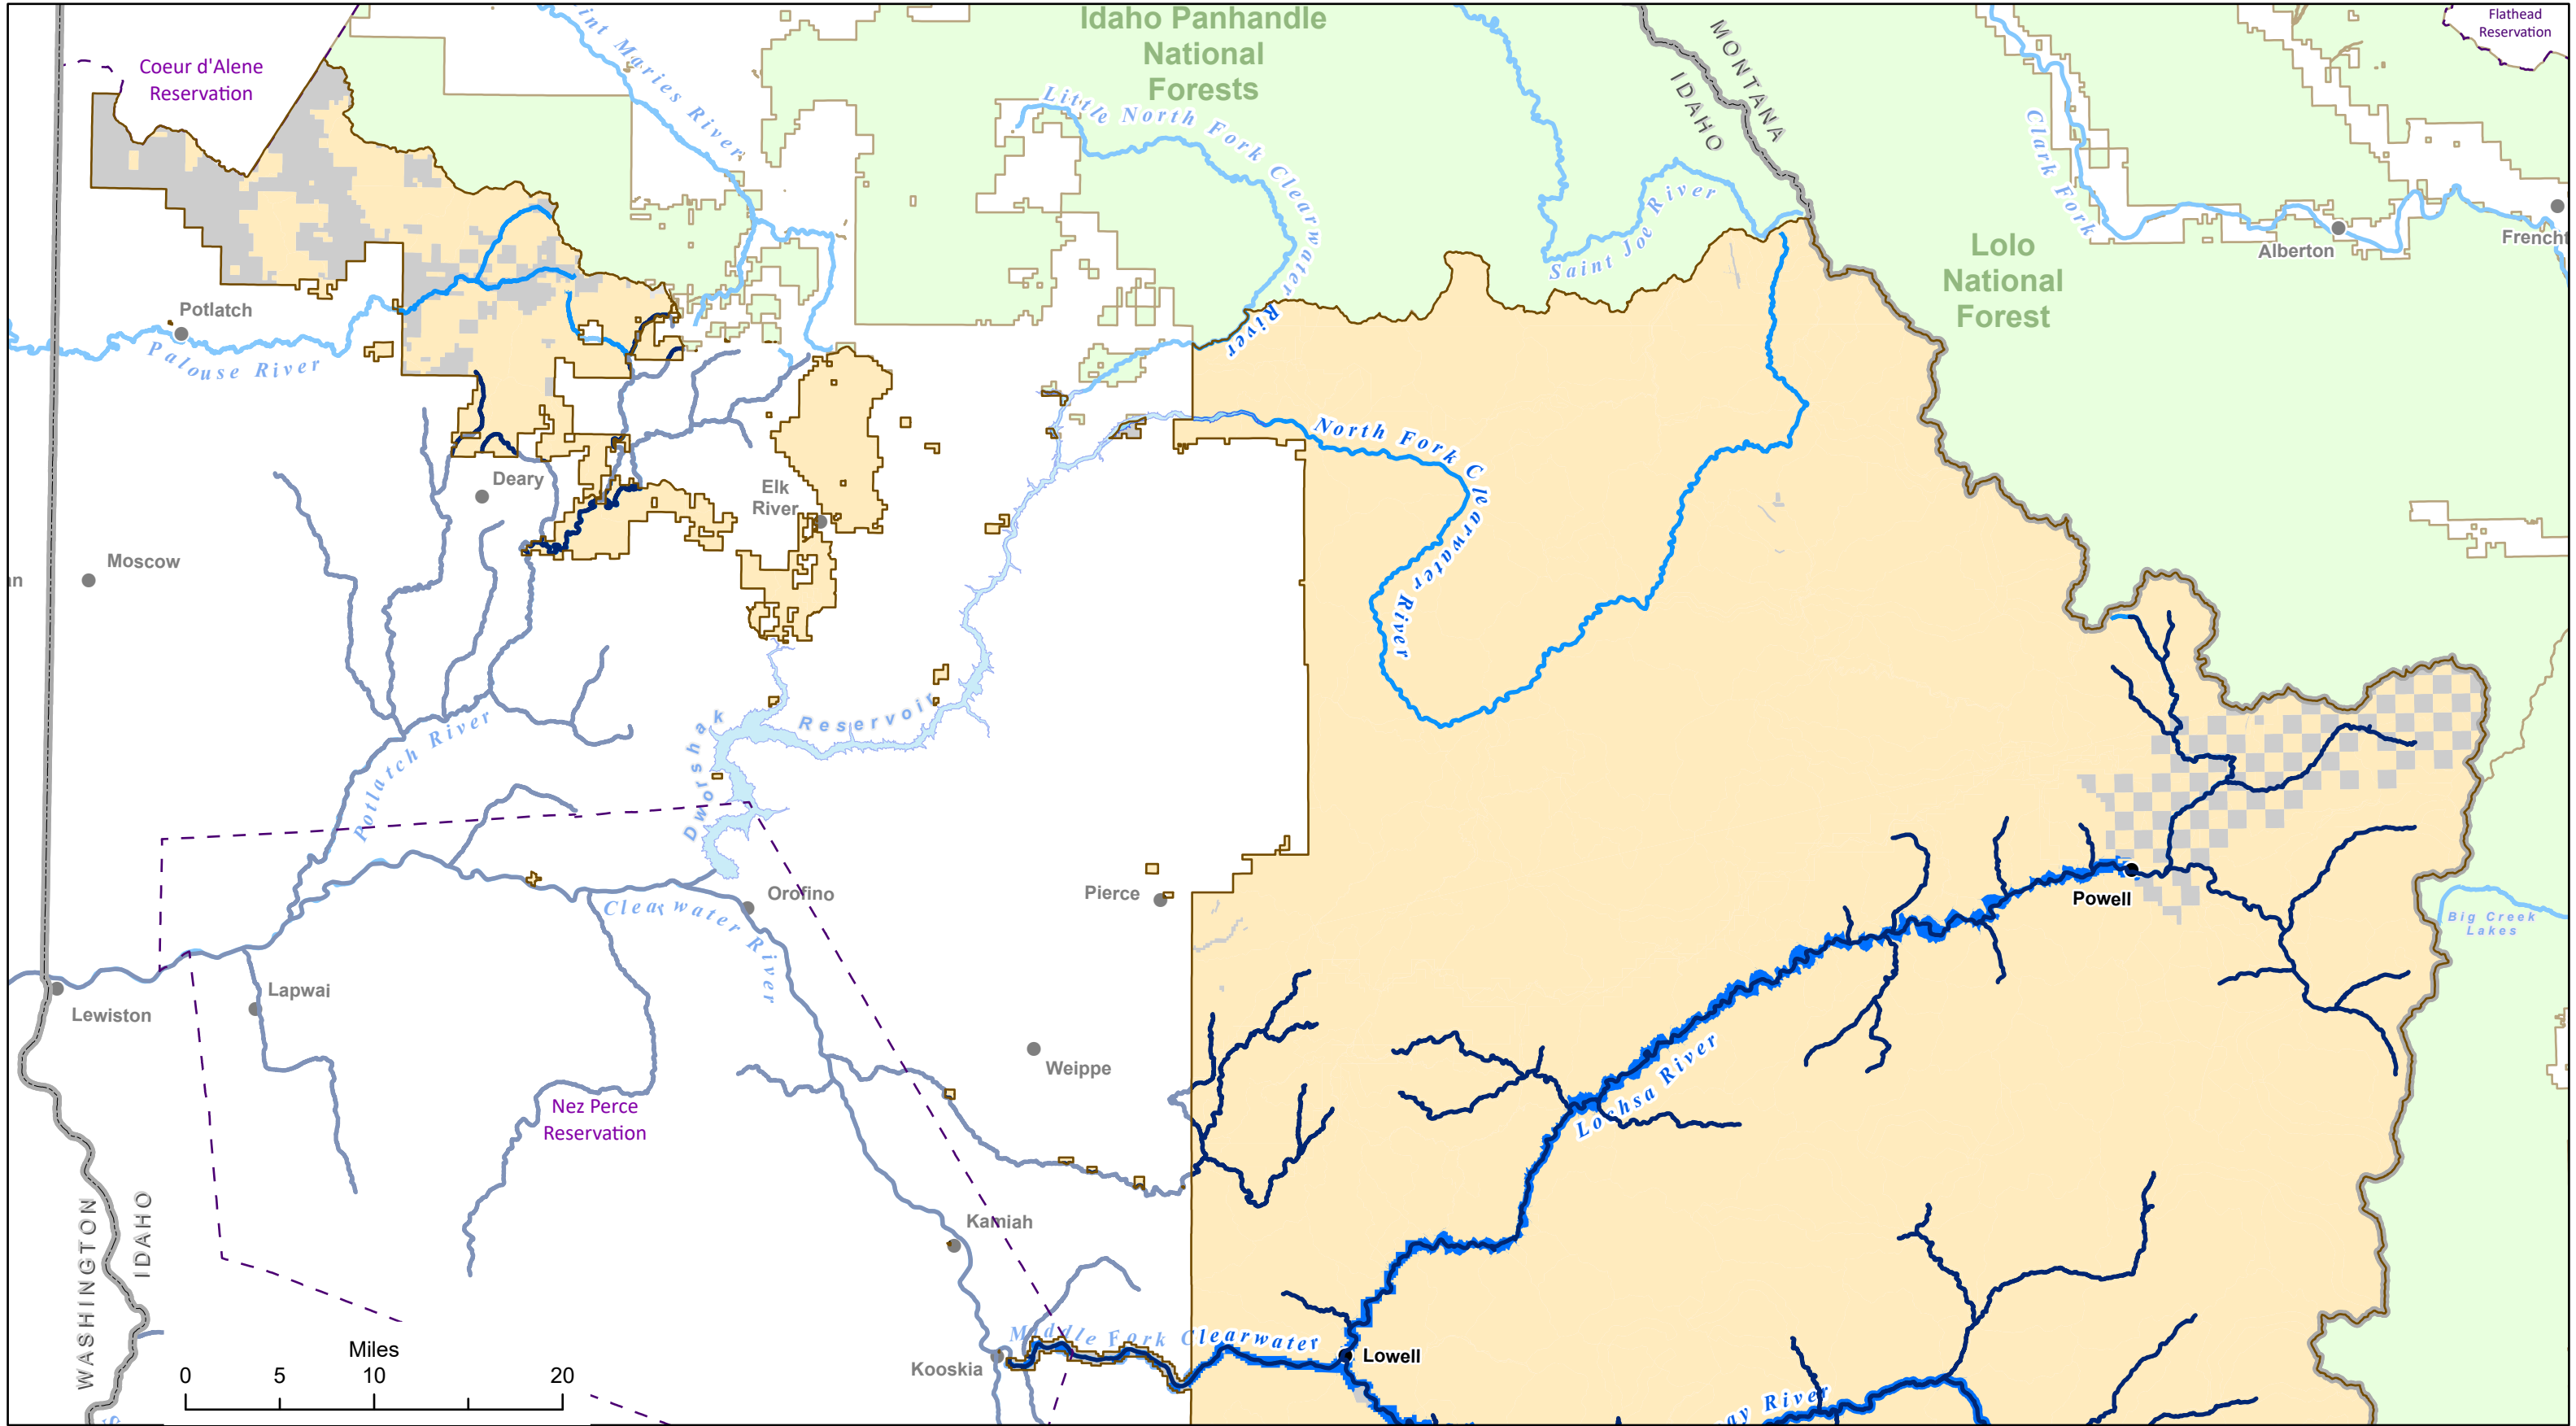

Spring-Summer Chinook Salmon Distribution

Nez Perce-Clearwater National Forests
2023 Land Management Plan
Northern Portion of the Forests

- Designated Wild and Scenic River Lands
- Non Wild and Scenic River Lands
- NPC Administrative Forest Boundary
- Non NPC Forest Lands
- Other National Forests
- Spring/Summer Chinook Distribution

Spring-Summer Chinook Salmon Distribution

Nez Perce-Clearwater National Forests
2023 Land Management Plan
Southern Portion of the Forests

- Designated Wild and Scenic River Lands
- Non Wild and Scenic River Lands
- NPC Administrative Forest Boundary
- Non NPC Forest Lands
- Other National Forests
- Spring/Summer Chinook Distribution