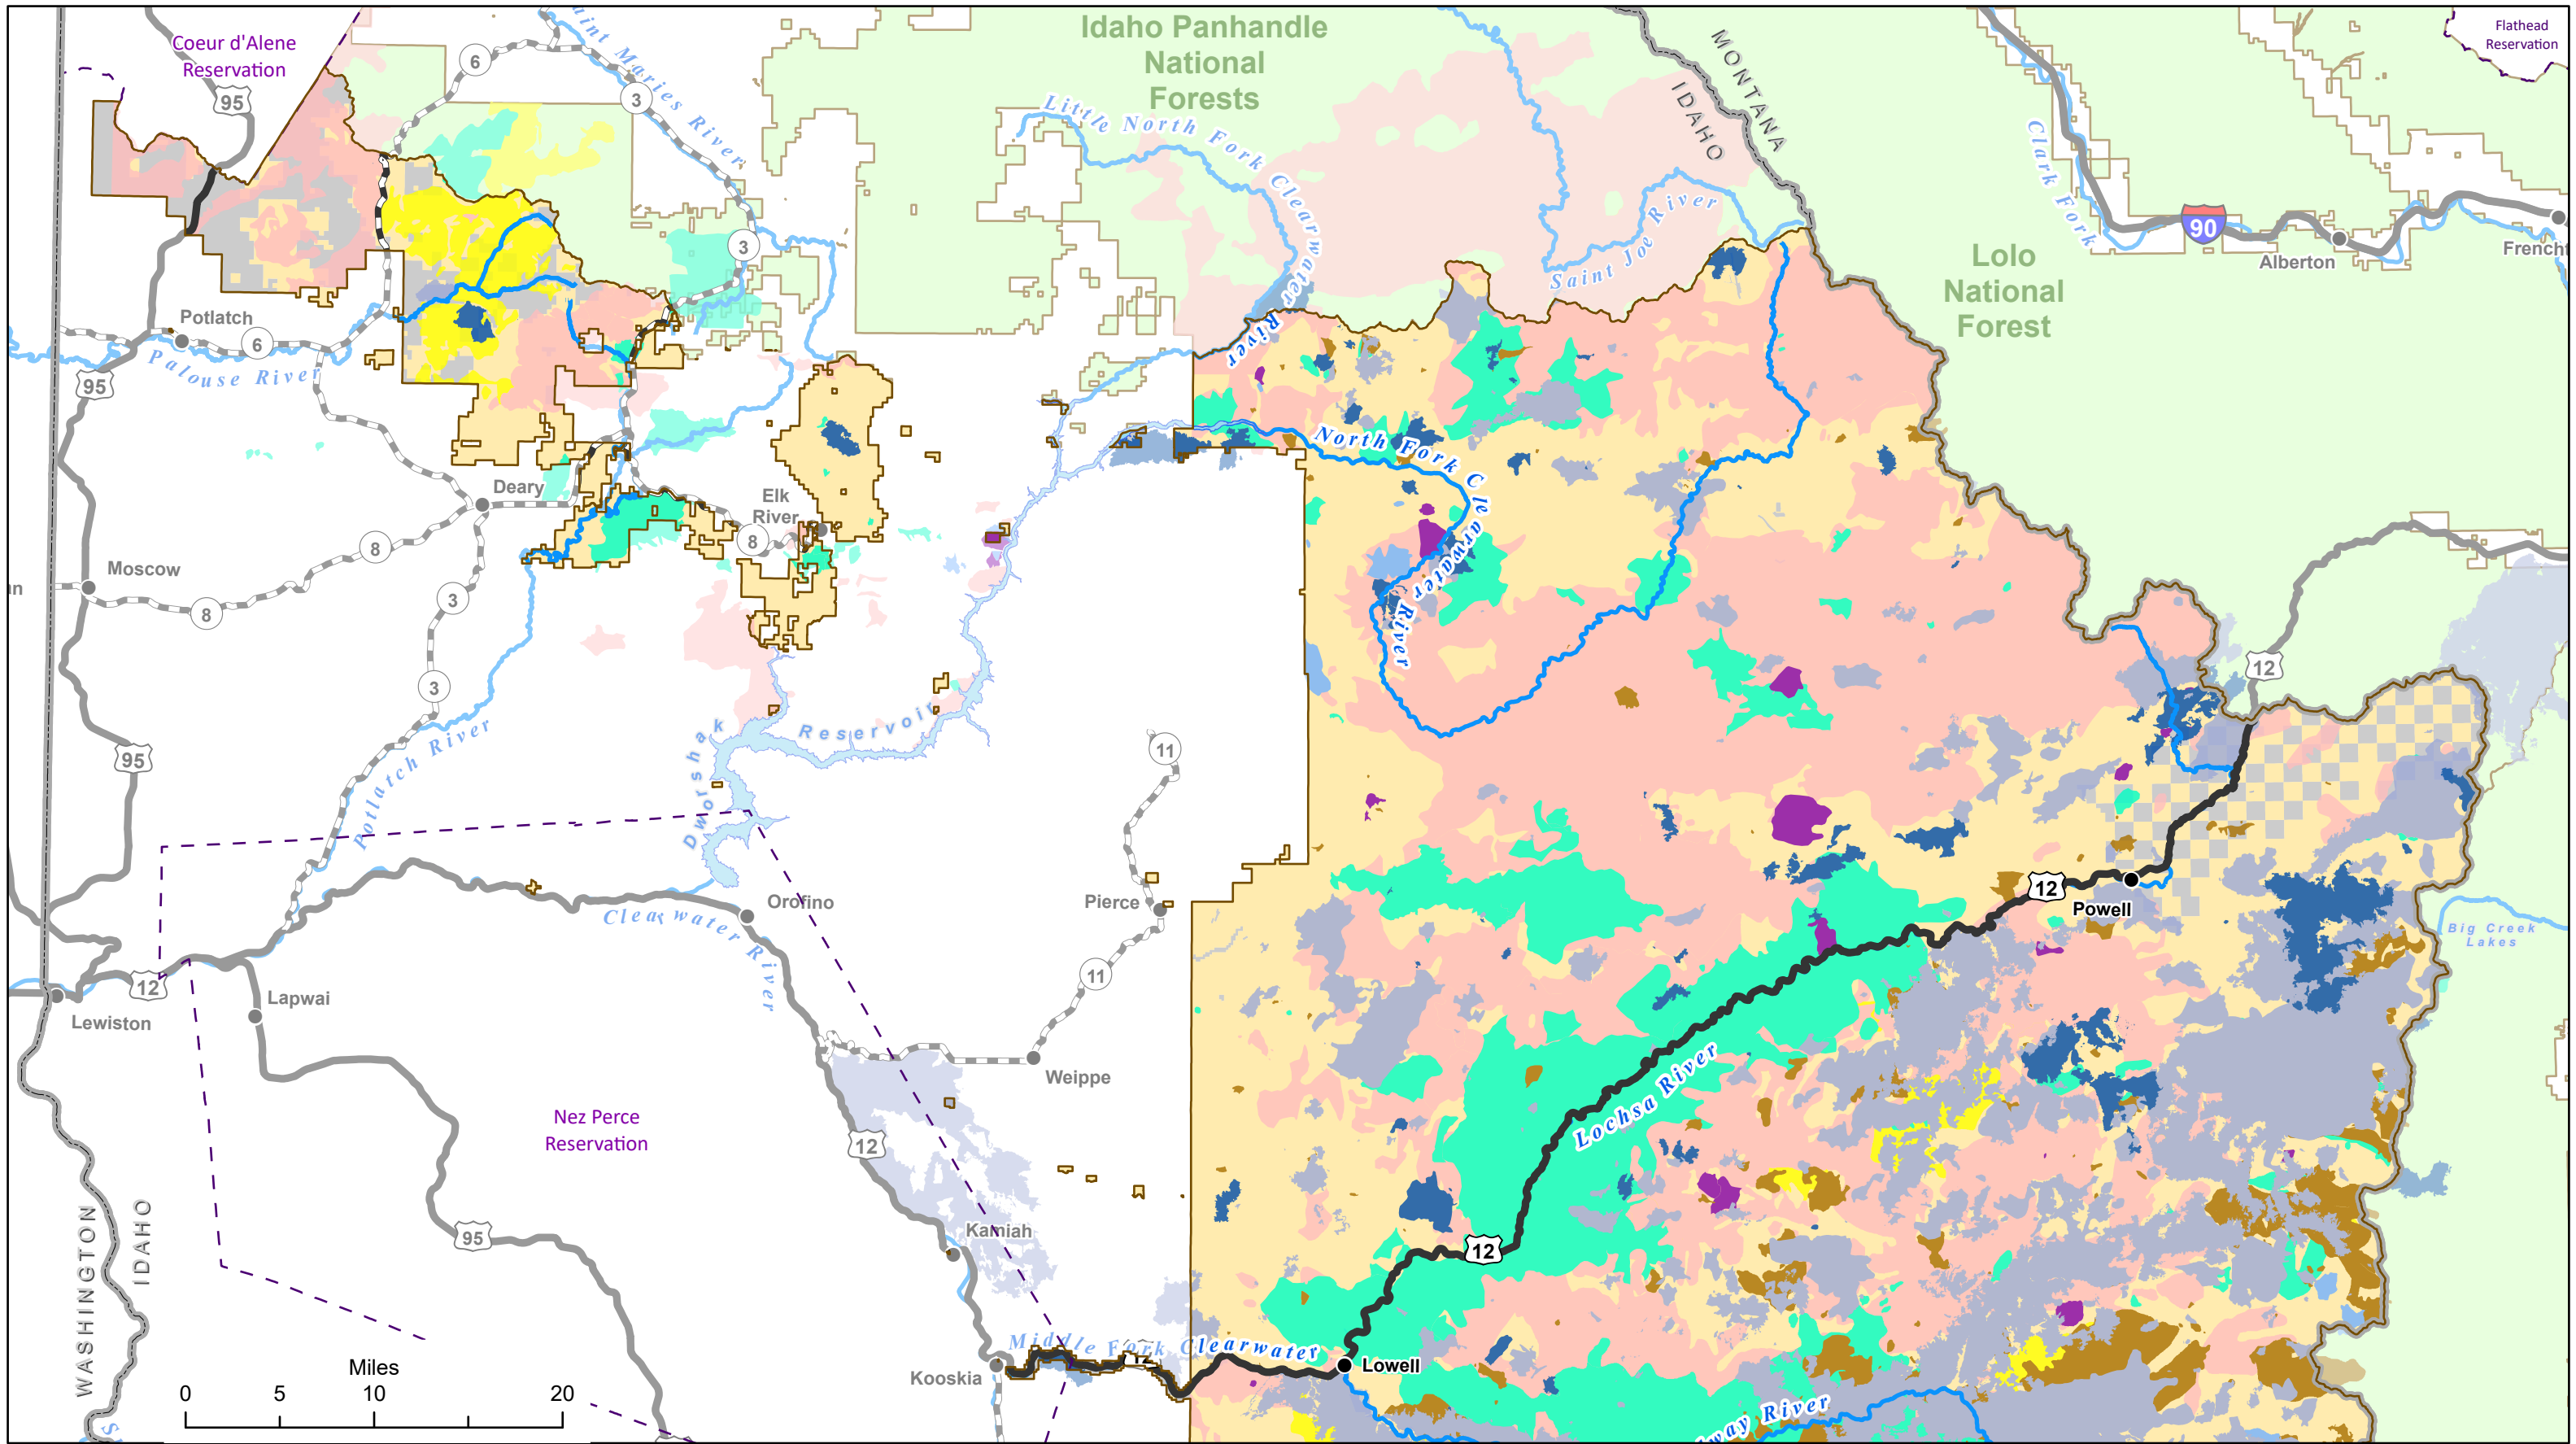

# Fire History

Nez Perce-Clearwater National Forests  
2023 Land Management Plan  
Northern Portion of the Forests

-  2021-Present
-  1960-1979
-  1900-1919
-  2000-2020
-  1940-1959
-  Pre 1900
-  1980-1999
-  1920-1939
-  Undetermined Fire History within NPC Lands

-  Non NPC Forest Lands
-  NPC Administrative Forest Boundary
-  Other National Forests
-  Tribal Reservation Boundary

# Fire History

Nez Perce-Clearwater National Forests  
2023 Land Management Plan  
Southern Portion of the Forests

- 2021-Present
- 2000-2020
- 1980-1999
- 1960-1979
- 1940-1959
- 1920-1939
- 1900-1919
- Pre 1900
- Undetermined Fire History within NPC Lands