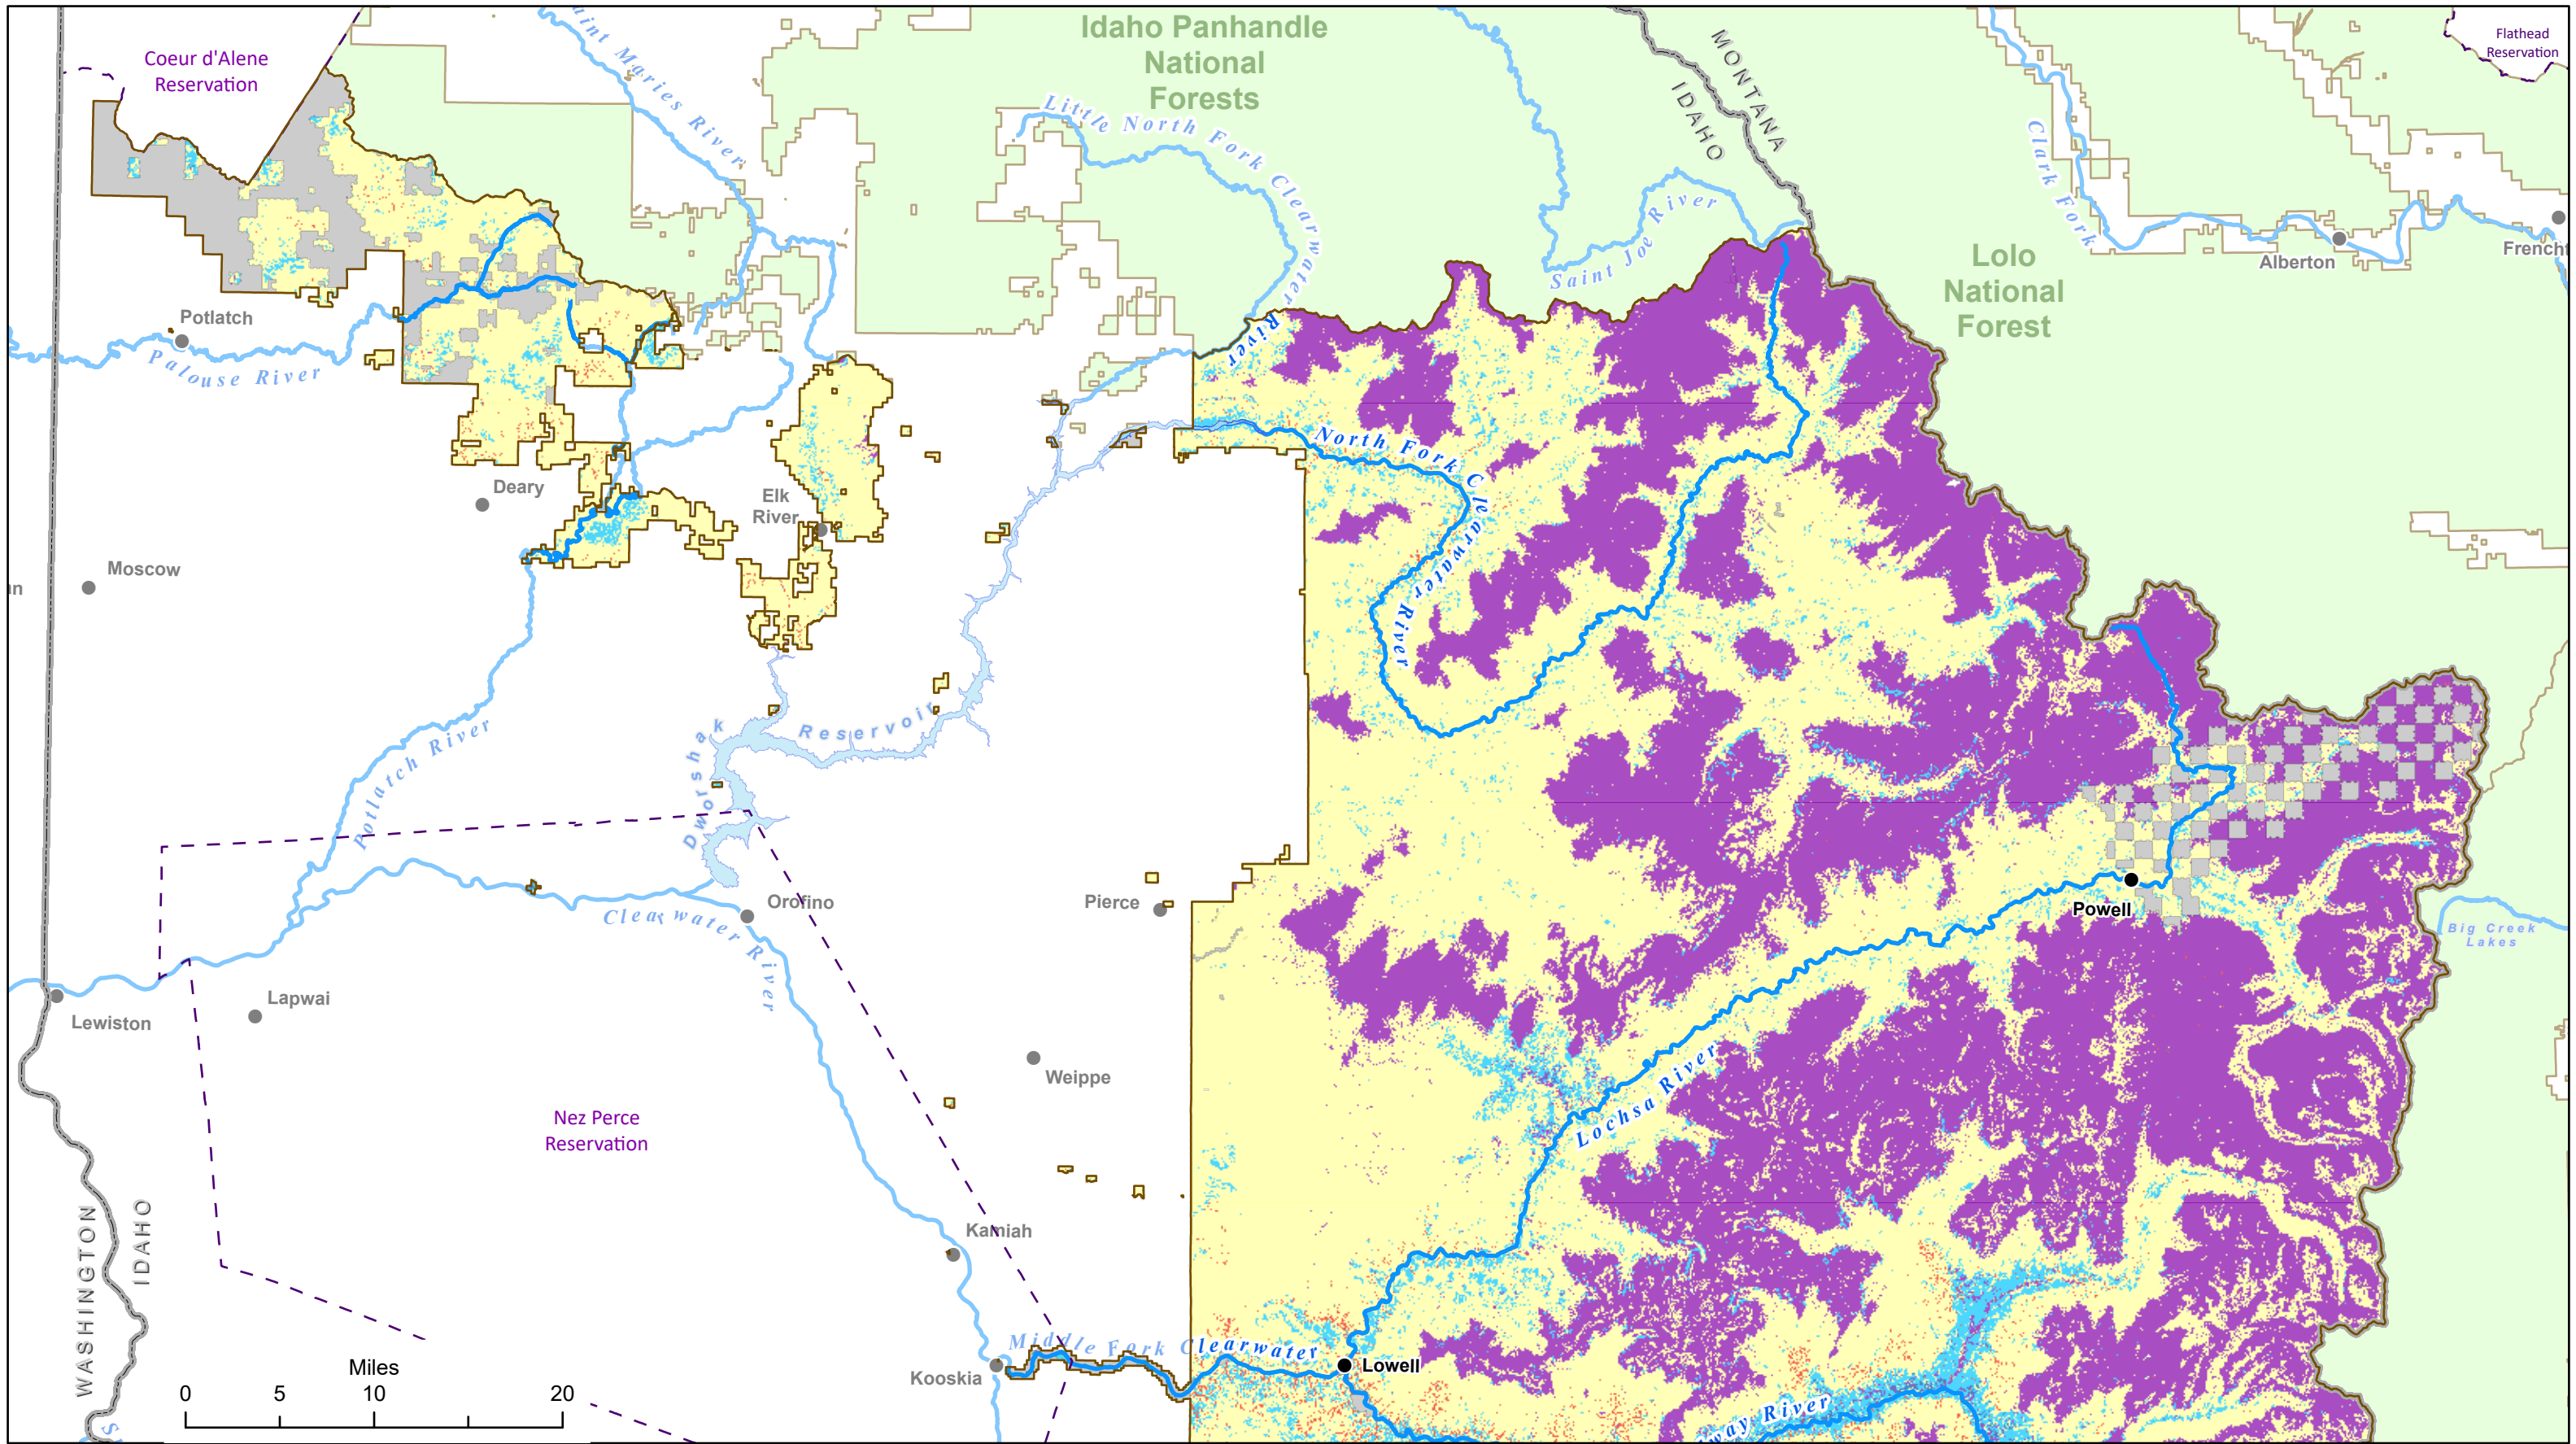

# Fire Regimes

Nez Perce-Clearwater National Forests  
2023 Land Management Plan  
Northern Portion of the Forests

- Sparsely Vegetated/Barren
- Fire Regime Group IV
- Other National Forests
- Fire Regime Group I
- Fire Regime Group V
- Tribal Reservation Boundary
- Fire Regime Group II
- NPC Administrative Forest Boundary
- Fire Regime Group III
- Non NPC Forest Lands

# Fire Regimes

Nez Perce-Clearwater National Forests  
2023 Land Management Plan  
Southern Portion of the Forests

- Sparsely Vegetated/Barren
- Fire Regime Group I
- Fire Regime Group II
- Fire Regime Group III
- Fire Regime Group IV
- Fire Regime Group V
- NPC Administrative Forest Boundary
- Non NPC Forest Lands
- Other National Forests
- Tribal Reservation Boundary