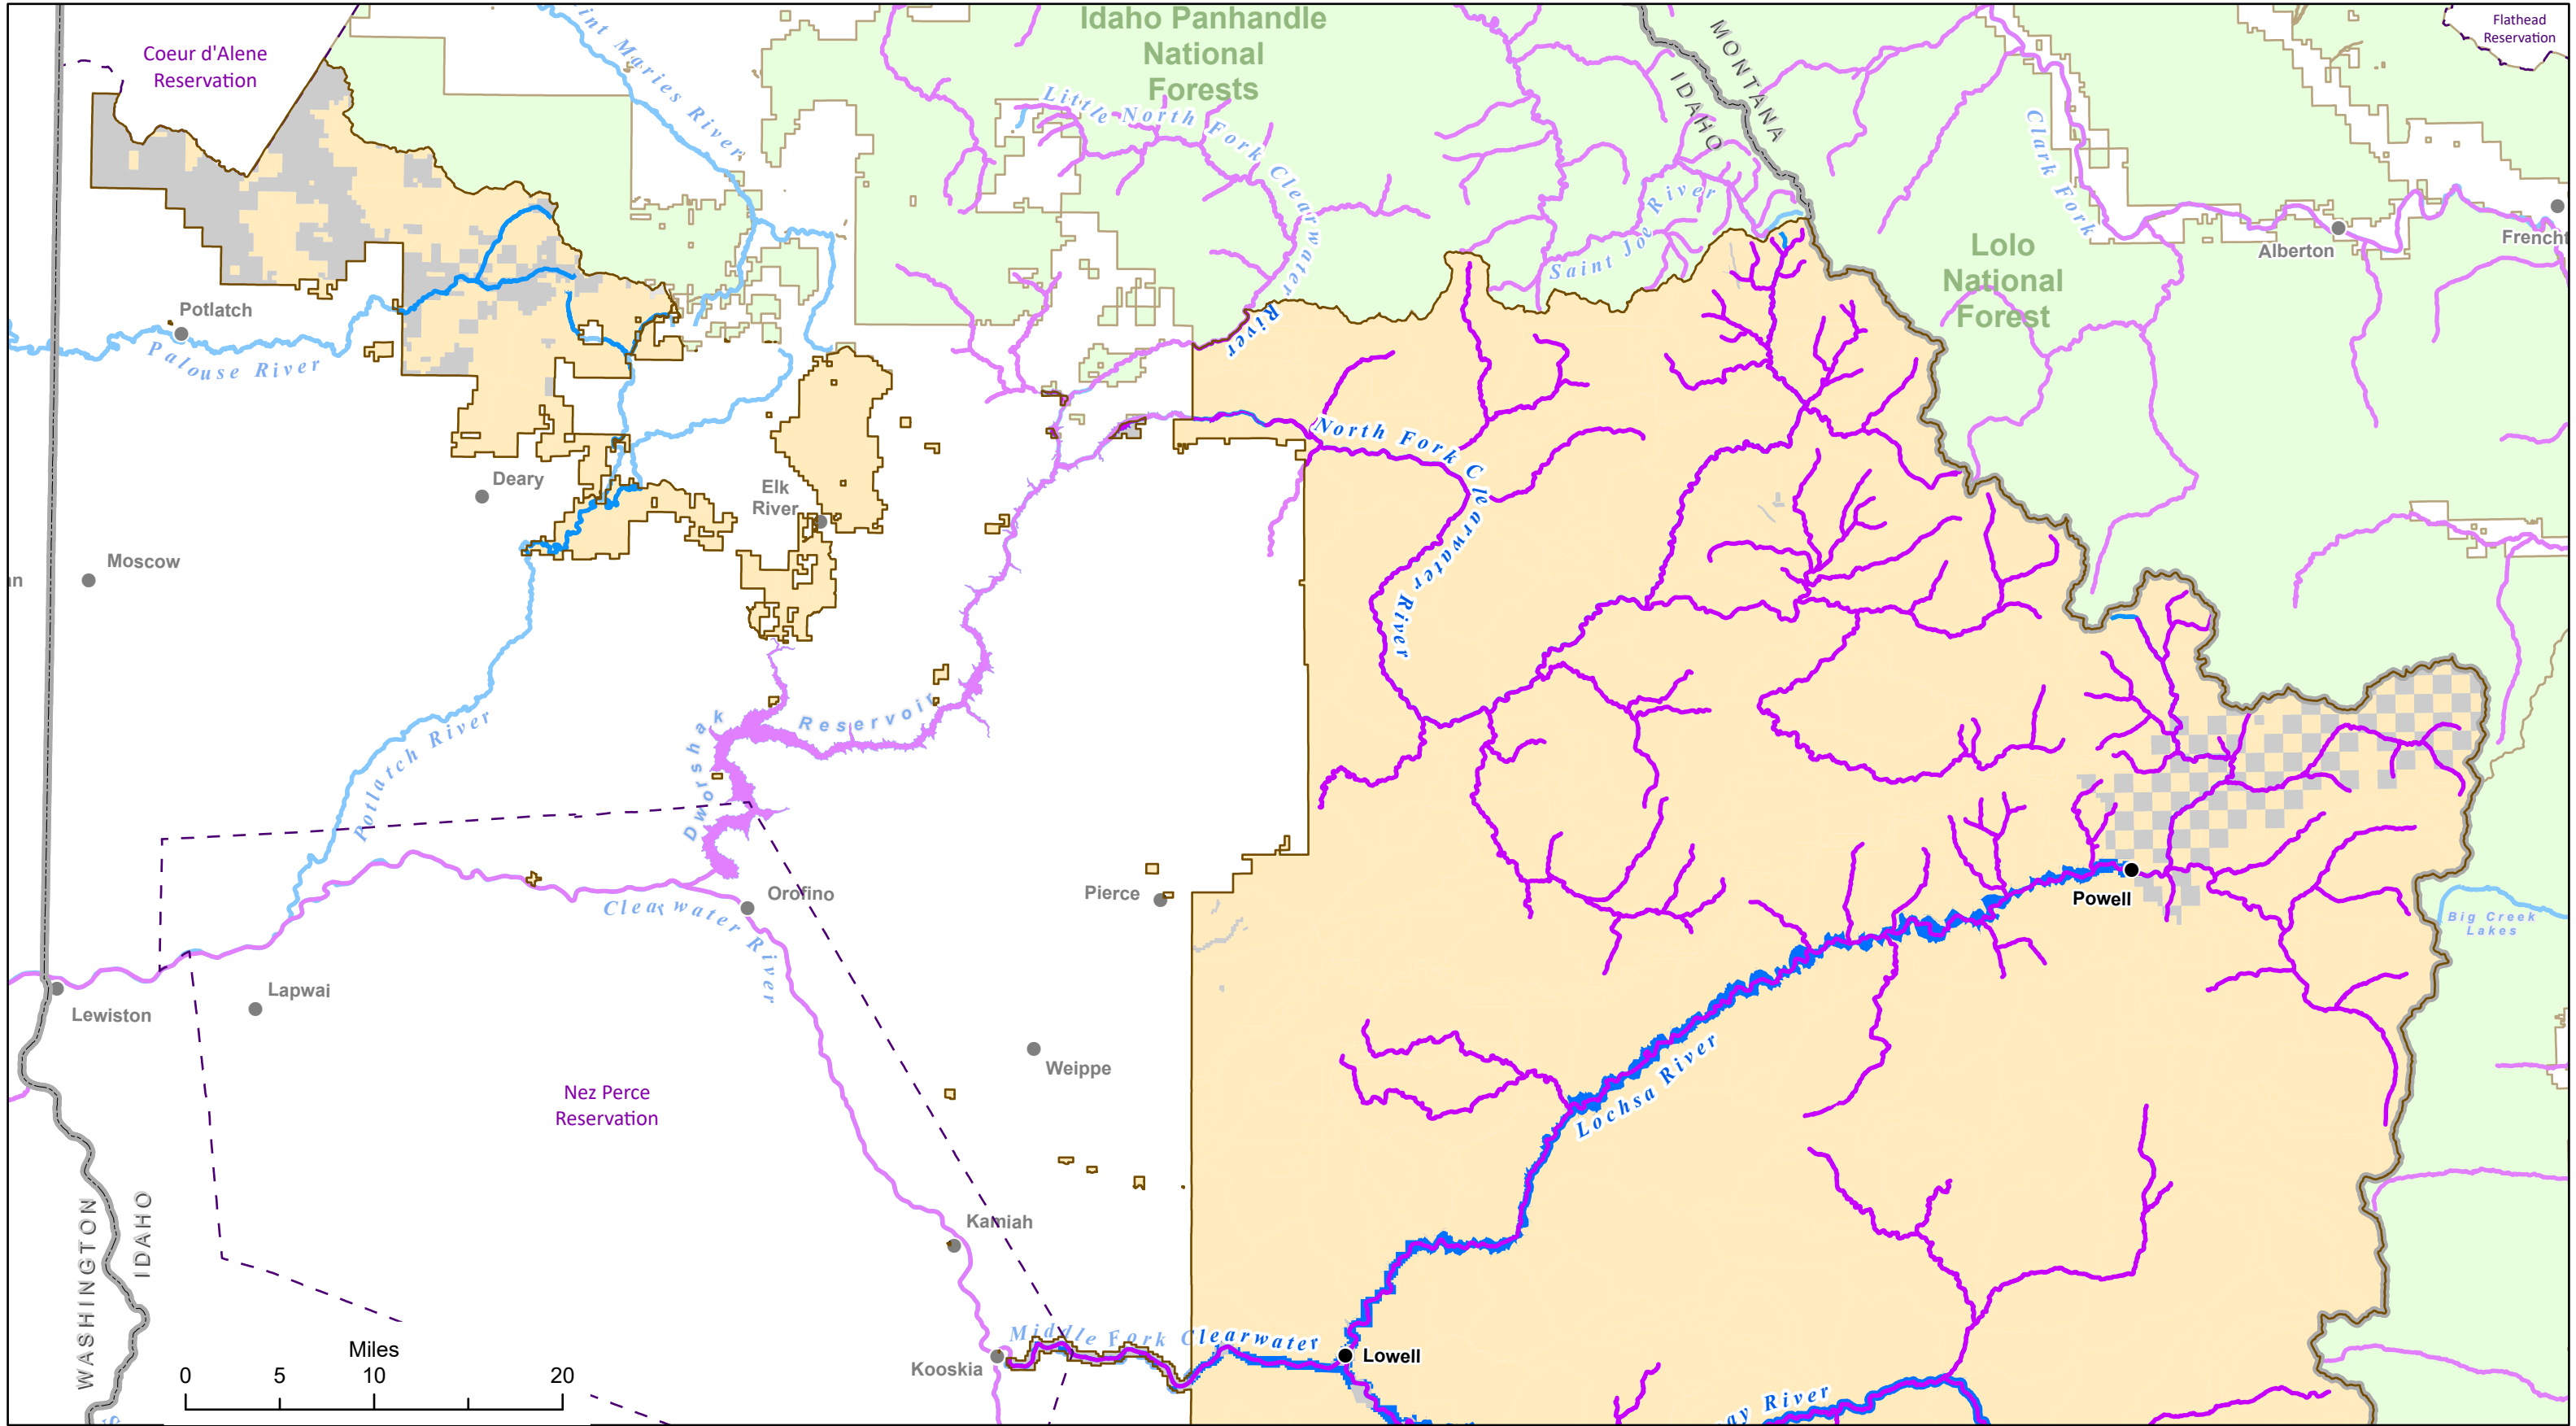

Bull Trout Critical Habitat

Nez Perce-Clearwater National Forests
2023 Land Management Plan
Northern Portion of the Forests

— NPC Administrative Forest Boundary

● Designated Wild and Scenic River Lands

○ Non Wild and Scenic River Lands

- - - Tribal Reservation Boundary

■ Non NPC Forest Lands

■ Other National Forests

~ Bull Trout Critical Stream Habitat

● Bull Trout Critical Lake Habitat

Bull Trout Critical Habitat

Nez Perce-Clearwater National Forests
2023 Land Management Plan
Southern Portion of the Forests

- NPC Administrative Forest Boundary
- Designated Wild and Scenic River Lands
- Non Wild and Scenic River Lands

- Tribal Reservation Boundary
- Non NPC Forest Lands
- Other National Forests

- Bull Trout Critical Stream Habitat
- Bull Trout Critical Lake Habitat