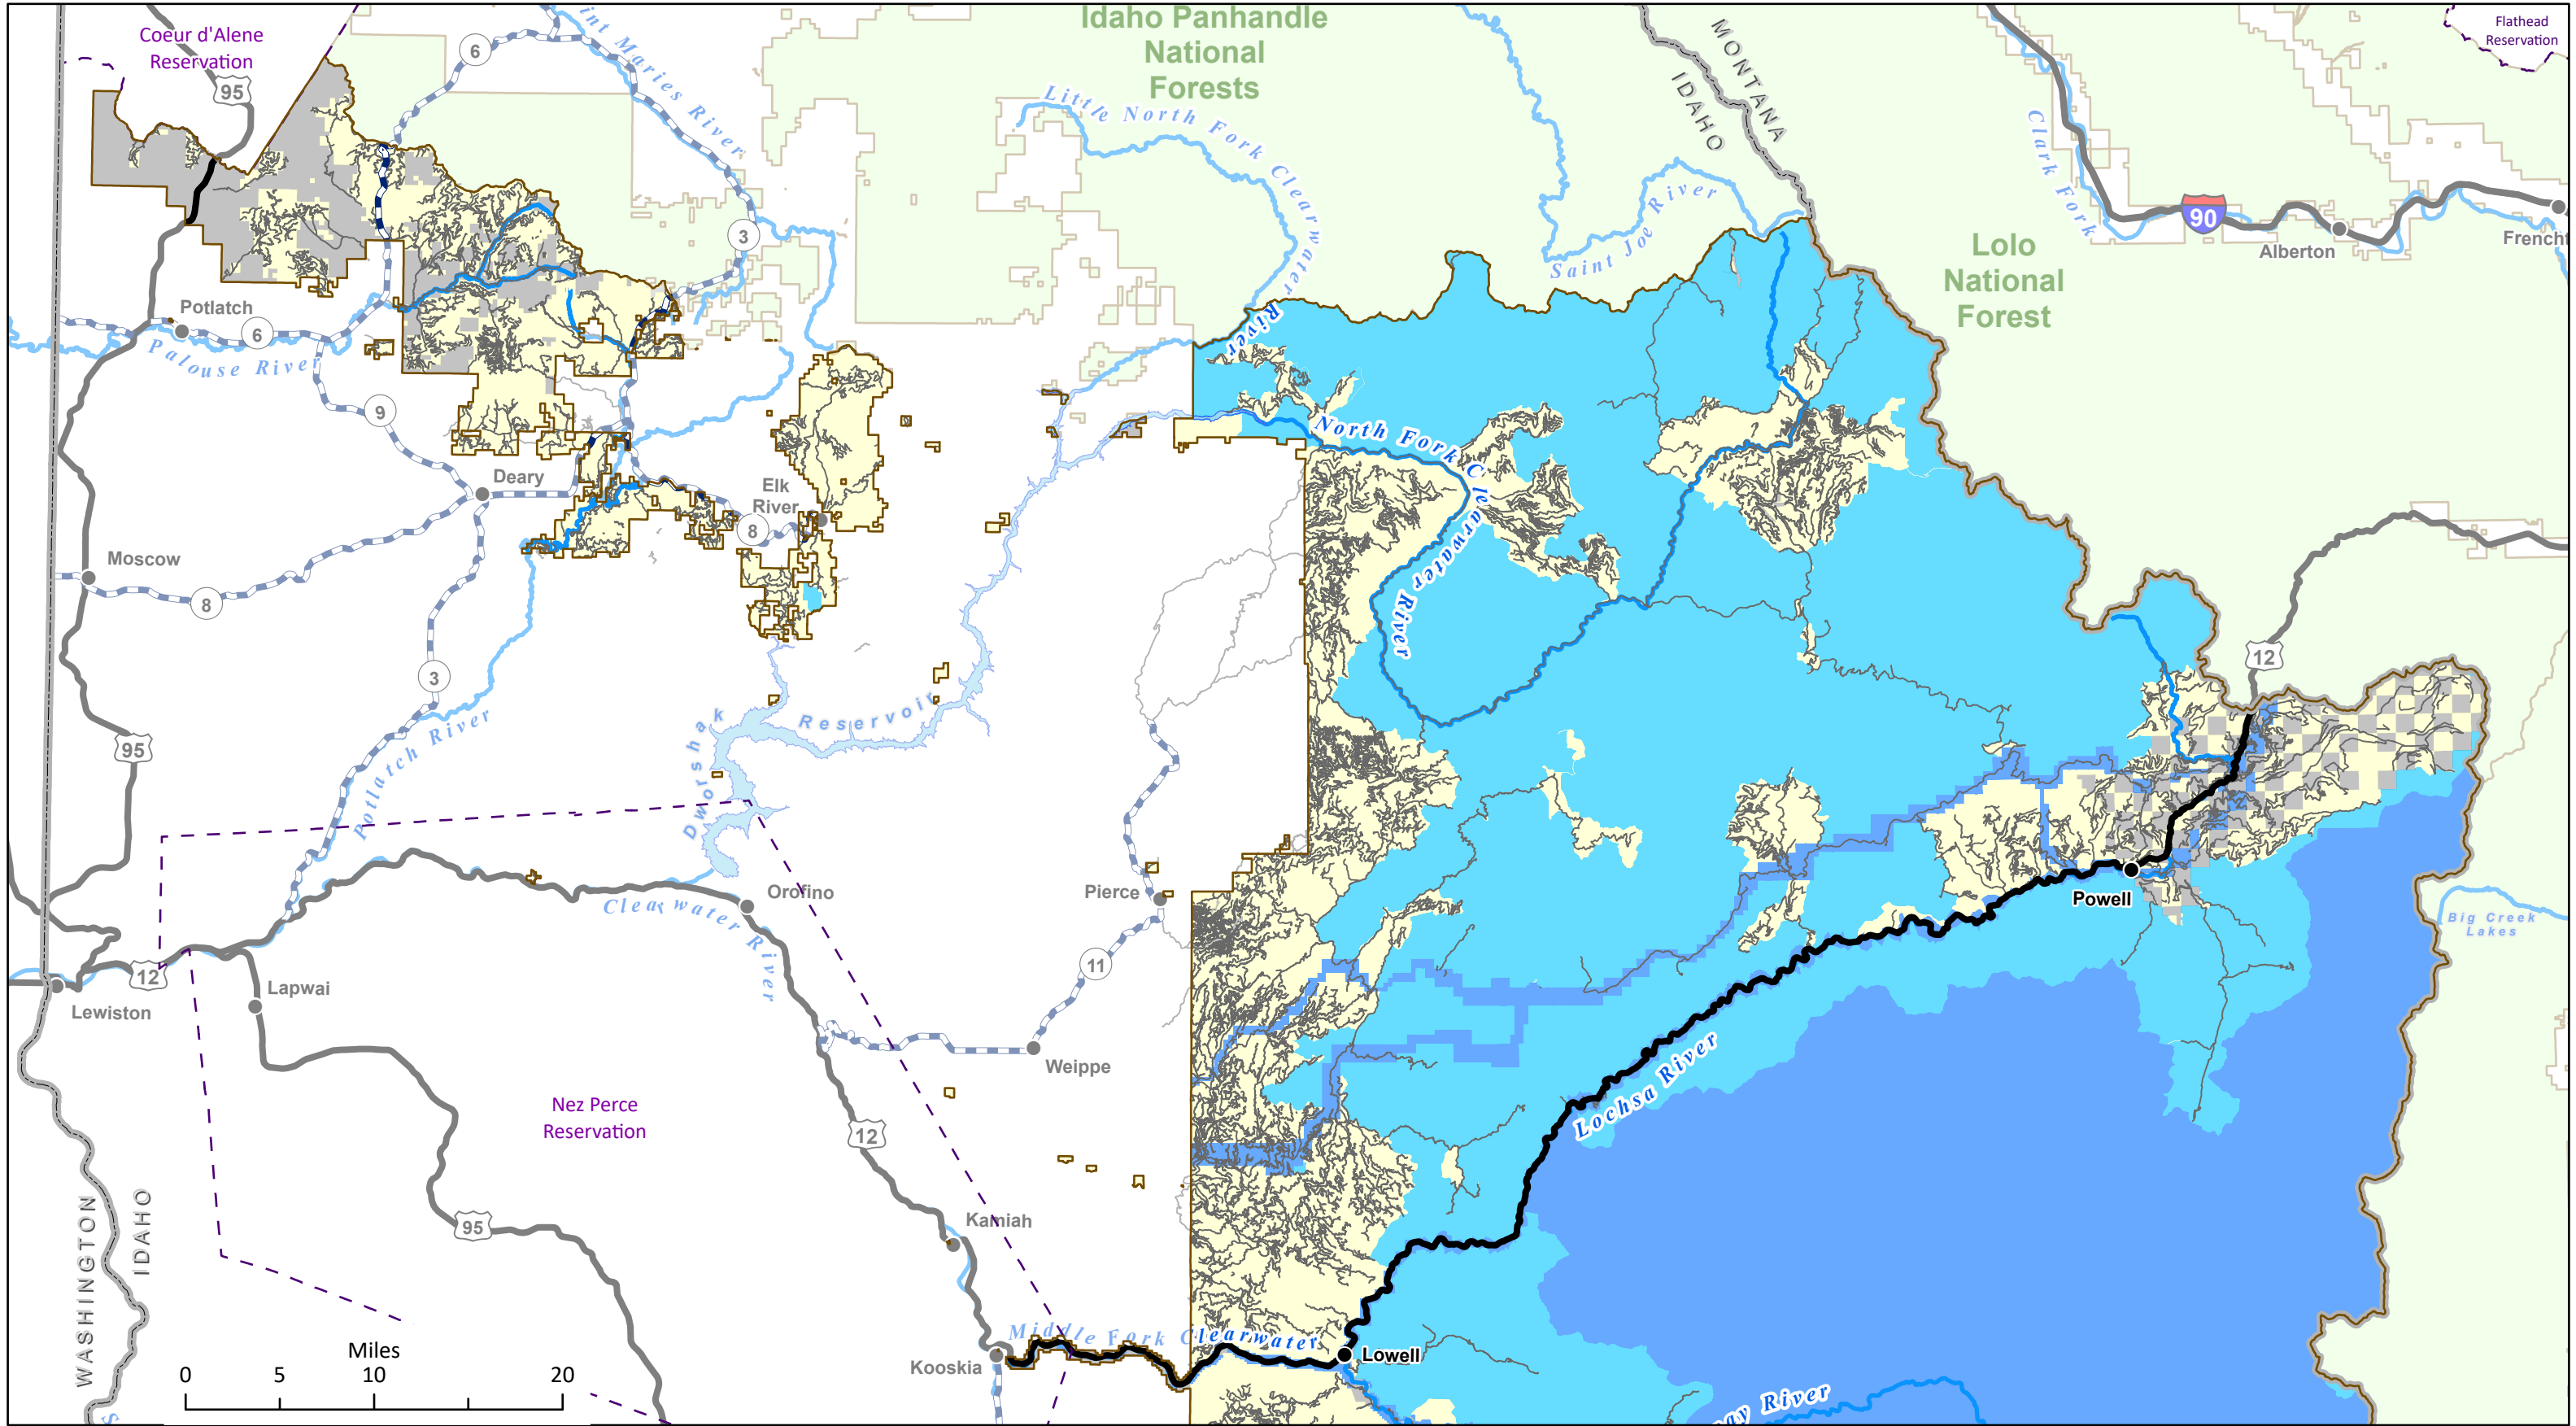

Roads Available for Administrative Use

Nez Perce-Clearwater National Forests
2023 Land Management Plan
Northern Portion of the Forests

- Management Area 1
- Management Area 2
- Management Area 3
- Non NPC Forest Lands

- Other National Forests
- USA State Boundary
- NPC Administrative Forest Boundary
- Tribal Reservation Boundary

- U.S. Highway System
- State Highway System
- Road Available for Administrative Use

Roads Available for Administrative Use

Nez Perce-Clearwater National Forests
2023 Land Management Plan
Southern Portion of the Forests

- Management Area 1
- Management Area 2
- Management Area 3
- Non NPC Forest Lands
- Other National Forests
- USA State Boundary
- NPC Administrative Forest Boundary
- Tribal Reservation Boundary

- U.S. Highway System
- State Highway System
- Road Available for Administrative Use