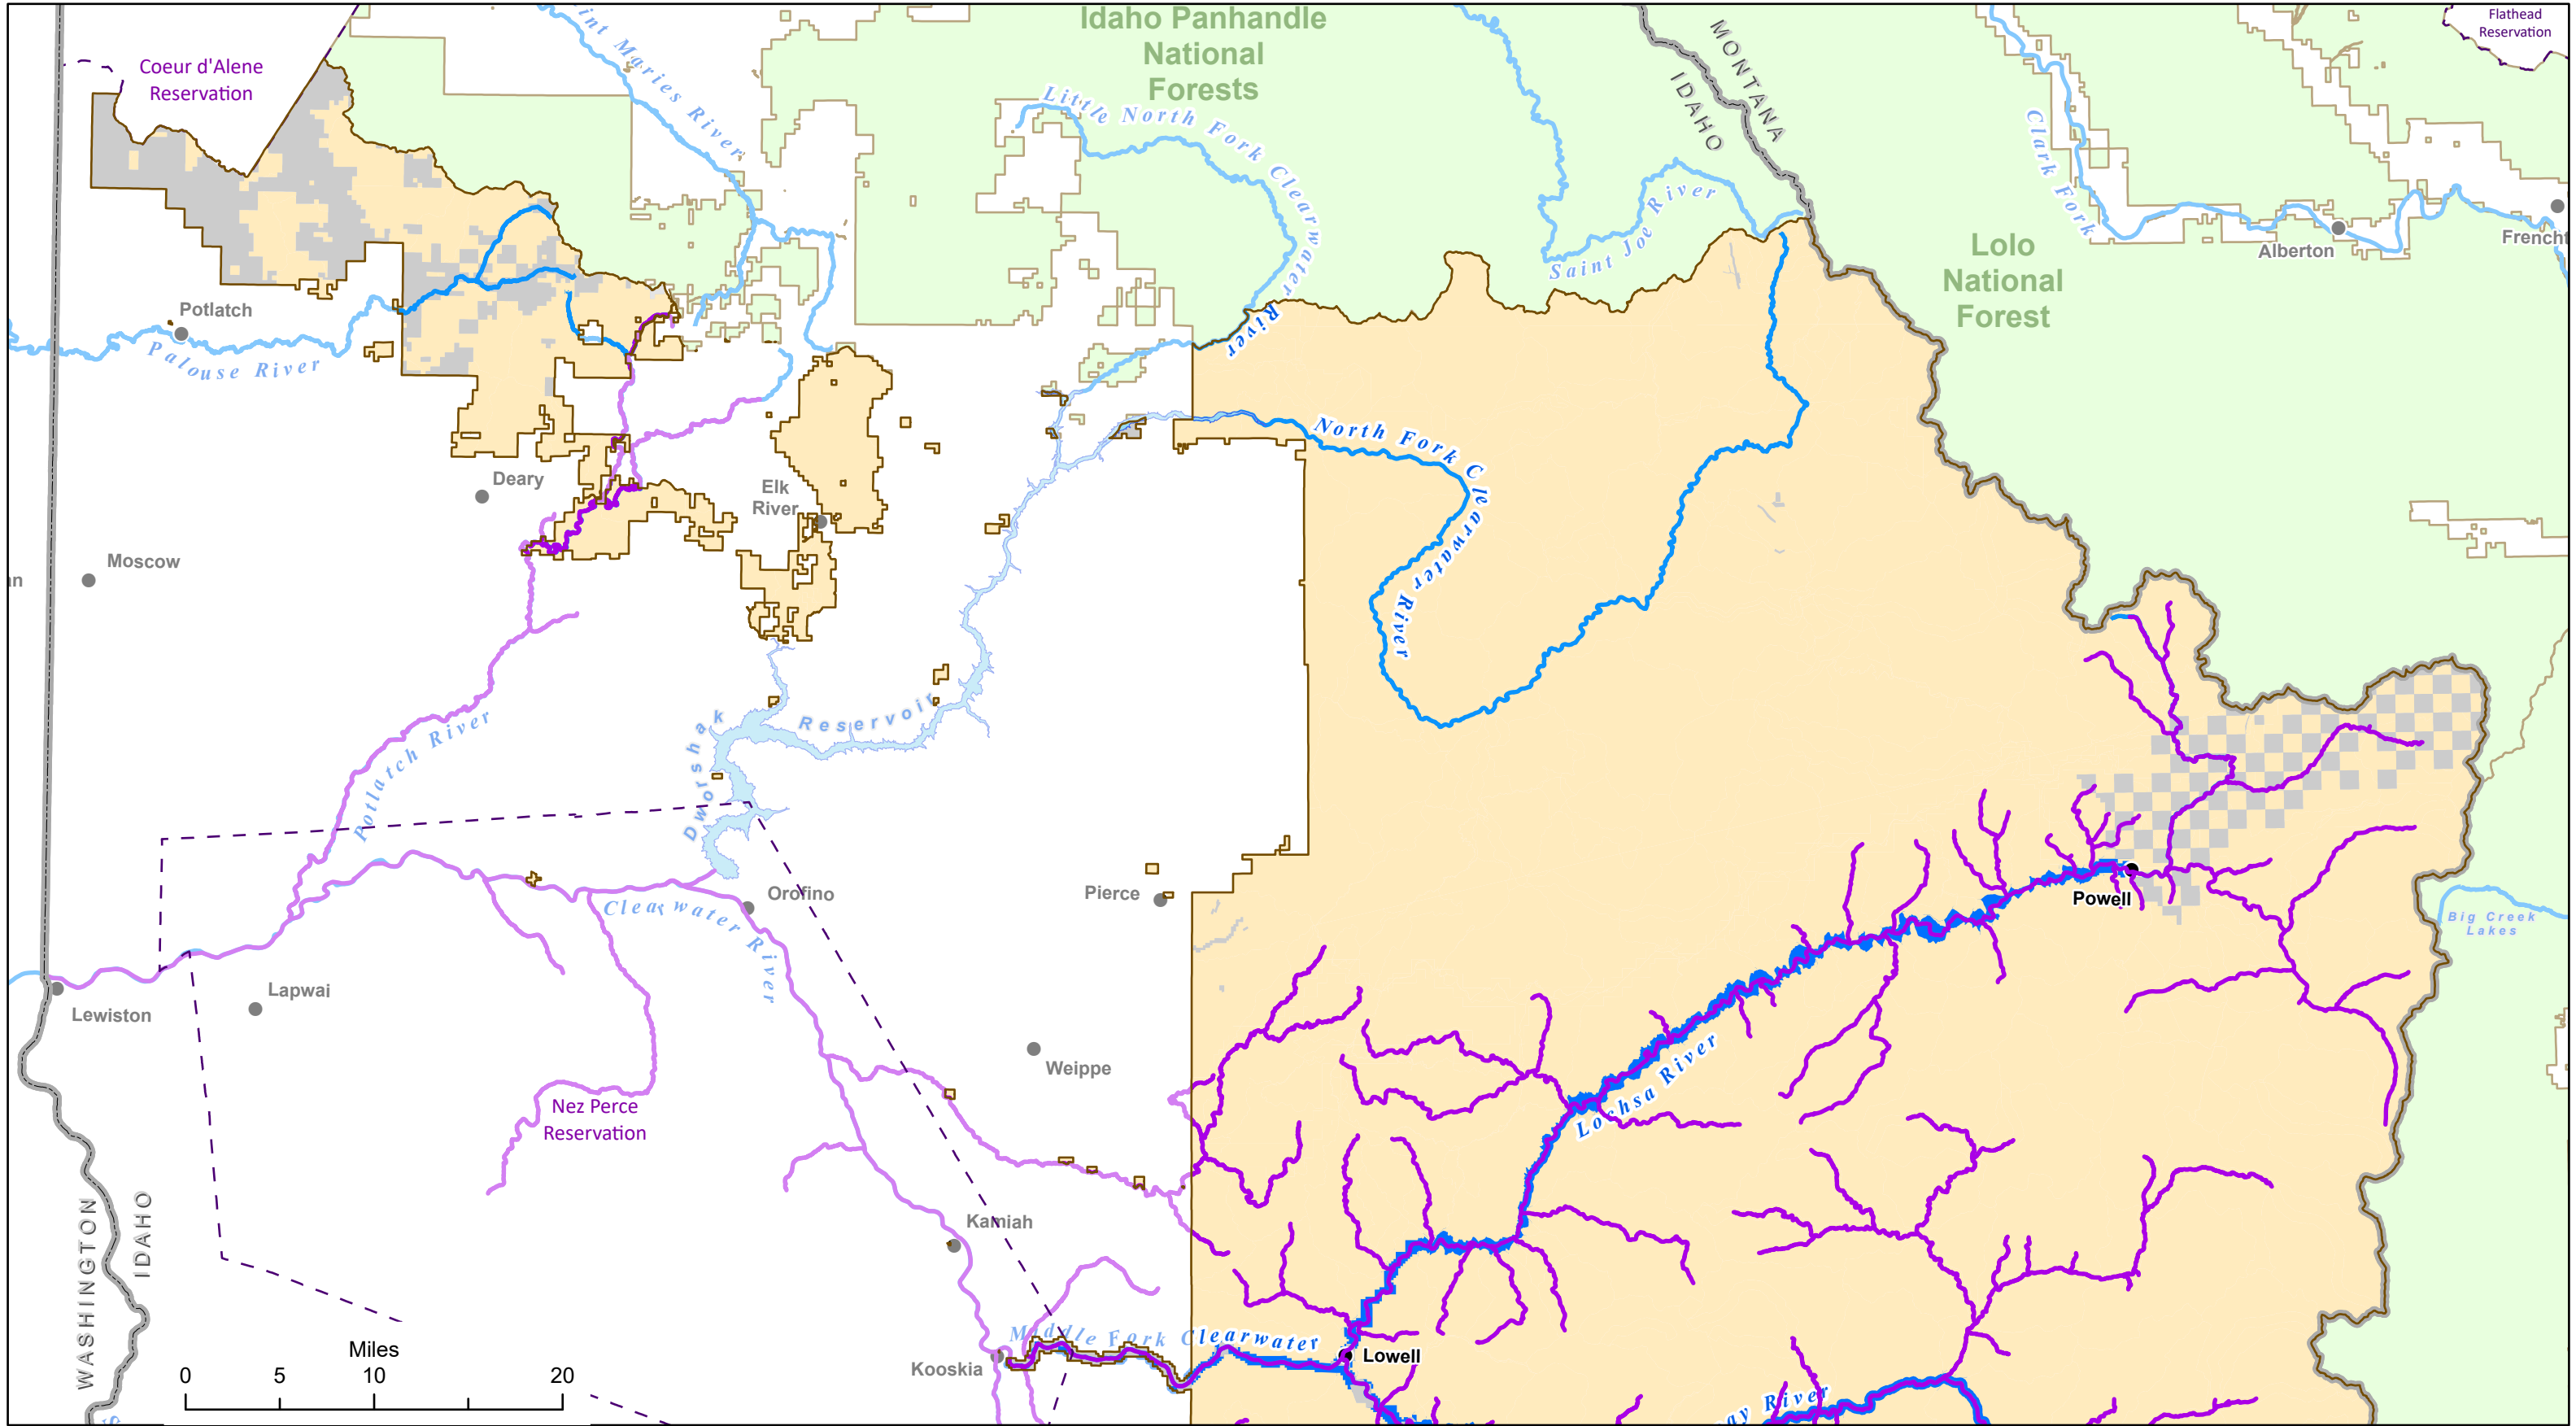

Snake River Steelhead Distribution

Nez Perce-Clearwater National Forests
2023 Land Management Plan
Northern Portion of the Forests

- Designated Wild and Scenic River Lands
- Non Wild and Scenic River Lands

- Tribal Reservation Boundary
- Steelhead Distribution

- NPC Administrative Forest Boundary
- Other National Forests
- Non NPC Forest Lands

Snake River Steelhead Distribution

Nez Perce-Clearwater National Forests
2023 Land Management Plan
Southern Portion of the Forests

- Designated Wild and Scenic River Lands
- Non Wild and Scenic River Lands

- Tribal Reservation Boundary
- Steelhead Distribution

- NPC Administrative Forest Boundary
- Other National Forests
- Non NPC Forest Lands