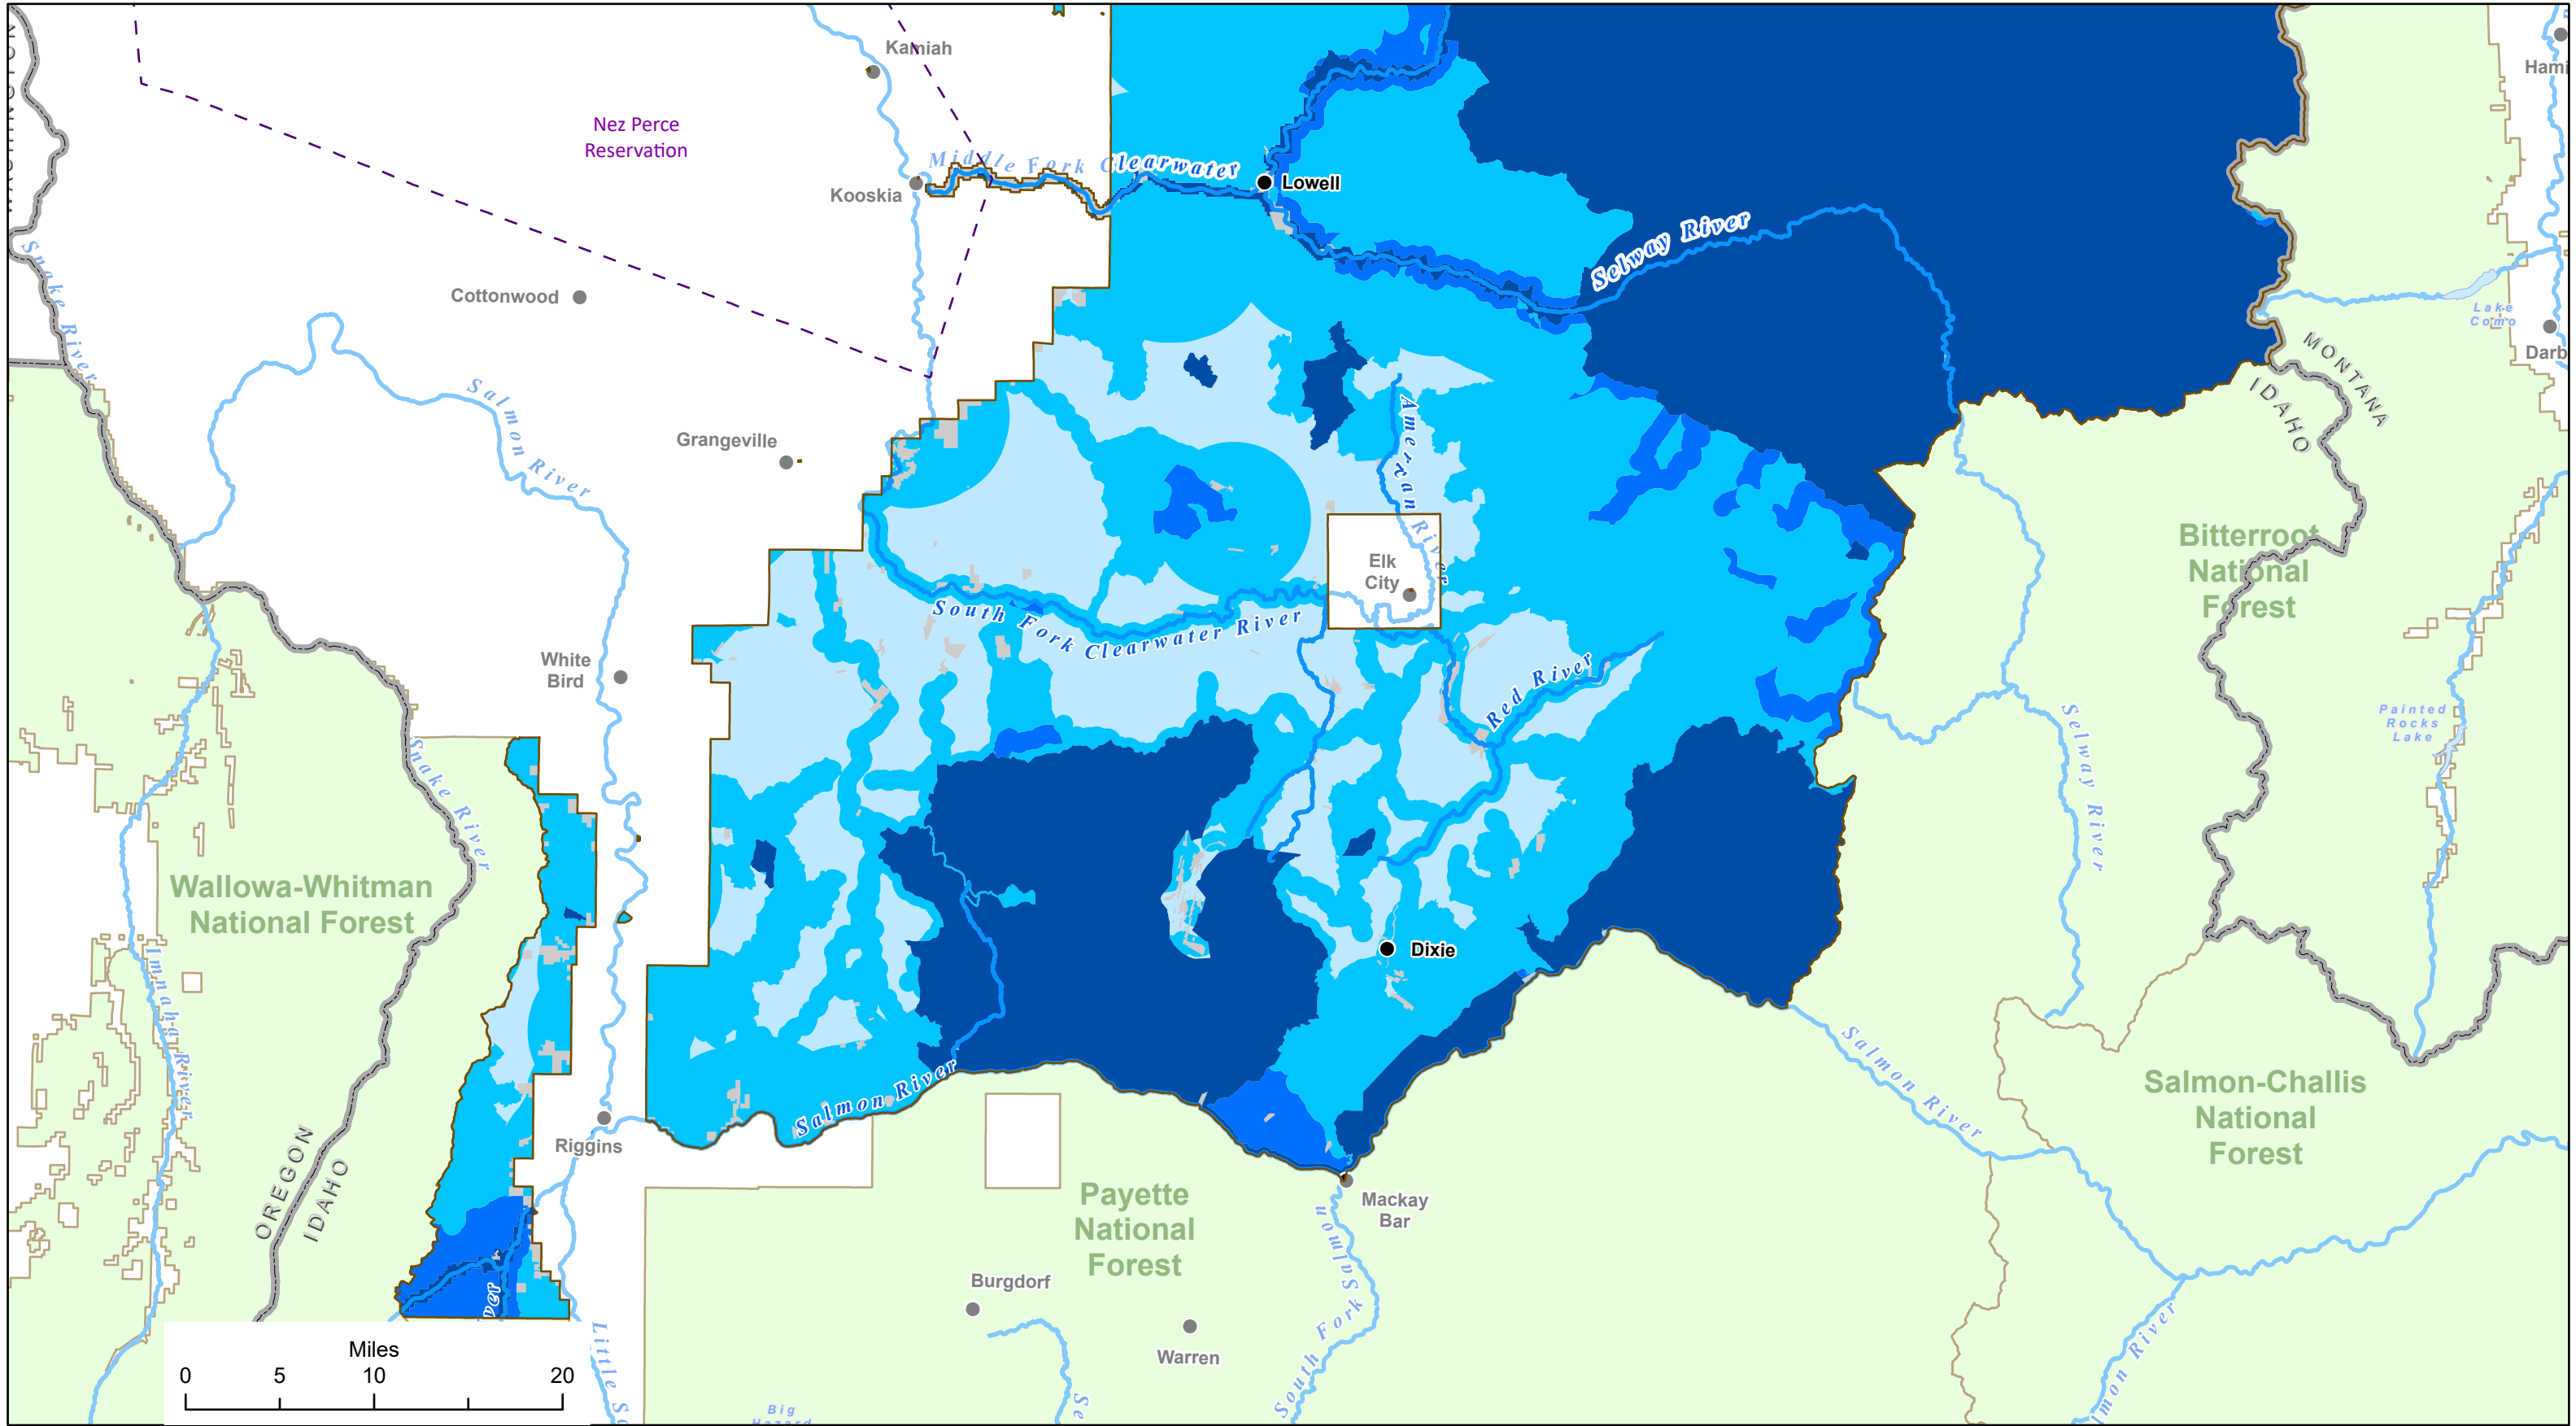

Scenic Integrity Objectives

Nez Perce-Clearwater National Forests (NPC)
2023 Land Management Plan
Alternative W: Southern Portion of the Forests

- Very High
- High
- Moderate
- Low
- Non NPC Forest Lands
- Tribal Reservation Boundary
- Other National Forests
- USA State Boundary
- NPC Administrative Forest Boundary

Scenic Integrity Objectives

Nez Perce-Clearwater National Forests (NPC)
2023 Land Management Plan
Alternative X: Northern Portion of the Forests

- Very High
- High
- Moderate
- Low
- Non NPC Forest Lands
- Tribal Reservation Boundary
- Other National Forests
- USA State Boundary
- NPC Administrative Forest Boundary

Scenic Integrity Objectives

Nez Perce-Clearwater National Forests (NPC)
2023 Land Management Plan
Alternative X: Southern Portion of the Forests

- Very High
- High
- Moderate
- Low
- Non NPC Forest Lands
- Tribal Reservation Boundary
- Other National Forests
- USA State Boundary
- NPC Administrative Forest Boundary

Scenic Integrity Objectives

Nez Perce-Clearwater National Forests (NPC)
2023 Land Management Plan
Alternative Y: Northern Portion of the Forests

- Very High
- High
- Moderate
- Low
- Non NPC Forest Lands
- Tribal Reservation Boundary
- Other National Forests
- USA State Boundary
- NPC Administrative Forest Boundary