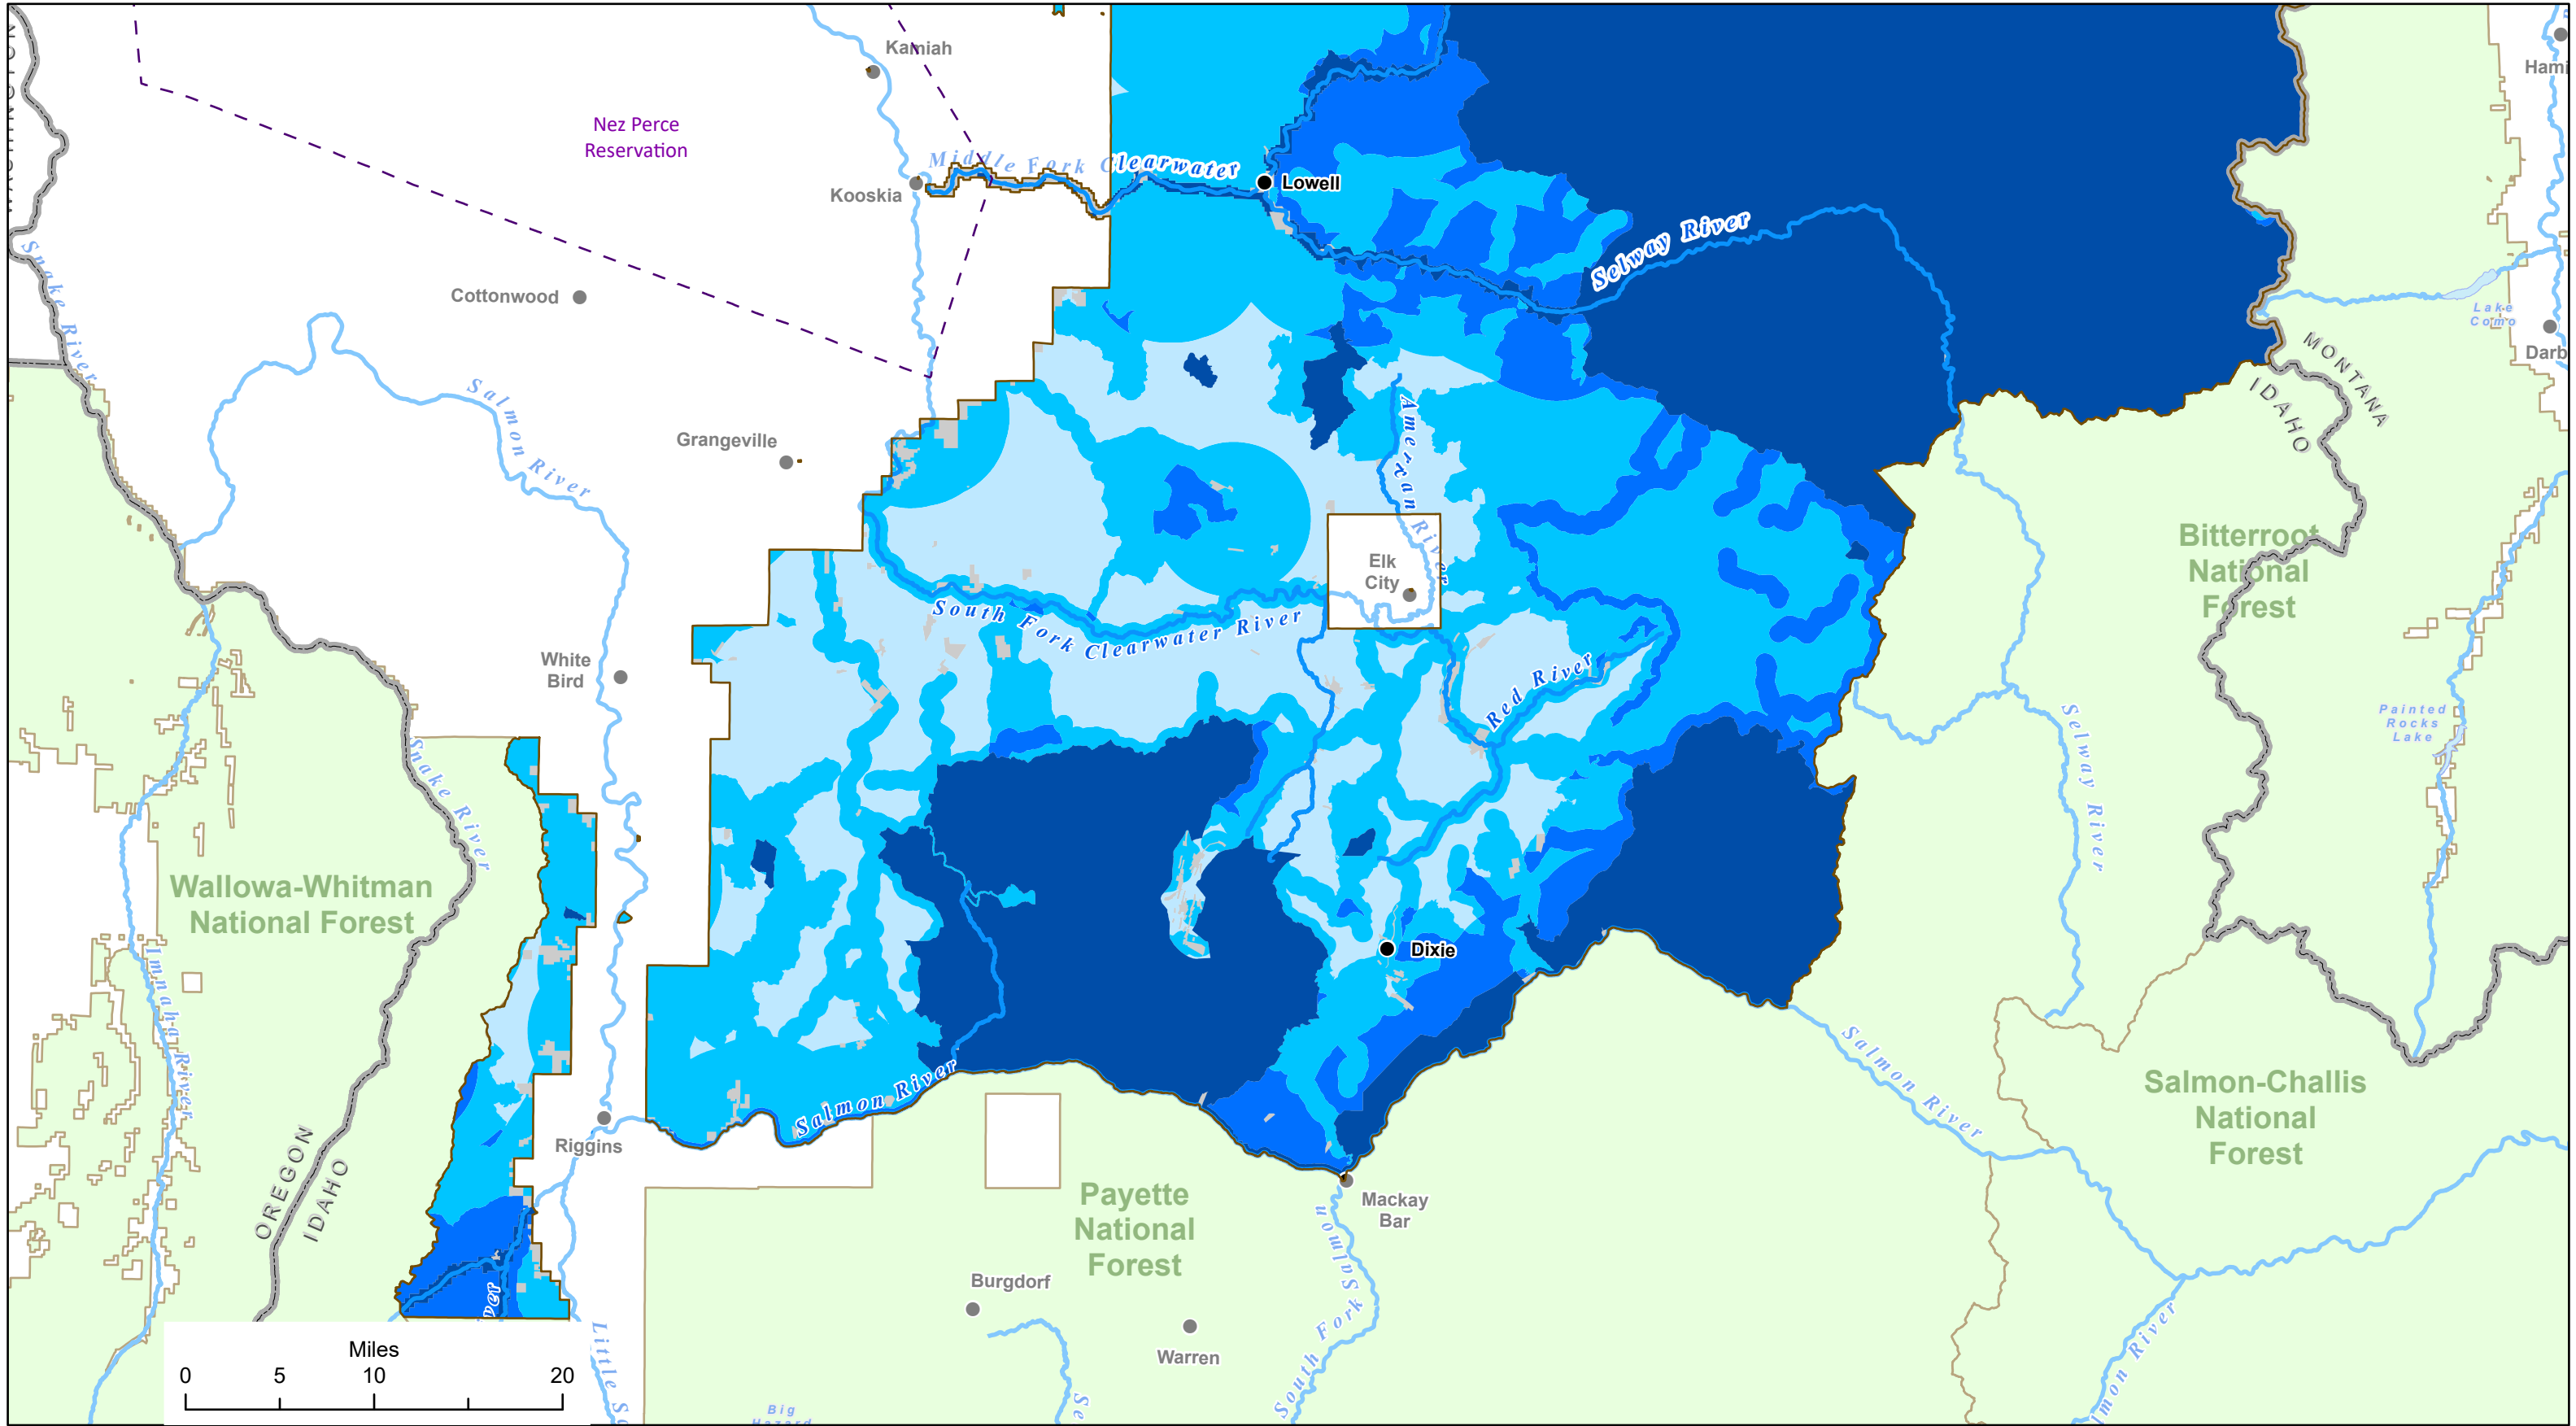

Scenic Integrity Objectives

Nez Perce-Clearwater National Forests (NPC)
2023 Land Management Plan
Alternative Y: Southern Portion of the Forests

- Very High
- High
- Moderate
- Low
- Non NPC Forest Lands
- Tribal Reservation Boundary
- Other National Forests
- USA State Boundary
- NPC Administrative Forest Boundary

Scenic Integrity Objectives

Nez Perce-Clearwater National Forests (NPC)
2023 Land Management Plan
Alternative Z: Northern Portion of the Forests

- Very High
- High
- Moderate
- Low
- Non NPC Forest Lands
- Tribal Reservation Boundary
- Other National Forests
- USA State Boundary
- NPC Administrative Forest Boundary

Scenic Integrity Objectives

Nez Perce-Clearwater National Forests (NPC)
2023 Land Management Plan
Alternative Z: Southern Portion of the Forests

- Very High
- High
- Moderate
- Low
- Non NPC Forest Lands
- Tribal Reservation Boundary
- Other National Forests
- USA State Boundary
- NPC Administrative Forest Boundary

Scenic Integrity Objectives

Nez Perce-Clearwater National Forests (NPC)

2023 Land Management Plan

Preferred Alternative: Northern Portion of the Forests

- Very High
- High
- Moderate
- Low
- Non NPC Forest Lands
- Tribal Reservation Boundary
- Other National Forests
- USA State Boundary
- NPC Administrative Forest Boundary