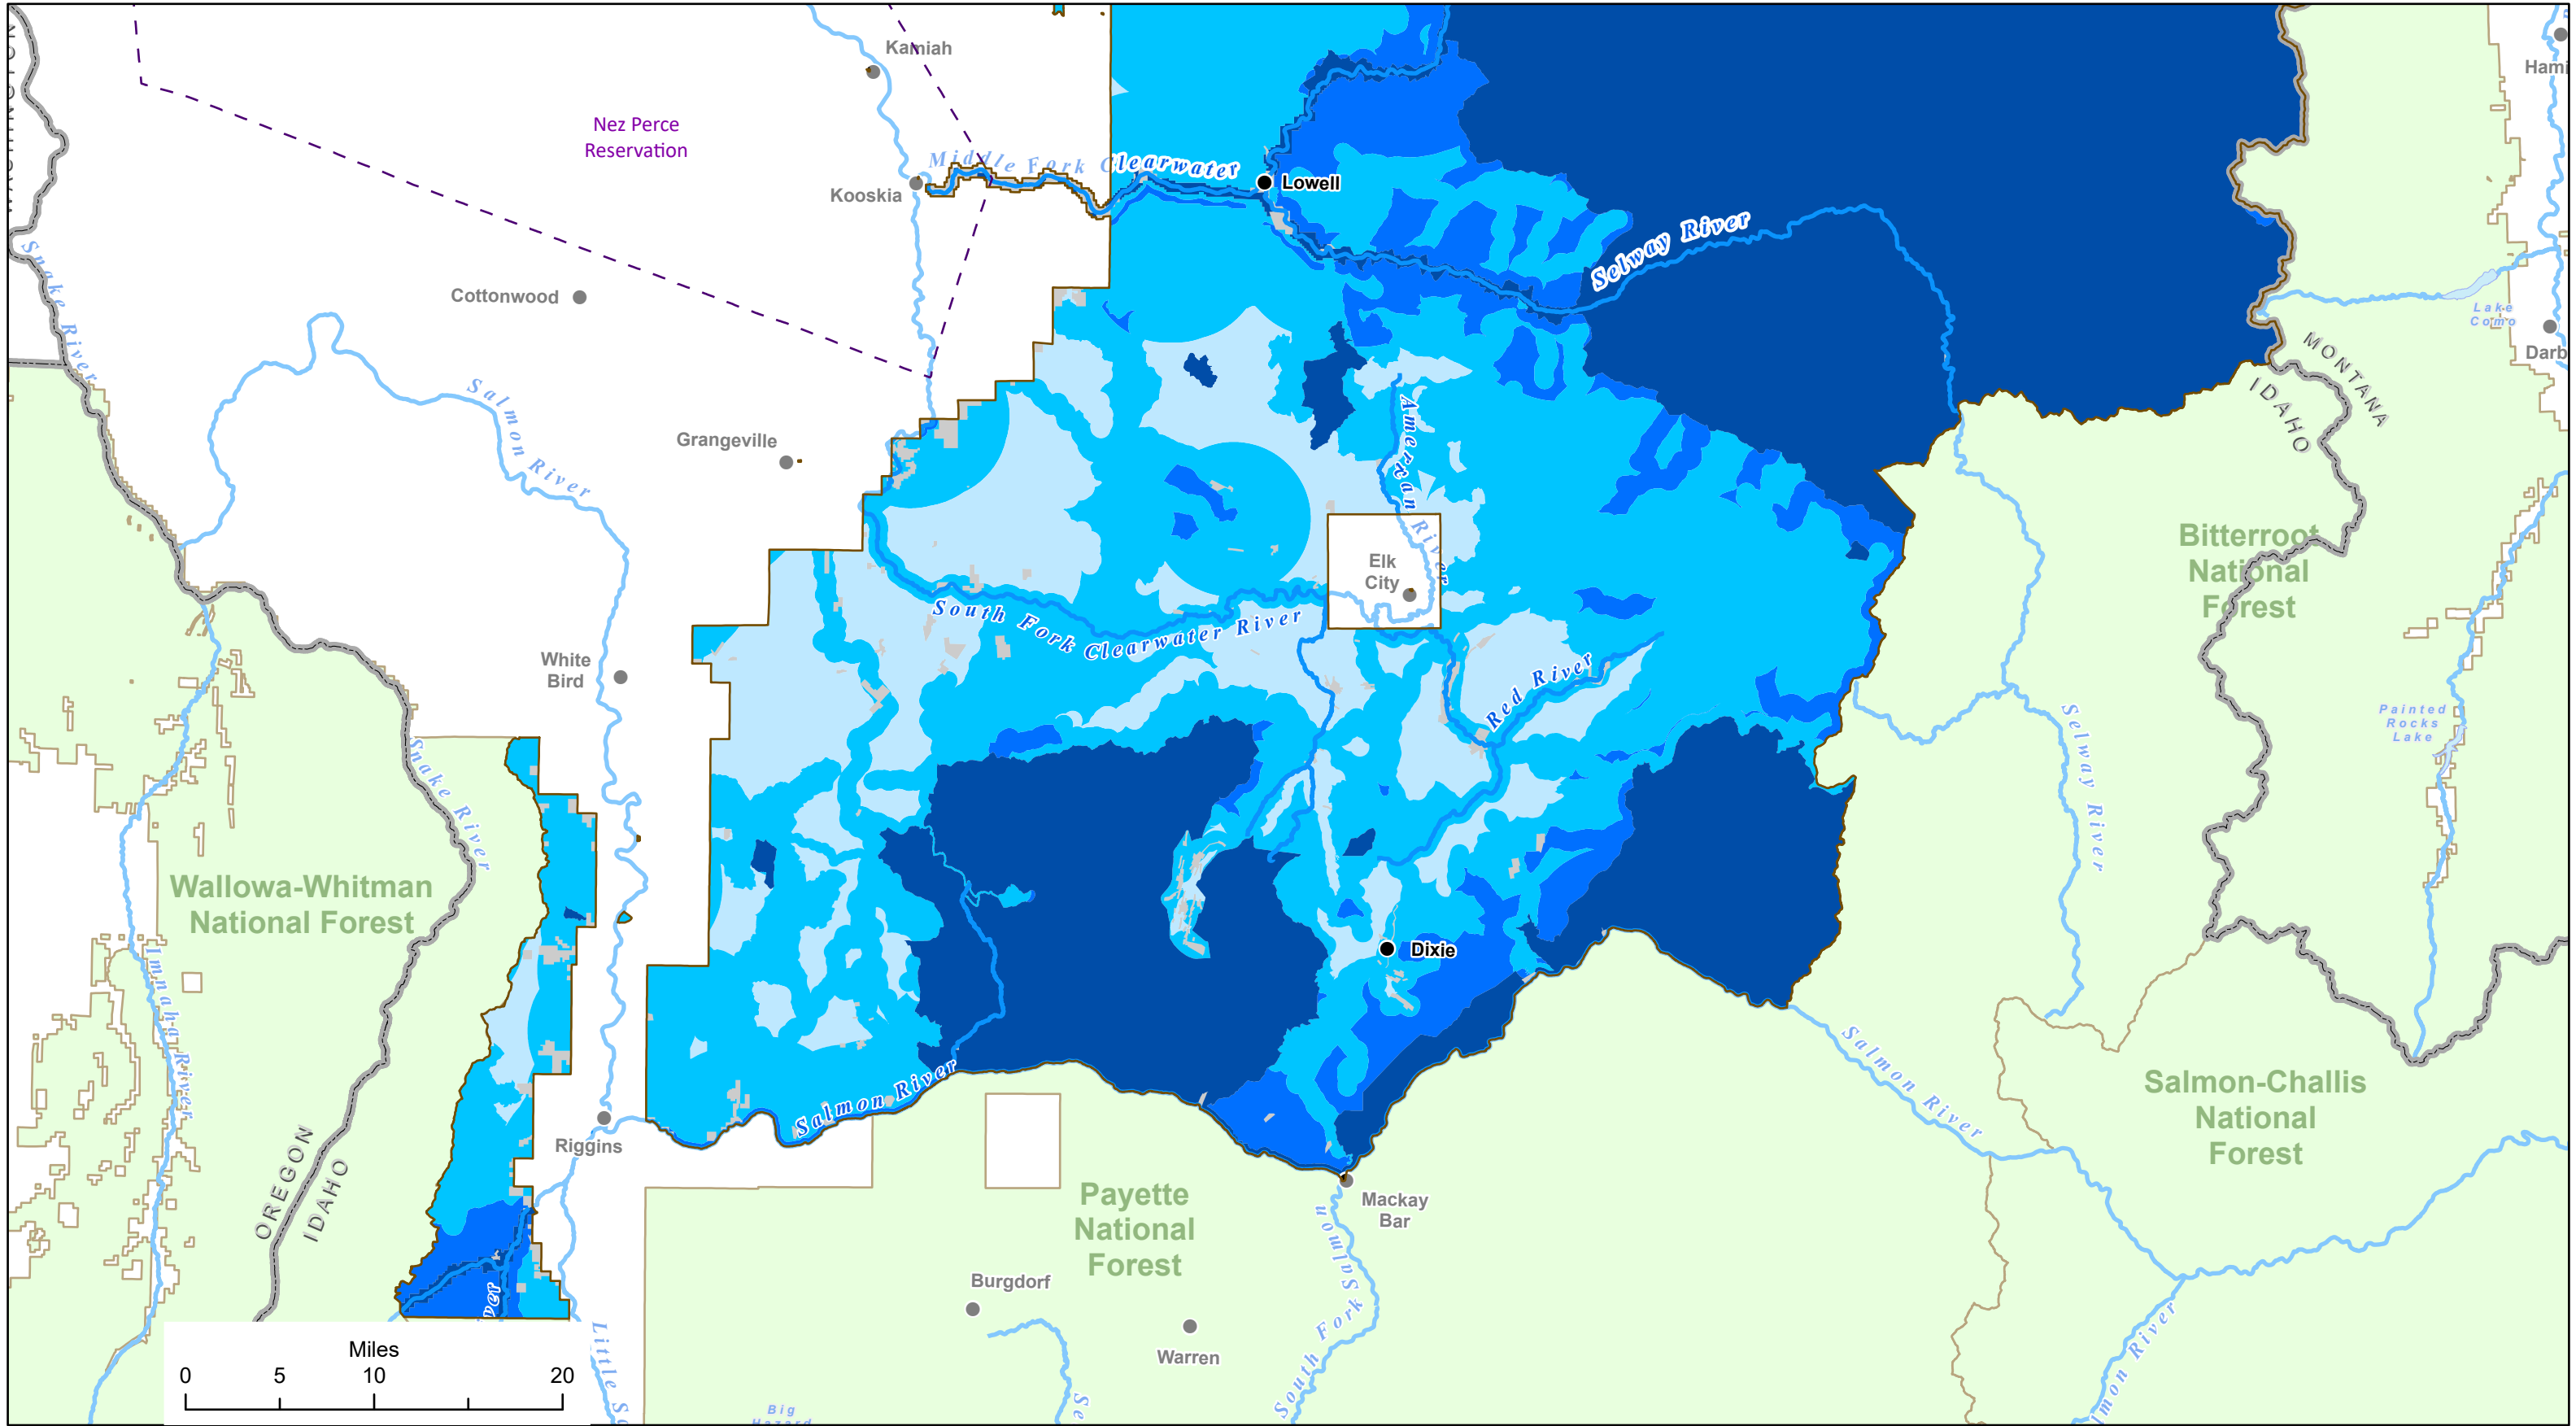

Scenic Integrity Objectives

Nez Perce-Clearwater National Forests (NPC)

2023 Land Management Plan

No Action Alternative: Northern Portion of the Forests

- Very High
- High
- Moderate
- Low
- Non NPC Forest Lands
- Tribal Reservation Boundary
- Other National Forests
- USA State Boundary
- NPC Administrative Forest Boundary

Scenic Integrity Objectives

Nez Perce-Clearwater National Forests (NPC)

2023 Land Management Plan

No Action Alternative: Southern Portion of the Forests

- Very High
- High
- Moderate
- Low
- Non NPC Forest Lands
- Tribal Reservation Boundary
- Other National Forests
- USA State Boundary
- NPC Administrative Forest Boundary

Scenic Integrity Objectives

Nez Perce-Clearwater National Forests (NPC)
2023 Land Management Plan
Alternative W: Northern Portion of the Forests

- Very High
- High
- Moderate
- Low
- Non NPC Forest Lands
- Tribal Reservation Boundary
- Other National Forests
- USA State Boundary
- NPC Administrative Forest Boundary

Scenic Integrity Objectives

Nez Perce-Clearwater National Forests (NPC)
2023 Land Management Plan
Alternative W: Southern Portion of the Forests

- Very High
- High
- Moderate
- Low
- Non NPC Forest Lands
- Tribal Reservation Boundary
- Other National Forests
- USA State Boundary
- NPC Administrative Forest Boundary