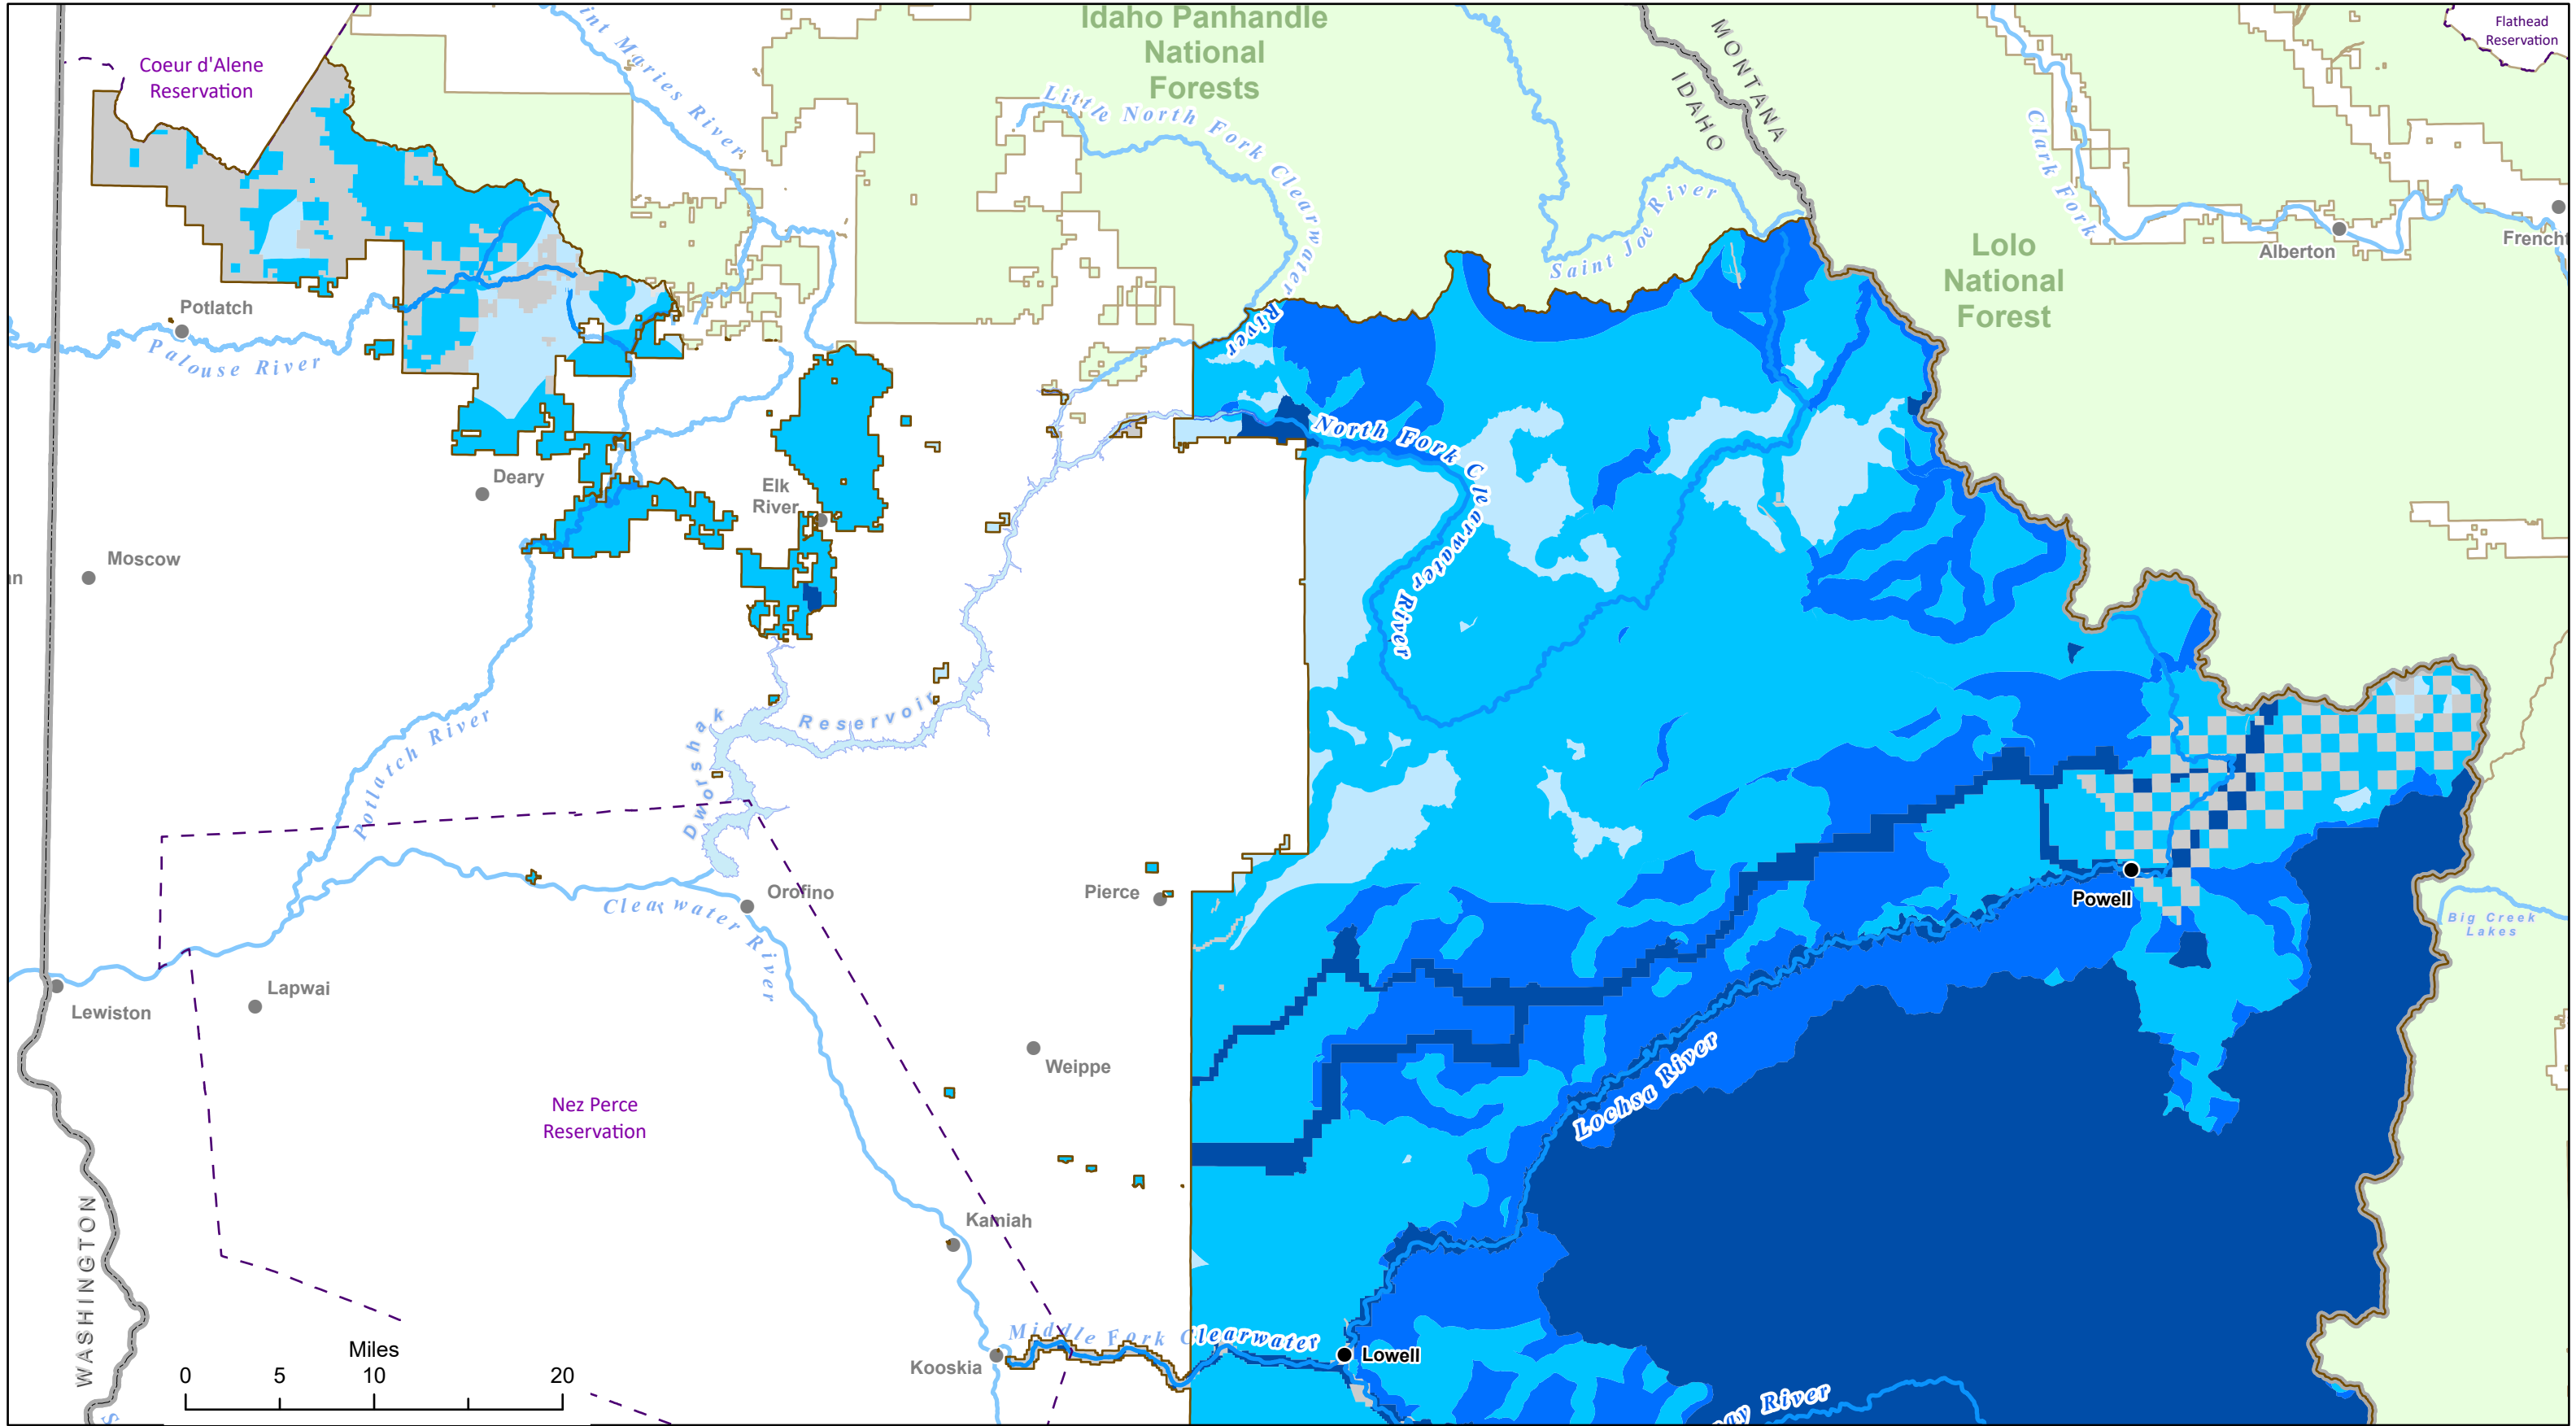

Scenic Integrity Objectives

Nez Perce-Clearwater National Forests (NPC)
2023 Land Management Plan
Alternative X: Northern Portion of the Forests

- Very High
- High
- Moderate
- Low
- Non NPC Forest Lands
- Tribal Reservation Boundary
- Other National Forests
- USA State Boundary
- NPC Administrative Forest Boundary

Scenic Integrity Objectives

Nez Perce-Clearwater National Forests (NPC)
2023 Land Management Plan
Alternative X: Southern Portion of the Forests

- Very High
- High
- Moderate
- Low
- Non NPC Forest Lands
- Tribal Reservation Boundary
- Other National Forests
- USA State Boundary
- NPC Administrative Forest Boundary

Scenic Integrity Objectives

Nez Perce-Clearwater National Forests (NPC)
2023 Land Management Plan
Alternative Y: Northern Portion of the Forests

- Very High
- High
- Moderate
- Low
- Non NPC Forest Lands
- Tribal Reservation Boundary
- Other National Forests
- USA State Boundary
- NPC Administrative Forest Boundary

Scenic Integrity Objectives

Nez Perce-Clearwater National Forests (NPC)
2023 Land Management Plan
Alternative Y: Southern Portion of the Forests

- Very High
- High
- Moderate
- Low
- Non NPC Forest Lands
- Tribal Reservation Boundary
- Other National Forests
- USA State Boundary
- NPC Administrative Forest Boundary