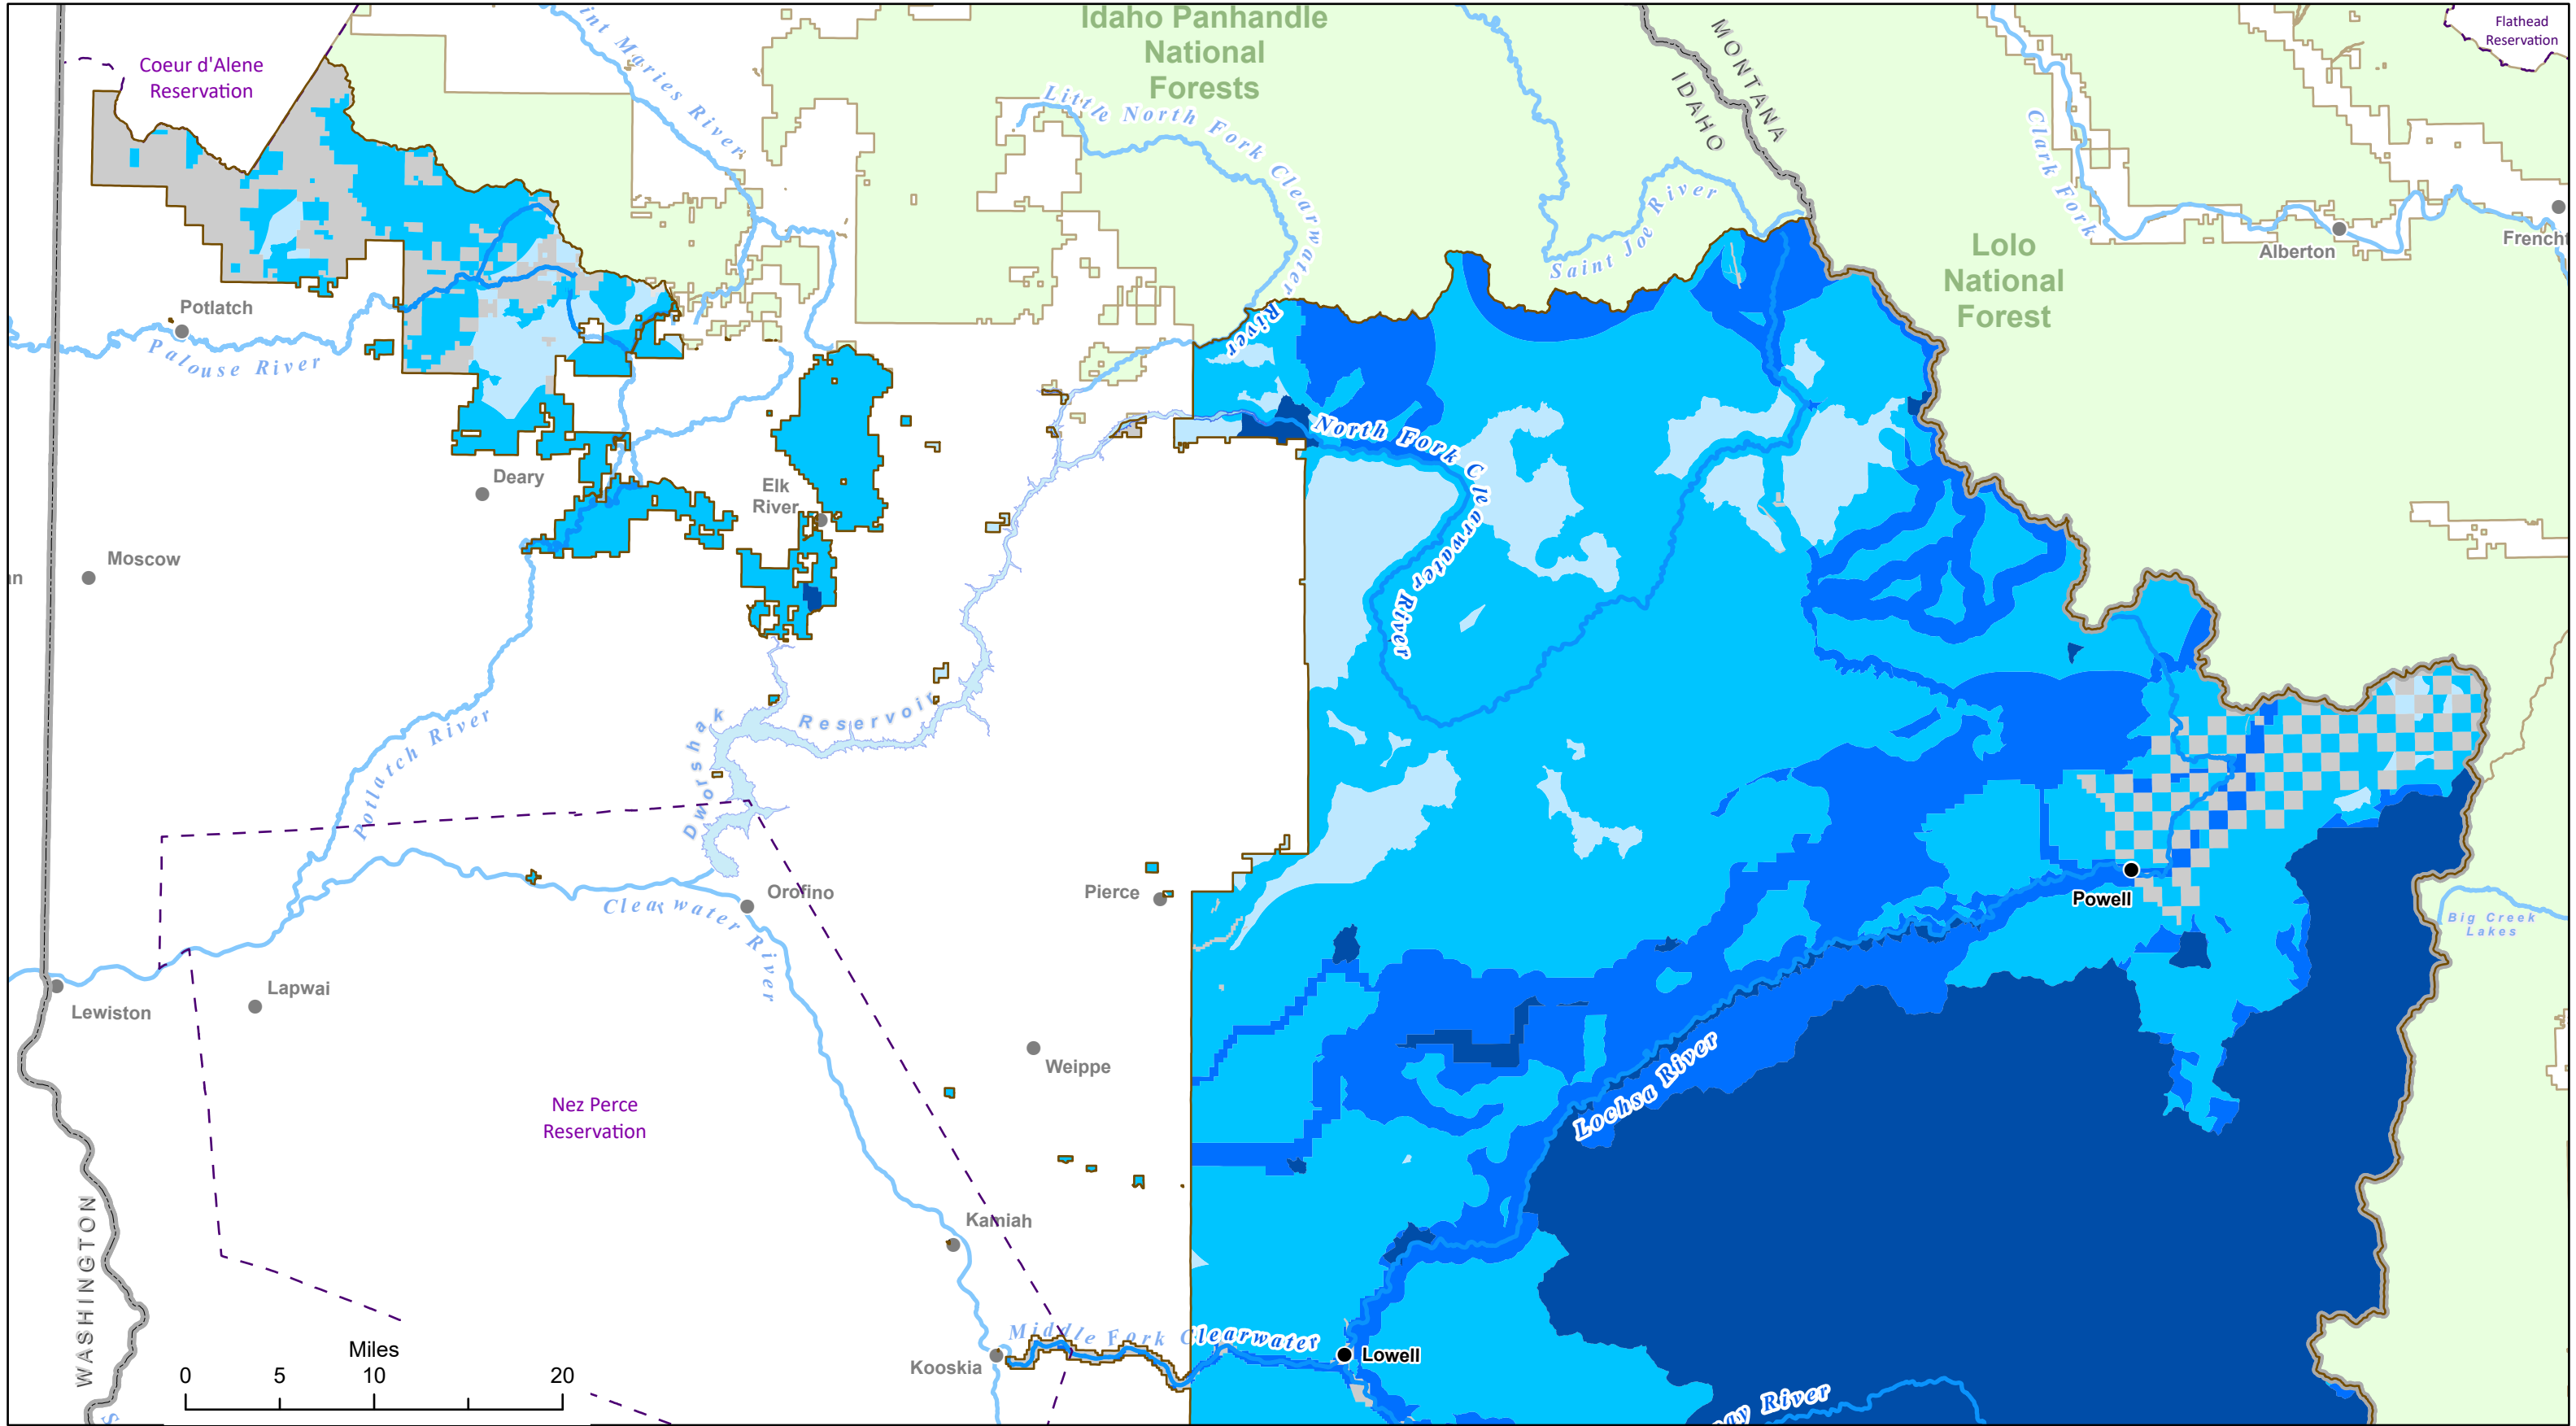

Scenic Integrity Objectives

Nez Perce-Clearwater National Forests (NPC)
2023 Land Management Plan
Alternative Z: Northern Portion of the Forests

- Very High
- High
- Moderate
- Low
- Non NPC Forest Lands
- Tribal Reservation Boundary
- Other National Forests
- USA State Boundary
- NPC Administrative Forest Boundary

Scenic Integrity Objectives

Nez Perce-Clearwater National Forests (NPC)
2023 Land Management Plan
Alternative Z: Southern Portion of the Forests

- Very High
- High
- Moderate
- Low
- Non NPC Forest Lands
- Tribal Reservation Boundary
- Other National Forests
- USA State Boundary
- NPC Administrative Forest Boundary

Scenic Integrity Objectives

Nez Perce-Clearwater National Forests (NPC)

2023 Land Management Plan

Preferred Alternative: Northern Portion of the Forests

- Very High
- High
- Moderate
- Low
- Non NPC Forest Lands
- Tribal Reservation Boundary
- Other National Forests
- USA State Boundary
- NPC Administrative Forest Boundary

Scenic Integrity Objectives

Nez Perce-Clearwater National Forests (NPC)

2023 Land Management Plan

Preferred Alternative: Southern Portion of the Forests

- Very High
- High
- Moderate
- Low
- Non NPC Forest Lands
- Tribal Reservation Boundary
- Other National Forests
- USA State Boundary
- NPC Administrative Forest Boundary