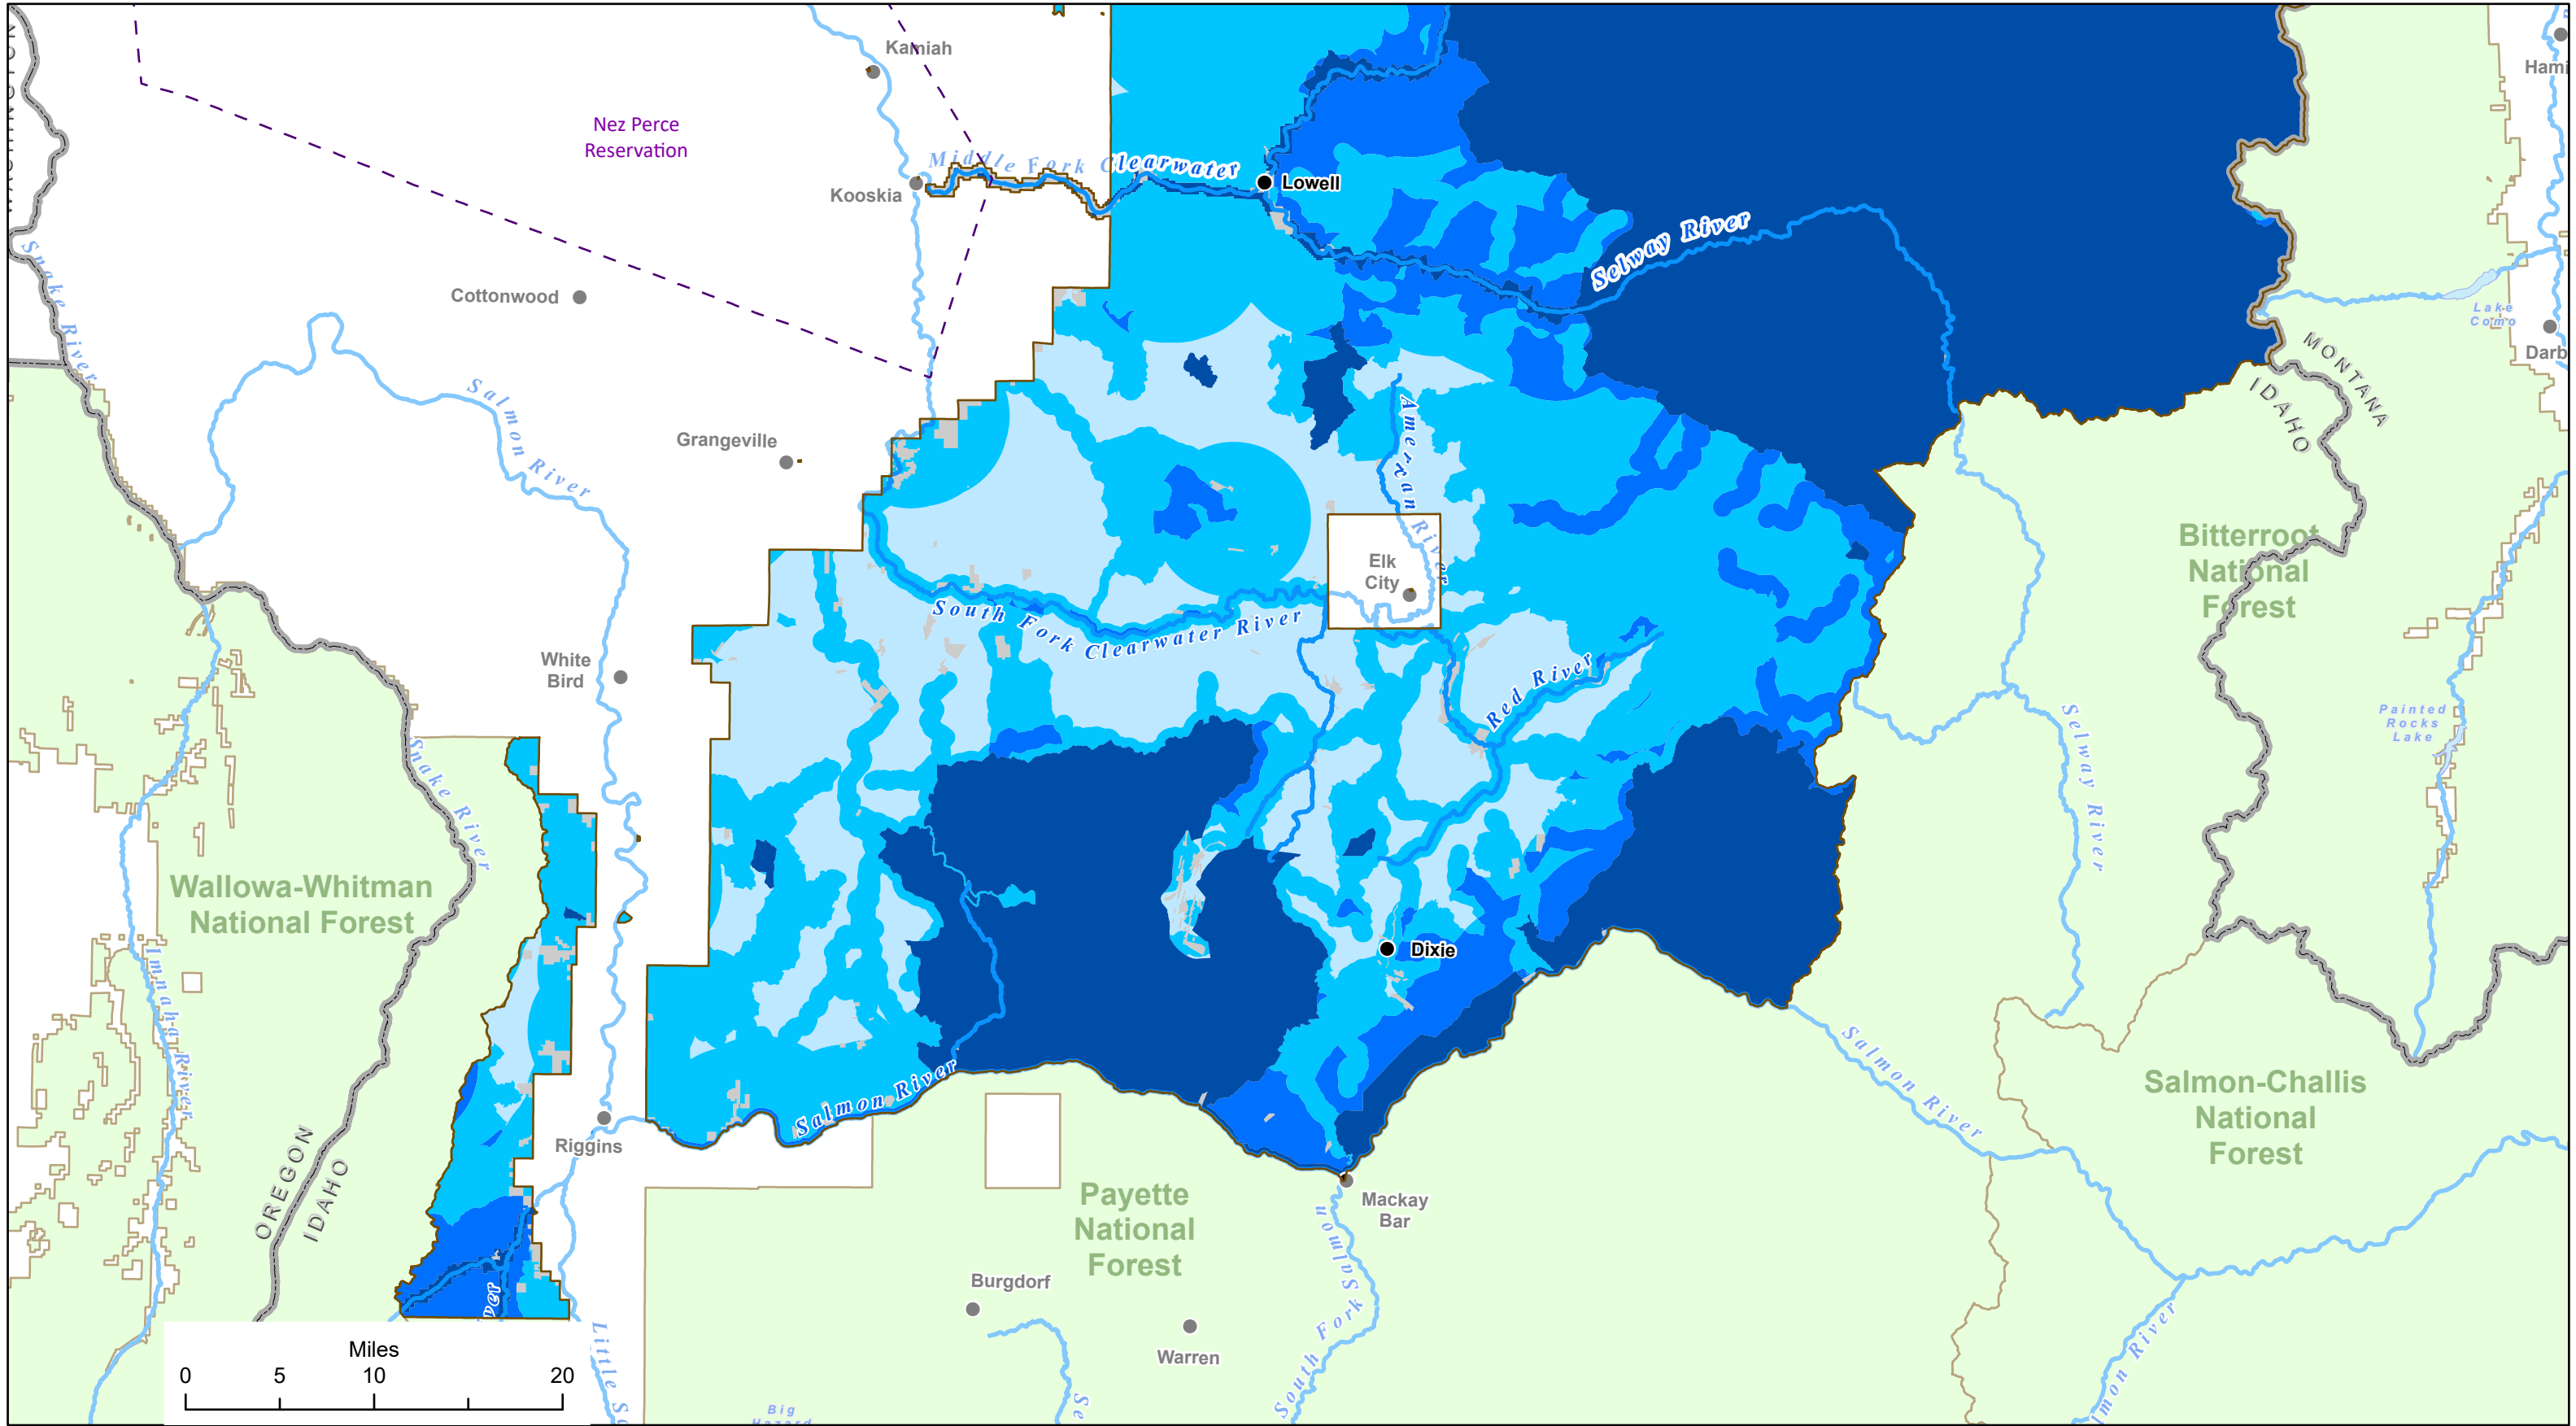

Scenic Integrity Objectives

Nez Perce-Clearwater National Forests (NPC)
2023 Land Management Plan
Alternative X: Southern Portion of the Forests

- Very High
- High
- Moderate
- Low
- Non NPC Forest Lands
- Tribal Reservation Boundary
- Other National Forests
- USA State Boundary
- NPC Administrative Forest Boundary

Scenic Integrity Objectives

Nez Perce-Clearwater National Forests (NPC)
2023 Land Management Plan
Alternative Y: Northern Portion of the Forests

- Very High
- High
- Moderate
- Low
- Non NPC Forest Lands
- Tribal Reservation Boundary
- Other National Forests
- USA State Boundary
- NPC Administrative Forest Boundary

Scenic Integrity Objectives

Nez Perce-Clearwater National Forests (NPC)
2023 Land Management Plan
Alternative Y: Southern Portion of the Forests

- Very High
- High
- Moderate
- Low
- Non NPC Forest Lands
- Tribal Reservation Boundary
- Other National Forests
- USA State Boundary
- NPC Administrative Forest Boundary

Scenic Integrity Objectives

Nez Perce-Clearwater National Forests (NPC)
2023 Land Management Plan
Alternative Z: Northern Portion of the Forests

- Very High
- High
- Moderate
- Low
- Non NPC Forest Lands
- Tribal Reservation Boundary
- Other National Forests
- USA State Boundary
- NPC Administrative Forest Boundary