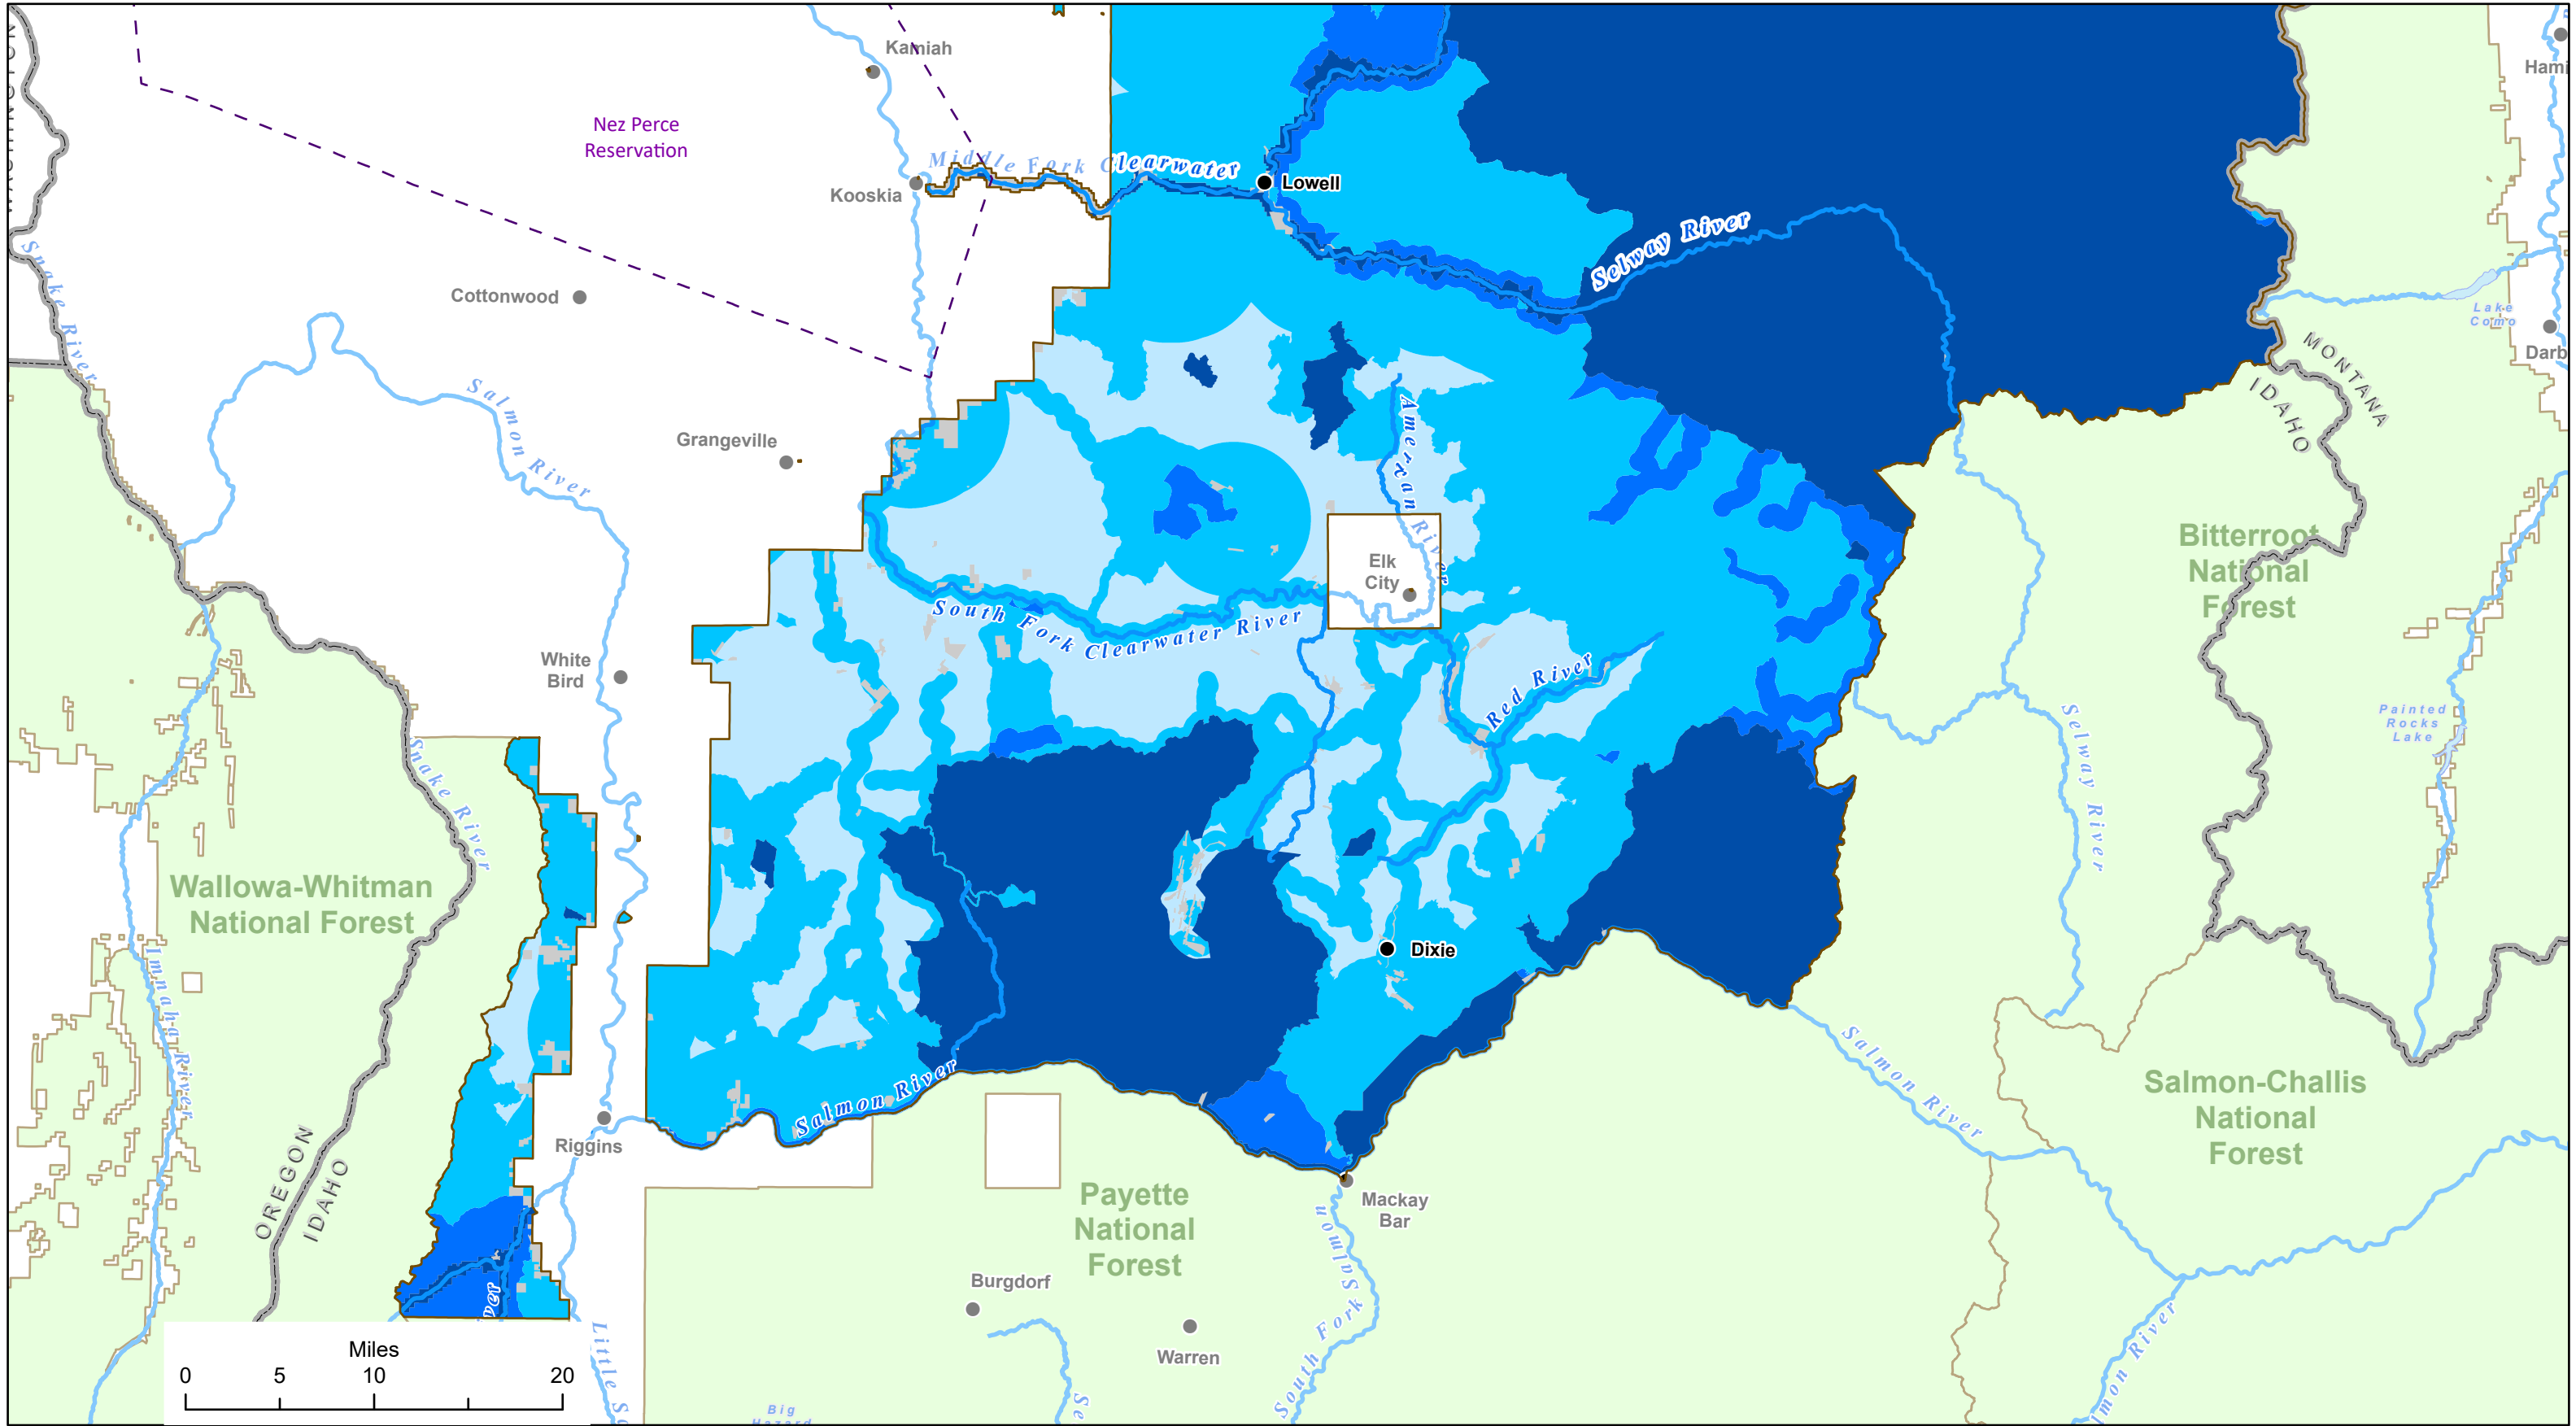

Scenic Integrity Objectives

Nez Perce-Clearwater National Forests (NPC)

2023 Land Management Plan

No Action Alternative: Southern Portion of the Forests

- Very High
- High
- Moderate
- Low
- Non NPC Forest Lands
- Tribal Reservation Boundary
- Other National Forests
- USA State Boundary
- NPC Administrative Forest Boundary

Scenic Integrity Objectives

Nez Perce-Clearwater National Forests (NPC)
2023 Land Management Plan
Alternative W: Northern Portion of the Forests

- Very High
- High
- Moderate
- Low
- Non NPC Forest Lands
- Tribal Reservation Boundary
- Other National Forests
- USA State Boundary
- NPC Administrative Forest Boundary

Scenic Integrity Objectives

Nez Perce-Clearwater National Forests (NPC)
2023 Land Management Plan
Alternative W: Southern Portion of the Forests

- Very High
- High
- Moderate
- Low
- Non NPC Forest Lands
- Tribal Reservation Boundary
- Other National Forests
- USA State Boundary
- NPC Administrative Forest Boundary

Scenic Integrity Objectives

Nez Perce-Clearwater National Forests (NPC)
2023 Land Management Plan
Alternative X: Northern Portion of the Forests

- Very High
- High
- Moderate
- Low
- Non NPC Forest Lands
- Tribal Reservation Boundary
- Other National Forests
- USA State Boundary
- NPC Administrative Forest Boundary