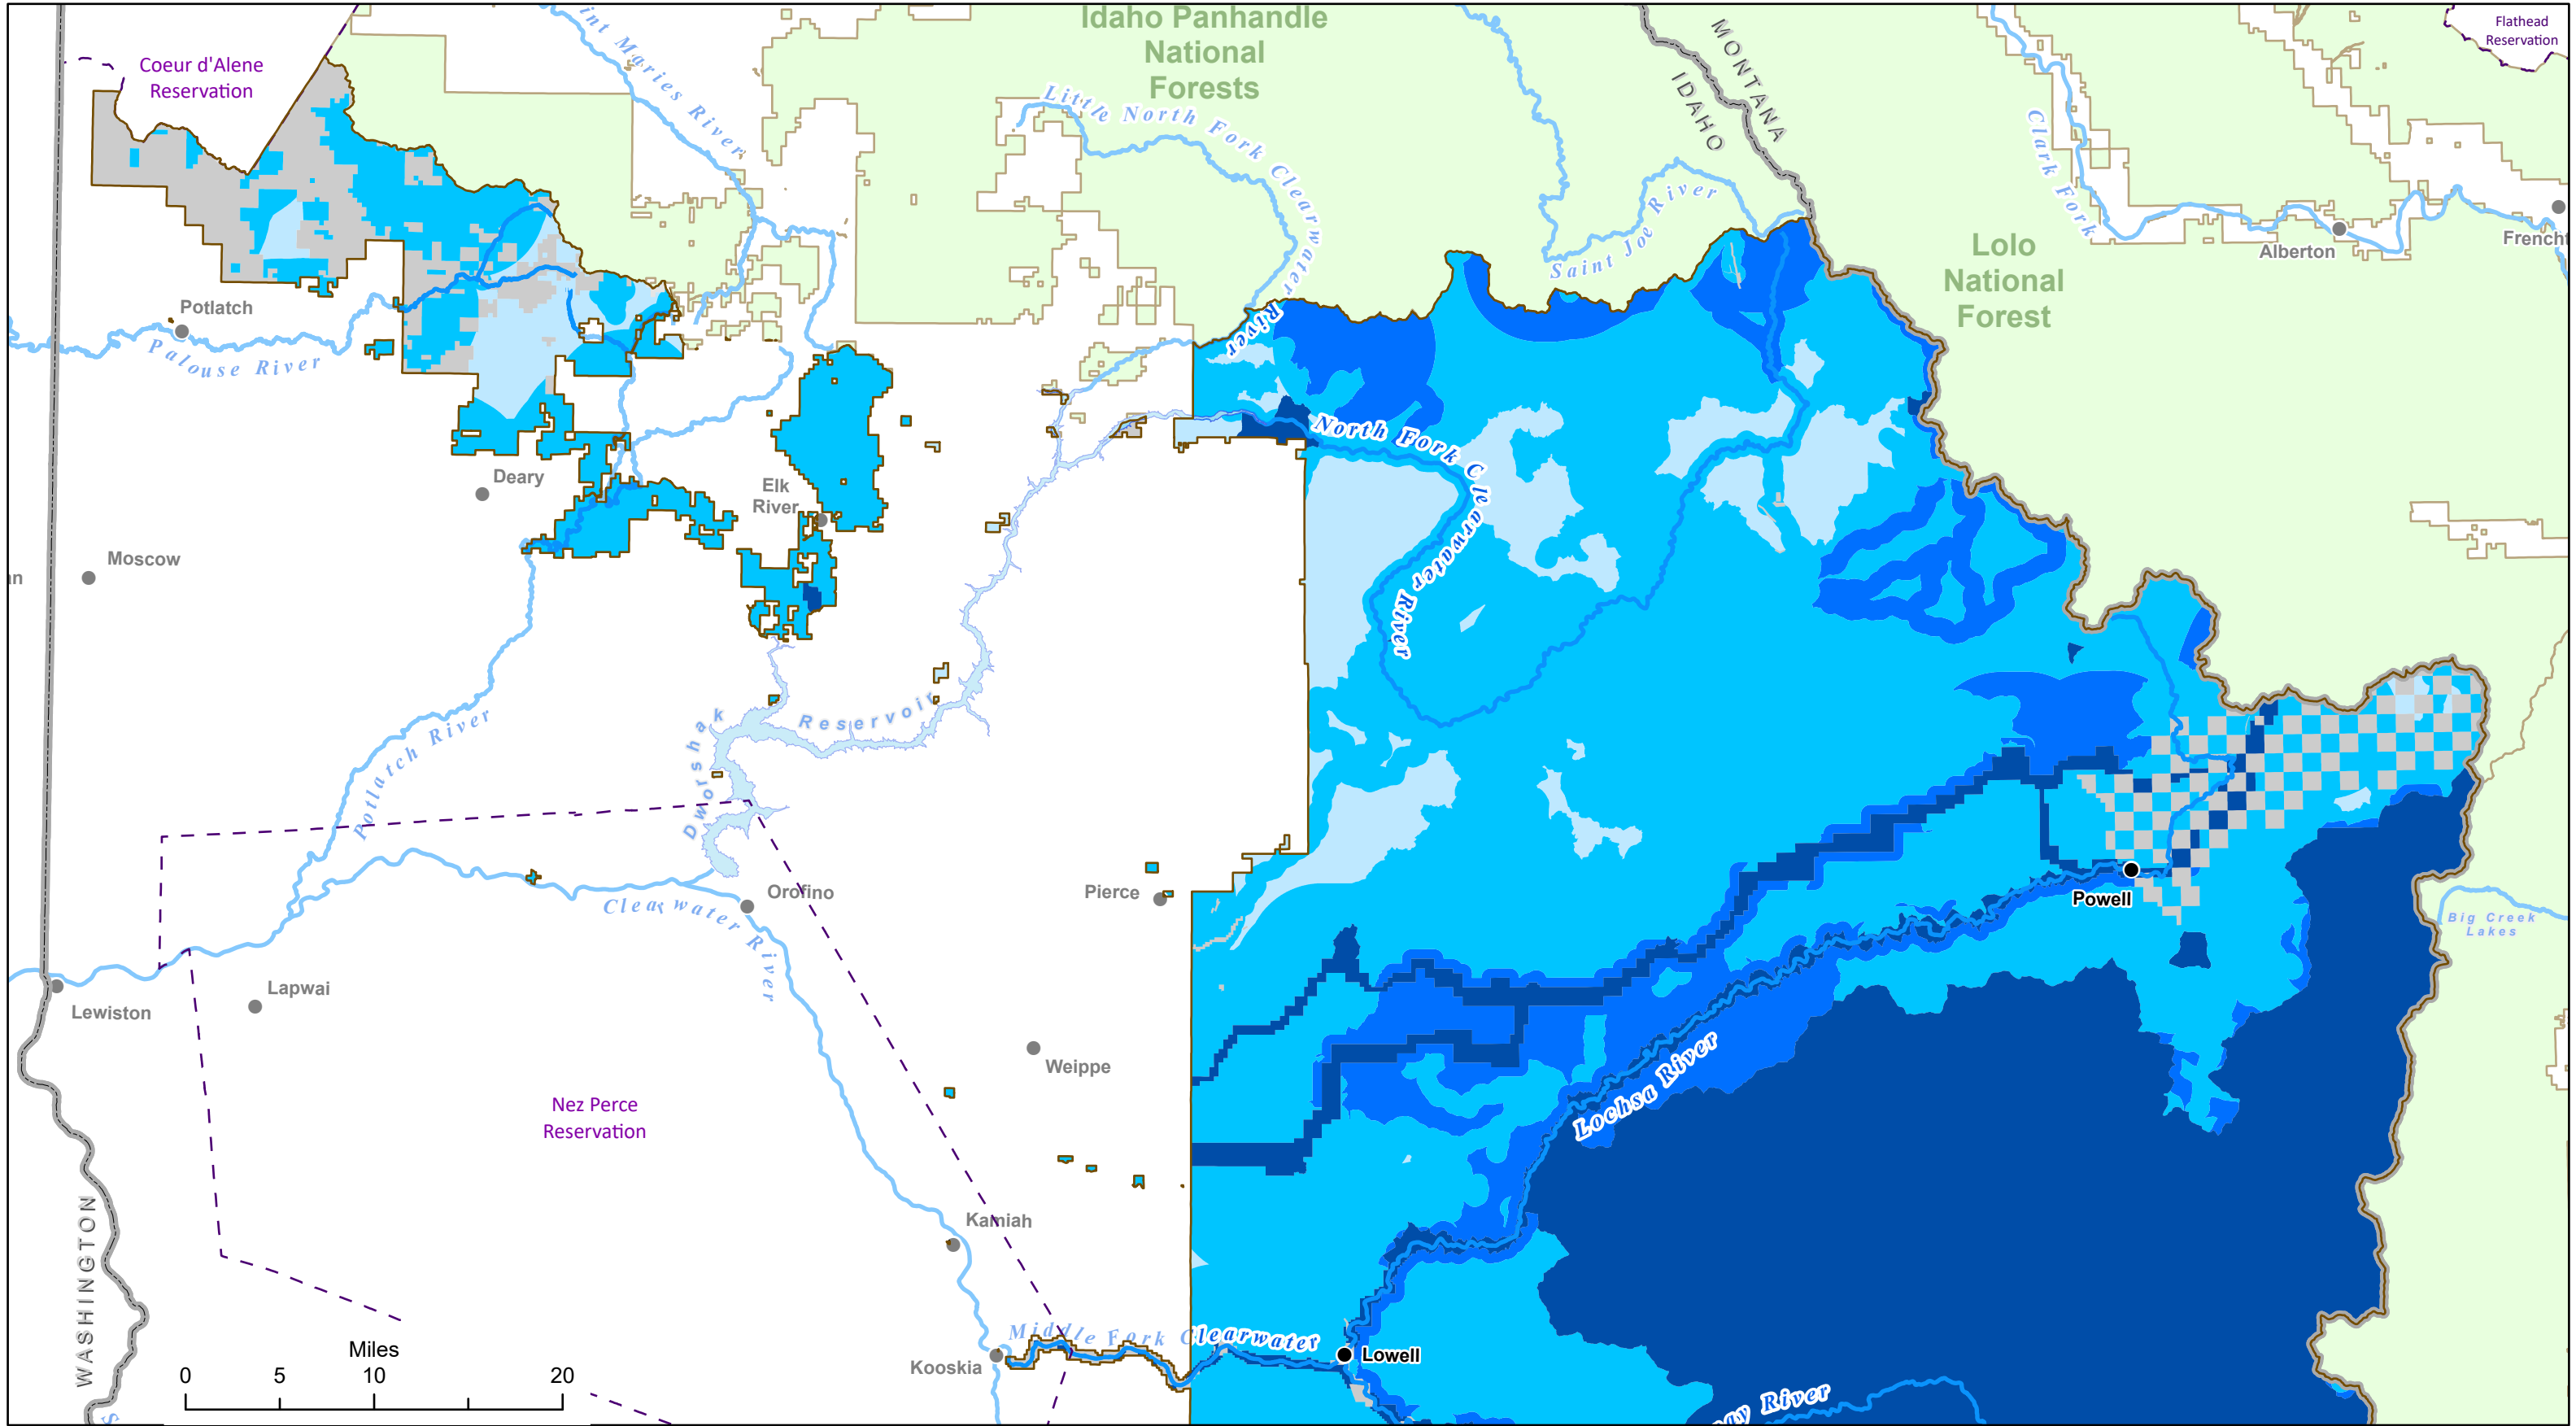

Scenic Integrity Objectives

Nez Perce-Clearwater National Forests (NPC)
2023 Land Management Plan
Alternative W: Northern Portion of the Forests

- Very High
- High
- Moderate
- Low
- Non NPC Forest Lands
- Tribal Reservation Boundary
- Other National Forests
- USA State Boundary
- NPC Administrative Forest Boundary

Scenic Integrity Objectives

Nez Perce-Clearwater National Forests (NPC)
2023 Land Management Plan
Alternative W: Southern Portion of the Forests

- Very High
- High
- Moderate
- Low
- Non NPC Forest Lands
- Tribal Reservation Boundary
- Other National Forests
- USA State Boundary
- NPC Administrative Forest Boundary

Scenic Integrity Objectives

Nez Perce-Clearwater National Forests (NPC)
2023 Land Management Plan
Alternative X: Northern Portion of the Forests

- Very High
- High
- Moderate
- Low
- Non NPC Forest Lands
- Tribal Reservation Boundary
- Other National Forests
- USA State Boundary
- NPC Administrative Forest Boundary

Scenic Integrity Objectives

Nez Perce-Clearwater National Forests (NPC)
2023 Land Management Plan
Alternative X: Southern Portion of the Forests

- Very High
- High
- Moderate
- Low
- Non NPC Forest Lands
- Tribal Reservation Boundary
- Other National Forests
- USA State Boundary
- NPC Administrative Forest Boundary