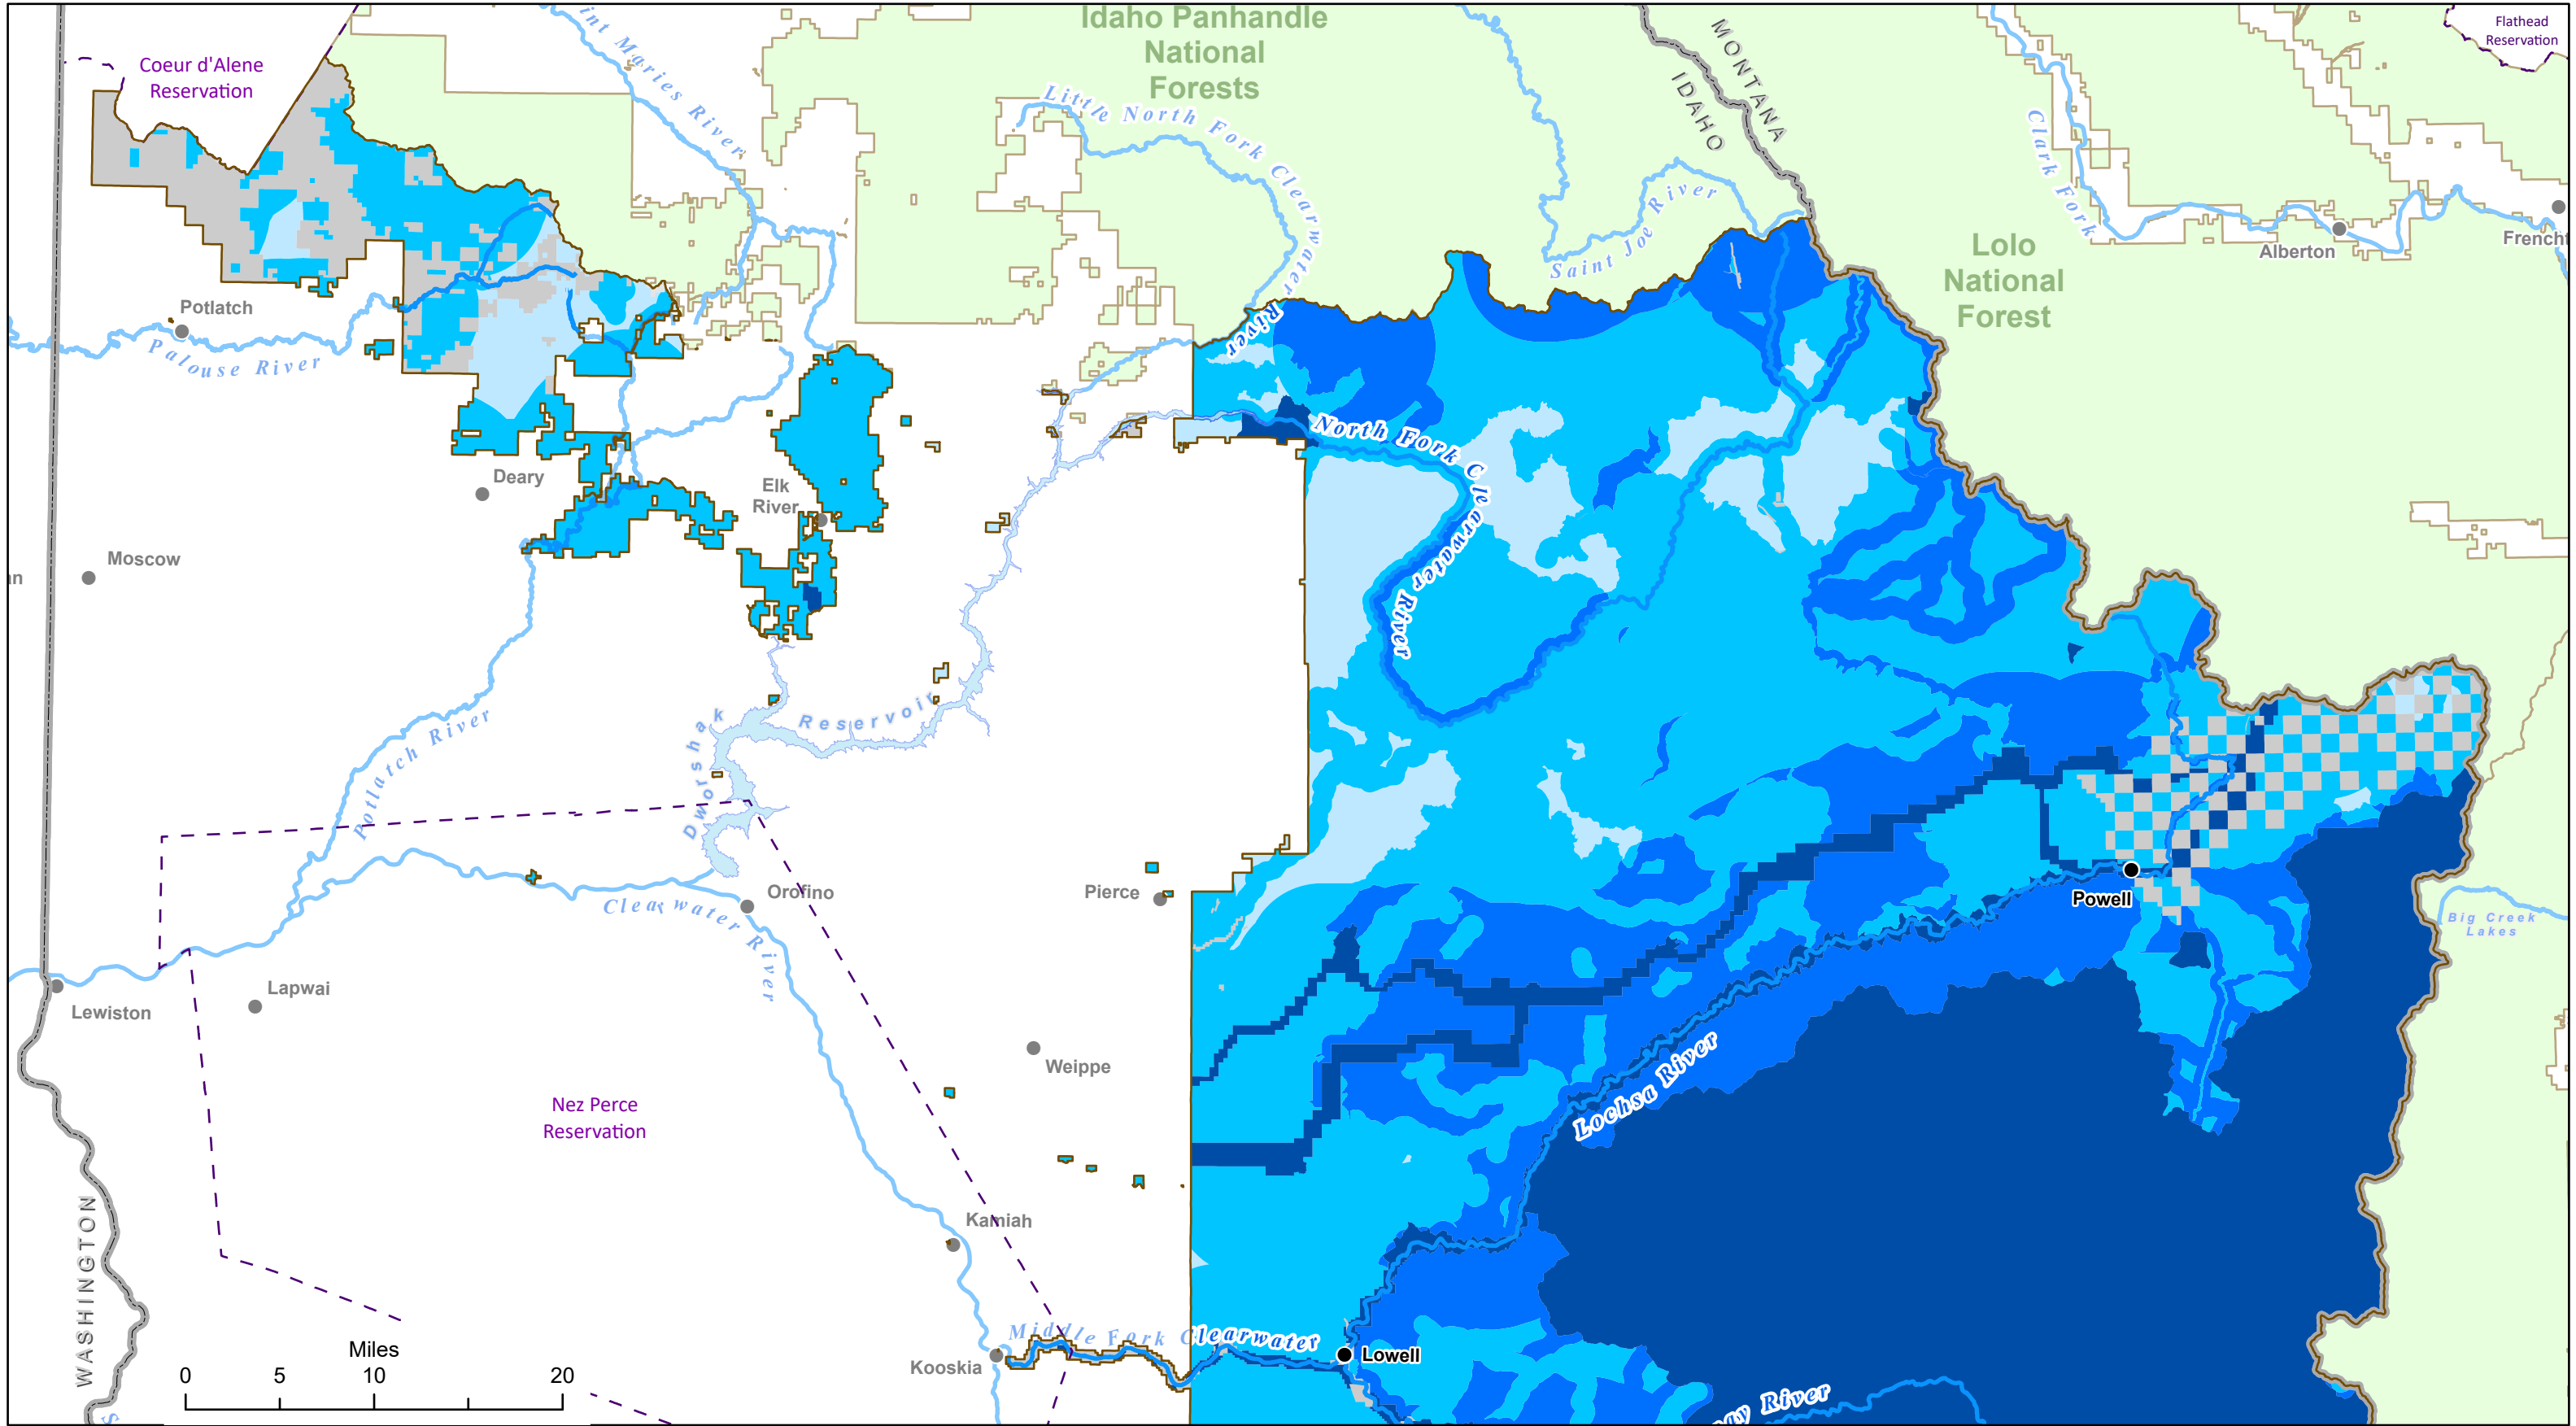

Scenic Integrity Objectives

Nez Perce-Clearwater National Forests (NPC)
2023 Land Management Plan
Alternative Y: Northern Portion of the Forests

- Very High
- High
- Moderate
- Low
- Non NPC Forest Lands
- Tribal Reservation Boundary
- Other National Forests
- USA State Boundary
- NPC Administrative Forest Boundary

Scenic Integrity Objectives

Nez Perce-Clearwater National Forests (NPC)
2023 Land Management Plan
Alternative Y: Southern Portion of the Forests

- Very High
- High
- Moderate
- Low
- Non NPC Forest Lands
- Tribal Reservation Boundary
- Other National Forests
- USA State Boundary
- NPC Administrative Forest Boundary

Scenic Integrity Objectives

Nez Perce-Clearwater National Forests (NPC)
2023 Land Management Plan
Alternative Z: Northern Portion of the Forests

- Very High
- High
- Moderate
- Low
- Non NPC Forest Lands
- Tribal Reservation Boundary
- Other National Forests
- USA State Boundary
- NPC Administrative Forest Boundary

Scenic Integrity Objectives

Nez Perce-Clearwater National Forests (NPC)
2023 Land Management Plan
Alternative Z: Southern Portion of the Forests

- Very High
- High
- Moderate
- Low
- Non NPC Forest Lands
- Tribal Reservation Boundary
- Other National Forests
- USA State Boundary
- NPC Administrative Forest Boundary