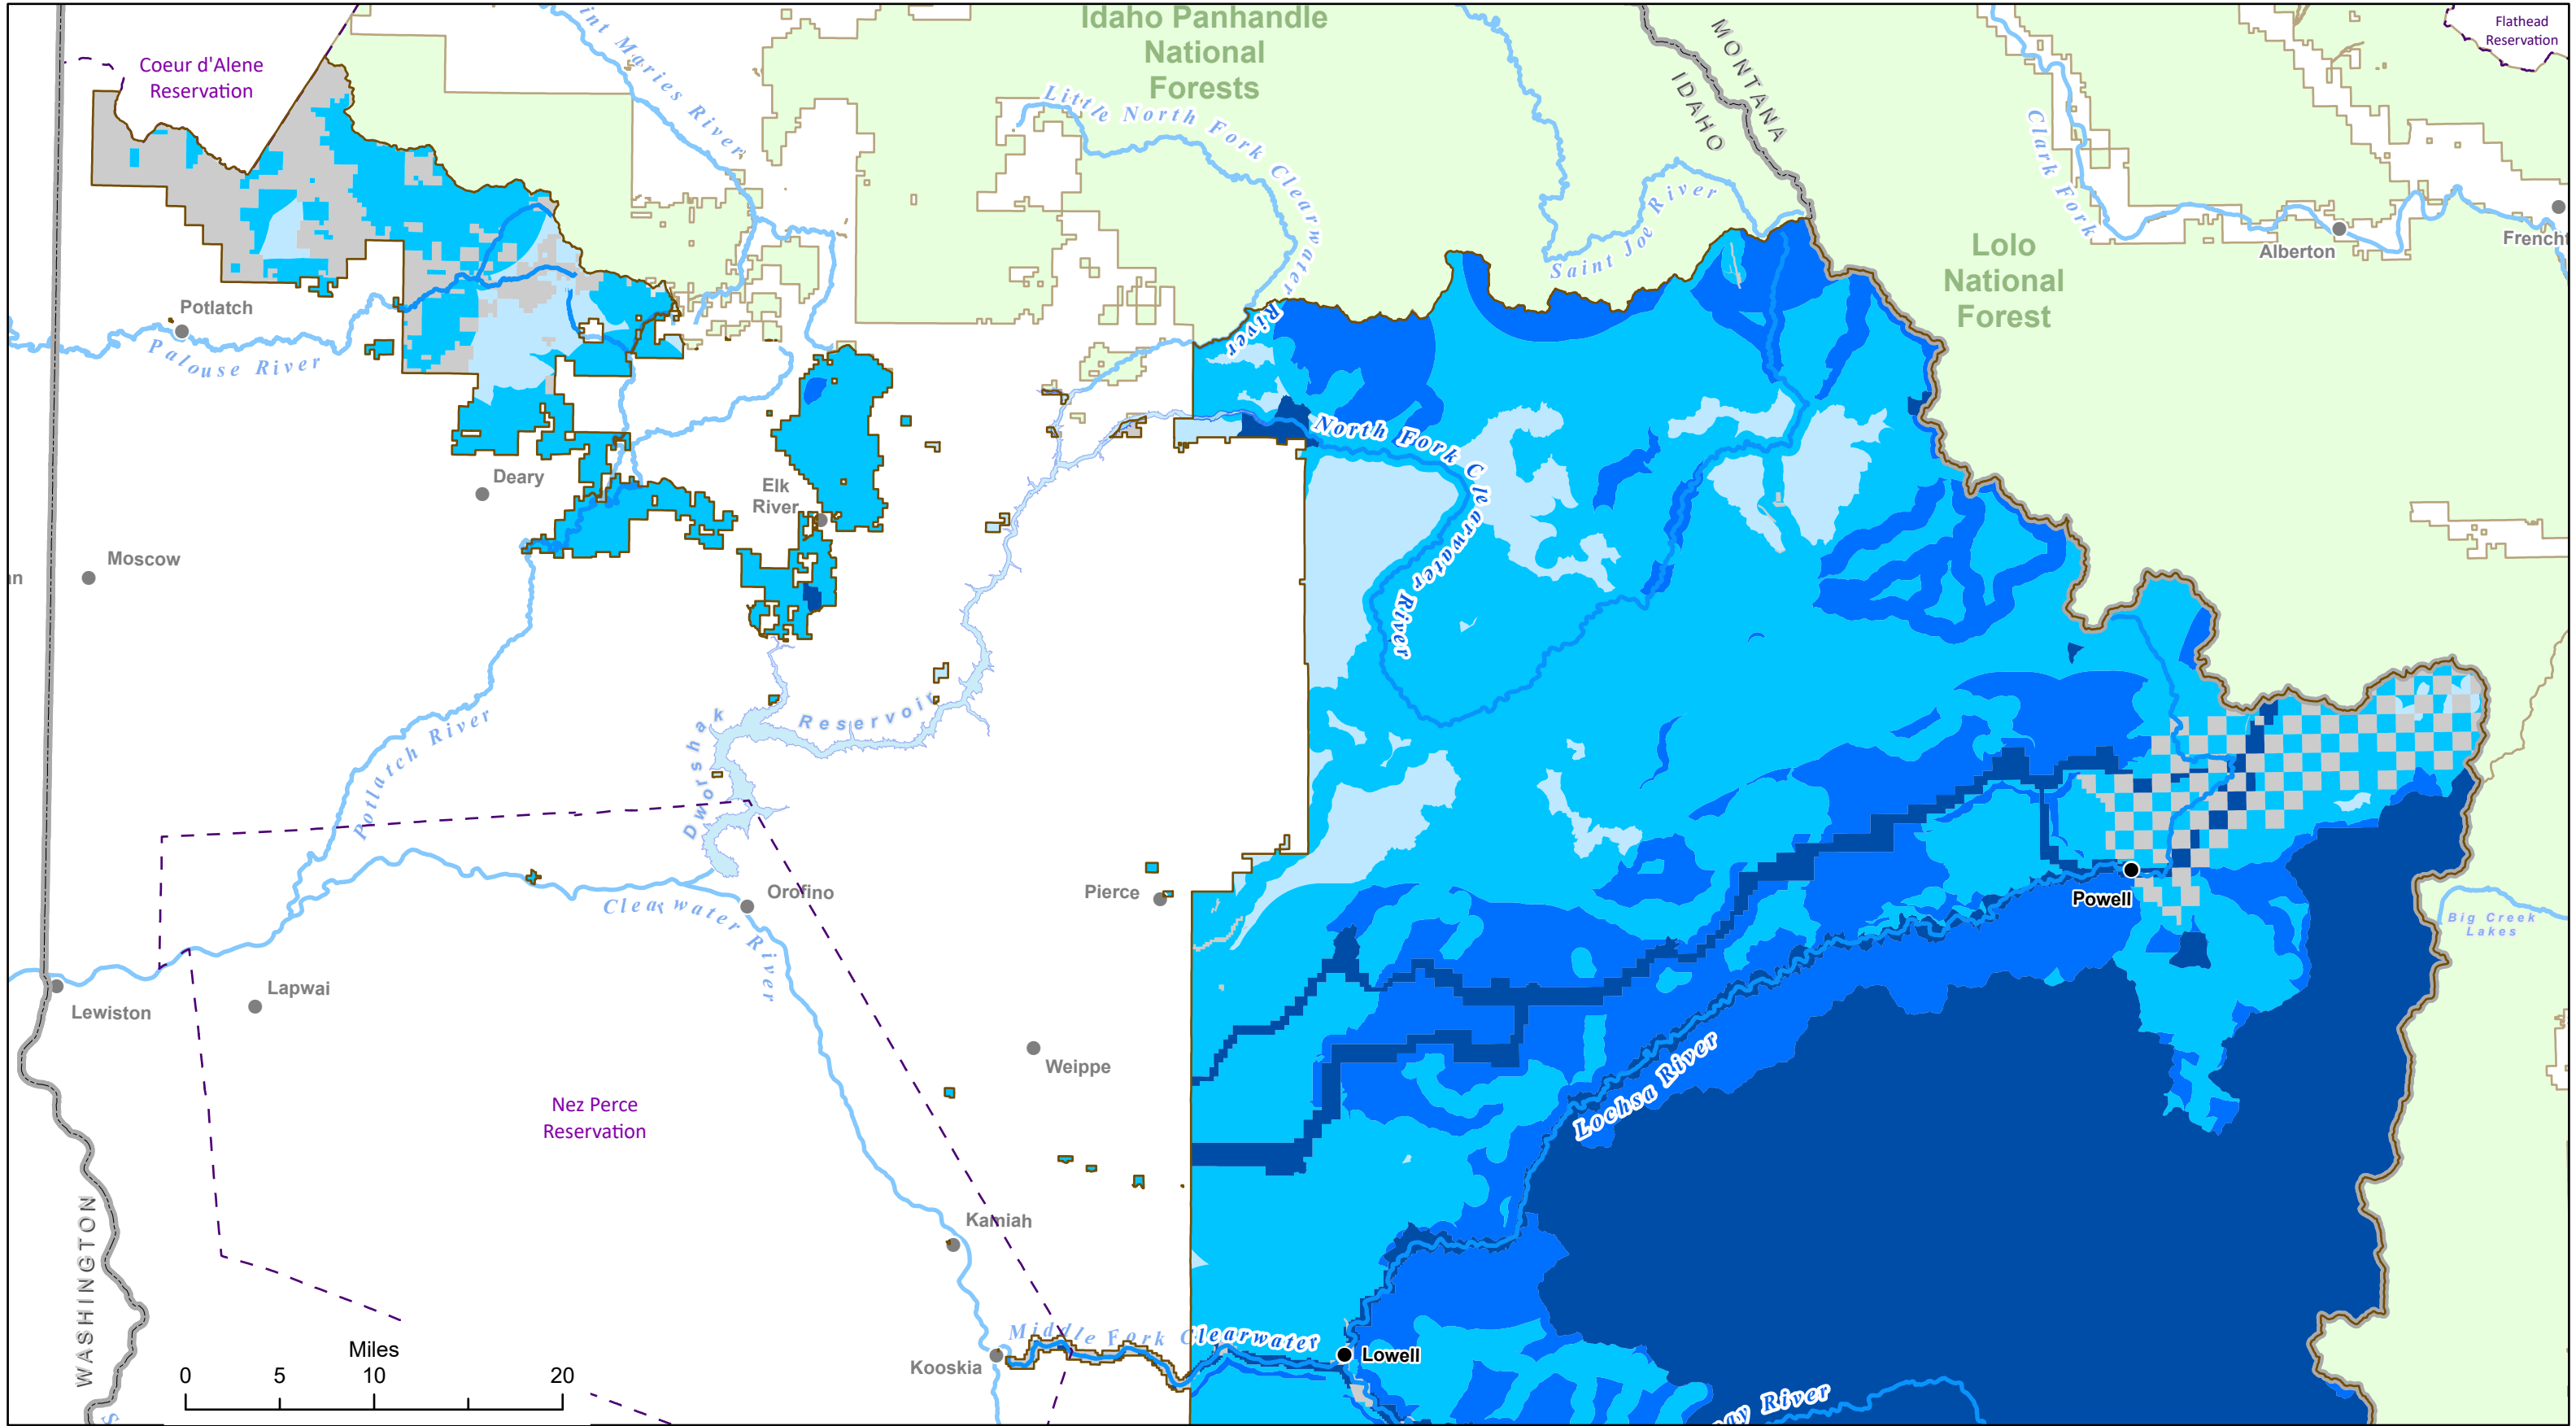

Scenic Integrity Objectives

Nez Perce-Clearwater National Forests (NPC)

2023 Land Management Plan

No Action Alternative: Northern Portion of the Forests

- Very High
- High
- Moderate
- Low
- Non NPC Forest Lands
- Tribal Reservation Boundary
- Other National Forests
- USA State Boundary
- NPC Administrative Forest Boundary

Scenic Integrity Objectives

Nez Perce-Clearwater National Forests (NPC)

2023 Land Management Plan

No Action Alternative: Southern Portion of the Forests

- Very High
- High
- Moderate
- Low
- Non NPC Forest Lands
- Tribal Reservation Boundary
- Other National Forests
- USA State Boundary
- NPC Administrative Forest Boundary

Scenic Integrity Objectives

Nez Perce-Clearwater National Forests (NPC)
2023 Land Management Plan
Alternative W: Northern Portion of the Forests

- Very High
- High
- Moderate
- Low
- Non NPC Forest Lands
- Tribal Reservation Boundary
- Other National Forests
- USA State Boundary
- NPC Administrative Forest Boundary

Scenic Integrity Objectives

Nez Perce-Clearwater National Forests (NPC)
2023 Land Management Plan
Alternative W: Southern Portion of the Forests

- Very High
- High
- Moderate
- Low
- Non NPC Forest Lands
- Tribal Reservation Boundary
- Other National Forests
- USA State Boundary
- NPC Administrative Forest Boundary