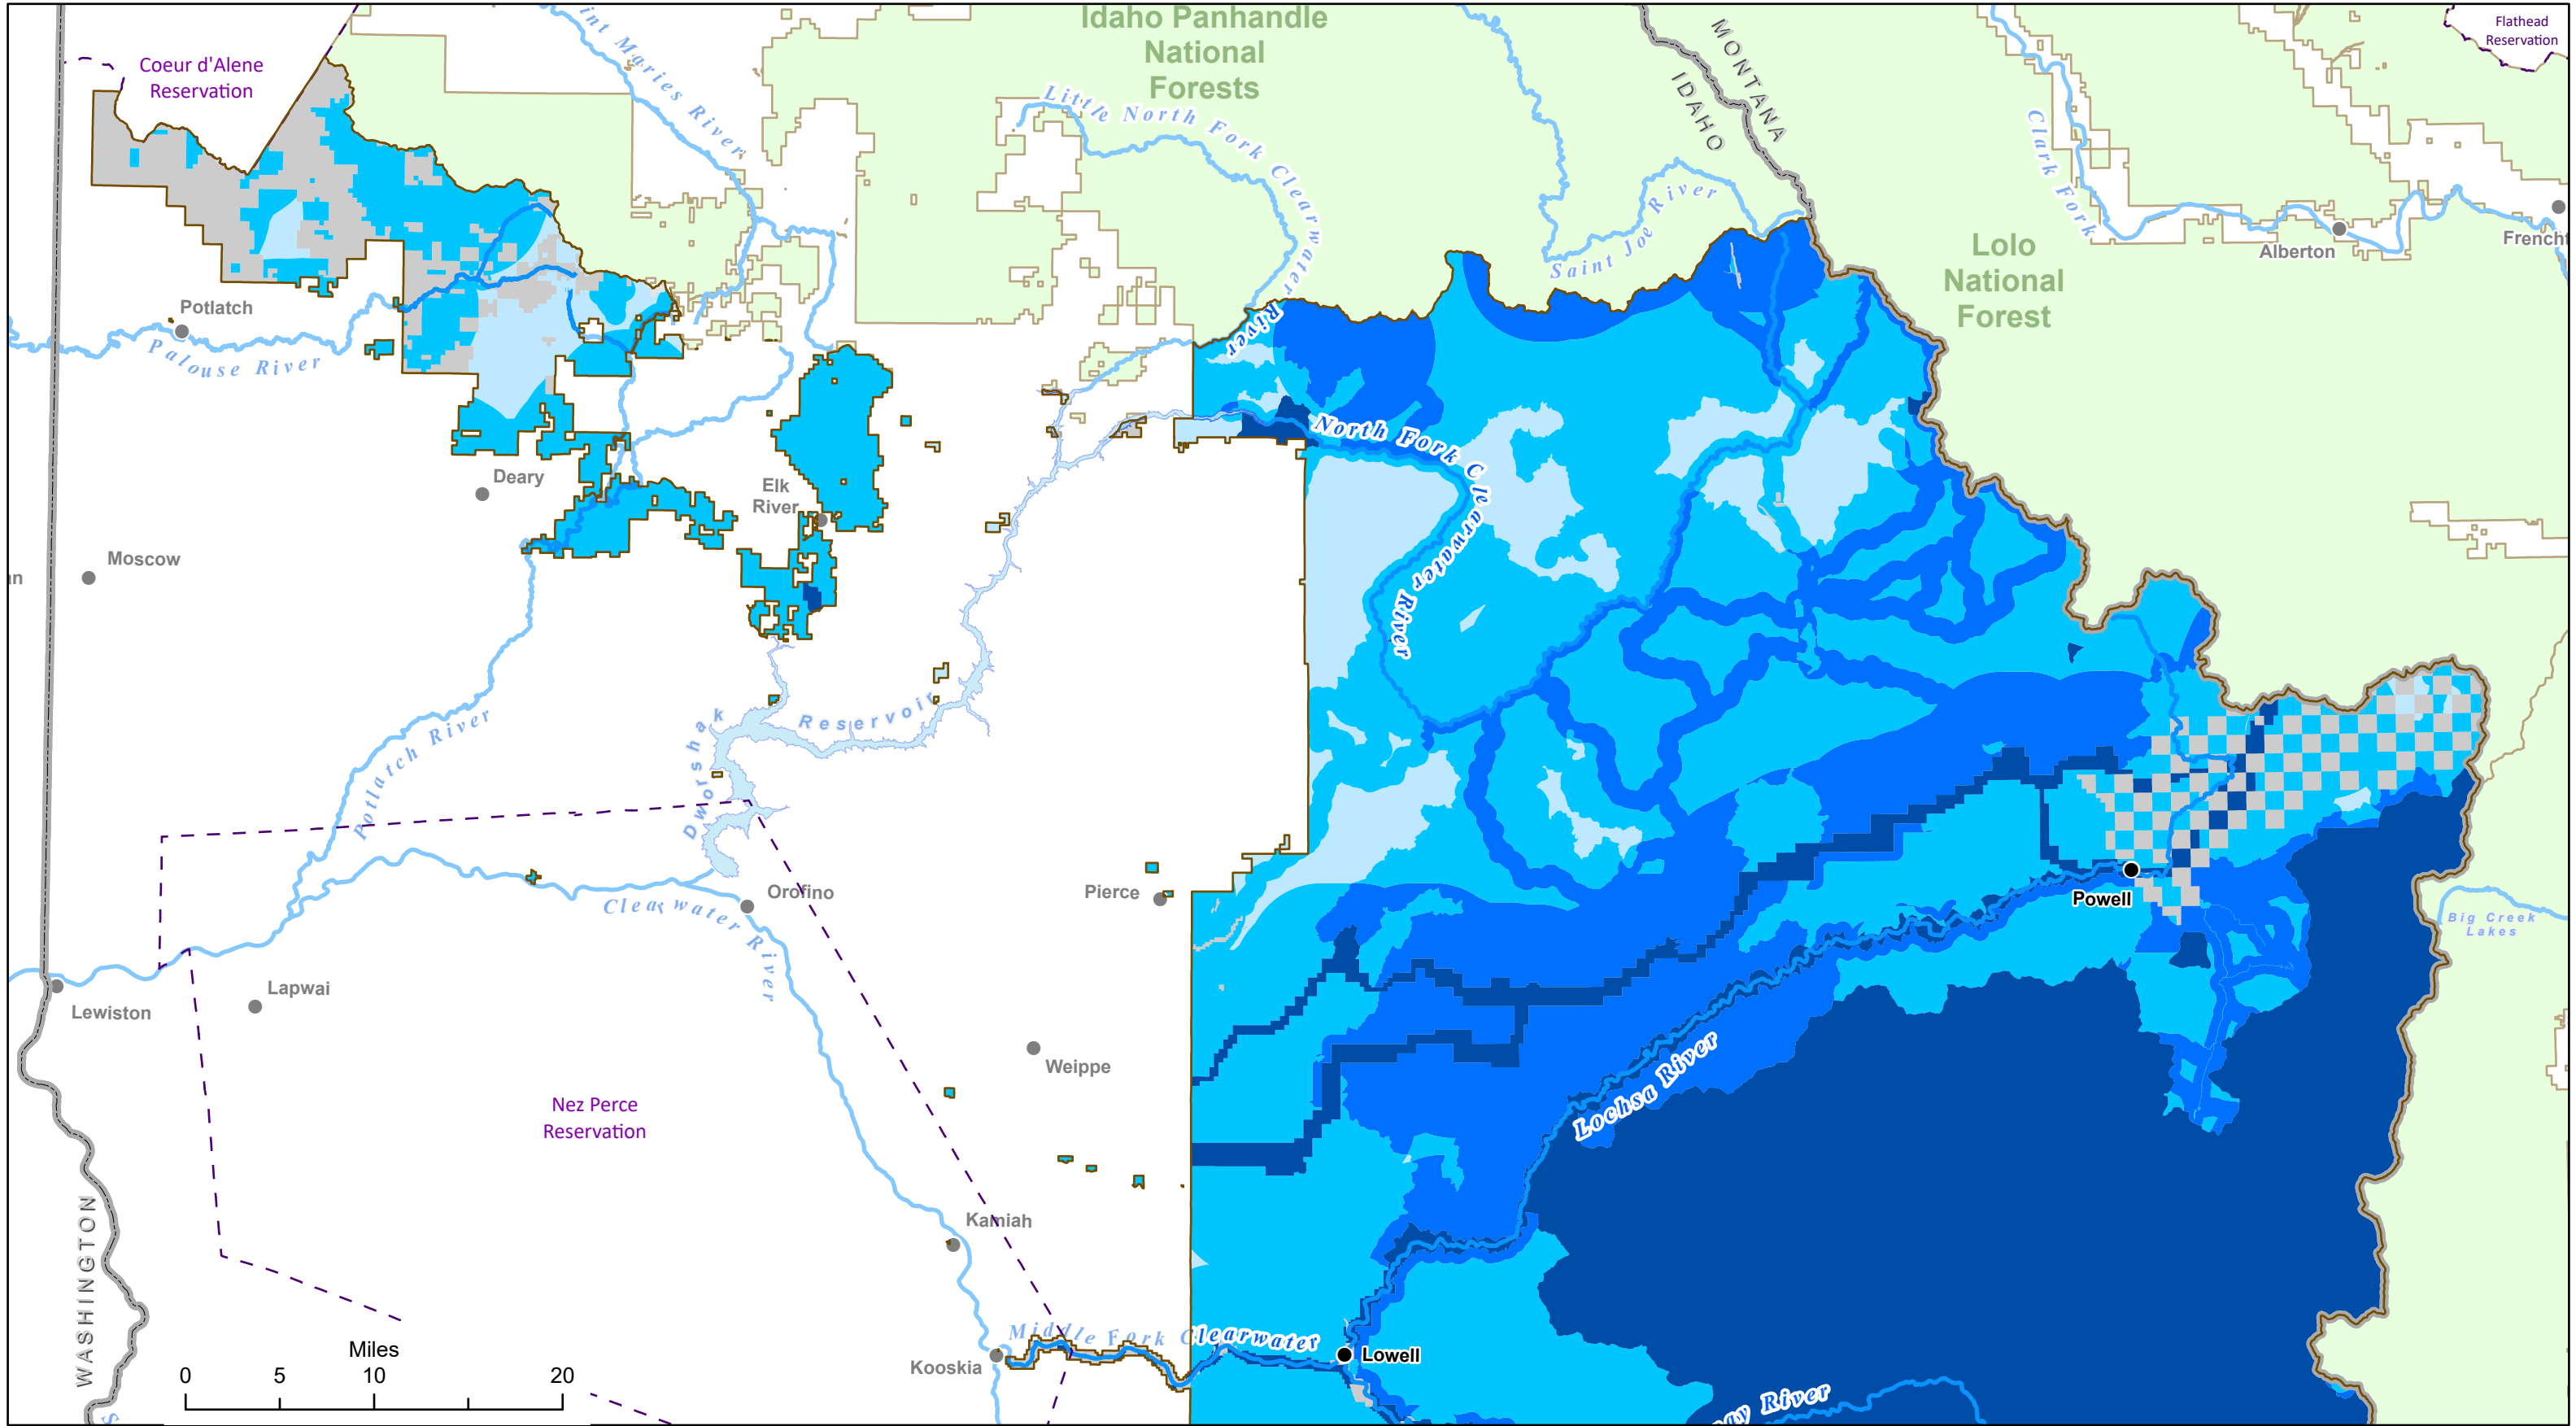

Scenic Integrity Objectives

Nez Perce-Clearwater National Forests (NPC)

2023 Land Management Plan

No Action Alternative: Northern Portion of the Forests

- Very High
- High
- Moderate
- Low
- Non NPC Forest Lands
- Tribal Reservation Boundary
- Other National Forests
- USA State Boundary
- NPC Administrative Forest Boundary

Scenic Integrity Objectives

Nez Perce-Clearwater National Forests (NPC)

2023 Land Management Plan

No Action Alternative: Southern Portion of the Forests

- Very High
- High
- Moderate
- Low
- Non NPC Forest Lands
- Tribal Reservation Boundary
- Other National Forests
- USA State Boundary
- NPC Administrative Forest Boundary

Scenic Integrity Objectives

Nez Perce-Clearwater National Forests (NPC)
2023 Land Management Plan
Alternative W: Northern Portion of the Forests

- Very High
- High
- Moderate
- Low
- Non NPC Forest Lands
- Tribal Reservation Boundary
- Other National Forests
- USA State Boundary
- NPC Administrative Forest Boundary

Scenic Integrity Objectives

Nez Perce-Clearwater National Forests (NPC)
2023 Land Management Plan
Alternative W: Southern Portion of the Forests

- Very High
- High
- Moderate
- Low
- Non NPC Forest Lands
- Tribal Reservation Boundary
- Other National Forests
- USA State Boundary
- NPC Administrative Forest Boundary