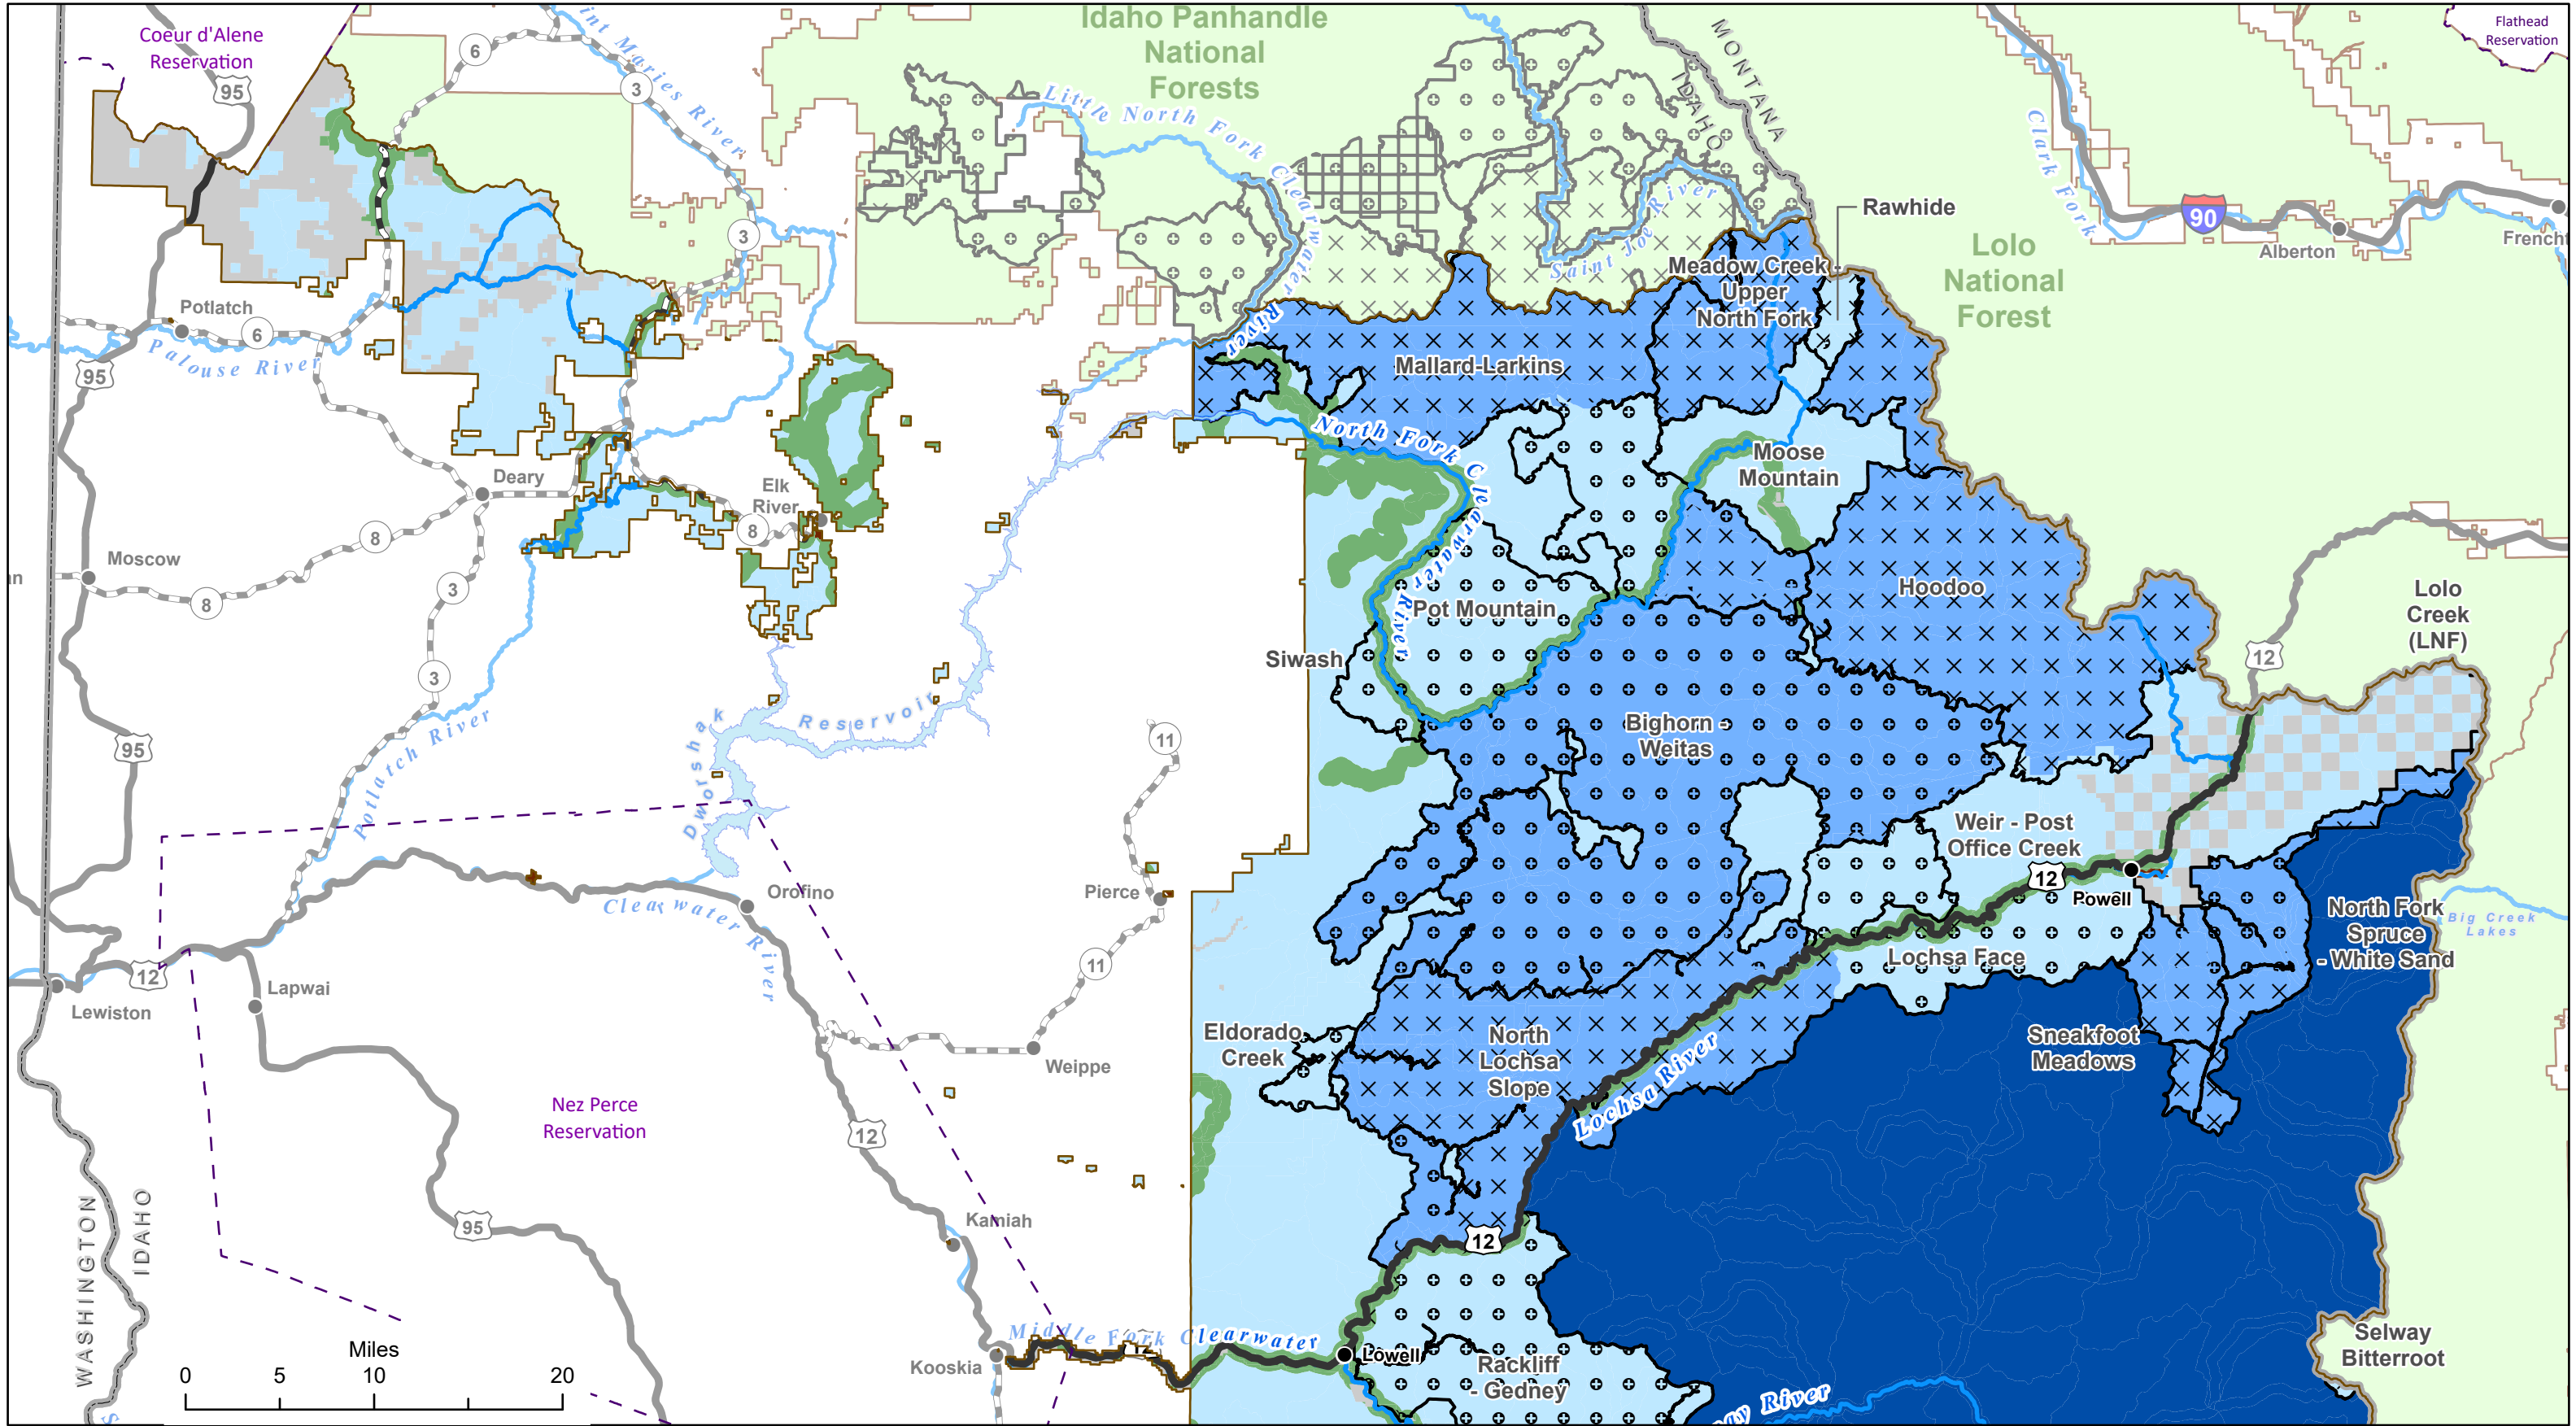

Winter ROS

- Rural
- Roaded Natural

Idaho Roadless Area

- Semi-primitive Motorized
- Semi-primitive Non-motorized
- Primitive
- Other Theme
- Backcountry Restoration

Other Land

- Non NPC Forest Lands
- Other National Forests
- Tribal Reservation Boundary

Winter ROS and Idaho Roadless

Nez Perce-Clearwater National Forests (NPC)
2023 Land Management Plan
Alternative W: Northern Portion of the Forests

Winter ROS

- Rural
- Roaded Natural

- Semi-primitive Motorized
- Semi-primitive Non-motorized
- Primitive

Idaho Roadless Area

- Other Theme
- Backcountry Restoration

- Non NPC Forest Lands
- Other National Forests
- Tribal Reservation Boundary

Winter ROS and Idaho Roadless

Nez Perce-Clearwater National Forests (NPC)
2023 Land Management Plan
Alternative W: Southern Portion of the Forests