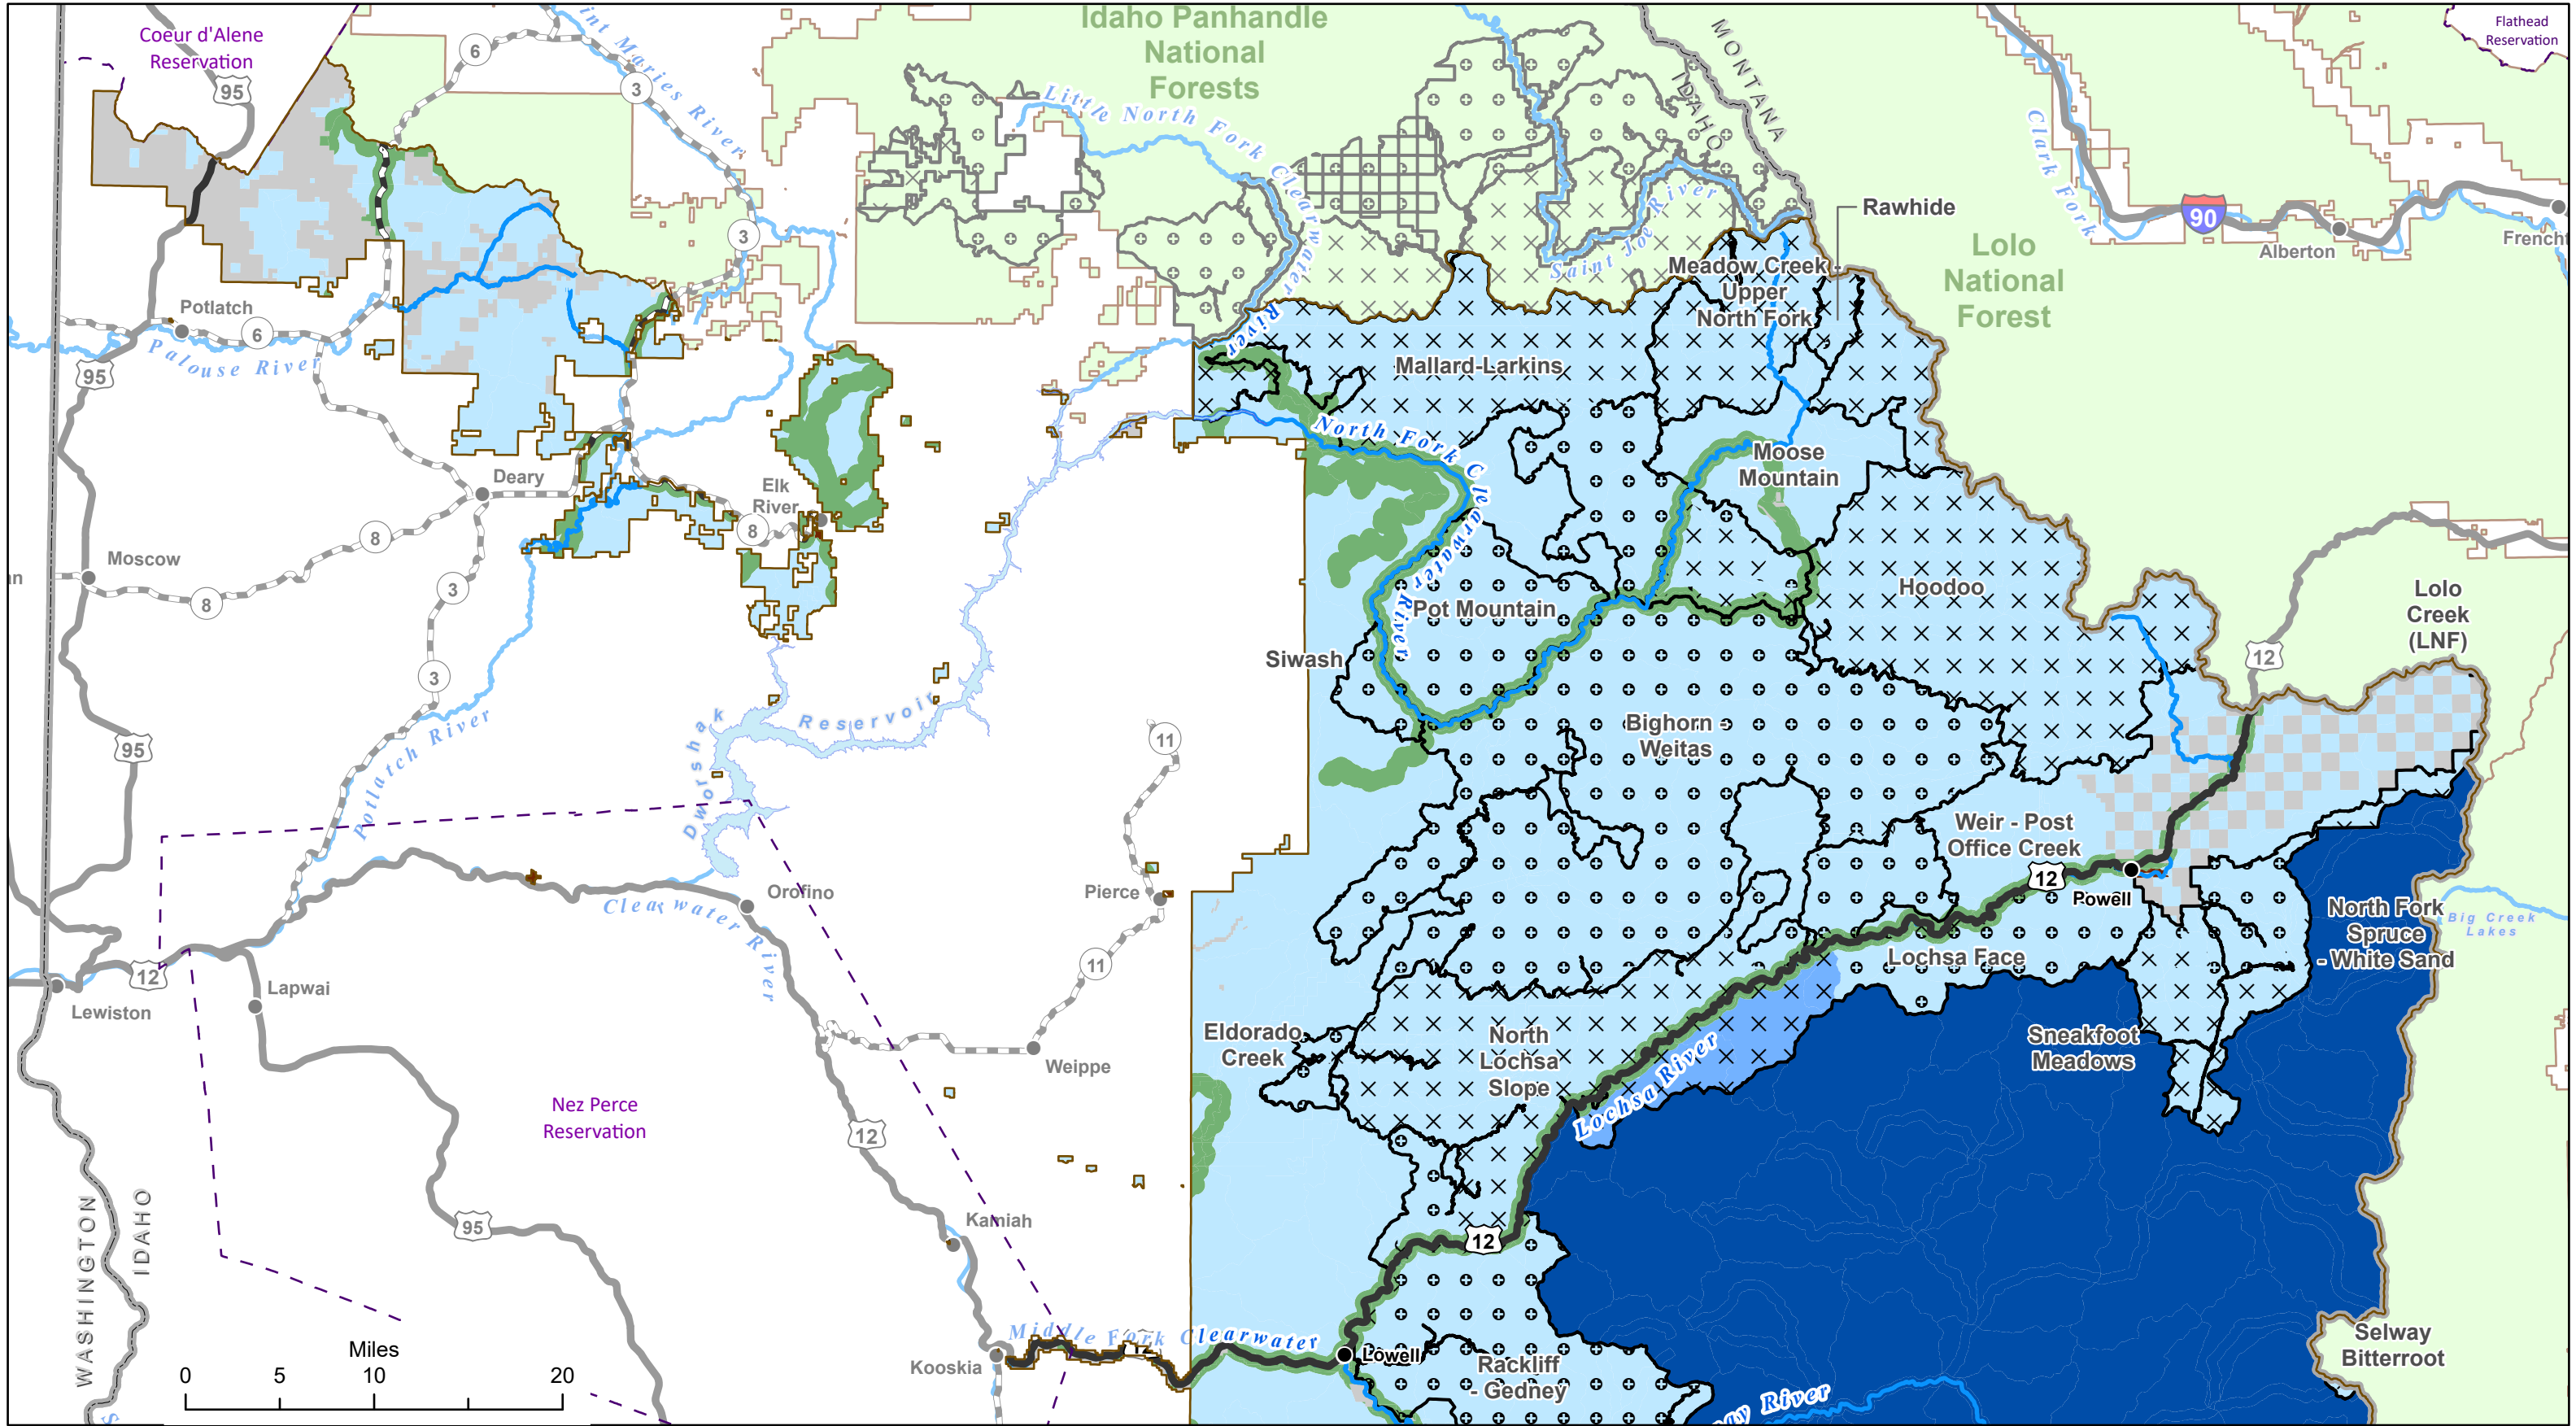

Winter ROS and Idaho Roadless

Nez Perce-Clearwater National Forests (NPC)
2023 Land Management Plan
Alternative Z: Northern Portion of the Forests

Winter ROS

- Rural
- Roaded Natural

Idaho Roadless Area

- Semi-primitive Motorized
- Semi-primitive Non-motorized
- Primitive
- Other Theme
- Backcountry Restoration

Non NPC Forest Lands

- Other National Forests
- Tribal Reservation Boundary

Winter ROS and Idaho Roadless

Nez Perce-Clearwater National Forests (NPC)

2023 Land Management Plan

Alternative Z: Southern Portion of the Forests