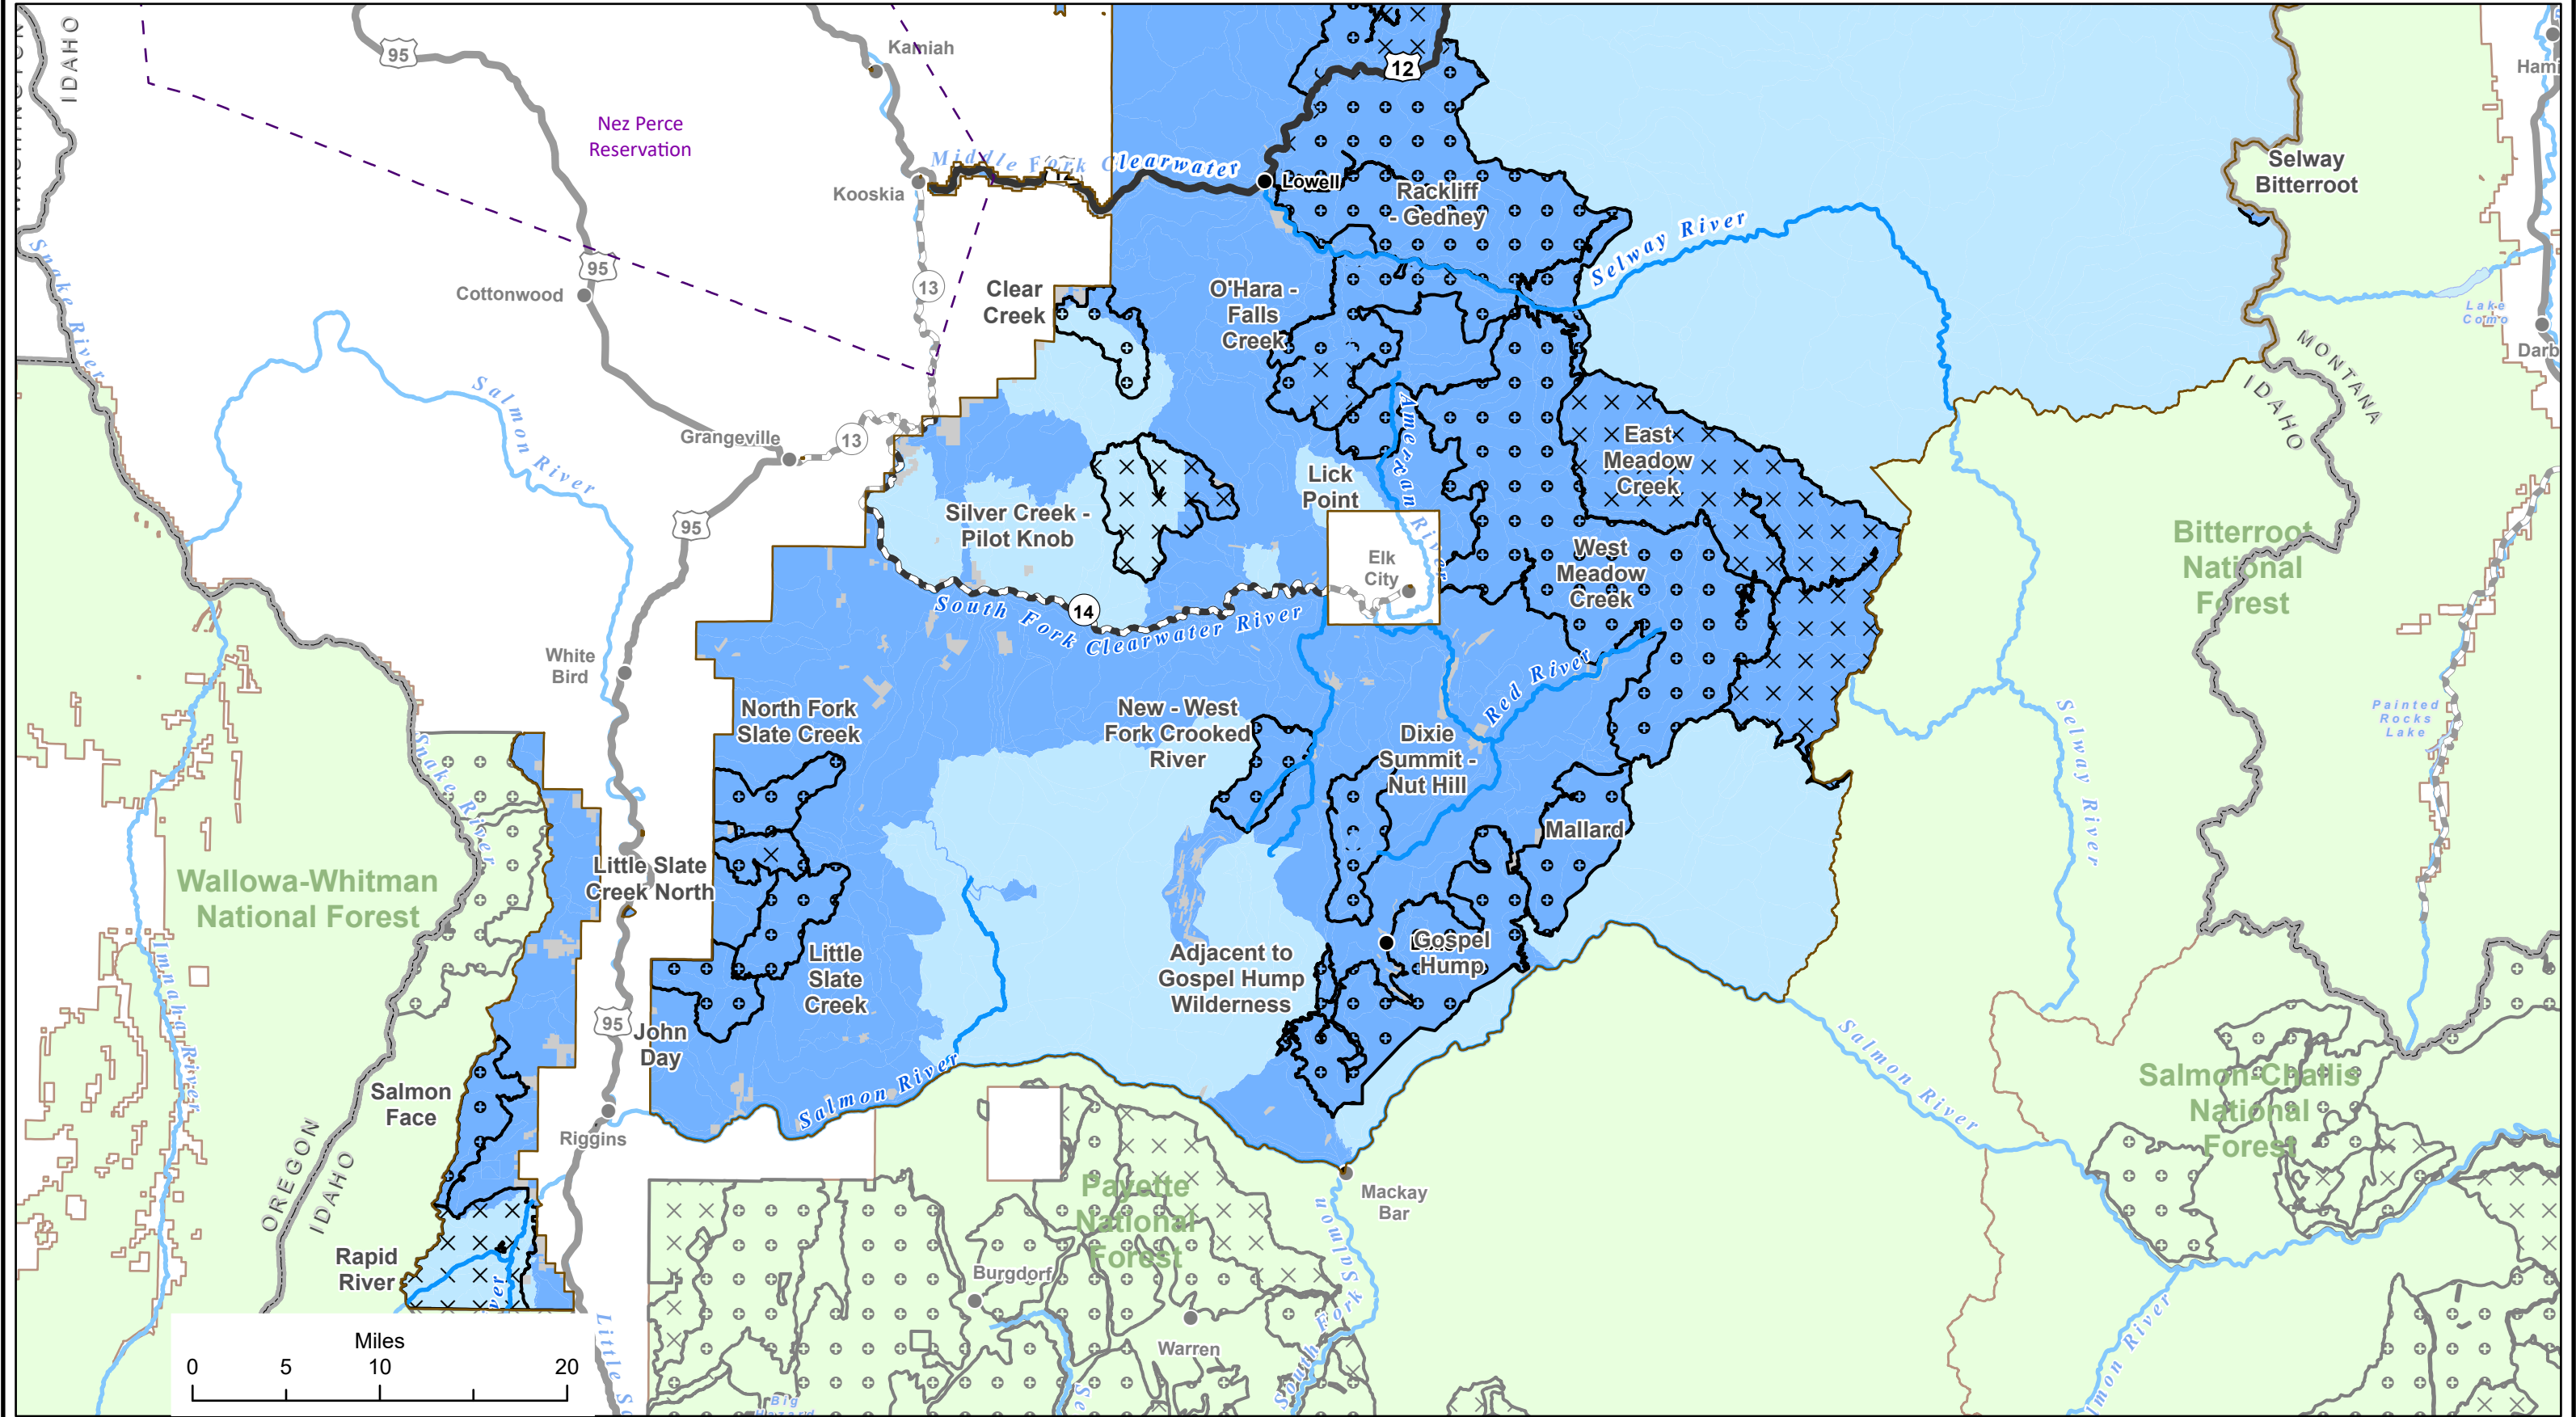

Winter ROS and Idaho Roadless

Nez Perce-Clearwater National Forests (NPC)

2023 Land Management Plan

No Action Alternative: Northern Portion of the Forests

Winter ROS

M: Motorized

NM: Non-Motorized

Idaho Roadless Area

Other Theme

Backcountry Restoration

Non NPC Forest Lands

Other National Forests

Tribal Reservation Boundary

Winter ROS and Idaho Roadless

Nez Perce-Clearwater National Forests (NPC)
2023 Land Management Plan
No Action Alternative: Southern Portion of the Forests

Winter ROS

- M: Motorized
- NM: Non-Motorized

Idaho Roadless Area

- Other Theme
- Backcountry Restoration

- Non NPC Forest Lands
- Other National Forests
- Tribal Reservation Boundary

Winter ROS and Idaho Roadless

Nez Perce-Clearwater National Forests (NPC)

2023 Land Management Plan

Preferred Alternative: Northern Portion of the Forests

Winter ROS

- Rural
- Roaded Natural

Idaho Roadless Area

- Semi-primitive Motorized
- Semi-primitive Non-motorized
- Primitive
- Other Theme
- Backcountry Restoration