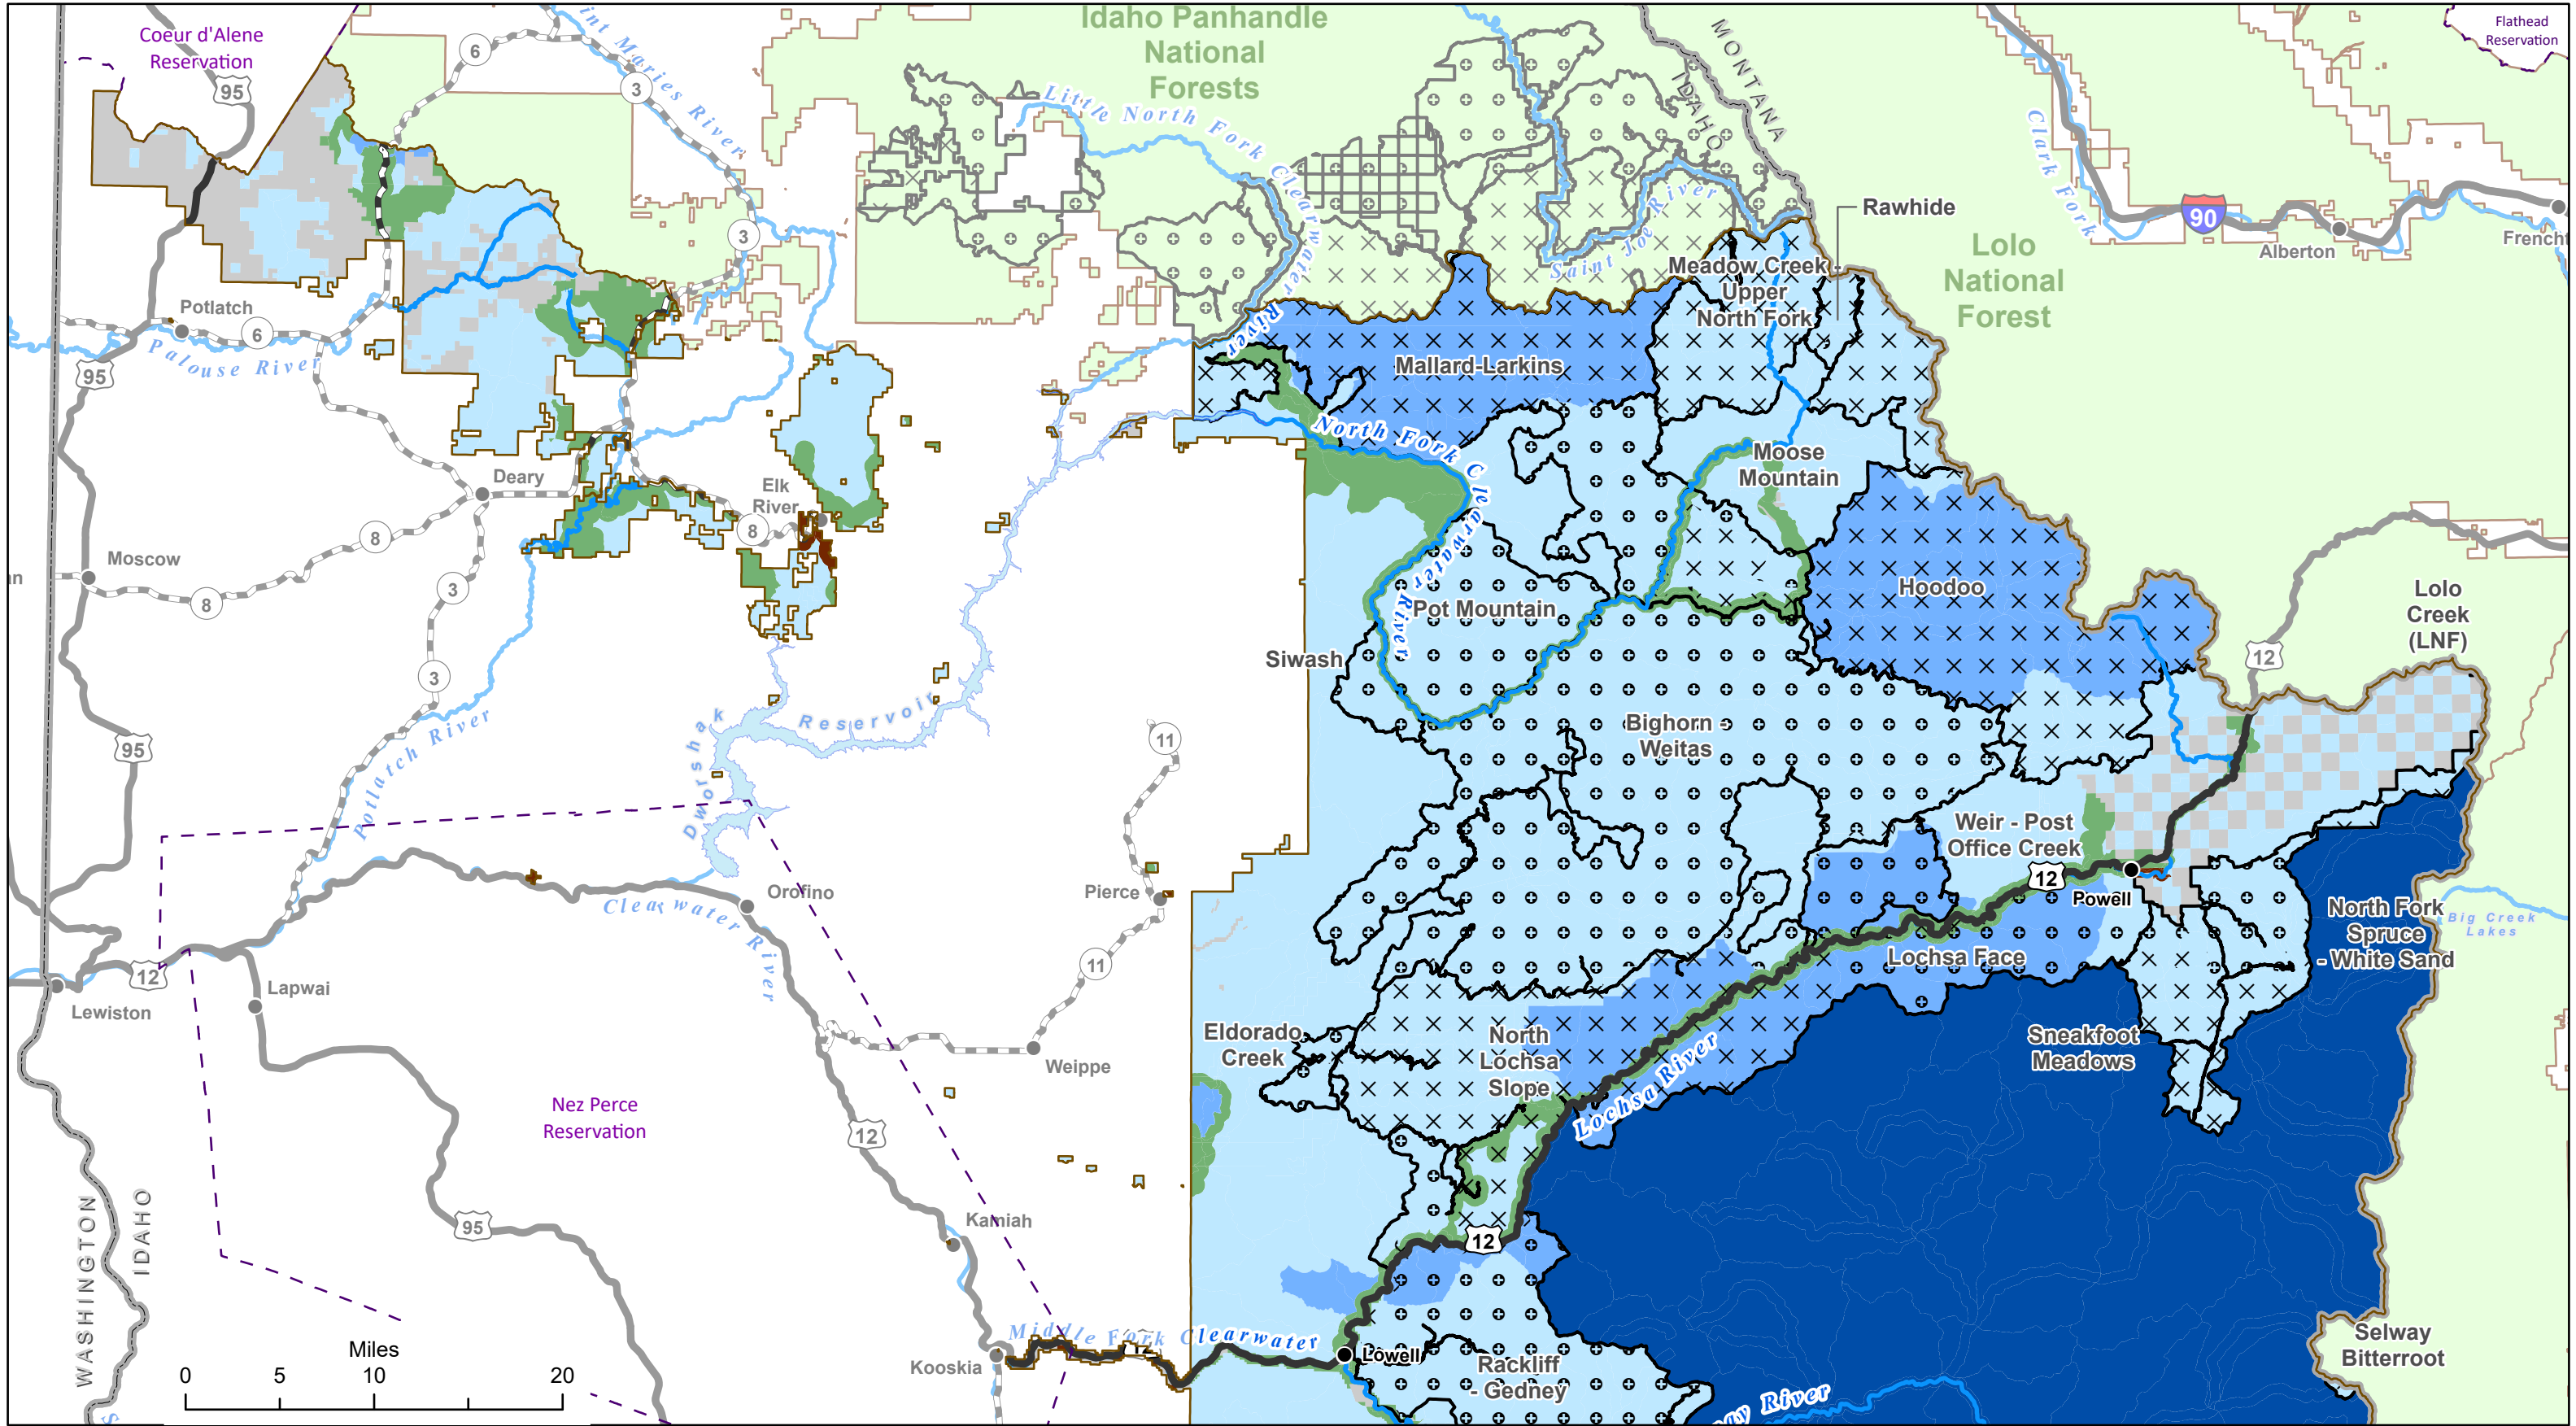

Winter ROS

- M: Motorized
- NM: Non-Motorized

Idaho Roadless Area

- Other Theme
- Backcountry Restoration

- Non NPC Forest Lands
- Other National Forests
- Tribal Reservation Boundary

Winter ROS and Idaho Roadless

Nez Perce-Clearwater National Forests (NPC)

2023 Land Management Plan

Preferred Alternative: Northern Portion of the Forests

Winter ROS

- Rural
- Roaded Natural

Idaho Roadless Area

- Semi-primitive Motorized
- Semi-primitive Non-motorized
- Primitive
- Other Theme
- Backcountry Restoration

Non NPC Forest Lands

- Other National Forests
- Tribal Reservation Boundary

Winter ROS and Idaho Roadless

Nez Perce-Clearwater National Forests (NPC)
2023 Land Management Plan
Preferred Alternative: Southern Portion of the Forests

Winter ROS

- Rural
- Roaded Natural

Idaho Roadless Area

- Semi-primitive Motorized
- Semi-primitive Non-motorized
- Primitive
- Other Theme
- Backcountry Restoration

Other Land

- Non NPC Forest Lands
- Other National Forests
- Tribal Reservation Boundary