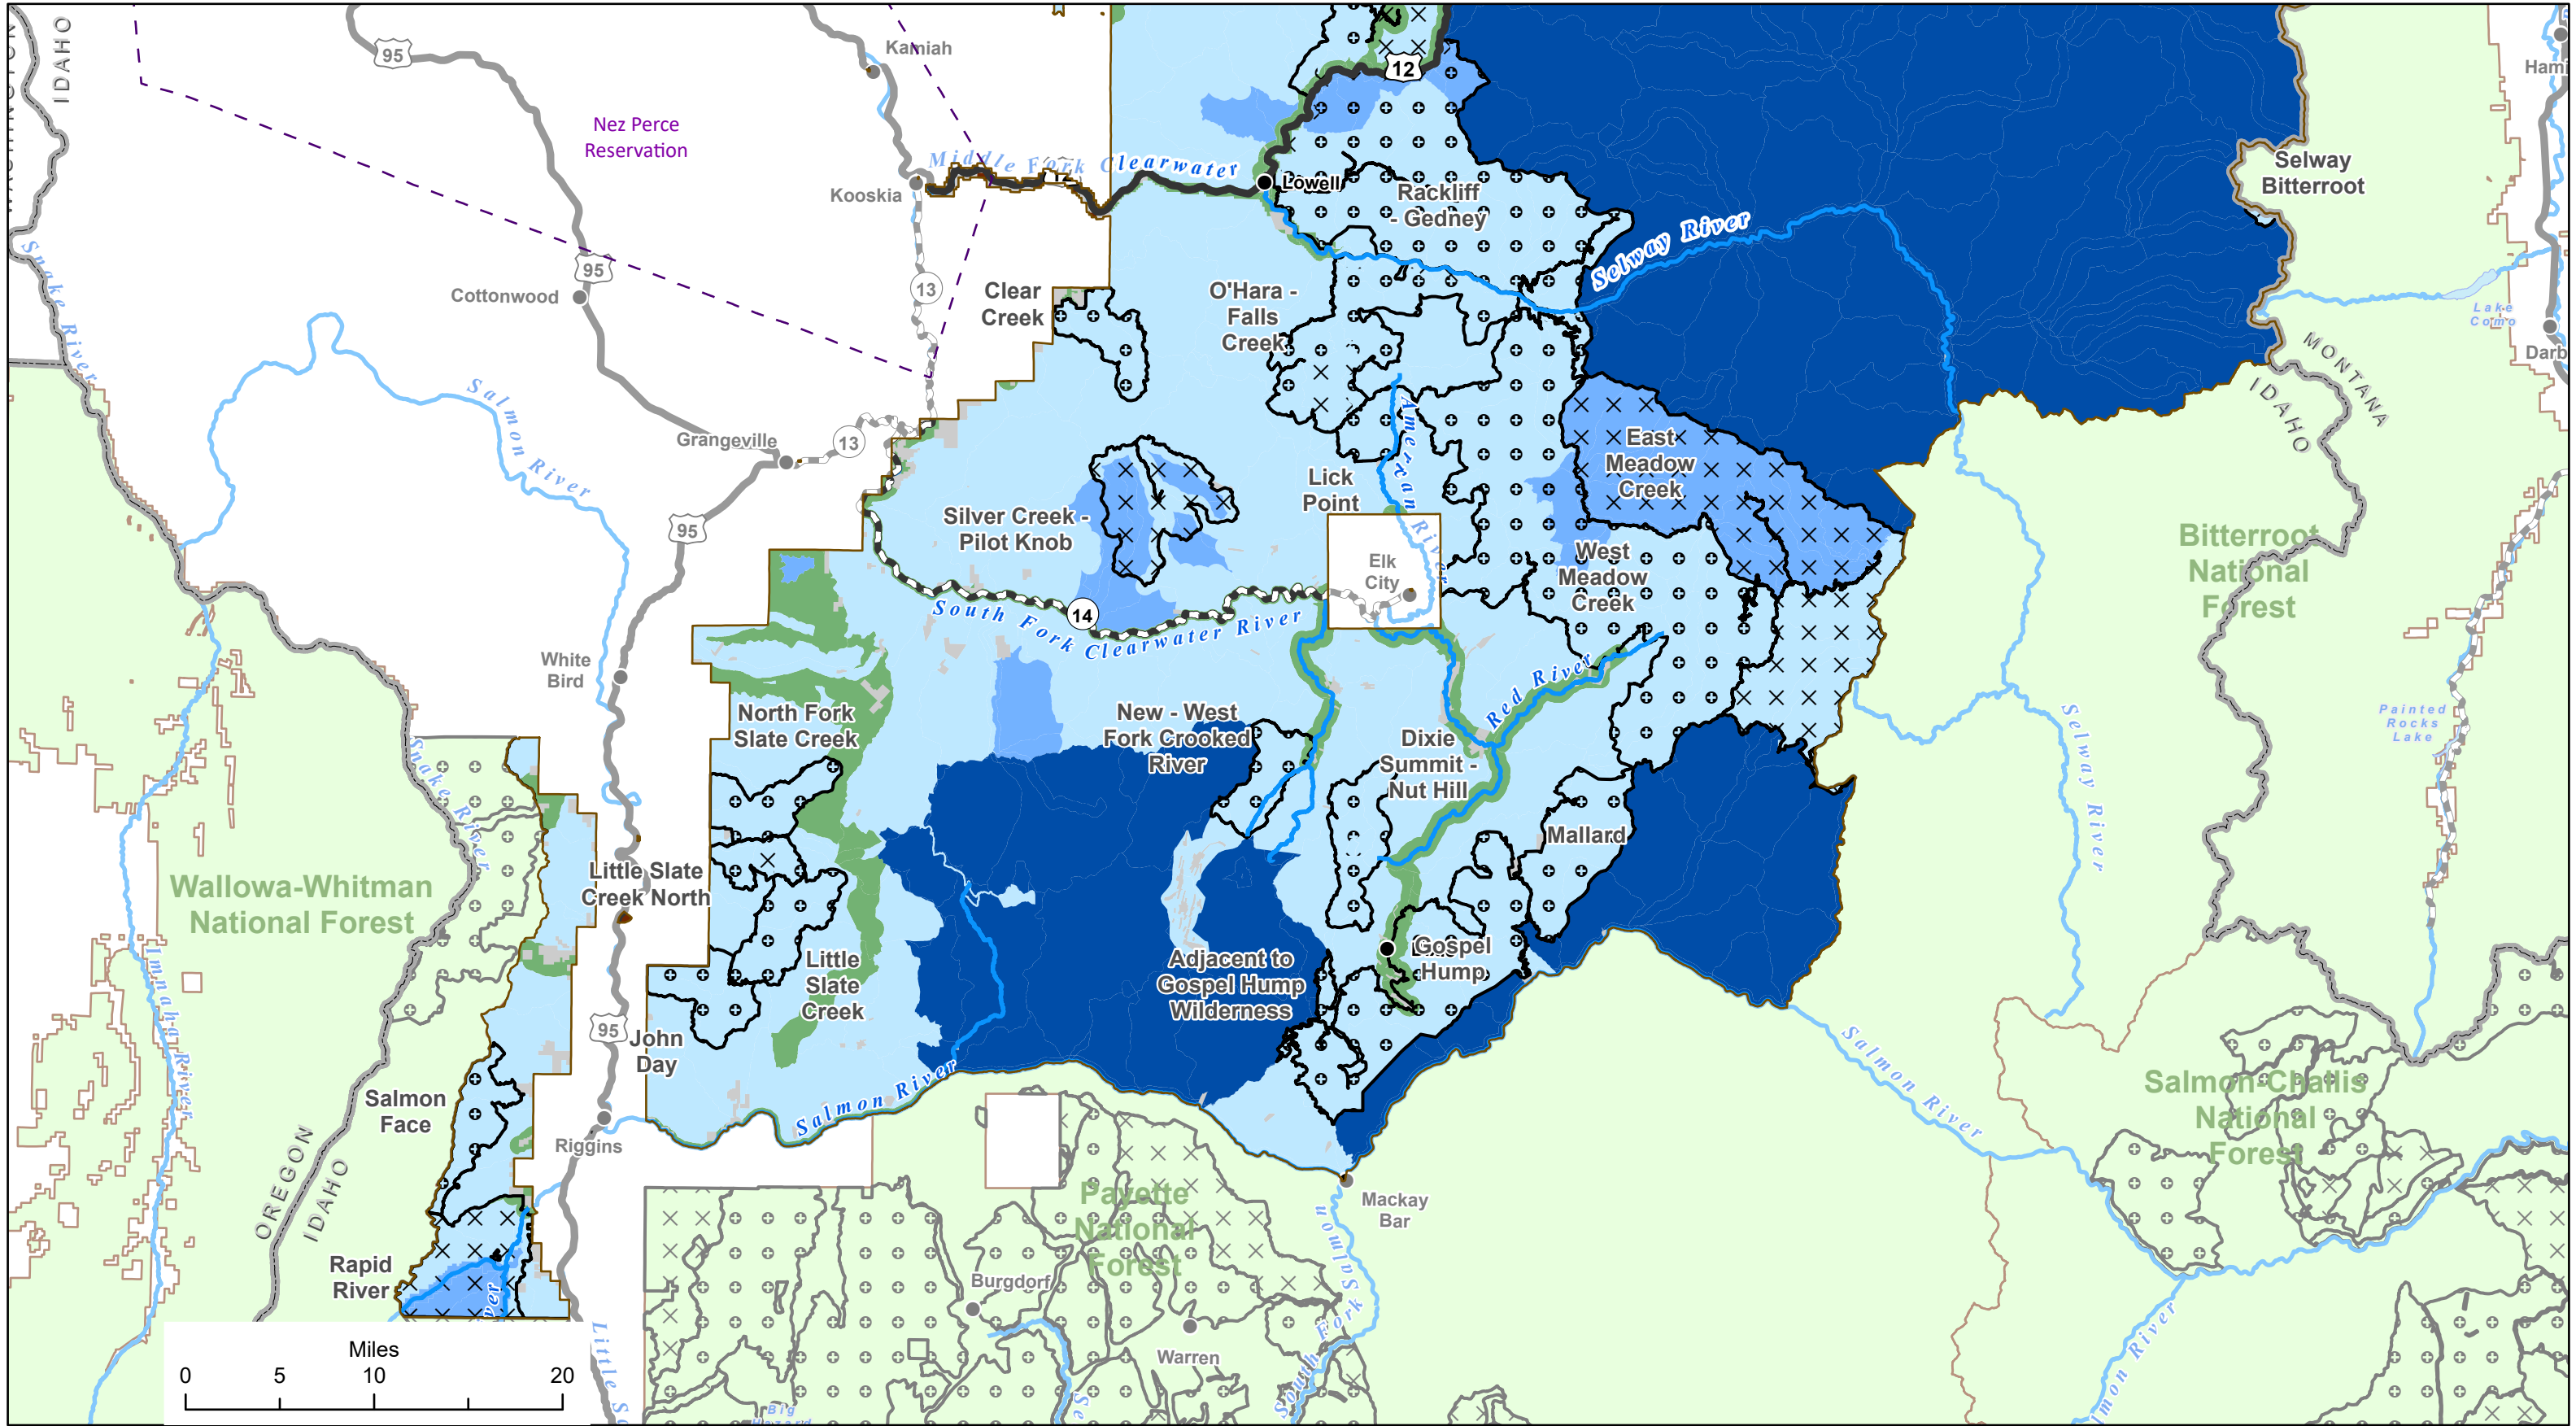

Winter ROS

- Rural
- Roaded Natural

Idaho Roadless Area

- Semi-primitive Motorized
- Semi-primitive Non-motorized
- Primitive
- Other Theme
- Backcountry Restoration

Other Land

- Non NPC Forest Lands
- Other National Forests
- Tribal Reservation Boundary

Winter ROS and Idaho Roadless

Nez Perce-Clearwater National Forests (NPC)
2023 Land Management Plan
Alternative W: Northern Portion of the Forests

Winter ROS

- Rural
- Roaded Natural

- Semi-primitive Motorized
- Semi-primitive Non-motorized
- Primitive