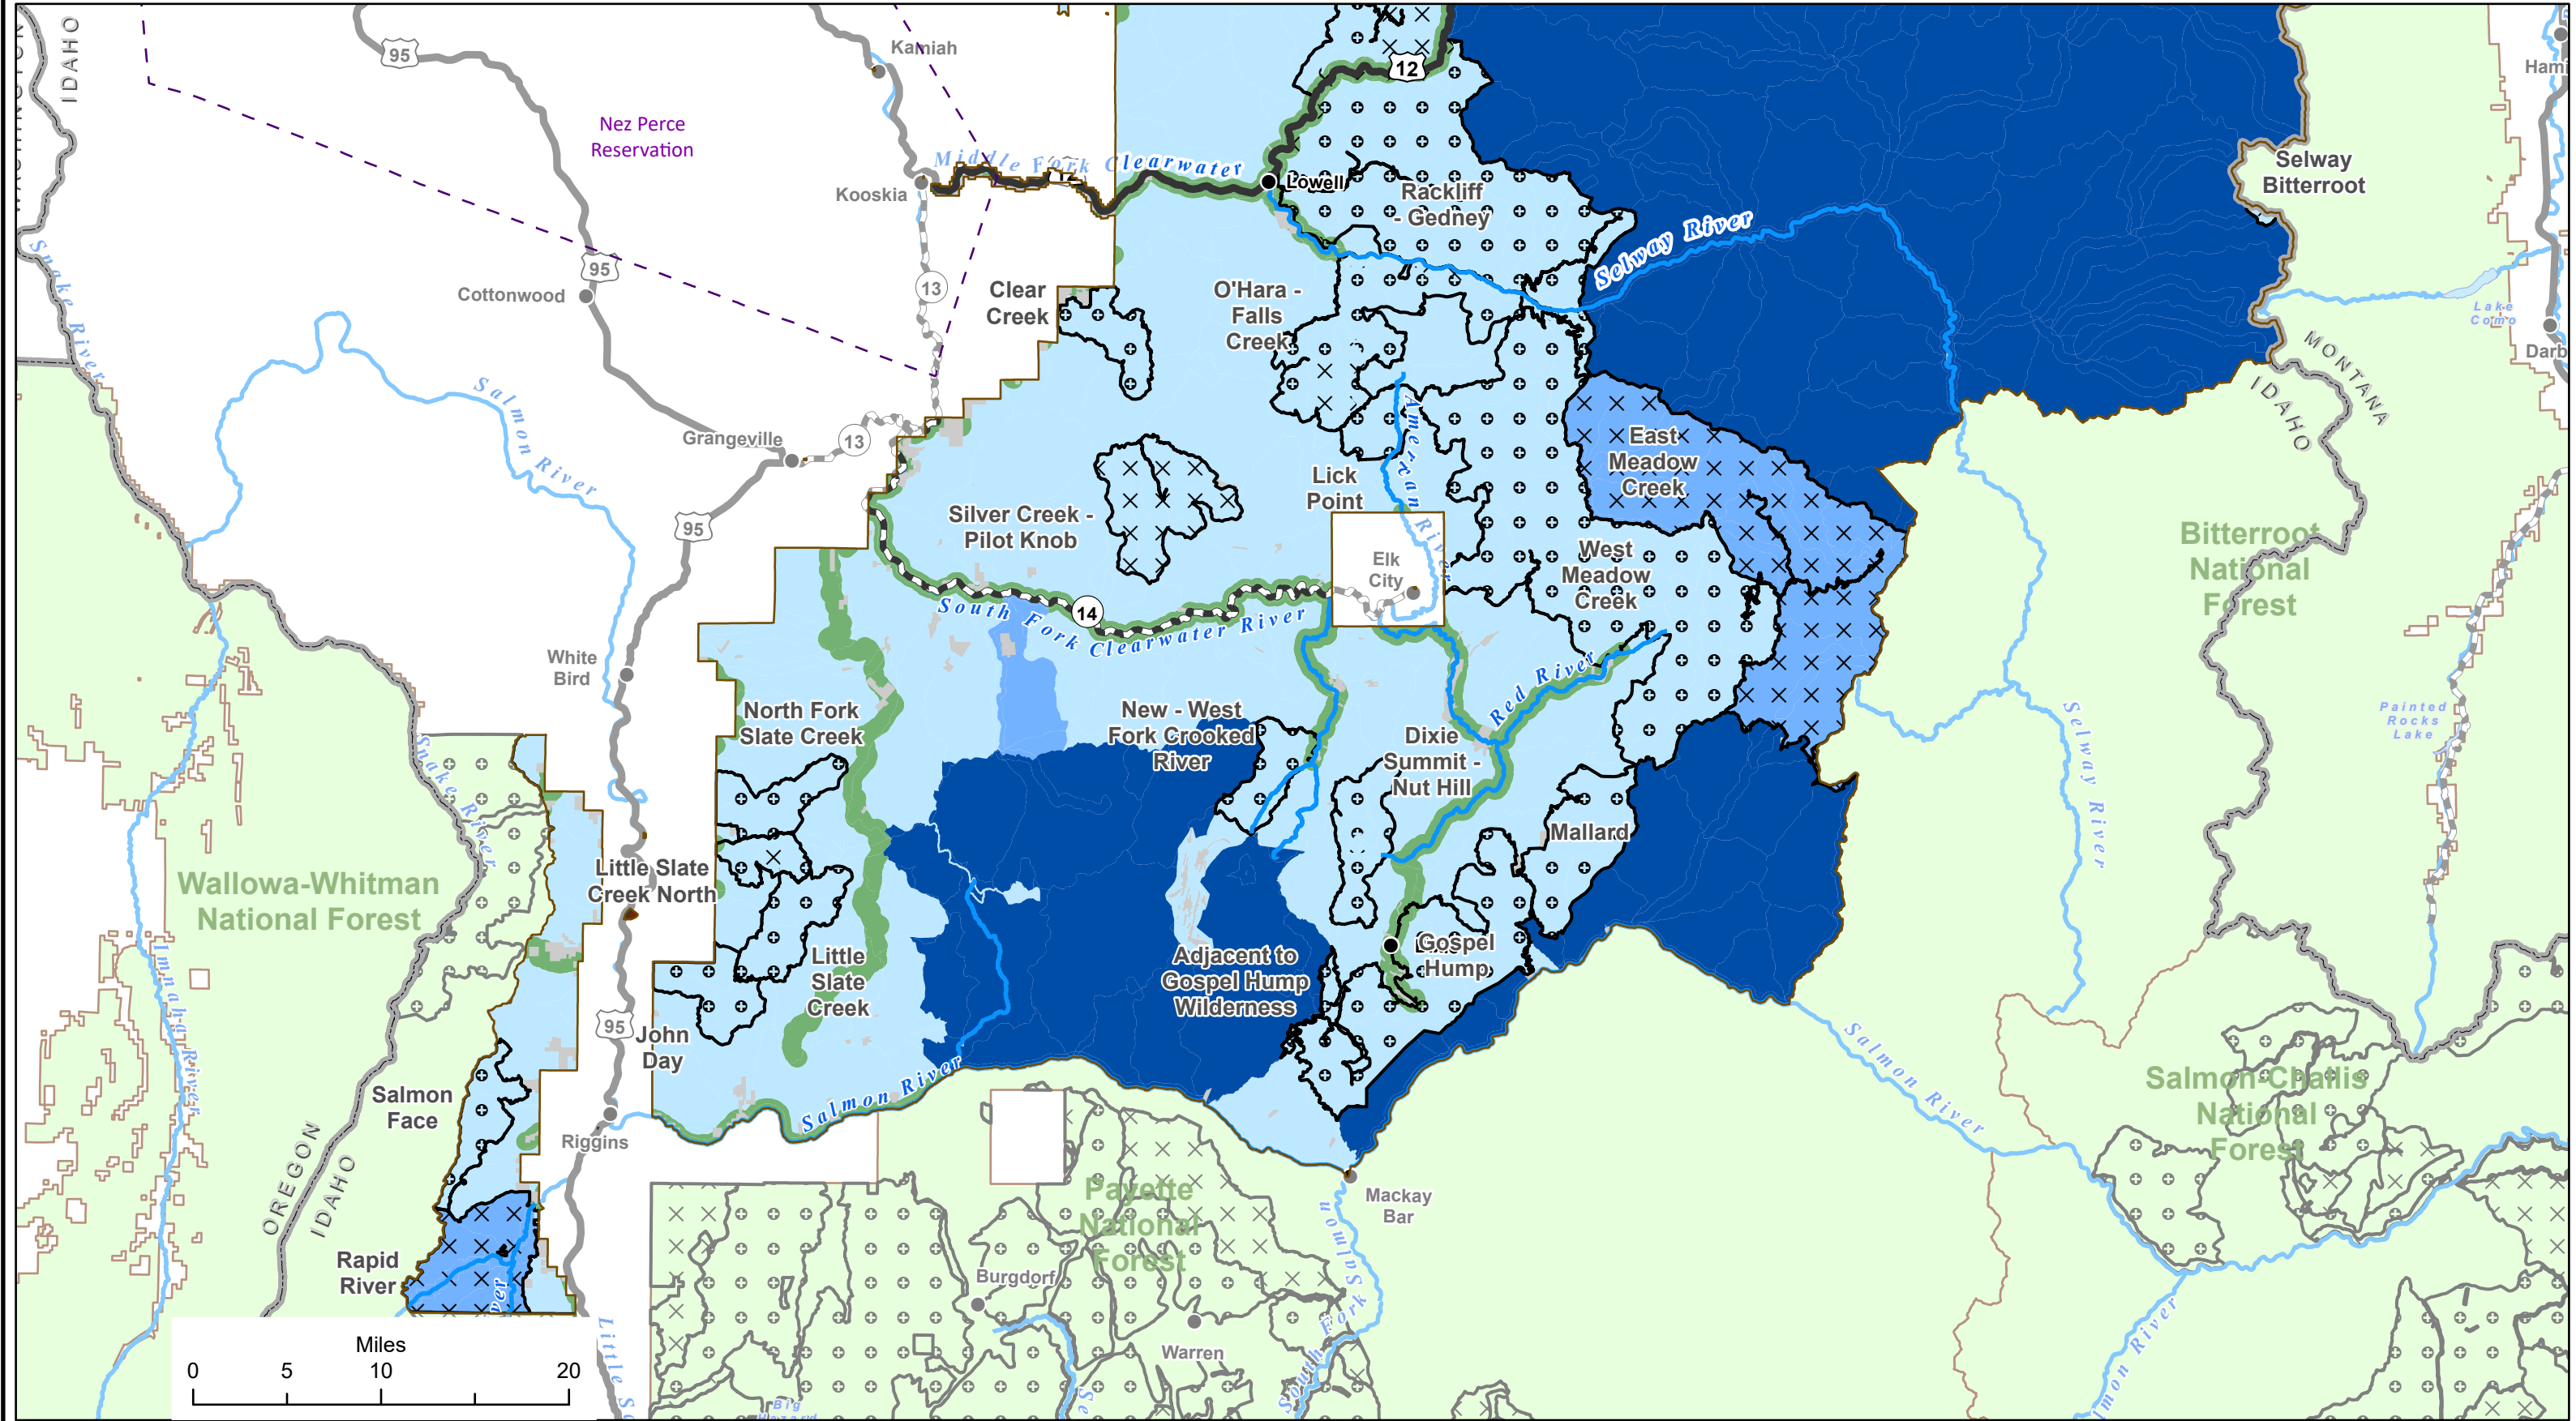

Winter ROS

- Rural
- Roaded Natural

- Semi-primitive Motorized
- Semi-primitive Non-motorized
- Primitive

Idaho Roadless Area

- Other Theme
- Backcountry Restoration

- Non NPC Forest Lands
- Other National Forests
- Tribal Reservation Boundary

Winter ROS and Idaho Roadless

Nez Perce-Clearwater National Forests (NPC)
2023 Land Management Plan
Alternative Z: Northern Portion of the Forests

Winter ROS

- Rural
- Roaded Natural

Idaho Roadless Area

- Semi-primitive Motorized
- Semi-primitive Non-motorized
- Primitive
- Other Theme
- Backcountry Restoration