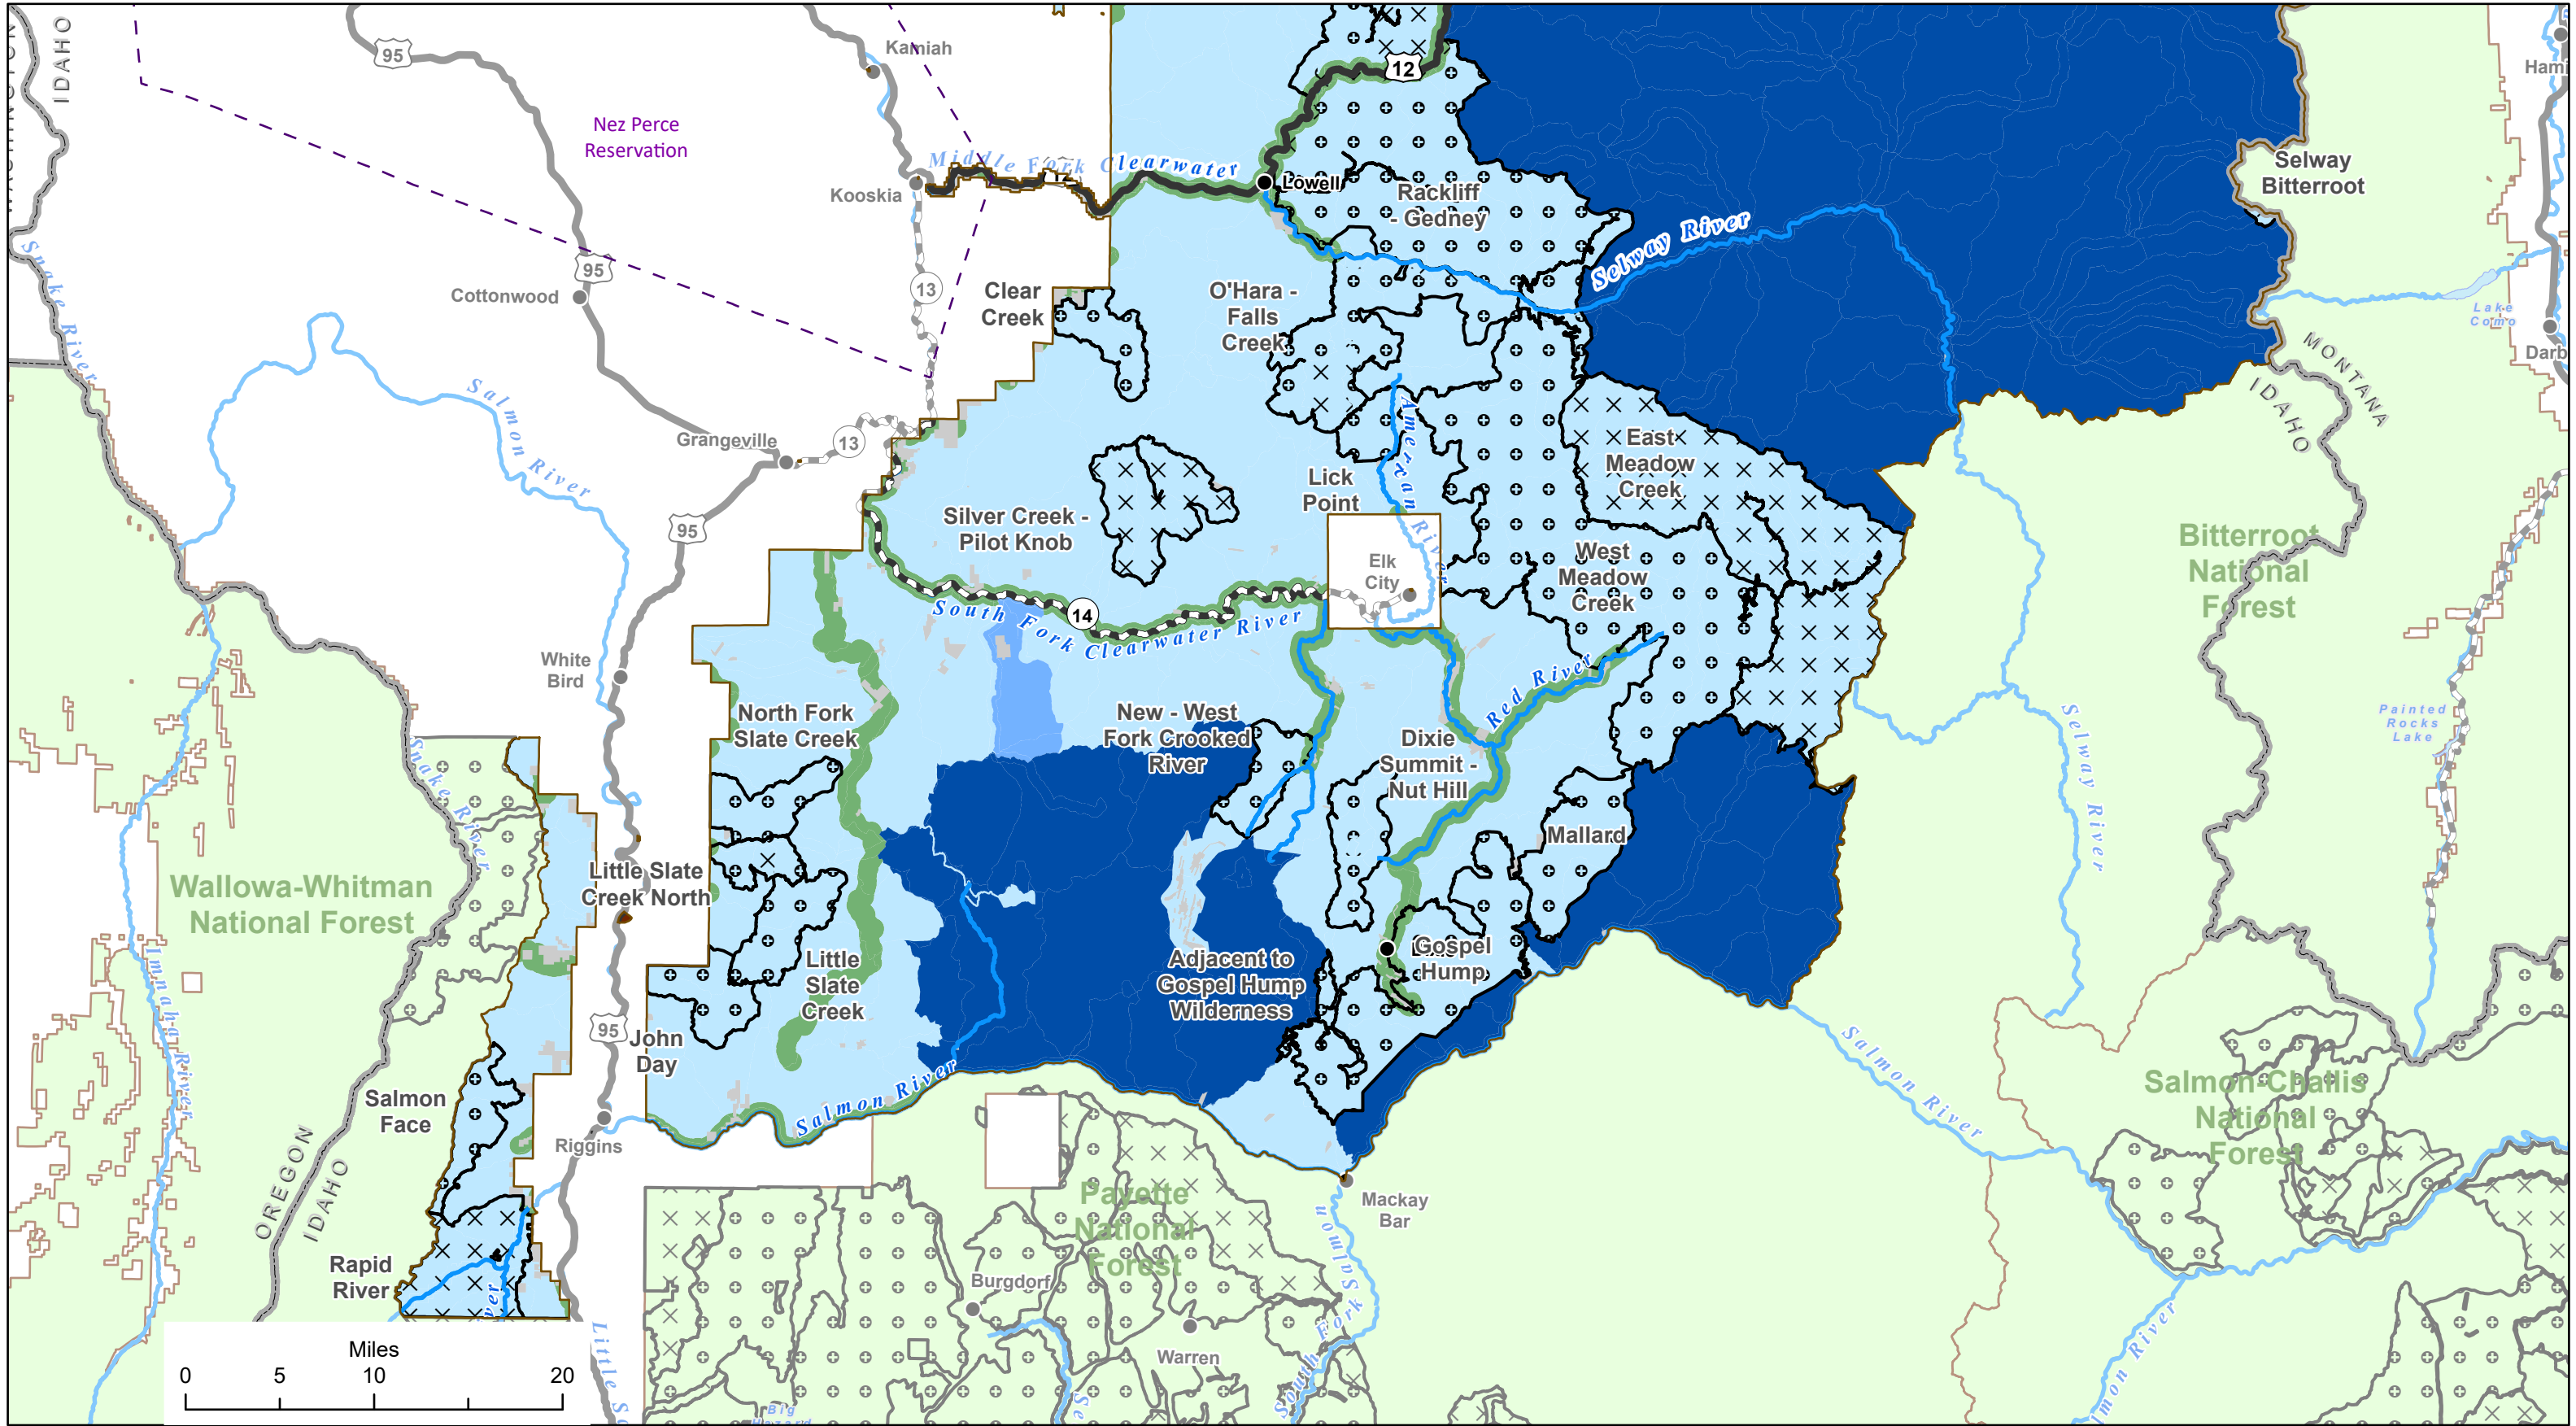

Winter ROS

- Rural
- Roaded Natural

Idaho Roadless Area

- Semi-primitive Motorized
- Semi-primitive Non-motorized
- Primitive
- Other Theme
- Backcountry Restoration

Non NPC Forest Lands

- Other National Forests
- Tribal Reservation Boundary

Winter ROS and Idaho Roadless

Nez Perce-Clearwater National Forests (NPC)
2023 Land Management Plan
Alternative Y: Northern Portion of the Forests

Winter ROS

- Rural
- Roaded Natural

Idaho Roadless Area

- Semi-primitive Motorized
- Semi-primitive Non-motorized
- Primitive
- Other Theme
- Backcountry Restoration