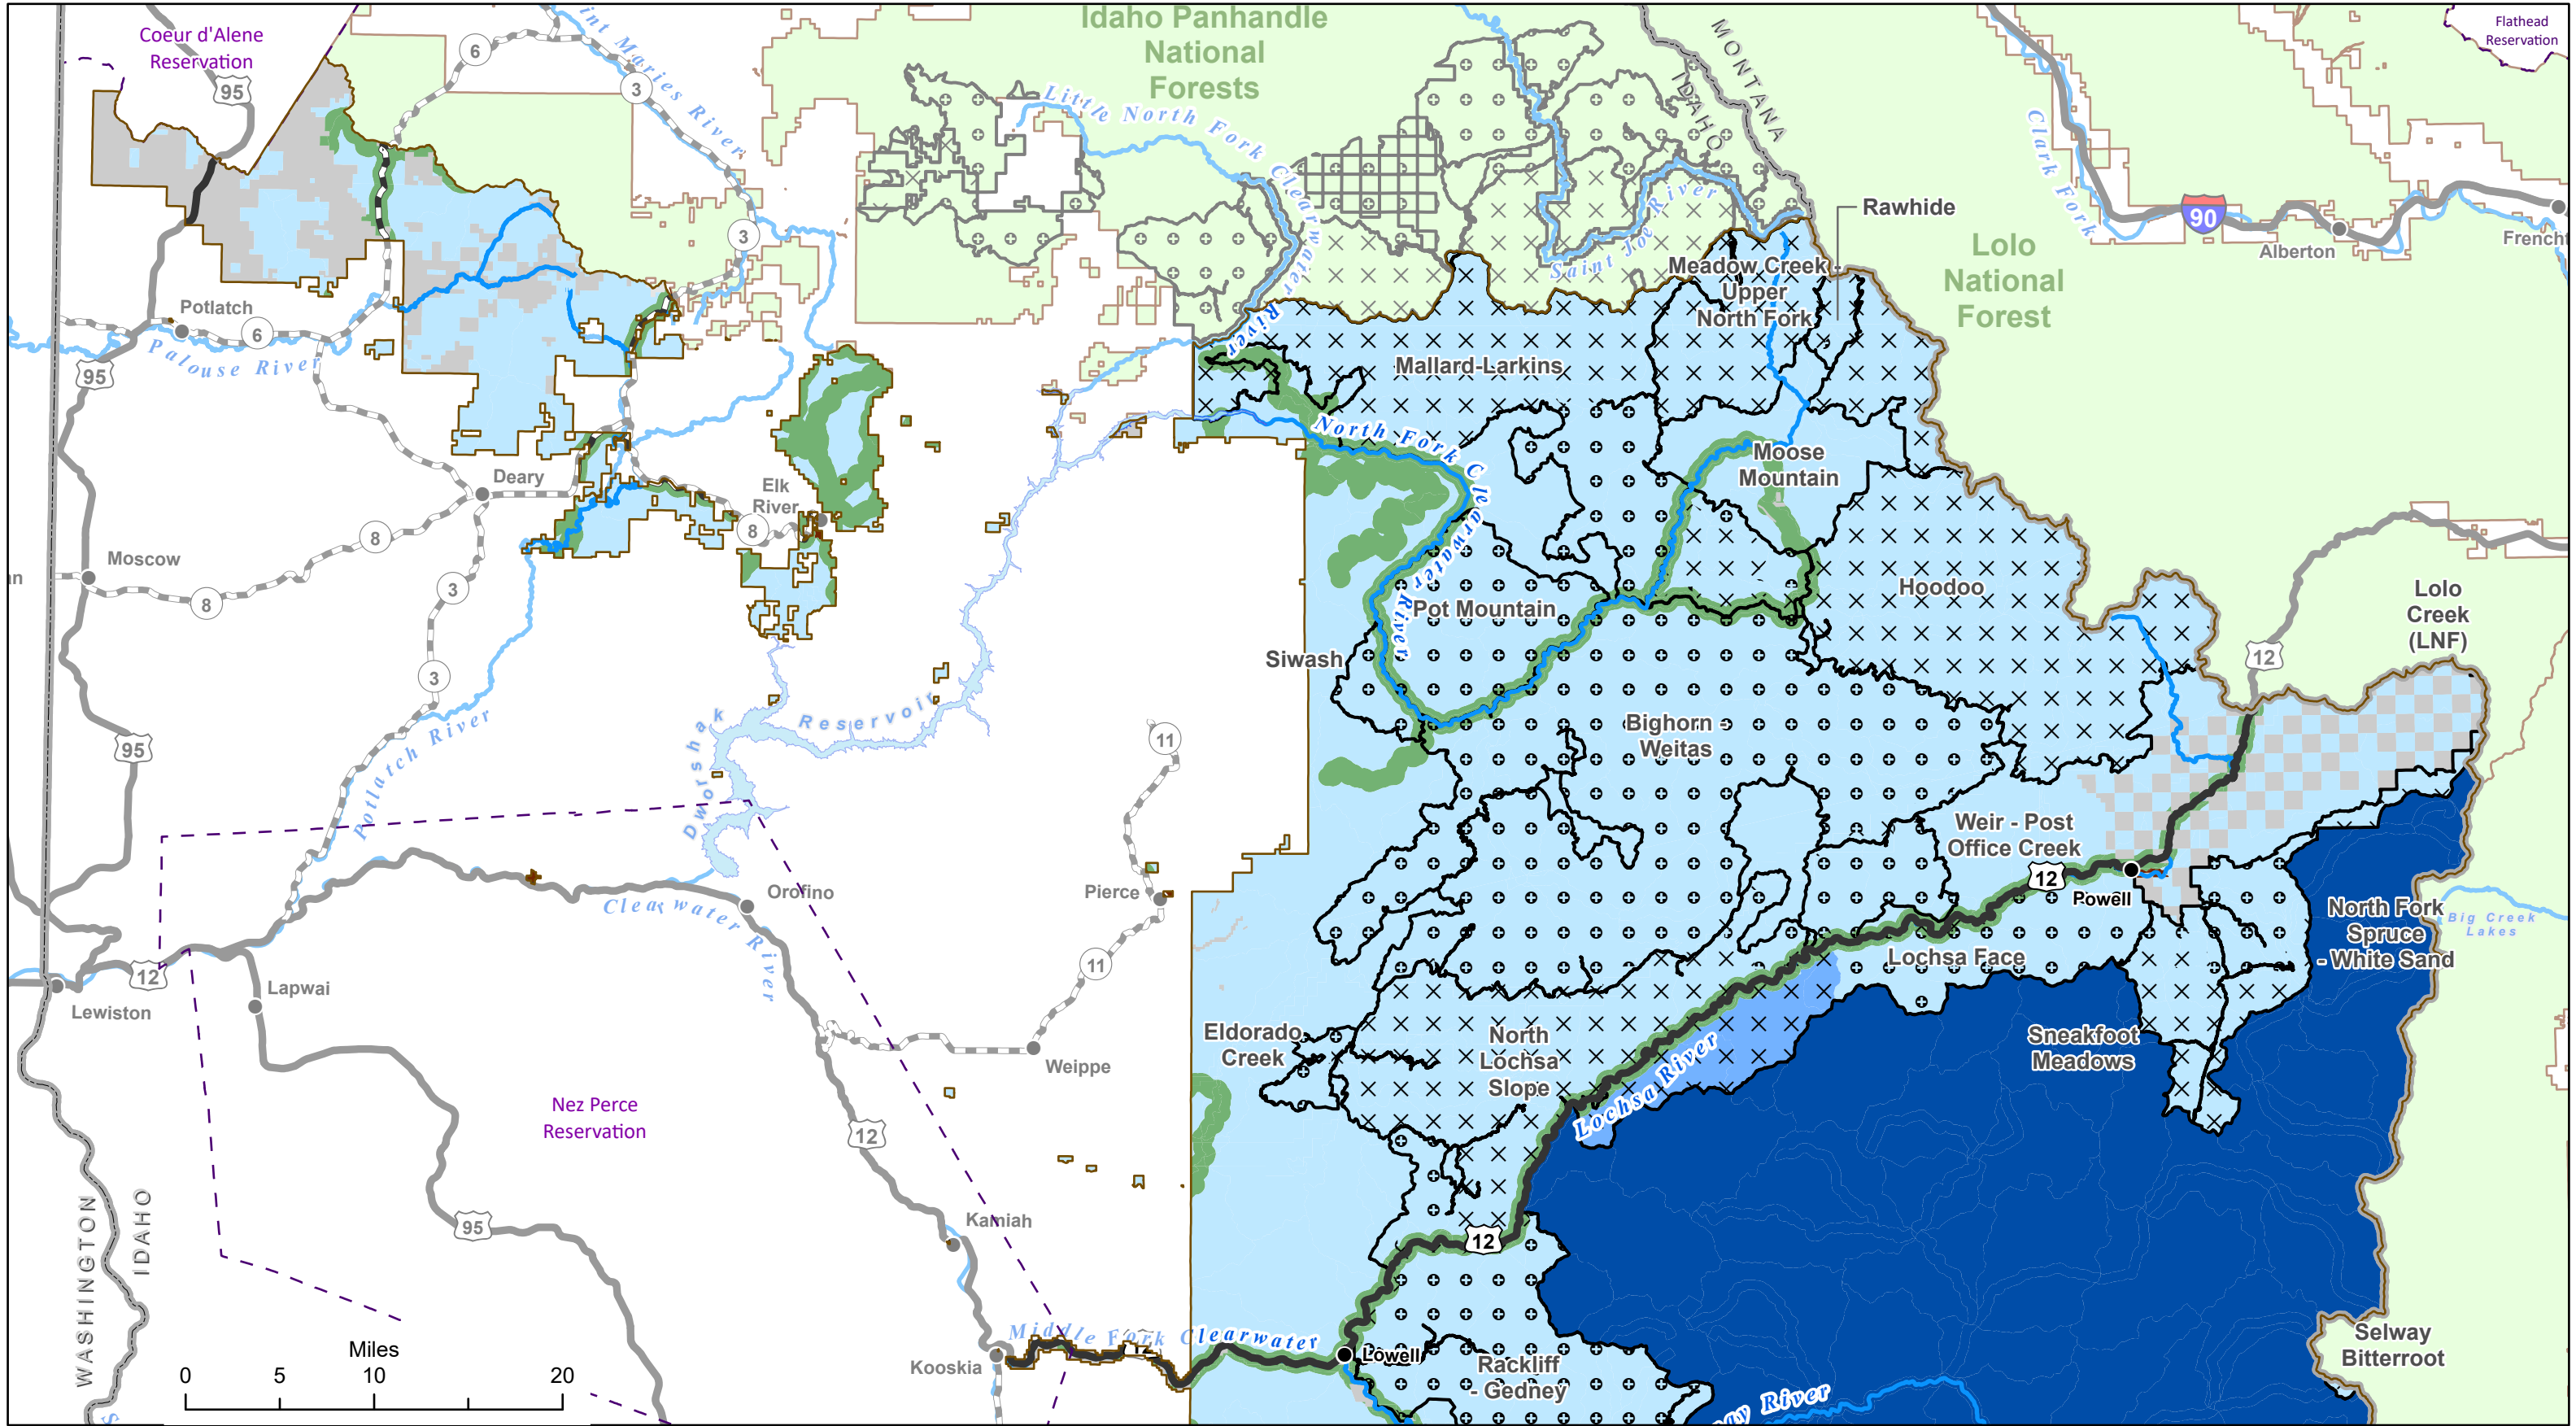

Winter ROS and Idaho Roadless

Nez Perce-Clearwater National Forests (NPC)
2023 Land Management Plan
Alternative X: Northern Portion of the Forests

Winter ROS

- Rural
- Roaded Natural

Idaho Roadless Area

- Semi-primitive Motorized
- Semi-primitive Non-motorized
- Primitive
- Other Theme
- Backcountry Restoration

Non NPC Forest Lands

- Other National Forests
- Tribal Reservation Boundary

Winter ROS and Idaho Roadless

Nez Perce-Clearwater National Forests (NPC)
2023 Land Management Plan
Alternative X: Southern Portion of the Forests