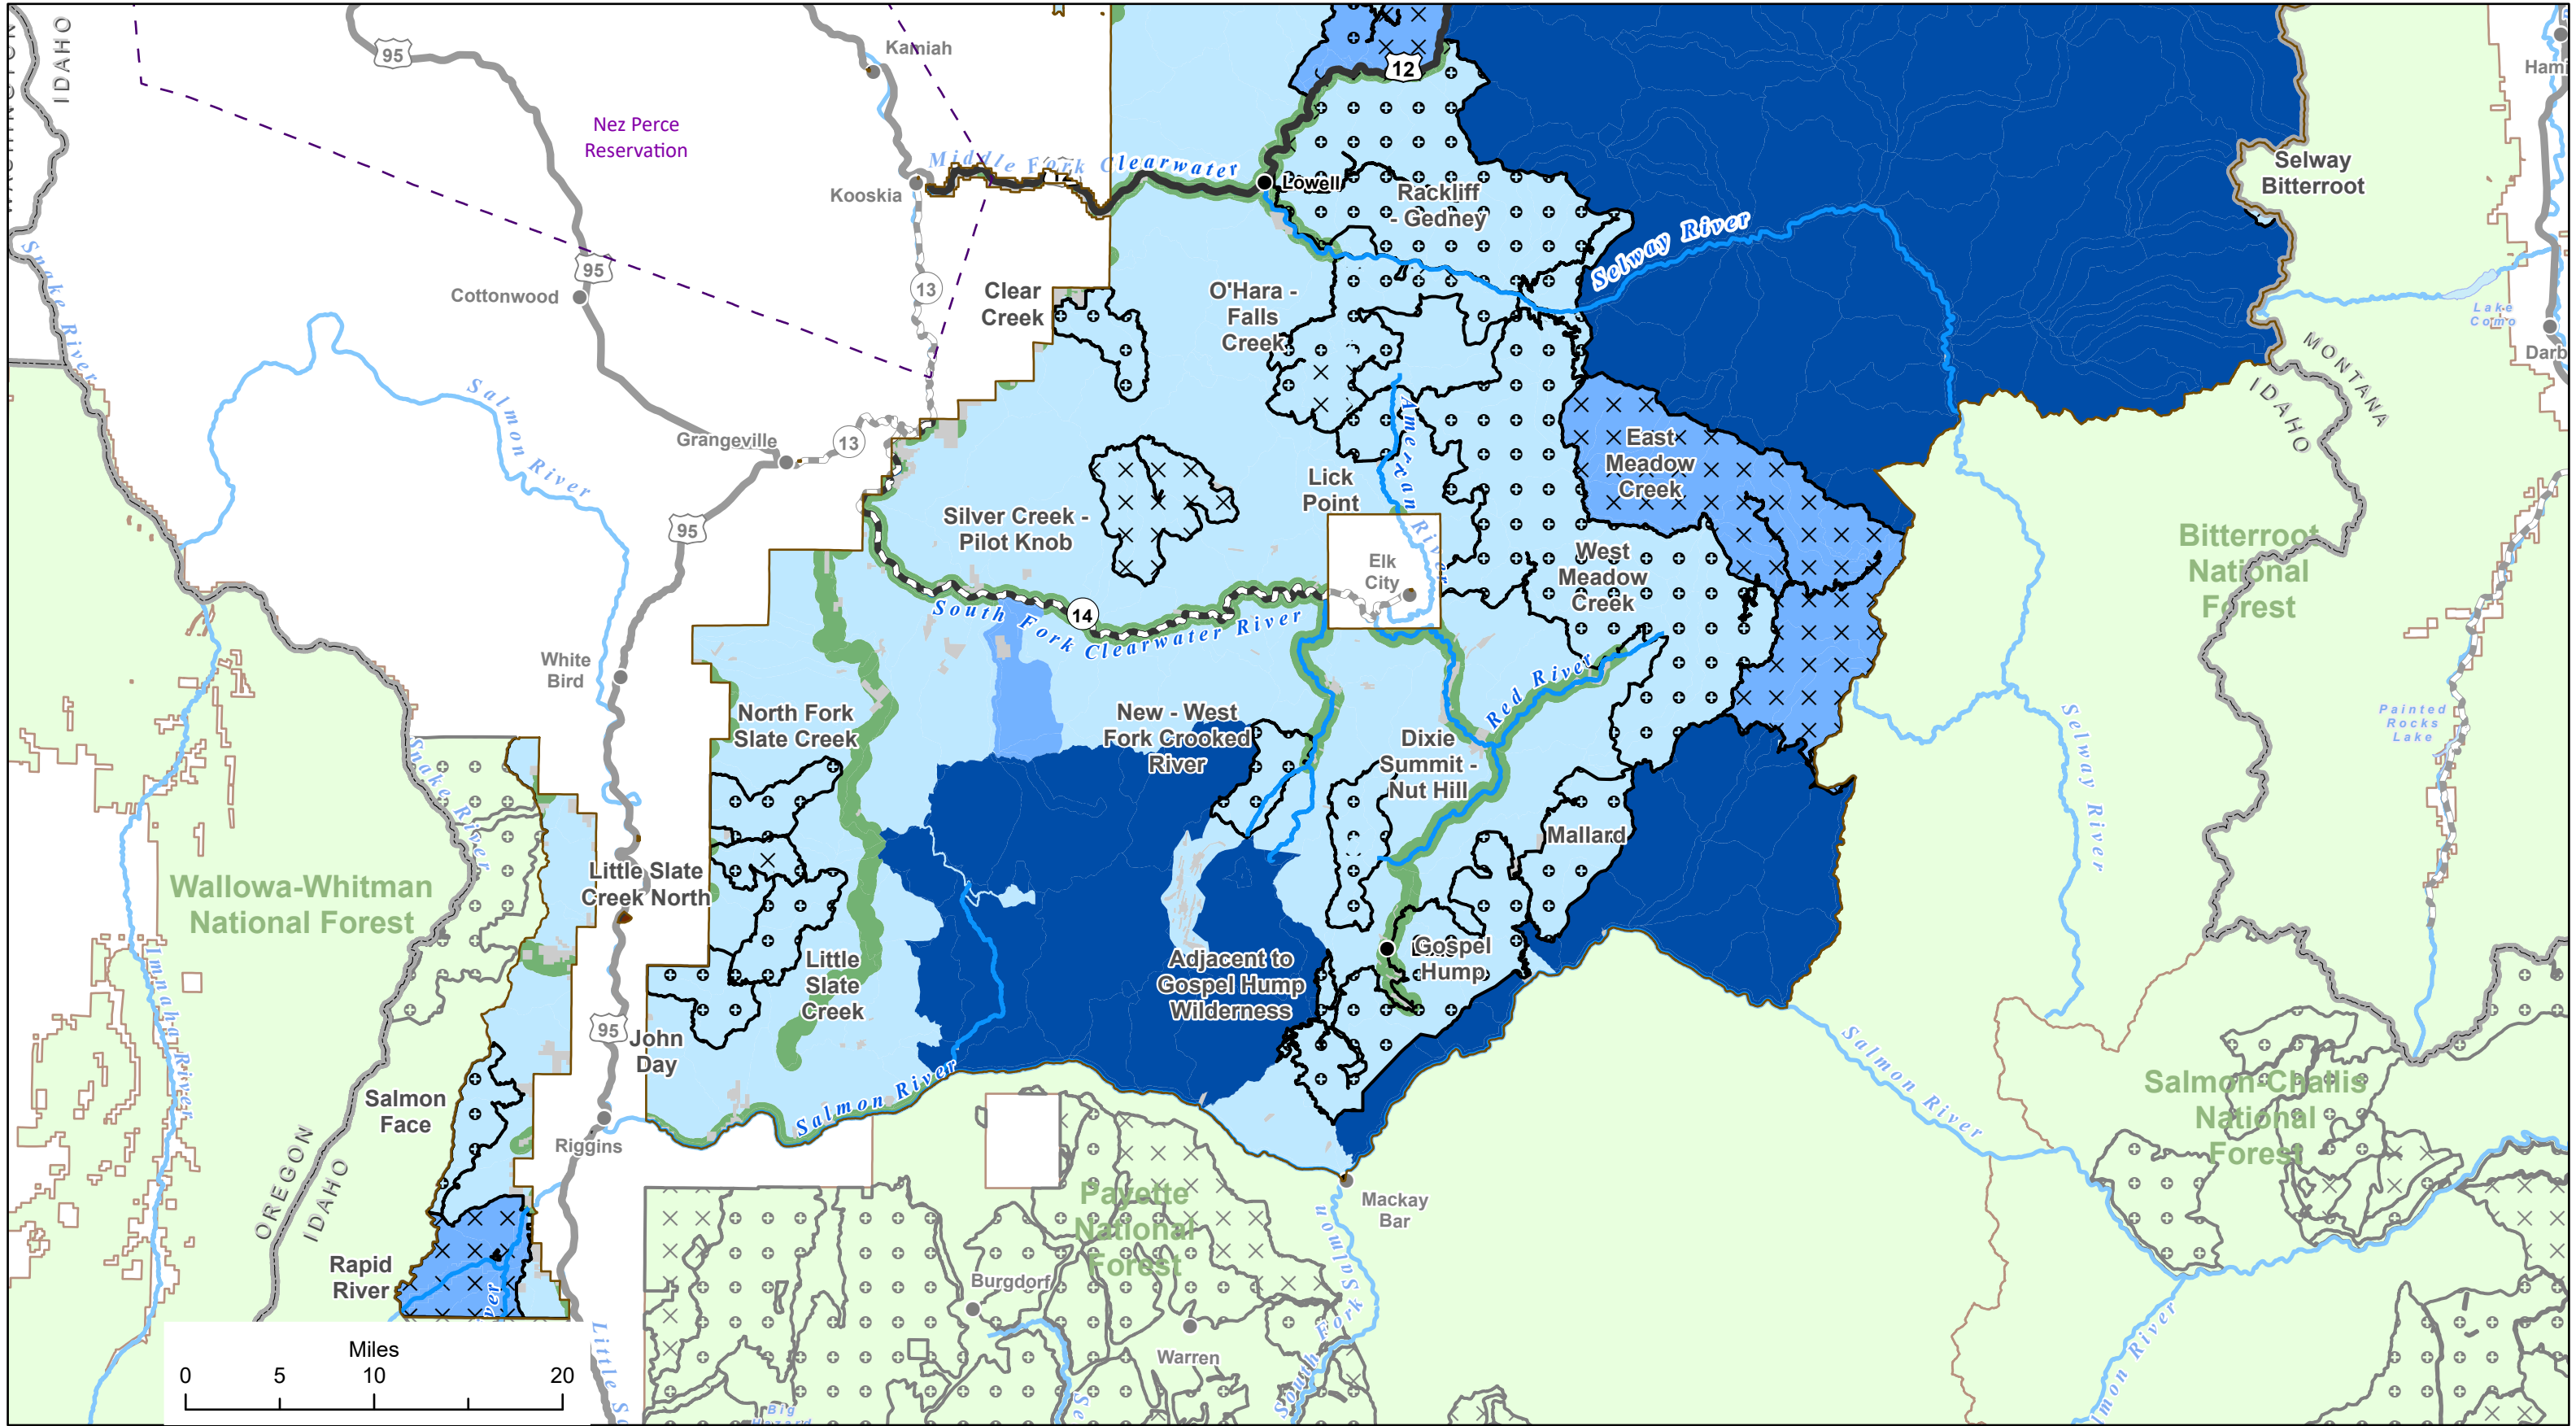

Winter ROS

- Rural
- Roaded Natural

Idaho Roadless Area

- Semi-primitive Motorized
- Semi-primitive Non-motorized
- Primitive
- Other Theme
- Backcountry Restoration

Non NPC Forest Lands

- Other National Forests
- Tribal Reservation Boundary

Winter ROS and Idaho Roadless

Nez Perce-Clearwater National Forests (NPC)
2023 Land Management Plan
Alternative X: Northern Portion of the Forests

Winter ROS

- Rural
- Roaded Natural

Idaho Roadless Area

- Semi-primitive Motorized
- Semi-primitive Non-motorized
- Primitive
- Other Theme
- Backcountry Restoration