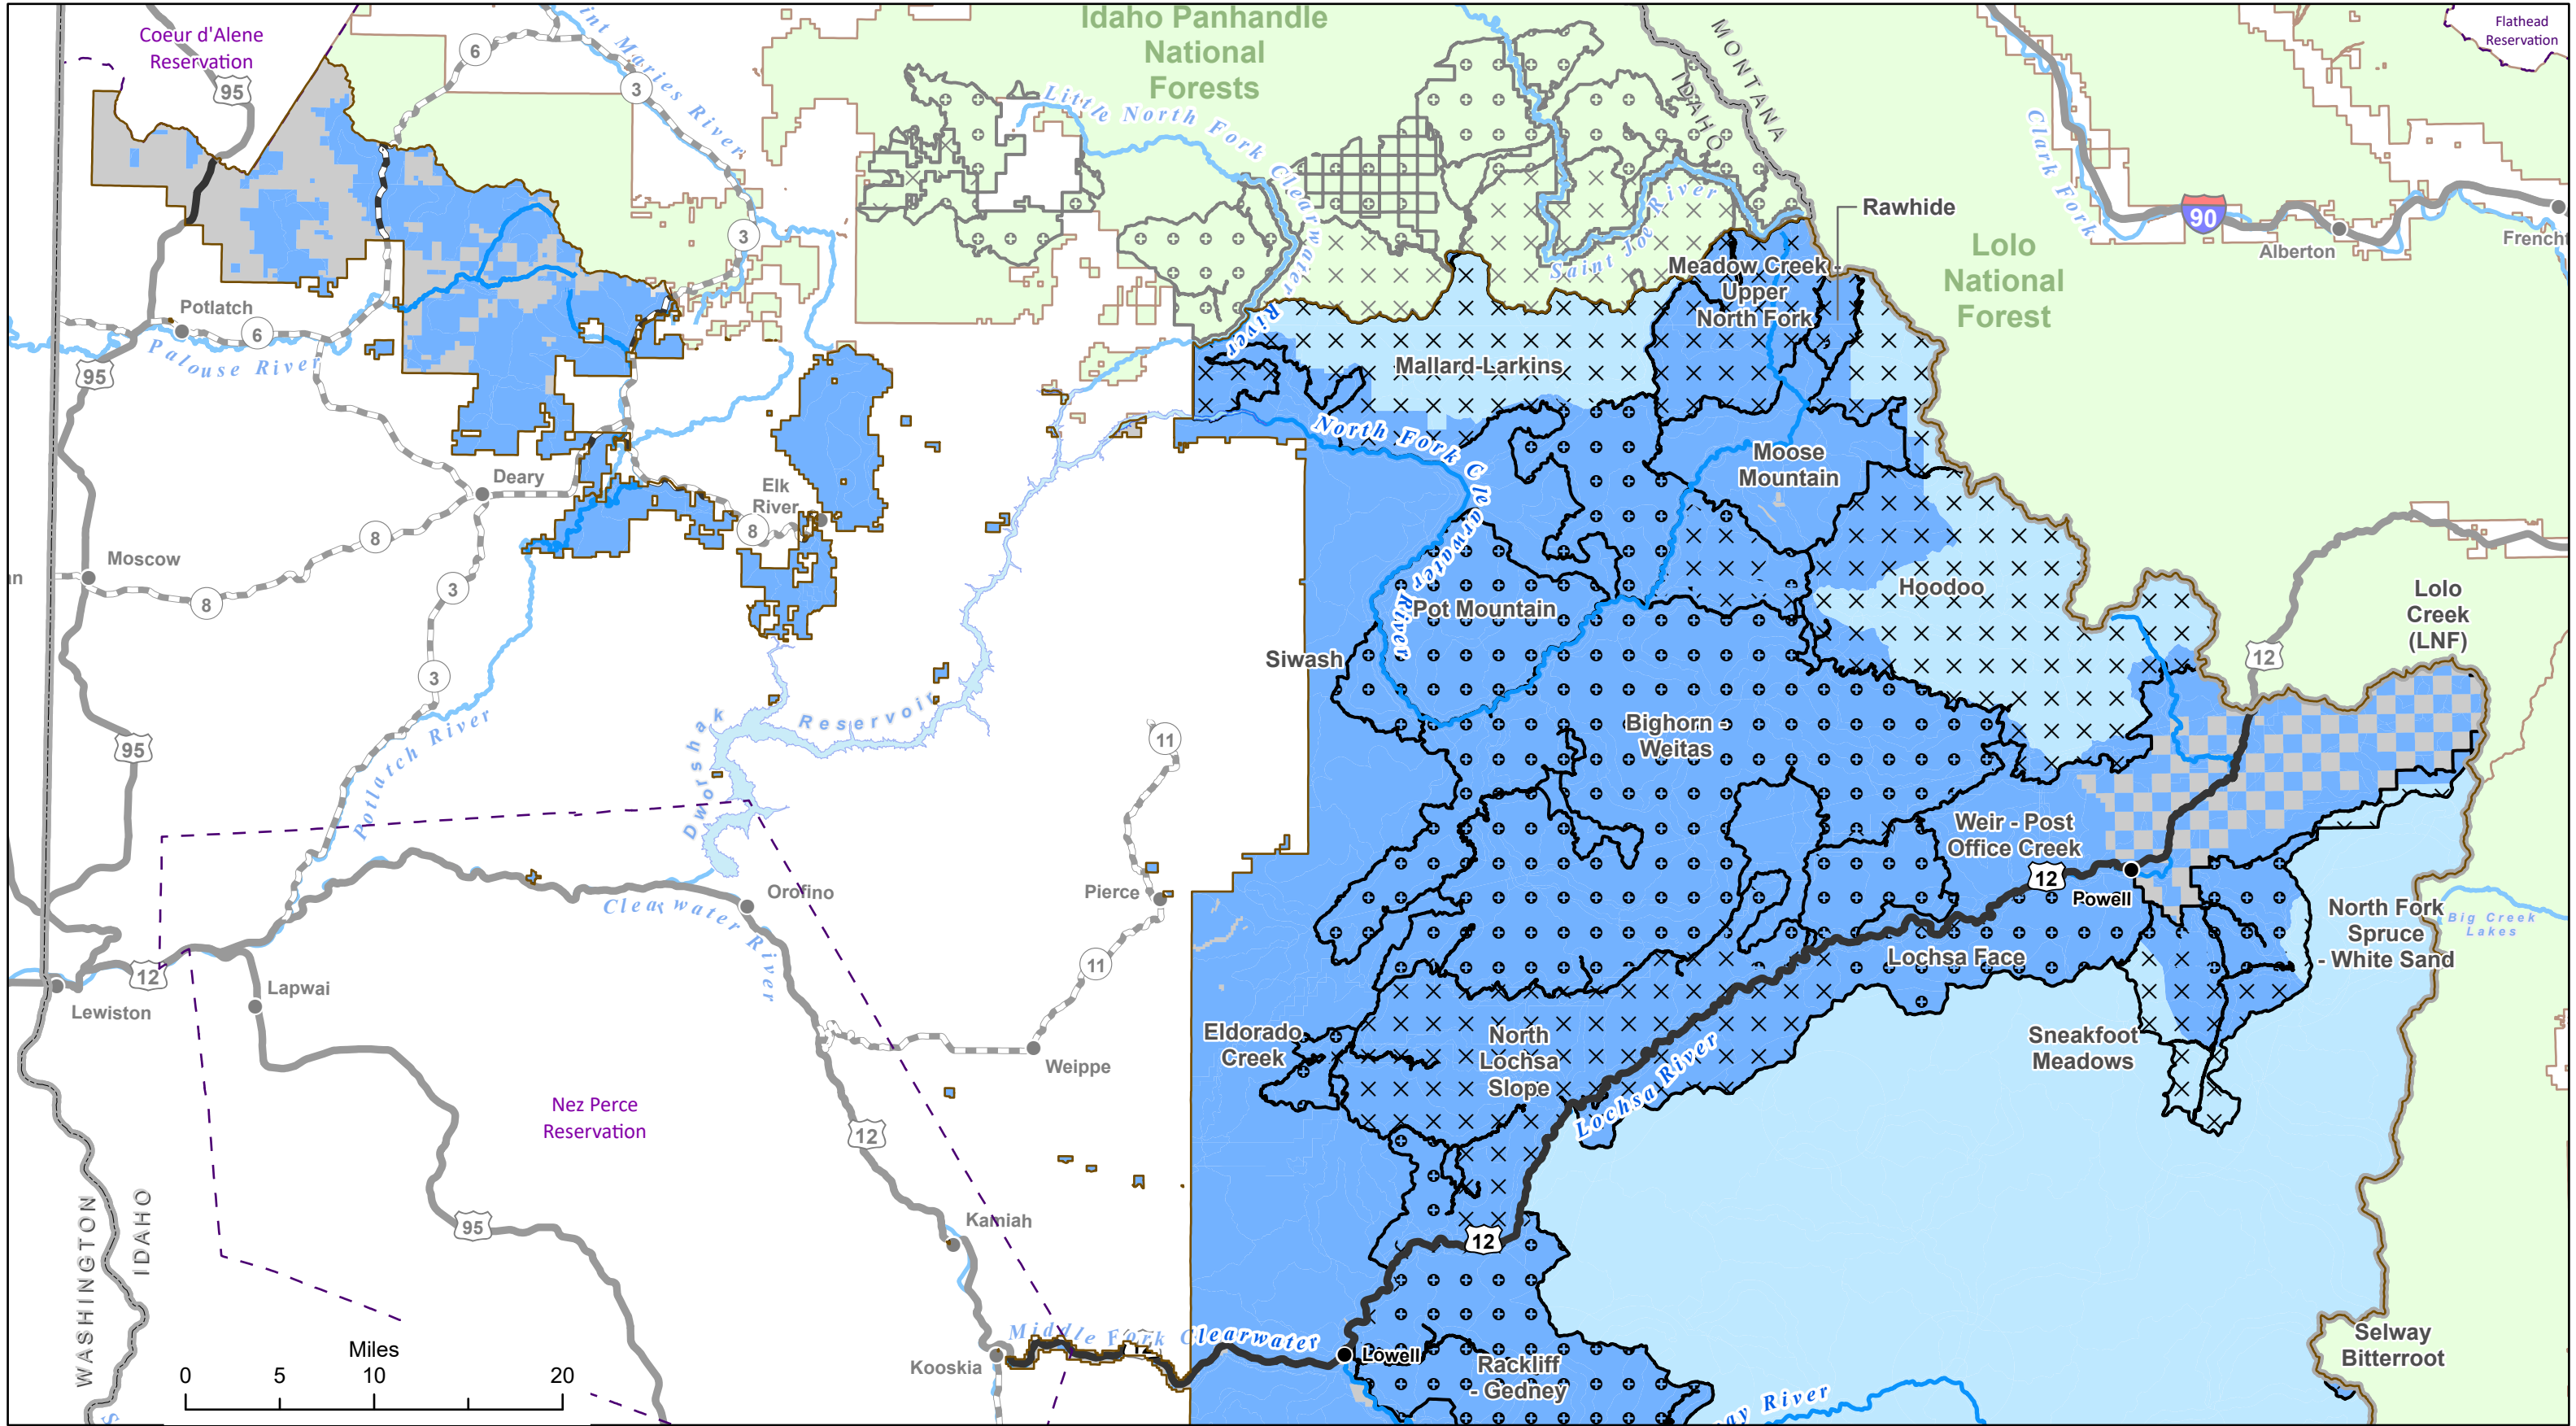

Winter ROS and Idaho Roadless

Nez Perce-Clearwater National Forests (NPC)

2023 Land Management Plan

No Action Alternative: Northern Portion of the Forests

Winter ROS

M: Motorized

NM: Non-Motorized

Idaho Roadless Area

Other Theme

Backcountry Restoration

Non NPC Forest Lands

Other National Forests

Tribal Reservation Boundary

Winter ROS and Idaho Roadless

Nez Perce-Clearwater National Forests (NPC)
2023 Land Management Plan
No Action Alternative: Southern Portion of the Forests

Winter ROS

- M: Motorized
- NM: Non-Motorized

Idaho Roadless Area

- Other Theme
- Backcountry Restoration

- Non NPC Forest Lands
- Other National Forests
- Tribal Reservation Boundary

Winter ROS and Idaho Roadless

Nez Perce-Clearwater National Forests (NPC)

2023 Land Management Plan

Preferred Alternative: Northern Portion of the Forests

Winter ROS

- Rural
- Roaded Natural

Idaho Roadless Area

- Semi-primitive Motorized
- Semi-primitive Non-motorized
- Primitive
- Other Theme
- Backcountry Restoration