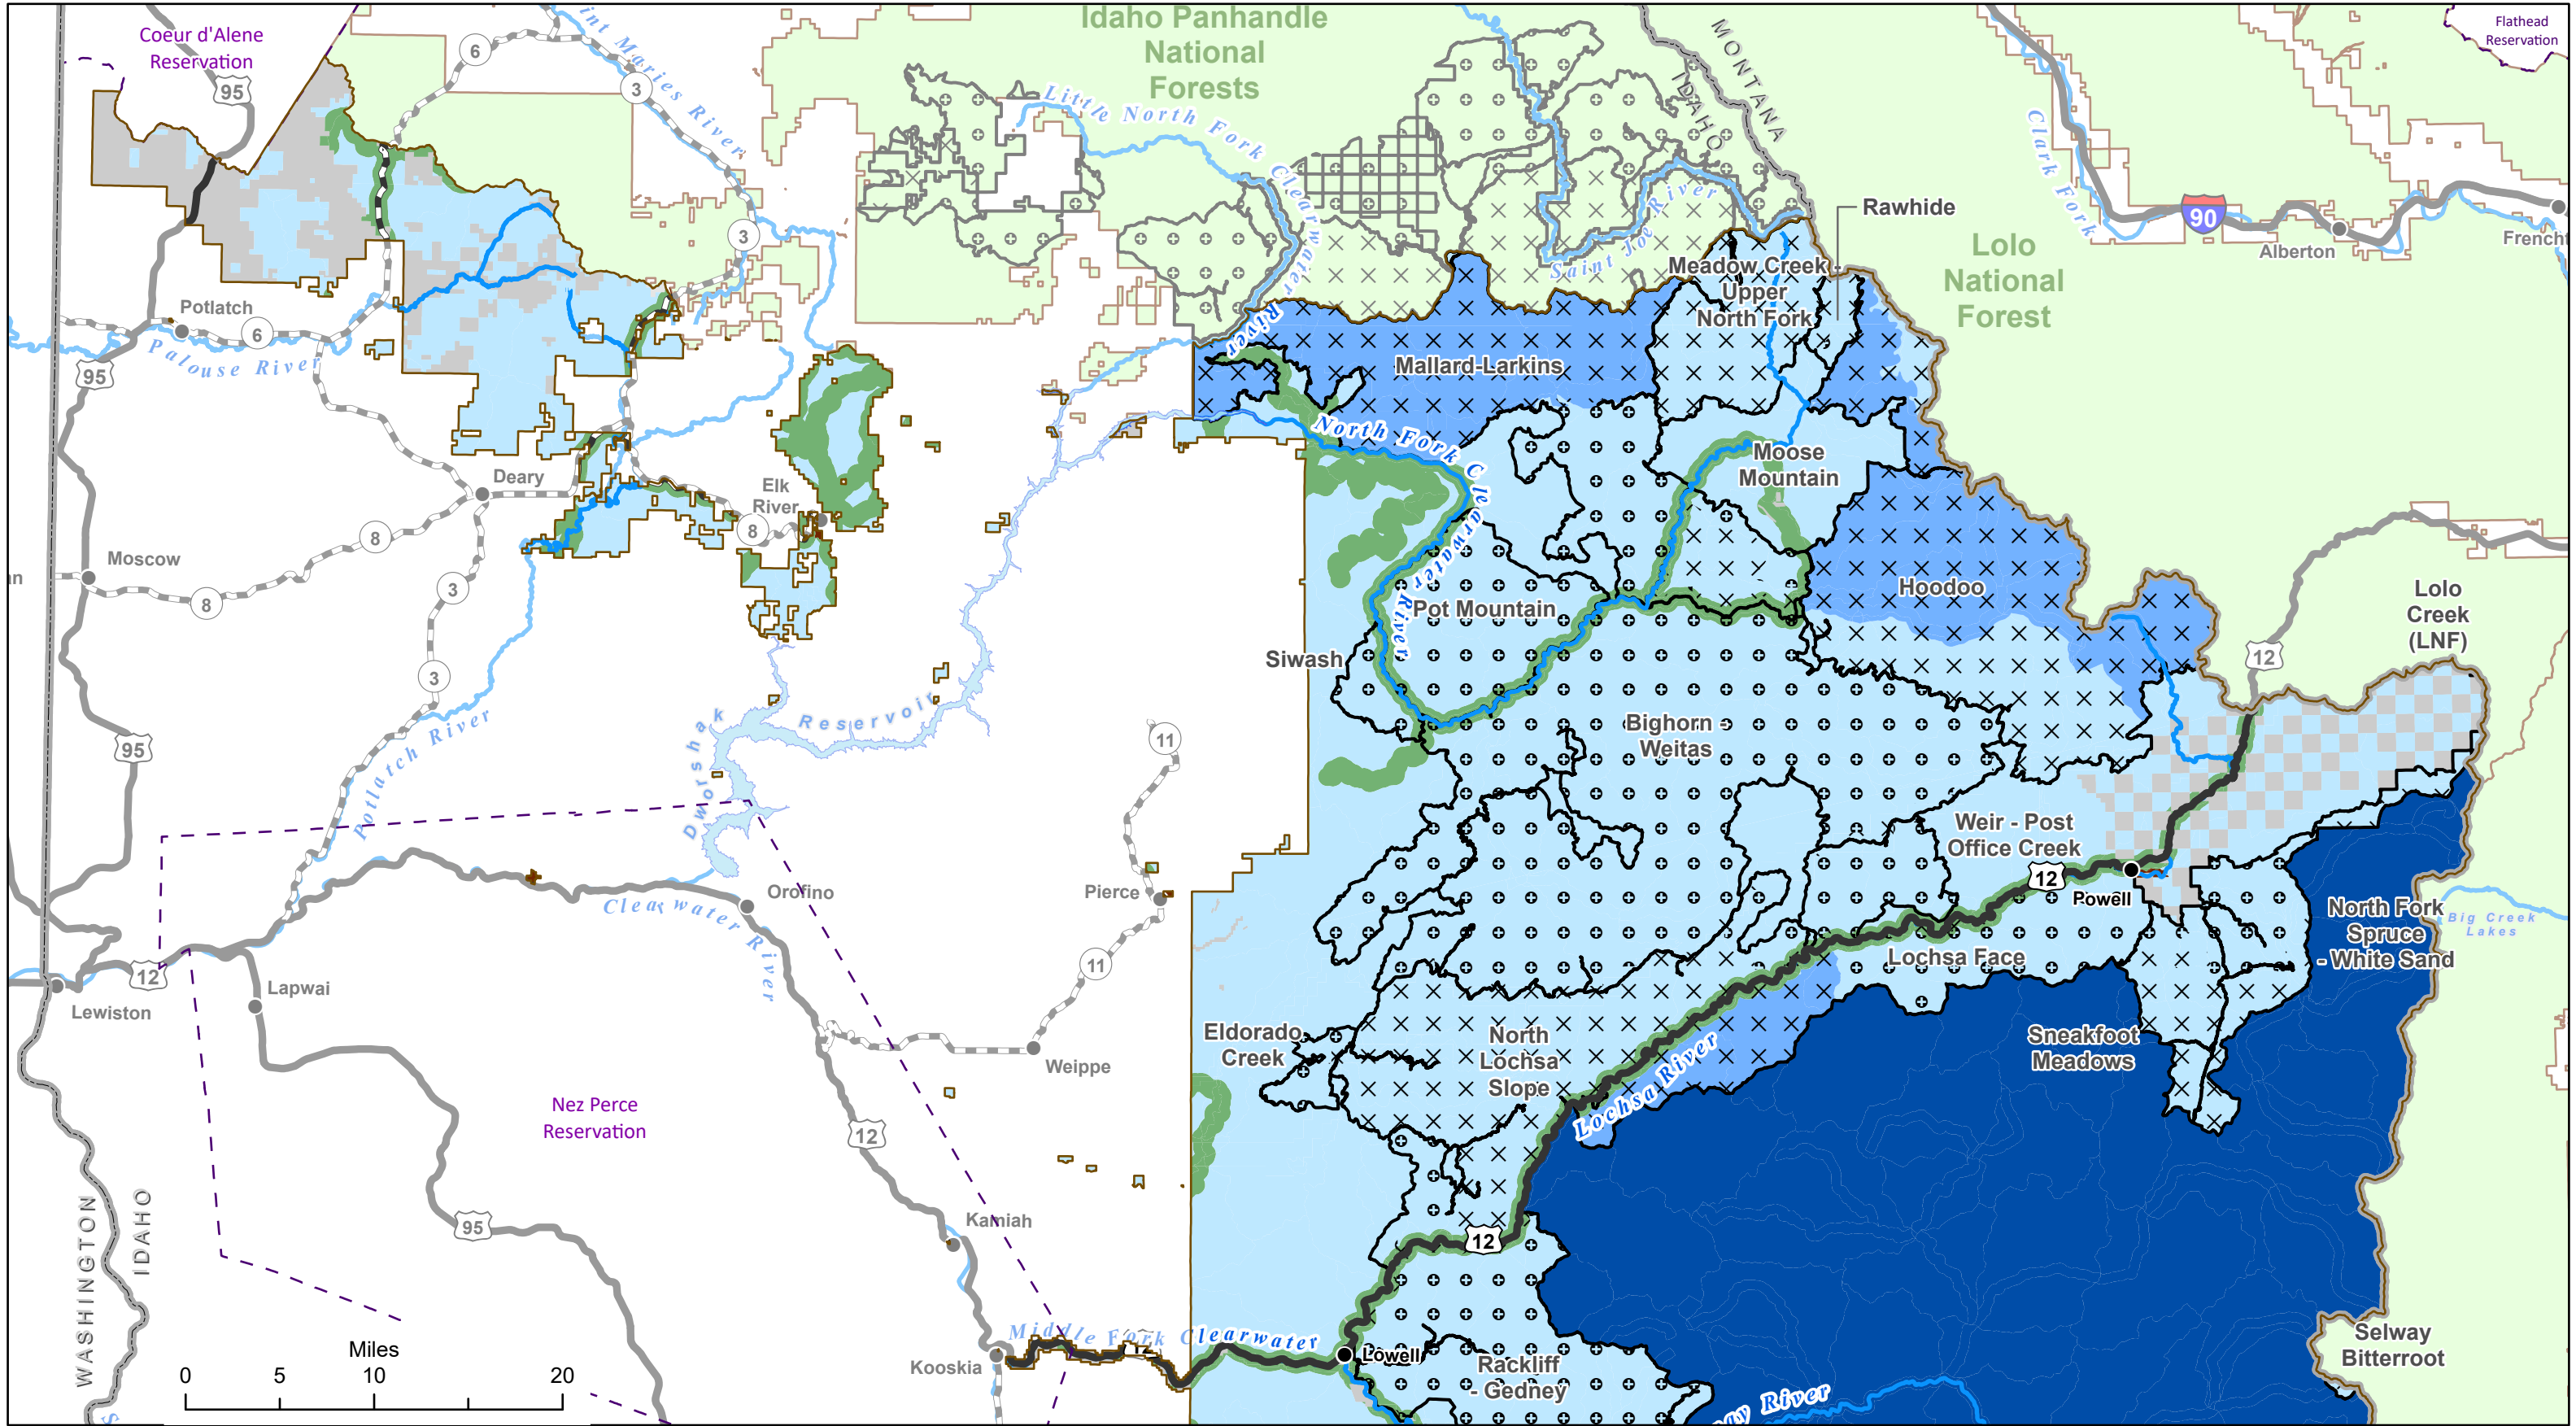

Winter ROS and Idaho Roadless

Nez Perce-Clearwater National Forests (NPC)
2023 Land Management Plan
Alternative Y: Northern Portion of the Forests

Winter ROS

- Rural
- Roaded Natural

Idaho Roadless Area

- Semi-primitive Motorized
- Semi-primitive Non-motorized
- Primitive
- Other Theme
- Backcountry Restoration

Non NPC Forest Lands

- Other National Forests
- Tribal Reservation Boundary

Winter ROS and Idaho Roadless

Nez Perce-Clearwater National Forests (NPC)

2023 Land Management Plan

Alternative Y: Southern Portion of the Forests