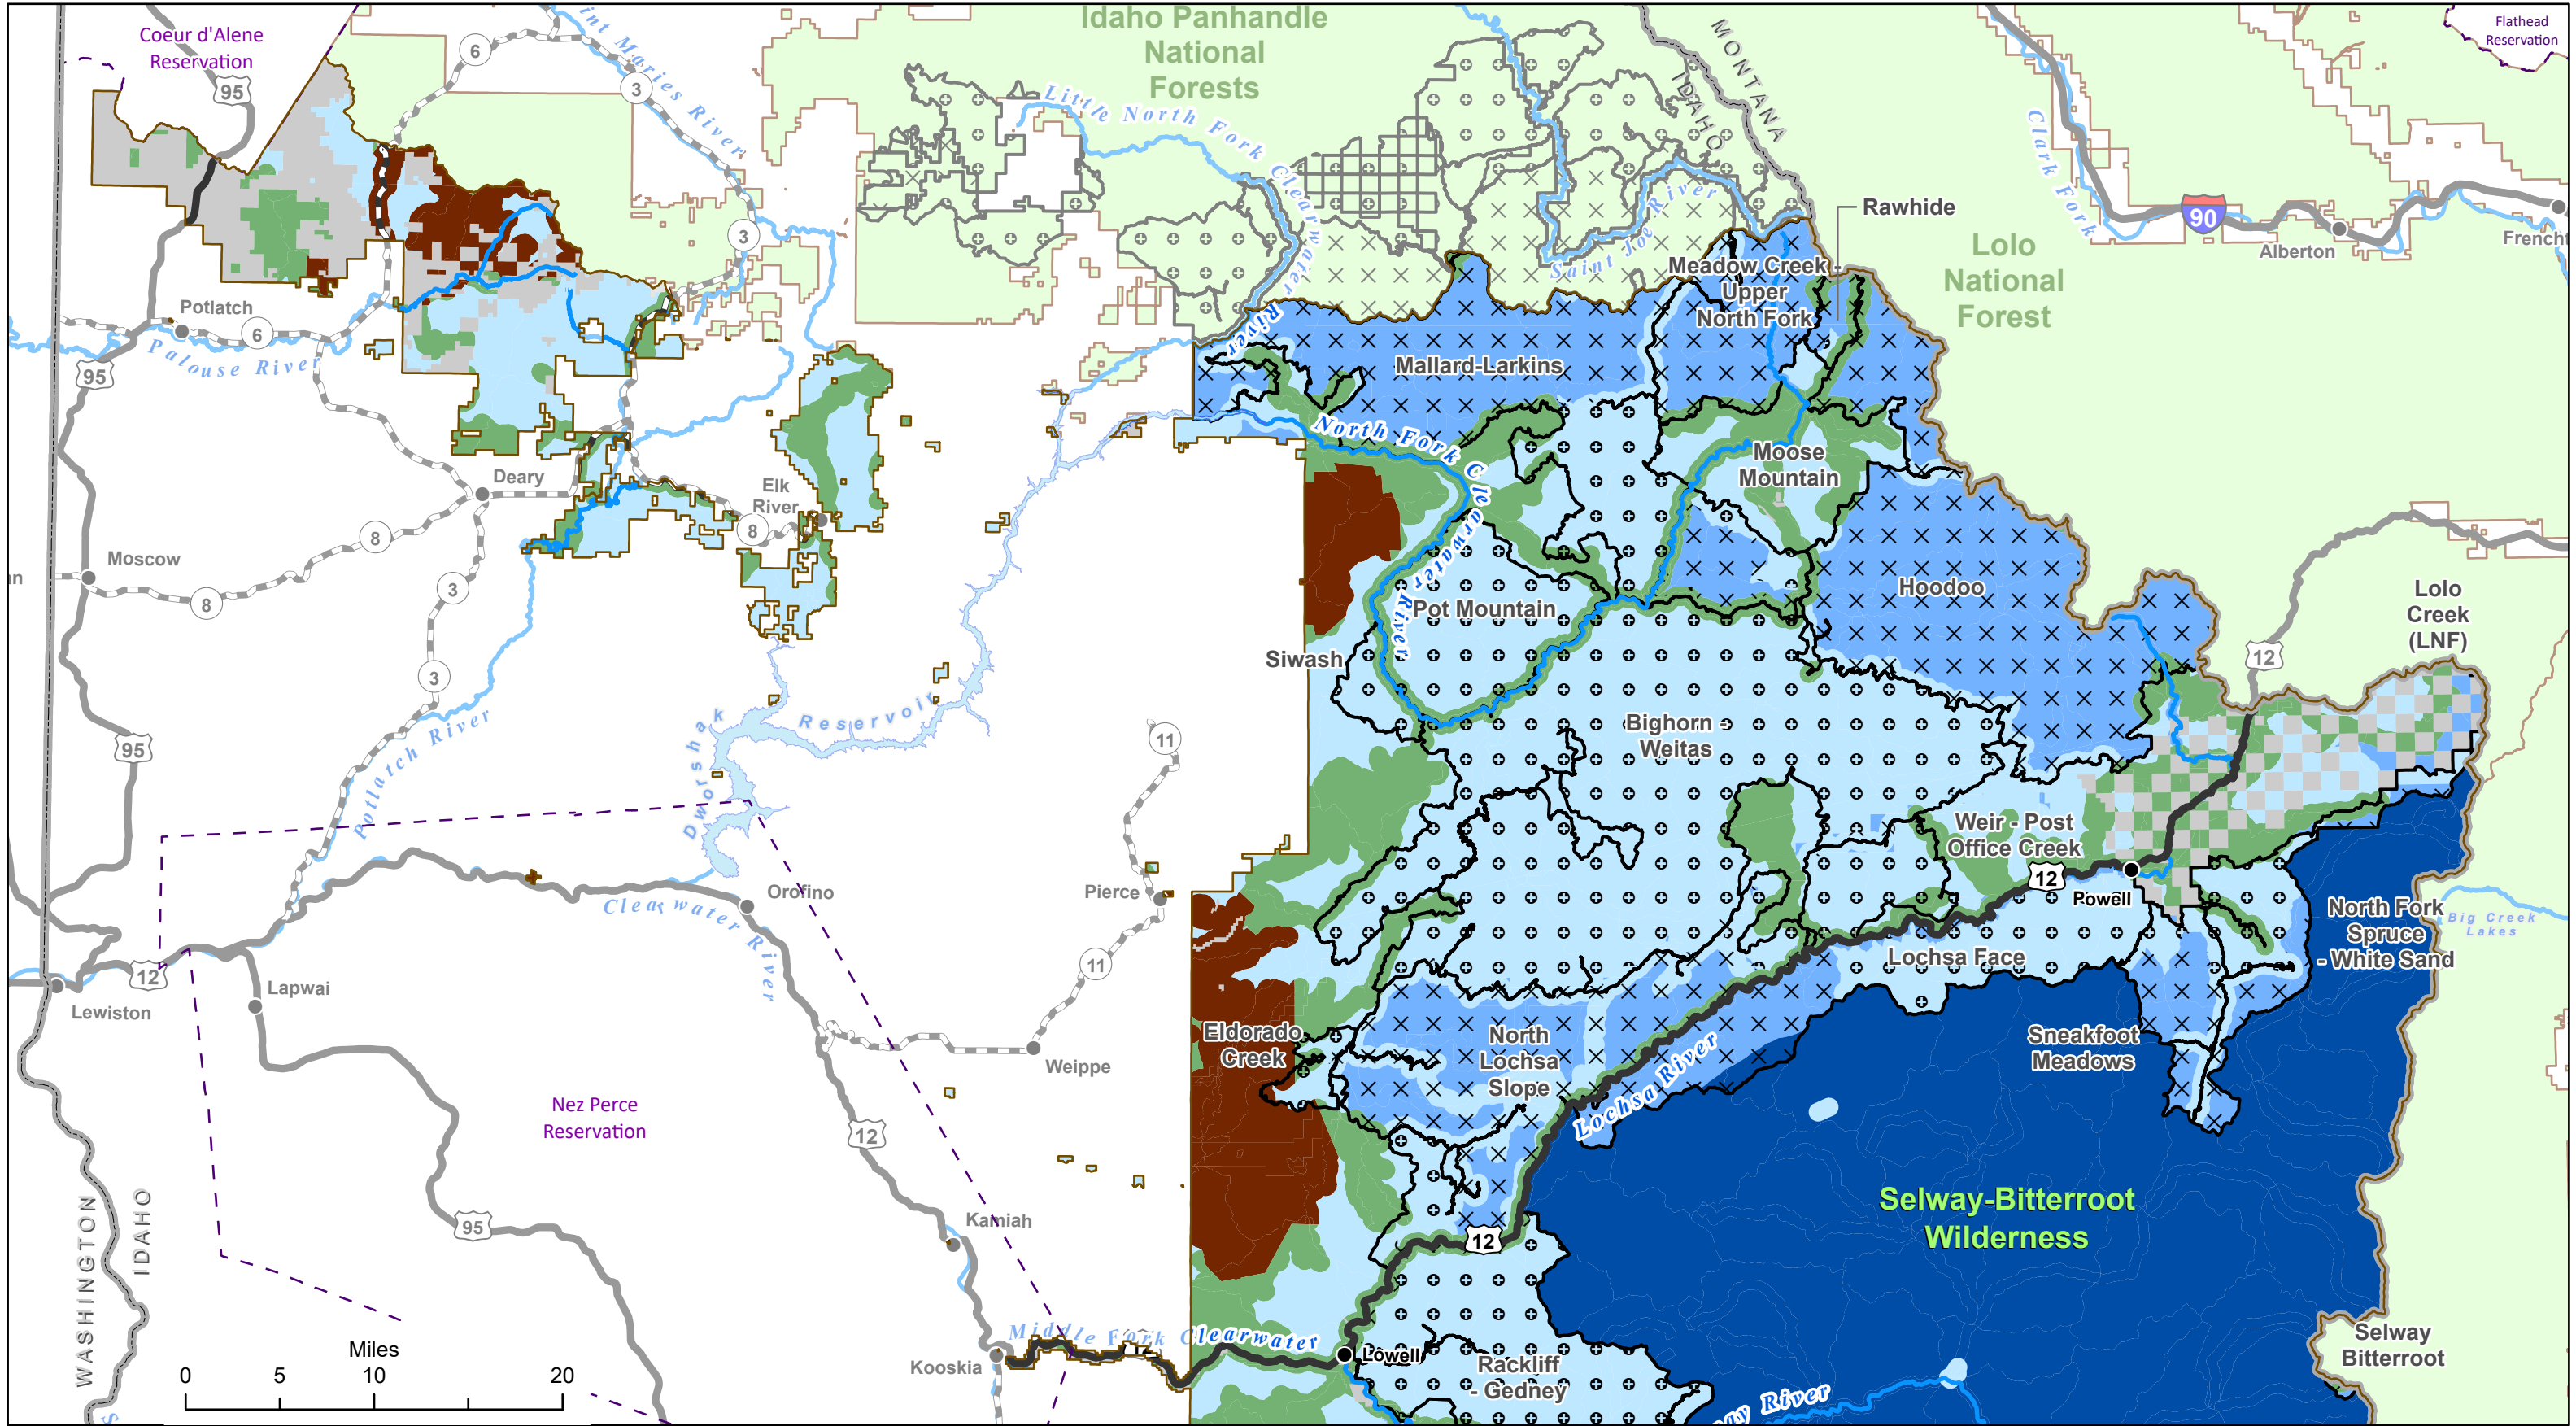

# Summer ROS and Idaho Roadless

Nez Perce-Clearwater National Forests (NPC)  
2023 Land Management Plan  
Alternative X: Northern Portion of the Forests

## Summer ROS

- Rural
- Roaded Natural

- Semi-primitive Motorized
- Semi-primitive Non-motorized
- Primitive

# Summer ROS and Idaho Roadless

Nez Perce-Clearwater National Forests (NPC)  
2023 Land Management Plan  
Alternative X: Southern Portion of the Forests