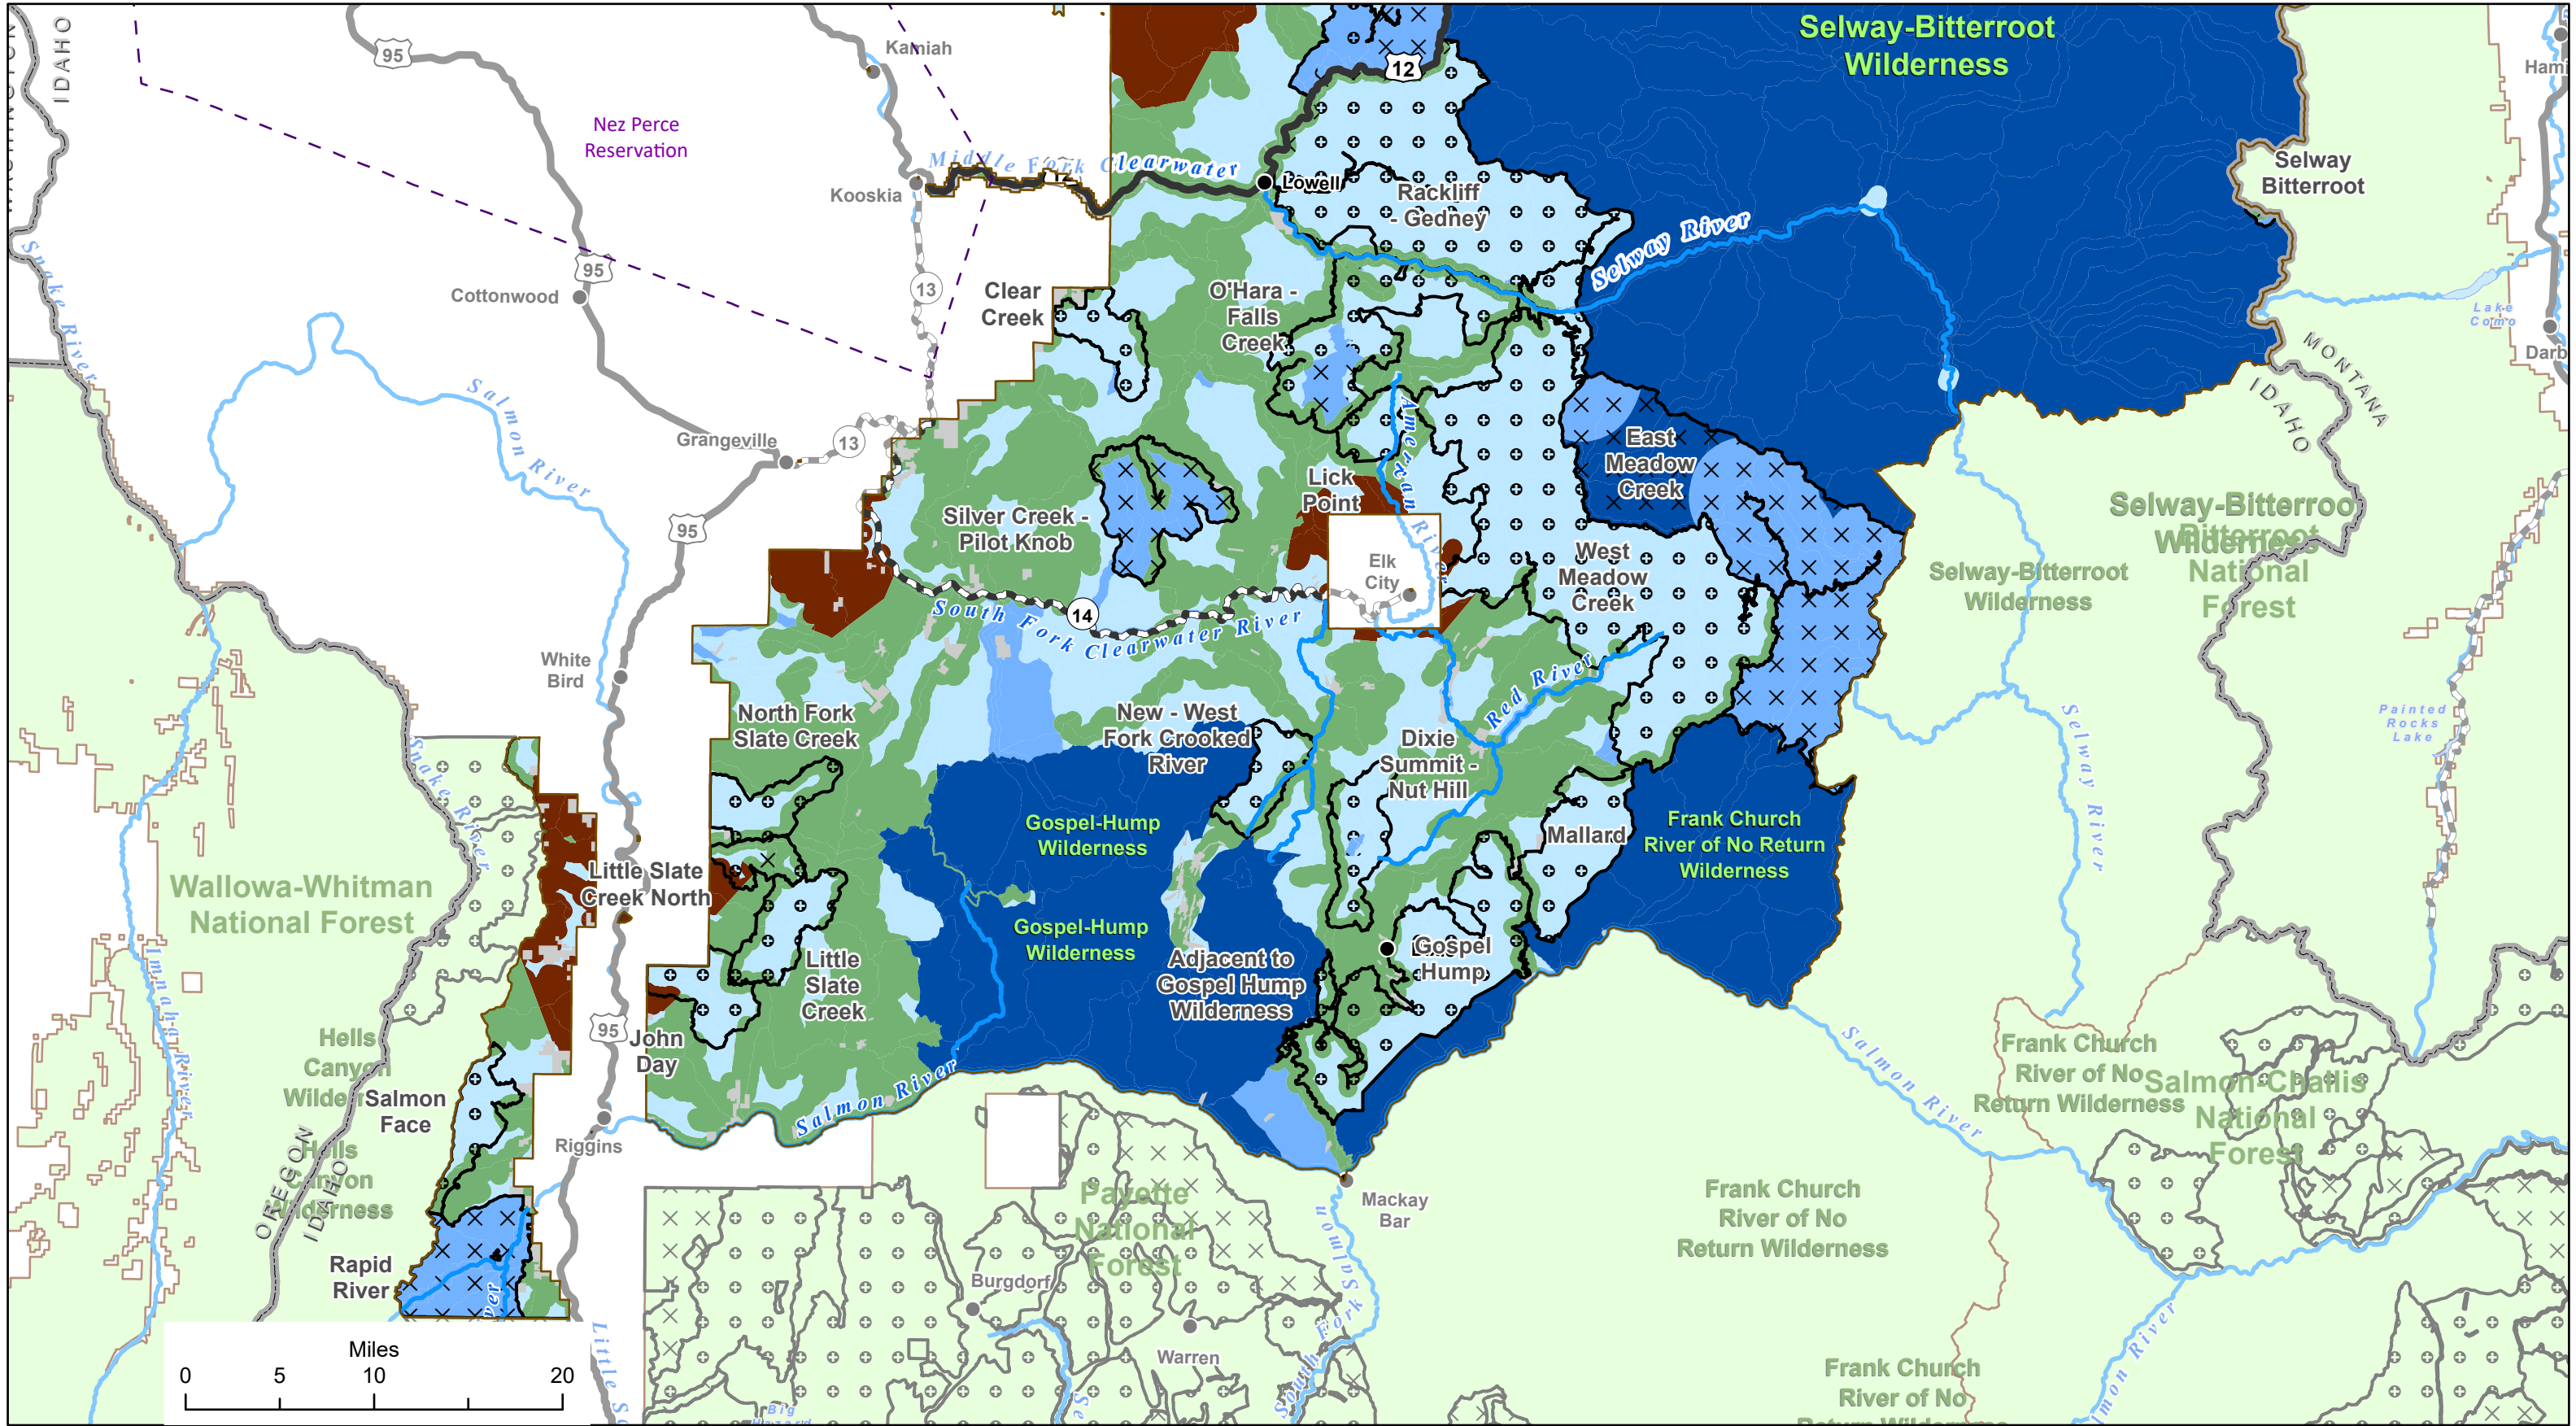

# Summer ROS and Idaho Roadless

Nez Perce-Clearwater National Forests (NPC)  
2023 Land Management Plan  
Alternative W: Southern Portion of the Forests

## Summer ROS

- Rural
- Roaded Natural

- Semi-primitive Motorized
- Semi-primitive Non-motorized
- Primitive

## Idaho Roadless Area

- Other Theme
- Backcountry Restoration

- Non NPC Forest Lands
- Other National Forests
- Tribal Reservation Boundary

# Summer ROS and Idaho Roadless

Nez Perce-Clearwater National Forests (NPC)  
2023 Land Management Plan  
Alternative X: Northern Portion of the Forests