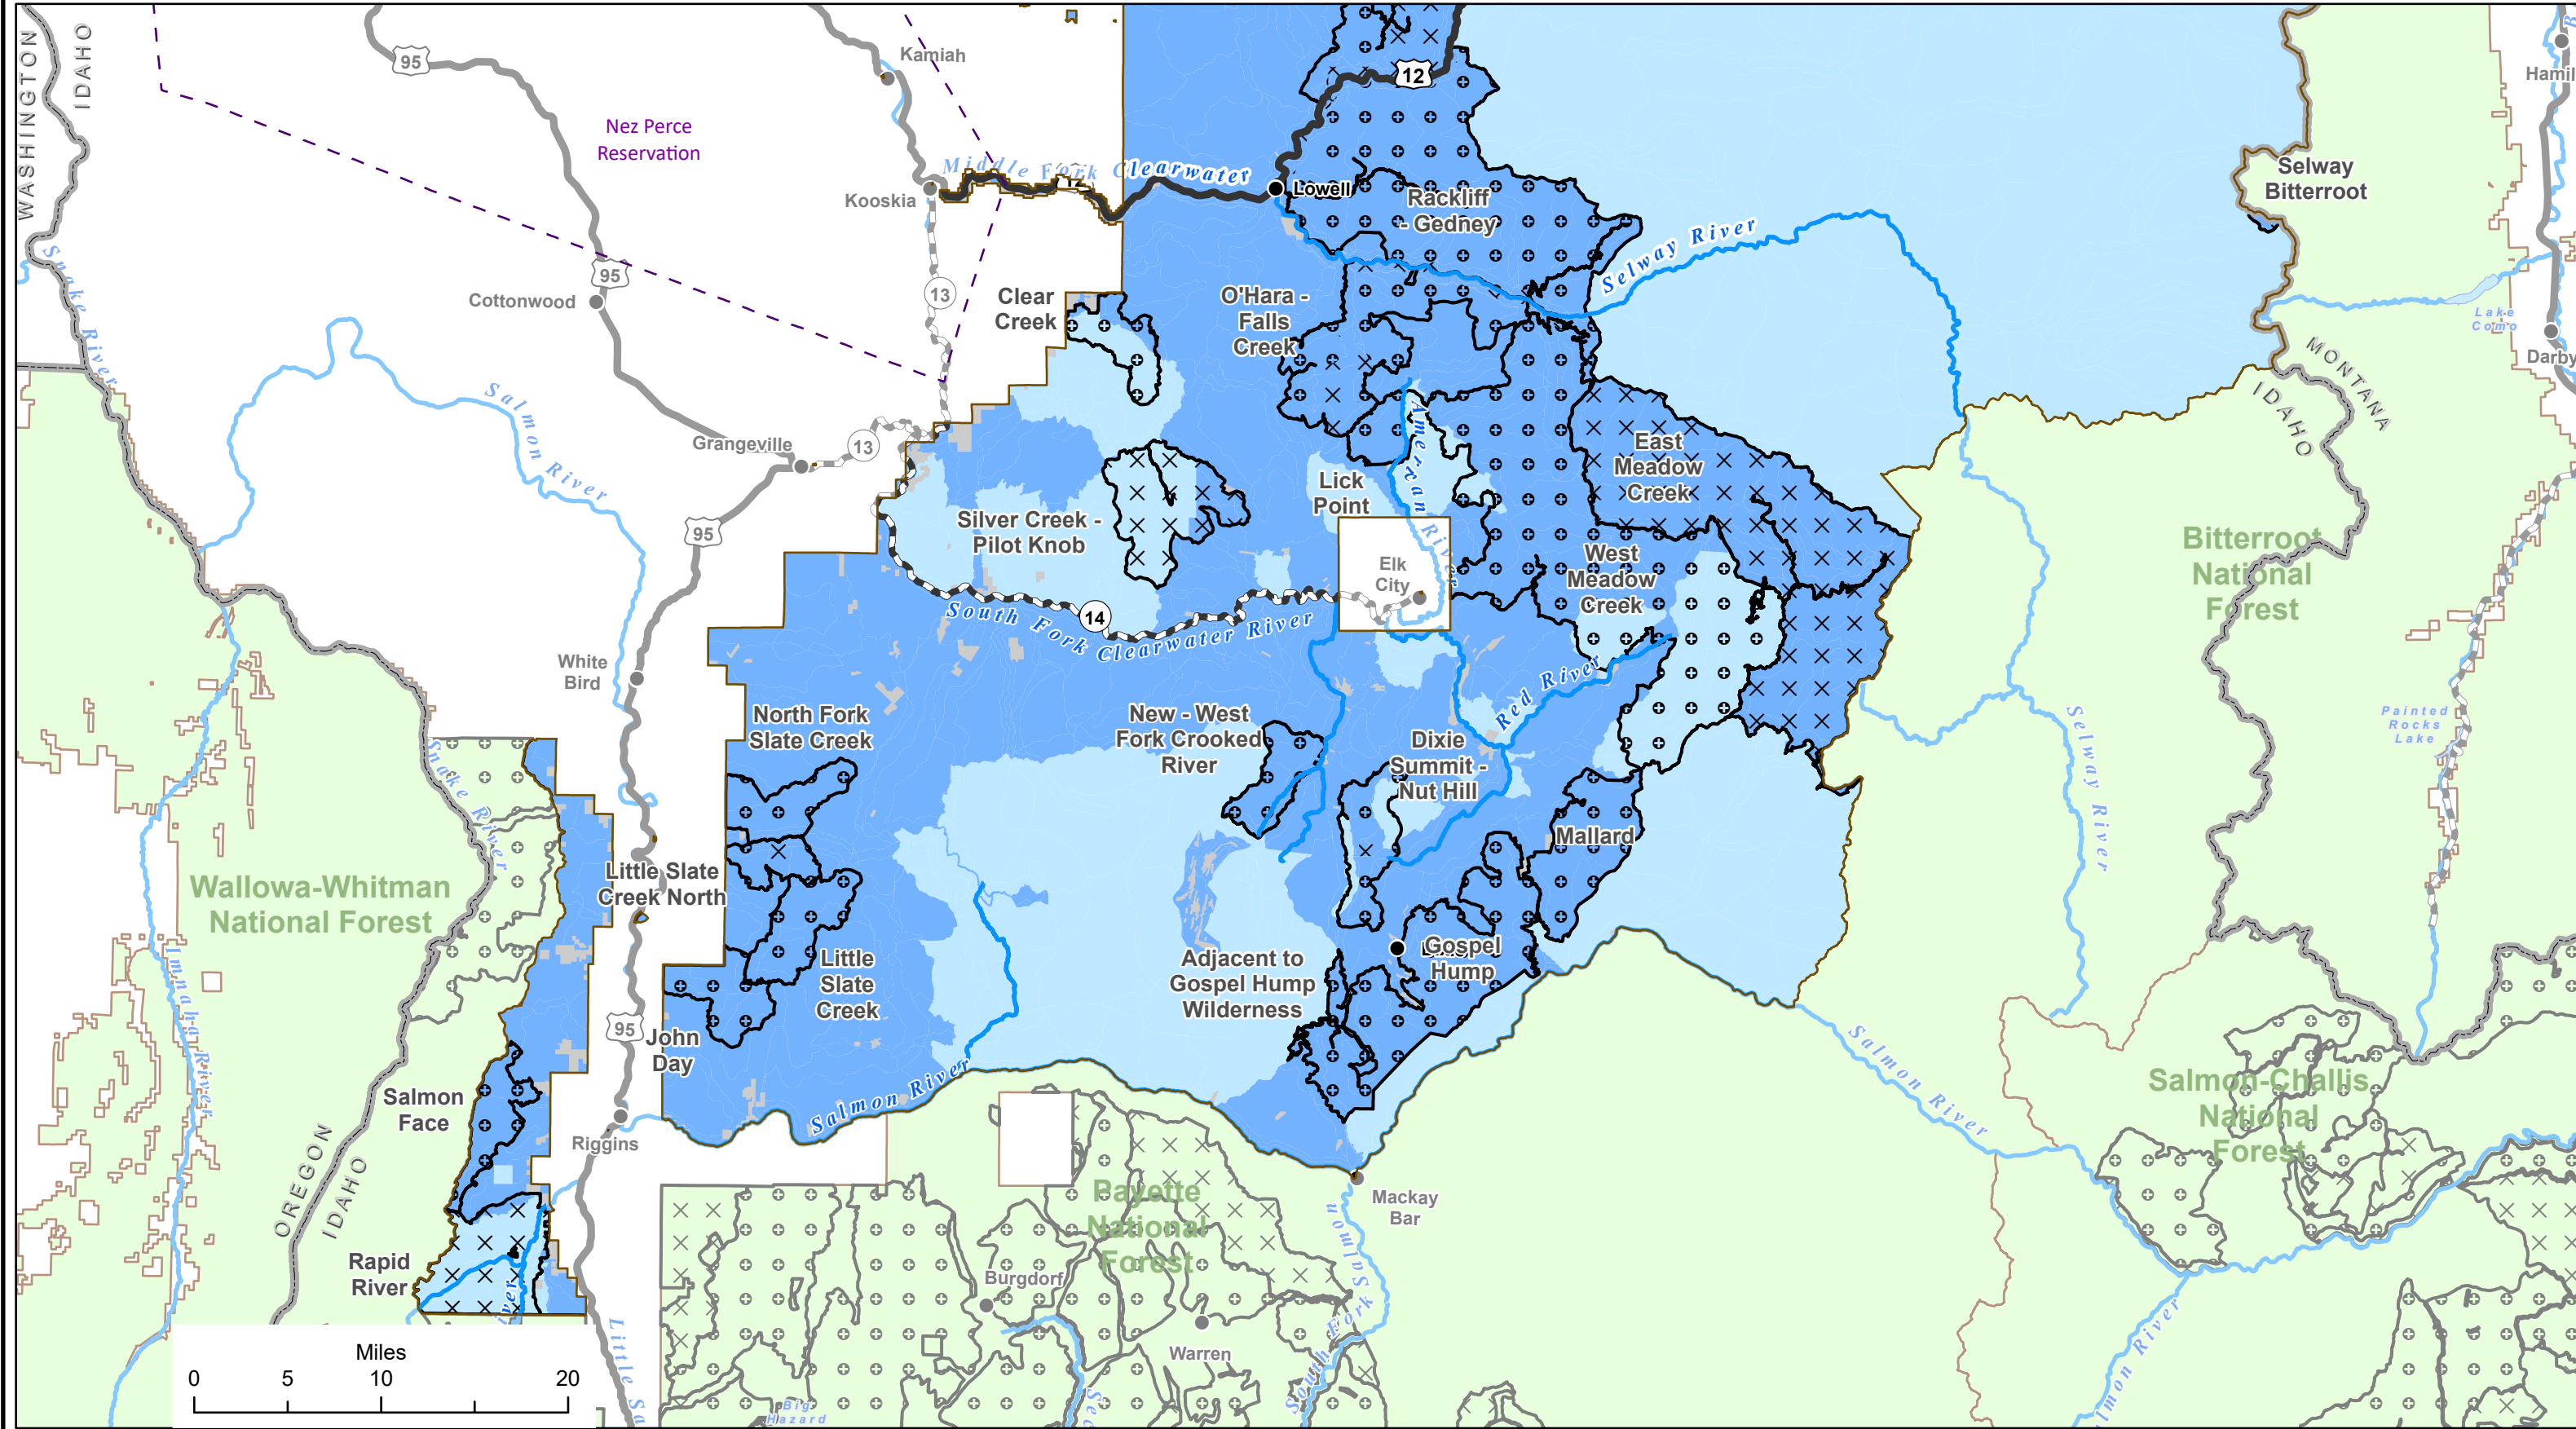

## Idaho Roadless Area

Other Theme

Backcountry Restoration

Non NPC Forest Lands

Other National Forests

Tribal Reservation Boundary

# Summer ROS and Idaho Roadless

Nez Perce-Clearwater National Forests (NPC)  
2023 Land Management Plan  
Alternative W: Northern Portion of the Forests