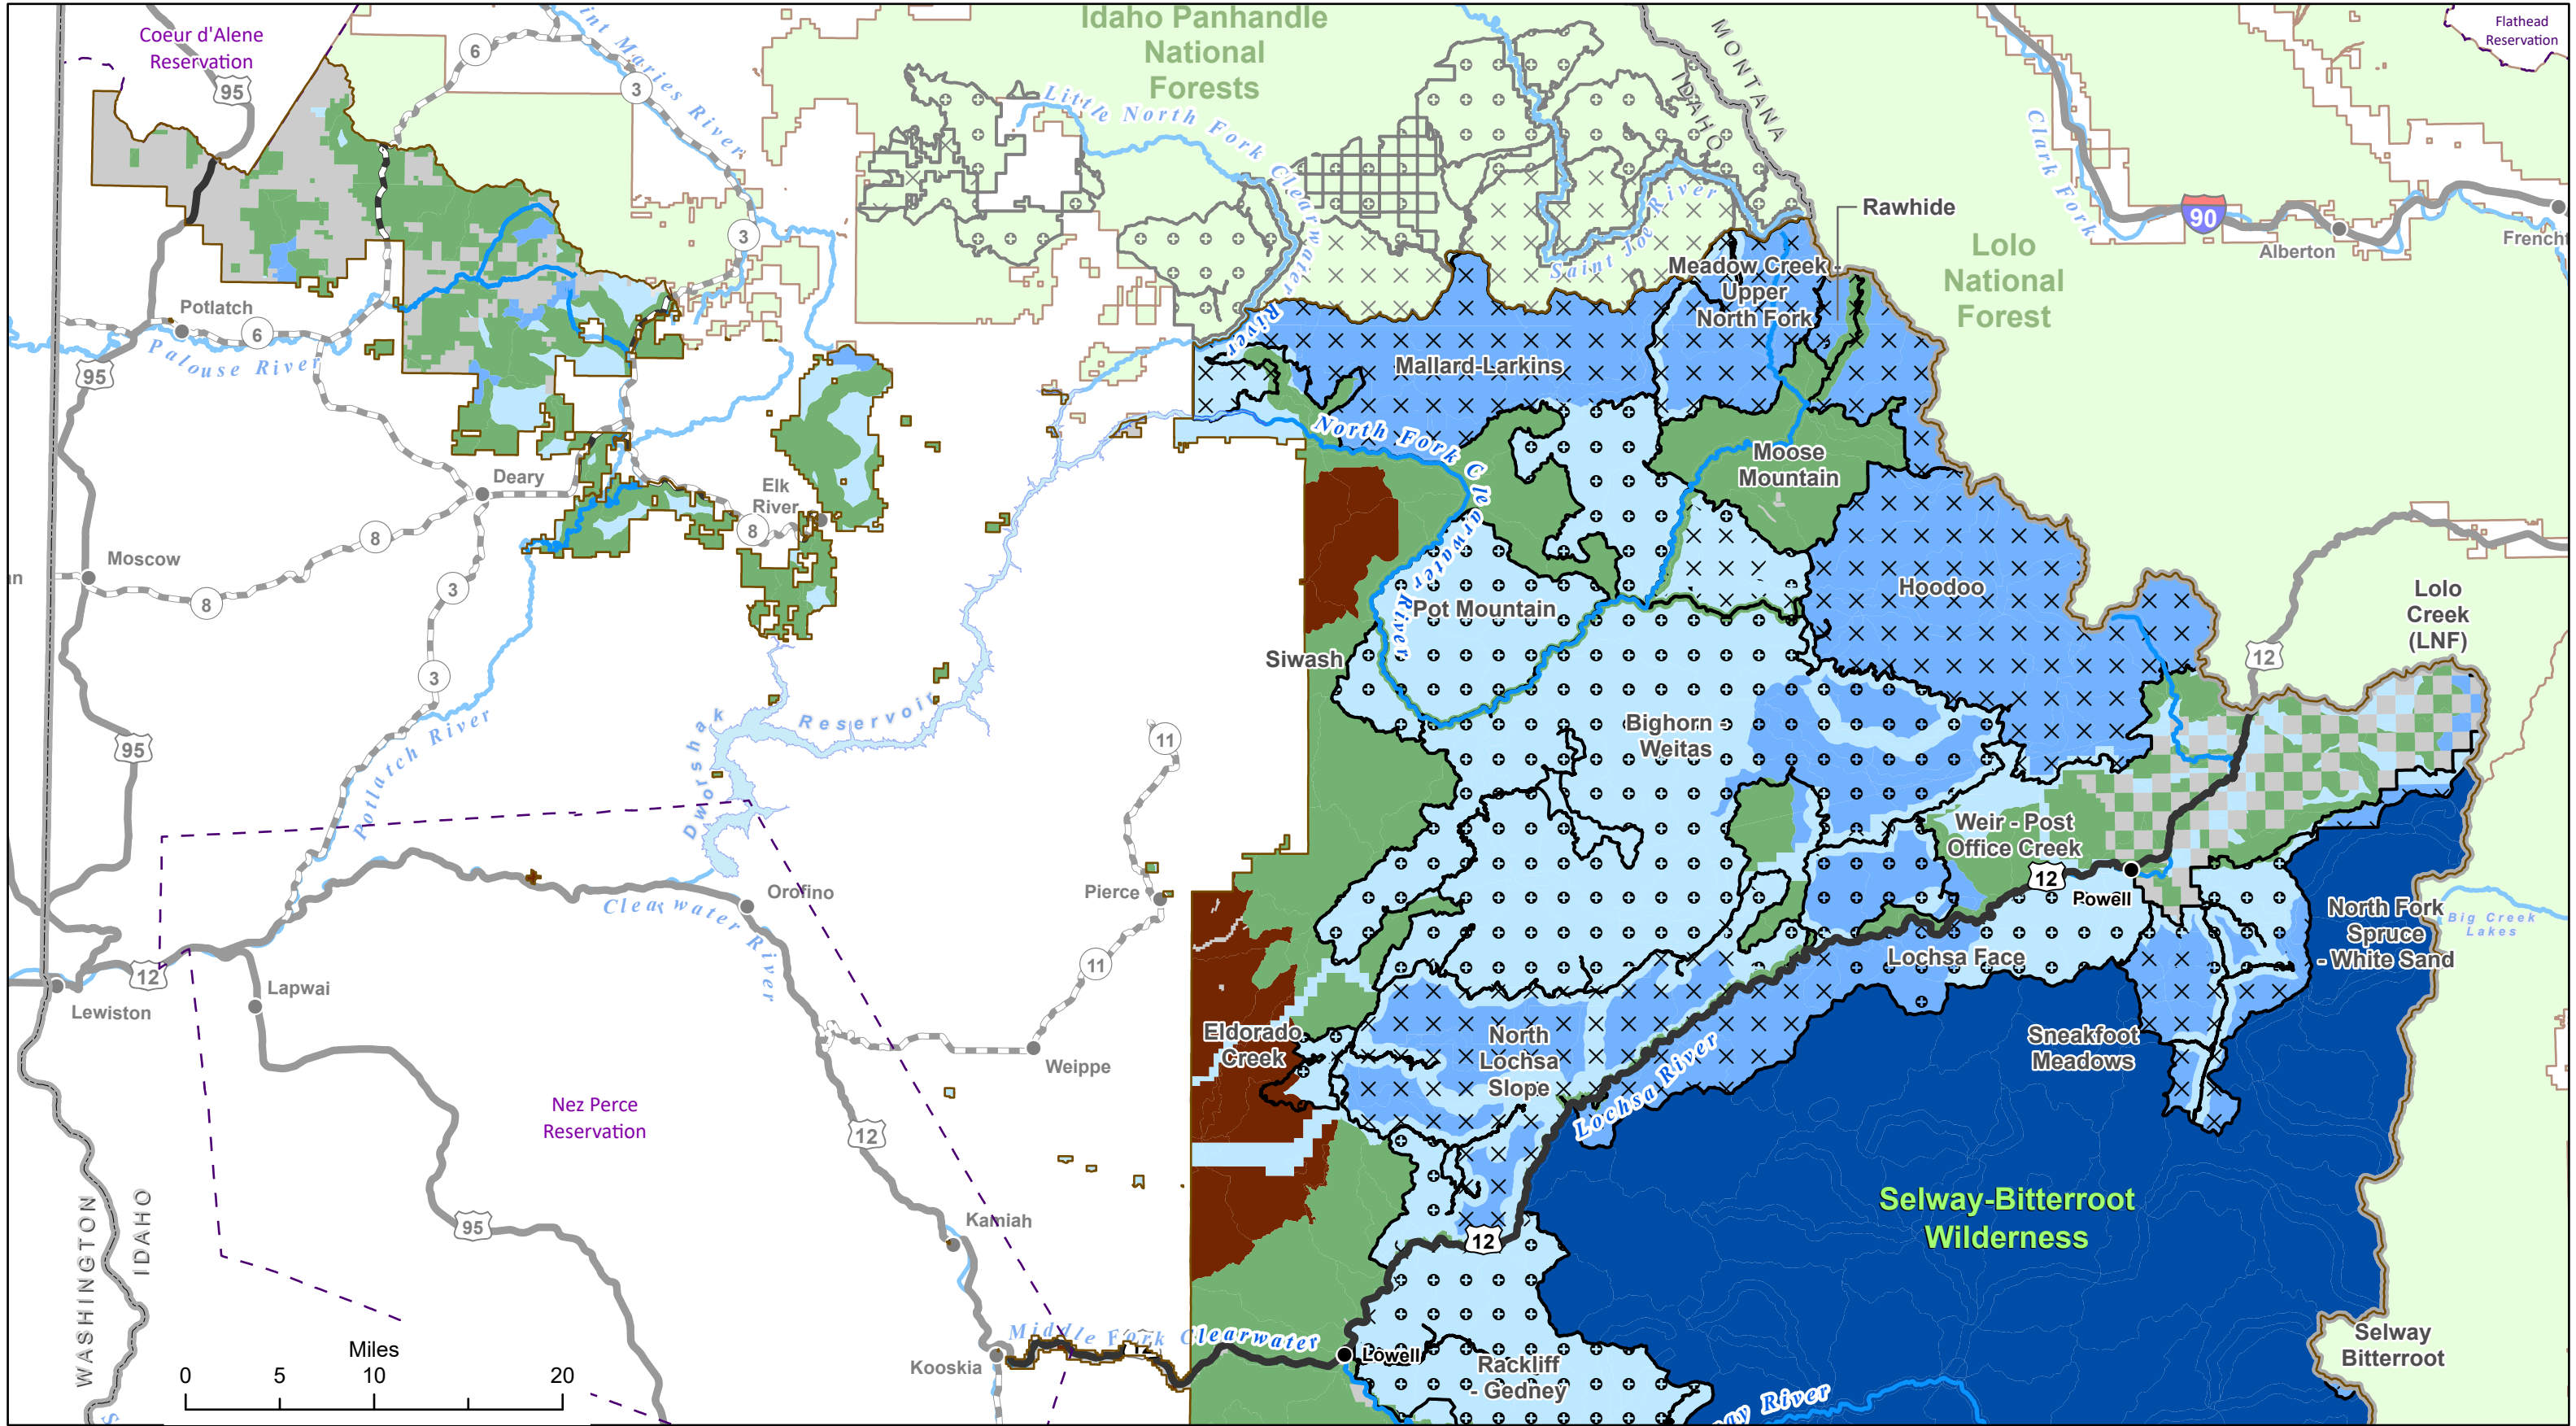

# Summer ROS and Idaho Roadless

Nez Perce-Clearwater National Forests (NPC)

2023 Land Management Plan

Preferred Alternative: Northern Portion of the Forests

## Idaho Roadless Area

- Other Theme
- Backcountry Restoration

- Non NPC Forest Lands
- Other National Forests
- Tribal Reservation Boundary