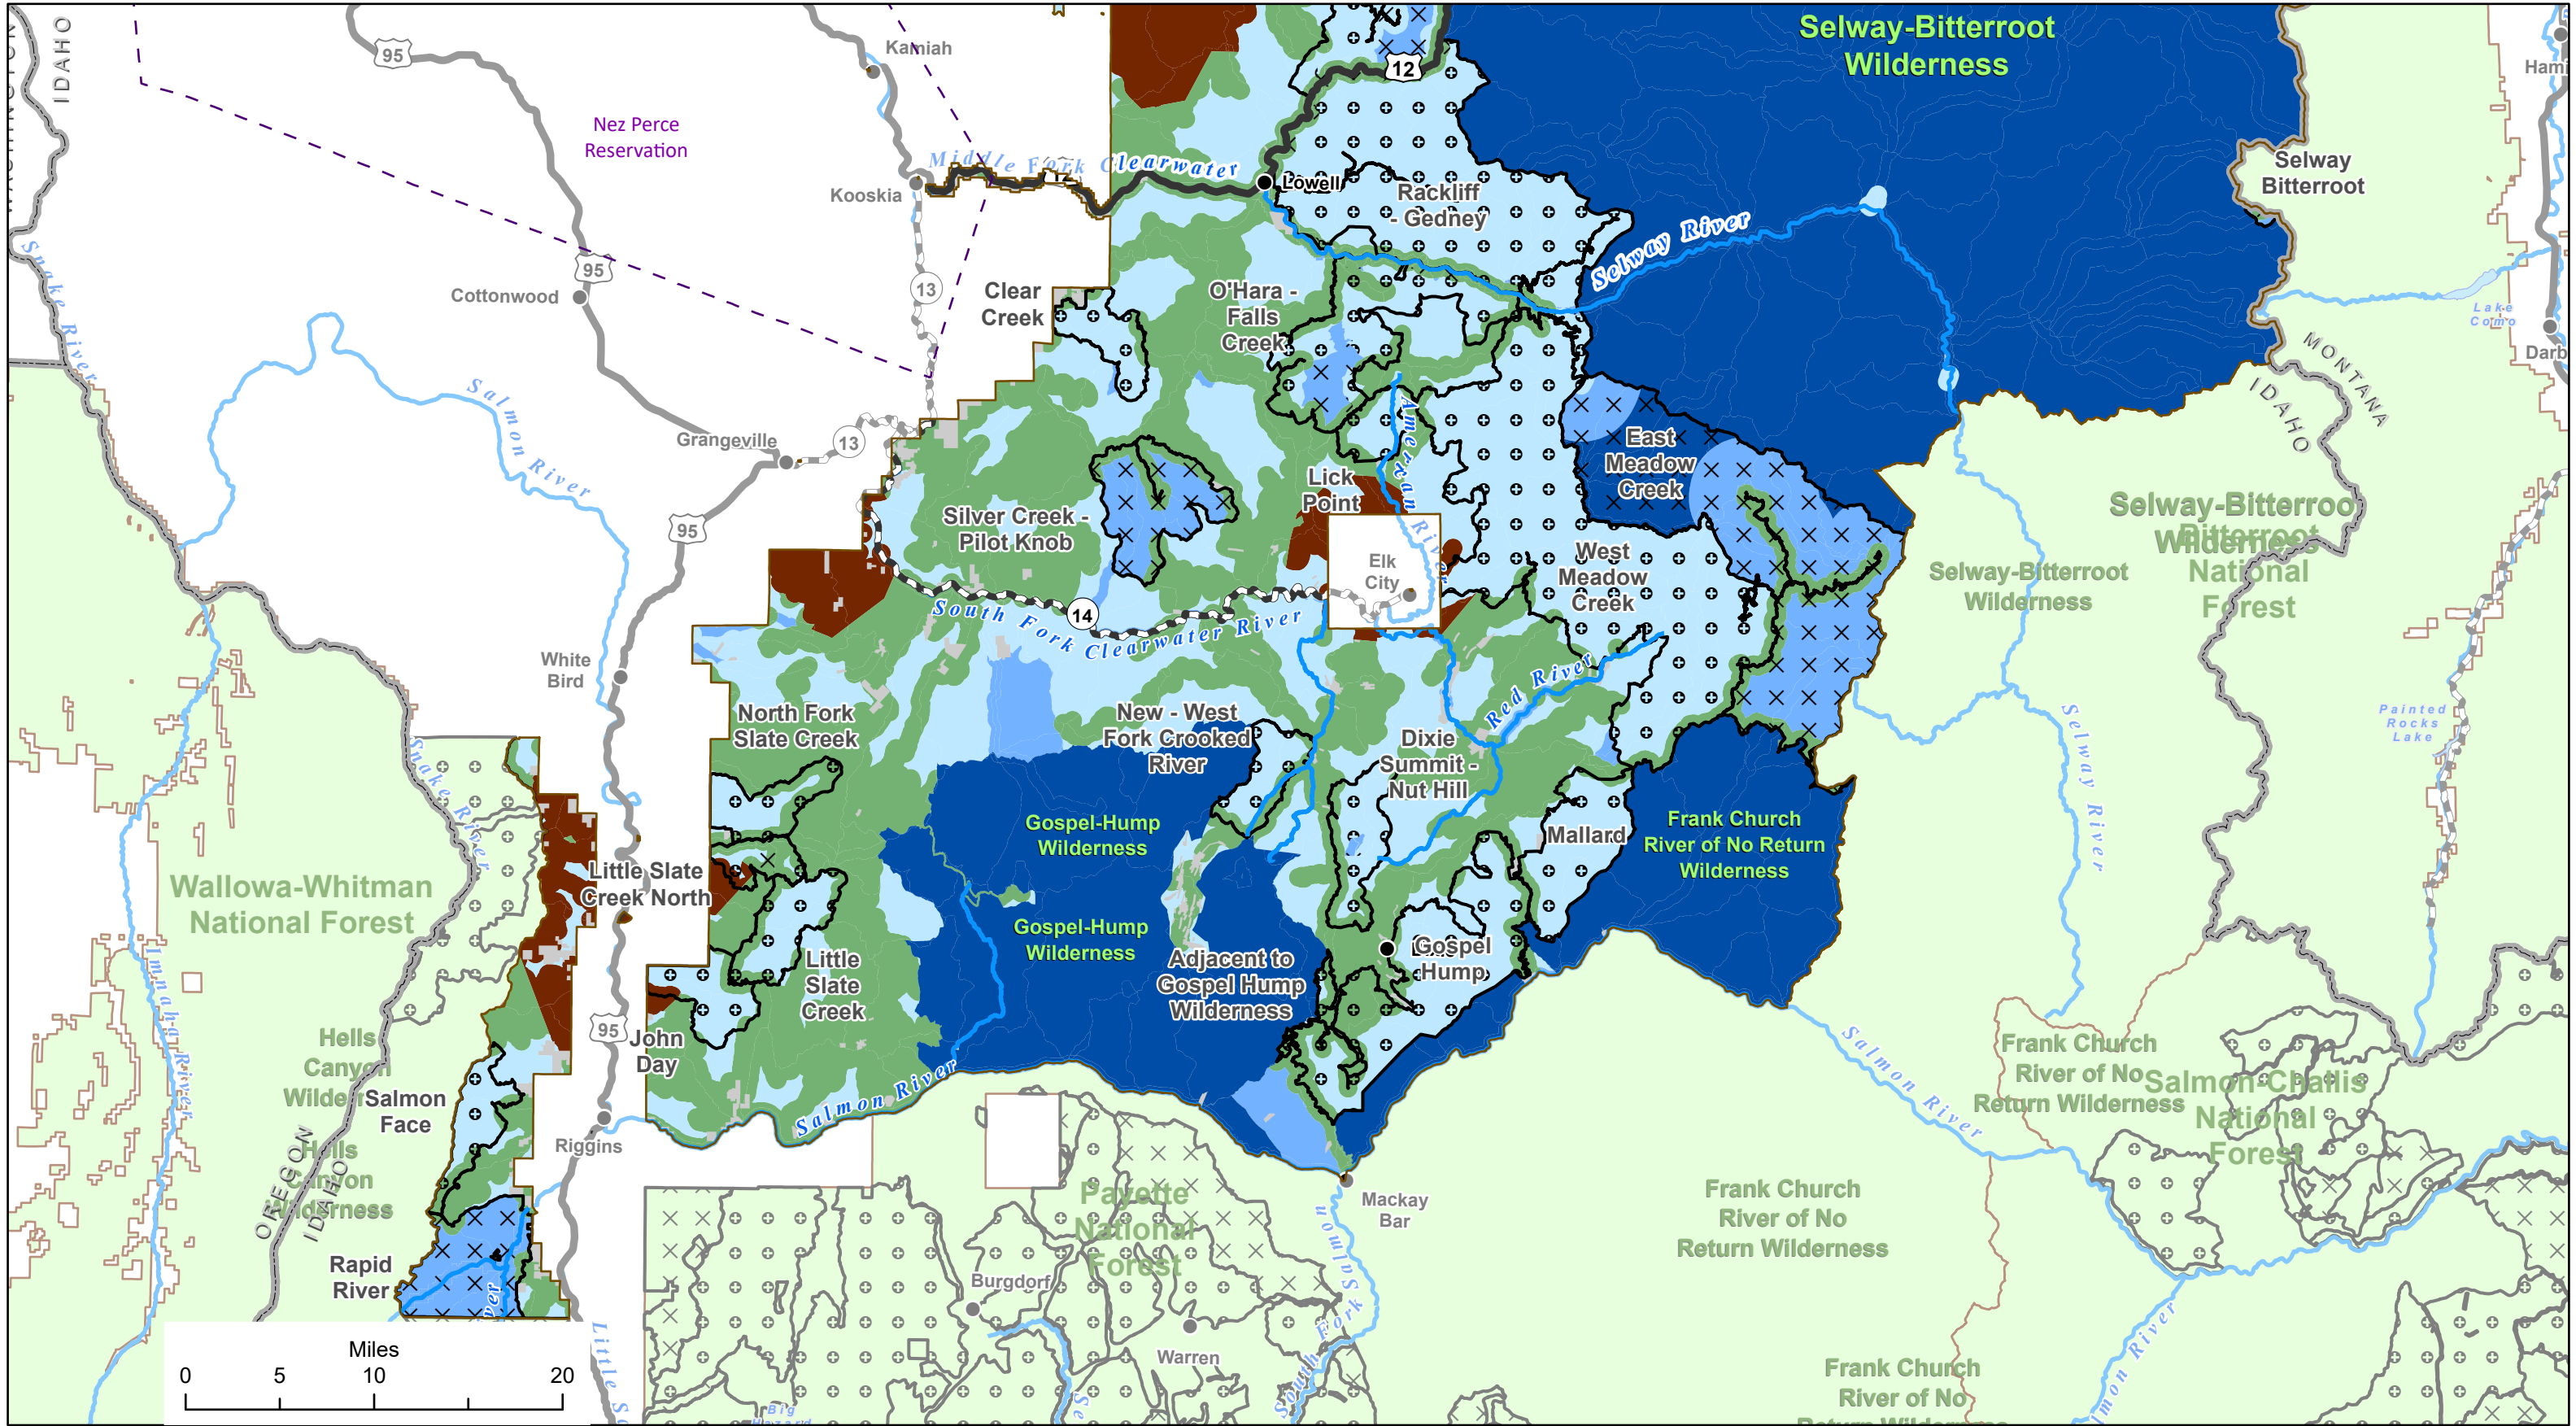

Summer ROS and Idaho Roadless

Nez Perce-Clearwater National Forests (NPC)
2023 Land Management Plan
Alternative X: Southern Portion of the Forests

Summer ROS

- Rural
- Roaded Natural

Idaho Roadless Area

- Semi-primitive Motorized
- Semi-primitive Non-motorized
- Primitive
- Other Theme
- Backcountry Restoration

Non NPC Forest Lands

- Other National Forests
- Tribal Reservation Boundary