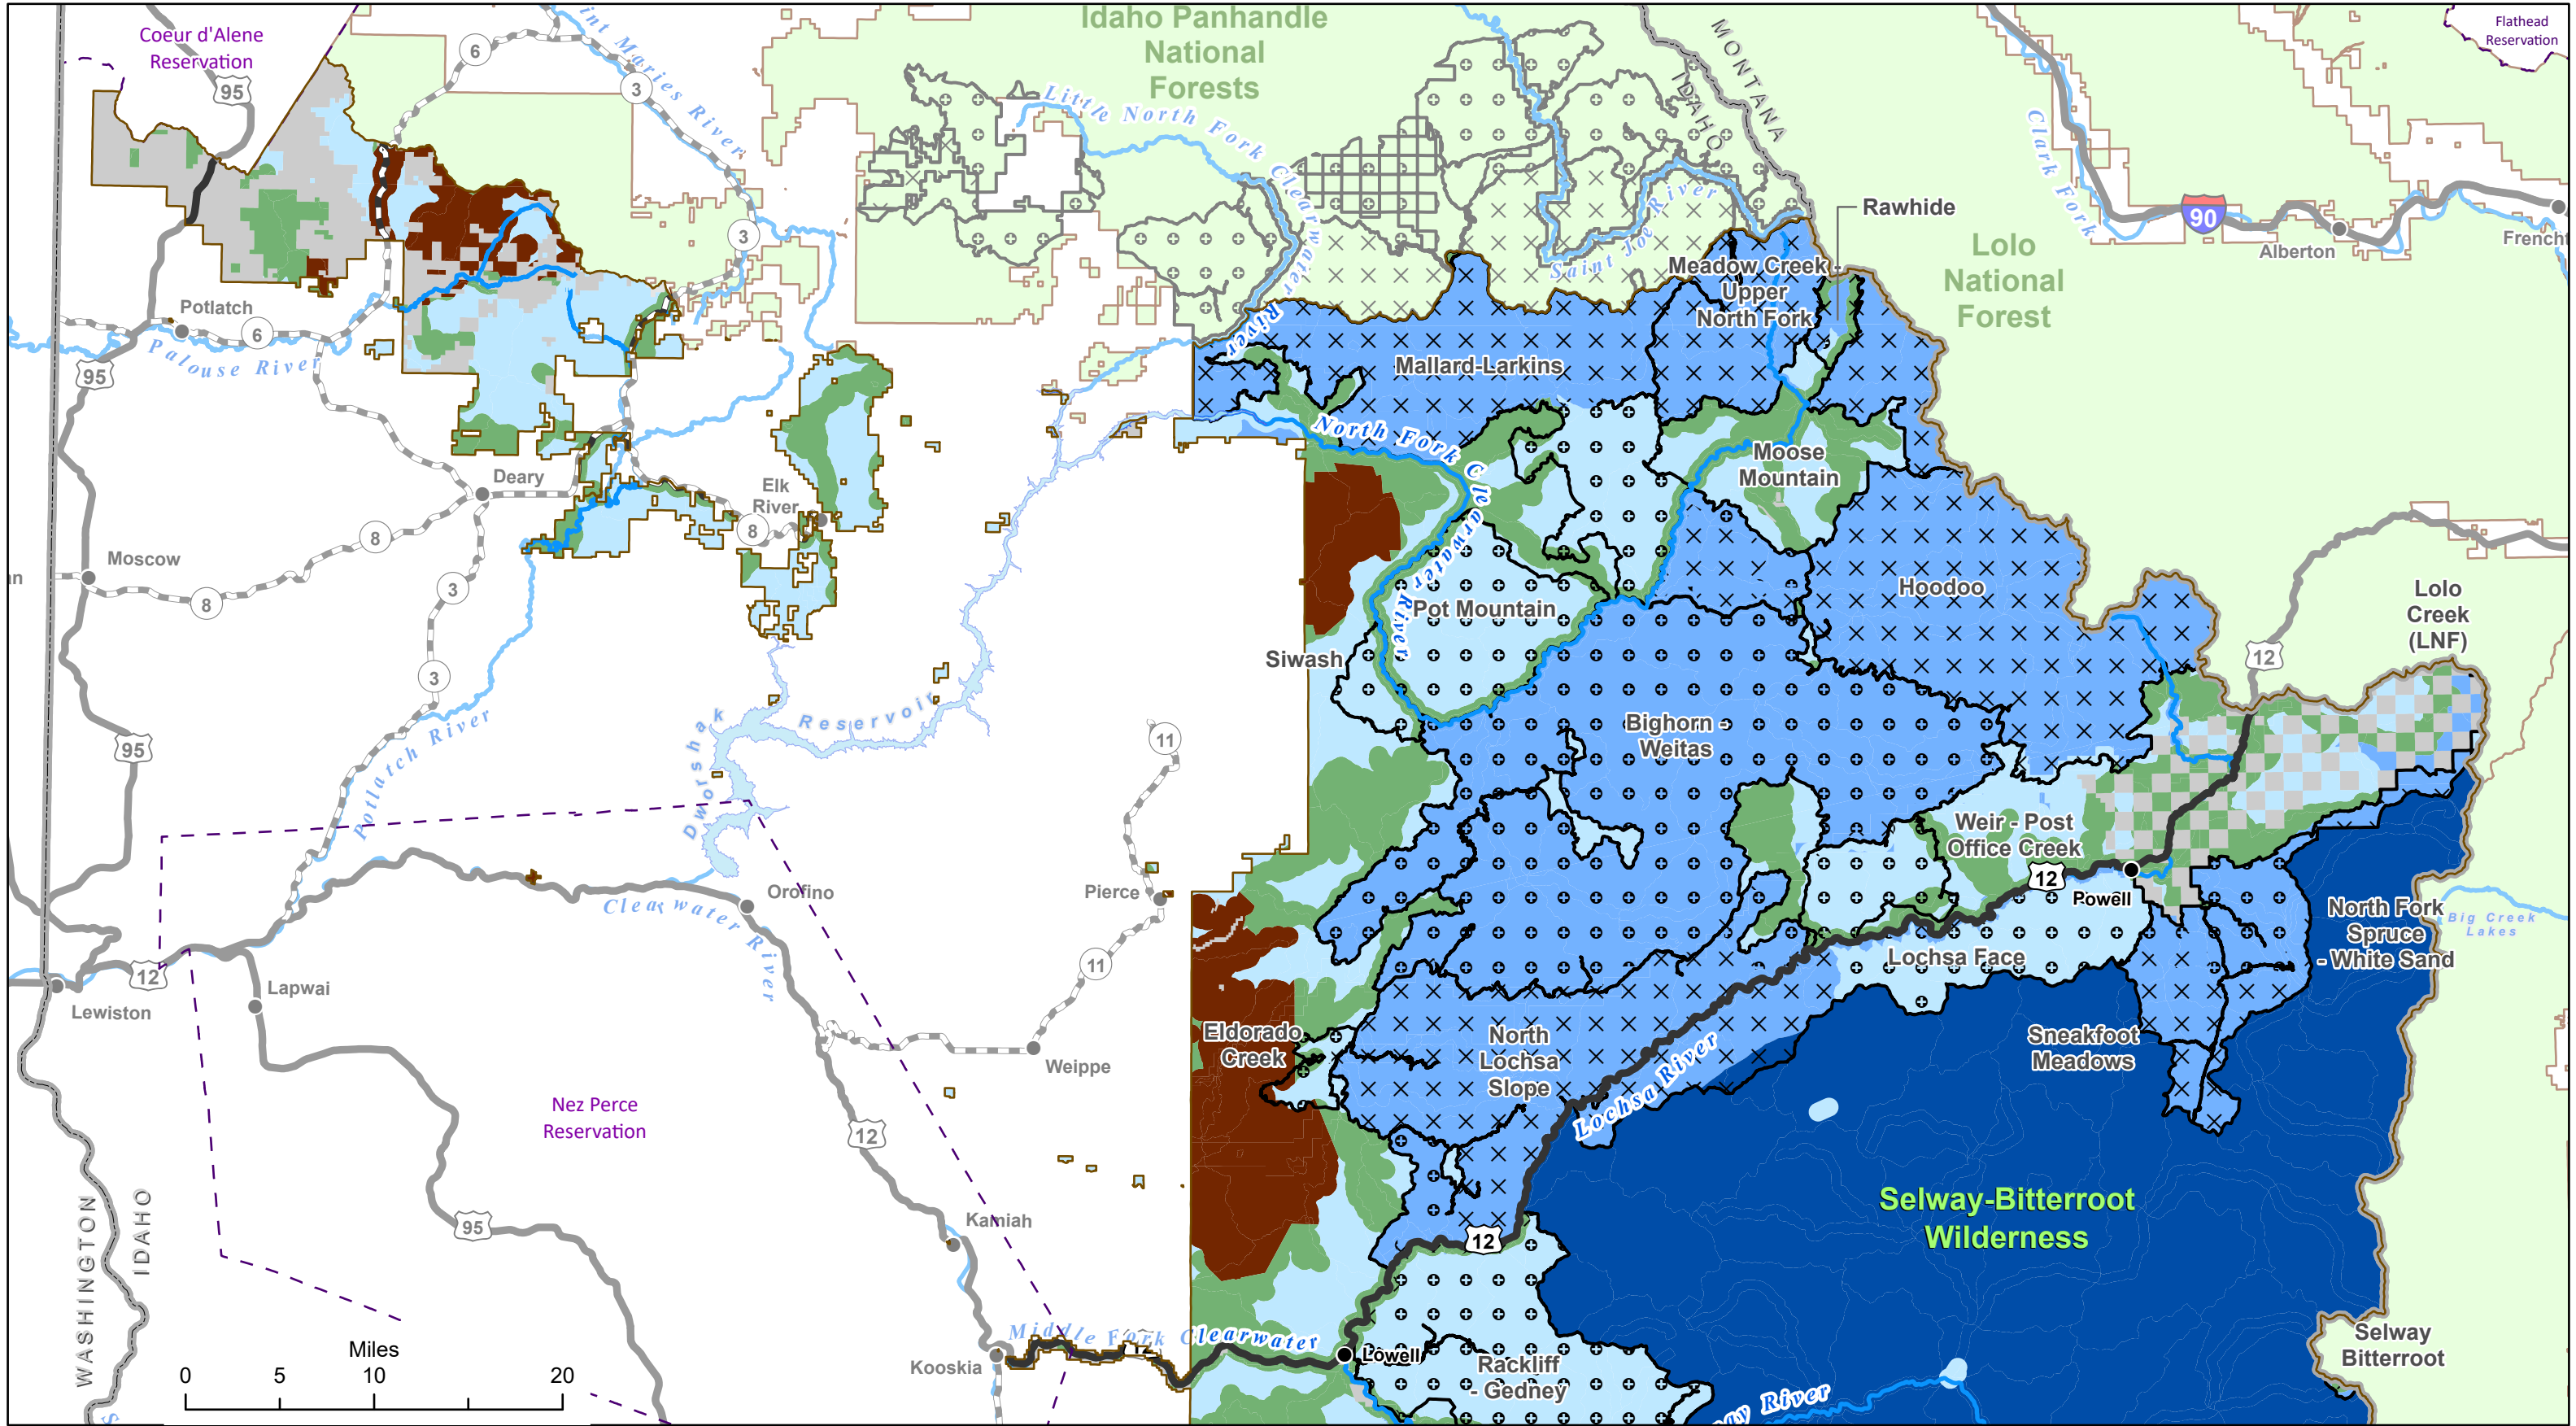

# Summer ROS and Idaho Roadless

Nez Perce-Clearwater National Forests (NPC)  
2023 Land Management Plan  
Alternative W: Northern Portion of the Forests

### Summer ROS

- Rural
- Roaded Natural

- Semi-primitive Motorized
- Semi-primitive Non-motorized
- Primitive

### Idaho Roadless Area

- Other Theme
- Backcountry Restoration

- Non NPC Forest Lands
- Other National Forests
- Tribal Reservation Boundary

# Summer ROS and Idaho Roadless

Nez Perce-Clearwater National Forests (NPC)  
2023 Land Management Plan  
Alternative W: Southern Portion of the Forests