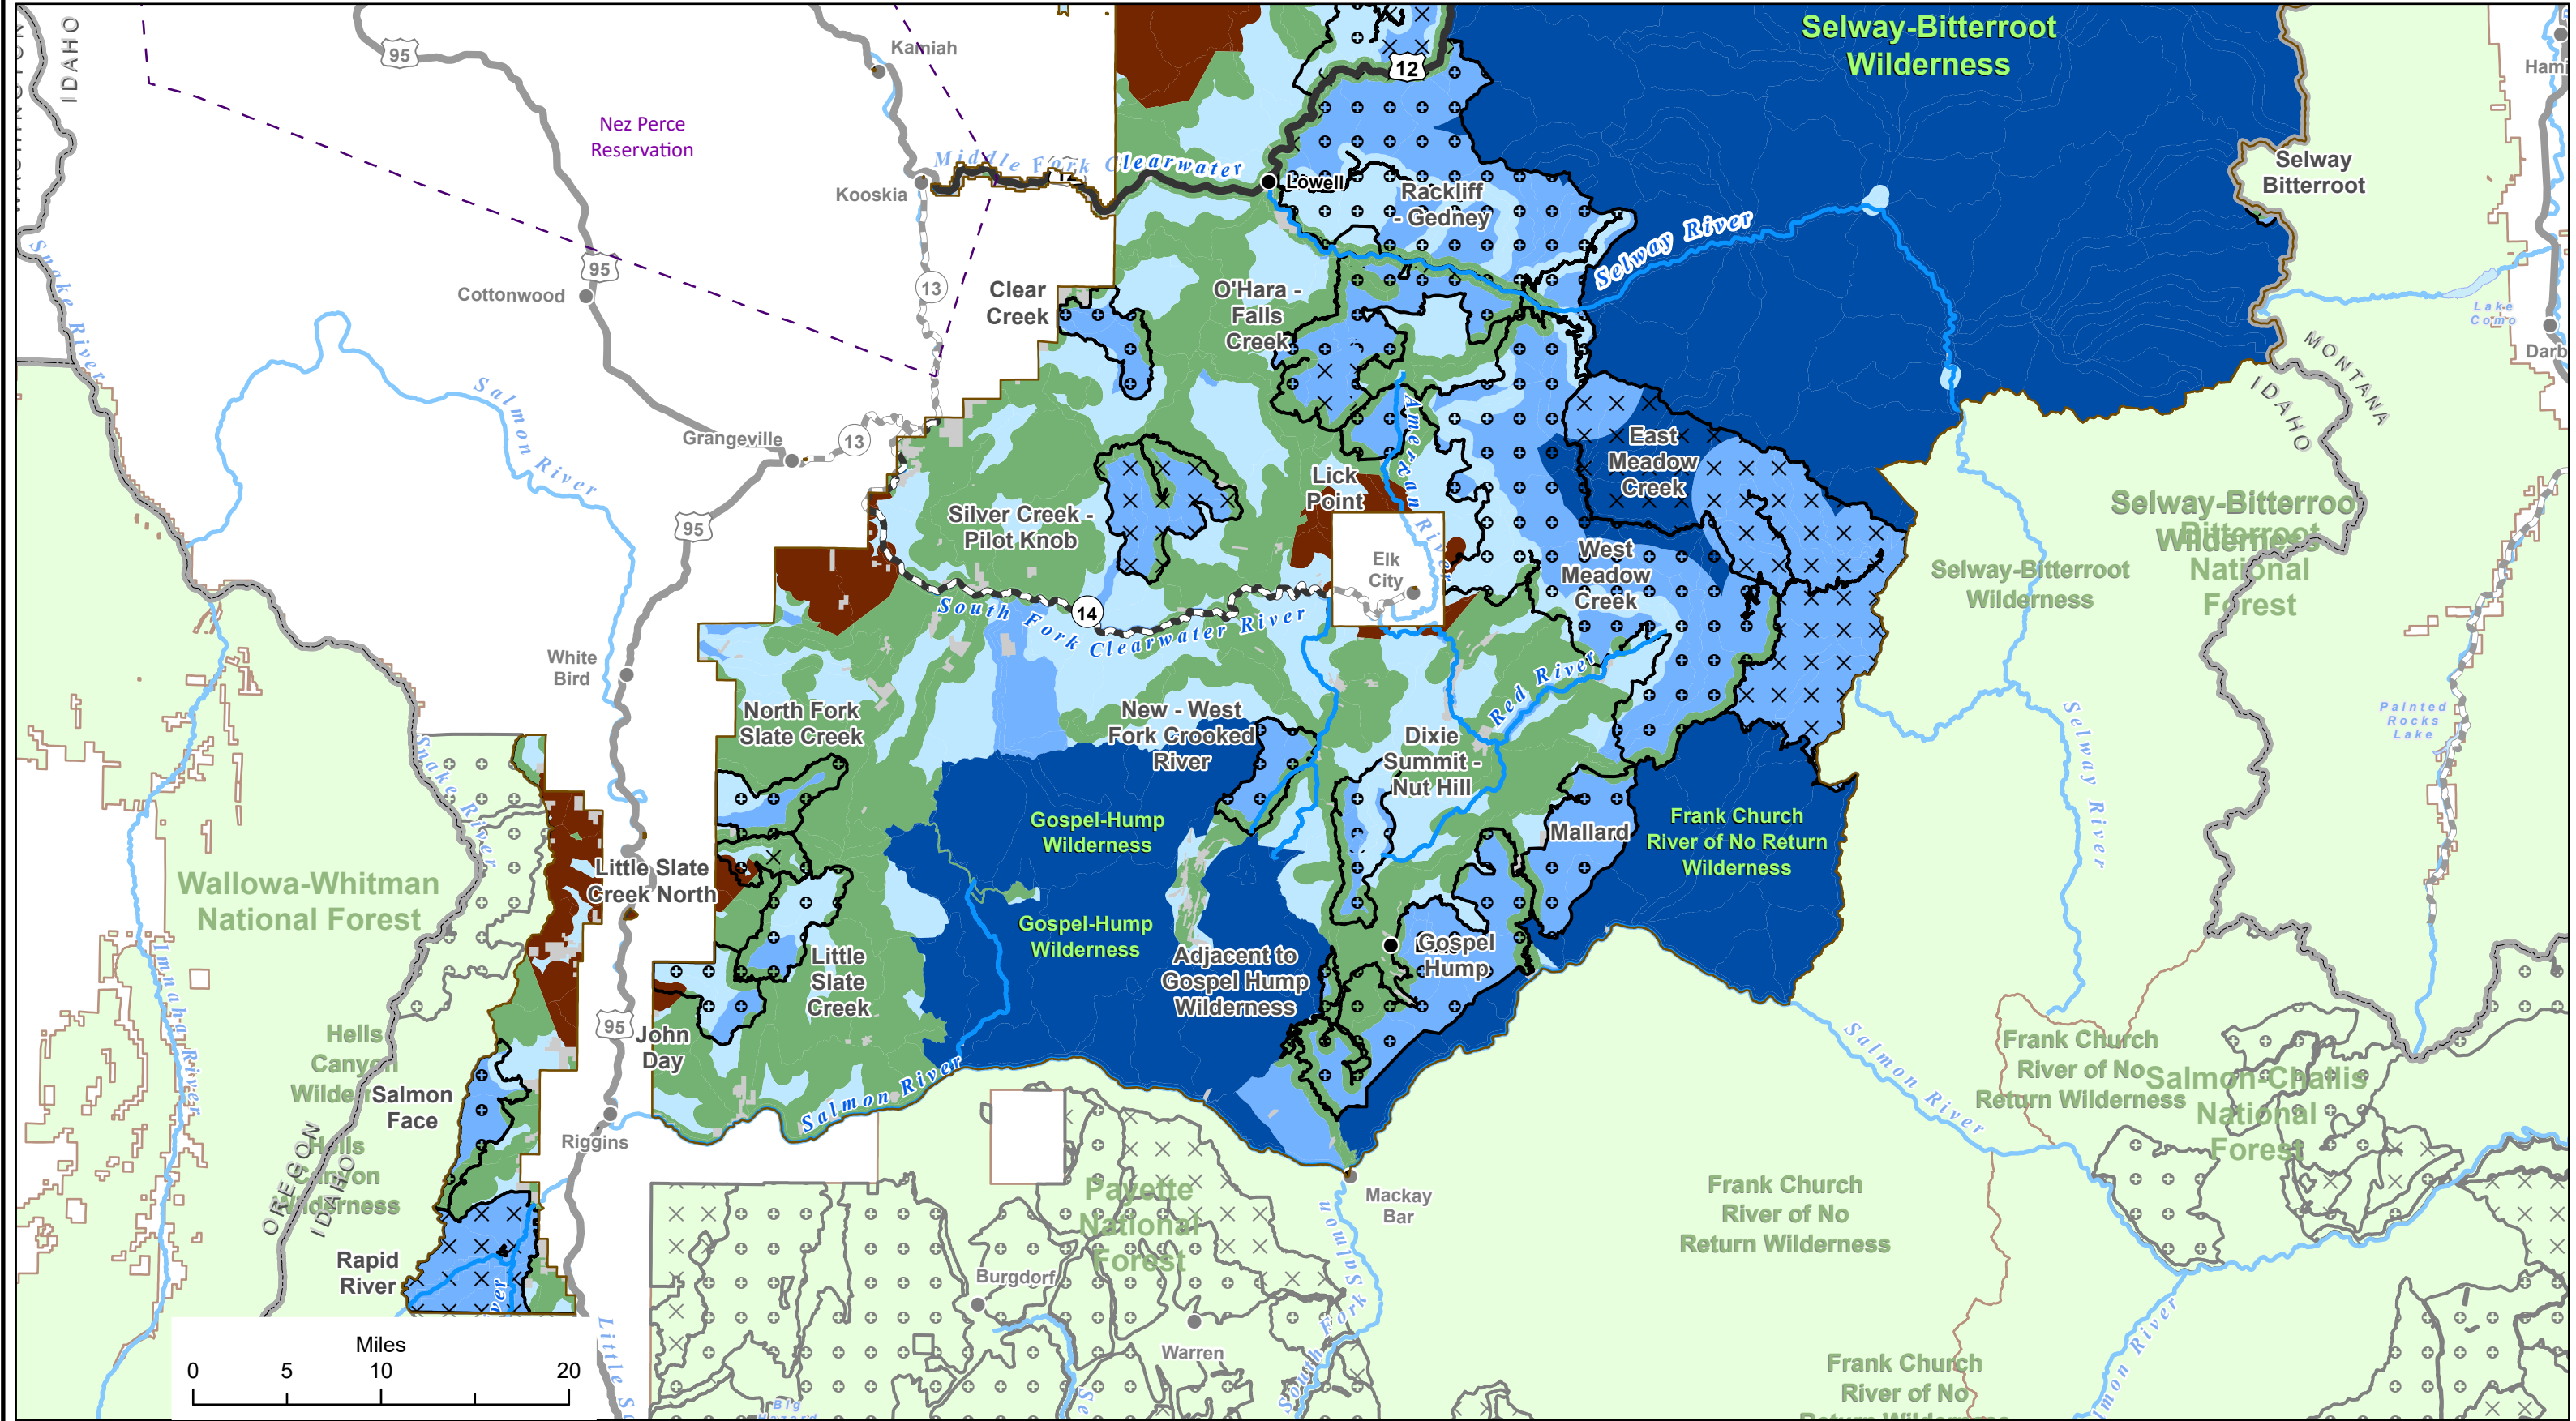

Summer ROS and Idaho Roadless

Nez Perce-Clearwater National Forests (NPC)

2023 Land Management Plan

Alternative Y: Southern Portion of the Forests

Summer ROS

- Rural
- Roaded Natural

- Semi-primitive Motorized
- Semi-primitive Non-motorized
- Primitive

Idaho Roadless Area

- Other Theme
- Backcountry Restoration

- Non NPC Forest Lands
- Other National Forests
- Tribal Reservation Boundary