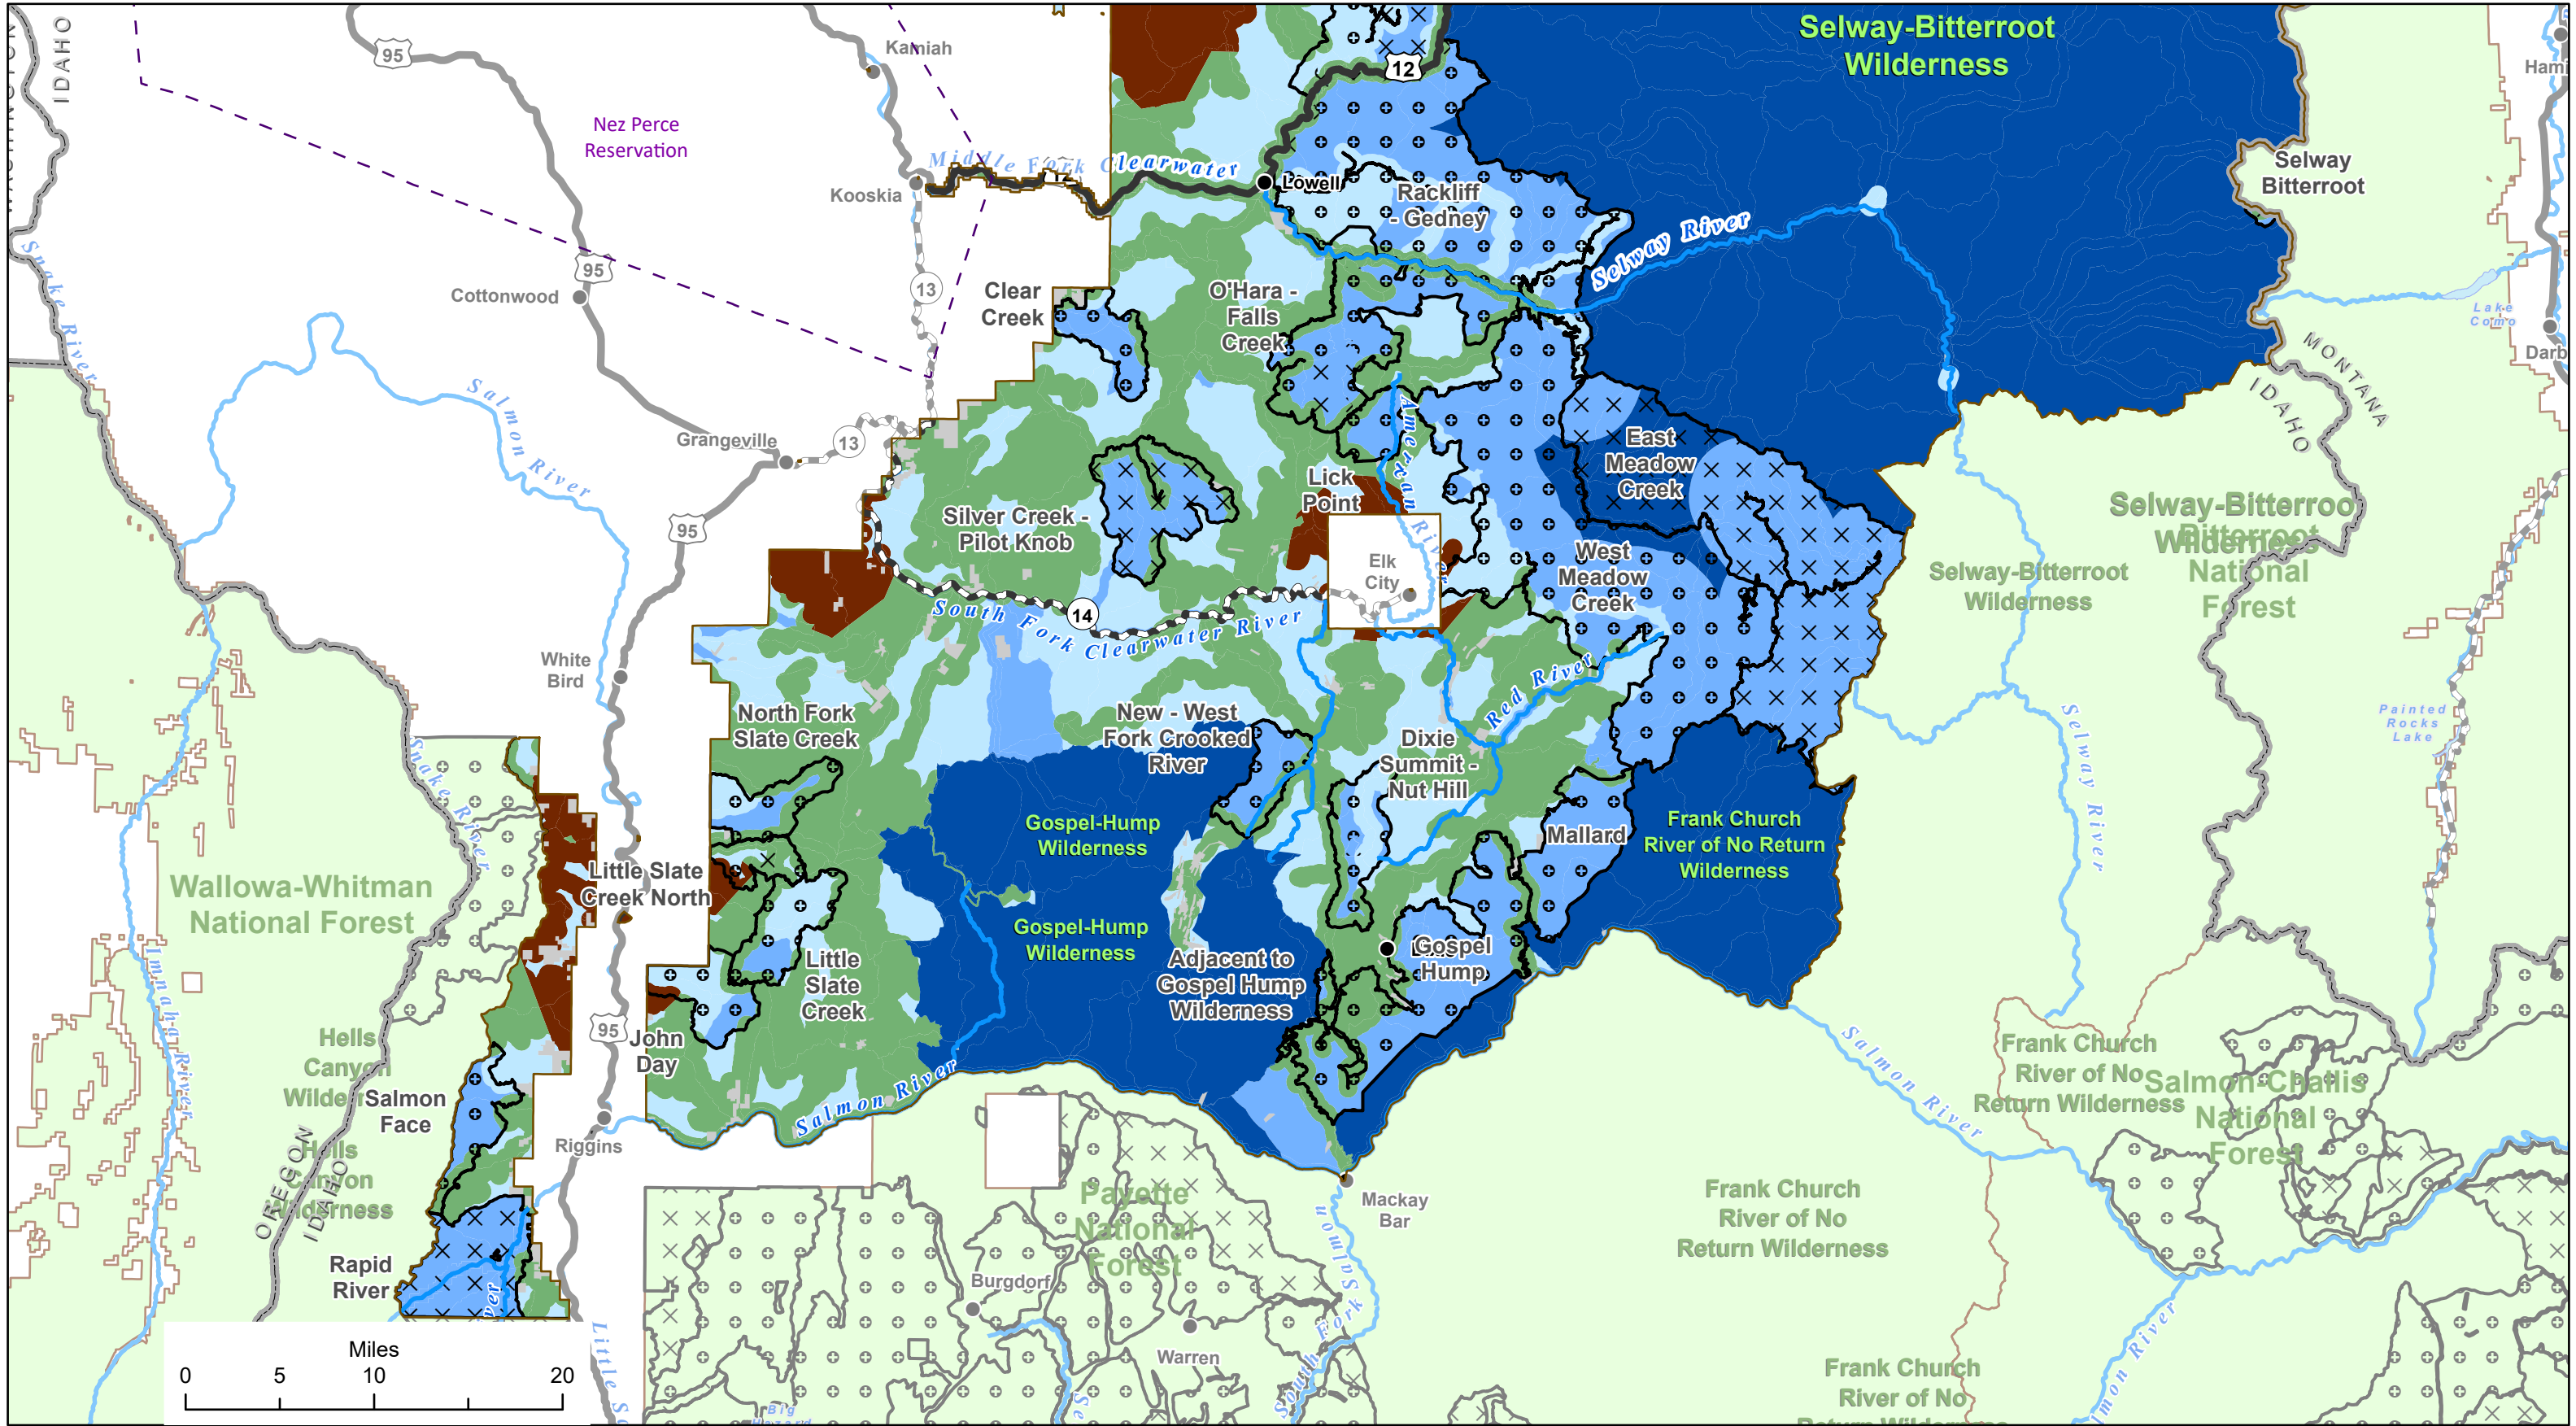

# Summer ROS and Idaho Roadless

Nez Perce-Clearwater National Forests (NPC)

2023 Land Management Plan

Alternative Z: Southern Portion of the Forests

## Idaho Roadless Area

- Other Theme
- Backcountry Restoration

- Non NPC Forest Lands
- Other National Forests
- Tribal Reservation Boundary