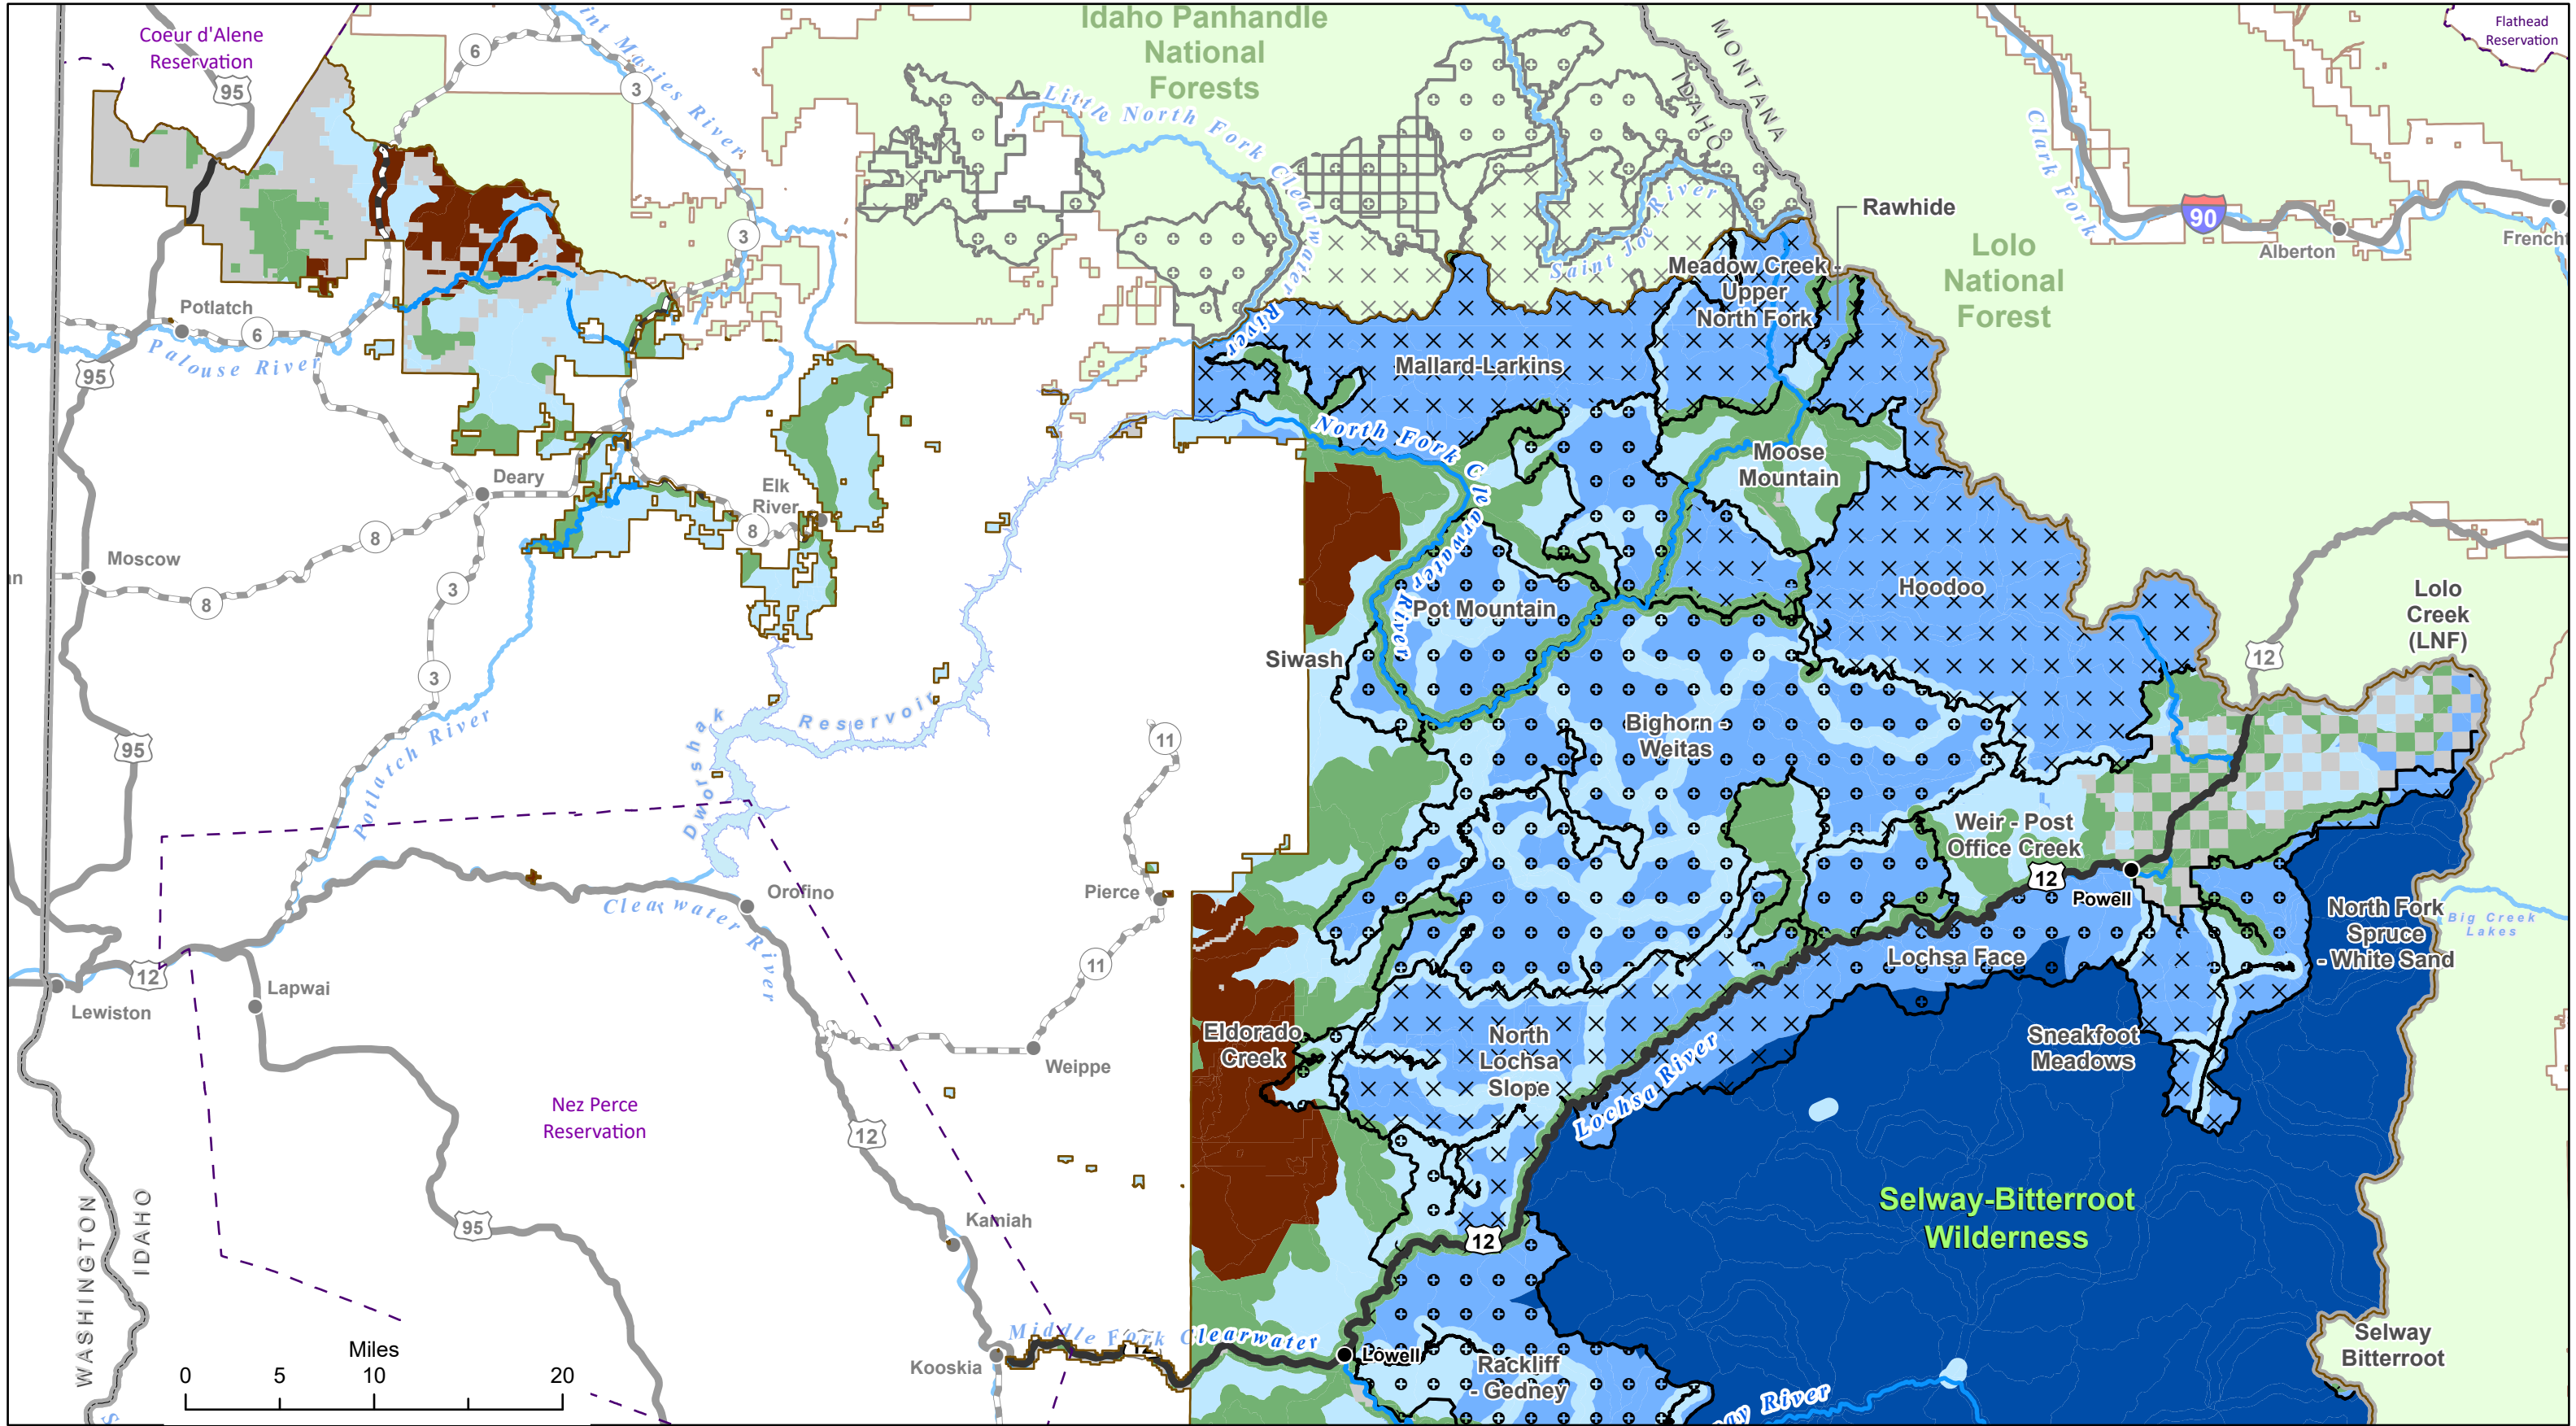

# Summer ROS and Idaho Roadless

Nez Perce-Clearwater National Forests (NPC)  
2023 Land Management Plan  
Alternative Y: Northern Portion of the Forests

## Summer ROS

- Rural
- Roaded Natural

- Semi-primitive Motorized
- Semi-primitive Non-motorized
- Primitive

## Idaho Roadless Area

- Other Theme
- Backcountry Restoration

- Non NPC Forest Lands
- Other National Forests
- Tribal Reservation Boundary

# Summer ROS and Idaho Roadless

Nez Perce-Clearwater National Forests (NPC)

2023 Land Management Plan

Alternative Y: Southern Portion of the Forests