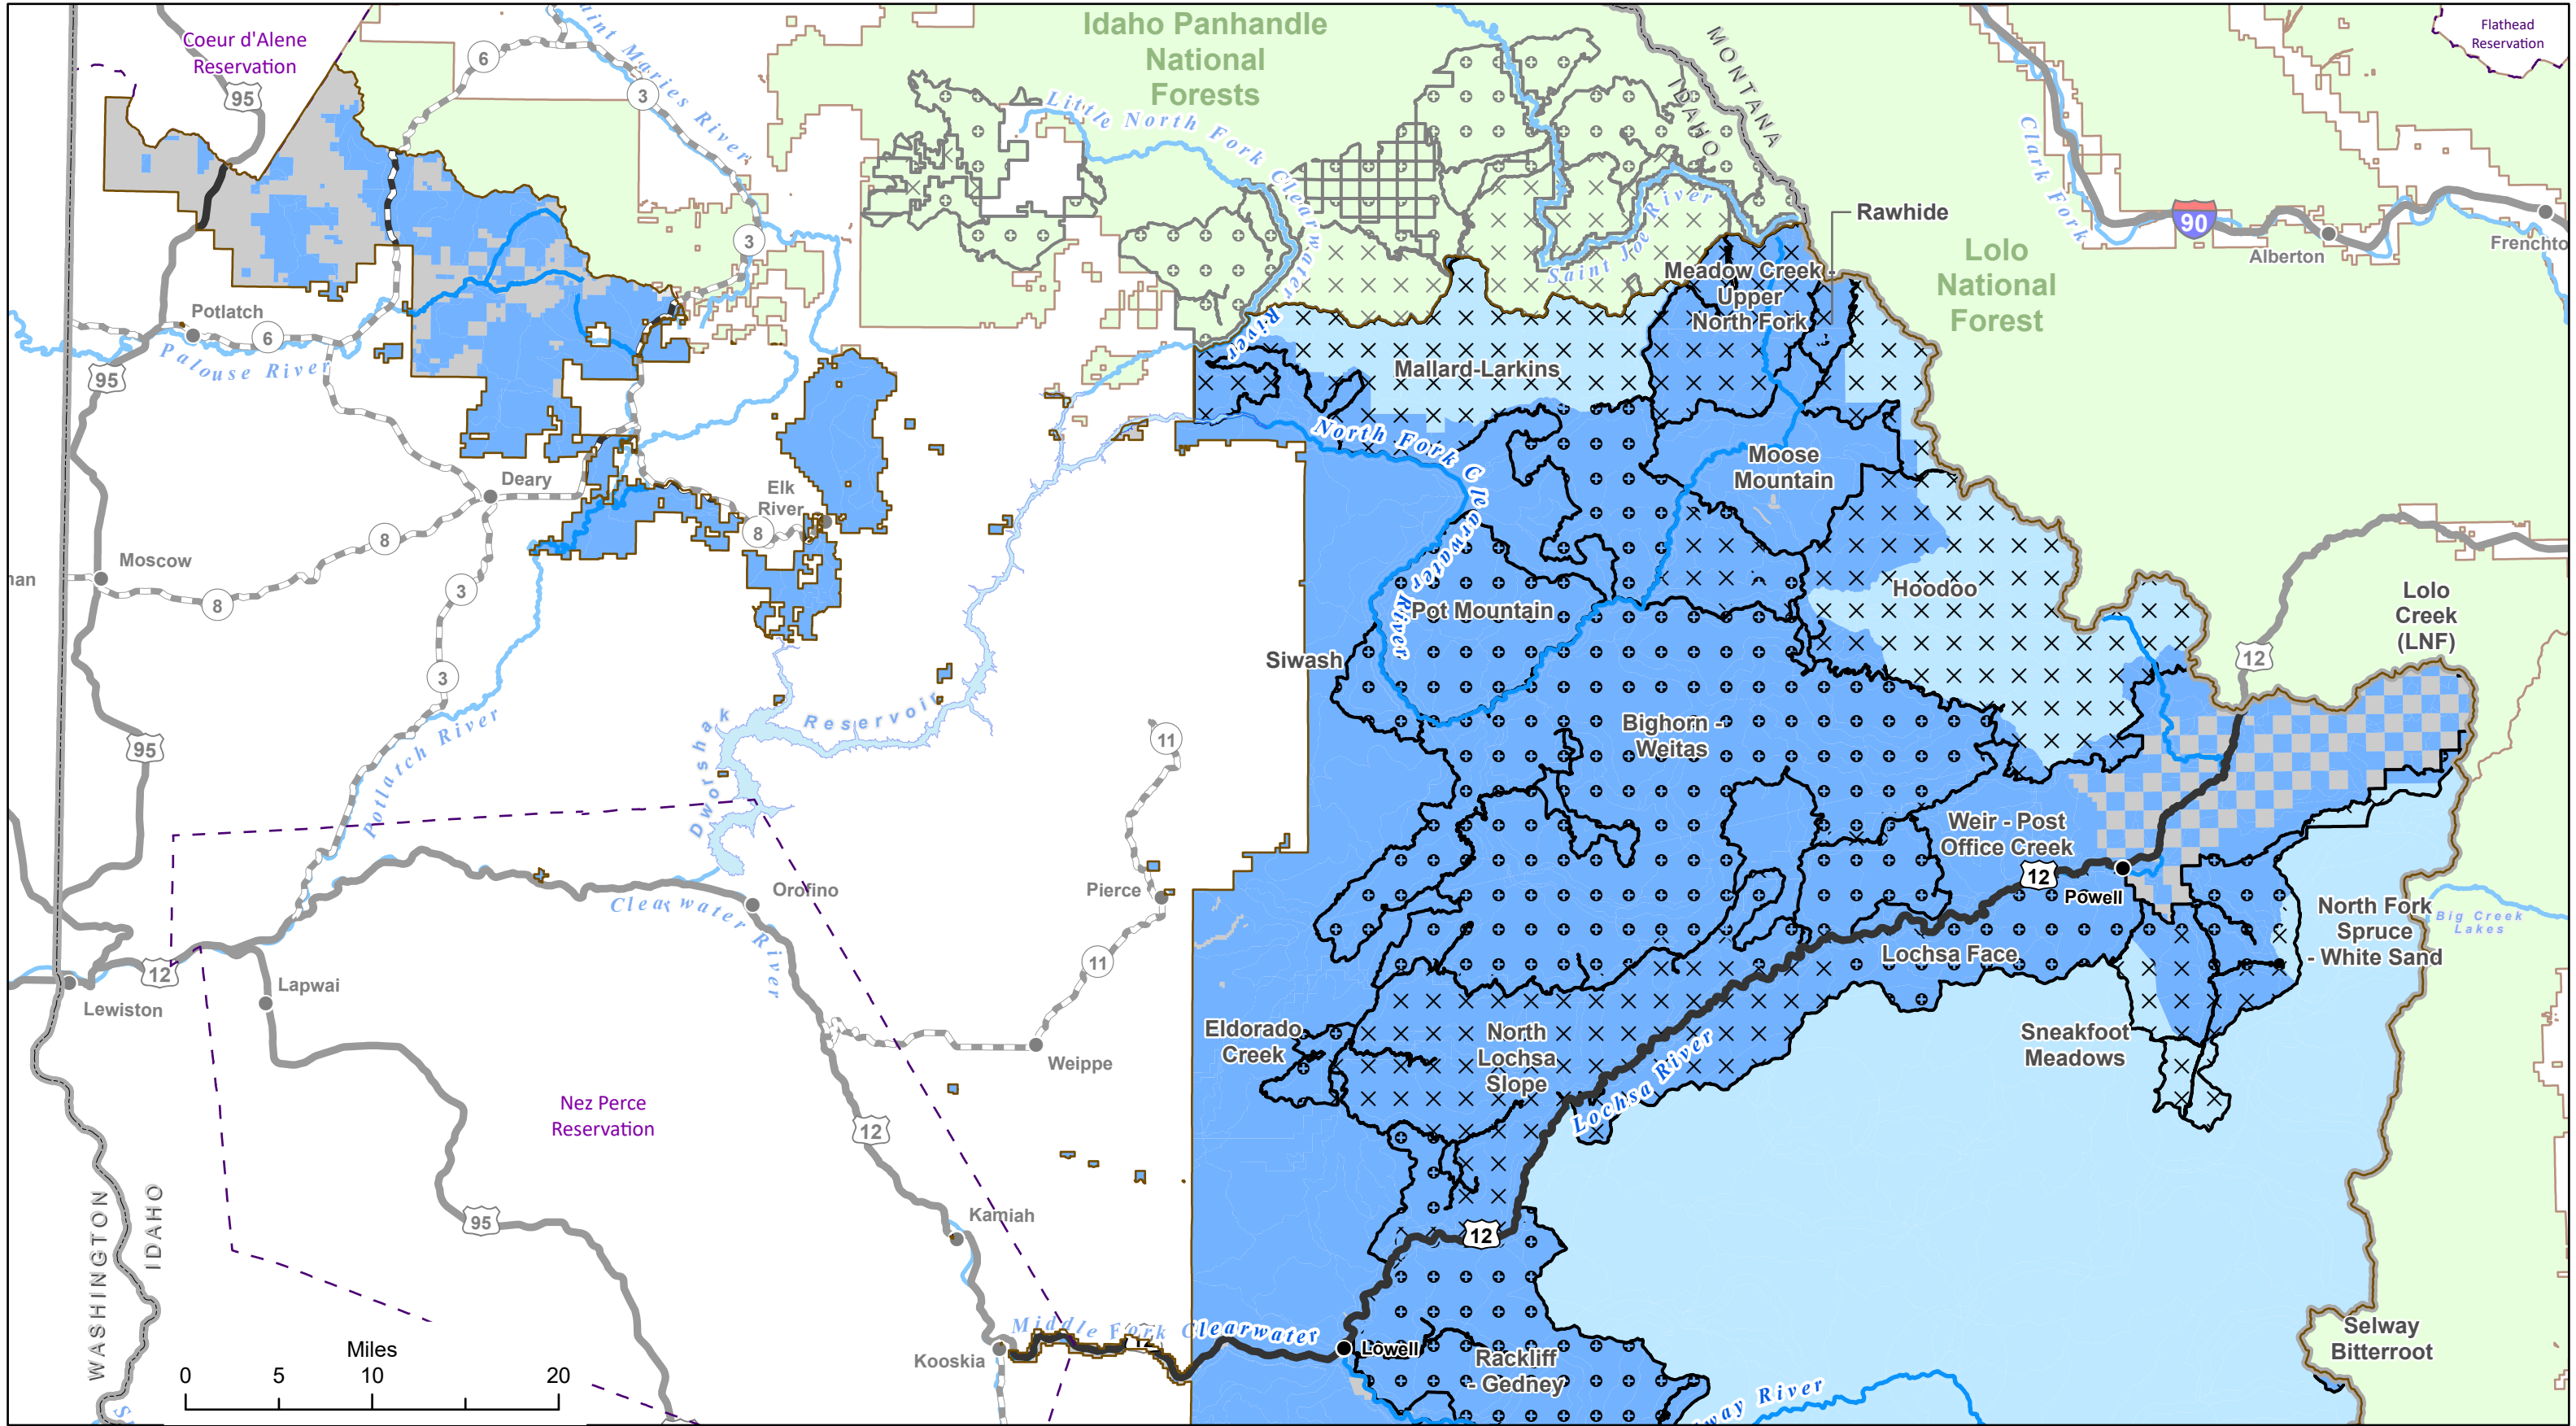

## Idaho Roadless Area

Other Theme

Backcountry Restoration

Non NPC Forest Lands

Other National Forests

Tribal Reservation Boundary

# Summer ROS and Idaho Roadless

Nez Perce-Clearwater National Forests (NPC)

2023 Land Management Plan

No Action Alternative: Southern Portion of the Forests