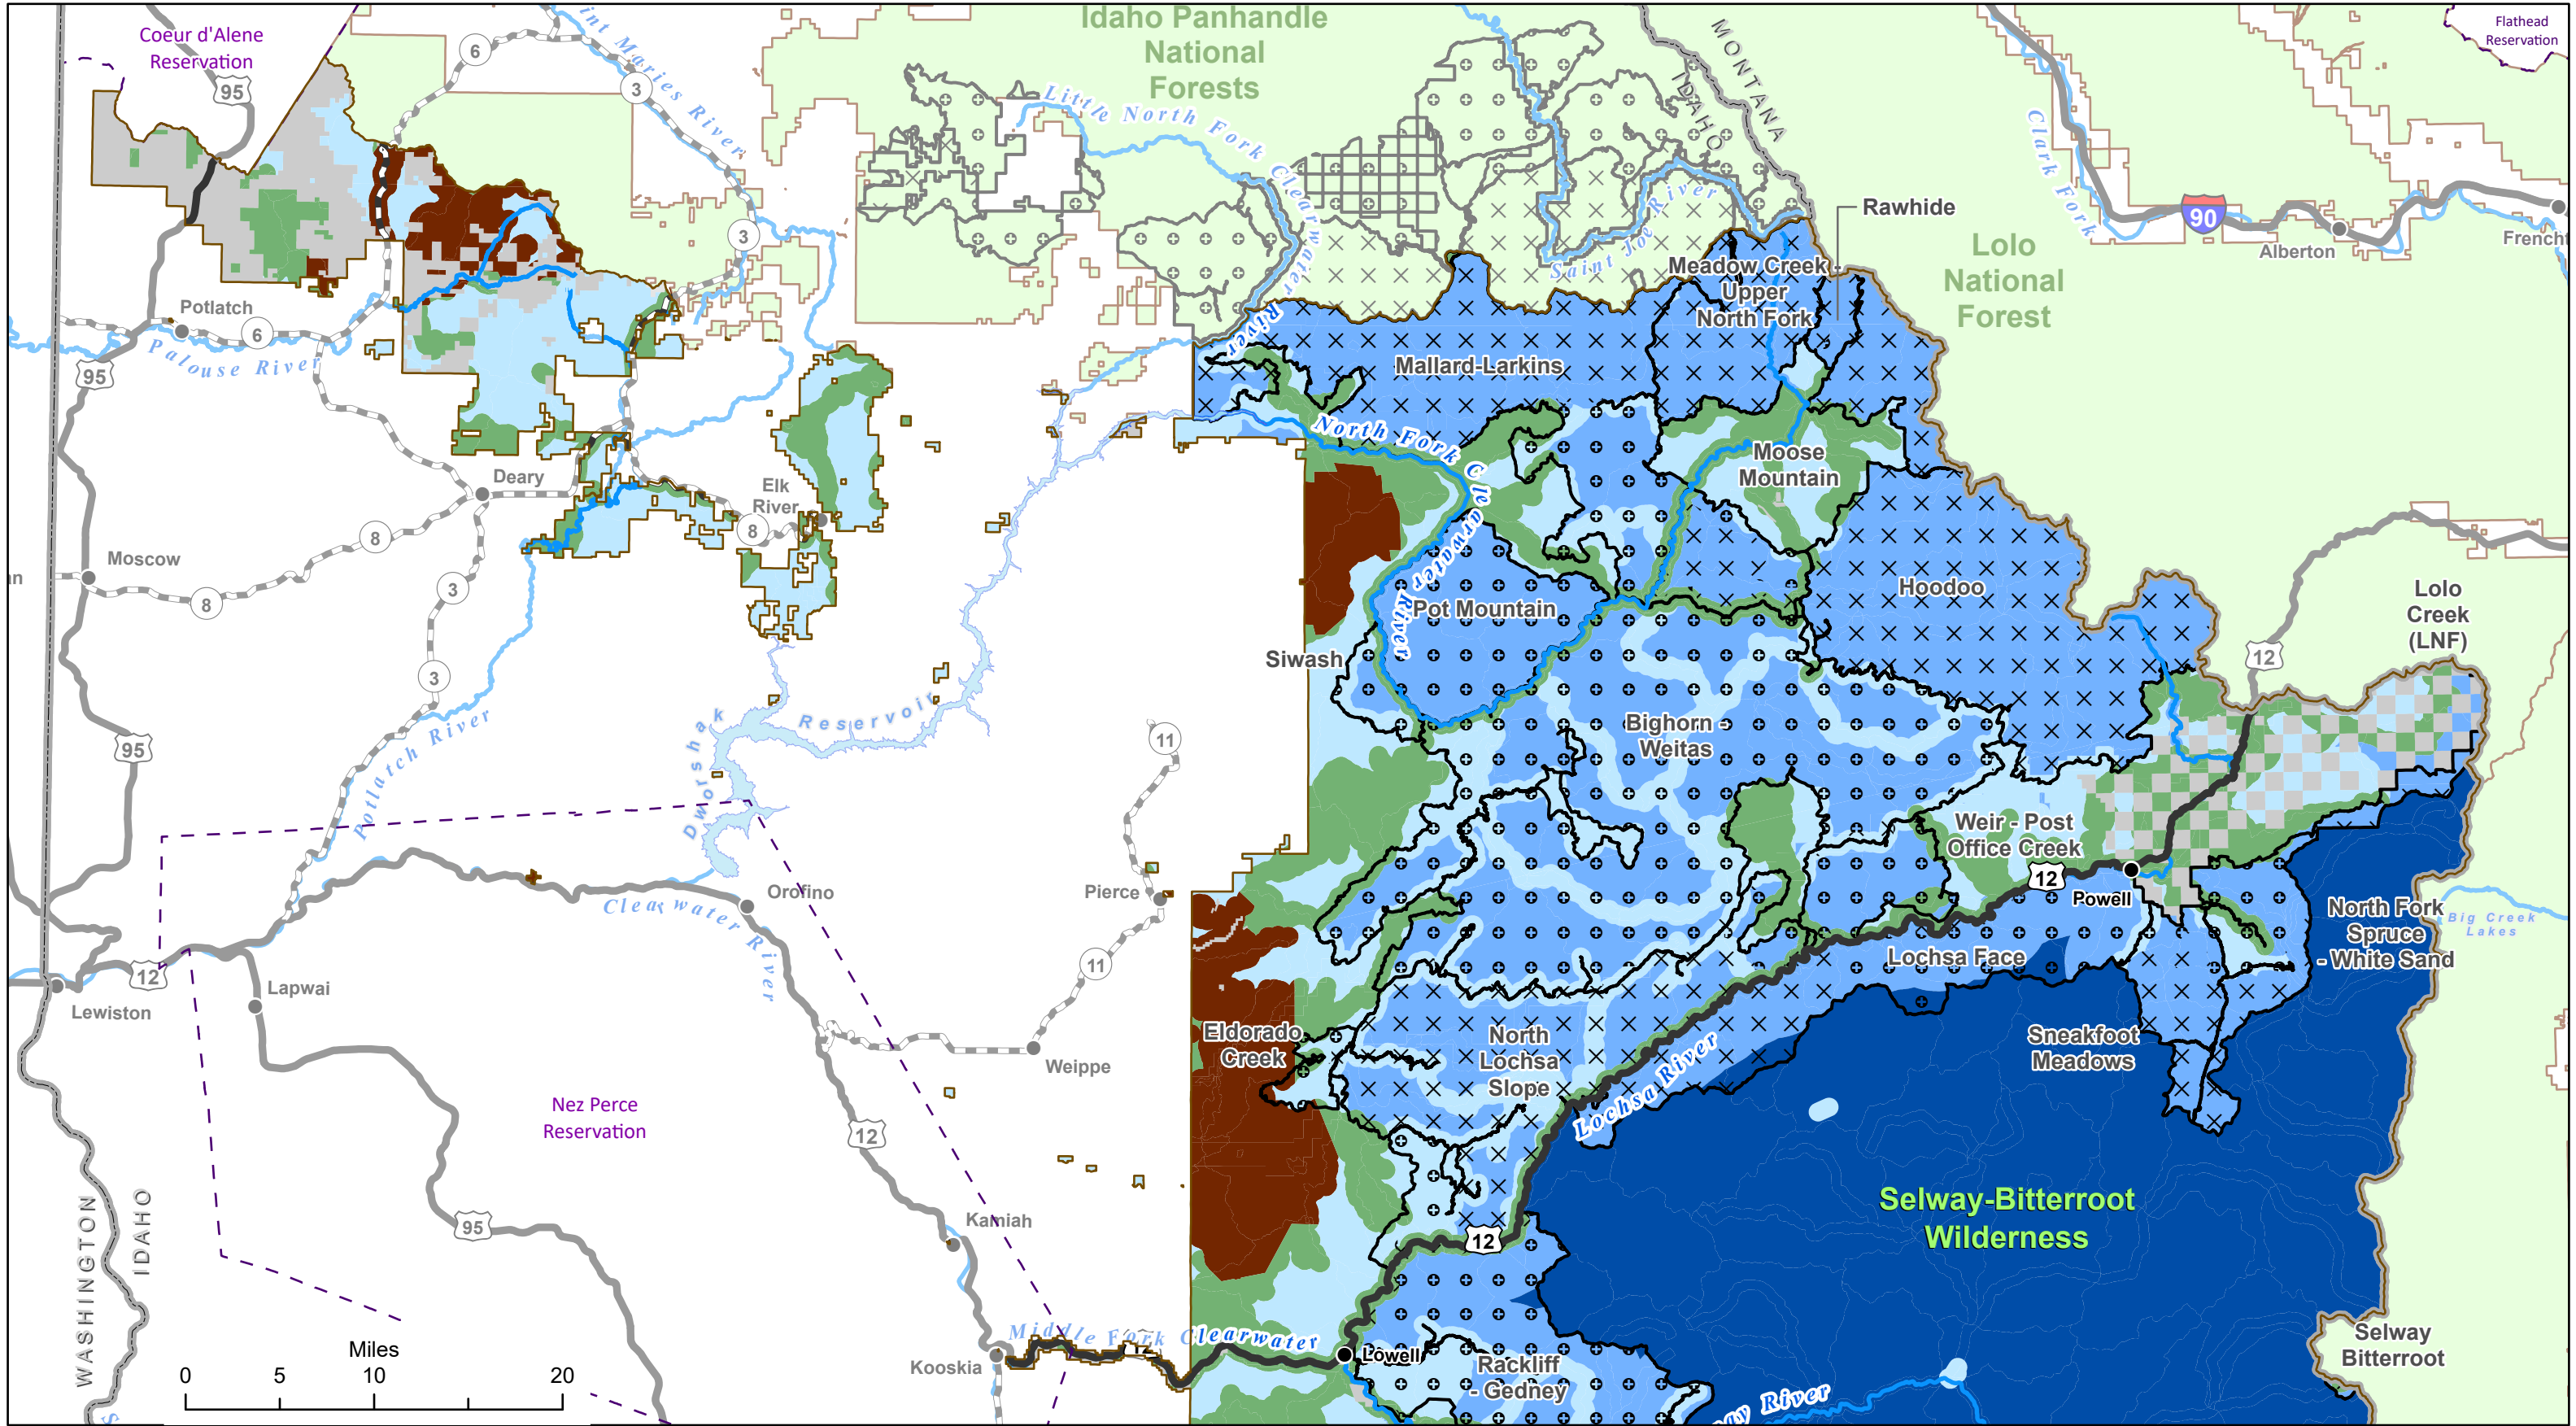

# Summer ROS and Idaho Roadless

Nez Perce-Clearwater National Forests (NPC)  
2023 Land Management Plan  
Alternative Z: Northern Portion of the Forests

## Summer ROS

- Rural
- Roaded Natural

- Semi-primitive Motorized
- Semi-primitive Non-motorized
- Primitive

## Idaho Roadless Area

- Other Theme
- Backcountry Restoration

- Non NPC Forest Lands
- Other National Forests
- Tribal Reservation Boundary

# Summer ROS and Idaho Roadless

Nez Perce-Clearwater National Forests (NPC)

2023 Land Management Plan

Alternative Z: Southern Portion of the Forests