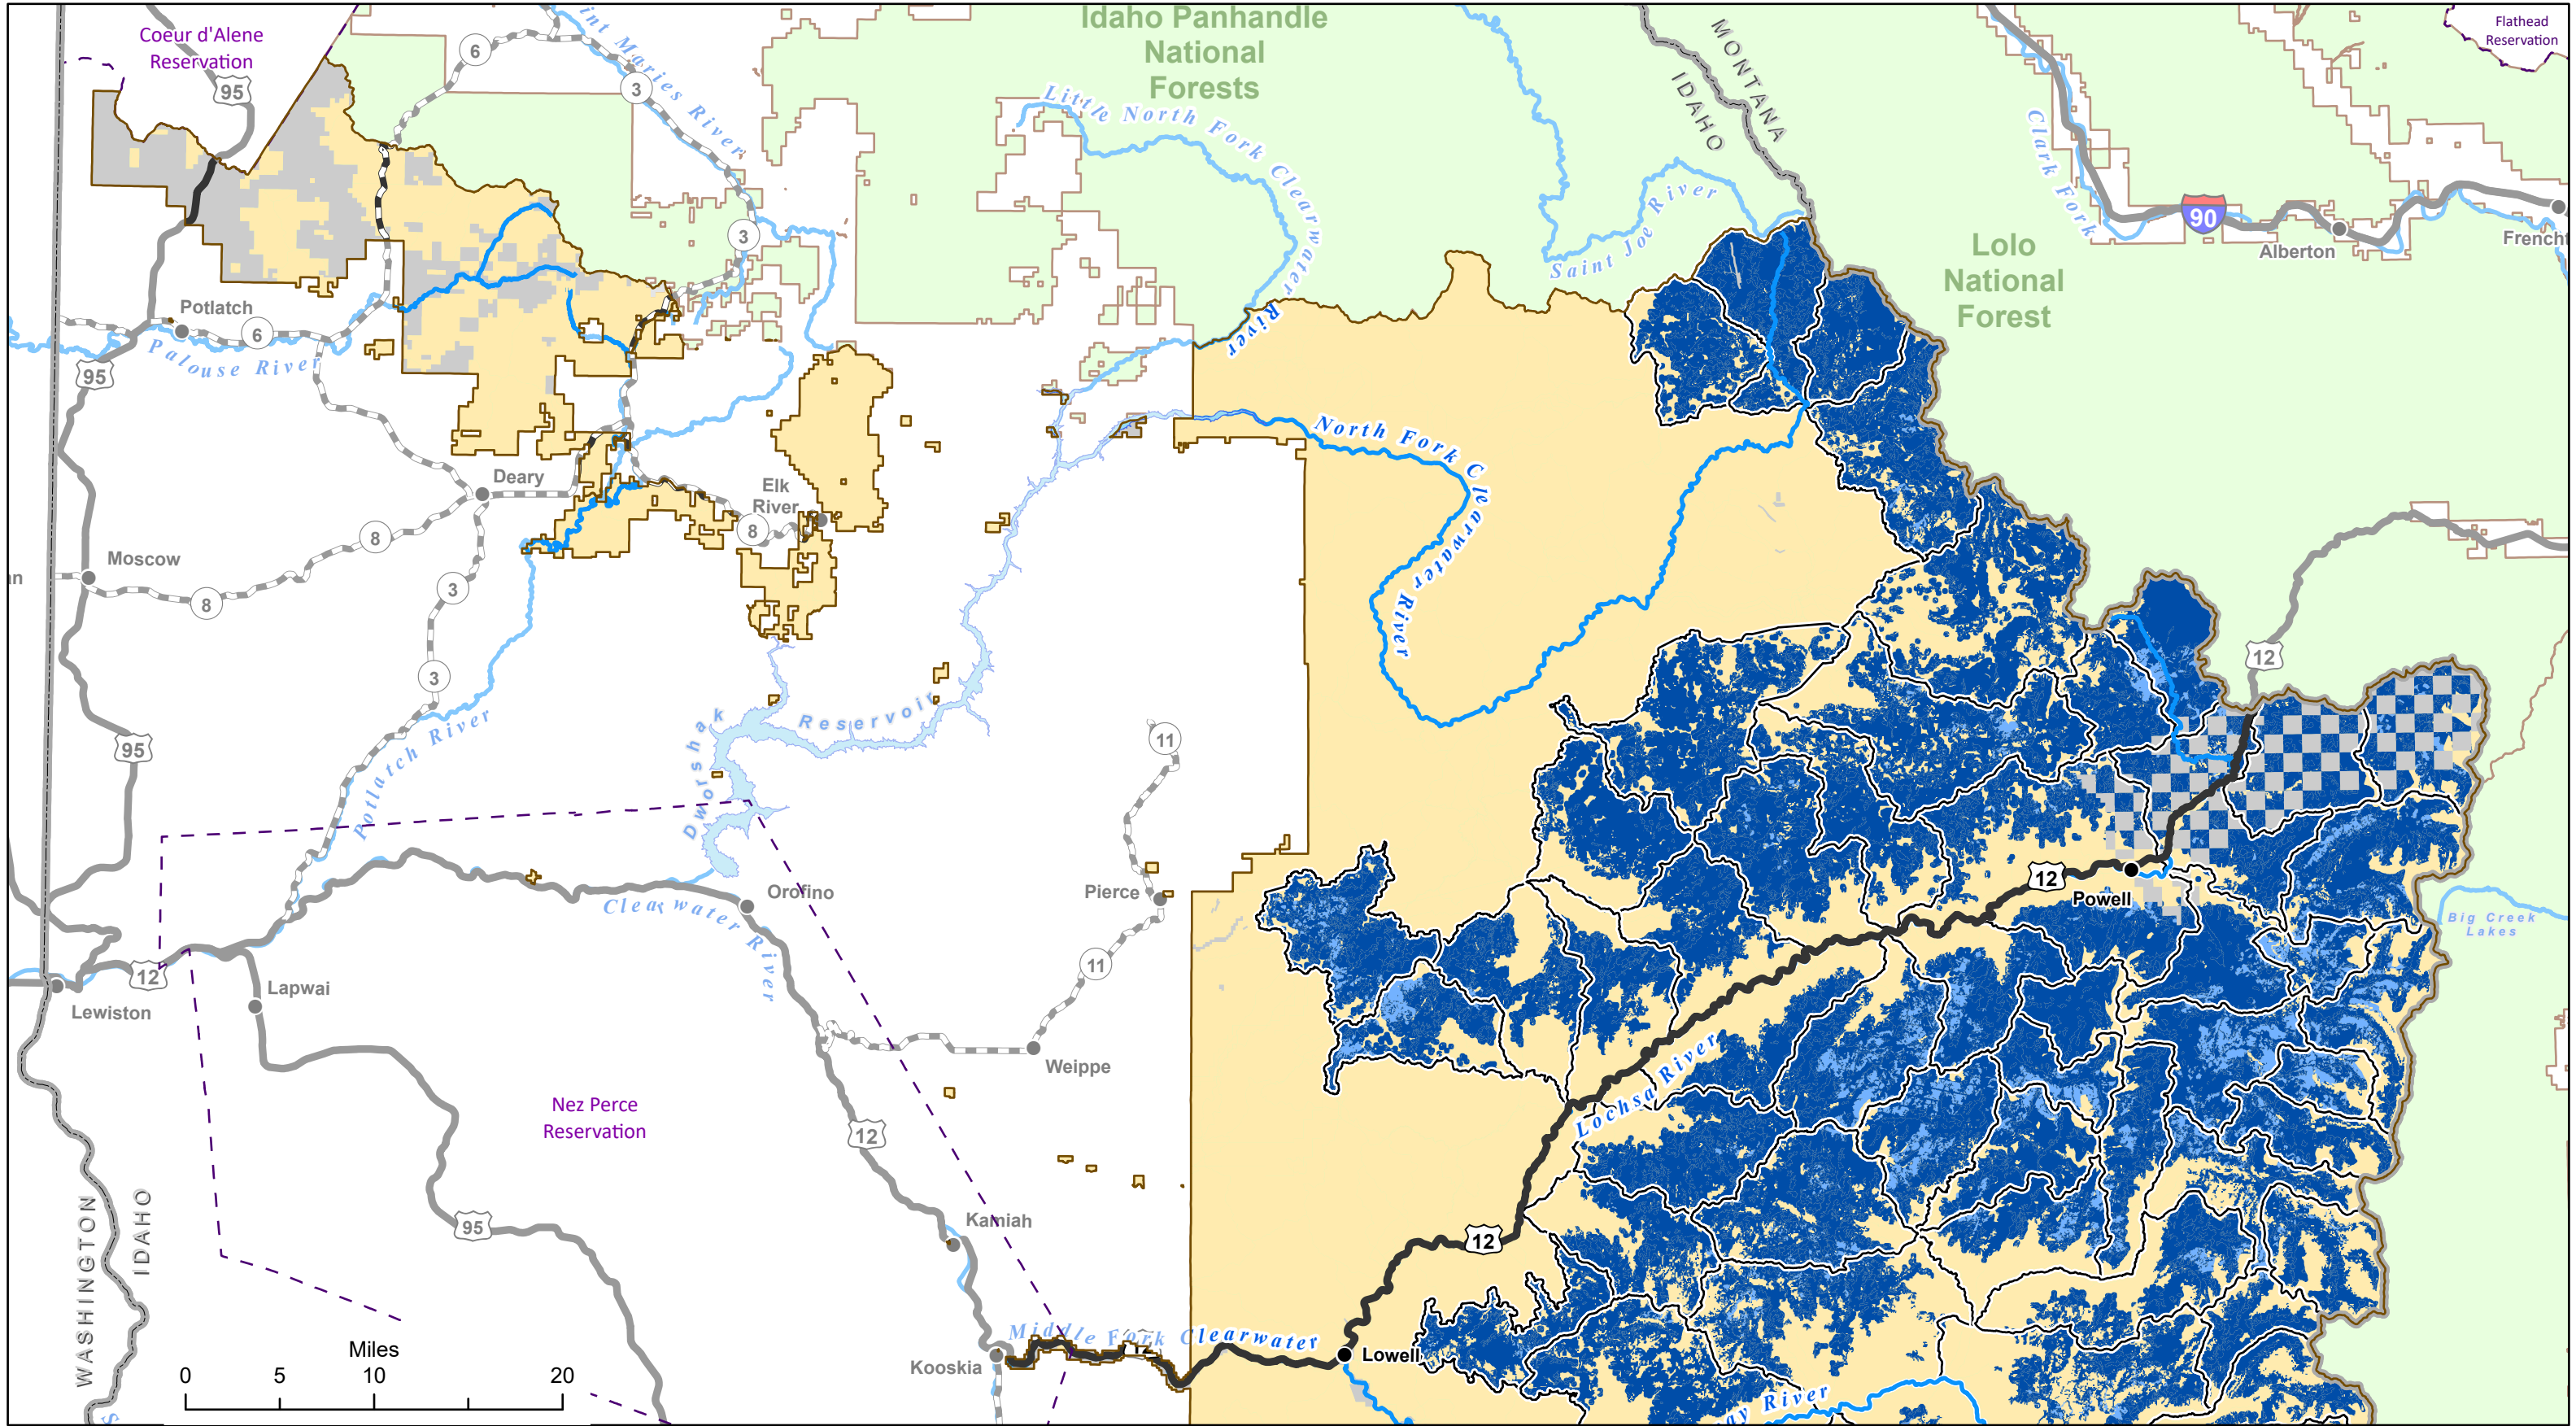

Lynx Habitat

Nez Perce-Clearwater National Forests
2023 Land Management Plan
Northern Portion of the Forests

- Lynx Analysis Unit
- NPC Administrative Forest Boundary
- Other National Forests
- Nez Perce-Clearwater National Forests (NPC)
- Non NPC Forest Lands
- Tribal Reservation Boundary

- Lynx Habitat**
- Currently Unsuitable
 - Suitable

Lynx Habitat

Nez Perce-Clearwater National Forests
2023 Land Management Plan
Southern Portion of the Forests

- Lynx Analysis Unit
- NPC Administrative Forest Boundary
- Other National Forests
- Nez Perce-Clearwater National Forests (NPC)
- Non NPC Forest Lands
- Tribal Reservation Boundary

- Lynx Habitat**
- Currently Unsuitable
 - Suitable