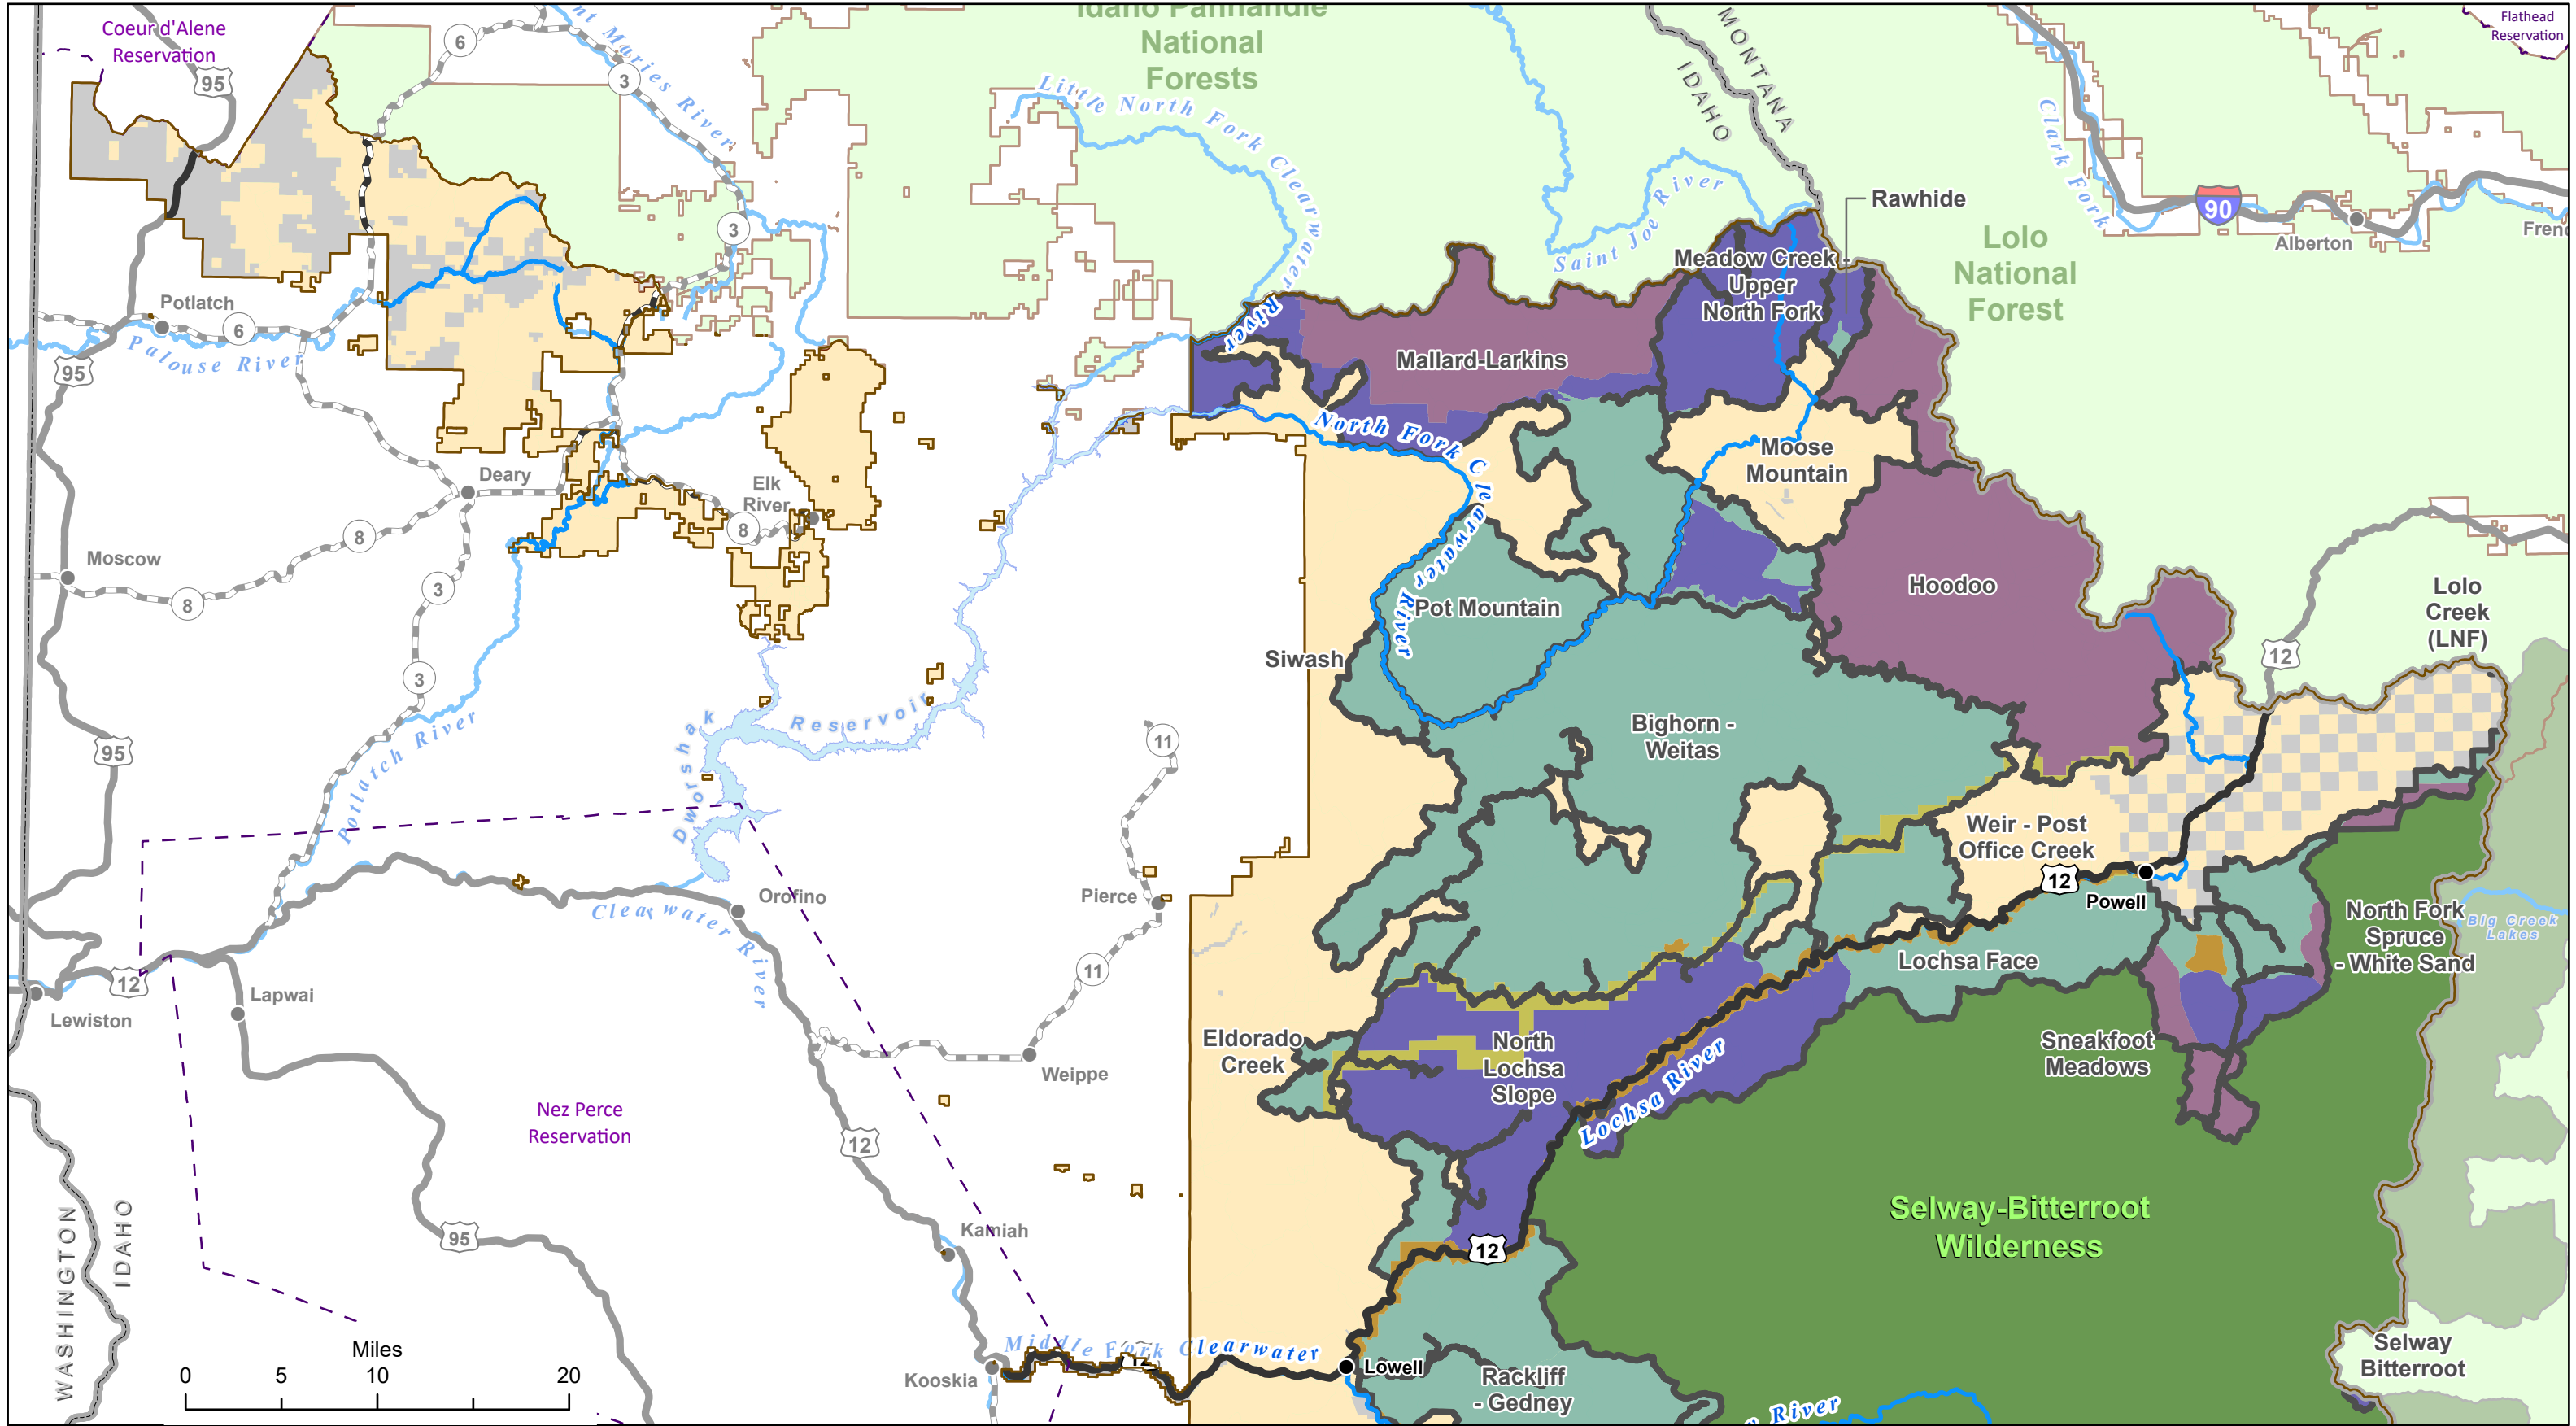

Idaho Roadless Areas within the Nez Perce-Clearwater National Forests

Nez Perce-Clearwater National Forests
2023 Land Management Plan
Northern Portion of the Forests

- NPC Administrative Forest Boundary
- Other National Forests
- Idaho Roadless Rule Theme
- Backcountry Restoration
- Nez Perce-Clearwater Forest Lands
- Wilderness
- Wild Land Recreation
- Forest Plan Special Area
- Non NPC Forest Lands
- Idaho Roadless Area
- Primitive
- Special Area of Historic or Tribal Significance

Idaho Roadless Areas within the Nez Perce-Clearwater National Forests

Nez Perce-Clearwater National Forests
2023 Land Management Plan
Southern Portion of the Forests

- NPC Administrative Forest Boundary
- Other National Forests
- Idaho Roadless Rule Theme
- Backcountry Restoration
- Nez Perce-Clearwater Forest Lands
- Wilderness
- Wild Land Recreation
- Forest Plan Special Area
- Non NPC Forest Lands
- Idaho Roadless Area
- Primitive
- Special Area of Historic or Tribal Significance