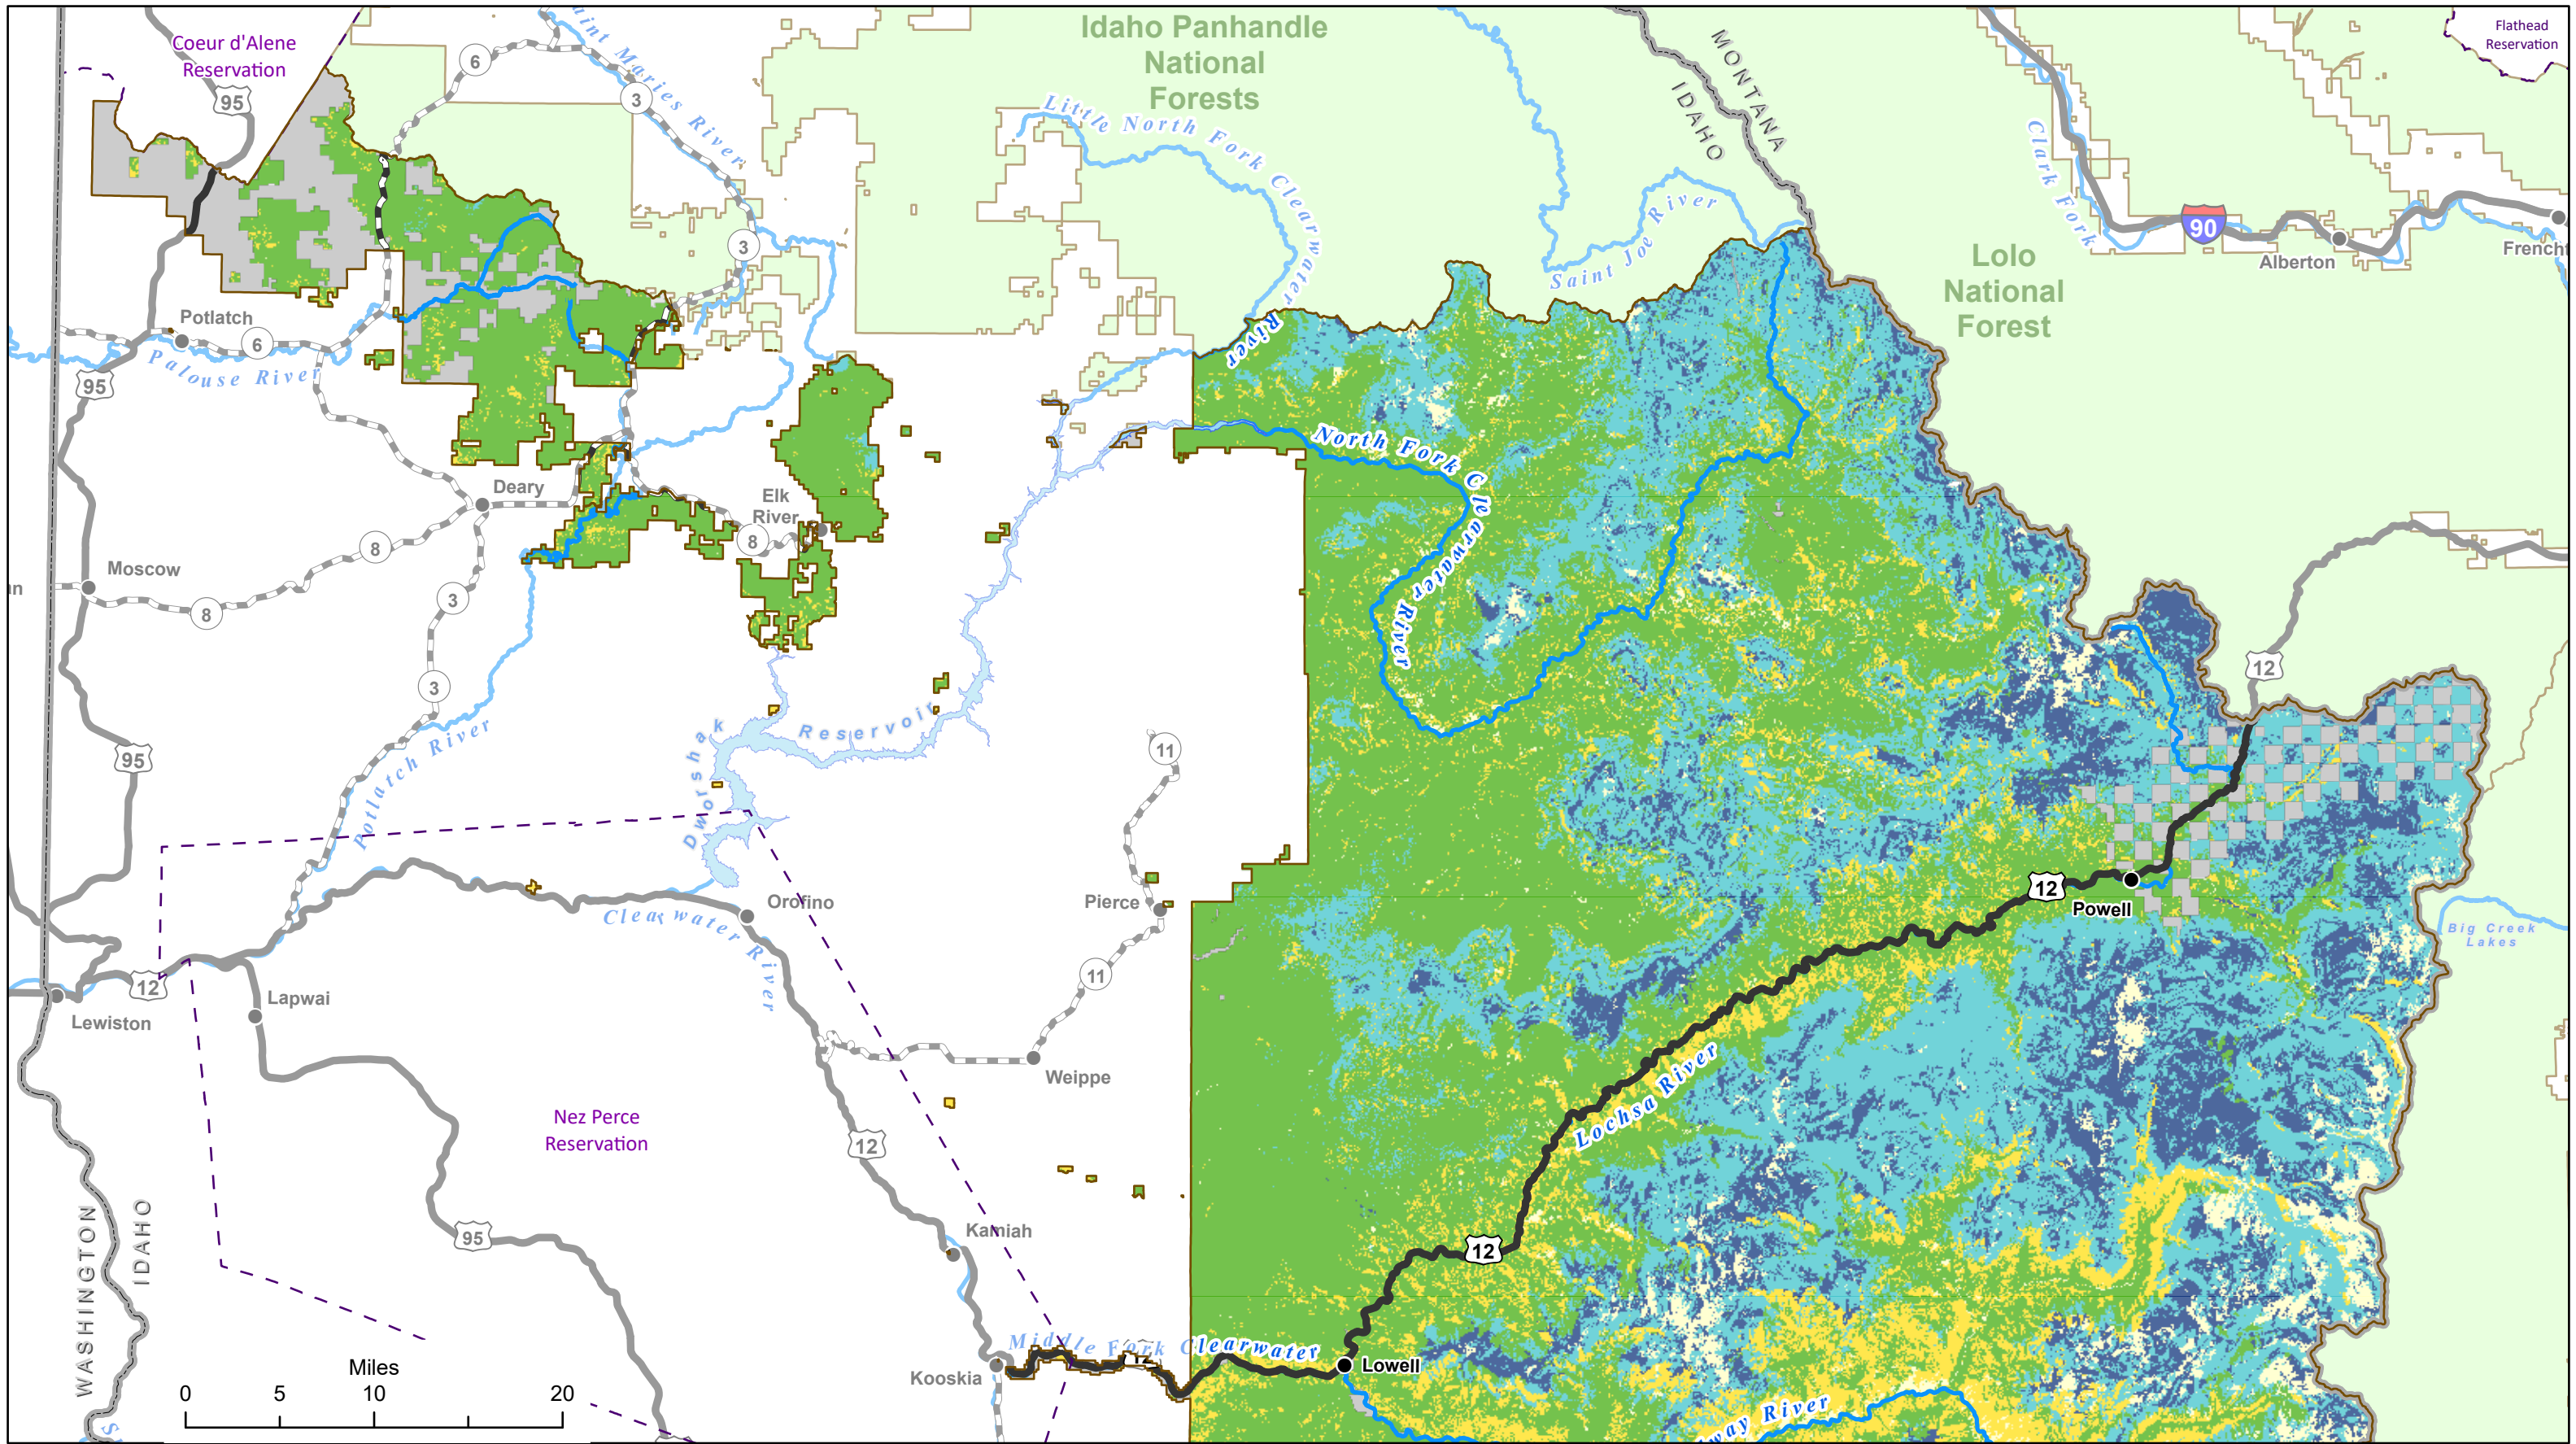

Broad Habitat Type Groups

Nez Perce-Clearwater National Forests
2023 Land Management Plan
Northern Portion of the Forests

- Warm Moist
- Warm Dry
- Not Forested

- Cool Moist
- Cool

- NPC Administrative Forest Boundary
- Non NPC Forest Lands
- USA State Boundary

- Tribal Reservation Boundary
- Other National Forests

Broad Habitat Type Groups

Nez Perce-Clearwater National Forests
2023 Land Management Plan
Southern Portion of the Forests

- Warm Moist
- Warm Dry
- Not Forested

- Cool Moist
- Cool
- USA State Boundary

- NPC Administrative Forest Boundary
- Non NPC Forest Lands
- Other National Forests

- Tribal Reservation Boundary