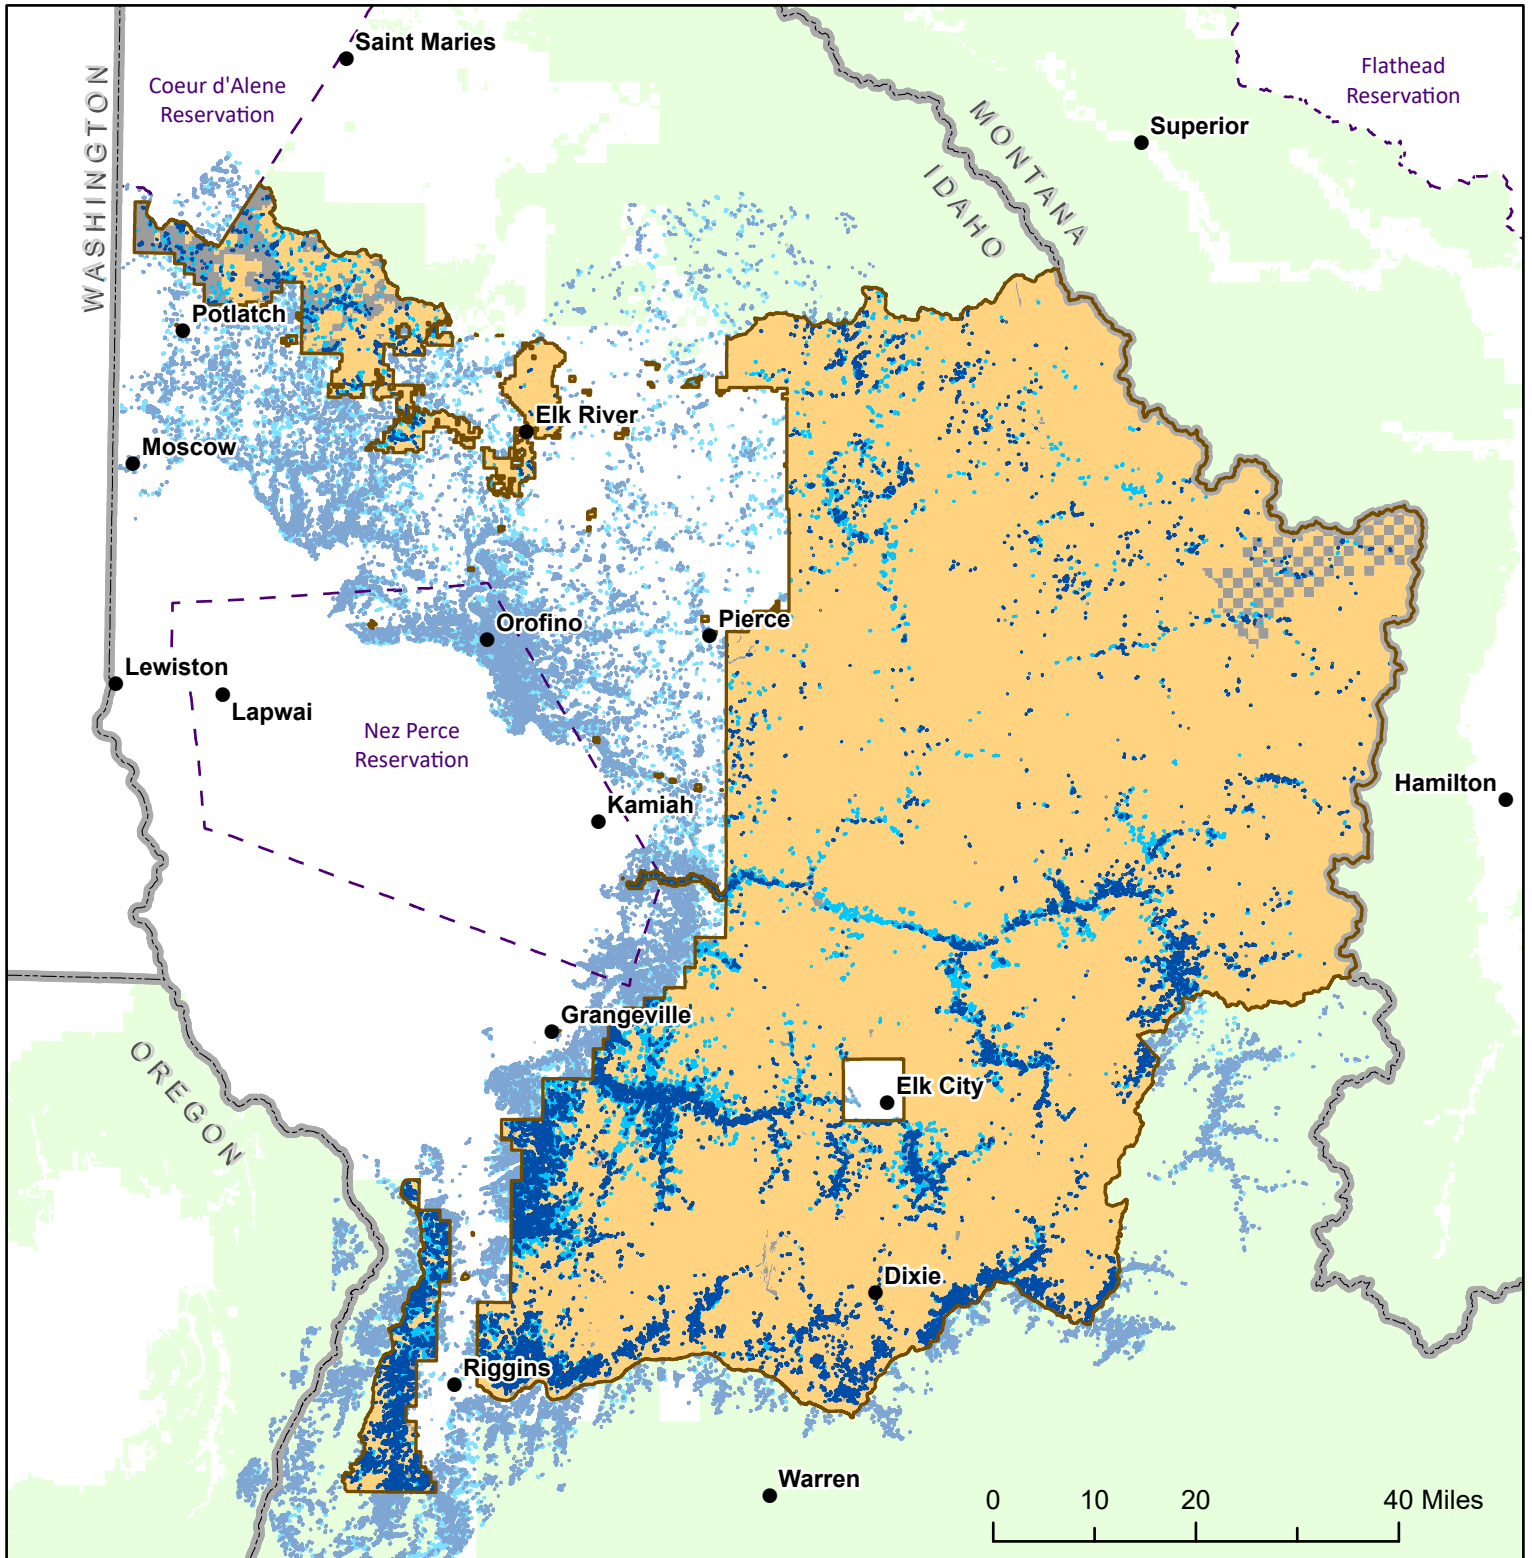

White-headed Woodpecker Habitat

Nez Perce-Clearwater National Forests
Land Management Plan

- USA State Boundary
- Tribal Reservation Boundary
- NPC Administrative Boundary
- Nez Perce-Clearwater Lands
- Other National Forest Land
- White-headed Woodpecker Habitat
- White-headed Woodpecker Potential Habitat
- Non-FS within NPC Administrative Boundary