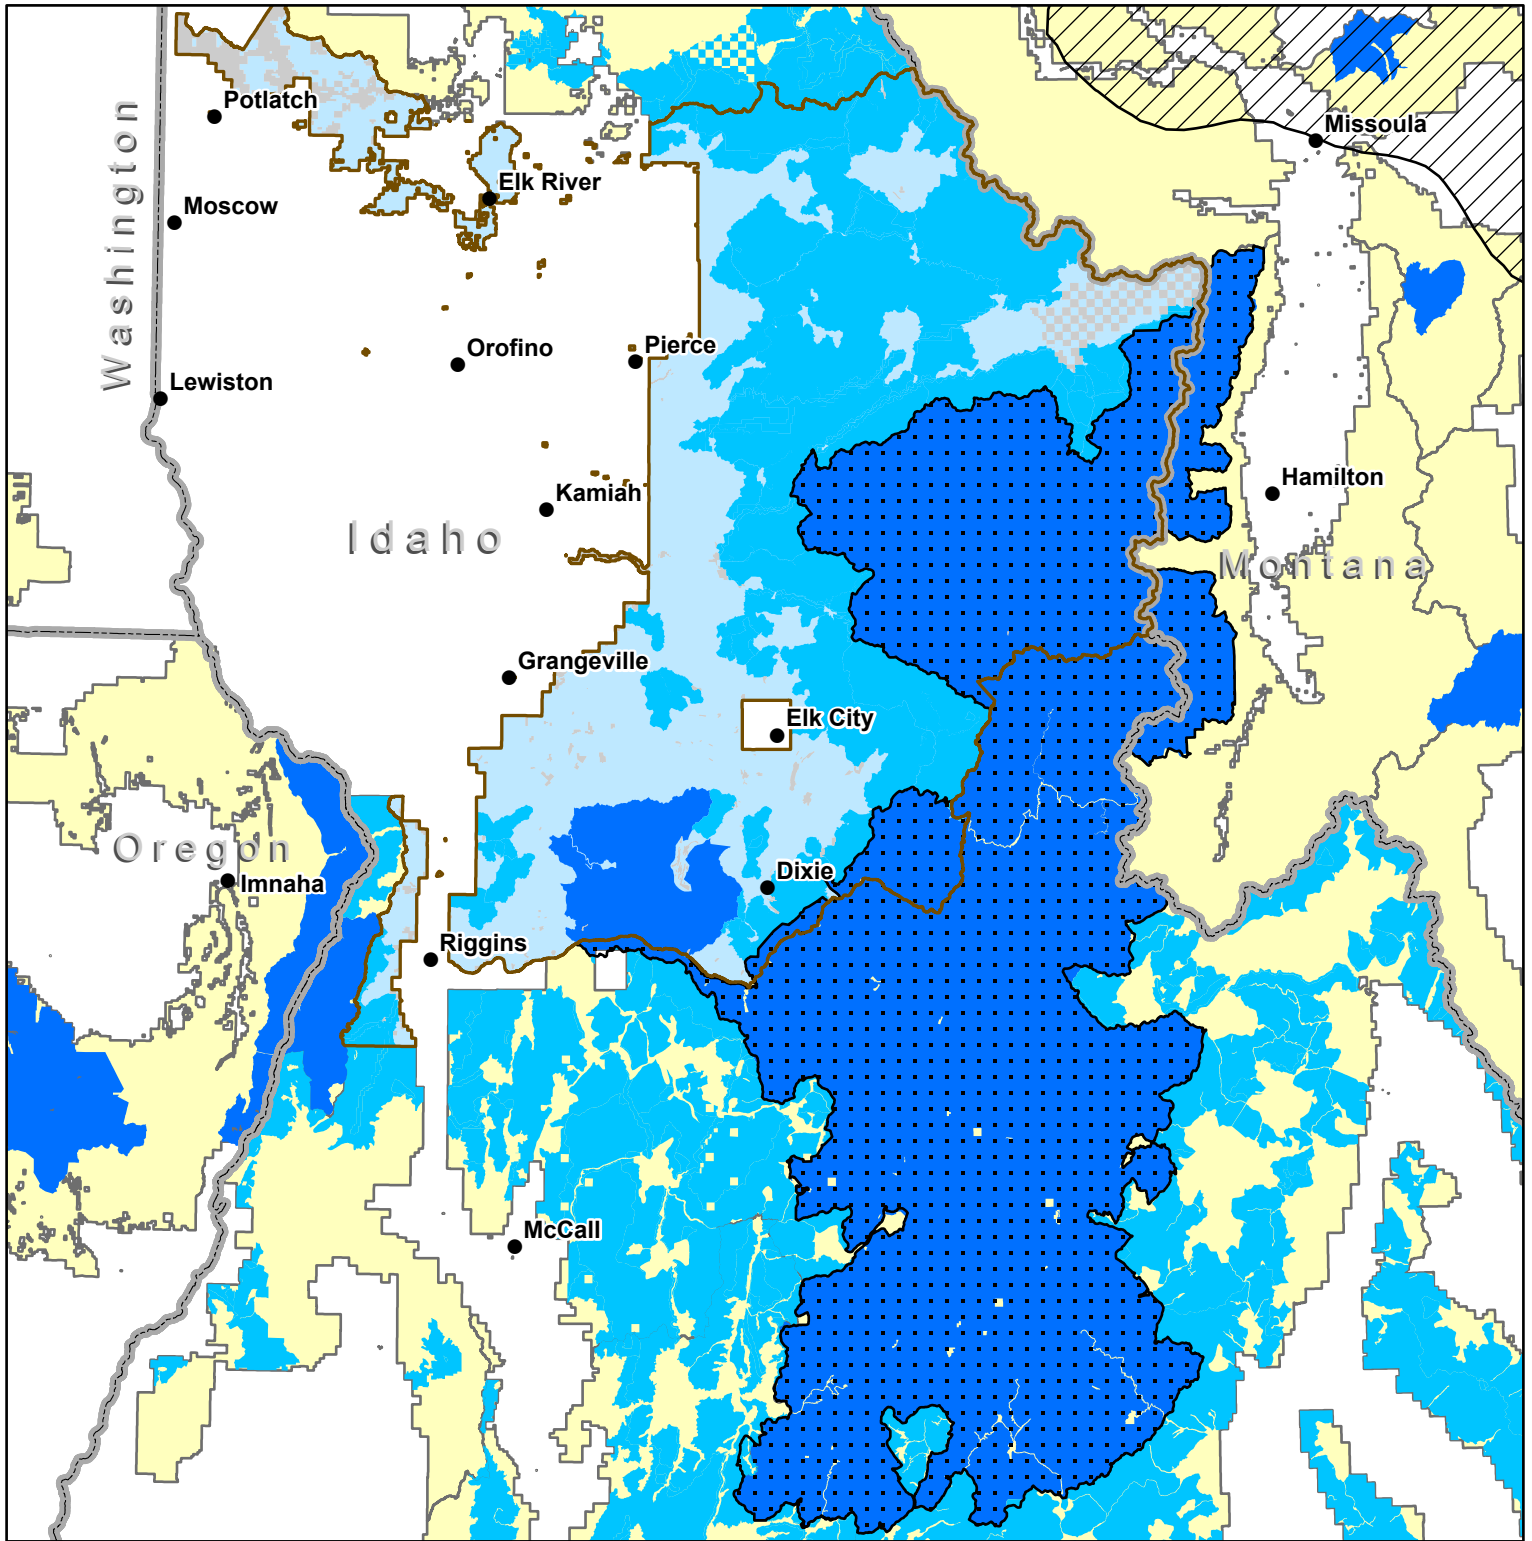

# Selway-Bitterroot Grizzly Bear Recovery Zone

Nez Perce-Clearwater National Forests  
Land Management Plan

- NPC Administrative Boundary
- Grizzly Bear Distribution Area
- Selway-Bitterroot Grizzly Recovery Zone
- Other National Forests
- Wilderness Area
- Idaho Roadless Area
- NPC Non-Roadless Lands
- Non NPC Forest Lands