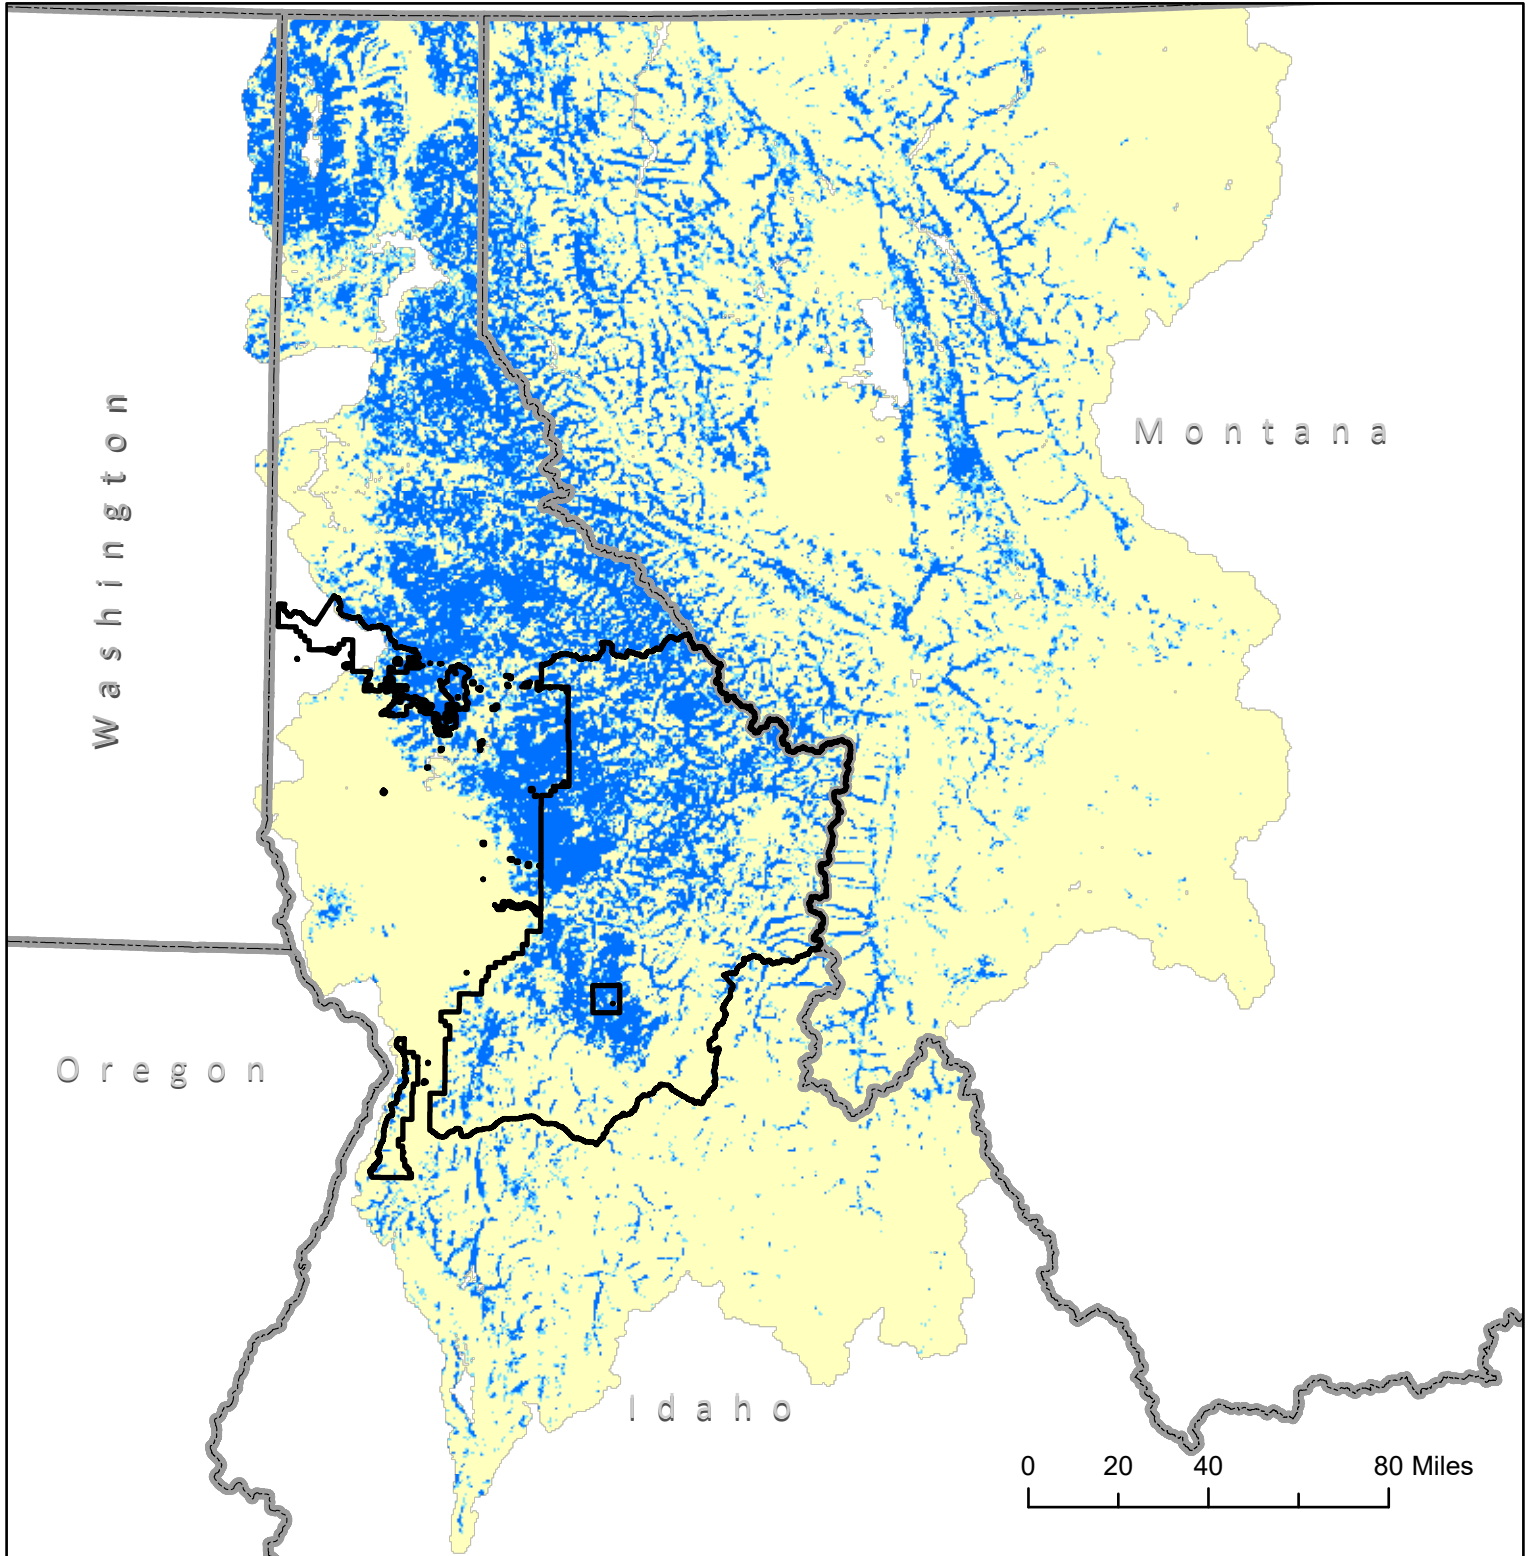

Fisher Habitat Model - Olson

Nez Perce-Clearwater National Forests
Land Management Plan

- Nez Perce-Clearwater Administrative Forest Boundary
- - - USA State Boundary
- Fisher Habitat Model - Olson**
- Not Habitat
- Probable Habitat
- Probable High Quality Habitat