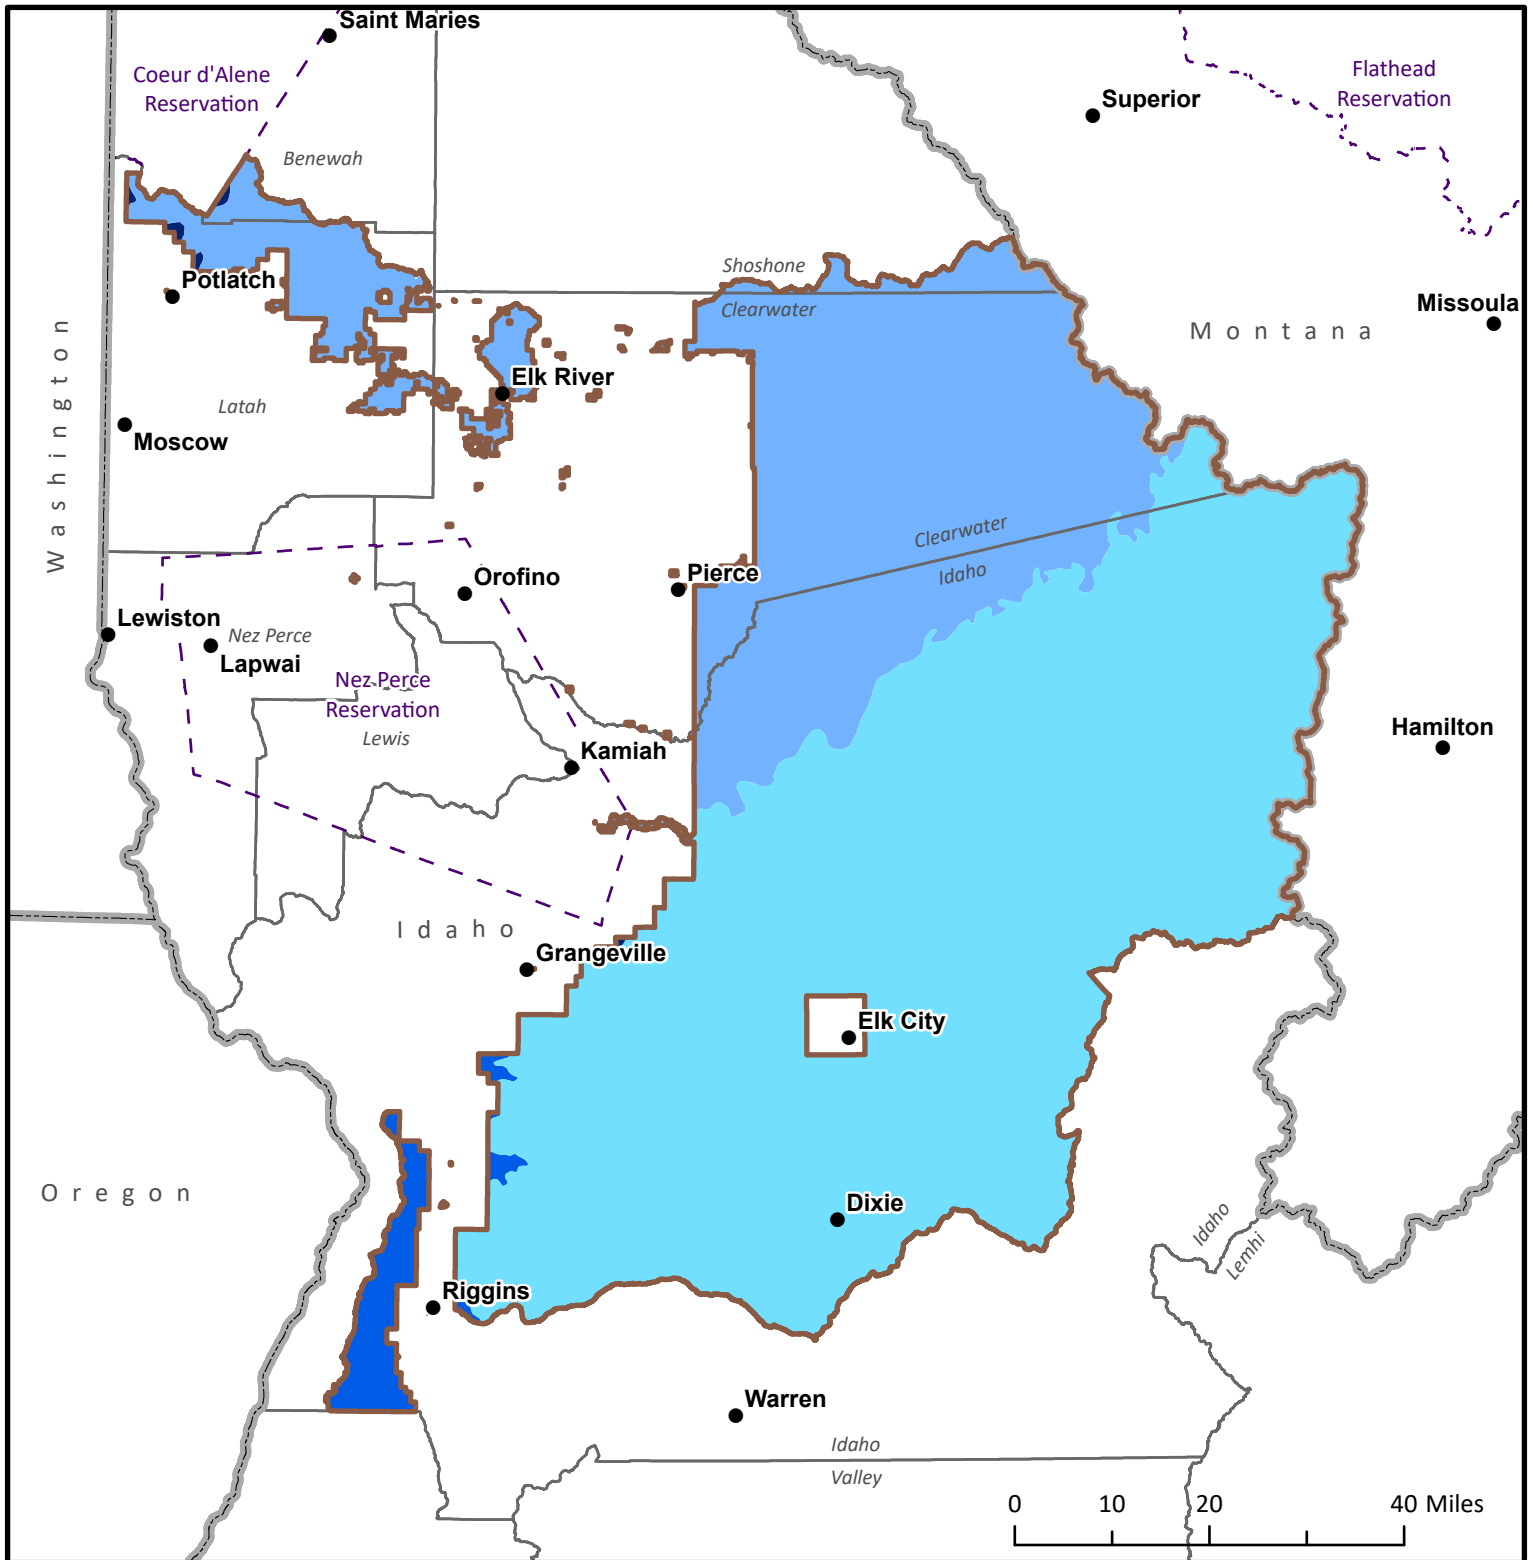

Level III Ecoregions

Nez Perce-Clearwater National Forests

Land Management Plan

- USA State Boundary
- County Boundary (State of Idaho)
- Tribal Reservation Boundary
- Nez Perce-Clearwater Administrative Forest Boundary

- Level III Ecoregion
- 10, Columbia Plateau
 - 11, Blue Mountains
 - 15, Northern Rockies
 - 16, Idaho Batholith