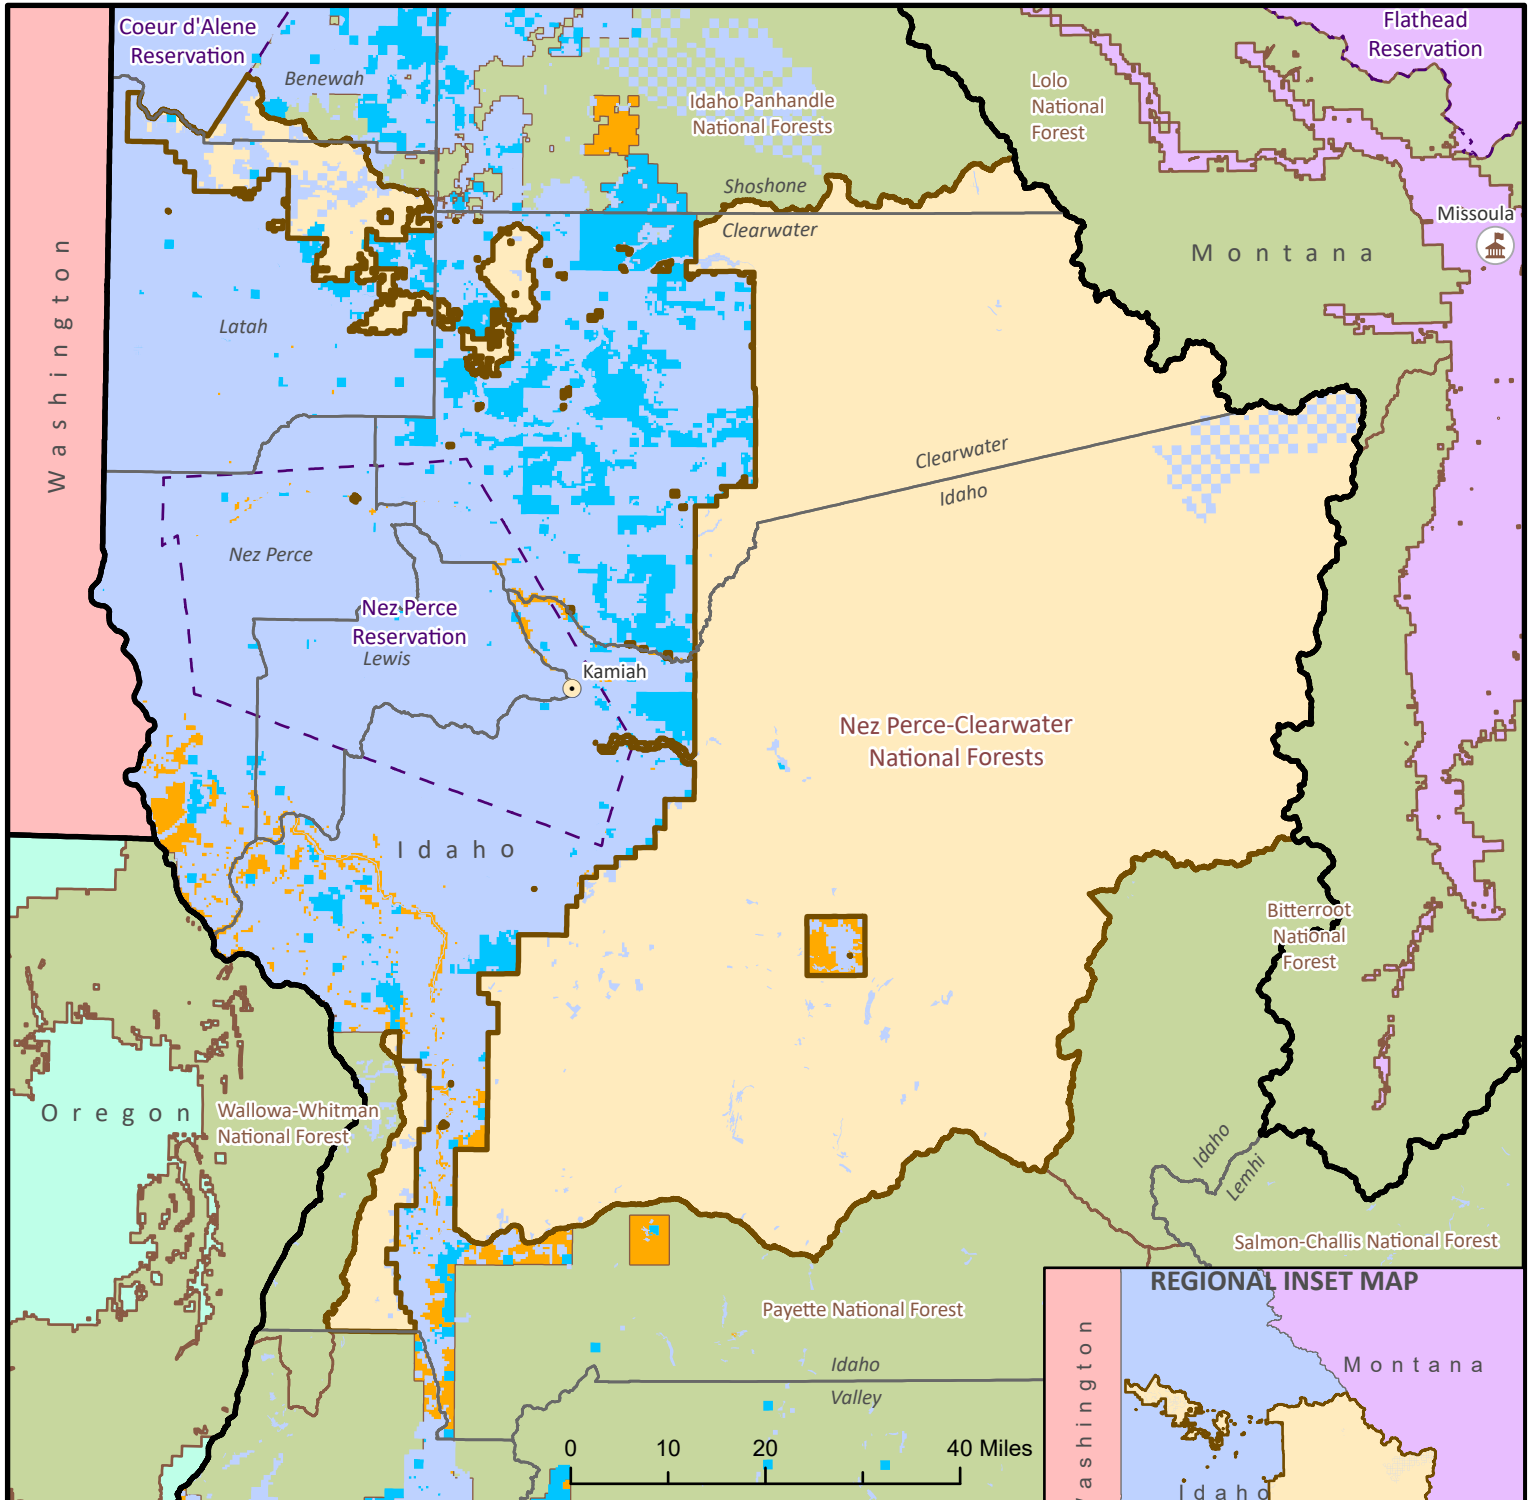

Nez Perce-Clearwater National Forests

Vicinity Map

- Tribal Reservation Boundary
- BLM Idaho Lands
- State of Idaho Lands
- Other Lands in Idaho
- Forest Supervisor's Office
- NPC Administrative Forest Boundary
- Nez Perce-Clearwater NF Lands (NPC)
- Other National Forests
- Regional Forester's Office