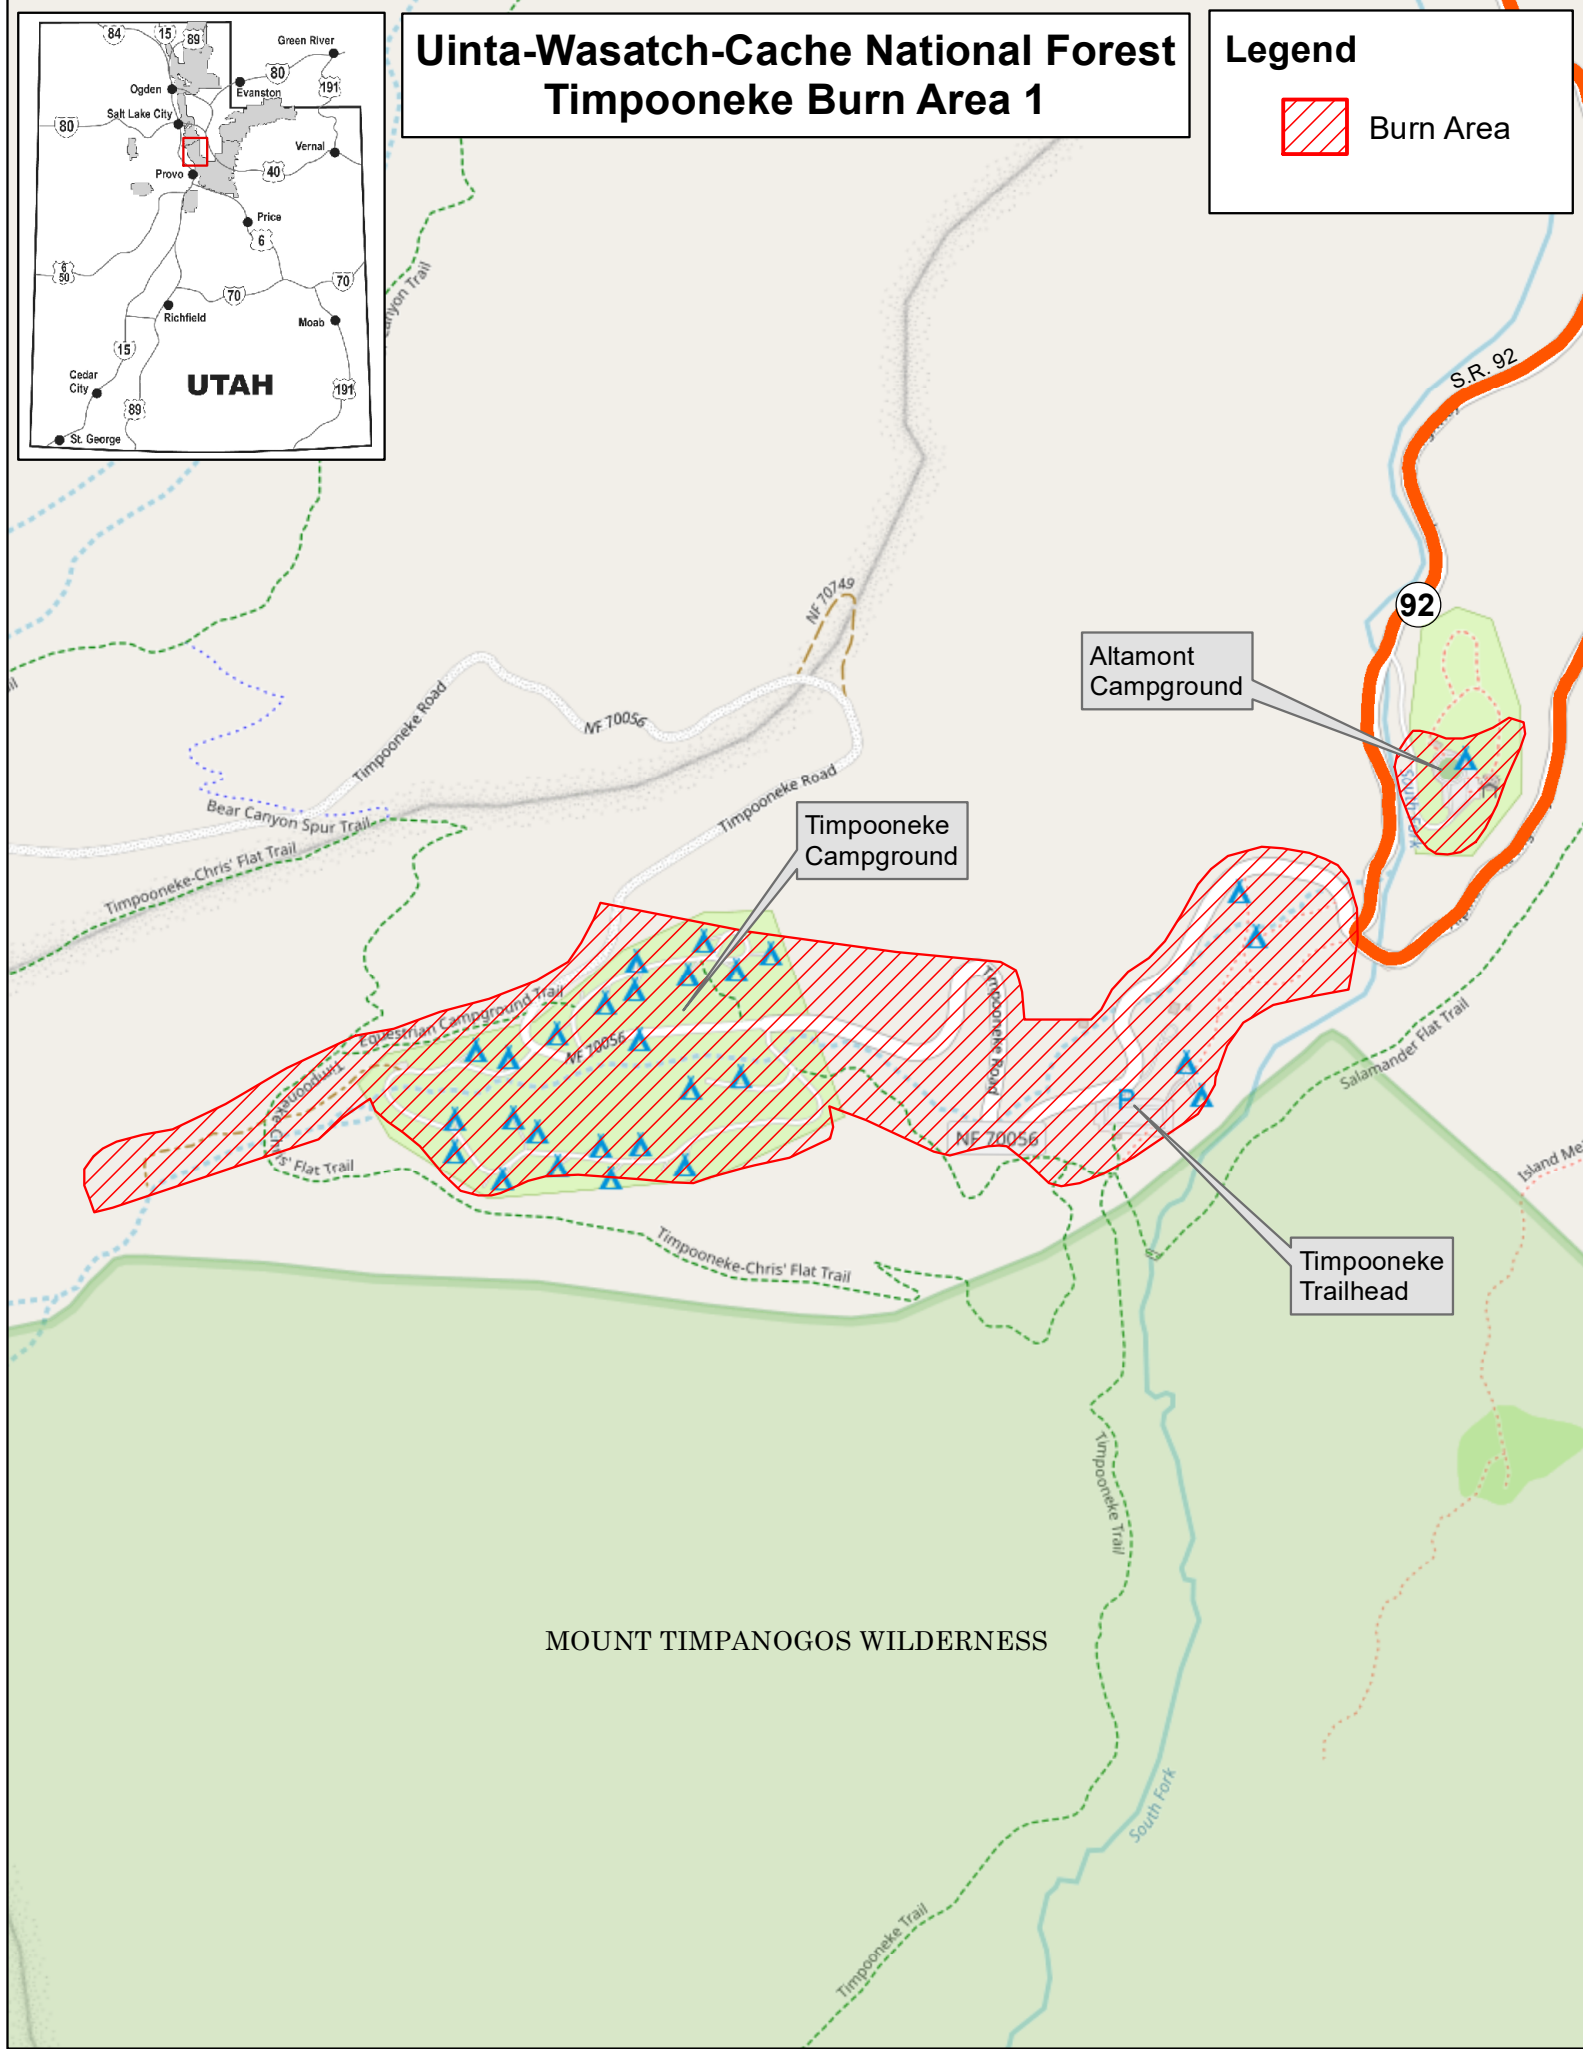

Uinta-Wasatch-Cache National Forest Timpooneke Burn Area 1

Legend

 Burn Area

MOUNT TIMPANOGOS WILDERNESS