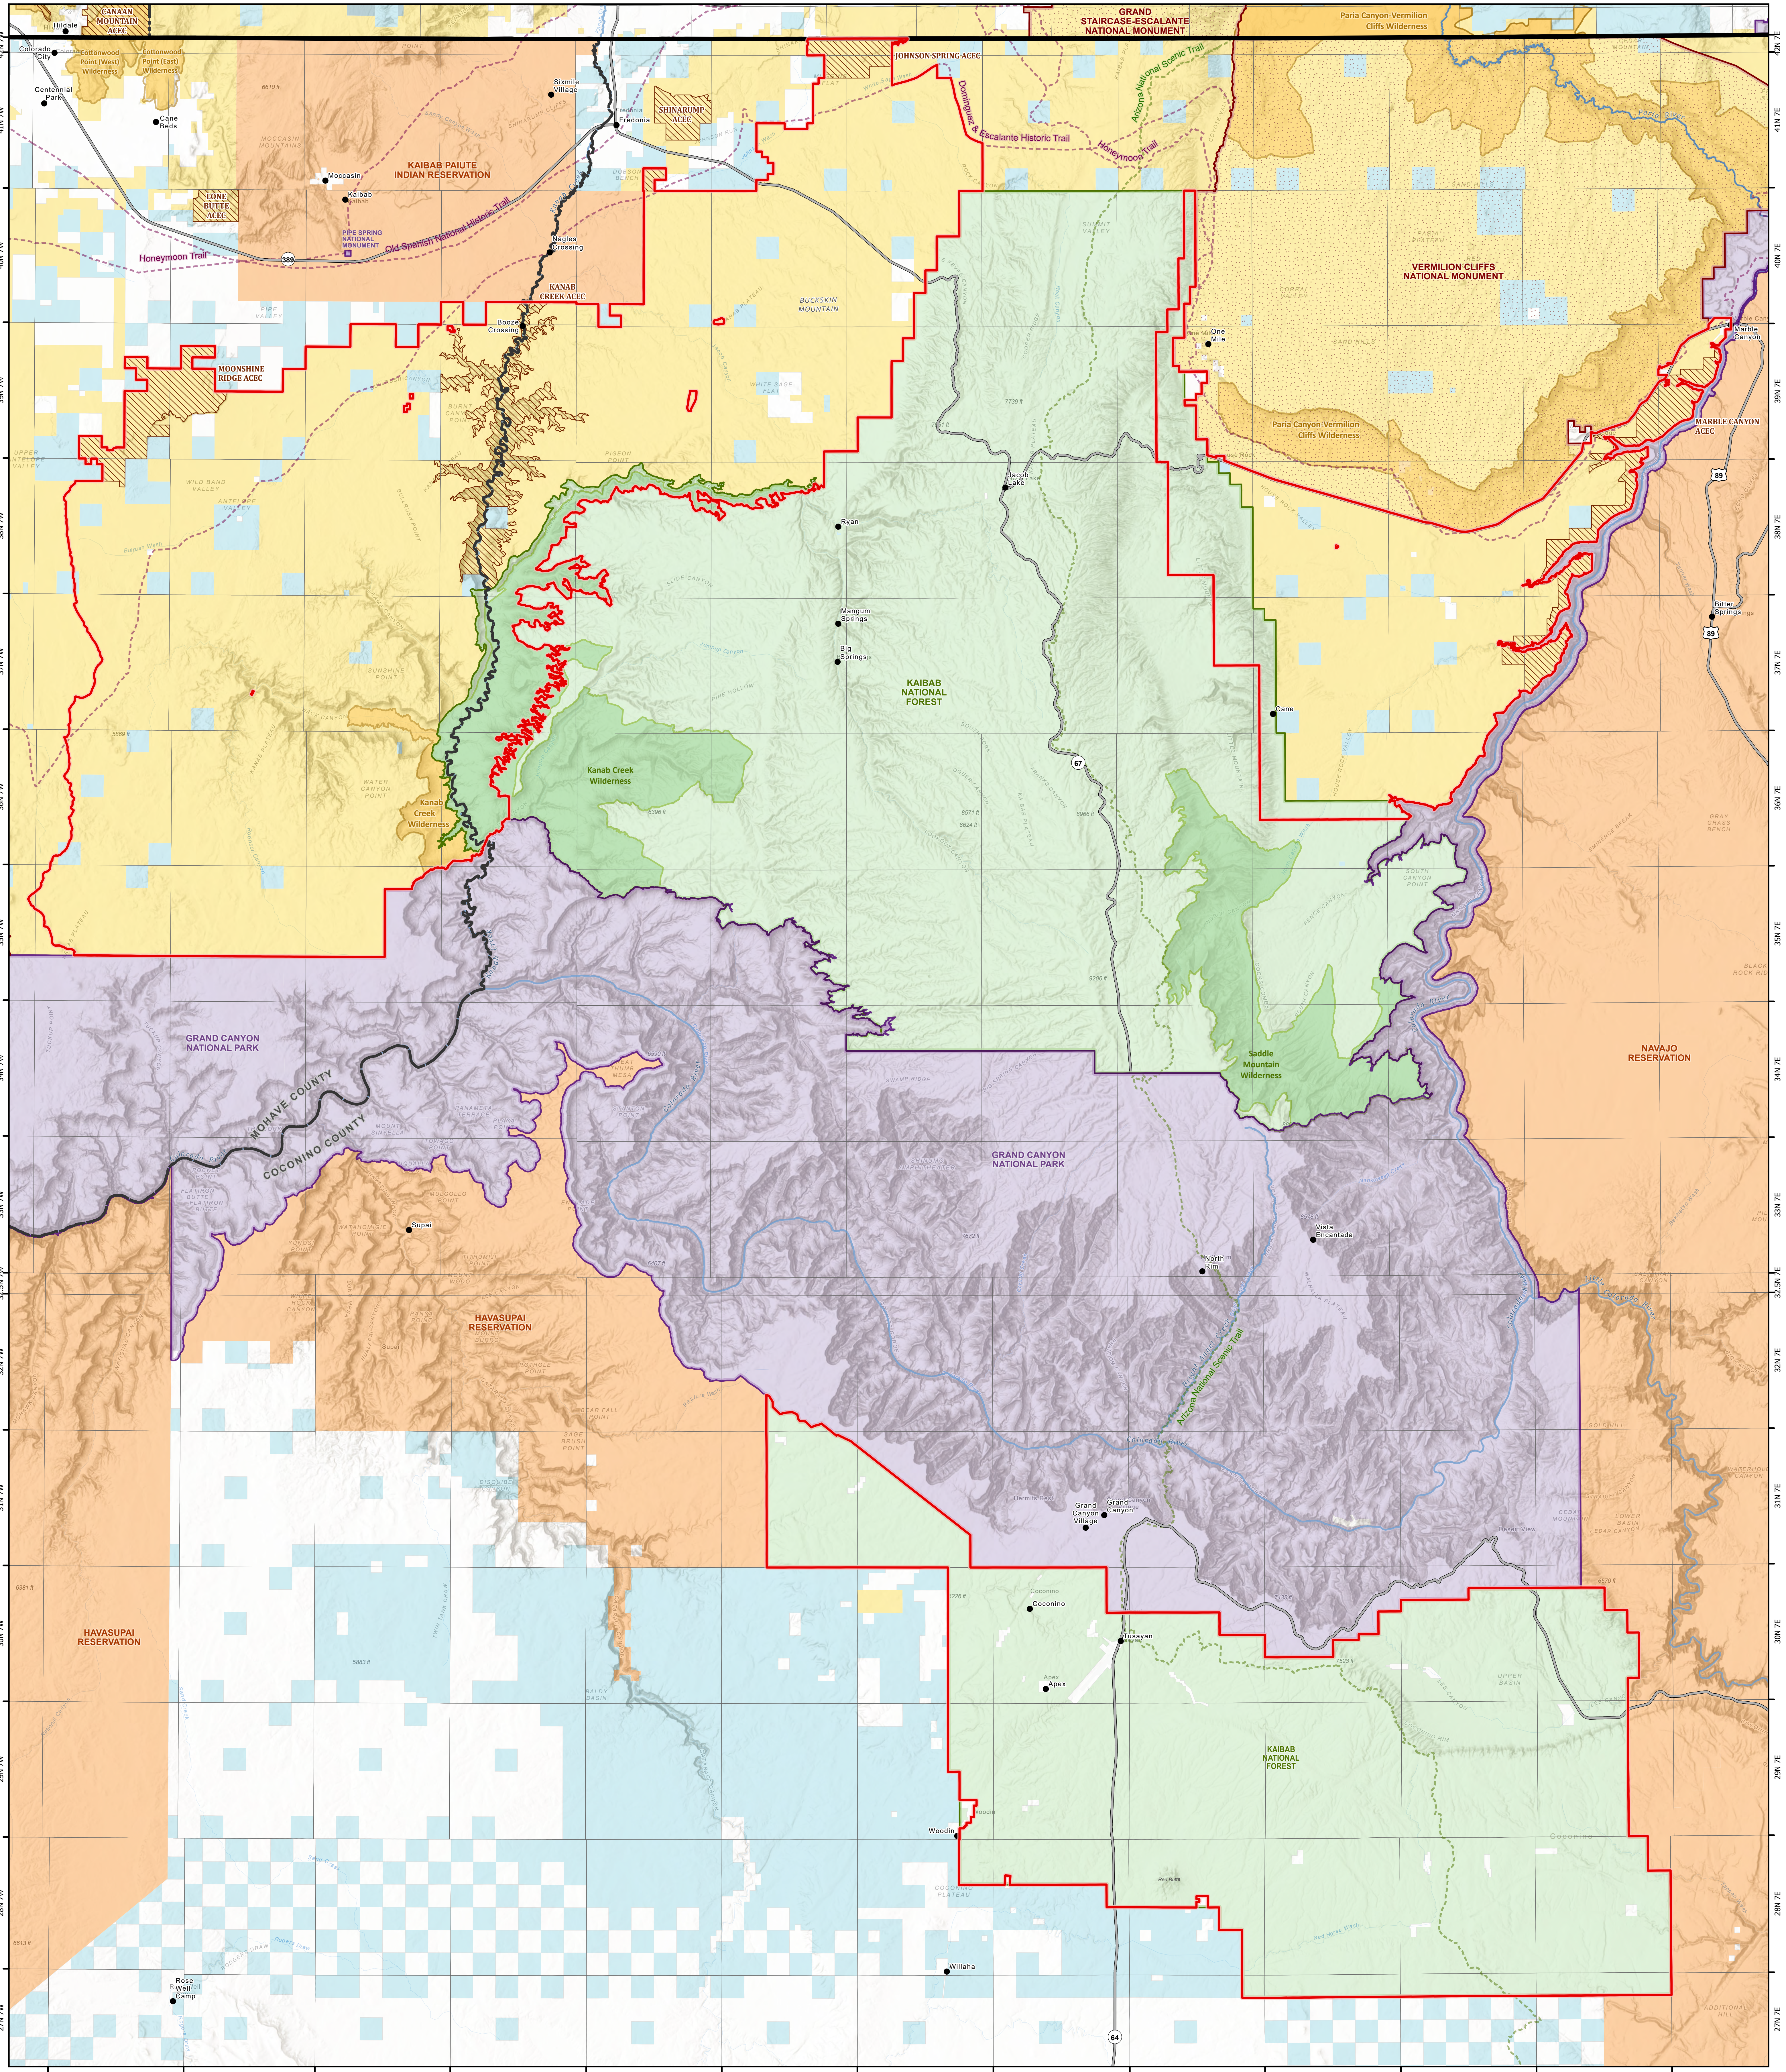

Baaj Nwaavjo I'tah Kukveni - Ancestral Footprints of the Grand Canyon National Monument

- ▬ Baaj Nwaavjo I'tah Kukveni - Ancestral Footprints of the Grand Canyon National Monument
- Town
- - - Arizona National Scenic Trail
- - - National Historic Trail
- Highway
- Wild and Scenic River
- - - County Boundary
- State Boundary
- ▭ BLM National Monument
- ▭ USFS National Forest
- ▭ NPS National Park Unit
- ▭ Area of Critical Environmental Concern
- ▭ BLM Wilderness Area
- ▭ USFS Wilderness Area

- ▭ Bureau of Land Management
- ▭ Indian Lands
- ▭ National Park Service
- ▭ Private
- ▭ State
- ▭ US Forest Service

UNITED STATES DEPARTMENT OF THE INTERIOR
 BUREAU OF LAND MANAGEMENT, ARIZONA STATE OFFICE
 UNITED STATES DEPARTMENT OF AGRICULTURE
 UNITED STATES FOREST SERVICE, KAIBAB NATIONAL FOREST

The Bureau of Land Management (BLM) makes no representations or warranties regarding the accuracy or completeness of this map. This map is intended and is to be used as an illustration only, and the map is merely representational, it and the data from which it was derived are not binding on the BLM and may be revised at any time in the future. The BLM shall not be liable under any circumstances for any direct, indirect, special, incidental, or consequential damages with respect to any claim by any user or any third party on account of or arising from the use of this map or the data from which it was derived.