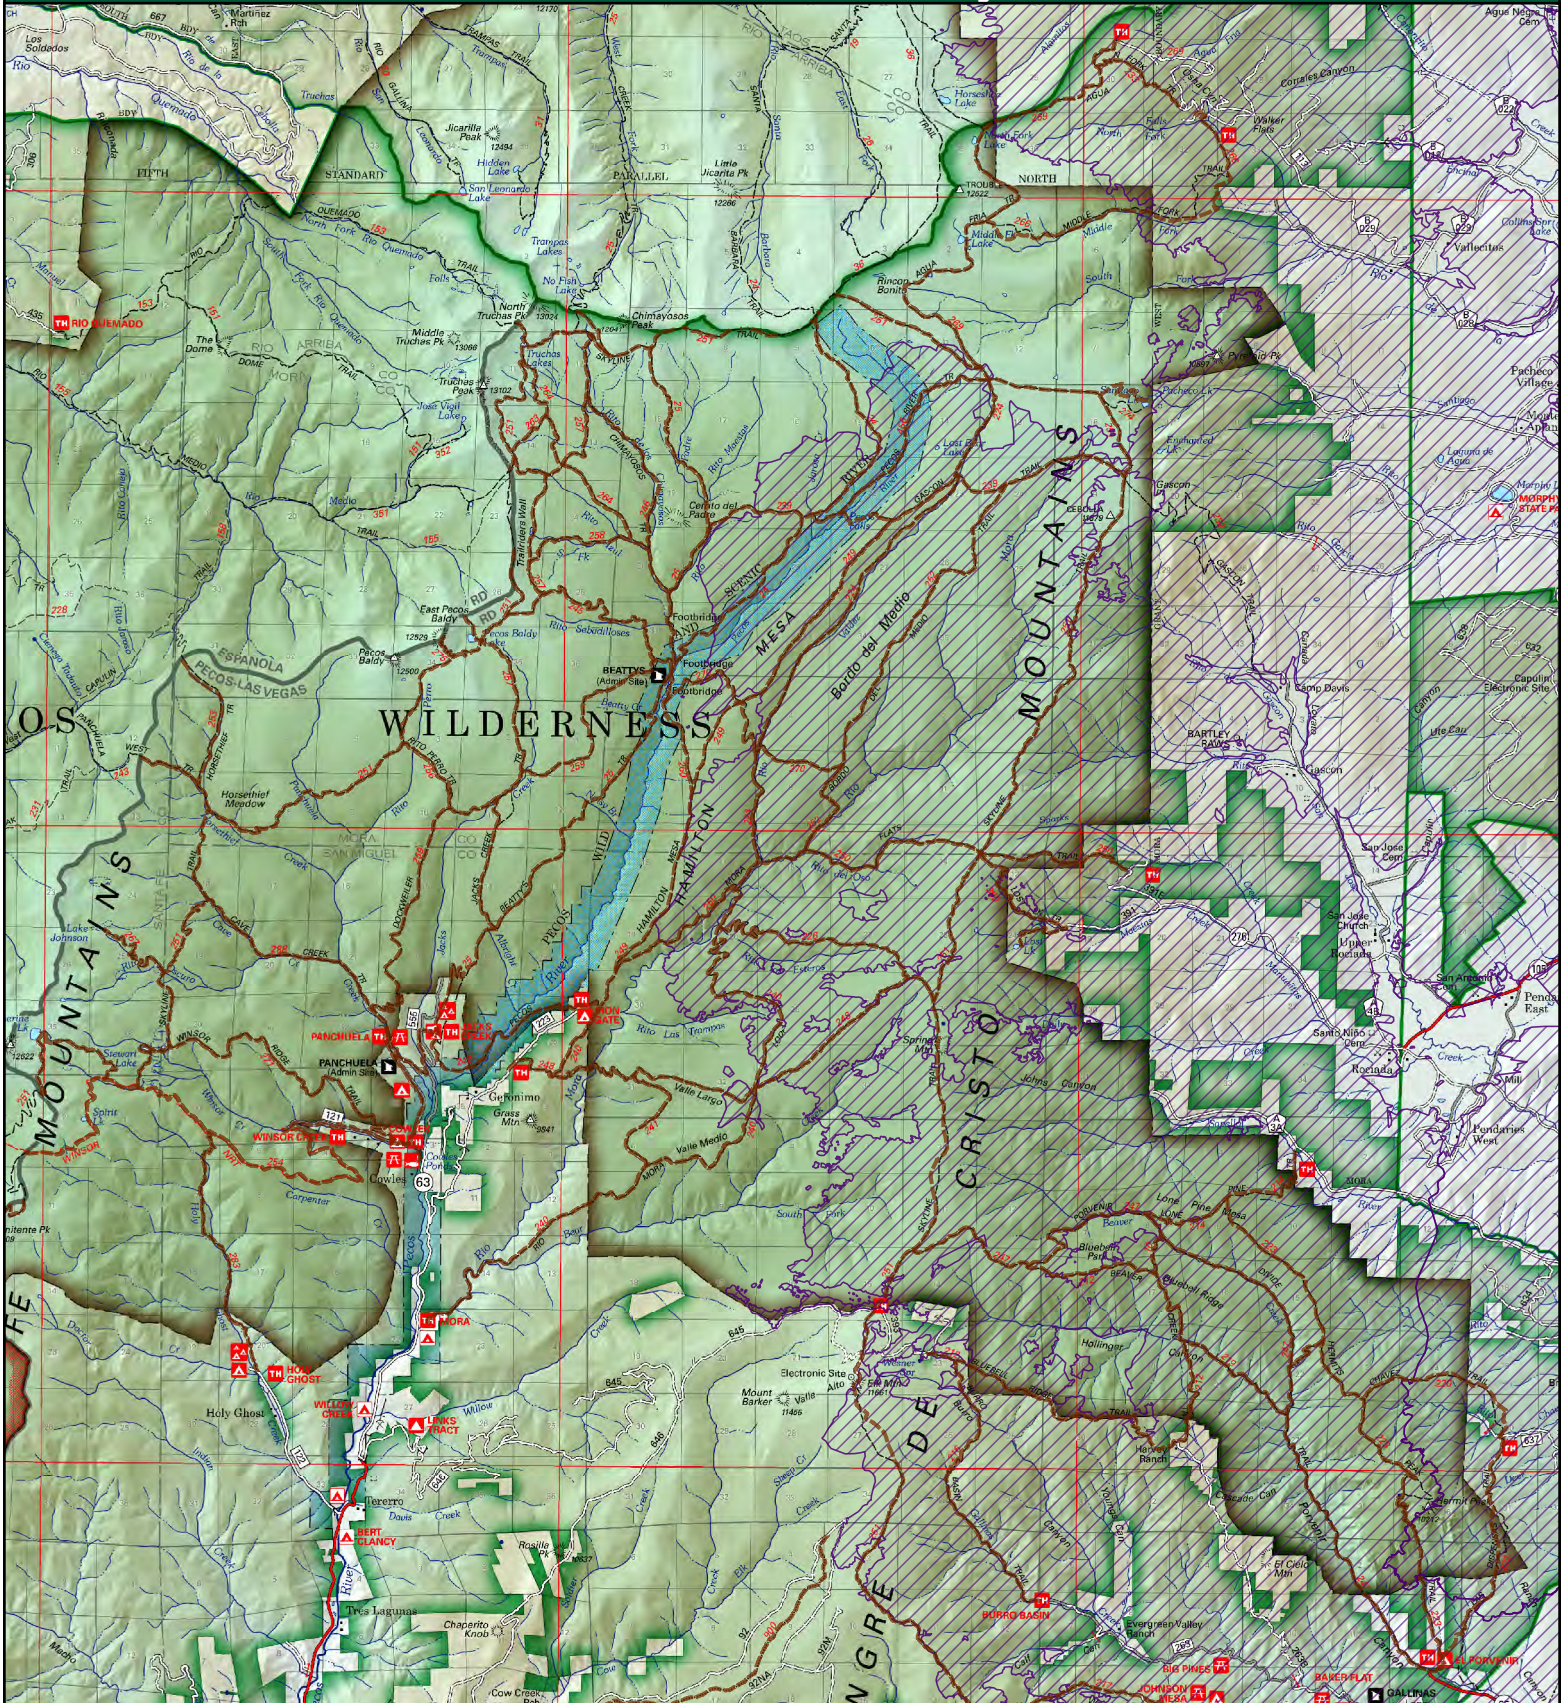

# Wilderness Trails within Hermits Peak Calf Canyon Burn Scar

Pecos/Las Vegas District System Trails  
 Hermits Peak Calf Canyon Fire Burn Scar

*This product is reproduced from geospatial information prepared by the USDA Forest Service. Geospatial information and GIS product accuracy may vary. Using GIS products for purposes other than those for which they were created may yield inaccurate or misleading results. USDA Forest Service reserves the right to correct, update, modify or replace GIS products without notification.*