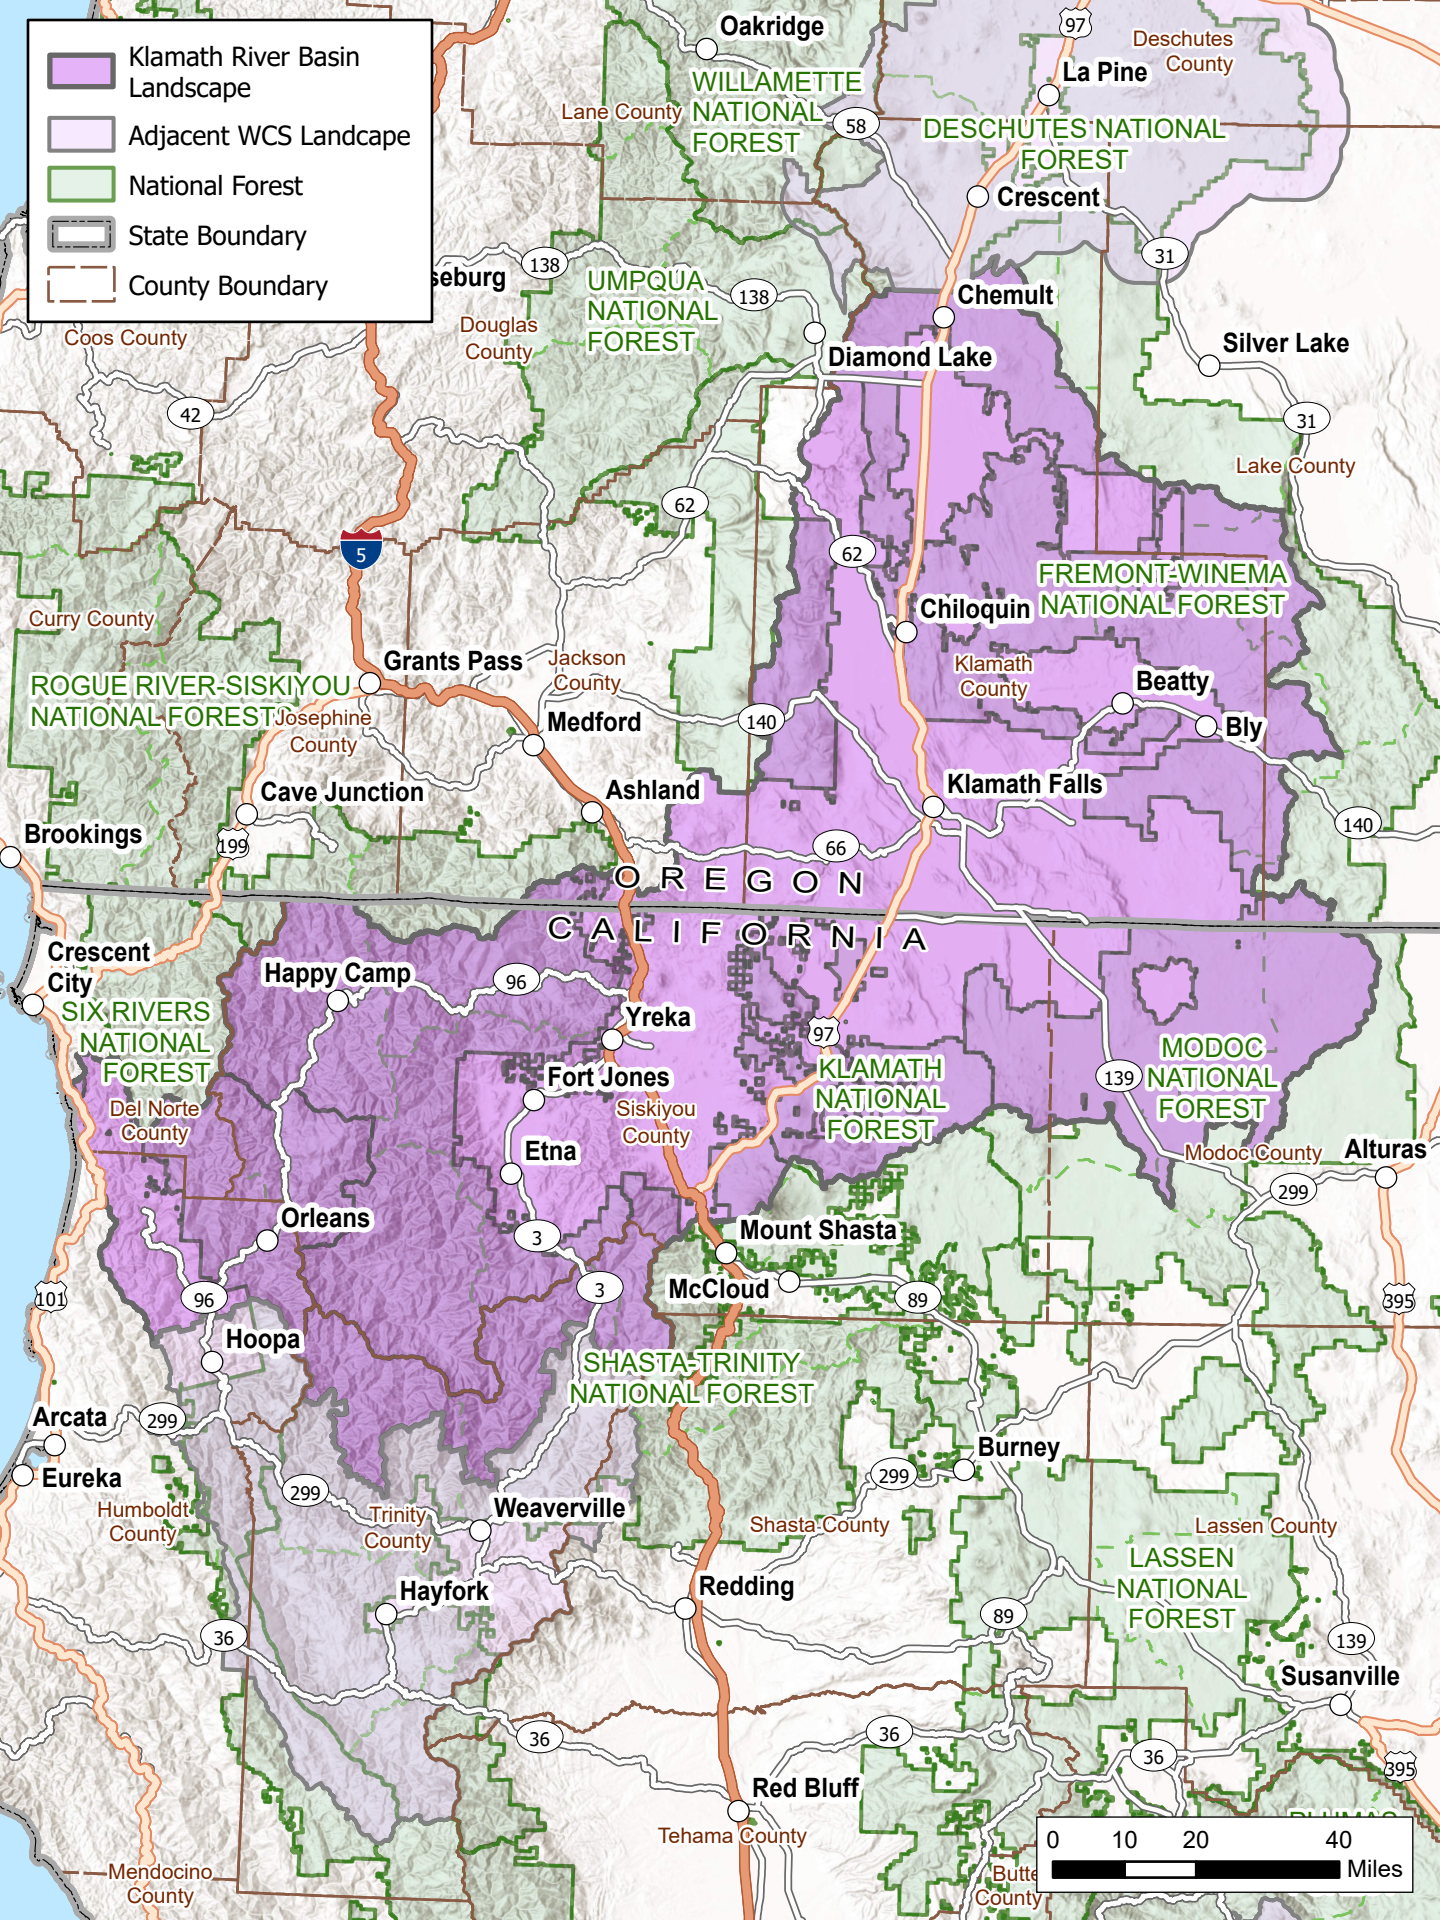

-  Klamath River Basin Landscape
-  Adjacent WCS Landscape
-  National Forest
-  State Boundary
-  County Boundary

-  High Risk Fireshed
-  National Forest
-  State Boundary
-  County Boundary