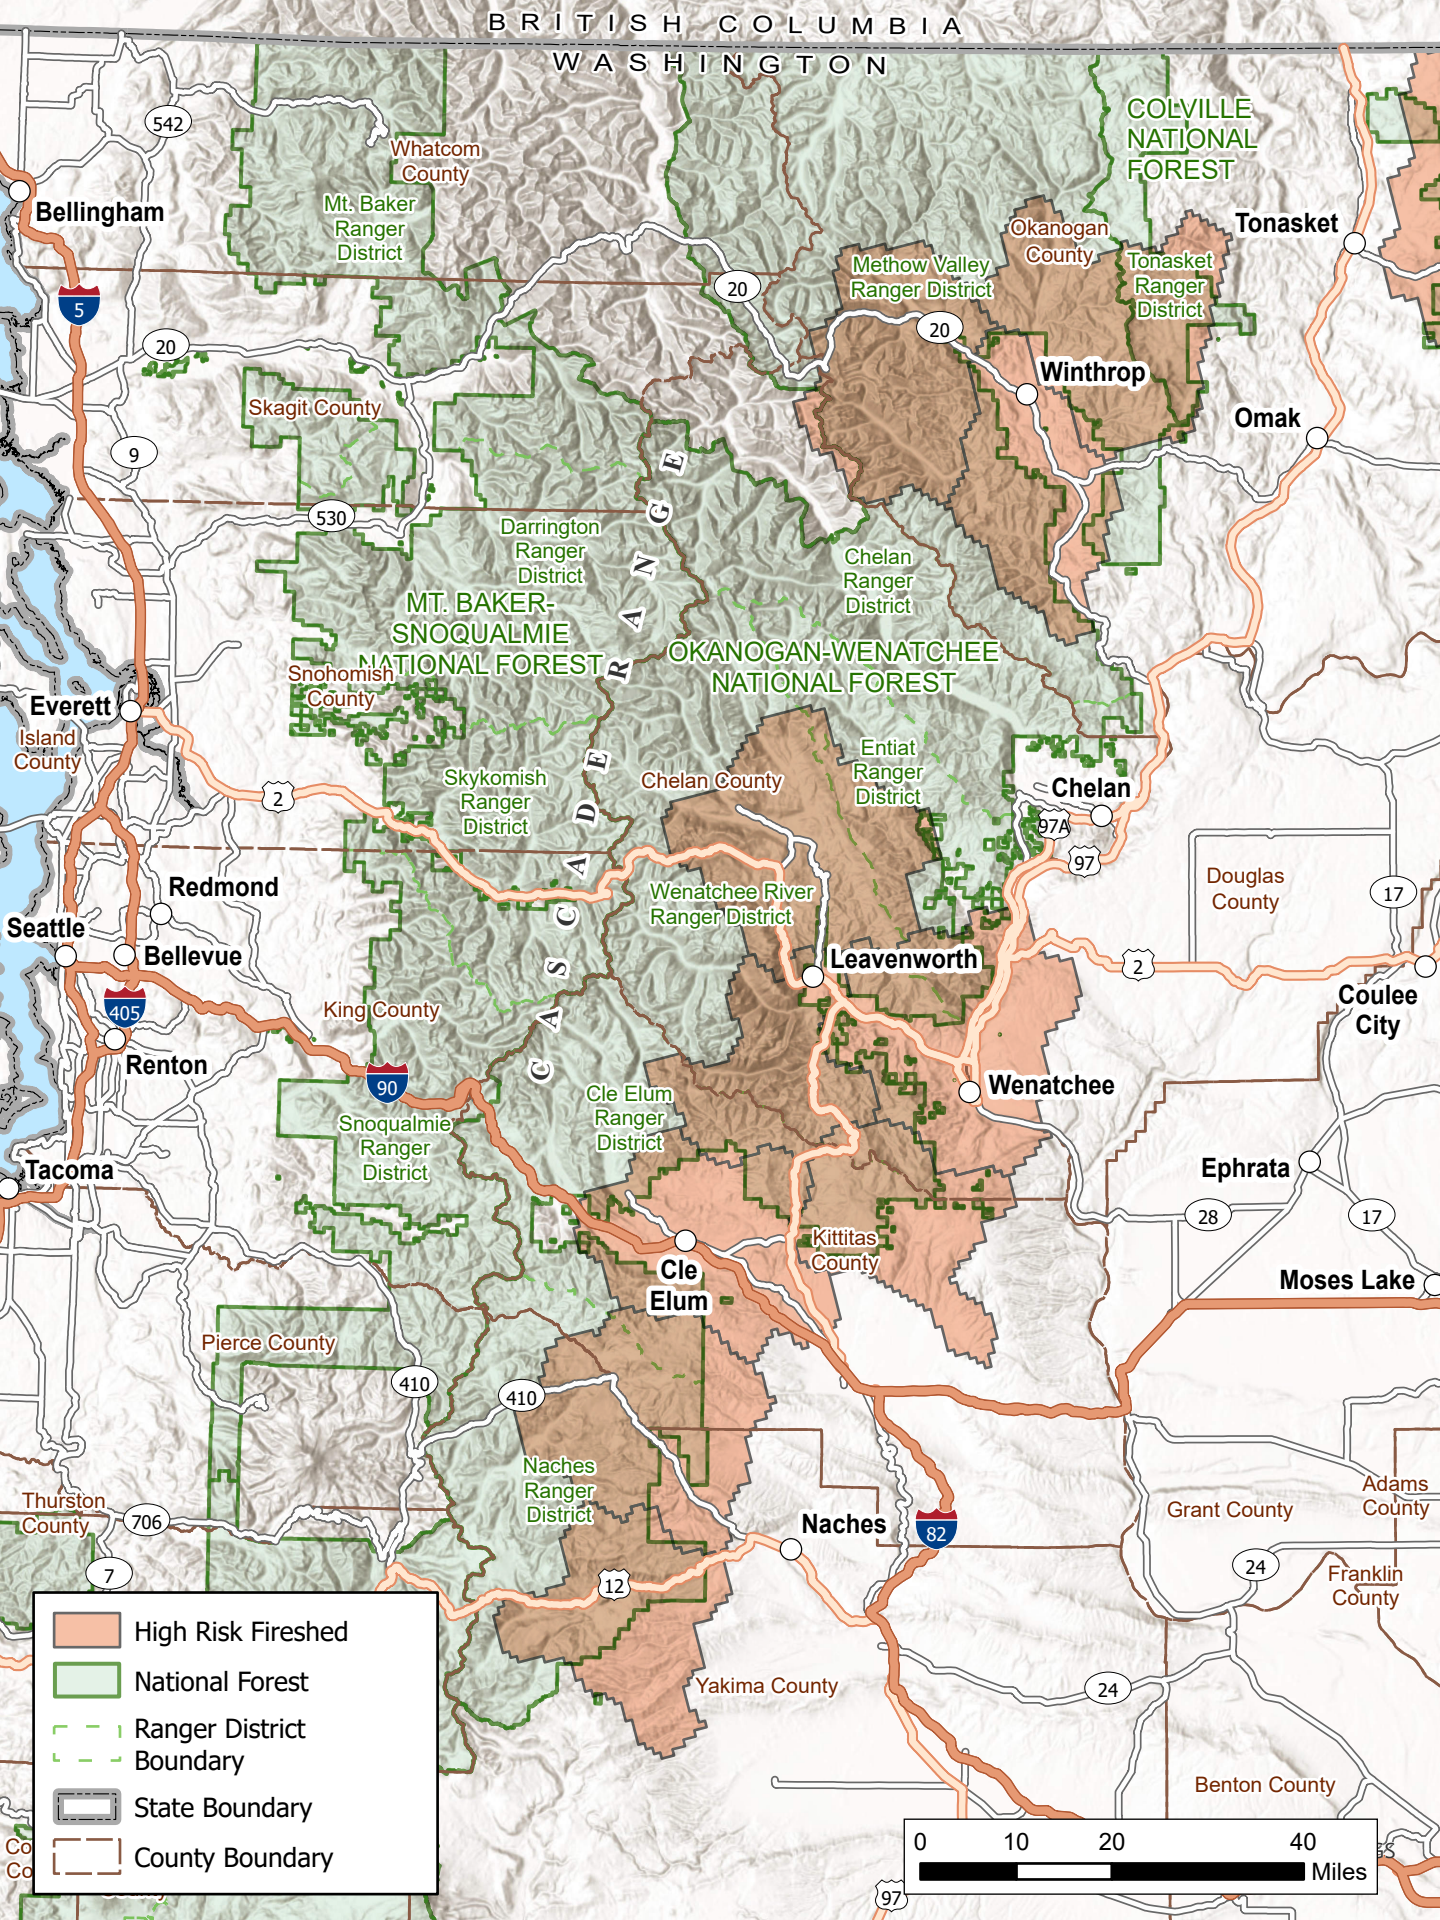

- Central Washington Initiative Landscape
- Adjacent WCS Landscape
- National Forest
- Ranger District Boundary
- State Boundary
- County Boundary

- High Risk Fireshed
- National Forest
- Ranger District Boundary
- State Boundary
- County Boundary