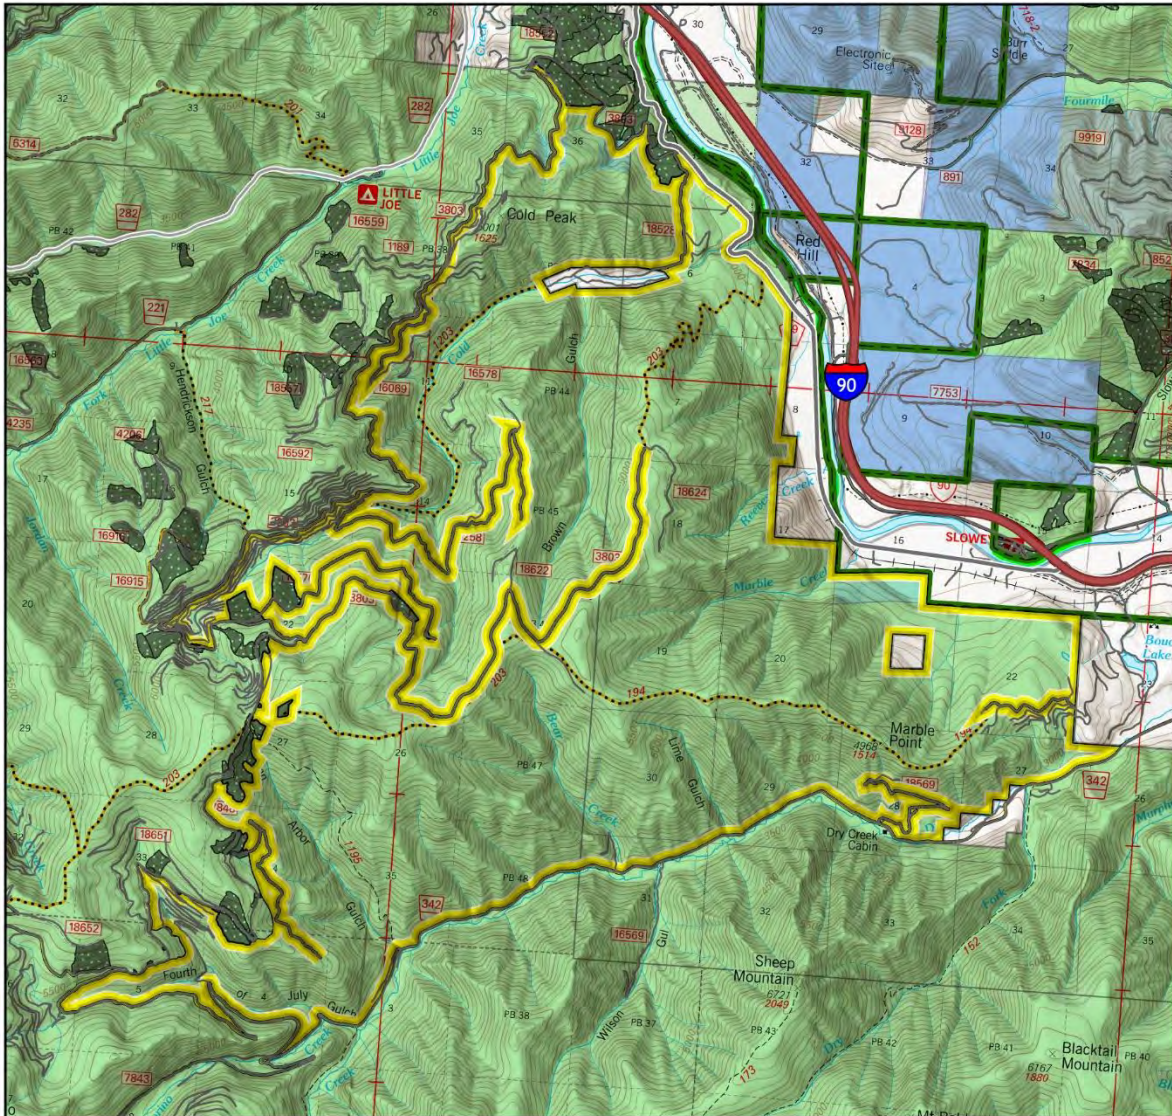

Evaluation Polygon: 28

Evaluation Polygon 29

Lolo National Forest - Updated Wilderness Evaluation Polygons

Evaluation Polygon: 29

Evaluation Polygon 30

Lolo National Forest - Updated Wilderness Evaluation Polygons

Evaluation Polygon: 30

Legend

- Polygon Boundary
- Substantially Noticeable Veg Treatments
- Evaluation Roads
- Forest Boundary

Roads

- Freeway
- Major Road
- Secondary Road
- Local Road

Land Ownership

- Forest Service
- Private
- State