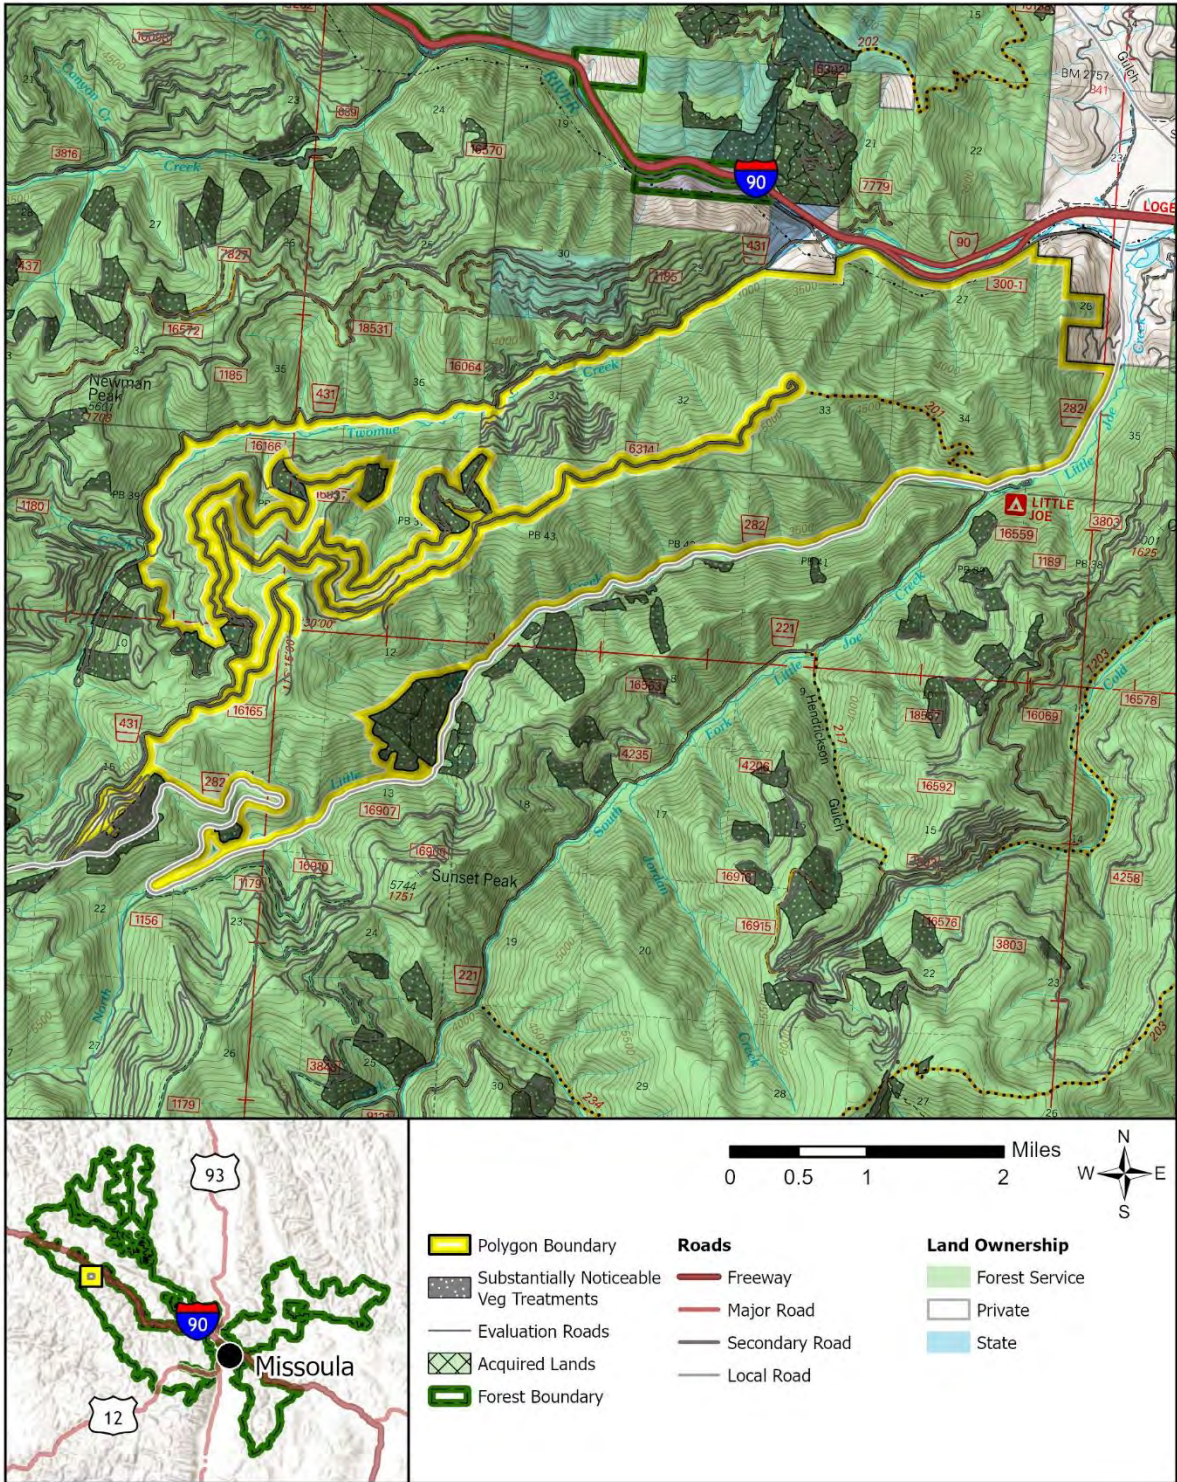

Evaluation Polygon 58

Lolo National Forest - Updated Wilderness Evaluation Polygons

Evaluation Polygon: 58