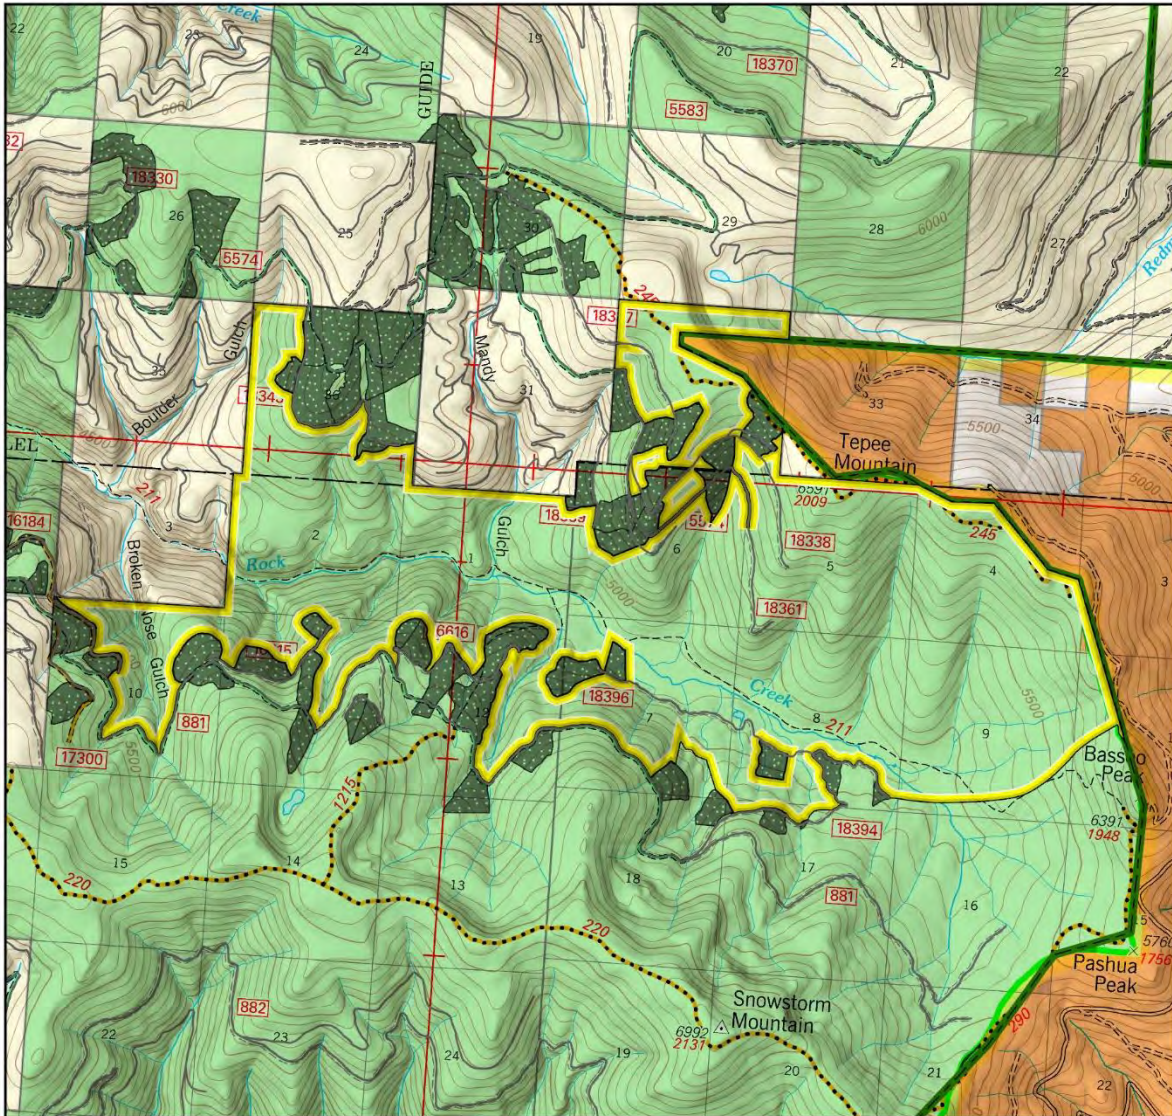

Evaluation Polygon 10

Lolo National Forest - Updated Wilderness Evaluation Polygons

Evaluation Polygon: 10

- | | | |
|---|----------------|-----------------------|
| Polygon Boundary | Roads | Land Ownership |
| Substantially Noticeable Veg Treatments | Freeway | Forest Service |
| Evaluation Roads | Major Road | Private |
| Acquired Lands | Secondary Road | State |
| Forest Boundary | Local Road | |

Evaluation Polygon 11

Lolo National Forest - Updated Wilderness Evaluation Polygons

Evaluation Polygon: 11

Evaluation Polygon 12

Lolo National Forest - Updated Wilderness Evaluation Polygons

Evaluation Polygon: 12

Evaluation Polygon 13

Lolo National Forest - Updated Wilderness Evaluation Polygons

Evaluation Polygon: 13

Evaluation Polygon 14

Lolo National Forest - Updated Wilderness Evaluation Polygons

Evaluation Polygon: 14

Evaluation Polygon 19

Lolo National Forest - Updated Wilderness Evaluation Polygons

Evaluation Polygon: 19

Legend

- Polygon Boundary
- Substantially Noticeable Veg Treatments
- Evaluation Roads
- Acquired Lands
- Forest Boundary