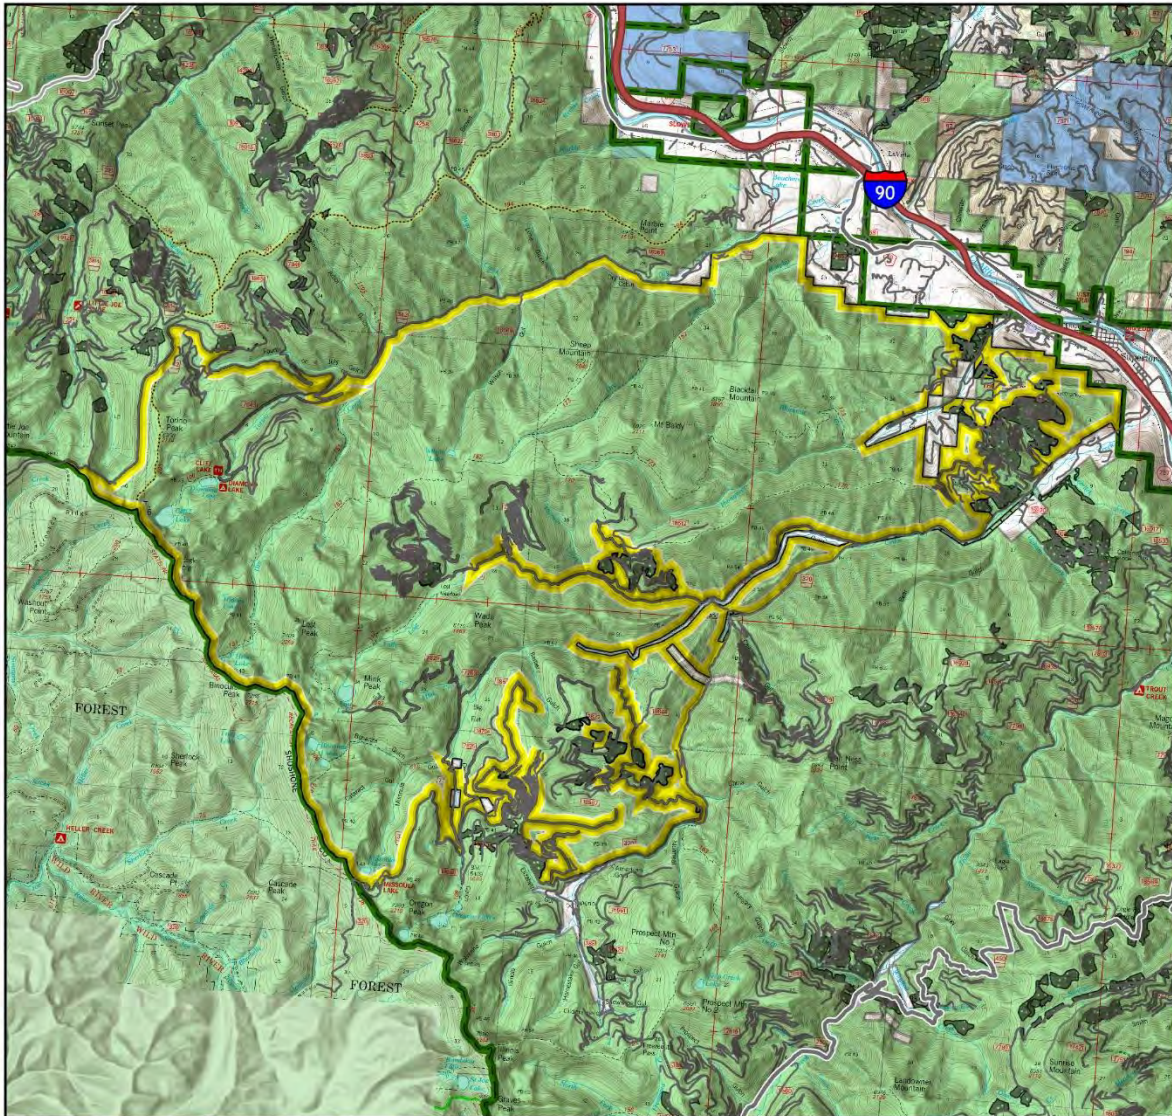

Evaluation Polygon: 30

Legend

- Polygon Boundary
- Substantially Noticeable Veg Treatments
- Evaluation Roads
- Forest Boundary

Roads

- Freeway
- Major Road
- Secondary Road
- Local Road

Land Ownership

- Forest Service
- Private
- State

0 0.5 1 2 Miles

Evaluation Polygon 31

Lolo National Forest - Updated Wilderness Evaluation Polygons

Evaluation Polygon: 31

Legend

- Polygon Boundary
- Substantially Noticeable Veg Treatments
- Evaluation Roads
- Acquired Lands
- Forest Boundary