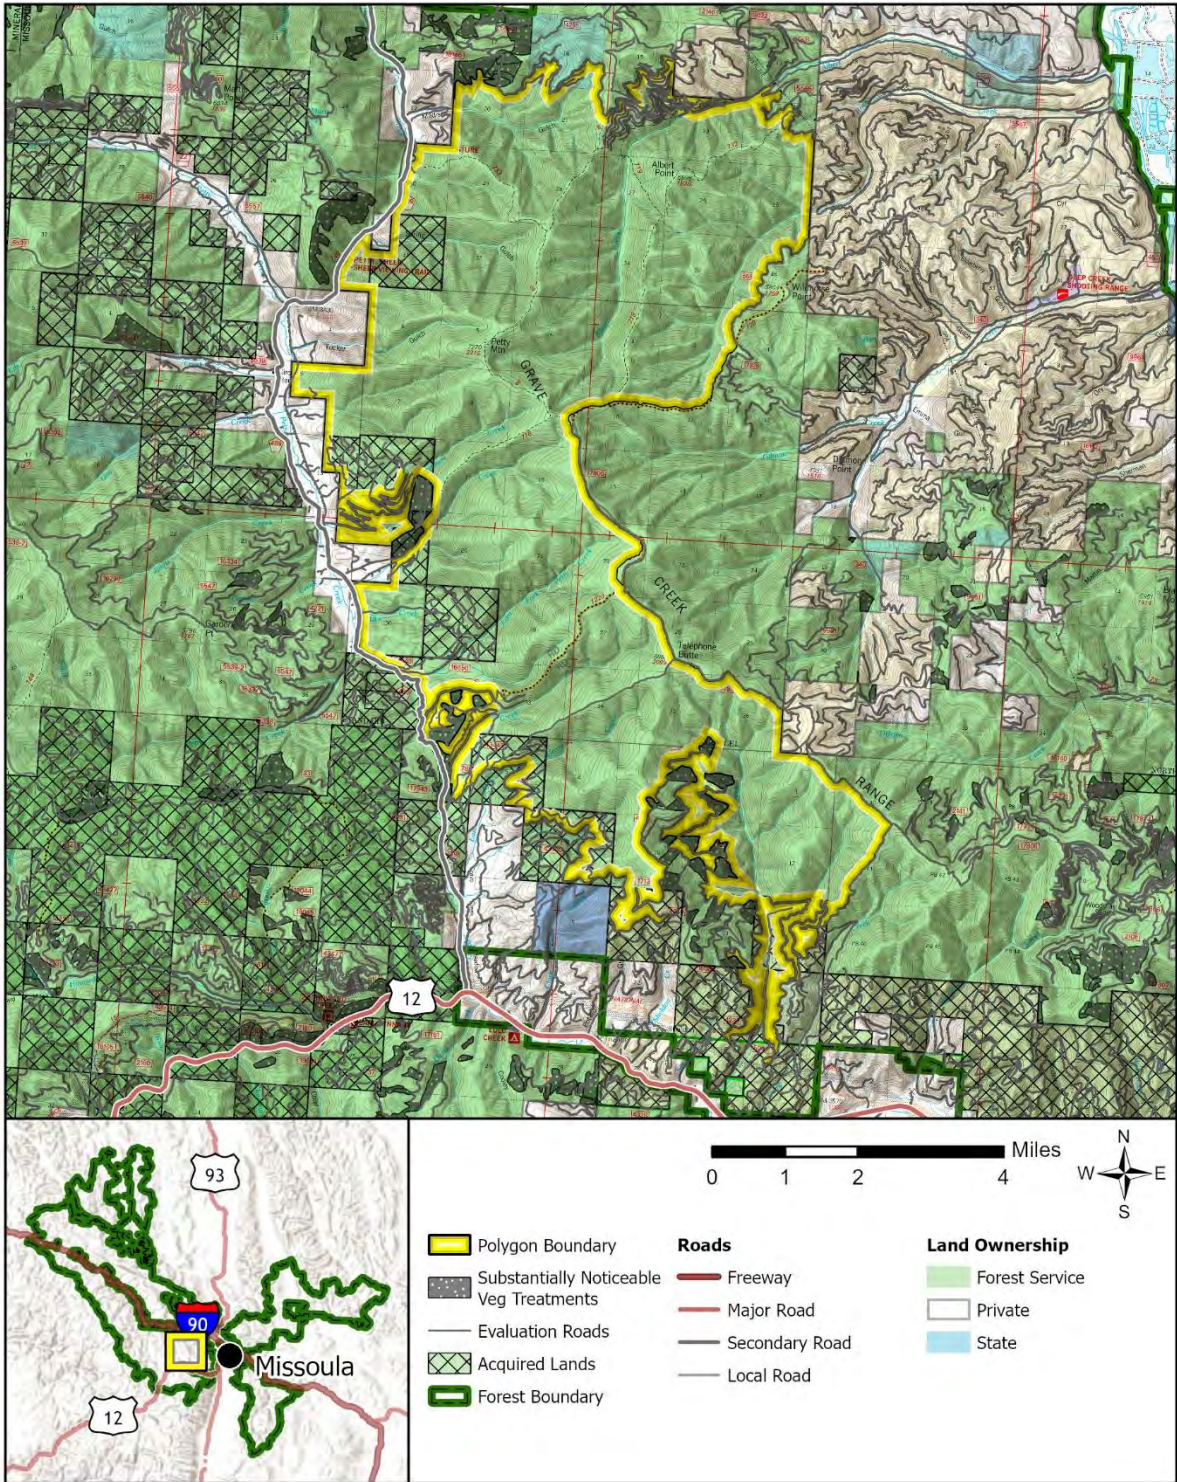

Evaluation Polygon 40

Lolo National Forest - Updated Wilderness Evaluation Polygons

Evaluation Polygon: 40