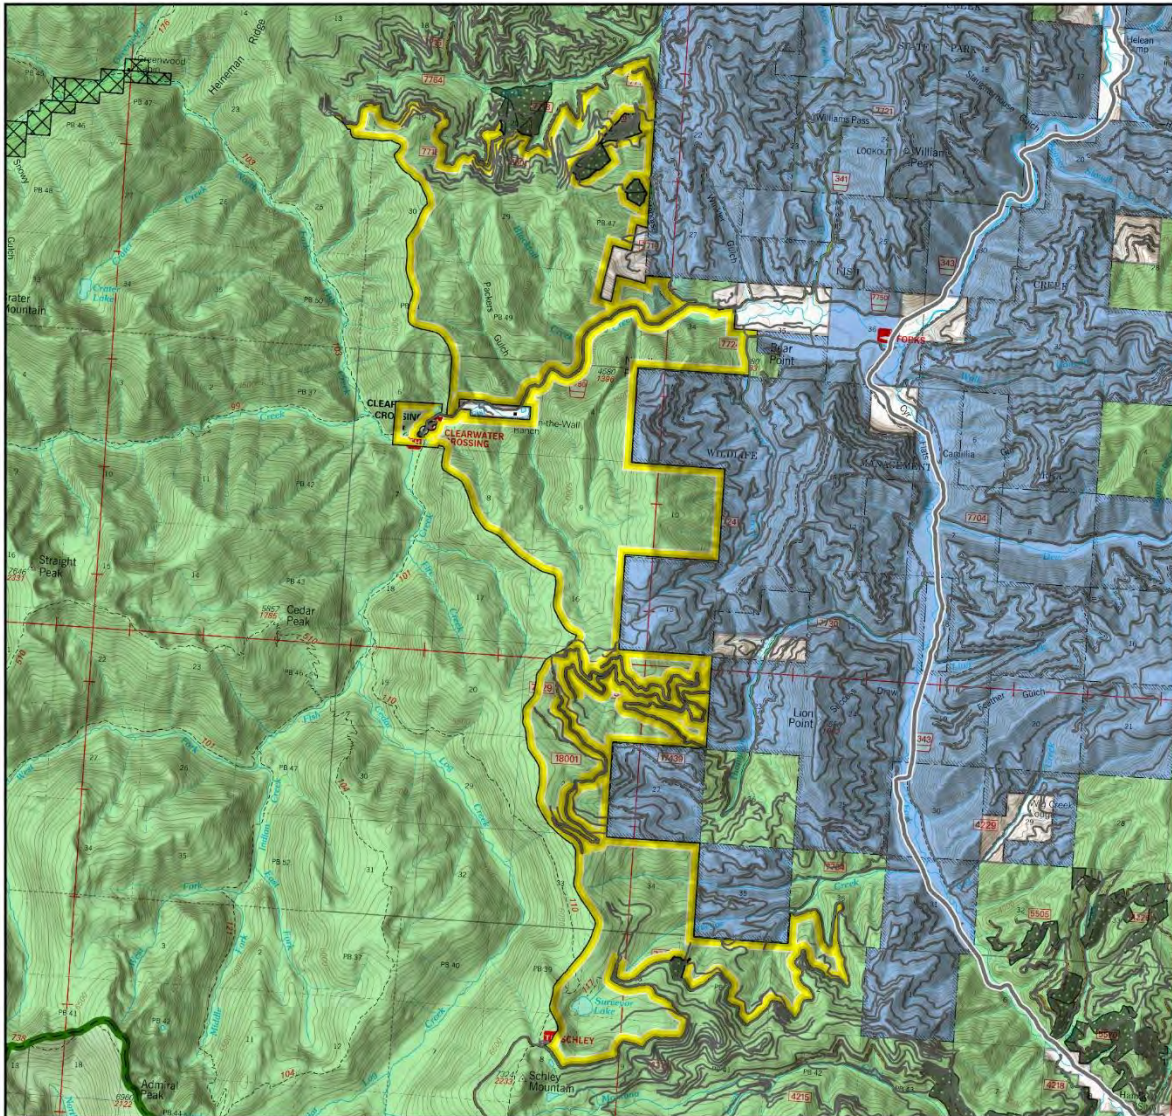

Evaluation Polygon GB-04

Lolo National Forest - Updated Wilderness Evaluation Polygons

Evaluation Polygon: GB-04