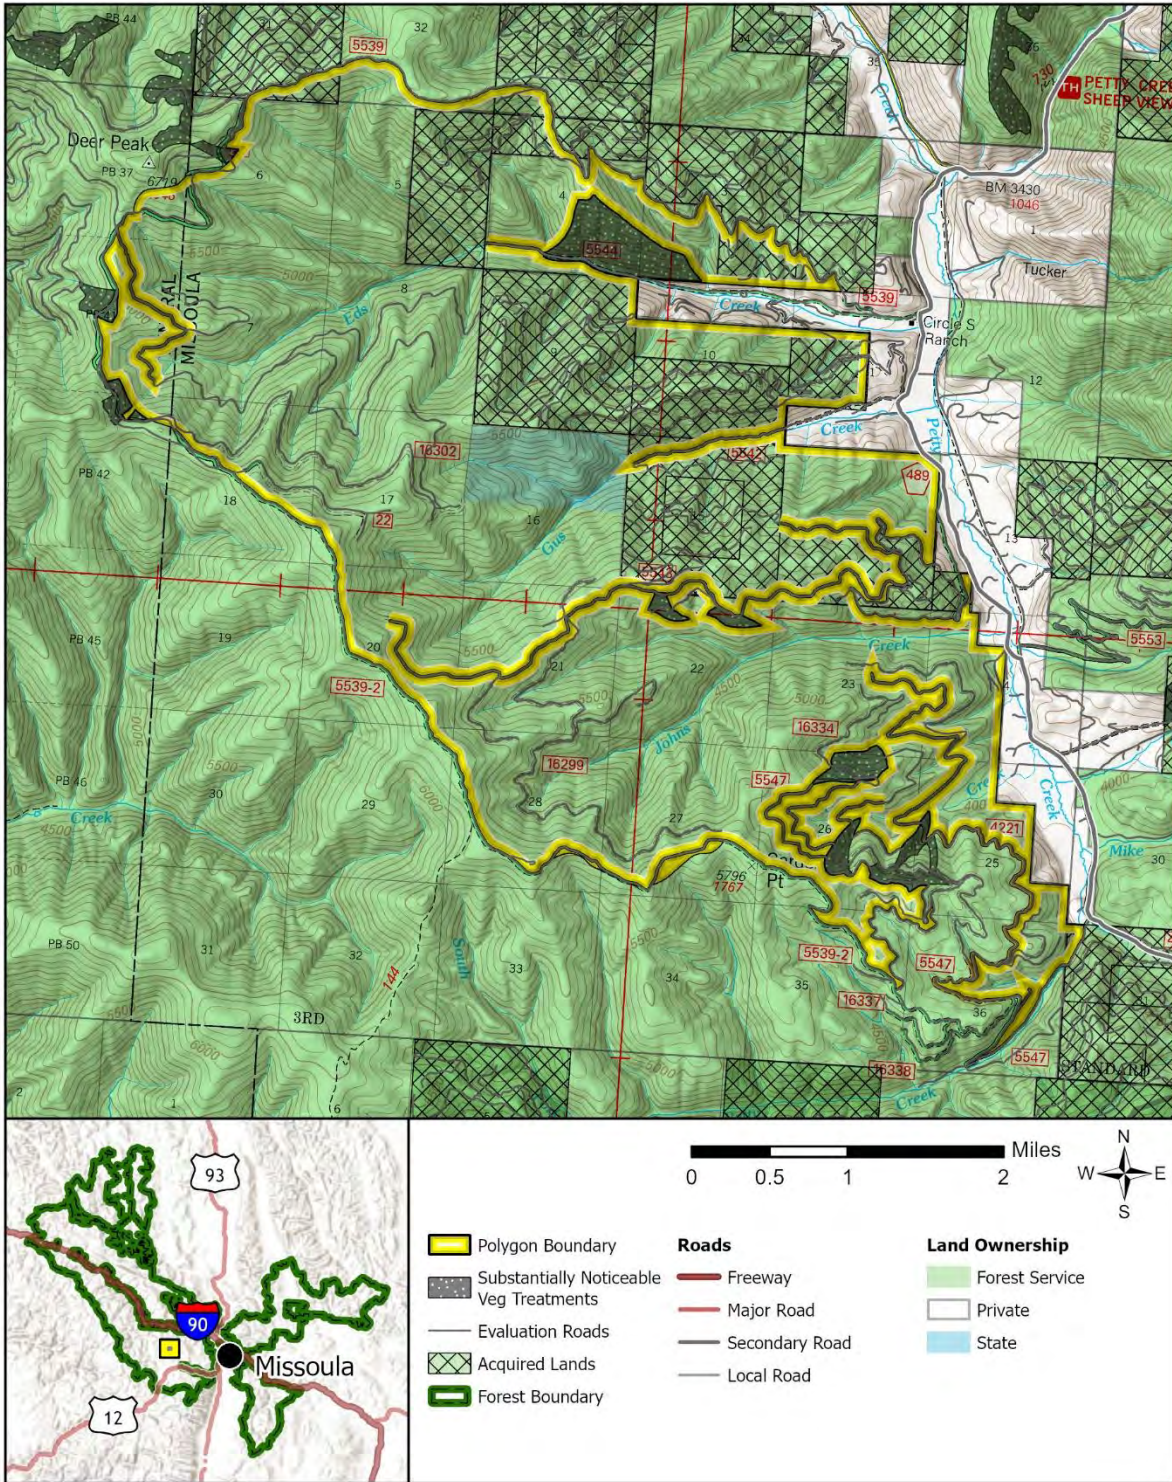

Evaluation Polygon 36

Lolo National Forest - Updated Wilderness Evaluation Polygons

Evaluation Polygon: 36

Evaluation Polygon 37

Lolo National Forest - Updated Wilderness Evaluation Polygons

Evaluation Polygon: 37