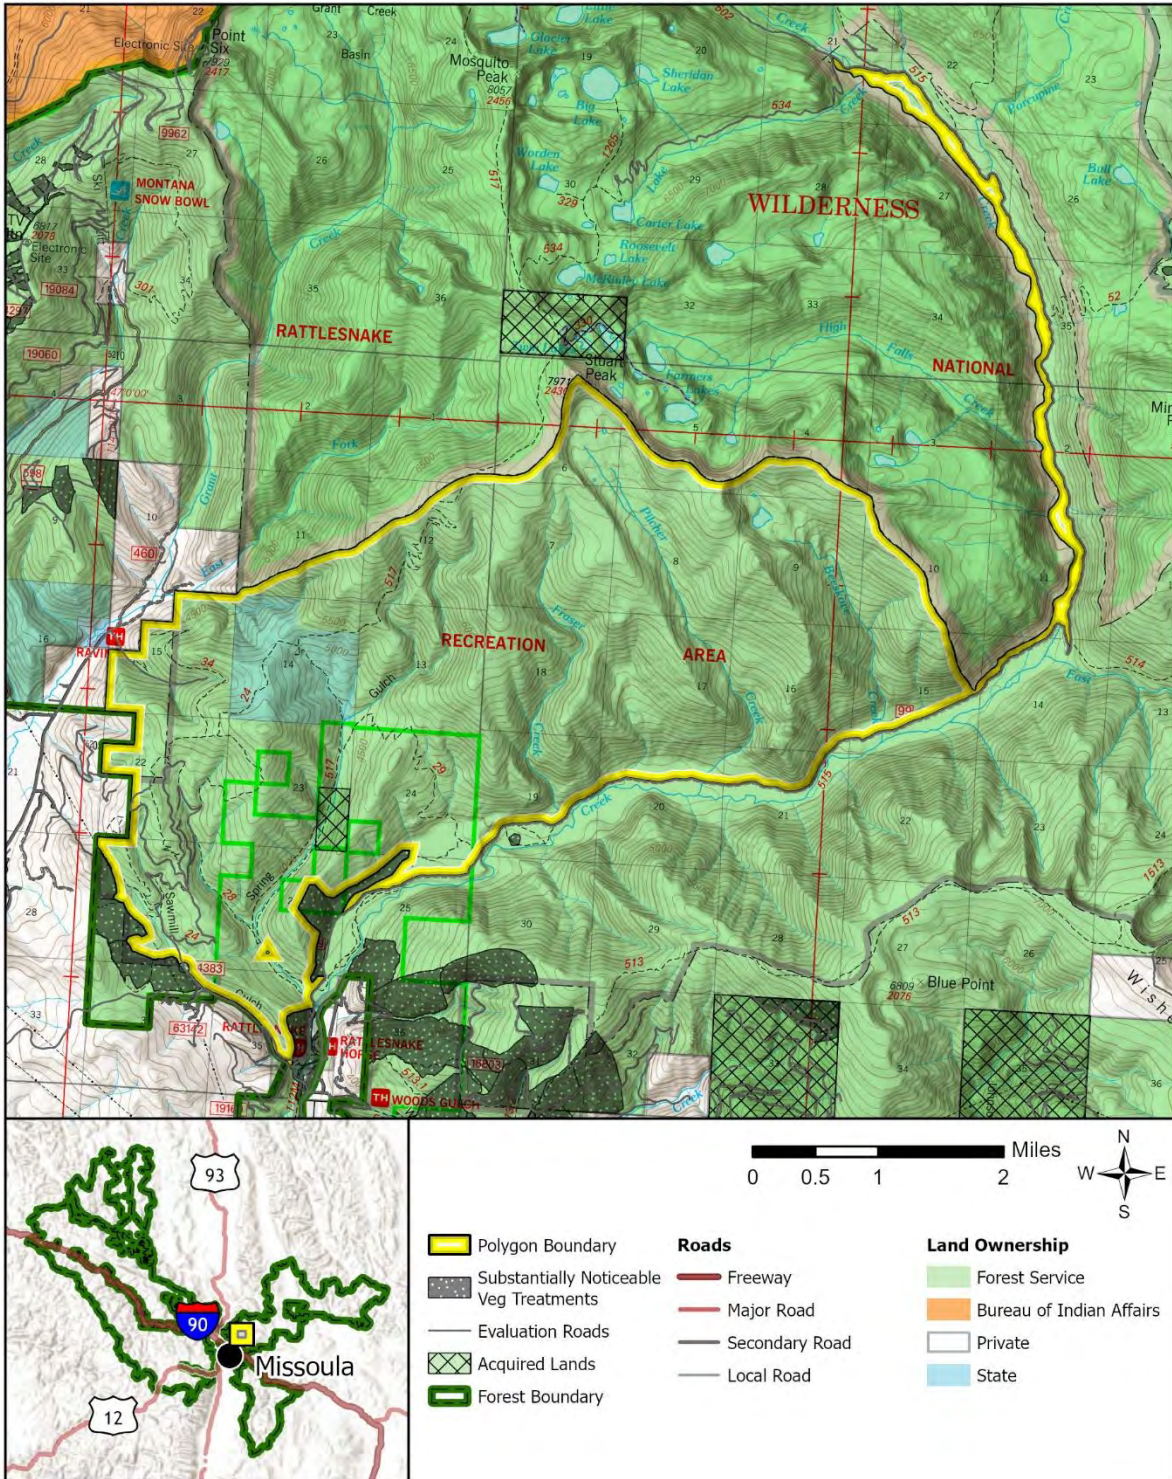

Evaluation Polygon RS-02

Lolo National Forest - Updated Wilderness Evaluation Polygons

Evaluation Polygon: RS-02