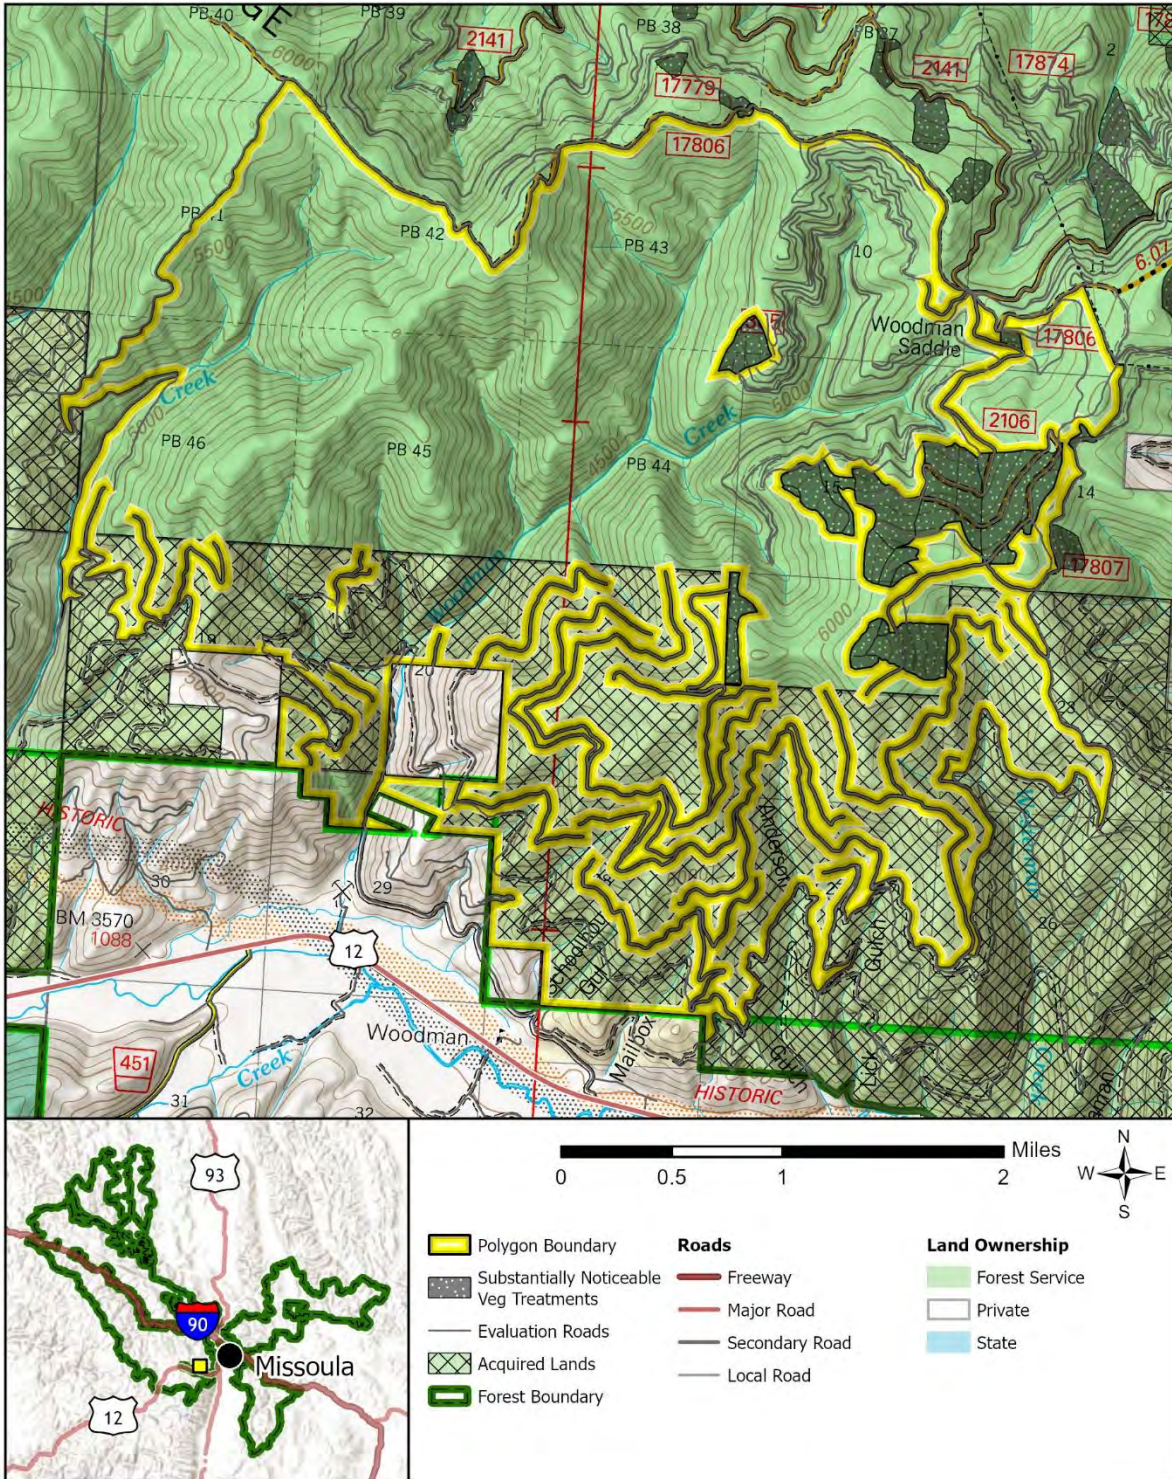

Evaluation Polygon 60

Lolo National Forest - Updated Wilderness Evaluation Polygons

Evaluation Polygon: 60