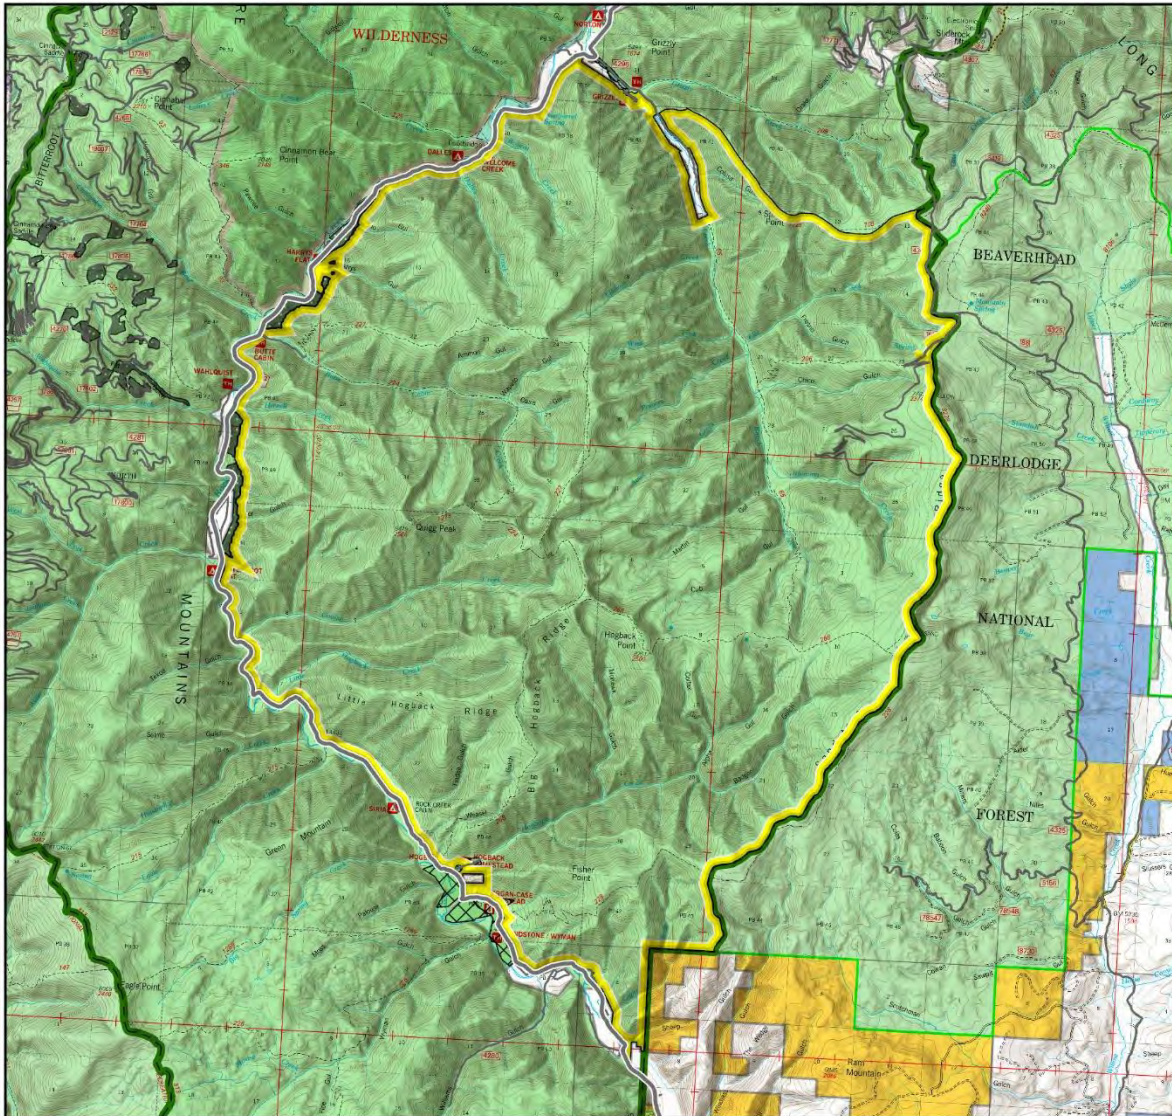

Evaluation Polygon: SB-01

Evaluation Polygon SB-PRW-05

Lolo National Forest - Updated Wilderness Evaluation Polygons

Evaluation Polygon: SB-PRW-05

Evaluation Polygon SL-01

Lolo National Forest - Updated Wilderness Evaluation Polygons

Evaluation Polygon: SL-01

Evaluation Polygon SL-PRW-10

Lolo National Forest - Updated Wilderness Evaluation Polygons

Evaluation Polygon: SL-PRW-10

Legend

- Polygon Boundary
- Substantially Noticeable Veg Treatments
- Evaluation Roads
- Acquired Lands
- Forest Boundary