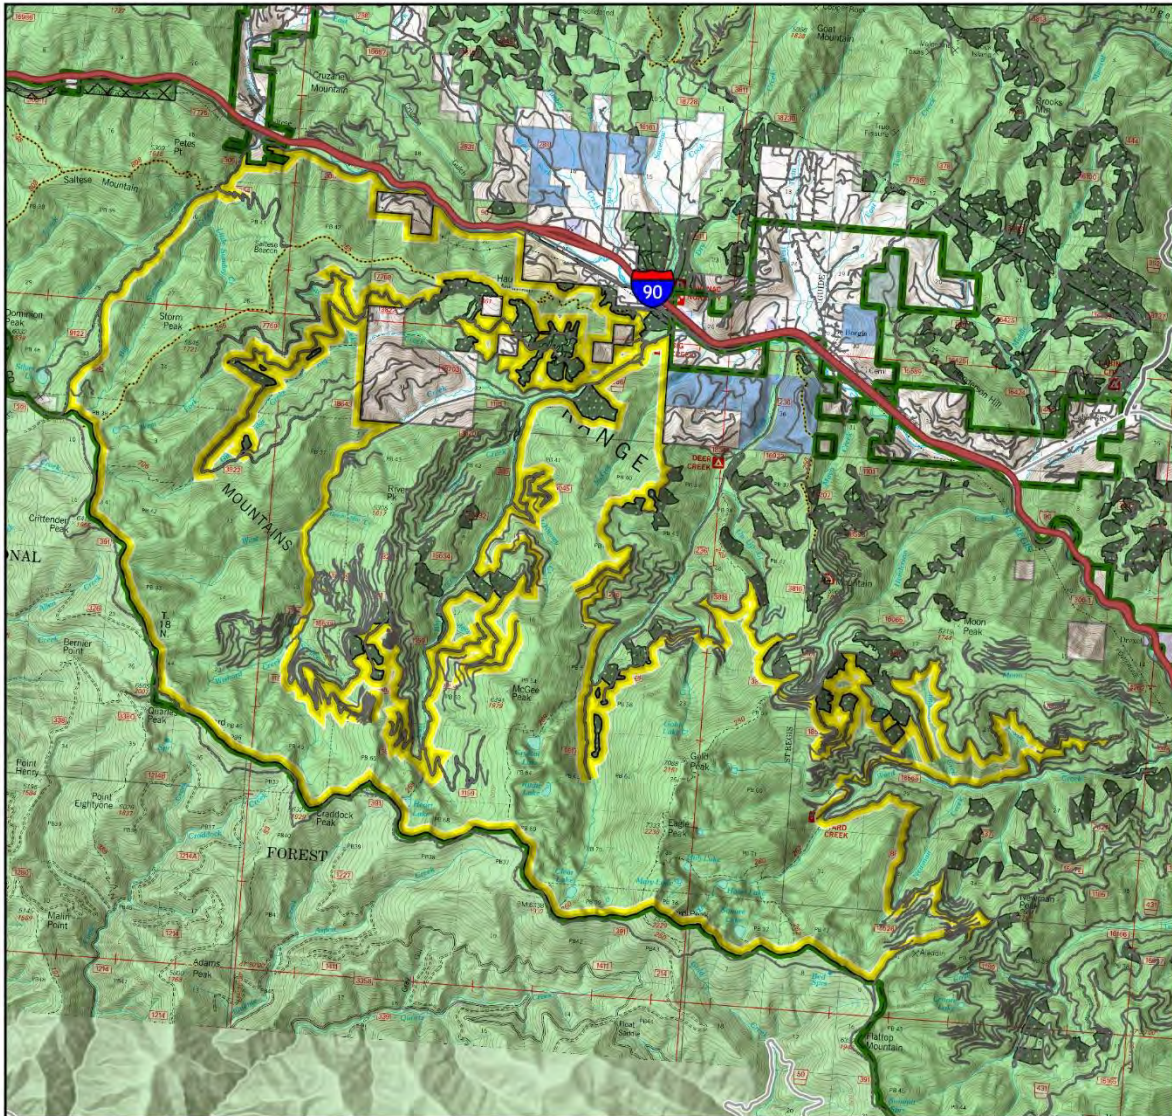

Evaluation Polygon 15

Lolo National Forest - Updated Wilderness Evaluation Polygons

Evaluation Polygon: 15

Evaluation Polygon 17

Lolo National Forest - Updated Wilderness Evaluation Polygons

Evaluation Polygon: 17

Evaluation Polygon 19

Lolo National Forest - Updated Wilderness Evaluation Polygons

Evaluation Polygon: 19

Legend

- Polygon Boundary
- Substantially Noticeable Veg Treatments
- Evaluation Roads
- Acquired Lands
- Forest Boundary