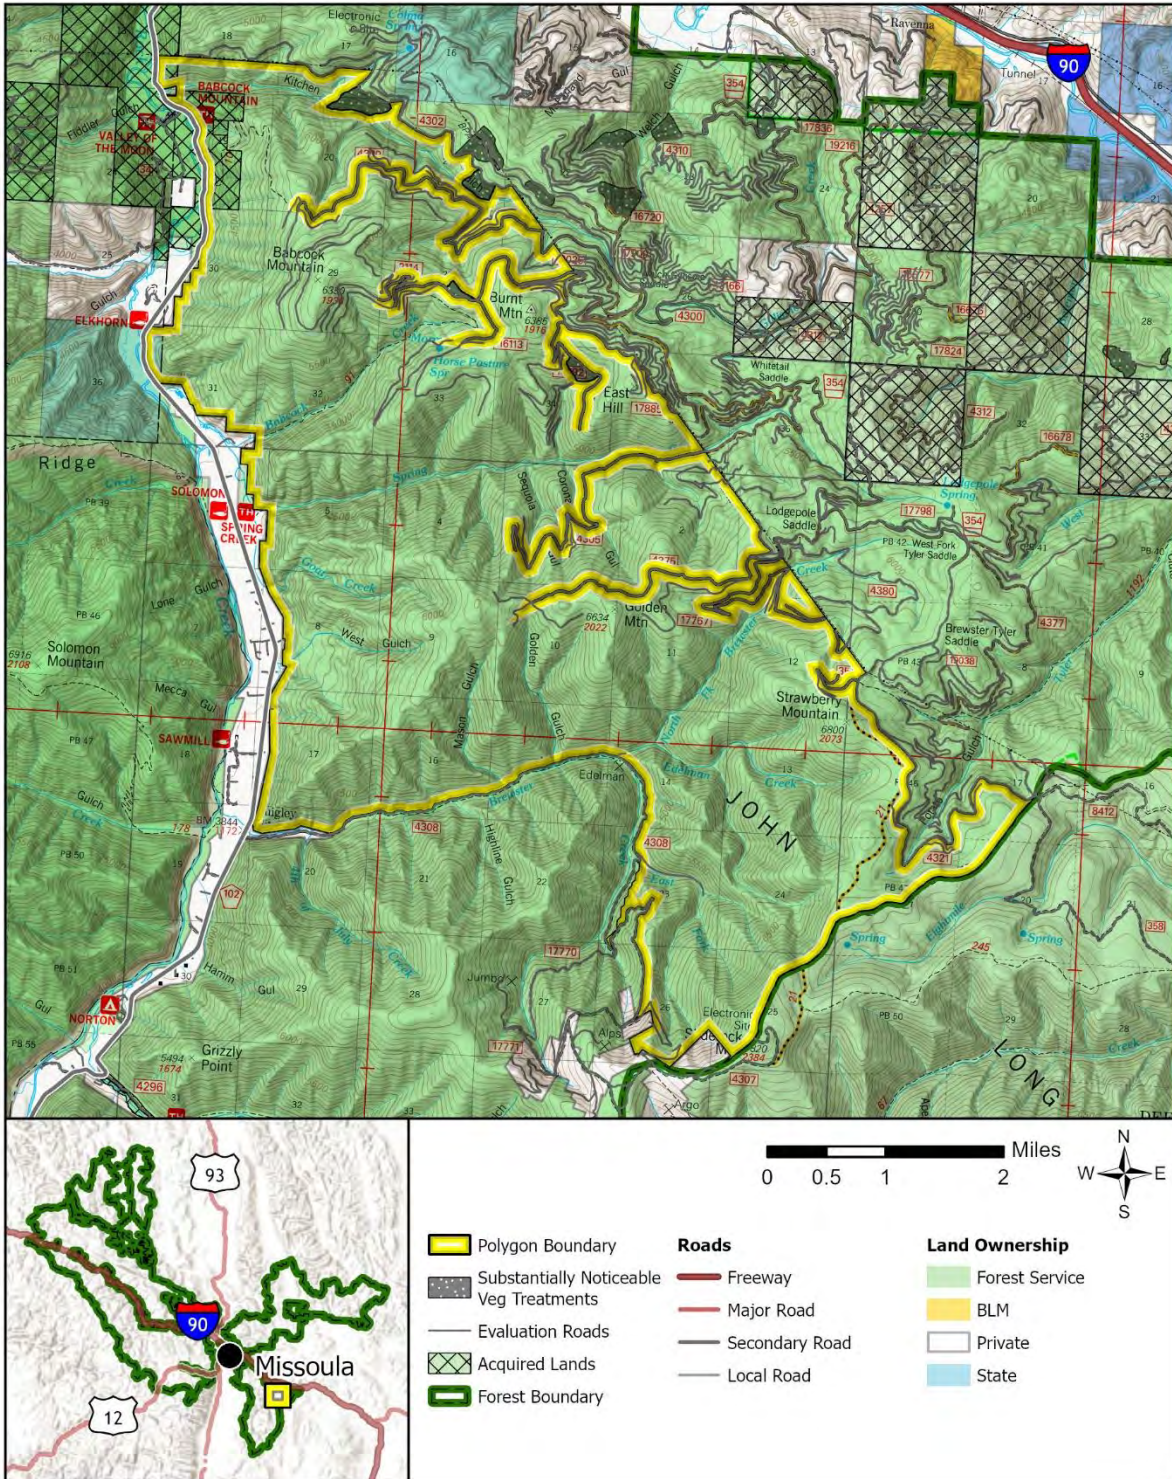

Evaluation Polygon 48

Lolo National Forest - Updated Wilderness Evaluation Polygons

Evaluation Polygon: 48

Evaluation Polygon 49

Lolo National Forest - Updated Wilderness Evaluation Polygons

Evaluation Polygon: 49