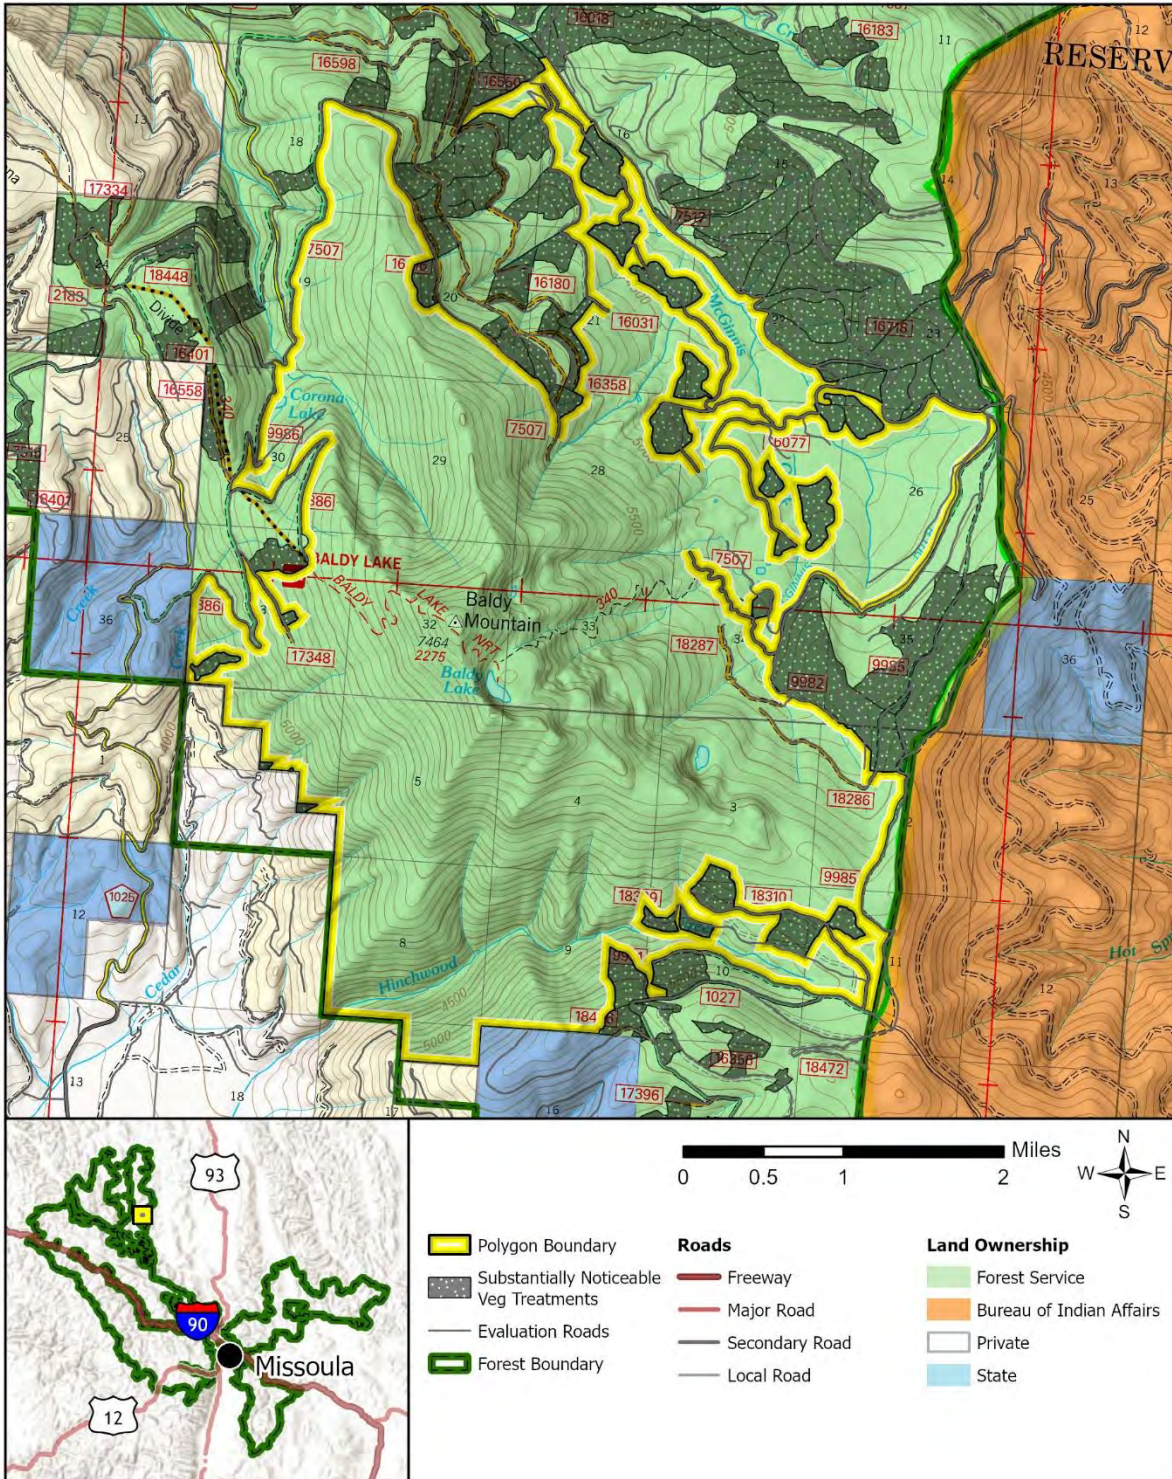

Evaluation Polygon 13

Lolo National Forest - Updated Wilderness Evaluation Polygons

Evaluation Polygon: 13

Evaluation Polygon 14

Lolo National Forest - Updated Wilderness Evaluation Polygons

Evaluation Polygon: 14

Evaluation Polygon 15

Lolo National Forest - Updated Wilderness Evaluation Polygons

Evaluation Polygon: 15

Evaluation Polygon 17

Lolo National Forest - Updated Wilderness Evaluation Polygons

Evaluation Polygon: 17

Evaluation Polygon 19

Lolo National Forest - Updated Wilderness Evaluation Polygons

Evaluation Polygon: 19

Legend

- Polygon Boundary
- Substantially Noticeable Veg Treatments
- Evaluation Roads
- Acquired Lands
- Forest Boundary