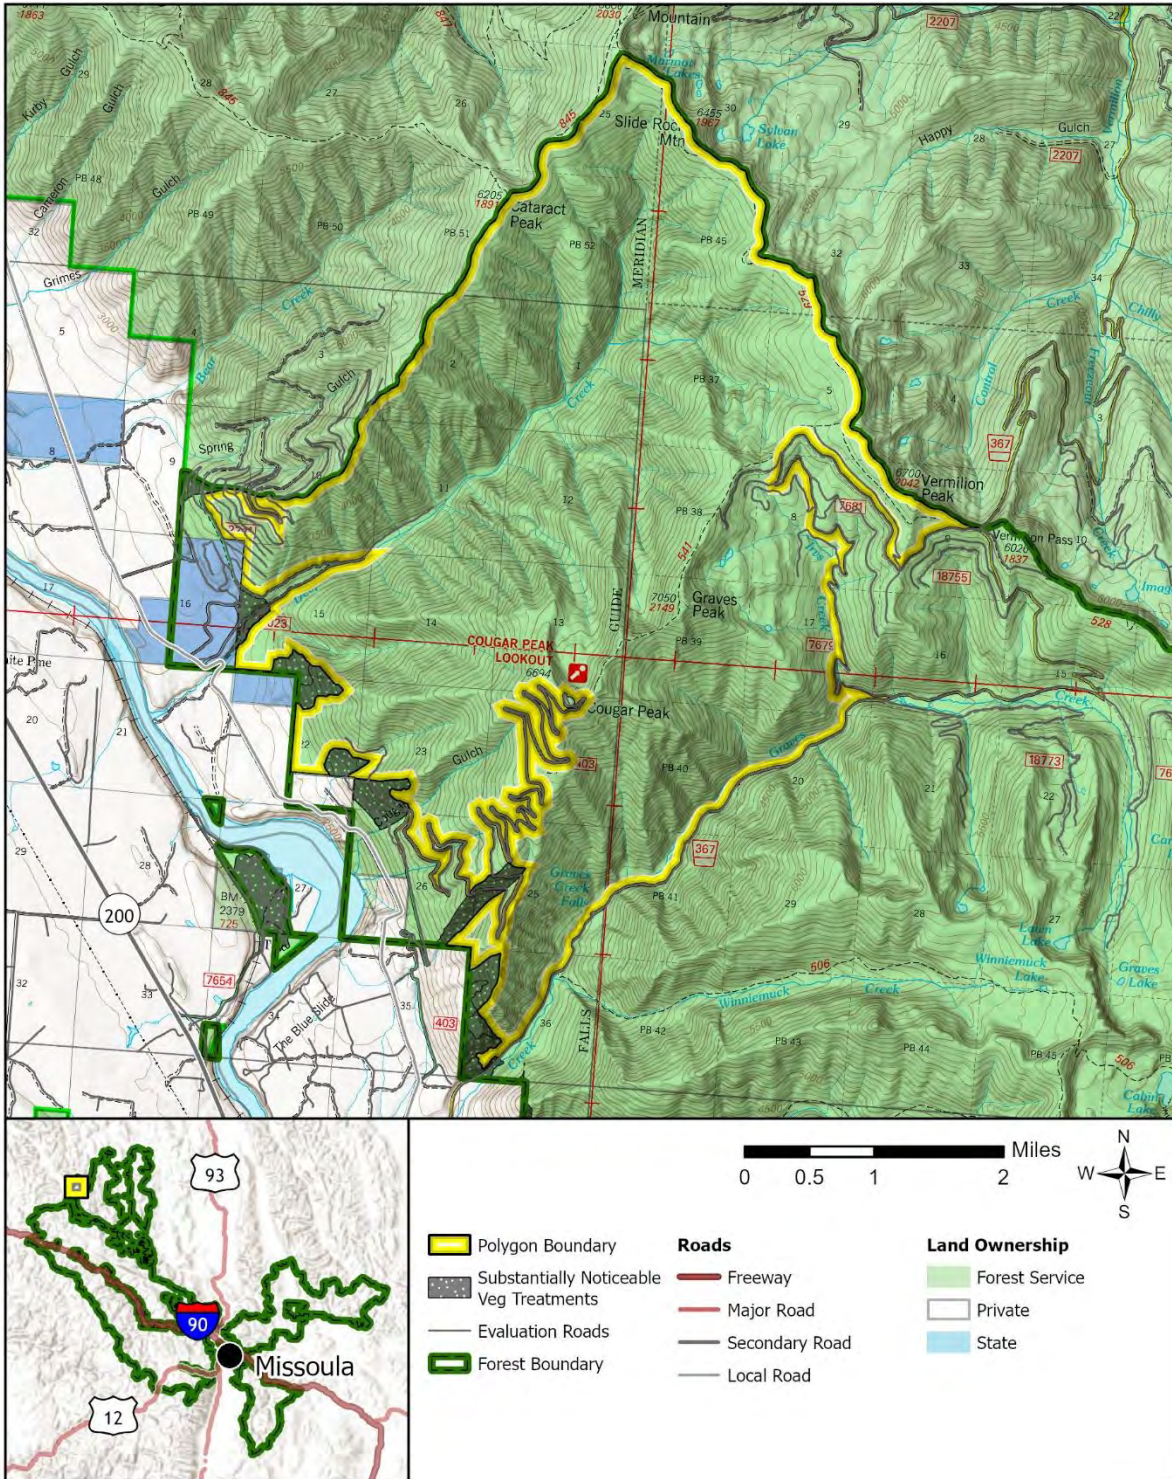

Evaluation Polygon 10

Lolo National Forest - Updated Wilderness Evaluation Polygons

Evaluation Polygon: 10

- | | | |
|---|----------------|-----------------------|
| Polygon Boundary | Roads | Land Ownership |
| Substantially Noticeable Veg Treatments | Freeway | Forest Service |
| Evaluation Roads | Major Road | Private |
| Acquired Lands | Secondary Road | State |
| Forest Boundary | Local Road | |