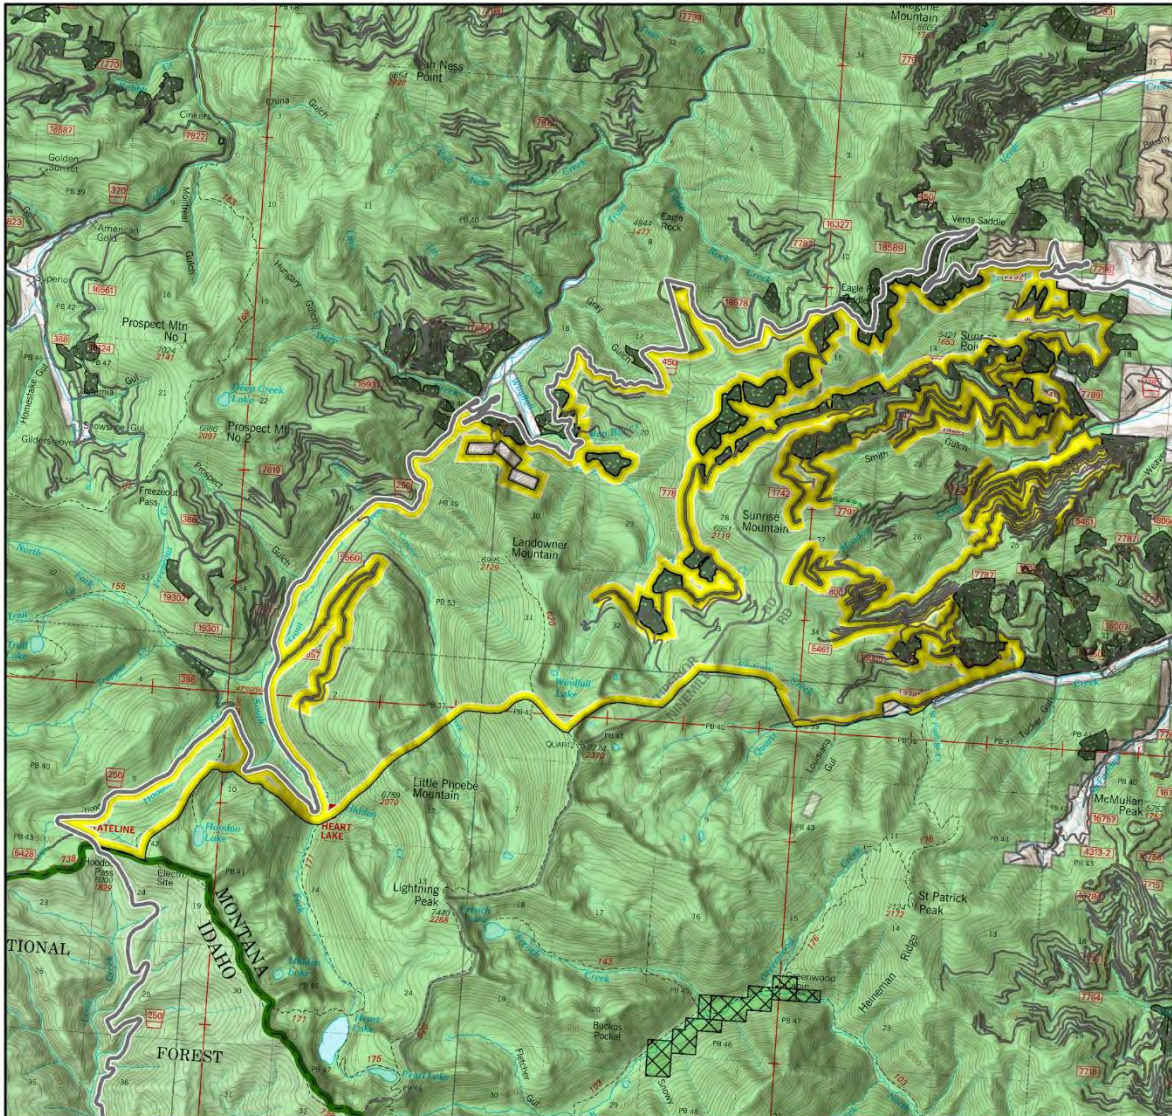

Evaluation Polygon BMWC-01

Lolo National Forest - Updated Wilderness Evaluation Polygons

Evaluation Polygon: BMWC-01

Evaluation Polygon BMWC-PRW-06

Lolo National Forest - Updated Wilderness Evaluation Polygons

Evaluation Polygon: BMWC-PRW-06

Evaluation Polygon GB-02

Lolo National Forest - Updated Wilderness Evaluation Polygons

Evaluation Polygon: GB-02

Legend

- Polygon Boundary
- Substantially Noticeable Veg Treatments
- Evaluation Roads
- Acquired Lands
- Forest Boundary