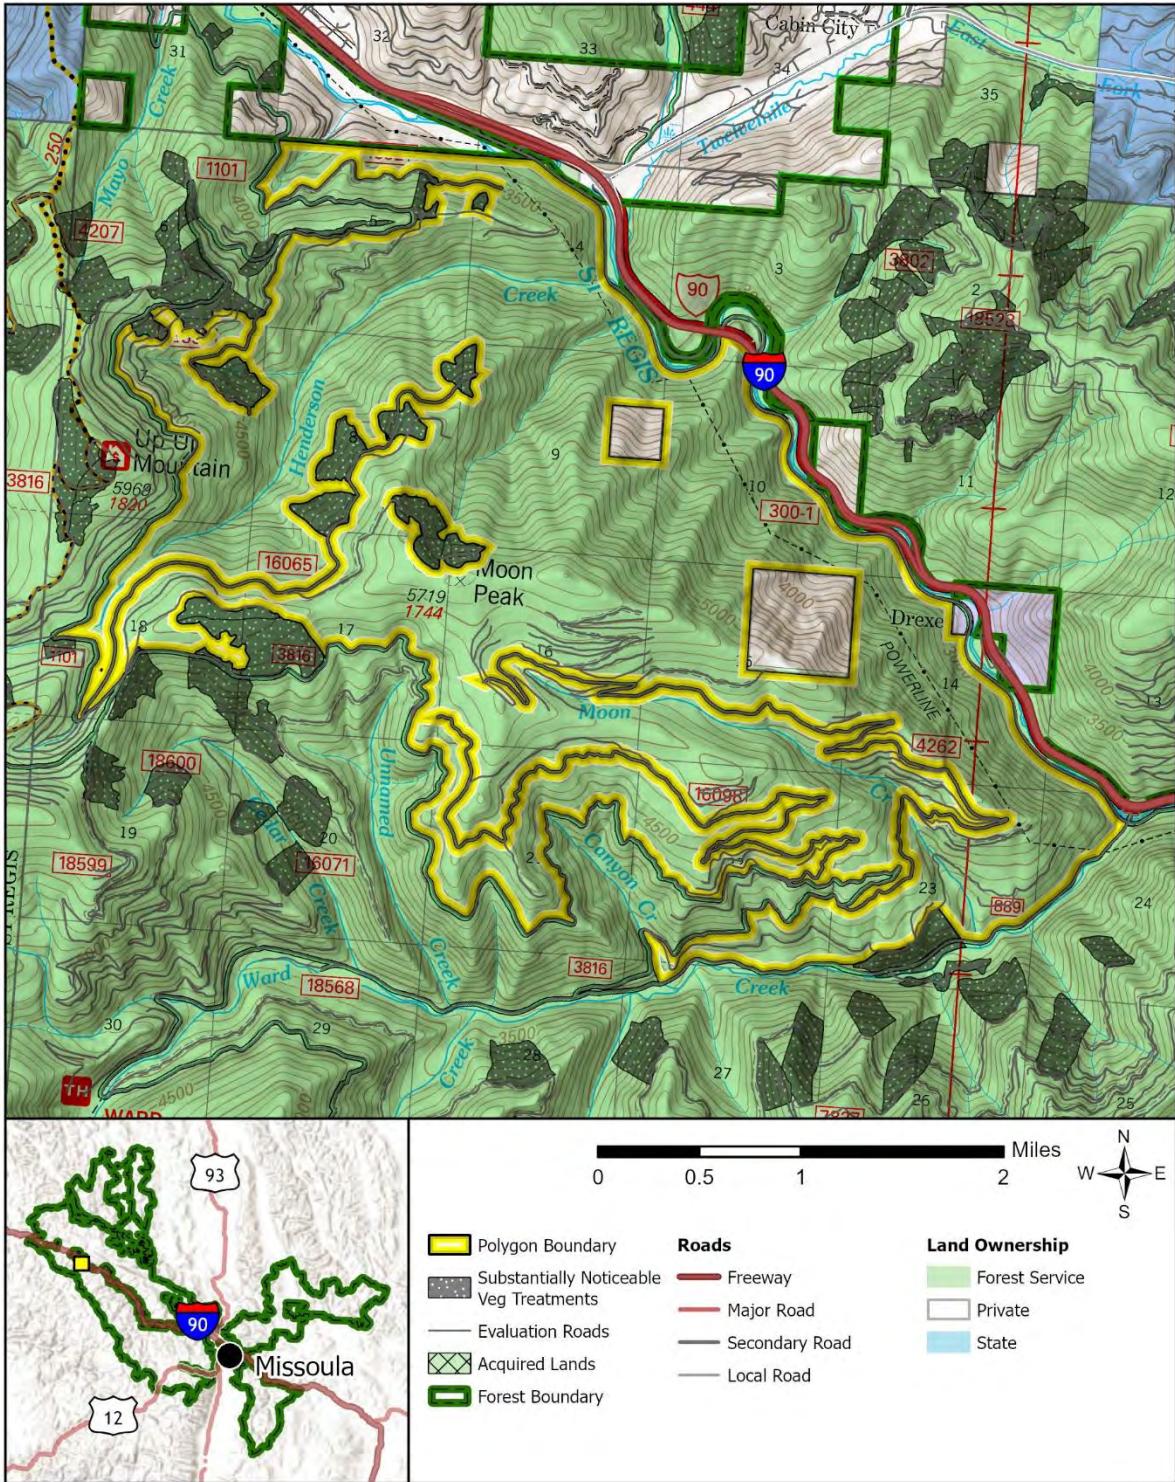

Evaluation Polygon 19

Lolo National Forest - Updated Wilderness Evaluation Polygons

Evaluation Polygon: 19

Legend

- Polygon Boundary
- Substantially Noticeable Veg Treatments
- Evaluation Roads
- Acquired Lands
- Forest Boundary

Evaluation Polygon: 20

Evaluation Polygon 21

Lolo National Forest - Updated Wilderness Evaluation Polygons

Evaluation Polygon: 21

Evaluation Polygon 22

Lolo National Forest - Updated Wilderness Evaluation Polygons