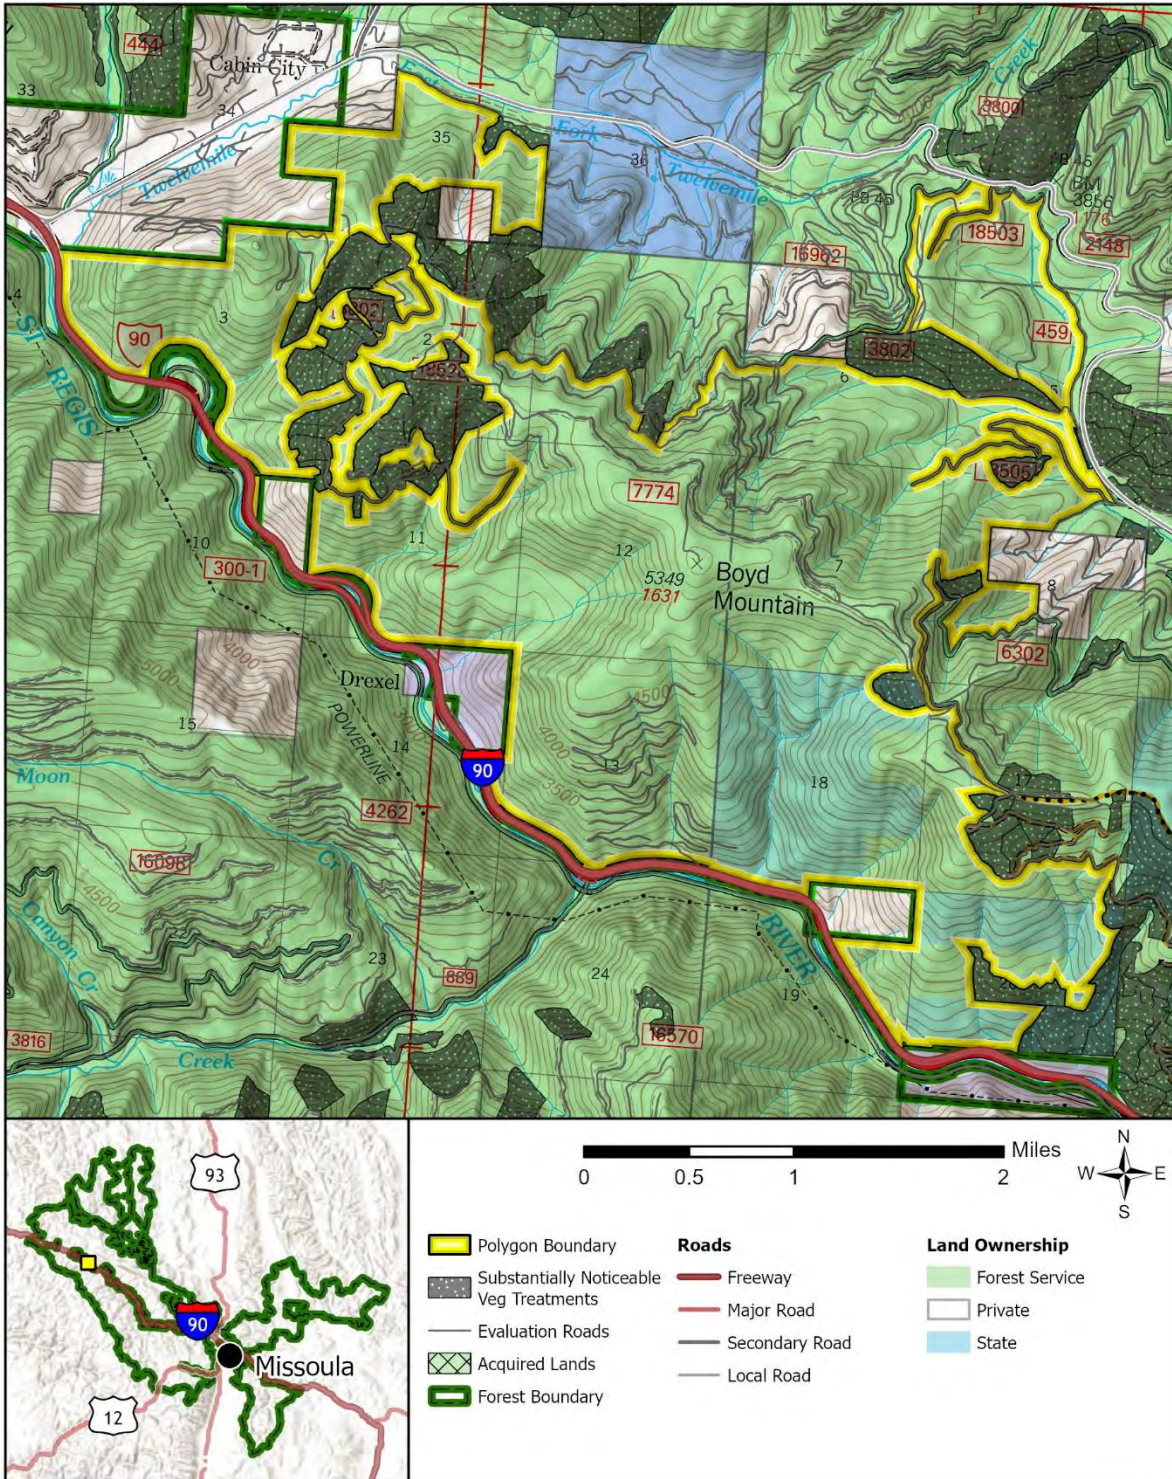

Evaluation Polygon 19

Lolo National Forest - Updated Wilderness Evaluation Polygons

Evaluation Polygon: 19

Legend

- Polygon Boundary
- Substantially Noticeable Veg Treatments
- Evaluation Roads
- Acquired Lands
- Forest Boundary

Evaluation Polygon: 20

Evaluation Polygon 21

Lolo National Forest - Updated Wilderness Evaluation Polygons

Evaluation Polygon: 21

Evaluation Polygon 22

Lolo National Forest - Updated Wilderness Evaluation Polygons