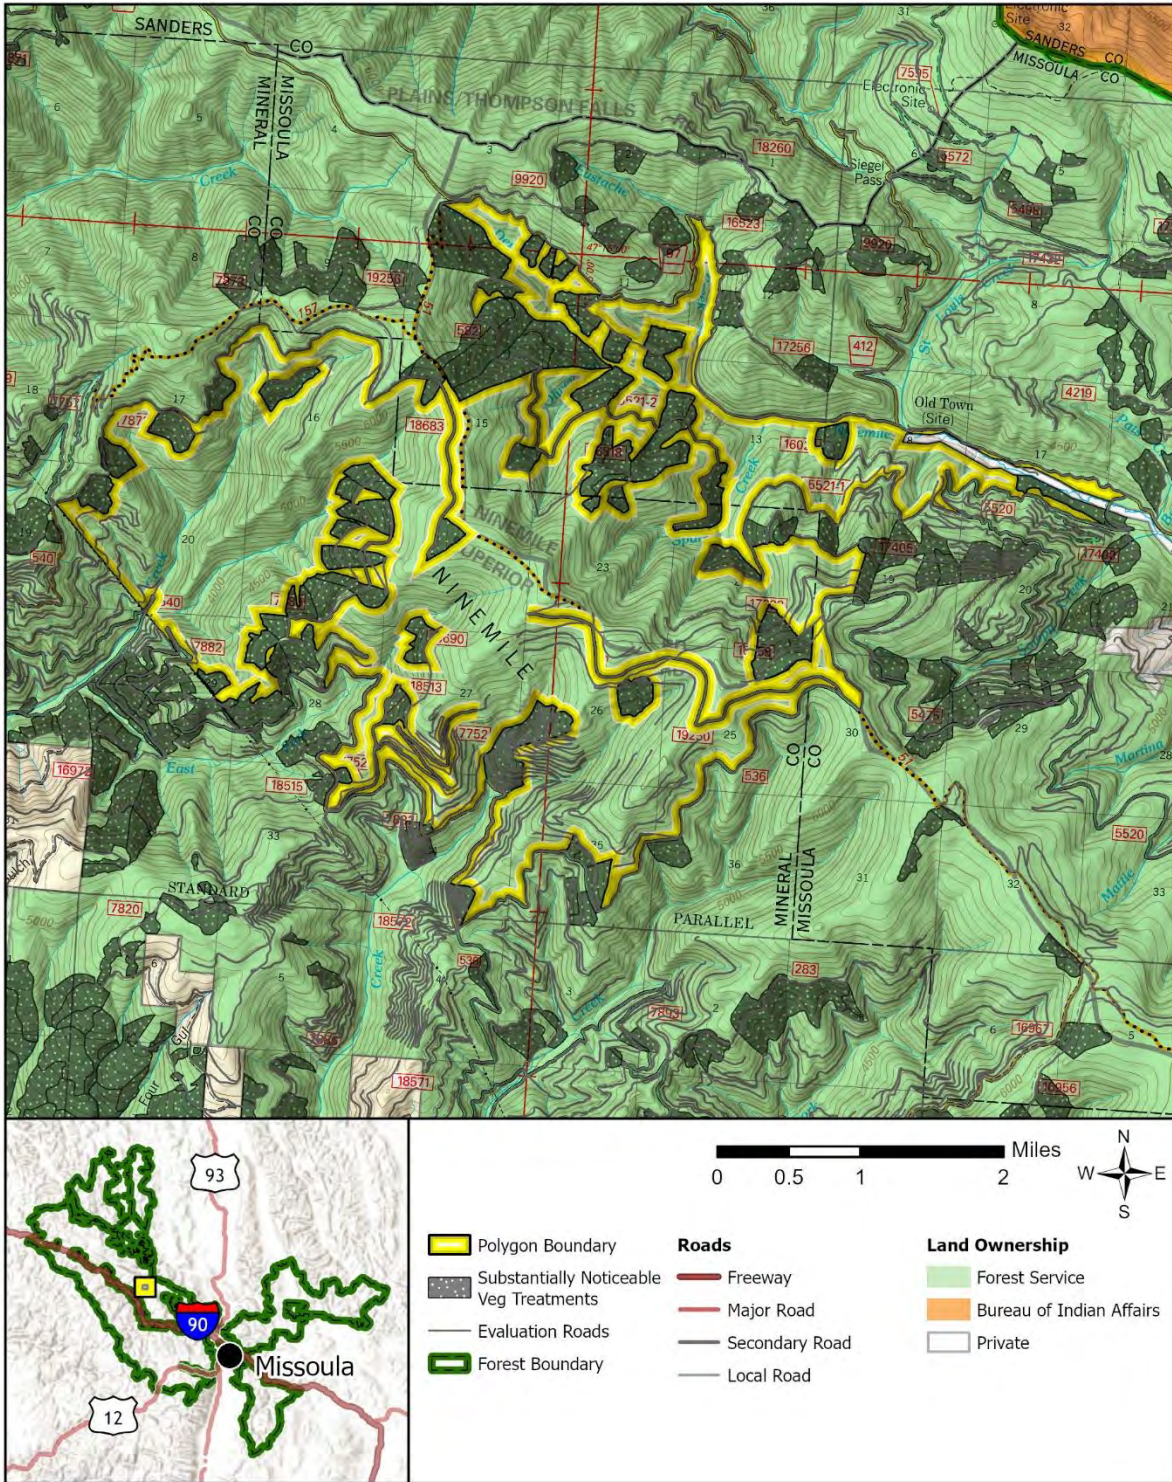

Evaluation Polygon 62

Lolo National Forest - Updated Wilderness Evaluation Polygons

Evaluation Polygon: 62