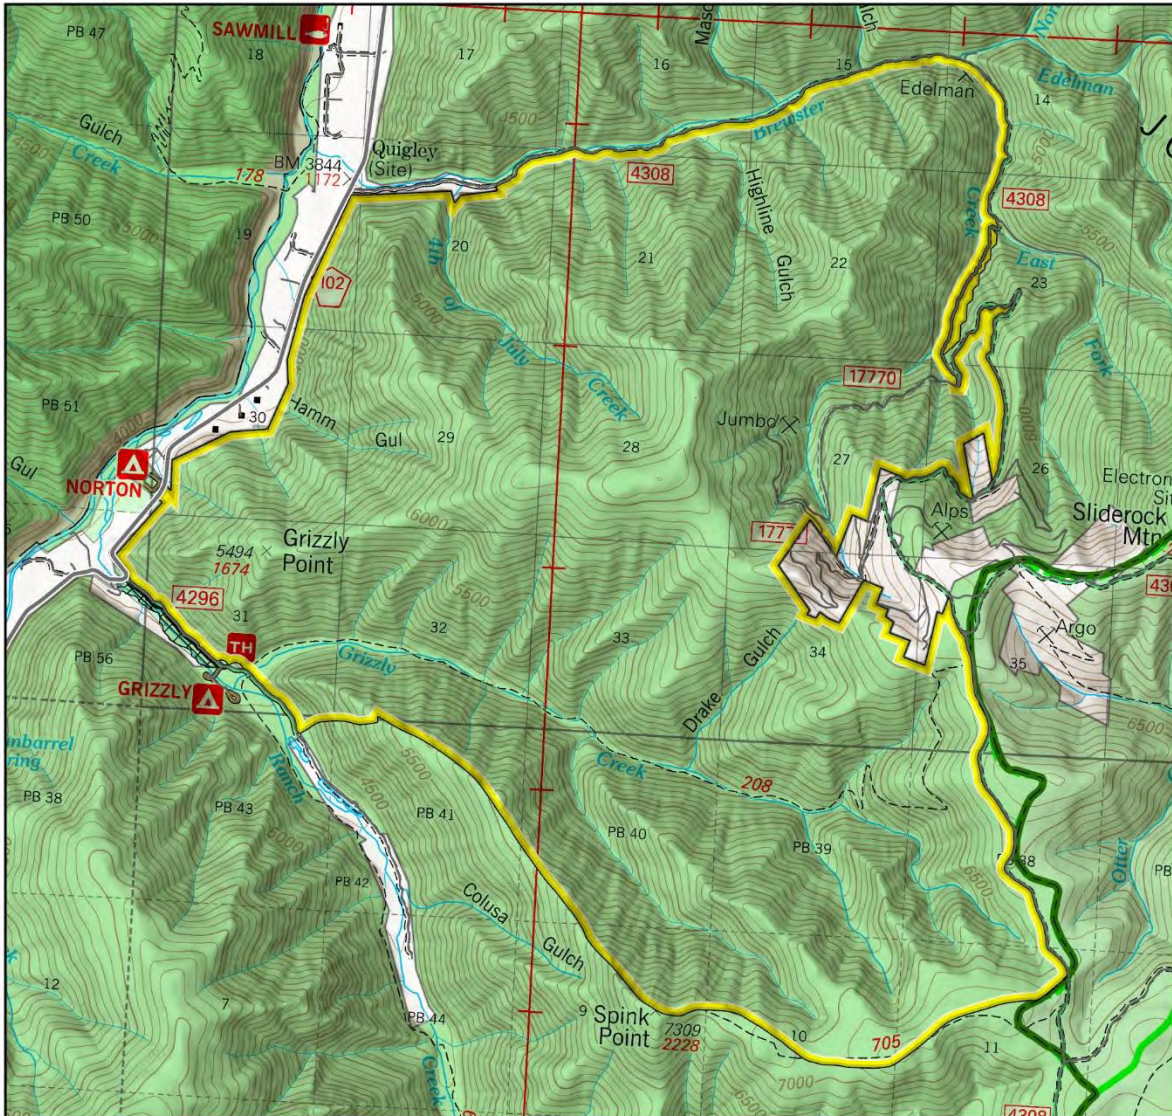

Evaluation Polygon SL-01

Lolo National Forest - Updated Wilderness Evaluation Polygons

Evaluation Polygon: SL-01