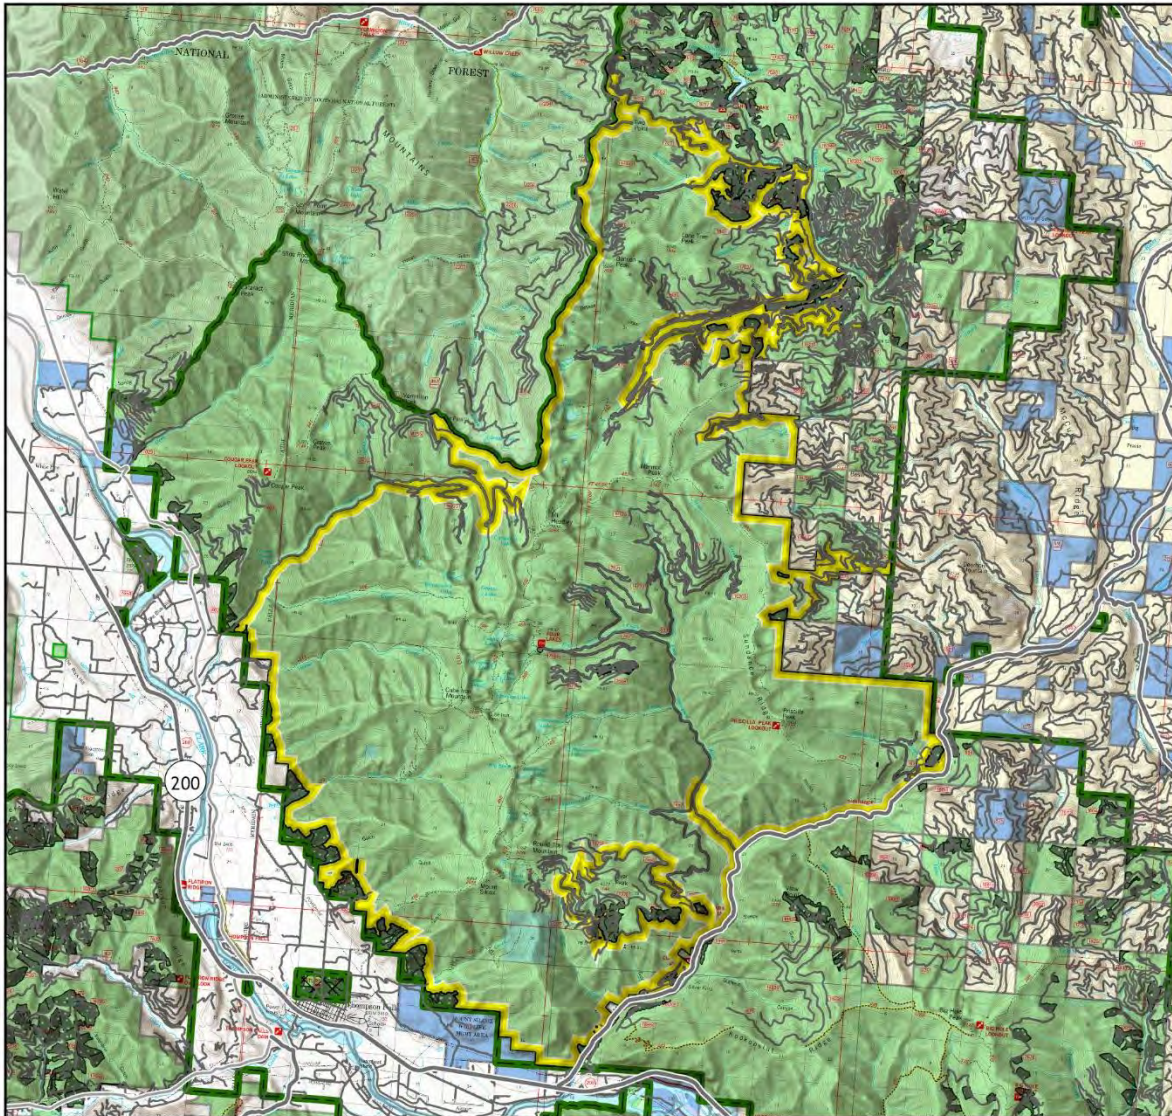

Evaluation Polygon 08

Lolo National Forest - Updated Wilderness Evaluation Polygons

Evaluation Polygon: 08

Evaluation Polygon 09

Lolo National Forest - Updated Wilderness Evaluation Polygons

Evaluation Polygon: 09

Evaluation Polygon 10

Lolo National Forest - Updated Wilderness Evaluation Polygons

Evaluation Polygon: 10

- | | | |
|---|----------------|-----------------------|
| Polygon Boundary | Roads | Land Ownership |
| Substantially Noticeable Veg Treatments | Freeway | Forest Service |
| Evaluation Roads | Major Road | Private |
| Acquired Lands | Secondary Road | State |
| Forest Boundary | Local Road | |