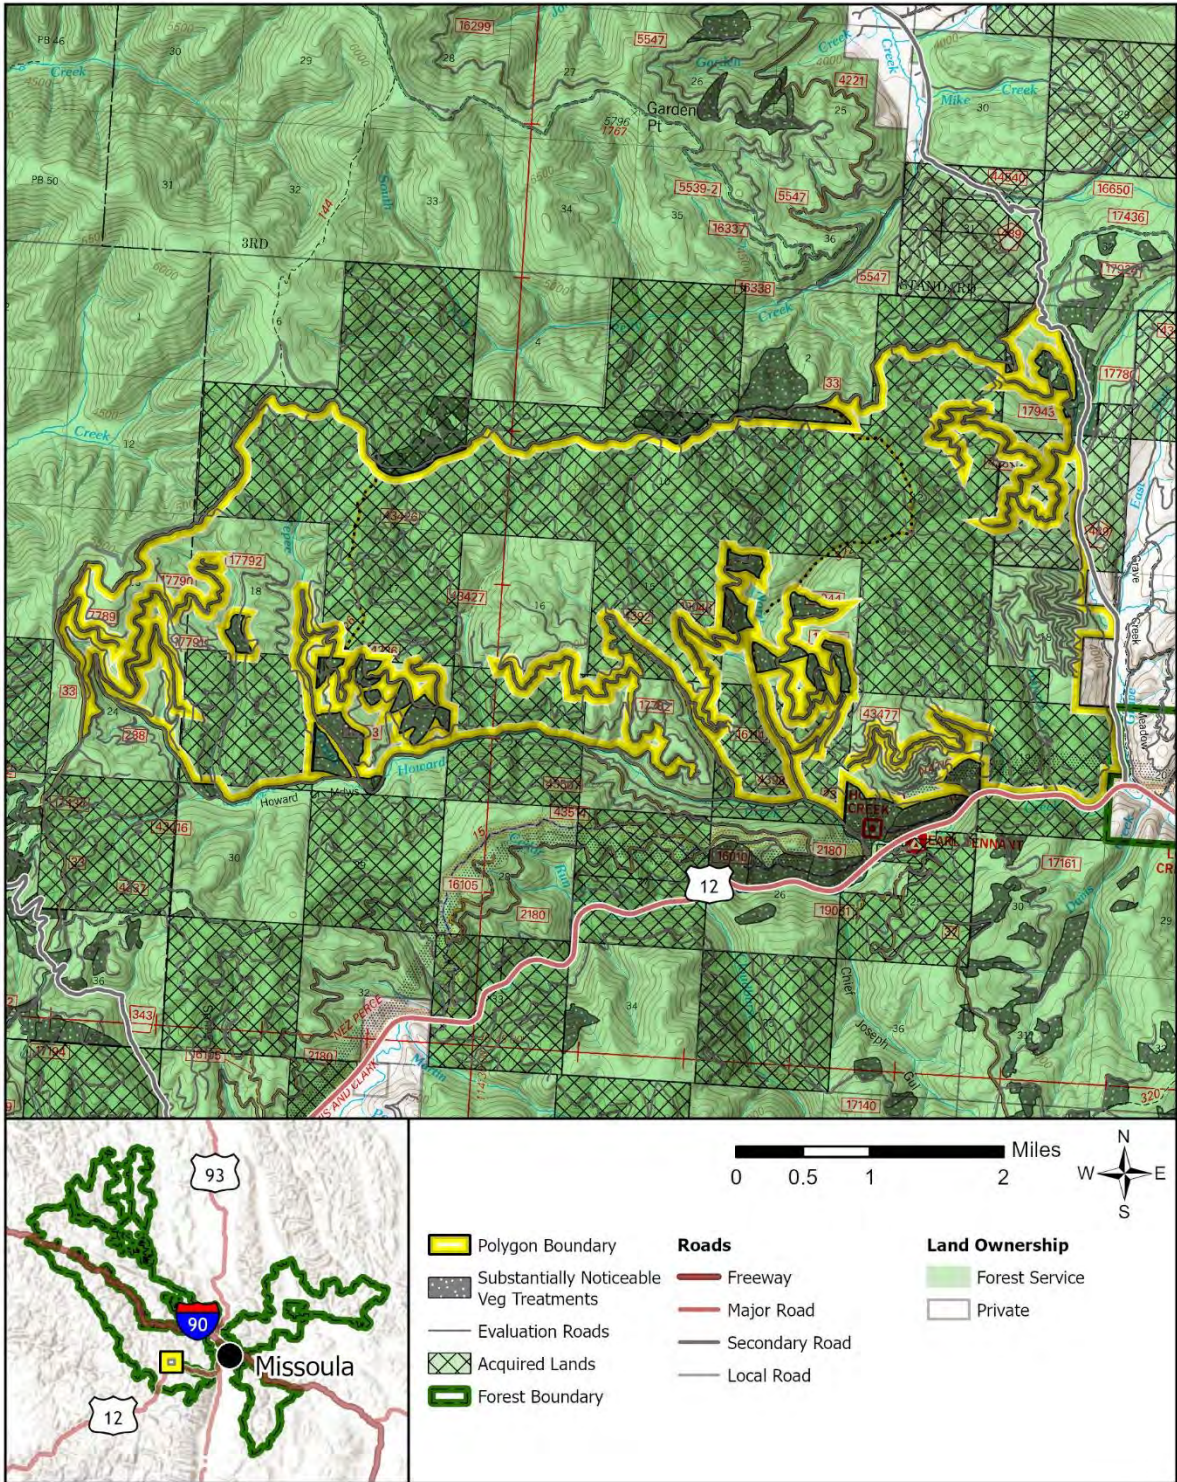

Evaluation Polygon 40

Lolo National Forest - Updated Wilderness Evaluation Polygons

Evaluation Polygon: 40

Evaluation Polygon 41

Lolo National Forest - Updated Wilderness Evaluation Polygons

Evaluation Polygon: 41