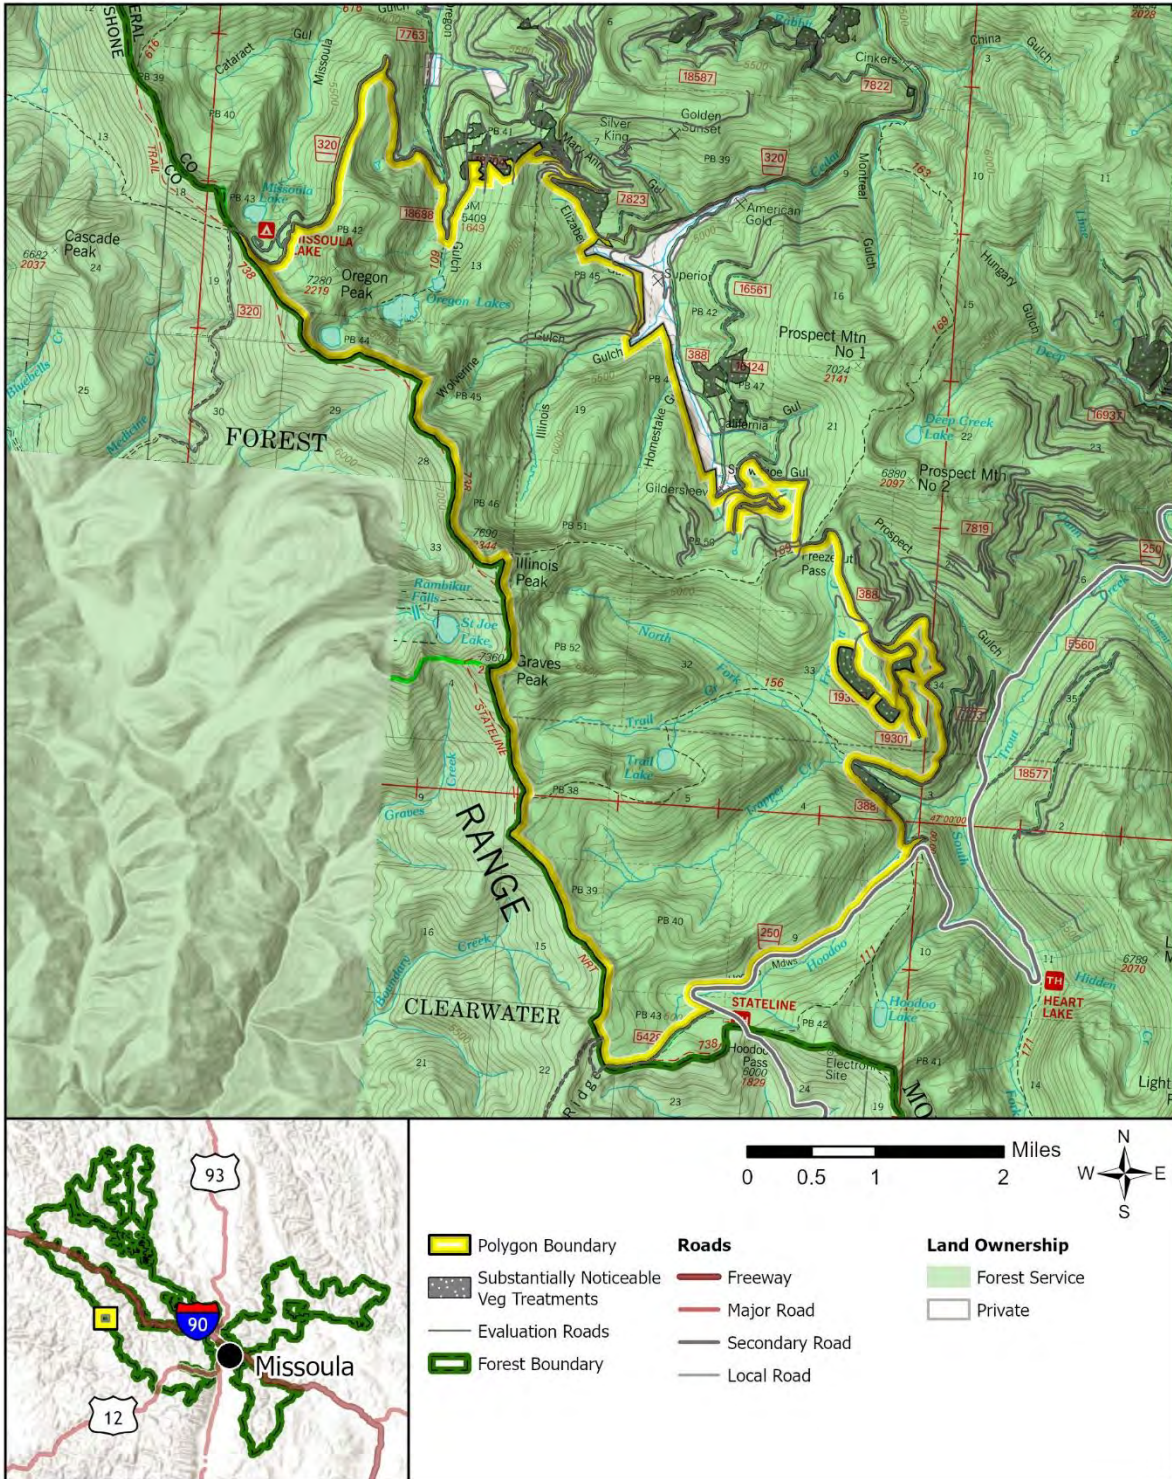

Evaluation Polygon 32

Lolo National Forest - Updated Wilderness Evaluation Polygons

Evaluation Polygon: 32