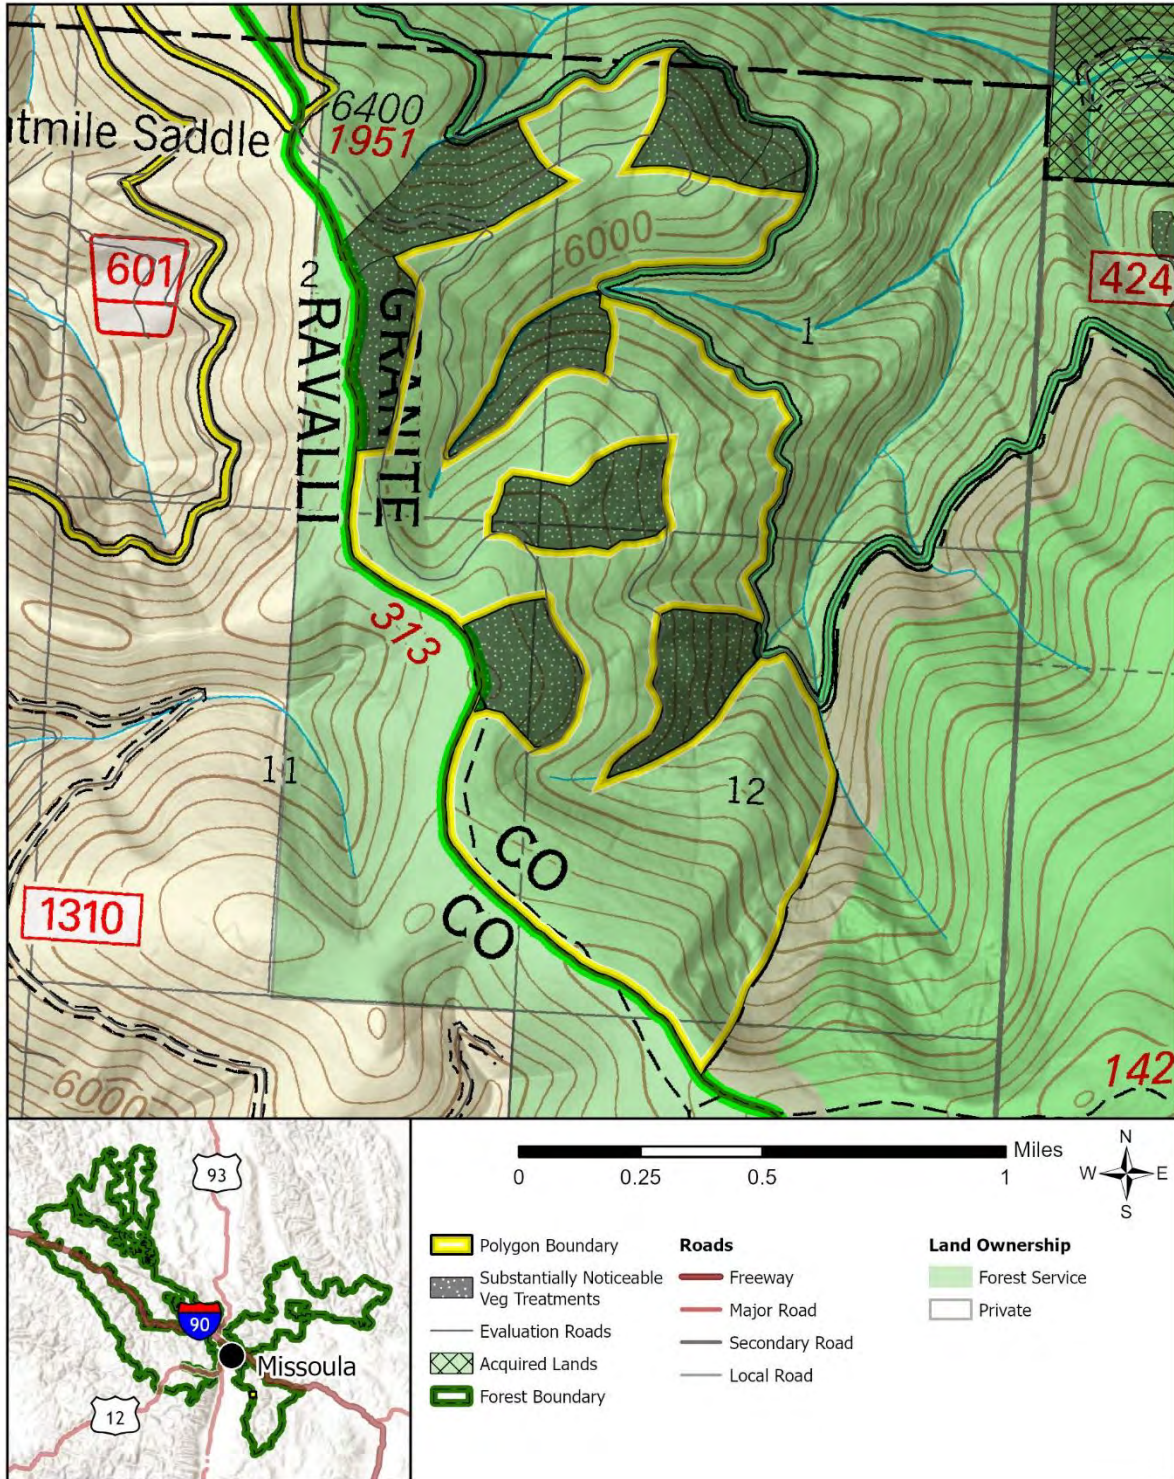

Evaluation Polygon WC-02

Lolo National Forest - Updated Wilderness Evaluation Polygons

Evaluation Polygon: WC-02