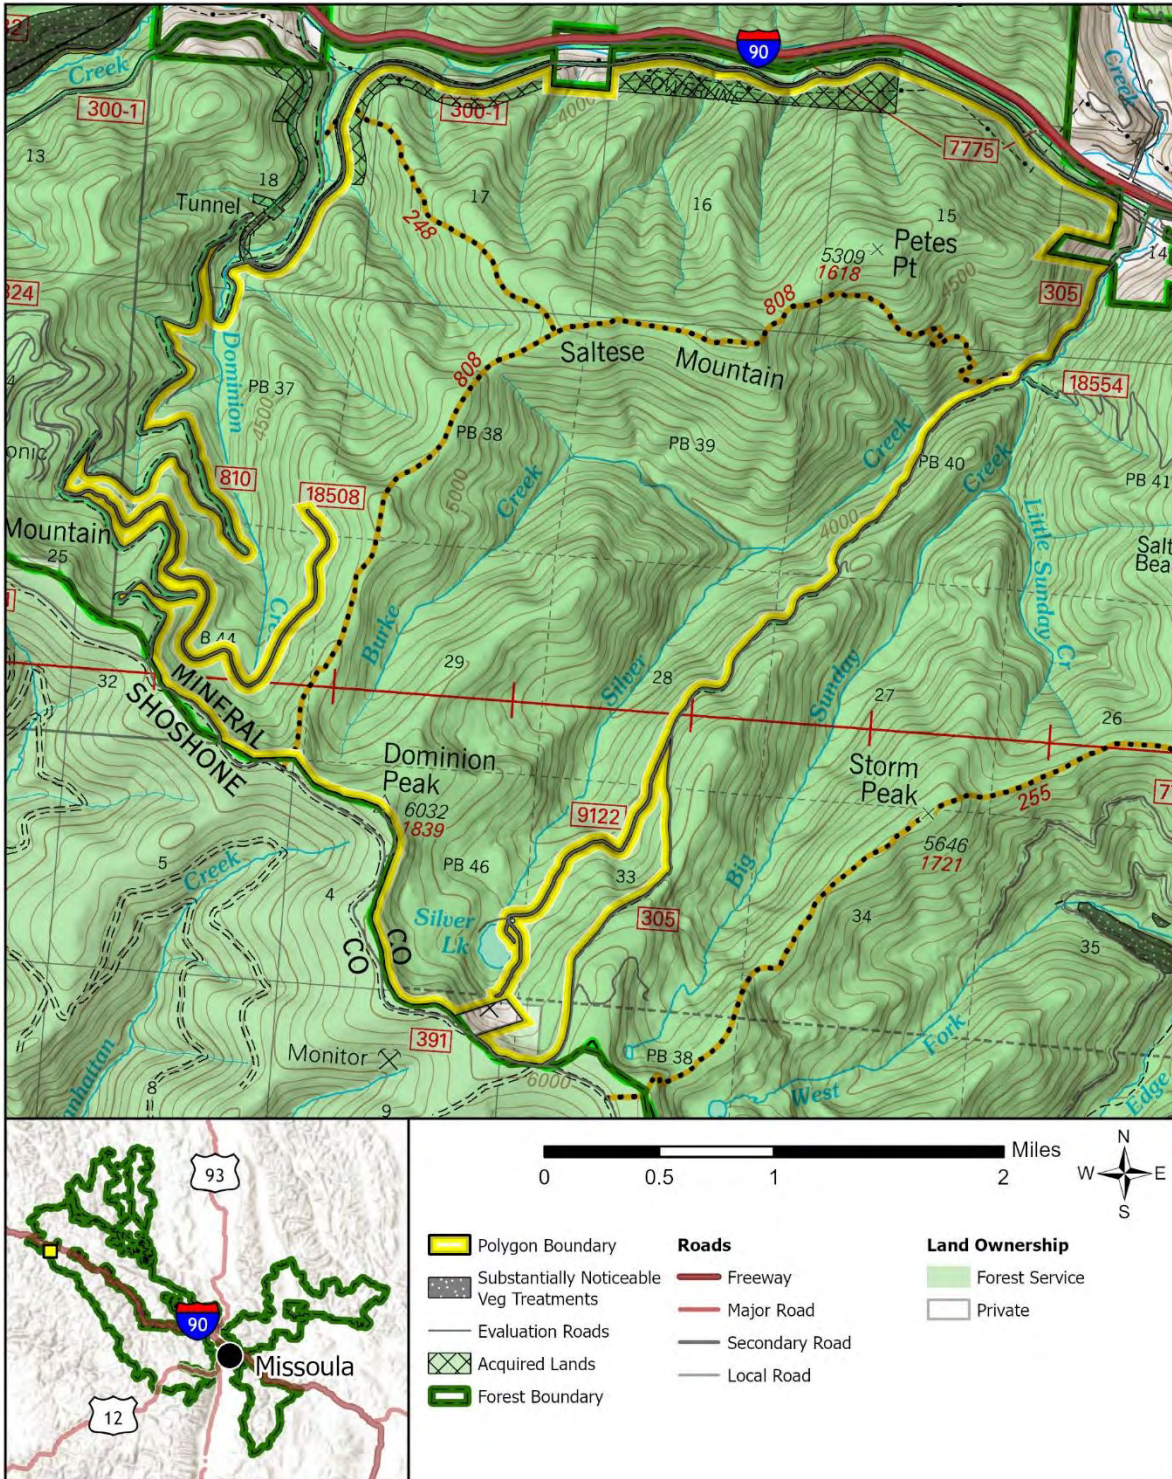

Evaluation Polygon 58

Lolo National Forest - Updated Wilderness Evaluation Polygons

Evaluation Polygon: 58

Evaluation Polygon 59

Lolo National Forest - Updated Wilderness Evaluation Polygons

Evaluation Polygon: 59