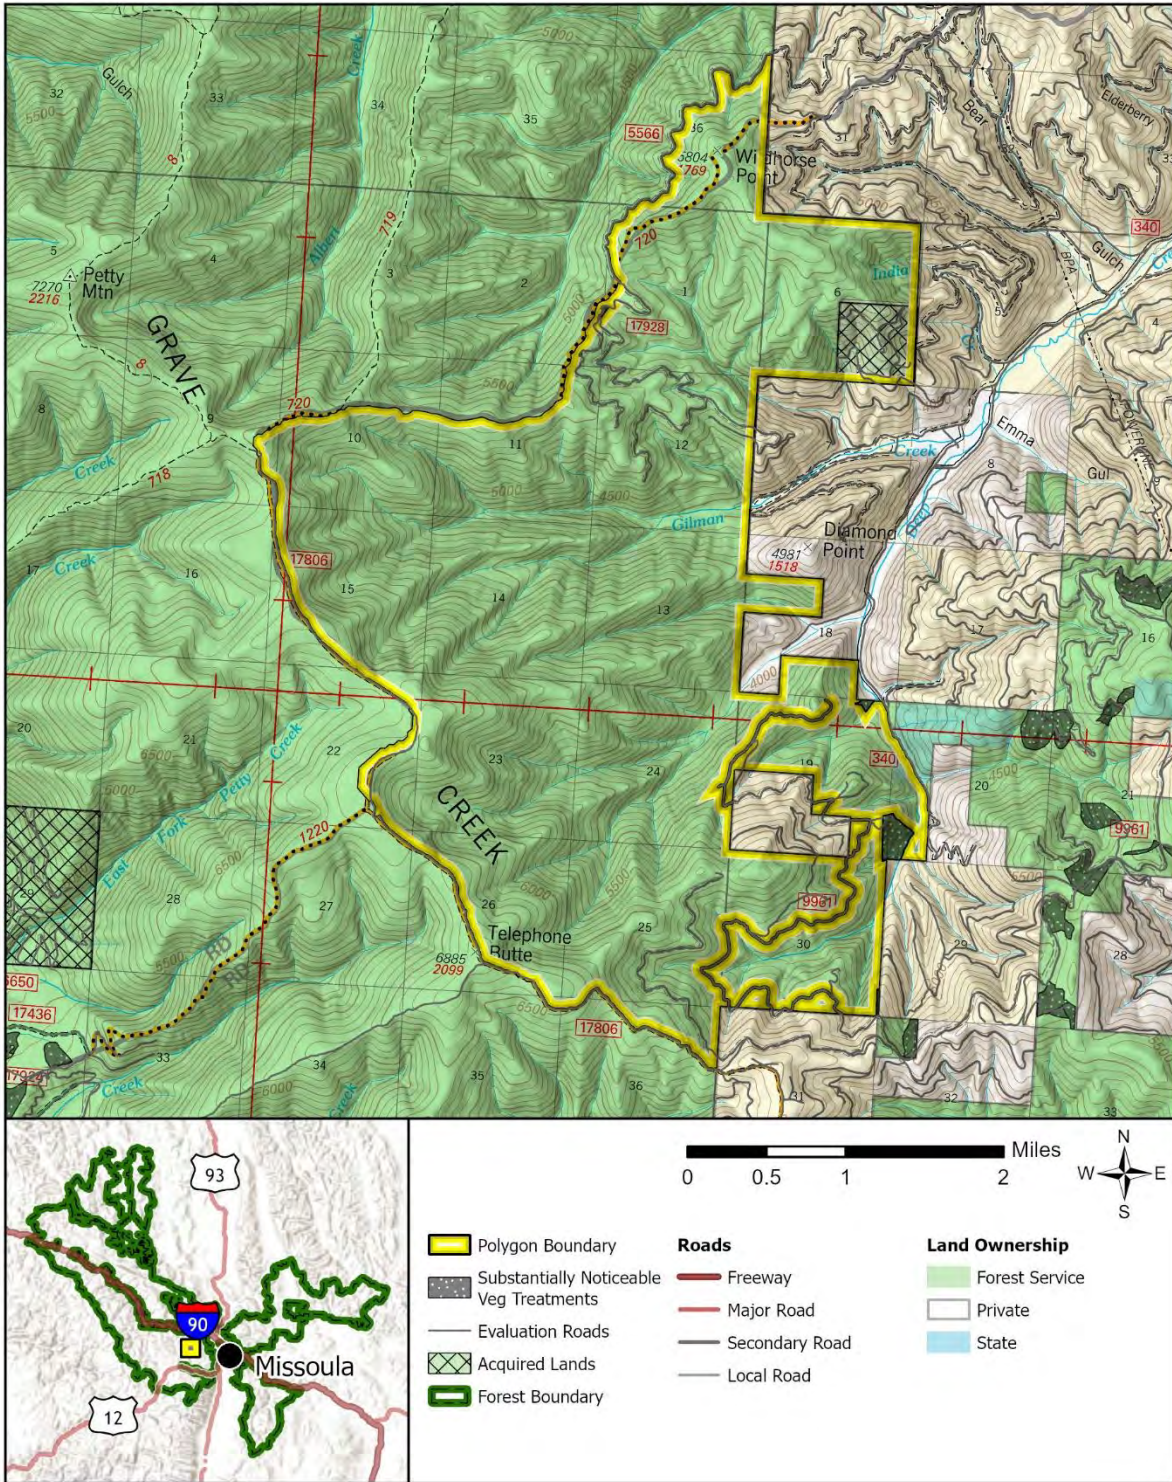

Evaluation Polygon 42

Lolo National Forest - Updated Wilderness Evaluation Polygons

Evaluation Polygon: 42