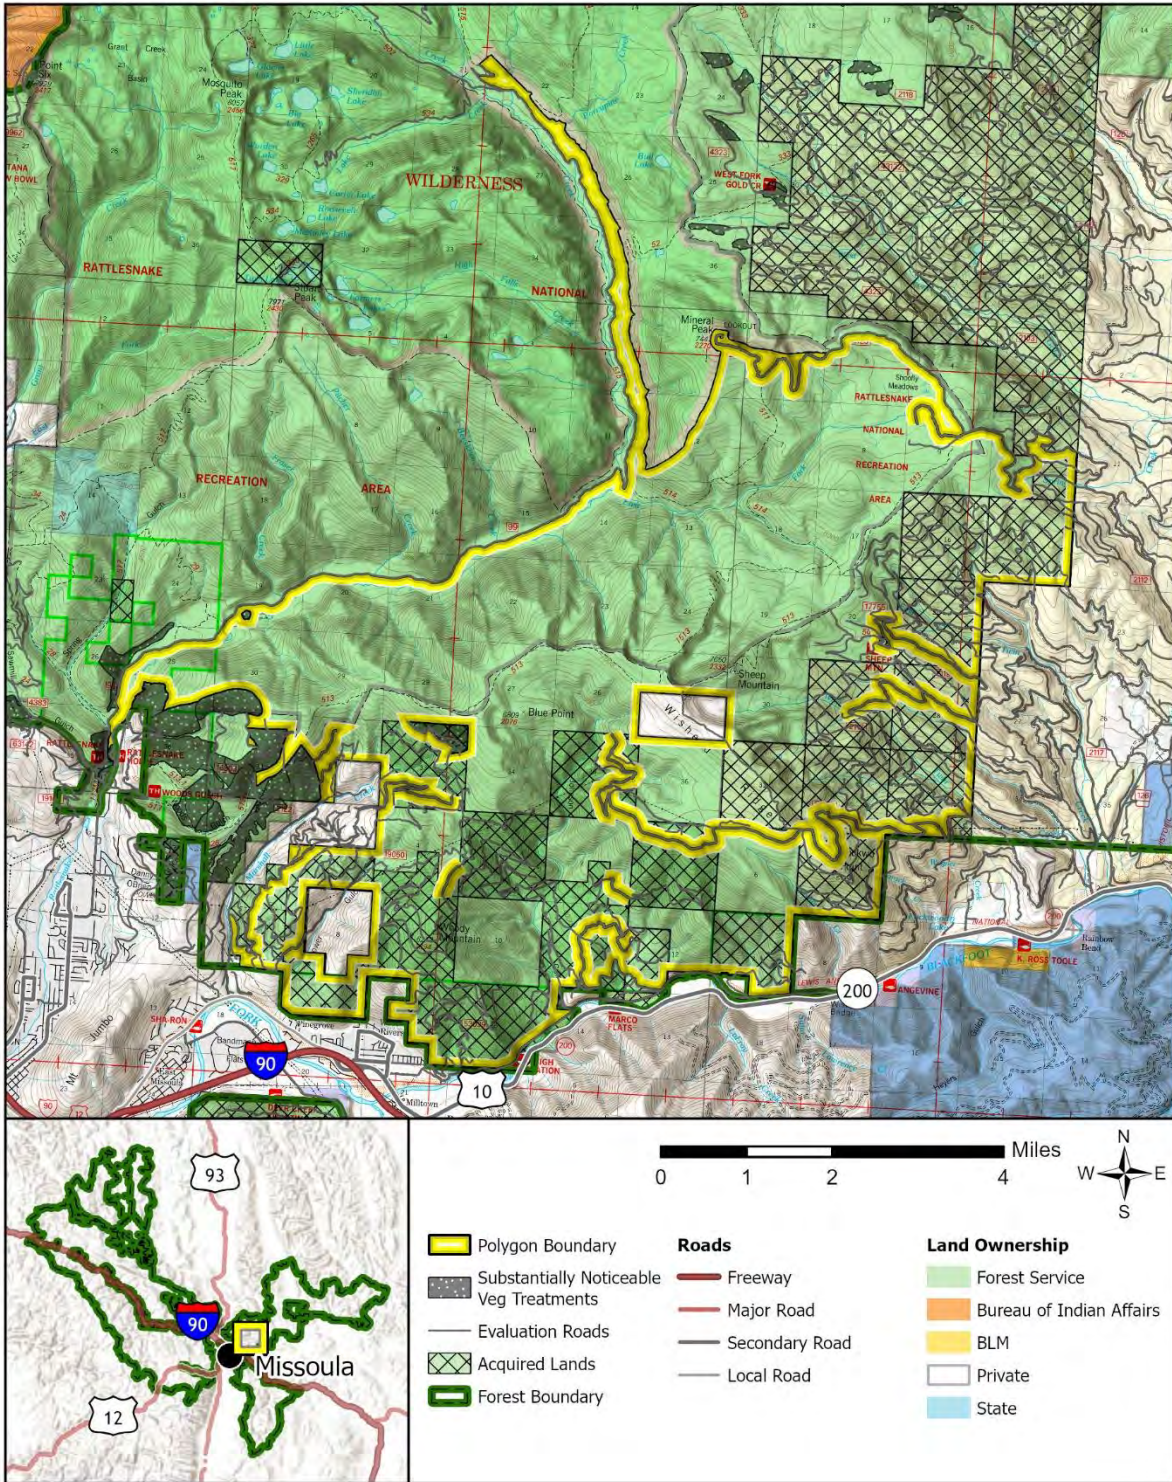

Evaluation Polygon RS-03

Lolo National Forest - Updated Wilderness Evaluation Polygons

Evaluation Polygon: RS-03