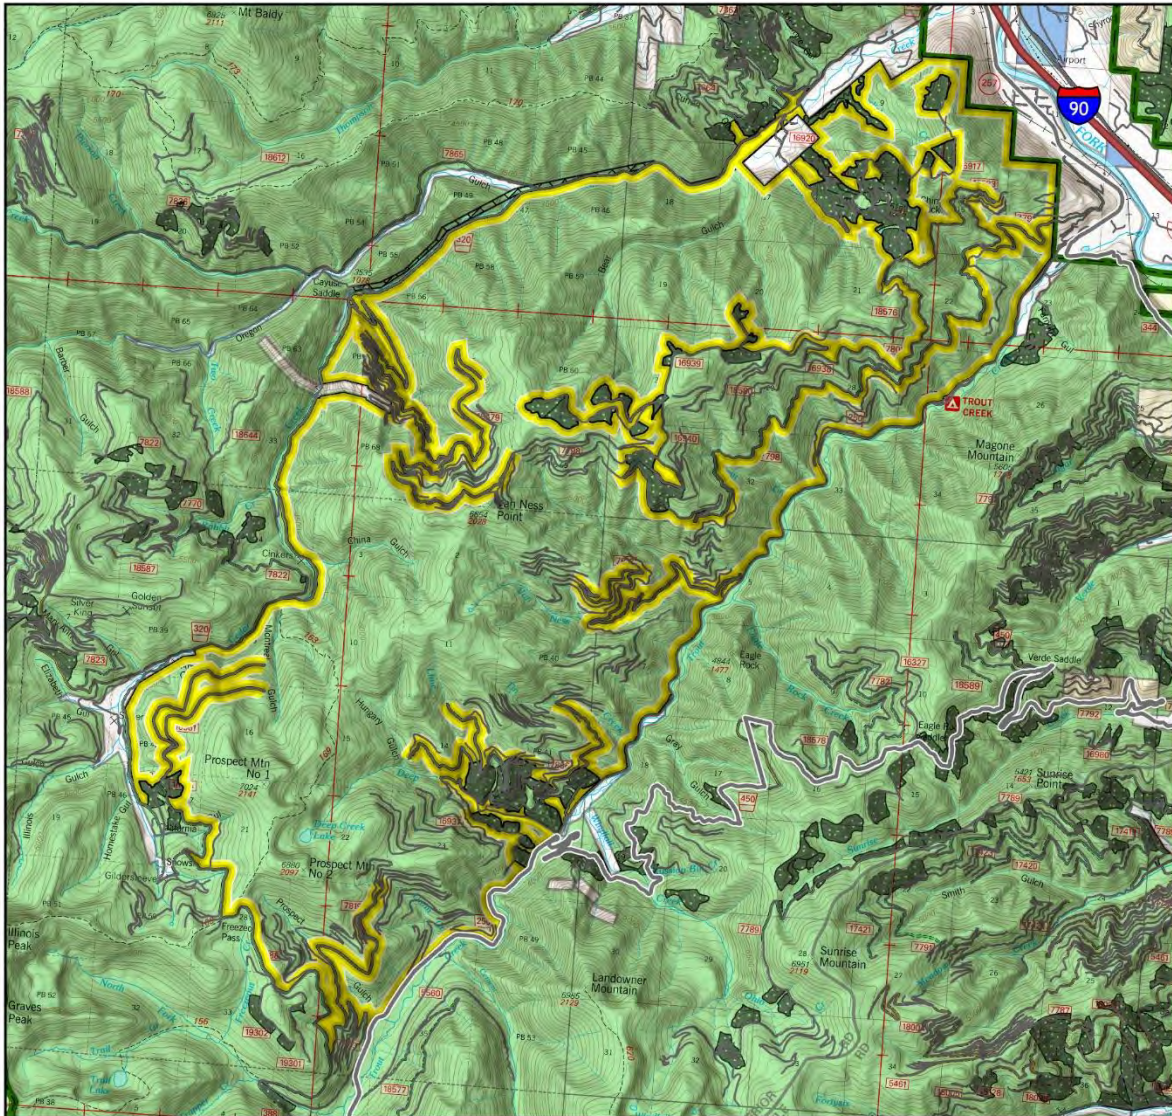

Evaluation Polygon 33

Lolo National Forest - Updated Wilderness Evaluation Polygons

Evaluation Polygon: 33