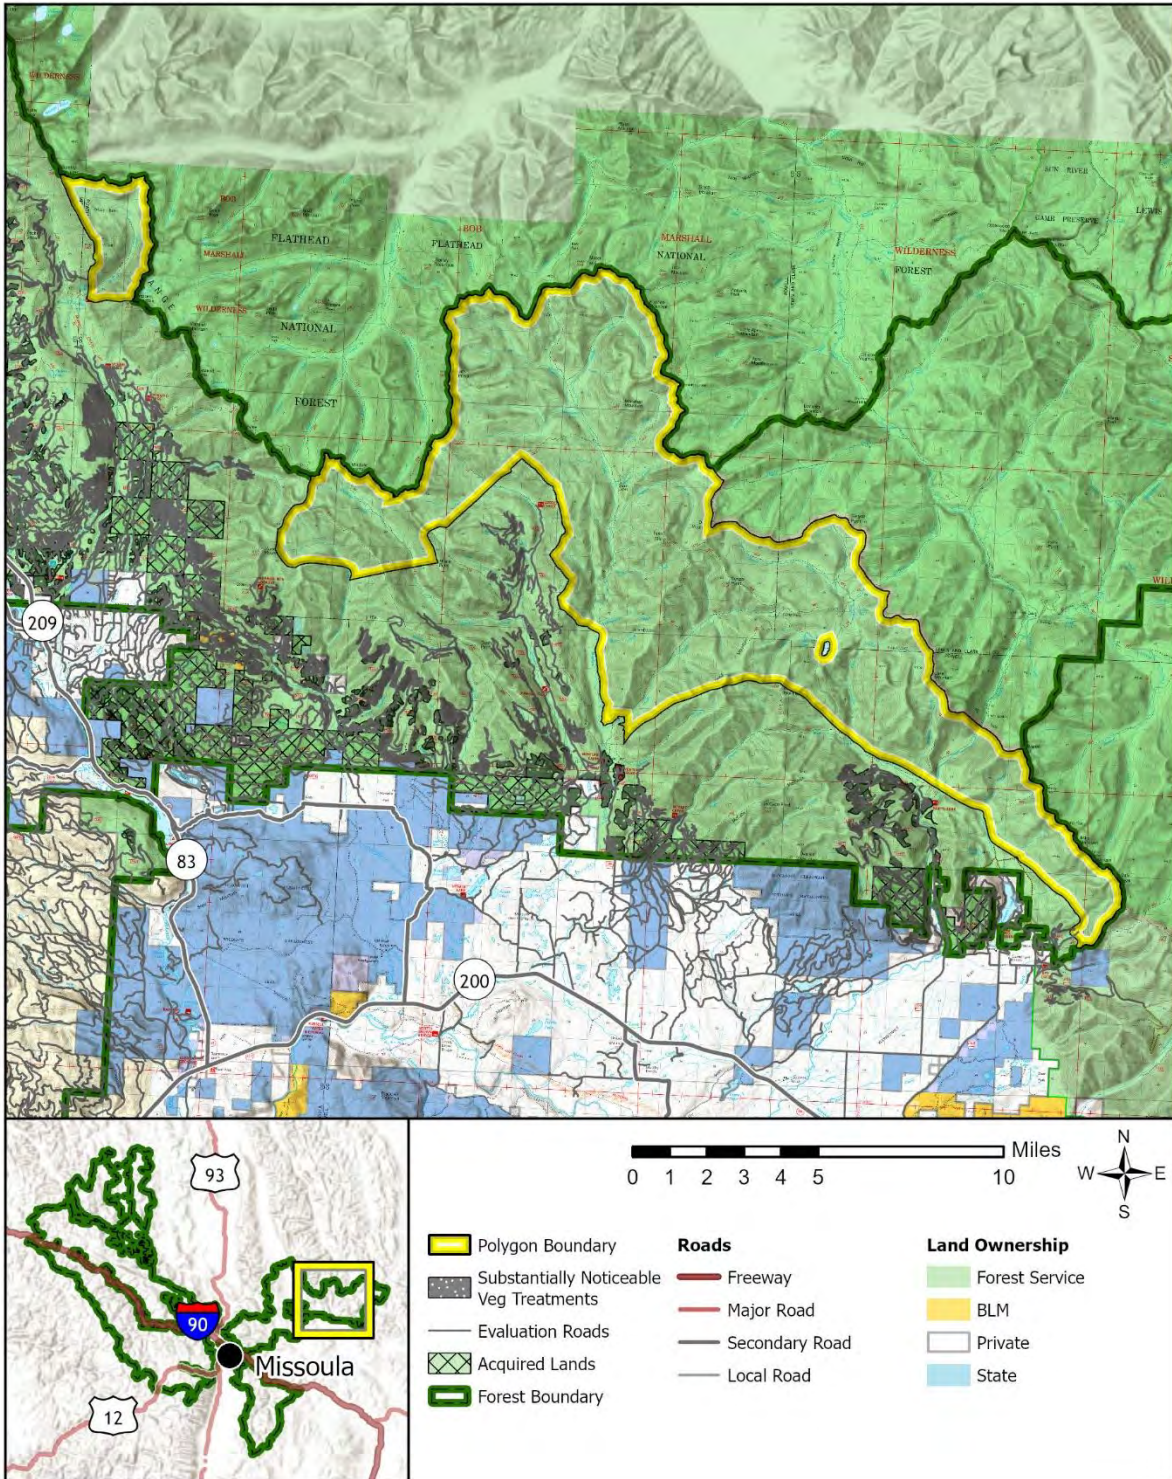

Evaluation Polygon BMWC-01

Lolo National Forest - Updated Wilderness Evaluation Polygons

Evaluation Polygon: BMWC-01

Evaluation Polygon BMWC-PRW-06

Lolo National Forest - Updated Wilderness Evaluation Polygons

Evaluation Polygon: BMWC-PRW-06

Evaluation Polygon GB-02

Lolo National Forest - Updated Wilderness Evaluation Polygons

Evaluation Polygon: GB-02

Legend

- Polygon Boundary
- Substantially Noticeable Veg Treatments
- Evaluation Roads
- Acquired Lands
- Forest Boundary