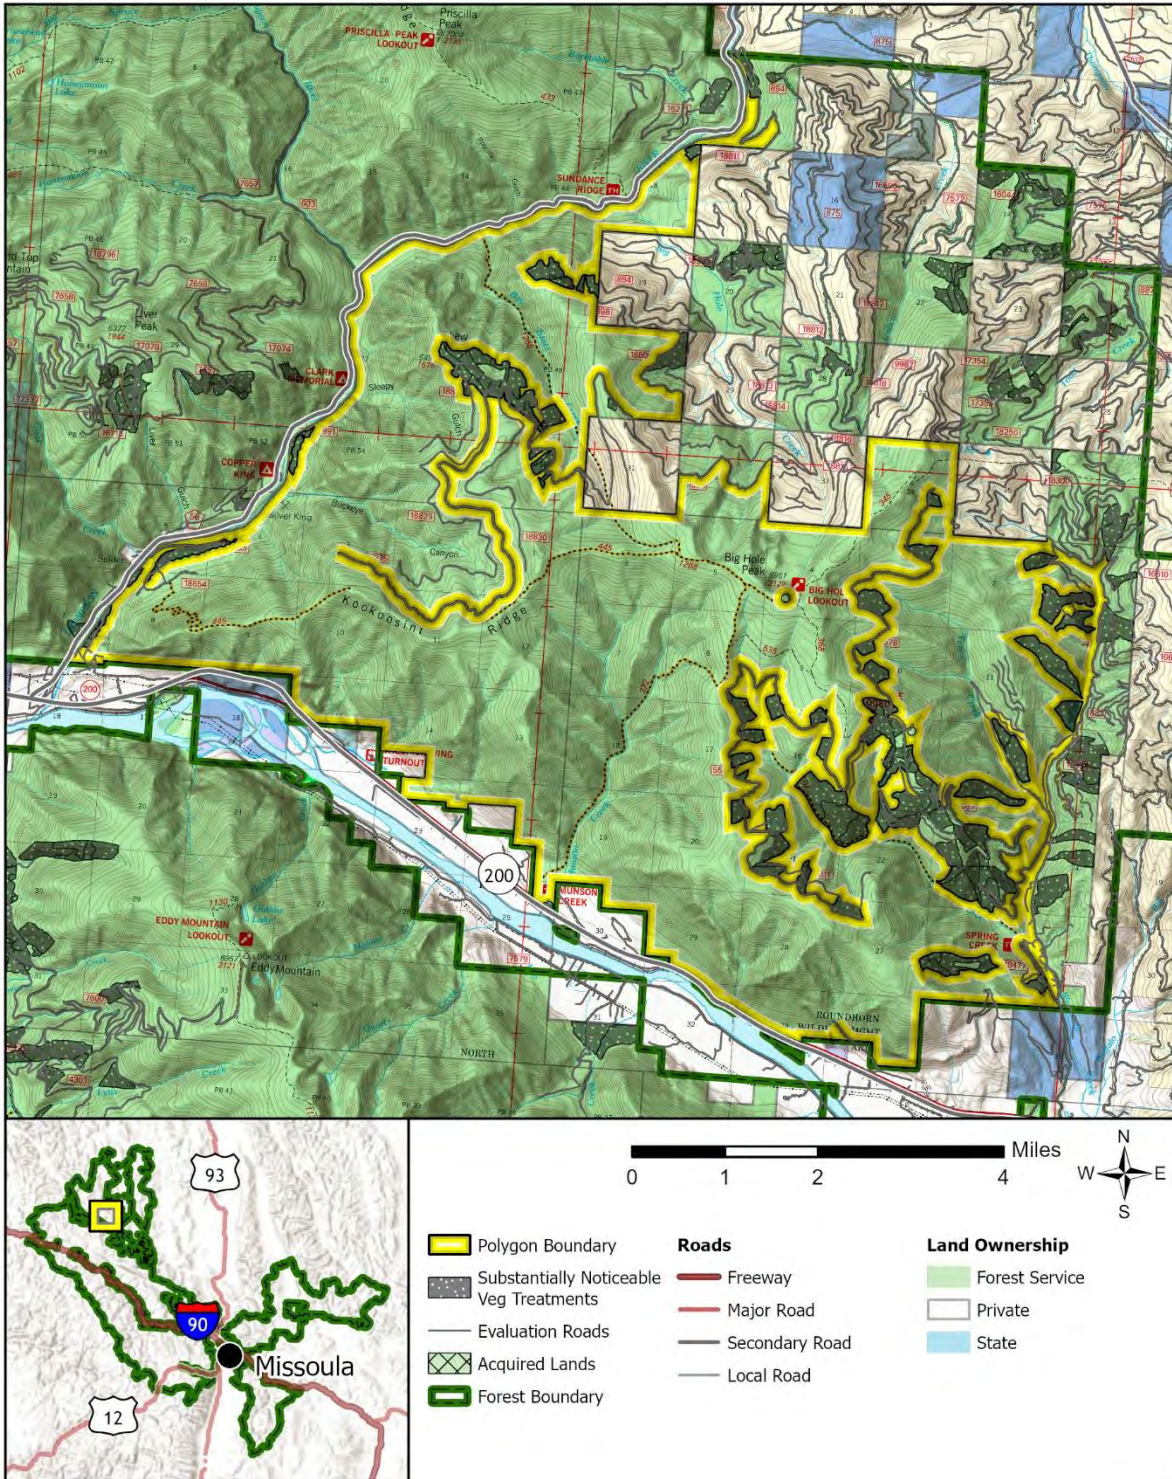

Evaluation Polygon 10

Lolo National Forest - Updated Wilderness Evaluation Polygons

Evaluation Polygon: 10

- | | | |
|---|----------------|-----------------------|
| Polygon Boundary | Roads | Land Ownership |
| Substantially Noticeable Veg Treatments | Freeway | Forest Service |
| Evaluation Roads | Major Road | Private |
| Acquired Lands | Secondary Road | State |
| Forest Boundary | Local Road | |

Evaluation Polygon 11

Lolo National Forest - Updated Wilderness Evaluation Polygons

Evaluation Polygon: 11

Evaluation Polygon 12

Lolo National Forest - Updated Wilderness Evaluation Polygons

Evaluation Polygon: 12