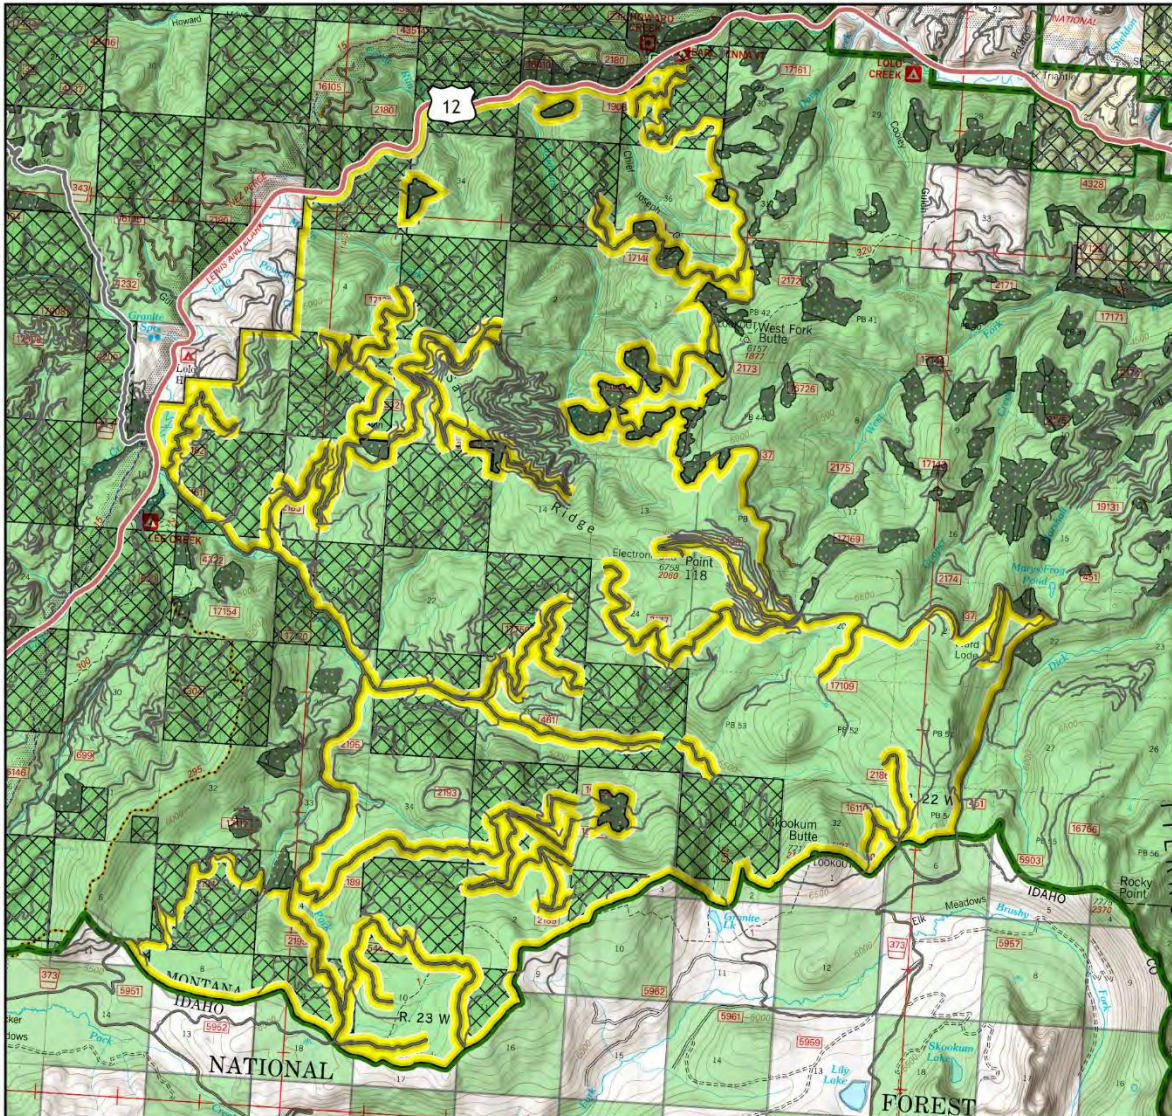

Evaluation Polygon 44

Lolo National Forest - Updated Wilderness Evaluation Polygons

Evaluation Polygon: 44

Evaluation Polygon 45

Lolo National Forest - Updated Wilderness Evaluation Polygons

Evaluation Polygon: 45