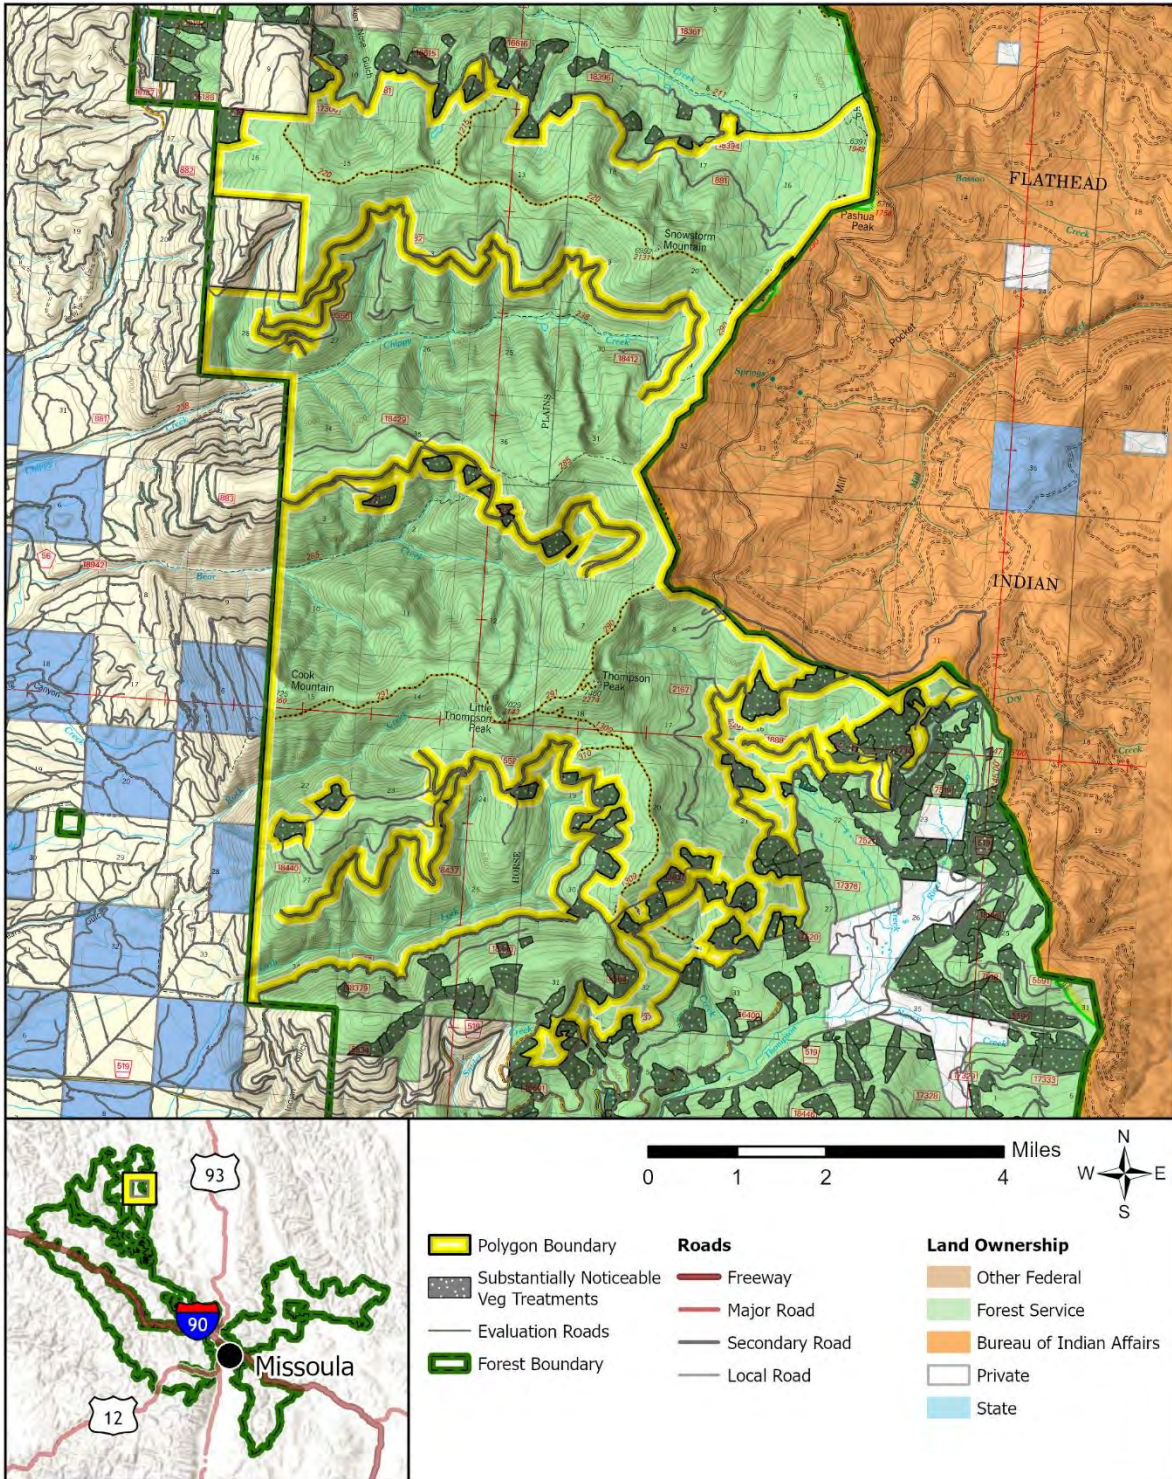

Evaluation Polygon 13

Lolo National Forest - Updated Wilderness Evaluation Polygons

Evaluation Polygon: 13