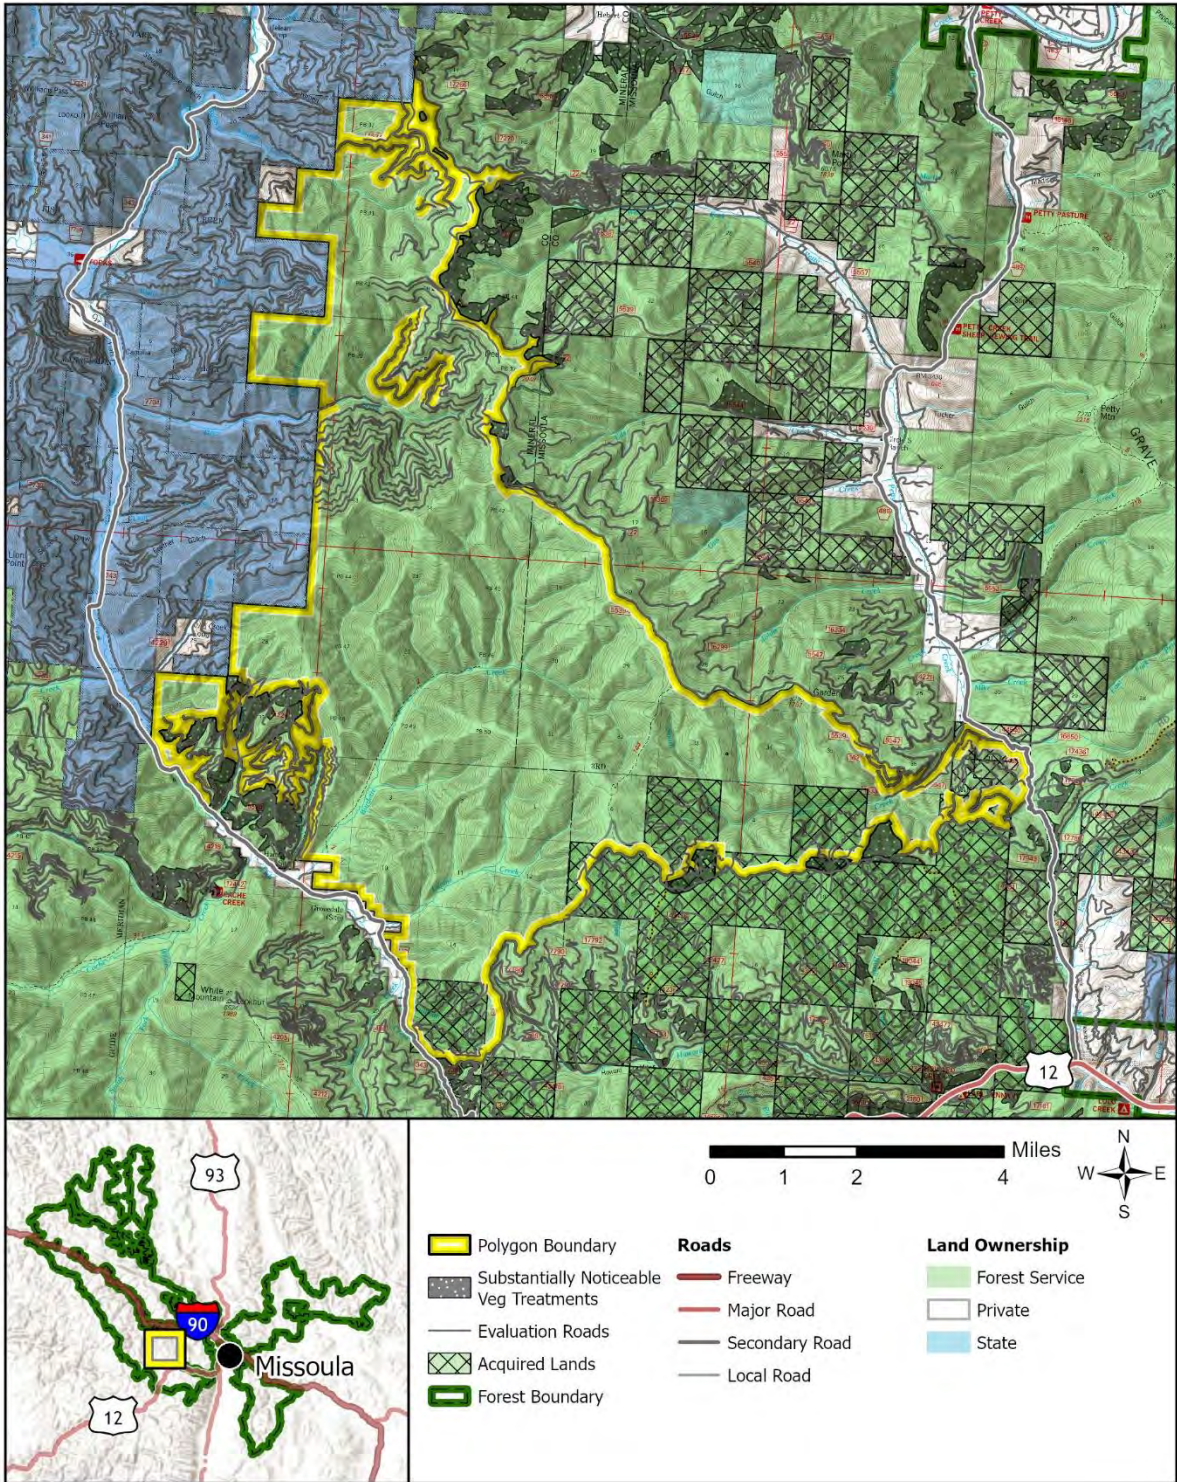

Evaluation Polygon 36

Lolo National Forest - Updated Wilderness Evaluation Polygons

Evaluation Polygon: 36

Evaluation Polygon 37

Lolo National Forest - Updated Wilderness Evaluation Polygons

Evaluation Polygon: 37