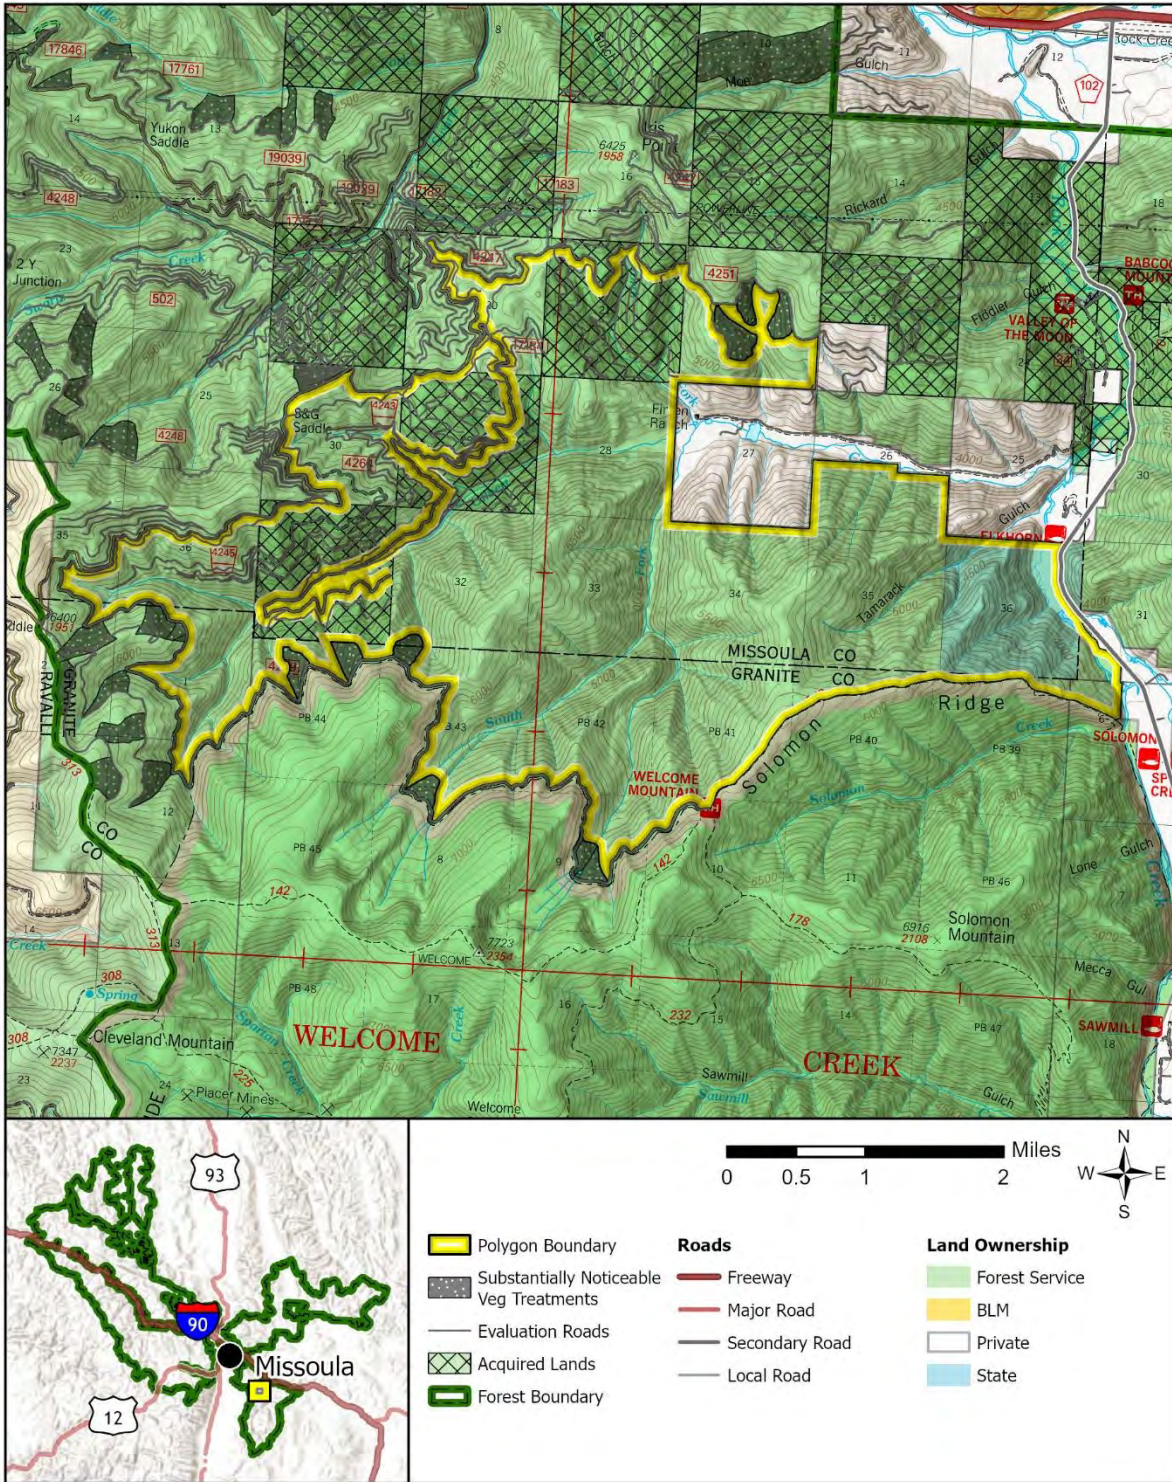

Evaluation Polygon WC-01

Lolo National Forest - Updated Wilderness Evaluation Polygons

Evaluation Polygon: WC-01