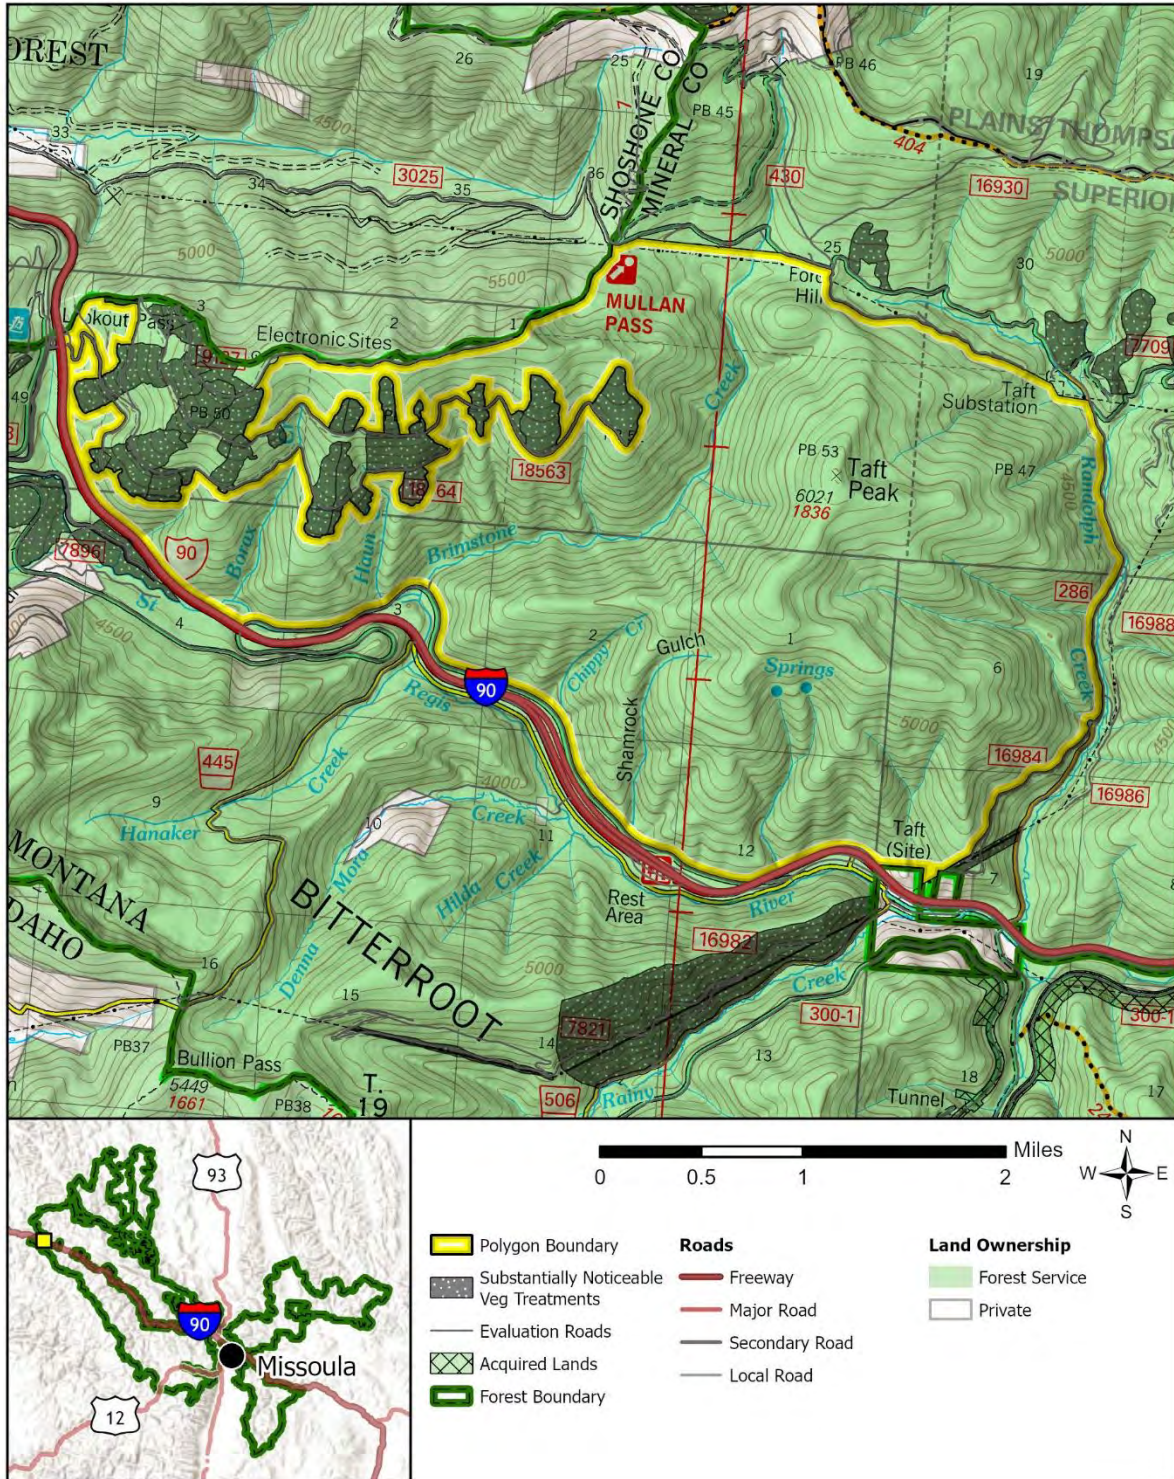

Evaluation Polygon 15

Lolo National Forest - Updated Wilderness Evaluation Polygons

Evaluation Polygon: 15

Evaluation Polygon 17

Lolo National Forest - Updated Wilderness Evaluation Polygons

Evaluation Polygon: 17

Evaluation Polygon 19

Lolo National Forest - Updated Wilderness Evaluation Polygons

Evaluation Polygon: 19

Legend

- Polygon Boundary
- Substantially Noticeable Veg Treatments
- Evaluation Roads
- Acquired Lands
- Forest Boundary