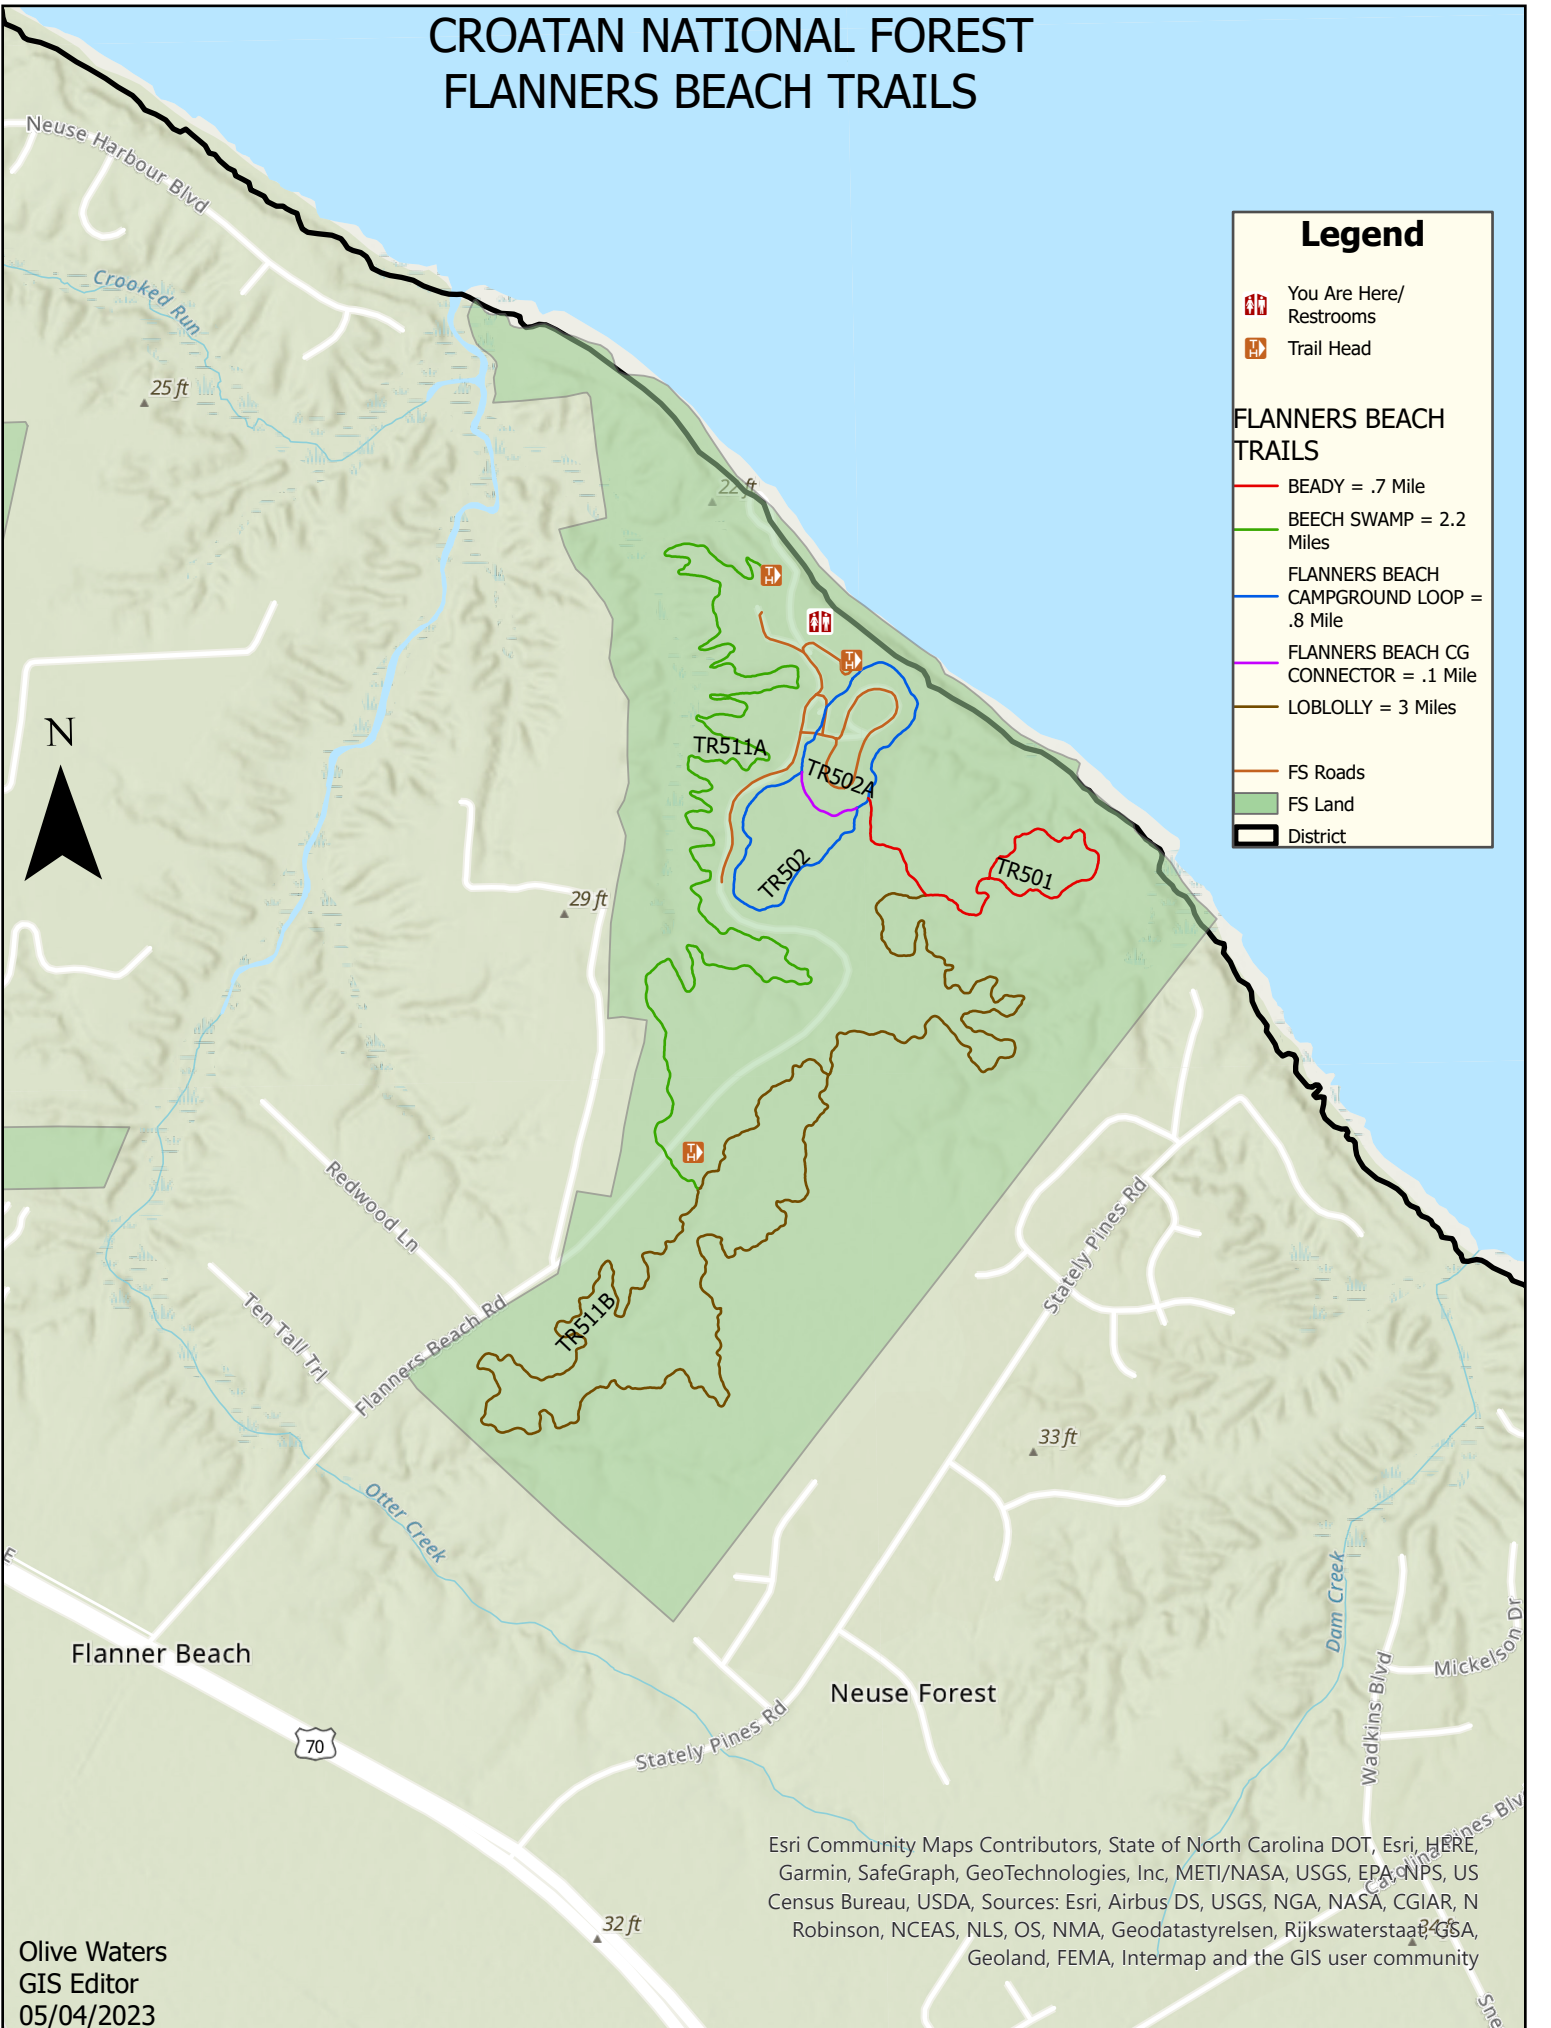

CROATAN NATIONAL FOREST FLANNERS BEACH TRAILS

Legend

- You Are Here/
Restrooms
- Trail Head

FLANNERS BEACH TRAILS

- BEADY = .7 Mile
- BEECH SWAMP = 2.2 Miles
- FLANNERS BEACH CAMPGROUND LOOP = .8 Mile
- FLANNERS BEACH CG CONNECTOR = .1 Mile
- LOBLOLLY = 3 Miles

- FS Roads
- FS Land
- District