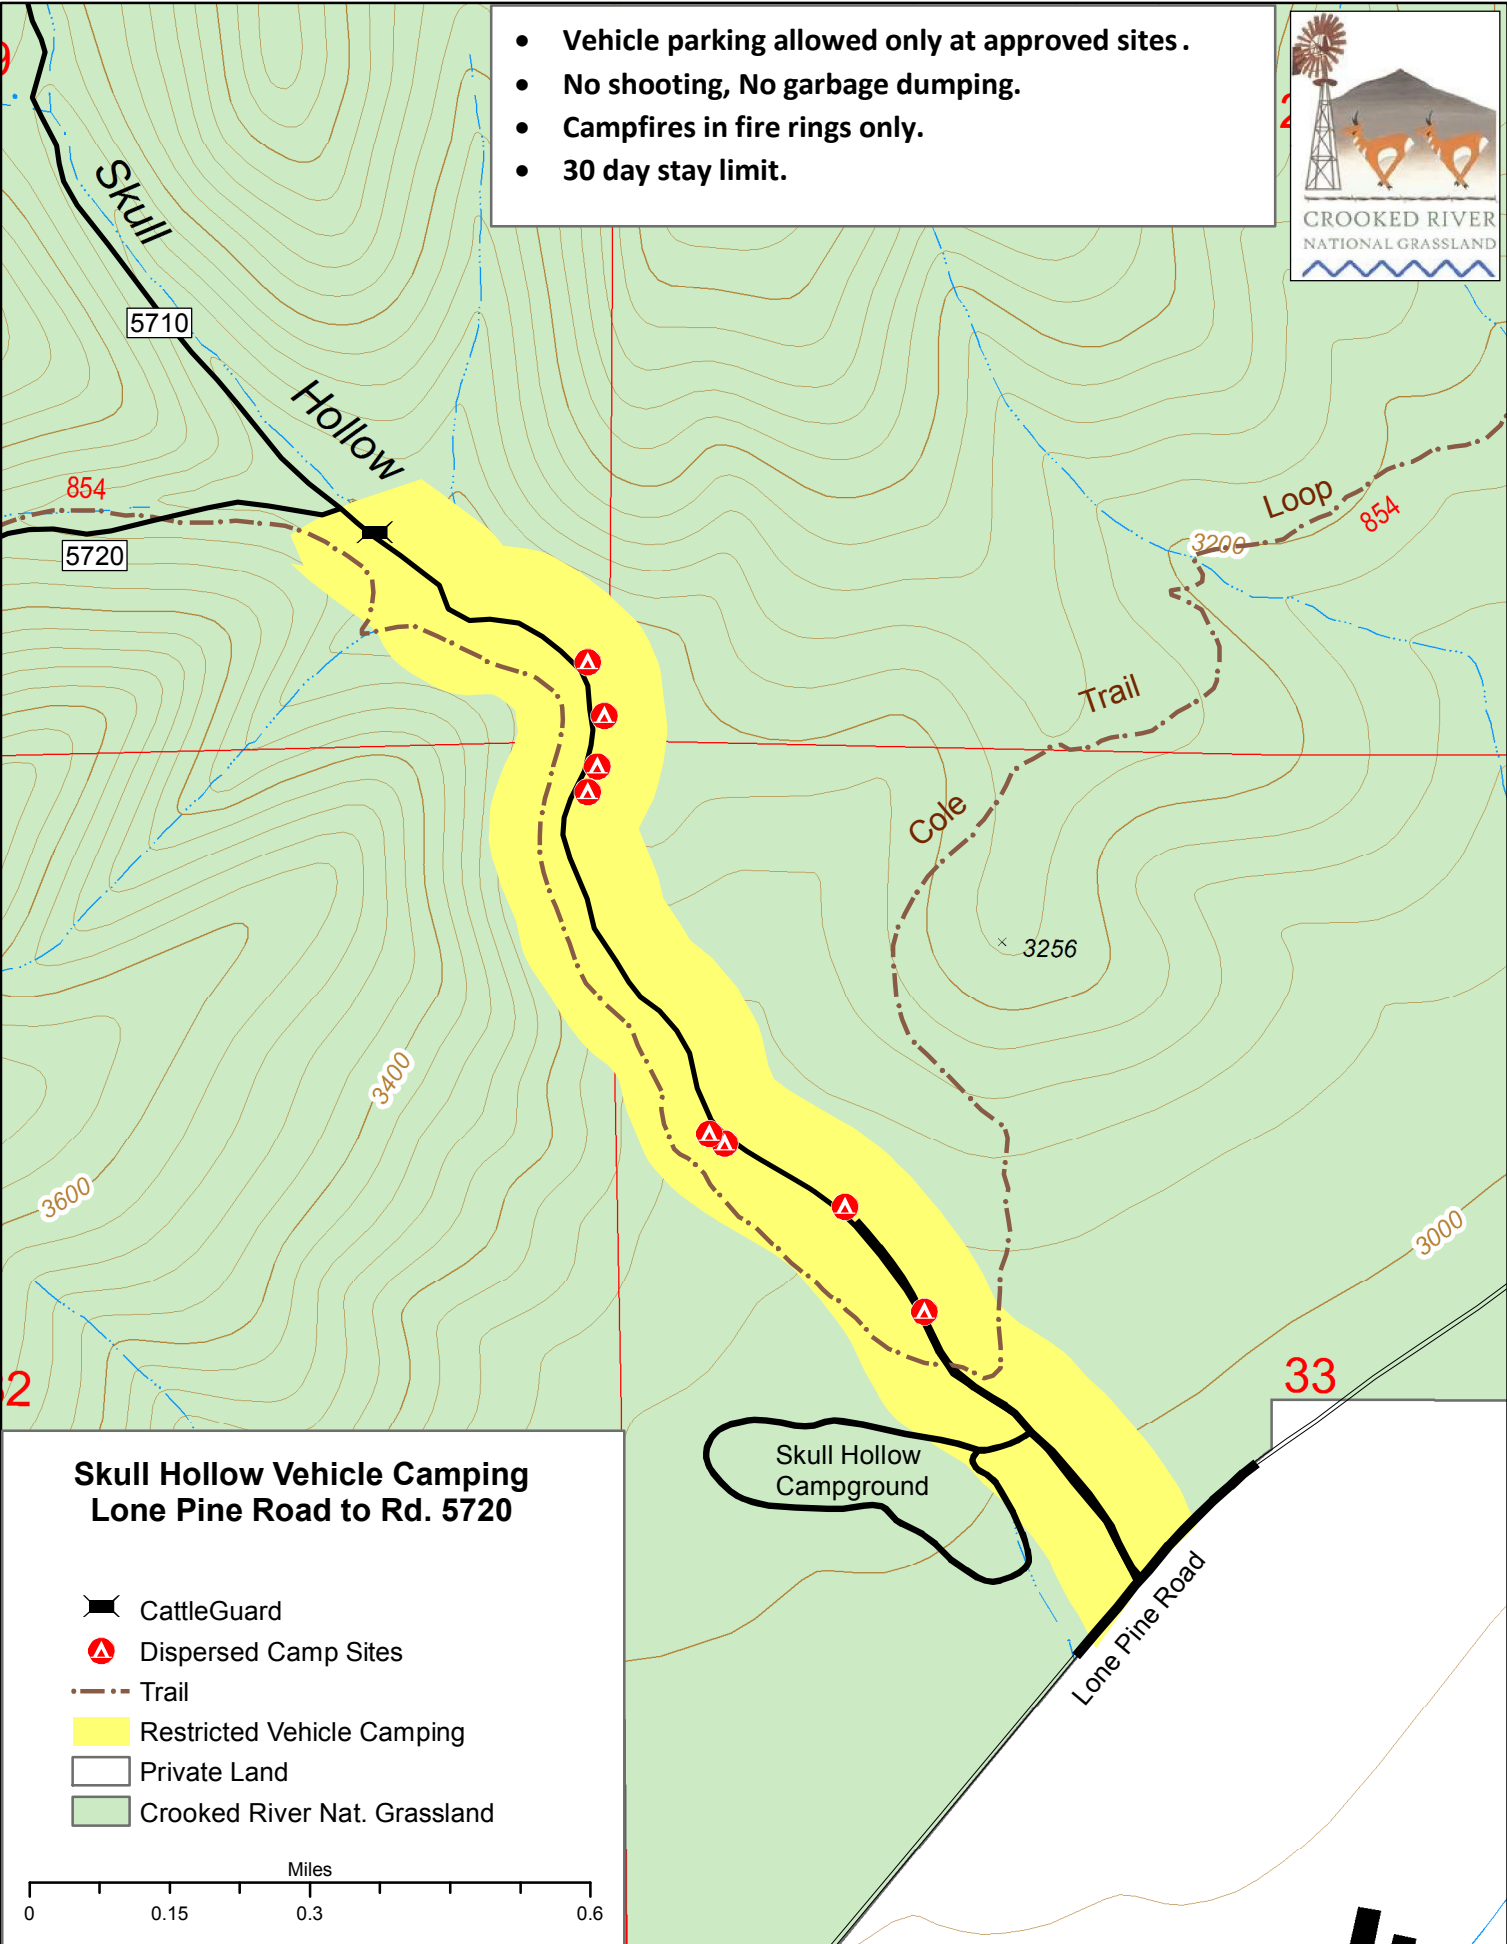

- Vehicle parking allowed only at approved sites .
- No shooting, No garbage dumping.
- Campfires in fire rings only.
- 30 day stay limit.

**Skull Hollow Vehicle Camping
Lone Pine Road to Rd. 5720**

- ▲ CattleGuard
- ▲ Dispersed Camp Sites
- - - Trail
- Restricted Vehicle Camping
- Private Land
- Crooked River Nat. Grassland