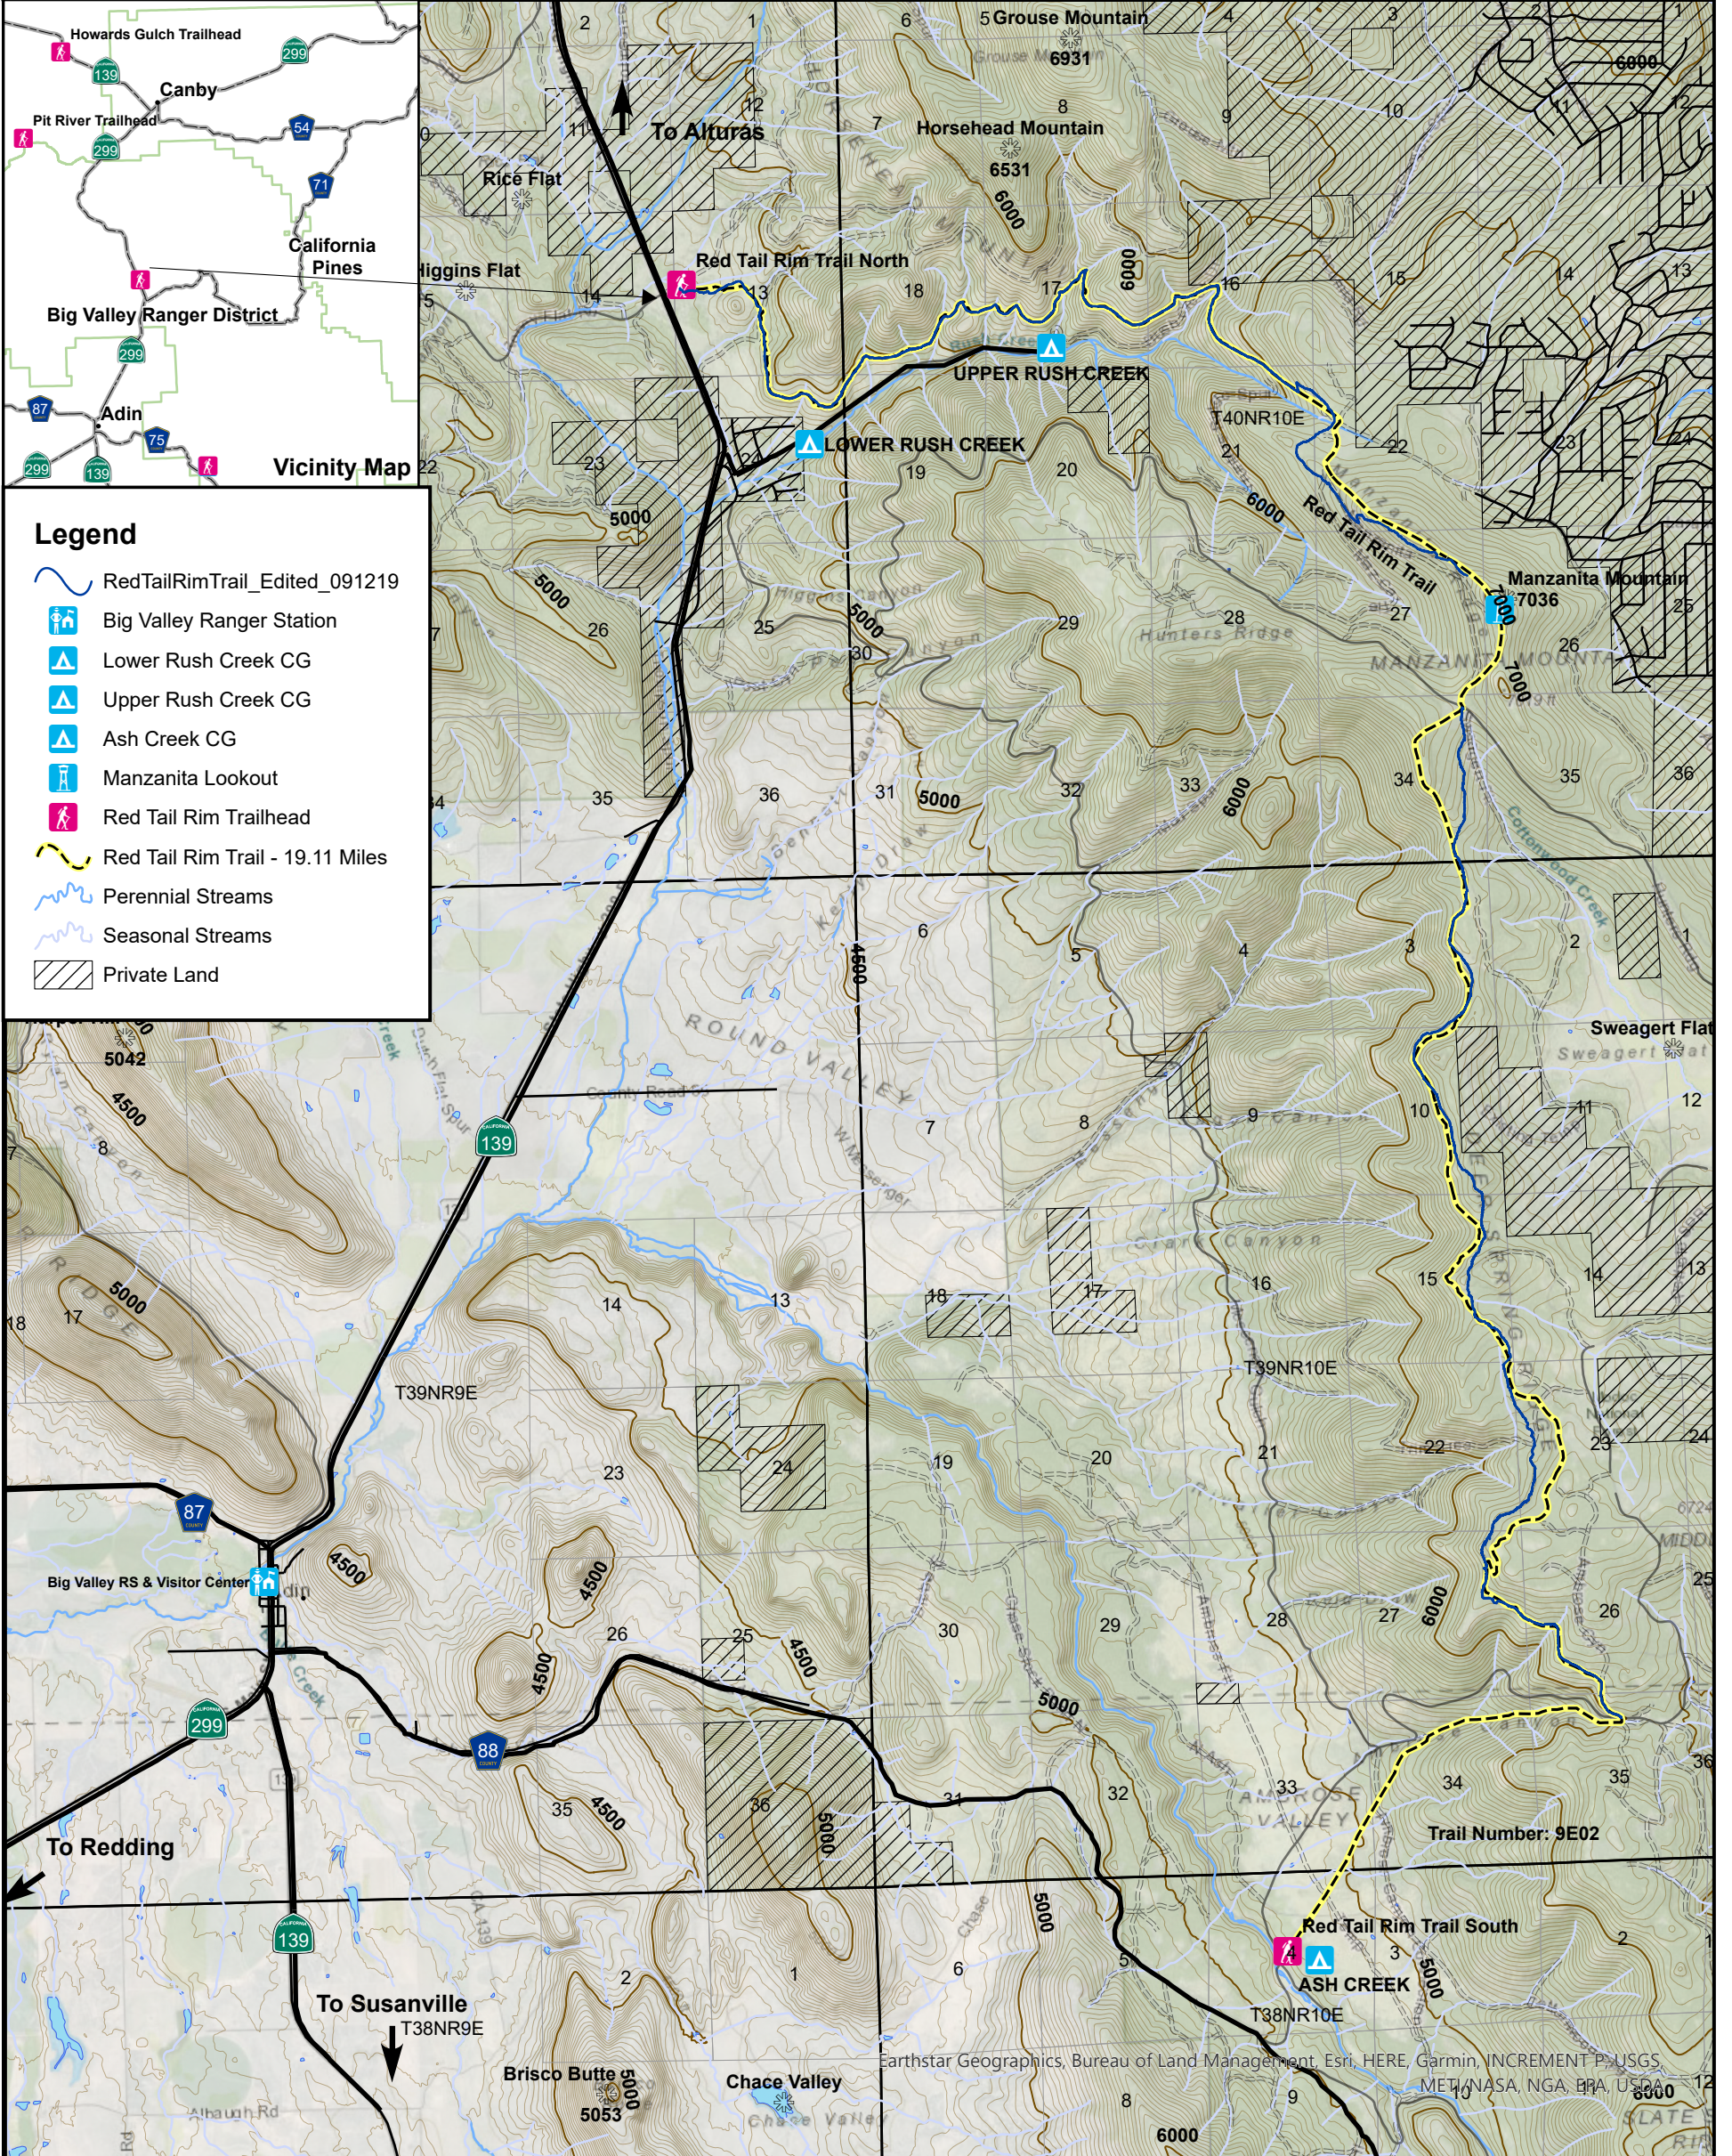

# Red Tail Rim Trail

Big Valley Ranger District

**DISCLAIMER:**  
The USDA Forest Service uses the most current and complete data available. GIS data and product accuracy may vary. Using GIS products for purposes other than those for which they were intended may yield inaccurate or misleading results. The USDA Forest Service reserves the right to correct, update, modify, or Replace GIS products without notification. For more information, contact Modoc National Forest (530)233-5811.  
Data Projection: UTM Nad83 (meters)