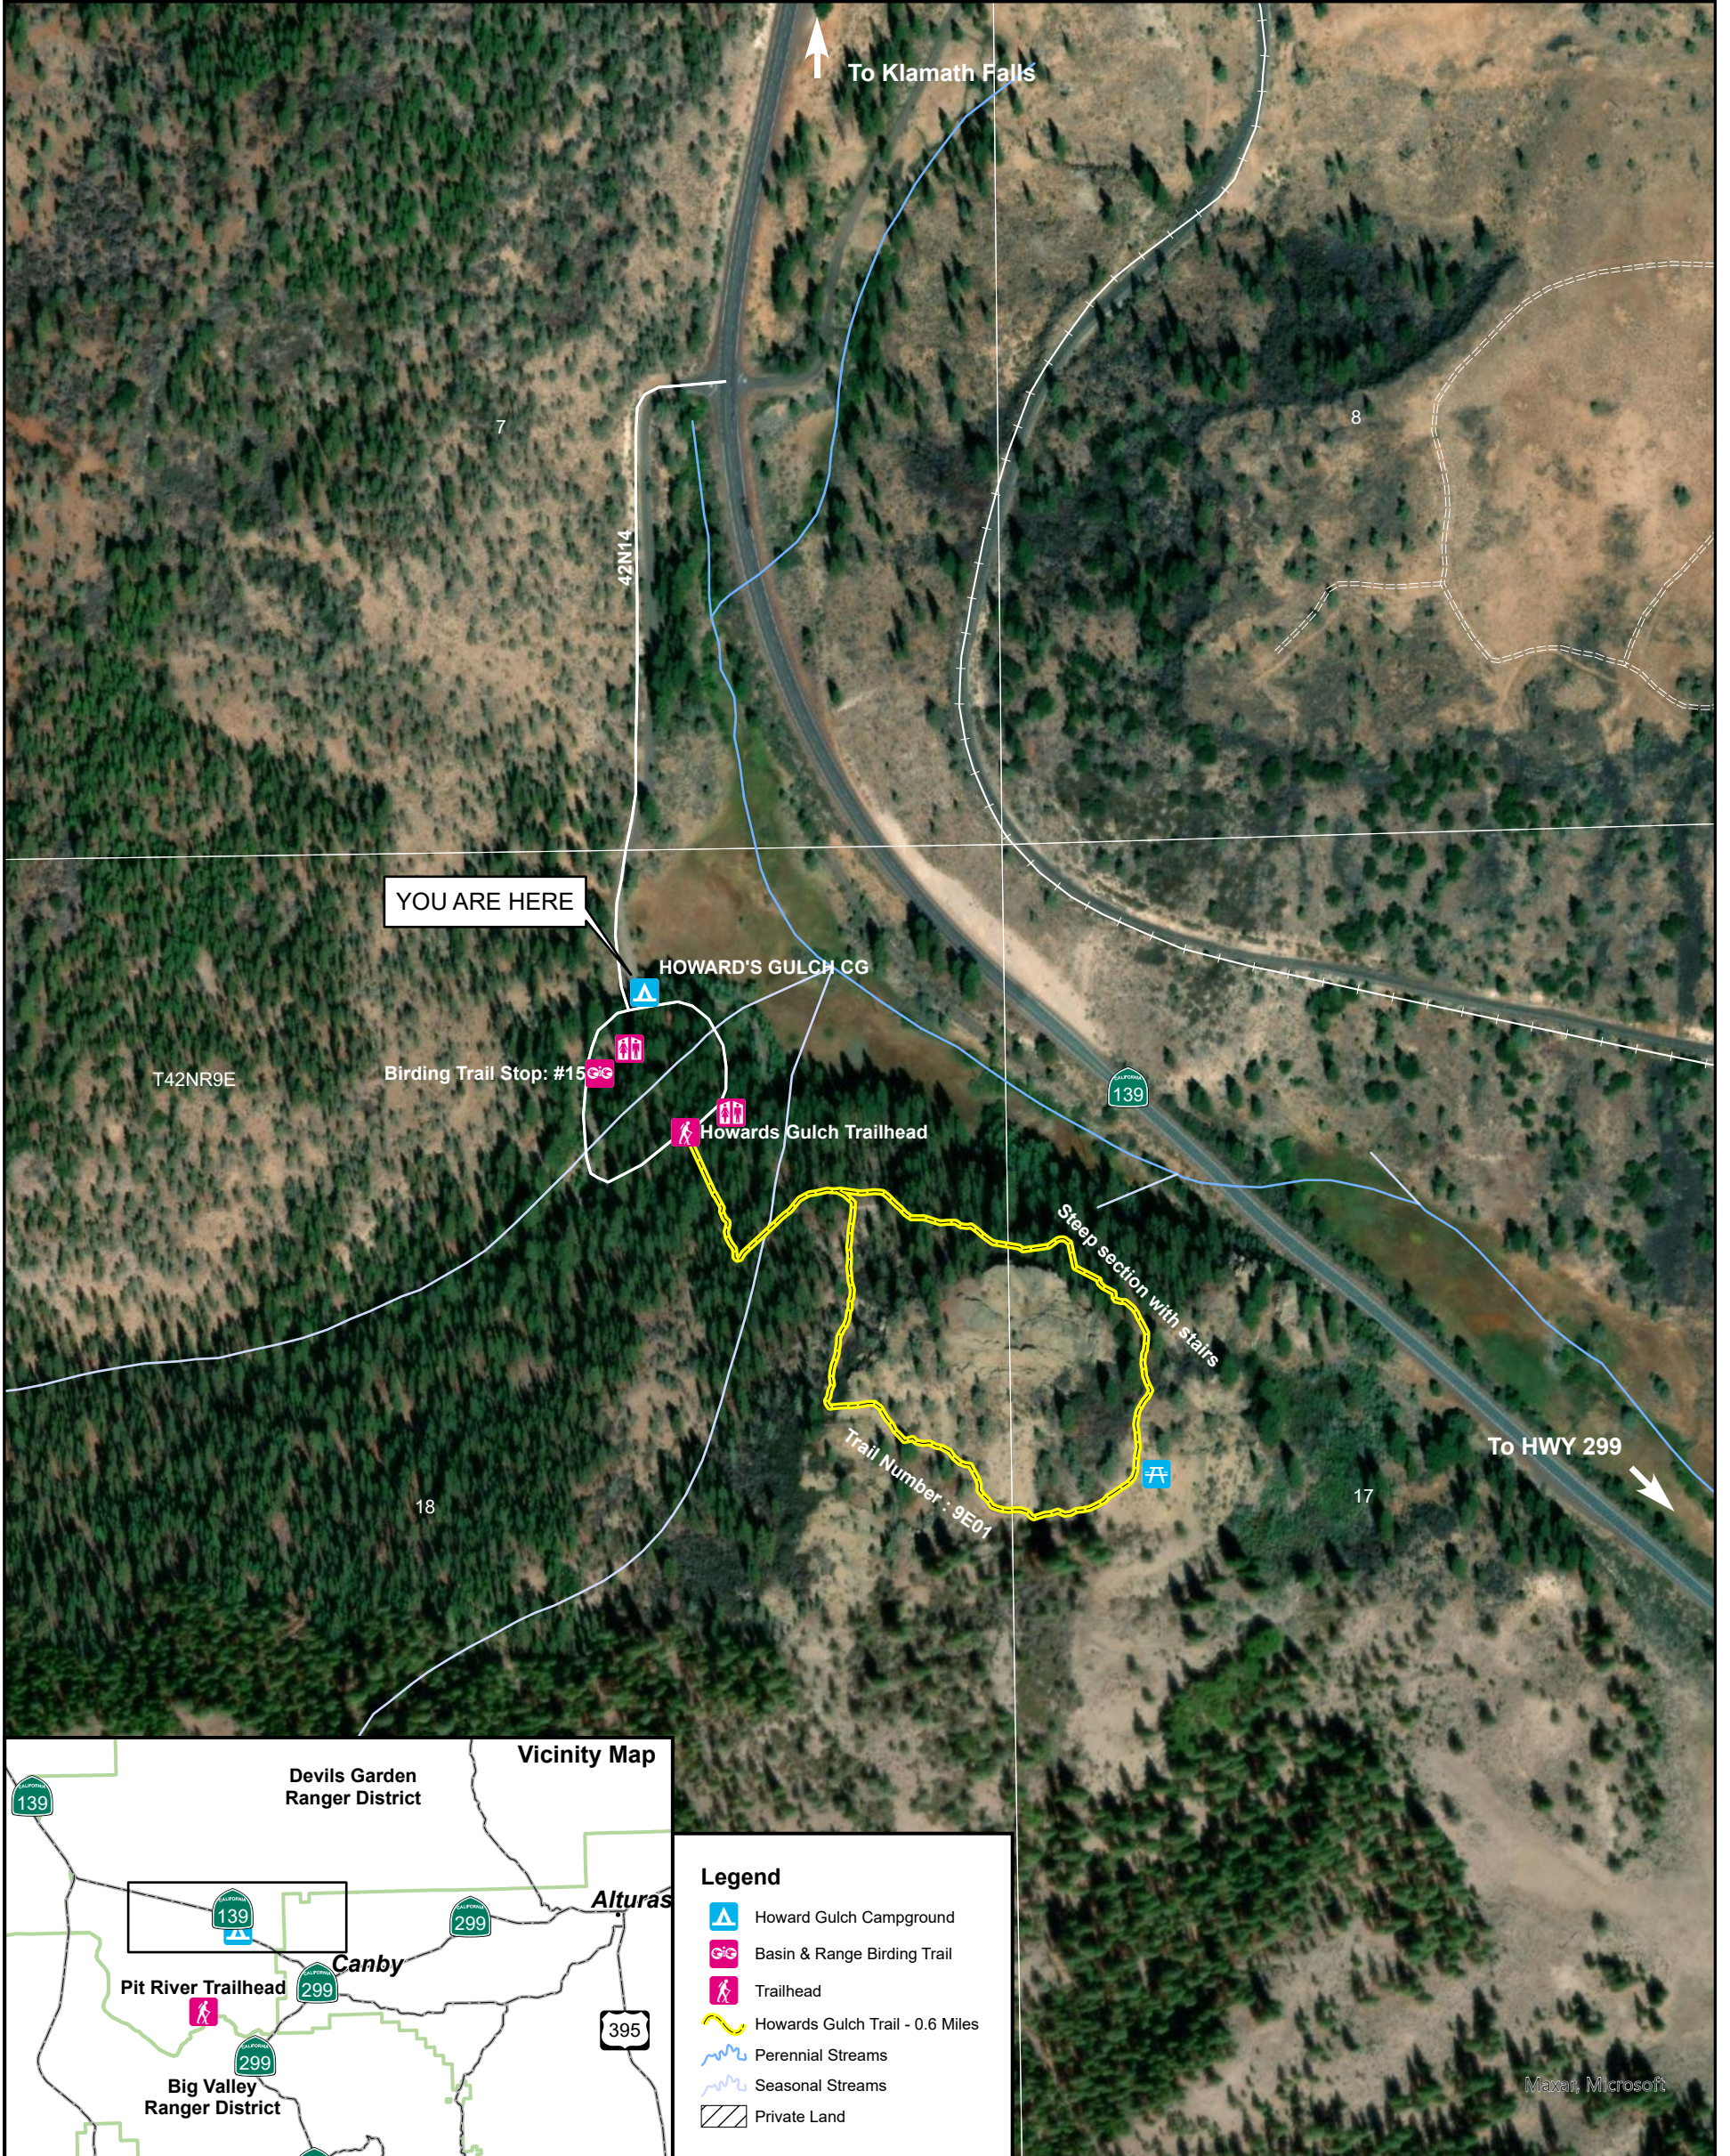

Forest Service
U.S. DEPARTMENT OF AGRICULTURE

Howards Gulch TH

Devil's Garden Ranger District

DISCLAIMER:
The USDA Forest Service uses the most current and complete data available. GIS data and product accuracy may vary. Using GIS products for purposes other than those for which they were intended may yield inaccurate or misleading results. The USDA Forest Service reserves the right to correct, update, modify, or Replace GIS products without notification. For more information, contact Modoc National Forest (530)233-5811.
Data Projection: UTM Nad83 (meters)

OHV Routes

Birding Trail

Trail Map