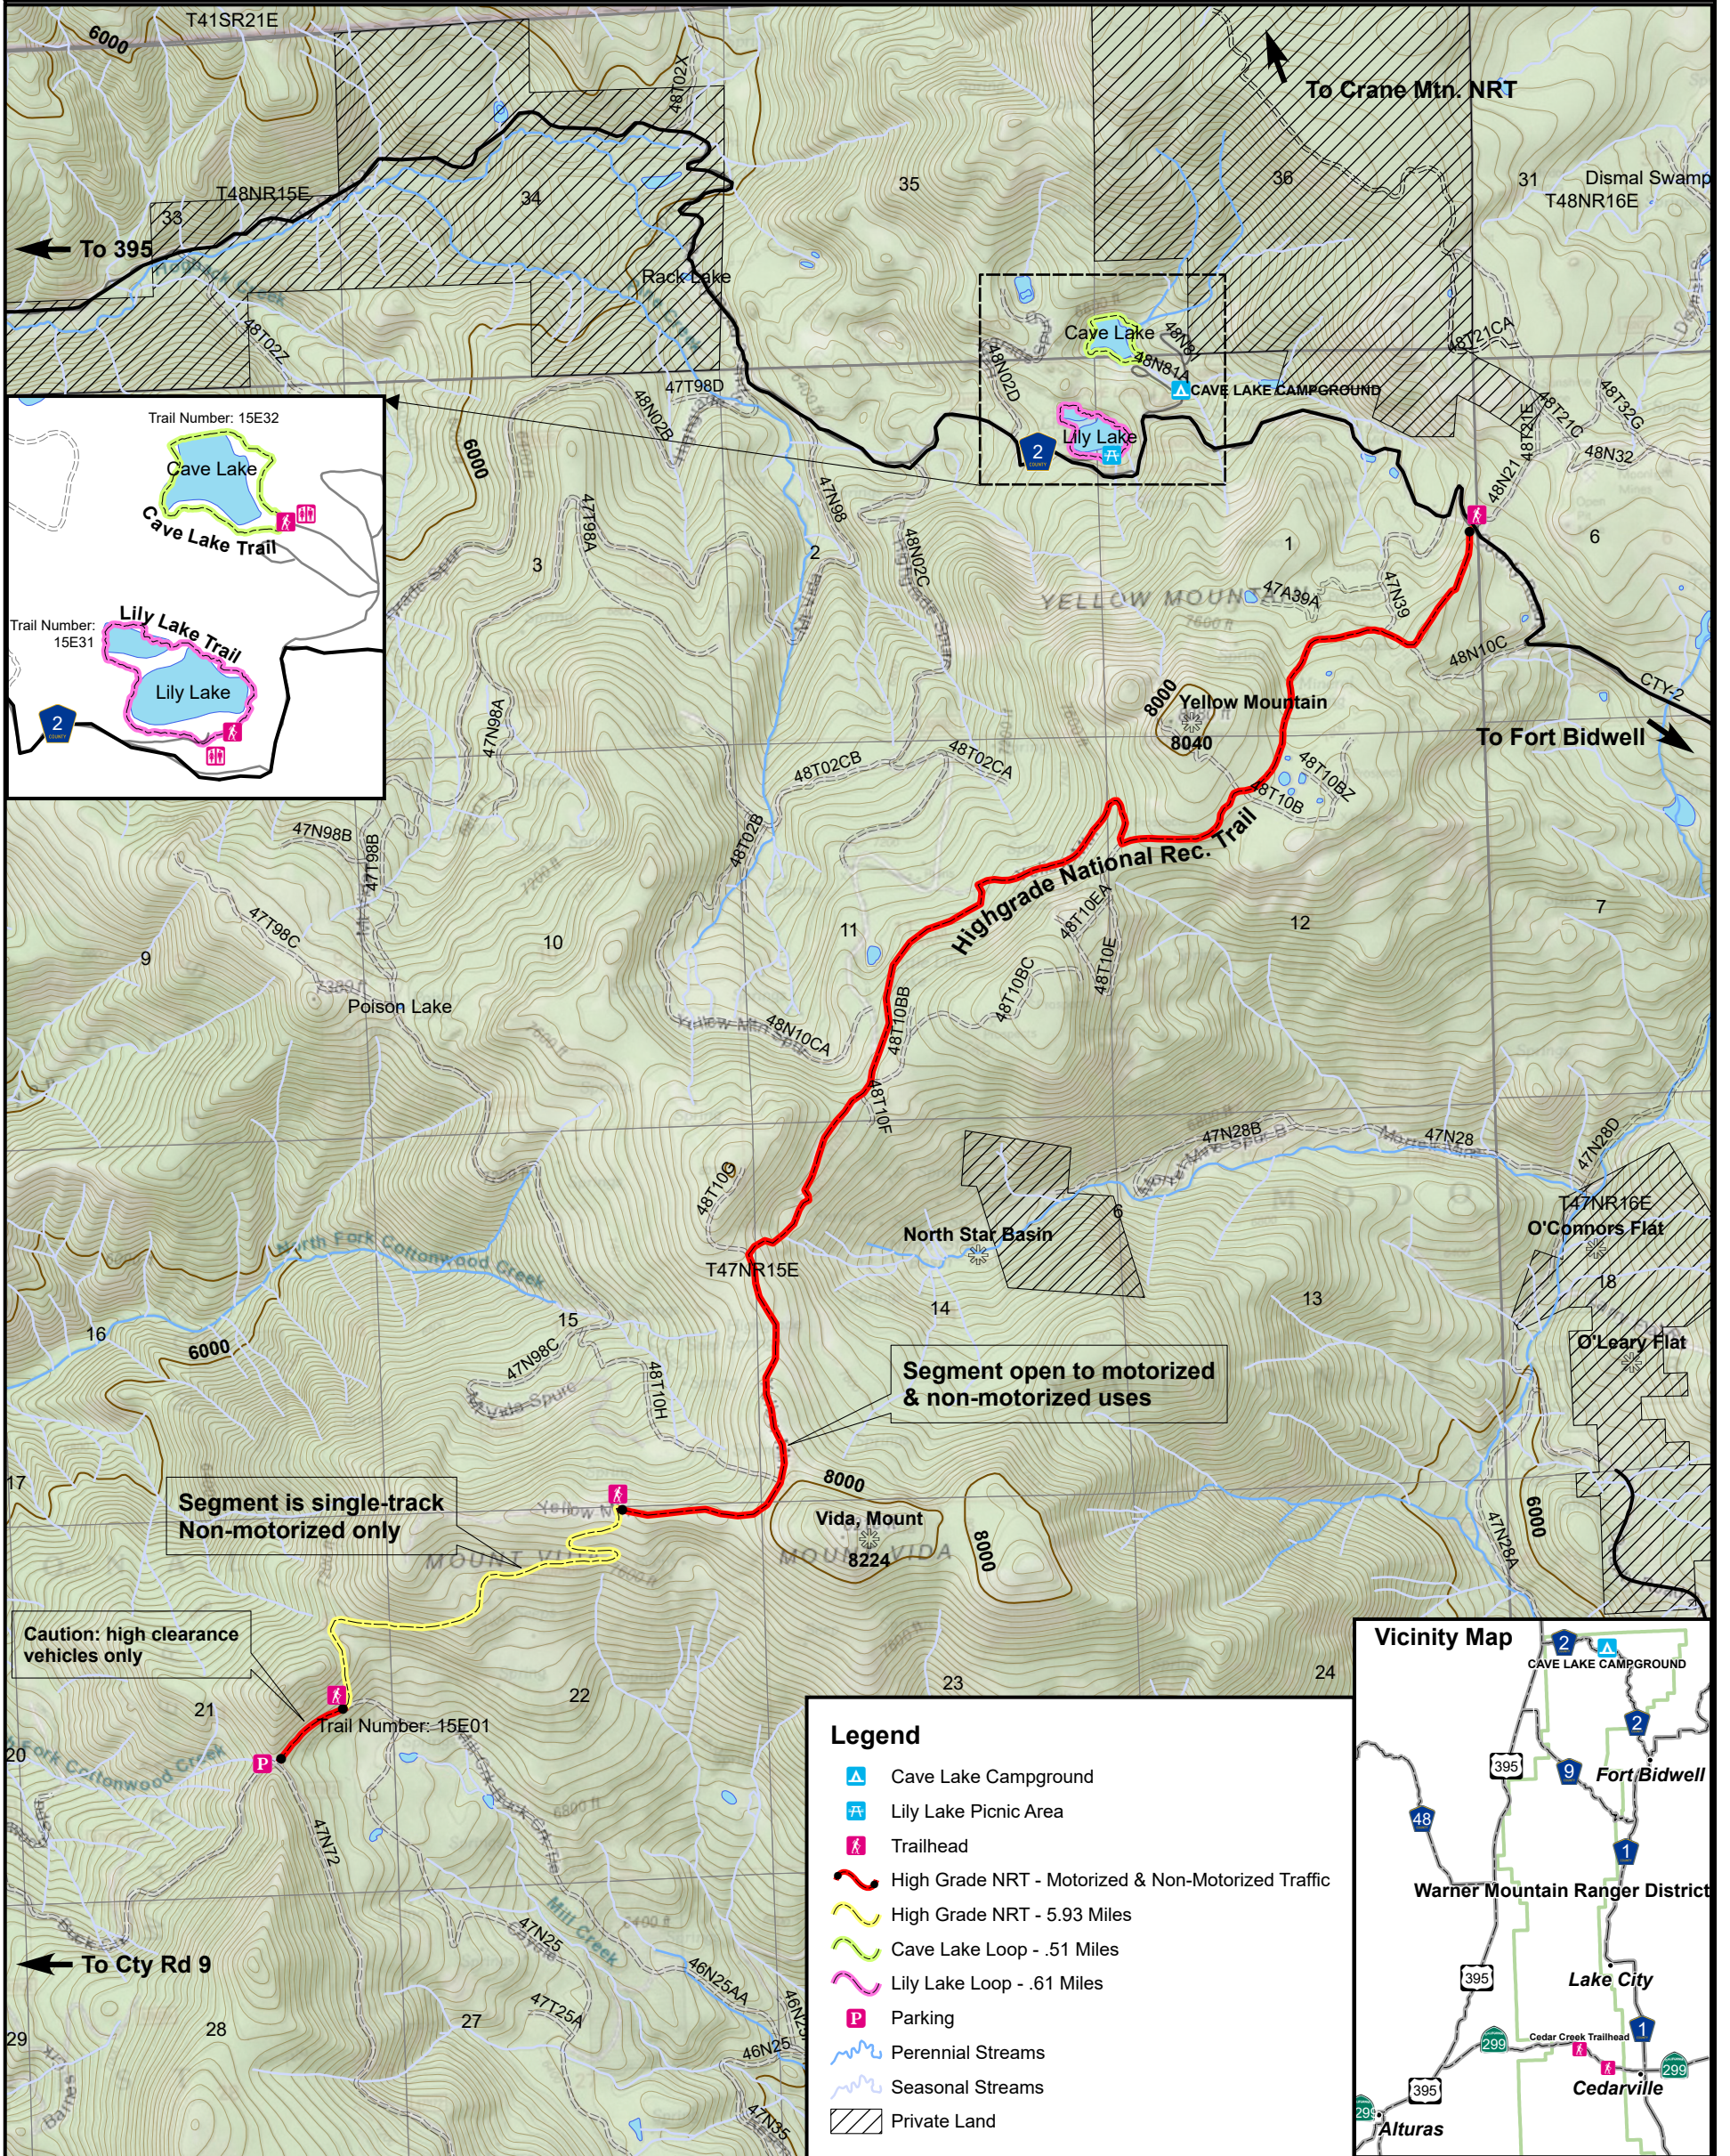

Forest Service
U.S. DEPARTMENT OF AGRICULTURE

North Warner Trail System

Warner Mountain Ranger District

DISCLAIMER:
The USDA Forest Service uses the most current and complete data available. GIS data and product accuracy may vary. Using GIS products for purposes other than those for which they were intended may yield inaccurate or misleading results. The USDA Forest Service reserves the right to correct, update, modify, or Replace GIS products without notification. For more information, contact Modoc National Forest (530)233-5811. Data Projection: UTM Nad83 (meters)

OHV Routes

Birding Trail

Trail Map

Modoc National Forest
Pacific Southwest Region