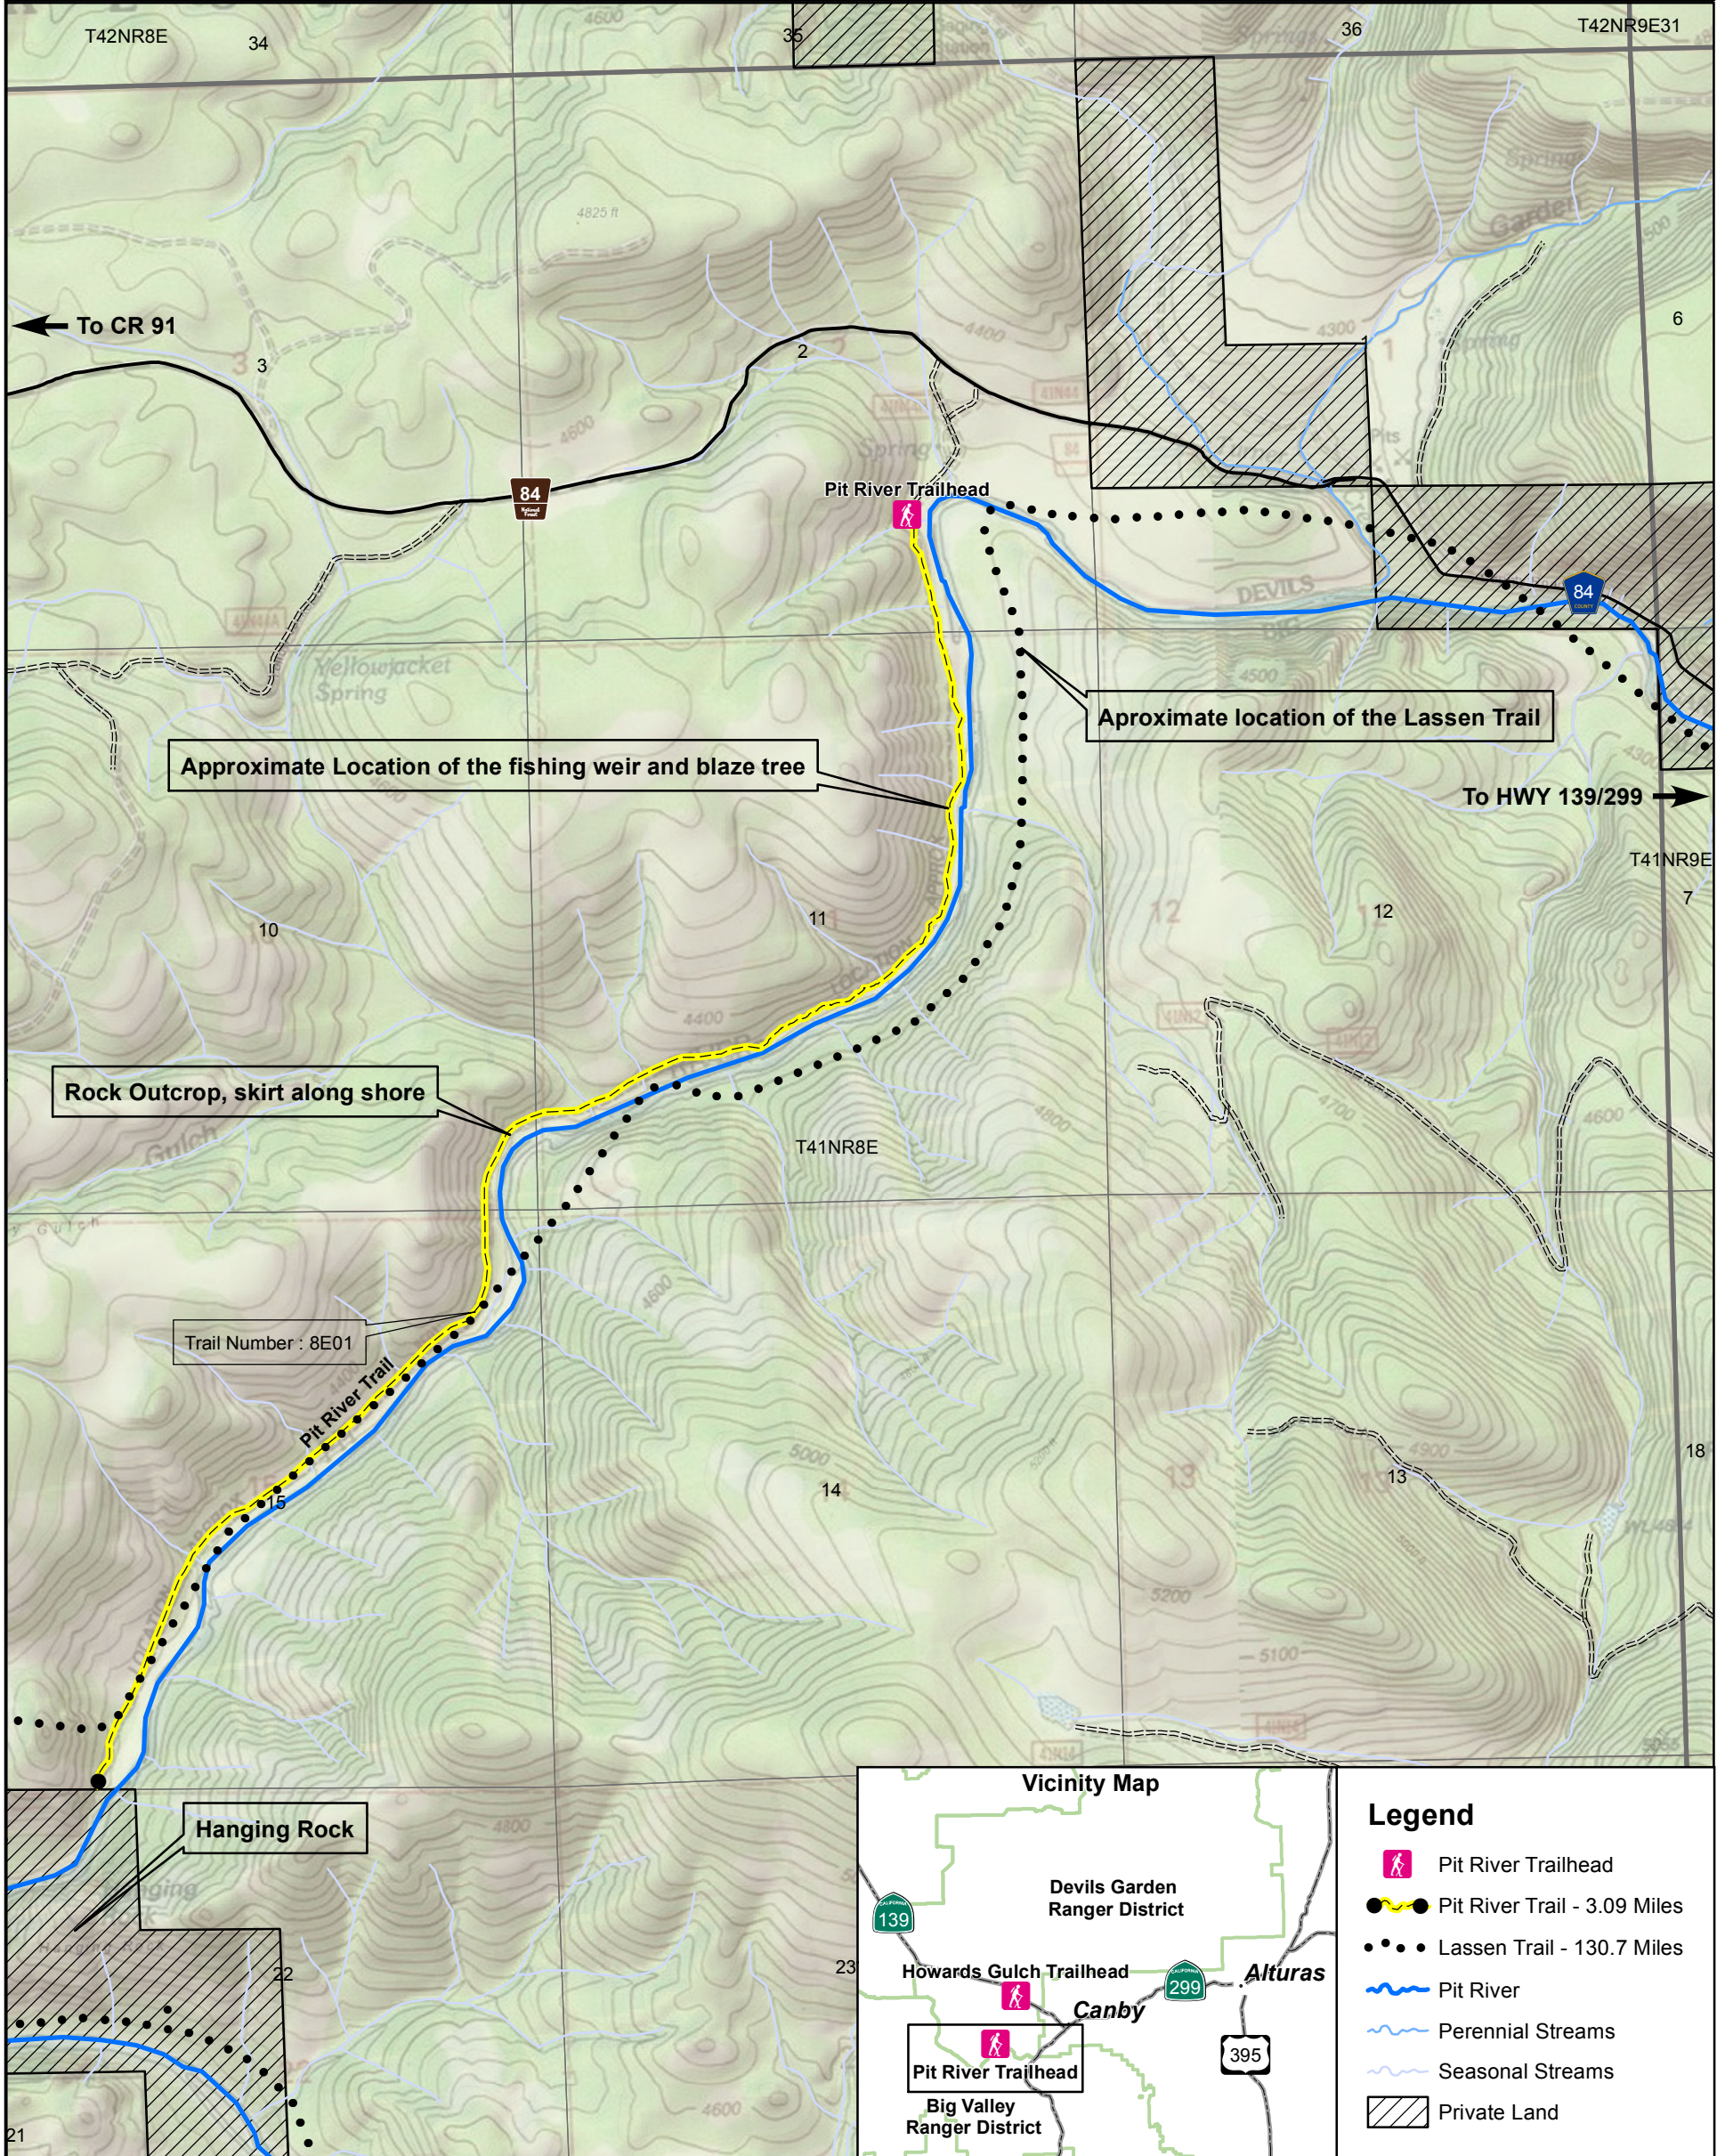

# Pit River Trail

Devil's Garden Ranger District

### Legend

- Pit River Trailhead
- Pit River Trail - 3.09 Miles
- Lassen Trail - 130.7 Miles
- Pit River
- Perennial Streams
- Seasonal Streams
- Private Land

**DISCLAIMER:**  
The USDA Forest Service uses the most current and complete data available. GIS data and product accuracy may vary. Using GIS products for purposes other than those for which they were intended may yield inaccurate or misleading results. The USDA Forest Service reserves the right to correct, update, modify, or Replace GIS products without notification. For more information, contact Modoc National Forest (530)233-5811.  
Data Projection: UTM Nad83 (meters)

OHV Routes

Birding Trail

Trail Map