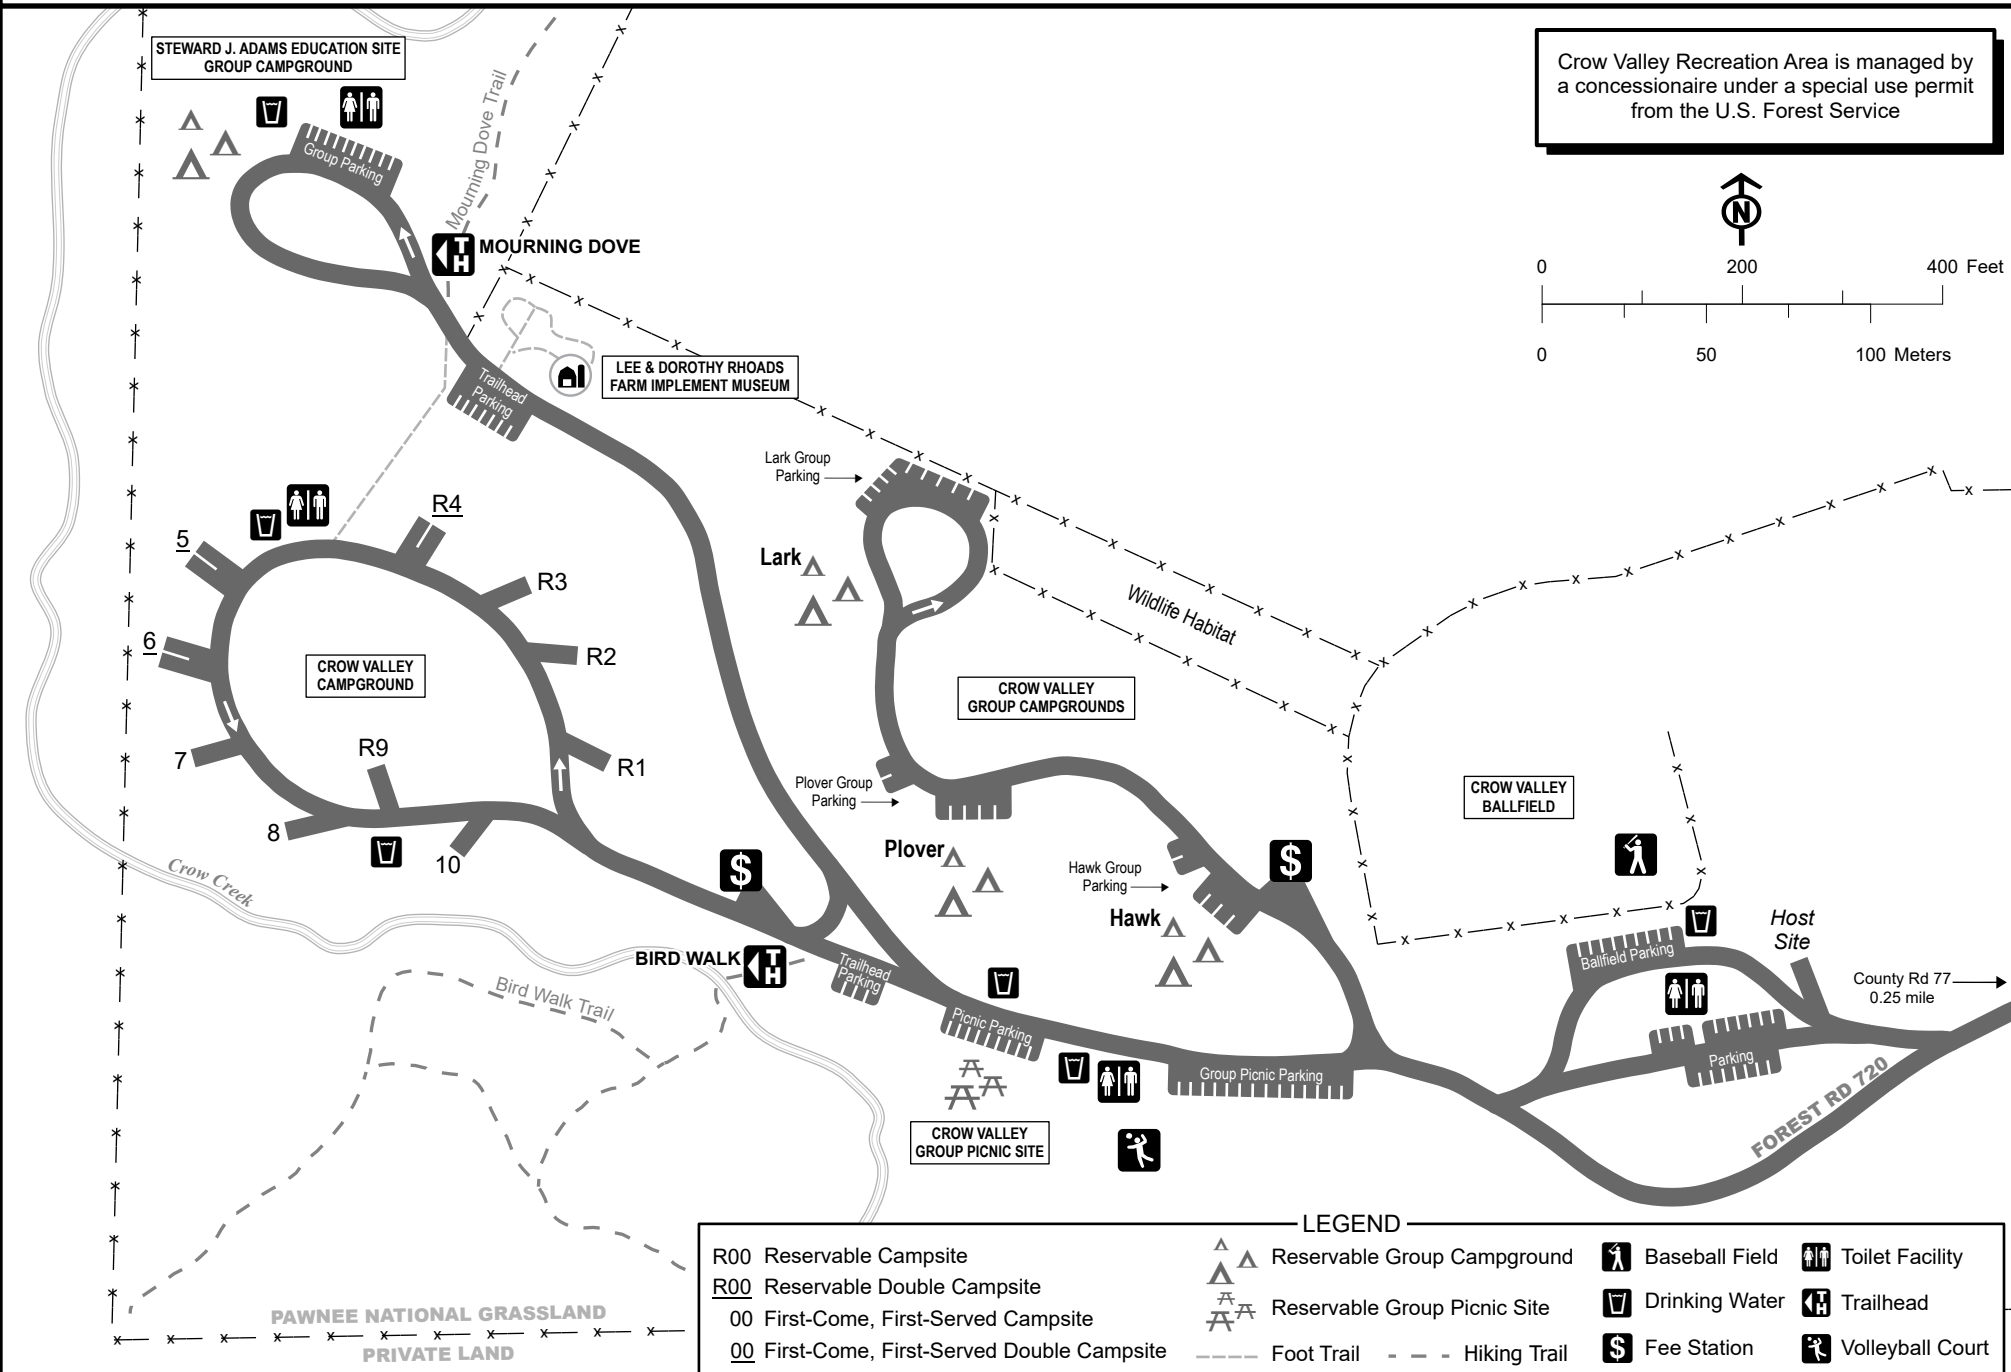

Crow Valley Campground, Group Campgrounds & Group Picnic Site

Pawnee National Grassland | Crow Valley Recreation Area

Crow Valley Recreation Area is managed by a concessionaire under a special use permit from the U.S. Forest Service

LEGEND			
R00	Reservable Campsite	▲▲	Reservable Group Campground
R00	Reservable Double Campsite	▲▲▲▲	Reservable Group Picnic Site
00	First-Come, First-Served Campsite	---	Foot Trail
00	First-Come, First-Served Double Campsite	- - -	Hiking Trail
		⚾	Baseball Field
		🚰	Drinking Water
		🚻	Toilet Facility
		🏠	Trailhead
		💰	Fee Station
		🏐	Volleyball Court

DISCLAIMER: This map is produced from geospatial data prepared by the U.S. Forest Service. Geospatial data and map accuracy may vary. The U.S. Forest Service reserves the right to correct, update, modify, or replace geospatial data and maps without notification. Map Date: October 2022