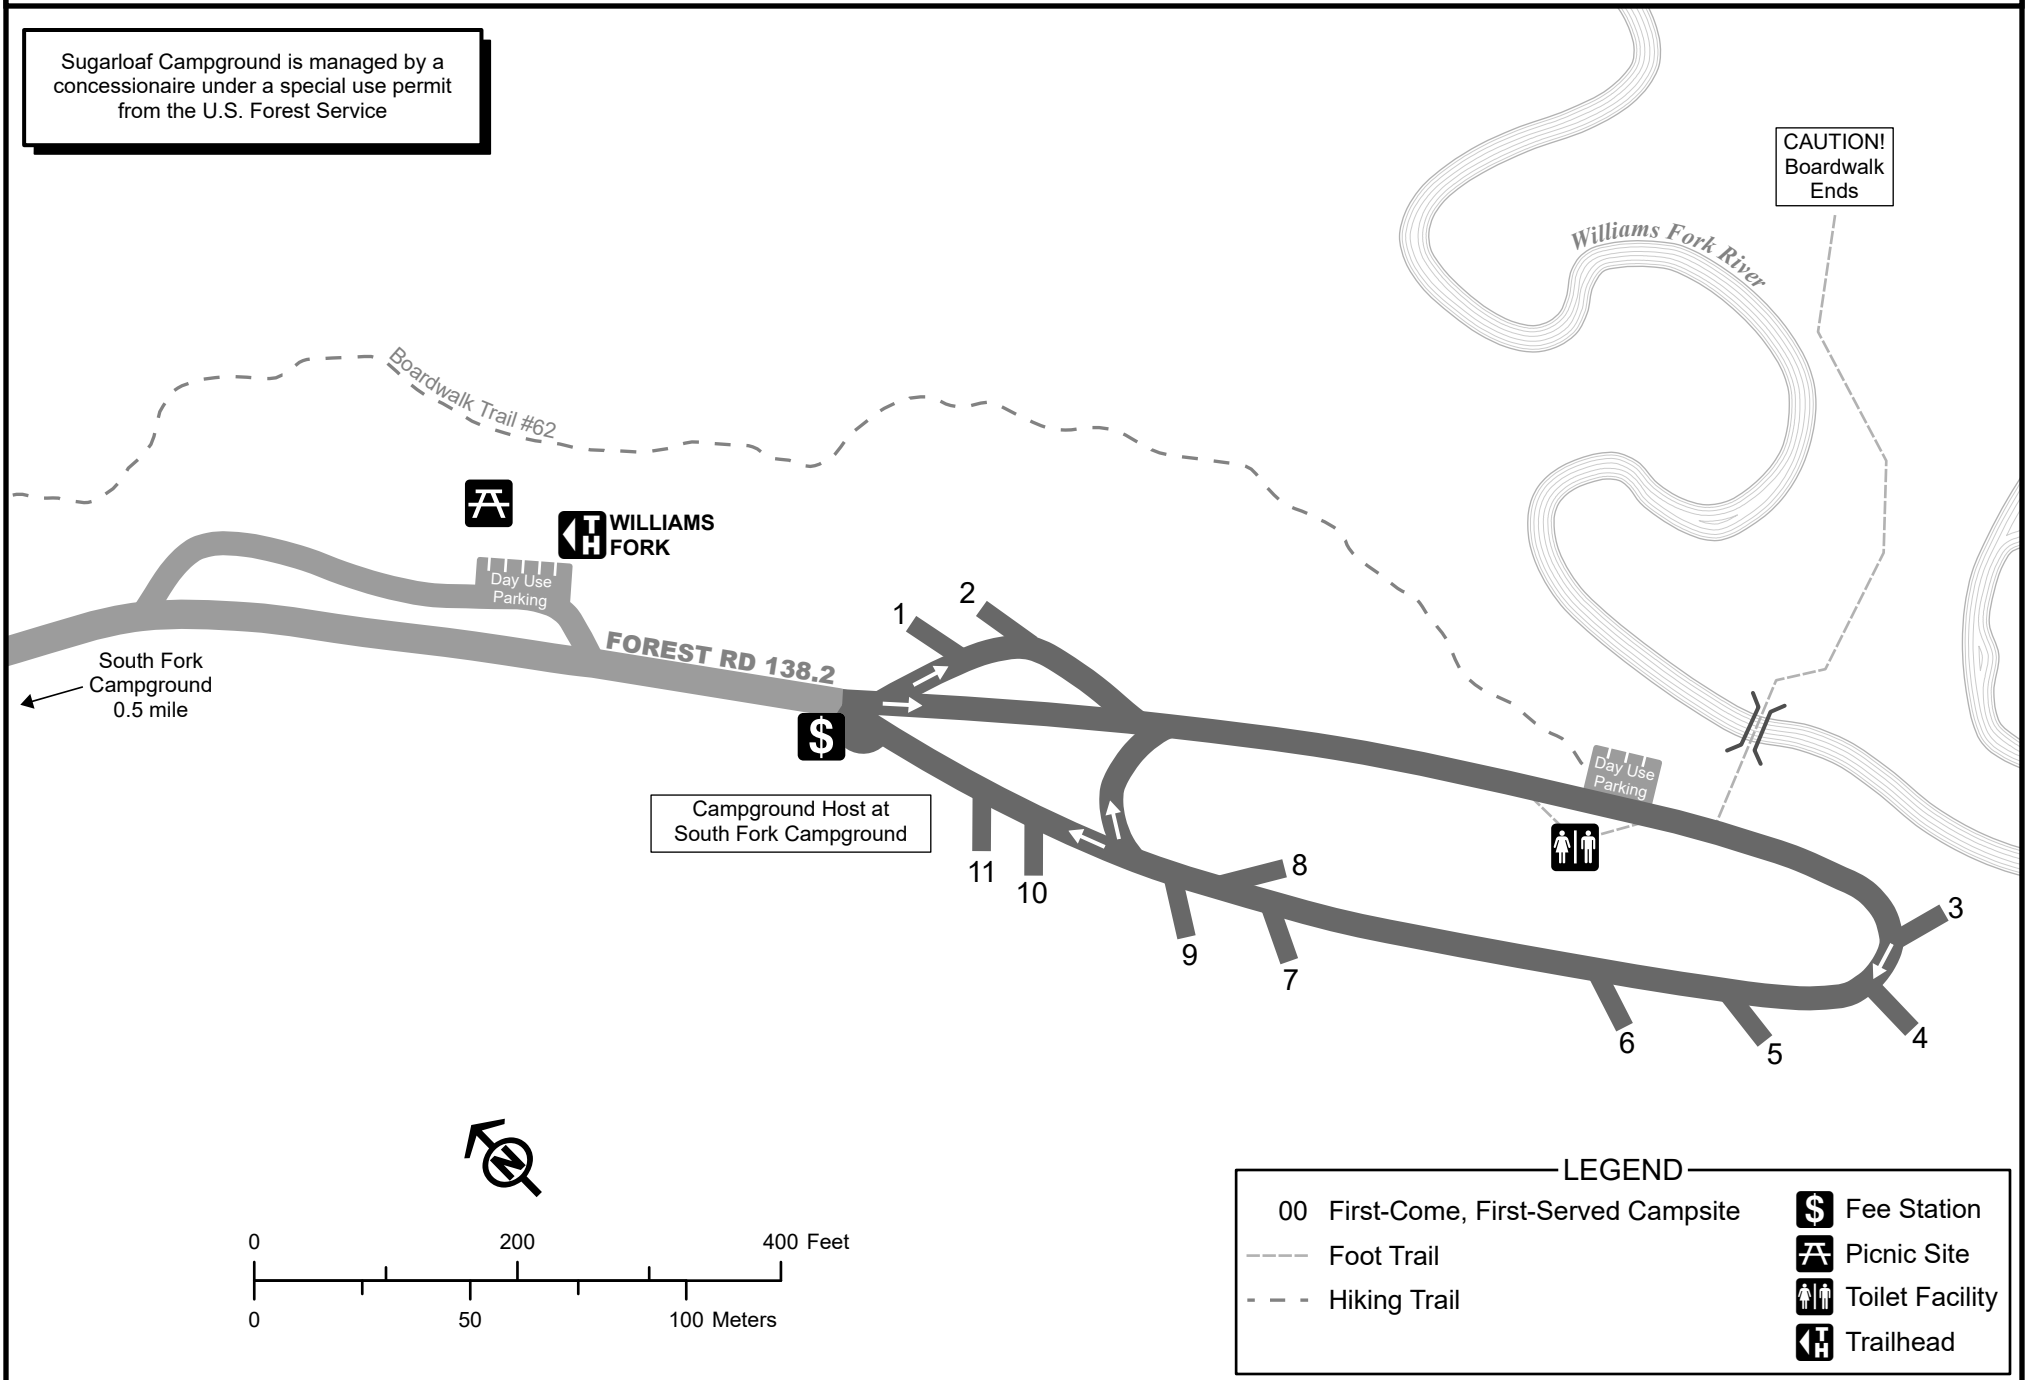

Sugarloaf Campground | Williams Fork Trailhead

Arapaho & Roosevelt National Forests

Sugarloaf Campground is managed by a concessionaire under a special use permit from the U.S. Forest Service

CAUTION!
Boardwalk
Ends

Campground Host at
South Fork Campground

LEGEND	
00	First-Come, First-Served Campsite
---	Foot Trail
- - -	Hiking Trail
	Fee Station
	Picnic Site
	Toilet Facility
	Trailhead