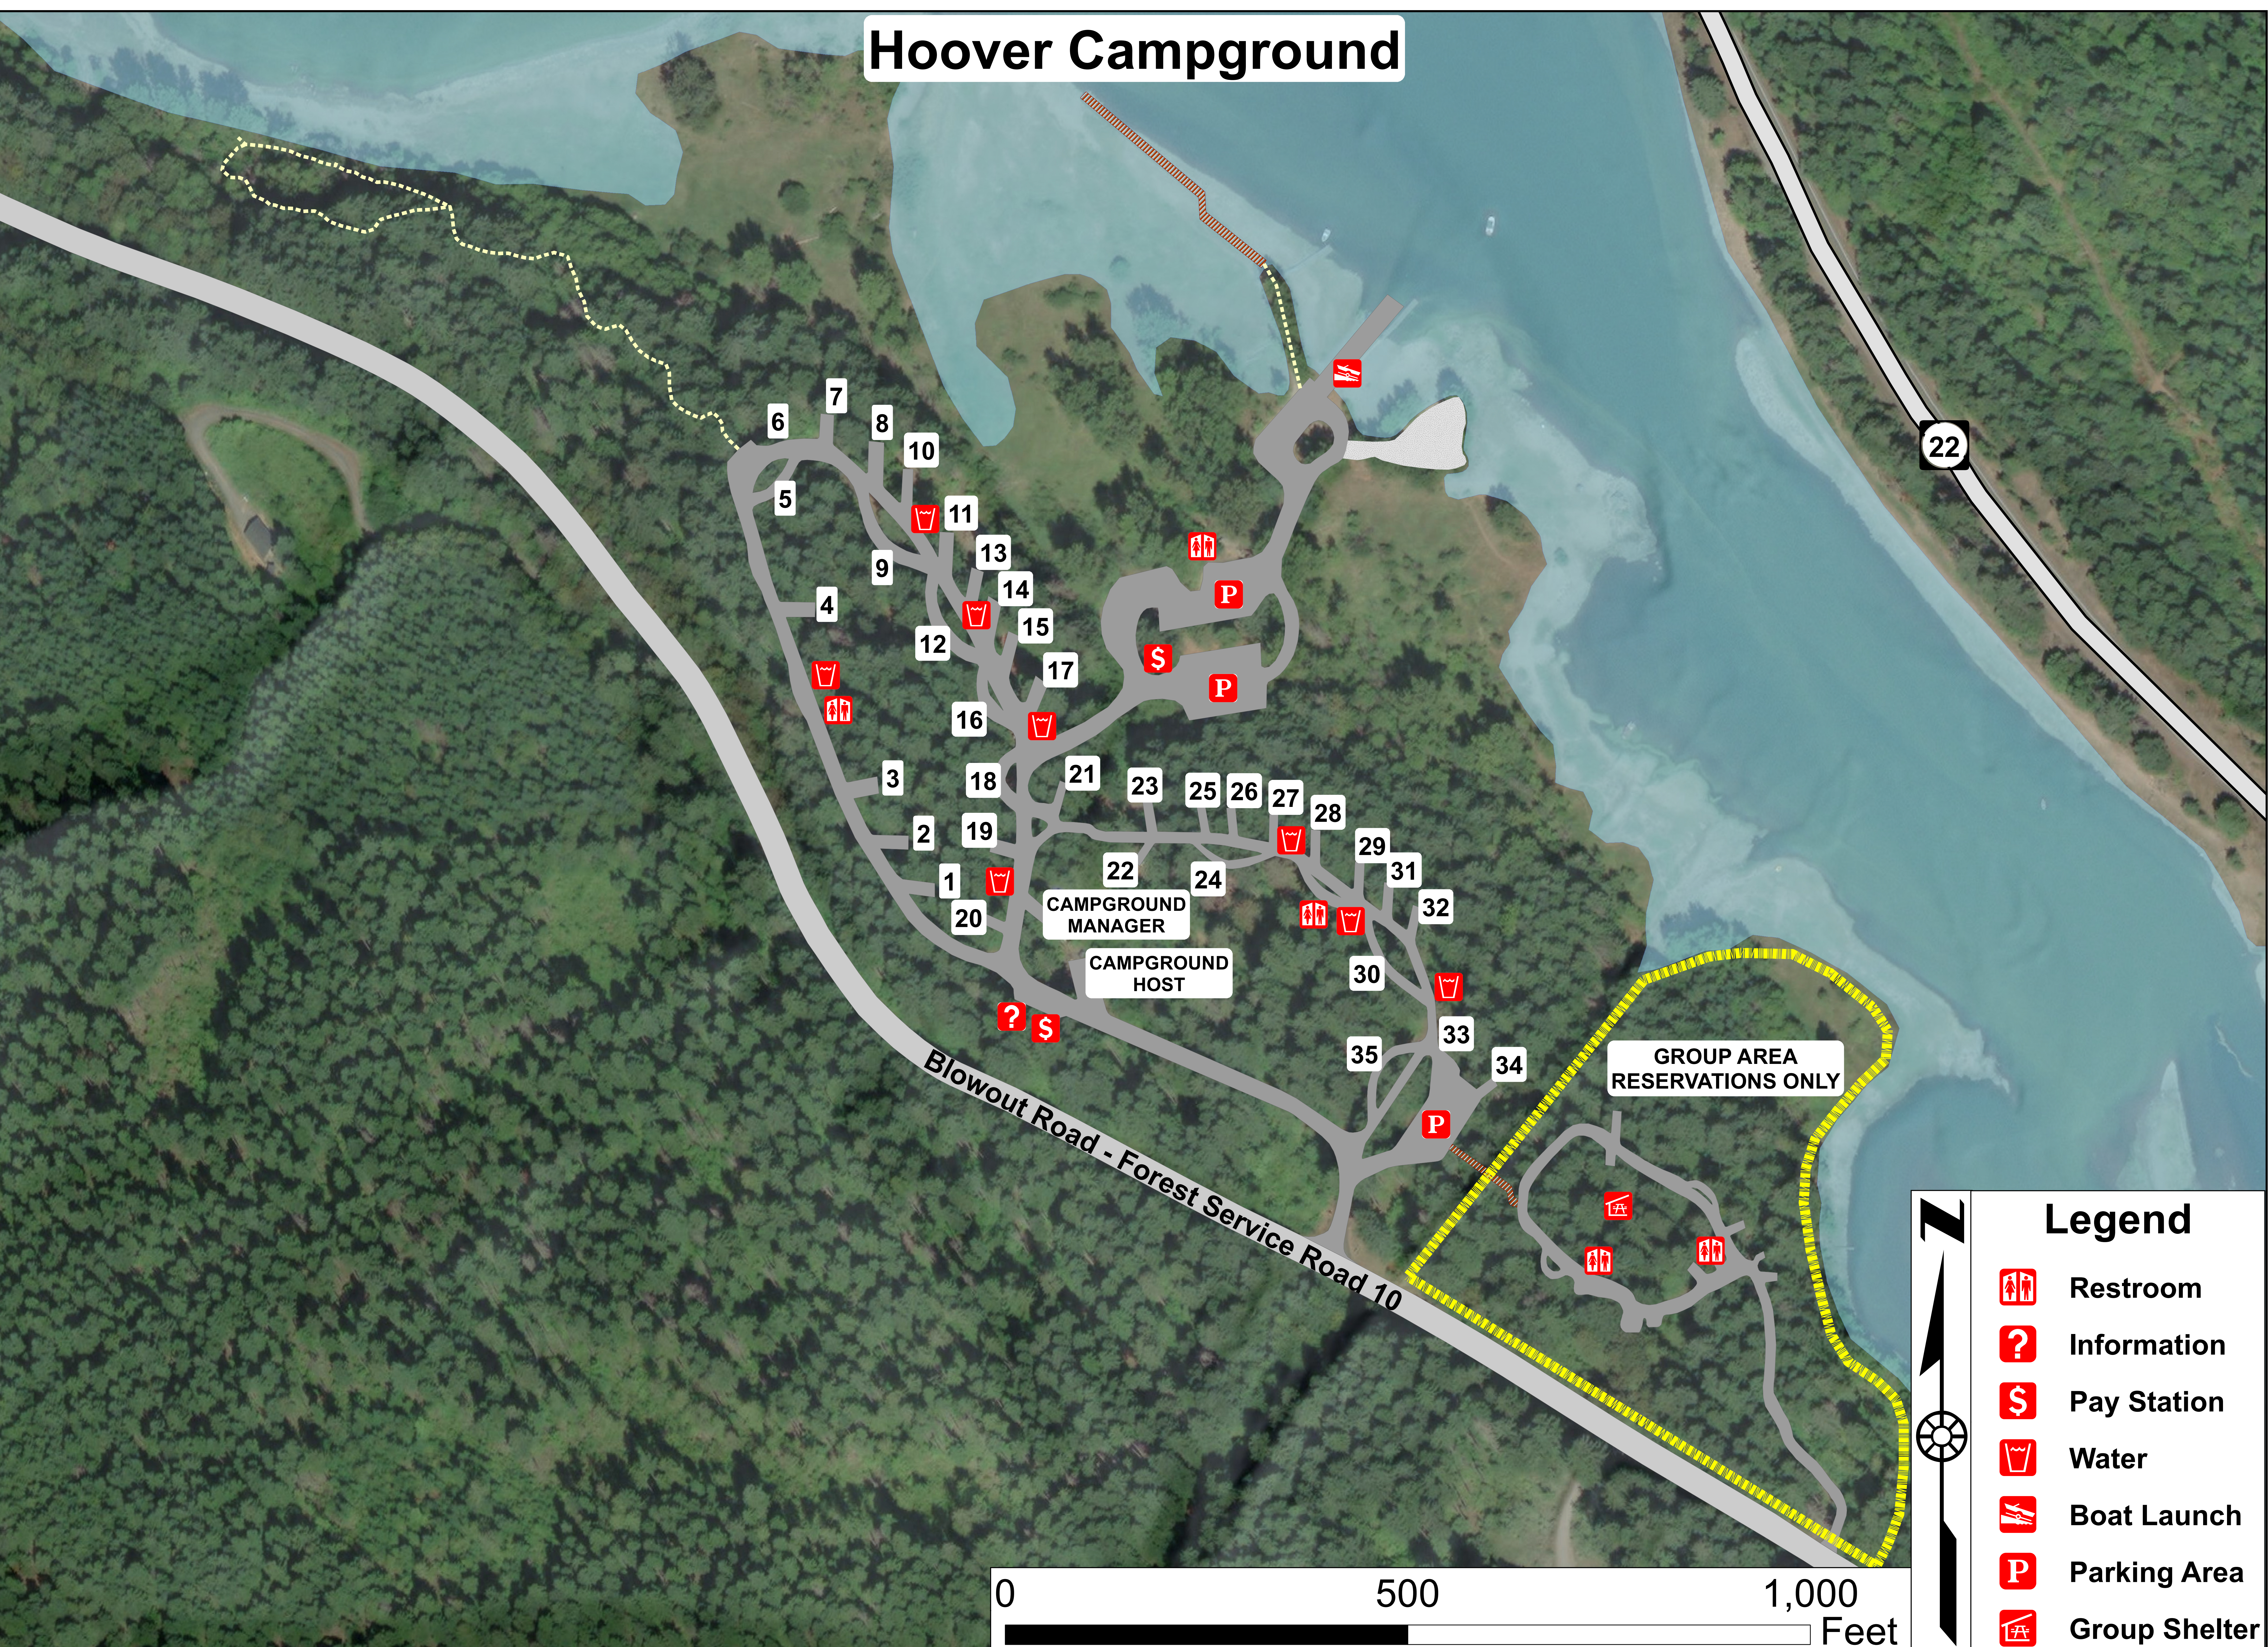

Hoover Campground

Blowout Road - Forest Service Road 10

GROUP AREA RESERVATIONS ONLY

CAMPGROUND MANAGER

CAMPGROUND HOST

- ### Legend
- Restroom
 - Information
 - Pay Station
 - Water
 - Boat Launch
 - Parking Area
 - Group Shelter

0 500 1,000 Feet