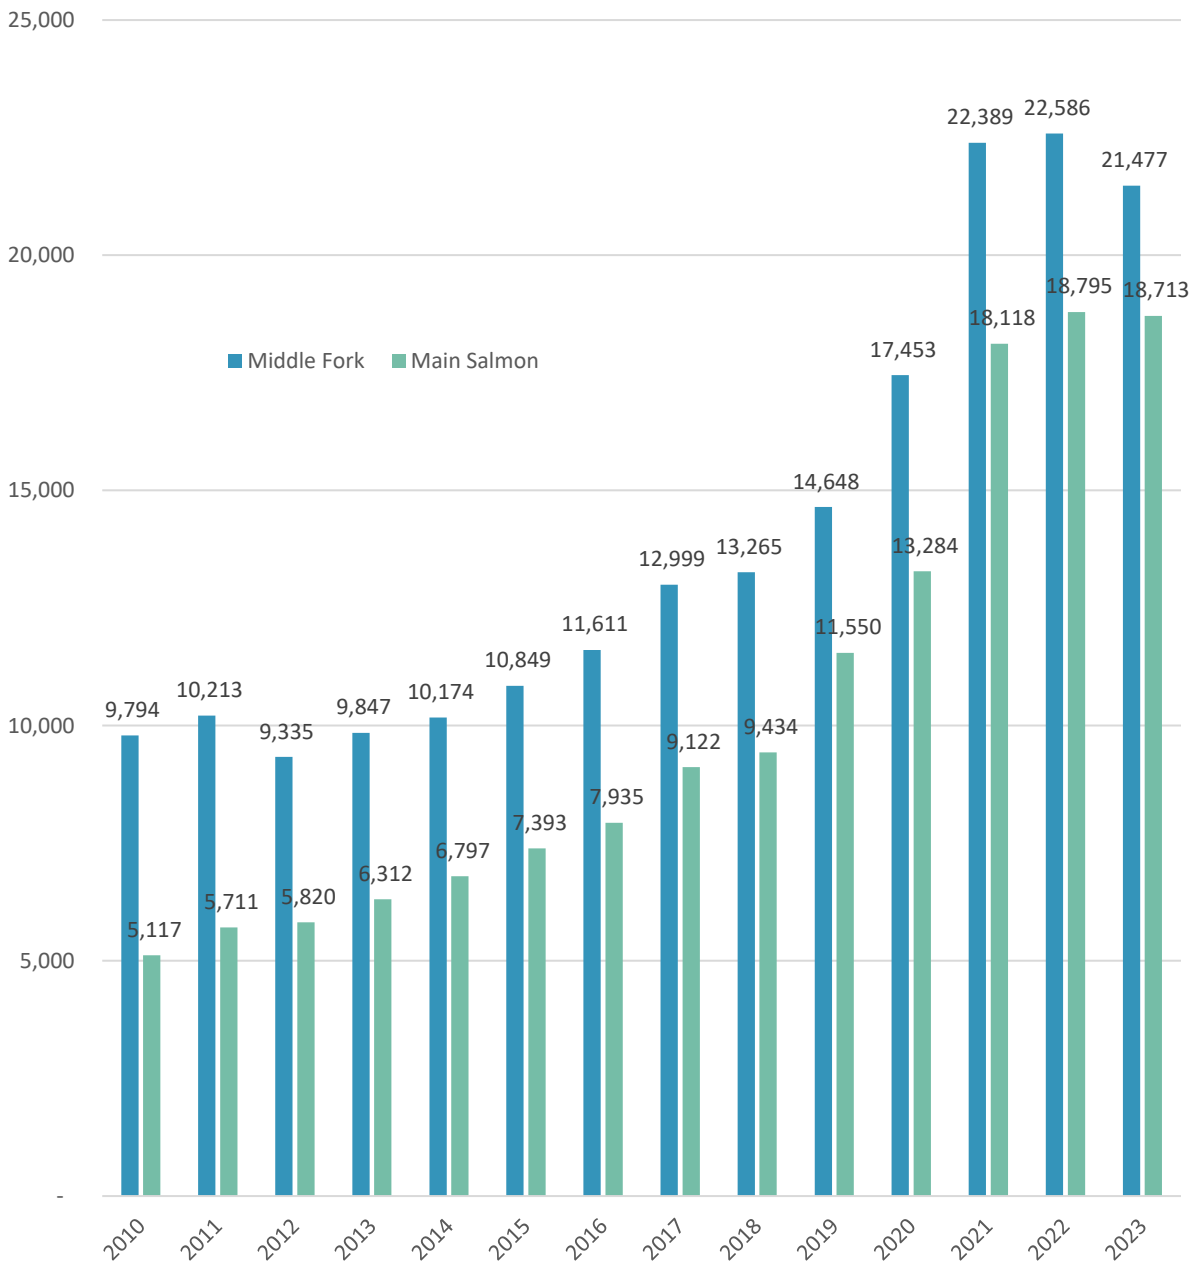

Lottery Applications for Middle Fork and Main Salmon Rivers

Odds of Drawing a Permit on the Middle Fork and Main Salmon Rivers (1 in X)

The spike in 2021 was due to a reduced number of available launches from deferred (rollover) 2020 reservations which resulted from the COVID-19 pandemic.