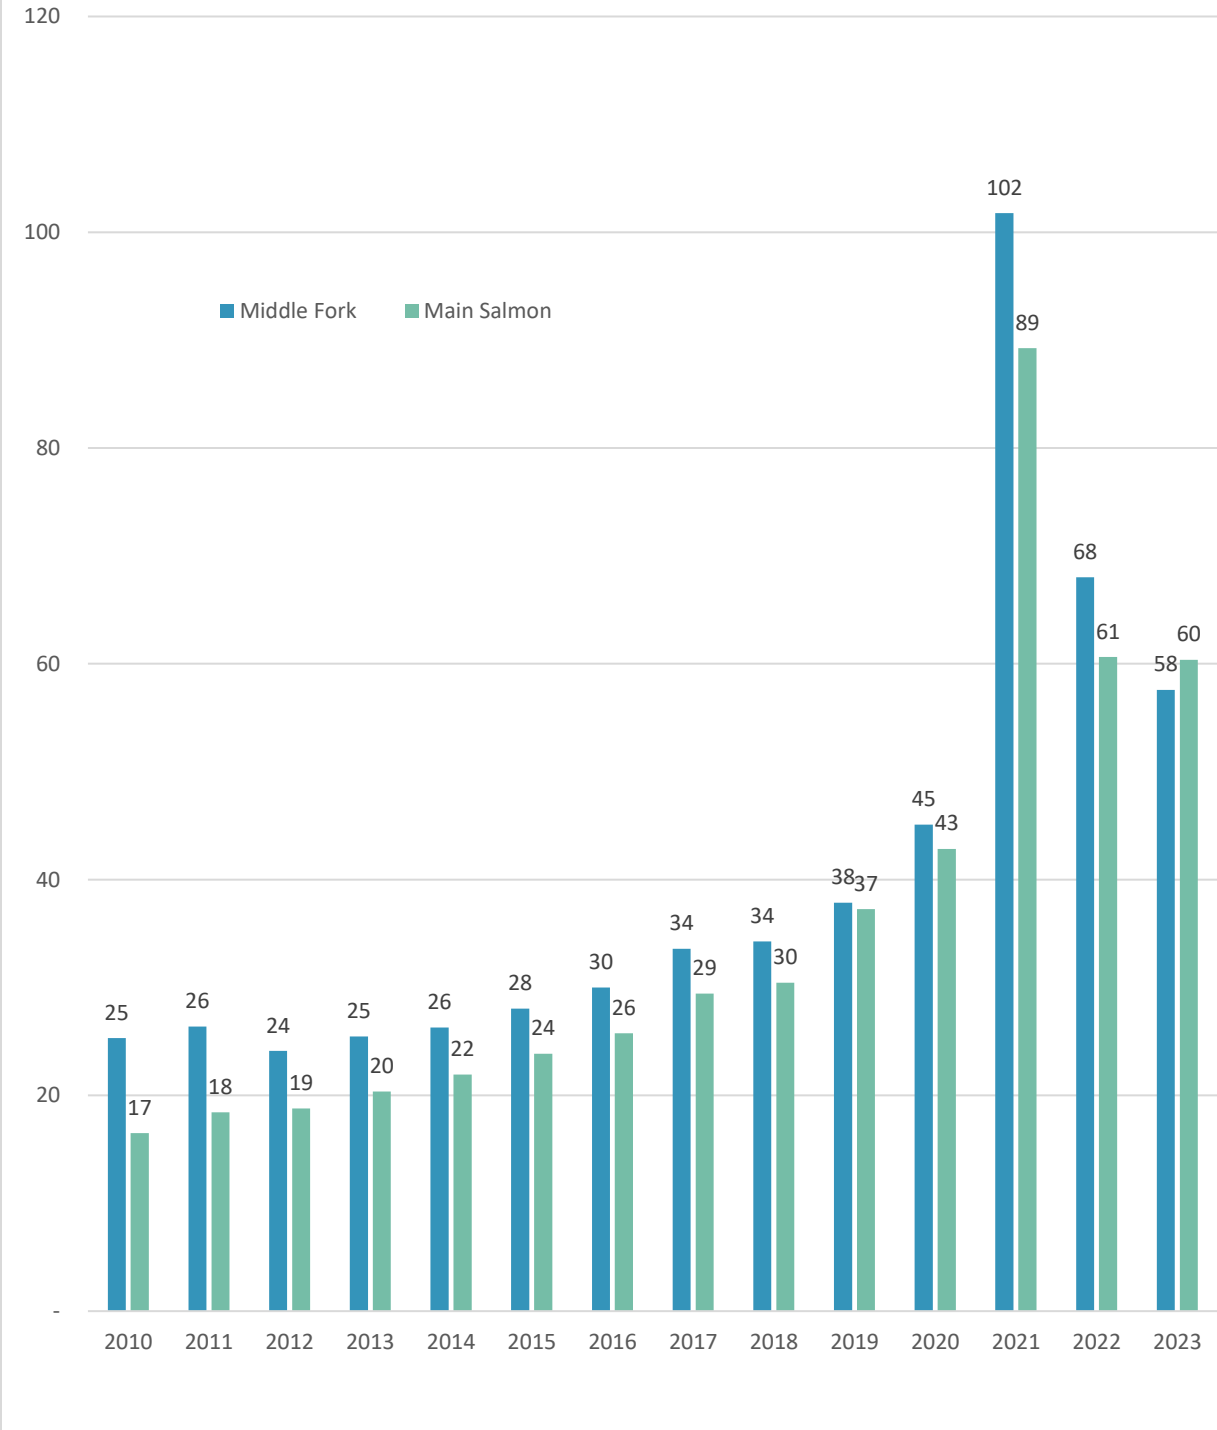

Lottery Applications for Middle Fork and Main Salmon Rivers

Odds of Drawing a Permit on the Middle Fork and Main Salmon Rivers (1 in X)

The spike in 2021 was due to a reduced number of available launches from deferred (rollover) 2020 reservations which resulted from the COVID-19 pandemic.