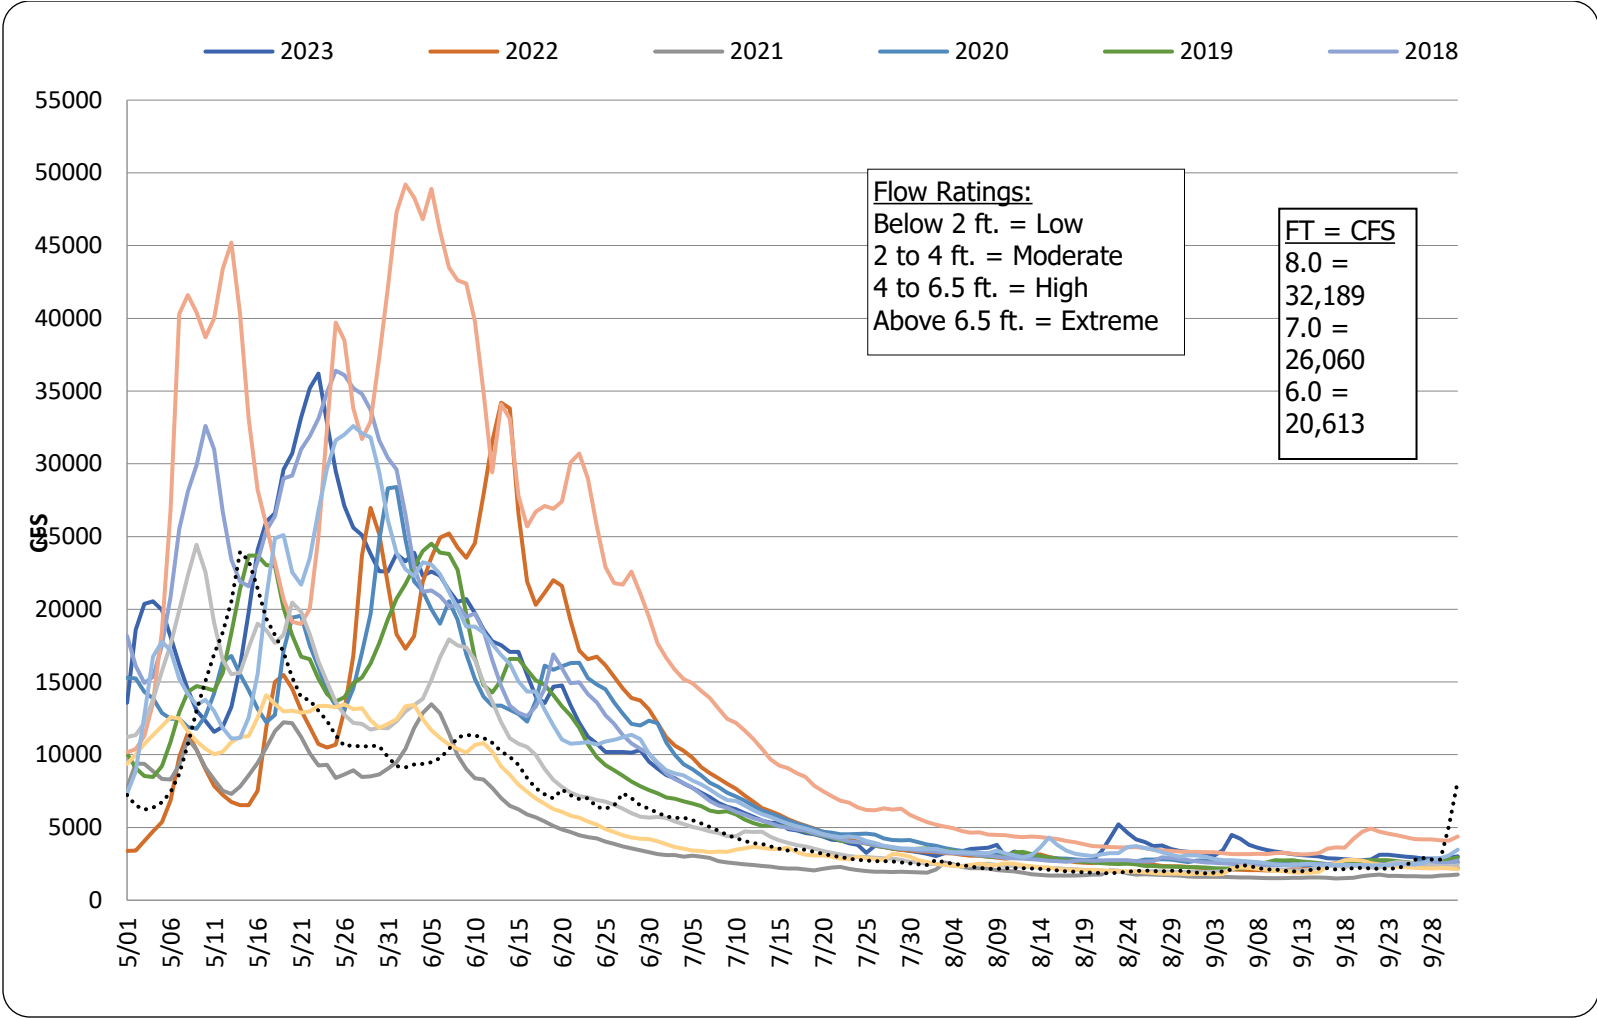

**Middle Fork of the Salmon River Hydrology Chart**

**Main Salmon River Hydrology Chart**