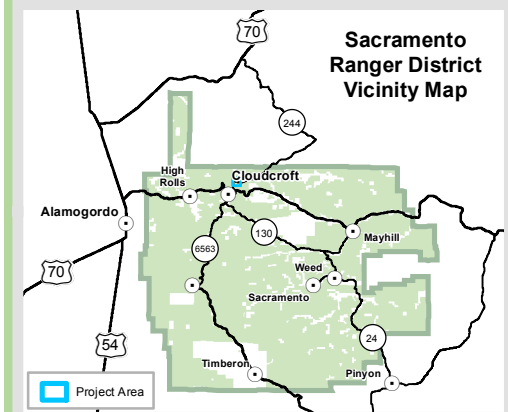

## Lincoln National Forest Sacramento Ranger District

### Observatory Public Fuelwood

From Cloudcroft.  
Drive East on Highway 82 for approximately 1 Mile.

Turn LEFT on Highway 244.  
Continue on 244 for approximately 1 1/2 Miles.

Public Fuelwood area is on the North side of highway 244 only.  
Cutting is allowed for Dead and Down, including Wood Piles 100 feet from center of powerline.