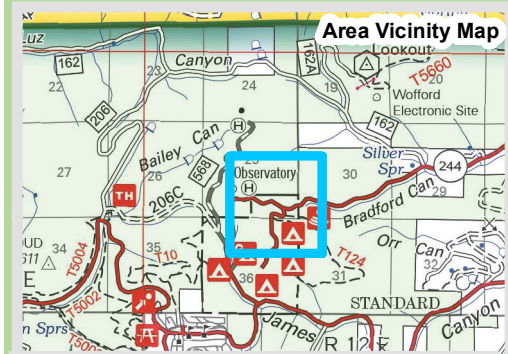

## Lincoln National Forest Sacramento Ranger District

### Observatory Public Fuelwood

From Cloudcroft.  
Drive East on Highway 82 for approximately 1 Mile.

Turn LEFT on Highway 244.  
Continue on 244 for approximately 1 1/2 Miles.

Public Fuelwood area is on the North side of highway 244 only.  
Cutting is allowed for Dead and Down, including Wood Piles 100 feet from center of powerline.