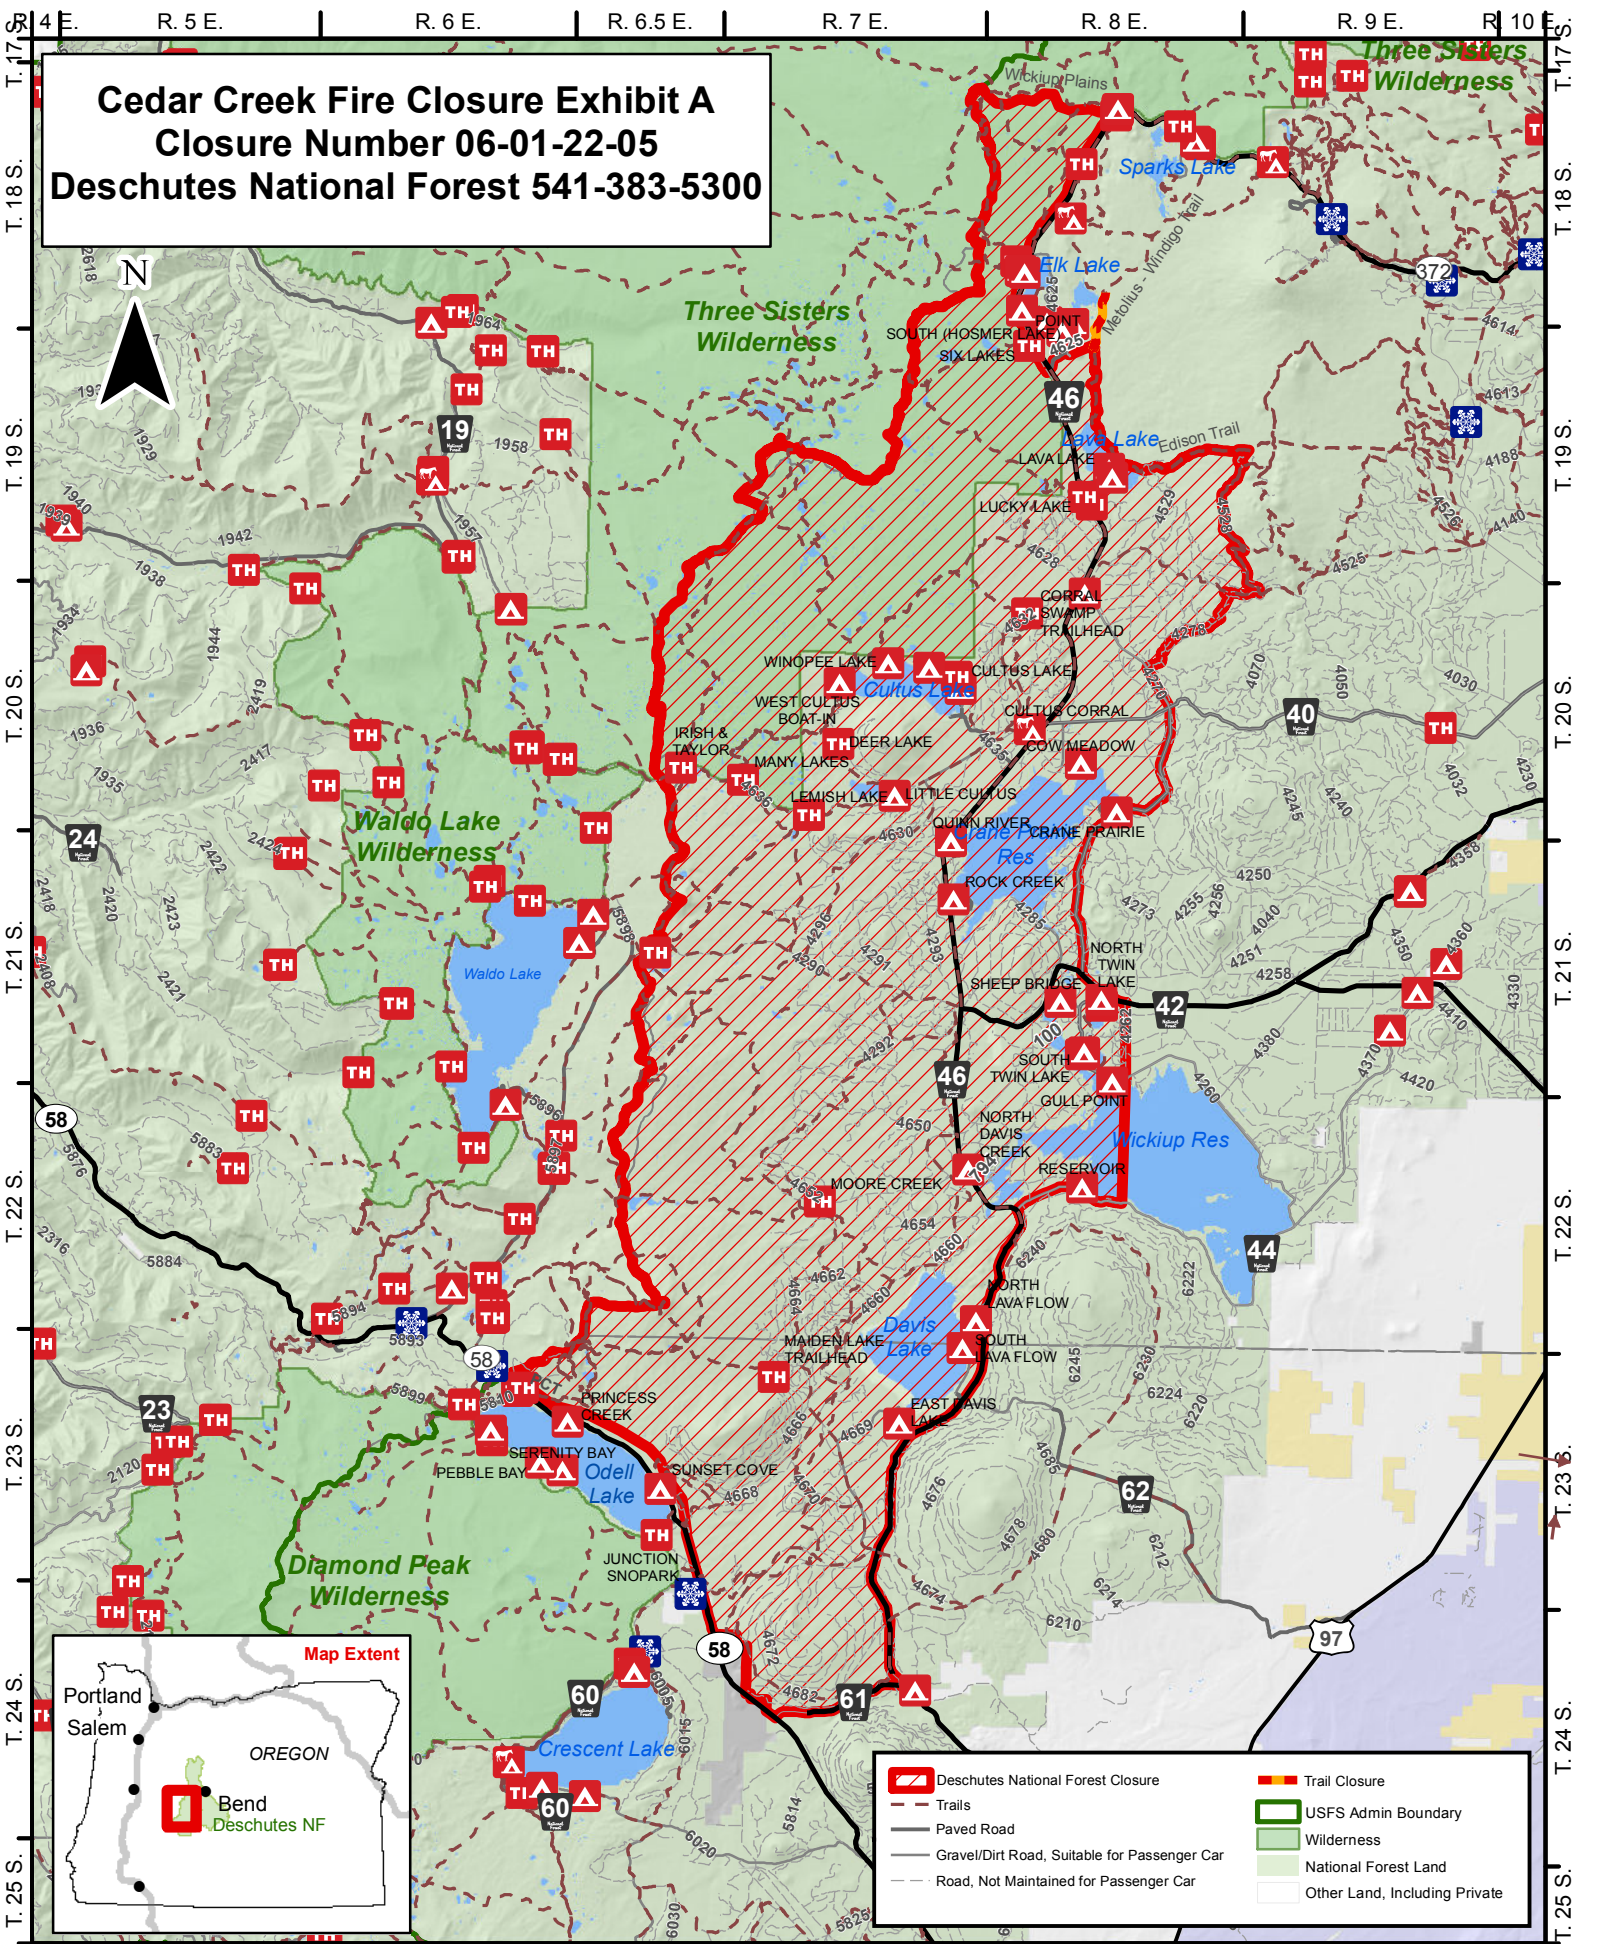

**Cedar Creek Fire Closure Exhibit A**  
**Closure Number 06-01-22-05**  
**Deschutes National Forest 541-383-5300**

- Deschutes National Forest Closure
- Trail Closure
- Trails
- USFS Admin Boundary
- Paved Road
- Wilderness
- Gravel/Dirt Road, Suitable for Passenger Car
- National Forest Land
- Road, Not Maintained for Passenger Car
- Other Land, Including Private