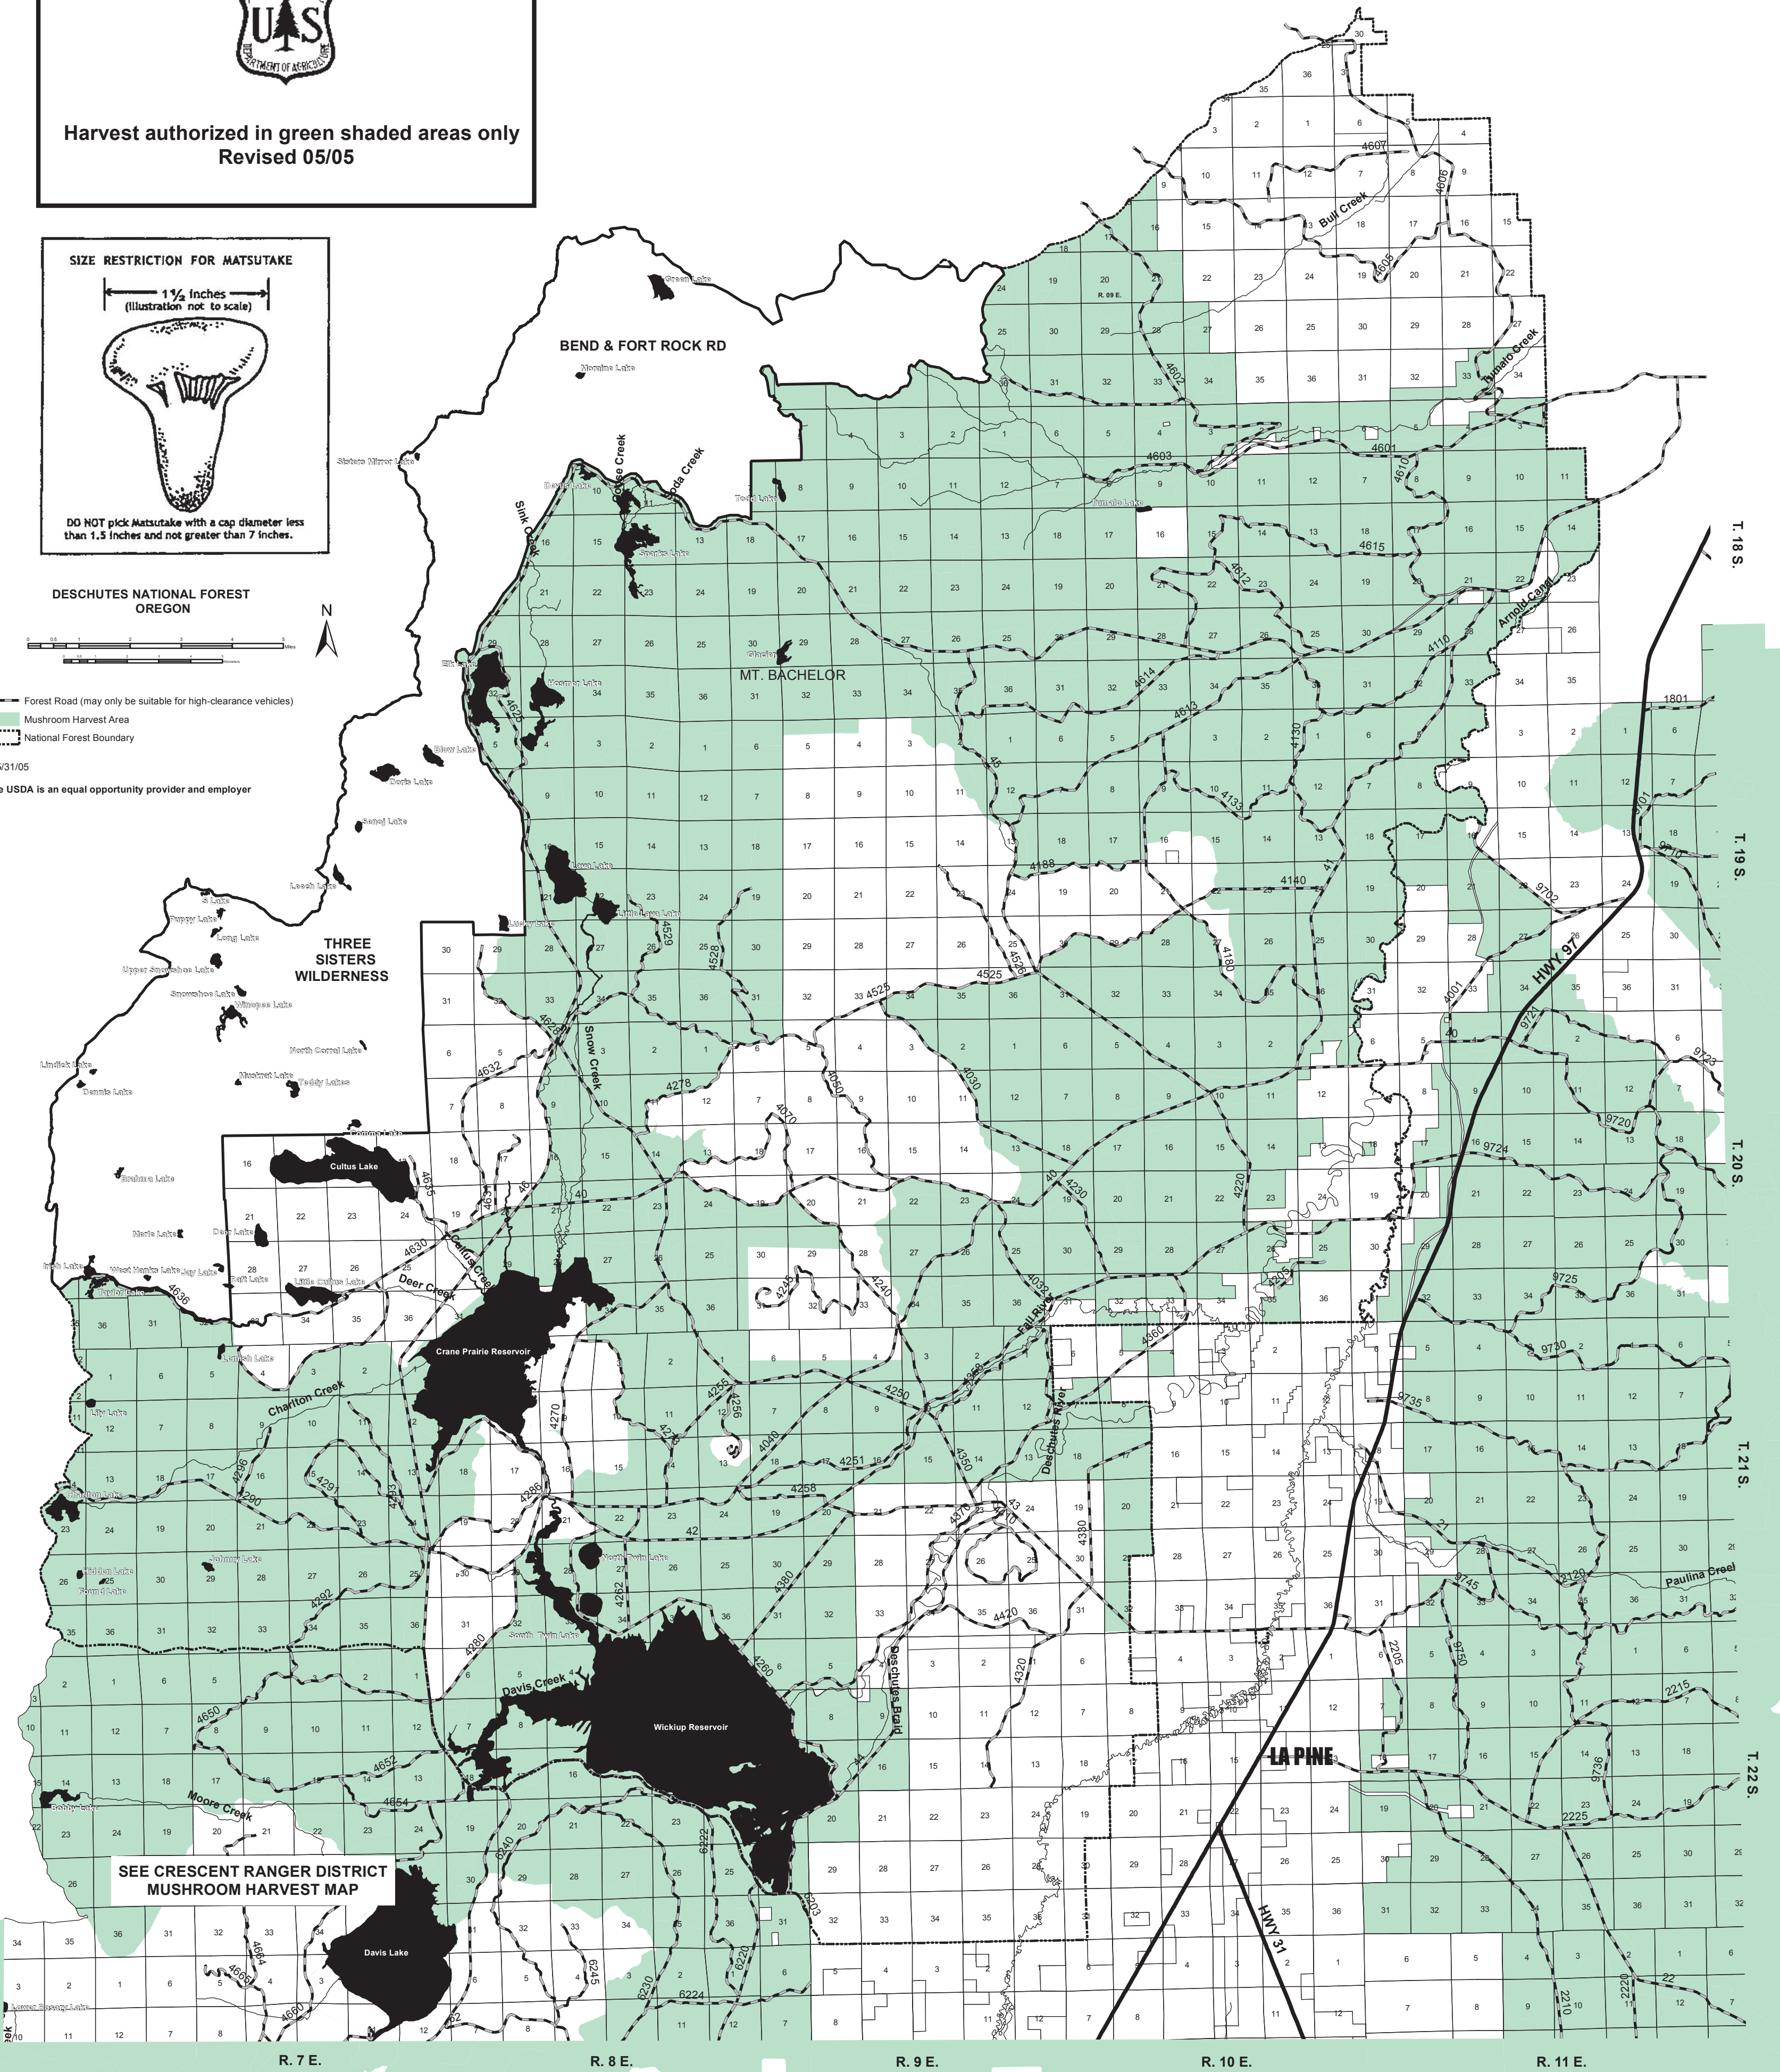

Deschutes National Forest

Mushroom Harvest Map

West Half Bend / Ft. Rock R. D.

Harvest authorized in green shaded areas only
Revised 05/05

SIZE RESTRICTION FOR MATSUTAKE

1 1/2 inches
(Illustration not to scale)

DESCHUTES NATIONAL FOREST
OREGON

- Forest Road (may only be suitable for high-clearance vehicles)
- Mushroom Harvest Area
- National Forest Boundary

05/31/05

The USDA is an equal opportunity provider and employer

SEE CRESCENT RANGER DISTRICT
MUSHROOM HARVEST MAP