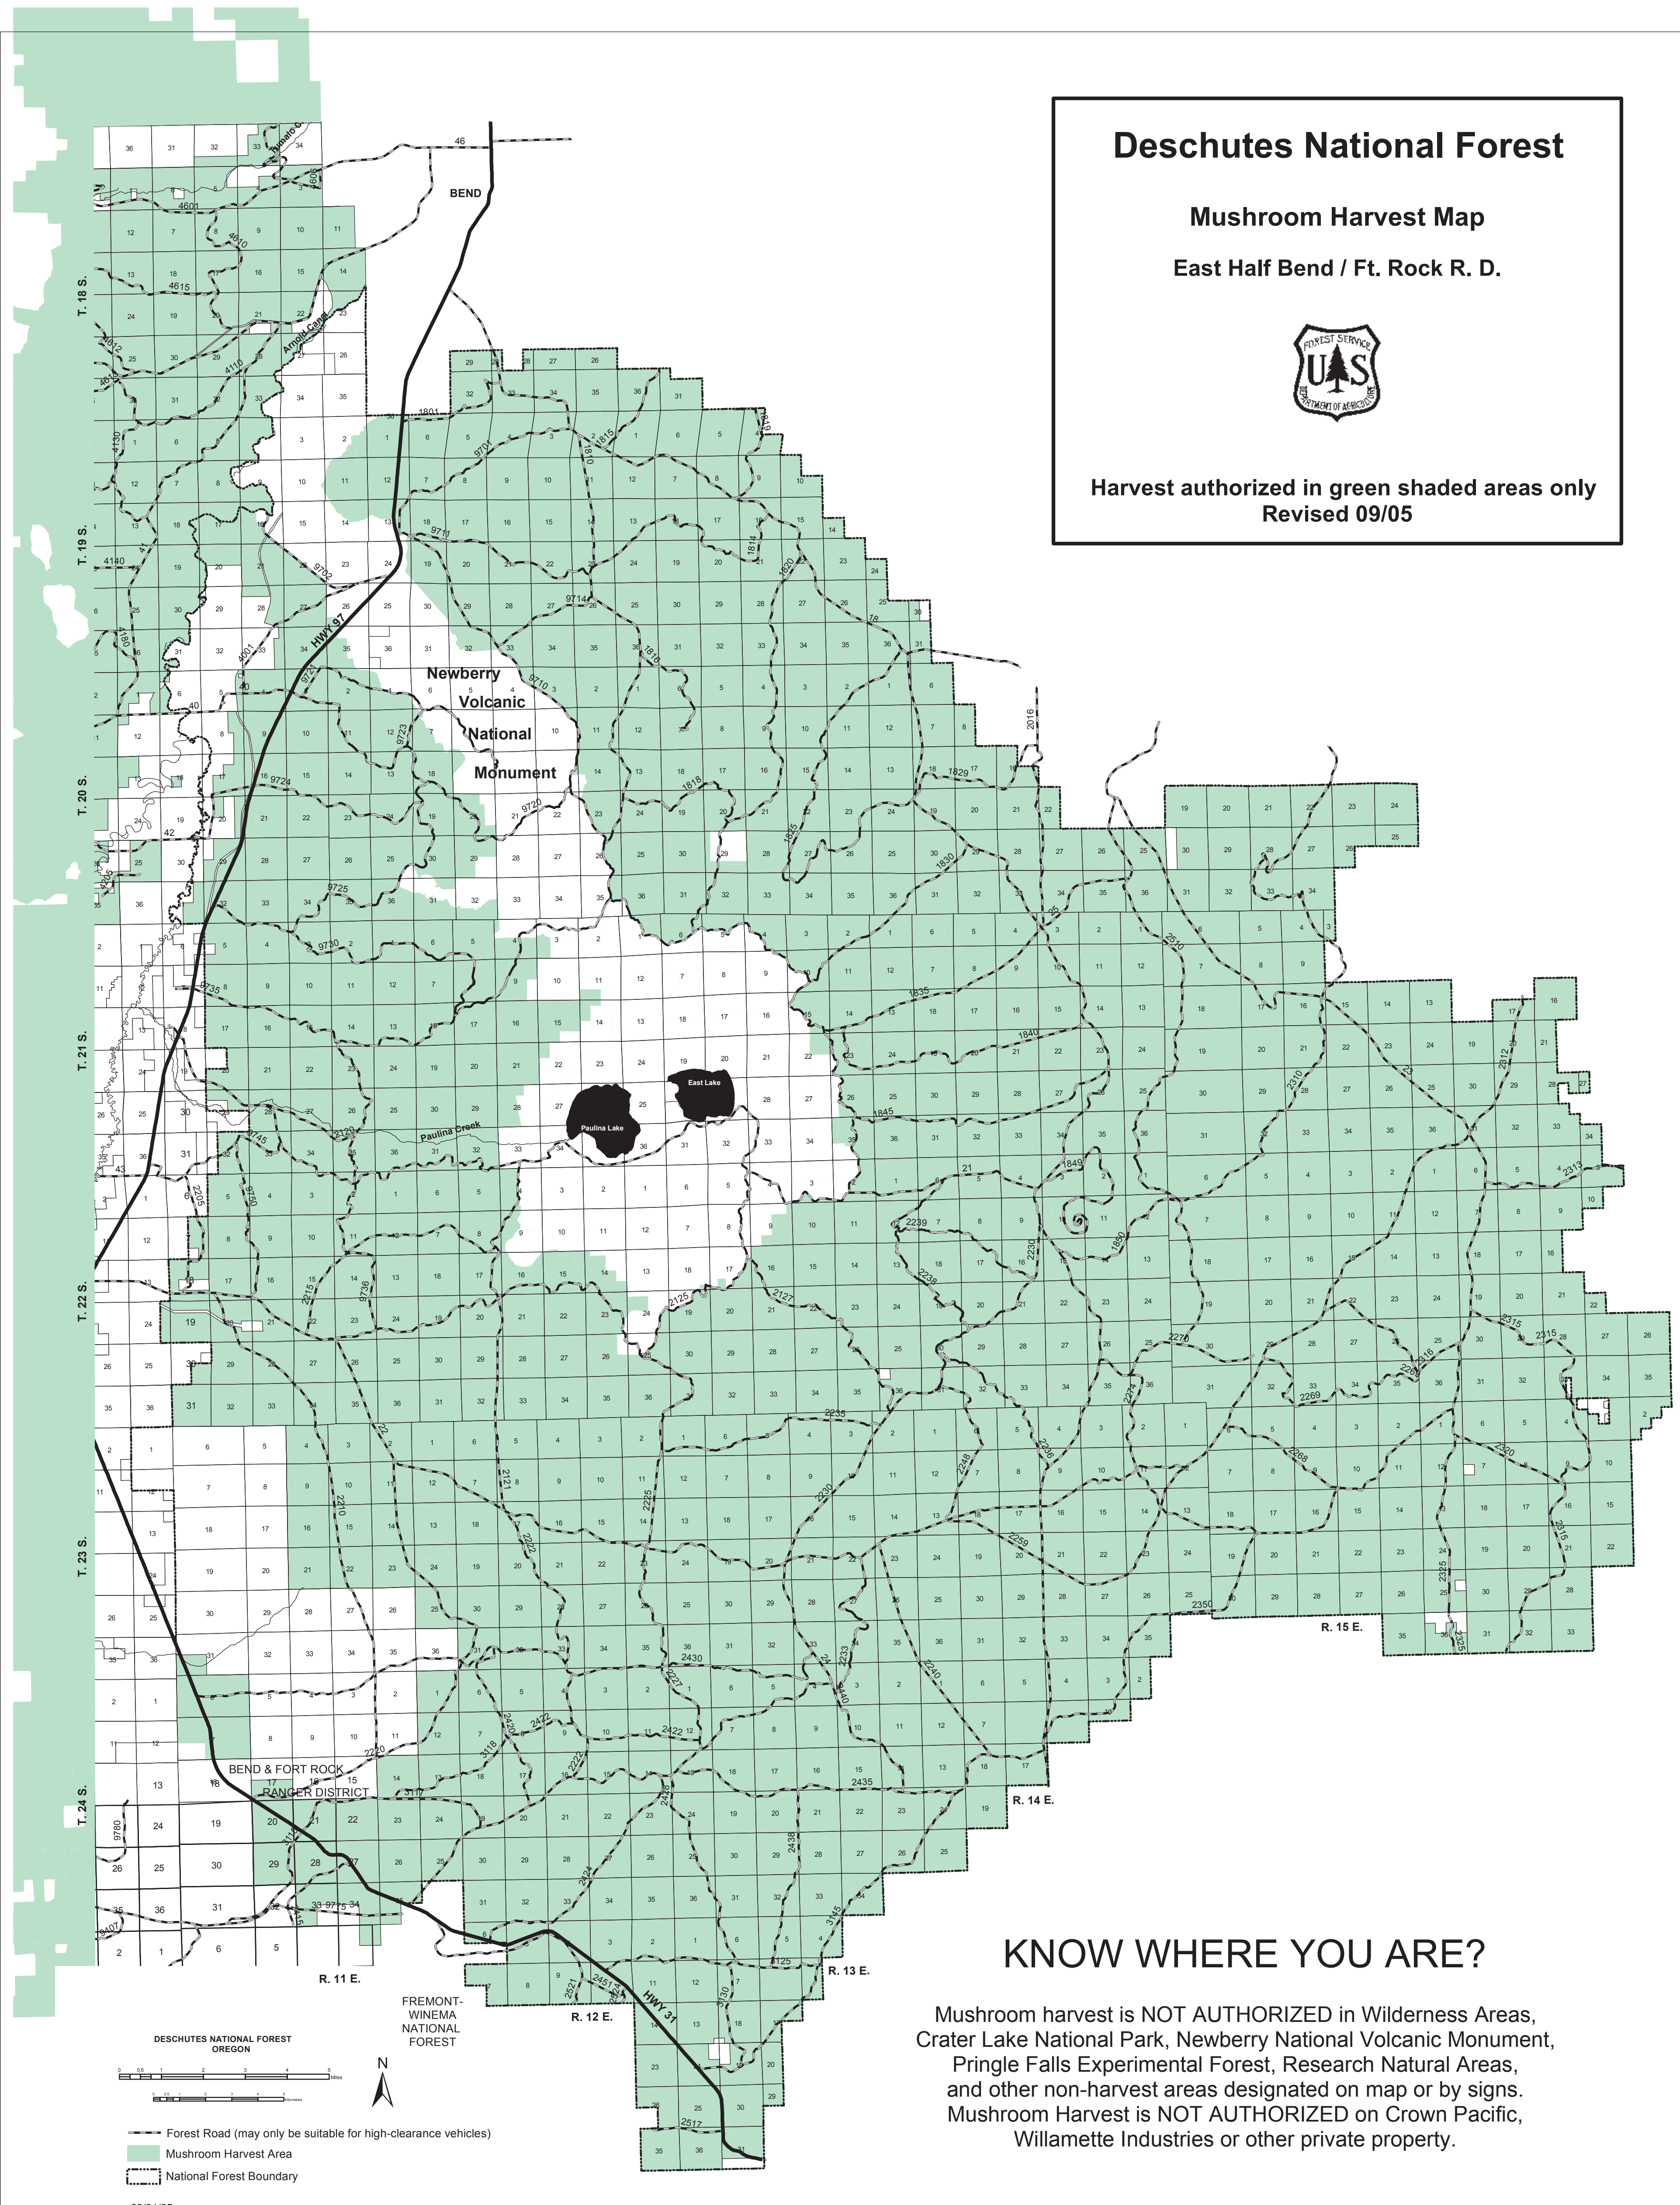

Deschutes National Forest

Mushroom Harvest Map East Half Bend / Ft. Rock R. D.

Harvest authorized in green shaded areas only
Revised 09/05

KNOW WHERE YOU ARE?

Mushroom harvest is NOT AUTHORIZED in Wilderness Areas, Crater Lake National Park, Newberry National Volcanic Monument, Pringle Falls Experimental Forest, Research Natural Areas, and other non-harvest areas designated on map or by signs. Mushroom Harvest is NOT AUTHORIZED on Crown Pacific, Willamette Industries or other private property.