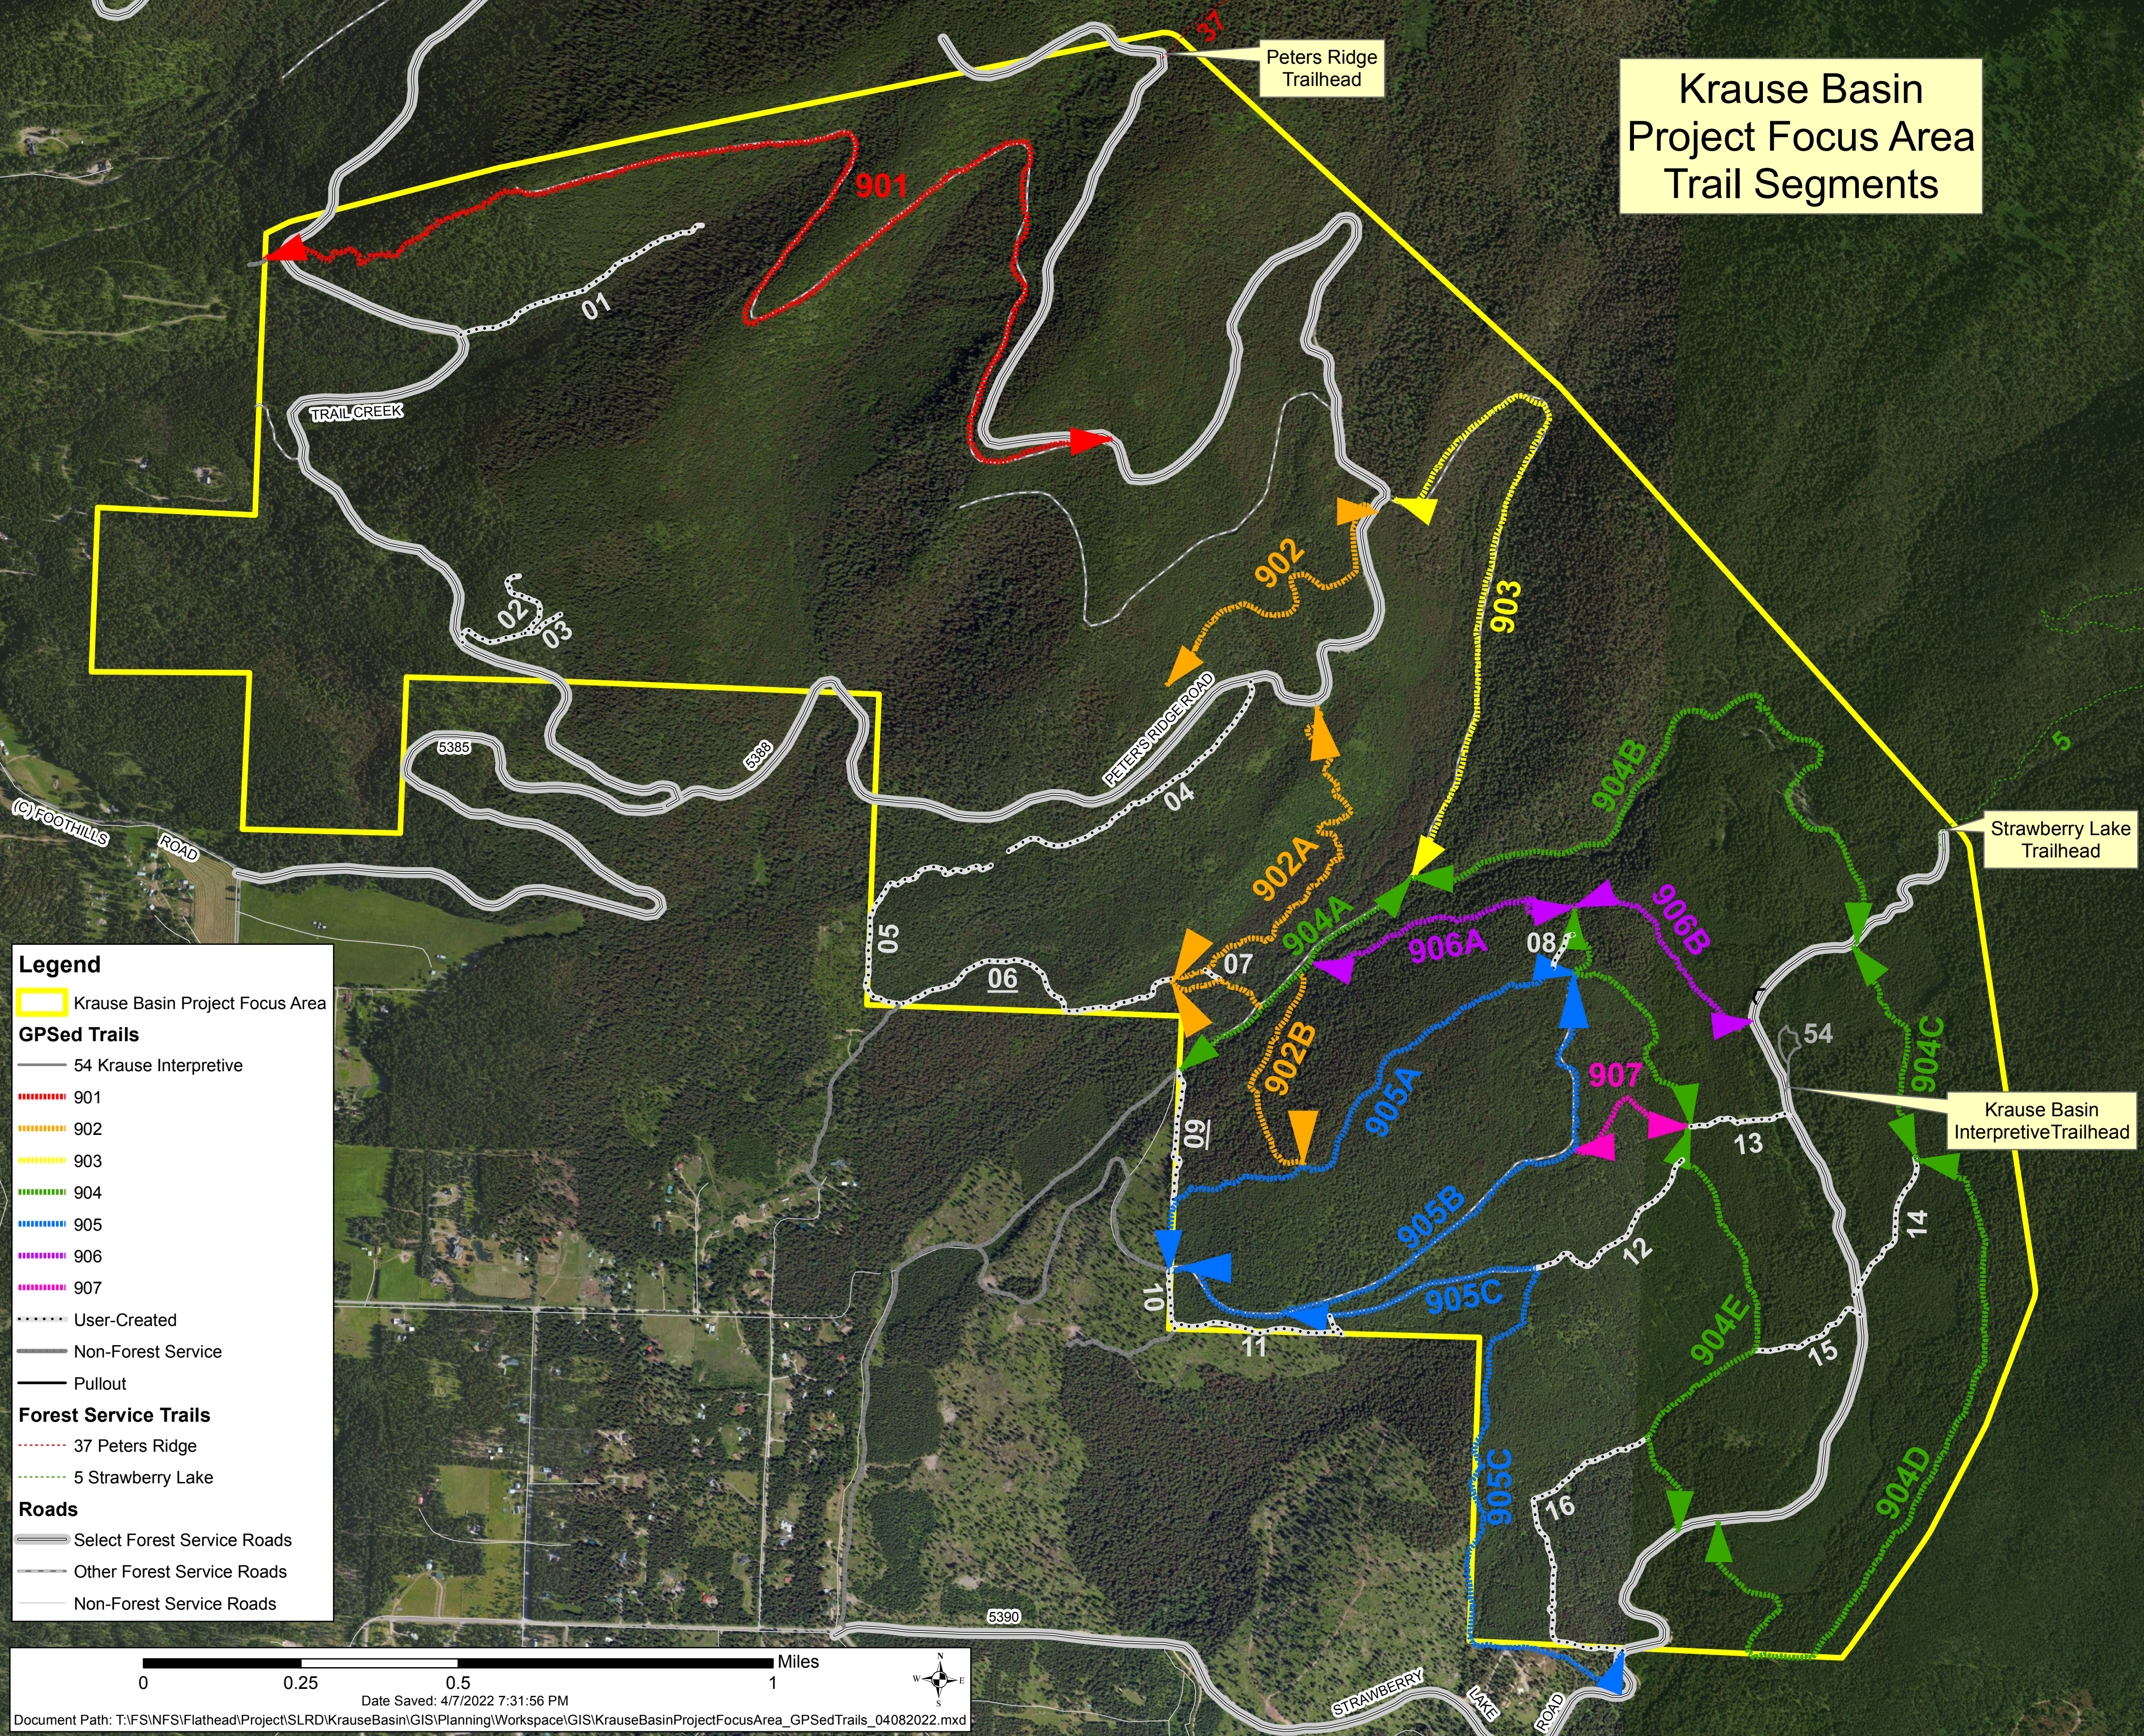

# Krause Basin Project Focus Area Trail Segments

**Legend**

- Krause Basin Project Focus Area

**GPSed Trails**

- 54 Krause Interpretive
- 901
- 902
- 903
- 904
- 905
- 906
- 907
- User-Created
- Non-Forest Service
- Pullout

**Forest Service Trails**

- 37 Peters Ridge
- 5 Strawberry Lake

**Roads**

- Select Forest Service Roads
- Other Forest Service Roads
- Non-Forest Service Roads

0 0.25 0.5 1 Miles

Date Saved: 4/7/2022 7:31:56 PM

Document Path: T:\FS\NFS\FIathead\Project\SLRD\KrauseBasin\GIS\Planning\Workspace\GIS\KrauseBasinProjectFocusArea\_GPSedTrails\_04082022.mxd

Source: Esri, DigitalGlobe, GeoEye, Earthstar Geographics, CNES/Airbus DS, USDA, USGS, AeroGRID, IGN, and the GIS User Community