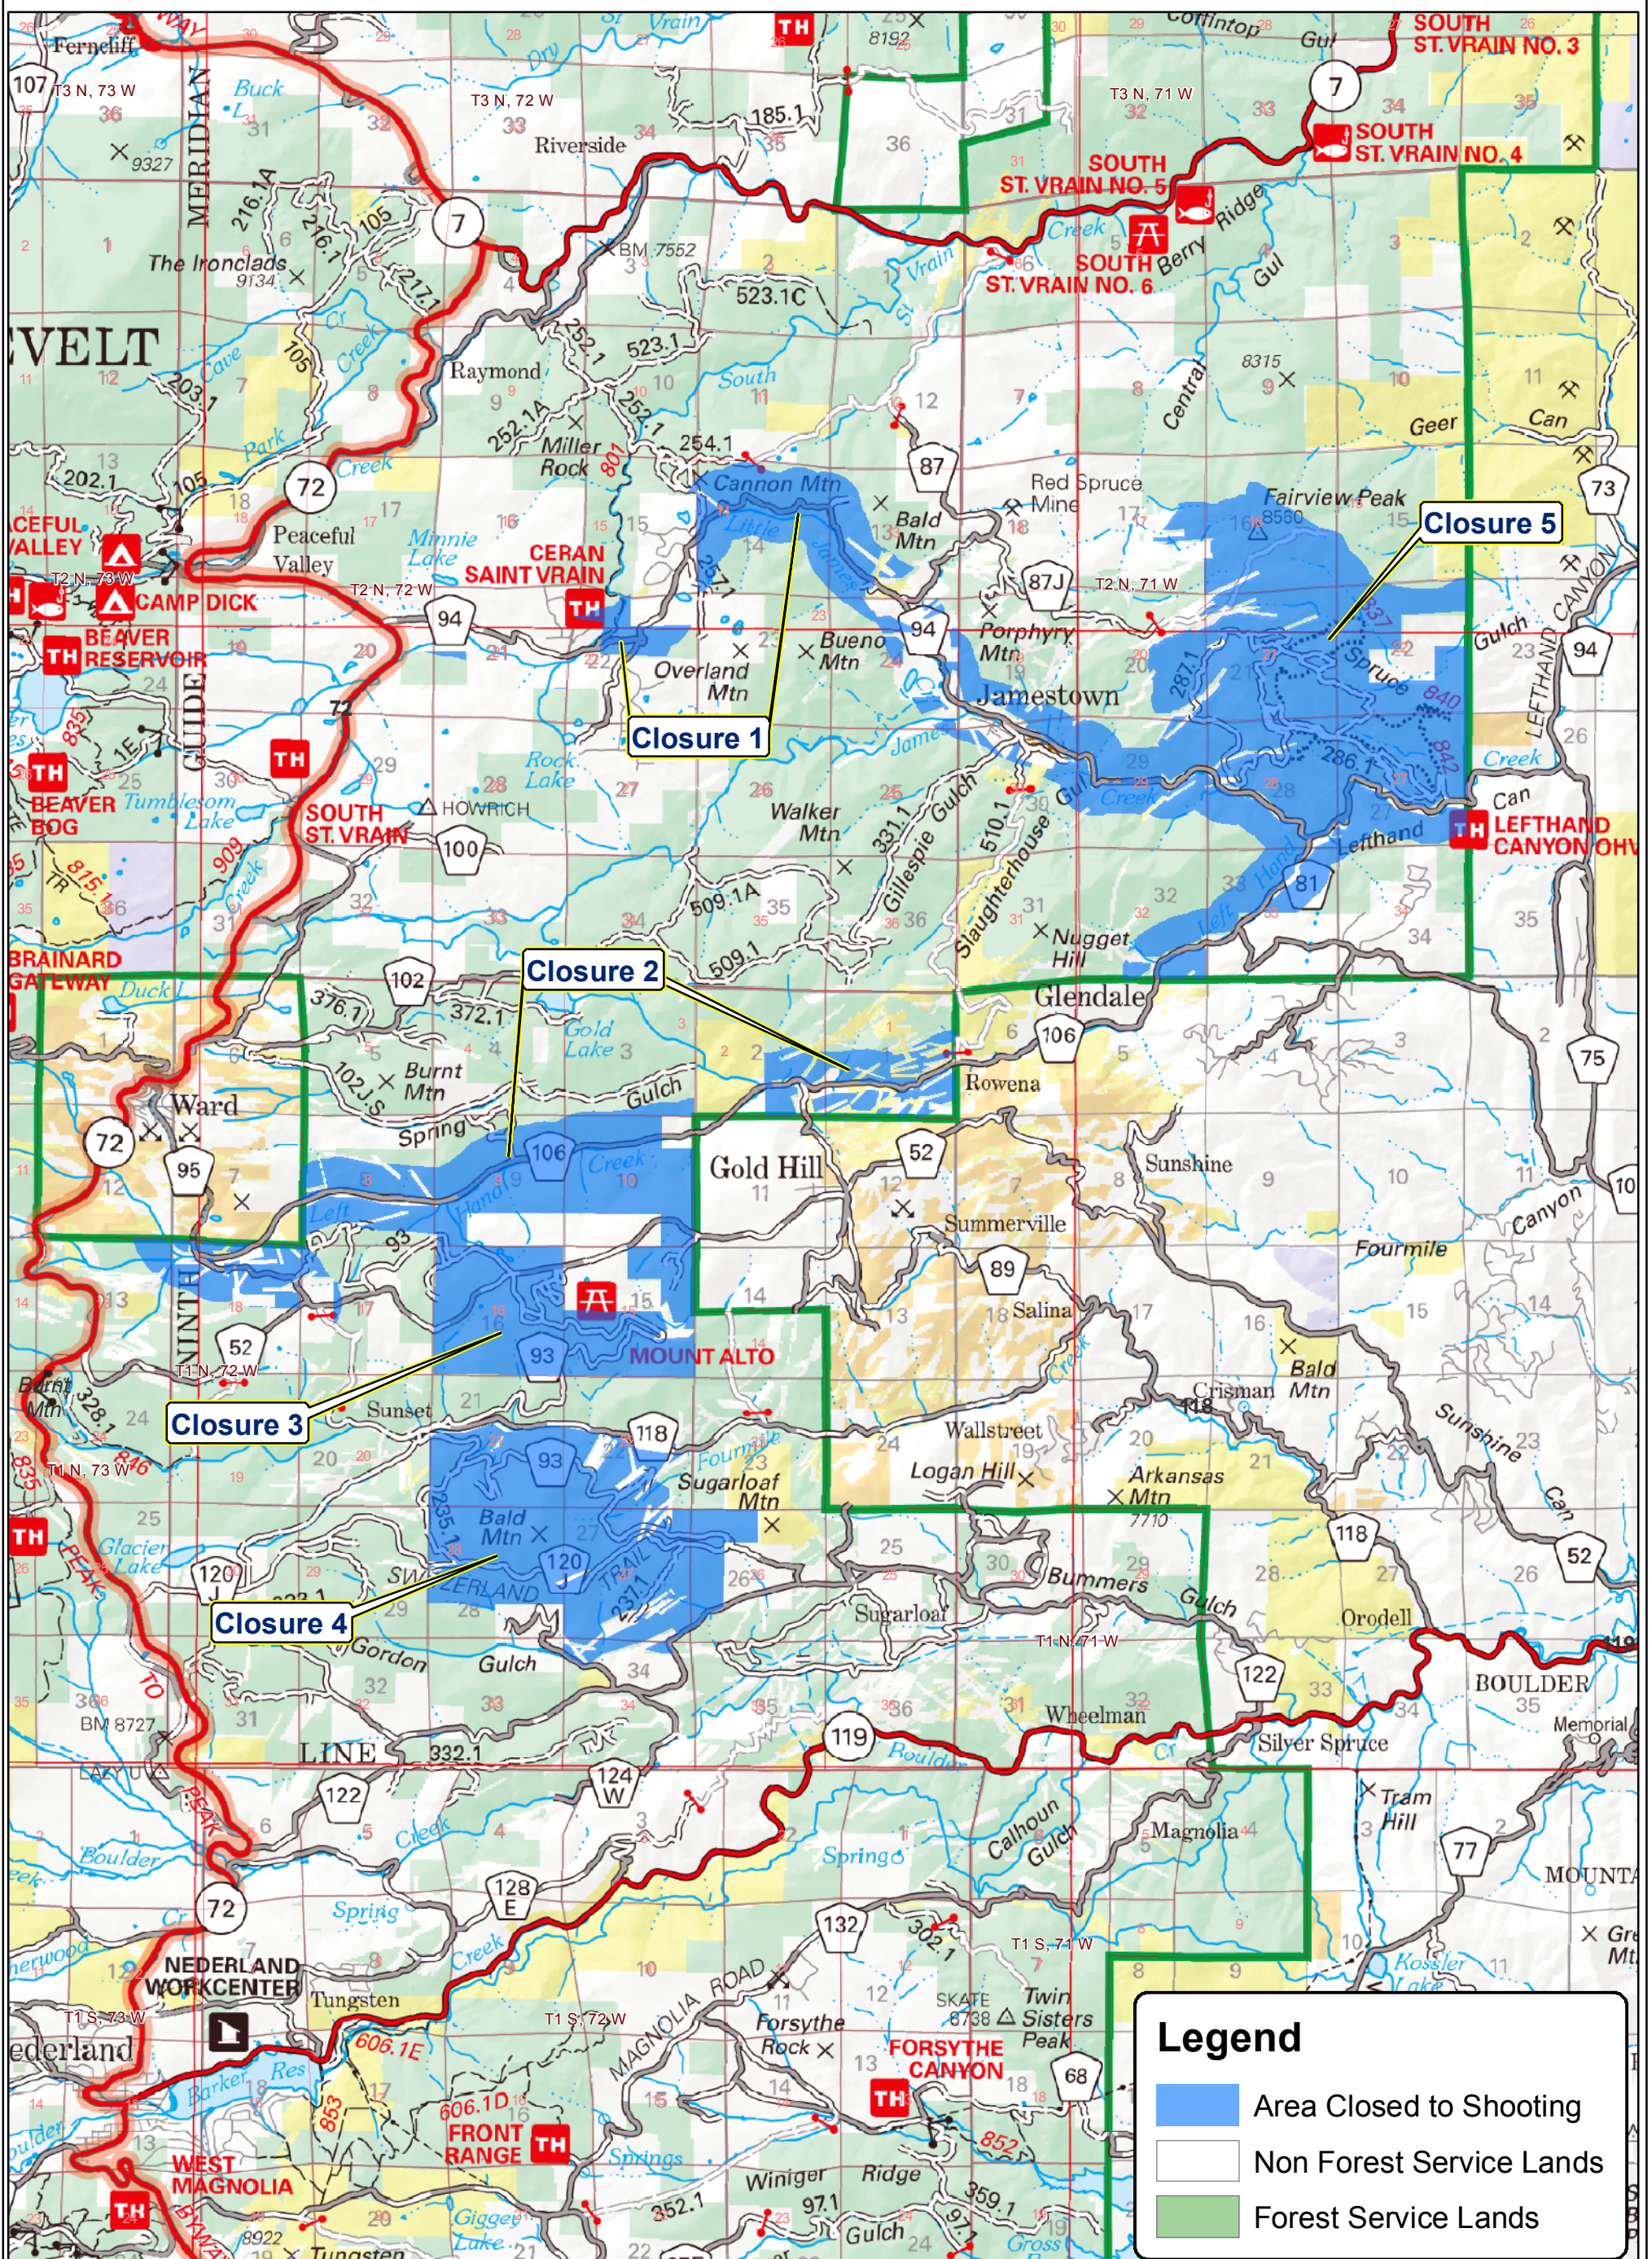

Roosevelt National Forest Boulder Ranger District
Exhibit A: (Applies to National Forest System Lands Only)
Order No. ARP-BRD-2016-02

Legend

- Area Closed to Shooting
- Non Forest Service Lands
- Forest Service Lands