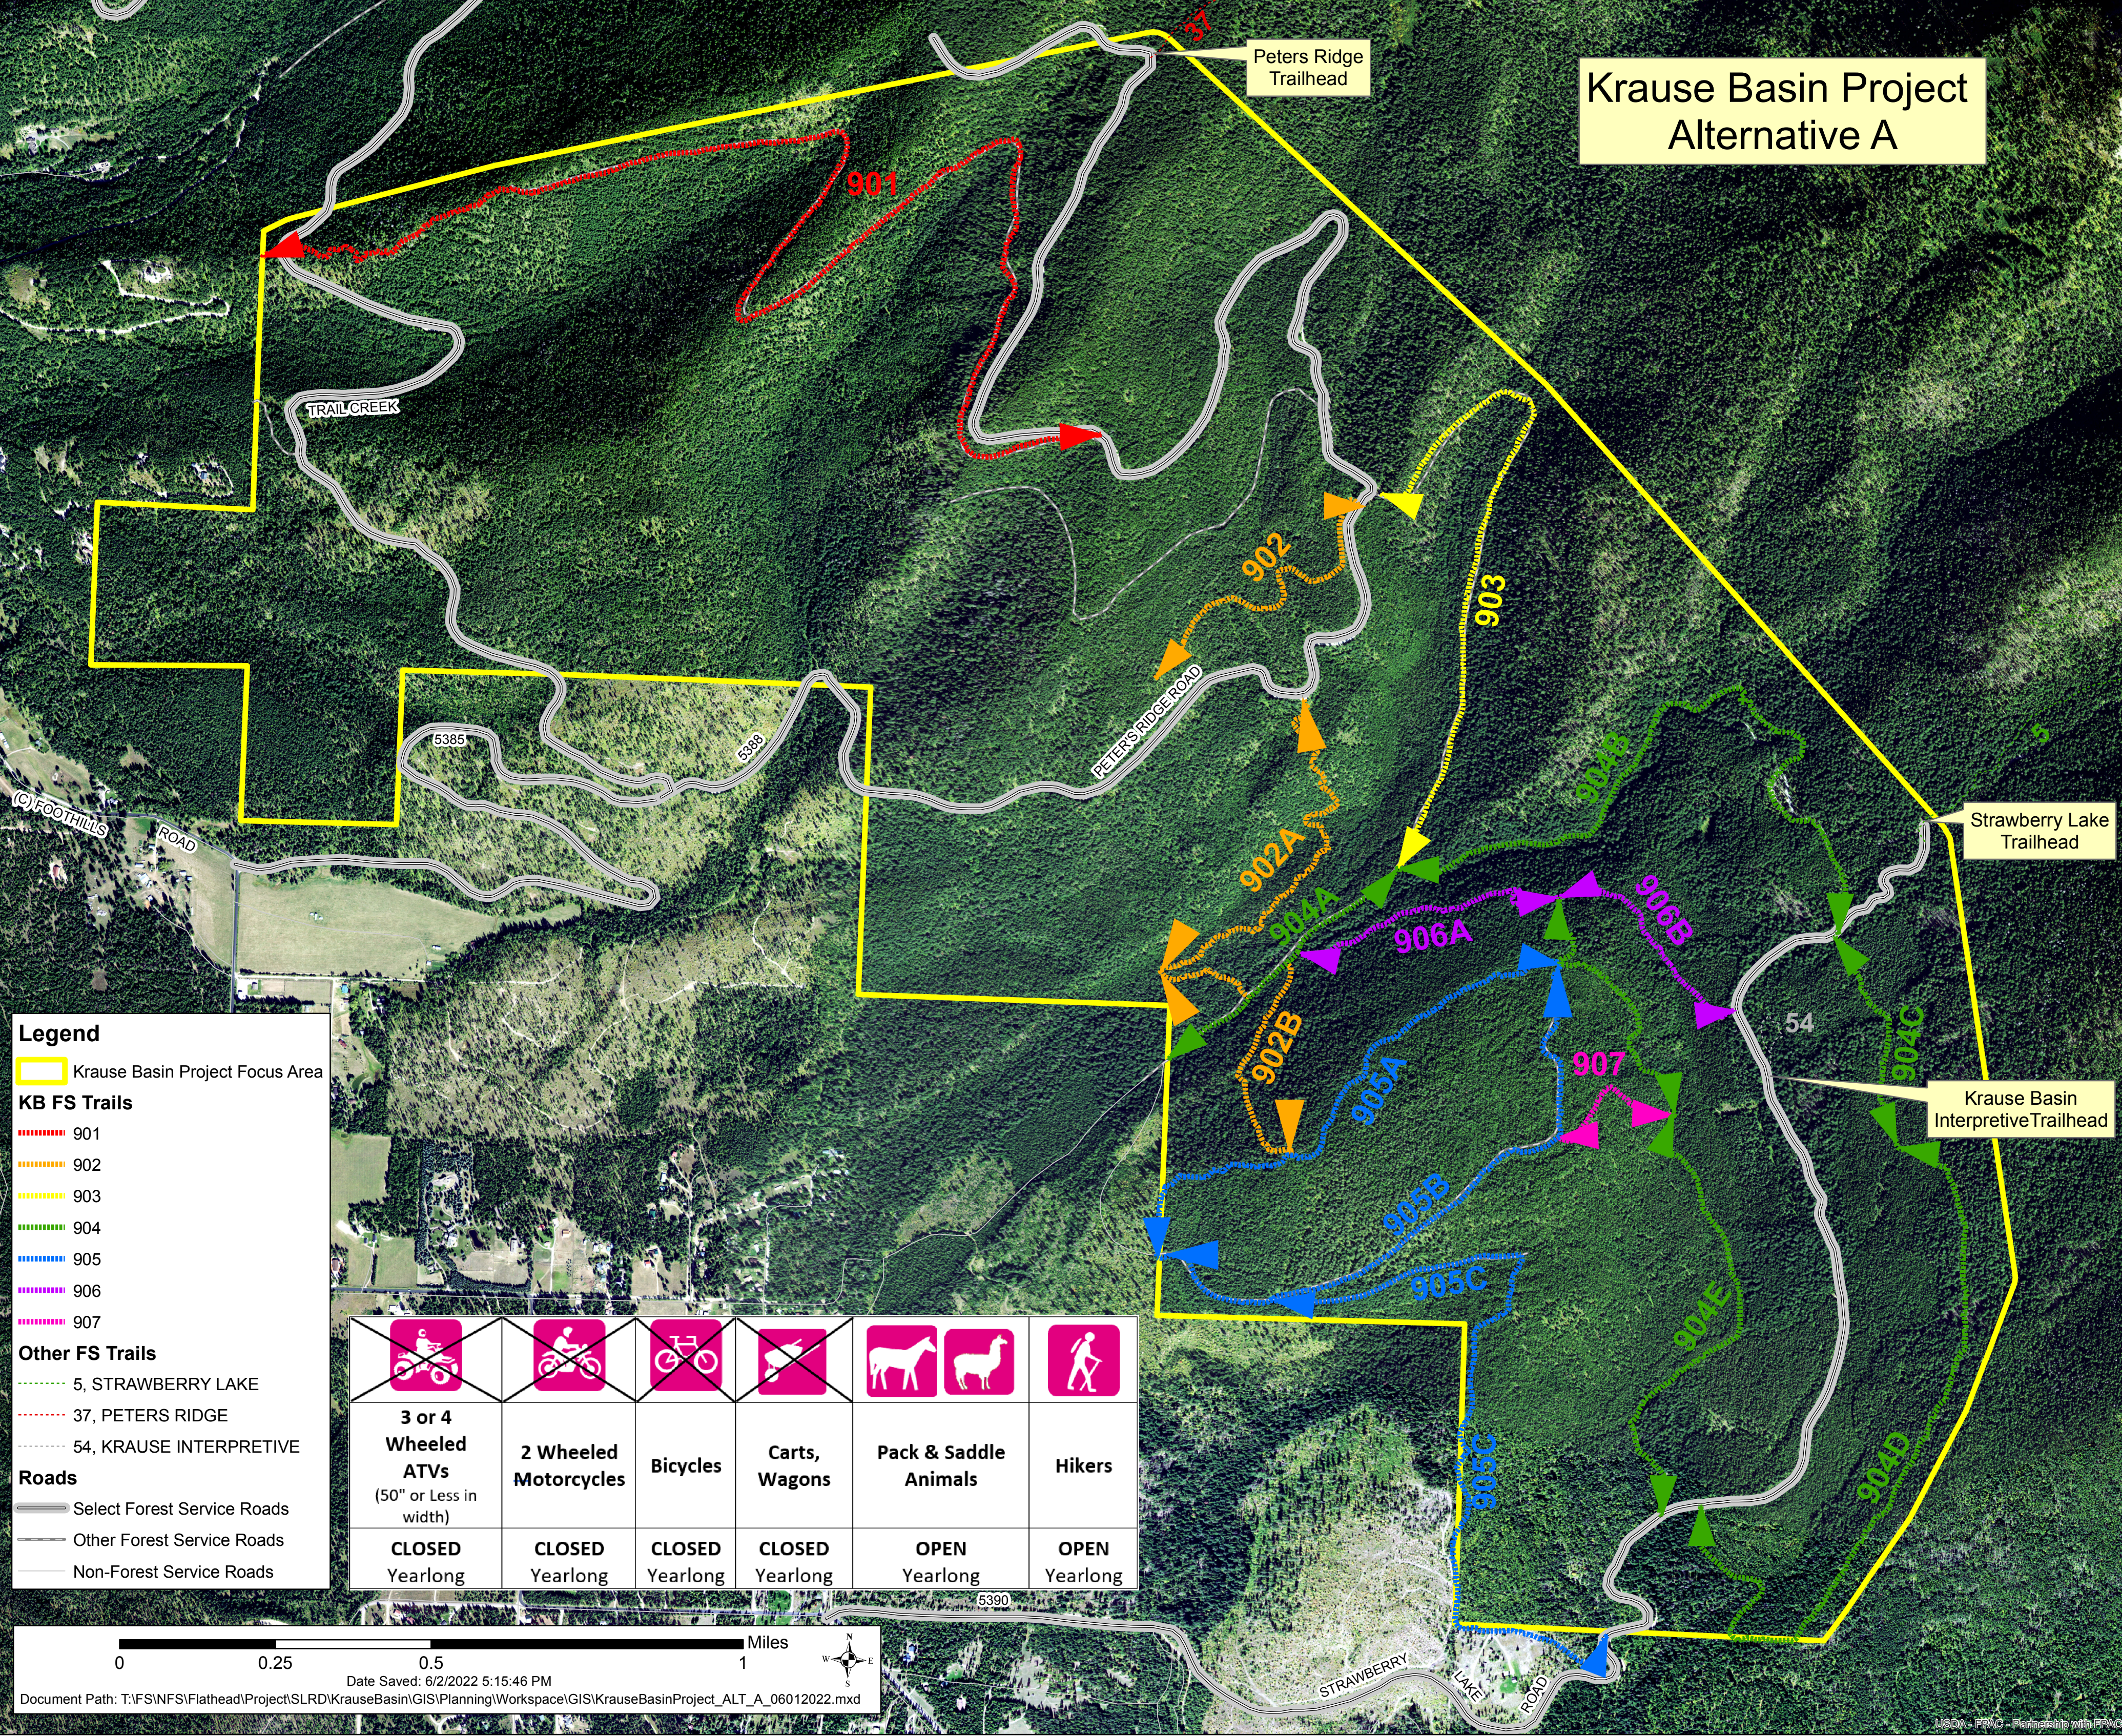

Krause Basin Project Alternative A

Legend

- Krause Basin Project Focus Area

KB FS Trails

- 901 (Red dashed line)
- 902 (Orange dashed line)
- 903 (Yellow dashed line)
- 904 (Green dashed line)
- 905 (Blue dashed line)
- 906 (Purple dashed line)
- 907 (Pink dashed line)

Other FS Trails

- 5, STRAWBERRY LAKE (Green dashed line)
- 37, PETERS RIDGE (Red dashed line)
- 54, KRAUSE INTERPRETIVE (Grey dashed line)

Roads

- Select Forest Service Roads (Grey line)
- Other Forest Service Roads (Light grey line)
- Non-Forest Service Roads (Thin grey line)

X	X	X	X		
3 or 4 Wheeled ATVs (50" or Less in width)	2 Wheeled Motorcycles	Bicycles	Carts, Wagons	Pack & Saddle Animals	Hikers
CLOSED Yearlong	CLOSED Yearlong	CLOSED Yearlong	CLOSED Yearlong	OPEN Yearlong	OPEN Yearlong

0 0.25 0.5 1 Miles

Date Saved: 6/2/2022 5:15:46 PM

Document Path: T:\FS\NFS\Flathead\Project\SLRD\KrauseBasin\GIS\Planning\Workspace\GIS\KrauseBasinProject_ALT_A_06012022.mxd