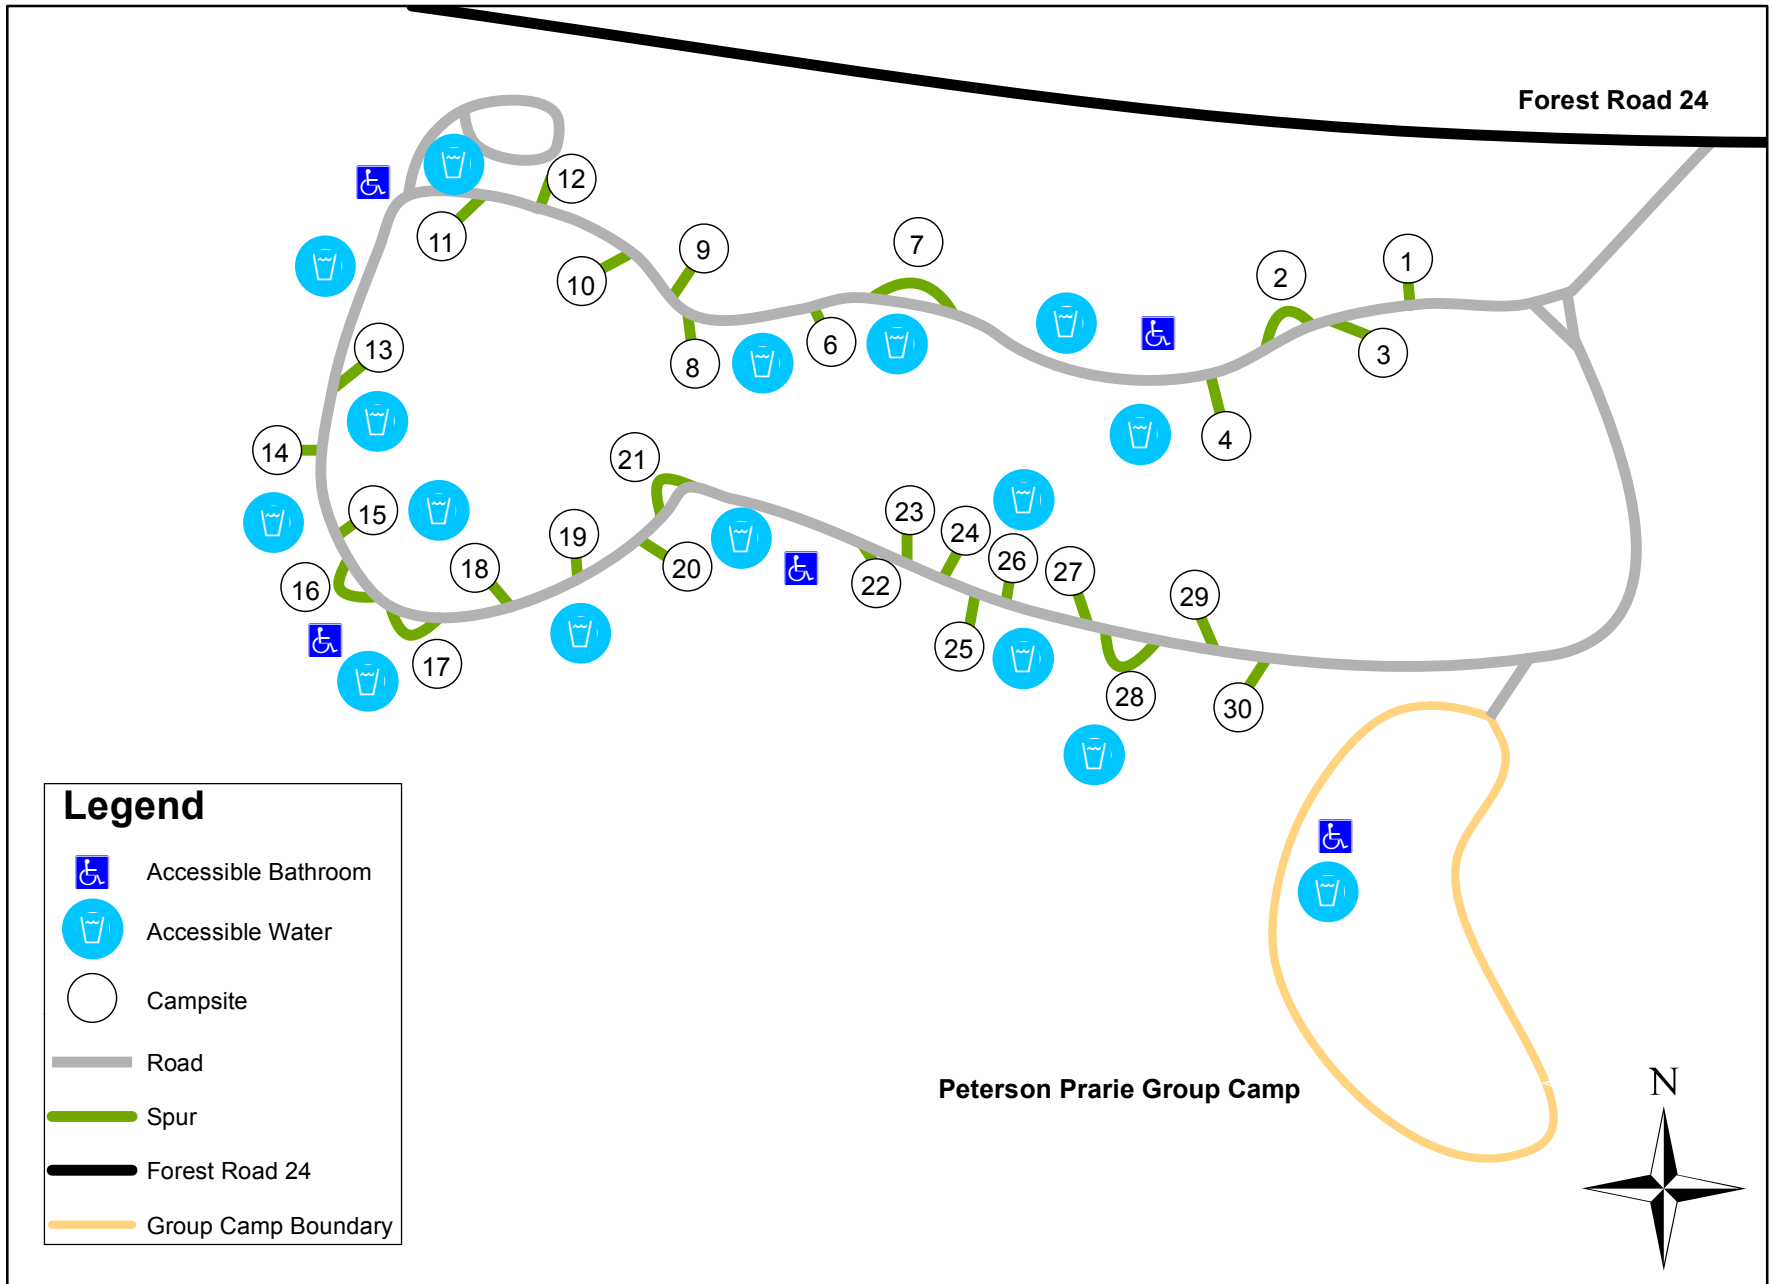

# Peterson Prairie Campground

Mt. Adams Ranger District

0 87.5 175 350 525 700 Feet