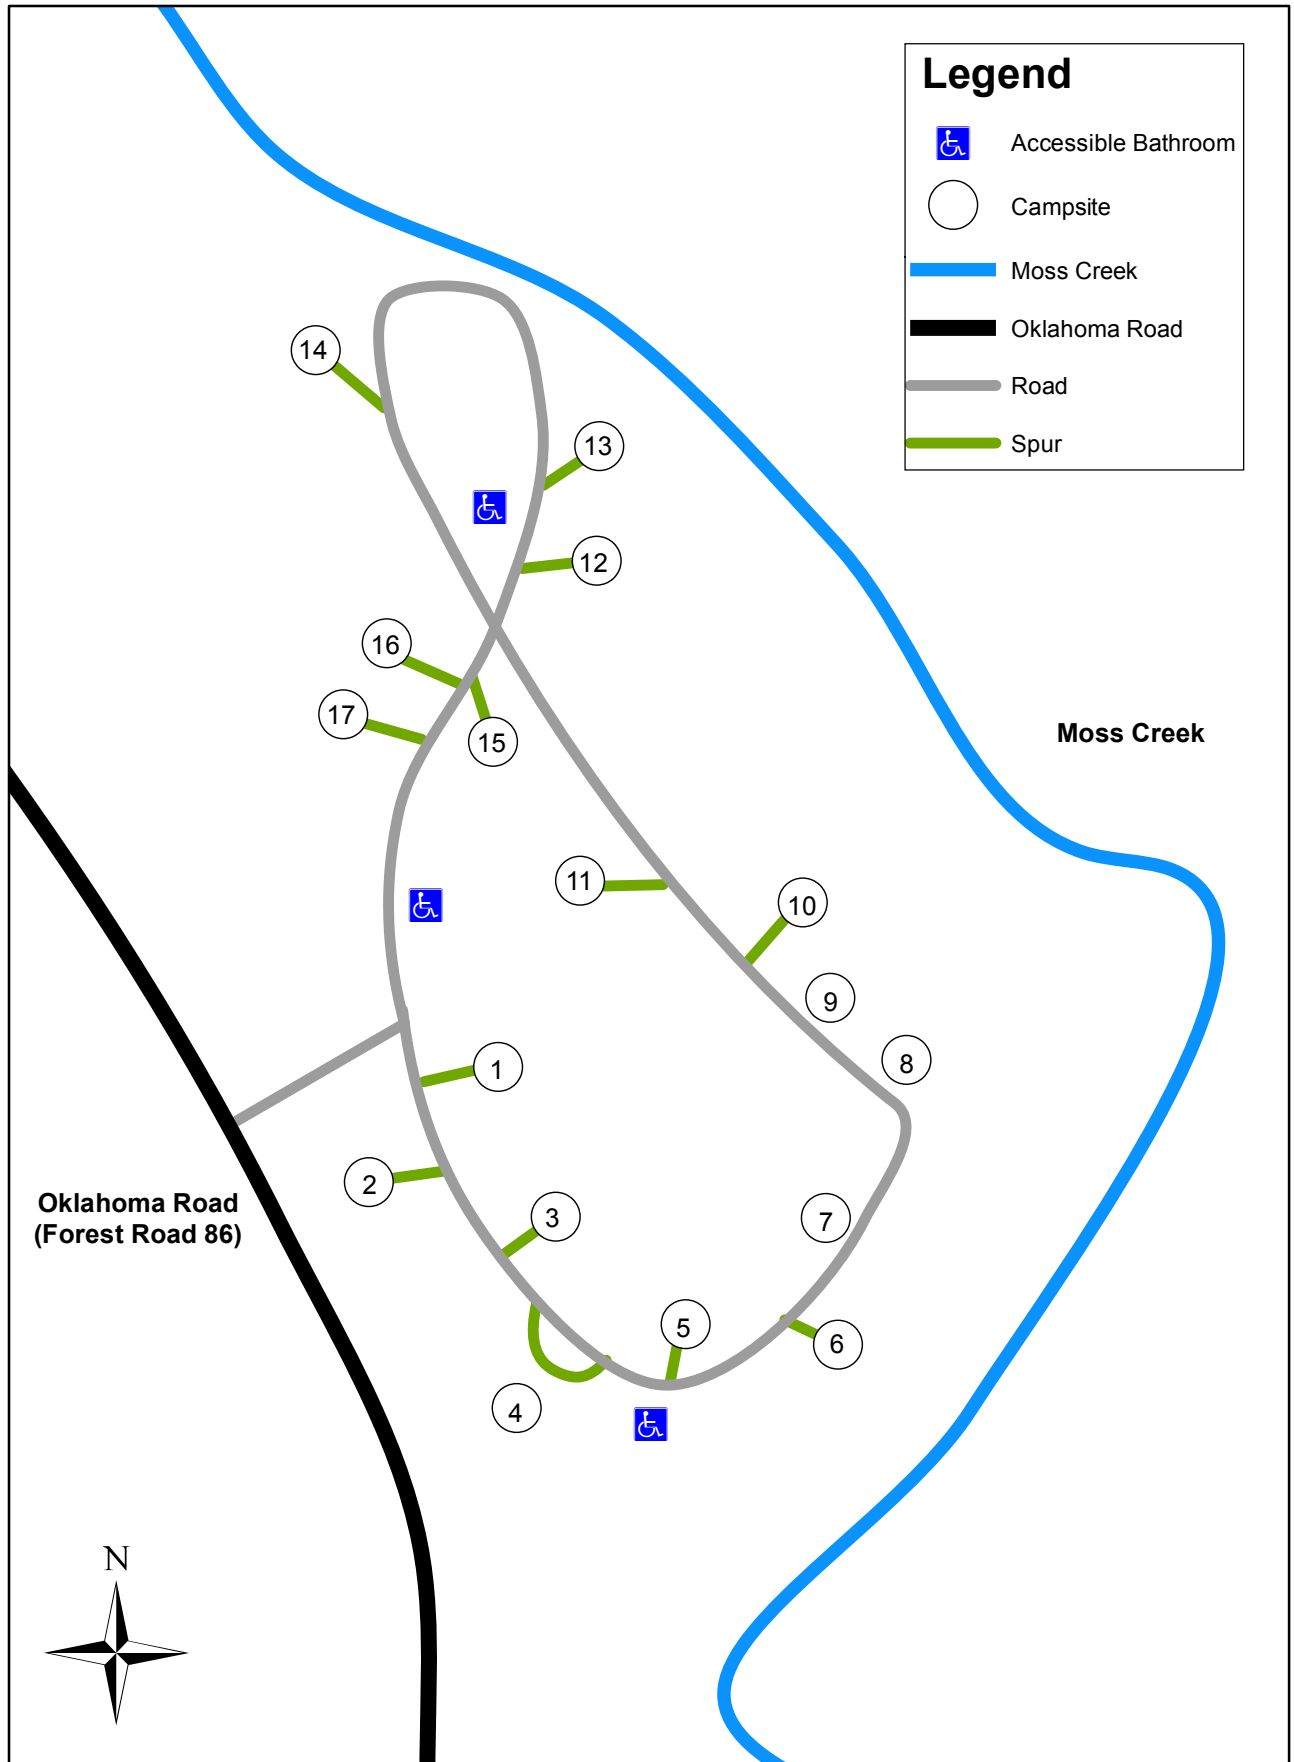

Moss Creek Campground

Mt. Adams Ranger District

Legend

- Accessible Bathroom
- Campsite
- Moss Creek
- Oklahoma Road
- Road
- Spur