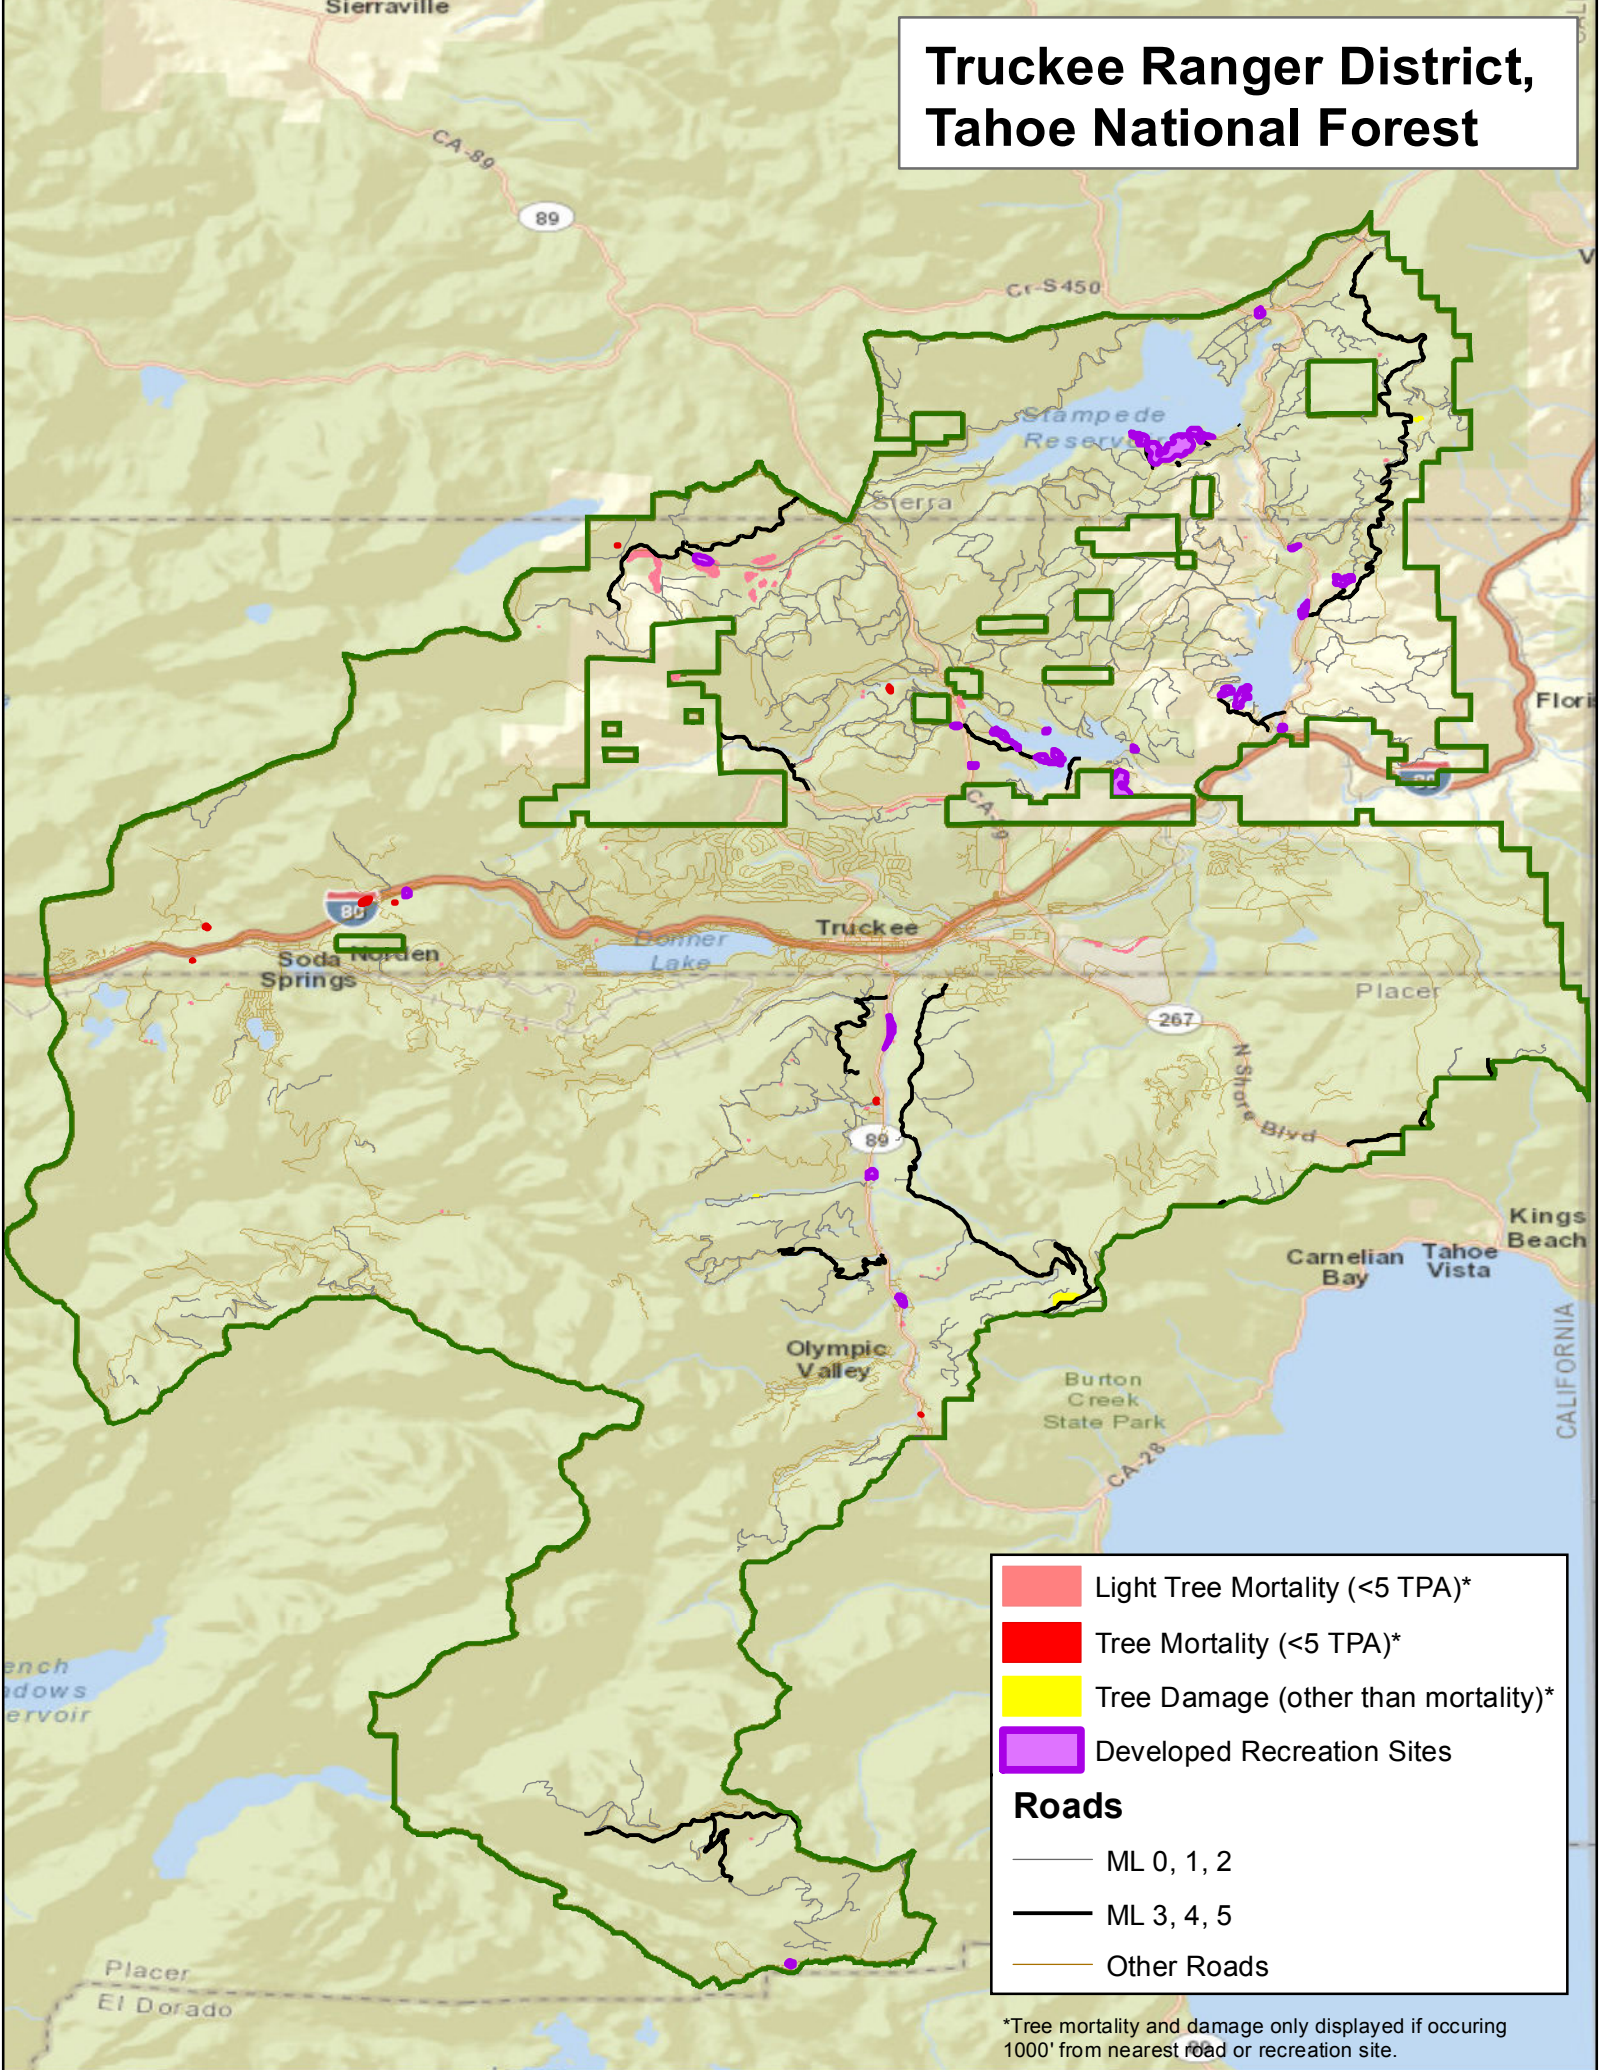

Truckee Ranger District, Tahoe National Forest

	Light Tree Mortality (<5 TPA)*
	Tree Mortality (<5 TPA)*
	Tree Damage (other than mortality)*
	Developed Recreation Sites
Roads	
	ML 0, 1, 2
	ML 3, 4, 5
	Other Roads

*Tree mortality and damage only displayed if occurring 1000' from nearest road or recreation site.