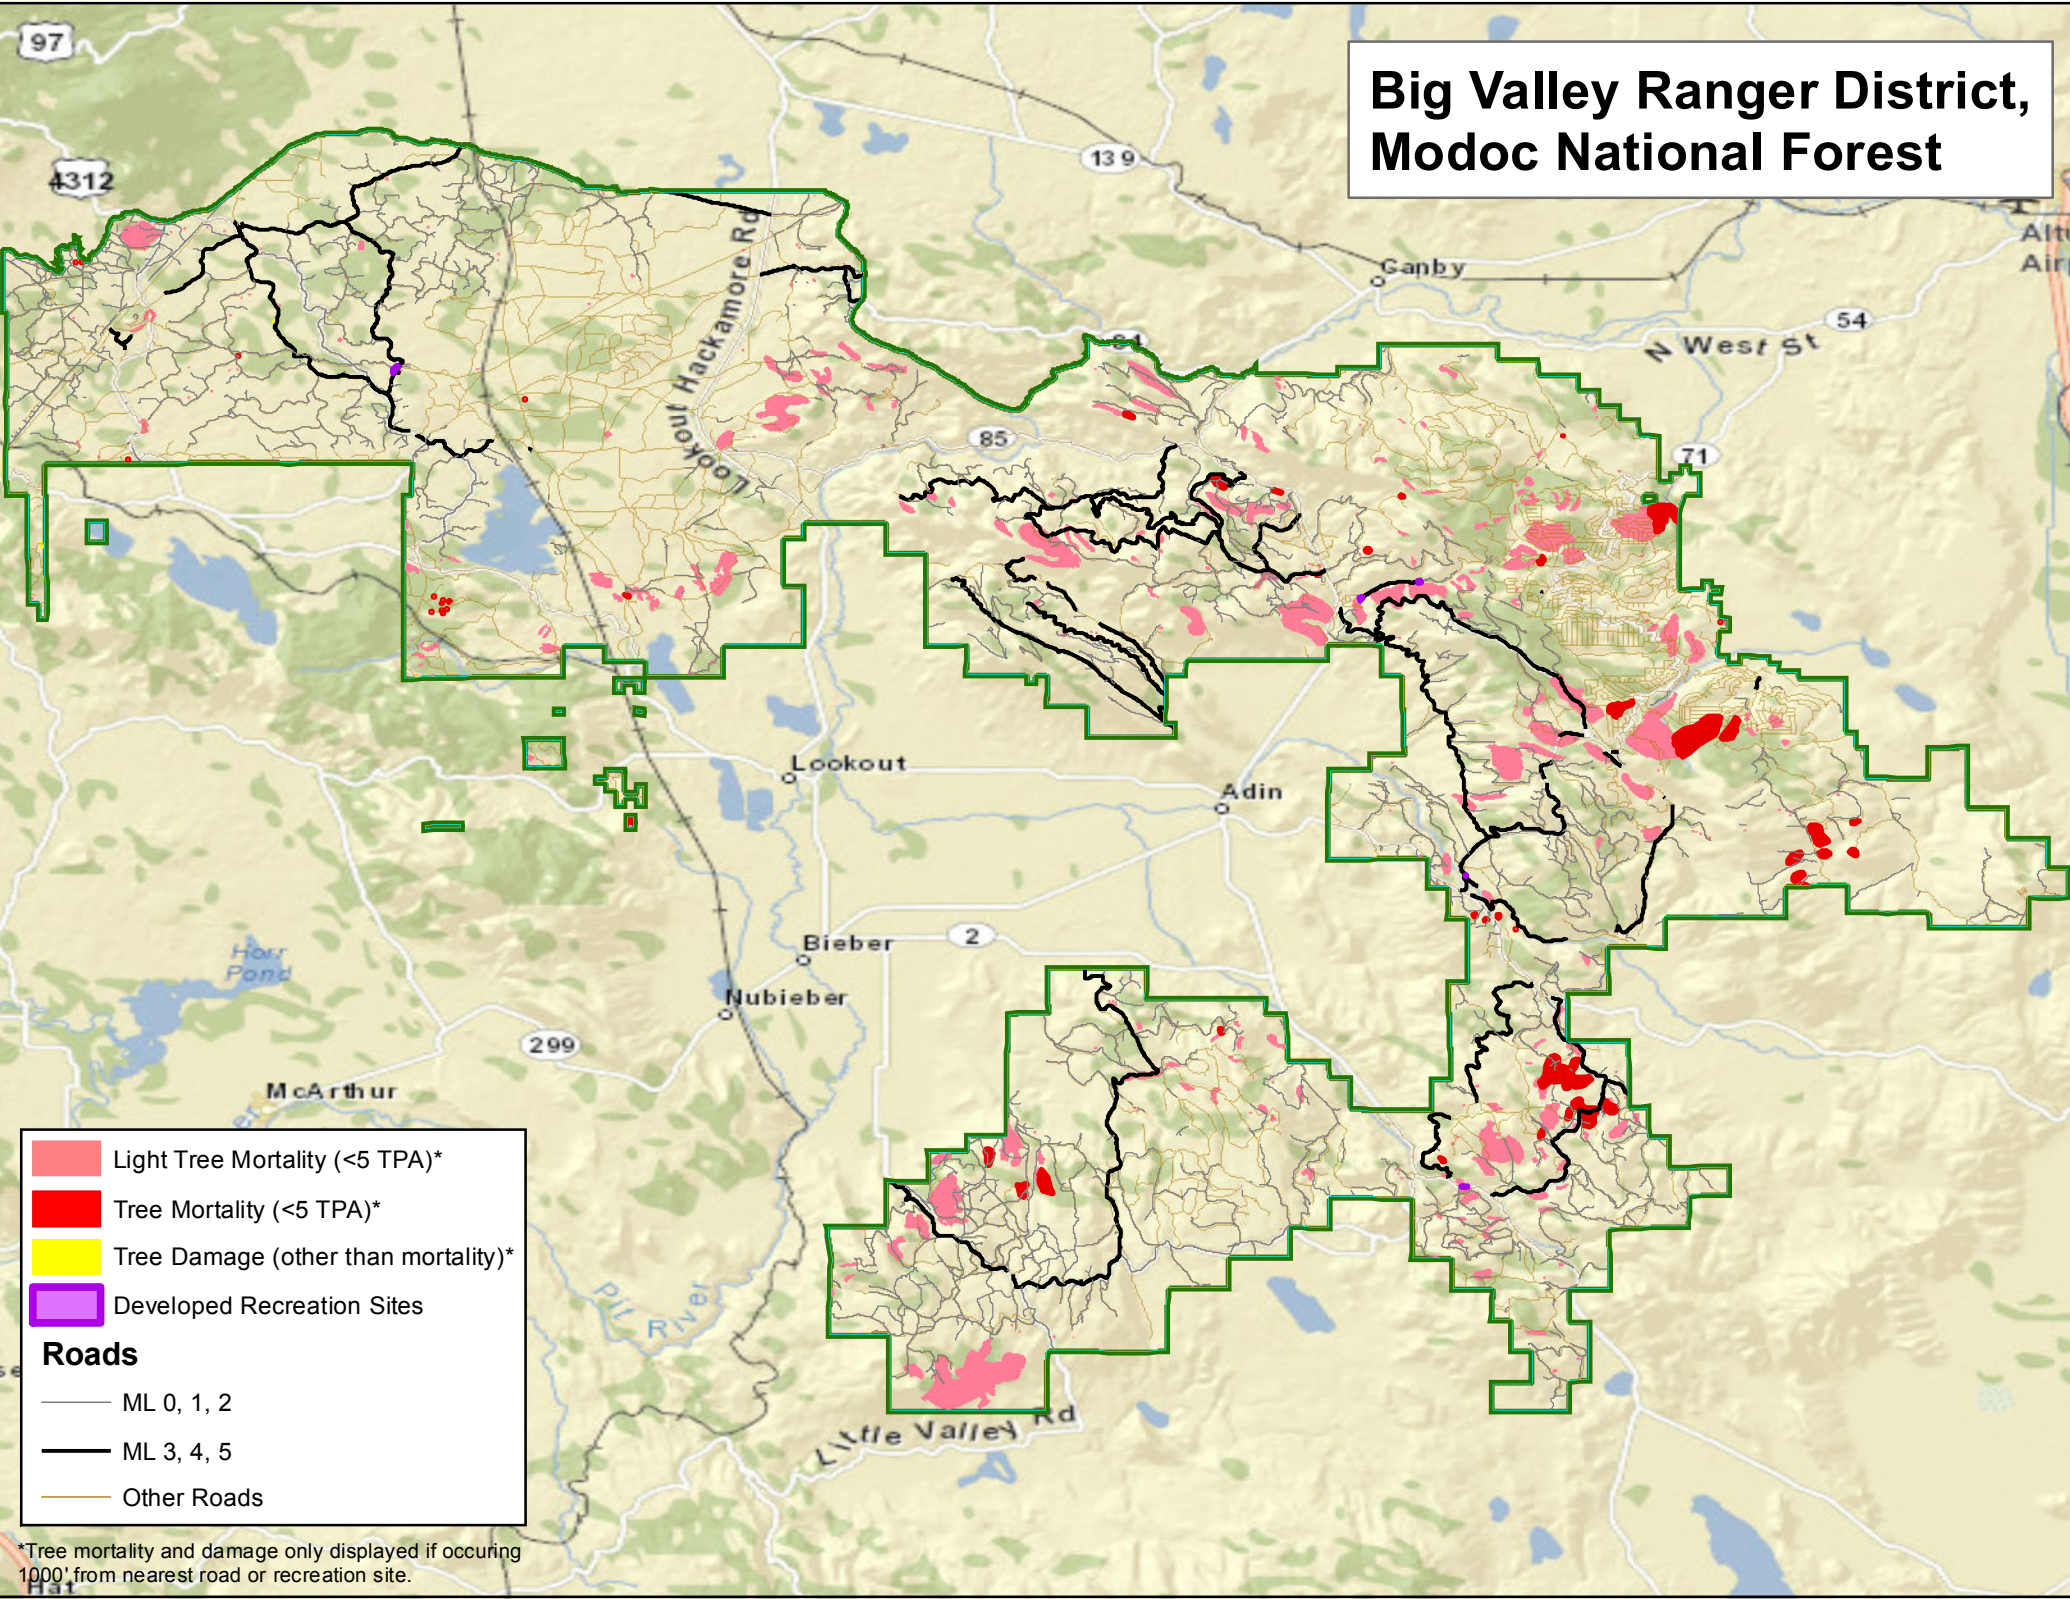

*Tree mortality and damage only displayed if occurring 1000' from nearest road or recreation site.

Big Valley Ranger District, Modoc National Forest

- Light Tree Mortality (<5 TPA)*
- Tree Mortality (<5 TPA)*
- Tree Damage (other than mortality)*
- Developed Recreation Sites