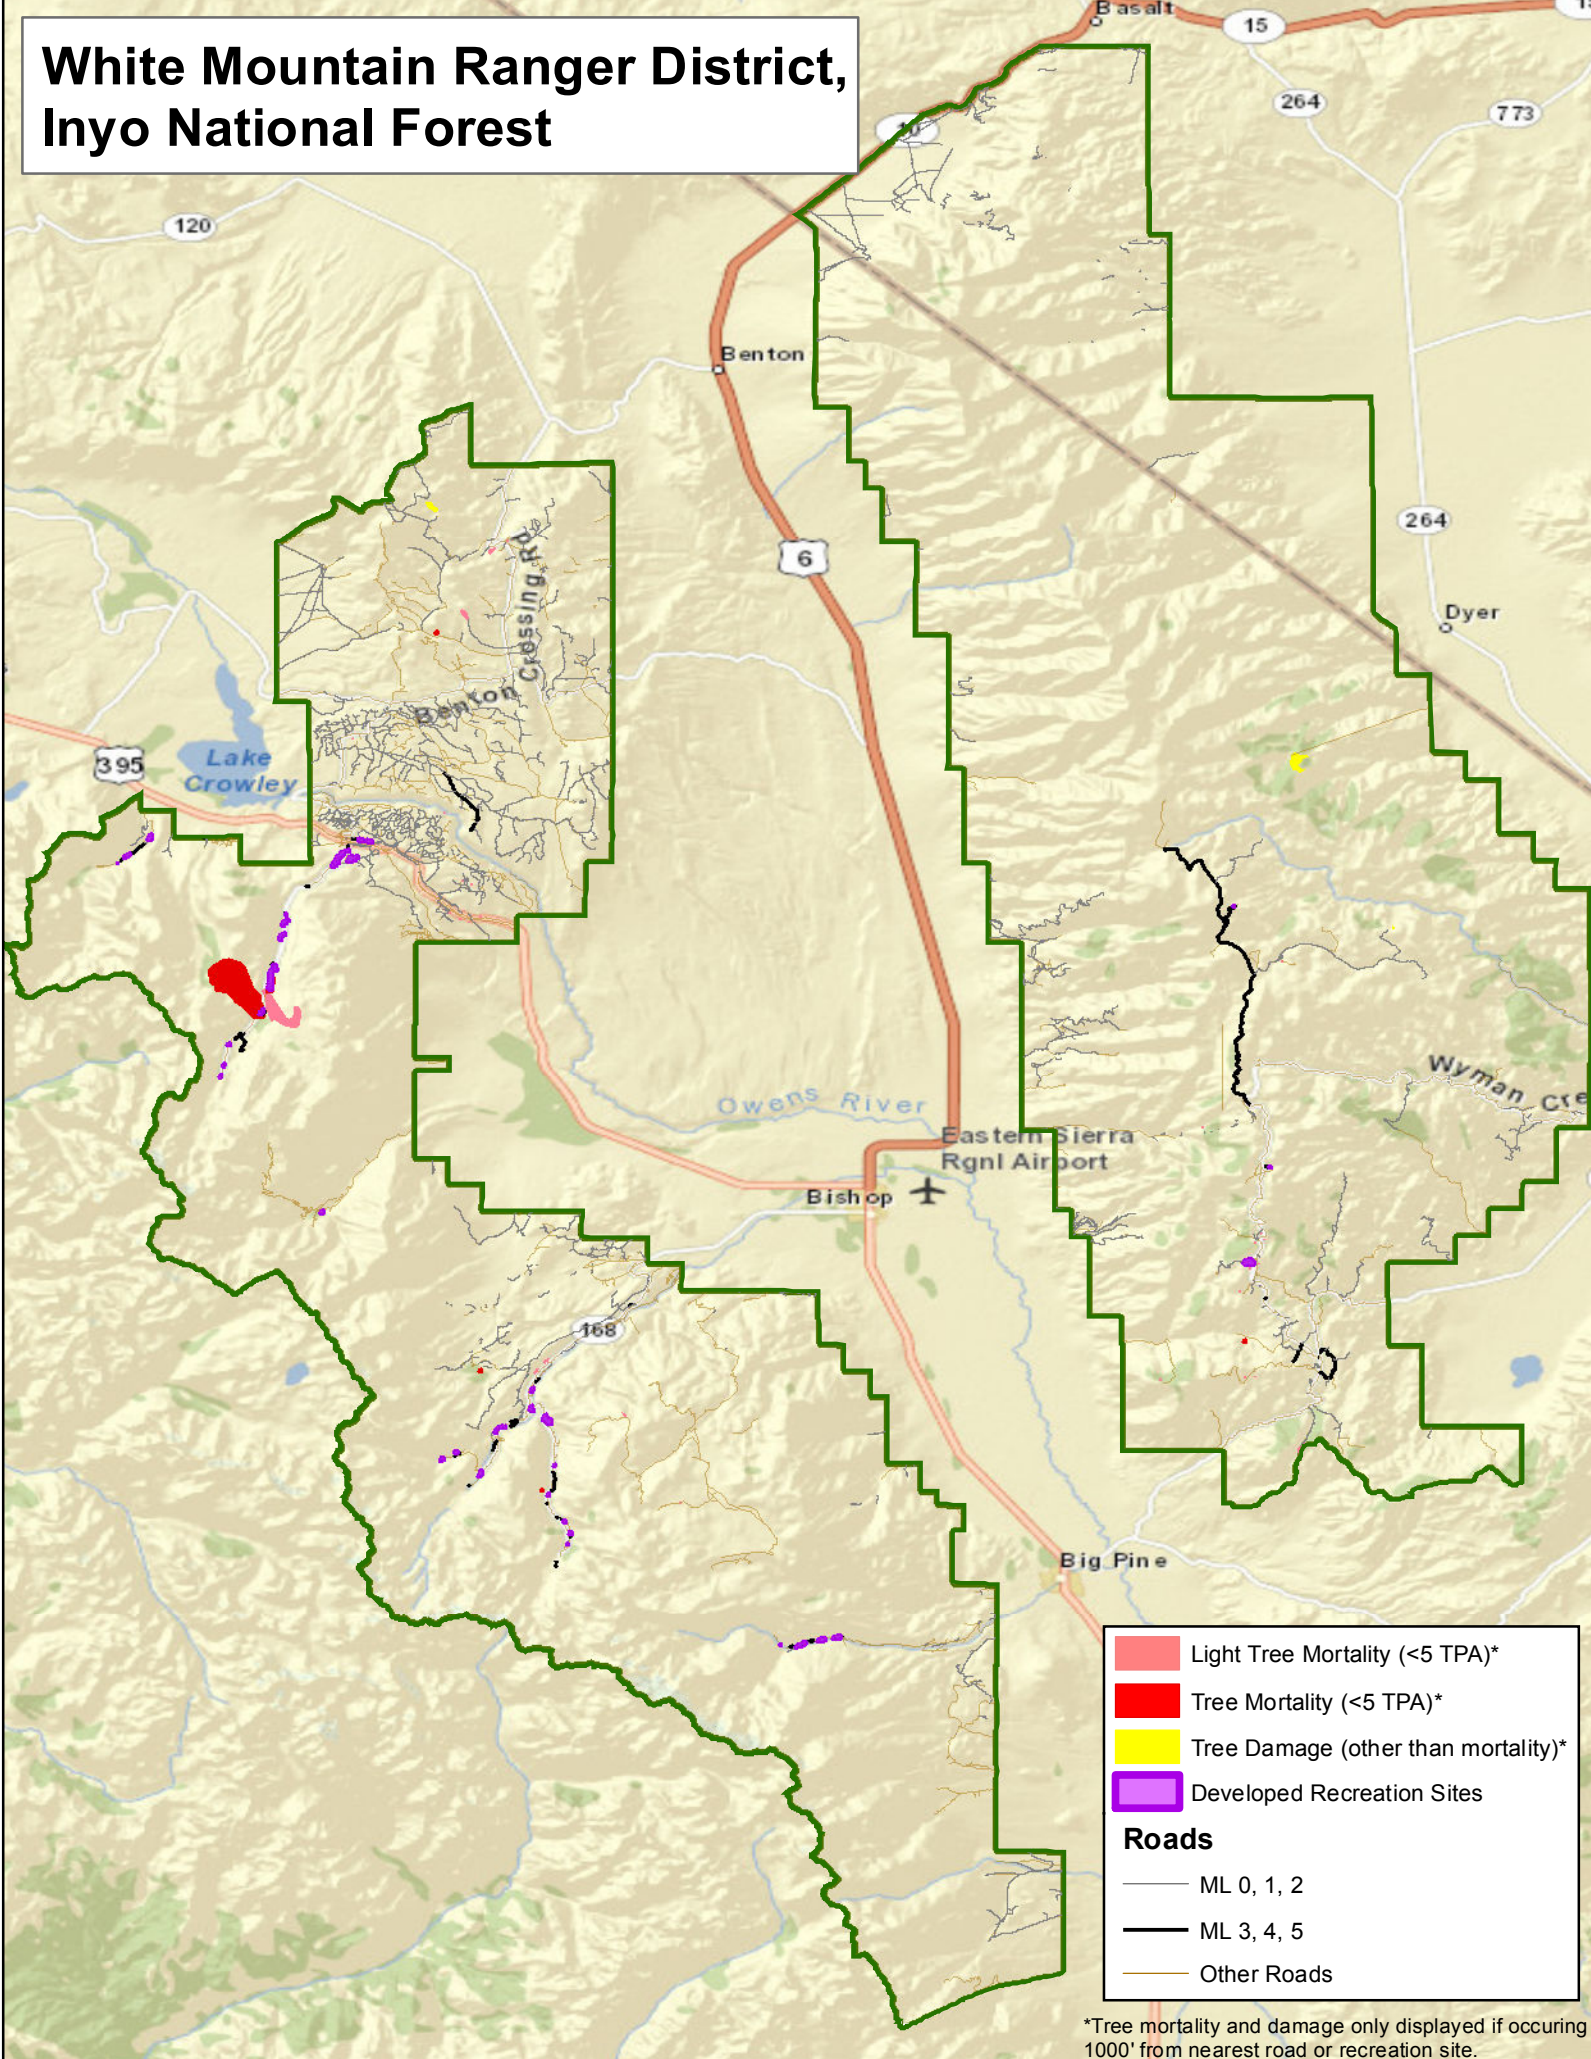

White Mountain Ranger District, Inyo National Forest

*Tree mortality and damage only displayed if occurring 1000' from nearest road or recreation site.