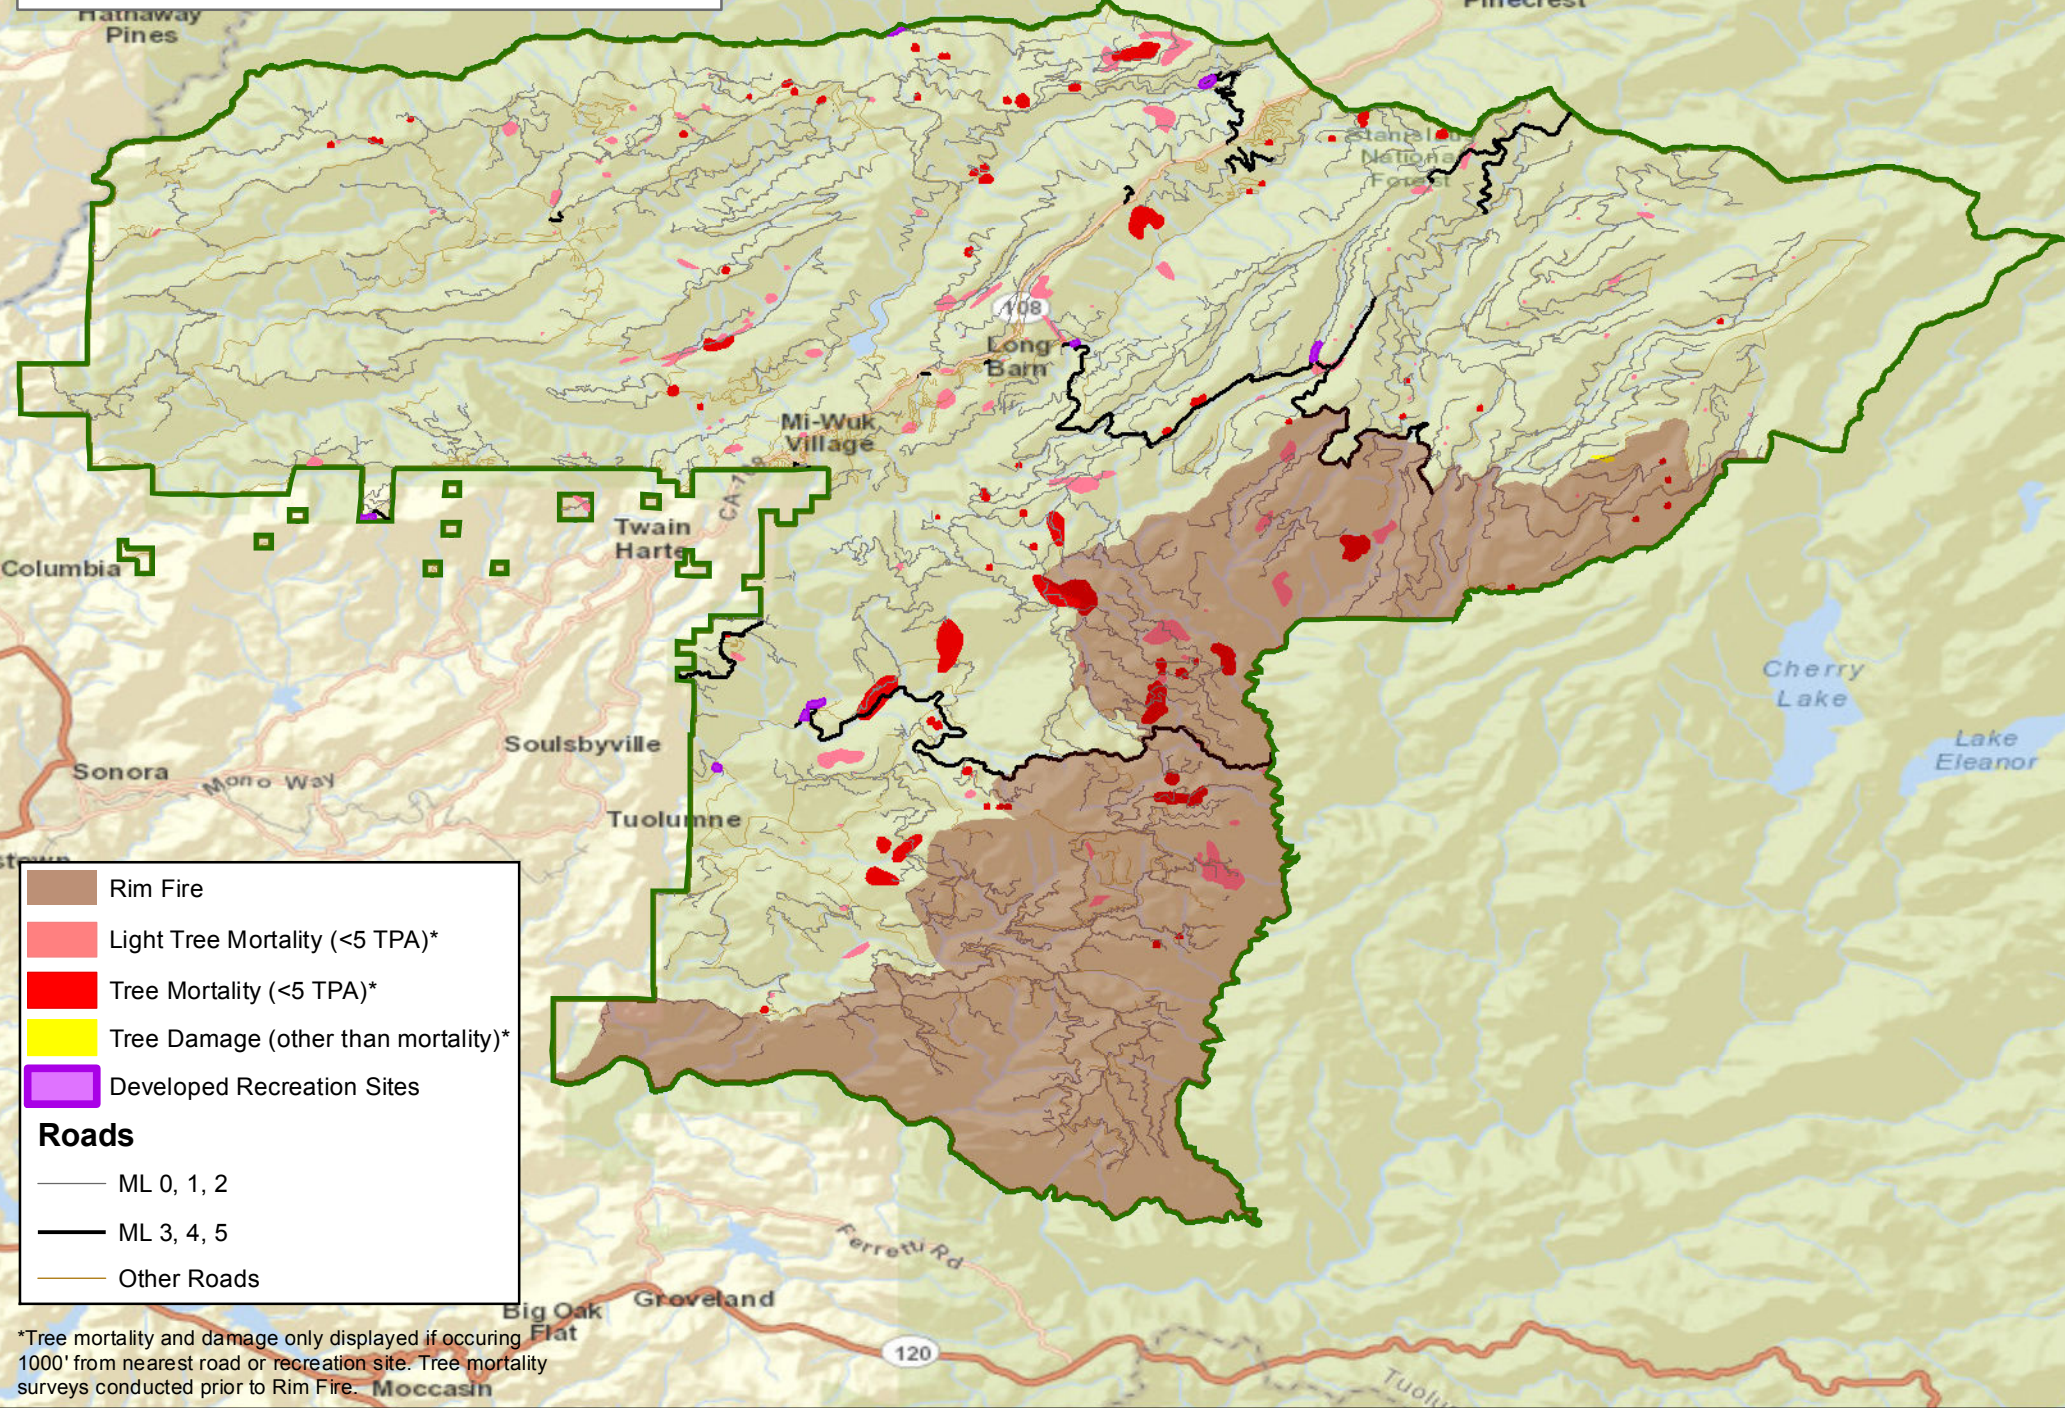

Mi-Wok Ranger District, Stanislaus National Forest

*Tree mortality and damage only displayed if occurring 1000' from nearest road or recreation site. Tree mortality surveys conducted prior to Rim Fire.