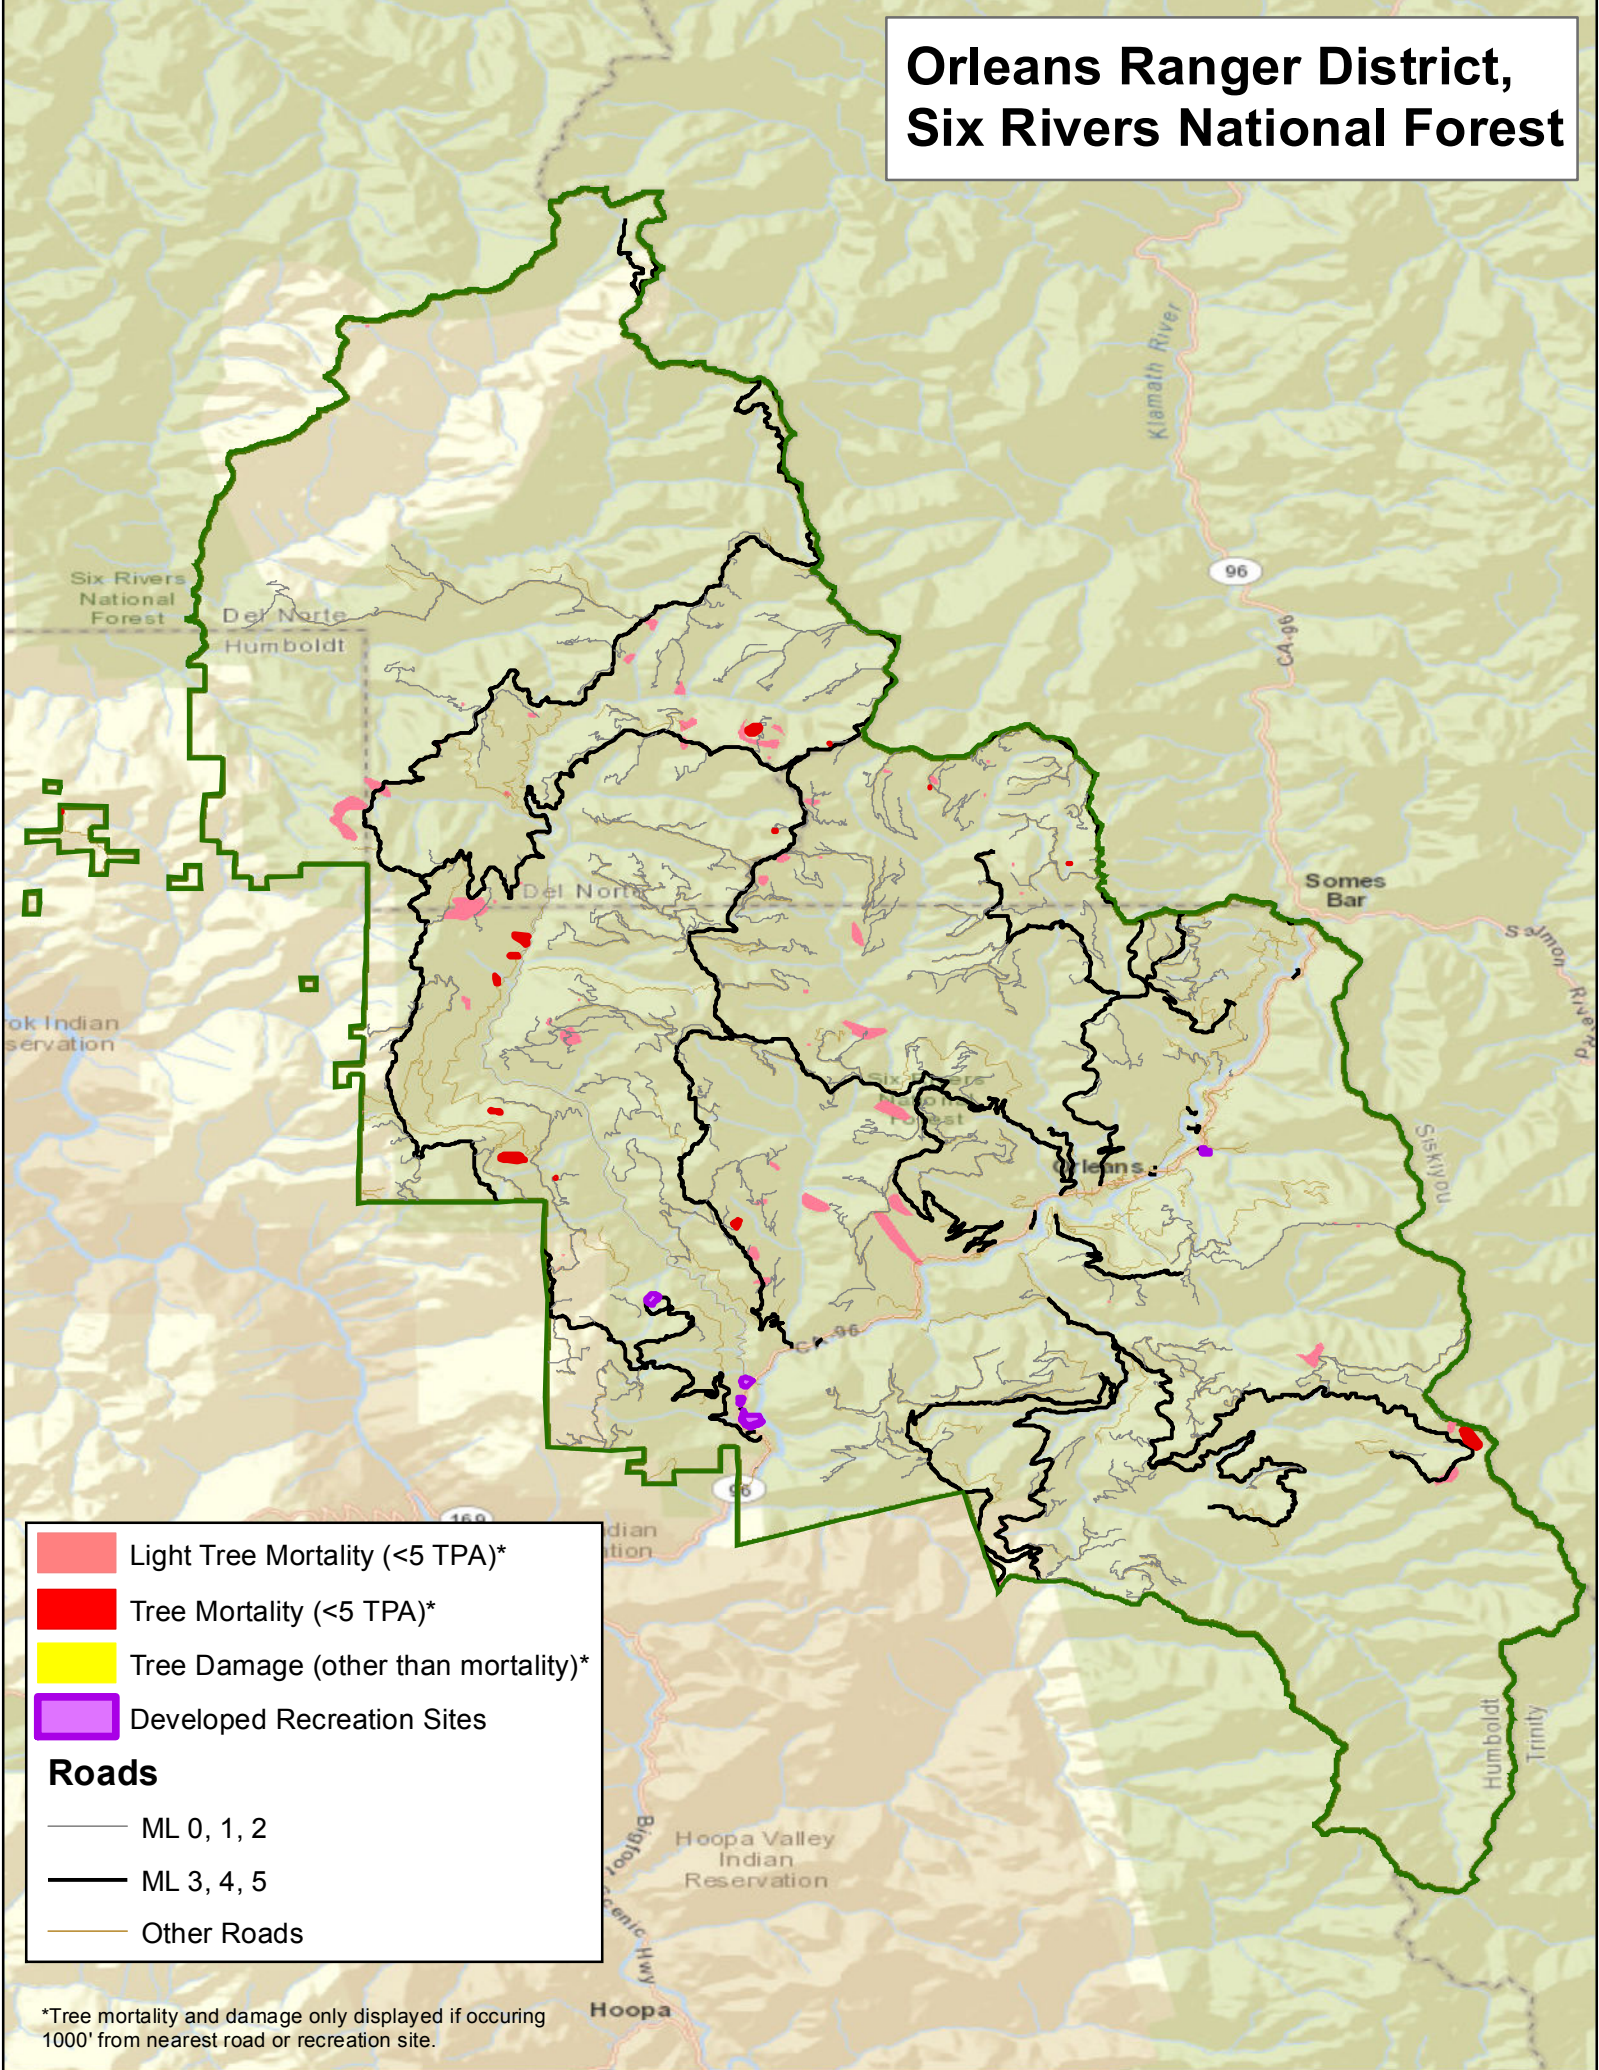

Orleans Ranger District, Six Rivers National Forest