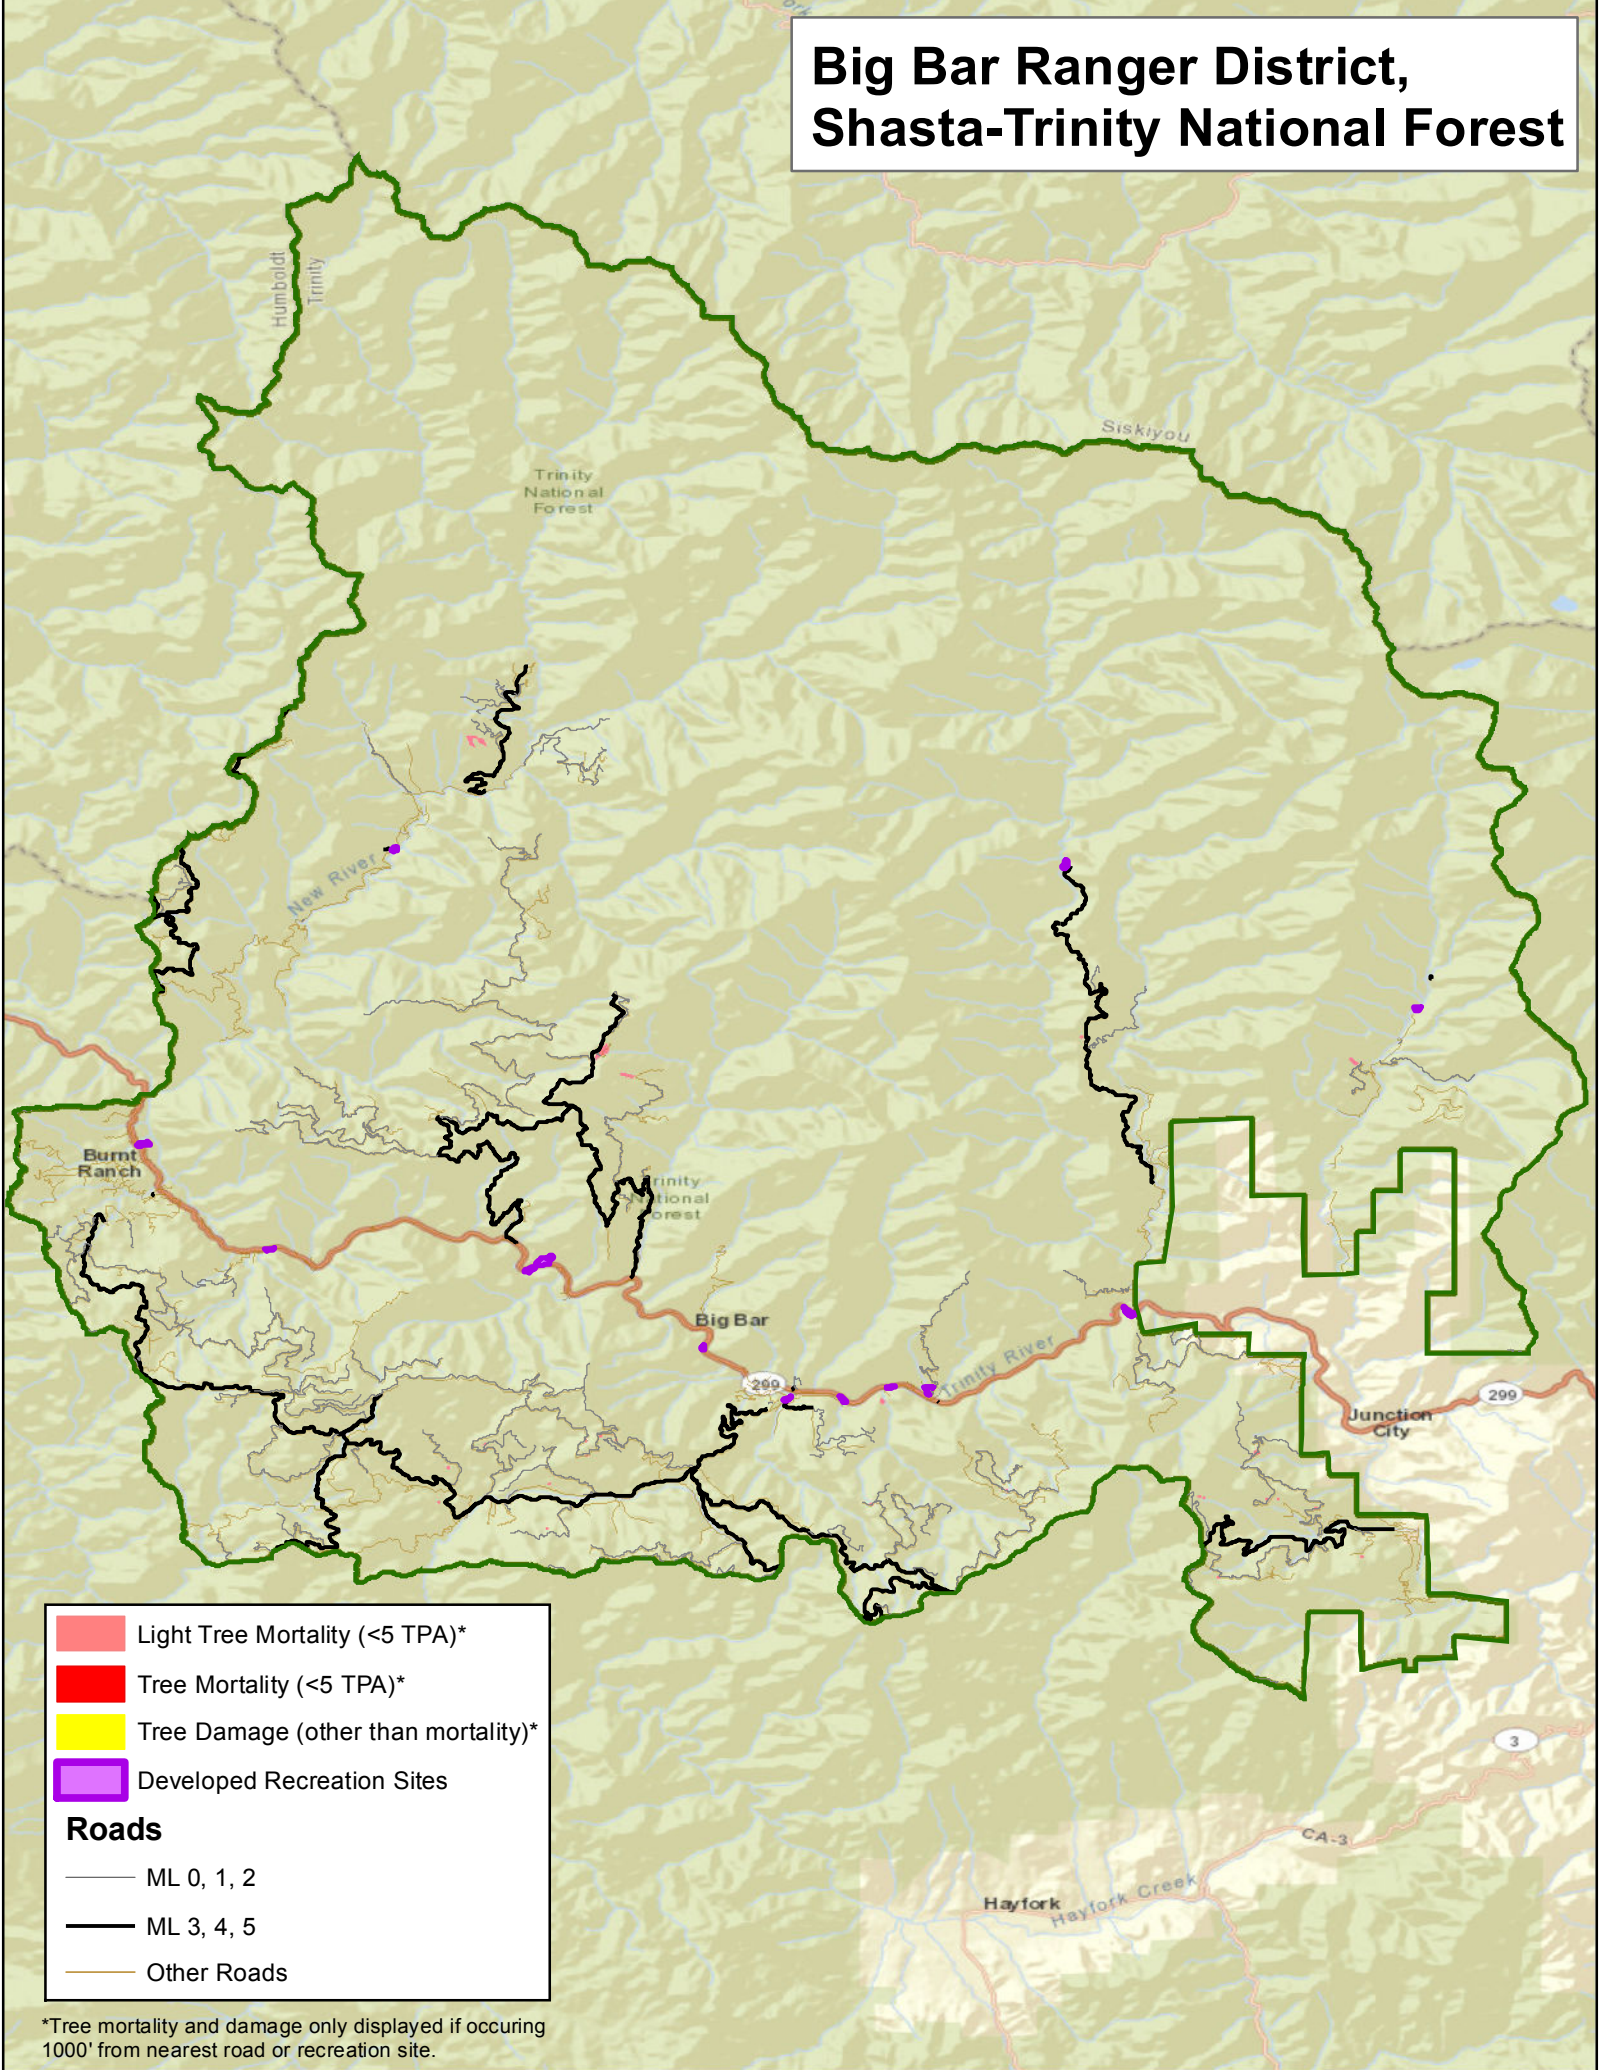

Big Bar Ranger District, Shasta-Trinity National Forest

	Light Tree Mortality (<5 TPA)*
	Tree Mortality (<5 TPA)*
	Tree Damage (other than mortality)*
	Developed Recreation Sites
Roads	
	ML 0, 1, 2
	ML 3, 4, 5
	Other Roads

*Tree mortality and damage only displayed if occurring 1000' from nearest road or recreation site.