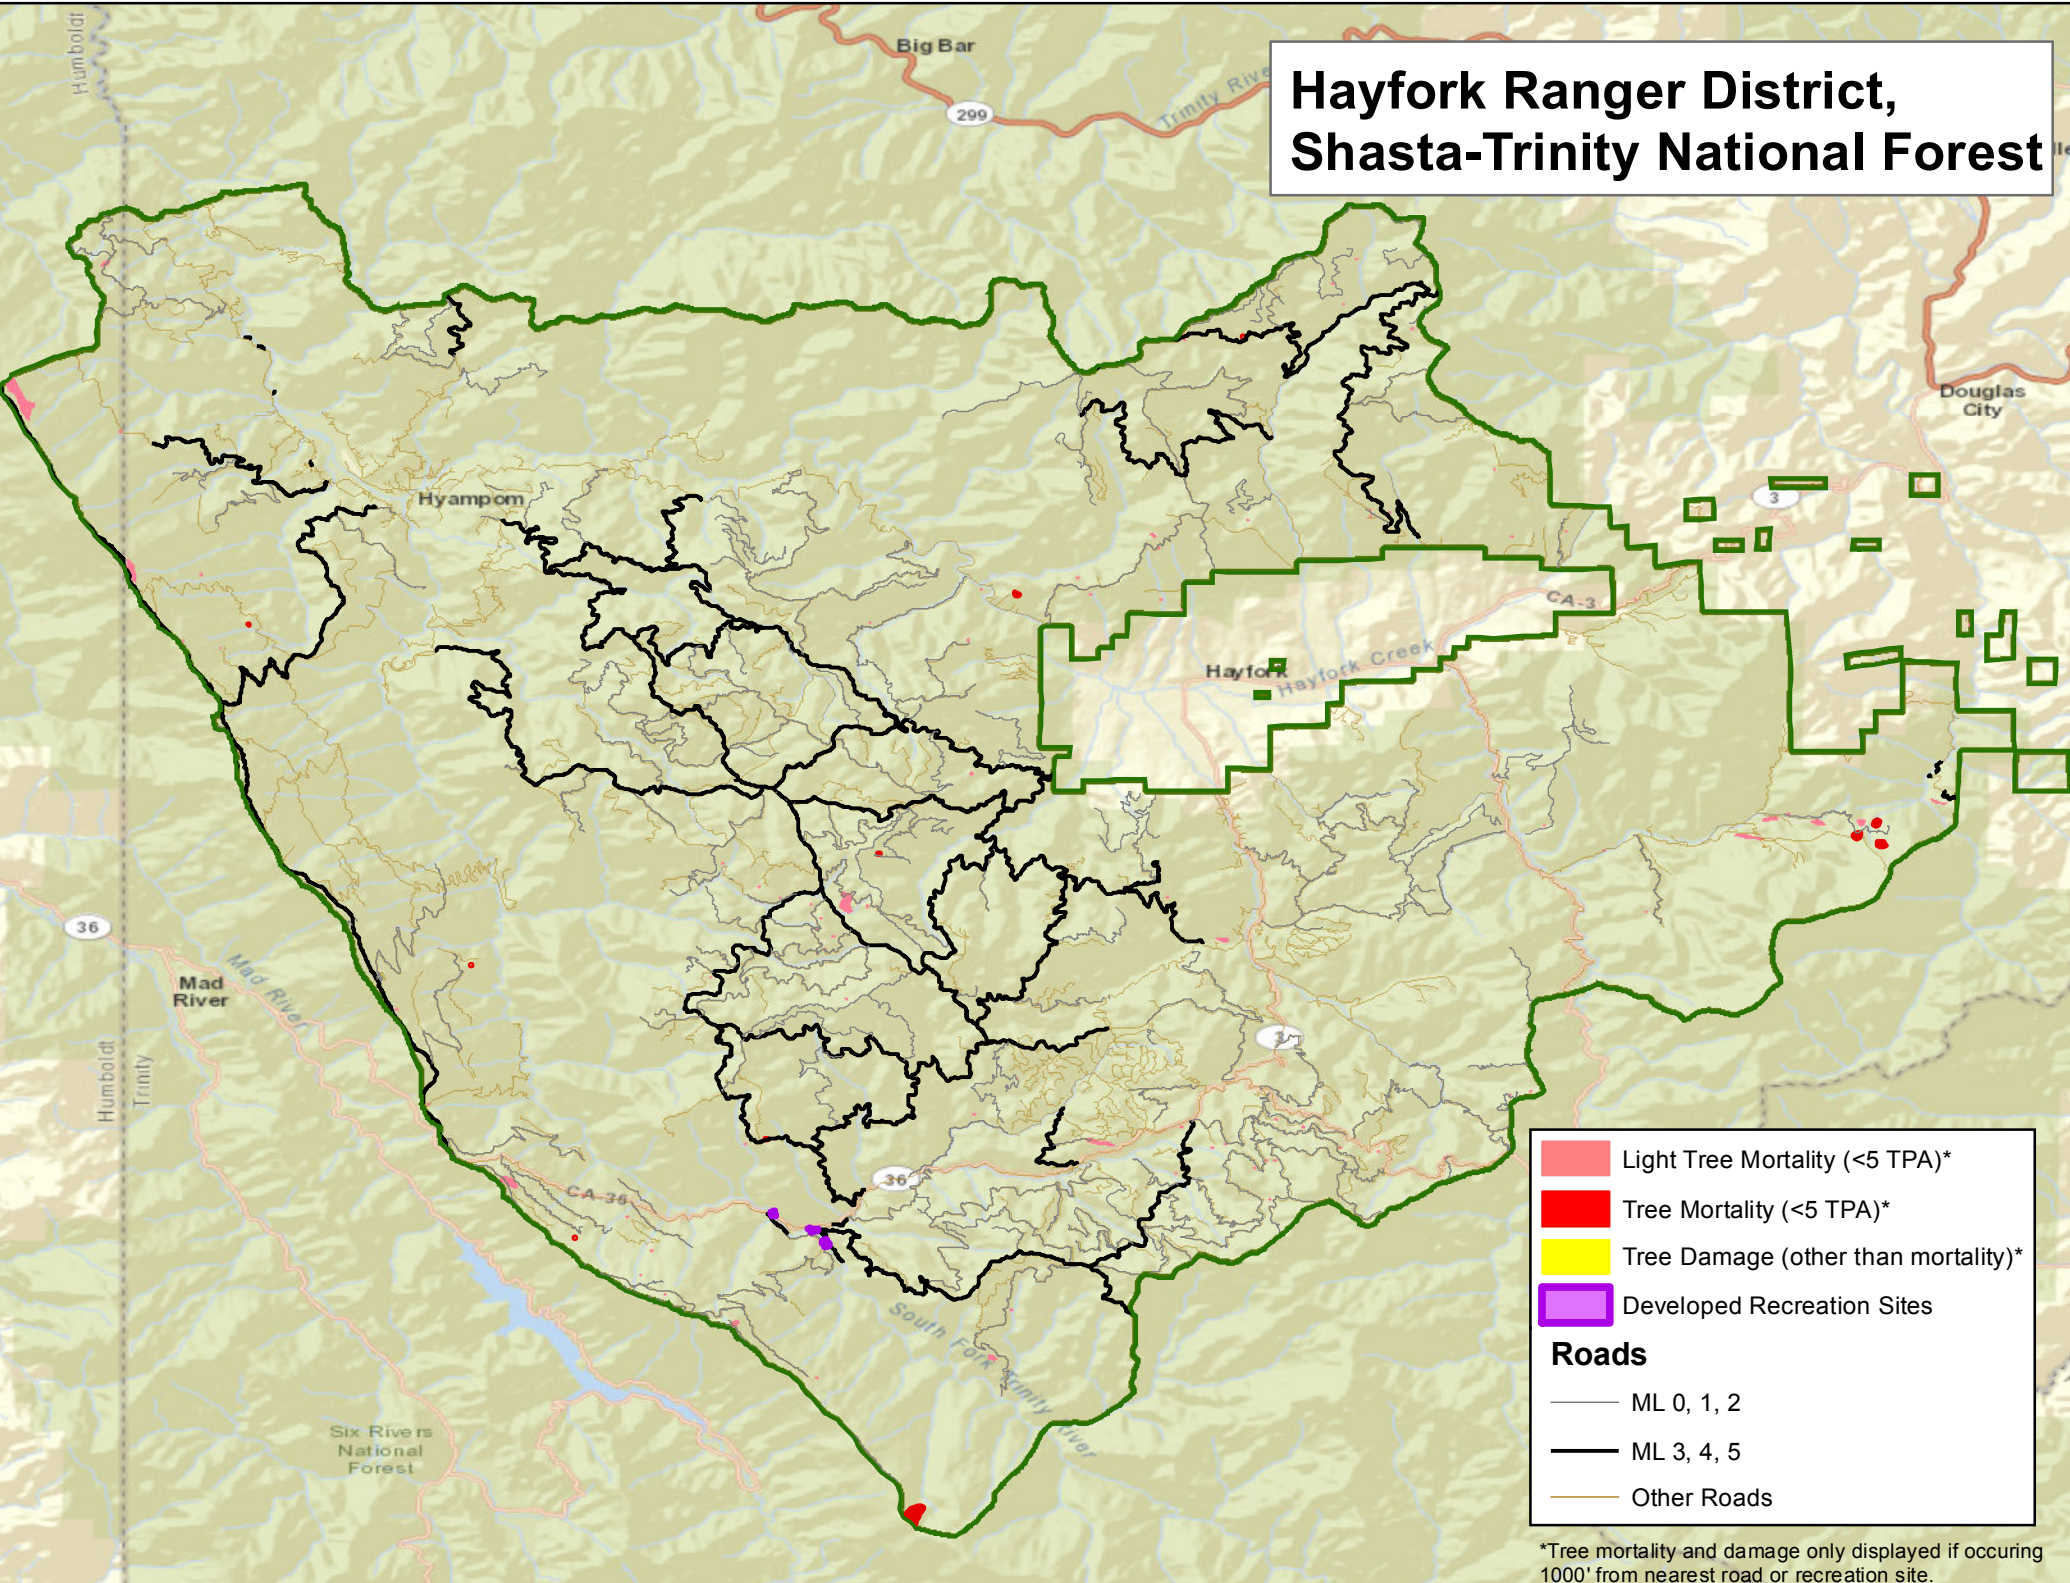

Hayfork Ranger District, Shasta-Trinity National Forest

	Light Tree Mortality (<5 TPA)*
	Tree Mortality (<5 TPA)*
	Tree Damage (other than mortality)*
	Developed Recreation Sites
Roads	
	ML 0, 1, 2
	ML 3, 4, 5
	Other Roads

*Tree mortality and damage only displayed if occurring 1000' from nearest road or recreation site.