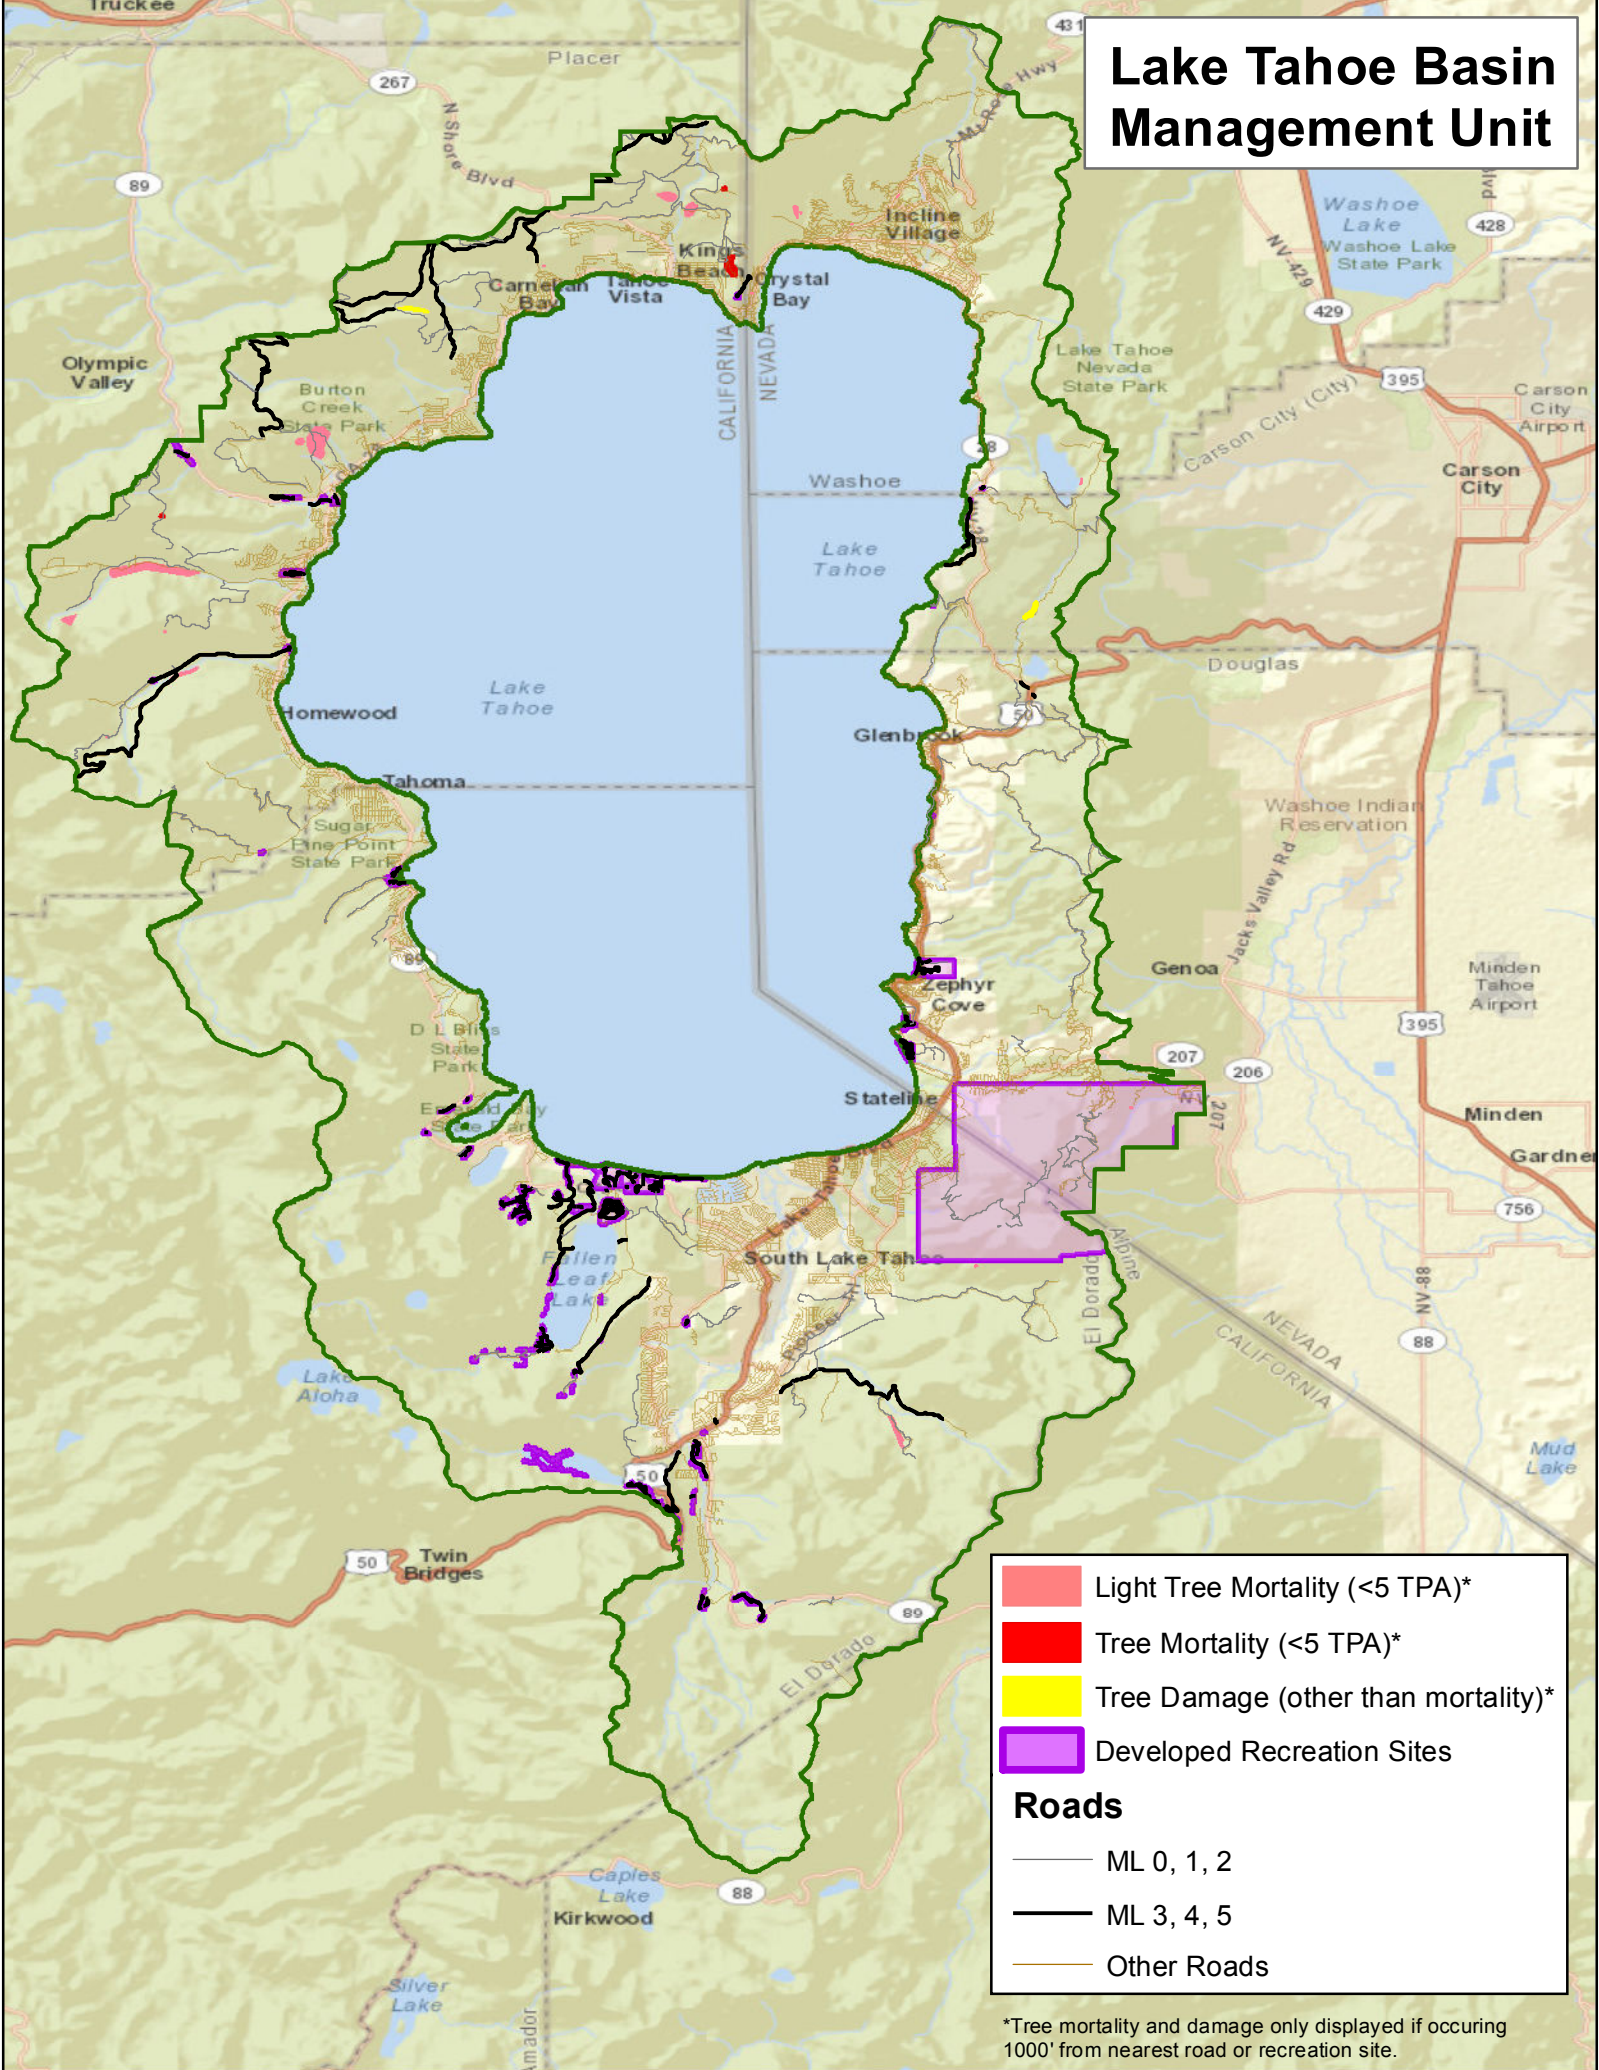

Lake Tahoe Basin Management Unit

	Light Tree Mortality (<5 TPA)*
	Tree Mortality (<5 TPA)*
	Tree Damage (other than mortality)*
	Developed Recreation Sites
Roads	
	ML 0, 1, 2
	ML 3, 4, 5
	Other Roads

*Tree mortality and damage only displayed if occurring 1000' from nearest road or recreation site.