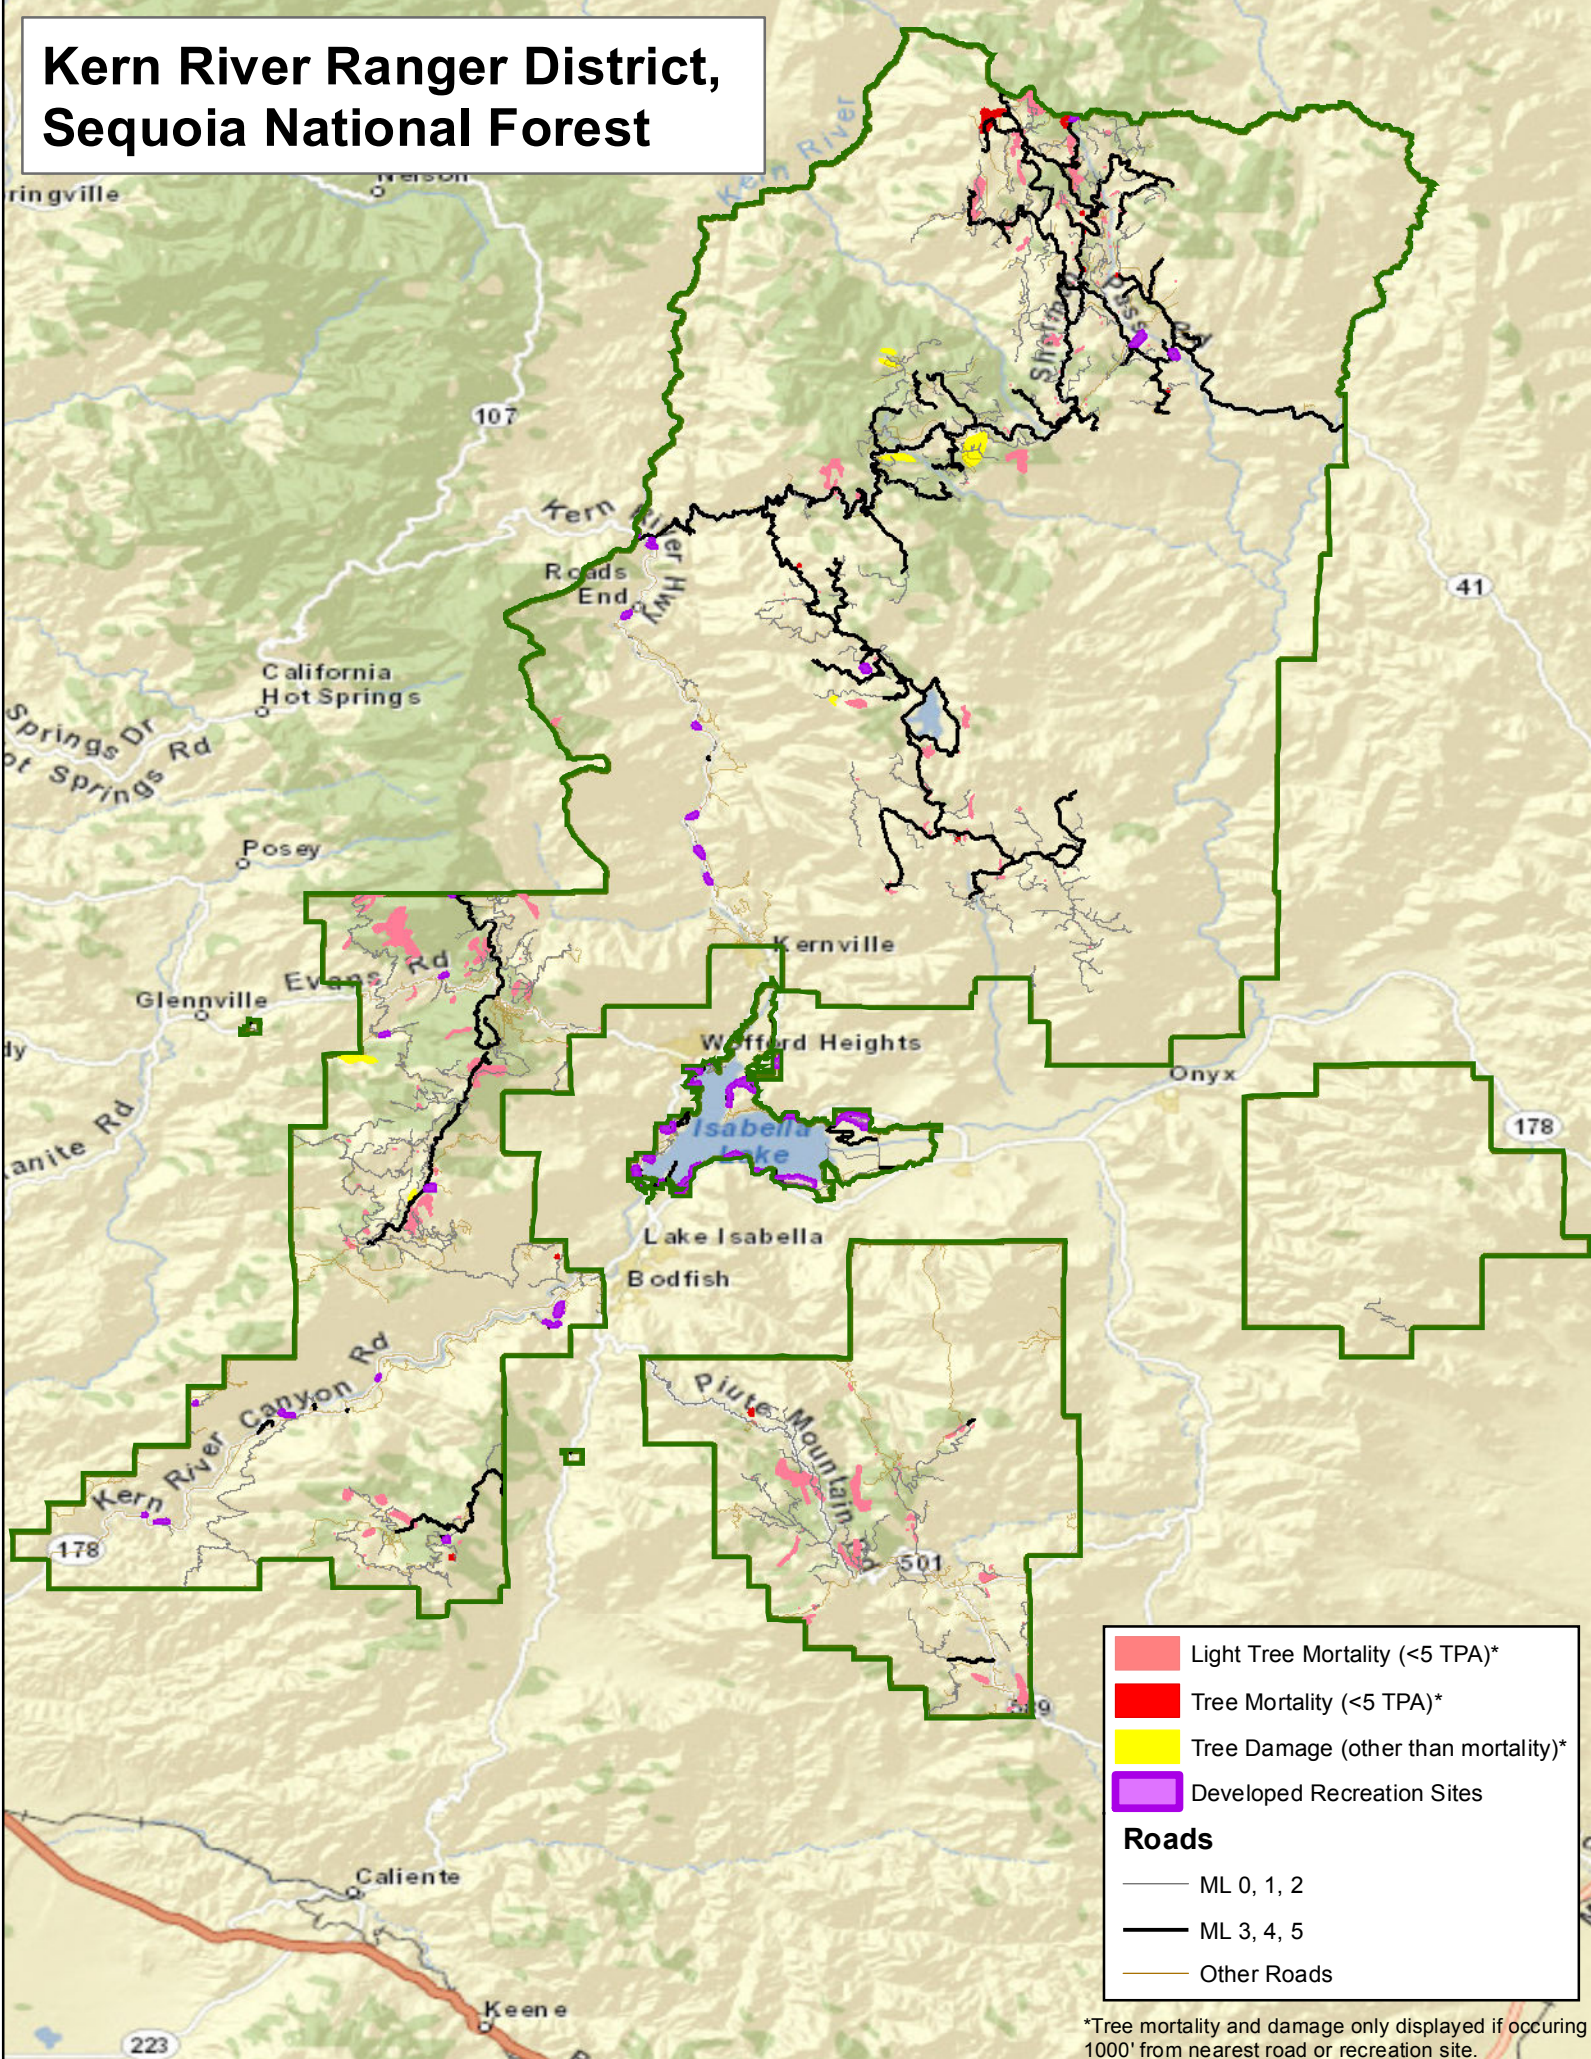

Kern River Ranger District, Sequoia National Forest

*Tree mortality and damage only displayed if occurring 1000' from nearest road or recreation site.