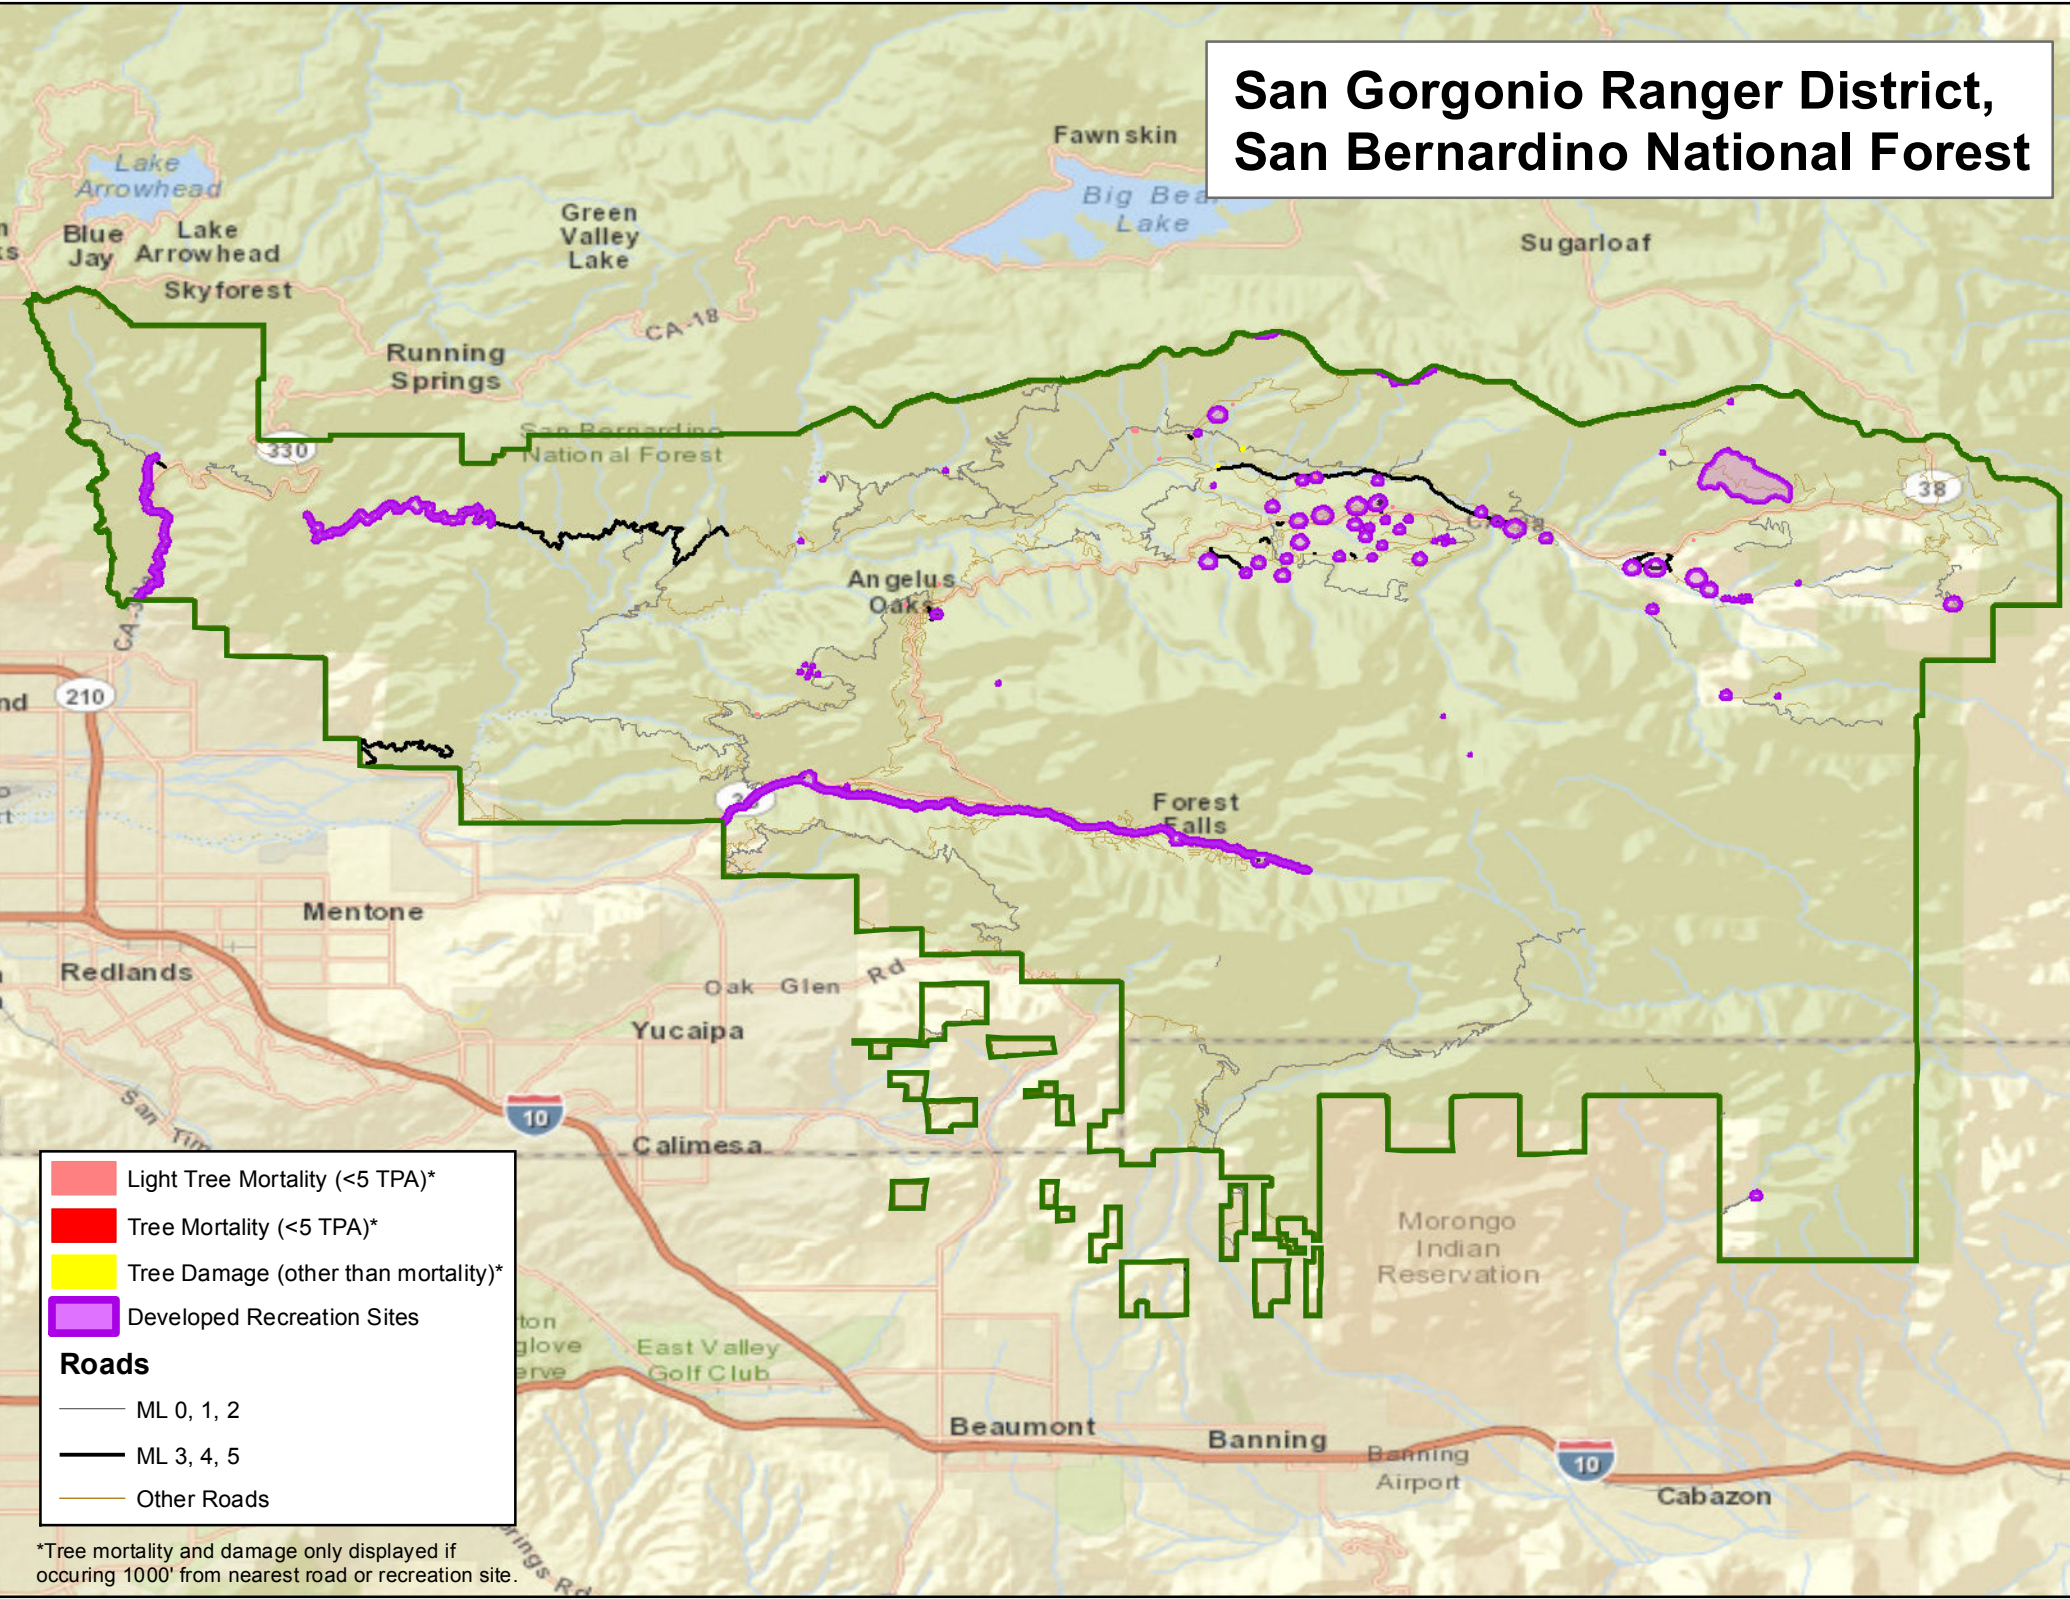

San Gorgonio Ranger District, San Bernardino National Forest

	Light Tree Mortality (<5 TPA)*
	Tree Mortality (<5 TPA)*
	Tree Damage (other than mortality)*
	Developed Recreation Sites
Roads	
	ML 0, 1, 2
	ML 3, 4, 5
	Other Roads

*Tree mortality and damage only displayed if occurring 1000' from nearest road or recreation site.