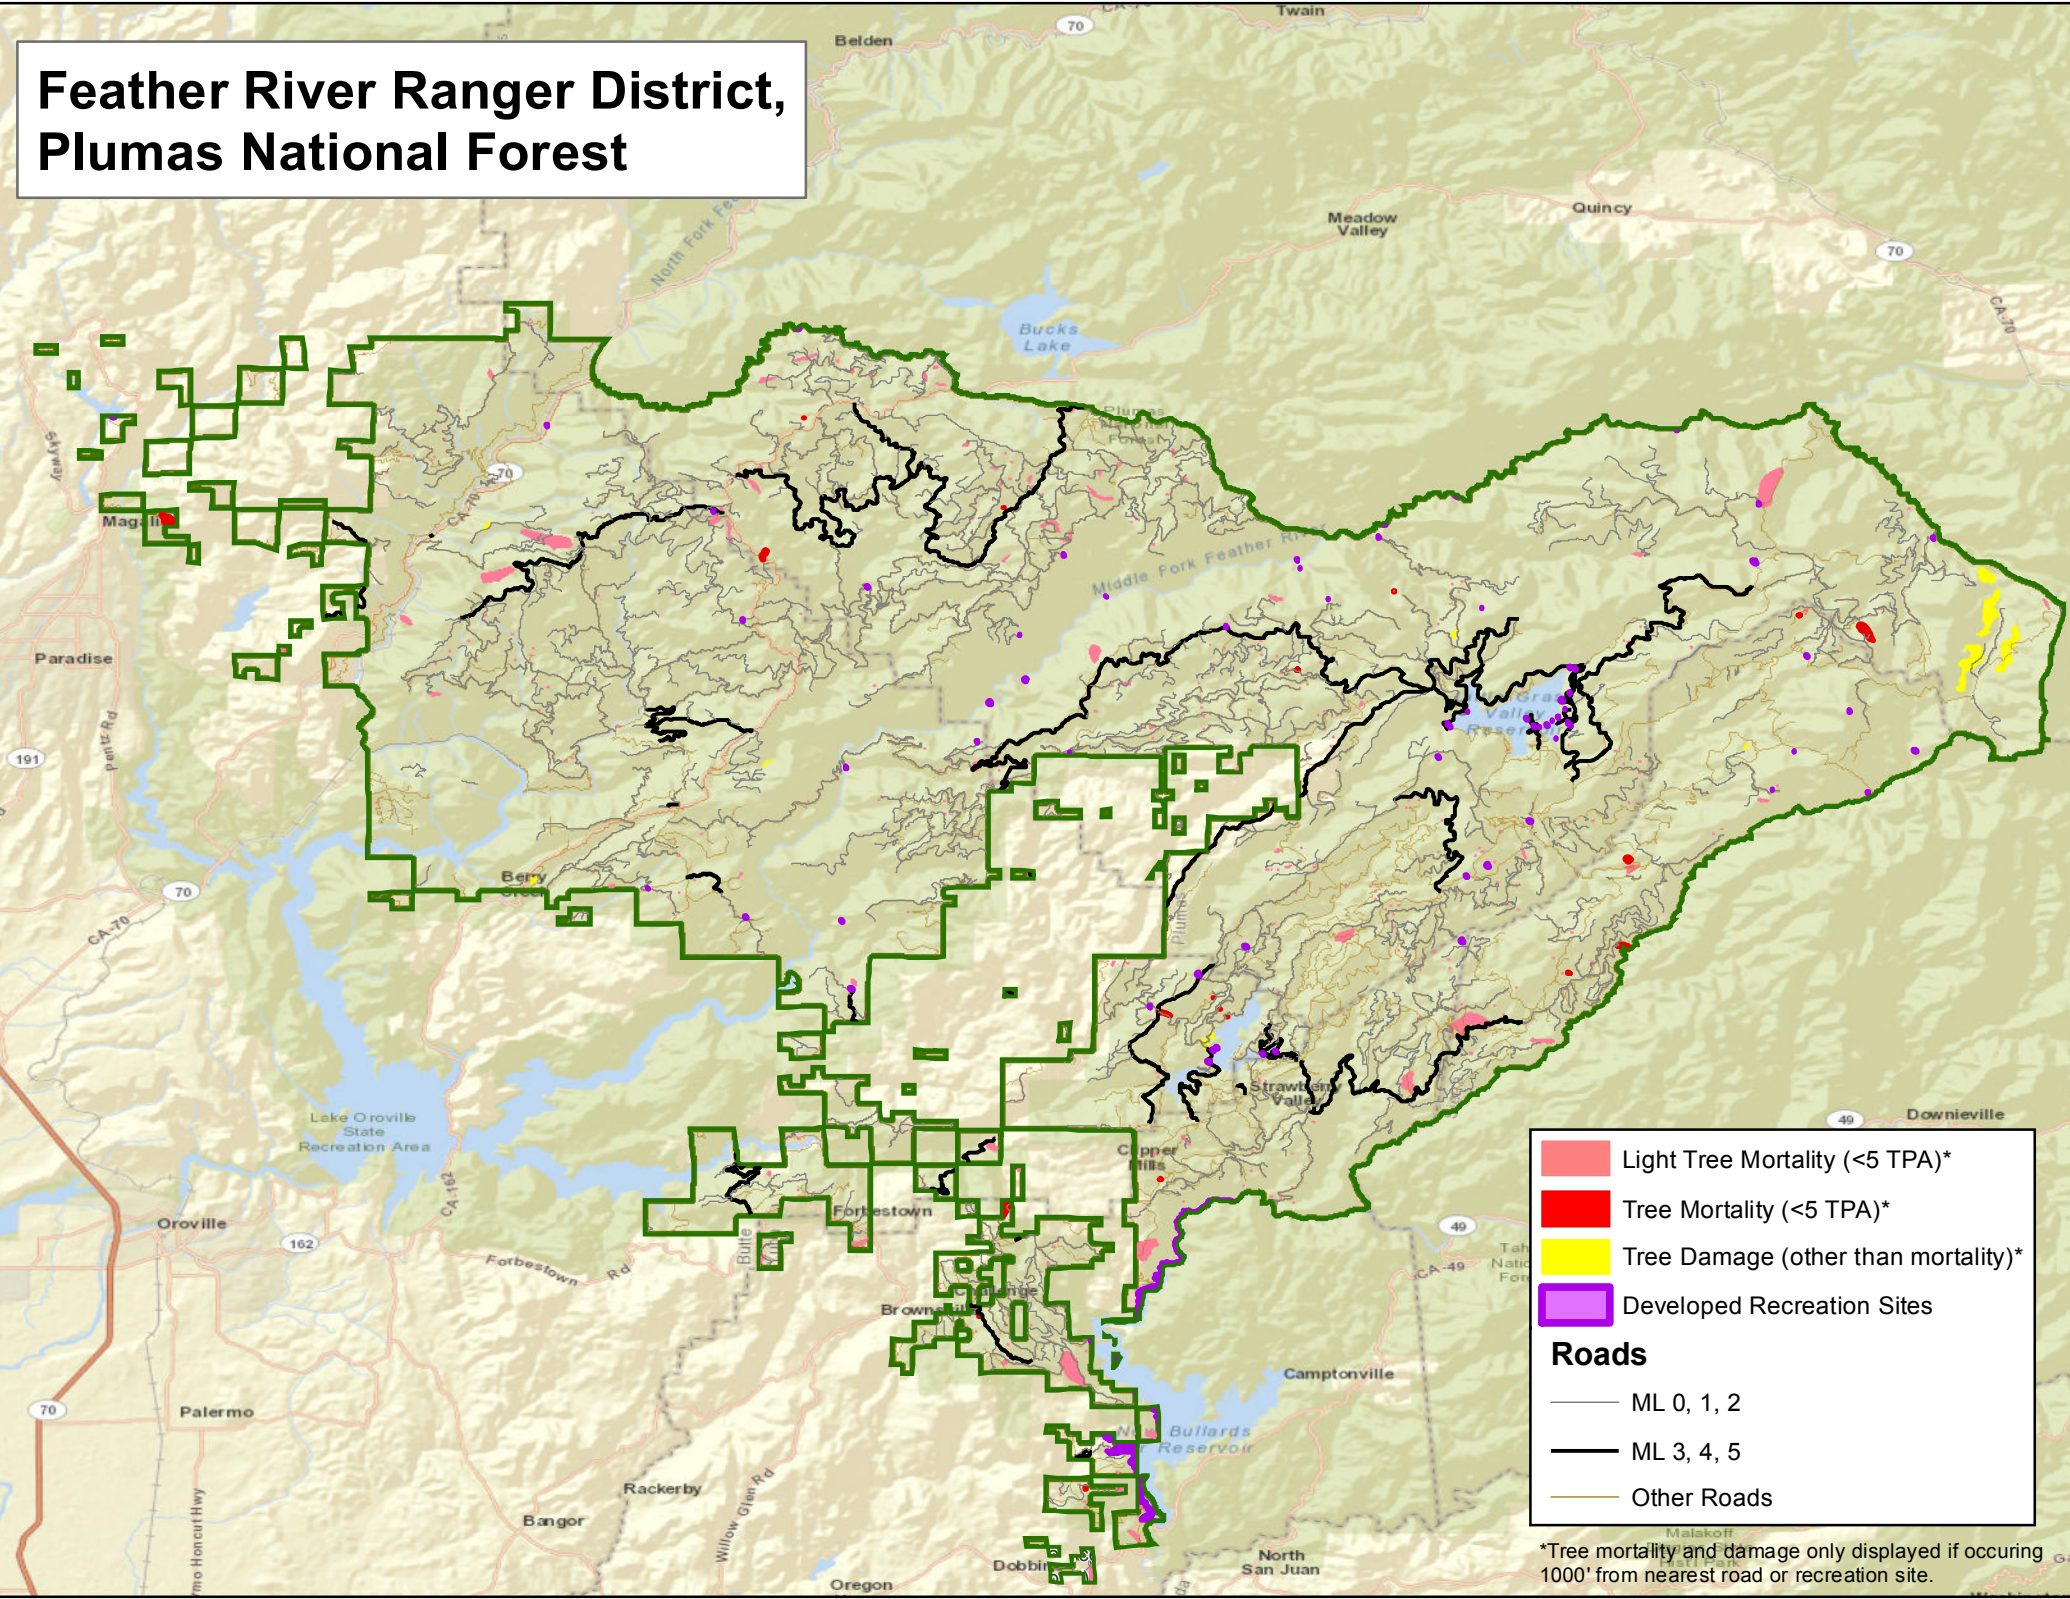

Feather River Ranger District, Plumas National Forest

■	Light Tree Mortality (<5 TPA)*
■	Tree Mortality (<5 TPA)*
■	Tree Damage (other than mortality)*
■	Developed Recreation Sites
Roads	
	ML 0, 1, 2
	ML 3, 4, 5
	Other Roads

*Tree mortality and damage only displayed if occurring 1000' from nearest road or recreation site.