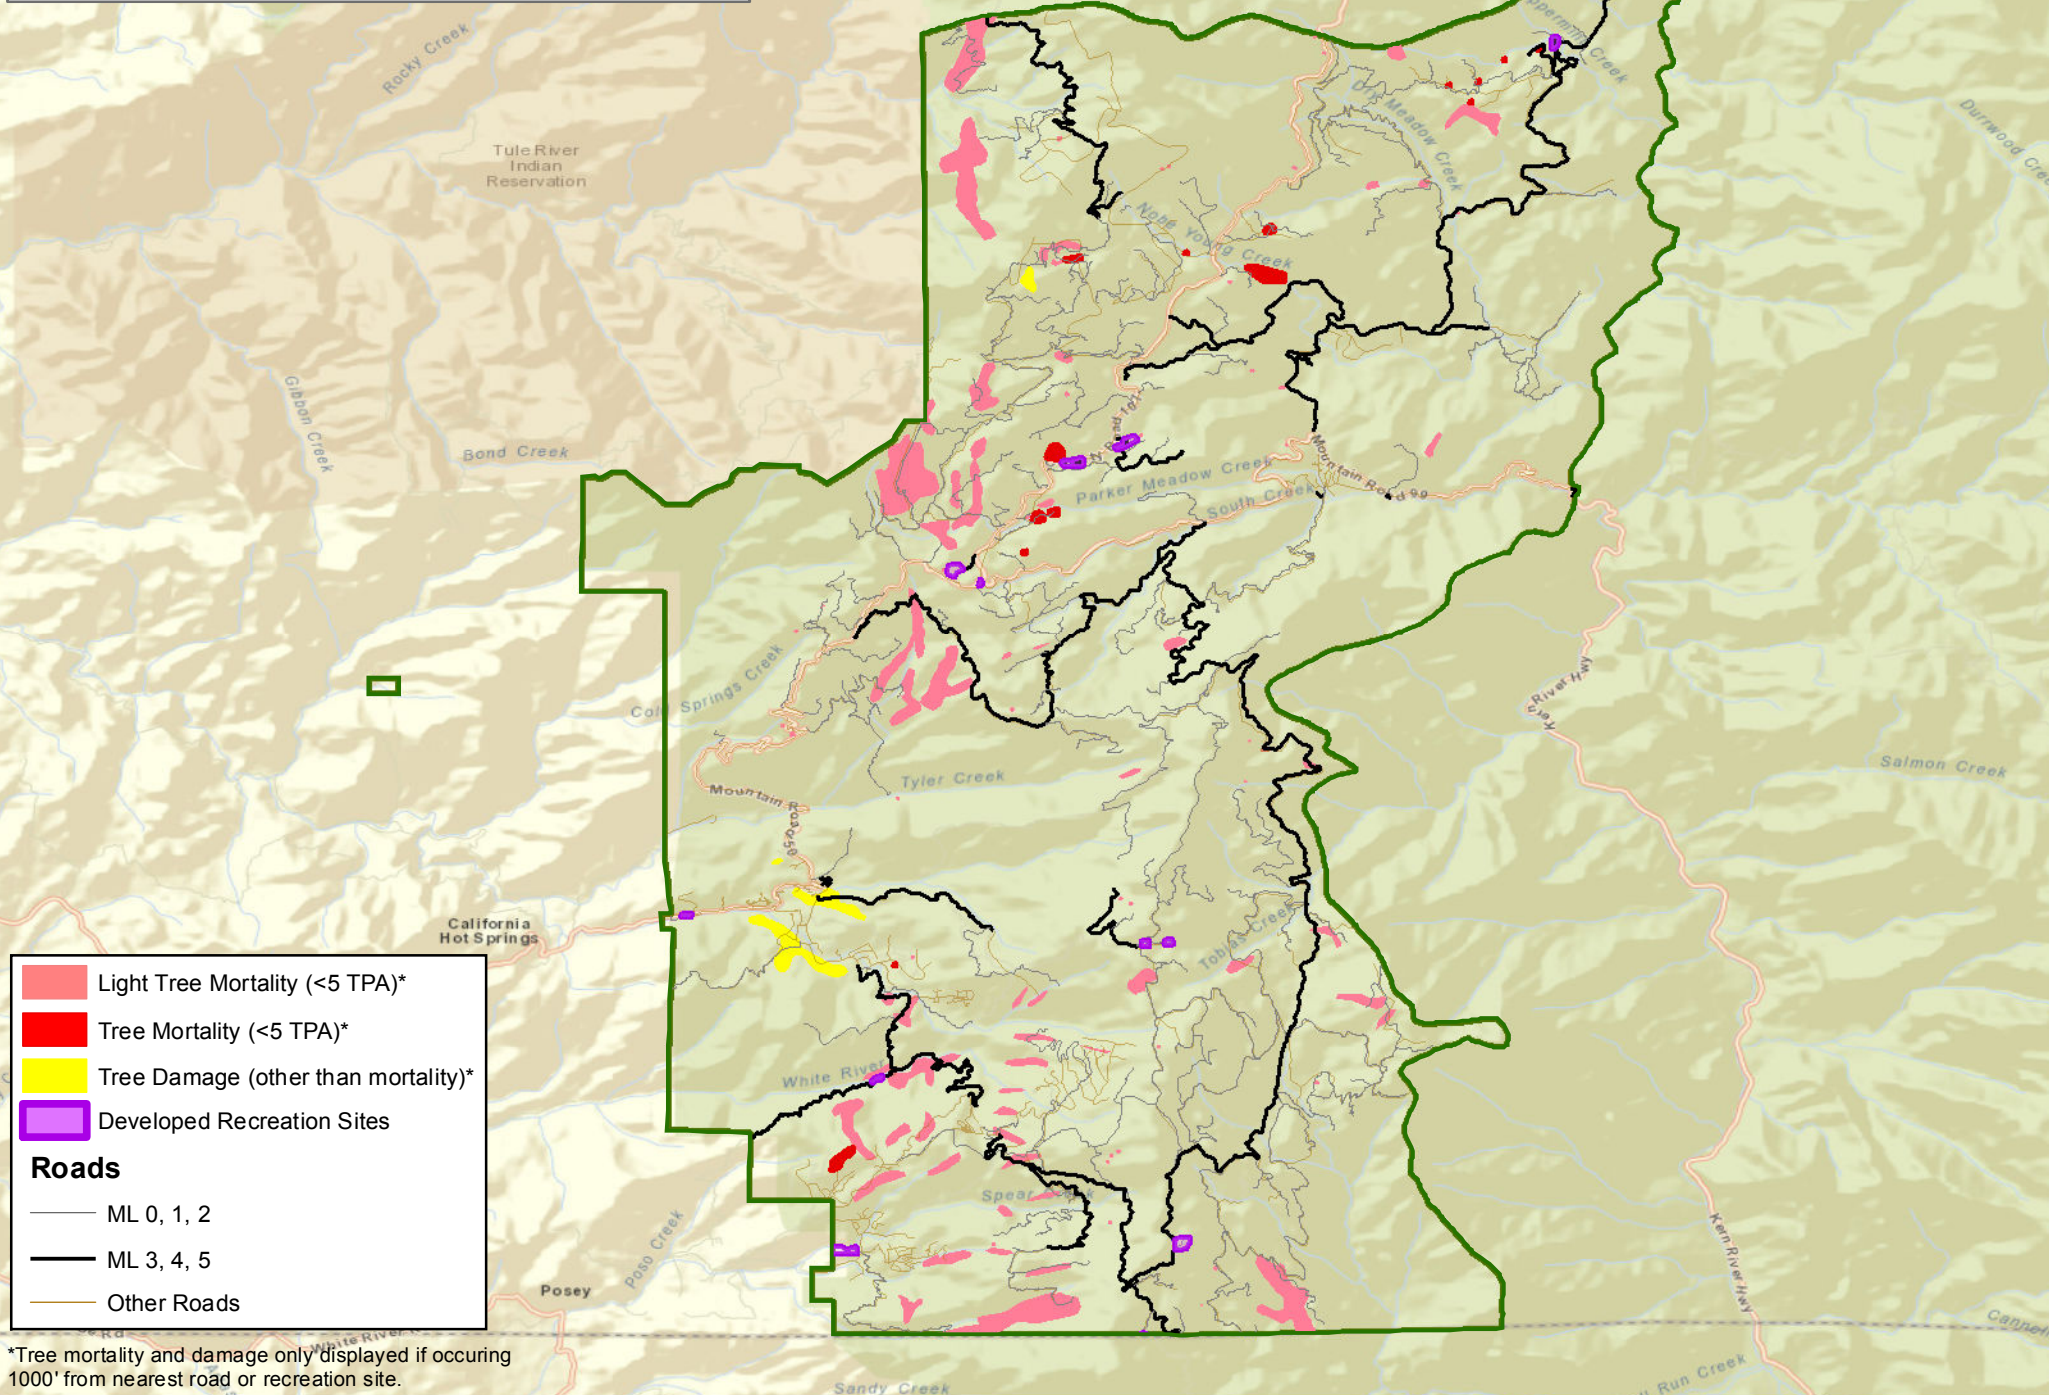

Hot Springs Ranger District, Sequoia National Forest

- Light Tree Mortality (<5 TPA)*
- Tree Mortality (<5 TPA)*
- Tree Damage (other than mortality)*
- Developed Recreation Sites

1. **Roads**
2. ML 0, 1, 2
   - ML 3, 4, 5
   - Other Roads

*Tree mortality and damage only displayed if occurring 1000' from nearest road or recreation site.