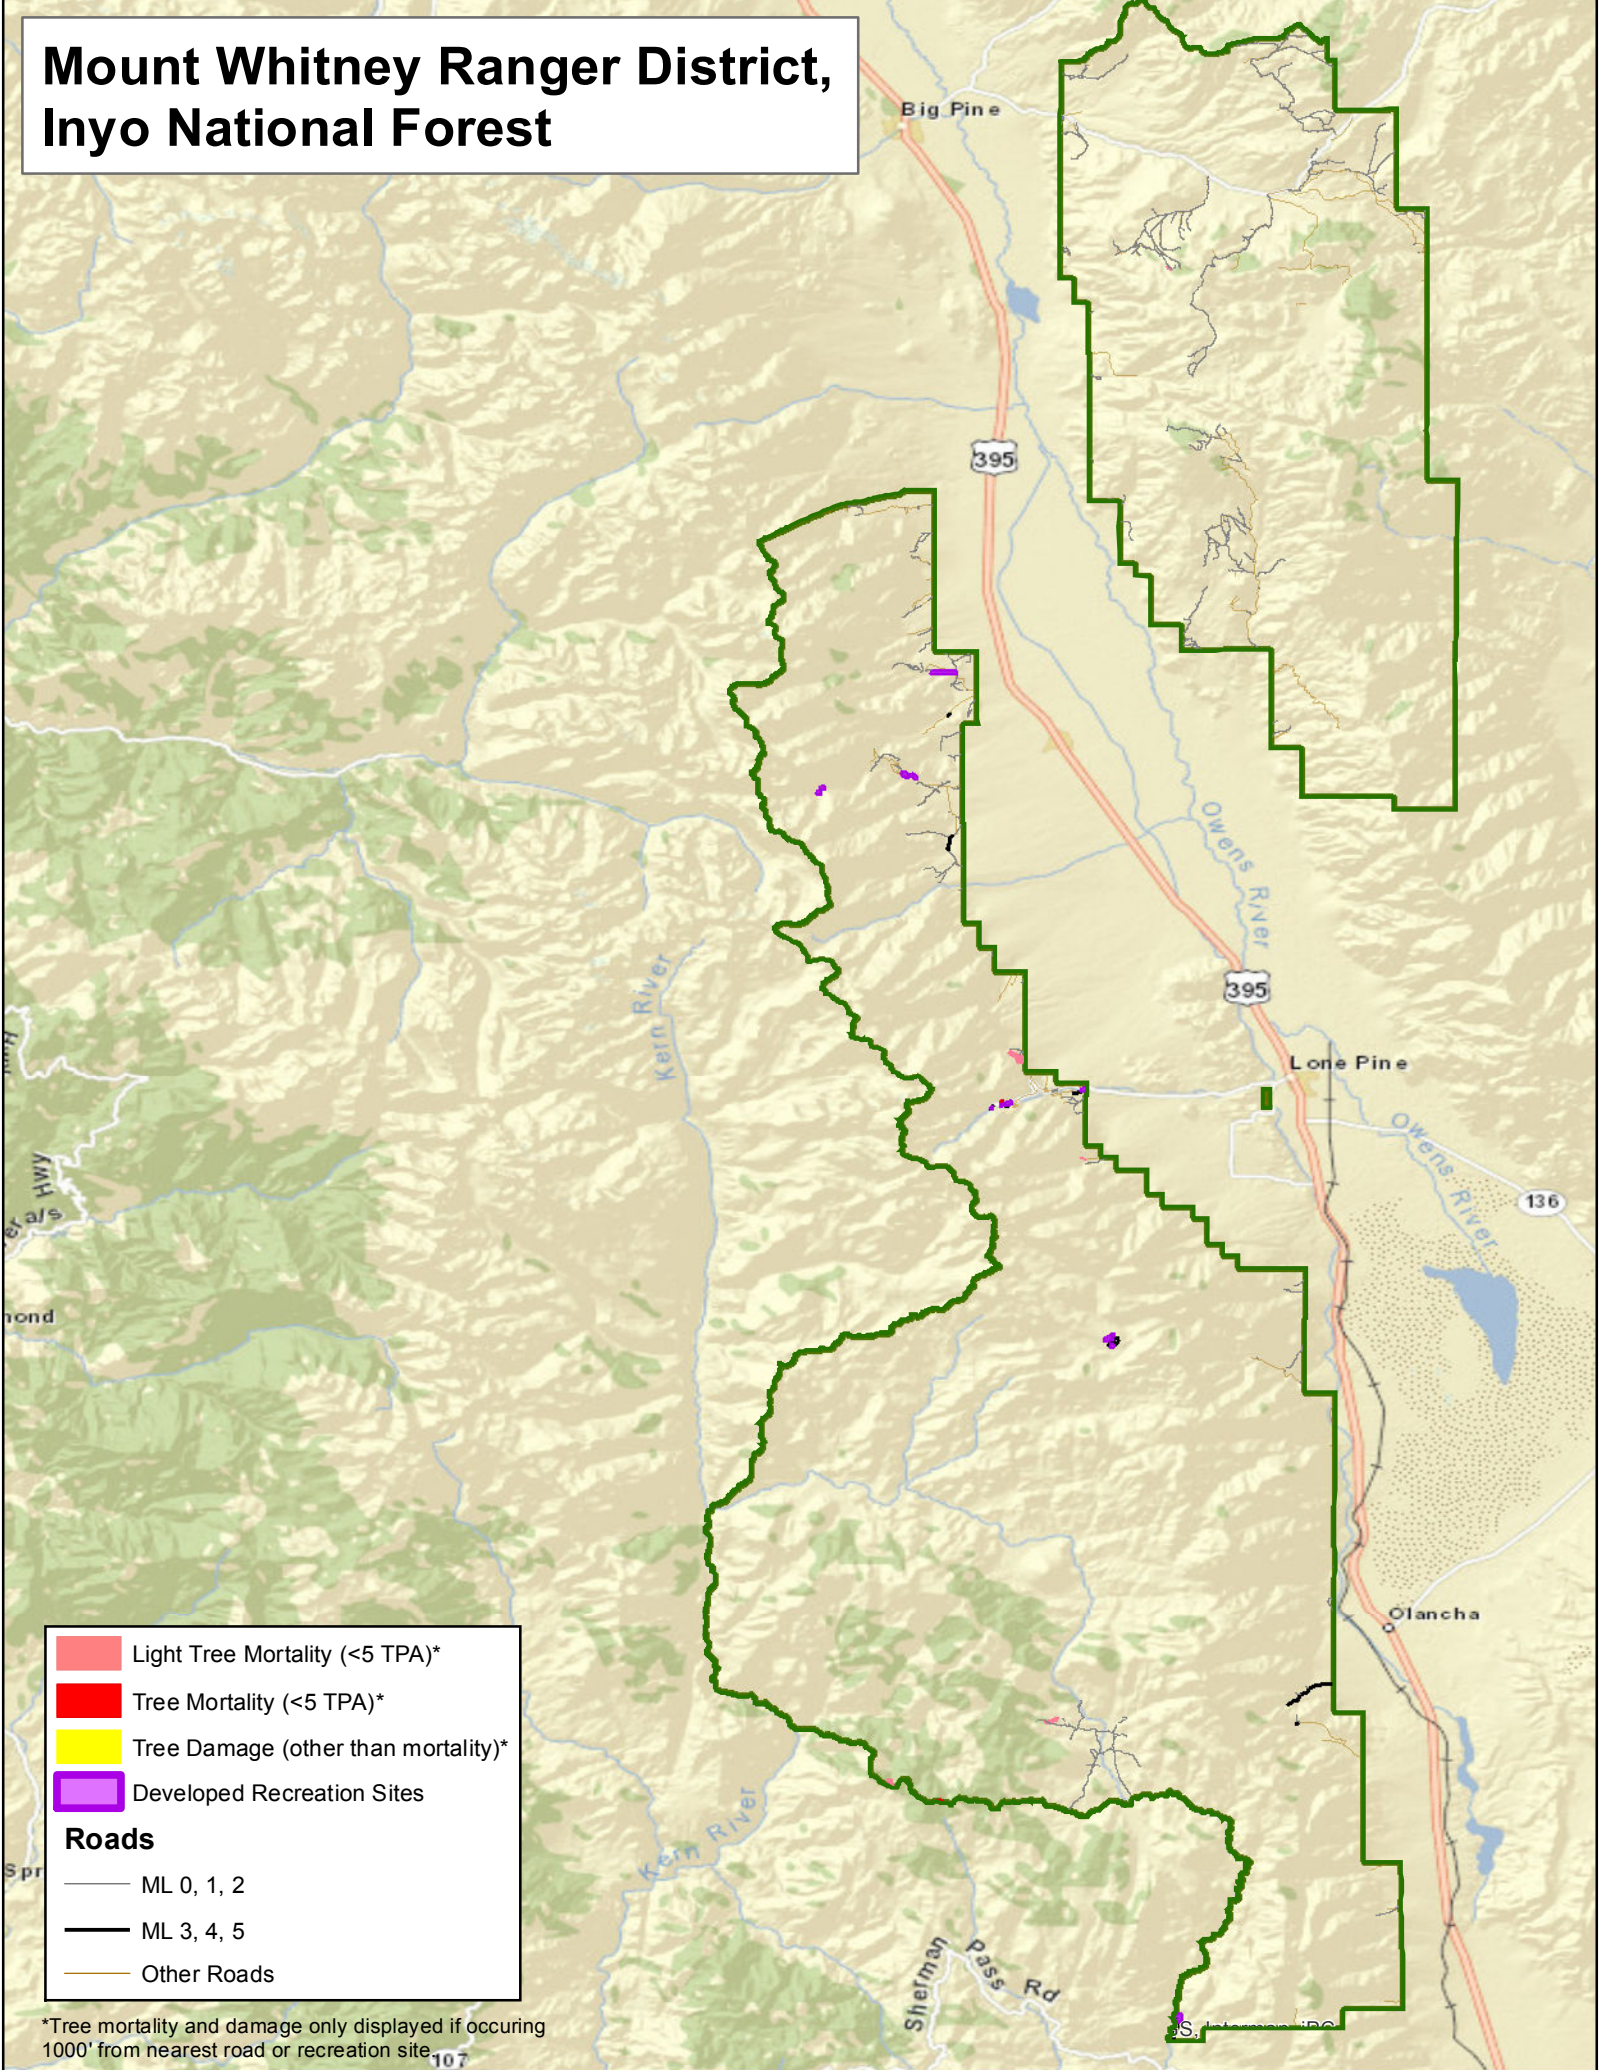

Mount Whitney Ranger District, Inyo National Forest

	Light Tree Mortality (<5 TPA)*
	Tree Mortality (<5 TPA)*
	Tree Damage (other than mortality)*
	Developed Recreation Sites
Roads	
	ML 0, 1, 2
	ML 3, 4, 5
	Other Roads

*Tree mortality and damage only displayed if occurring 1000' from nearest road or recreation site