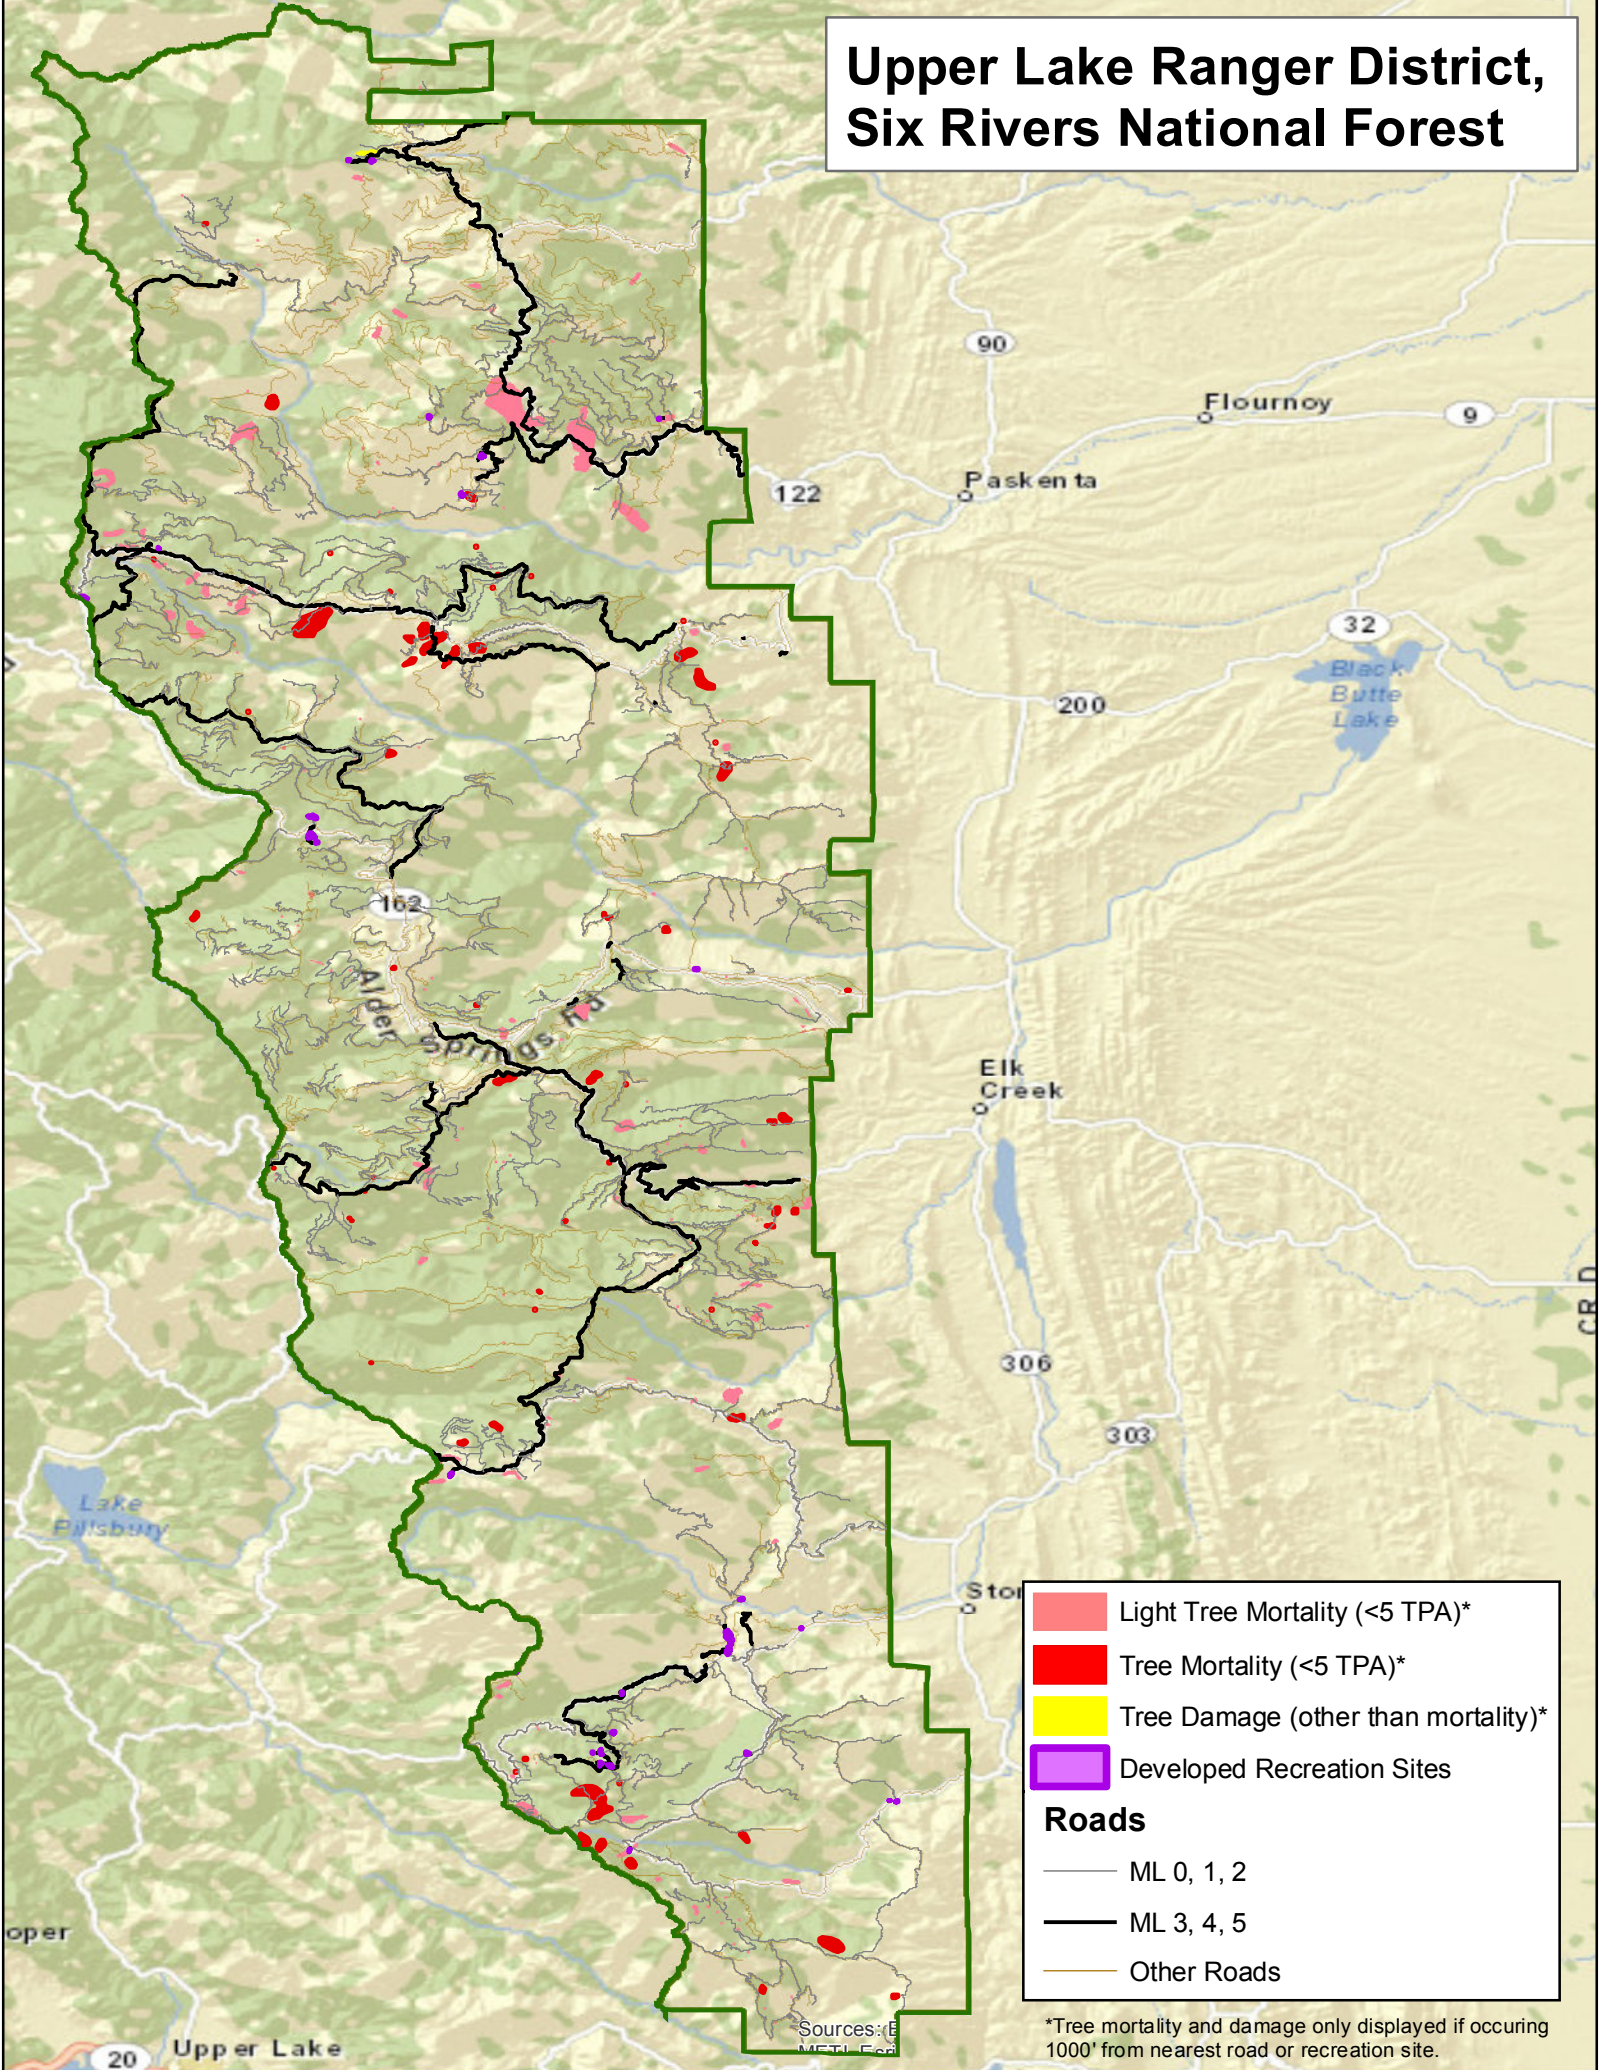

Upper Lake Ranger District, Six Rivers National Forest

	Light Tree Mortality (<5 TPA)*
	Tree Mortality (<5 TPA)*
	Tree Damage (other than mortality)*
	Developed Recreation Sites
Roads	
	ML 0, 1, 2
	ML 3, 4, 5
	Other Roads

*Tree mortality and damage only displayed if occurring 1000' from nearest road or recreation site.

Sources: E
MSTL For