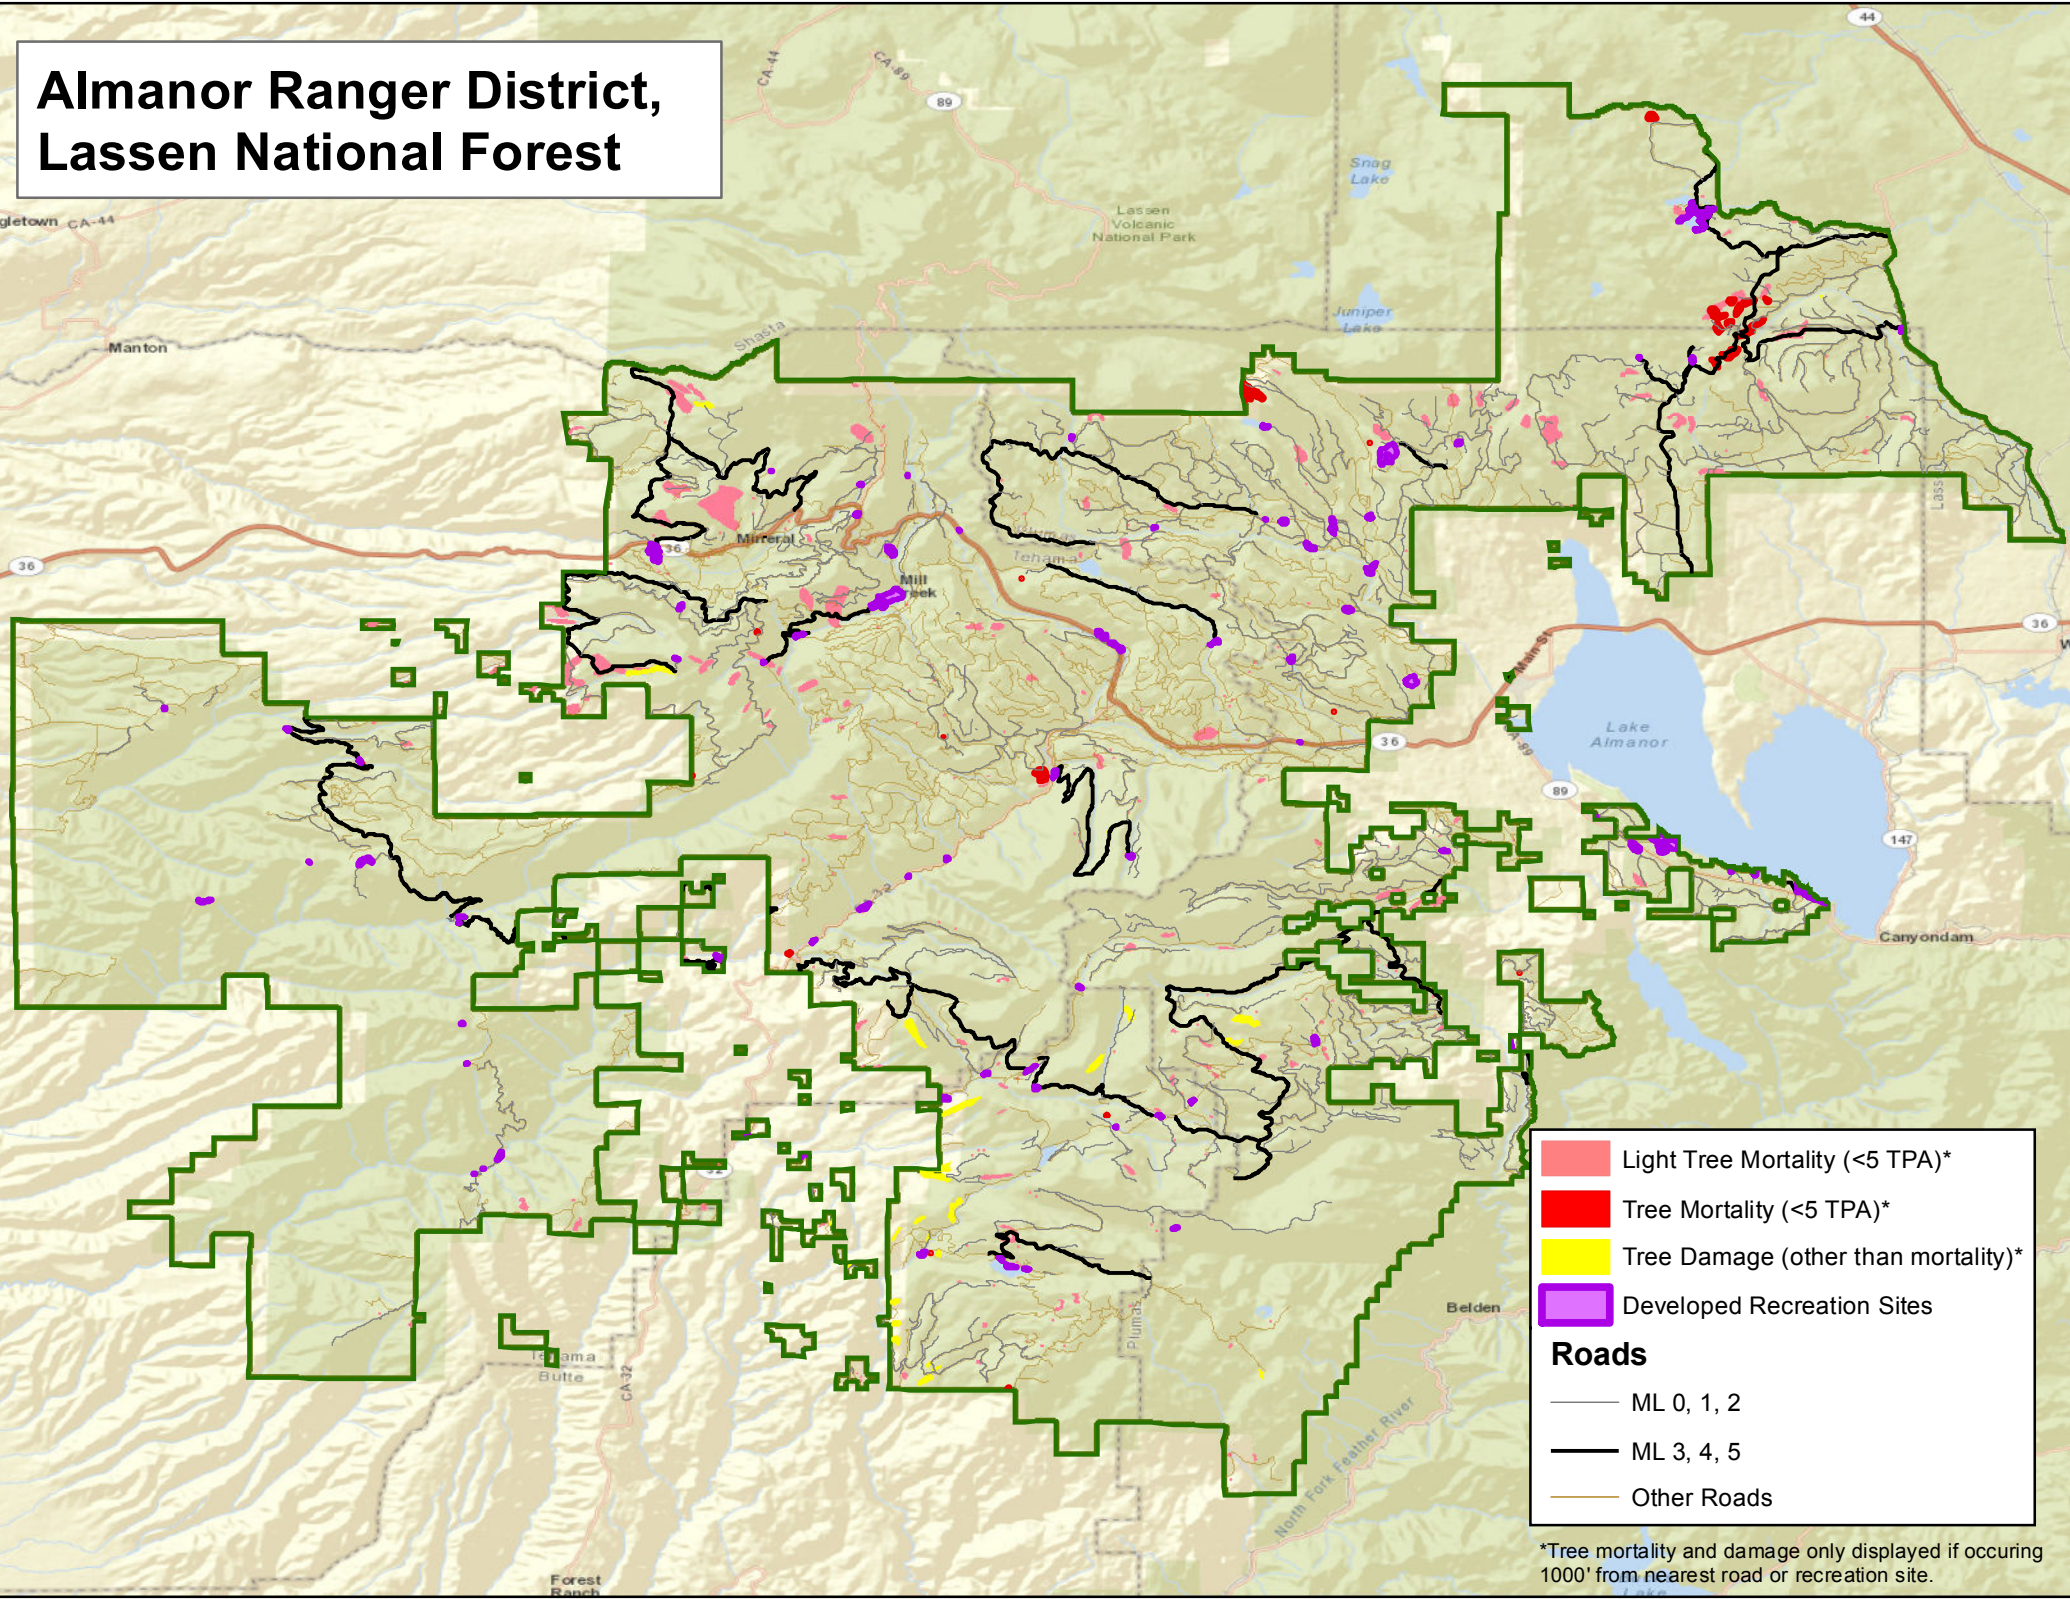

Almanor Ranger District, Lassen National Forest

■	Light Tree Mortality (<5 TPA)*
■	Tree Mortality (<5 TPA)*
■	Tree Damage (other than mortality)*
■	Developed Recreation Sites
Roads	
	ML 0, 1, 2
	ML 3, 4, 5
	Other Roads

*Tree mortality and damage only displayed if occurring 1000' from nearest road or recreation site.