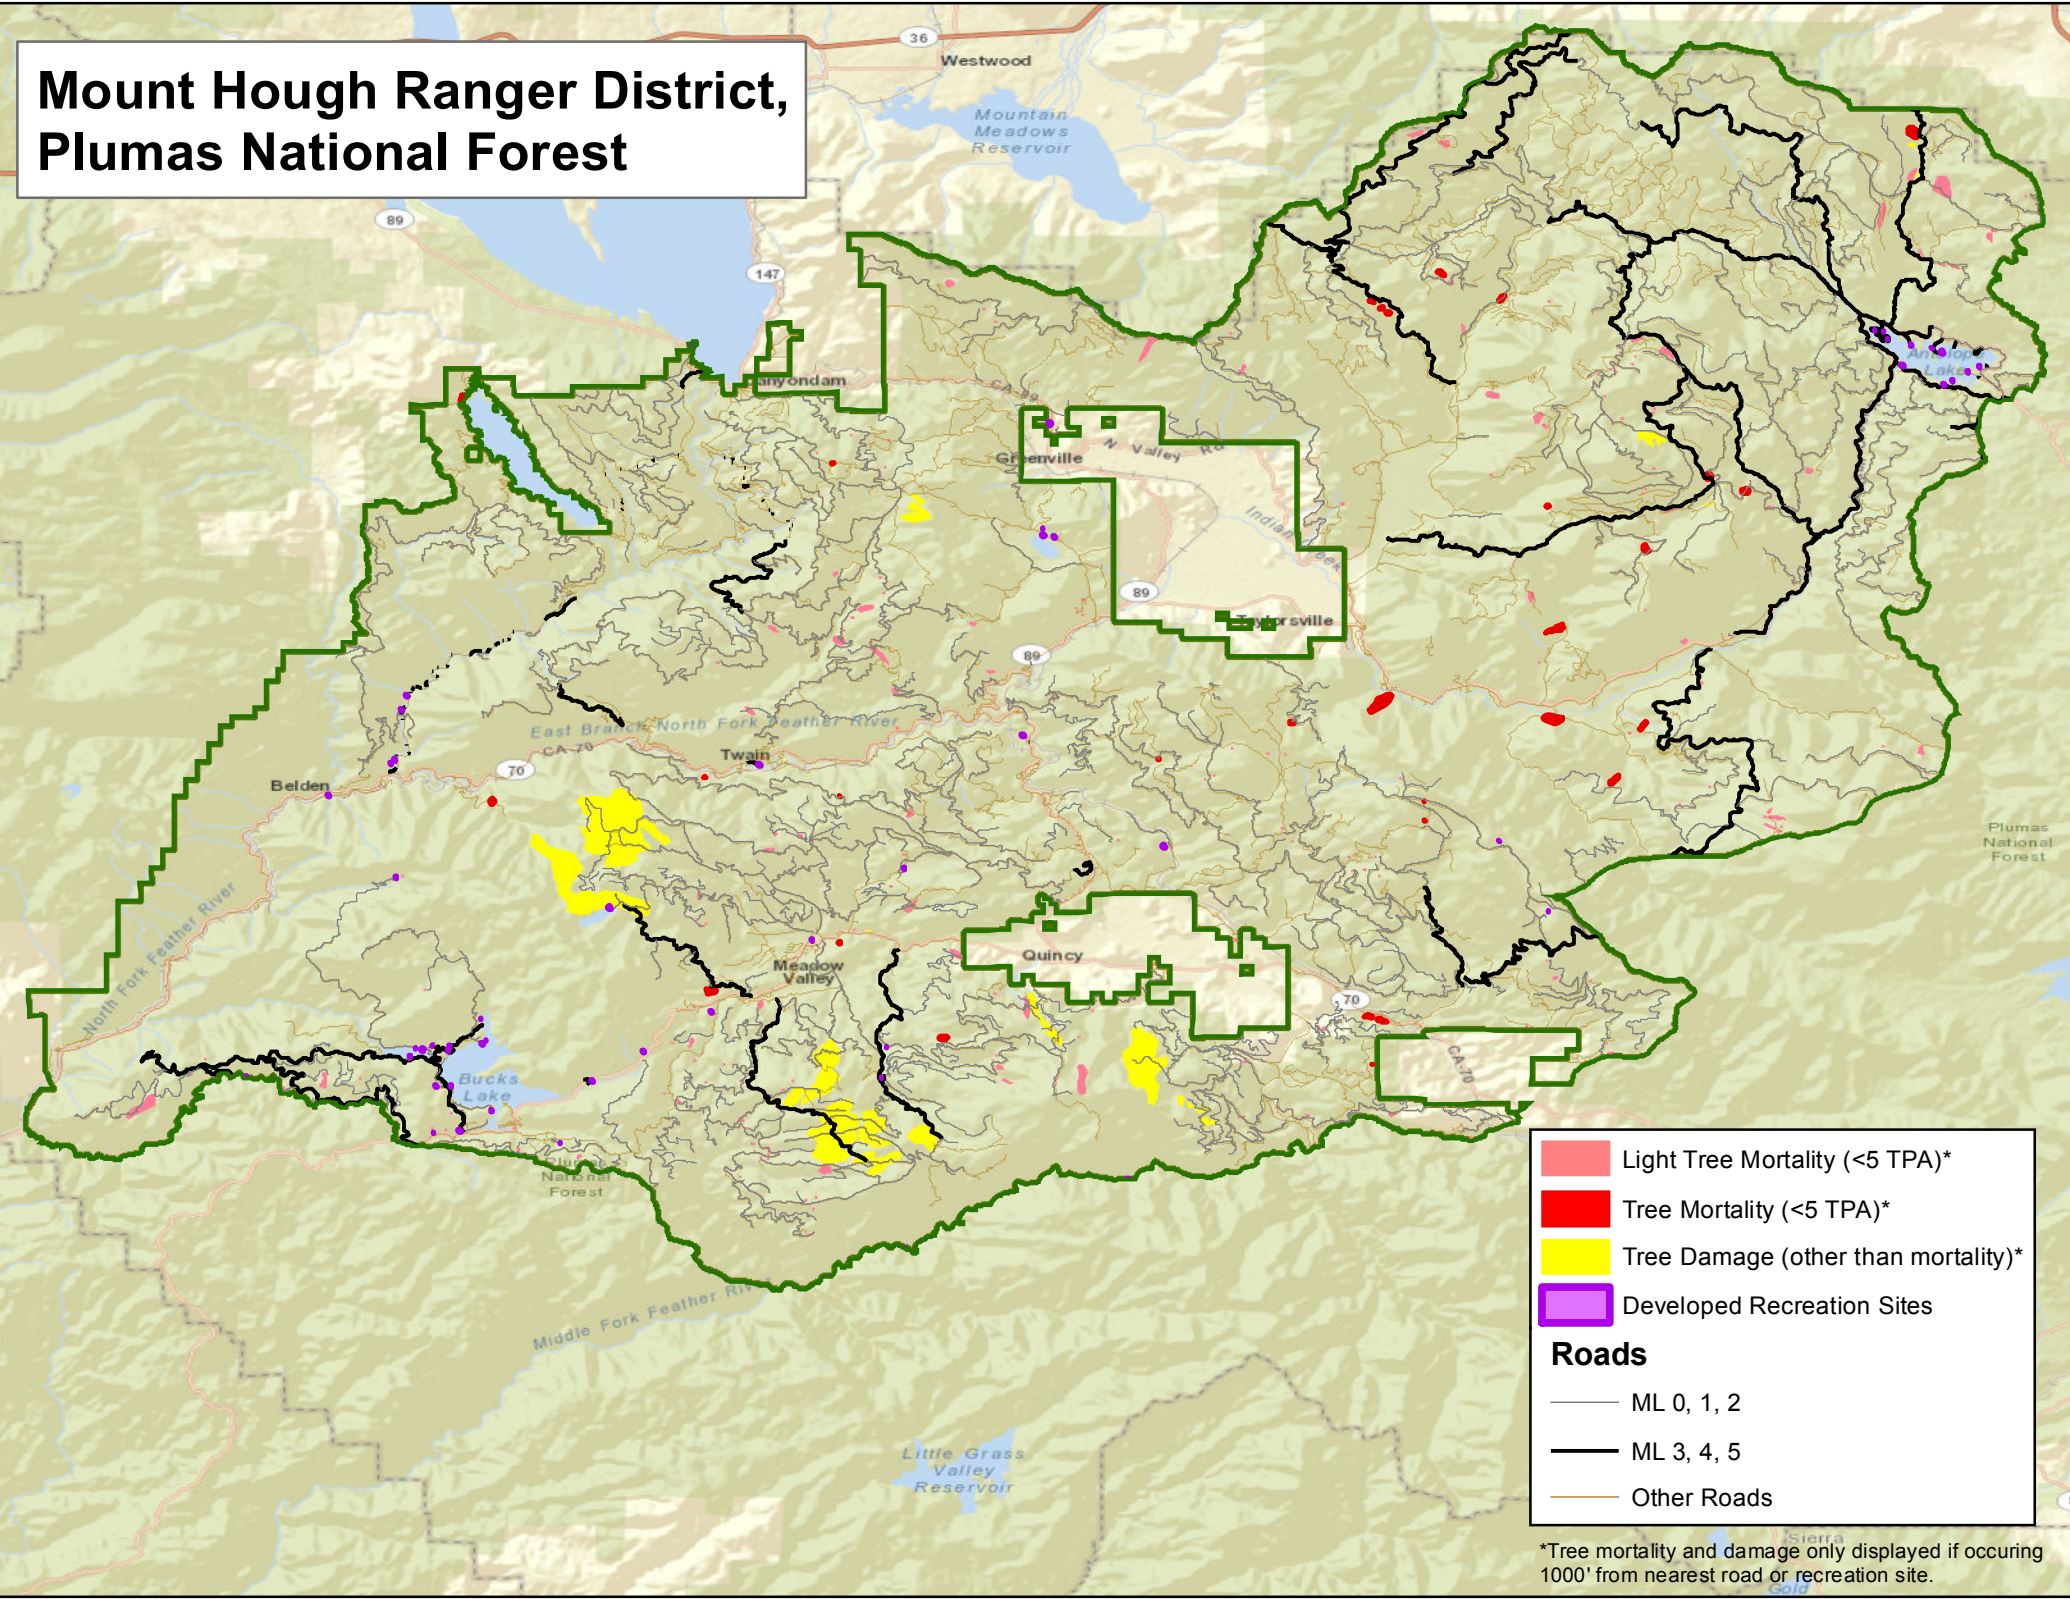

Mount Hough Ranger District, Plumas National Forest

	Light Tree Mortality (<5 TPA)*
	Tree Mortality (<5 TPA)*
	Tree Damage (other than mortality)*
	Developed Recreation Sites
Roads	
	ML 0, 1, 2
	ML 3, 4, 5
	Other Roads

*Tree mortality and damage only displayed if occurring 1000' from nearest road or recreation site.