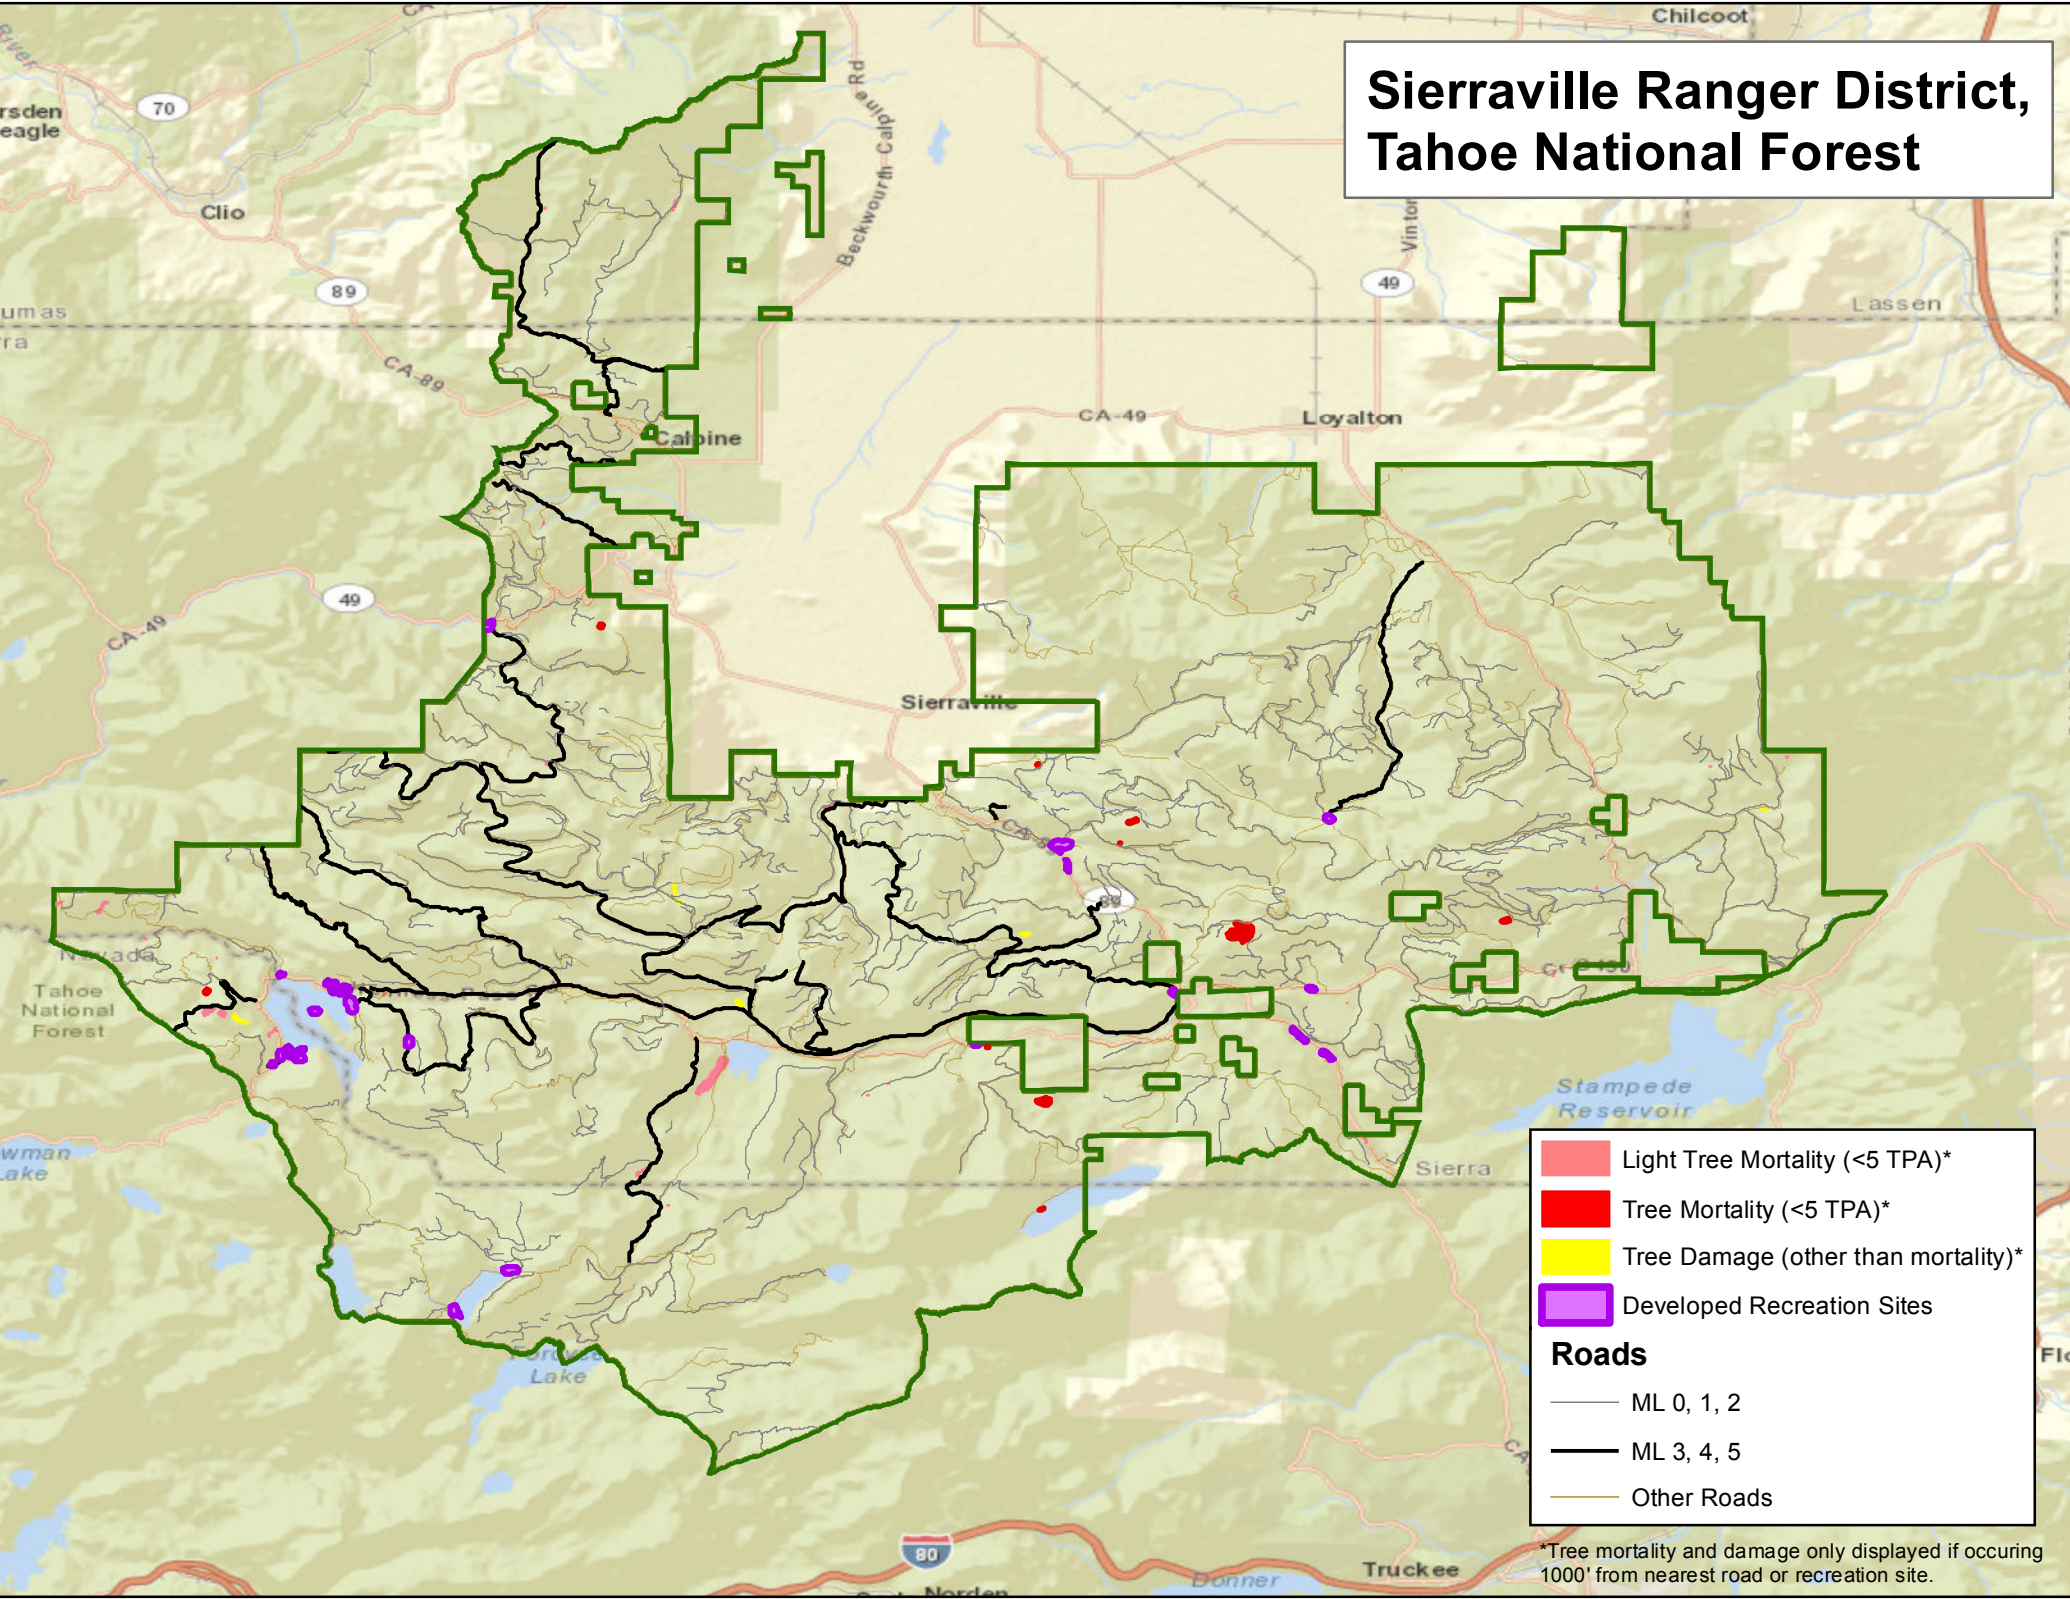

American River Ranger District, Tahoe National Forest

*Tree mortality and damage only displayed if occurring 1000' from nearest road or recreation site.

Sierraville Ranger District, Tahoe National Forest