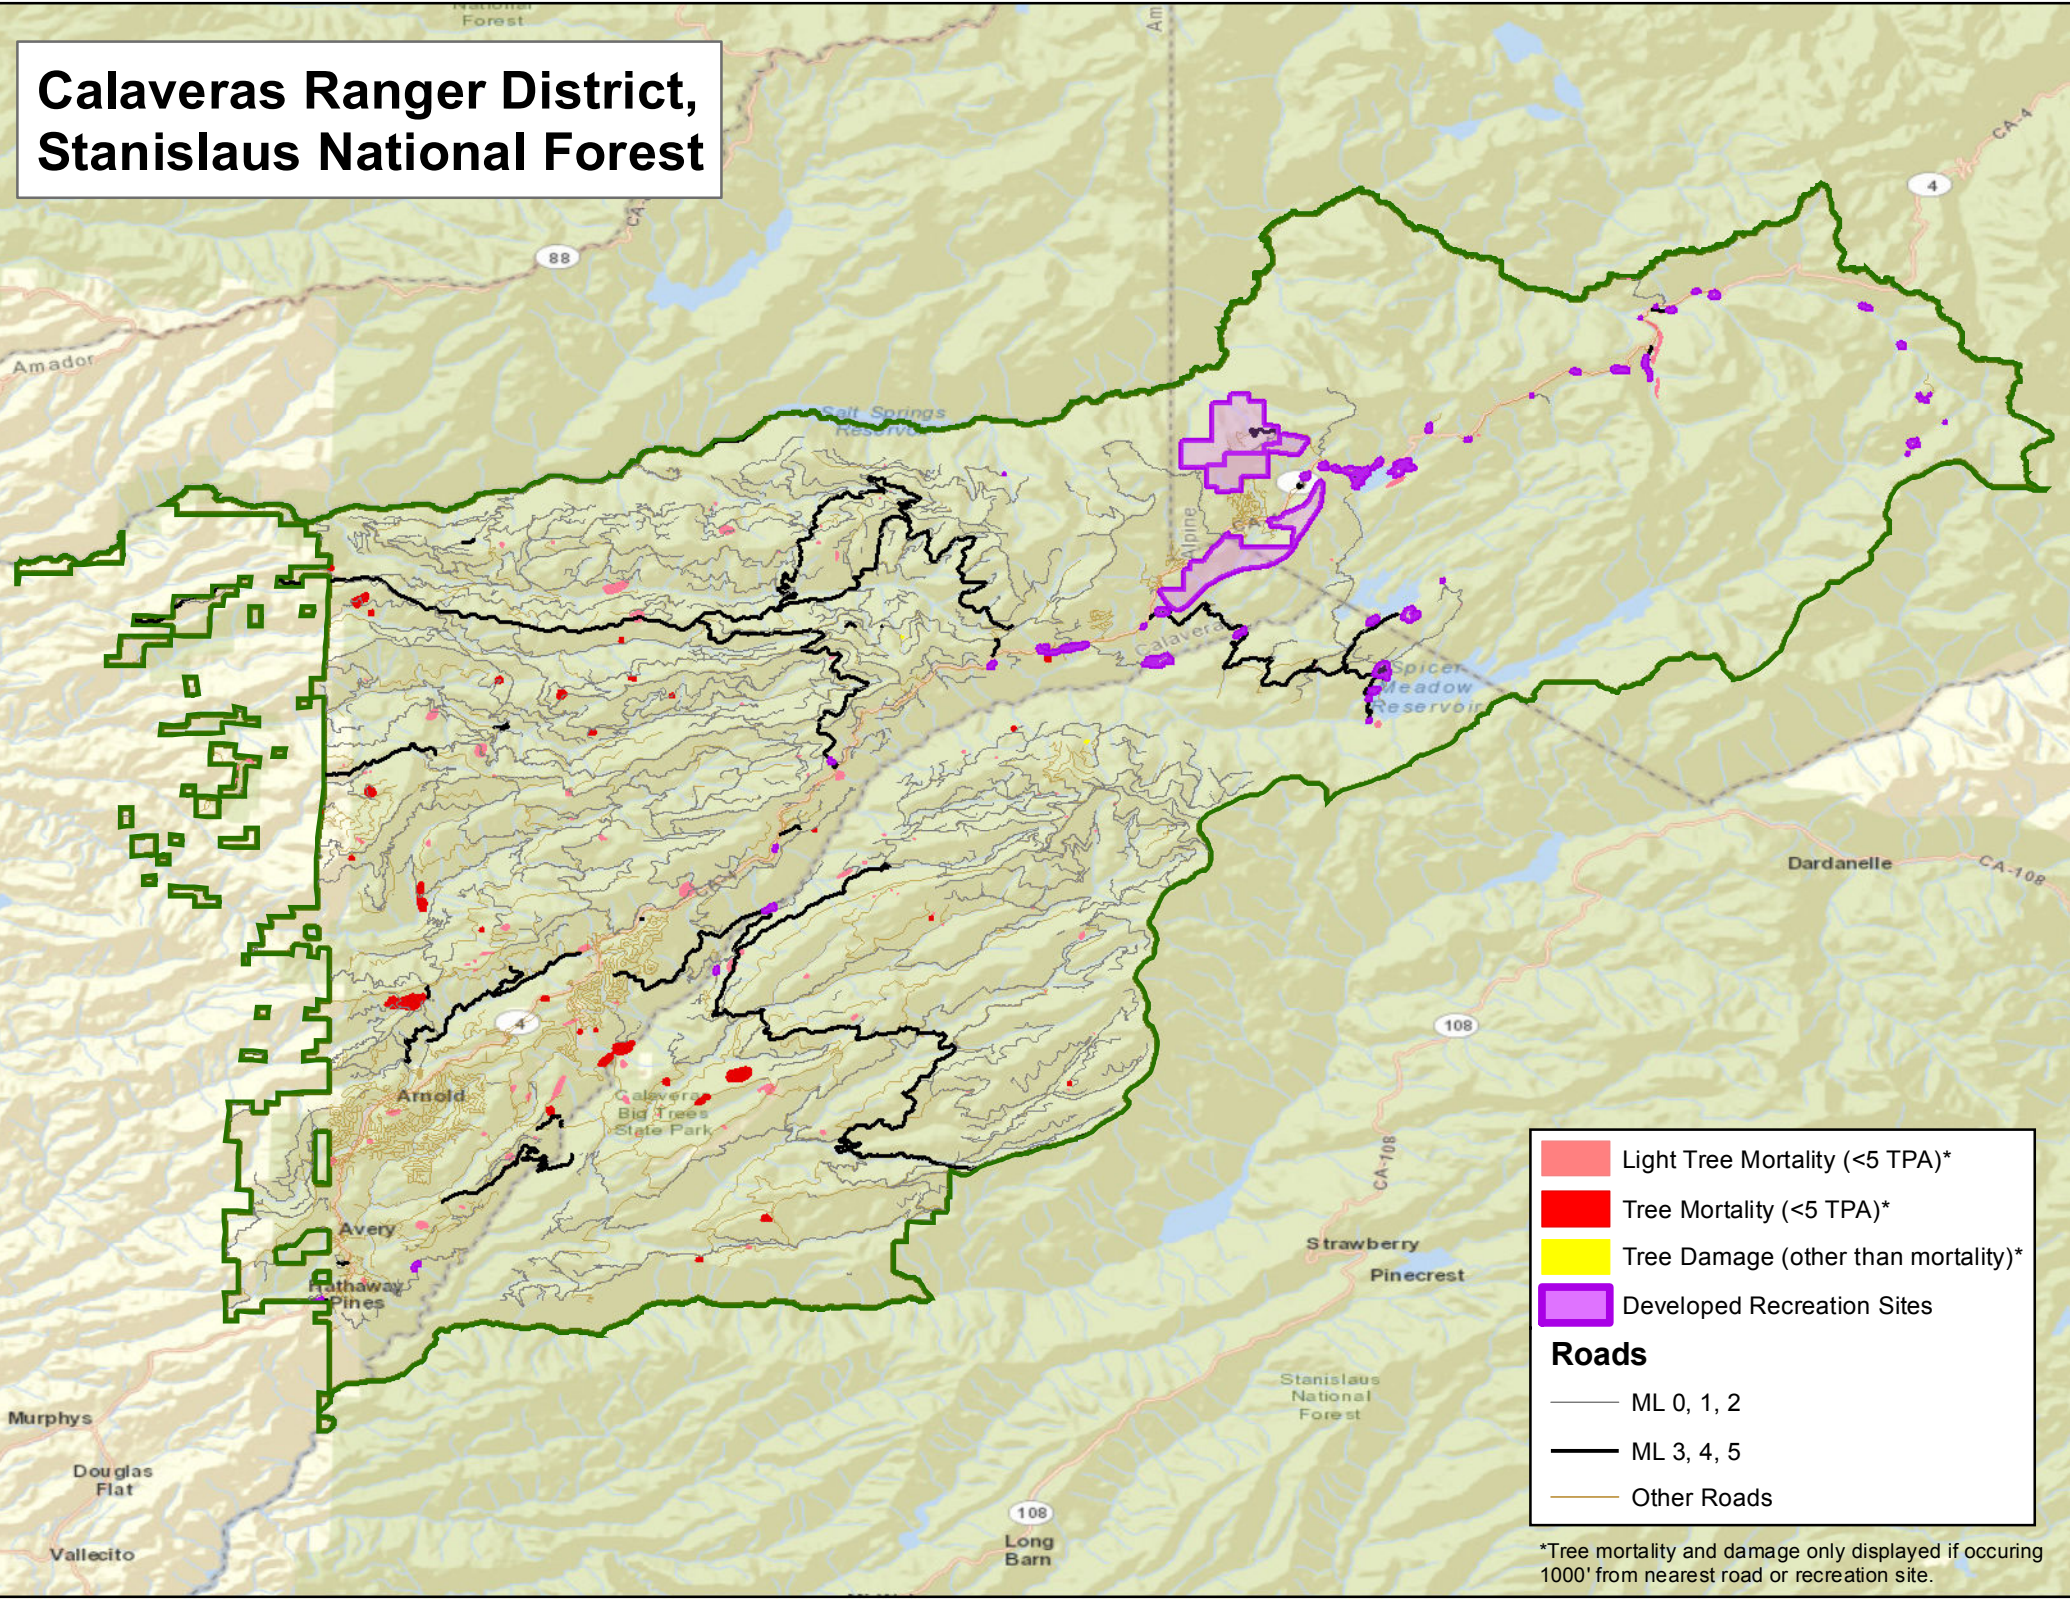

Calaveras Ranger District, Stanislaus National Forest

■	Light Tree Mortality (<5 TPA)*
■	Tree Mortality (<5 TPA)*
■	Tree Damage (other than mortality)*
■	Developed Recreation Sites
Roads	
	ML 0, 1, 2
	ML 3, 4, 5
	Other Roads

*Tree mortality and damage only displayed if occurring 1000' from nearest road or recreation site.