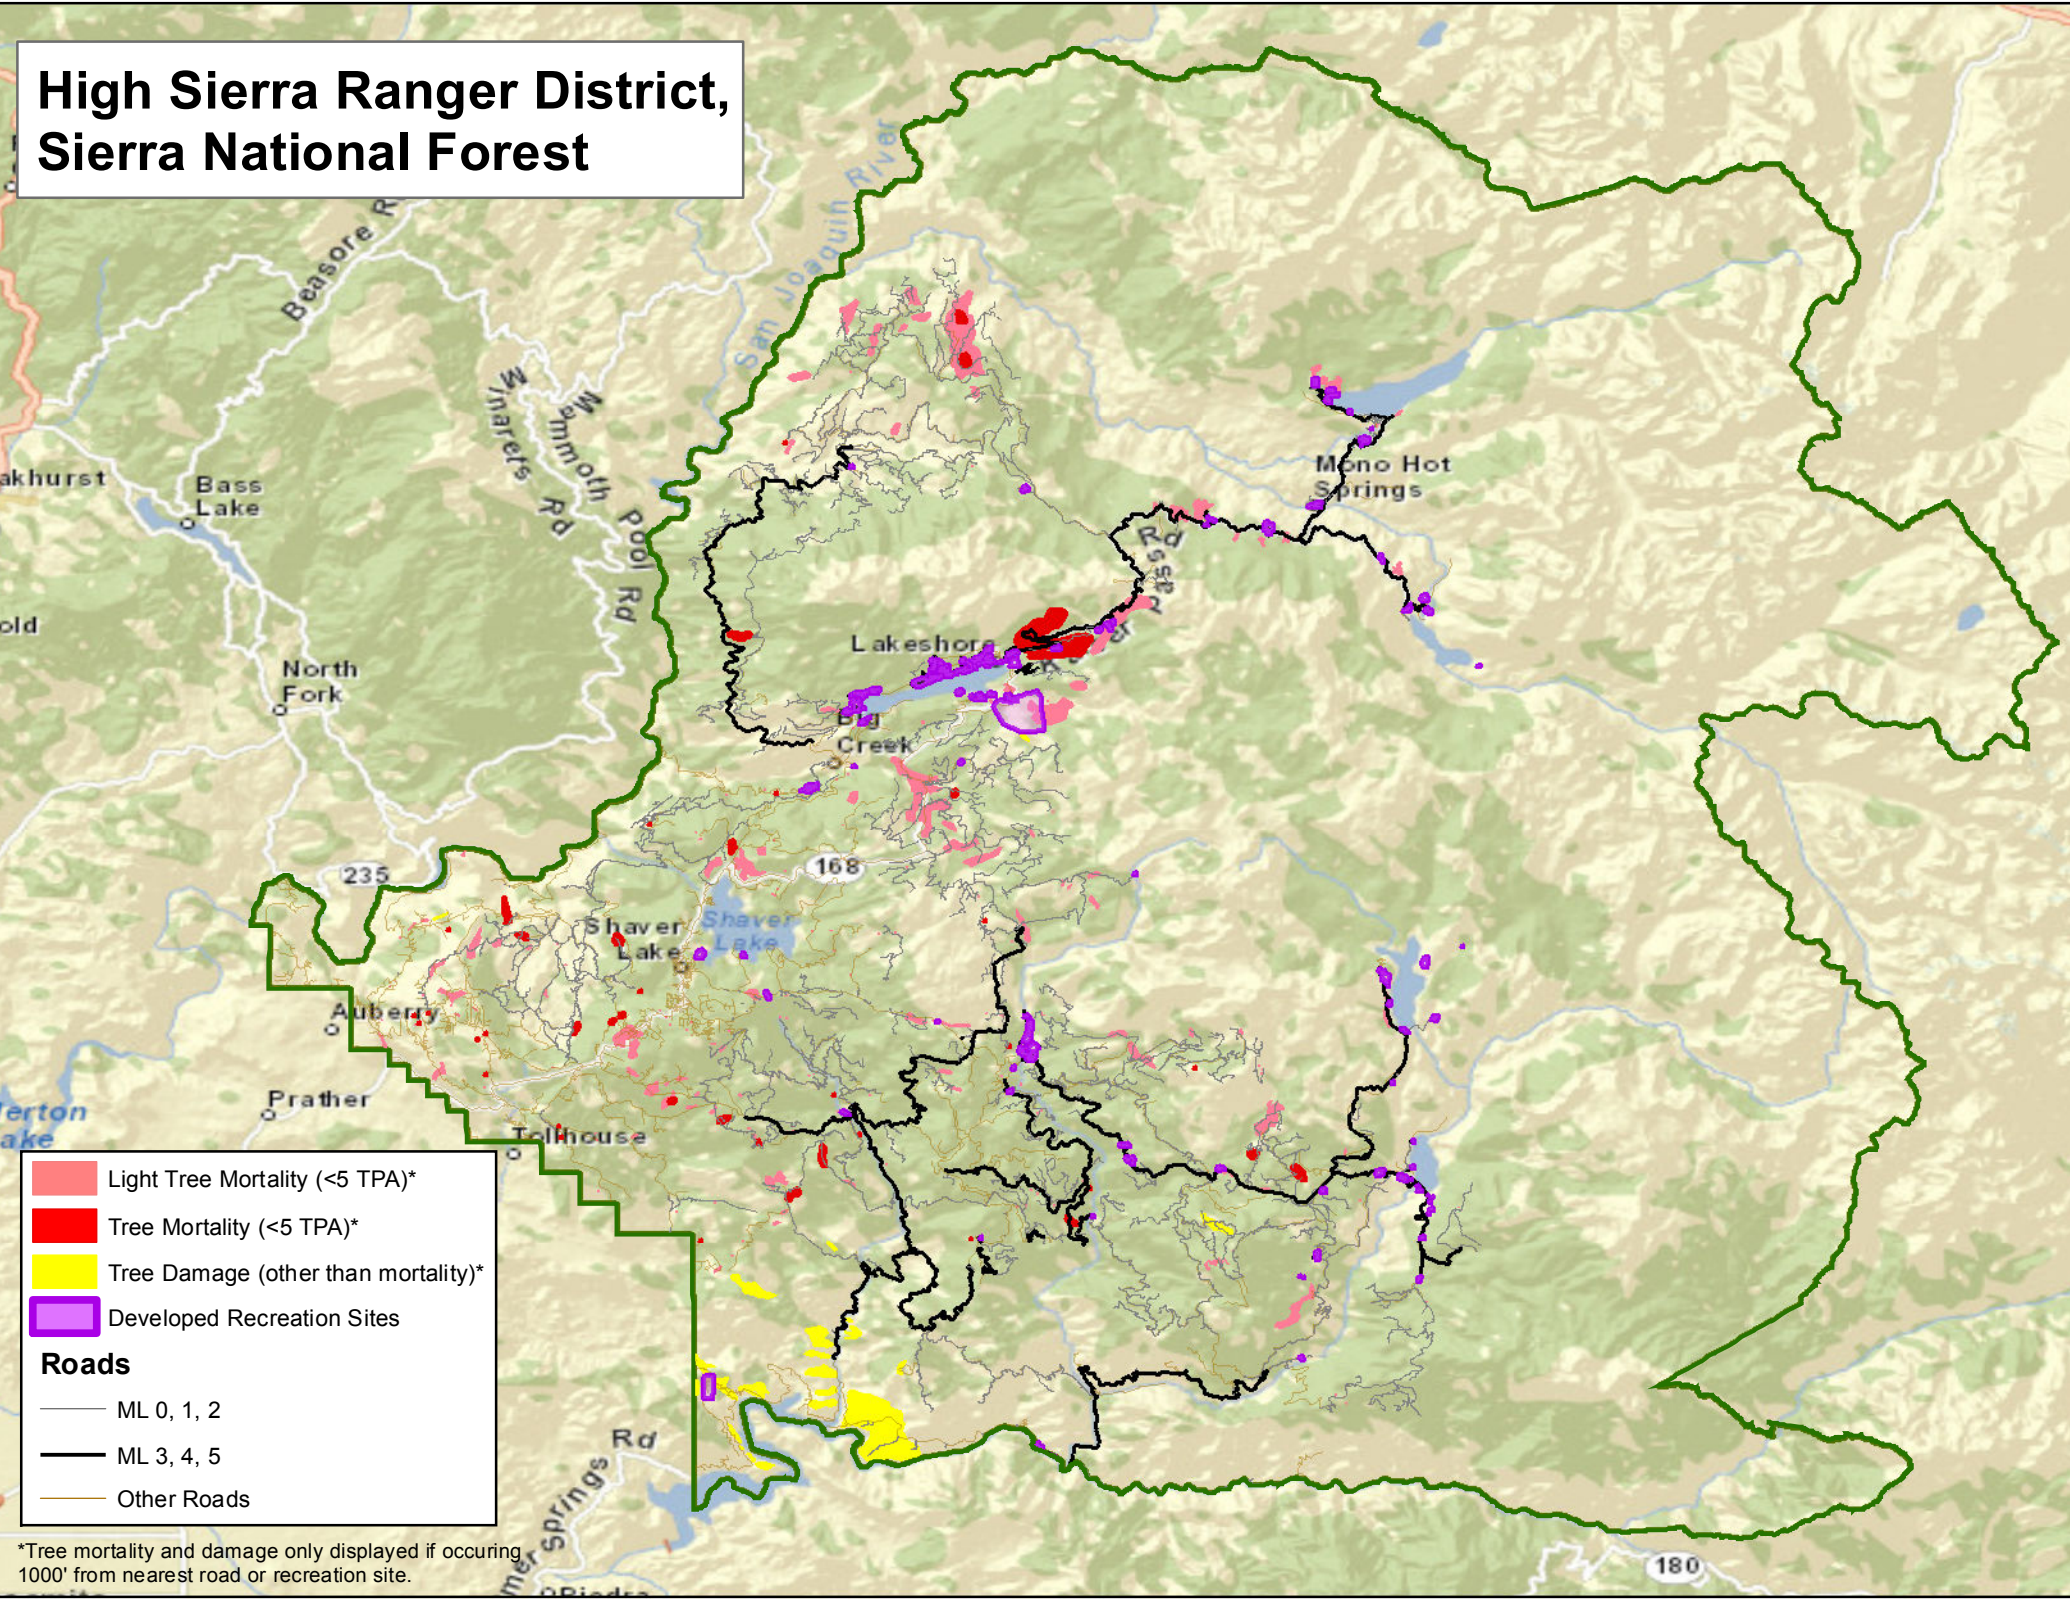

High Sierra Ranger District, Sierra National Forest

- Light Tree Mortality (<5 TPA)*
- Tree Mortality (<5 TPA)*
- Tree Damage (other than mortality)*
- Developed Recreation Sites

1. **Roads**
2. ML 0, 1, 2
   - ML 3, 4, 5
   - Other Roads

*Tree mortality and damage only displayed if occurring 1000' from nearest road or recreation site.