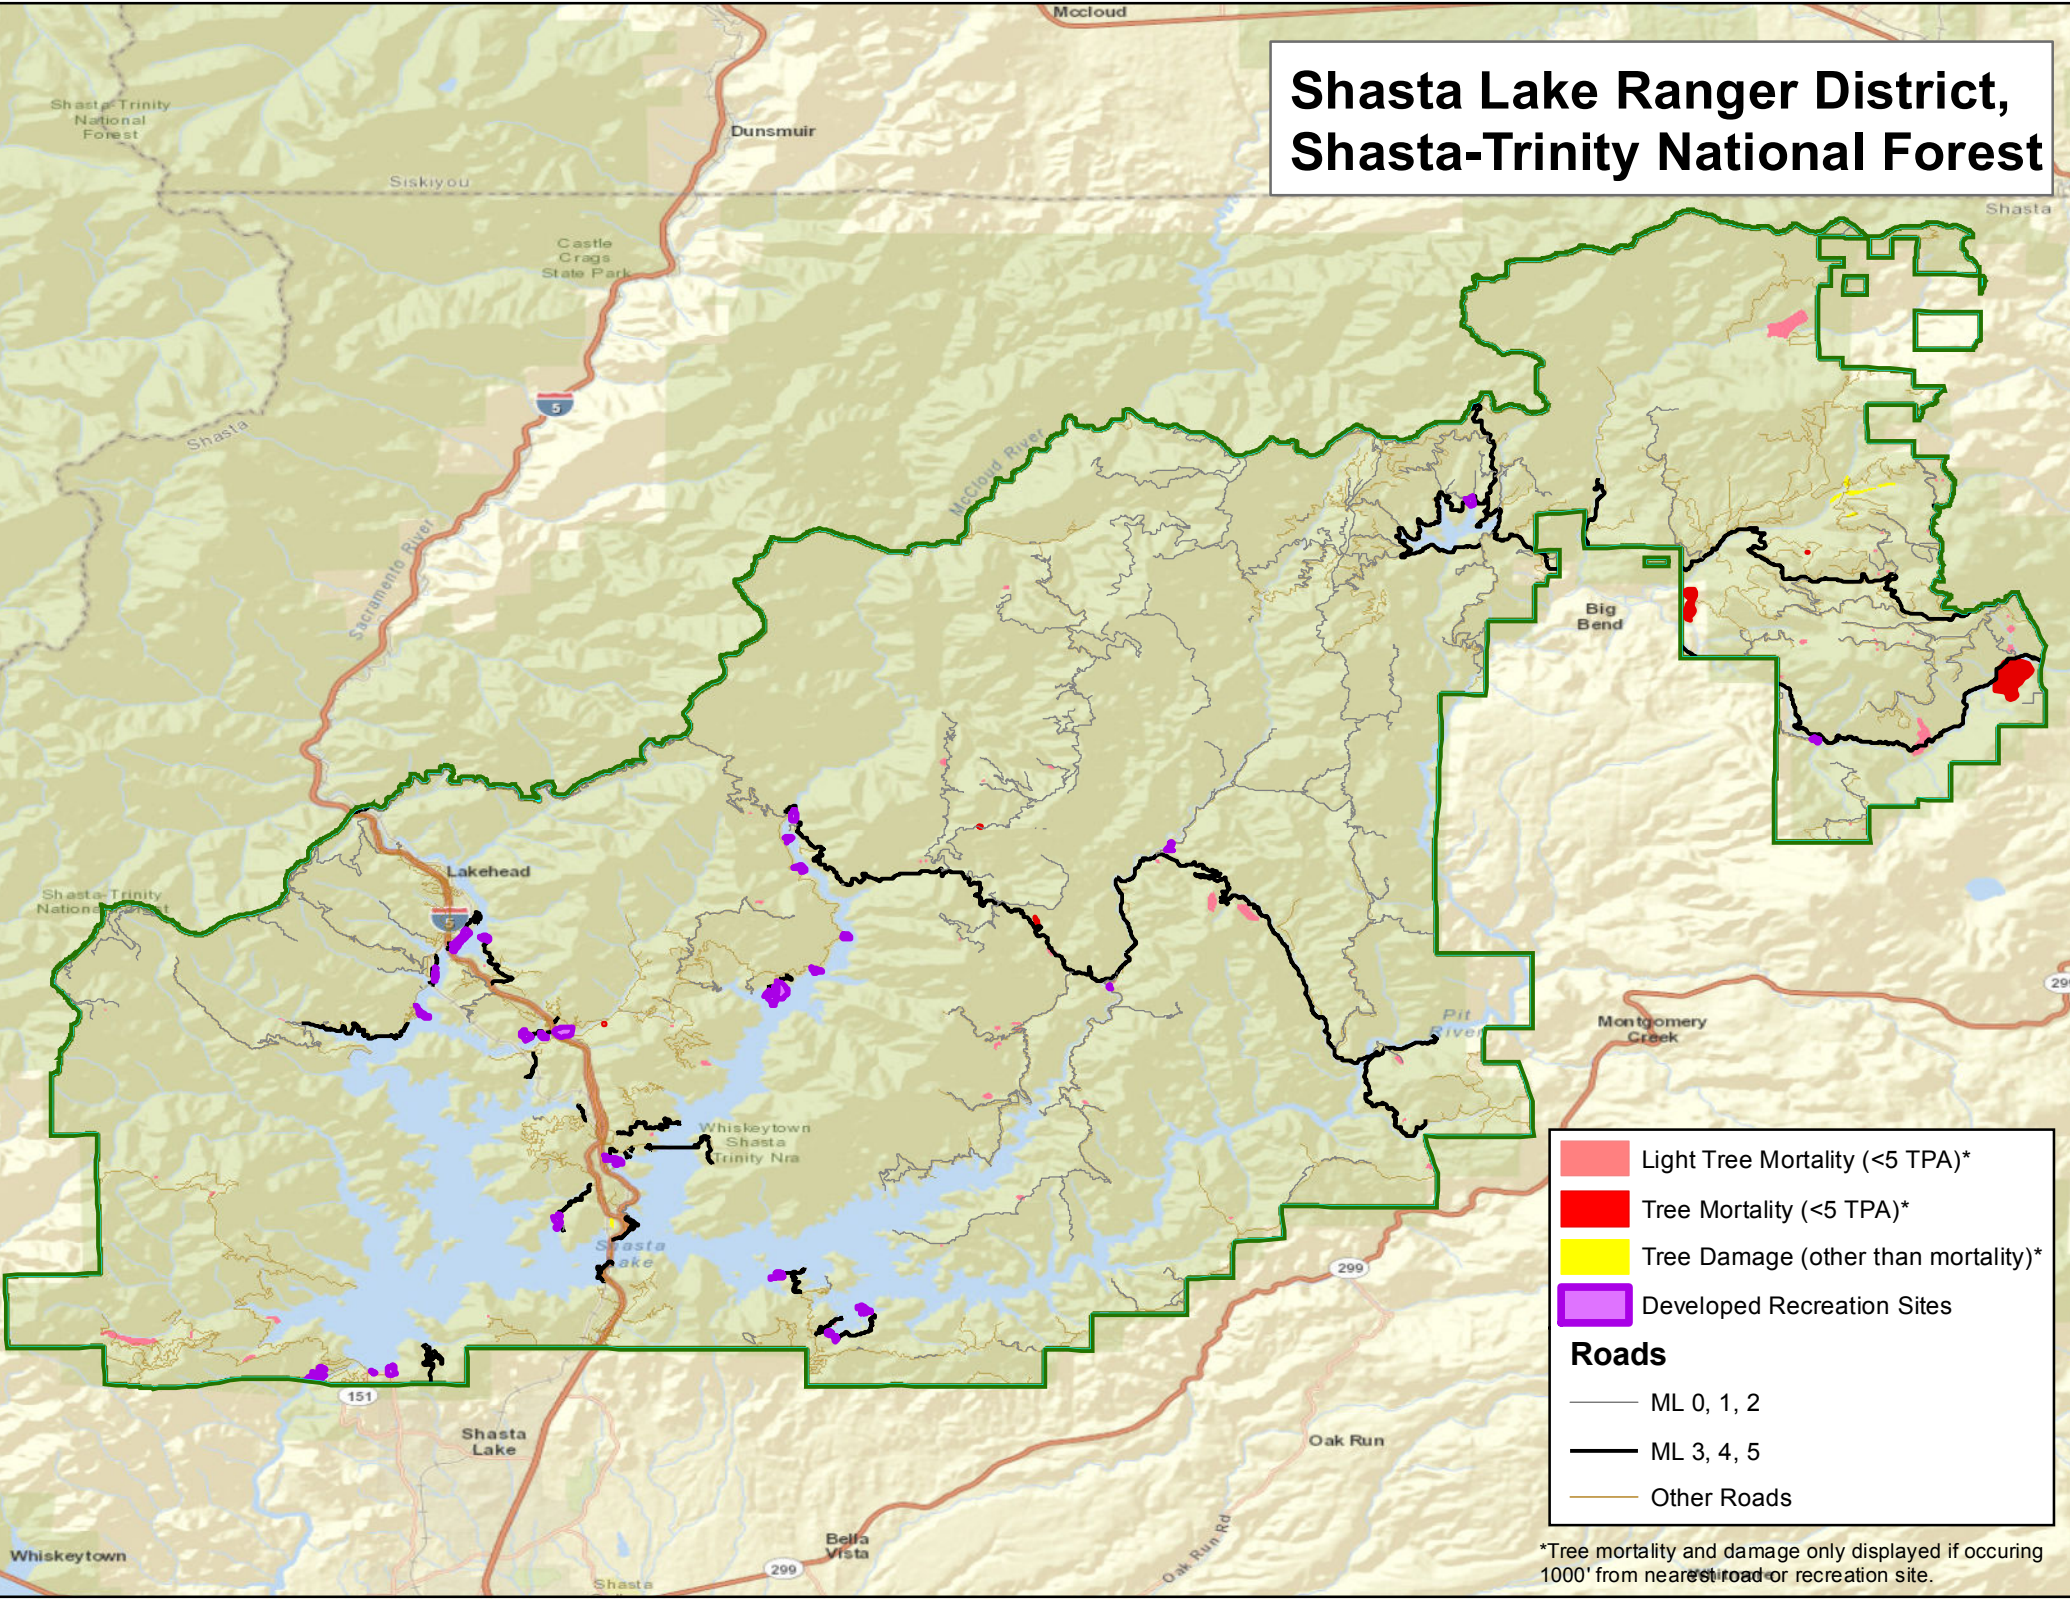

Shasta Lake Ranger District, Shasta-Trinity National Forest

Light Tree Mortality (<5 TPA)*
 Tree Mortality (<5 TPA)*
 Tree Damage (other than mortality)*
 Developed Recreation Sites

Roads

- ML 0, 1, 2
- ML 3, 4, 5
- Other Roads

*Tree mortality and damage only displayed if occurring 1000' from nearest road or recreation site.