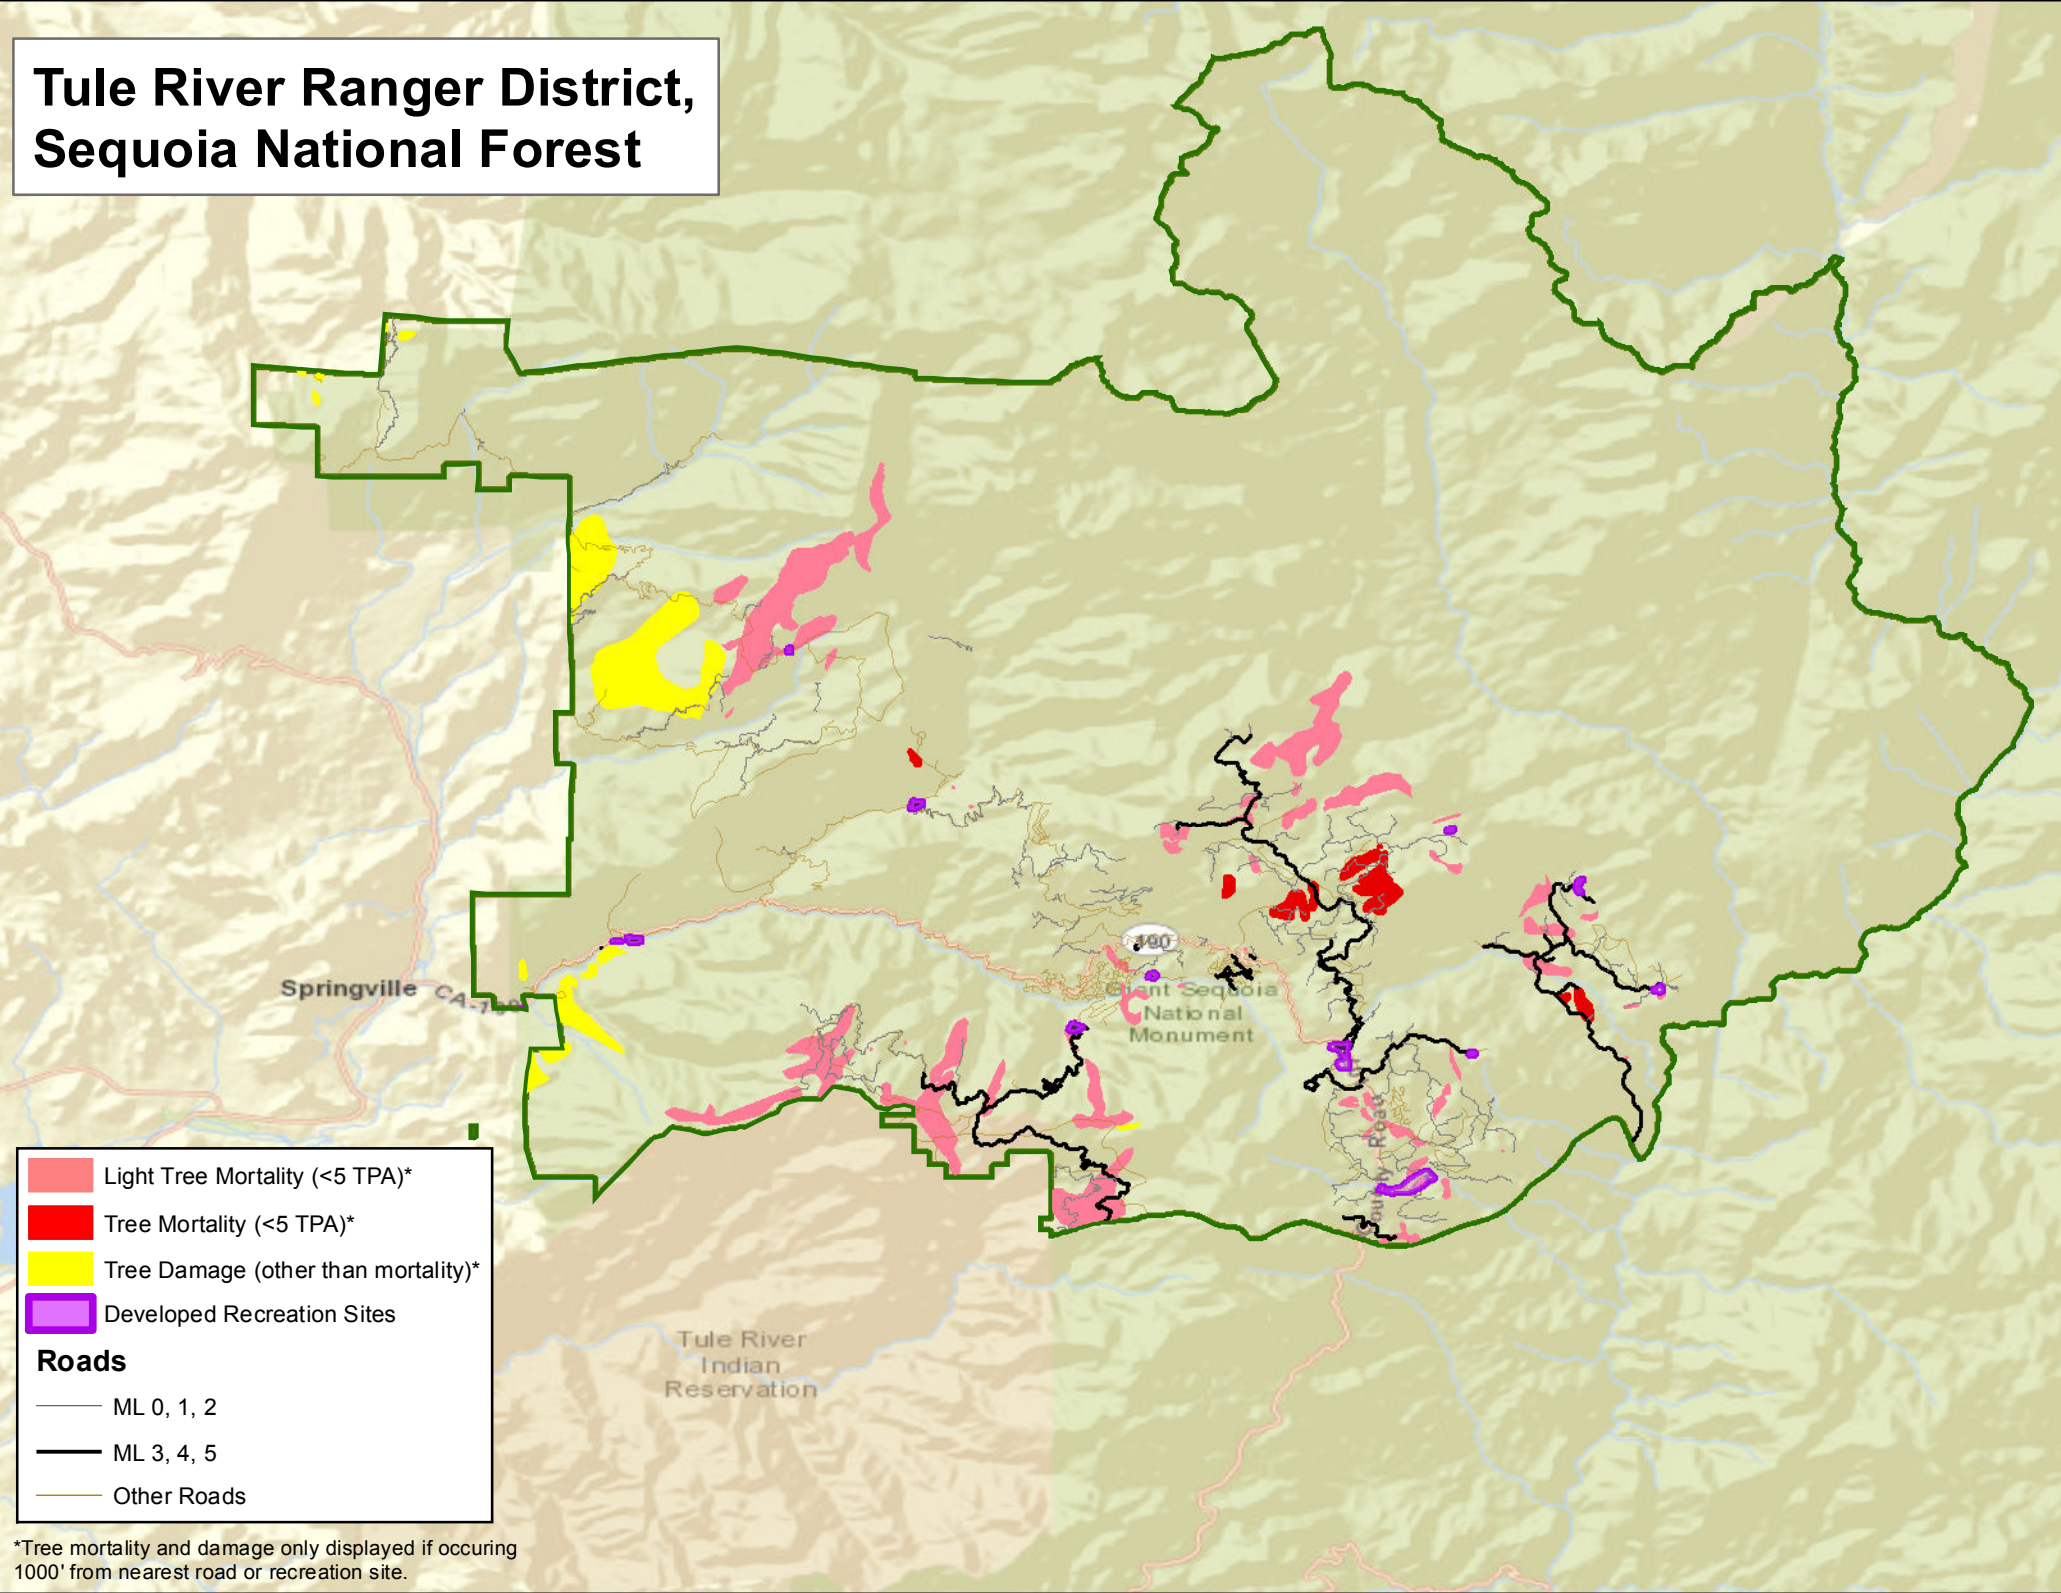

Tule River Ranger District, Sequoia National Forest