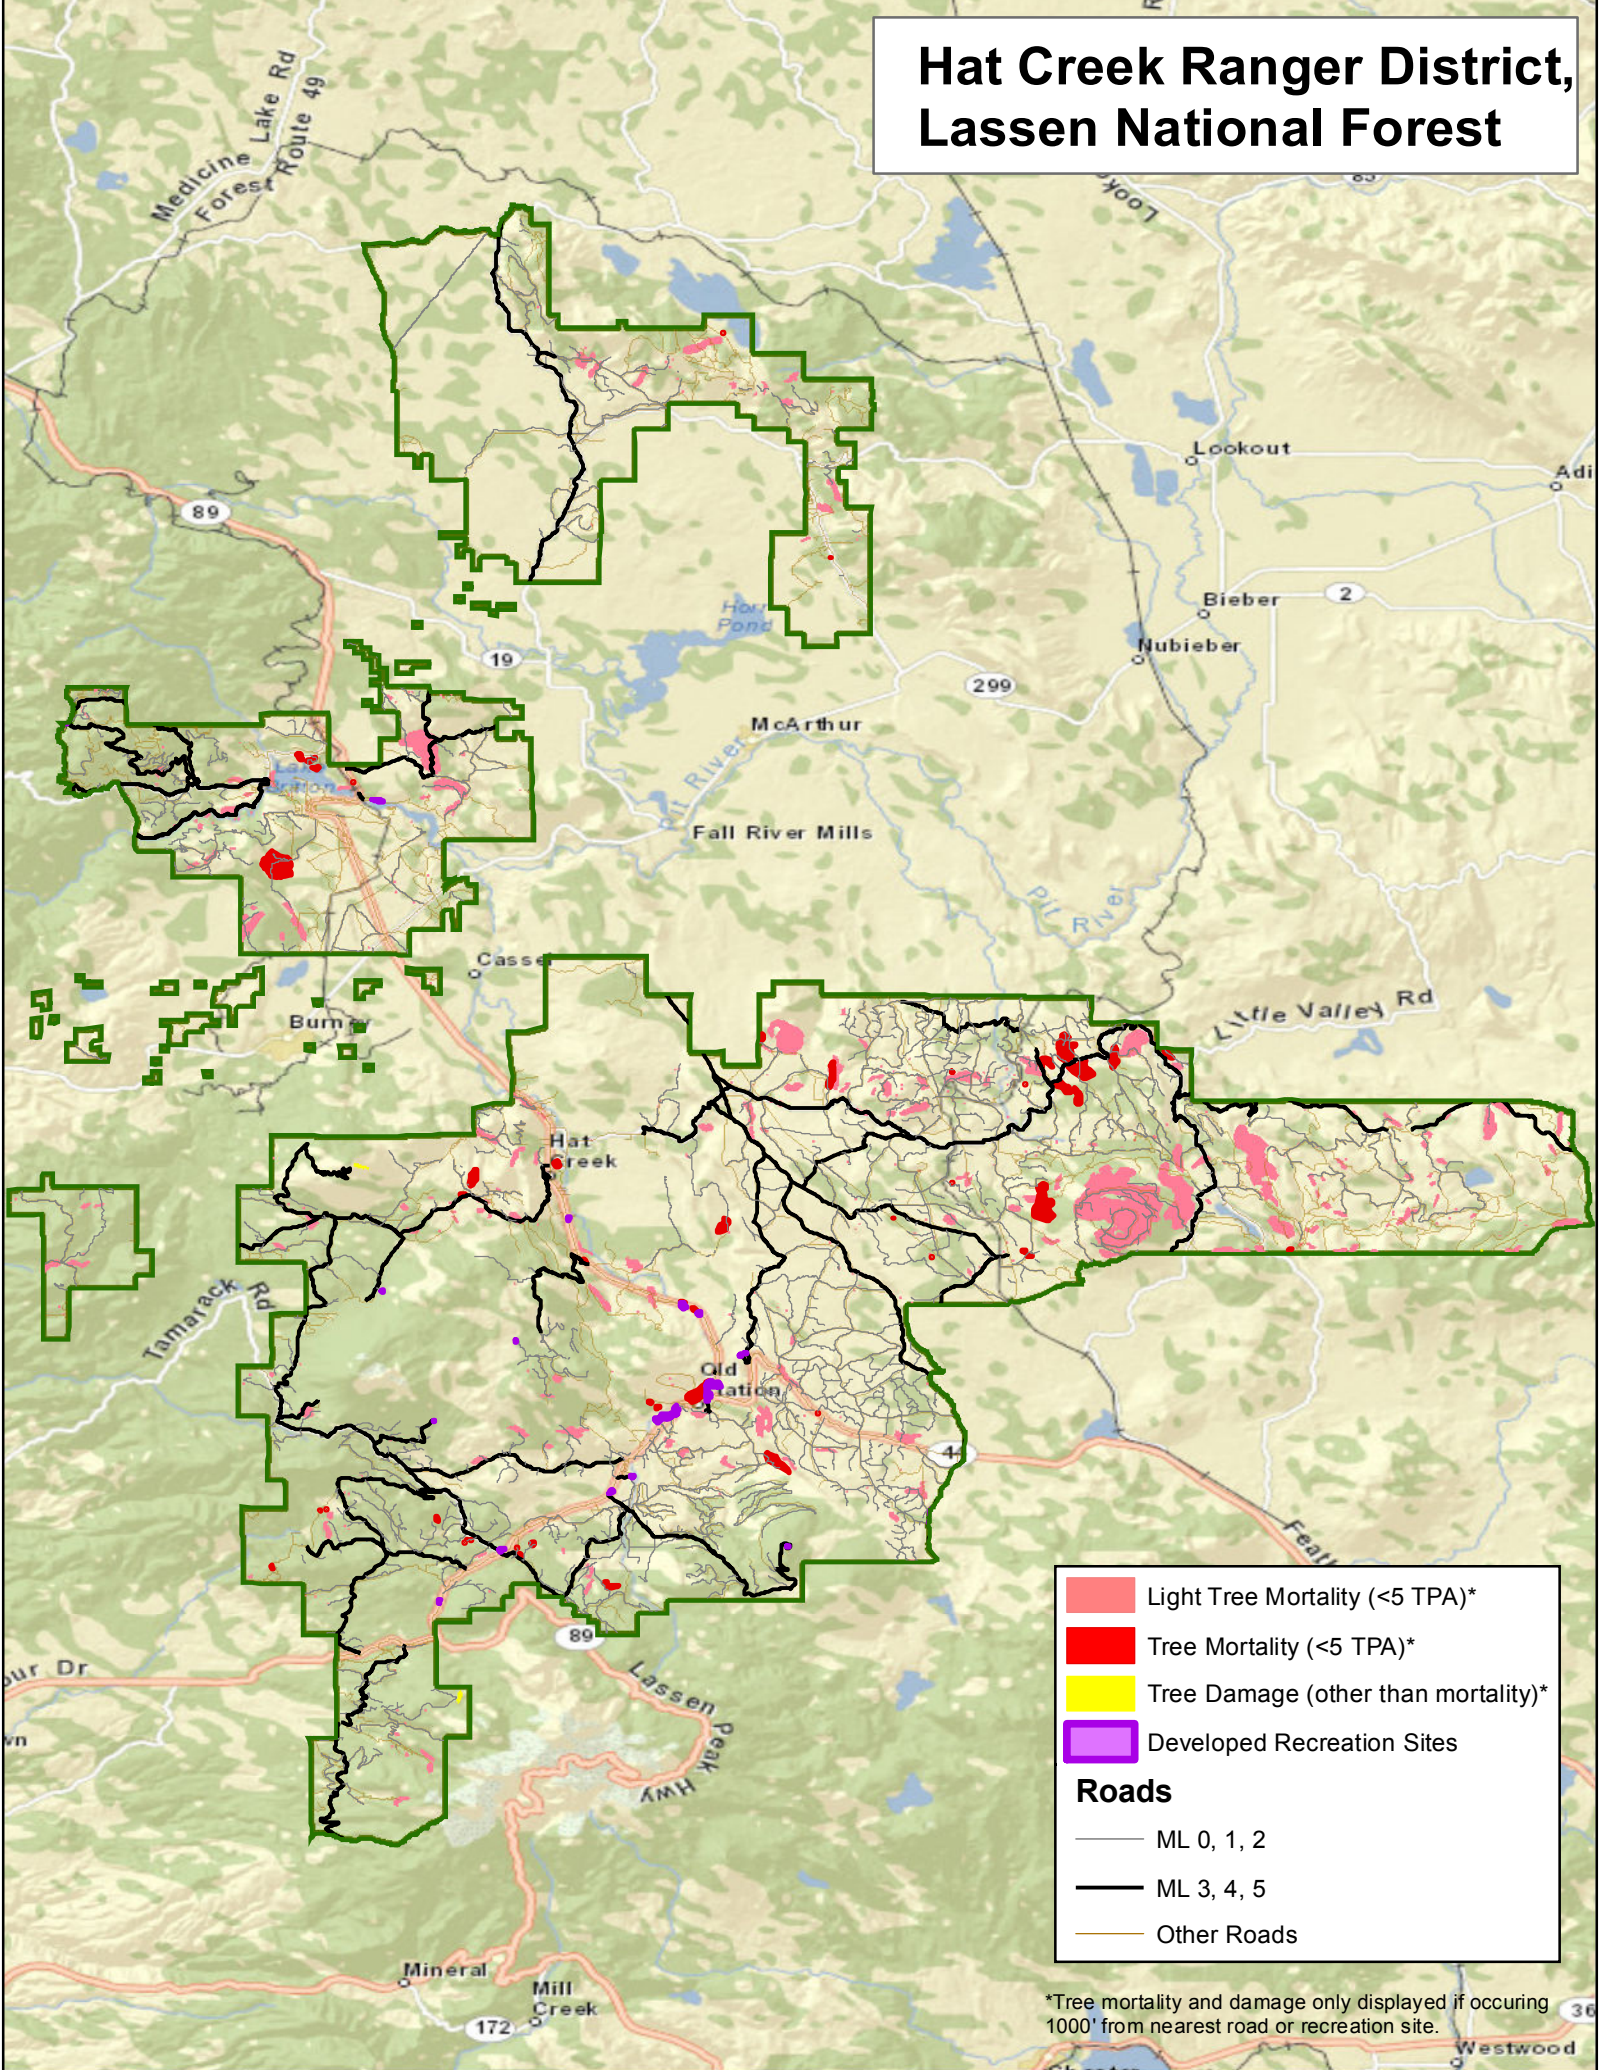

Hat Creek Ranger District, Lassen National Forest

*Tree mortality and damage only displayed if occurring 1000' from nearest road or recreation site.