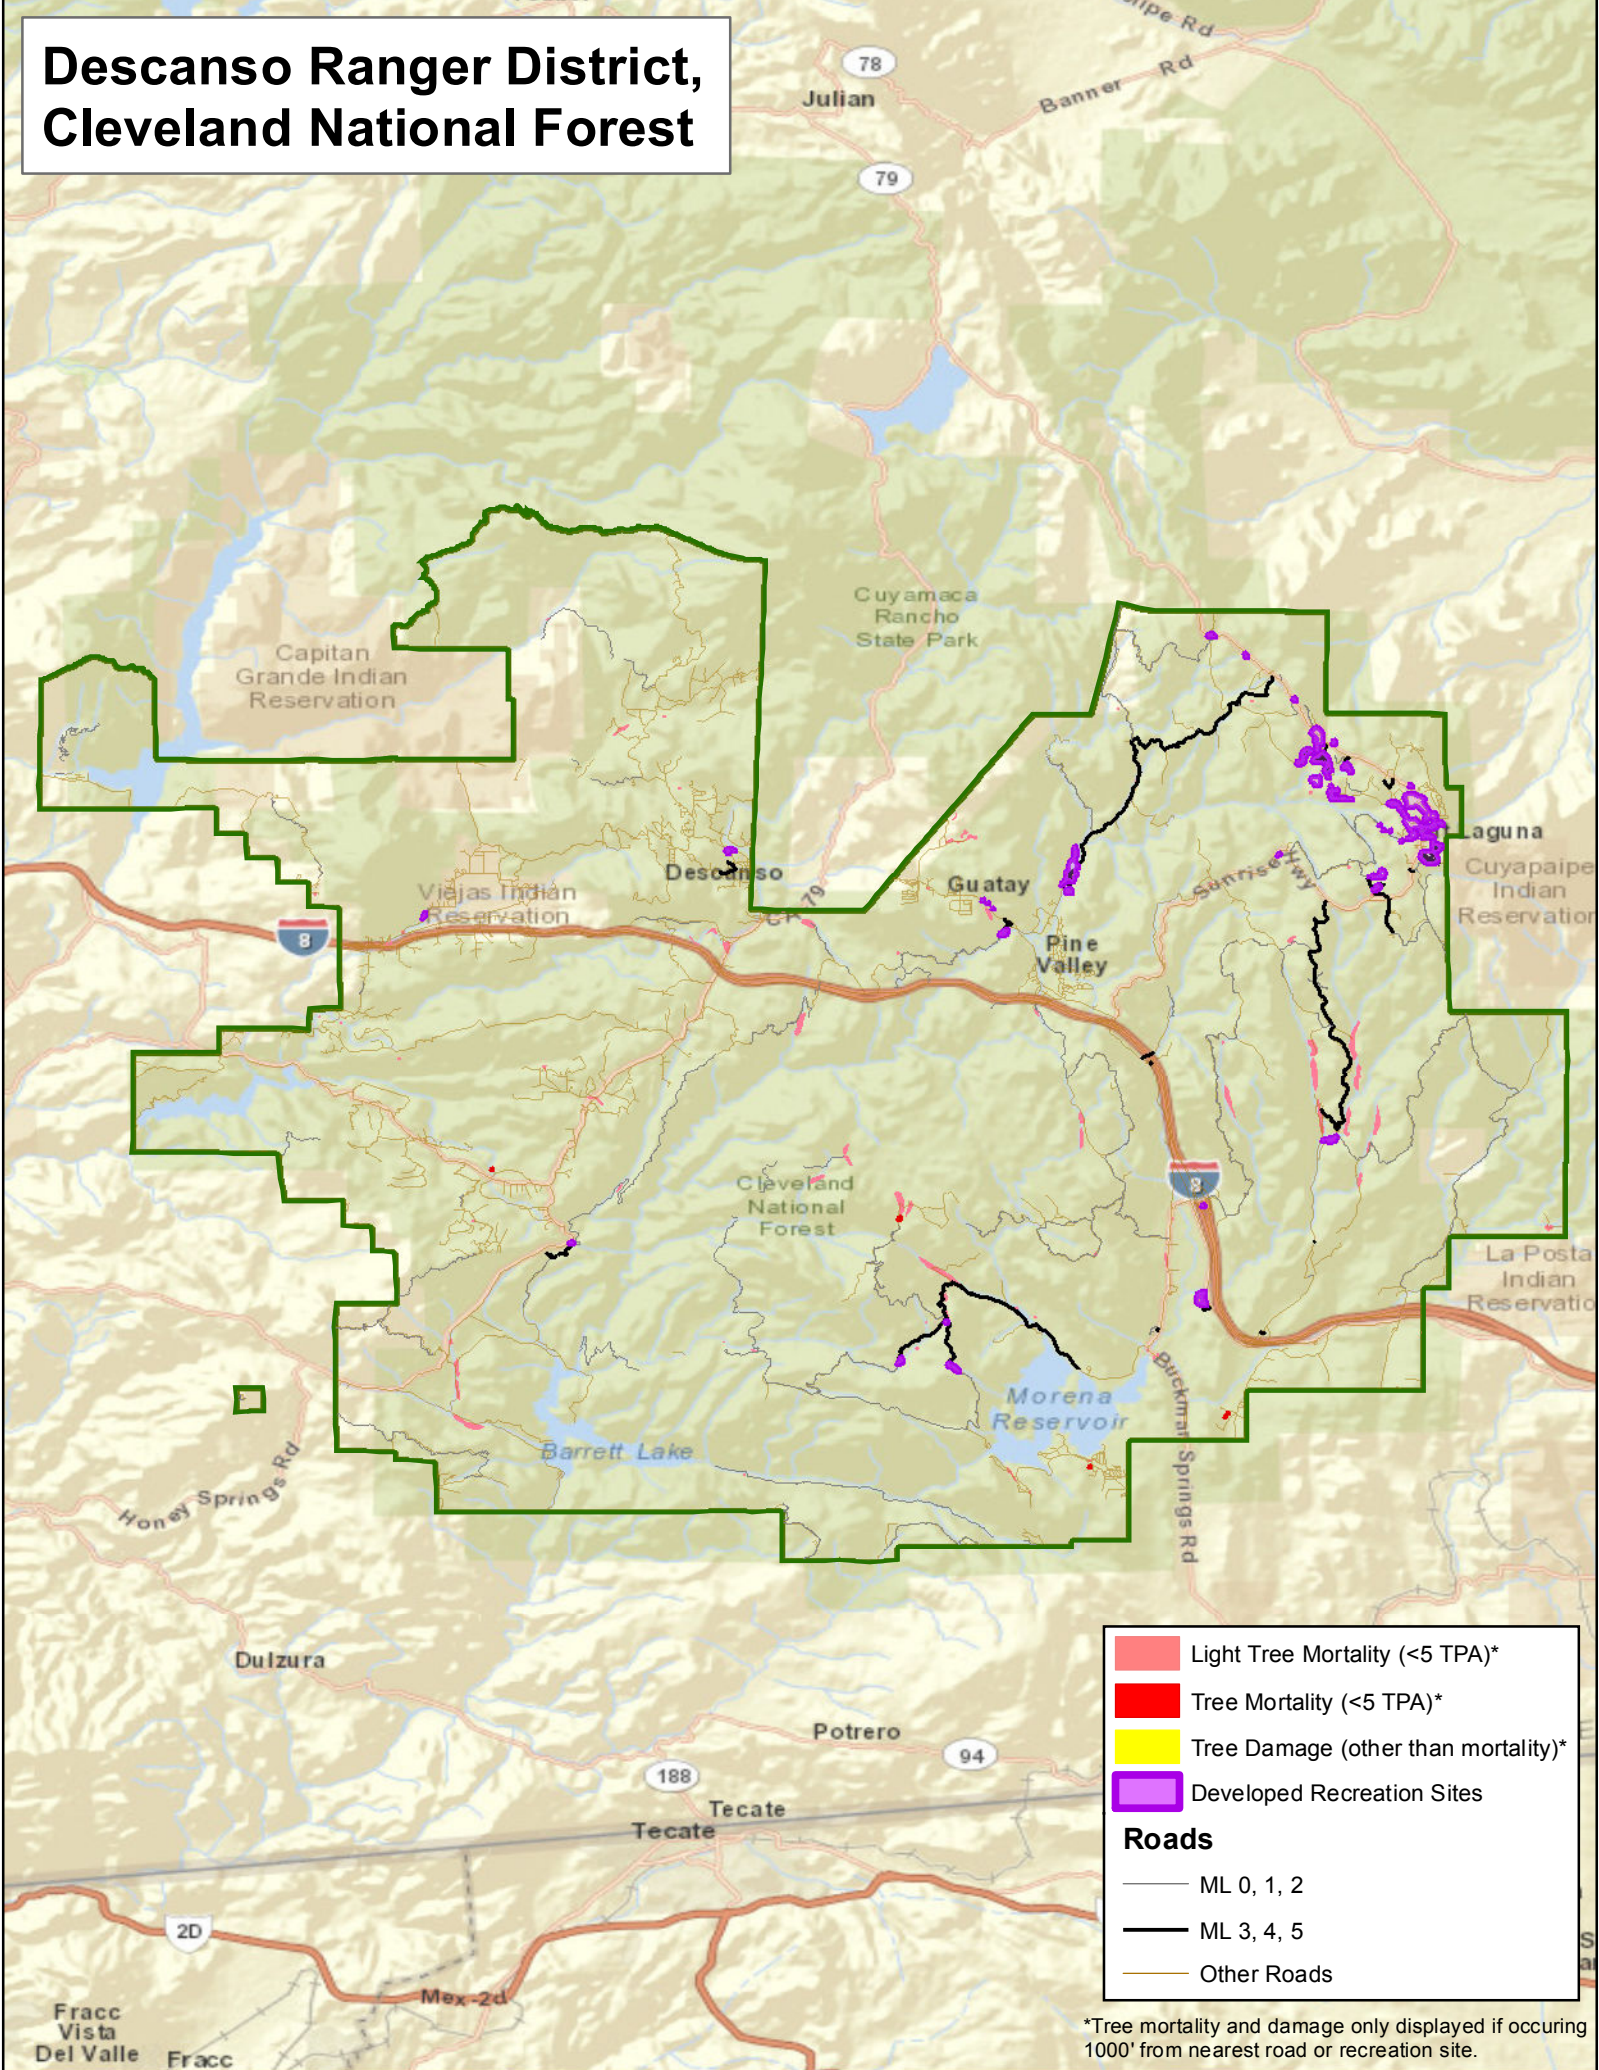

Descanso Ranger District, Cleveland National Forest

■	Light Tree Mortality (<5 TPA)*
■	Tree Mortality (<5 TPA)*
■	Tree Damage (other than mortality)*
■	Developed Recreation Sites
Roads	
	ML 0, 1, 2
	ML 3, 4, 5
	Other Roads

*Tree mortality and damage only displayed if occurring 1000' from nearest road or recreation site.