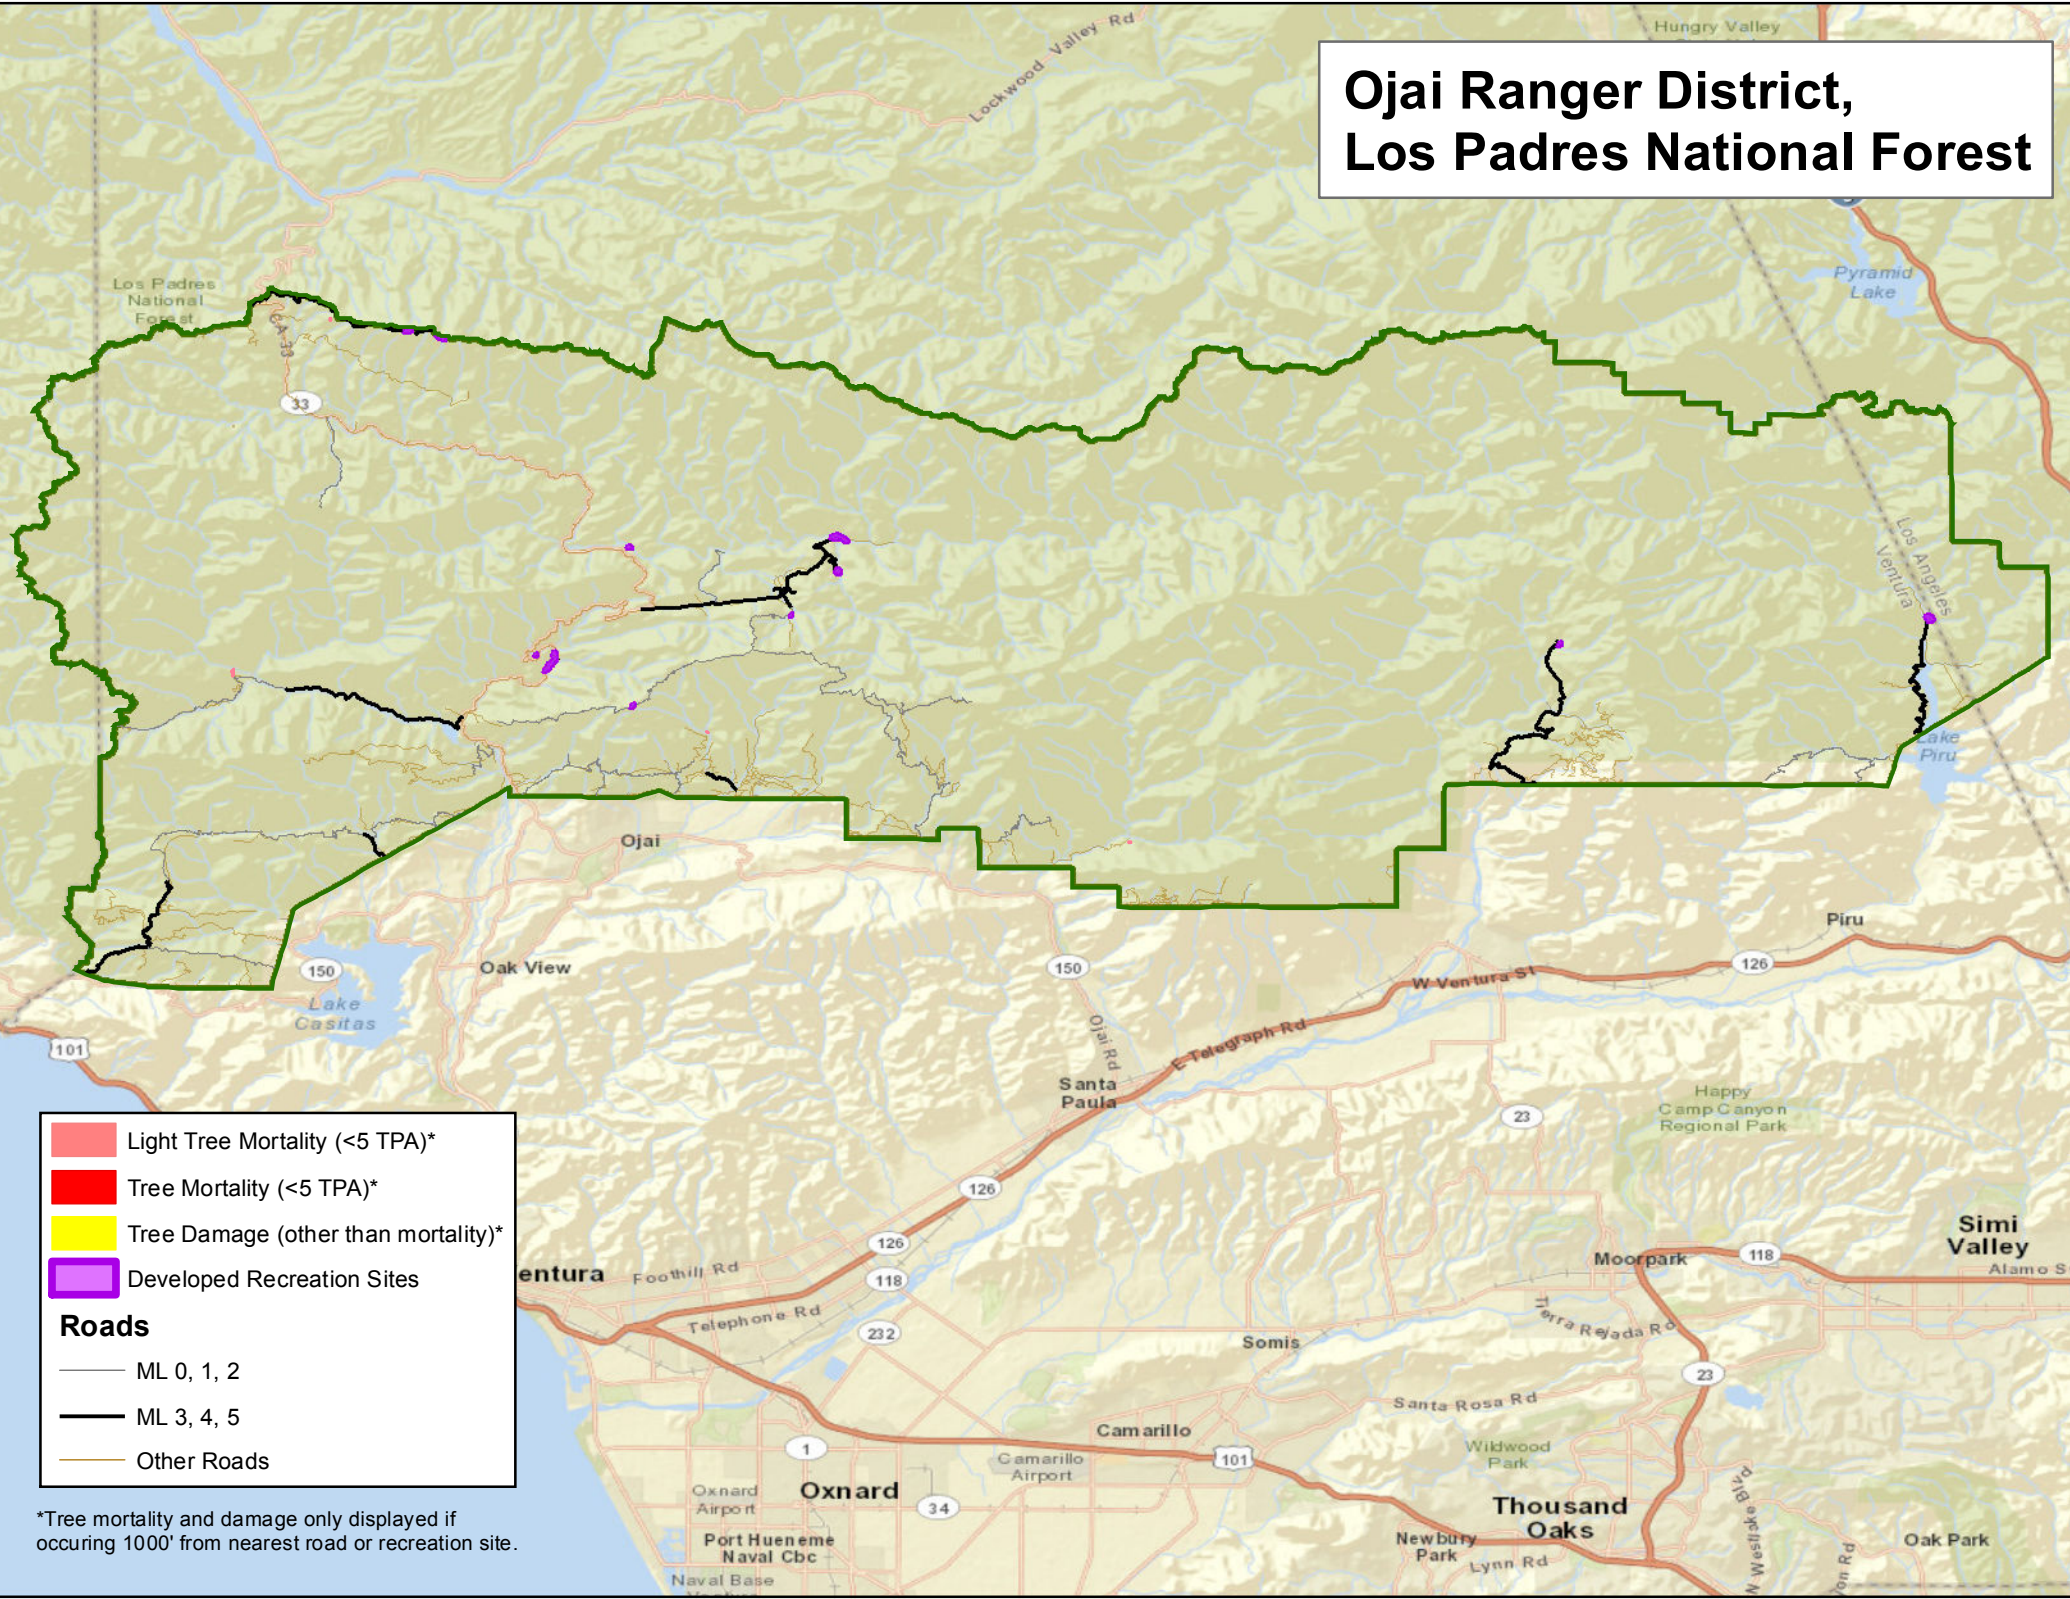

Ojai Ranger District, Los Padres National Forest

- Light Tree Mortality (<5 TPA)*
- Tree Mortality (<5 TPA)*
- Tree Damage (other than mortality)*
- Developed Recreation Sites

Roads

- ML 0, 1, 2
- ML 3, 4, 5
- Other Roads

*Tree mortality and damage only displayed if occurring 1000' from nearest road or recreation site.