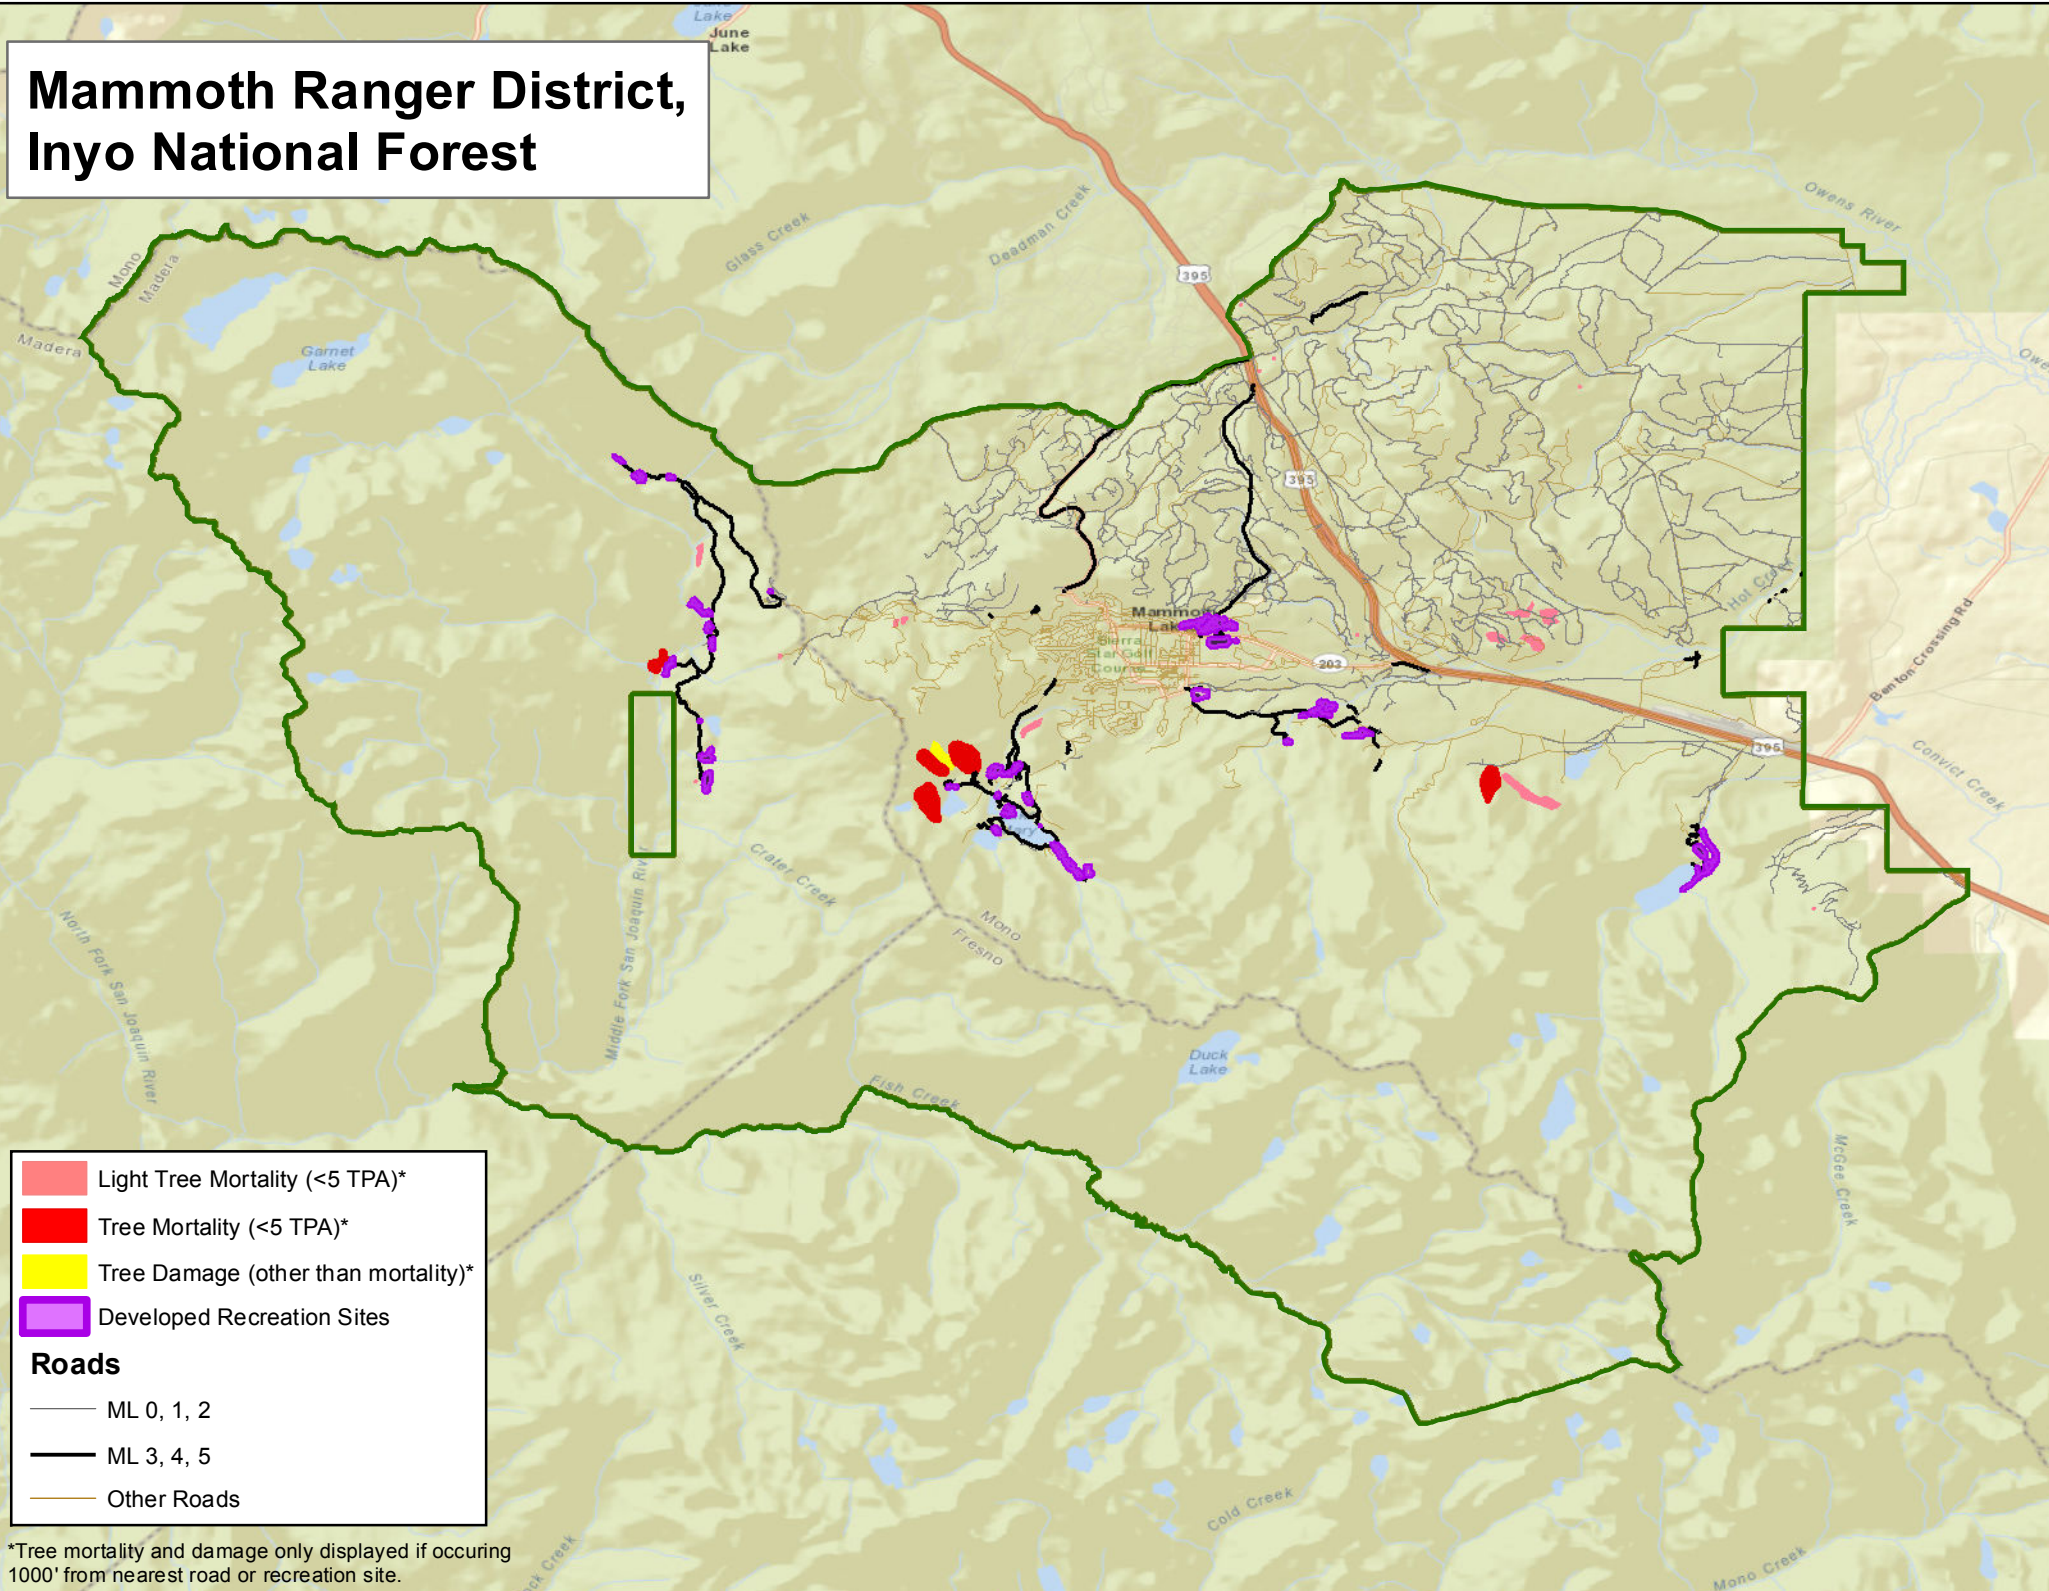

Mammoth Ranger District, Inyo National Forest

- Light Tree Mortality (<5 TPA)*
- Tree Mortality (<5 TPA)*
- Tree Damage (other than mortality)*
- Developed Recreation Sites

1. **Roads**
2. ML 0, 1, 2
   - ML 3, 4, 5
   - Other Roads

*Tree mortality and damage only displayed if occurring 1000' from nearest road or recreation site.