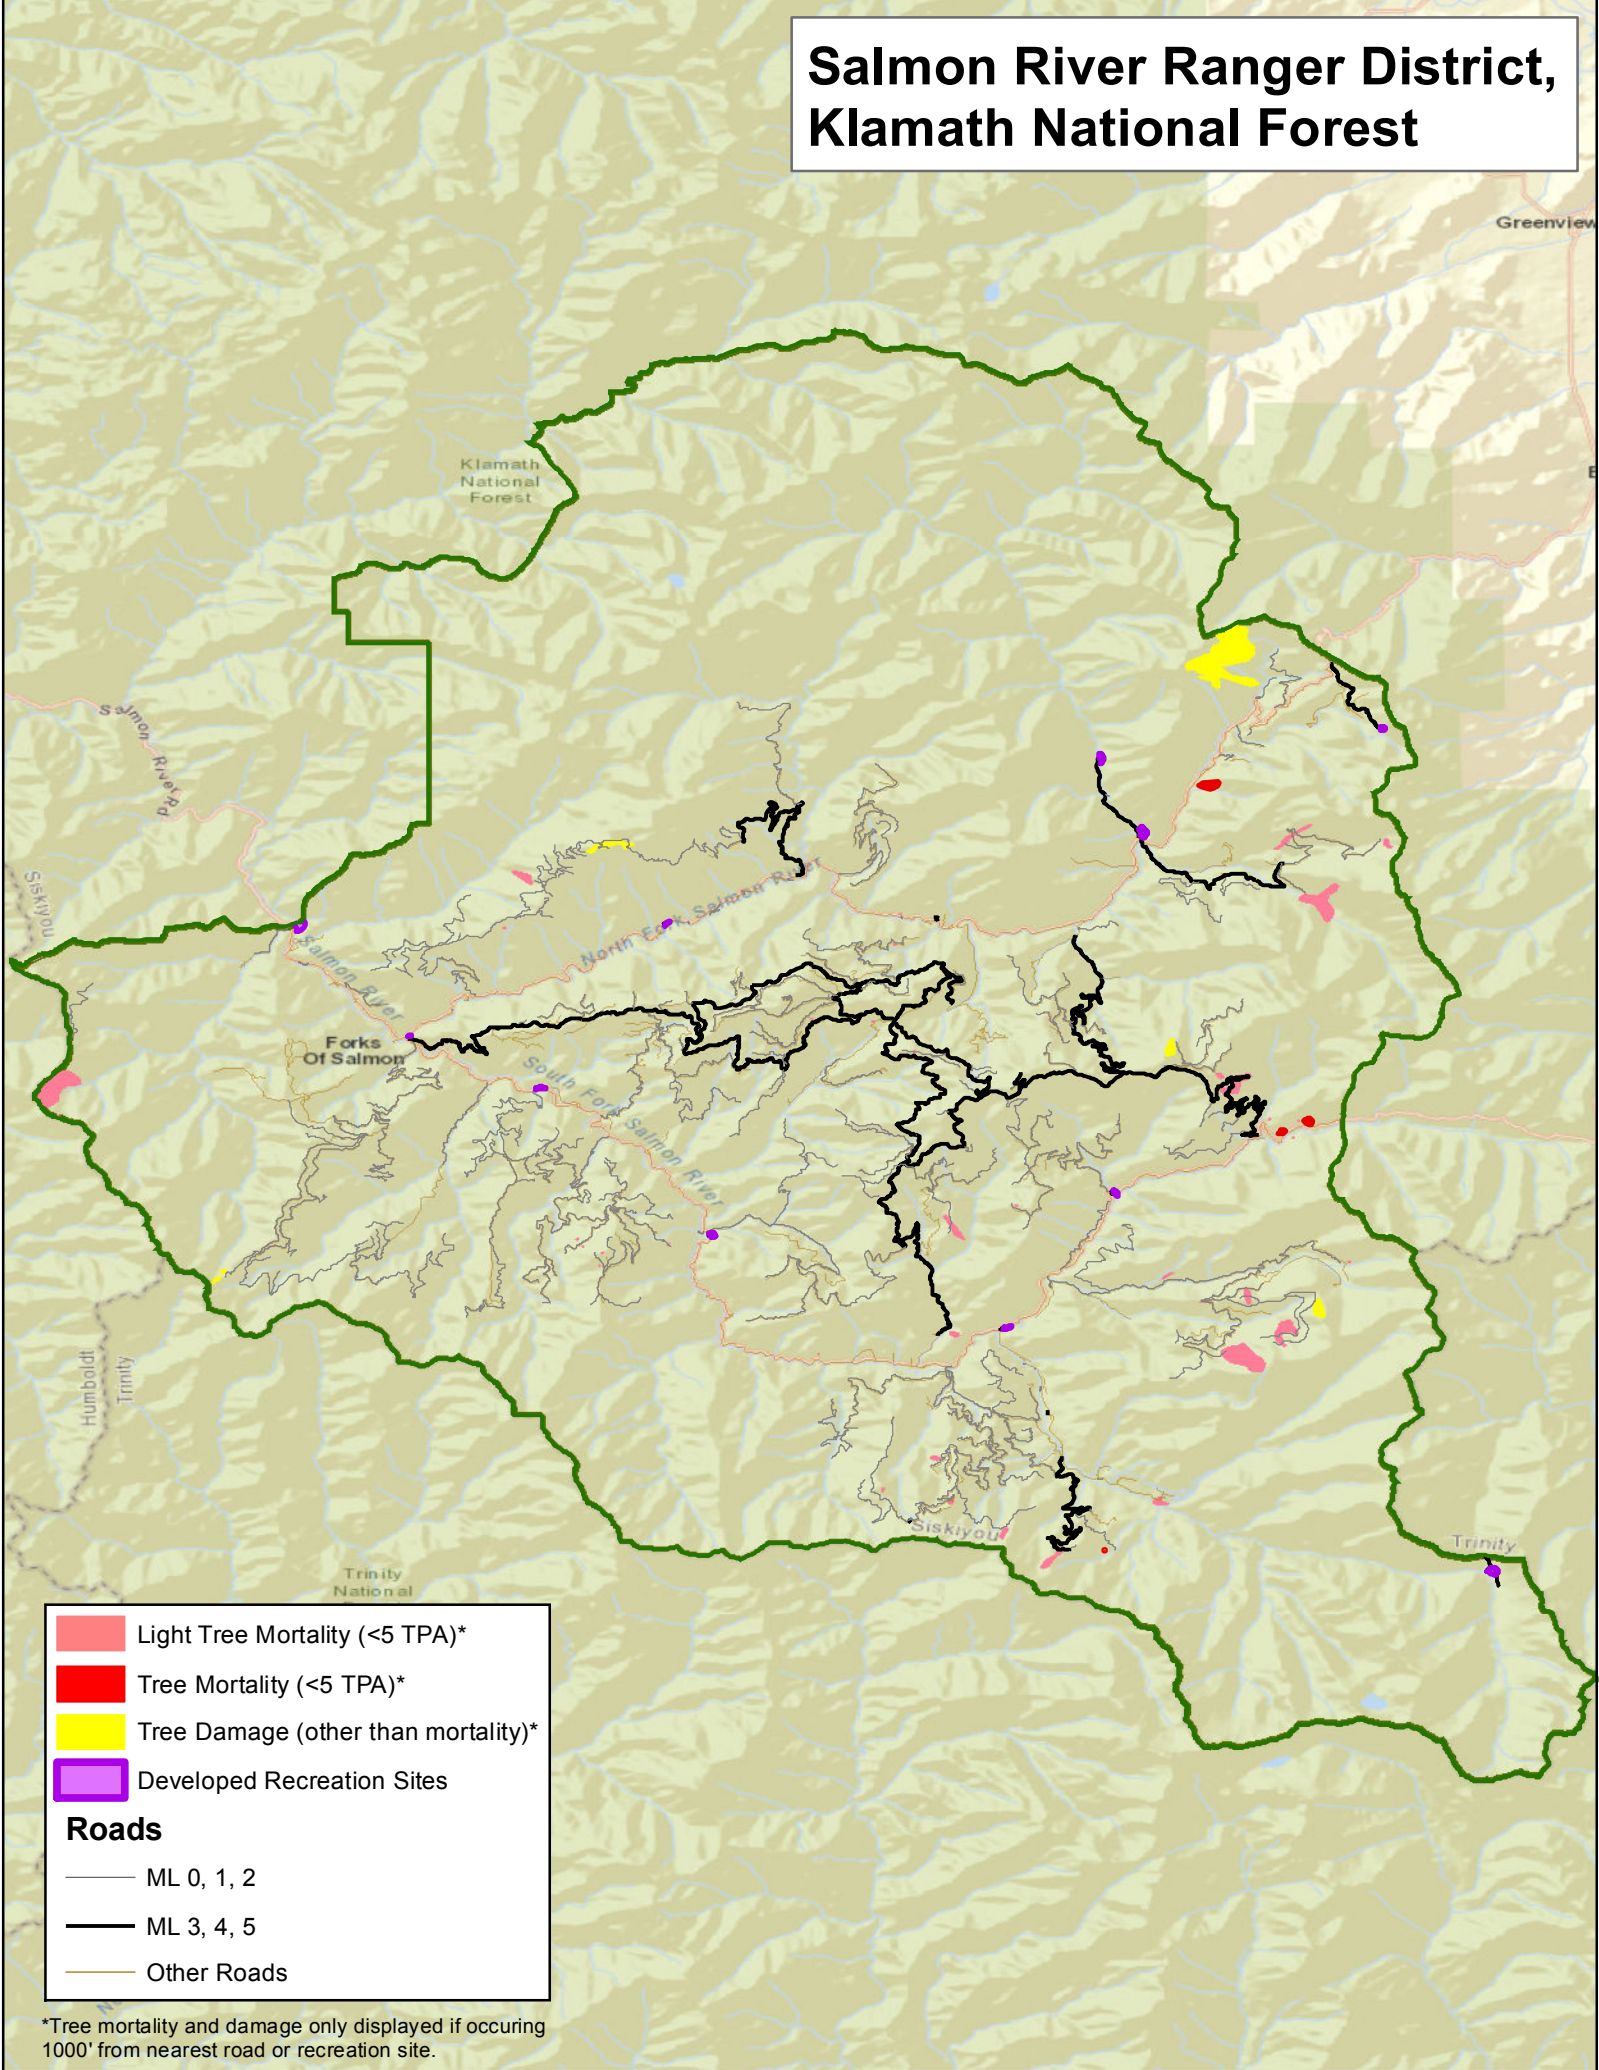

Salmon River Ranger District, Klamath National Forest

Light Tree Mortality (<5 TPA)*
 Tree Mortality (<5 TPA)*
 Tree Damage (other than mortality)*
 Developed Recreation Sites

Roads

- ML 0, 1, 2
- ML 3, 4, 5
- Other Roads

*Tree mortality and damage only displayed if occurring 1000' from nearest road or recreation site.