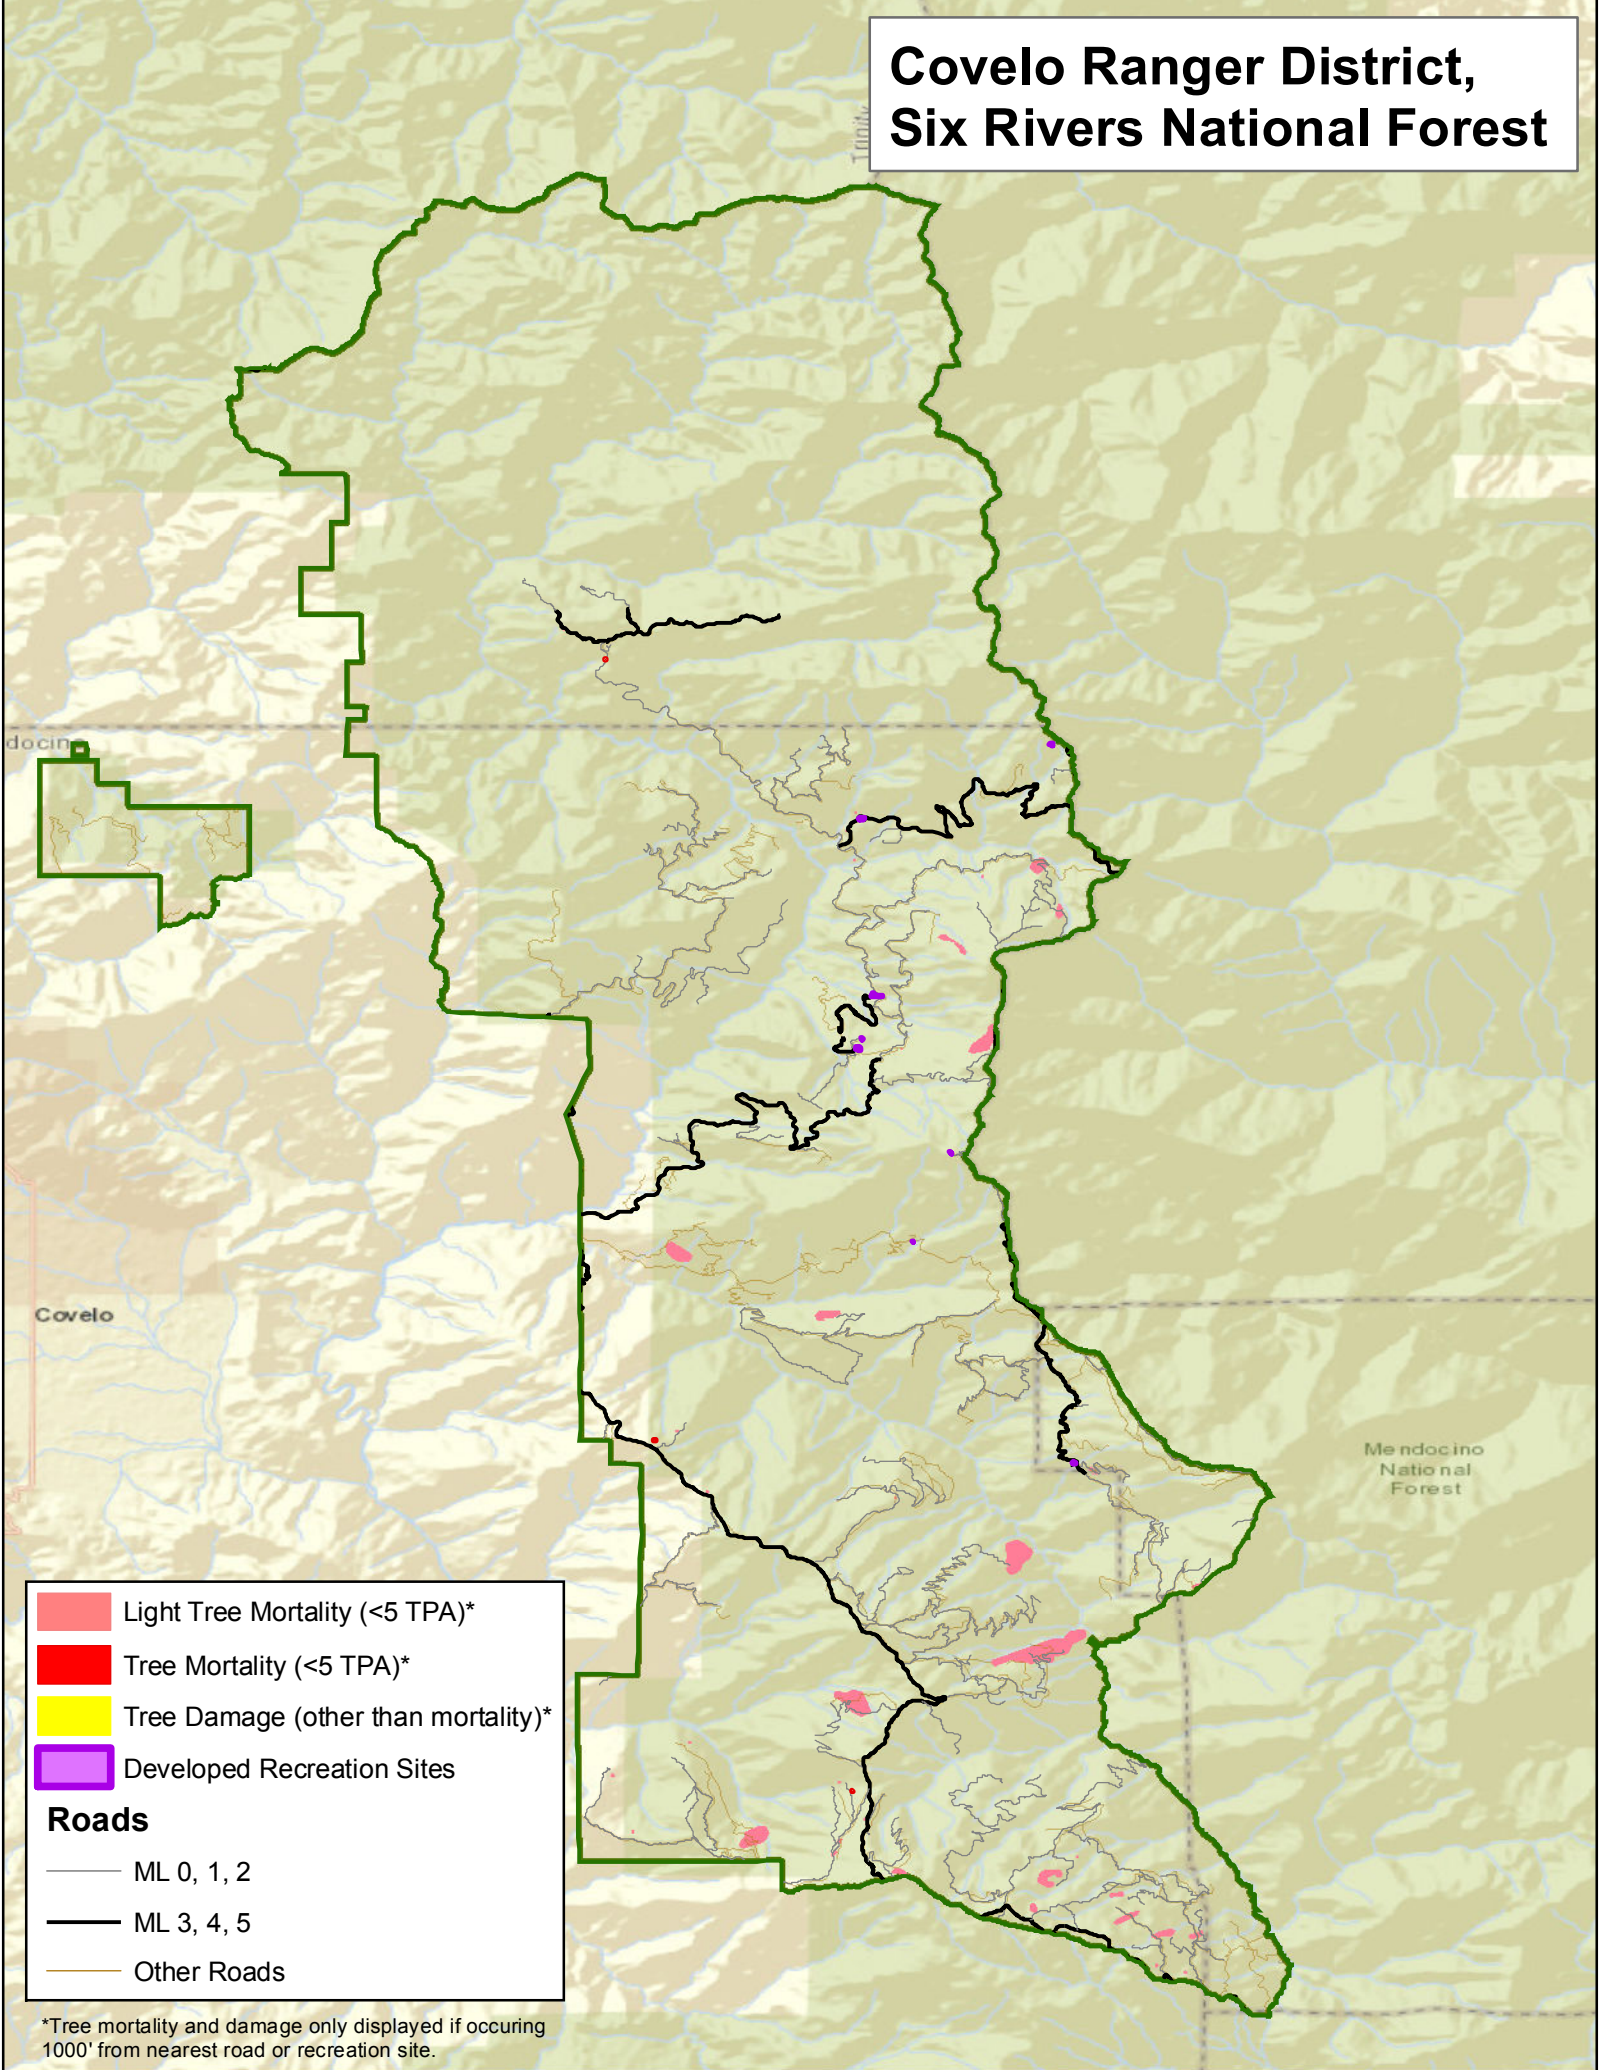

*Tree mortality and damage only displayed if occurring 1000' from nearest road or recreation site.

Covelo Ranger District, Six Rivers National Forest

- Light Tree Mortality (<5 TPA)*
- Tree Mortality (<5 TPA)*
- Tree Damage (other than mortality)*
- Developed Recreation Sites