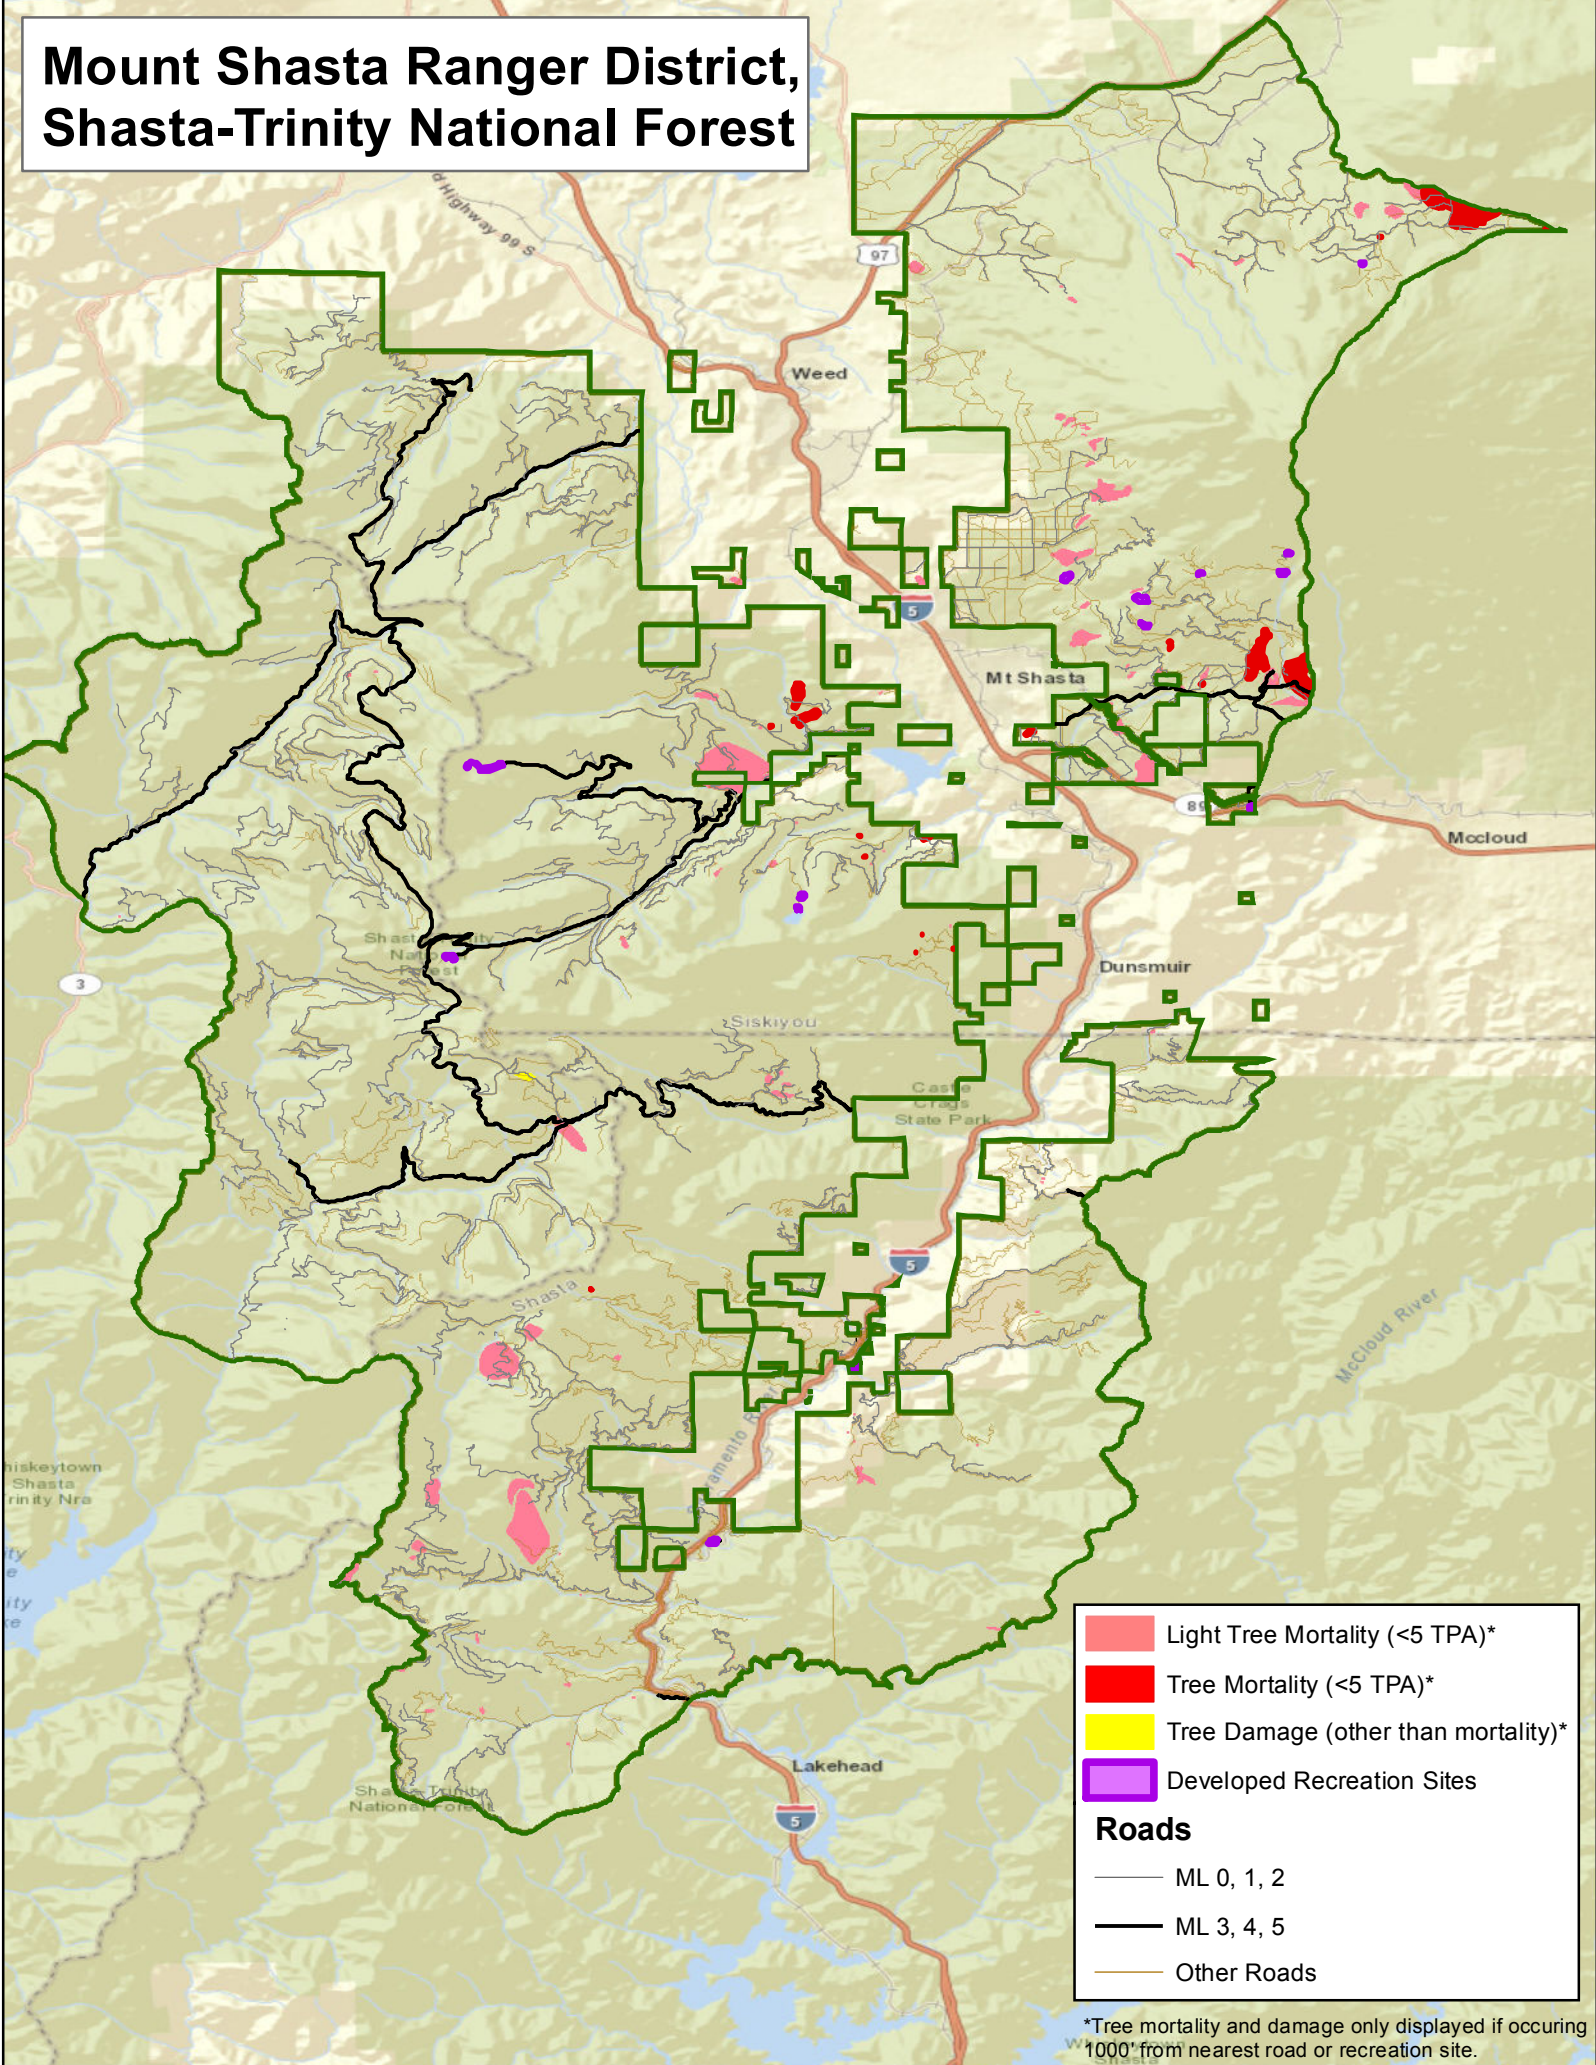

Mount Shasta Ranger District, Shasta-Trinity National Forest

- Light Tree Mortality (<5 TPA)*
- Tree Mortality (<5 TPA)*
- Tree Damage (other than mortality)*
- Developed Recreation Sites

Roads

- ML 0, 1, 2
- ML 3, 4, 5
- Other Roads

*Tree mortality and damage only displayed if occurring within 1000' from nearest road or recreation site.