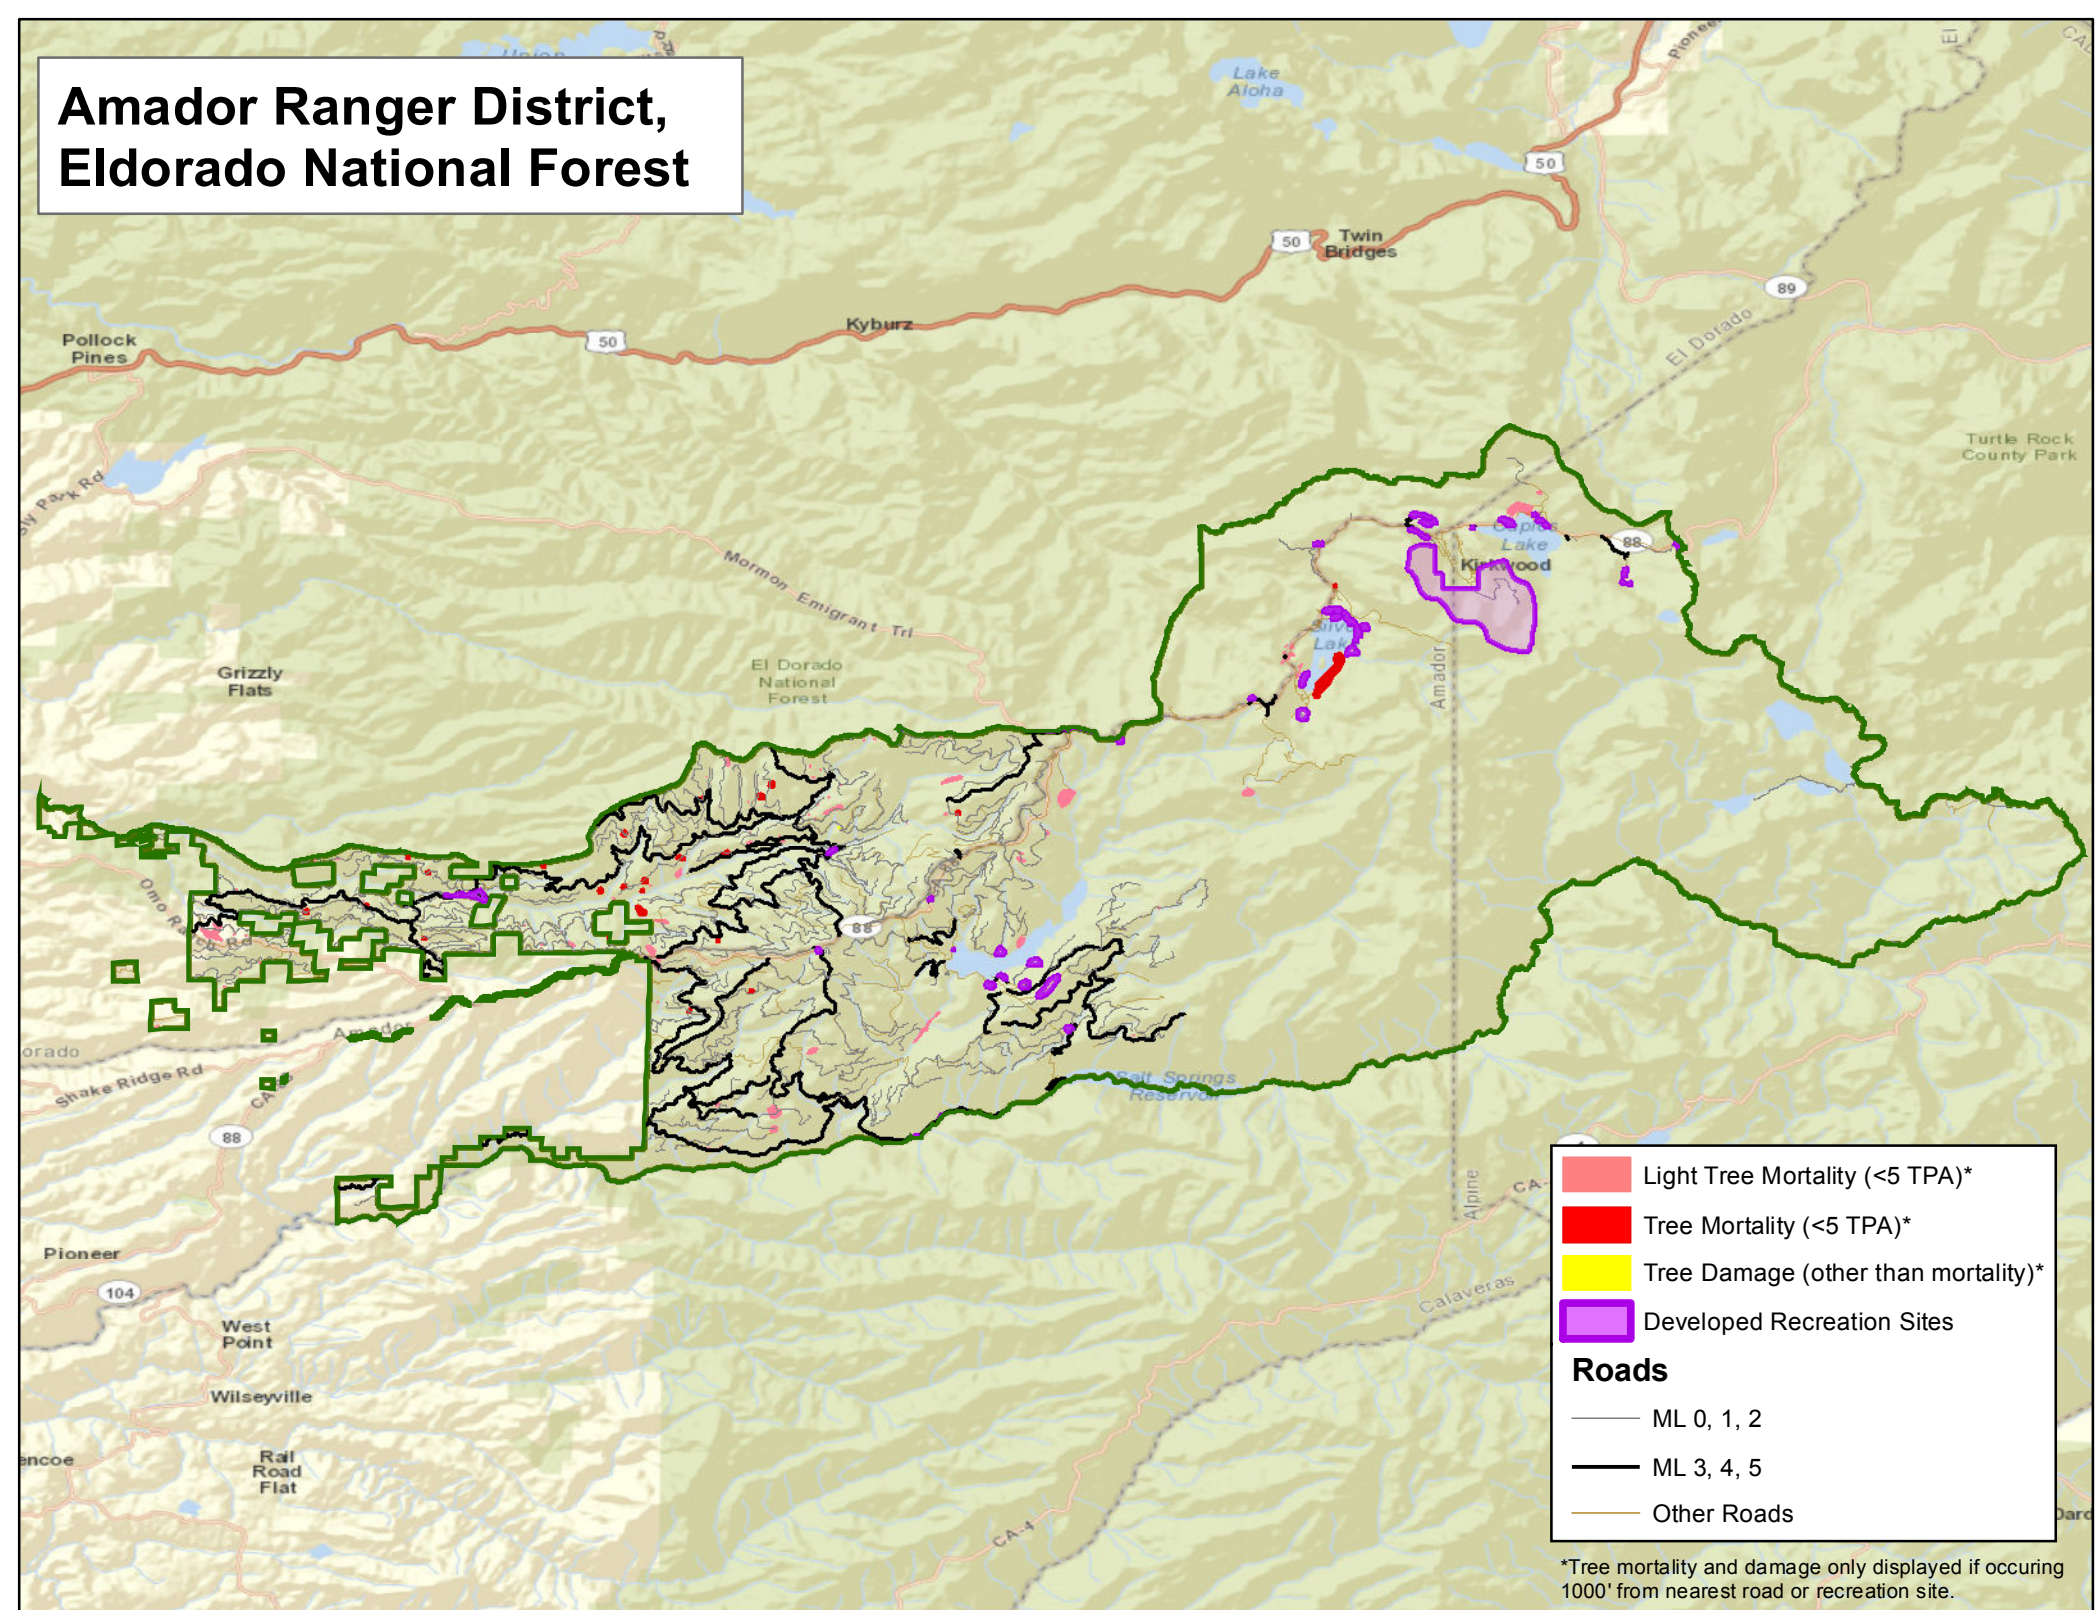

*Tree mortality and damage only displayed if occurring 1000' from nearest road or recreation site.

Trabuco Ranger District, Cleveland National Forest

| | |
|--------------|-------------------------------------|
| | Light Tree Mortality (<5 TPA)* |
| | Tree Mortality (<5 TPA)* |
| | Tree Damage (other than mortality)* |
| | Developed Recreation Sites |
| Roads | |
| | ML 0, 1, 2 |
| | ML 3, 4, 5 |
| | Other Roads |

*Tree mortality and damage only displayed if occurring 1000' from nearest road or recreation site.

Amador Ranger District, Eldorado National Forest

Georgetown Ranger District, Eldorado National Forest

*Tree mortality and damage only displayed if occurring 1000' from nearest road or recreation site.