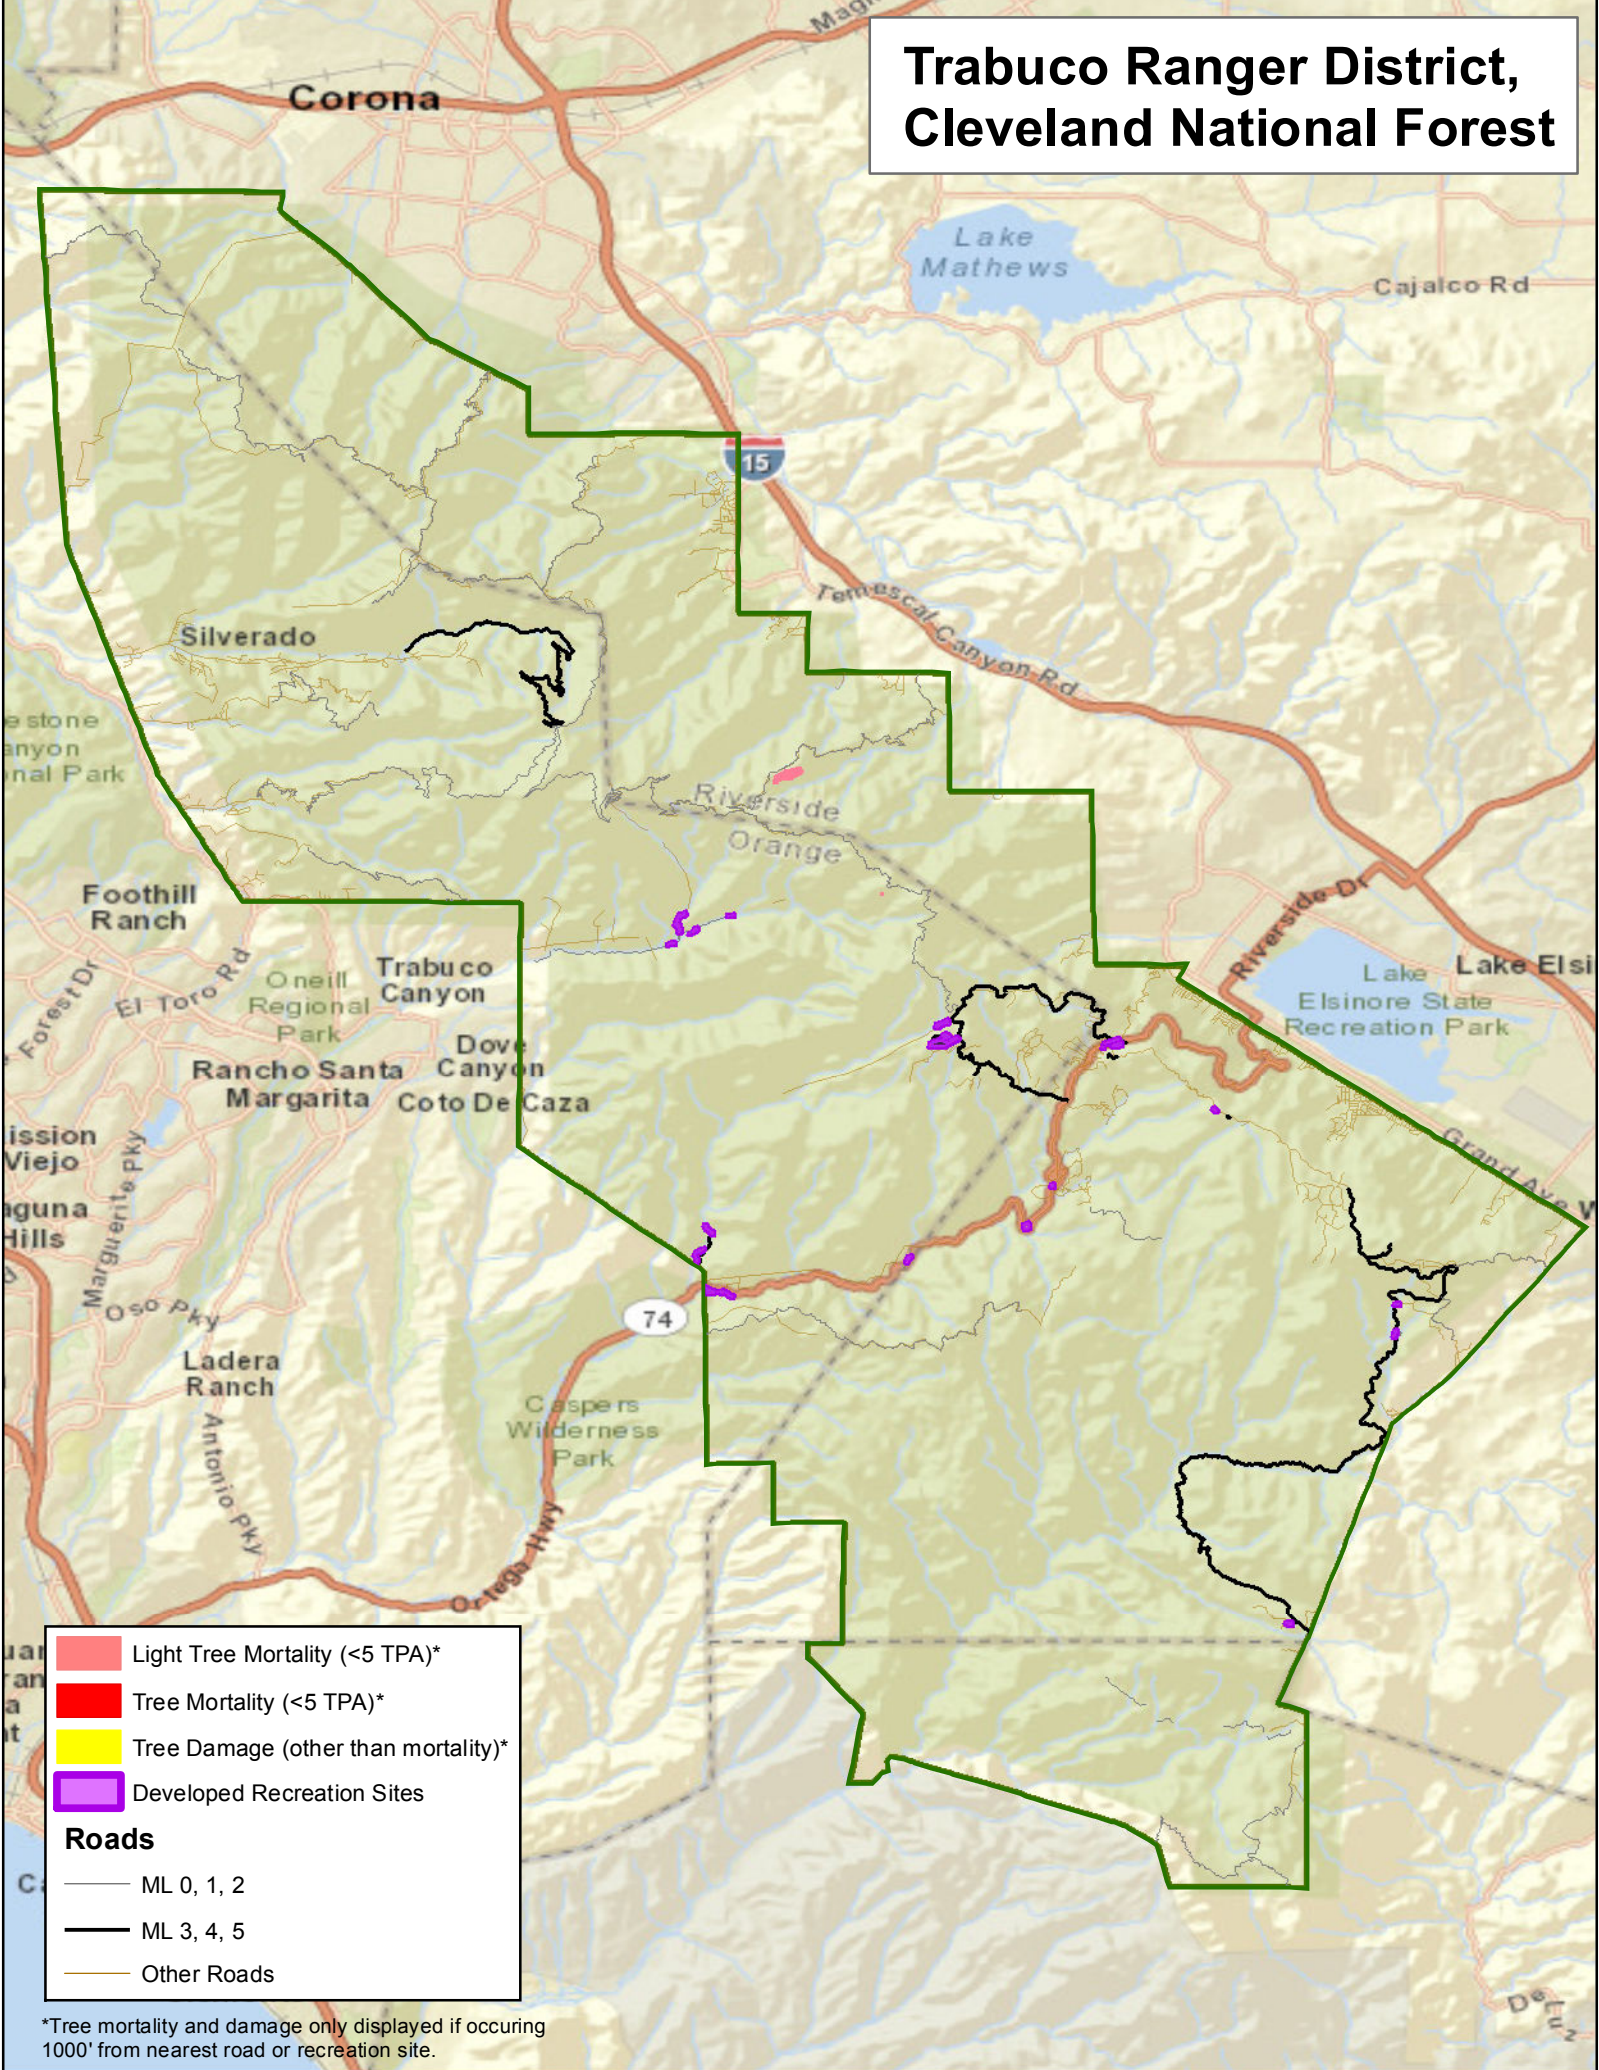

Trabuco Ranger District, Cleveland National Forest

	Light Tree Mortality (<5 TPA)*
	Tree Mortality (<5 TPA)*
	Tree Damage (other than mortality)*
	Developed Recreation Sites
Roads	
	ML 0, 1, 2
	ML 3, 4, 5
	Other Roads

*Tree mortality and damage only displayed if occurring 1000' from nearest road or recreation site.