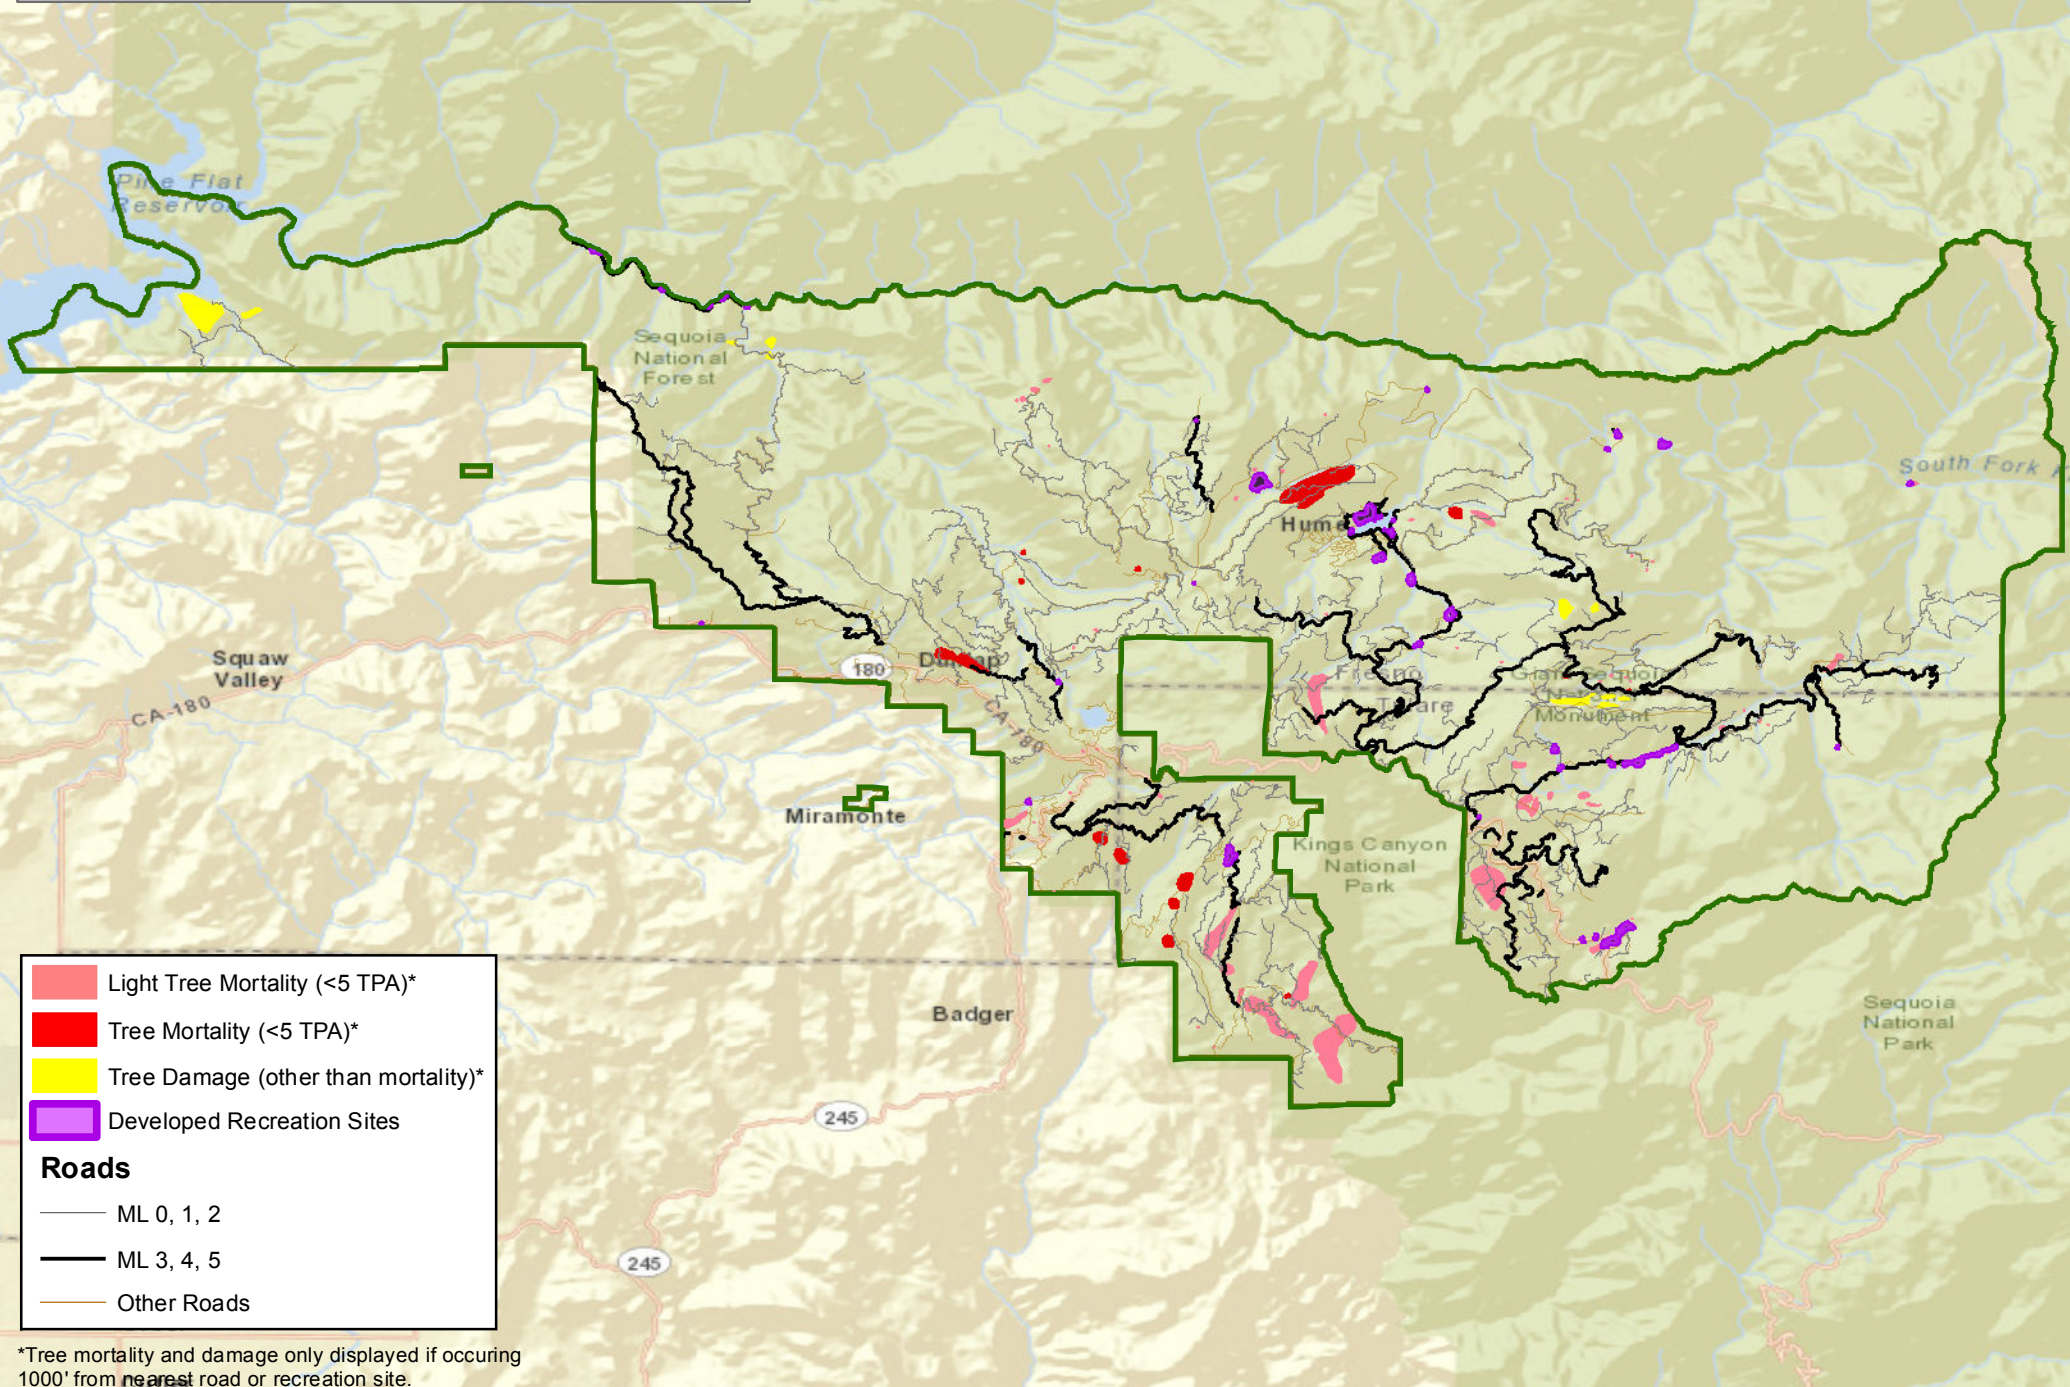

Hume Lake Ranger District, Sequoia National Forest

- Light Tree Mortality (<5 TPA)*
- Tree Mortality (<5 TPA)*
- Tree Damage (other than mortality)*
- Developed Recreation Sites

Roads

- ML 0, 1, 2
- ML 3, 4, 5
- Other Roads

*Tree mortality and damage only displayed if occurring 1000' from nearest road or recreation site.