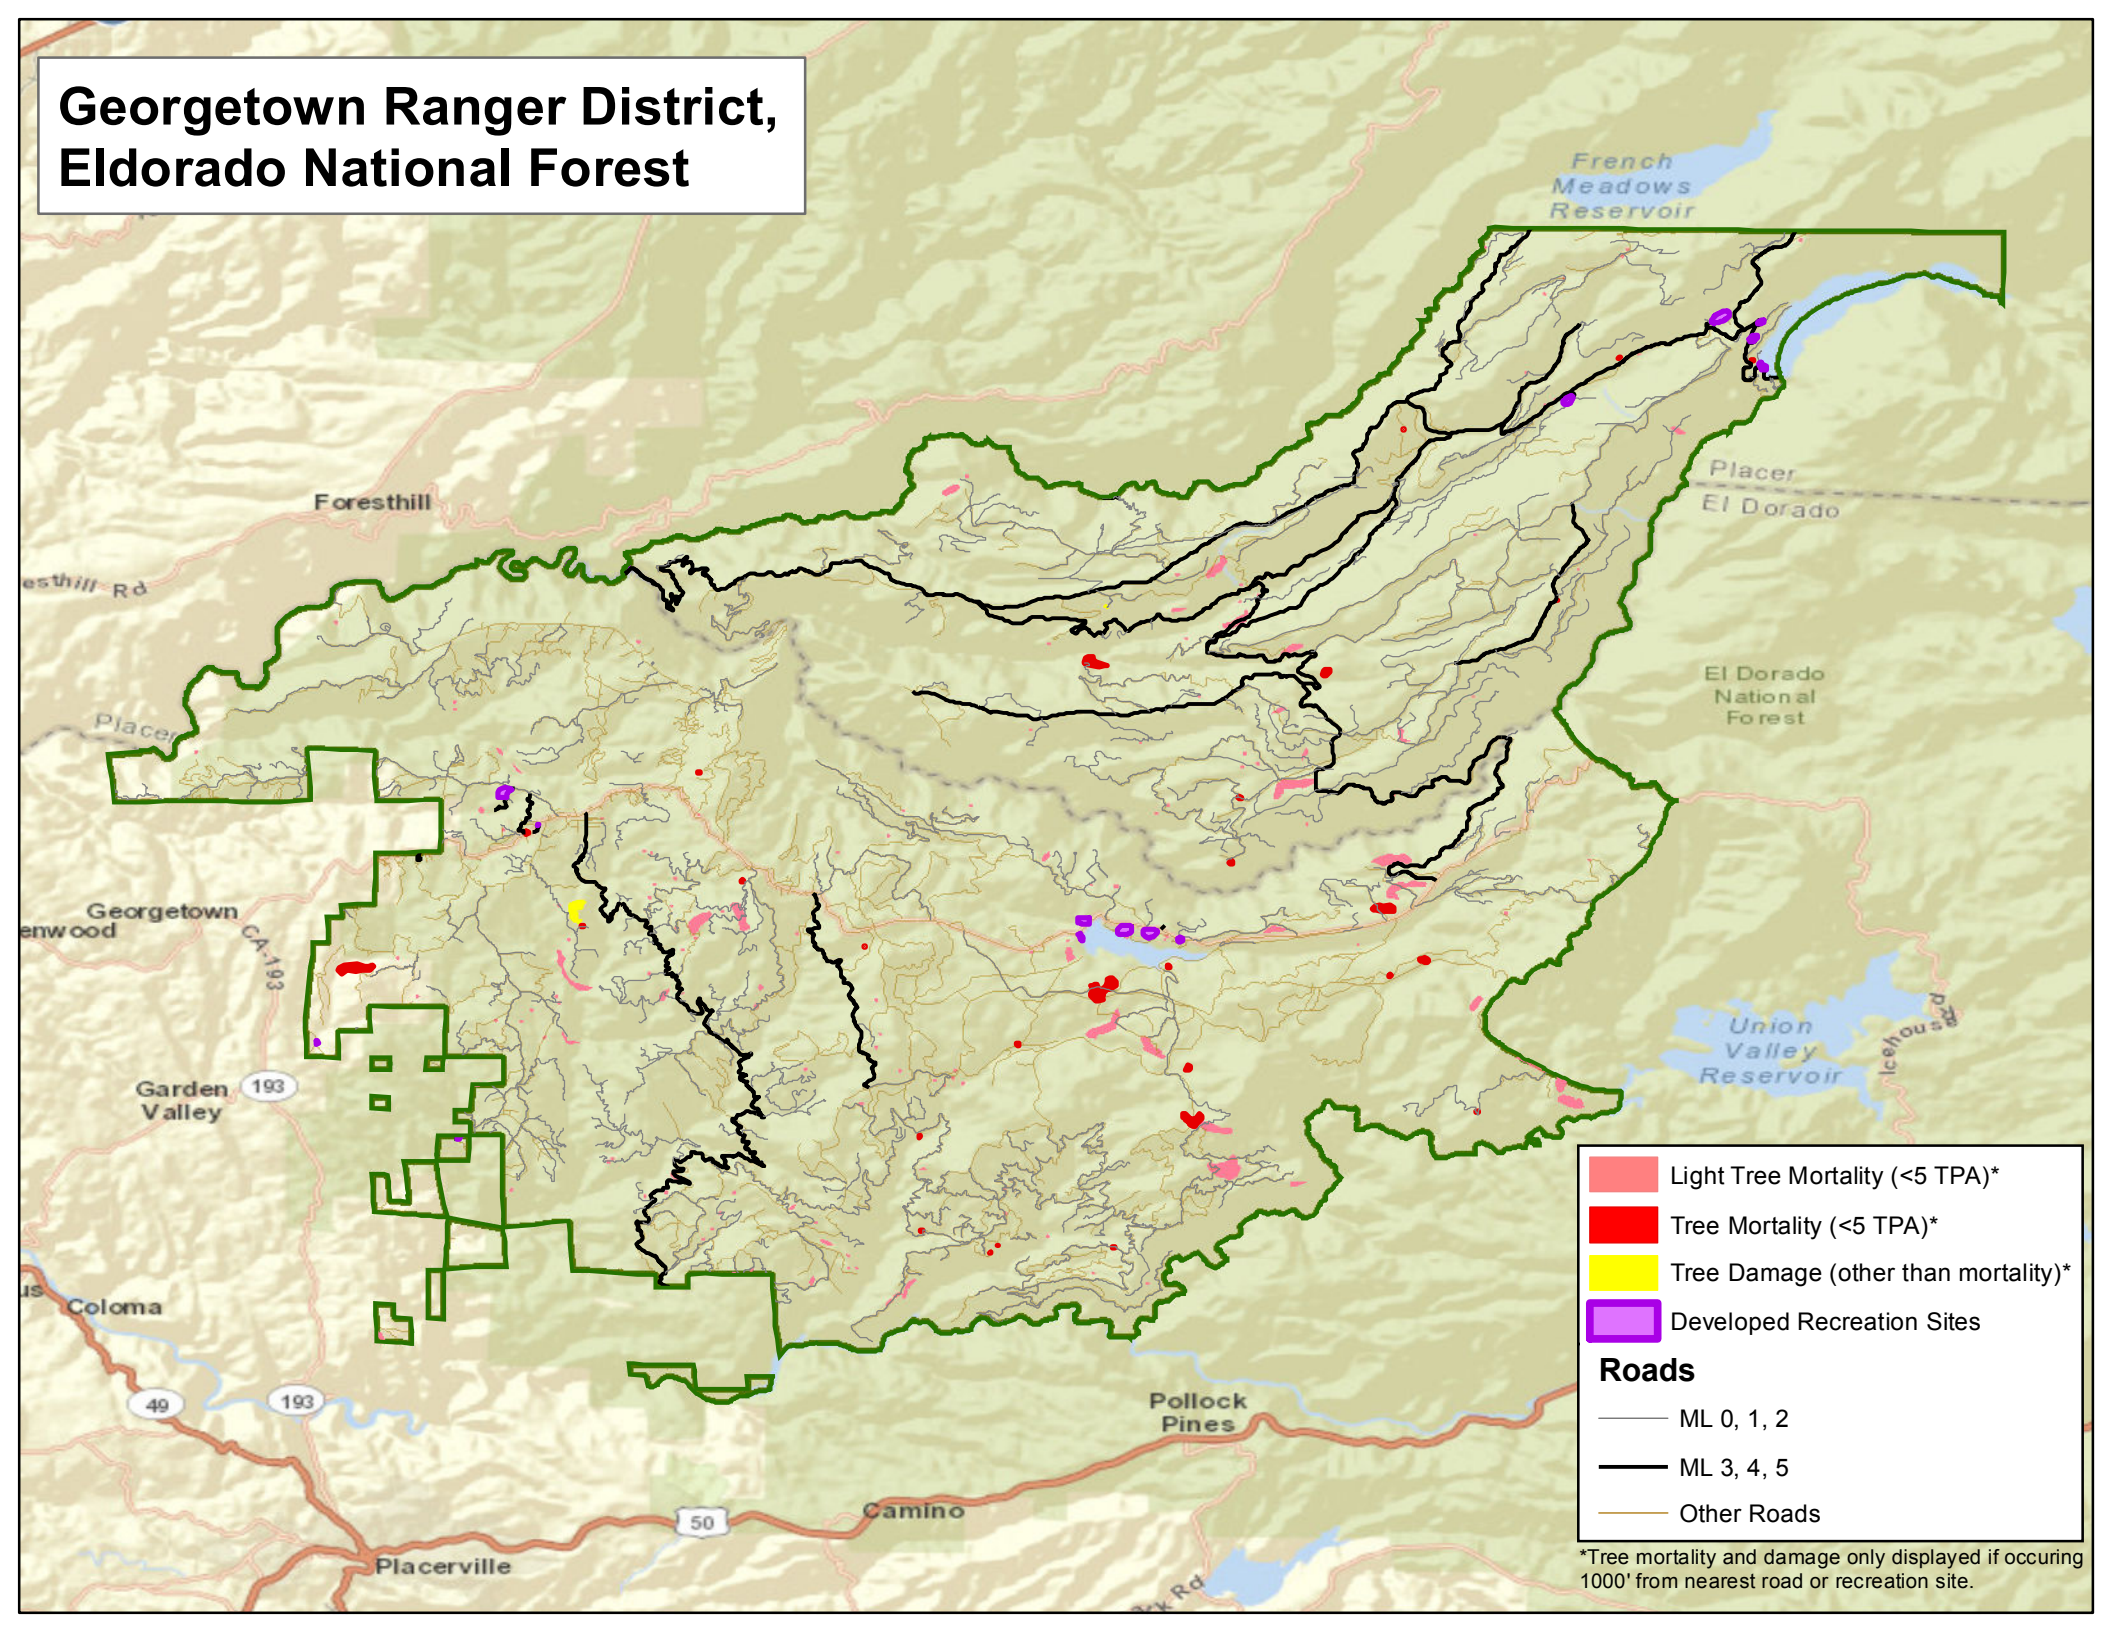

Georgetown Ranger District, Eldorado National Forest

*Tree mortality and damage only displayed if occurring 1000' from nearest road or recreation site.