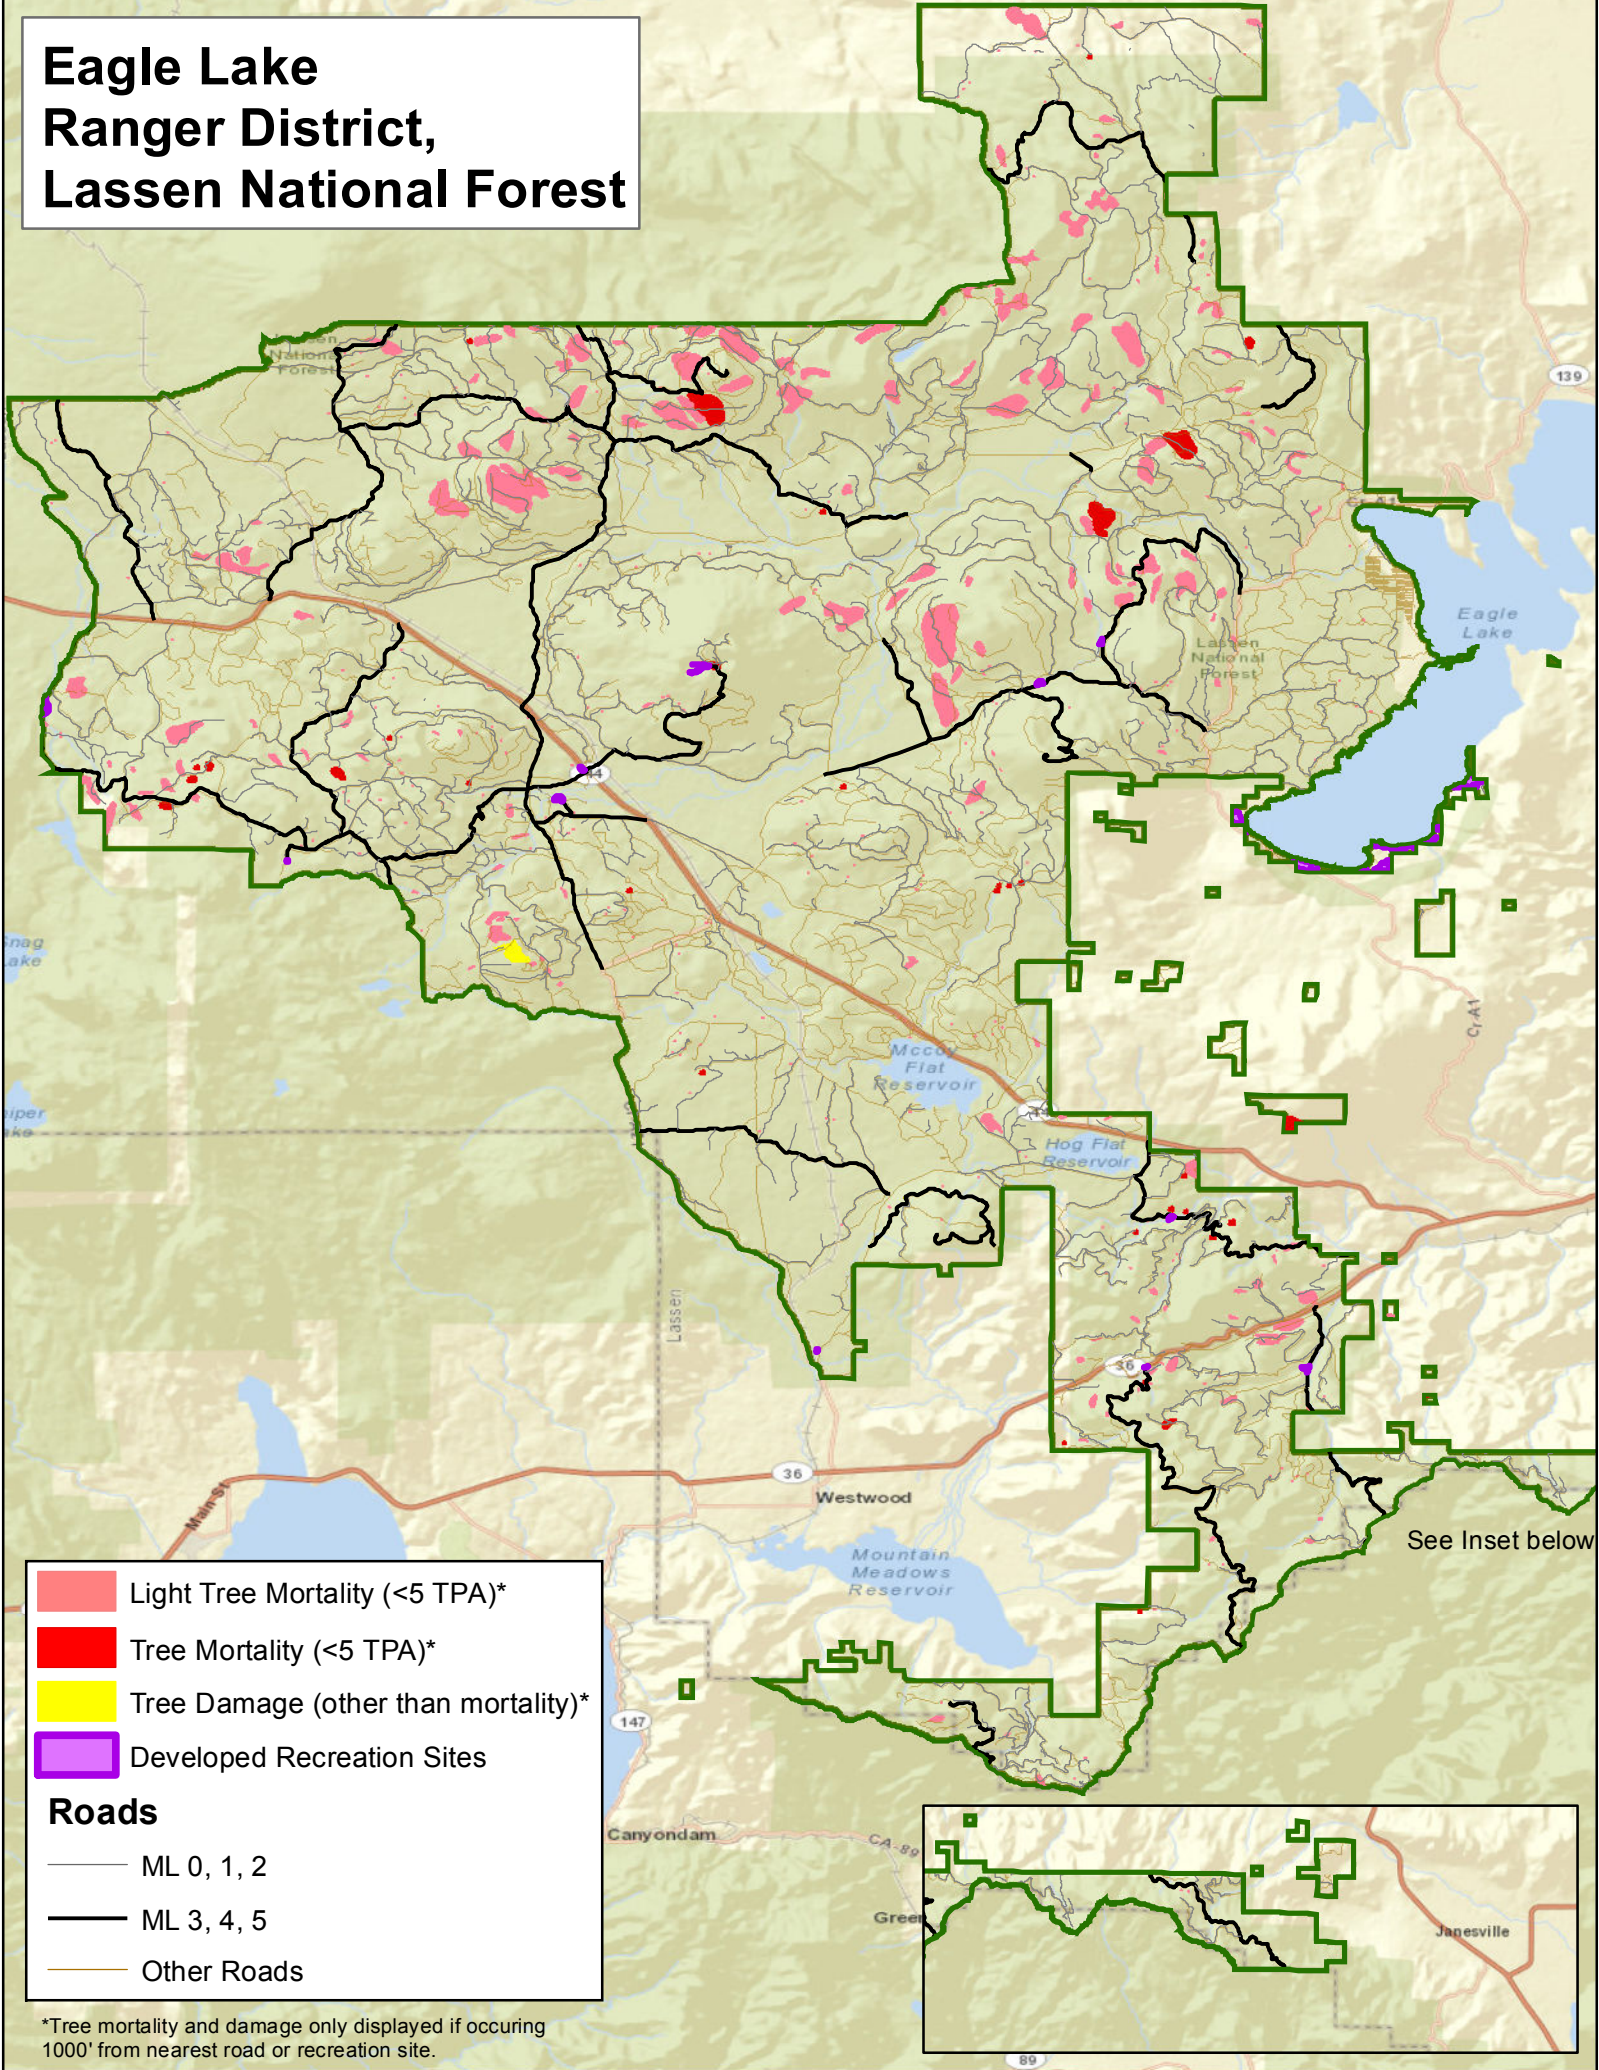

*Tree mortality and damage only displayed if occurring 1000' from nearest road or recreation site.

Eagle Lake Ranger District, Lassen National Forest

- Light Tree Mortality (<5 TPA)*
- Tree Mortality (<5 TPA)*
- Tree Damage (other than mortality)*
- Developed Recreation Sites