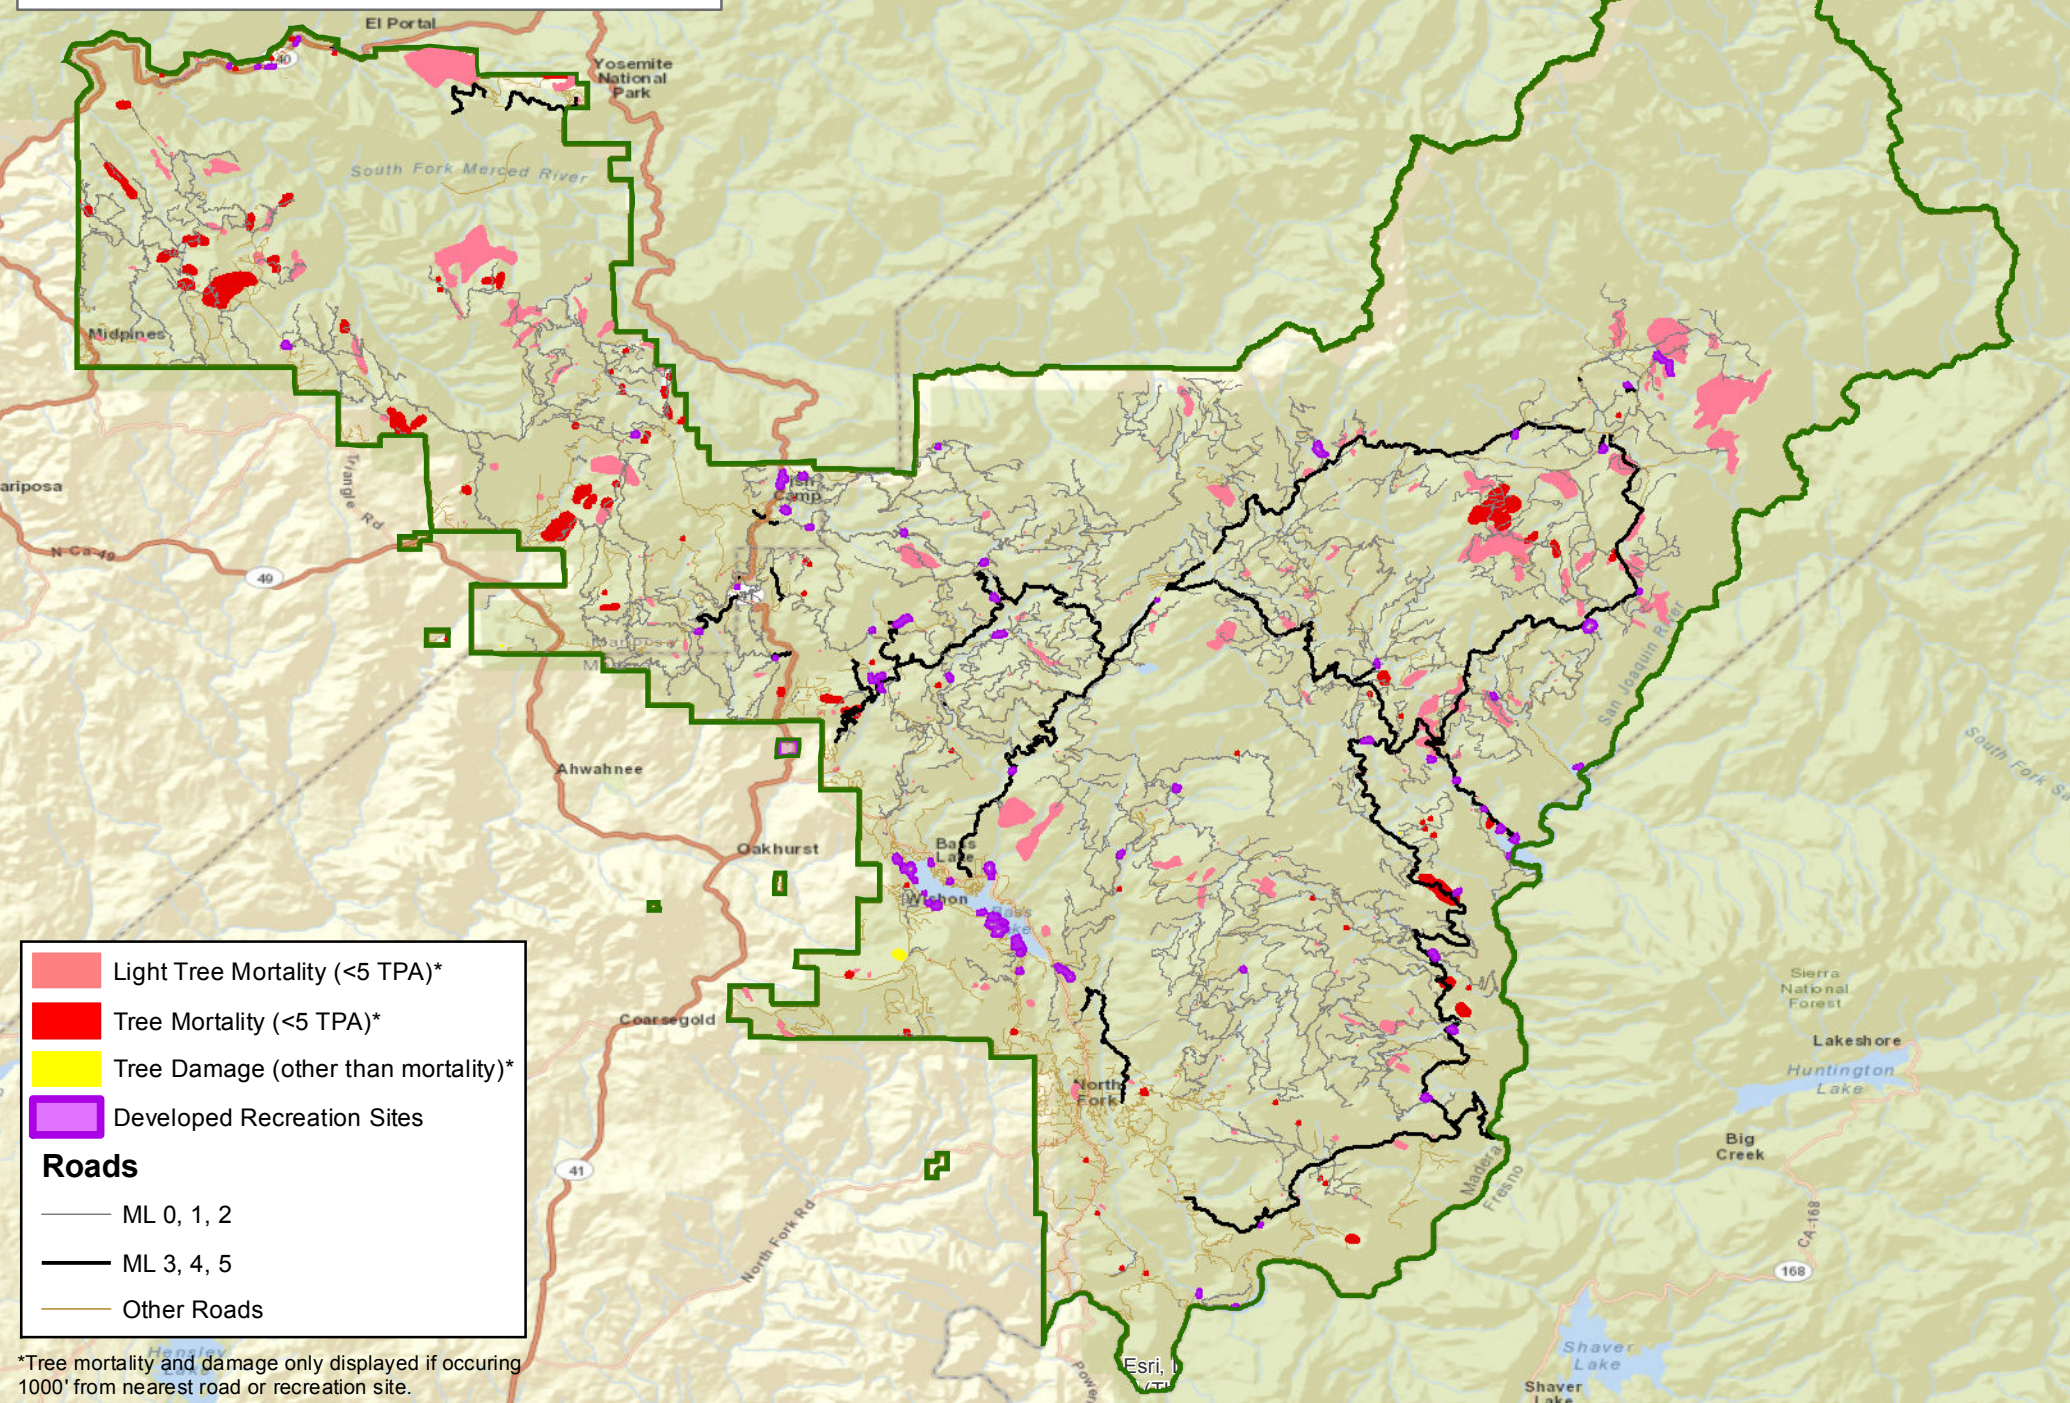

Bass Lake Ranger District, Sierra National Forest

*Tree mortality and damage only displayed if occurring 1000' from nearest road or recreation site.