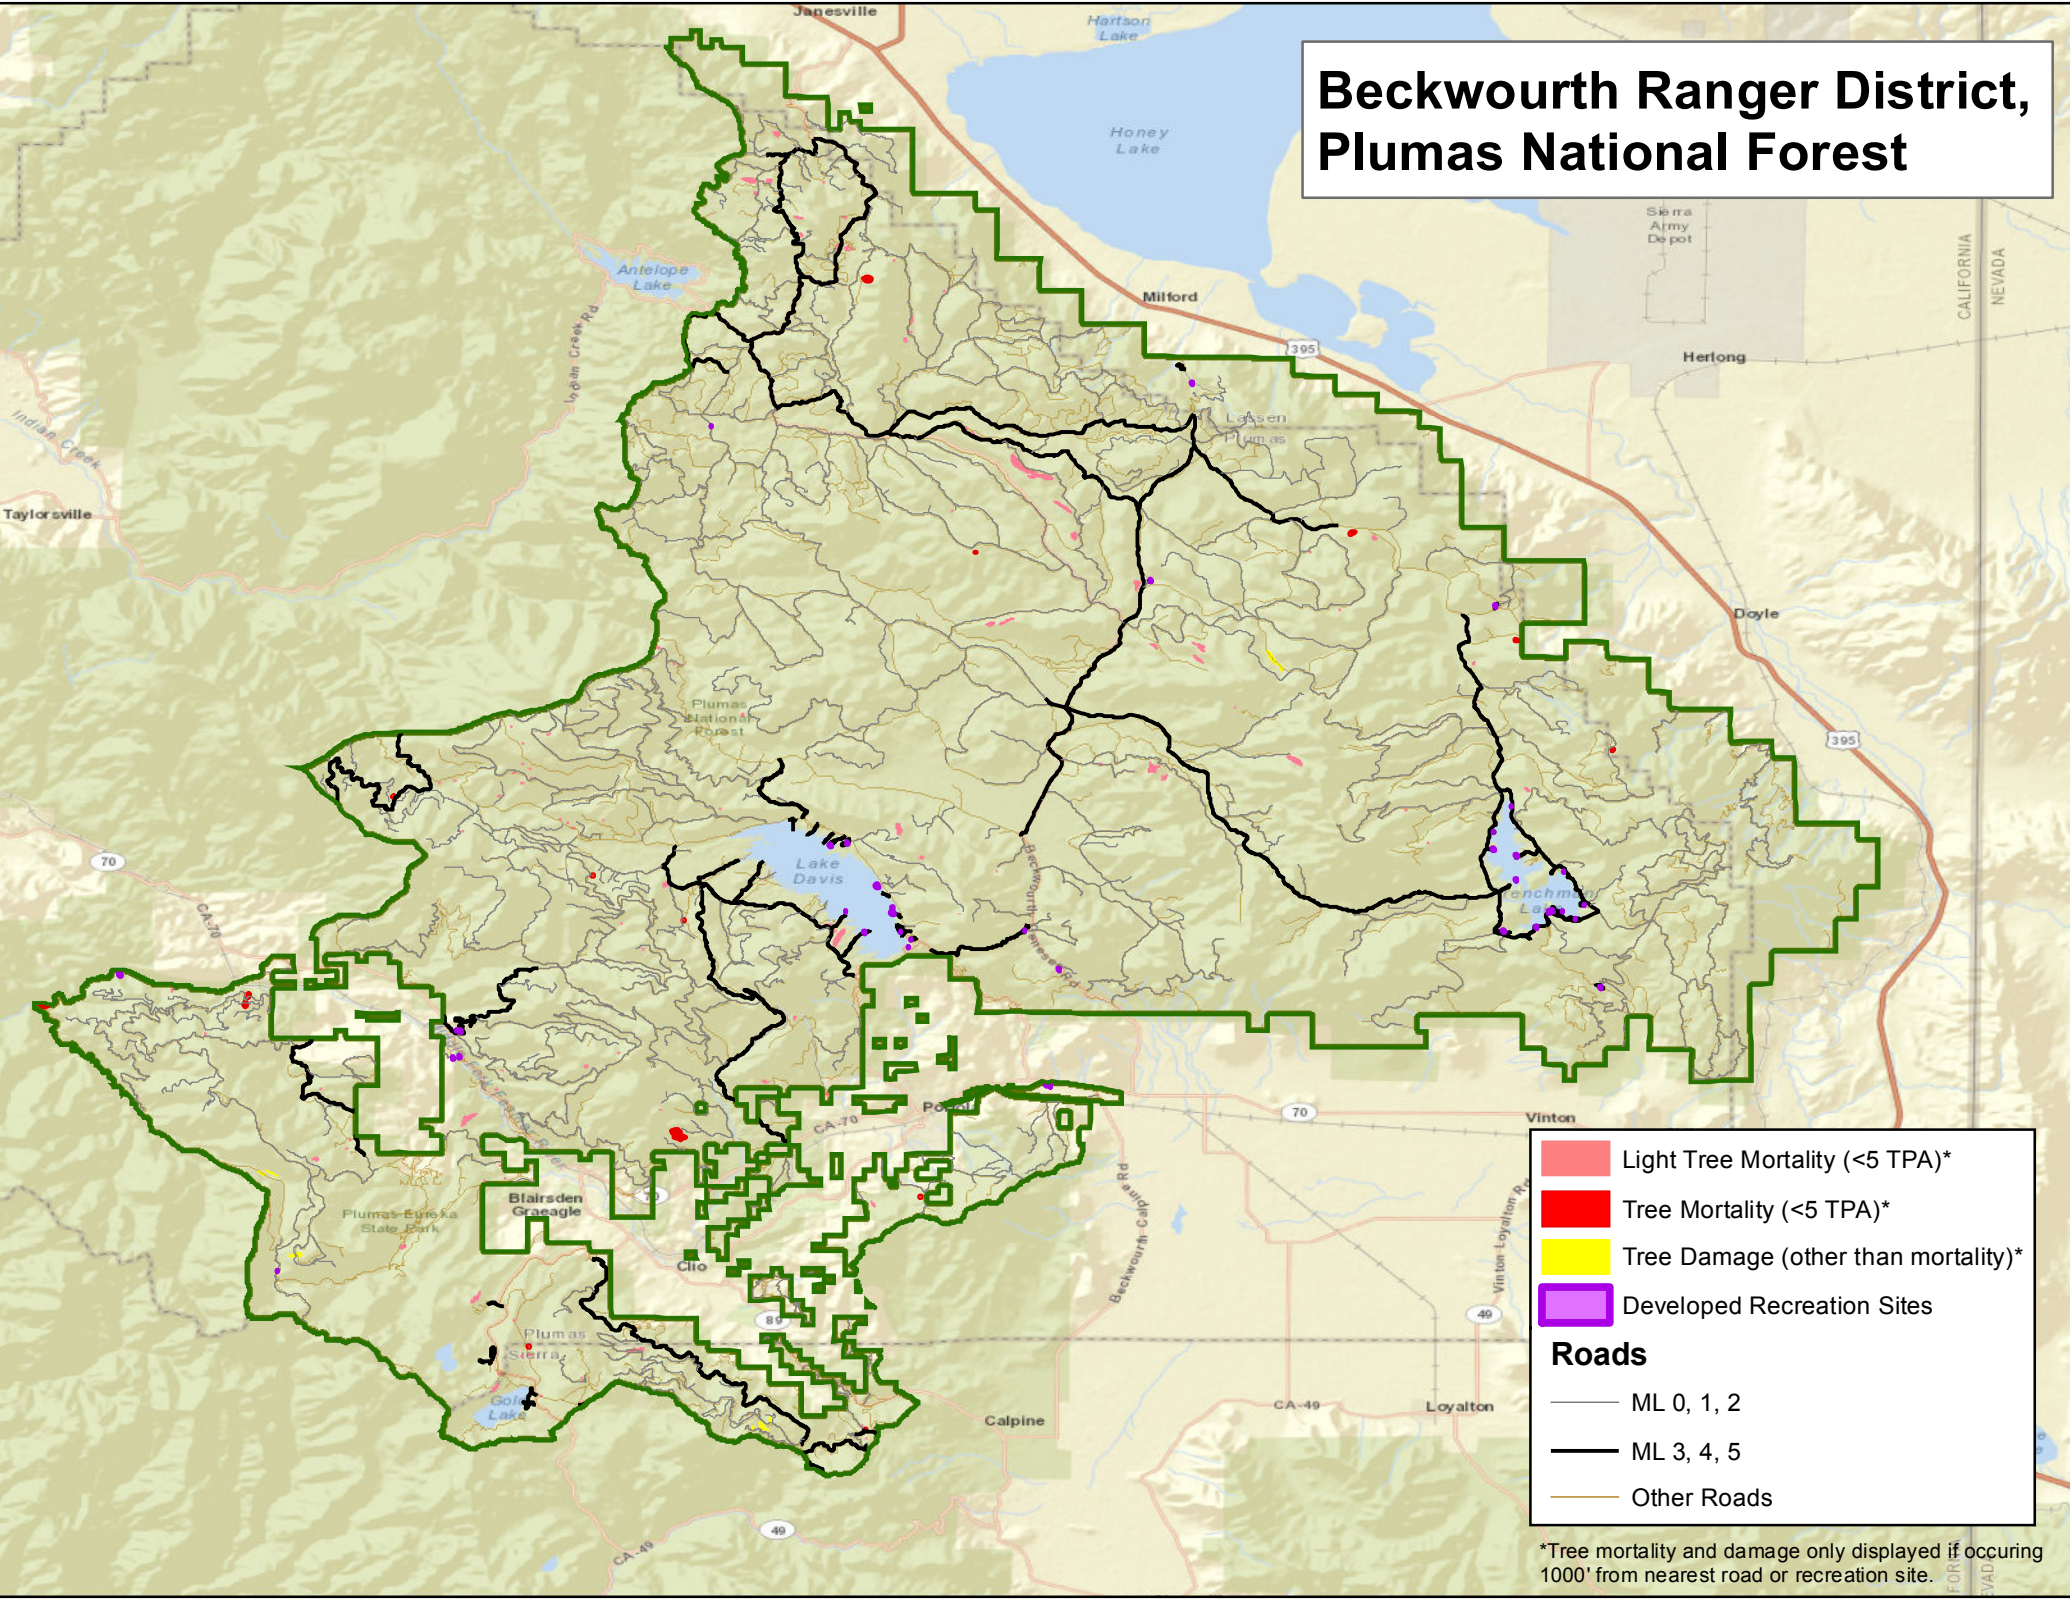

Beckwourth Ranger District, Plumas National Forest

	Light Tree Mortality (<5 TPA)*
	Tree Mortality (<5 TPA)*
	Tree Damage (other than mortality)*
	Developed Recreation Sites
Roads	
	ML 0, 1, 2
	ML 3, 4, 5
	Other Roads

*Tree mortality and damage only displayed if occurring 1000' from nearest road or recreation site.