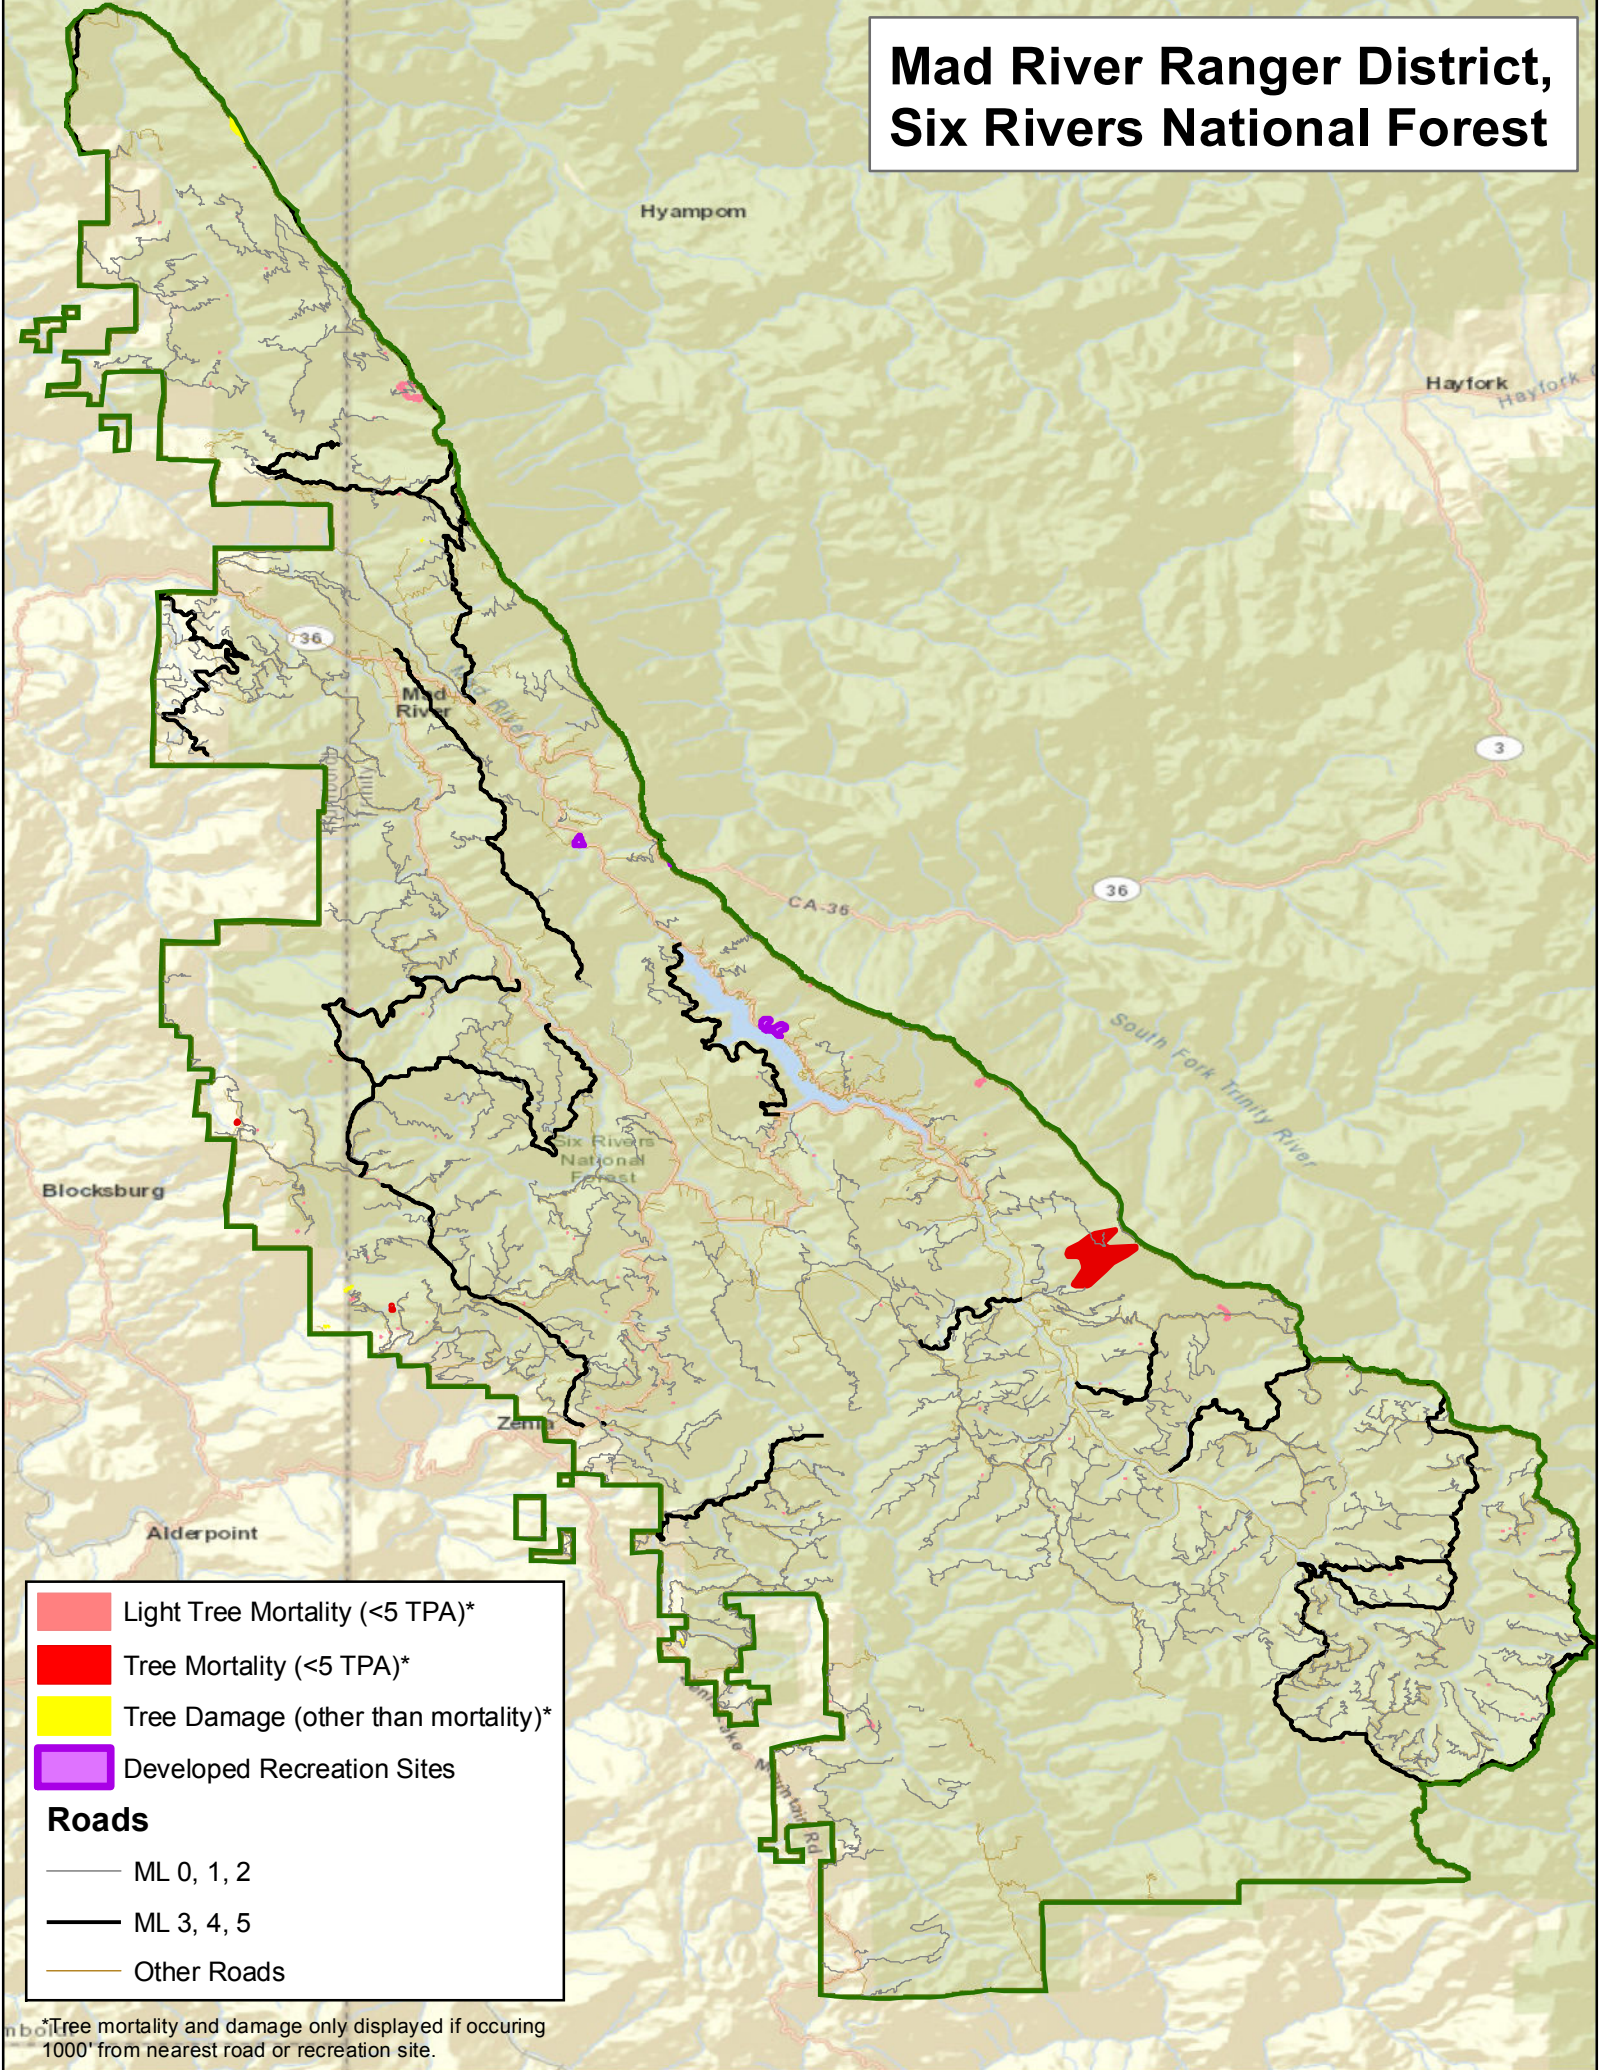

Mad River Ranger District, Six Rivers National Forest

1. Light Tree Mortality (<5 TPA)*
   - Tree Mortality (<5 TPA)*
   - Tree Damage (other than mortality)*
   - Developed Recreation Sites
2. **Roads**
3. ML 0, 1, 2
   - ML 3, 4, 5
   - Other Roads

*Tree mortality and damage only displayed if occurring 1000' from nearest road or recreation site.