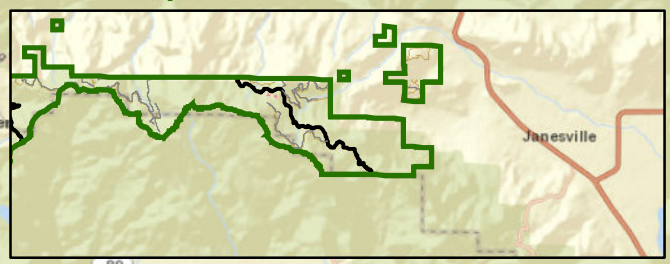

Eagle Lake Ranger District, Lassen National Forest

- Light Tree Mortality (<5 TPA)*
- Tree Mortality (<5 TPA)*
- Tree Damage (other than mortality)*
- Developed Recreation Sites

Roads

- ML 0, 1, 2
- ML 3, 4, 5
- Other Roads

*Tree mortality and damage only displayed if occurring 1000' from nearest road or recreation site.

See Inset below