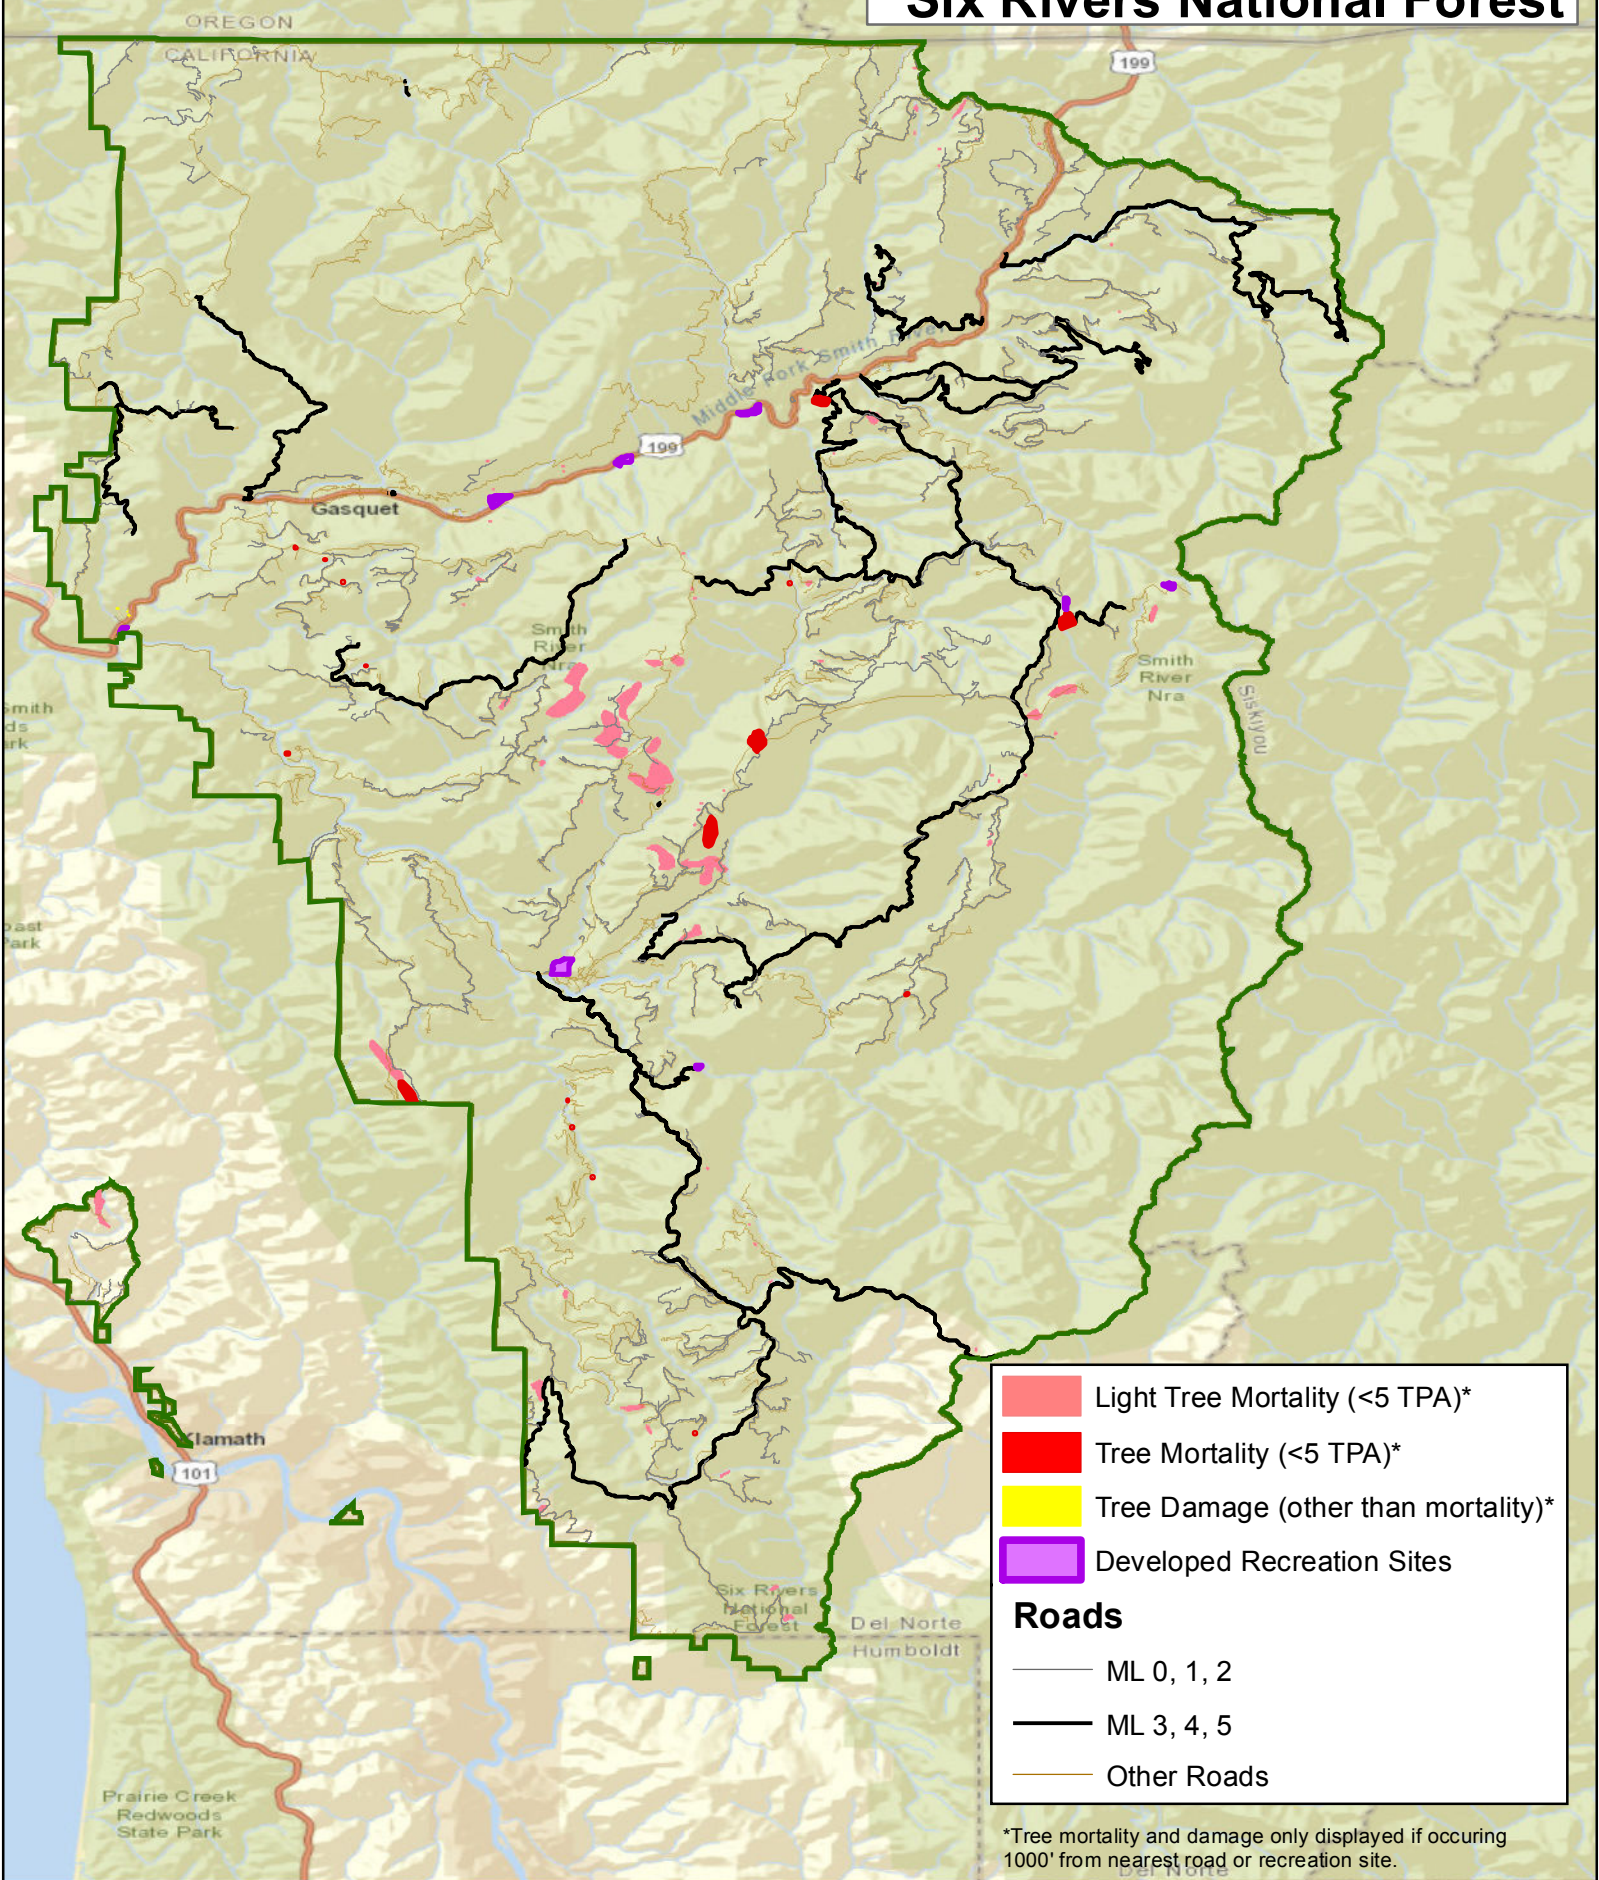

Smith River National Recreation Area, Six Rivers National Forest

	Light Tree Mortality (<5 TPA)*
	Tree Mortality (<5 TPA)*
	Tree Damage (other than mortality)*
	Developed Recreation Sites
Roads	
	ML 0, 1, 2
	ML 3, 4, 5
	Other Roads

*Tree mortality and damage only displayed if occurring 1000' from nearest road or recreation site.