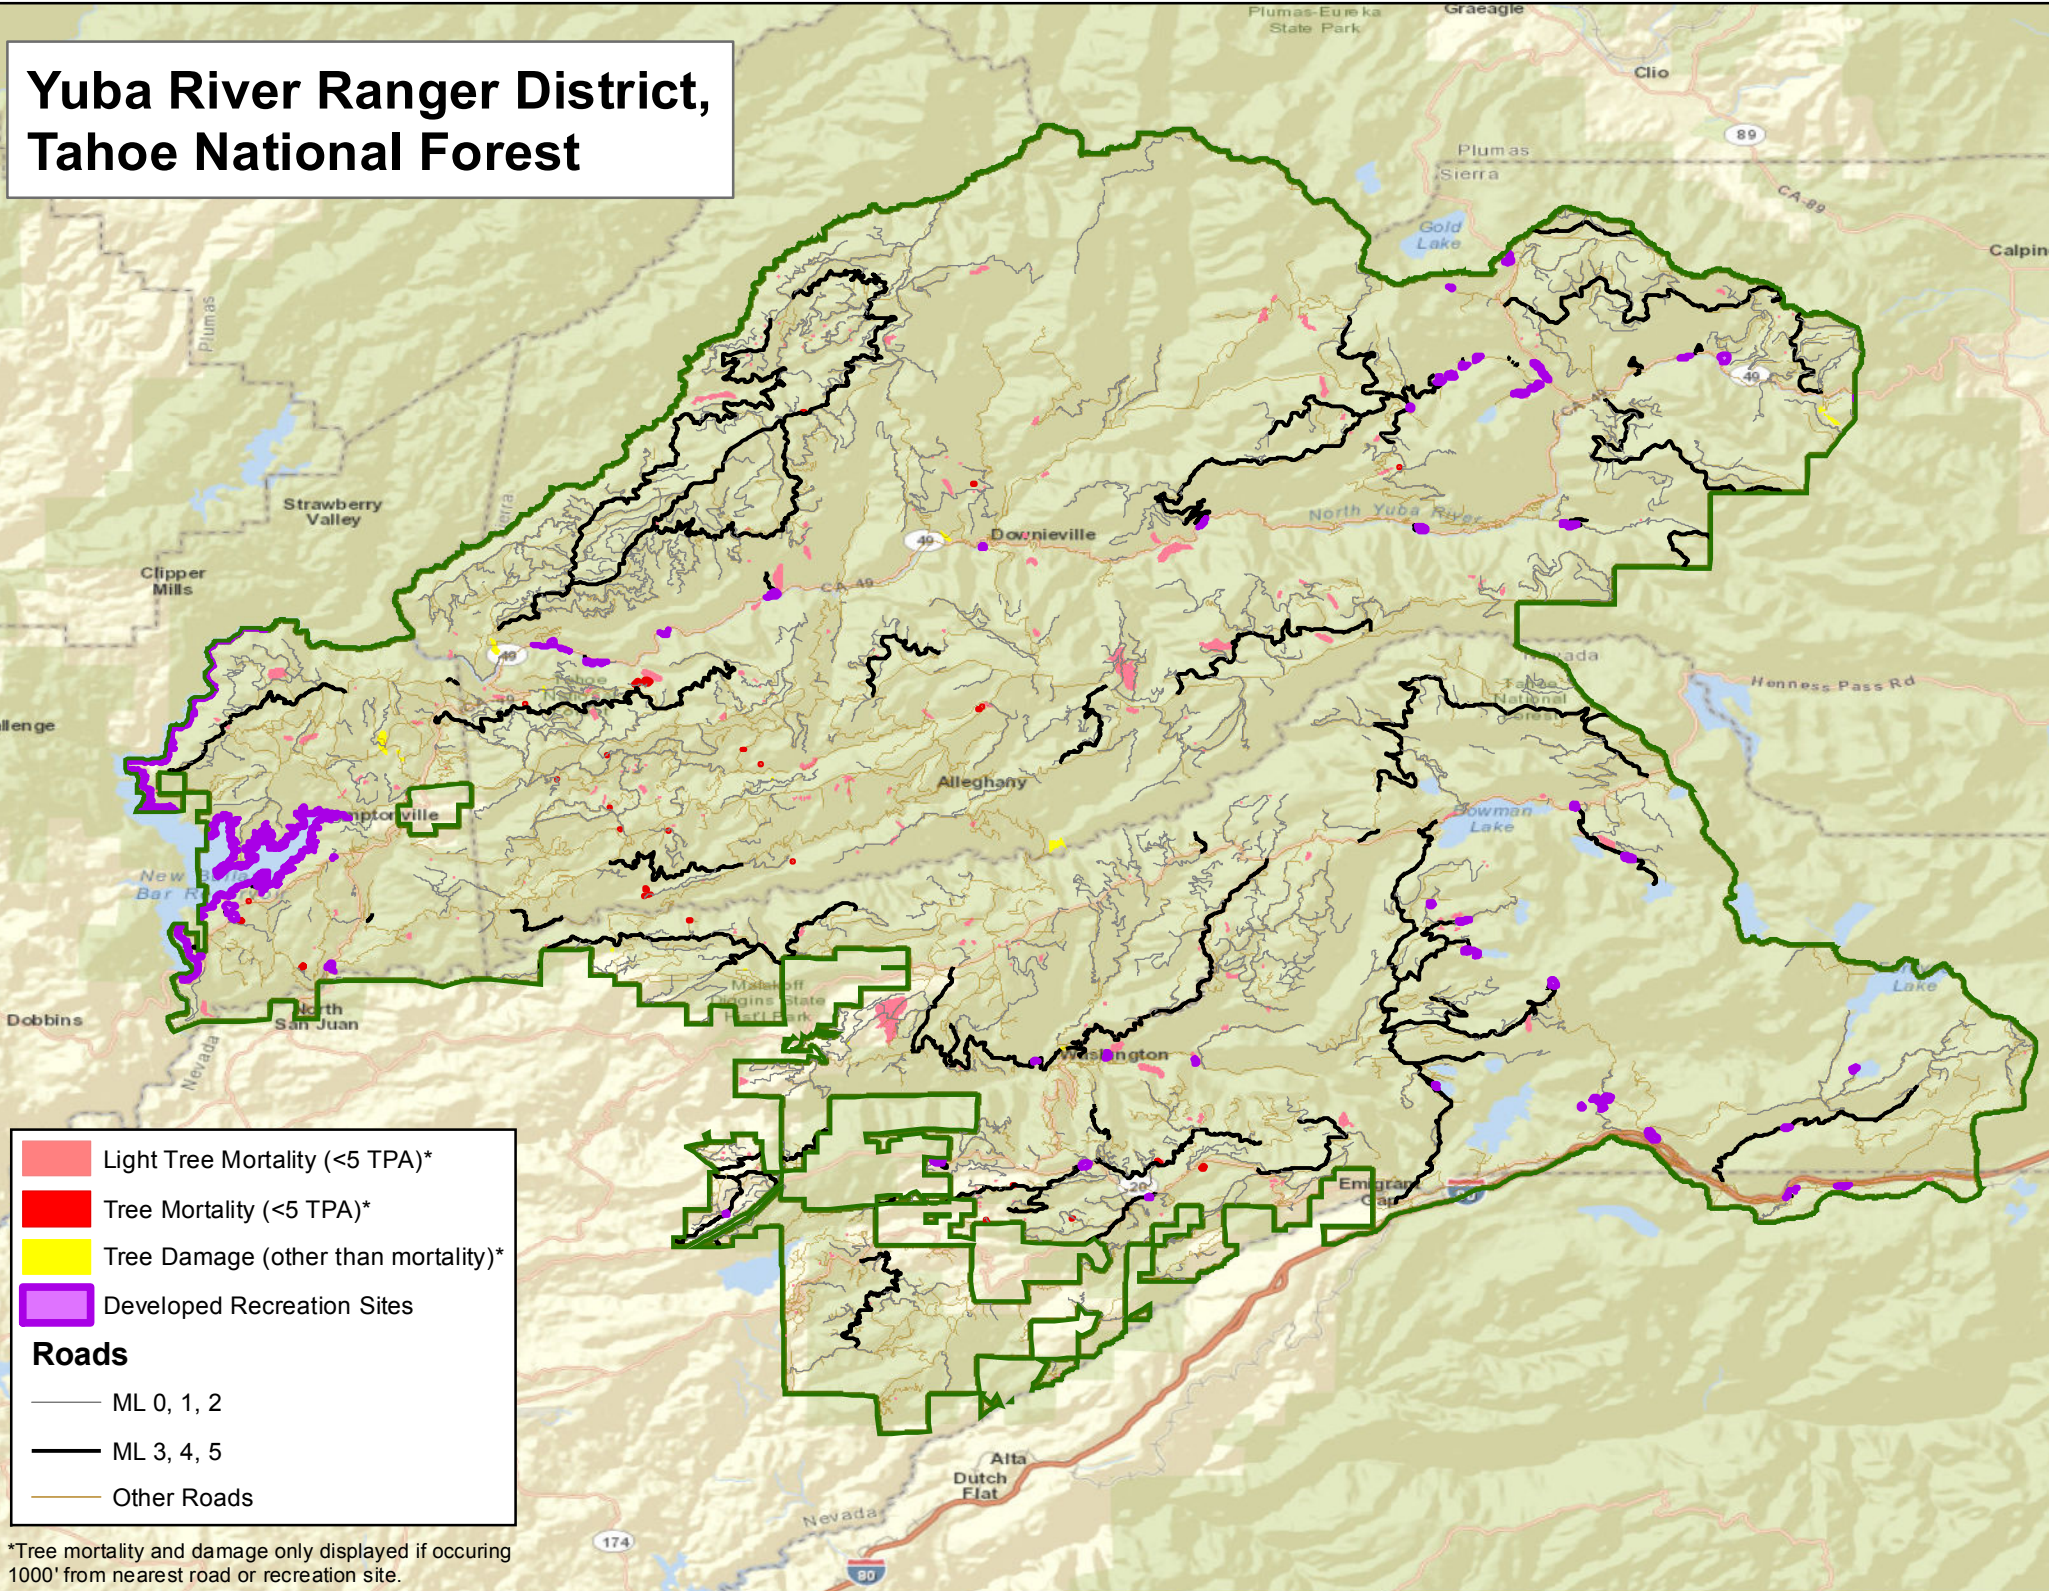

Yuba River Ranger District, Tahoe National Forest

*Tree mortality and damage only displayed if occurring 1000' from nearest road or recreation site.