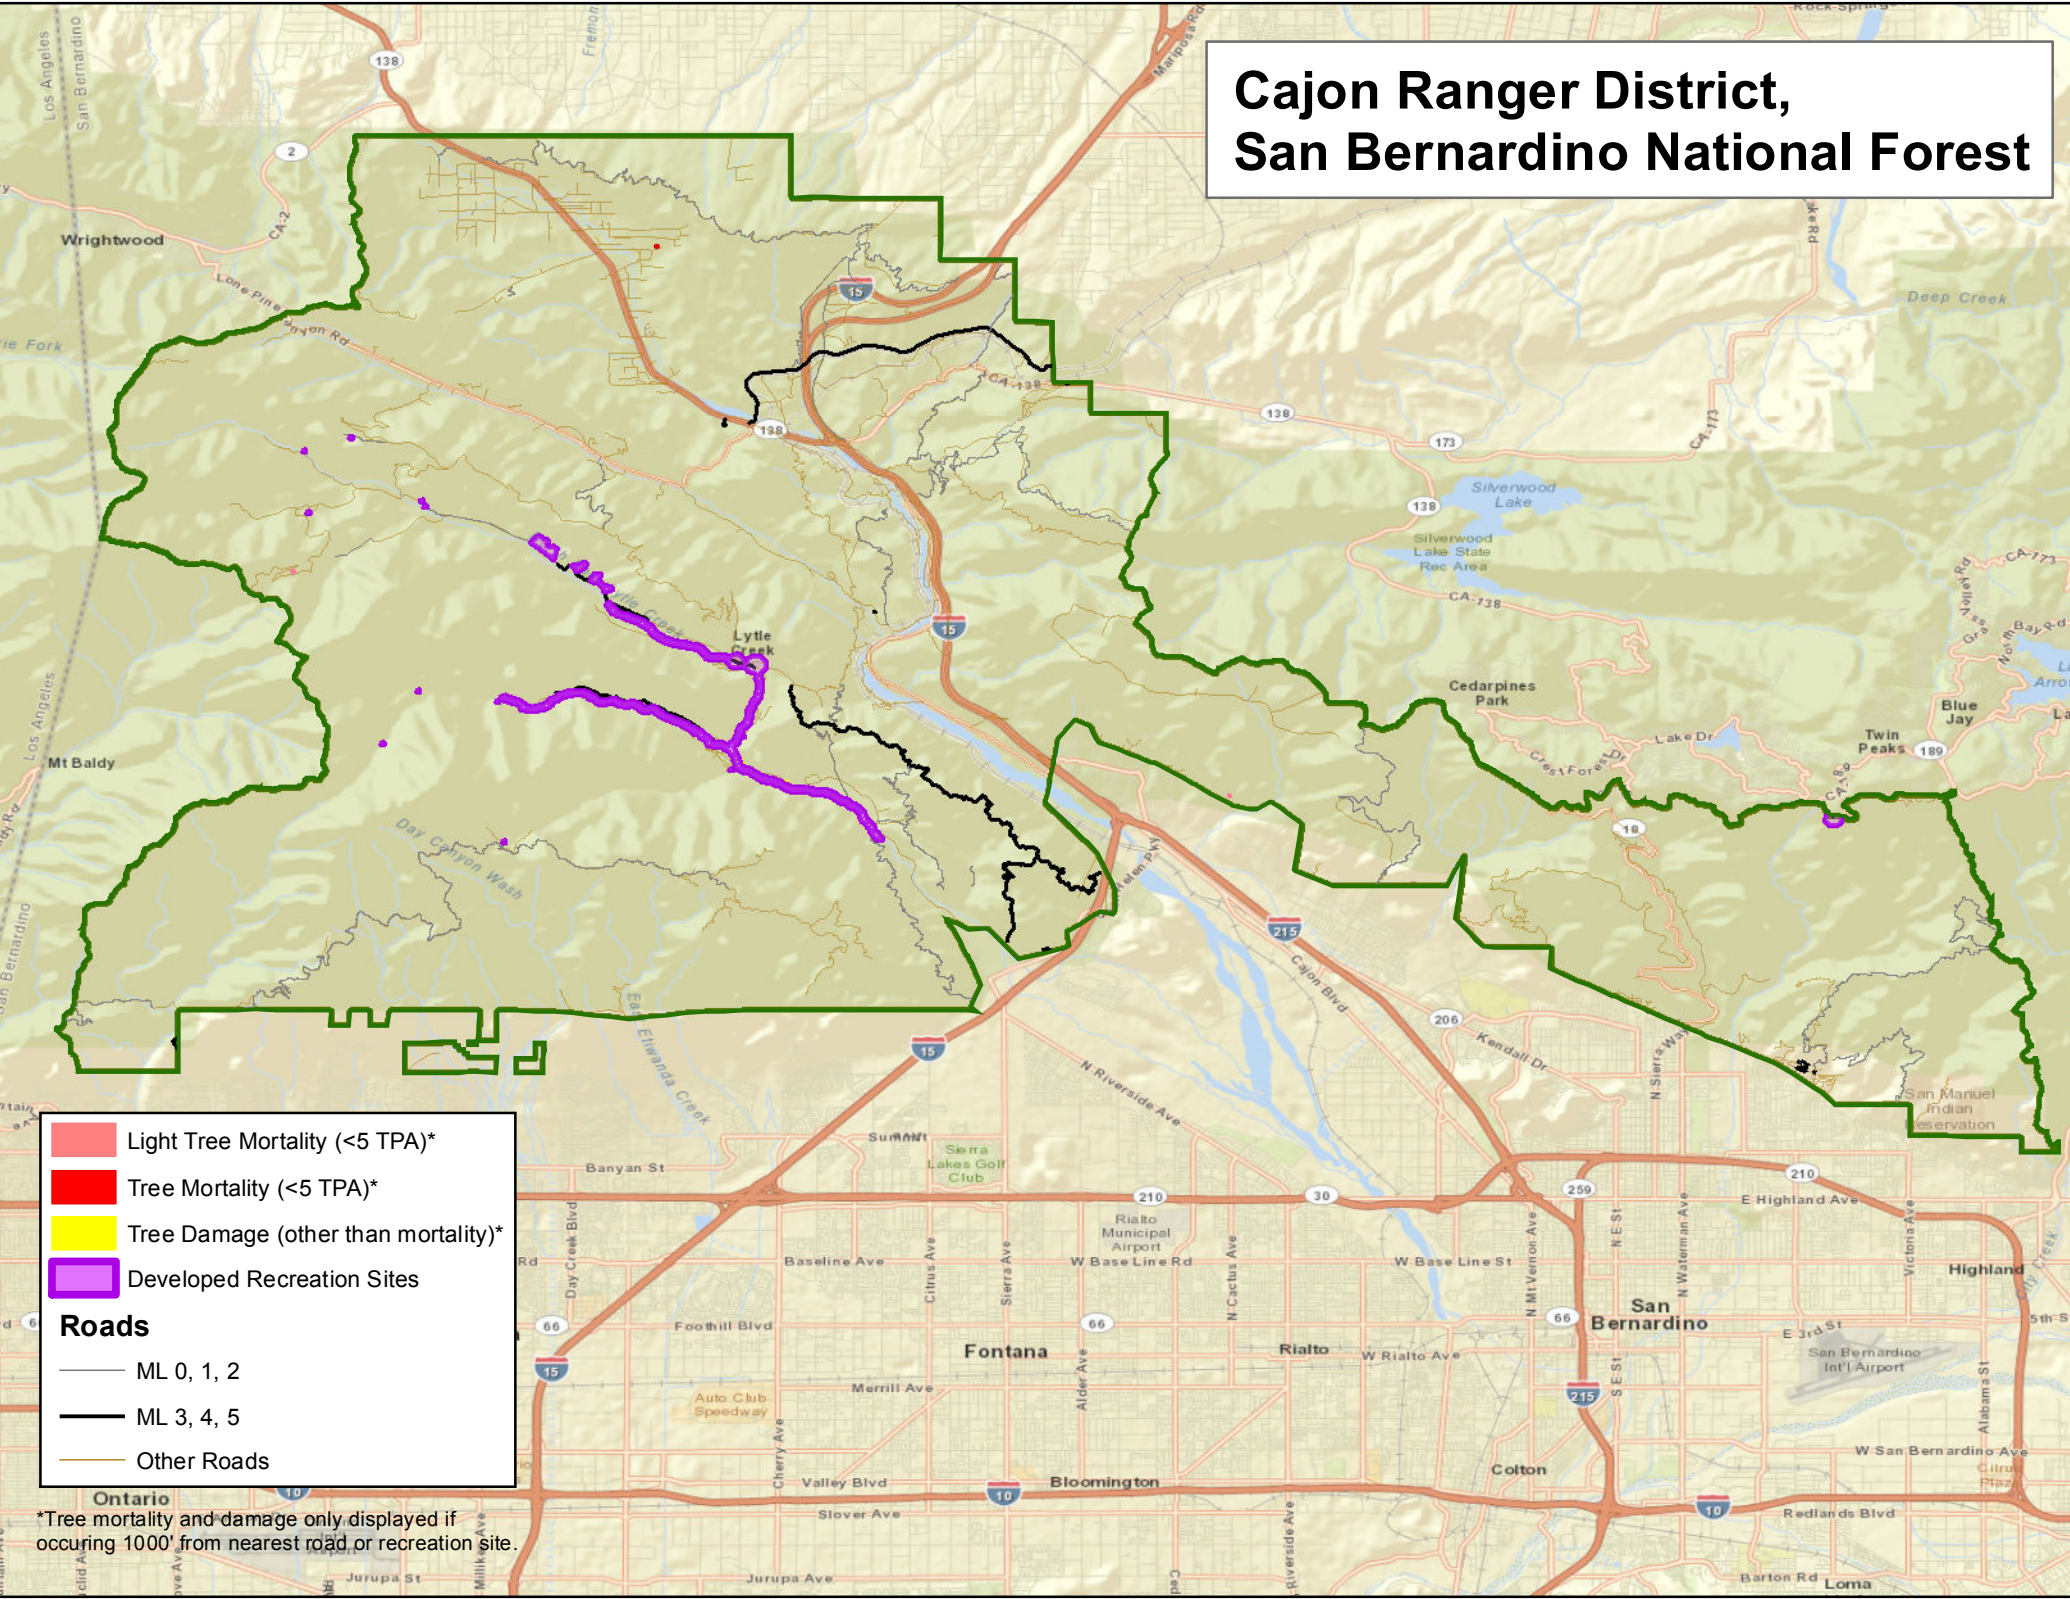

Cajon Ranger District, San Bernardino National Forest

Light Tree Mortality (<5 TPA)*
 Tree Mortality (<5 TPA)*
 Tree Damage (other than mortality)*
 Developed Recreation Sites
Roads
 ML 0, 1, 2
 ML 3, 4, 5
 Other Roads

*Tree mortality and damage only displayed if occurring 1000' from nearest road or recreation site.