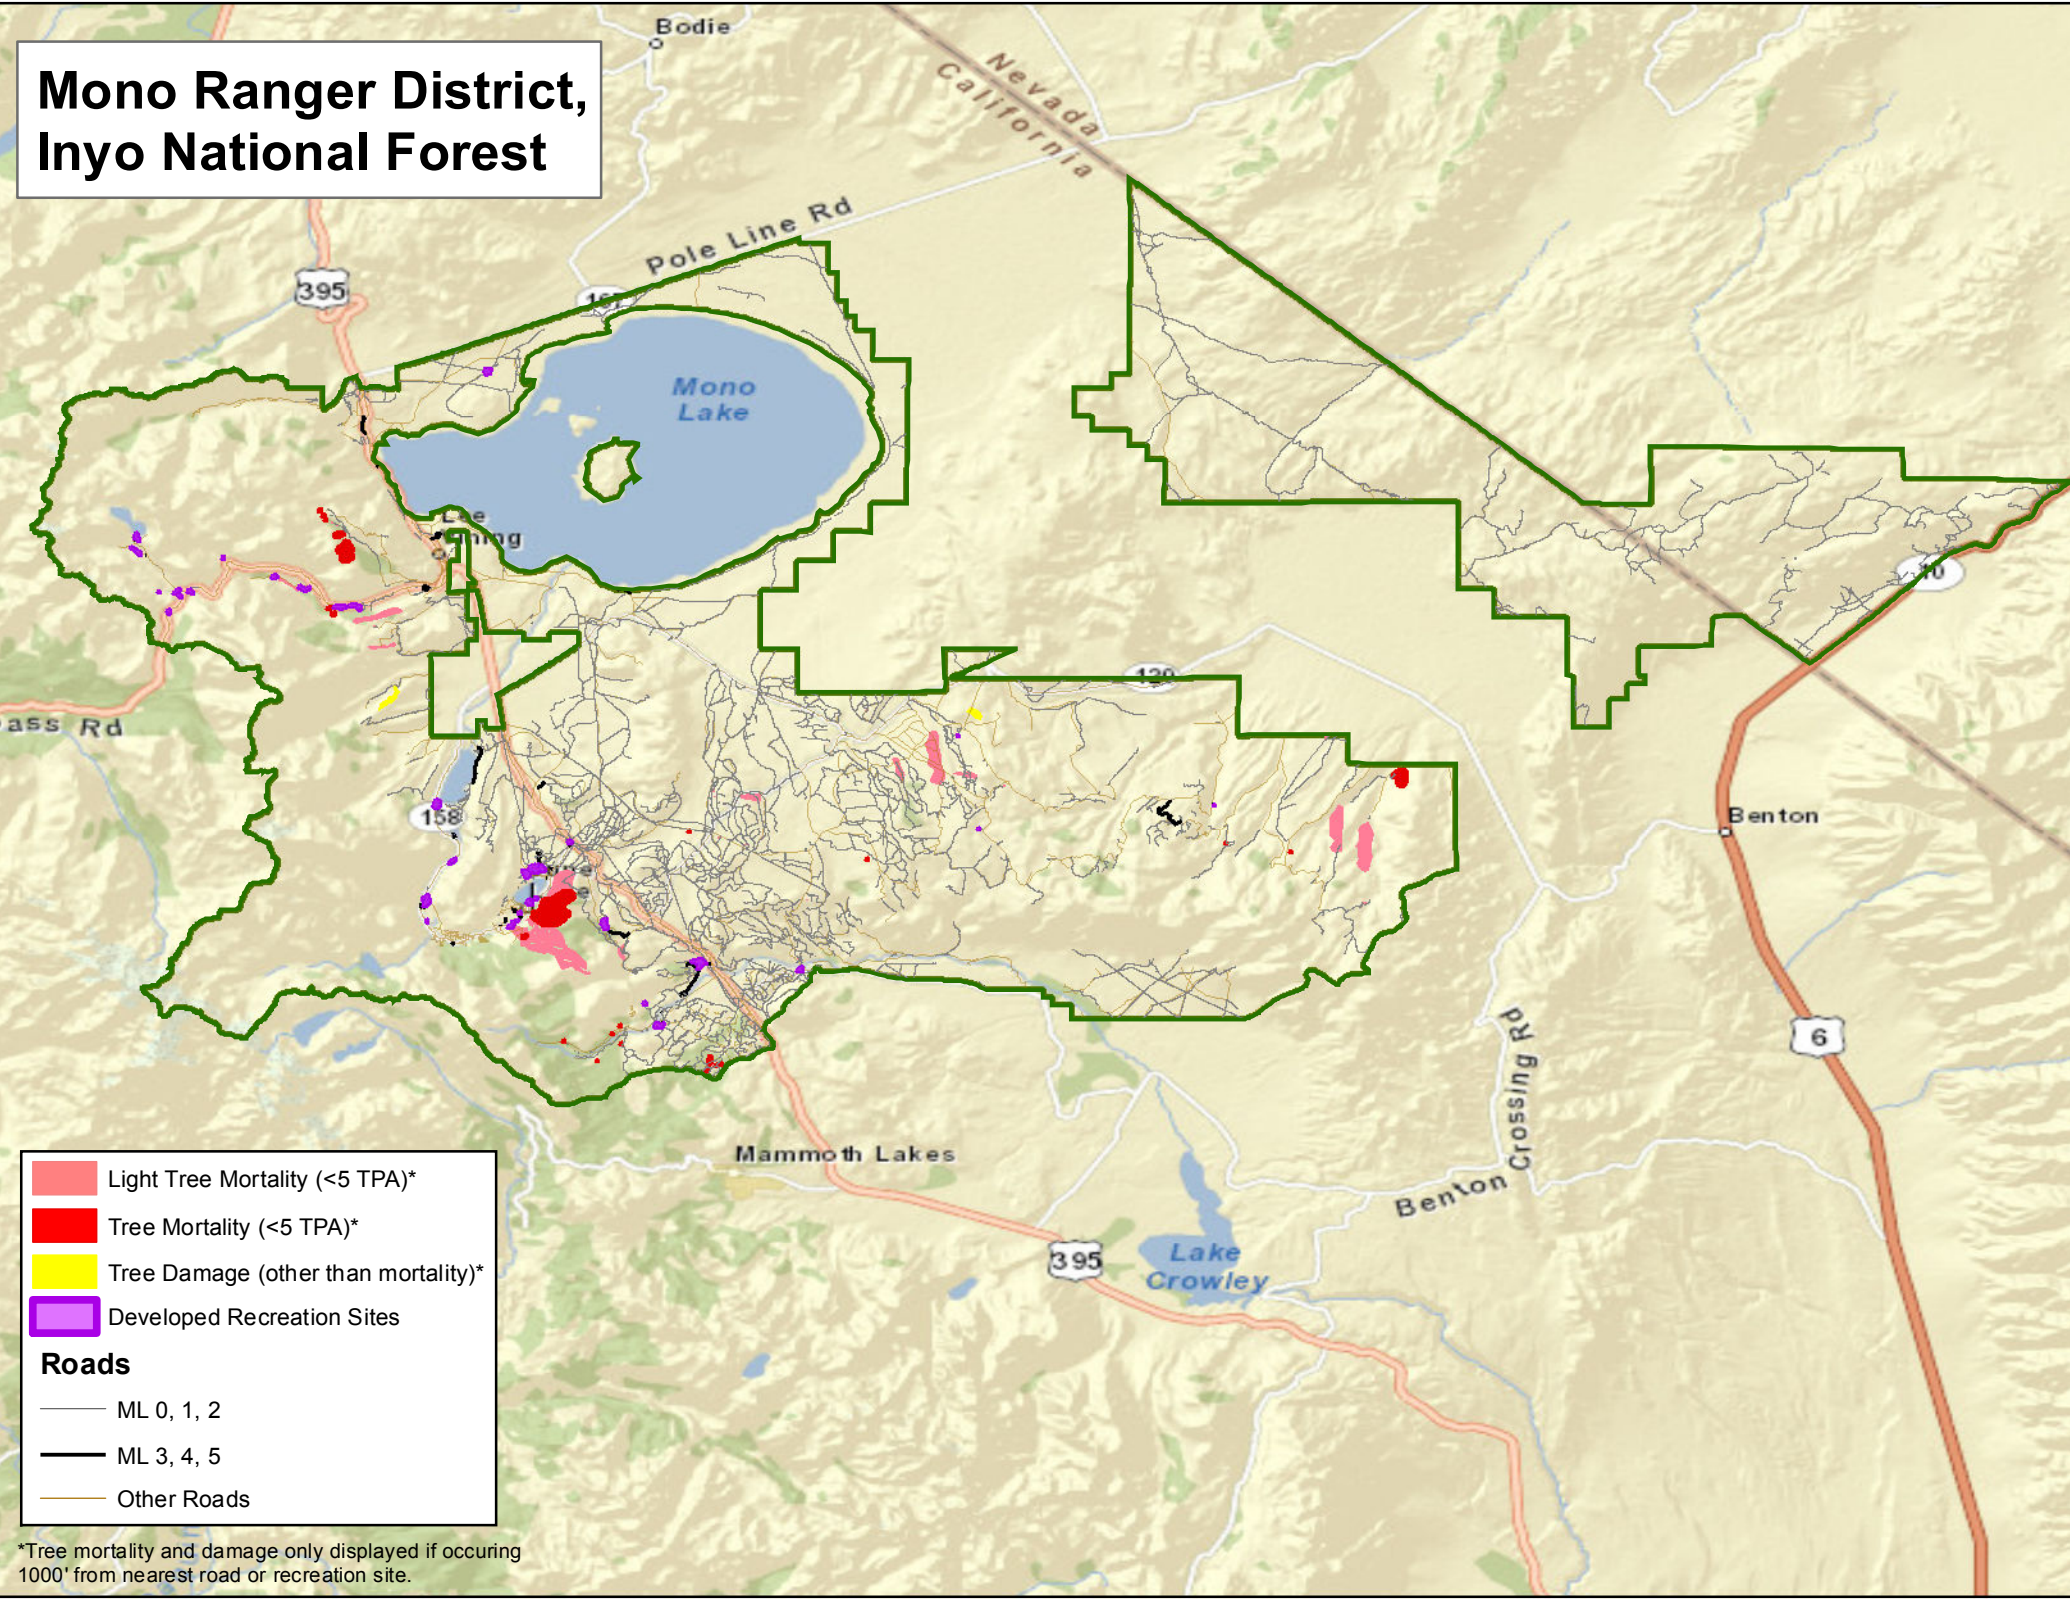

Mono Ranger District, Inyo National Forest

- Light Tree Mortality (<5 TPA)*
- Tree Mortality (<5 TPA)*
- Tree Damage (other than mortality)*
- Developed Recreation Sites

1. **Roads**
2. ML 0, 1, 2
   - ML 3, 4, 5
   - Other Roads

*Tree mortality and damage only displayed if occurring 1000' from nearest road or recreation site.