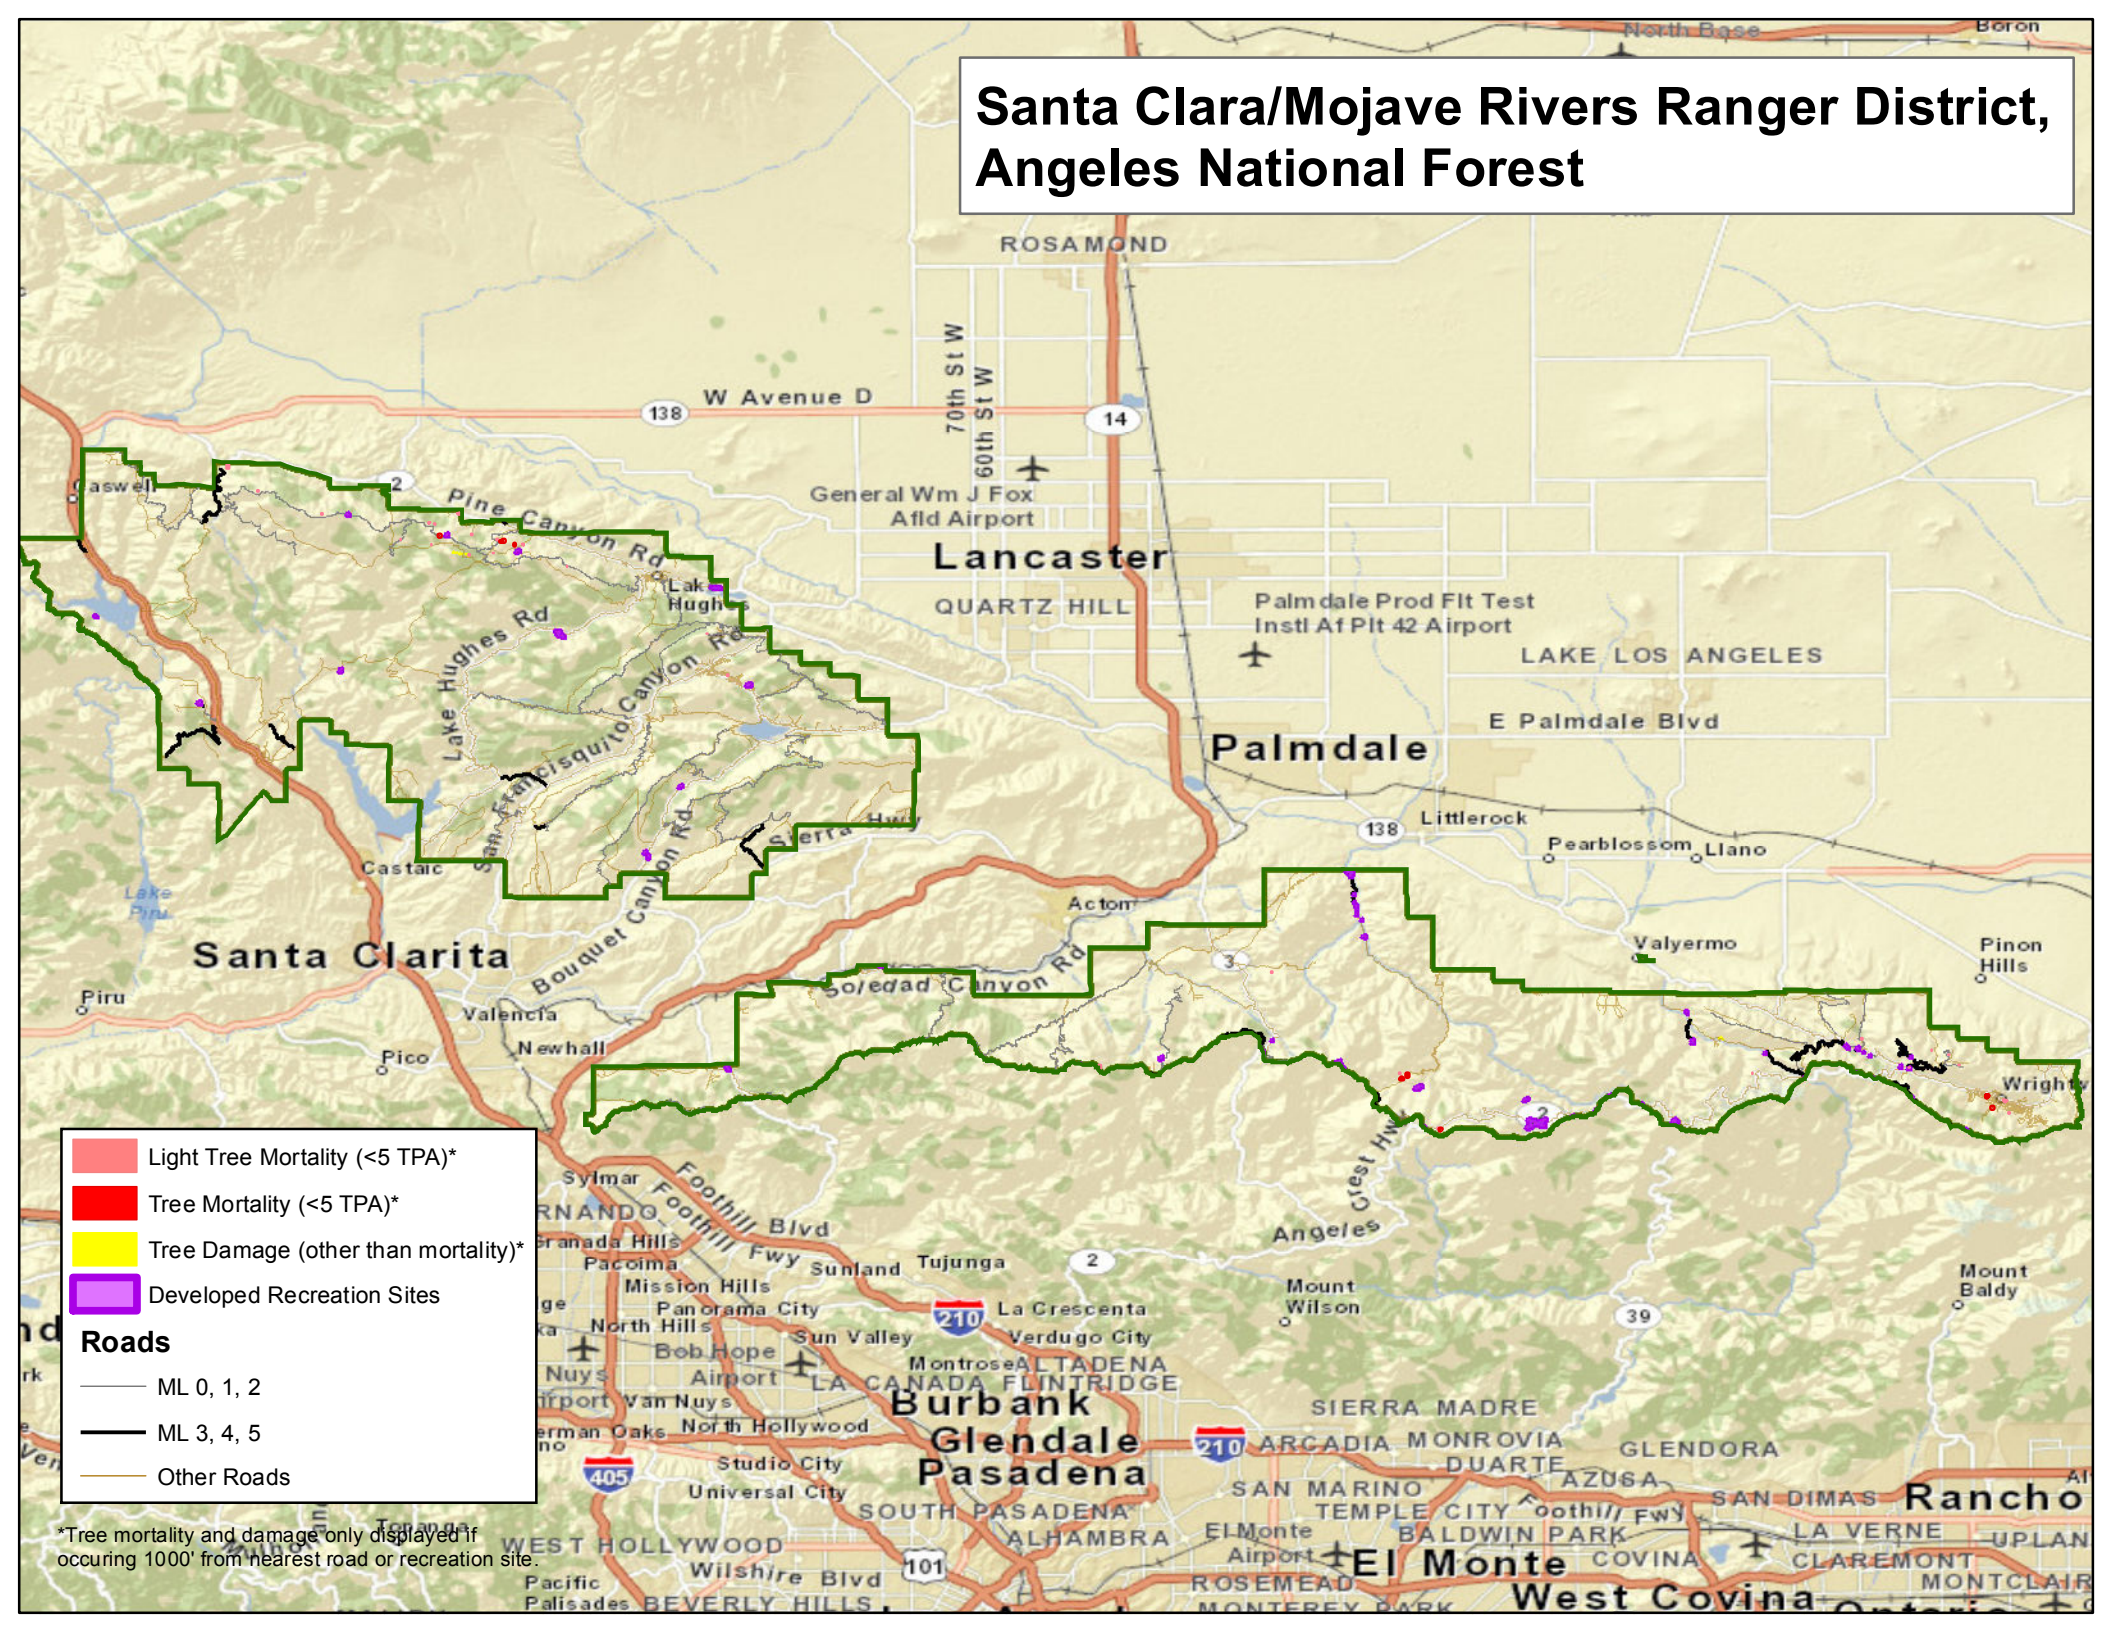

*Tree mortality and damage only displayed if occurring 1000' from nearest road or recreation site.

San Gabriel River Ranger District, Angeles National Forest

- Light Tree Mortality (<5 TPA)*
- Tree Mortality (<5 TPA)*
- Tree Damage (other than mortality)*
- Developed Recreation Sites

Roads

- ML 0, 1, 2
- ML 3, 4, 5
- Other Roads

*Tree mortality and damage only displayed if occurring 1000' from nearest road or recreation site.

Santa Clara/Mojave Rivers Ranger District, Angeles National Forest

Arrowhead Ranger District, San Bernardino National Forest

*Tree mortality and damage only displayed if occurring 1000' from nearest road or recreation site

Big Bear Ranger District, San Bernardino National Forest