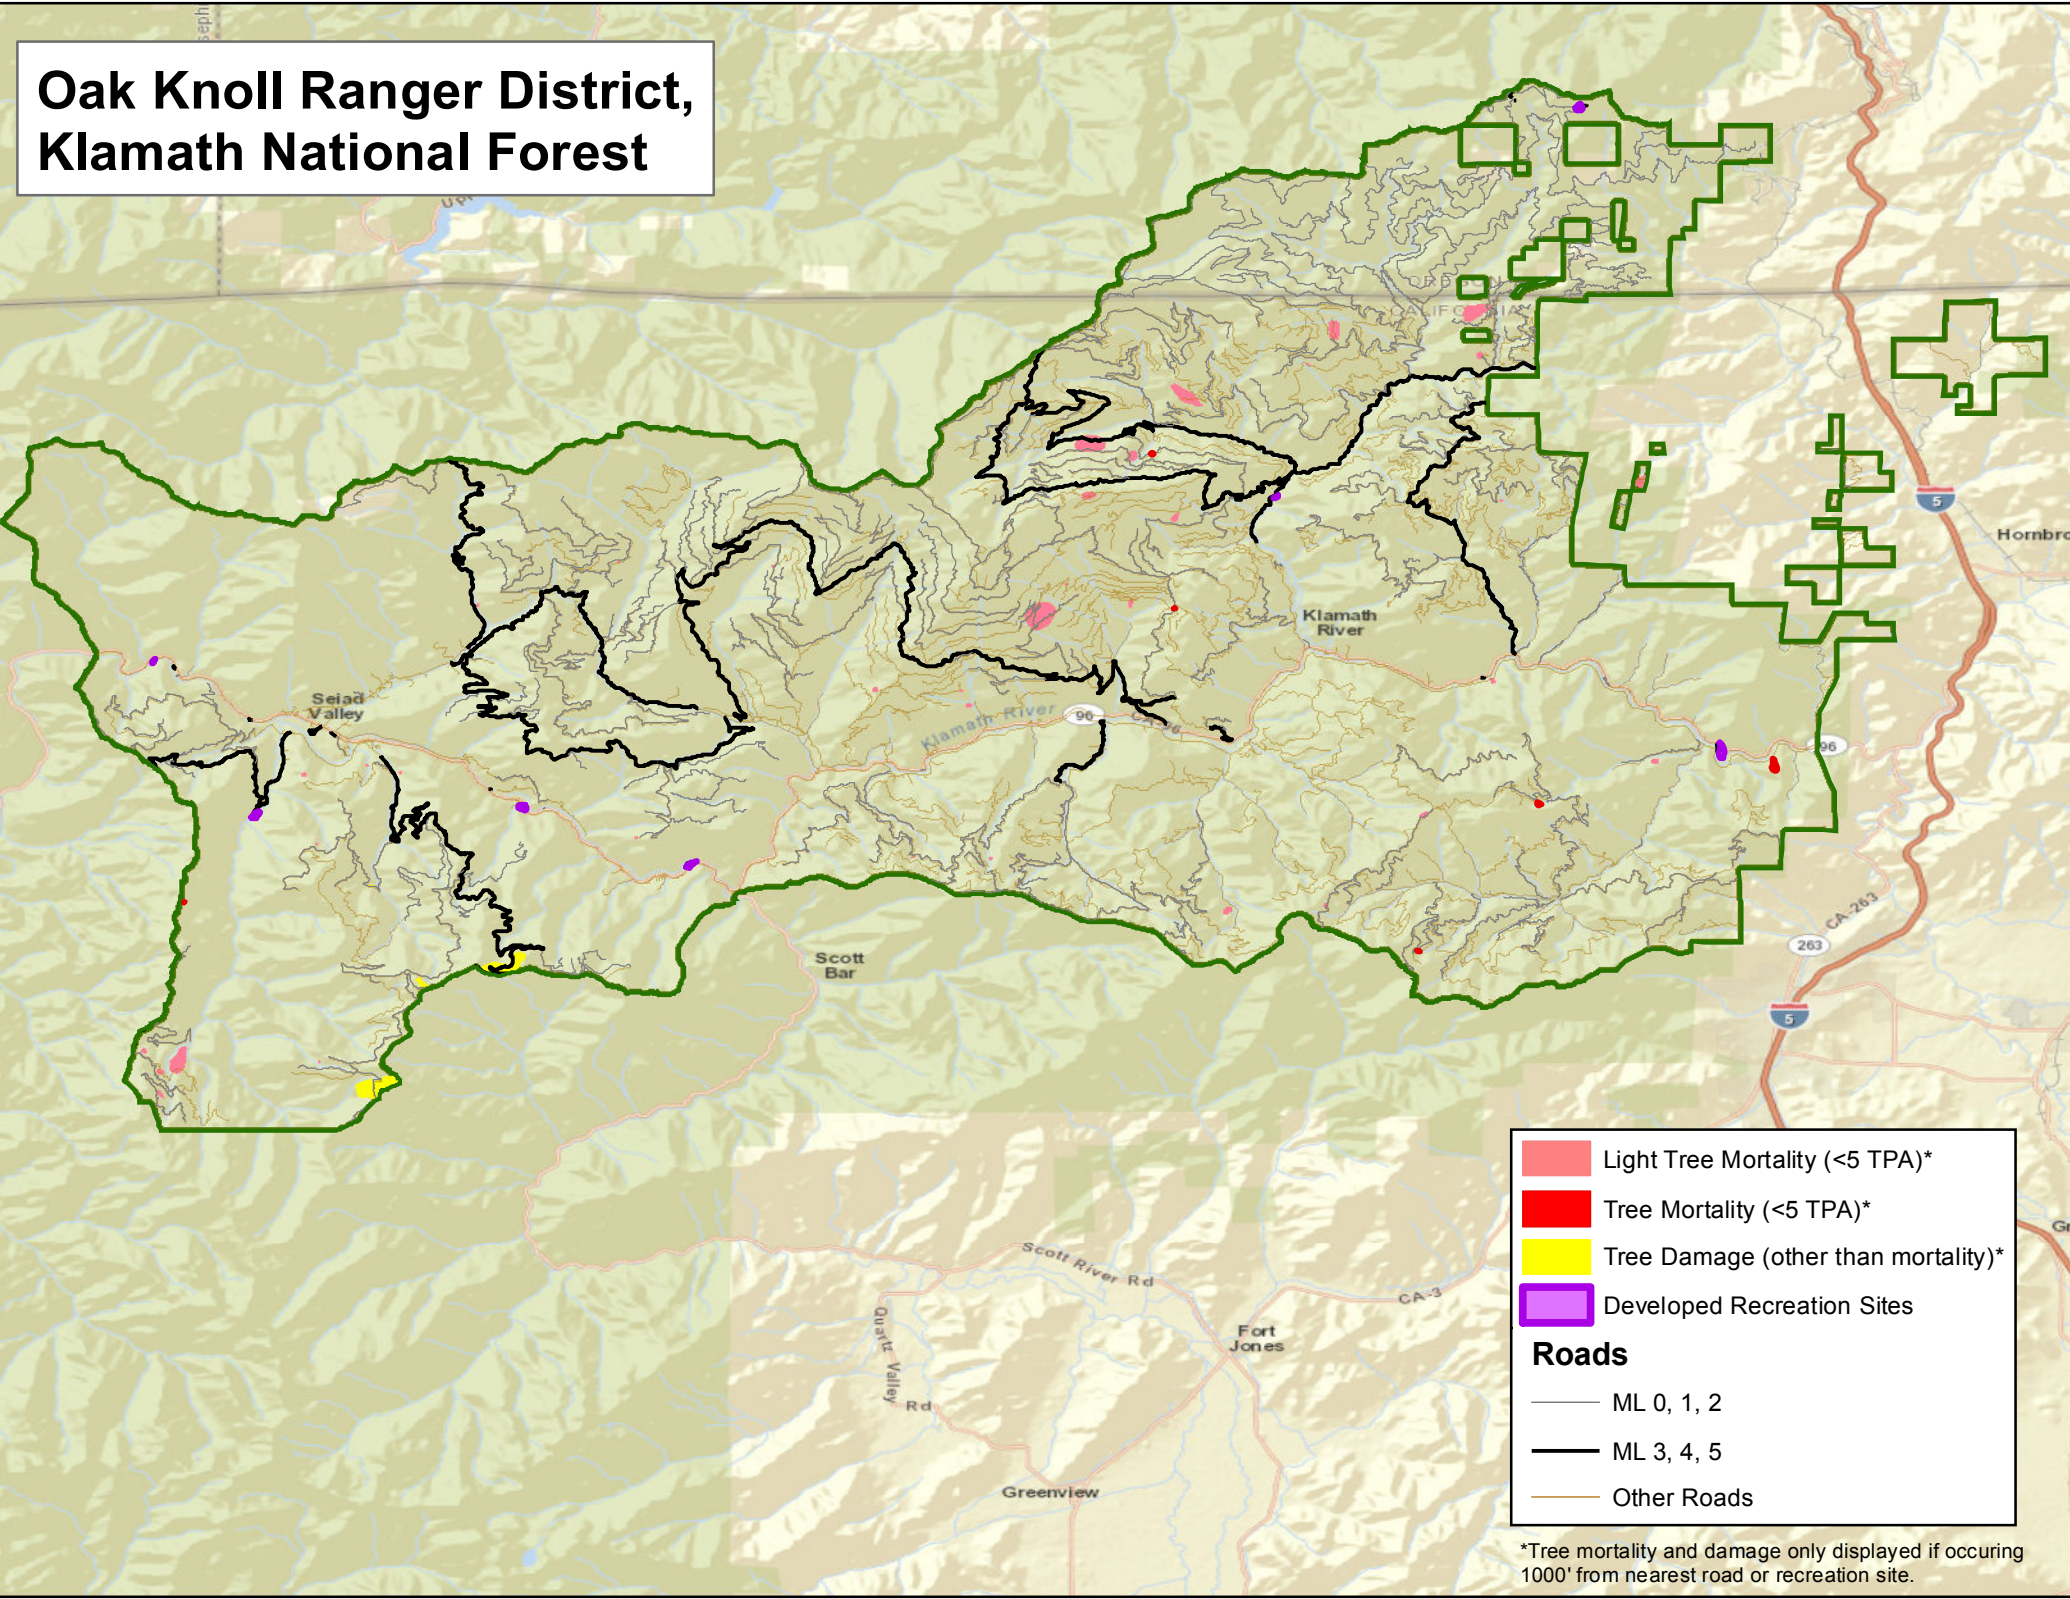

Oak Knoll Ranger District, Klamath National Forest

- Light Tree Mortality (<5 TPA)*
- Tree Mortality (<5 TPA)*
- Tree Damage (other than mortality)*
- Developed Recreation Sites

Roads

- ML 0, 1, 2
- ML 3, 4, 5
- Other Roads

*Tree mortality and damage only displayed if occurring 1000' from nearest road or recreation site.