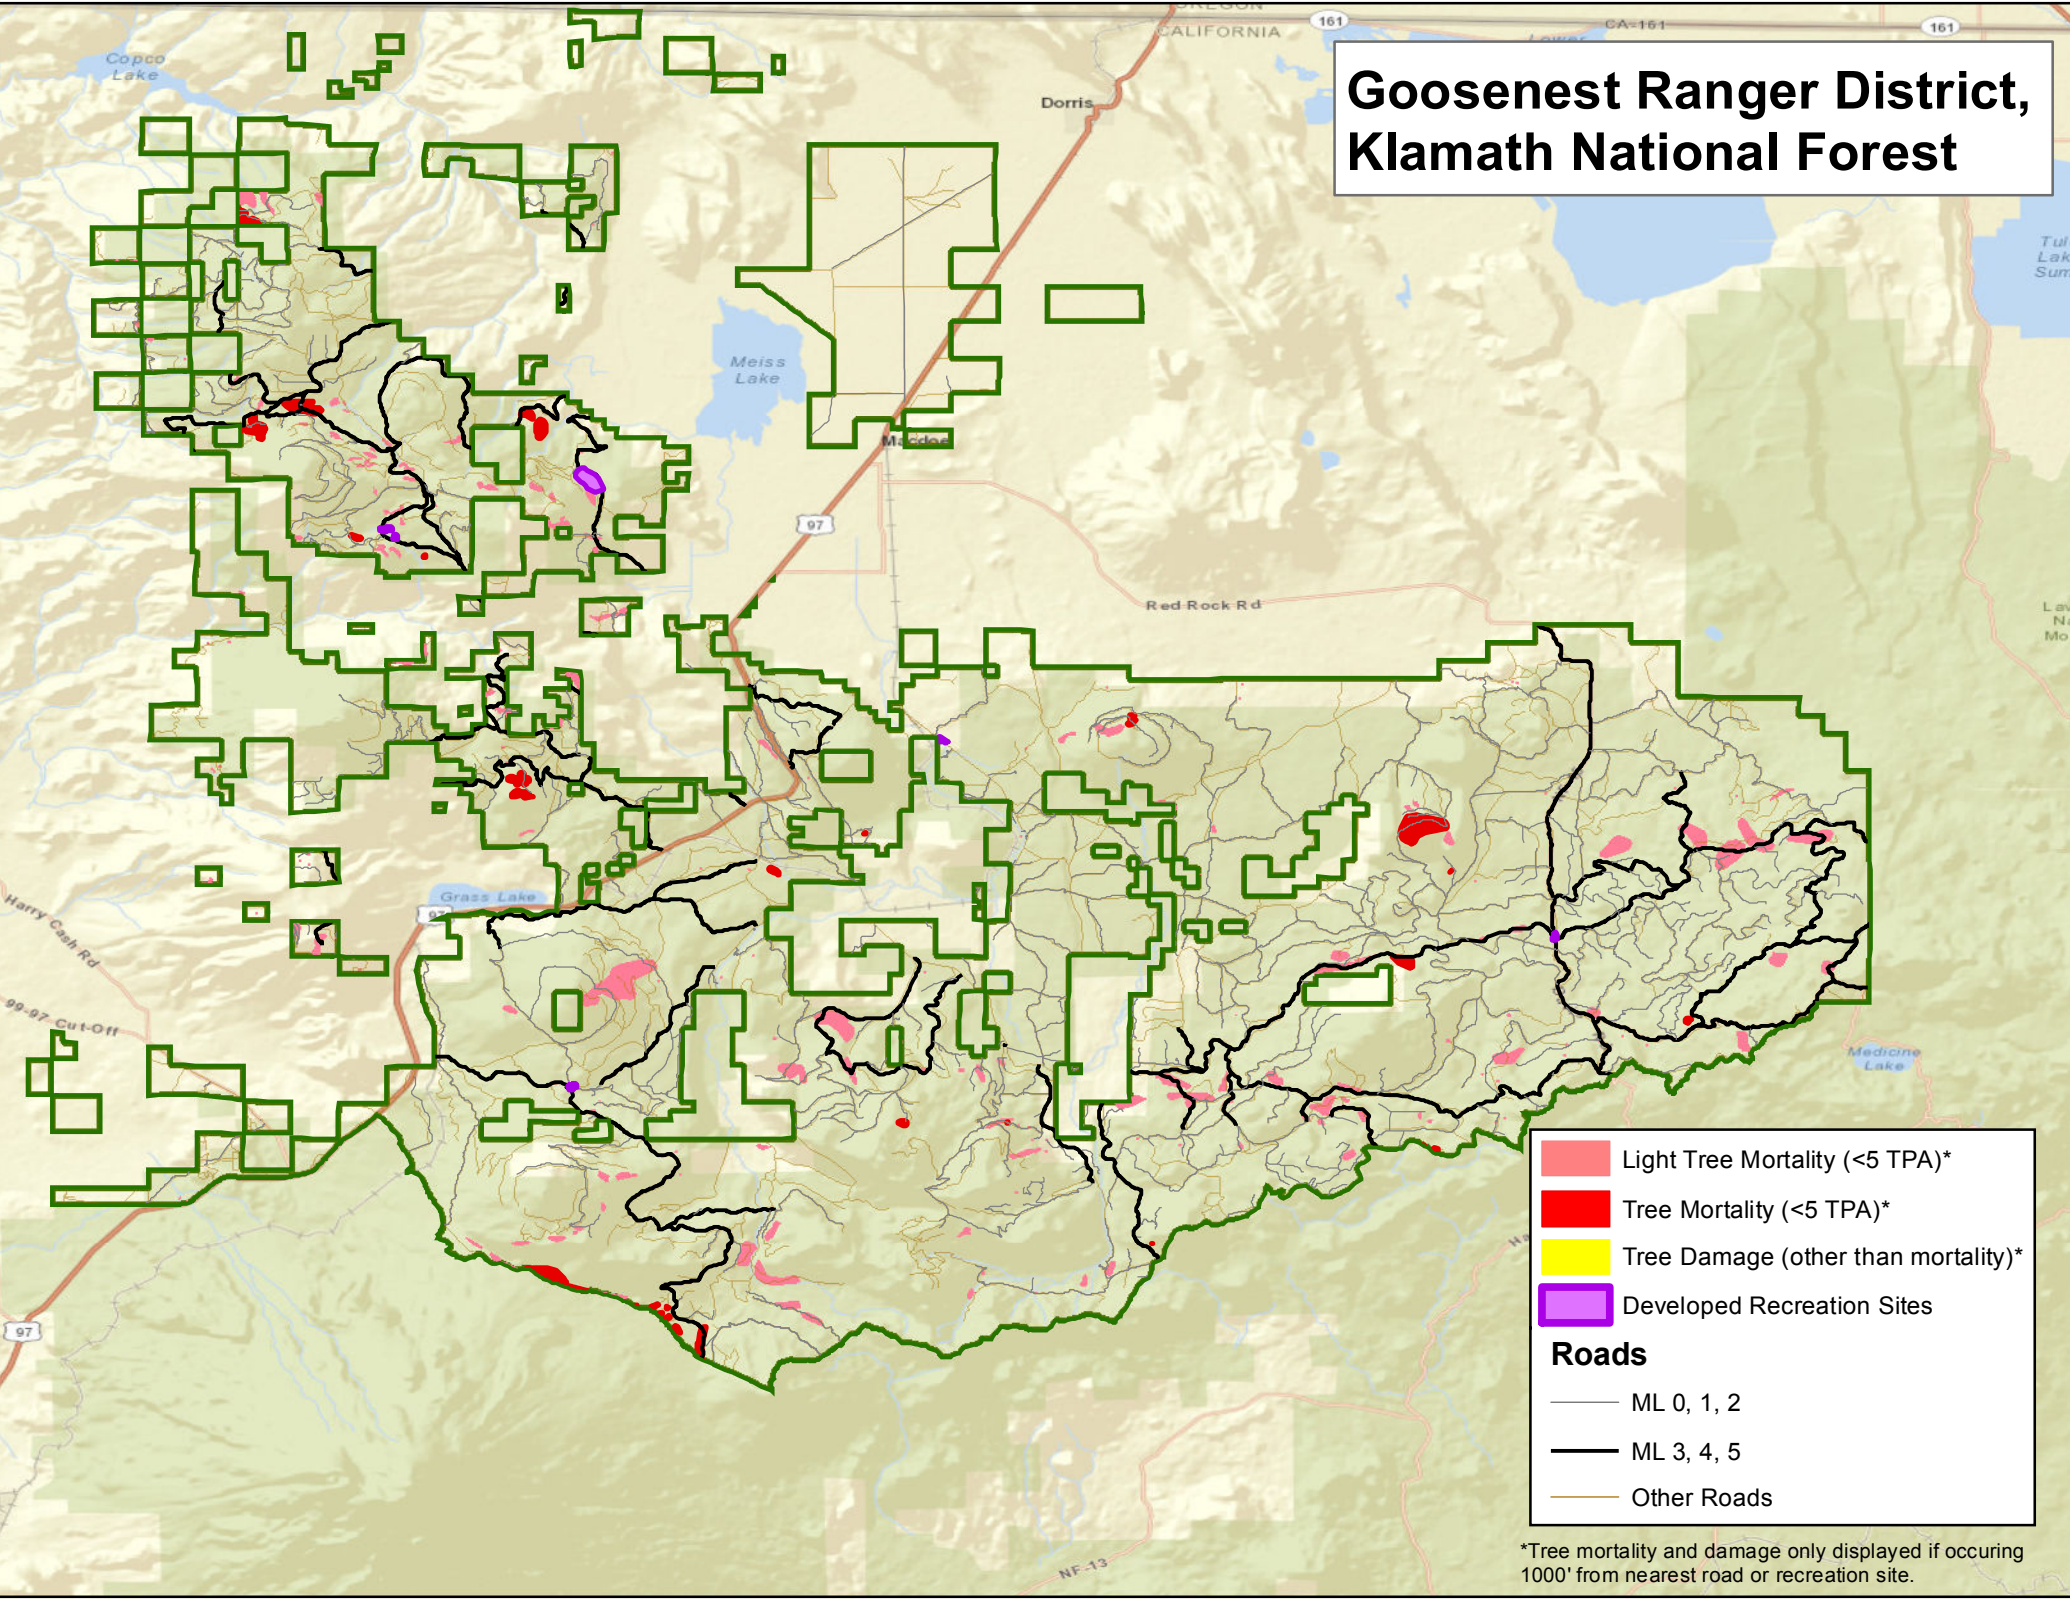

Gooseneck Ranger District, Klamath National Forest

- Light Tree Mortality (<5 TPA)*
- Tree Mortality (<5 TPA)*
- Tree Damage (other than mortality)*
- Developed Recreation Sites

1. **Roads**
2. ML 0, 1, 2
   - ML 3, 4, 5
   - Other Roads

*Tree mortality and damage only displayed if occurring 1000' from nearest road or recreation site.