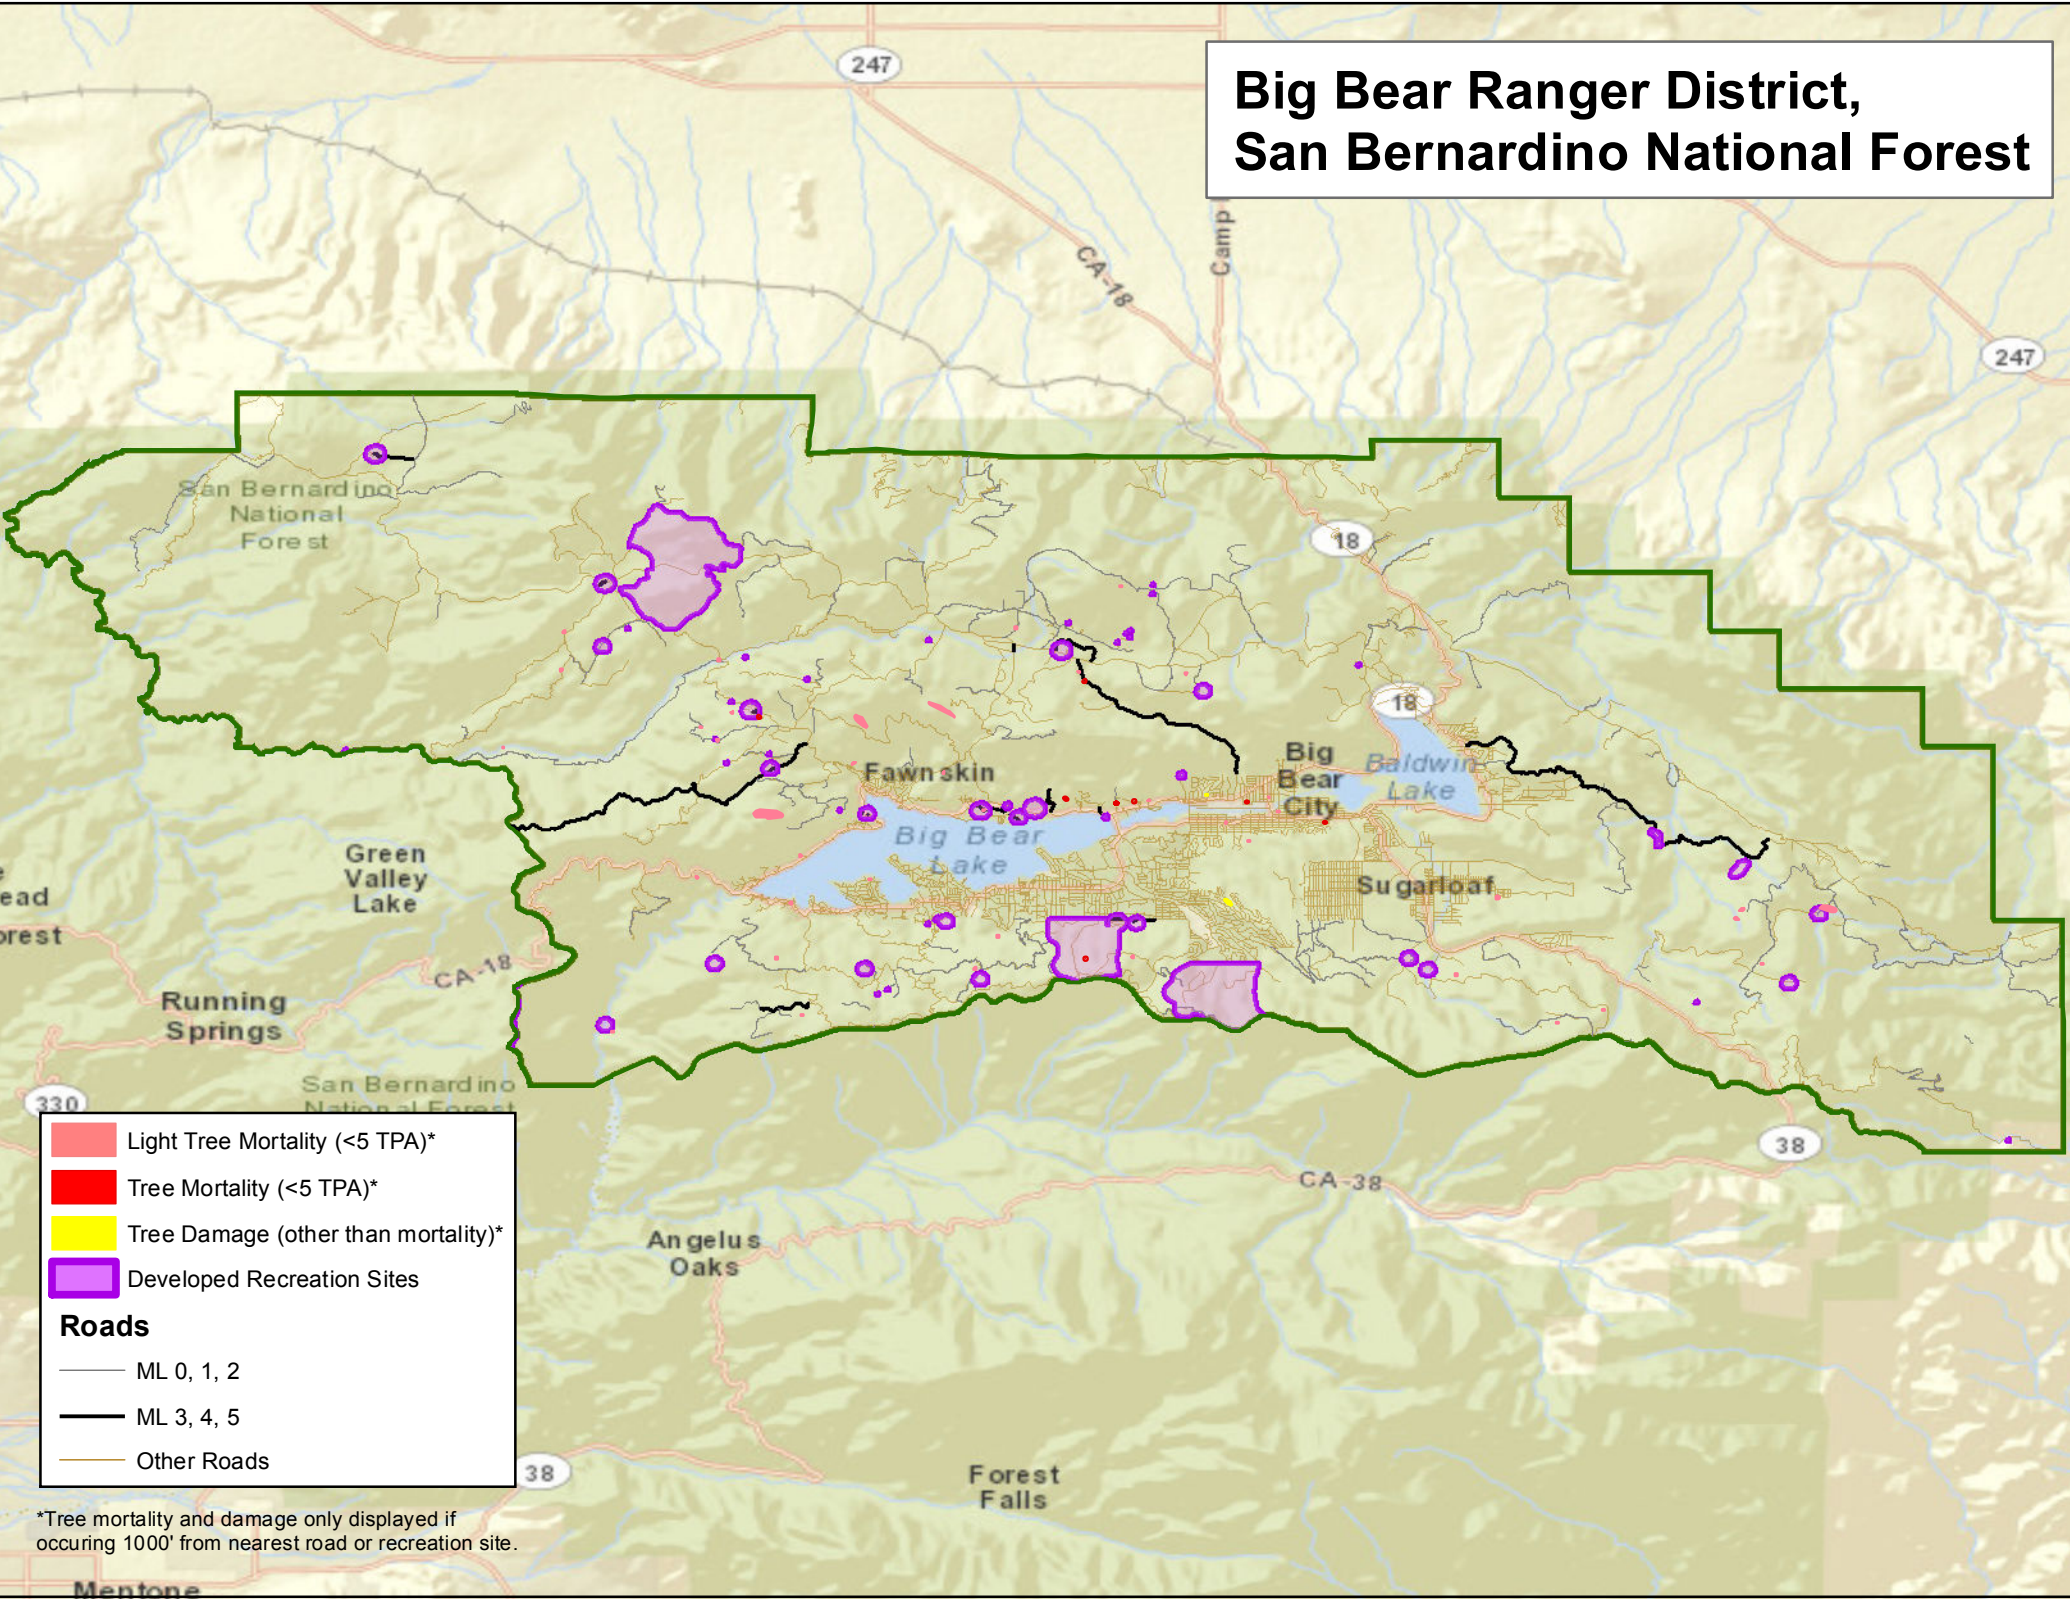

Arrowhead Ranger District, San Bernardino National Forest

*Tree mortality and damage only displayed if occurring 1000' from nearest road or recreation site

Big Bear Ranger District, San Bernardino National Forest