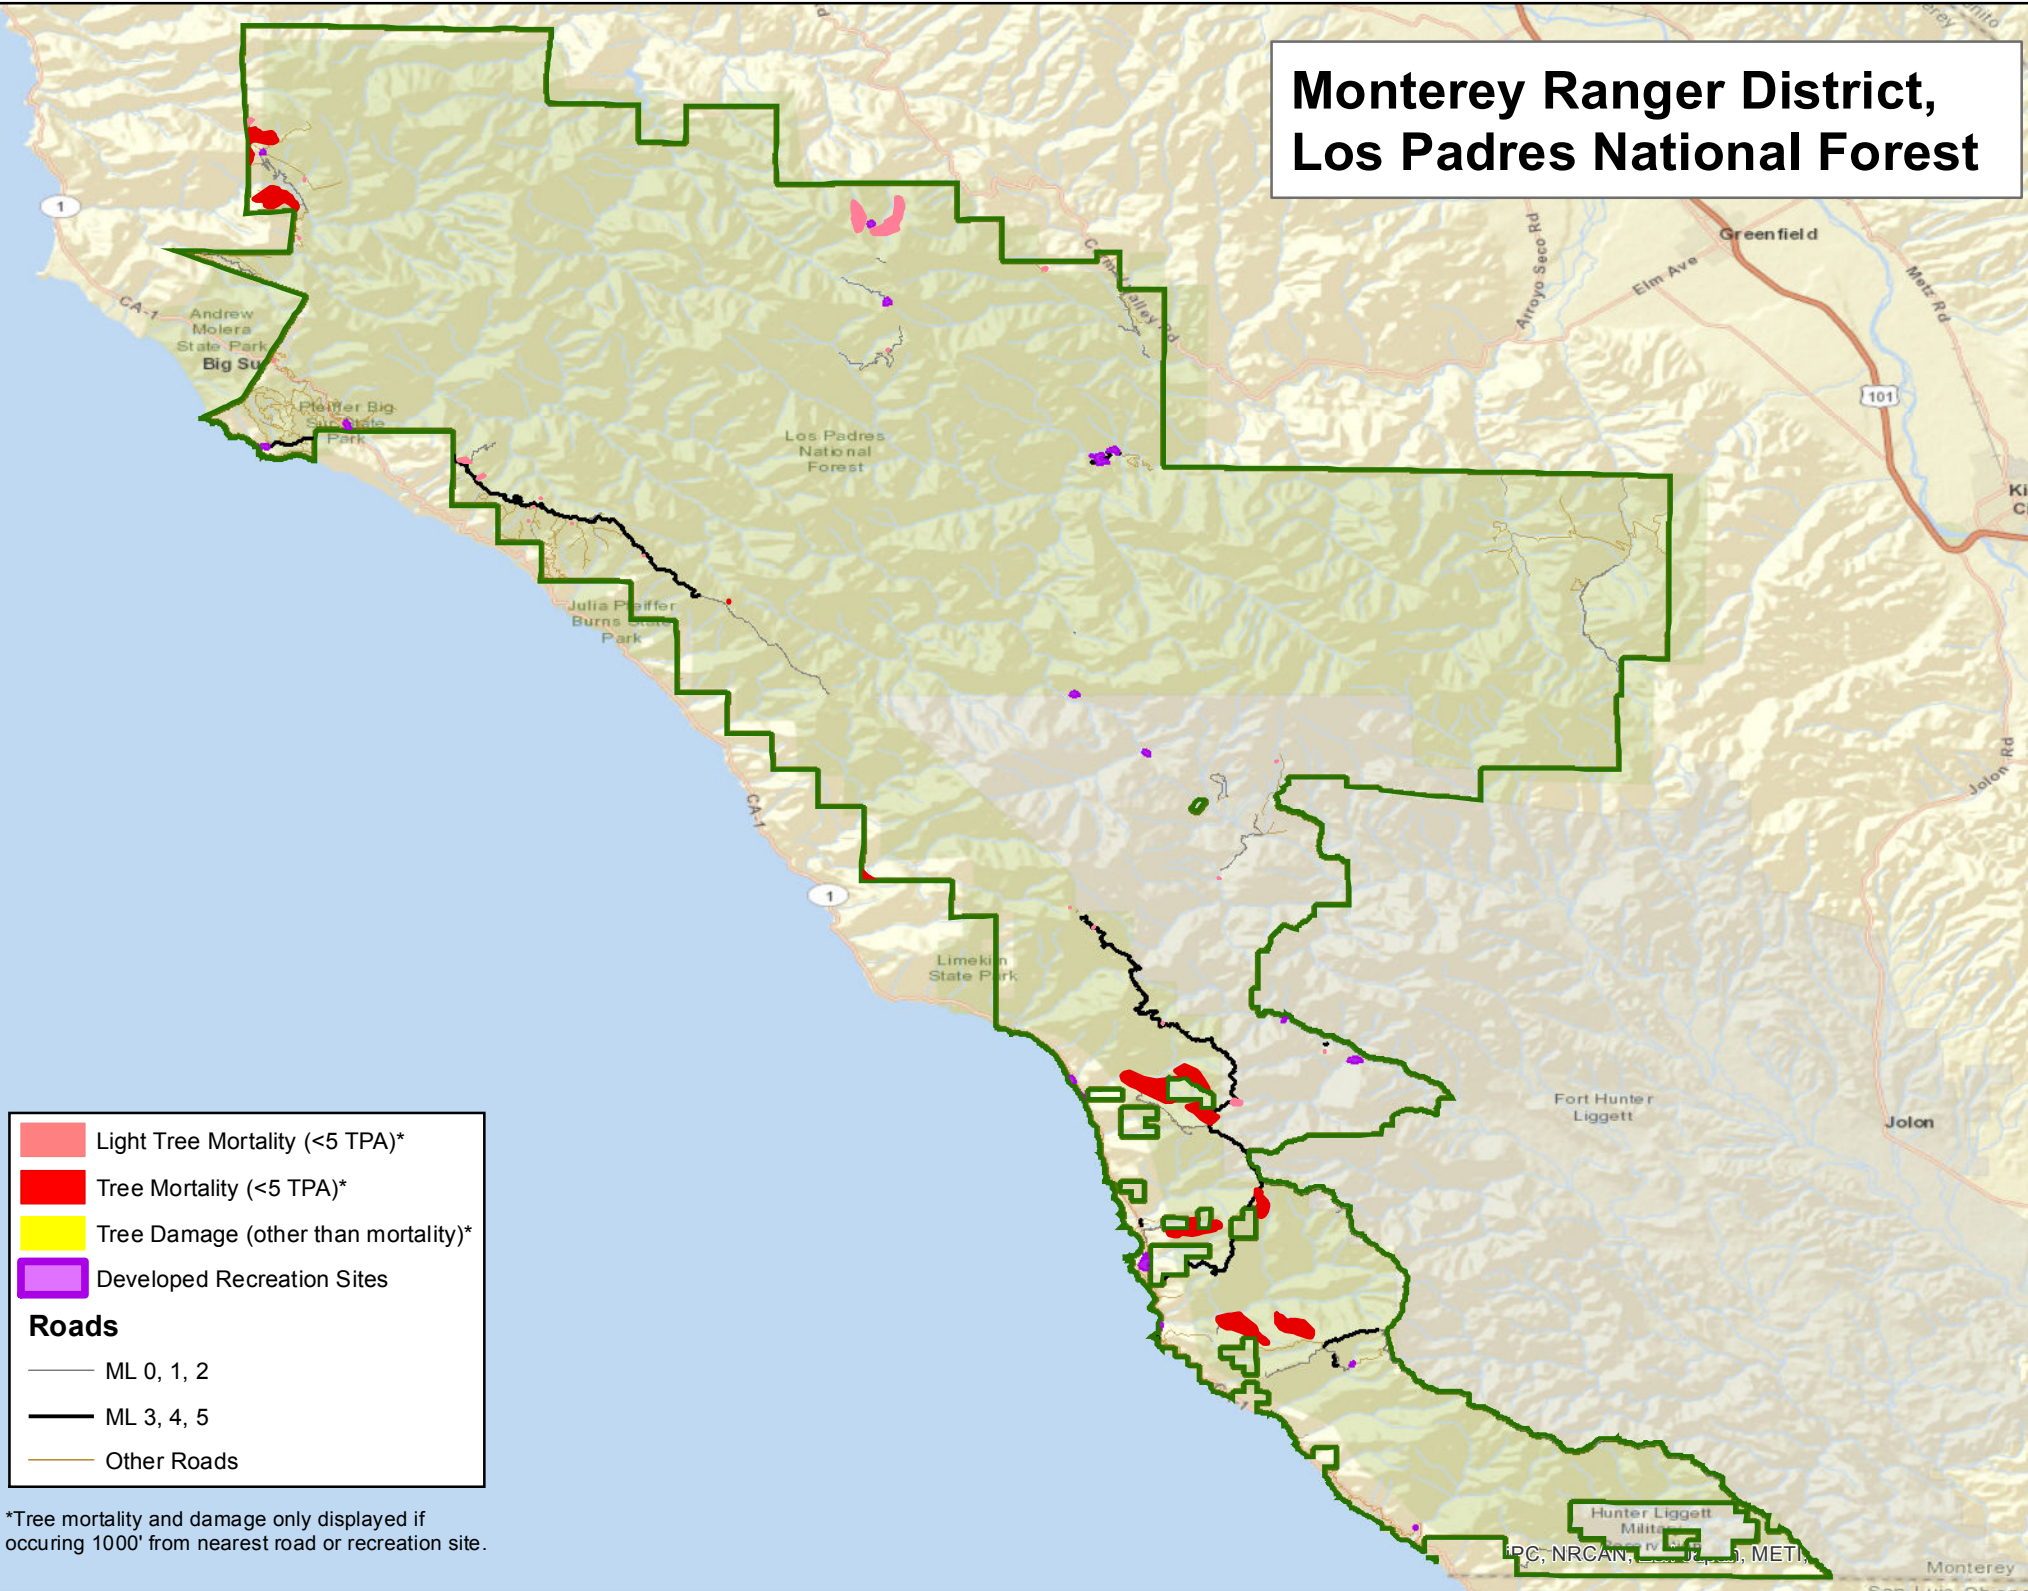

*Tree mortality and damage only displayed if occurring 1000' from nearest road or recreation site.

Eagle Lake Ranger District, Lassen National Forest

- Light Tree Mortality (<5 TPA)*
- Tree Mortality (<5 TPA)*
- Tree Damage (other than mortality)*
- Developed Recreation Sites

Roads

- ML 0, 1, 2
- ML 3, 4, 5
- Other Roads

*Tree mortality and damage only displayed if occurring 1000' from nearest road or recreation site.

See Inset below

Hat Creek Ranger District, Lassen National Forest

*Tree mortality and damage only displayed if occurring 1000' from nearest road or recreation site.

Monterey Ranger District, Los Padres National Forest

Light Tree Mortality (<5 TPA)*
 Tree Mortality (<5 TPA)*
 Tree Damage (other than mortality)*
 Developed Recreation Sites
Roads
 ML 0, 1, 2
 ML 3, 4, 5
 Other Roads