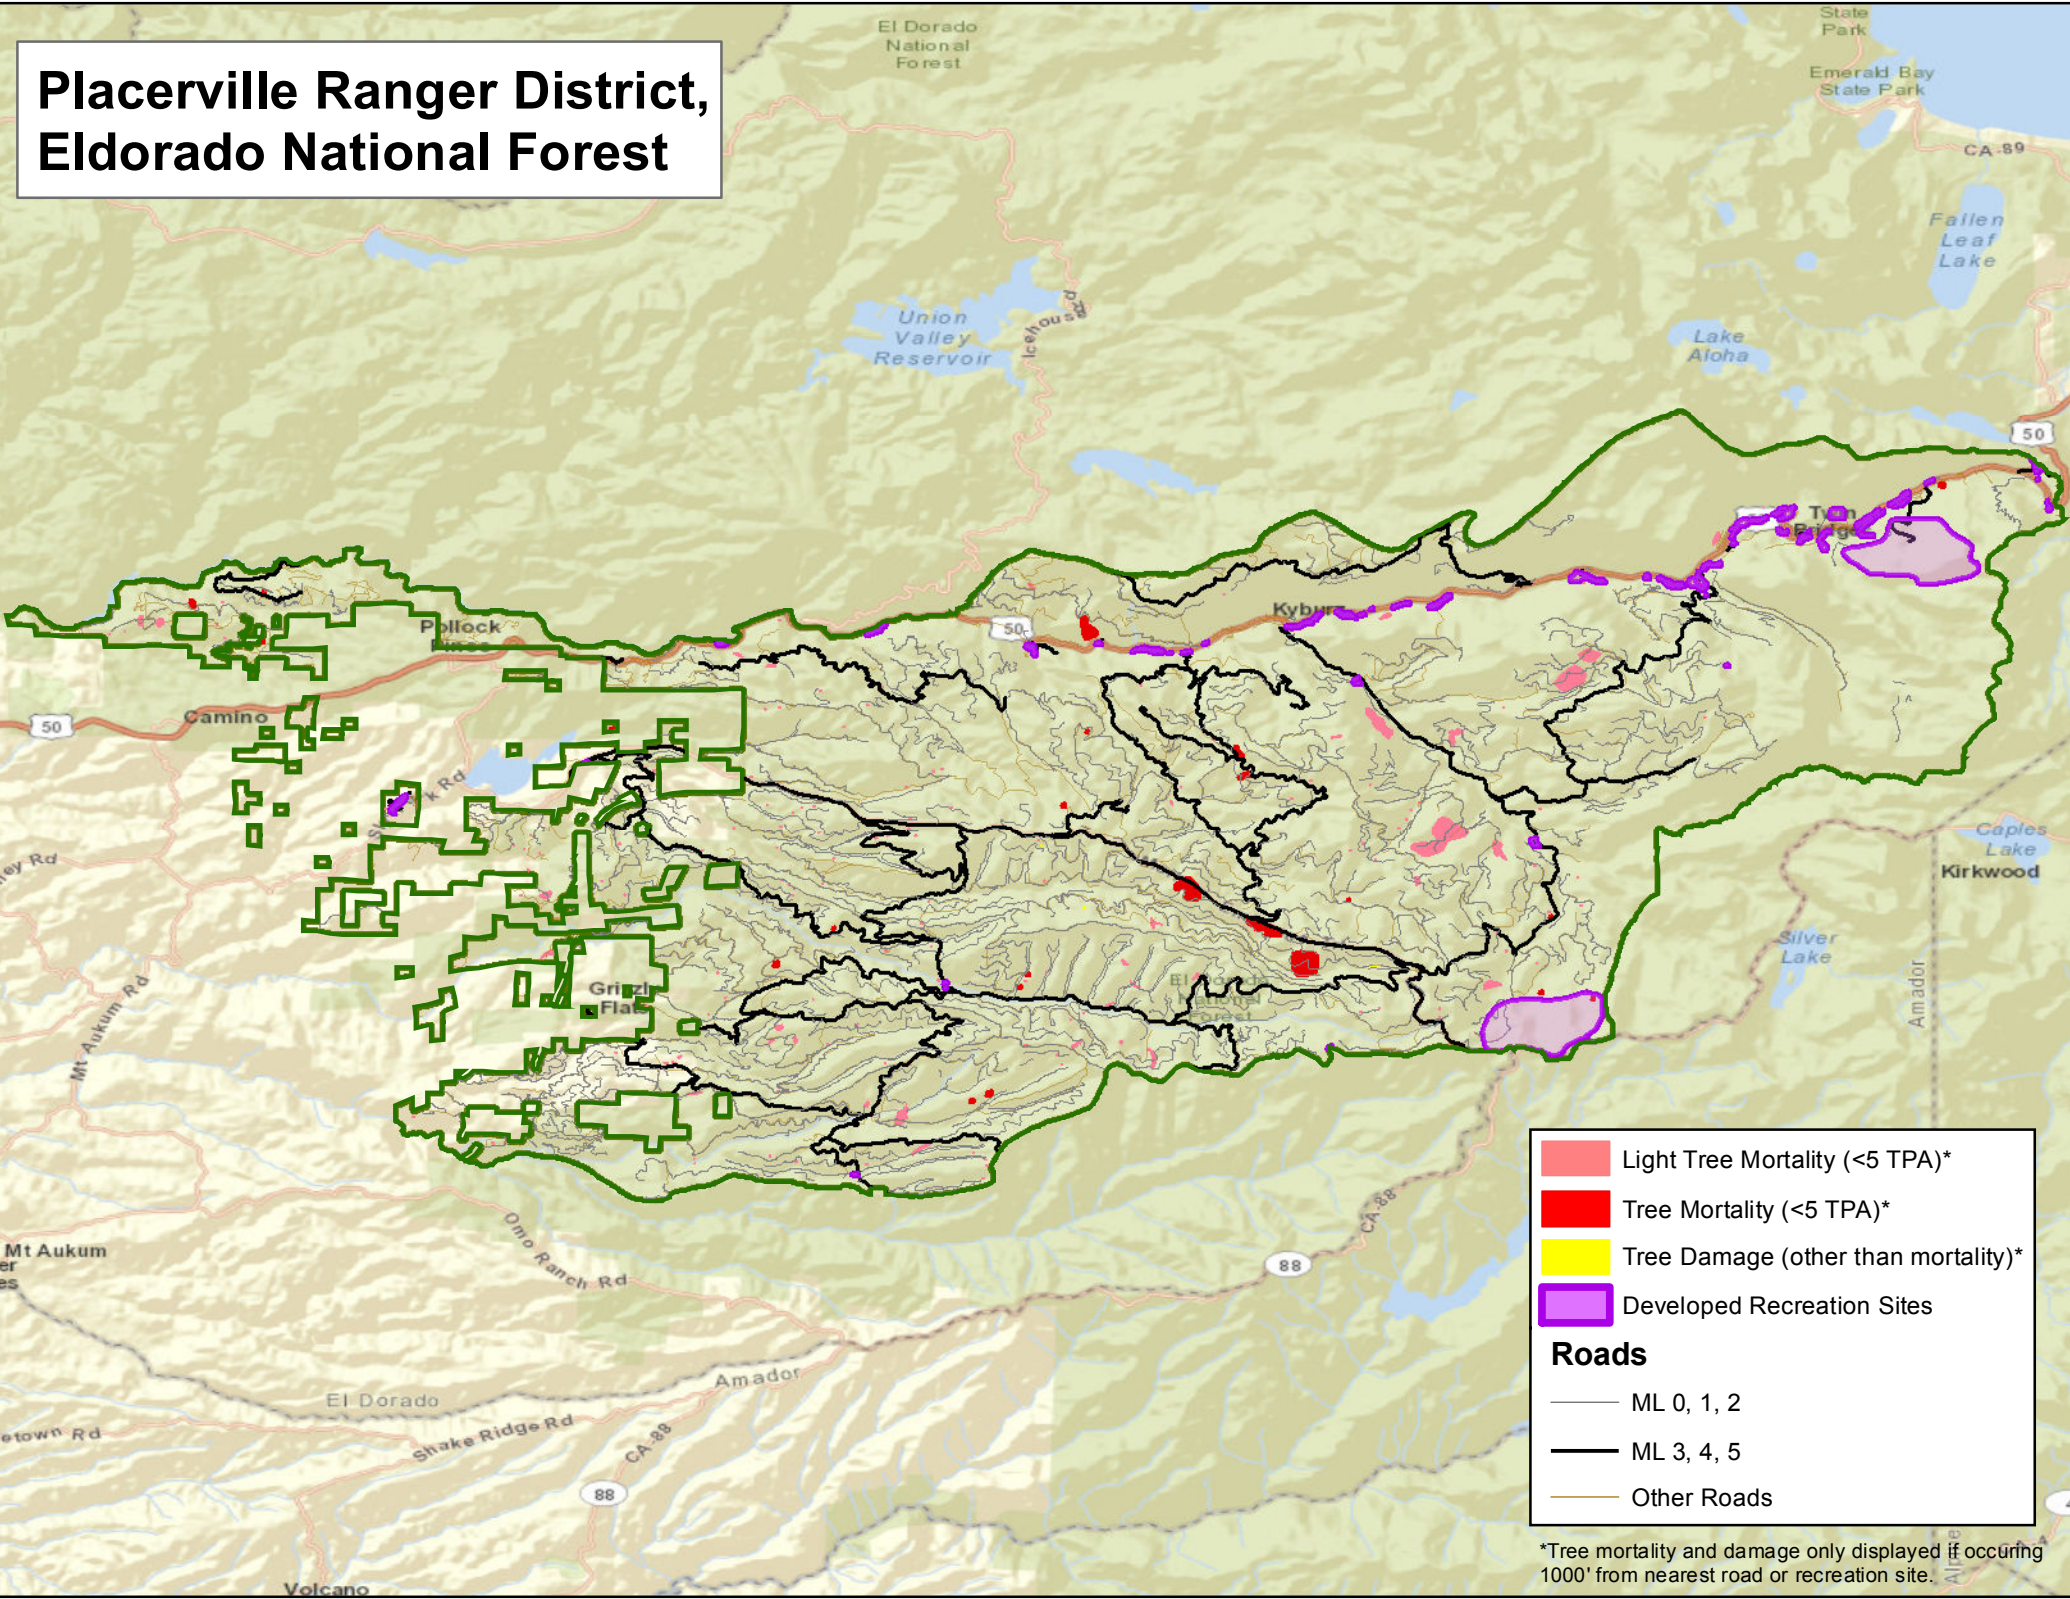

Placerville Ranger District, Eldorado National Forest

	Light Tree Mortality (<5 TPA)*
	Tree Mortality (<5 TPA)*
	Tree Damage (other than mortality)*
	Developed Recreation Sites
Roads	
	ML 0, 1, 2
	ML 3, 4, 5
	Other Roads

*Tree mortality and damage only displayed if occurring 1000' from nearest road or recreation site.