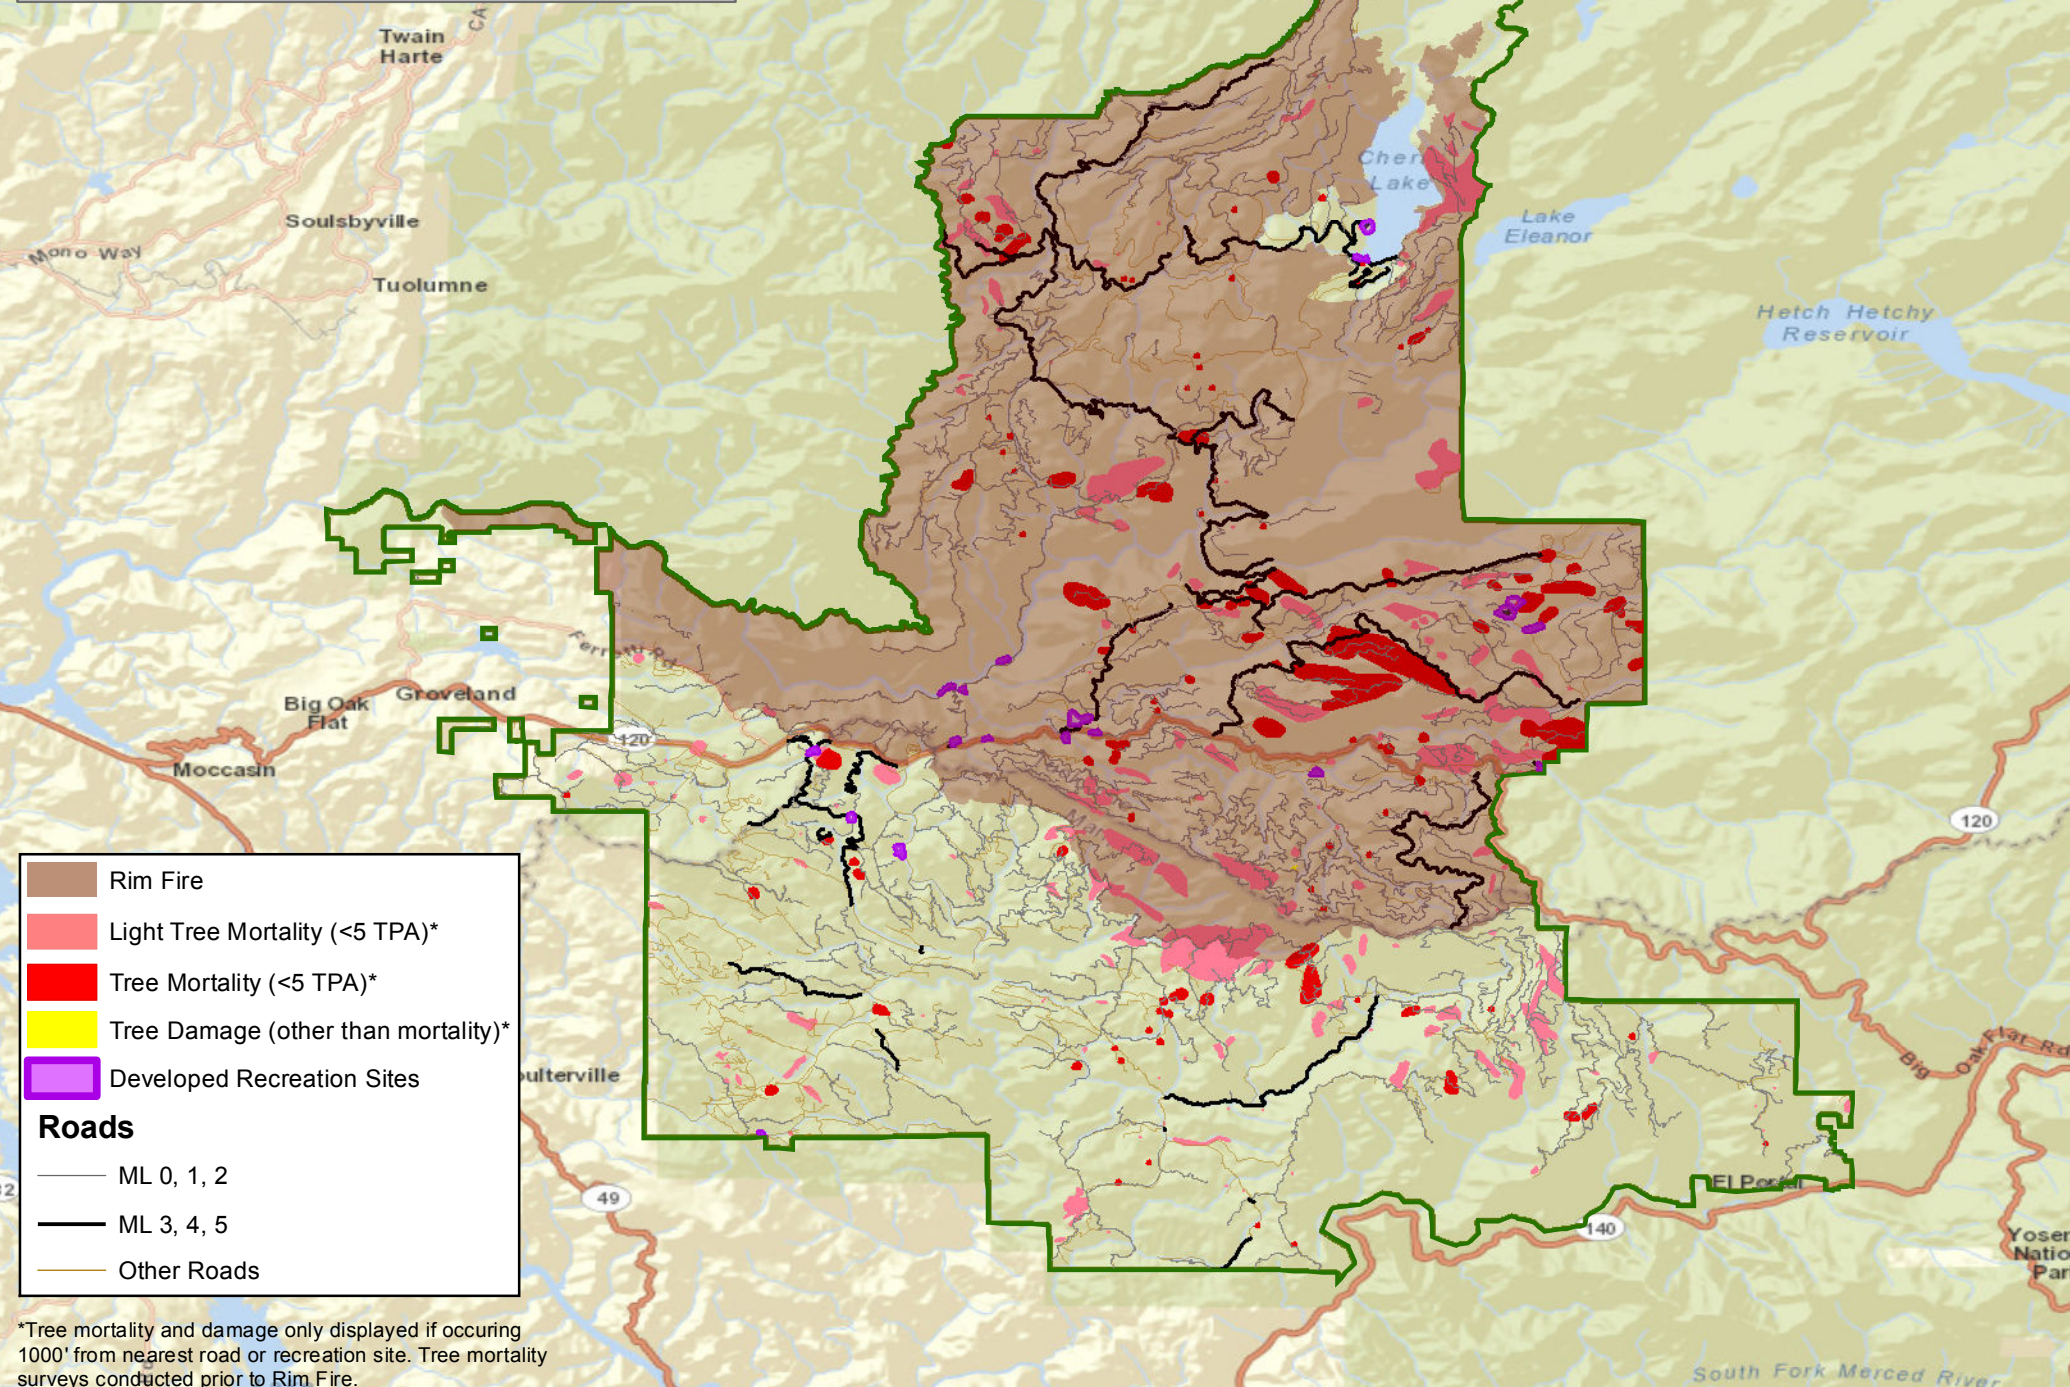

Groveland Ranger District, Stanislaus National Forest

	Rim Fire
	Light Tree Mortality (<5 TPA)*
	Tree Mortality (<5 TPA)*
	Tree Damage (other than mortality)*
	Developed Recreation Sites
Roads	
	ML 0, 1, 2
	ML 3, 4, 5
	Other Roads

*Tree mortality and damage only displayed if occurring 1000' from nearest road or recreation site. Tree mortality surveys conducted prior to Rim Fire.