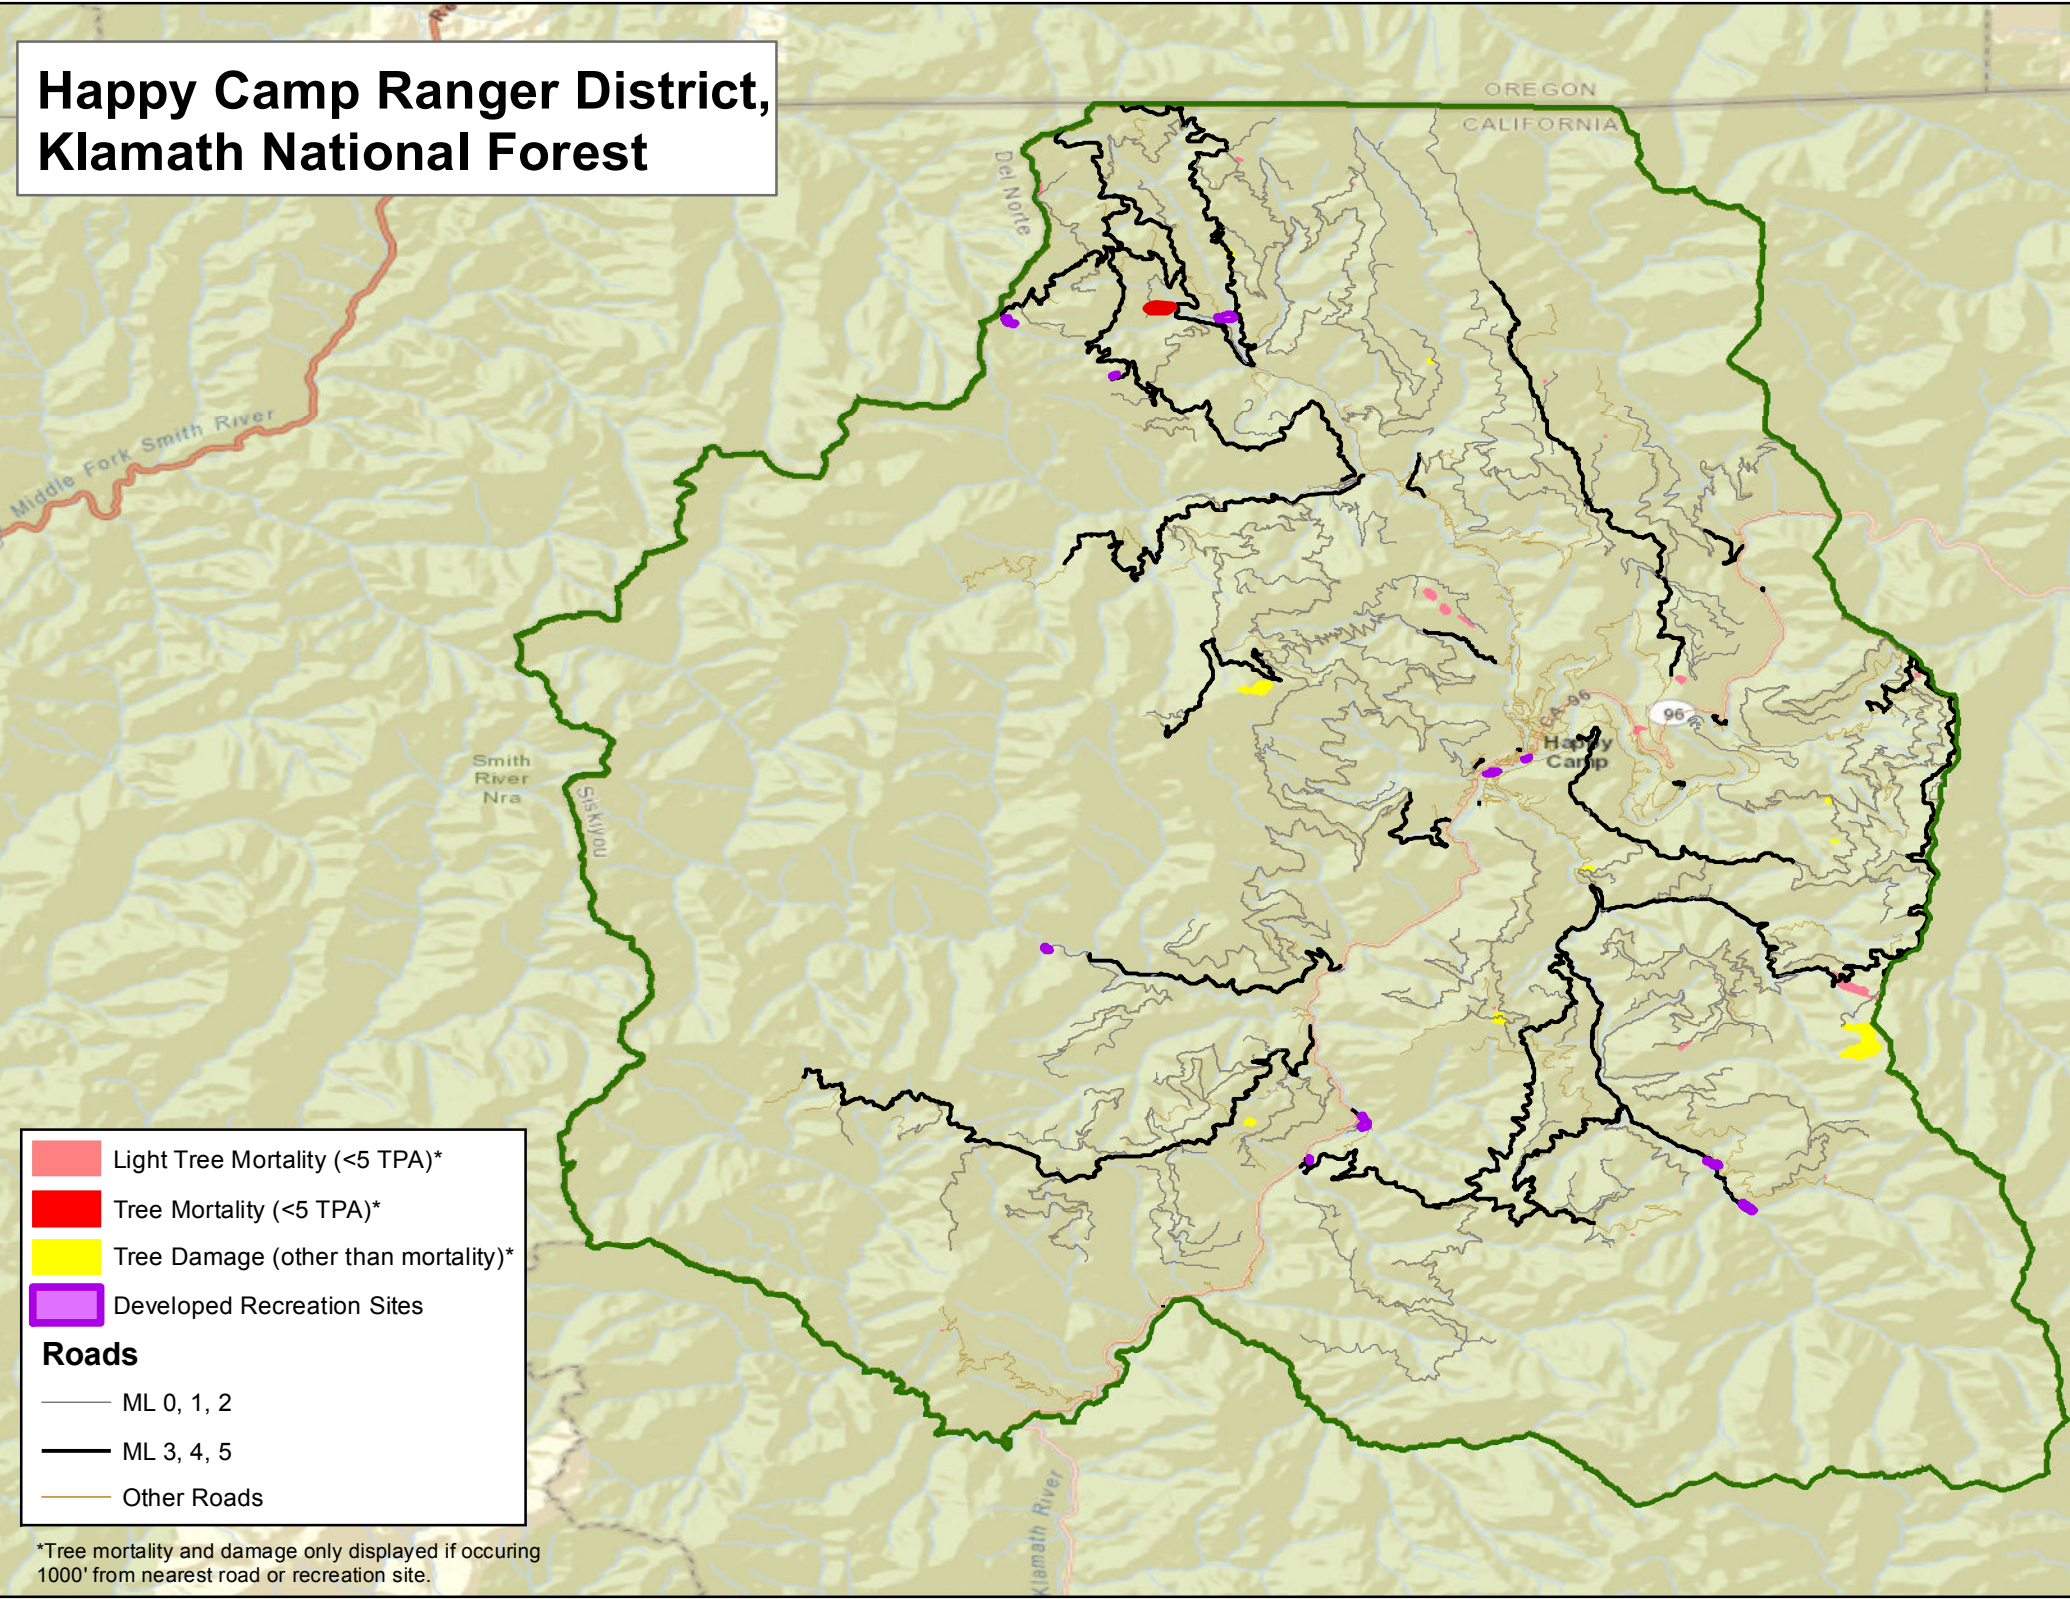

Happy Camp Ranger District, Klamath National Forest

- Light Tree Mortality (<5 TPA)*
- Tree Mortality (<5 TPA)*
- Tree Damage (other than mortality)*
- Developed Recreation Sites

1. **Roads**
2. ML 0, 1, 2
   - ML 3, 4, 5
   - Other Roads

*Tree mortality and damage only displayed if occurring 1000' from nearest road or recreation site.