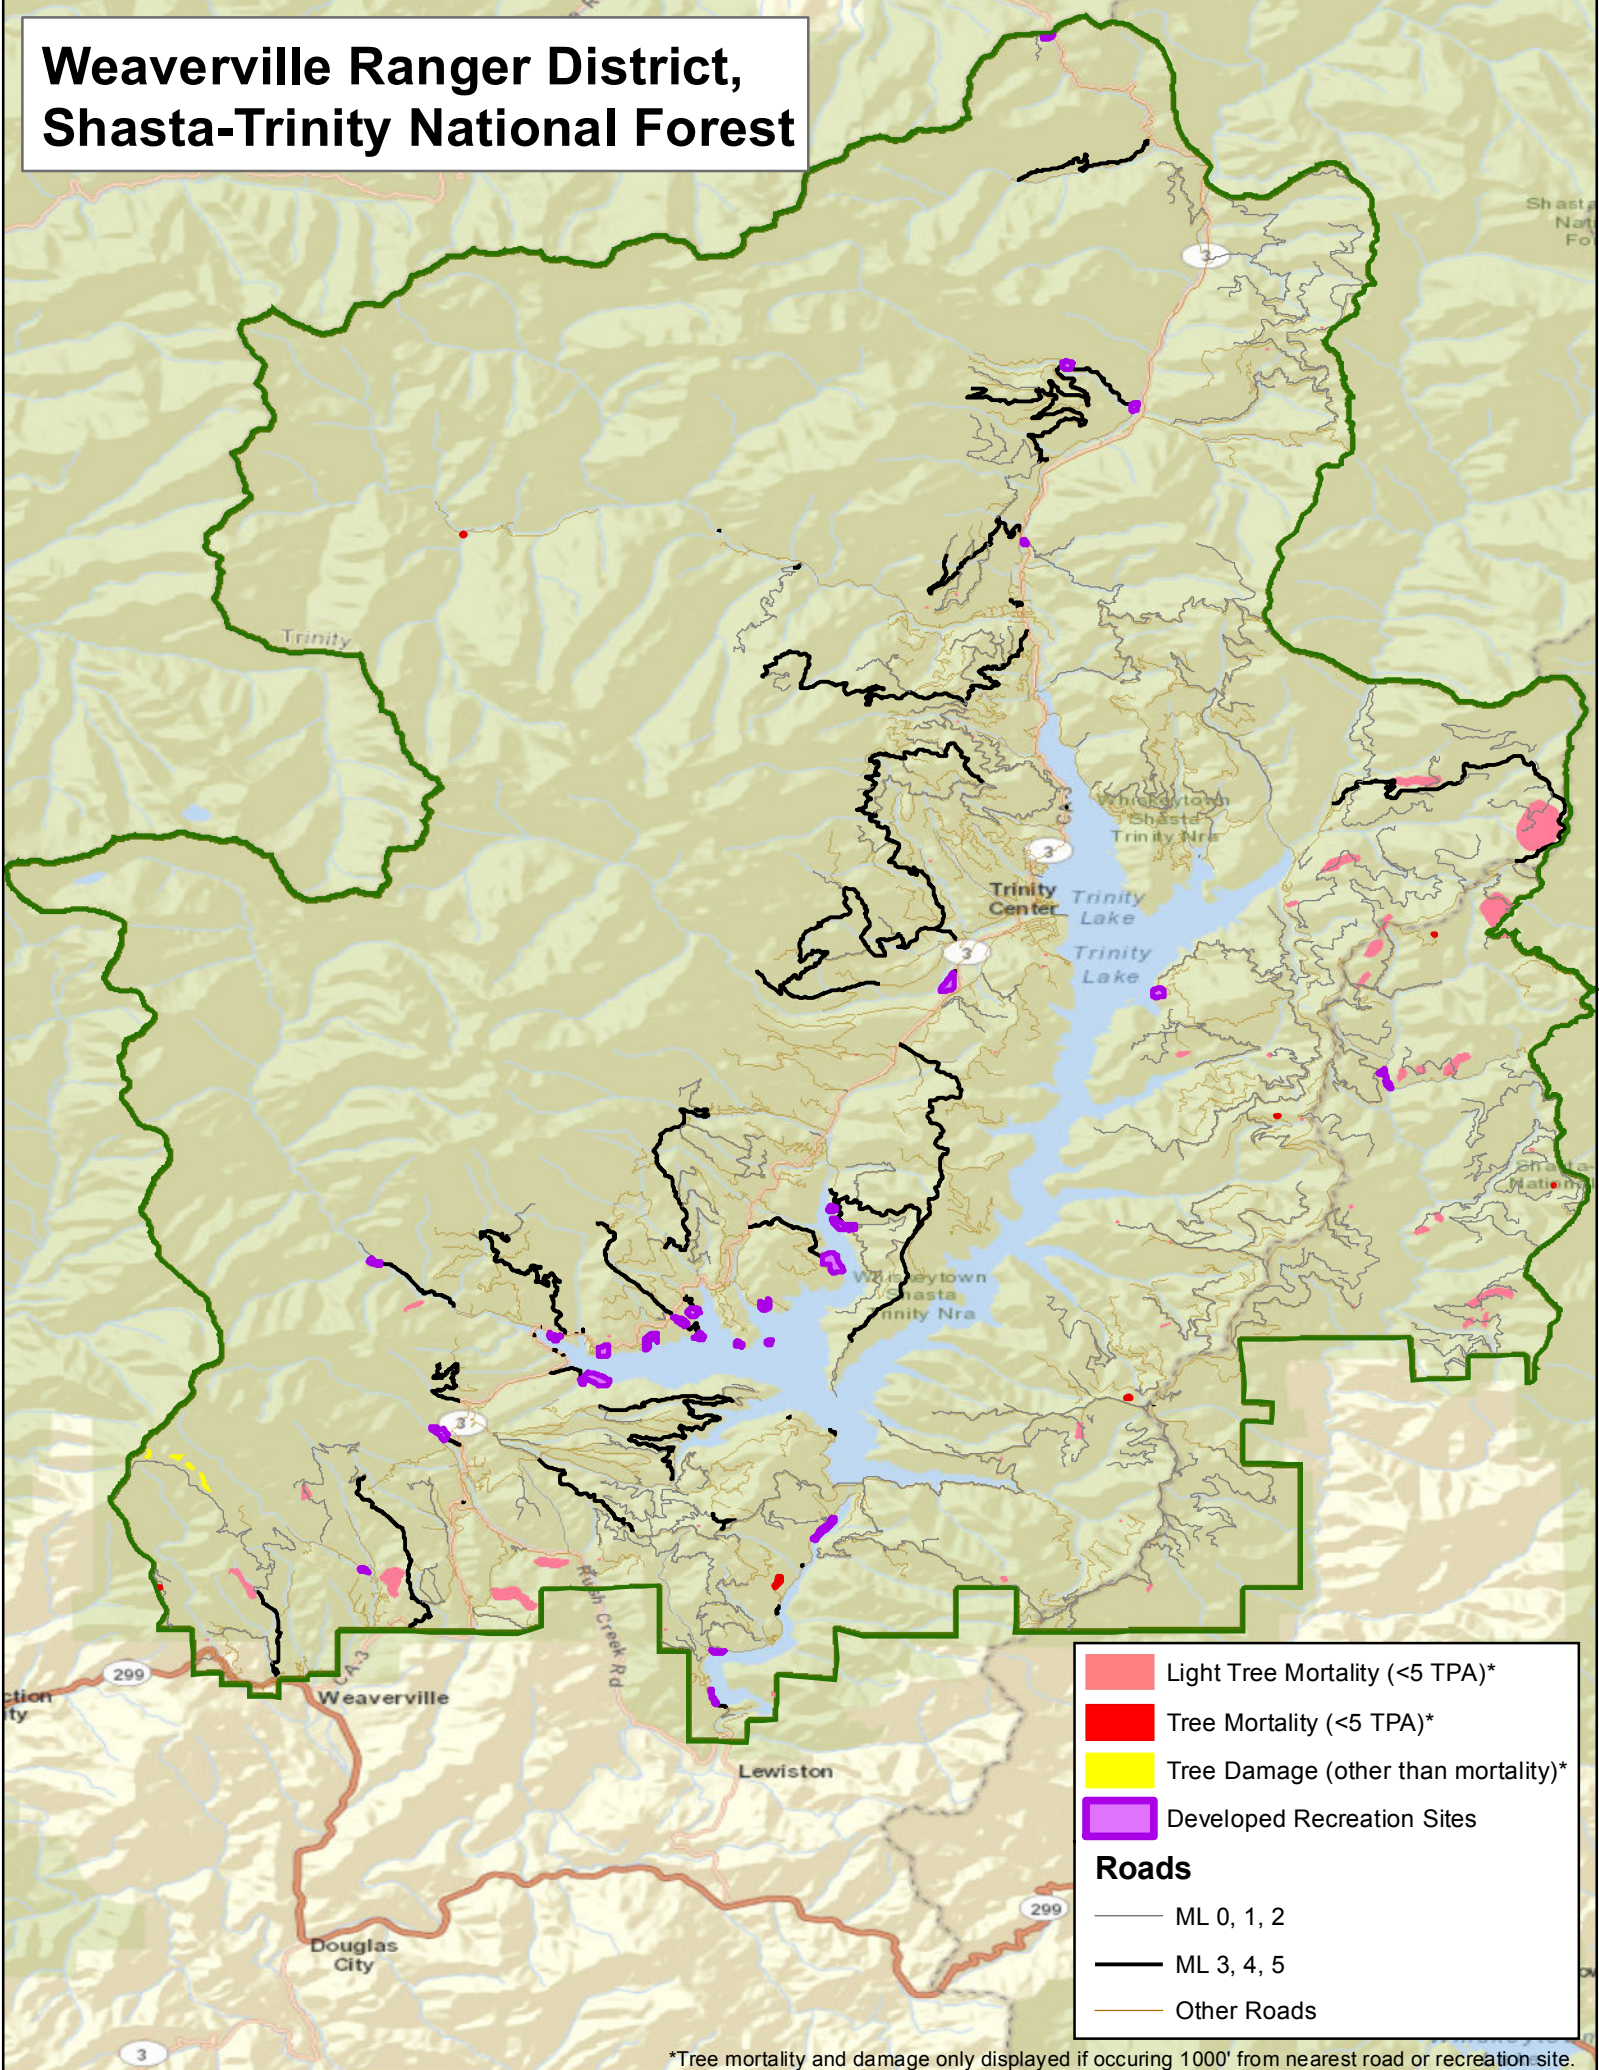

*Tree mortality and damage only displayed if occurring 1000' from nearest road or recreation site.

Weaverville Ranger District, Shasta-Trinity National Forest

Yolla Bolla Ranger District, Shasta-Trinity National Forest