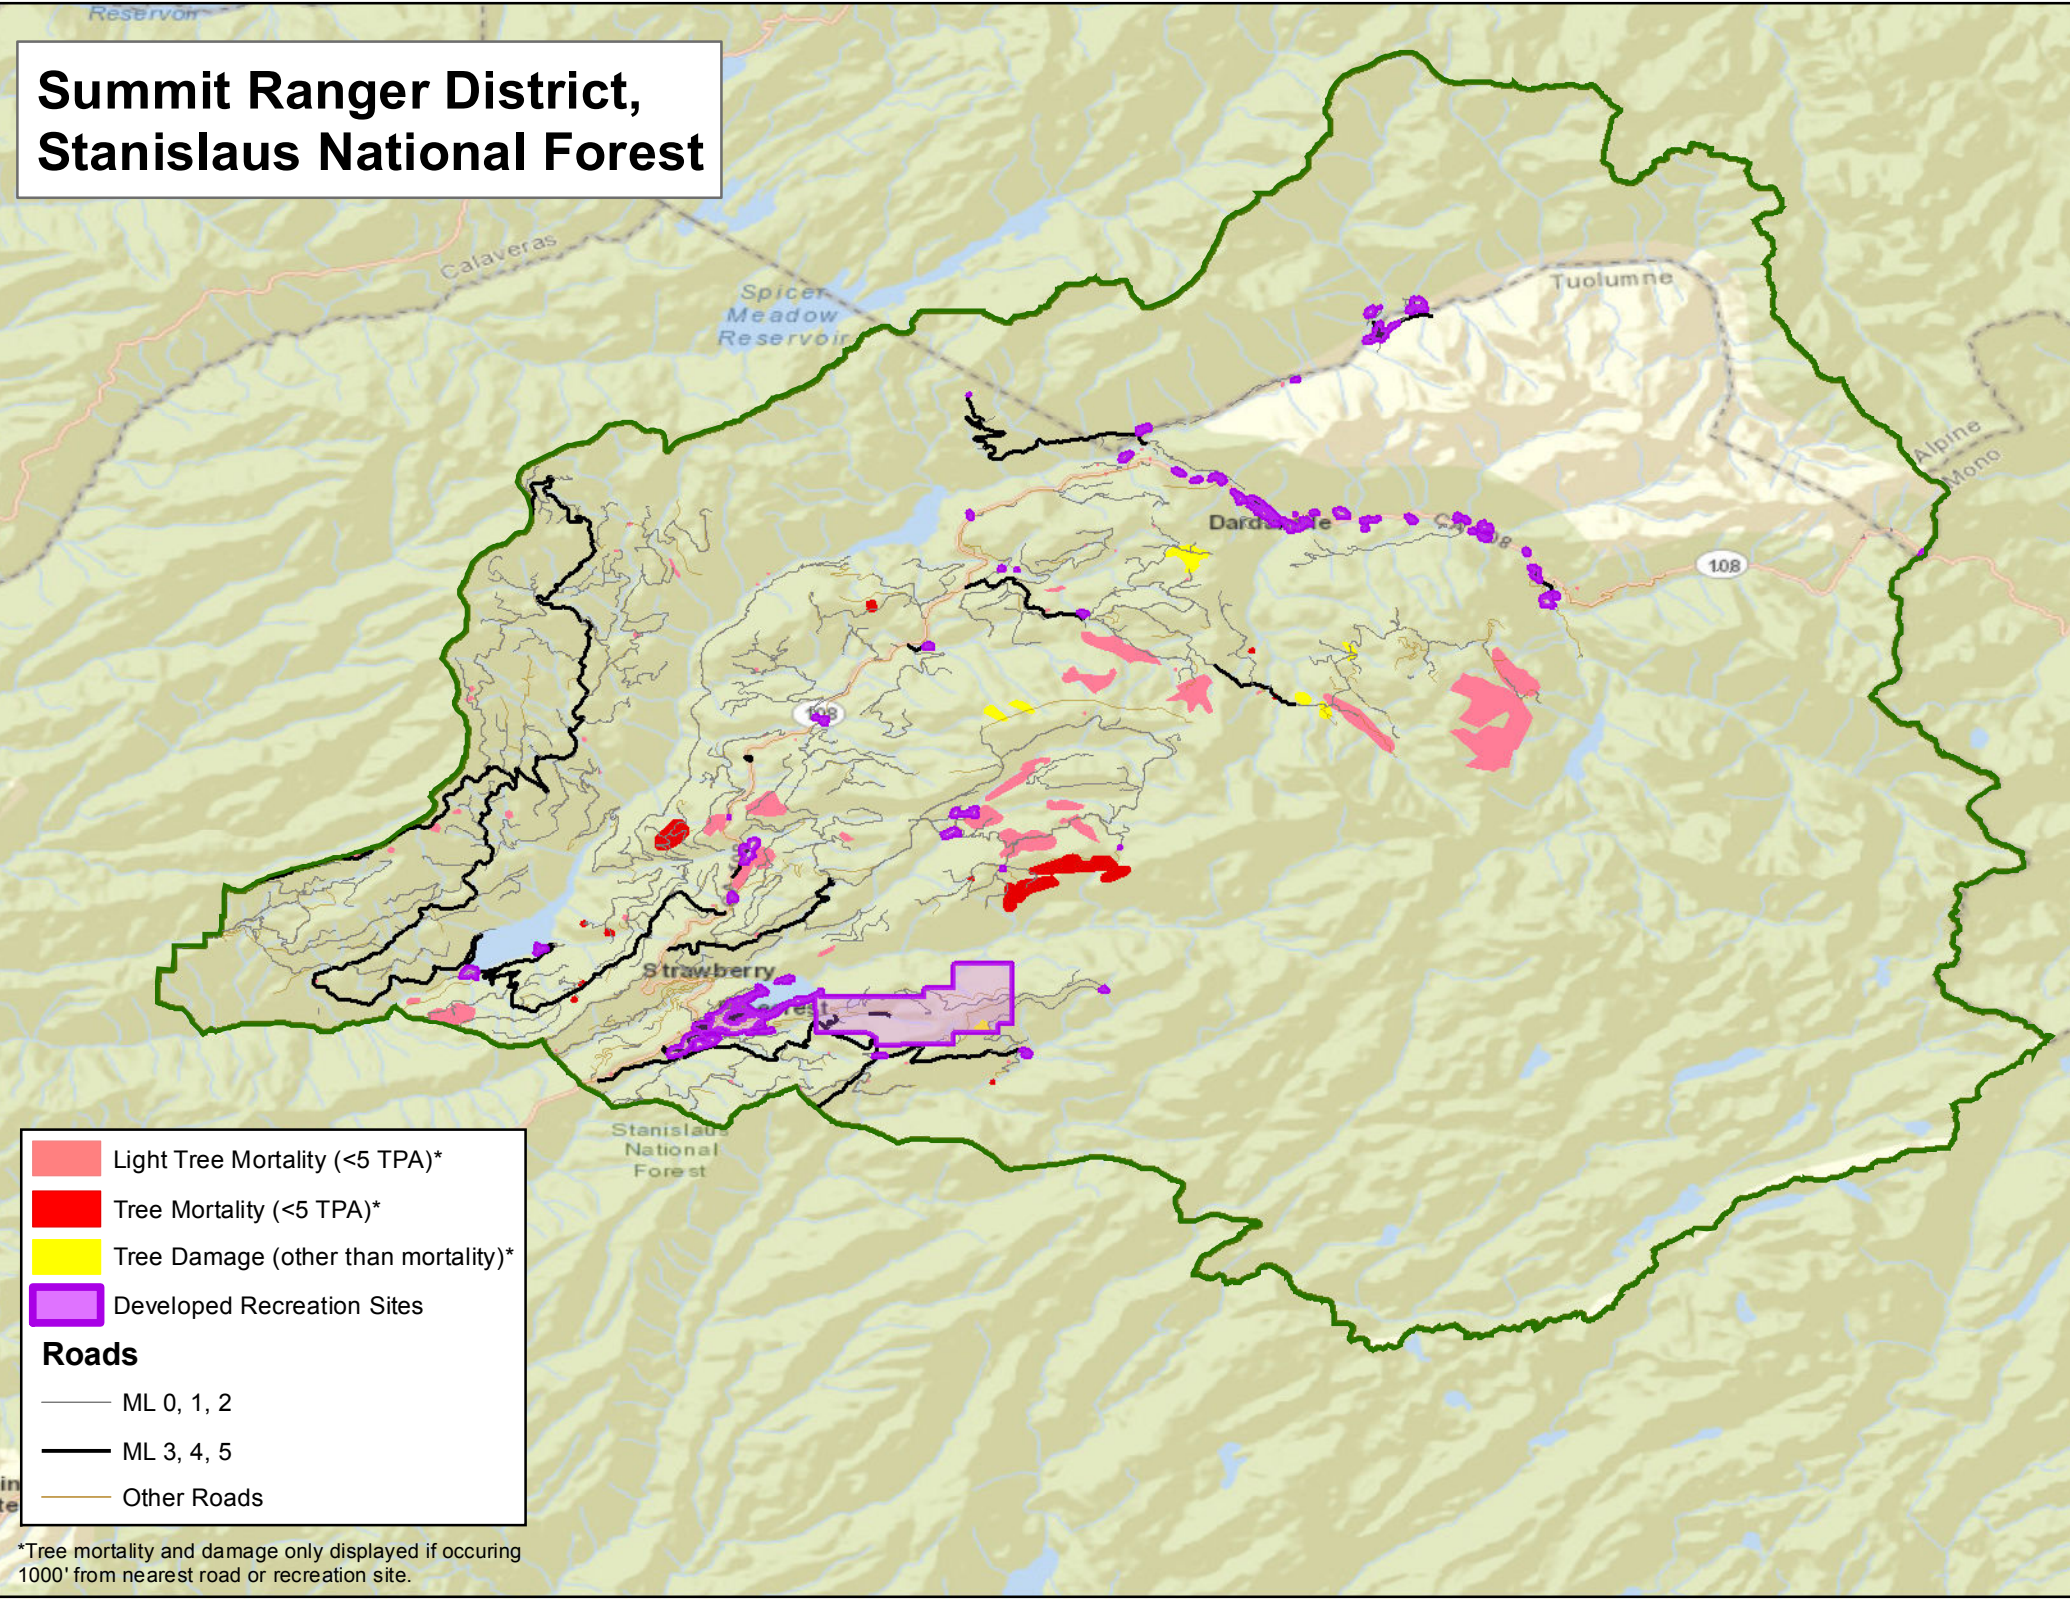

Summit Ranger District, Stanislaus National Forest

- Light Tree Mortality (<5 TPA)*
- Tree Mortality (<5 TPA)*
- Tree Damage (other than mortality)*
- Developed Recreation Sites

1. **Roads**
2. ML 0, 1, 2
   - ML 3, 4, 5
   - Other Roads

*Tree mortality and damage only displayed if occurring 1000' from nearest road or recreation site.