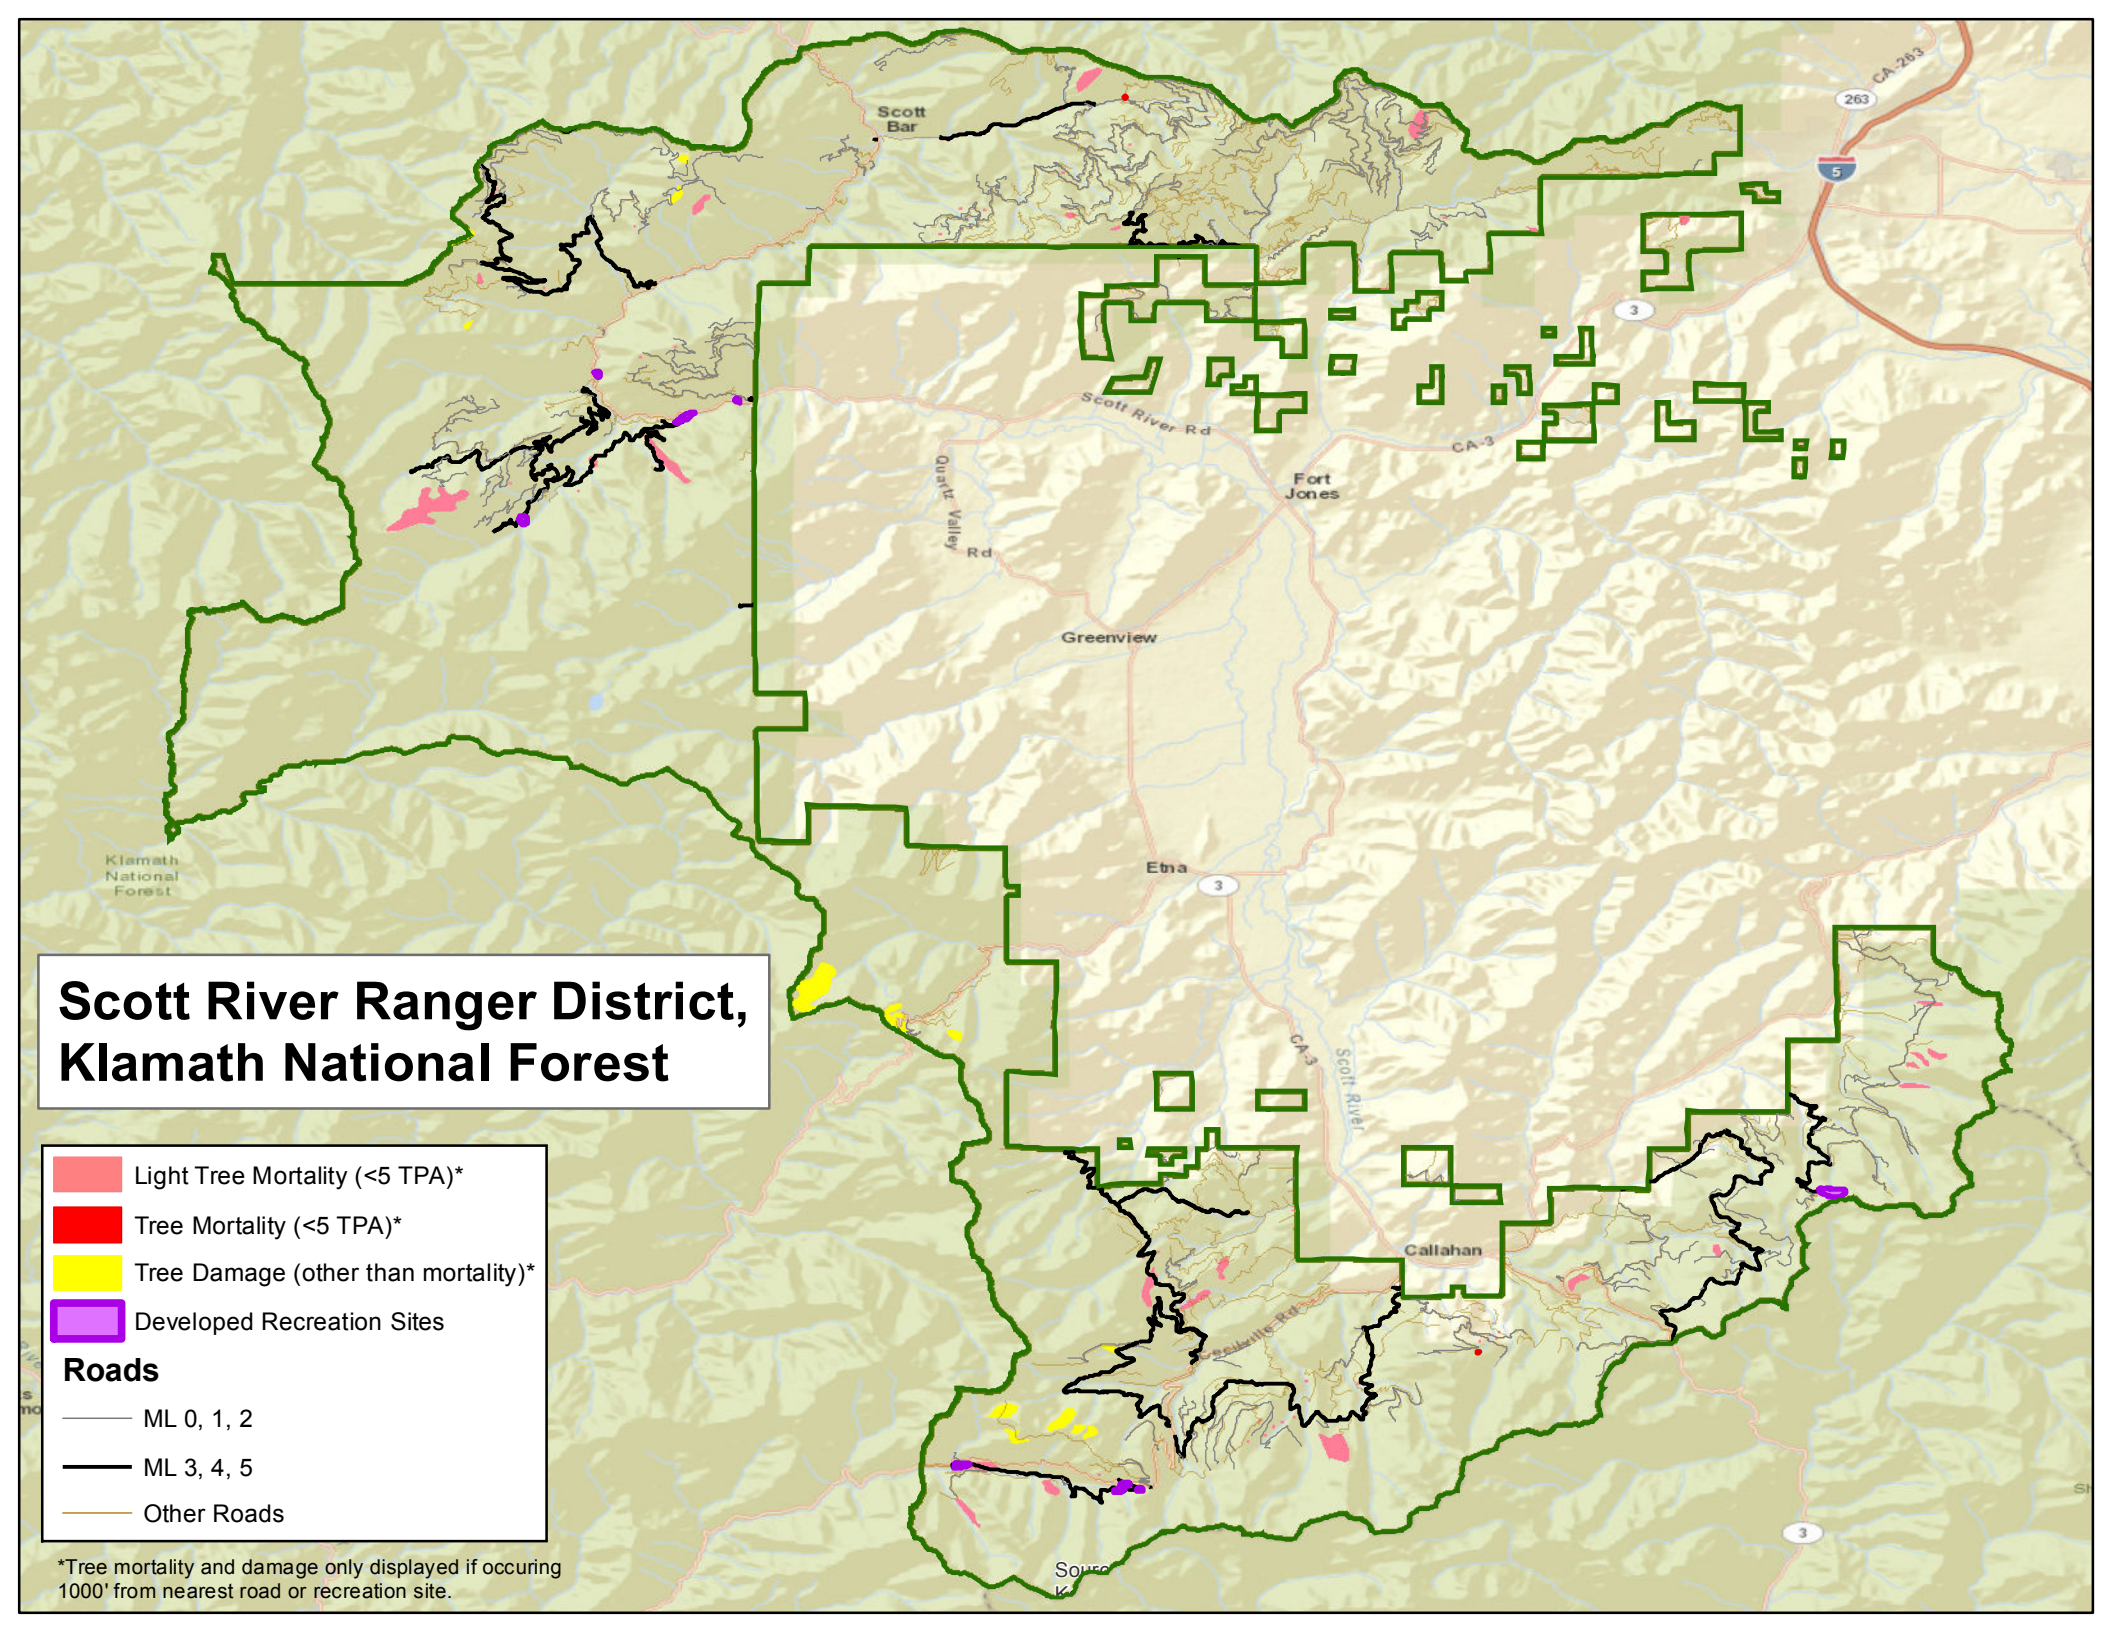

Scott River Ranger District, Klamath National Forest

- Light Tree Mortality (<5 TPA)*
- Tree Mortality (<5 TPA)*
- Tree Damage (other than mortality)*
- Developed Recreation Sites

Roads

- ML 0, 1, 2
- ML 3, 4, 5
- Other Roads

*Tree mortality and damage only displayed if occurring 1000' from nearest road or recreation site.