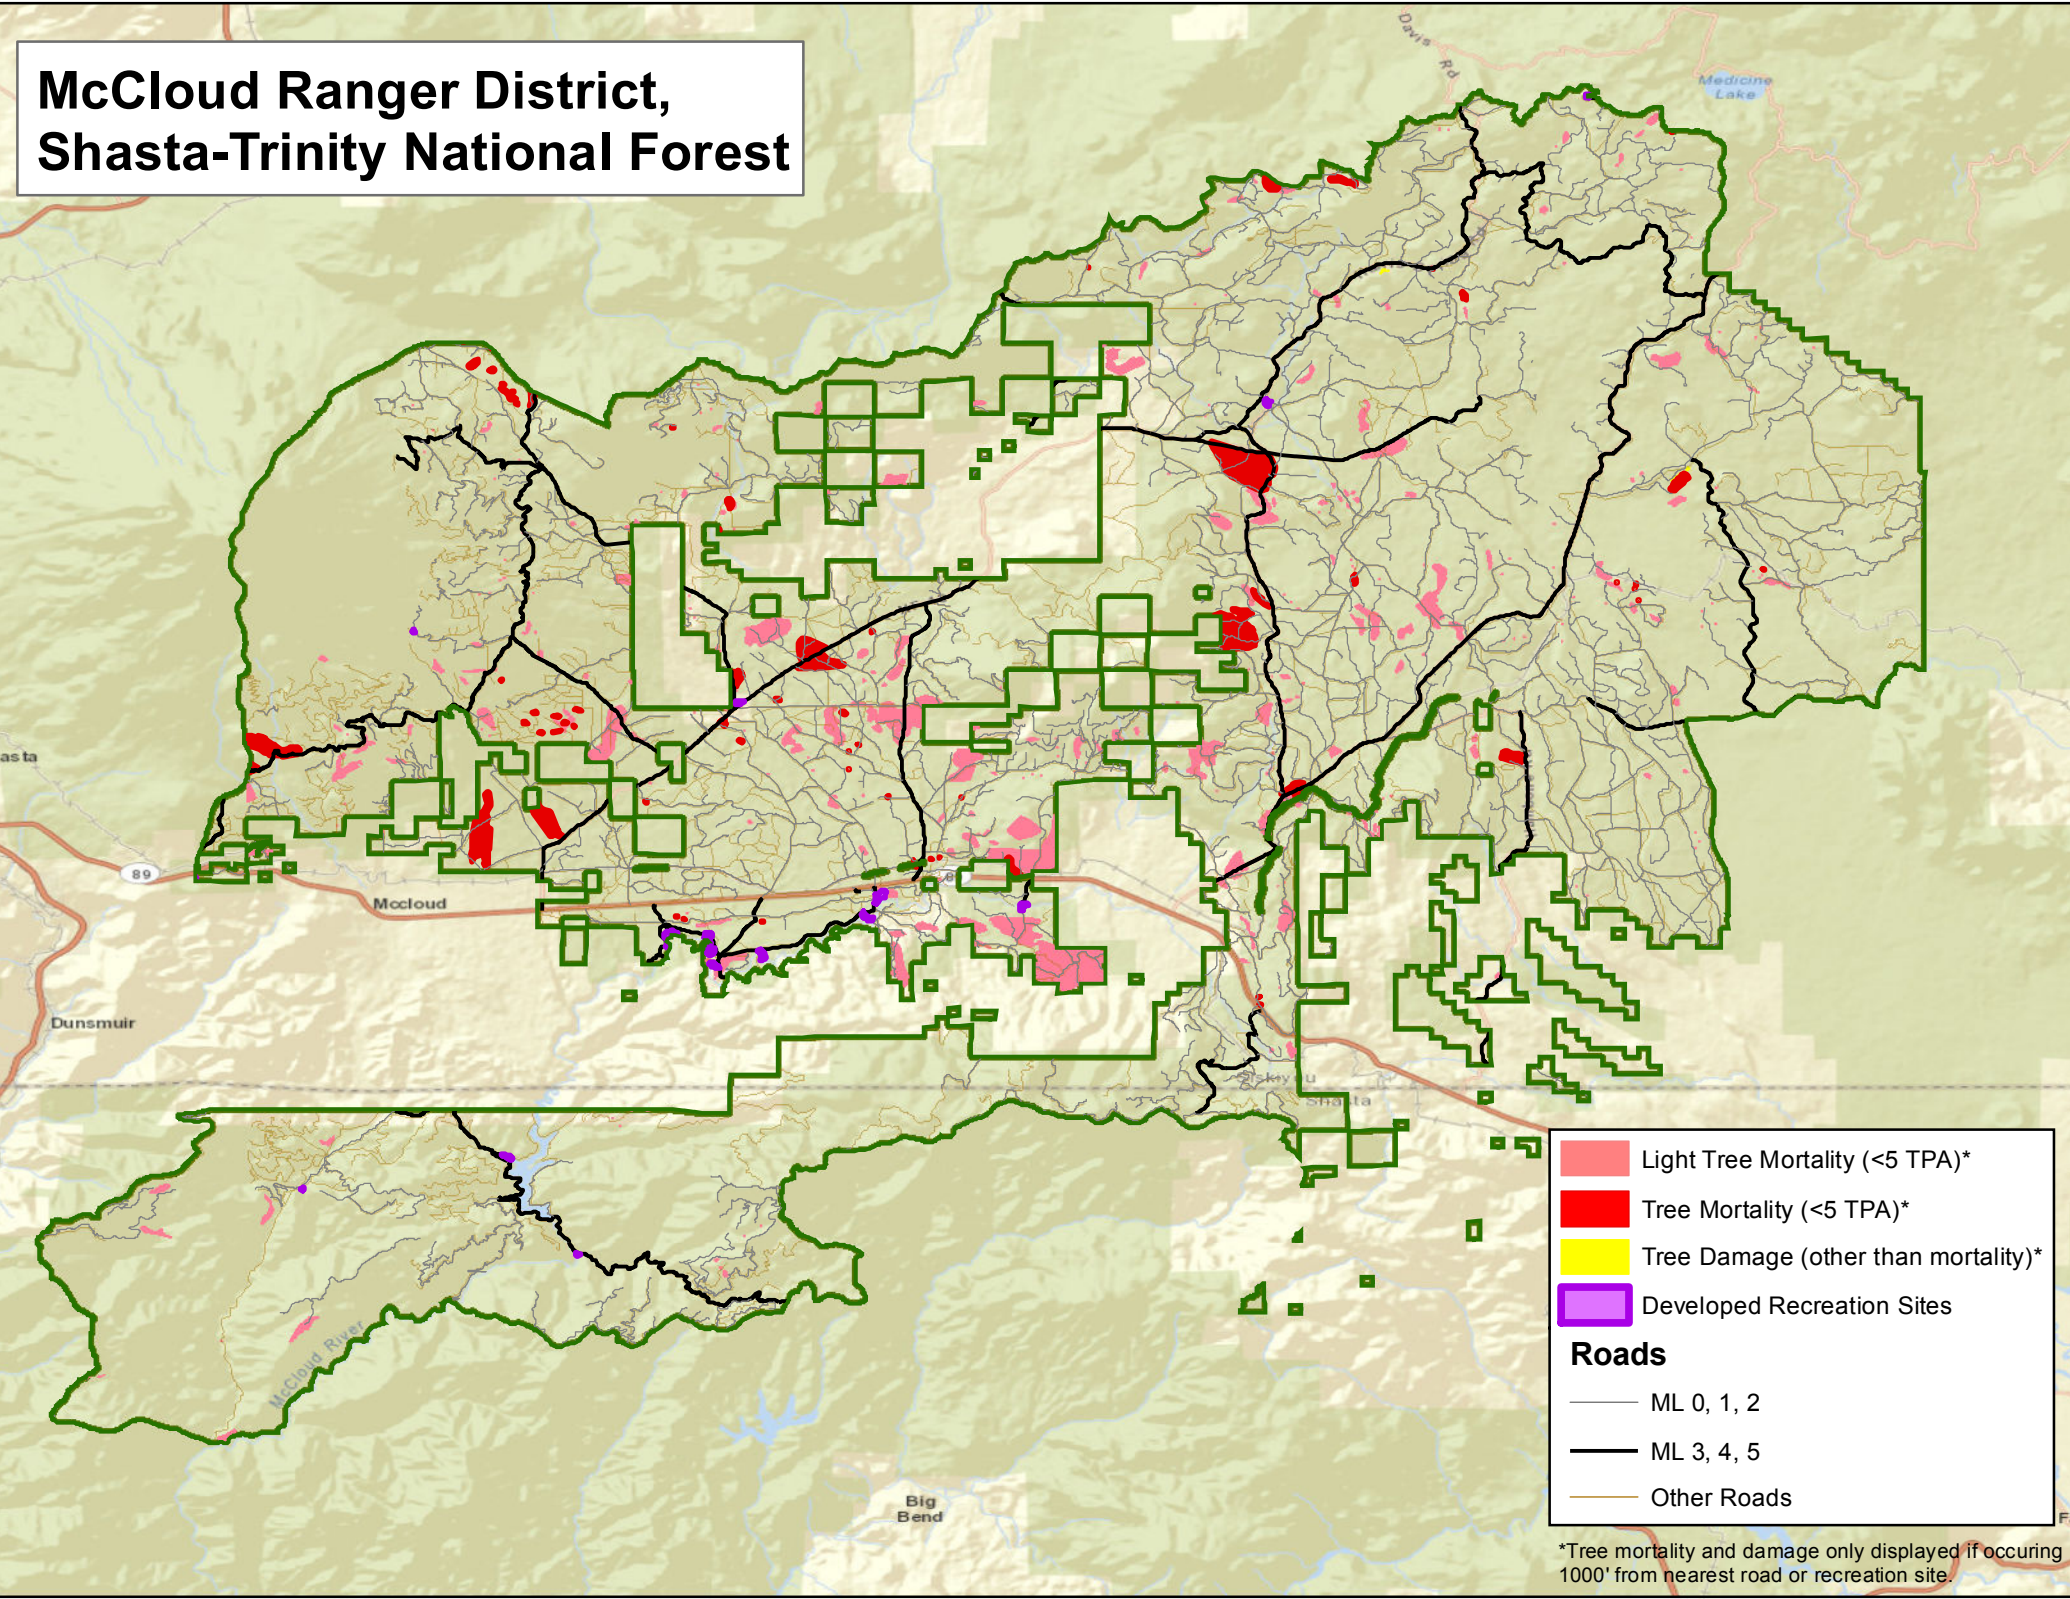

McCloud Ranger District, Shasta-Trinity National Forest

- Light Tree Mortality (<5 TPA)*
- Tree Mortality (<5 TPA)*
- Tree Damage (other than mortality)*
- Developed Recreation Sites

Roads

- ML 0, 1, 2
- ML 3, 4, 5
- Other Roads

*Tree mortality and damage only displayed if occurring 1000' from nearest road or recreation site