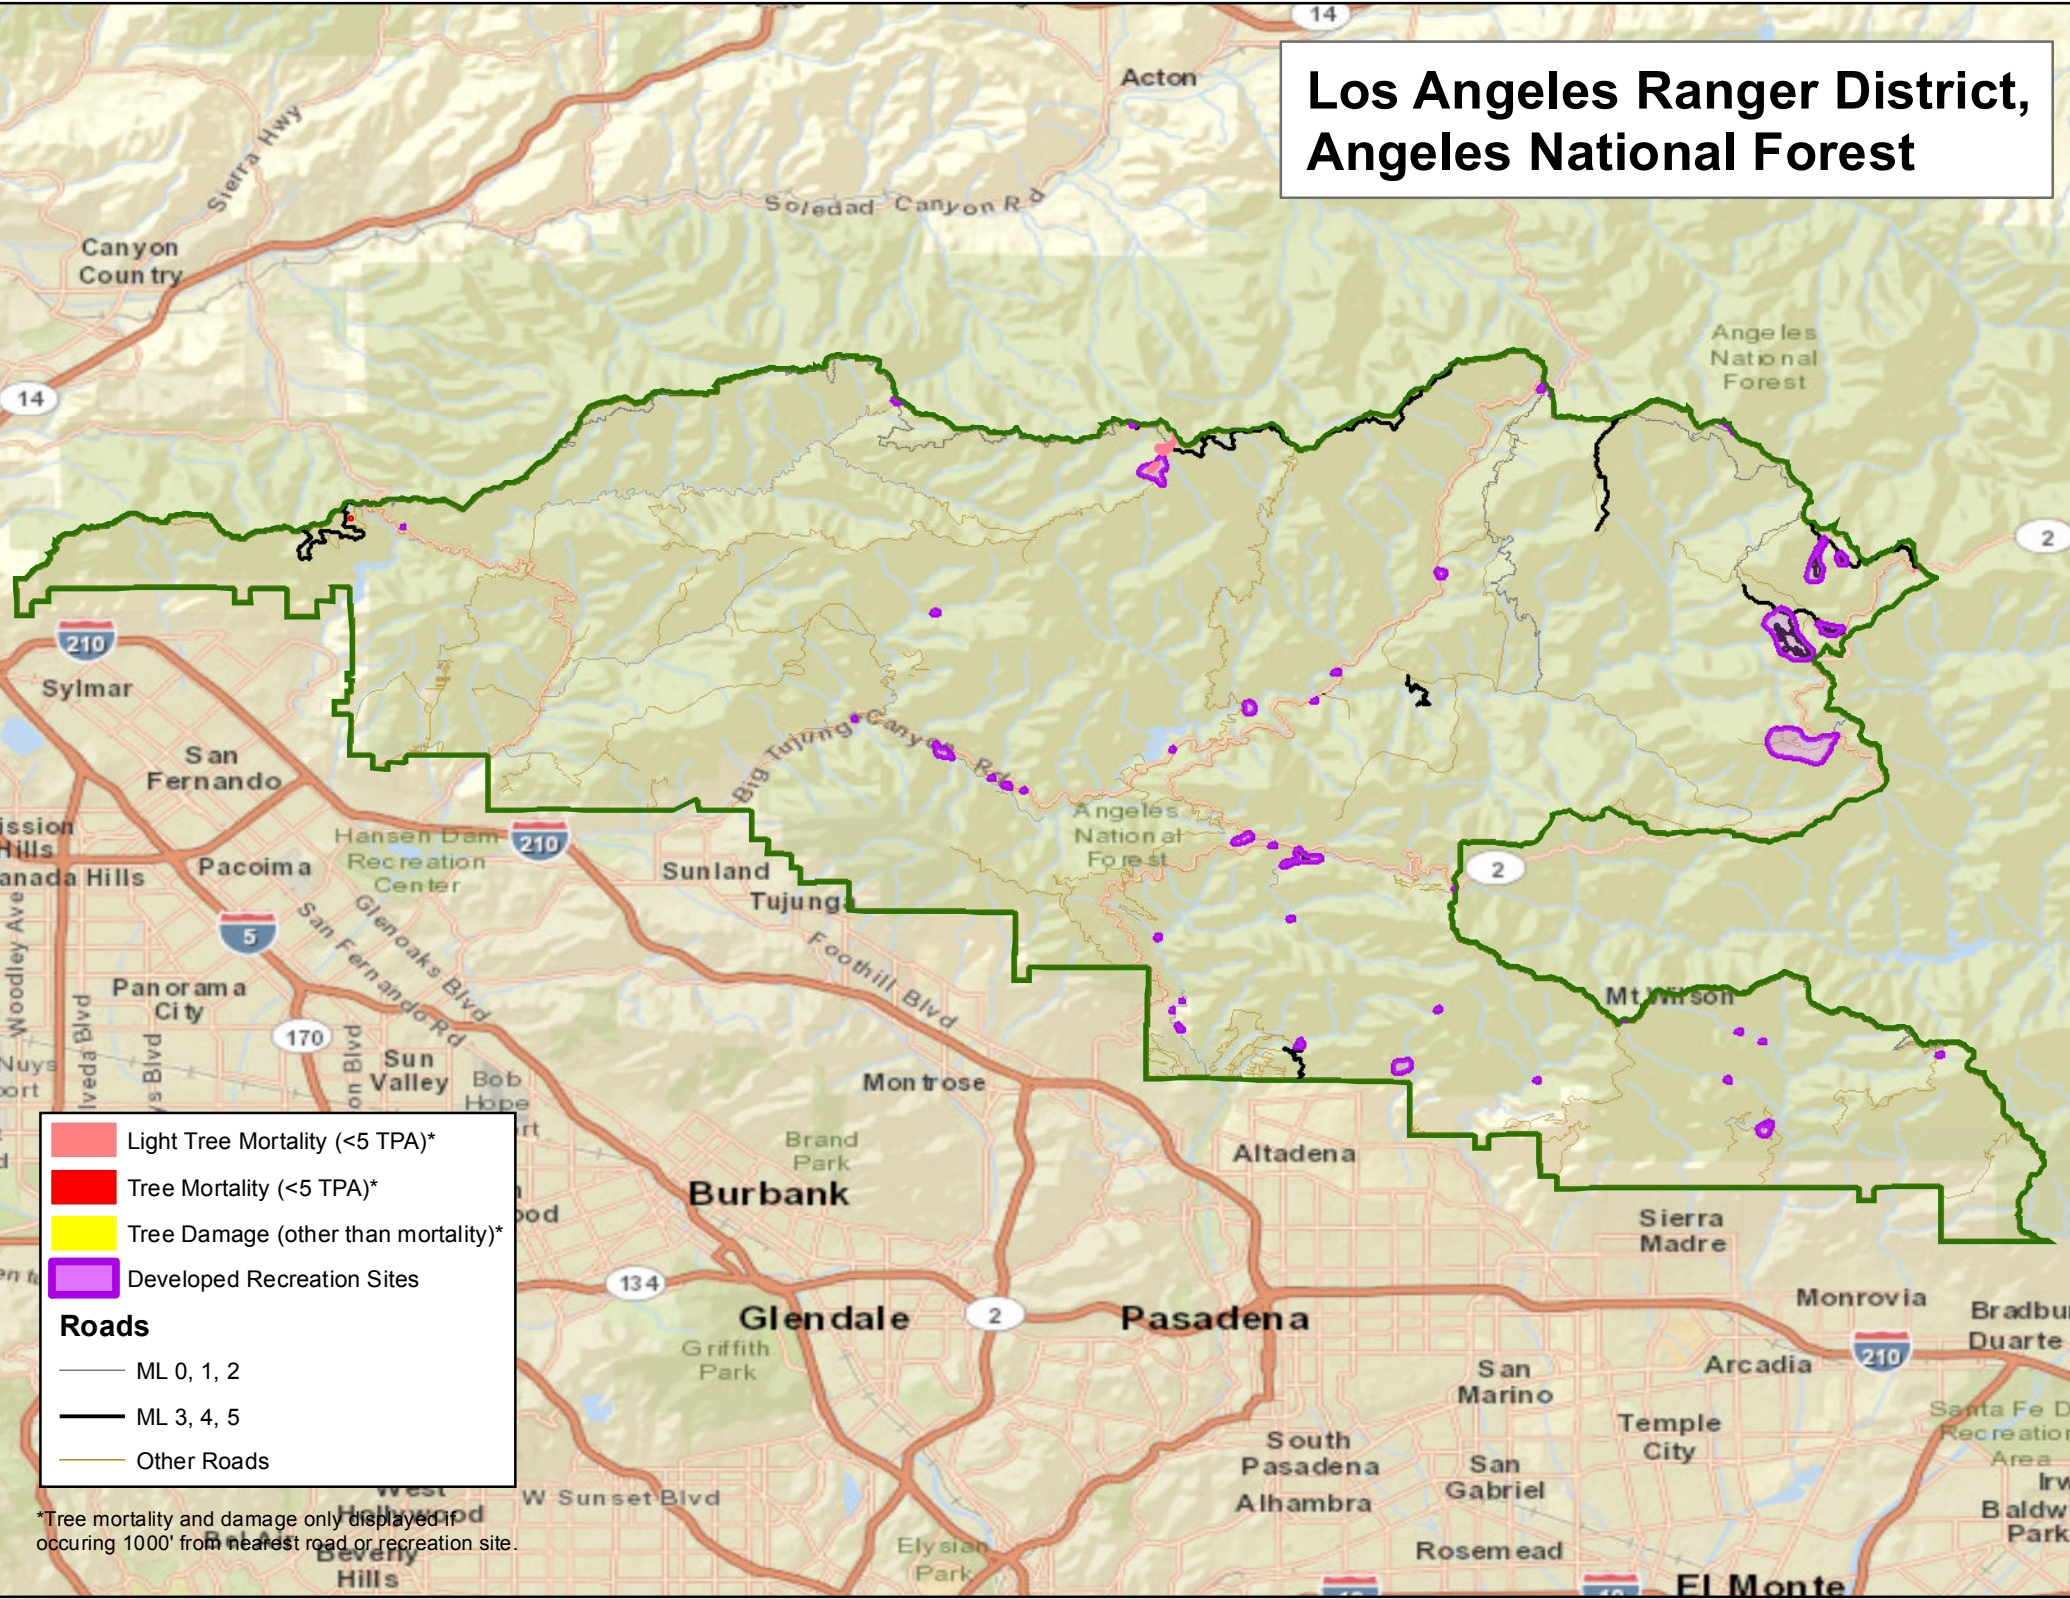

Los Angeles Ranger District, Angeles National Forest

- Light Tree Mortality (<5 TPA)*
- Tree Mortality (<5 TPA)*
- Tree Damage (other than mortality)*
- Developed Recreation Sites

Roads

- ML 0, 1, 2
- ML 3, 4, 5
- Other Roads

*Tree mortality and damage only displayed if occurring 1000' from nearest road or recreation site.

San Gabriel River Ranger District, Angeles National Forest

- Light Tree Mortality (<5 TPA)*
- Tree Mortality (<5 TPA)*
- Tree Damage (other than mortality)*
- Developed Recreation Sites