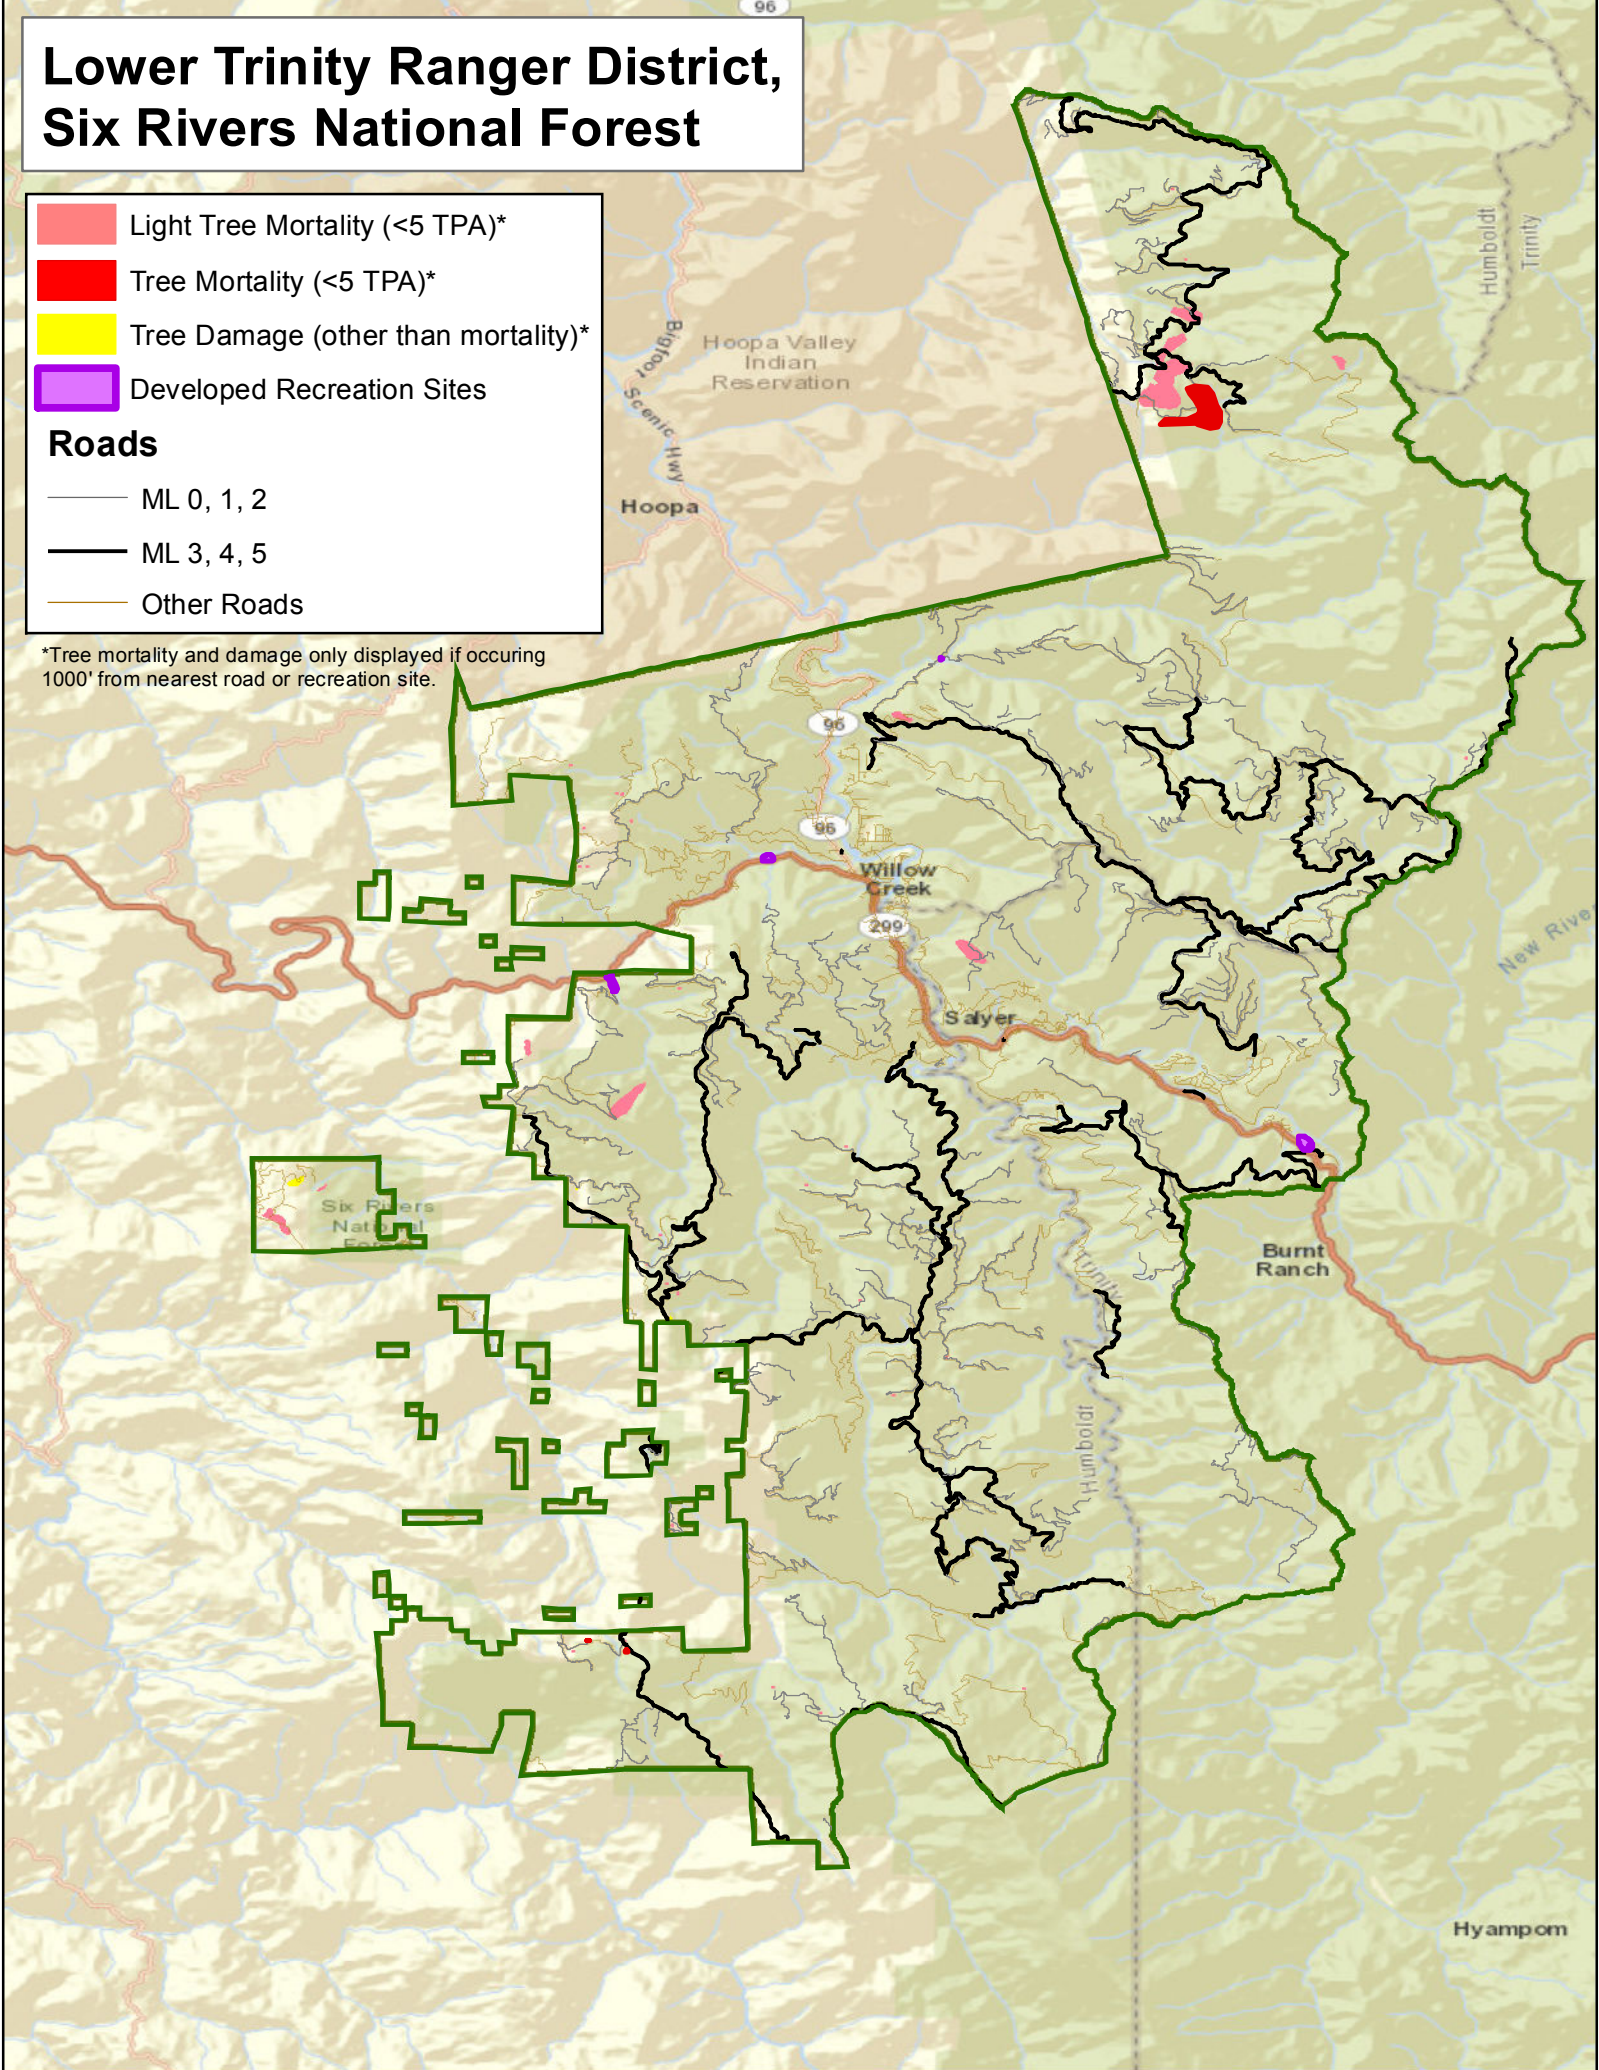

Lower Trinity Ranger District, Six Rivers National Forest

- Light Tree Mortality (<5 TPA)*
- Tree Mortality (<5 TPA)*
- Tree Damage (other than mortality)*
- Developed Recreation Sites

Roads

- ML 0, 1, 2
- ML 3, 4, 5
- Other Roads

*Tree mortality and damage only displayed if occurring 1000' from nearest road or recreation site.