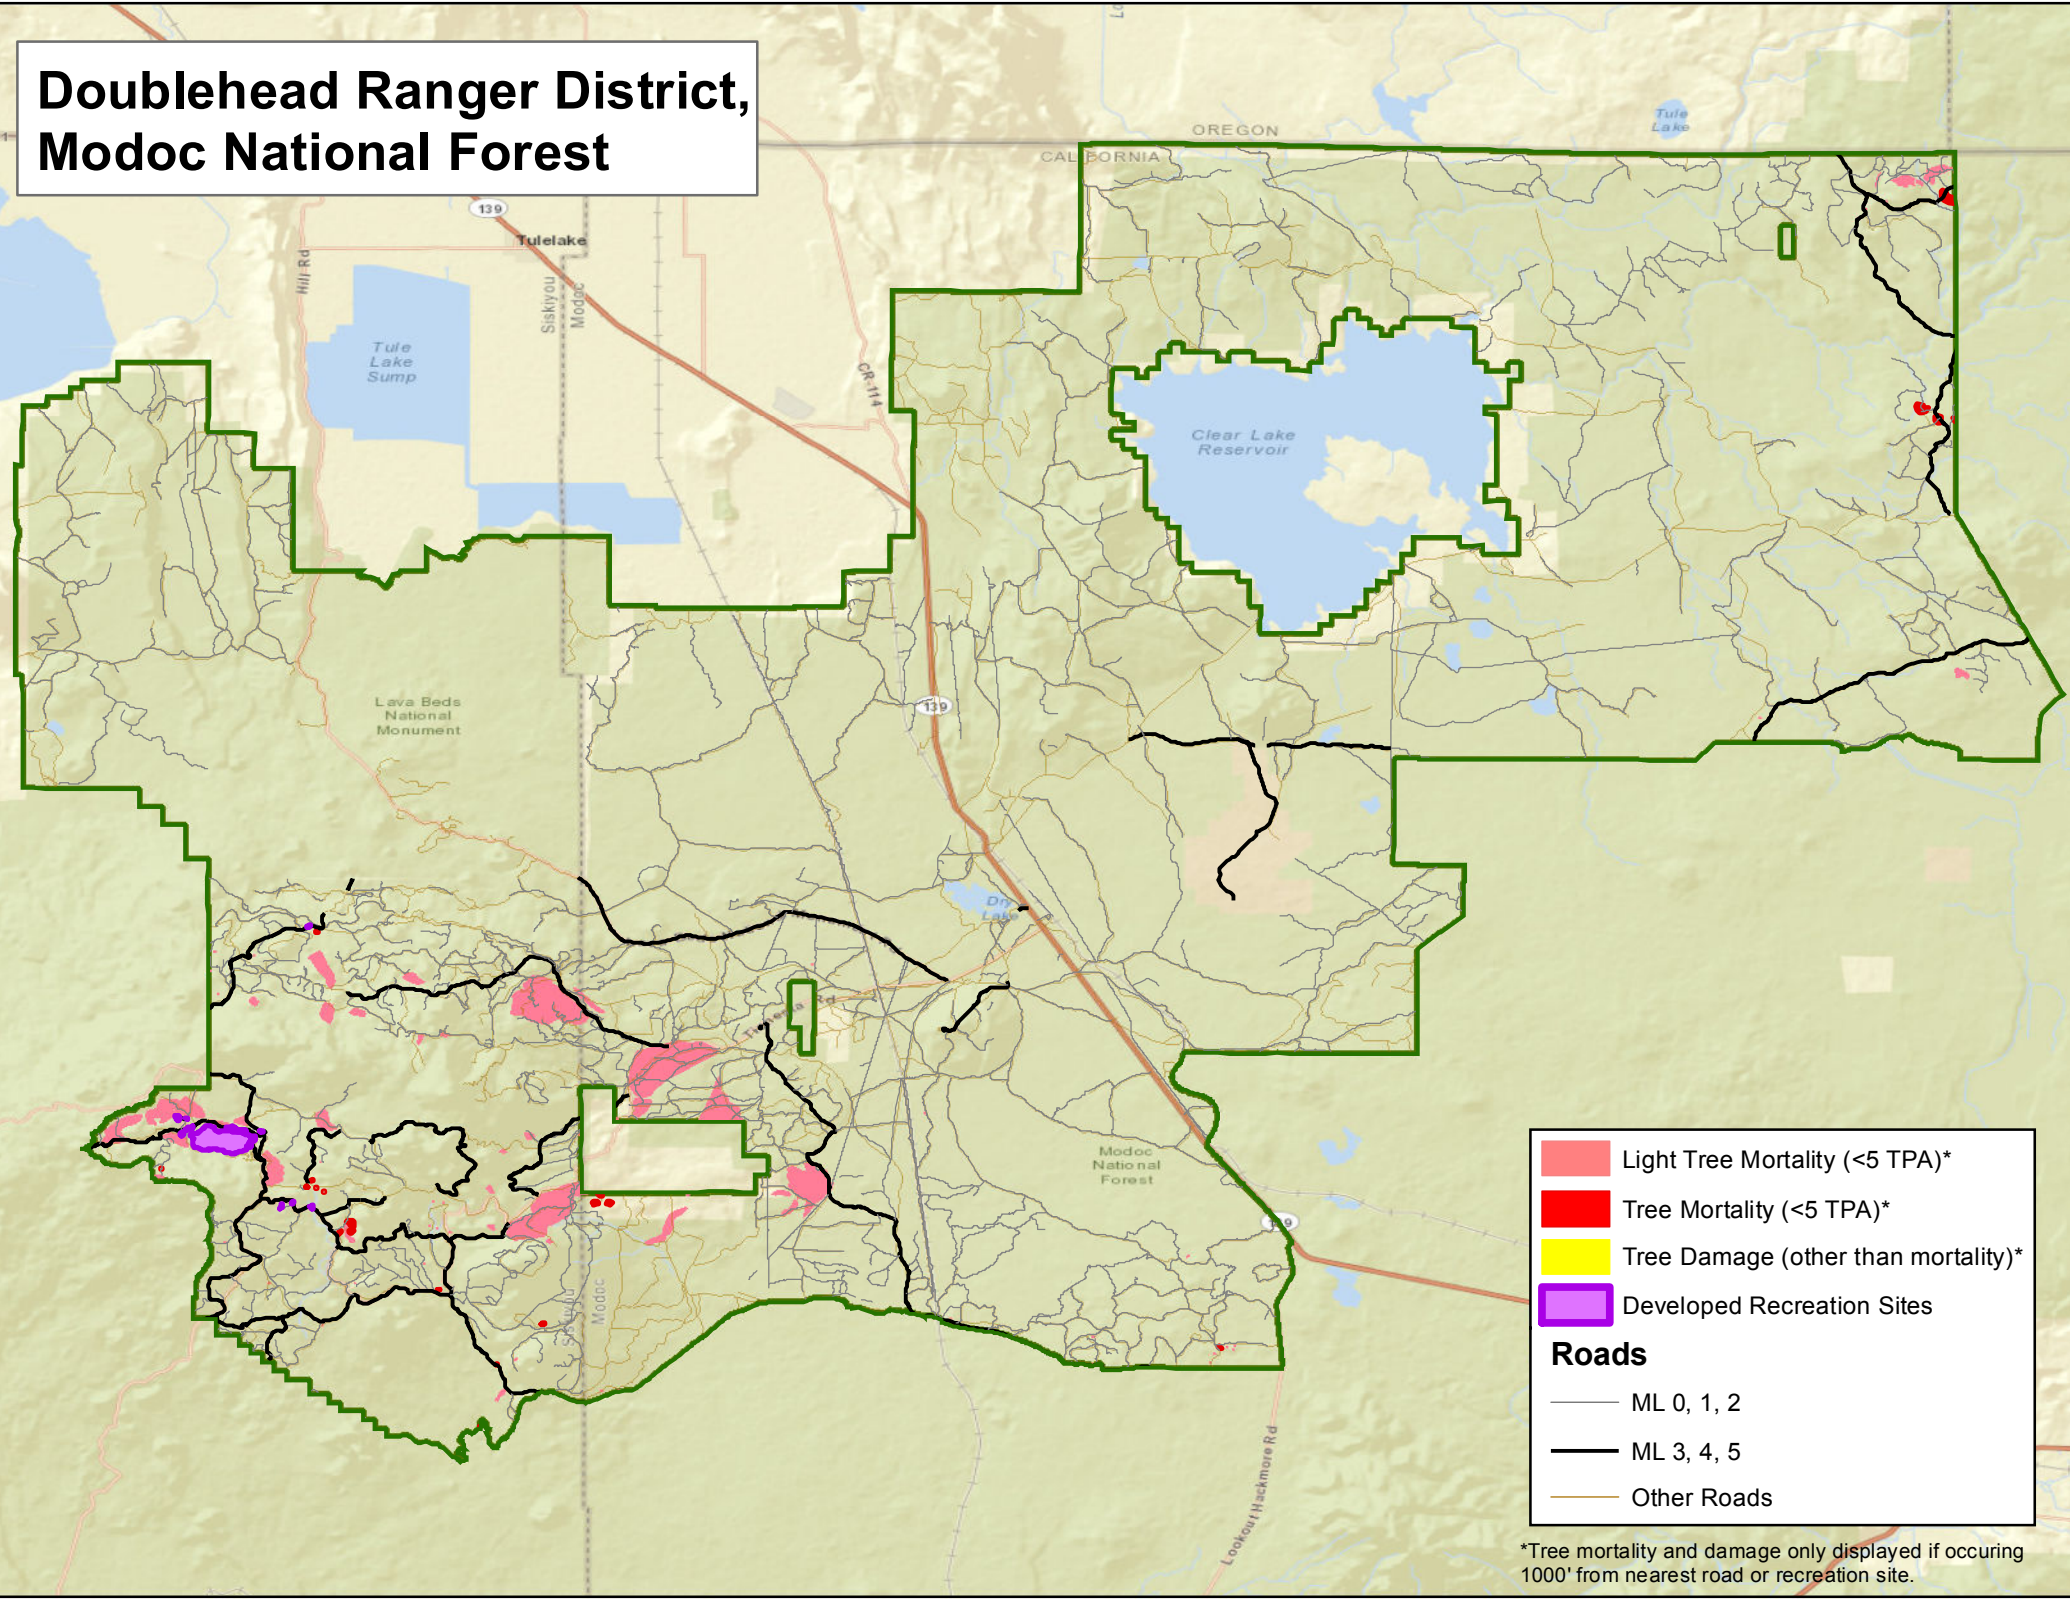

Doublehead Ranger District, Modoc National Forest

- Light Tree Mortality (<5 TPA)*
- Tree Mortality (<5 TPA)*
- Tree Damage (other than mortality)*
- Developed Recreation Sites

Roads

- ML 0, 1, 2
- ML 3, 4, 5
- Other Roads

*Tree mortality and damage only displayed if occurring 1000' from nearest road or recreation site.