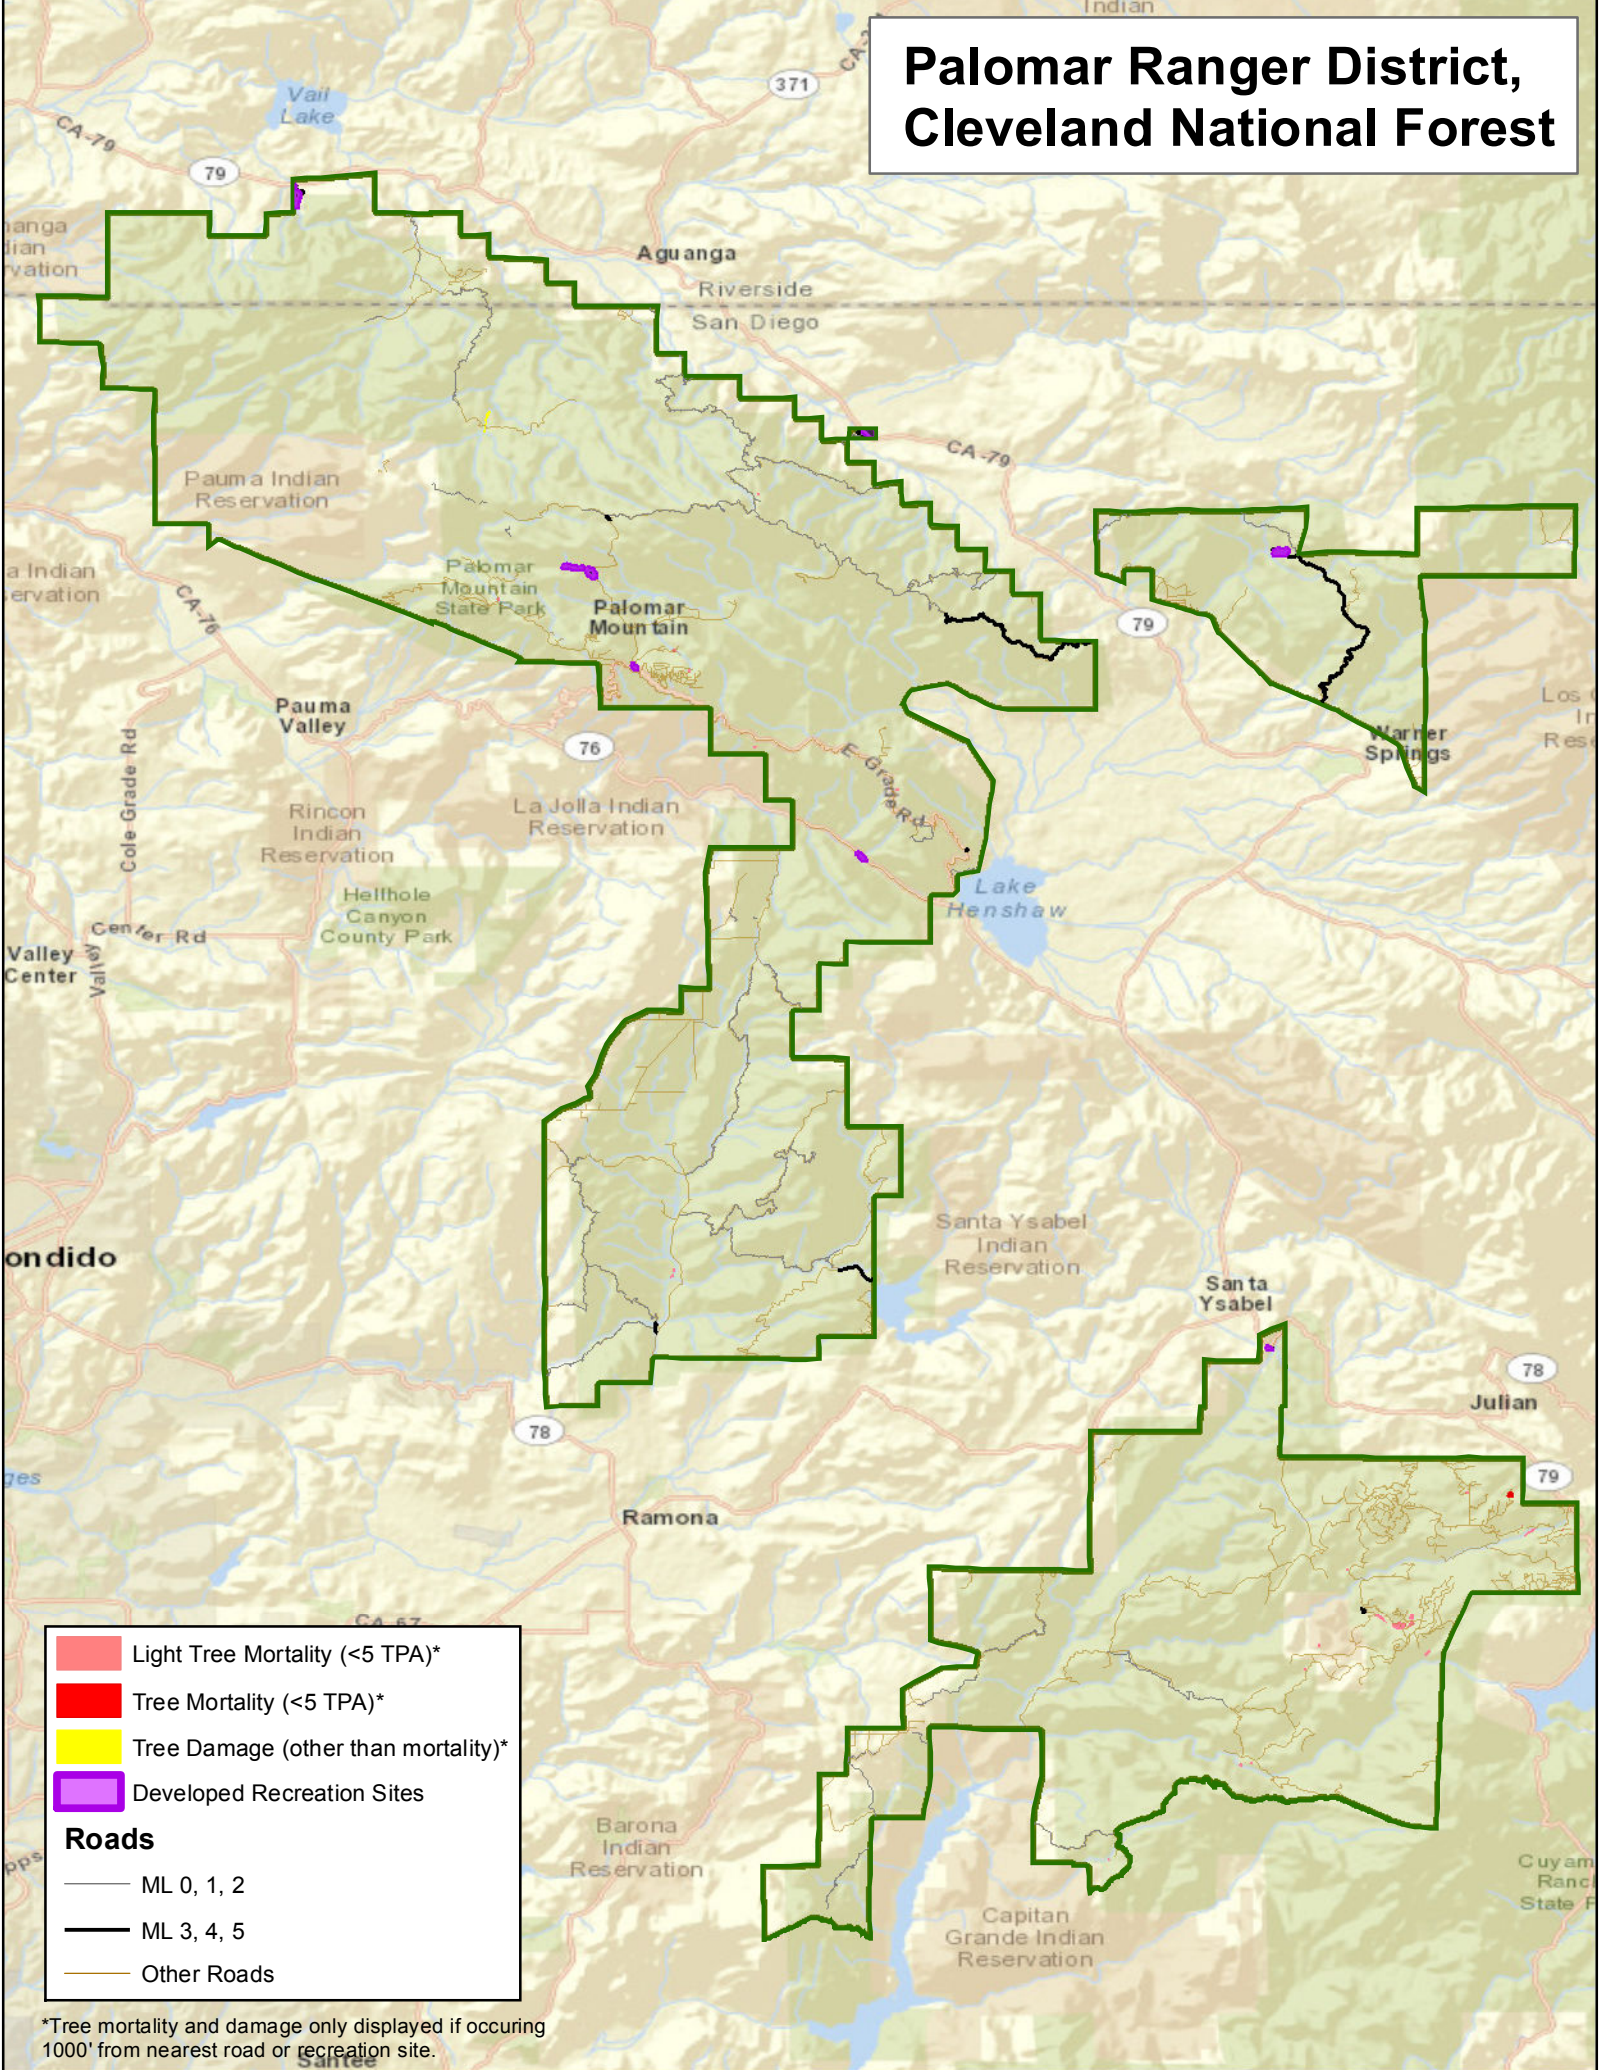

Palomar Ranger District, Cleveland National Forest

	Light Tree Mortality (<5 TPA)*
	Tree Mortality (<5 TPA)*
	Tree Damage (other than mortality)*
	Developed Recreation Sites
Roads	
	ML 0, 1, 2
	ML 3, 4, 5
	Other Roads

*Tree mortality and damage only displayed if occurring 1000' from nearest road or recreation site.