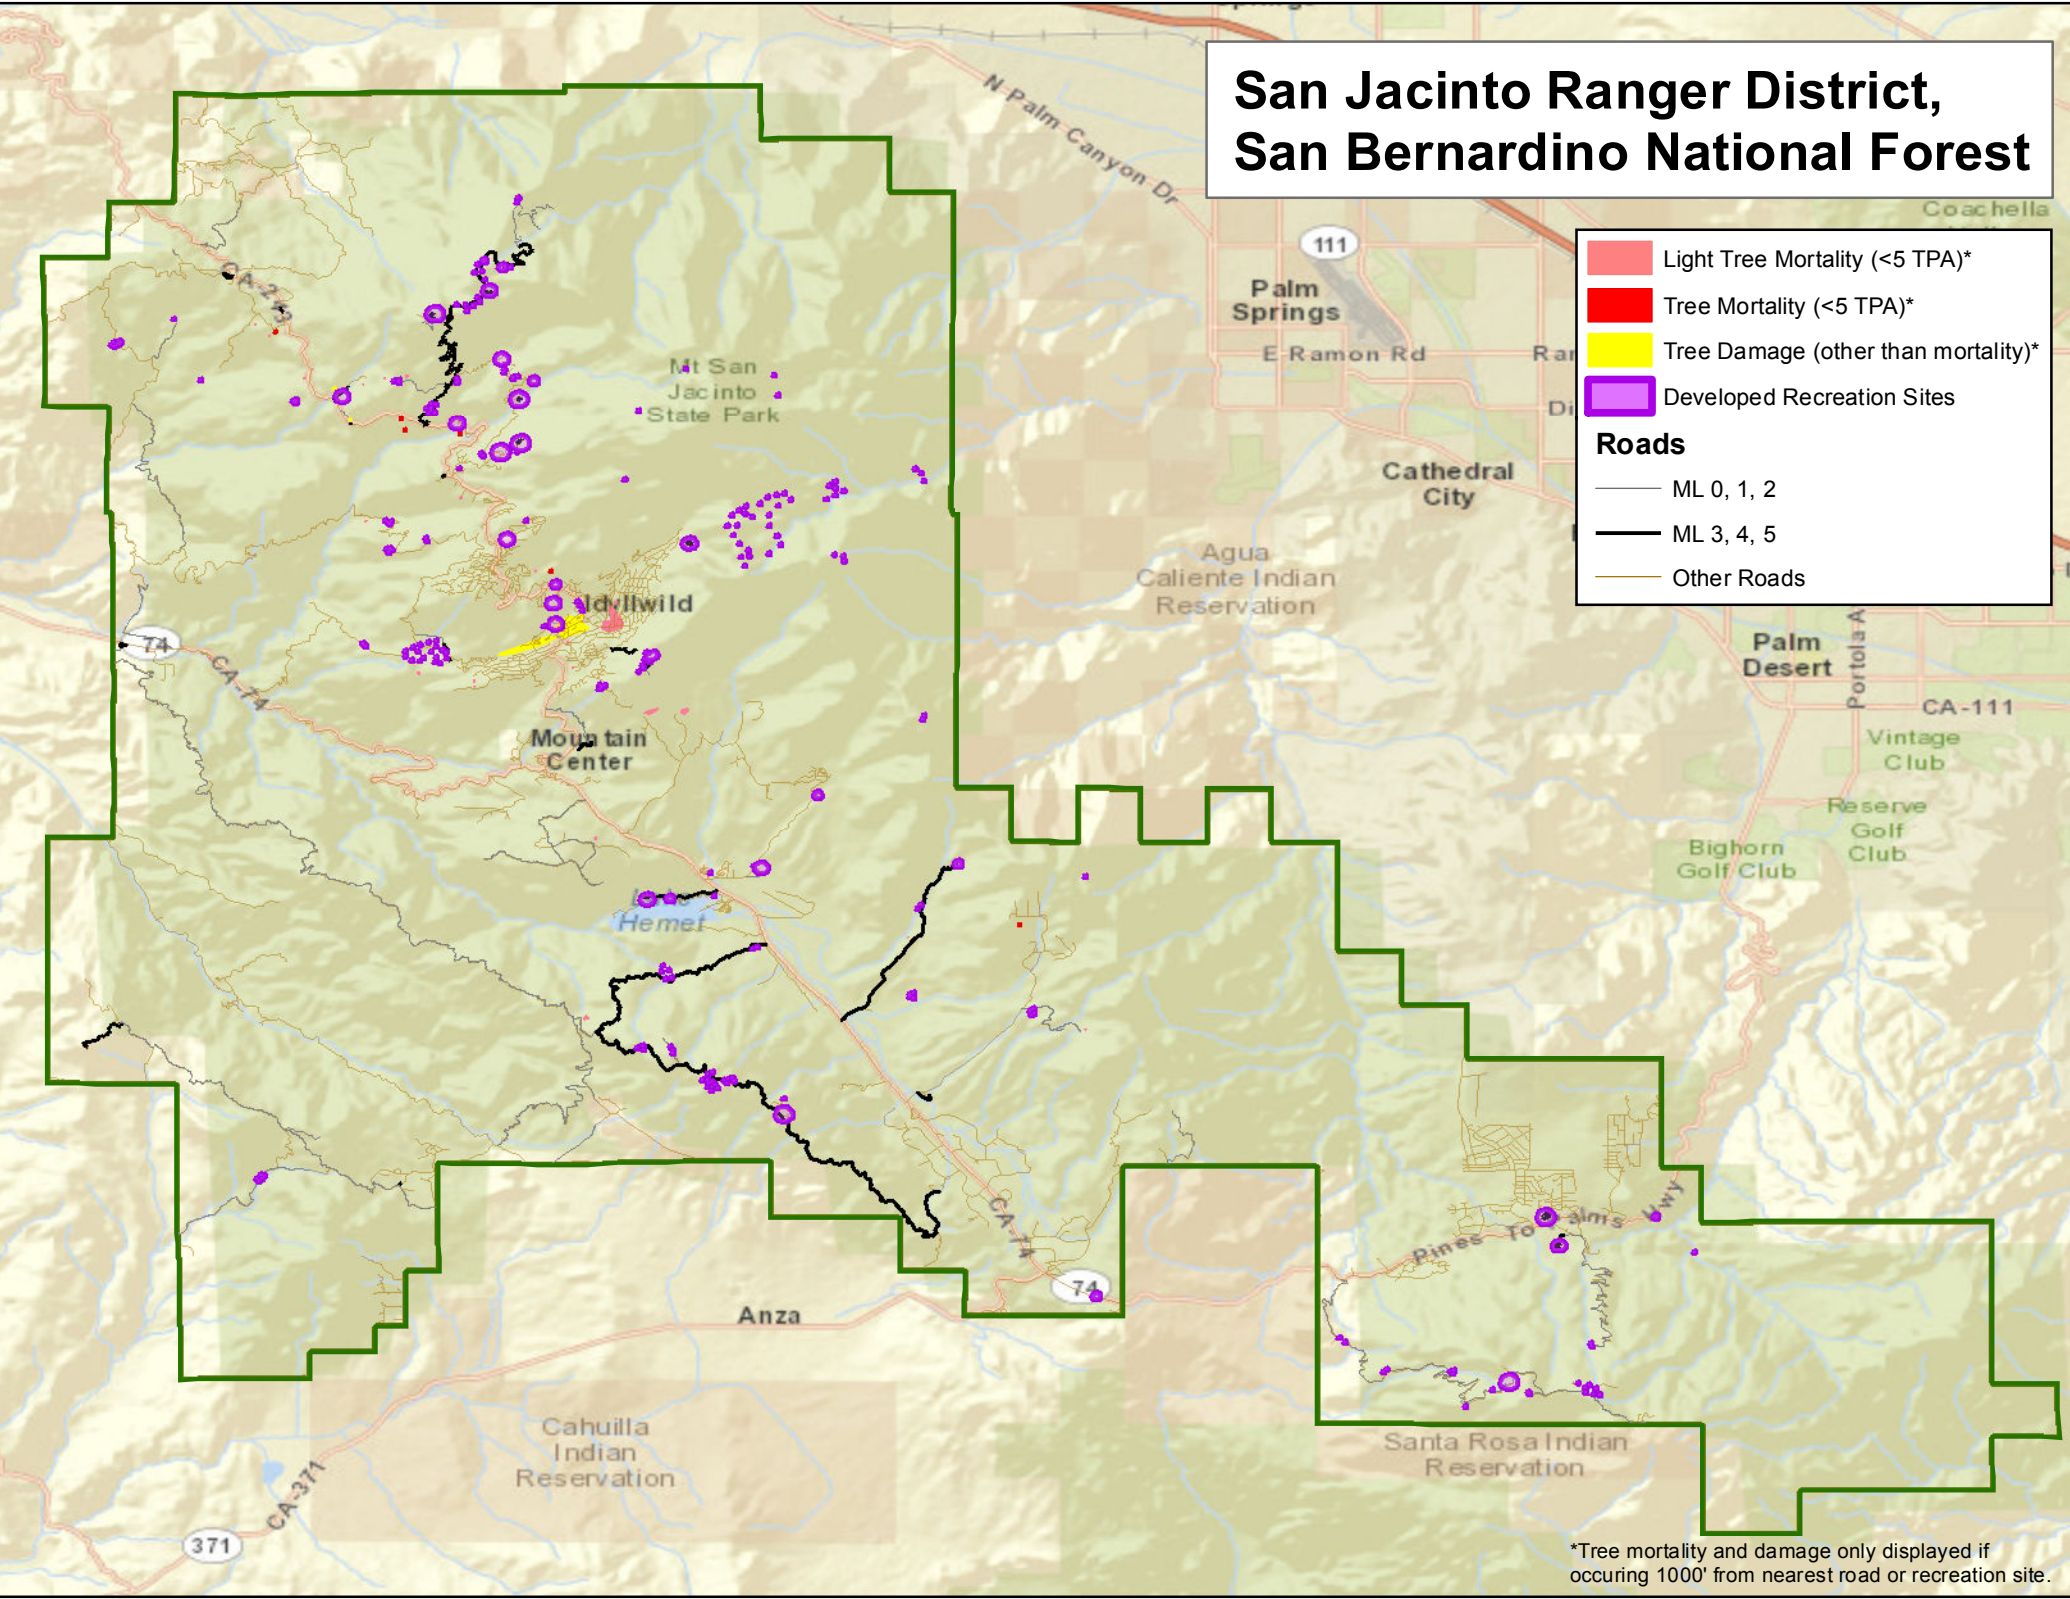

*Tree mortality and damage only displayed if occurring 1000' from nearest road or recreation site.

San Gorgonio Ranger District, San Bernardino National Forest

| | |
|--------------|-------------------------------------|
| | Light Tree Mortality (<5 TPA)* |
| | Tree Mortality (<5 TPA)* |
| | Tree Damage (other than mortality)* |
| | Developed Recreation Sites |
| Roads | |
| | ML 0, 1, 2 |
| | ML 3, 4, 5 |
| | Other Roads |

*Tree mortality and damage only displayed if occurring 1000' from nearest road or recreation site.

San Jacinto Ranger District, San Bernardino National Forest

*Tree mortality and damage only displayed if occurring 1000' from nearest road or recreation site.