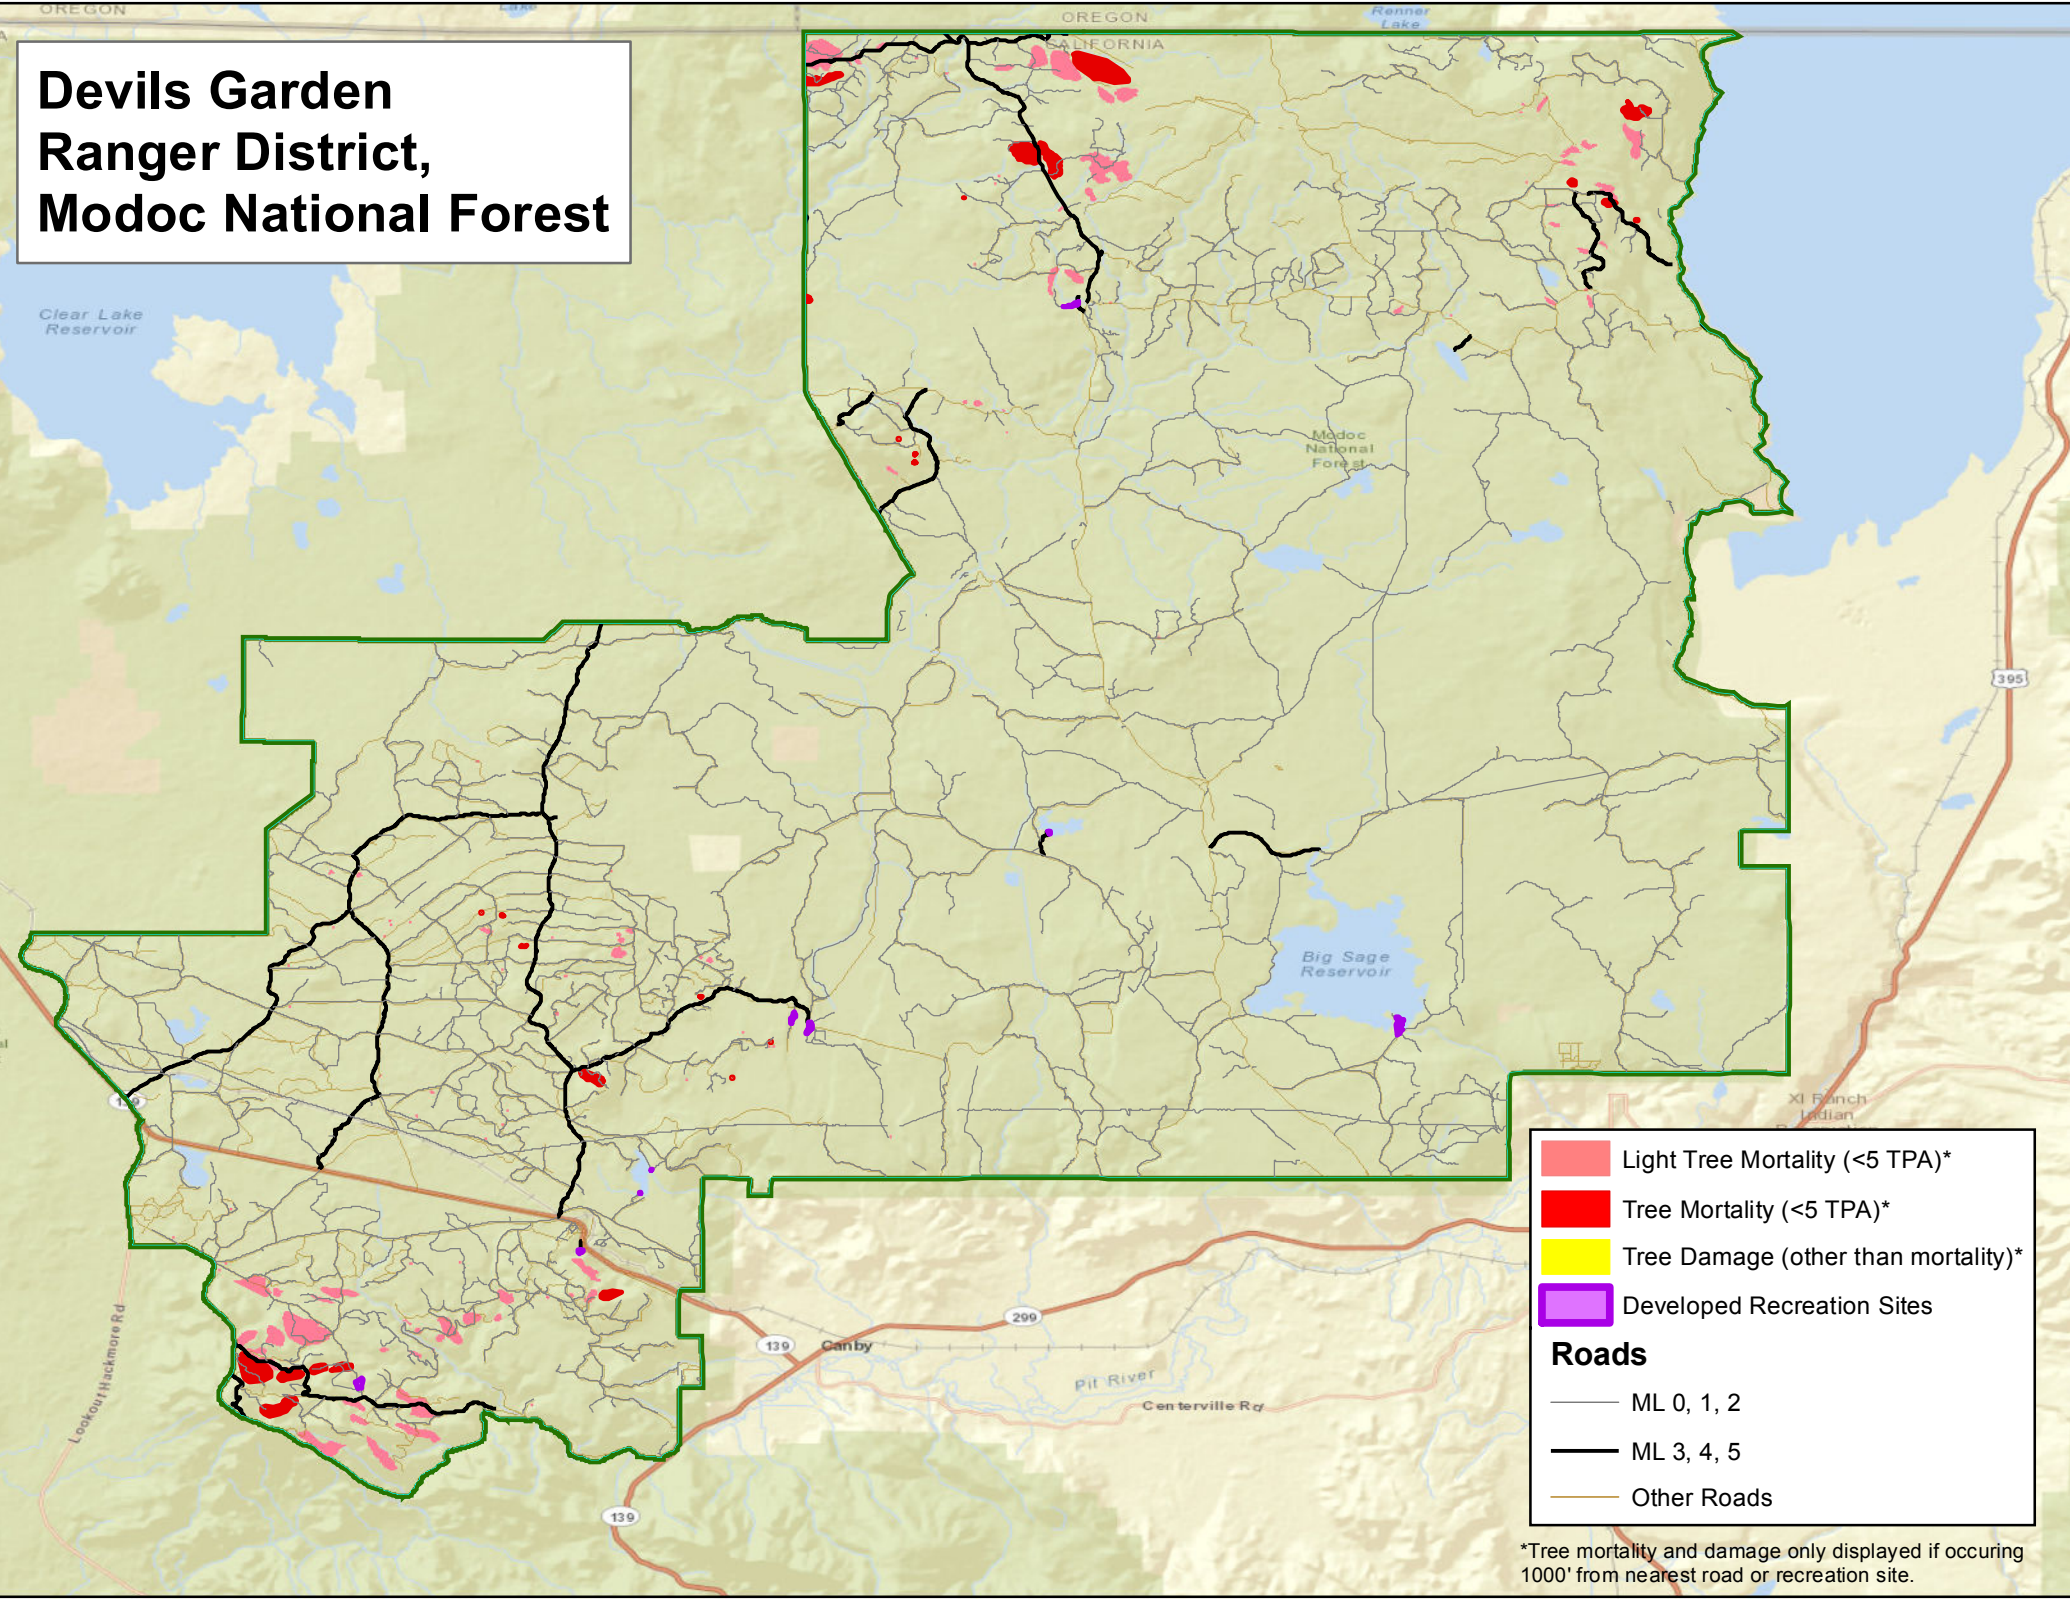

Devils Garden Ranger District, Modoc National Forest

*Tree mortality and damage only displayed if occurring 1000' from nearest road or recreation site.