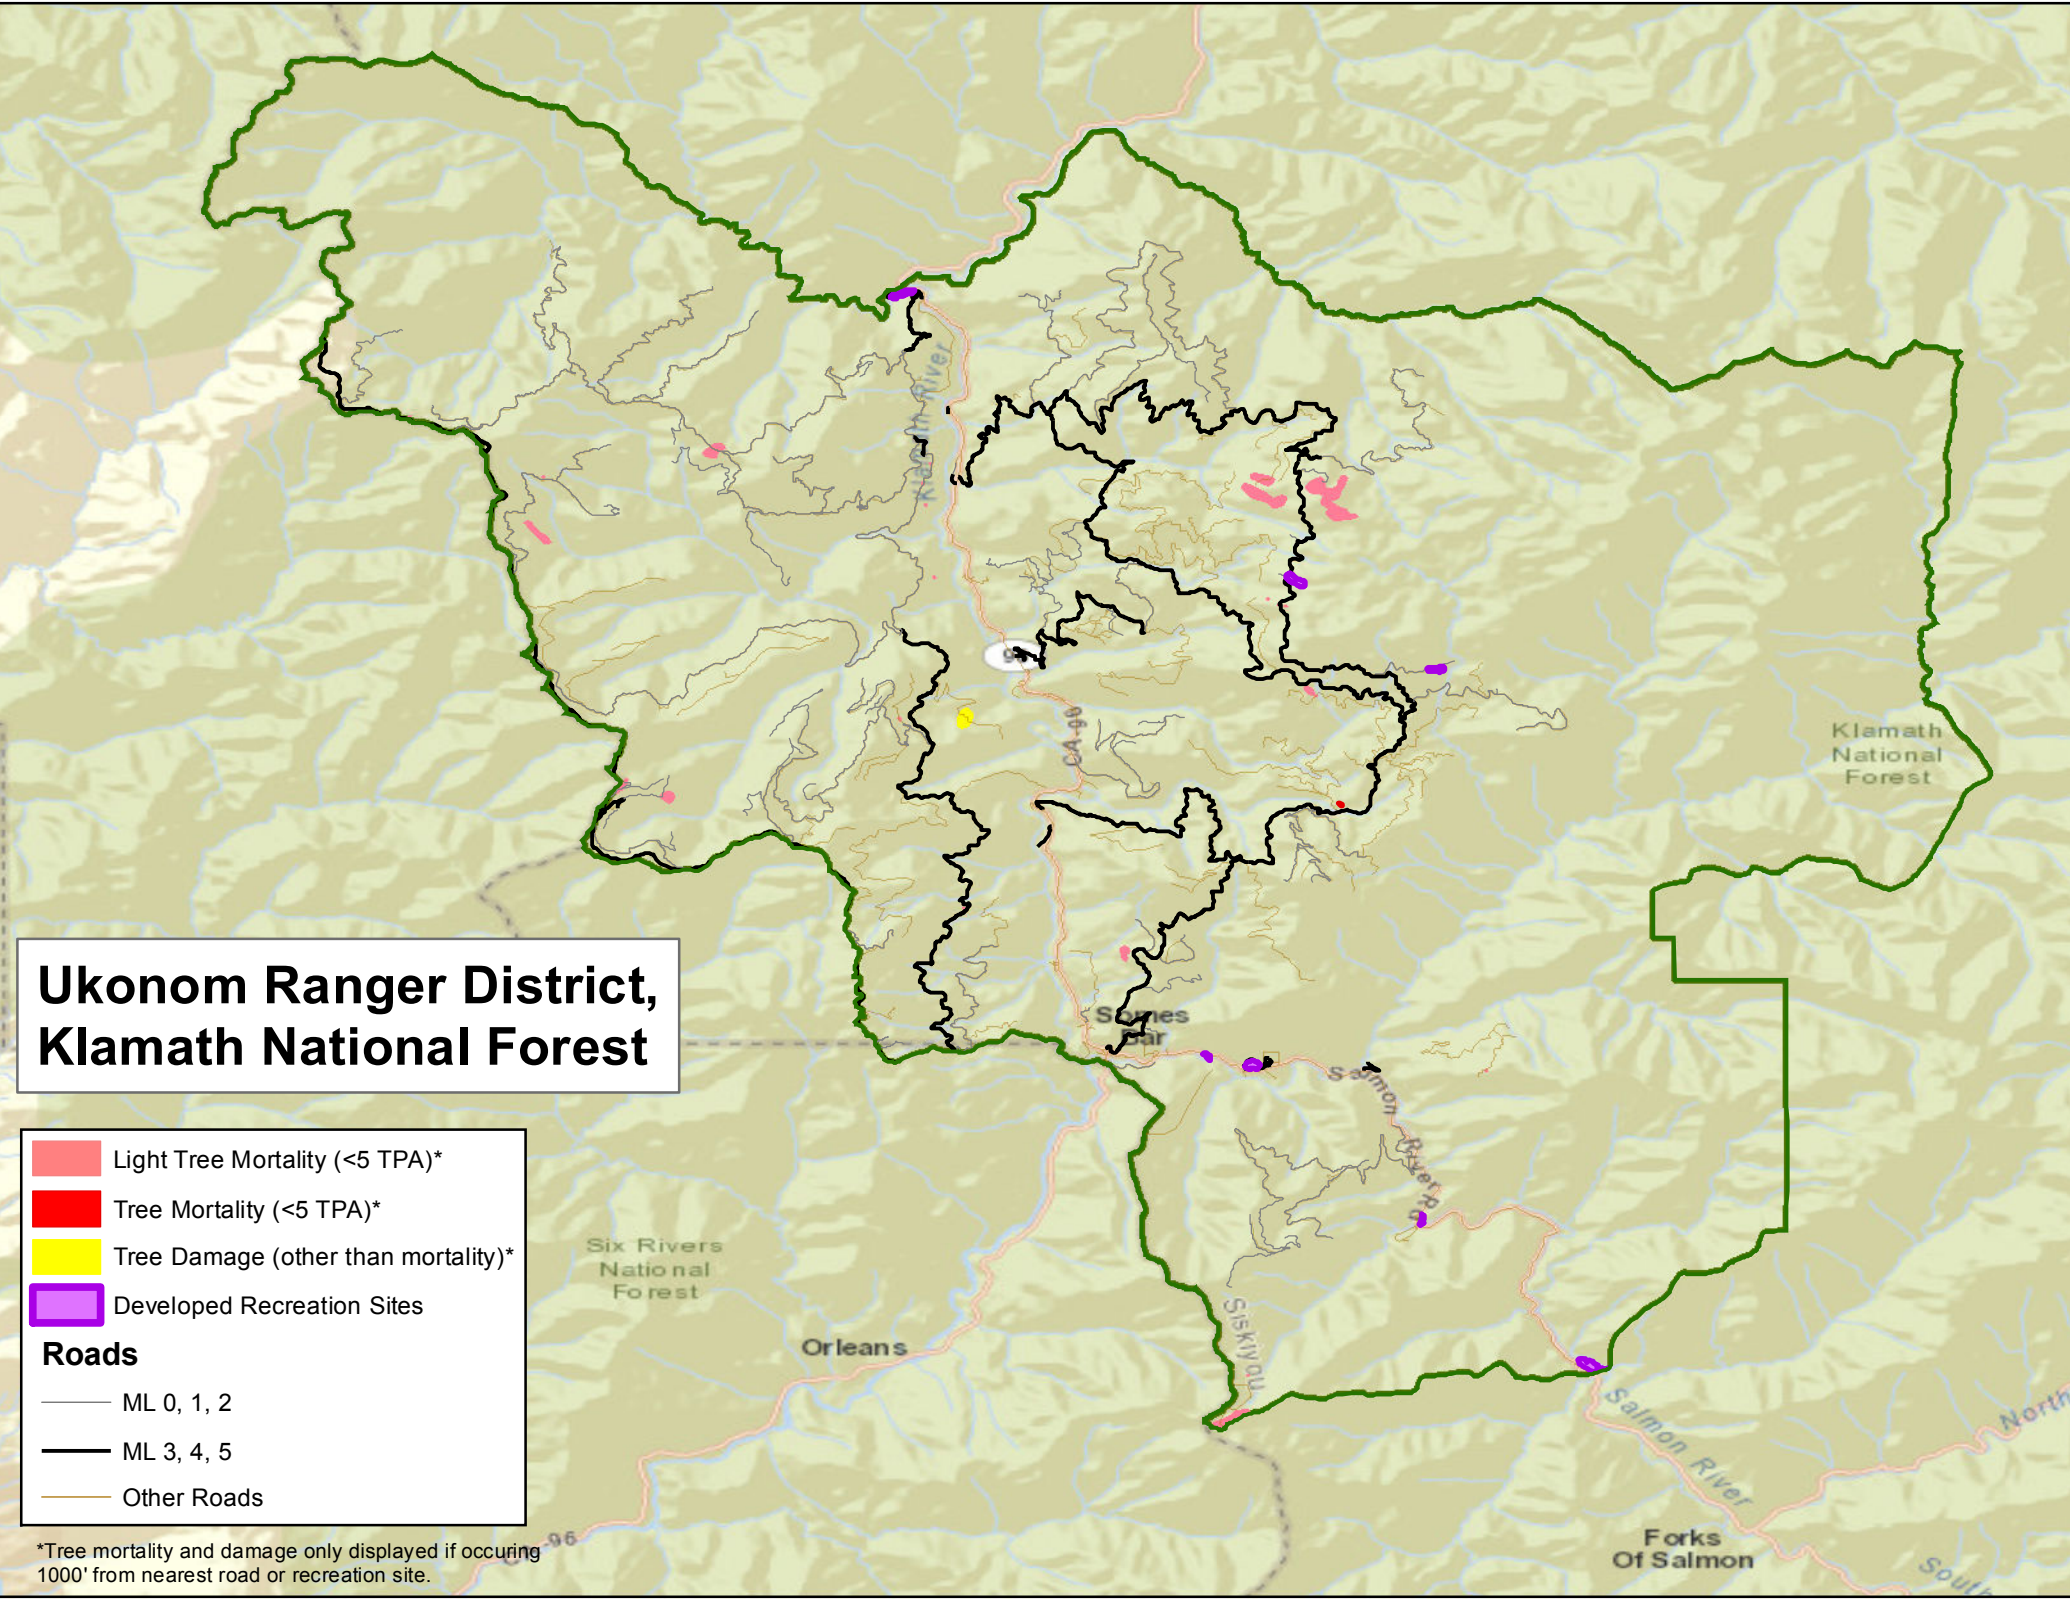

Ukonom Ranger District, Klamath National Forest

1. Light Tree Mortality (<5 TPA)*
   - Tree Mortality (<5 TPA)*
   - Tree Damage (other than mortality)*
   - Developed Recreation Sites
2. **Roads**
3. ML 0, 1, 2
   - ML 3, 4, 5
   - Other Roads

*Tree mortality and damage only displayed if occurring 1000' from nearest road or recreation site.