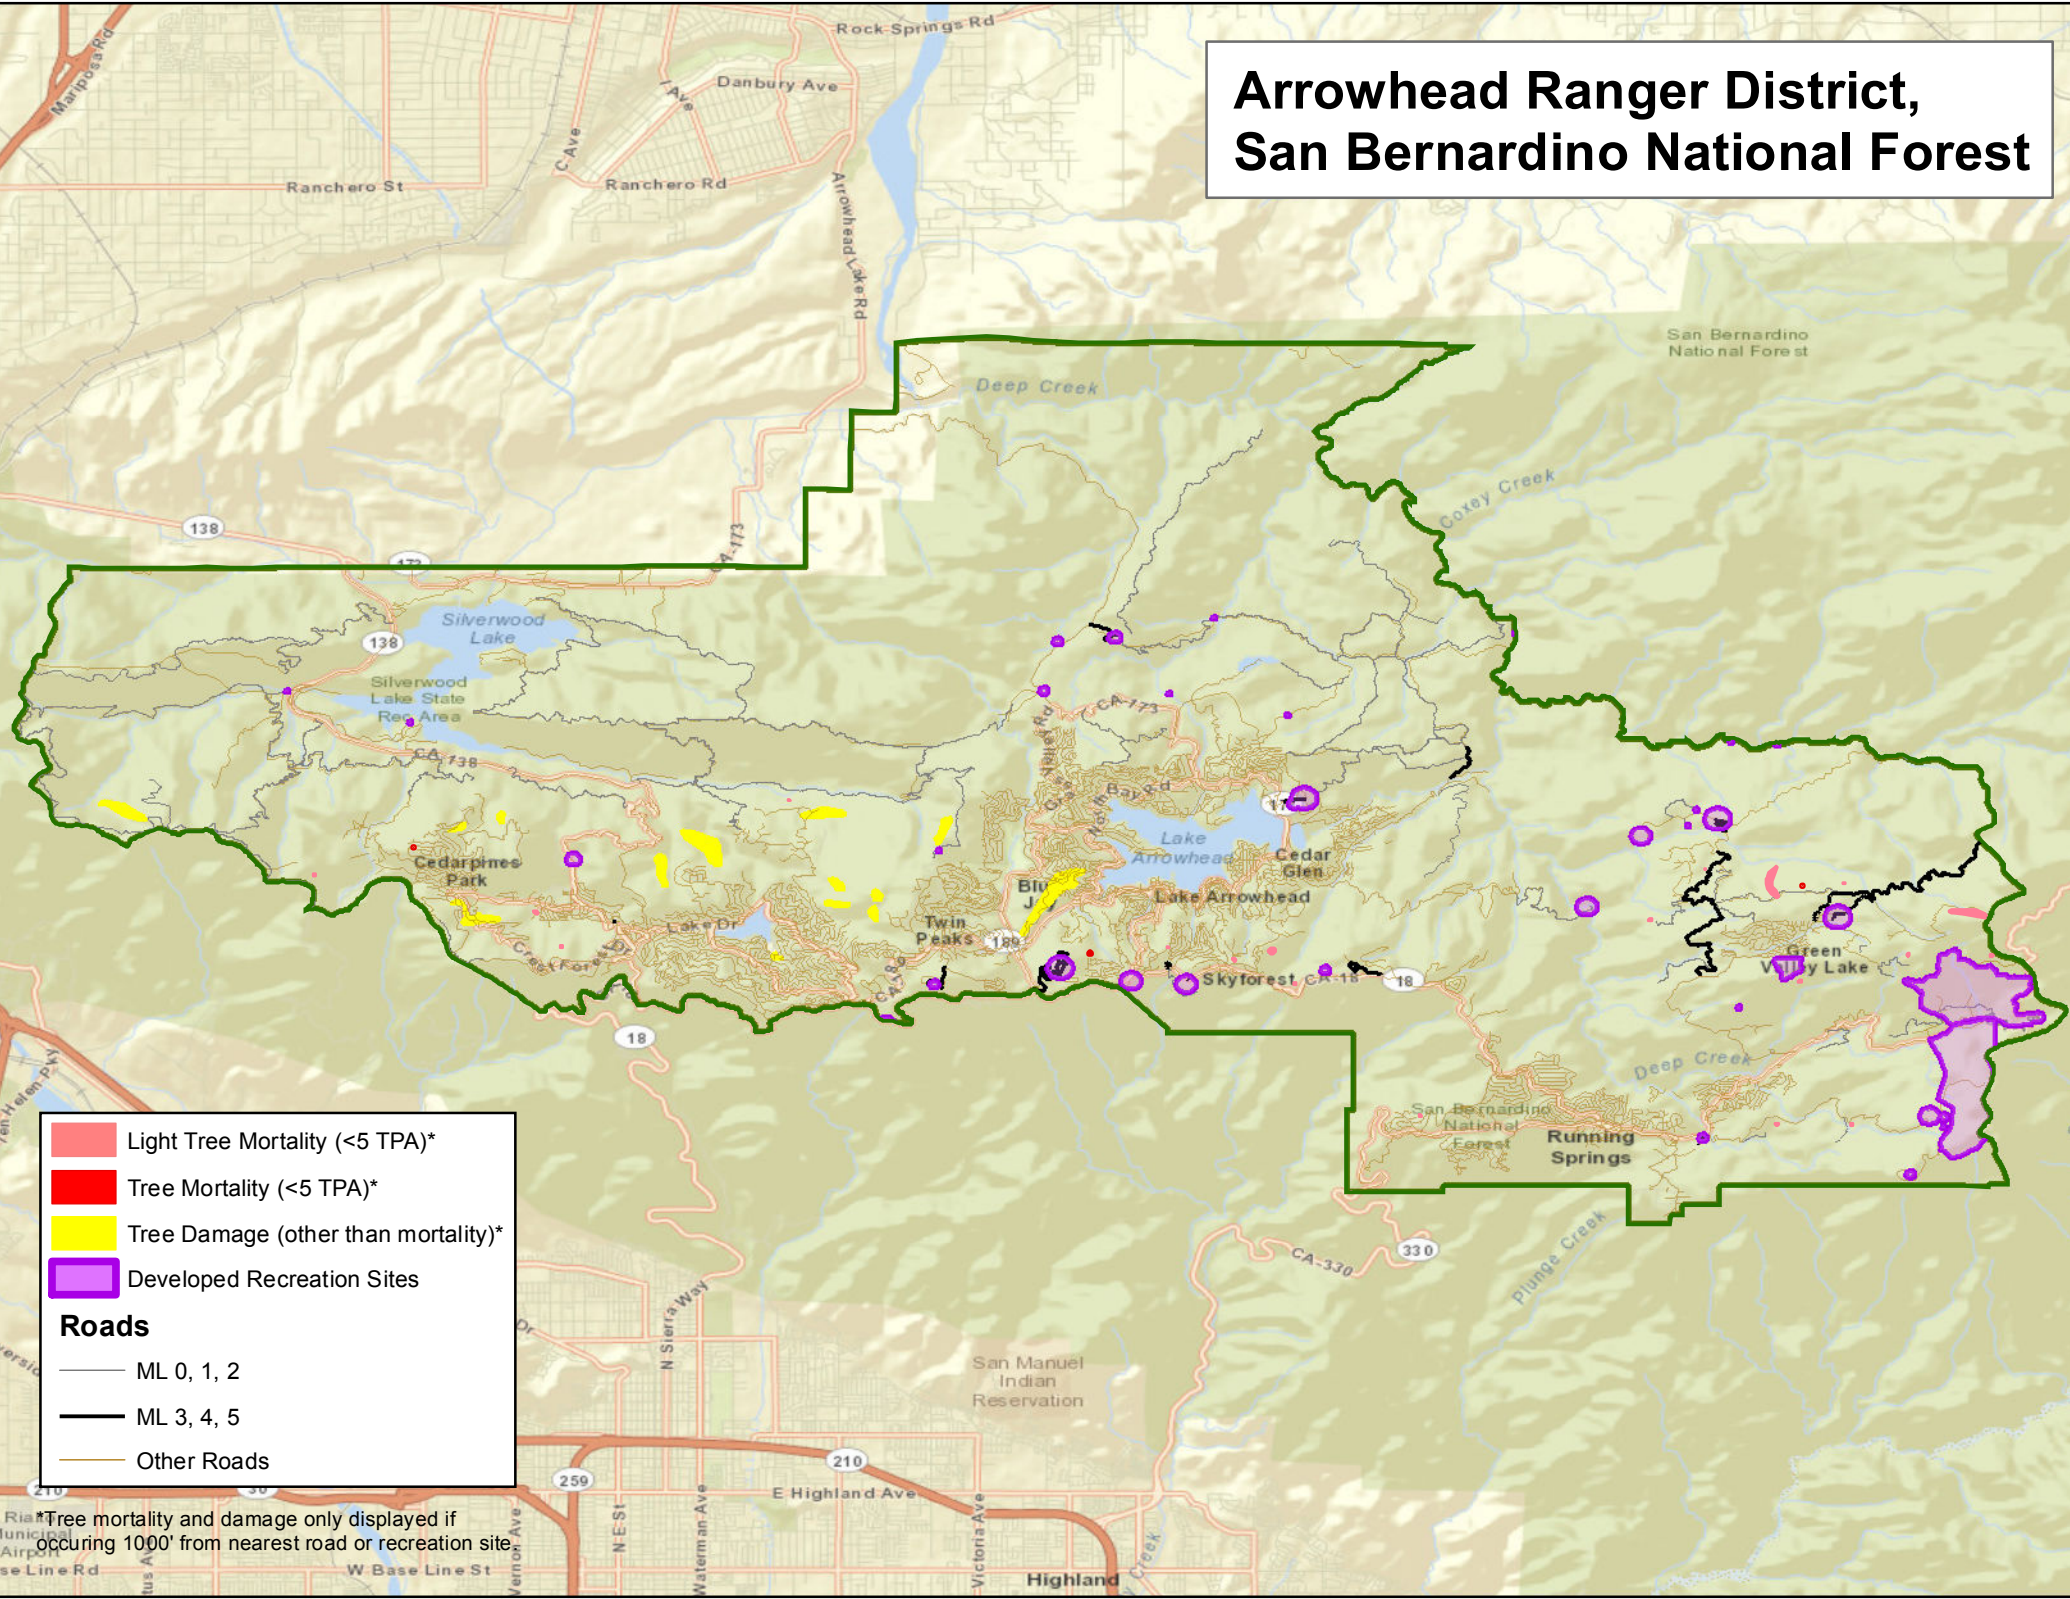

Arrowhead Ranger District, San Bernardino National Forest

*Tree mortality and damage only displayed if occurring 1000' from nearest road or recreation site

Big Bear Ranger District, San Bernardino National Forest