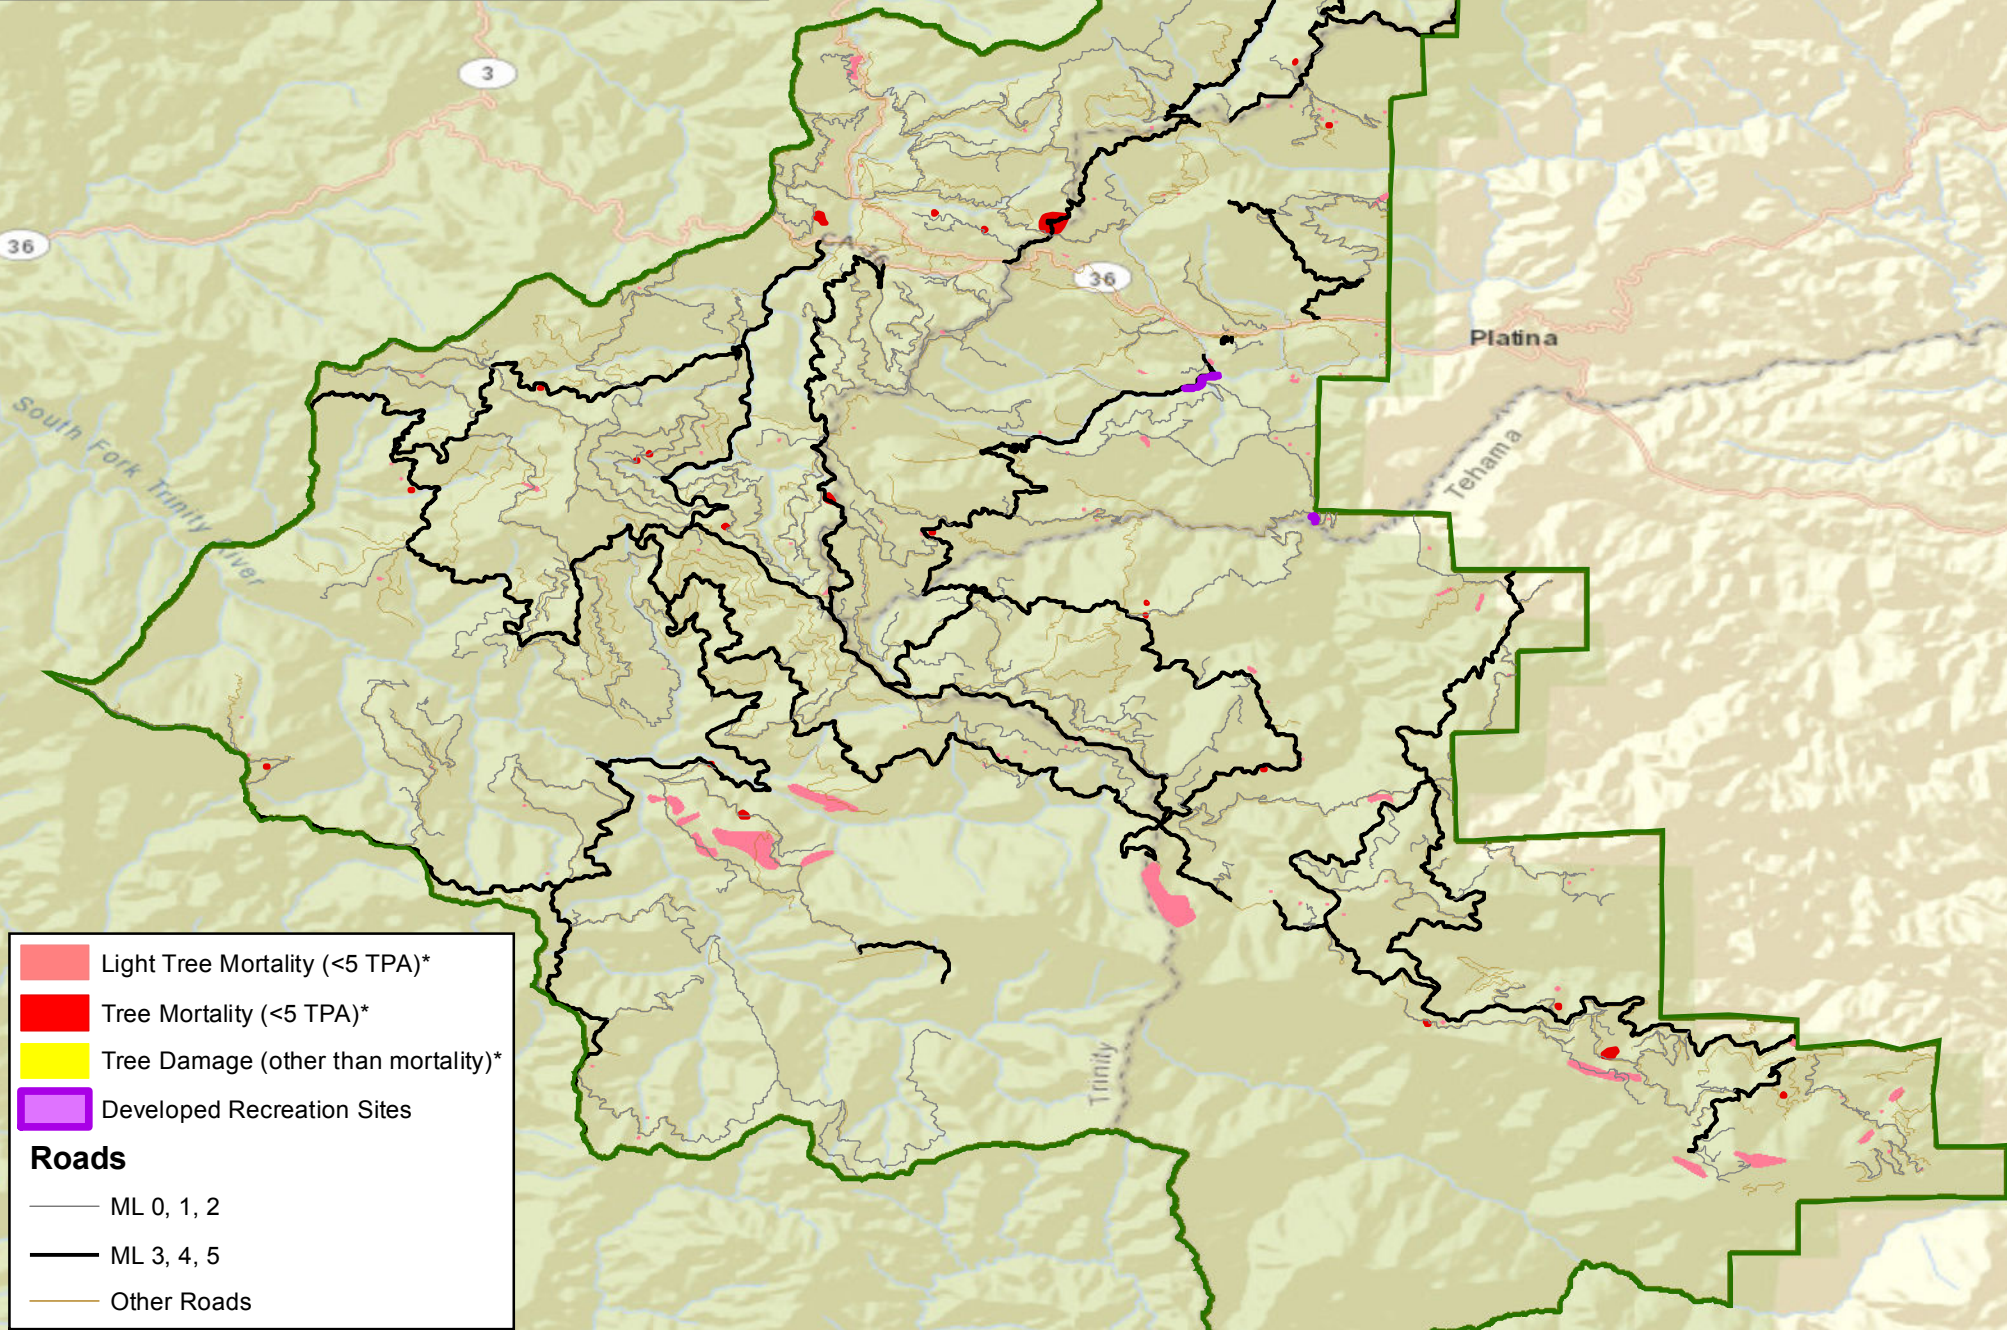

*Tree mortality and damage only displayed if occurring 1000' from nearest road or recreation site.

Weaverville Ranger District, Shasta-Trinity National Forest

Yolla Bolla Ranger District, Shasta-Trinity National Forest