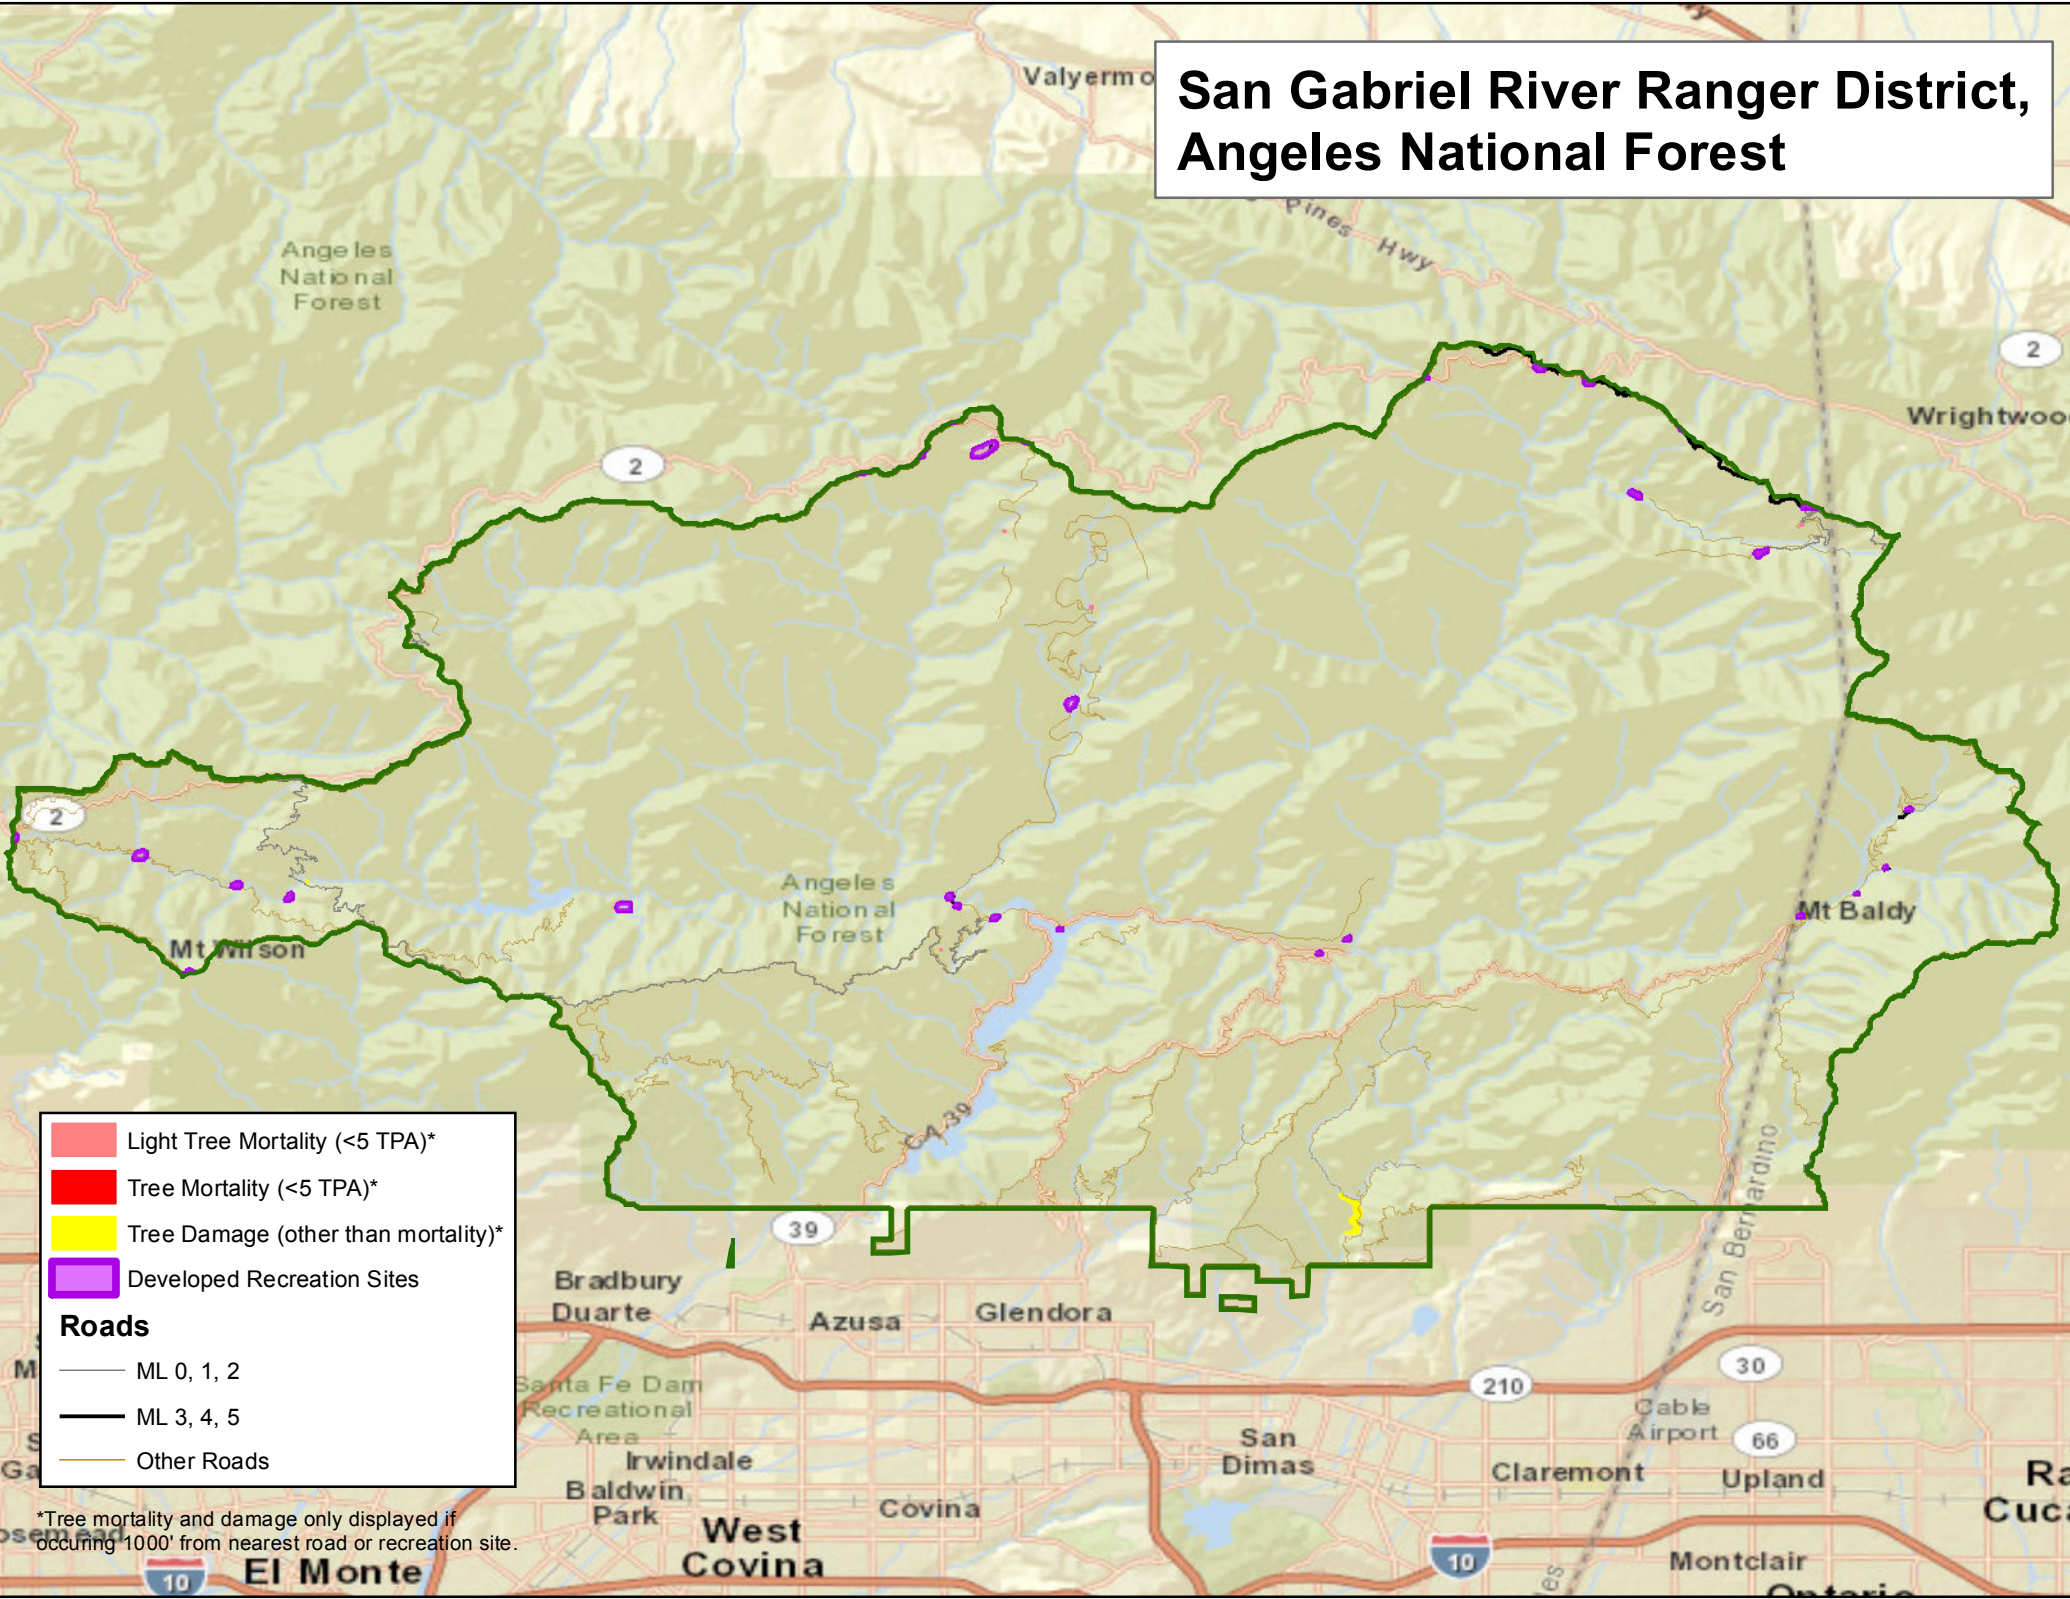

*Tree mortality and damage only displayed if occurring 1000' from nearest road or recreation site.

San Gabriel River Ranger District, Angeles National Forest

- Light Tree Mortality (<5 TPA)*
- Tree Mortality (<5 TPA)*
- Tree Damage (other than mortality)*
- Developed Recreation Sites