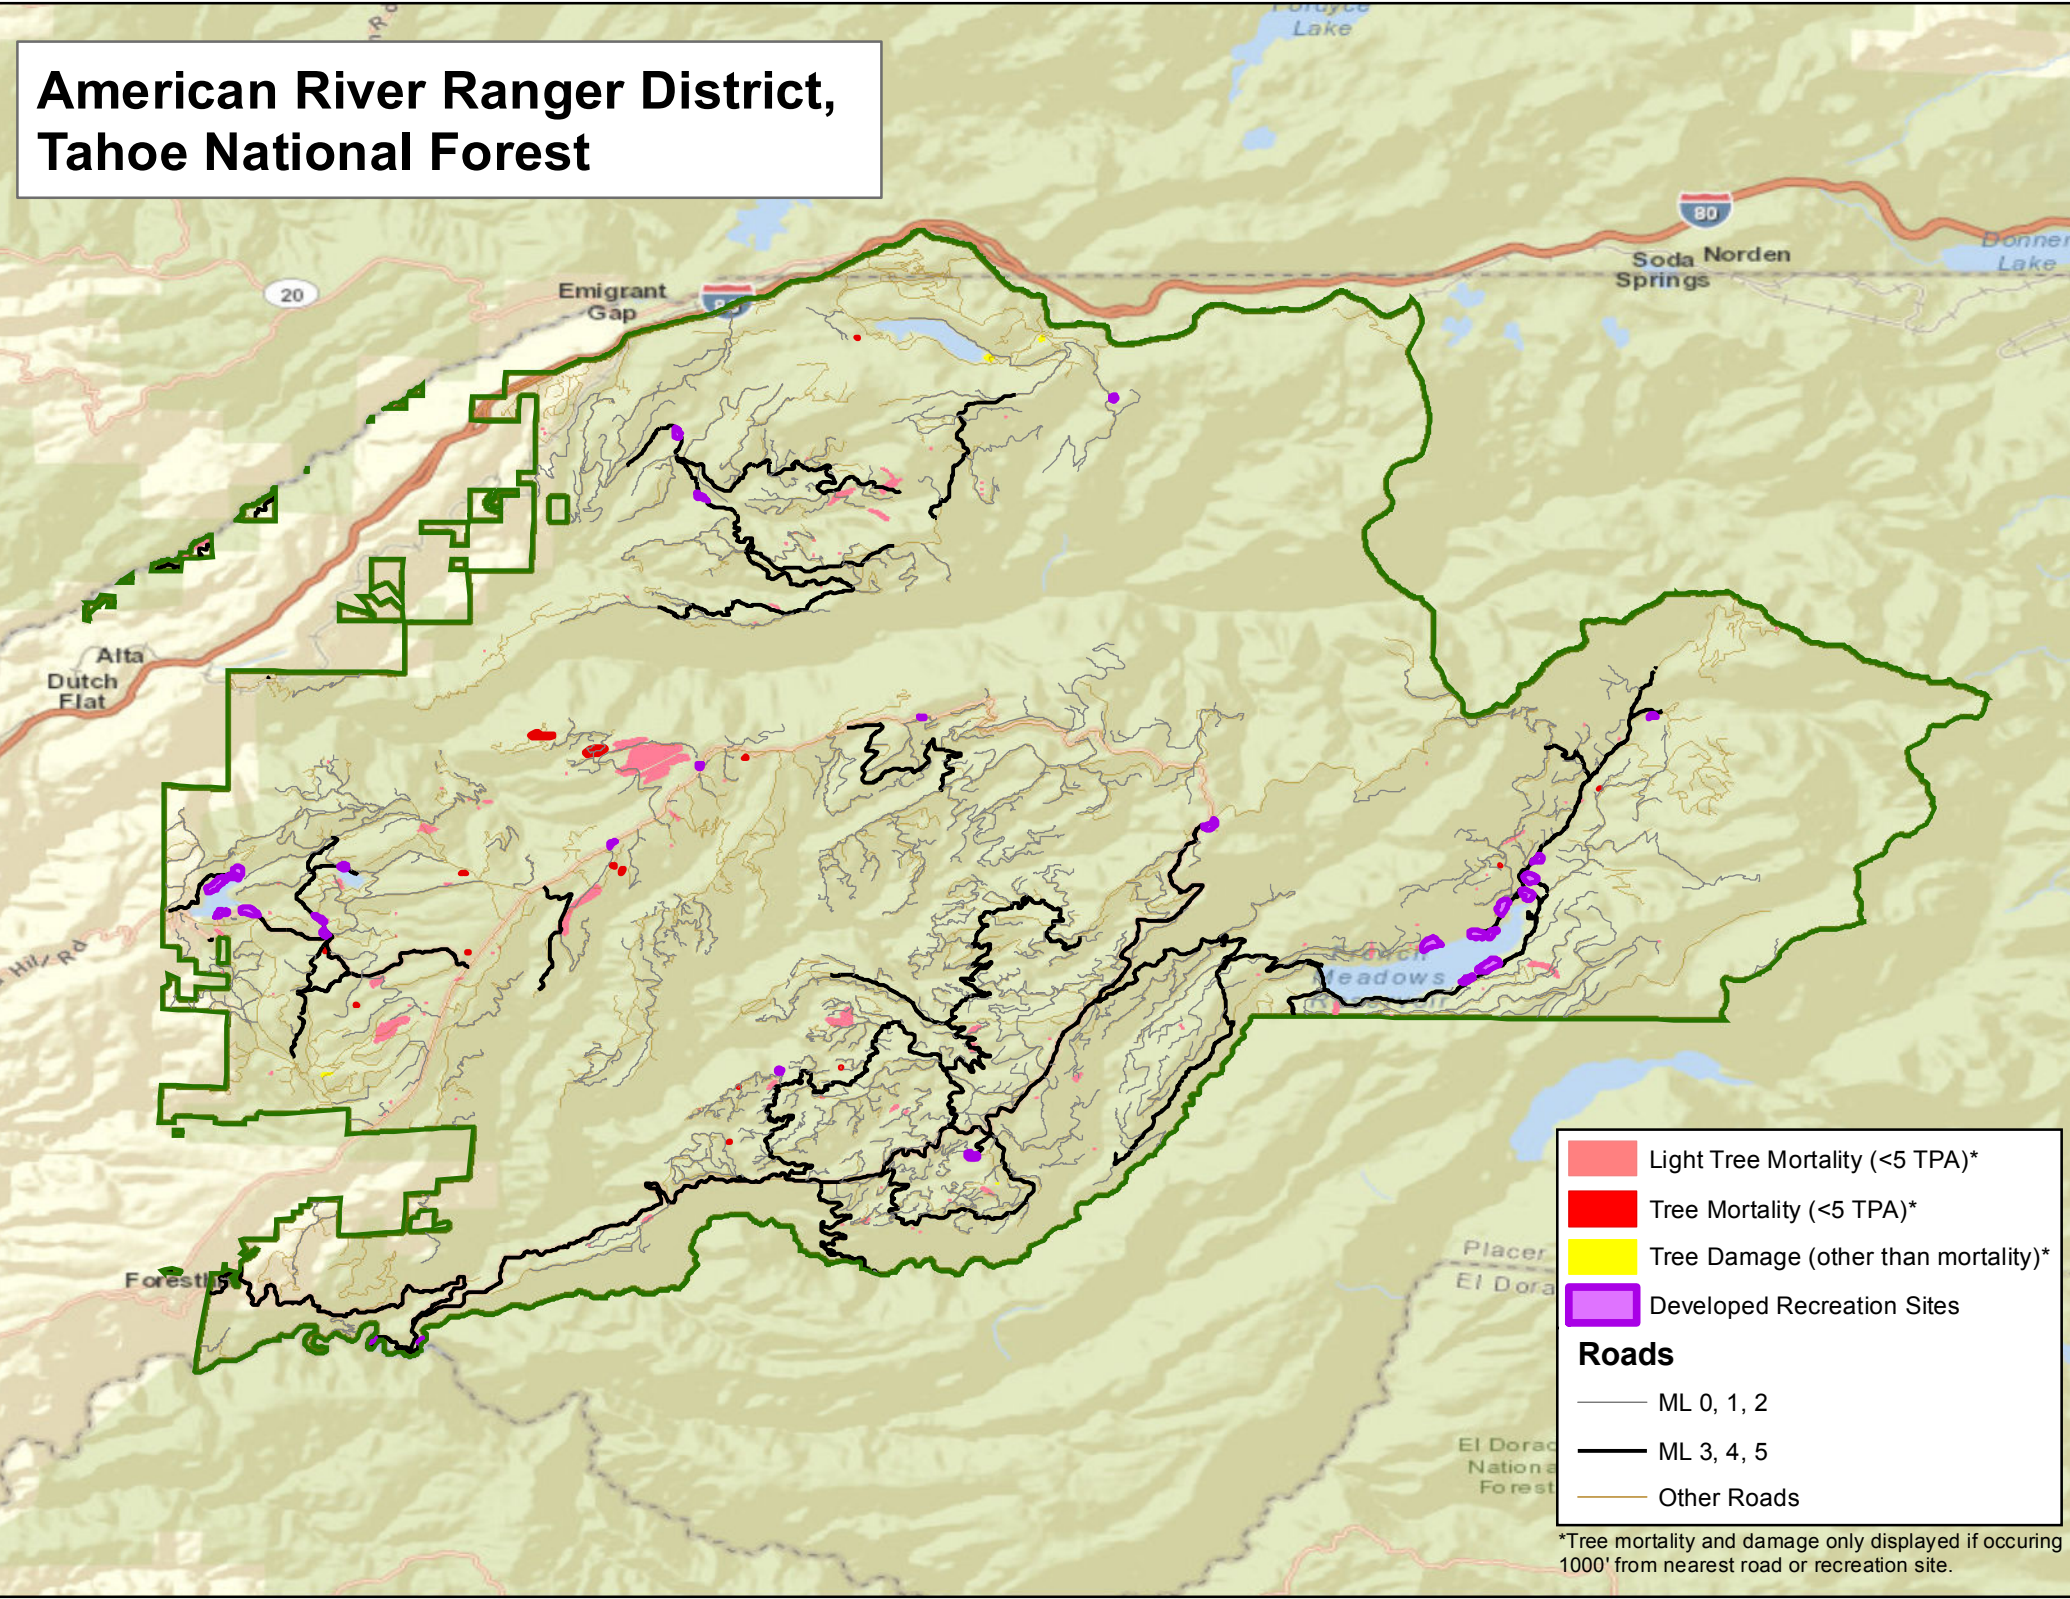

American River Ranger District, Tahoe National Forest

*Tree mortality and damage only displayed if occurring 1000' from nearest road or recreation site.