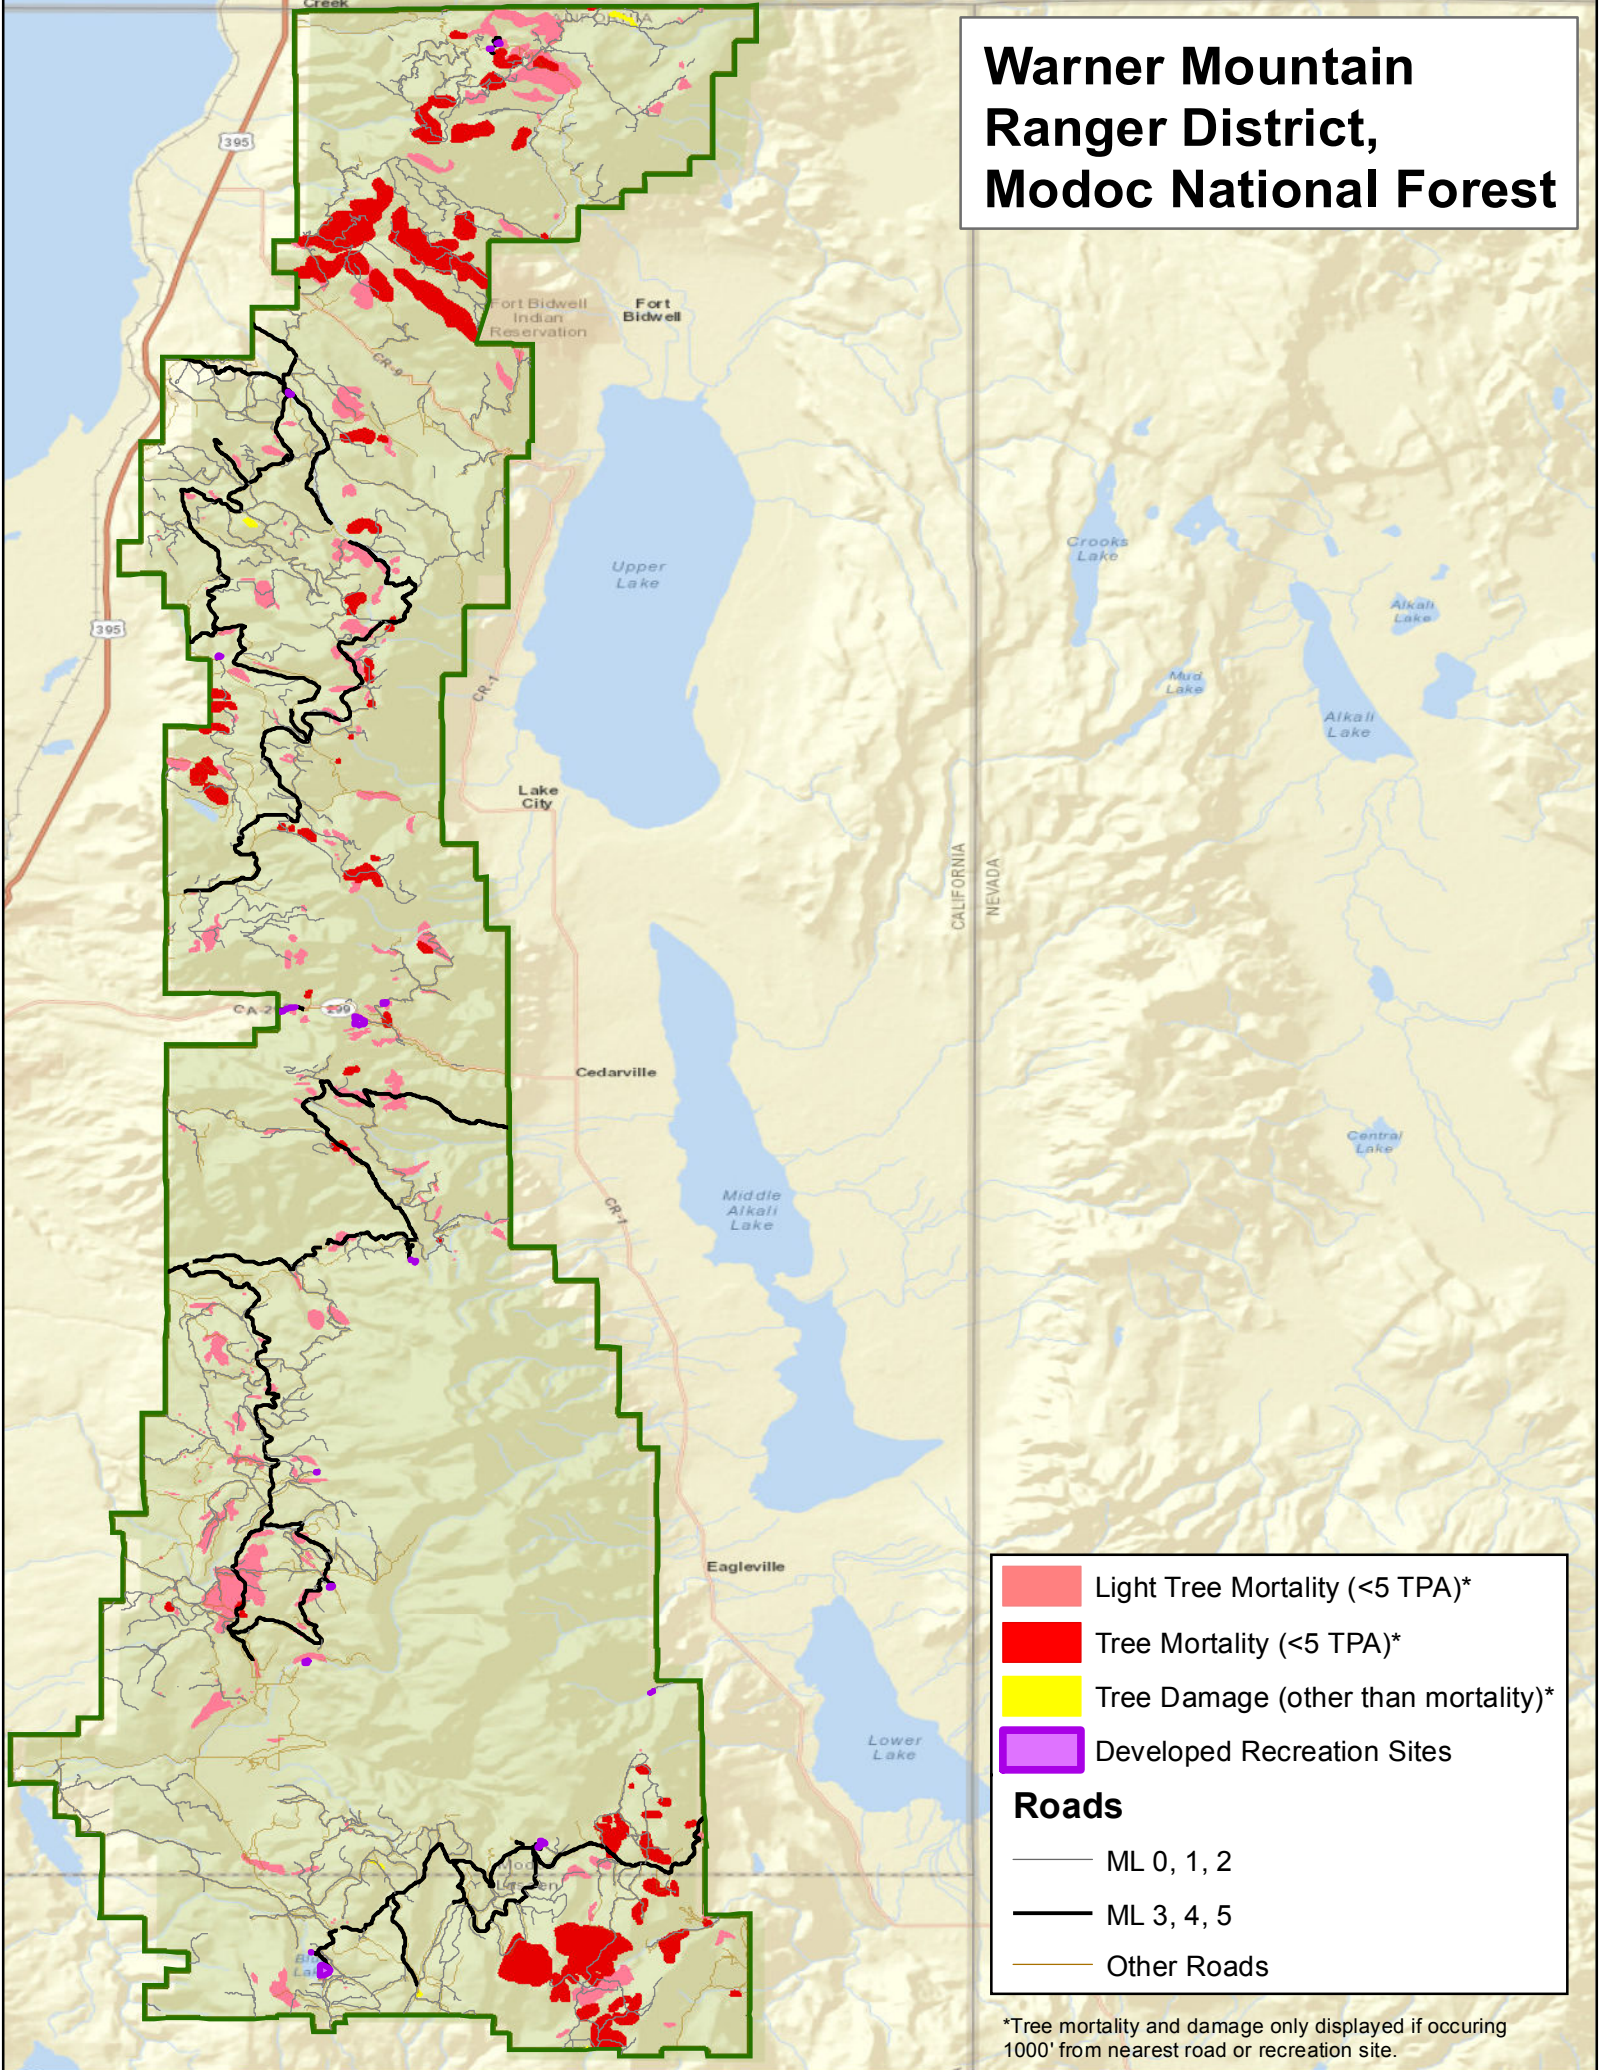

Warner Mountain Ranger District, Modoc National Forest

	Light Tree Mortality (<5 TPA)*
	Tree Mortality (<5 TPA)*
	Tree Damage (other than mortality)*
	Developed Recreation Sites
Roads	
	ML 0, 1, 2
	ML 3, 4, 5
	Other Roads

*Tree mortality and damage only displayed if occurring 1000' from nearest road or recreation site.