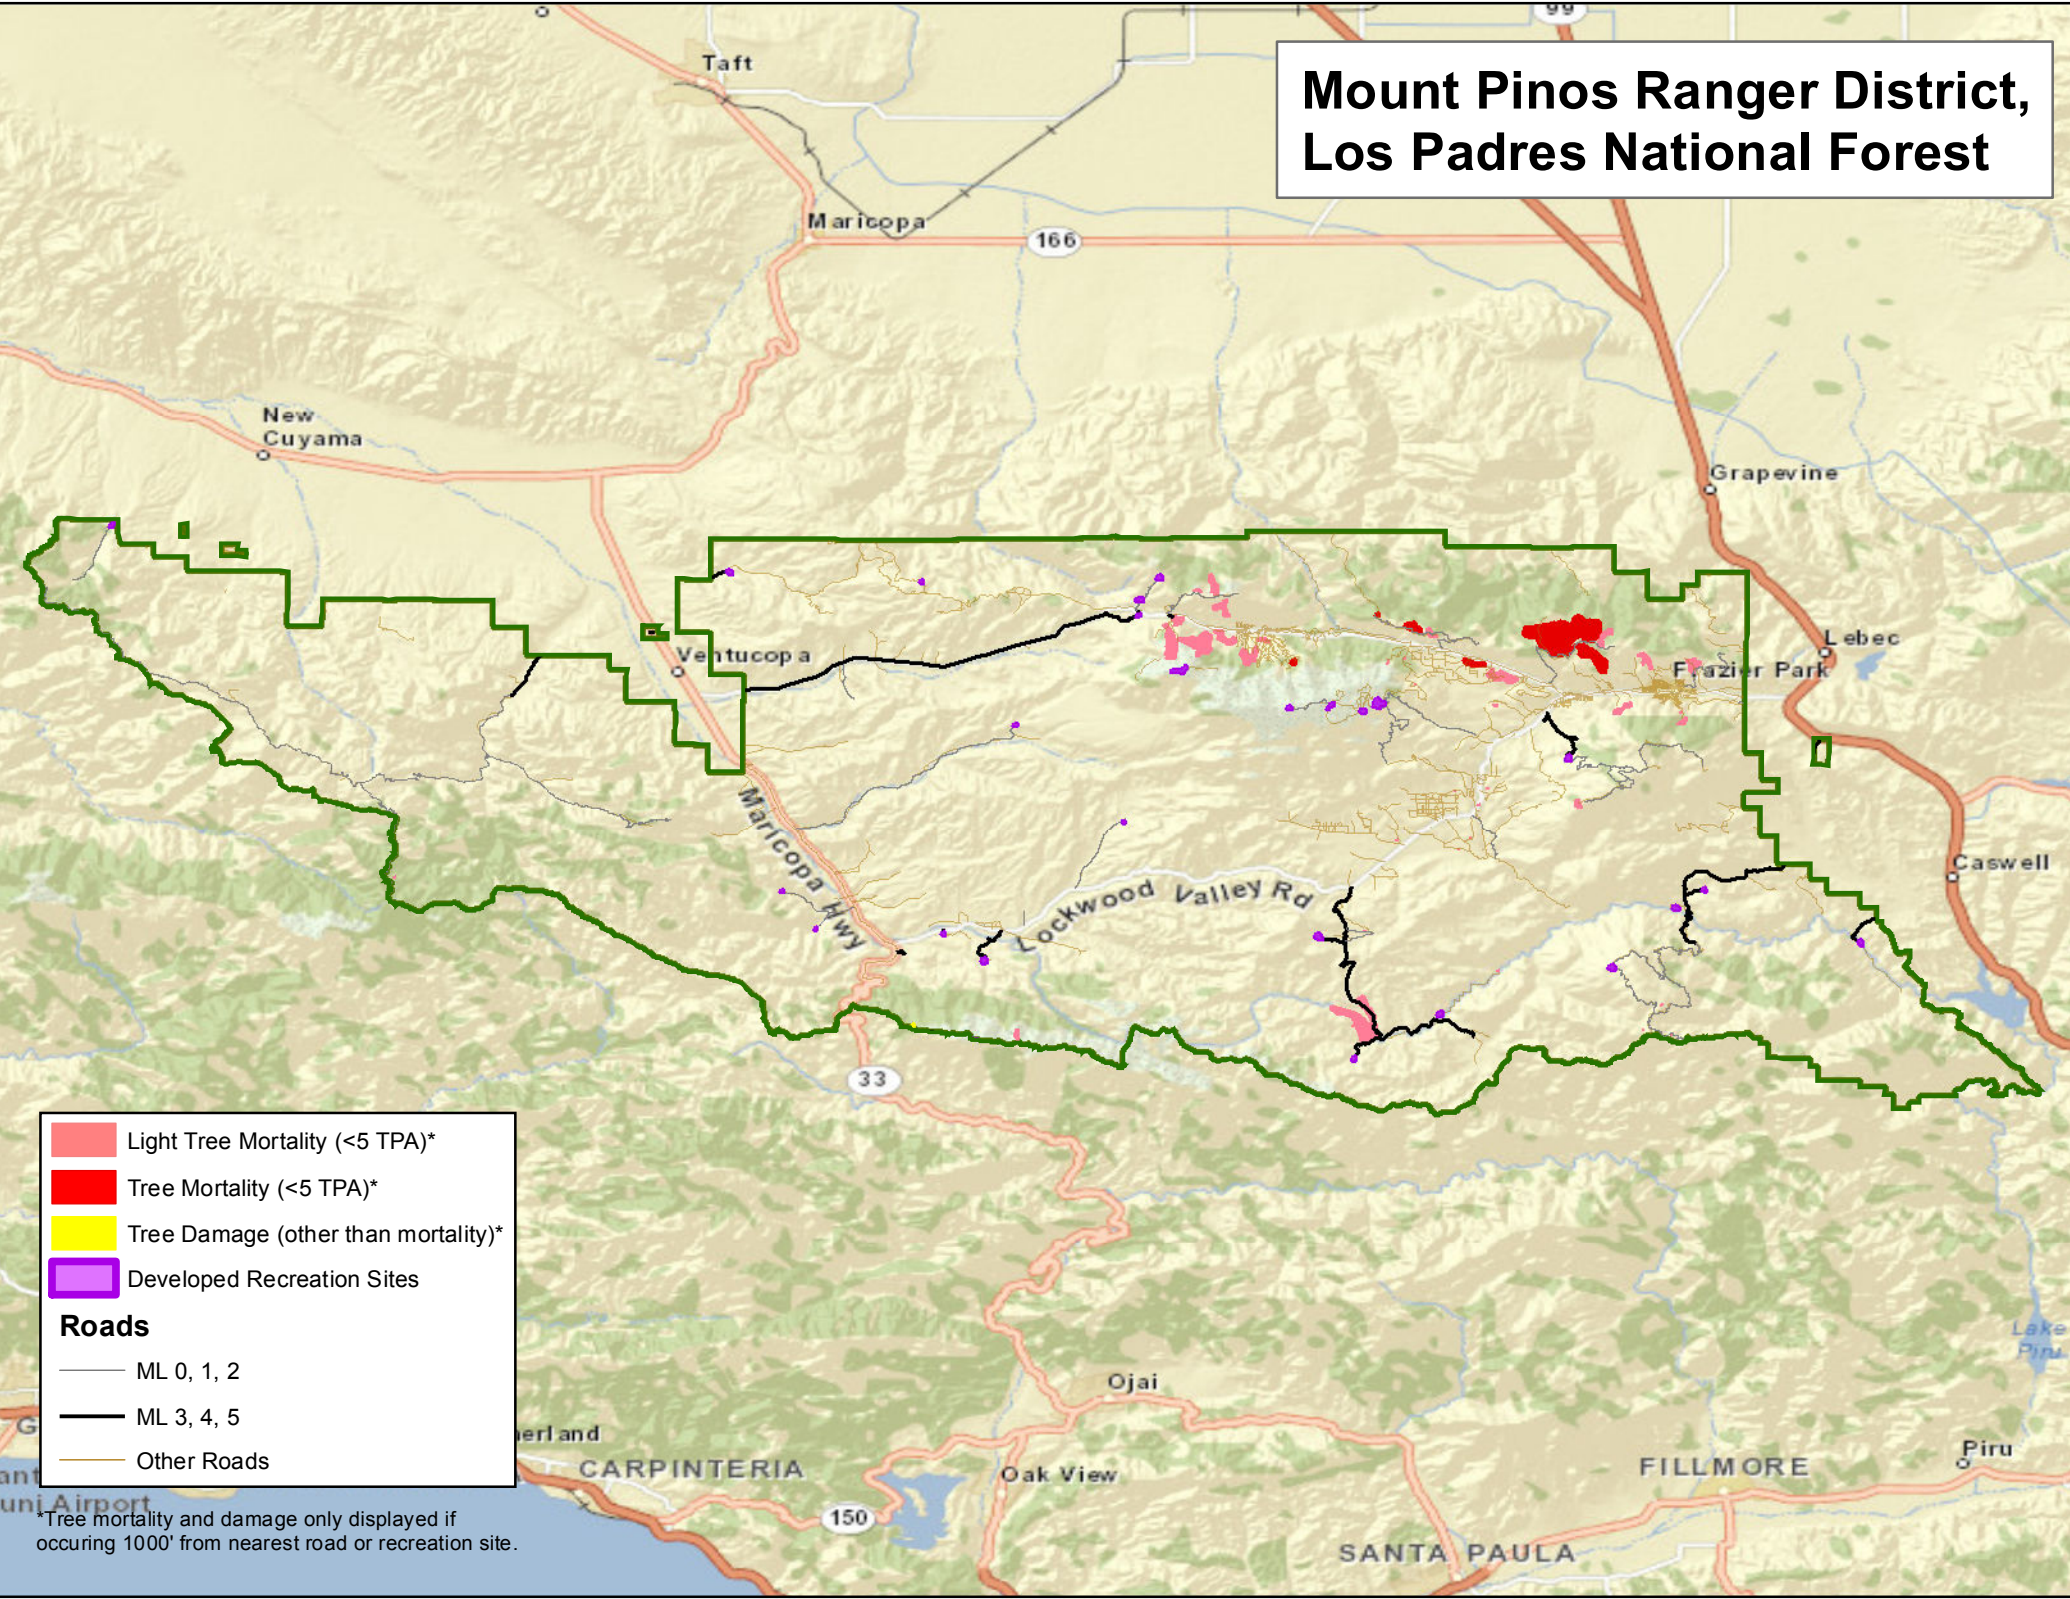

*Tree mortality and damage only displayed if occurring 1000' from nearest road or recreation site.

Eagle Lake Ranger District, Lassen National Forest

- Light Tree Mortality (<5 TPA)*
- Tree Mortality (<5 TPA)*
- Tree Damage (other than mortality)*
- Developed Recreation Sites

*Tree mortality and damage only displayed if occurring 1000' from nearest road or recreation site.

Monterey Ranger District, Los Padres National Forest

Light Tree Mortality (<5 TPA)*
 Tree Mortality (<5 TPA)*
 Tree Damage (other than mortality)*
 Developed Recreation Sites
Roads
 ML 0, 1, 2
 ML 3, 4, 5
 Other Roads

*Tree mortality and damage only displayed if occurring 1000' from nearest road or recreation site.

Mount Pinos Ranger District, Los Padres National Forest

- Light Tree Mortality (<5 TPA)*
 - Tree Mortality (<5 TPA)*
 - Tree Damage (other than mortality)*
 - Developed Recreation Sites
- Roads**
- ML 0, 1, 2
 - ML 3, 4, 5
 - Other Roads