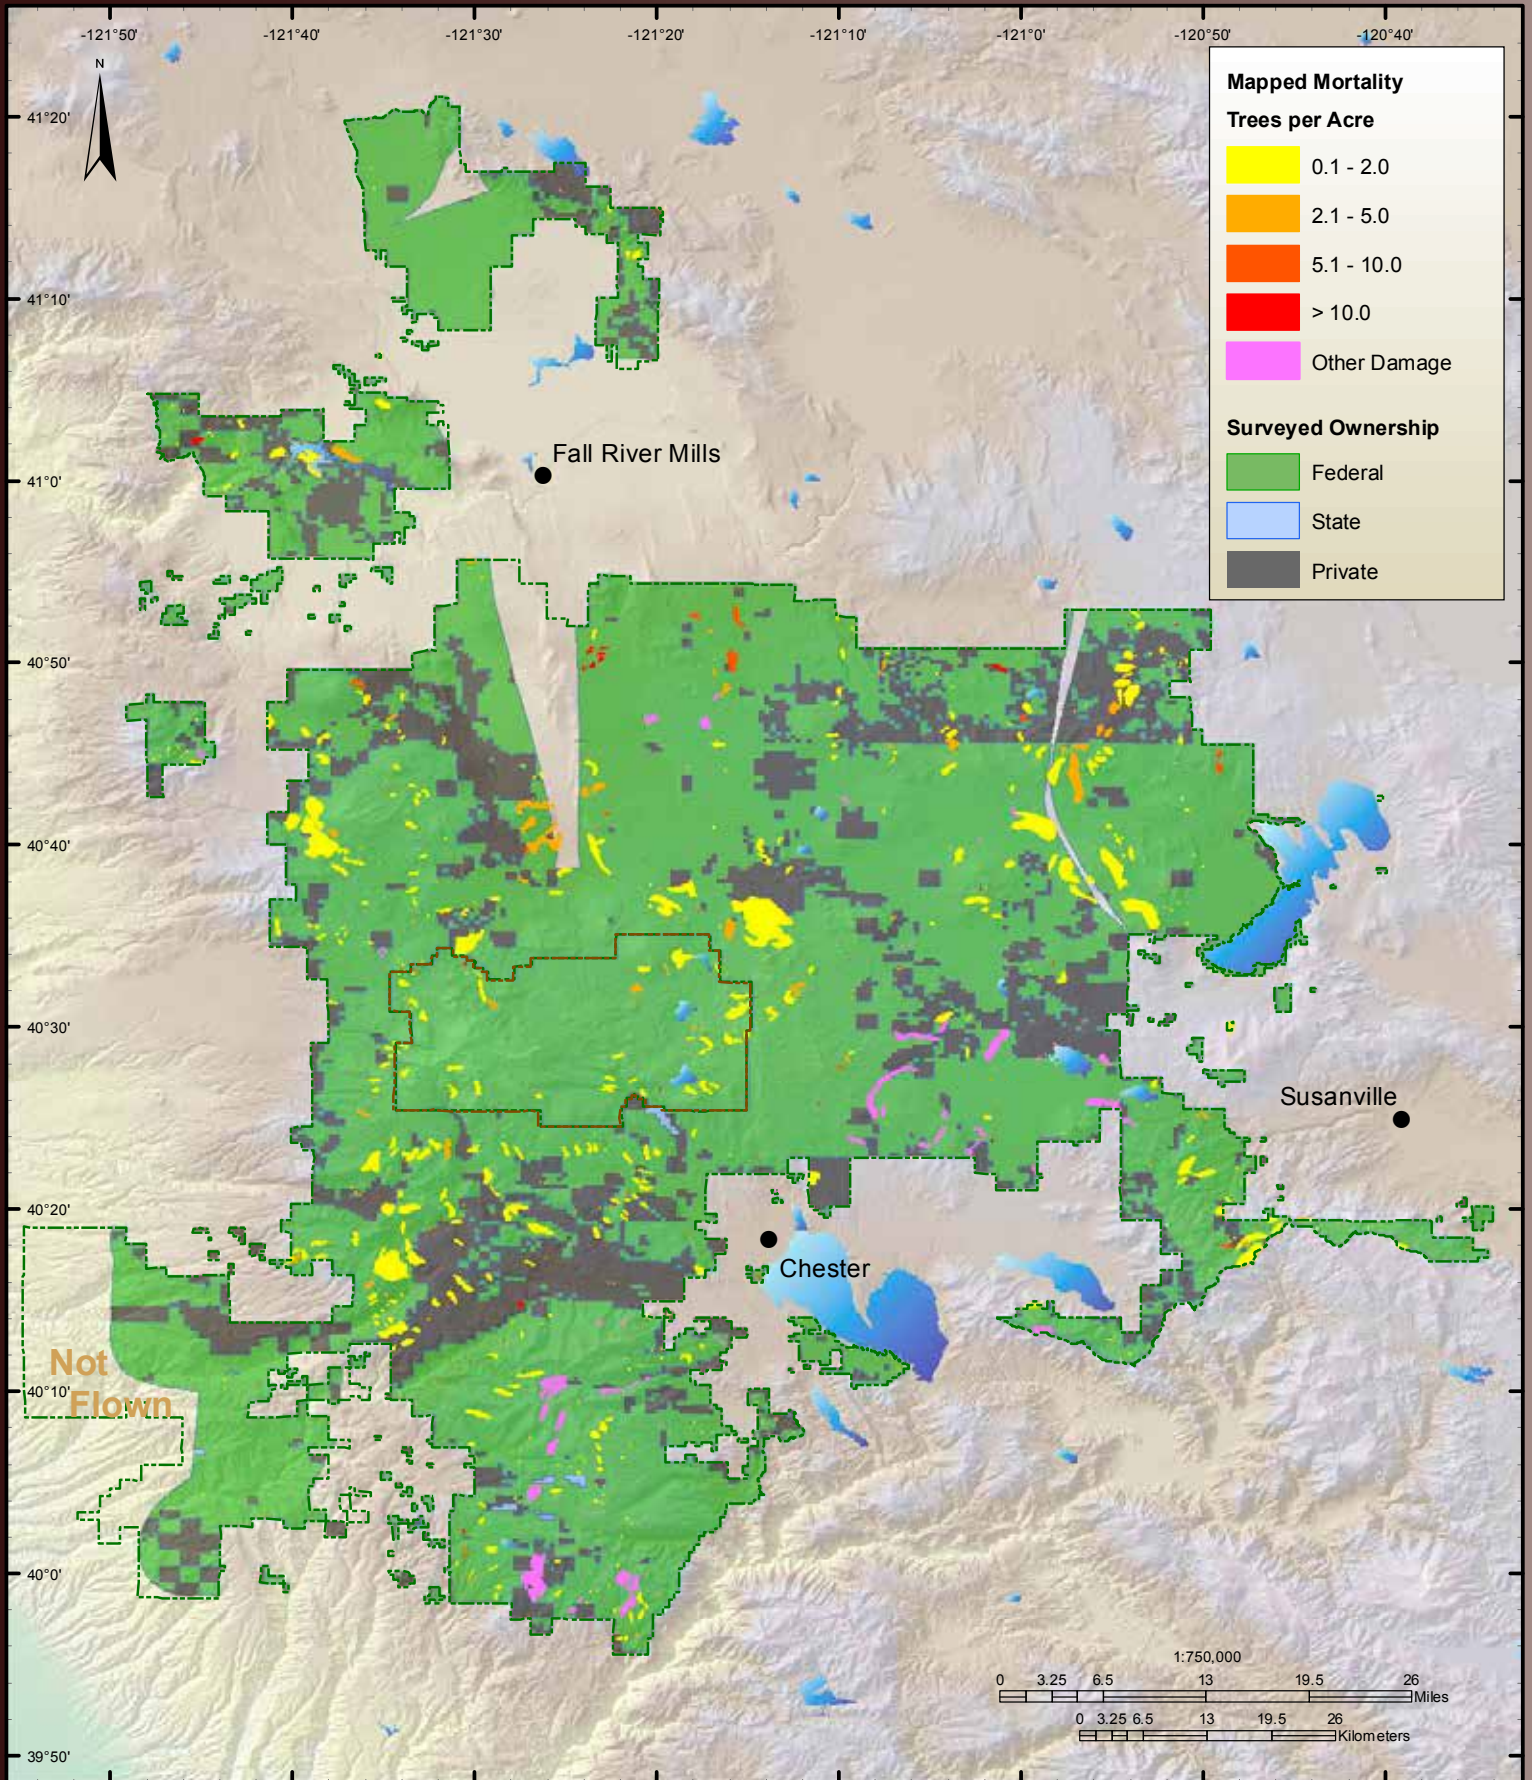

Angeles National Forest, 2012

Cleveland National Forest, 2012

Eldorado National Forest, 2012

Inyo National Forest, 2012

Klamath National Forest, 2012

Lake Tahoe Basin Management Unit, 2012

Lassen National Forest & Lassen National Park, 2012

Los Padres National Forest, 2012

Mendocino National Forest, 2012

Modoc National Forest, 2012

Plumas National Forest, 2012

Point Reyes National Seashore & Golden Gate National Recreation Area, 2012

San Bernardino National Forest, 2012

Sequoia-Kings Canyon National Park, 2012

Sequoia National Forest, 2012

Shasta-Trinity National Forest & Whiskeytown National Recreation Area, 2012

Sierra National Forest, 2012

Six Rivers National Forest & Redwood State and National Parks, 2012

Mono County, 2012

Orange, Riverside, San Bernardino, and Los Angeles (east) Counties, 2012

San Diego County, 2012

San Luis Obispo and Santa Barbara Counties, 2012

Shasta County, 2012

Siskiyou County, 2012

Trinity and Tehama (west) Counties, 2012