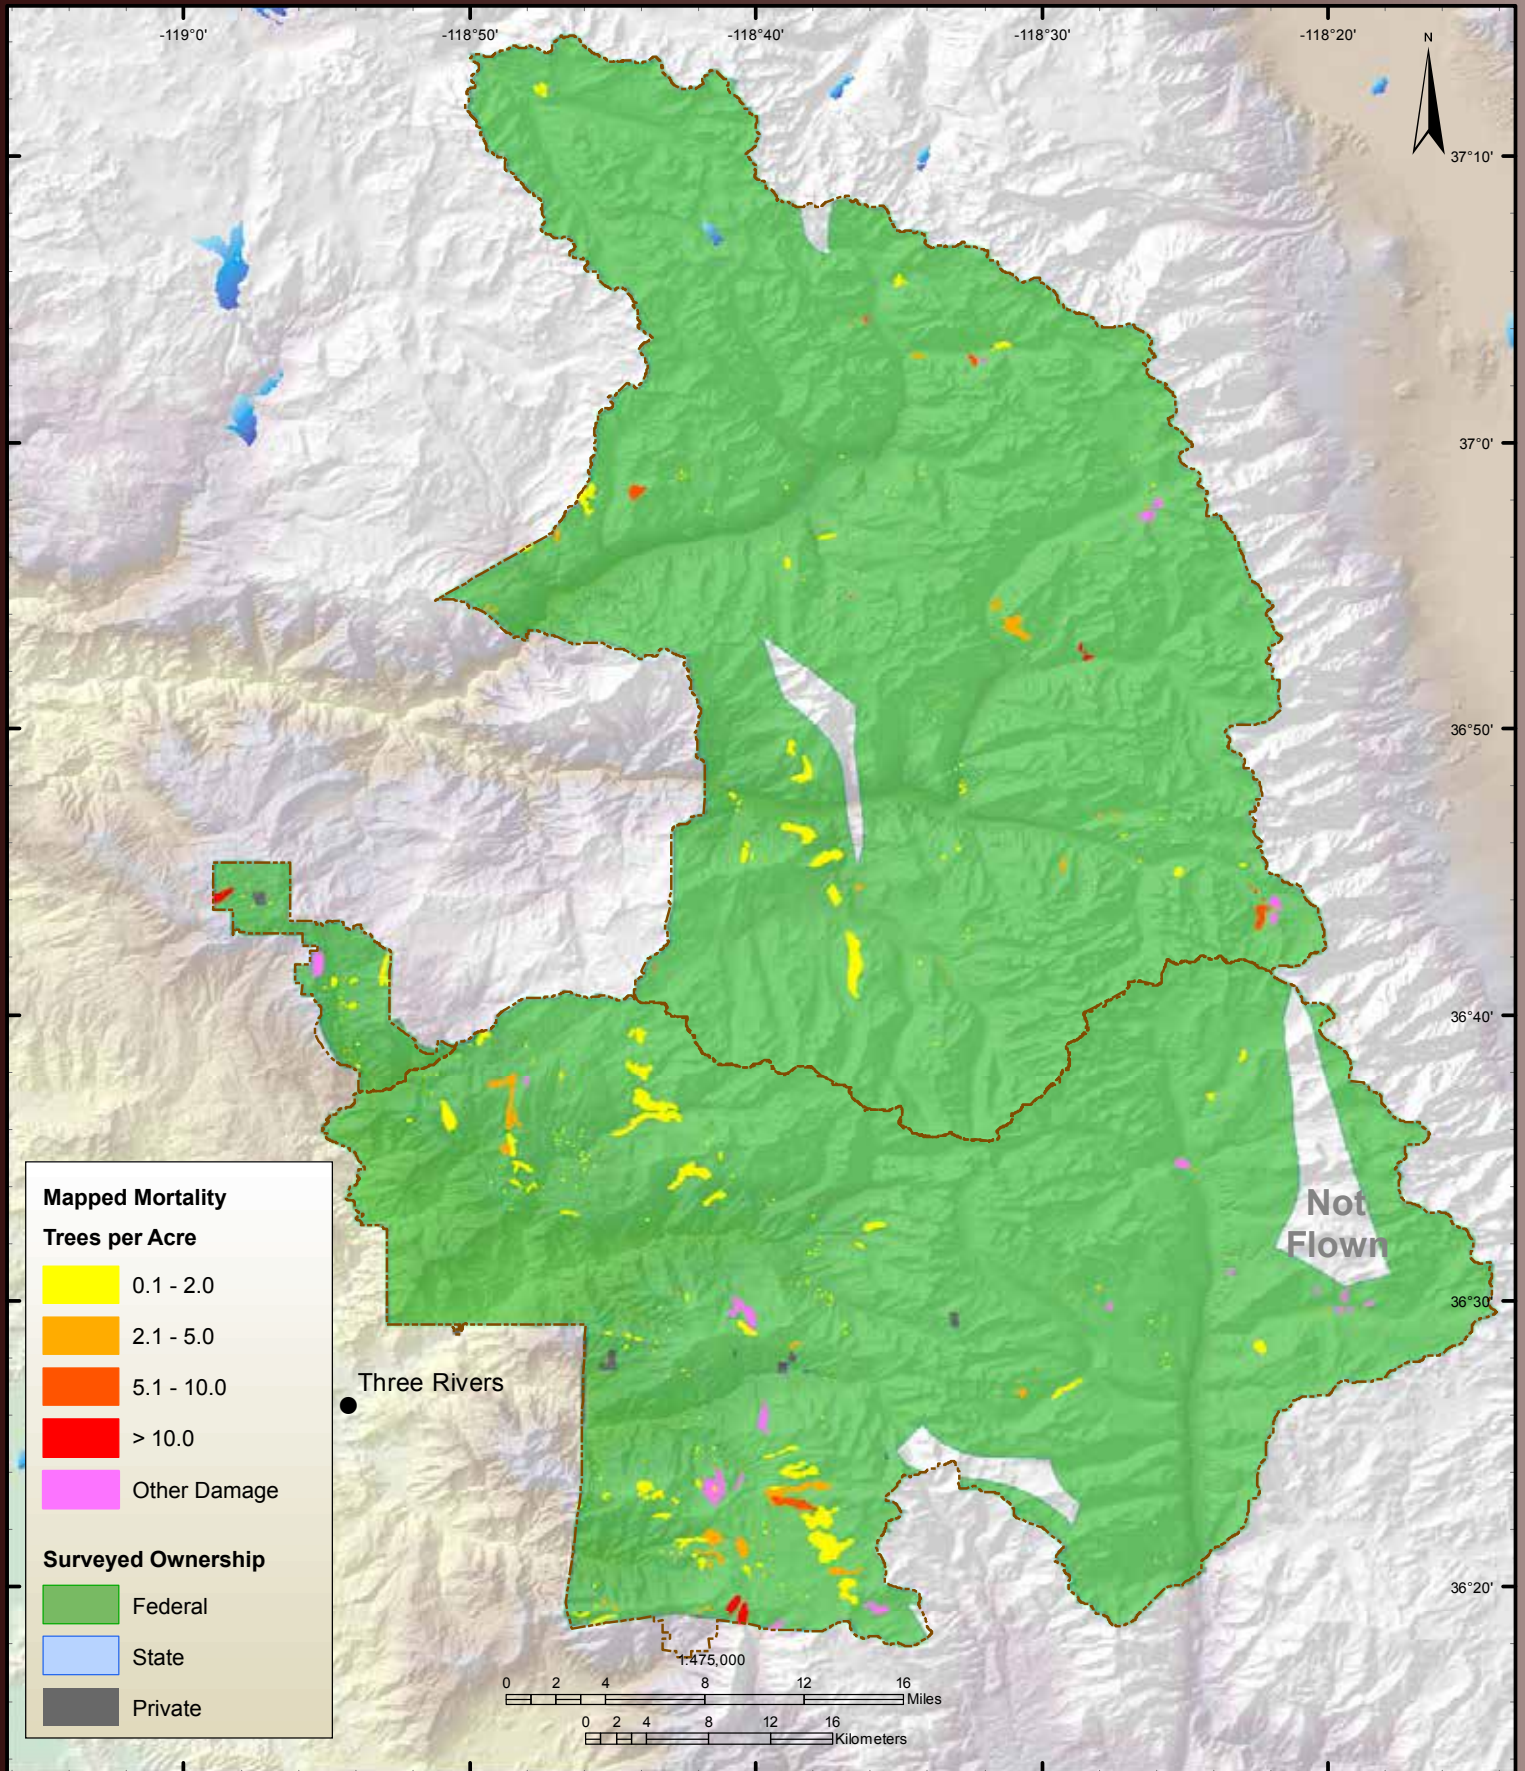

Angeles National Forest, 2012

Cleveland National Forest, 2012

Eldorado National Forest, 2012

Inyo National Forest, 2012

Klamath National Forest, 2012

Lake Tahoe Basin Management Unit, 2012

Lassen National Forest & Lassen National Park, 2012

Los Padres National Forest, 2012

Mendocino National Forest, 2012

Modoc National Forest, 2012

Plumas National Forest, 2012

Point Reyes National Seashore & Golden Gate National Recreation Area, 2012

San Bernardino National Forest, 2012

Sequoia-Kings Canyon National Park, 2012

Sequoia National Forest, 2012

Shasta-Trinity National Forest & Whiskeytown National Recreation Area, 2012

Sierra National Forest, 2012

Six Rivers National Forest & Redwood State and National Parks, 2012

Stanislaus National Forest, 2012

Tahoe National Forest, 2012

Yosemite National Park, 2012

Alameda, Contra Costa, San Joaquin, San Mateo, Santa Clara, Santa Cruz, and Stanislaus Counties, 2012

Alpine, Amador, El Dorado, Nevada, and Placer Counties, 2012