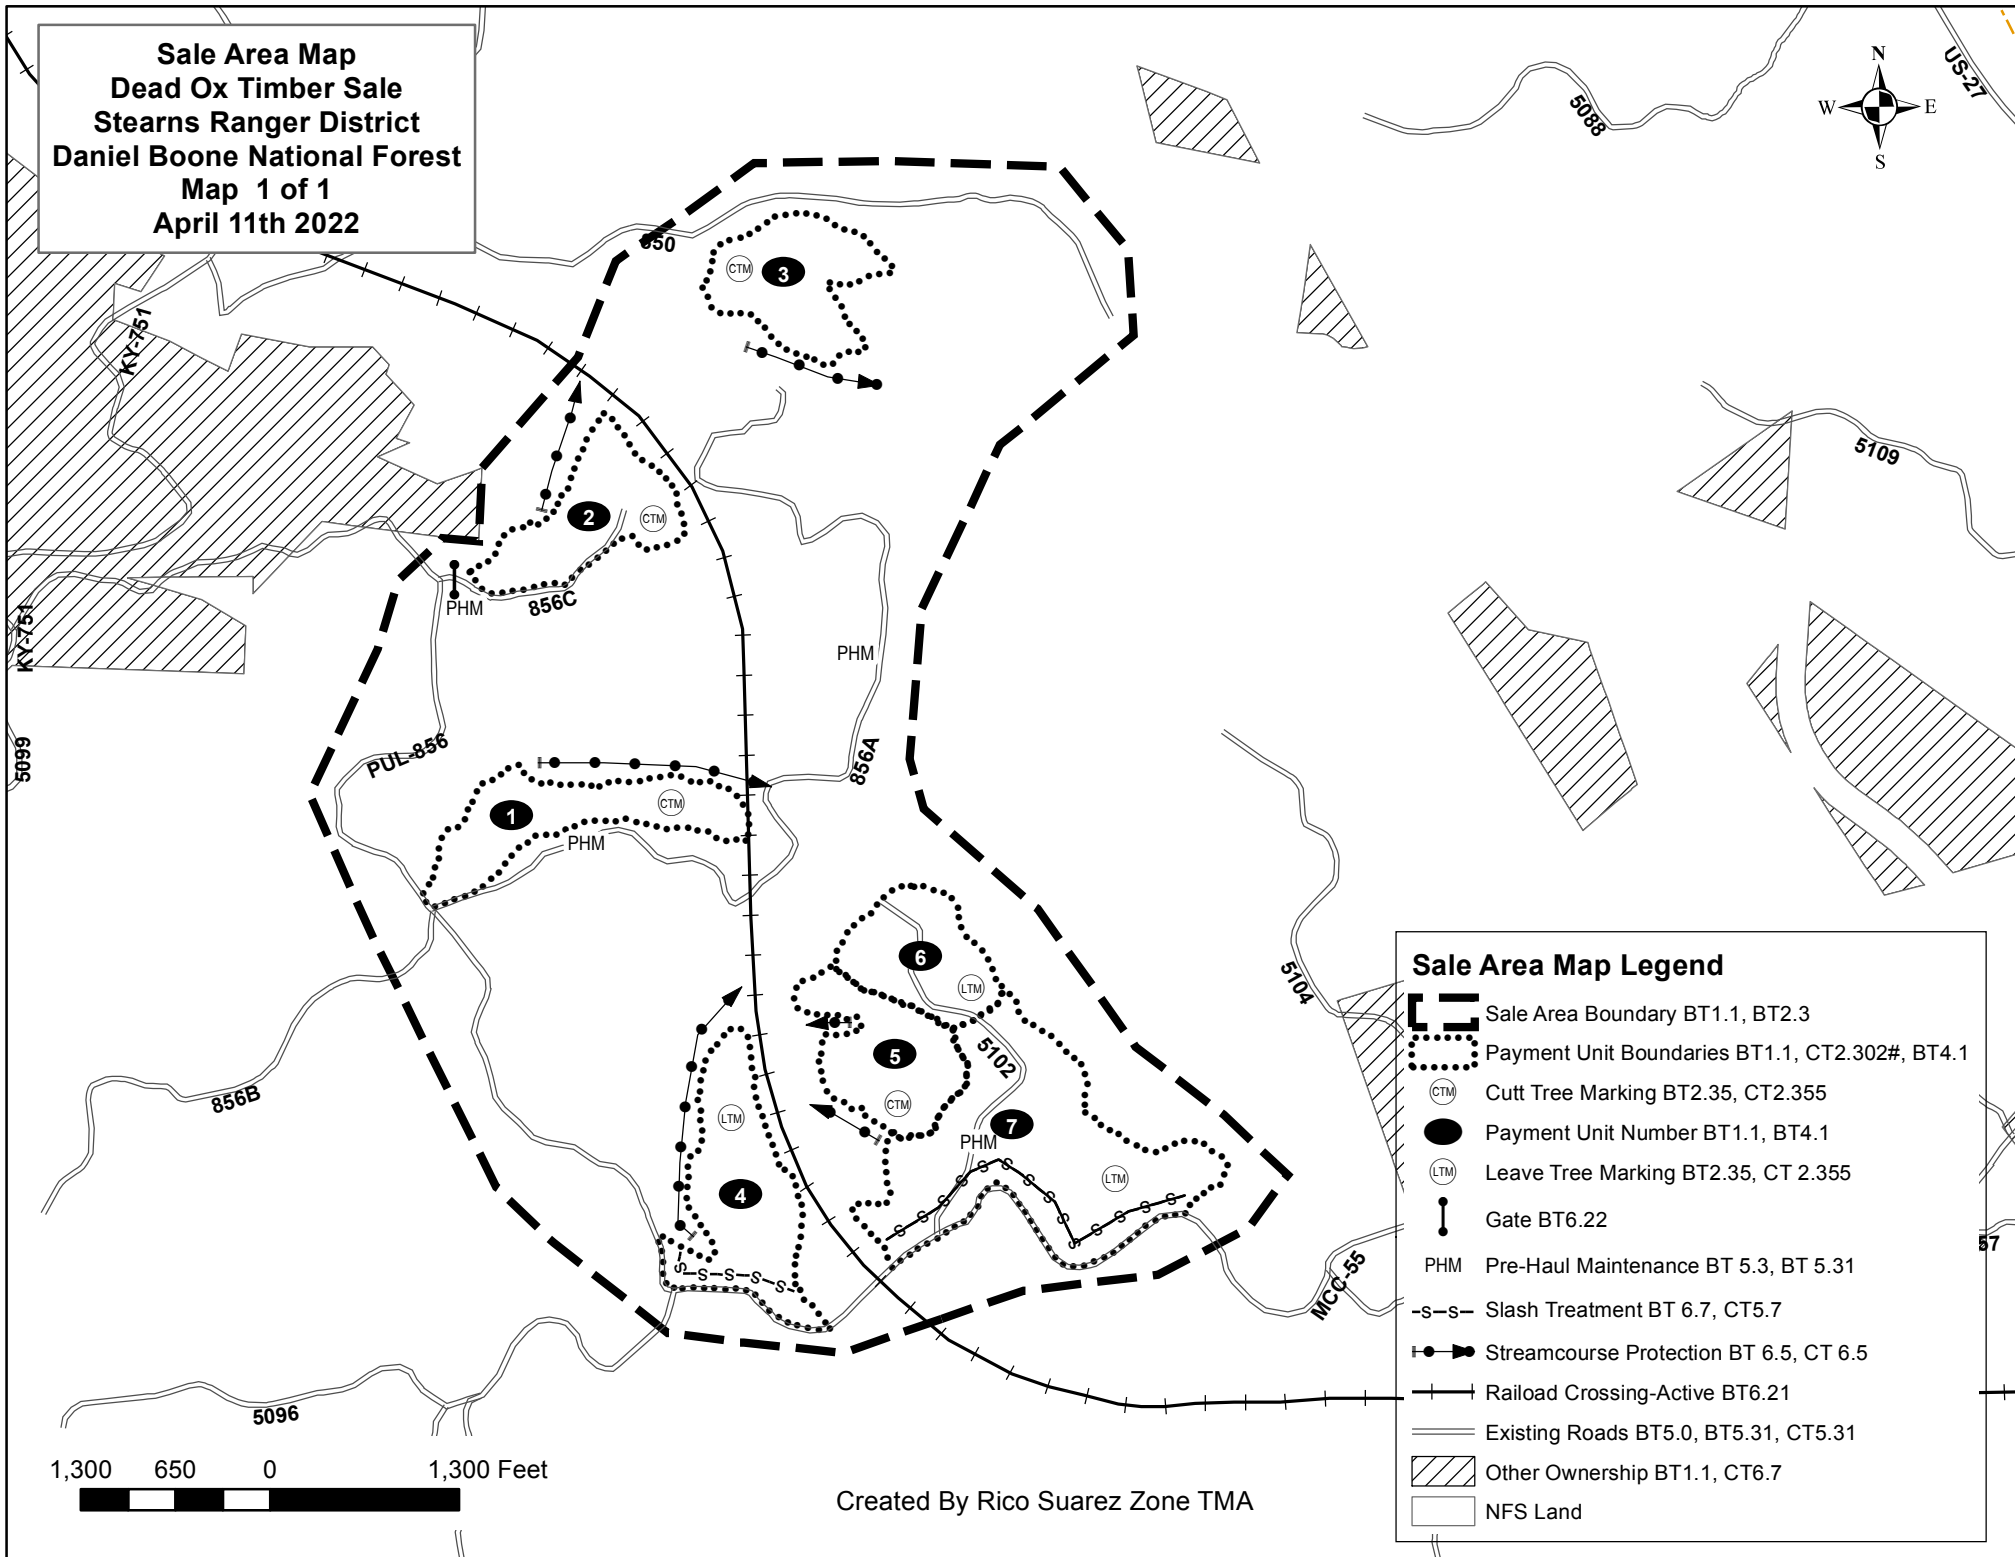

Sale Area Map
Dead Ox Timber Sale
Stearns Ranger District
Daniel Boone National Forest
Map 1 of 1
April 11th 2022

Sale Area Map Legend

- Sale Area Boundary BT1.1, BT2.3
- Payment Unit Boundaries BT1.1, CT2.302#, BT4.1
- Cutt Tree Marking BT2.35, CT2.355
- Leave Tree Marking BT2.35, CT 2.355
- Payment Unit Number BT1.1, BT4.1
- Pre-Haul Maintenance BT 5.3, BT 5.31
- Slash Treatment BT 6.7, CT5.7
- Streamcourse Protection BT 6.5, CT 6.5
- Railroad Crossing-Active BT6.21
- Existing Roads BT5.0, BT5.31, CT5.31
- Other Ownership BT1.1, CT6.7
- NFS Land

Created By Rico Suarez Zone TMA