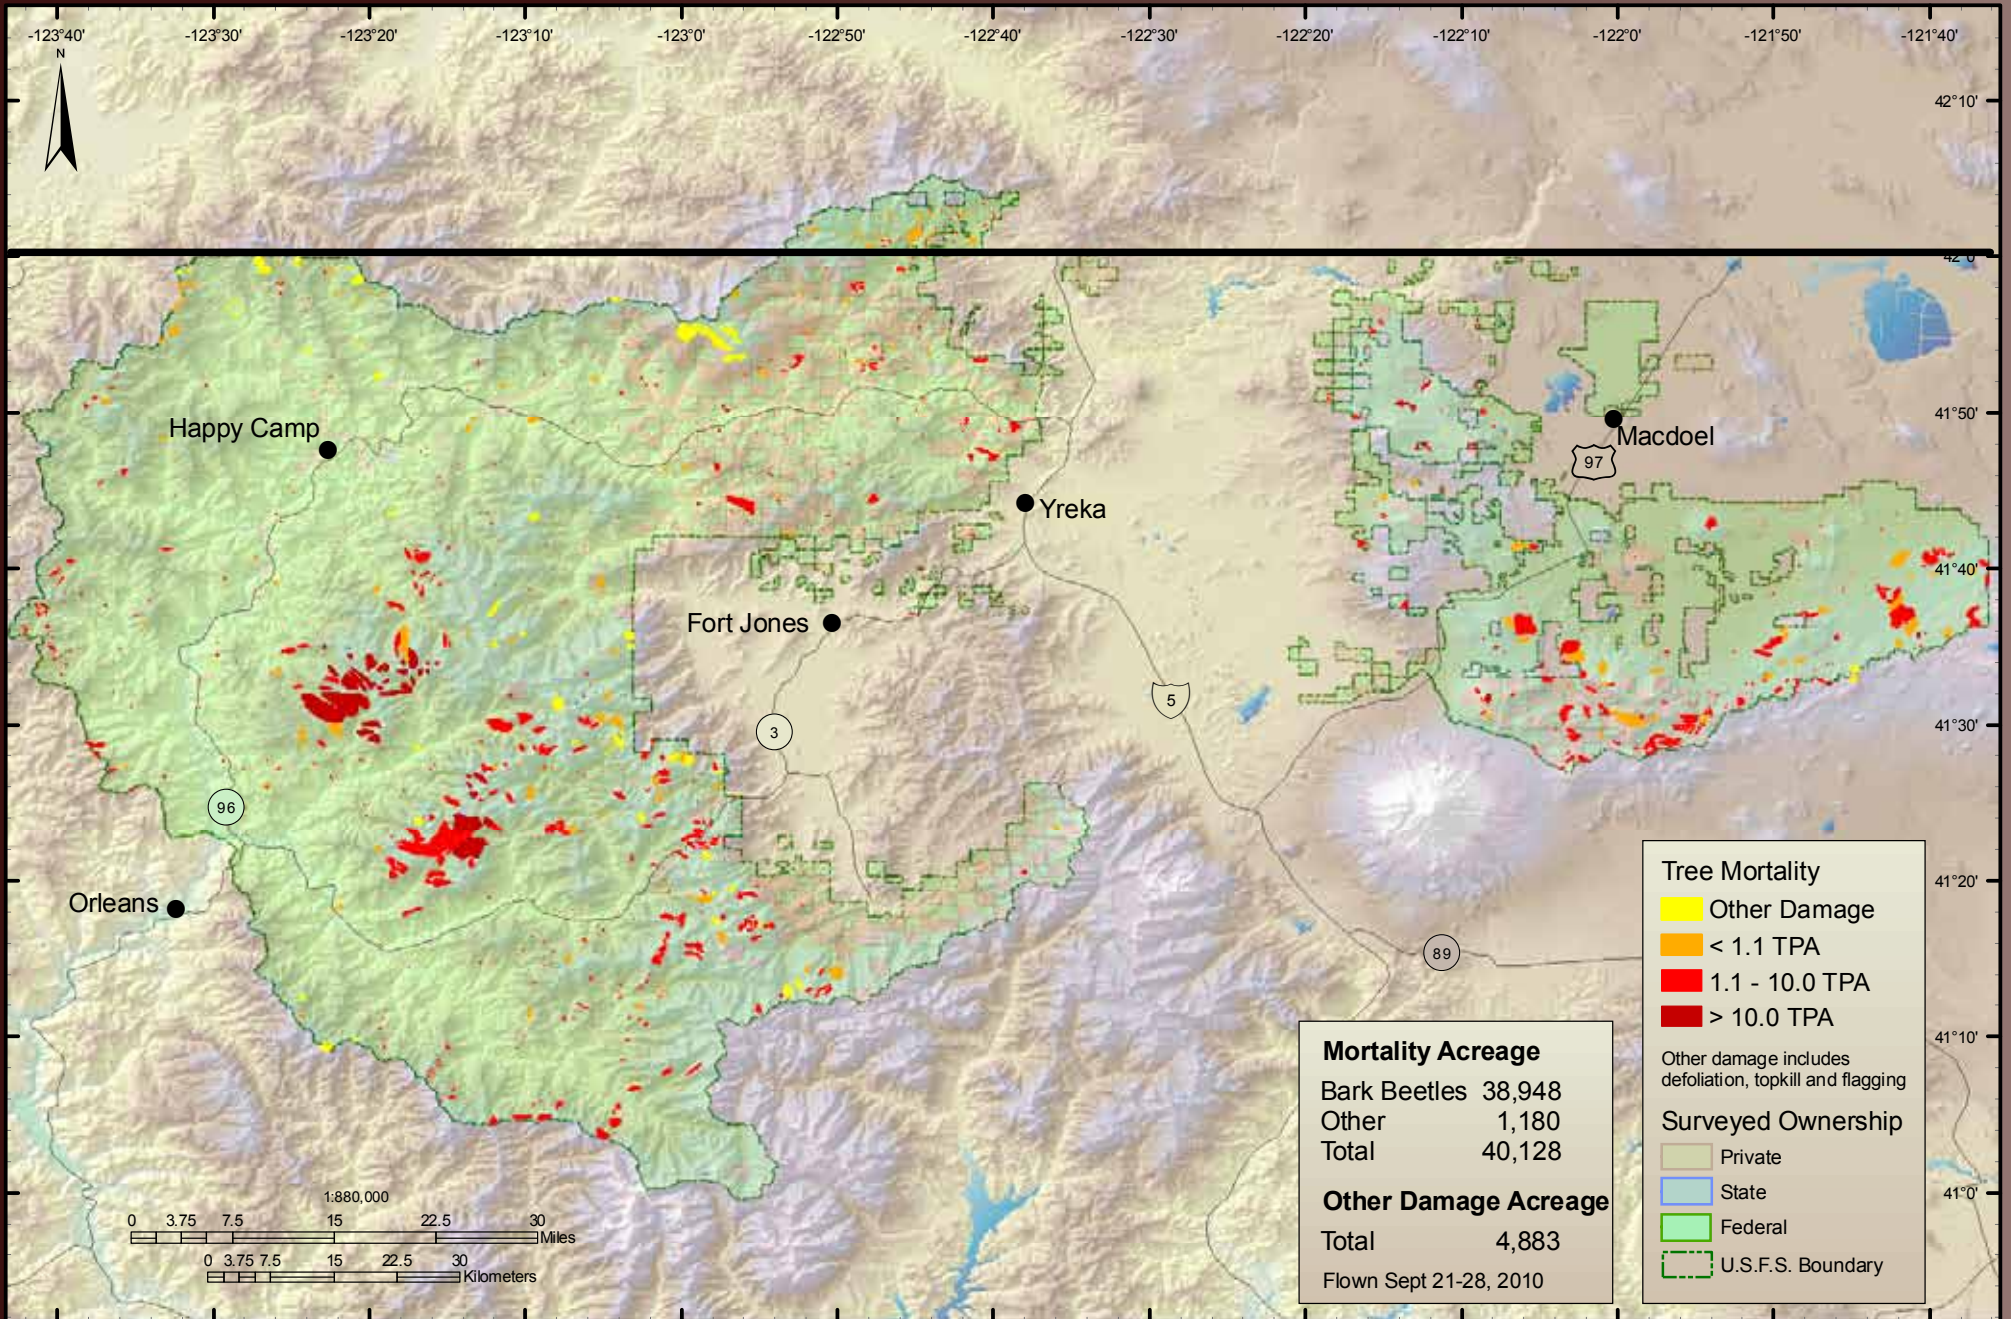

Angeles National Forest

Cleveland National Forest

Eldorado National Forest

Inyo National Forest

Klamath National Forest

Lake Tahoe Basin Management Unit

Lassen National Forest & Lassen National Park

Los Padres National Forest

Mendocino National Forest

Modoc National Forest

Plumas National Forest

Point Reyes National Seashore and Golden Gate National Recreation Area

San Bernardino National Forest

Sequoia-Kings National Park

Sequoia National Forest

Shasta-Trinity National Forest & Whiskeytown National Recreation Area

Sierra National Forest

Six Rivers National Forest & Redwood State and National Parks

Stanislaus National Forest

Tahoe National Forest

Yosemite National Park

- Private
- State
- Federal

*Other damage includes defoliation, discoloration, flagging and topkill

Santa Barbara and Ventura Counties

Shasta County

Siskiyou County

Tehama County

Trinity County

Tulare County