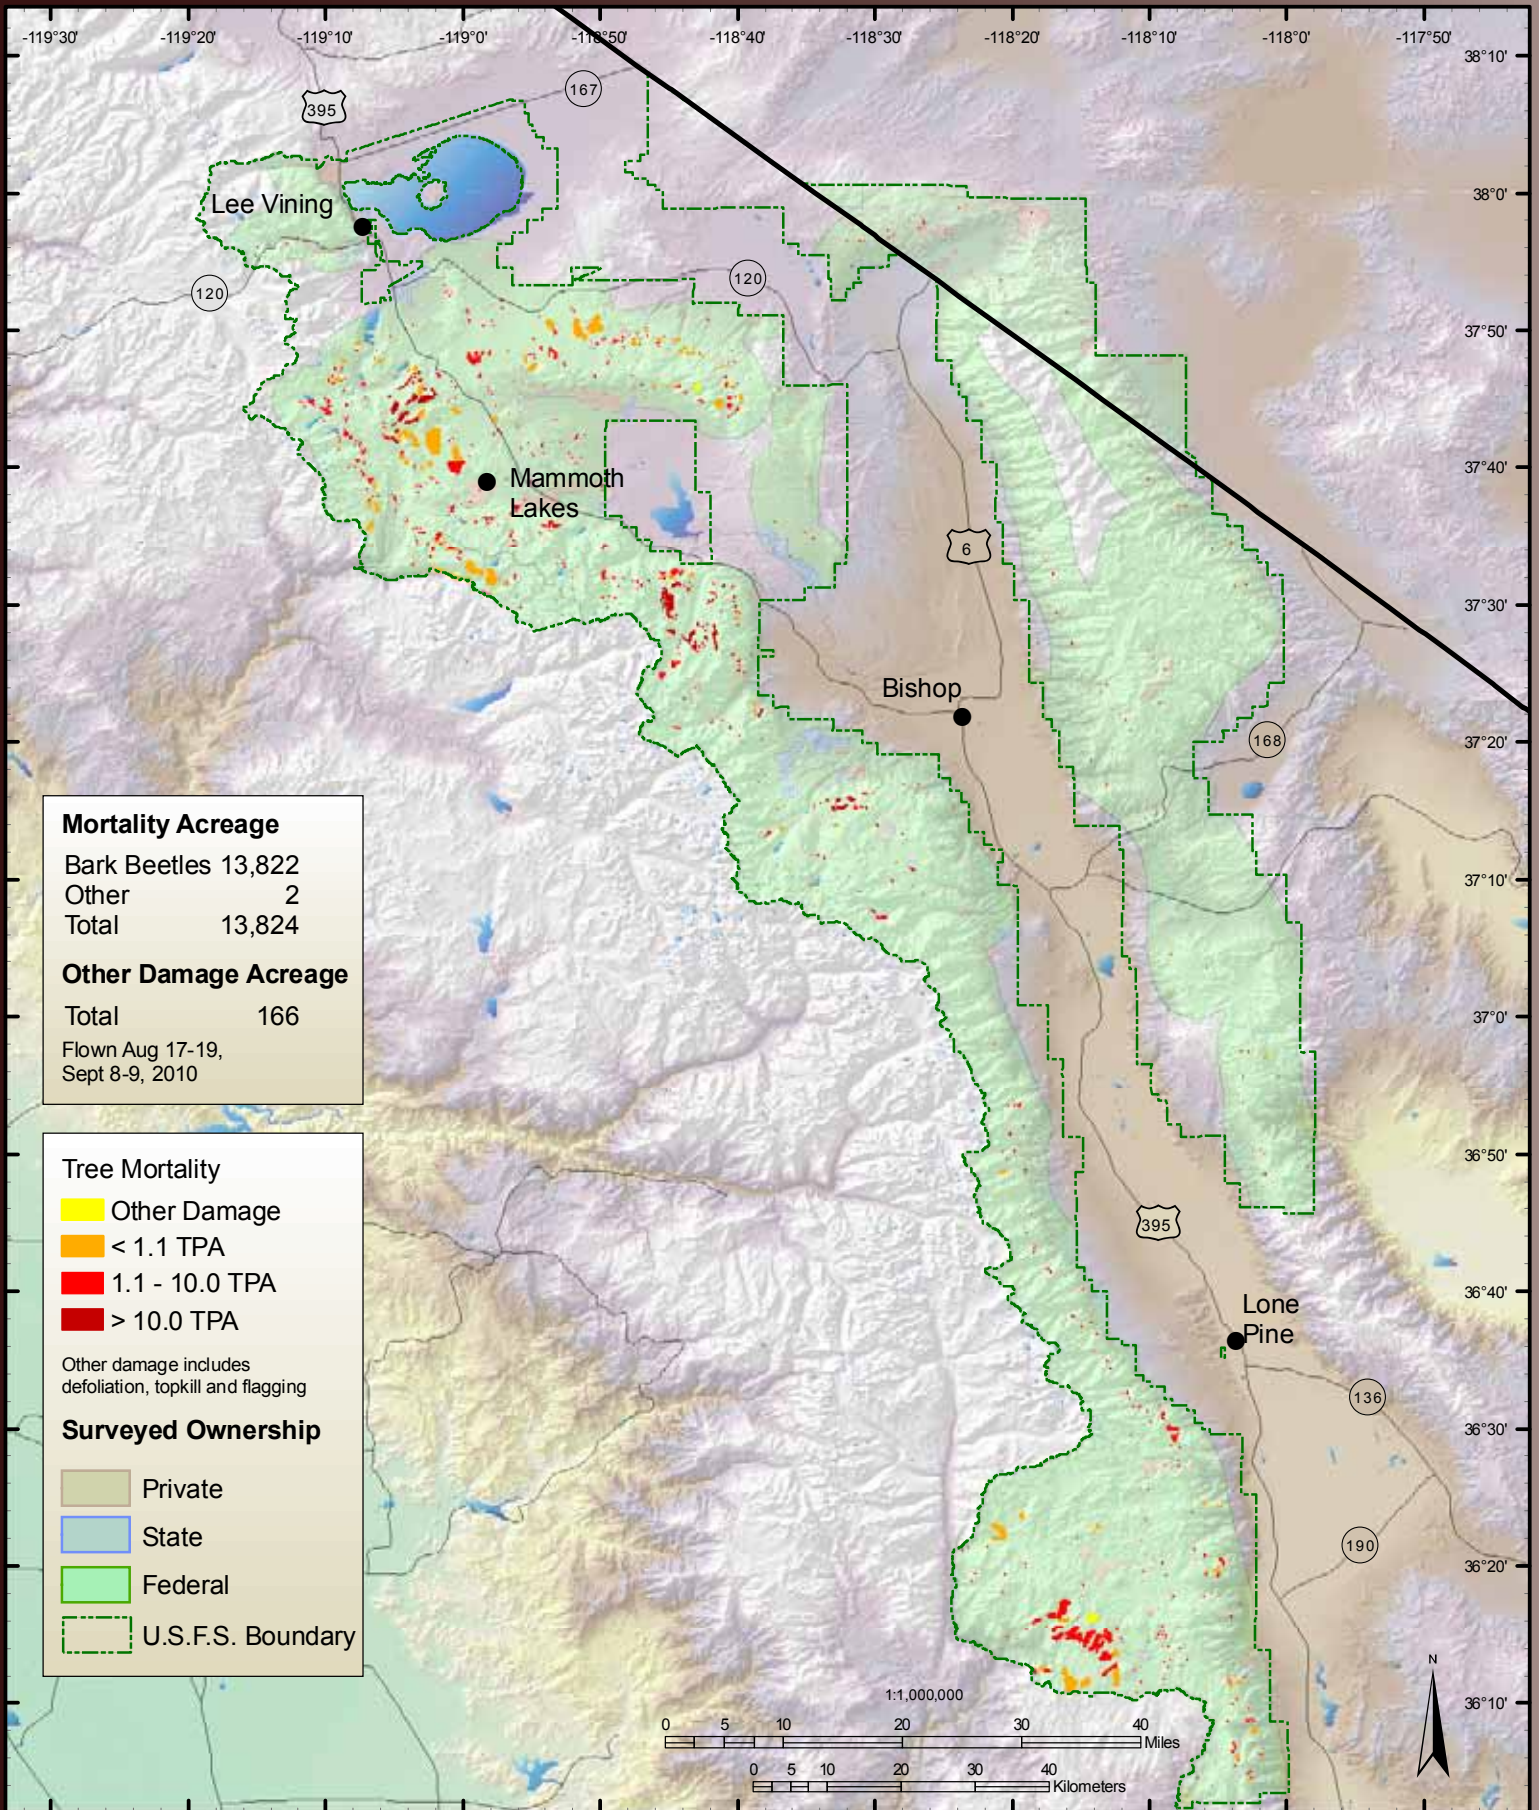

Angeles National Forest

Cleveland National Forest

Eldorado National Forest

Inyo National Forest

Klamath National Forest

Lake Tahoe Basin Management Unit

Lassen National Forest & Lassen National Park

Los Padres National Forest

Mendocino National Forest

Modoc National Forest

Plumas National Forest

Point Reyes National Seashore and Golden Gate National Recreation Area

San Bernardino National Forest

Sequoia-Kings National Park

Sequoia National Forest

Shasta-Trinity National Forest & Whiskeytown National Recreation Area

Sierra National Forest

Six Rivers National Forest & Redwood State and National Parks

Stanislaus National Forest

Tahoe National Forest

Yosemite National Park

- Private
- State
- Federal

*Other damage includes defoliation, discoloration, flagging and topkill

Santa Barbara and Ventura Counties

Shasta County

Siskiyou County

Tehama County

Trinity County

Tulare County