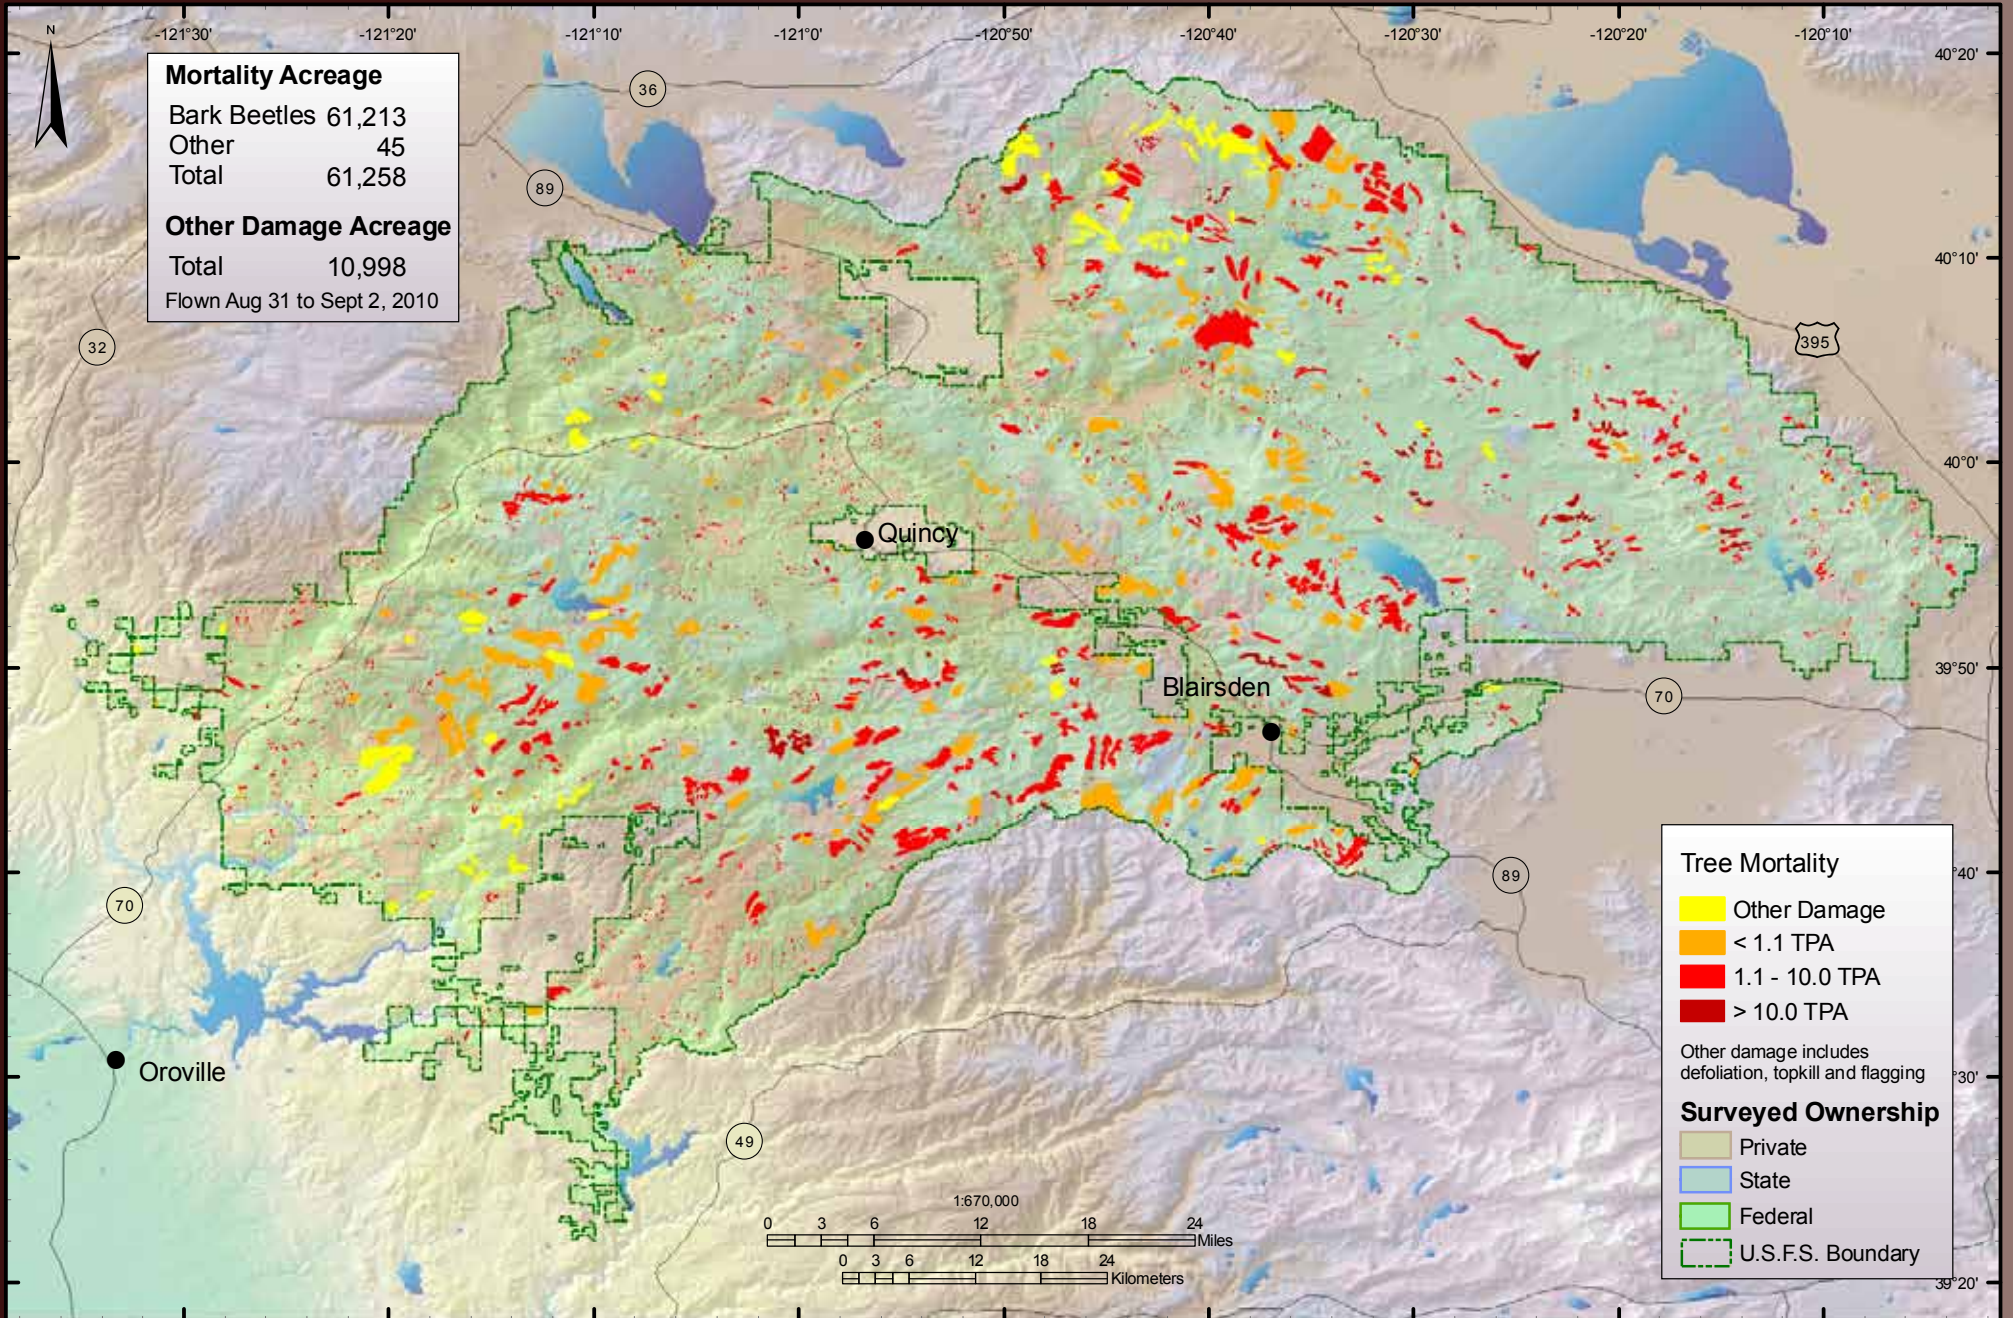

Angeles National Forest

Cleveland National Forest

Eldorado National Forest

Inyo National Forest

Klamath National Forest

Lake Tahoe Basin Management Unit

Lassen National Forest & Lassen National Park

Los Padres National Forest

Mendocino National Forest

Modoc National Forest

Plumas National Forest

Point Reyes National Seashore and Golden Gate National Recreation Area

San Bernardino National Forest

Sequoia-Kings National Park

Sequoia National Forest

Tree Mortality Acreage	
Bark Beetle	31
Other	94
Total	125
Other Damage Acreage	
Total	97
Flown July 15-16, Aug 9, 2010	

Tree Mortality

- < 1.1 TPA
- 1.1 - 10.0 TPA
- > 10.0 TPA
- Other Damage*

Surveyed Ownership

- Private
- State
- Federal

*Other damage includes defoliation, discoloration, flagging and topkill

Santa Barbara and Ventura Counties

Shasta County

Siskiyou County

Tehama County

Trinity County

Tulare County