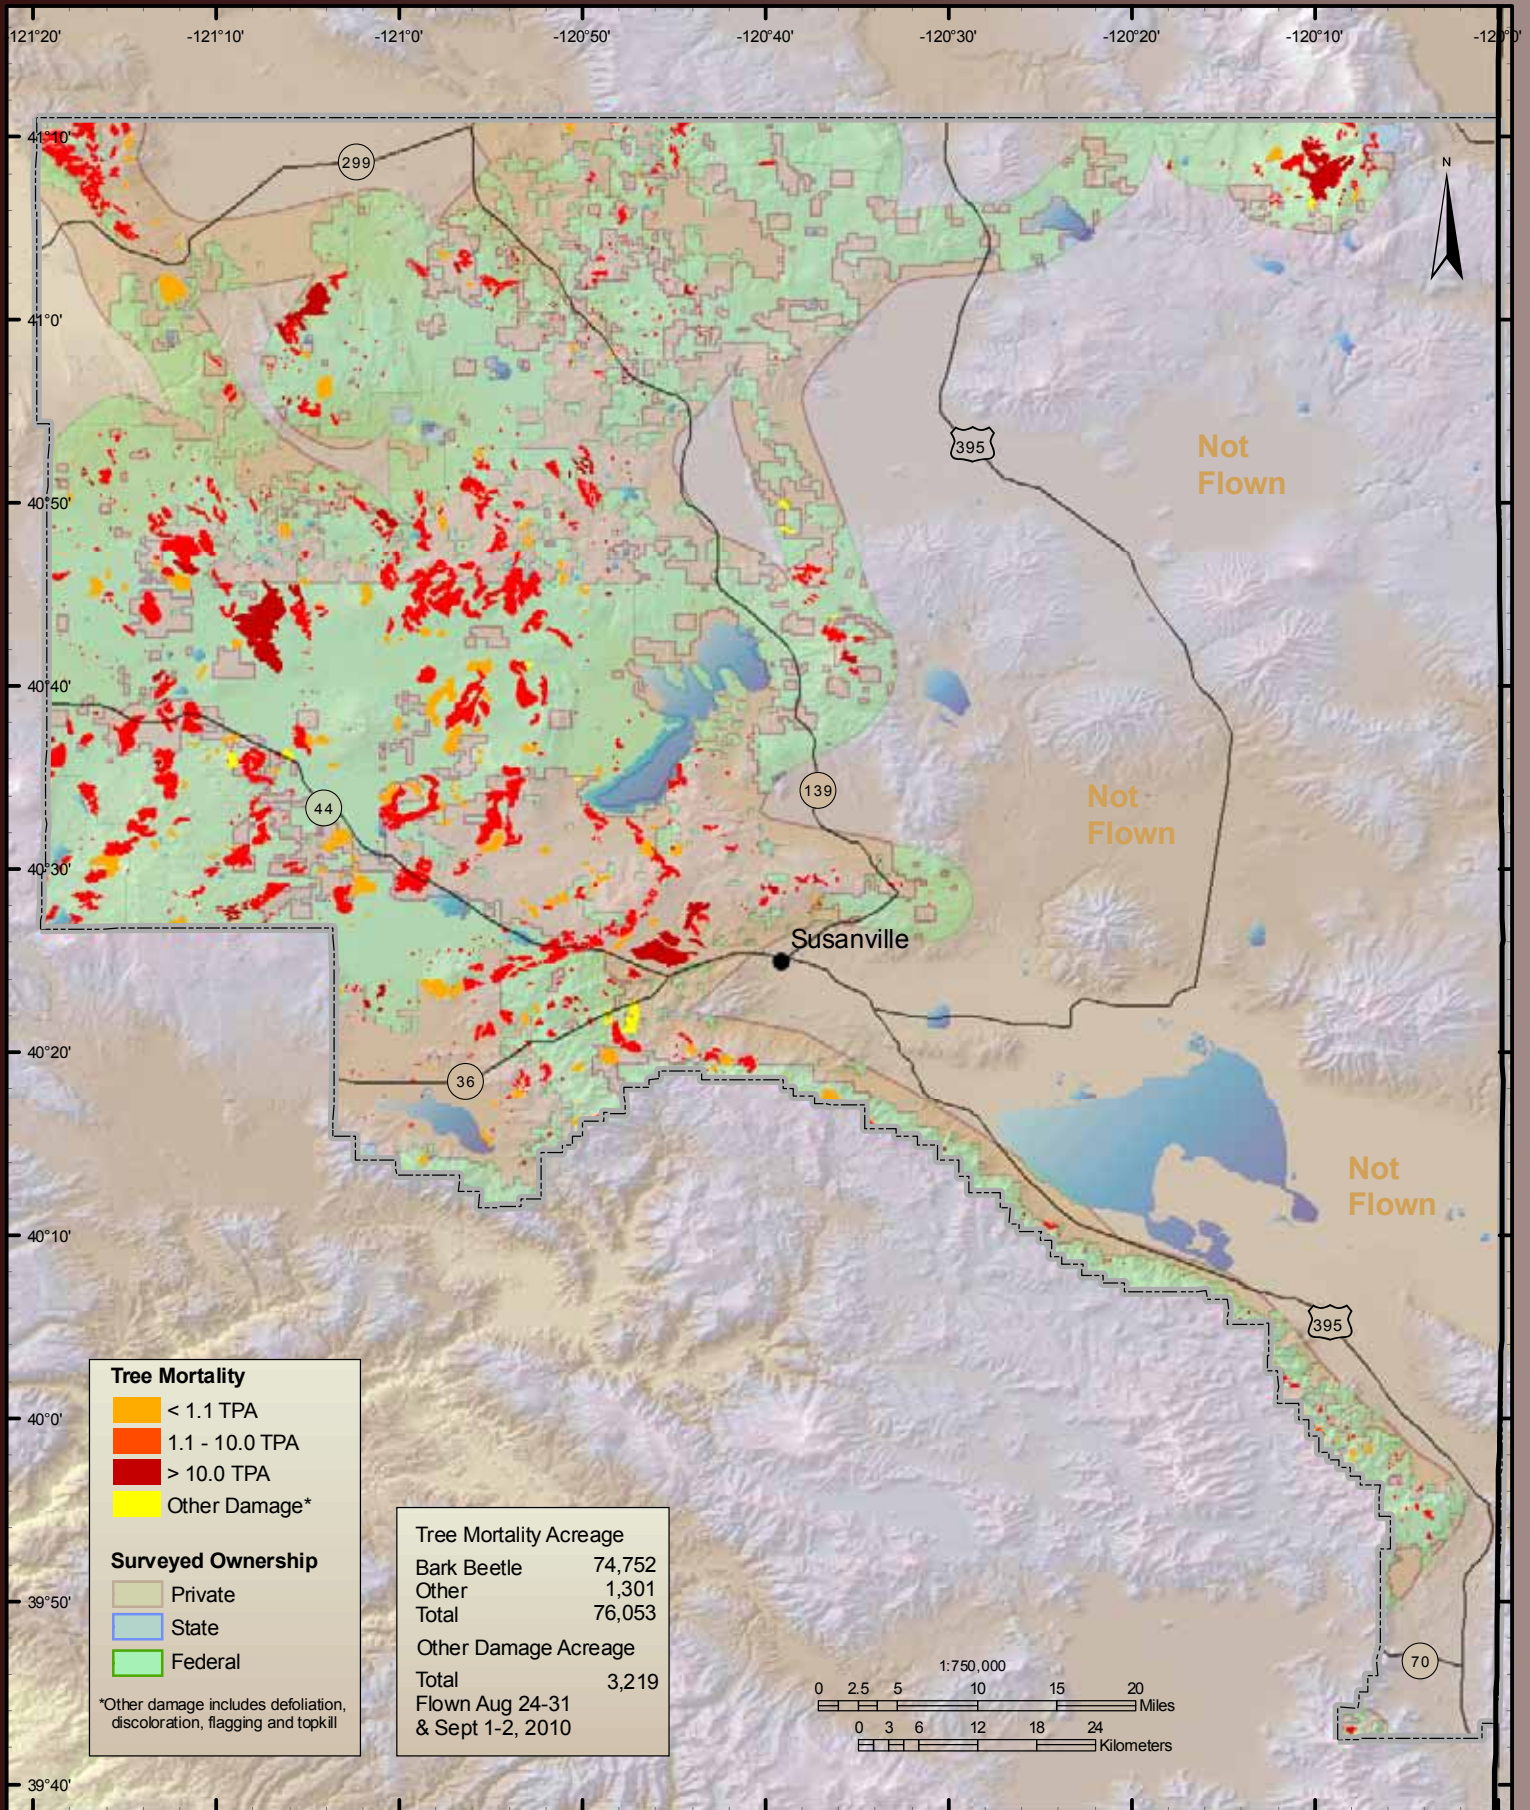

Shasta-Trinity National Forest & Whiskeytown National Recreation Area

Sierra National Forest

Six Rivers National Forest & Redwood State and National Parks

Stanislaus National Forest

Tahoe National Forest

Yosemite National Park

Alameda, Contra Costa, San Francisco, San Joaquin, San Mateo, Santa Clara, Santa Cruz, and Stanislaus Counties

Alpine, Amador, Calaveras, and Tuolumne Counties

Butte, Plumas, Sierra, and Yuba Counties

Colusa, Glenn, and Lake Counties

Del Norte and Humboldt Counties

El Dorado, Nevada, and Placer Counties

Fresno and Kings Counties

Inyo County

Kern County

Lassen County

Los Angeles County

Madera, Mariposa, and Merced Counties

Tree Mortality Acreage	
Bark Beetle	31
Other	94
Total	125
Other Damage Acreage	
Total	97
Flown July 15-16, Aug 9, 2010	

Tree Mortality

- < 1.1 TPA
- 1.1 - 10.0 TPA
- > 10.0 TPA
- Other Damage*

Surveyed Ownership