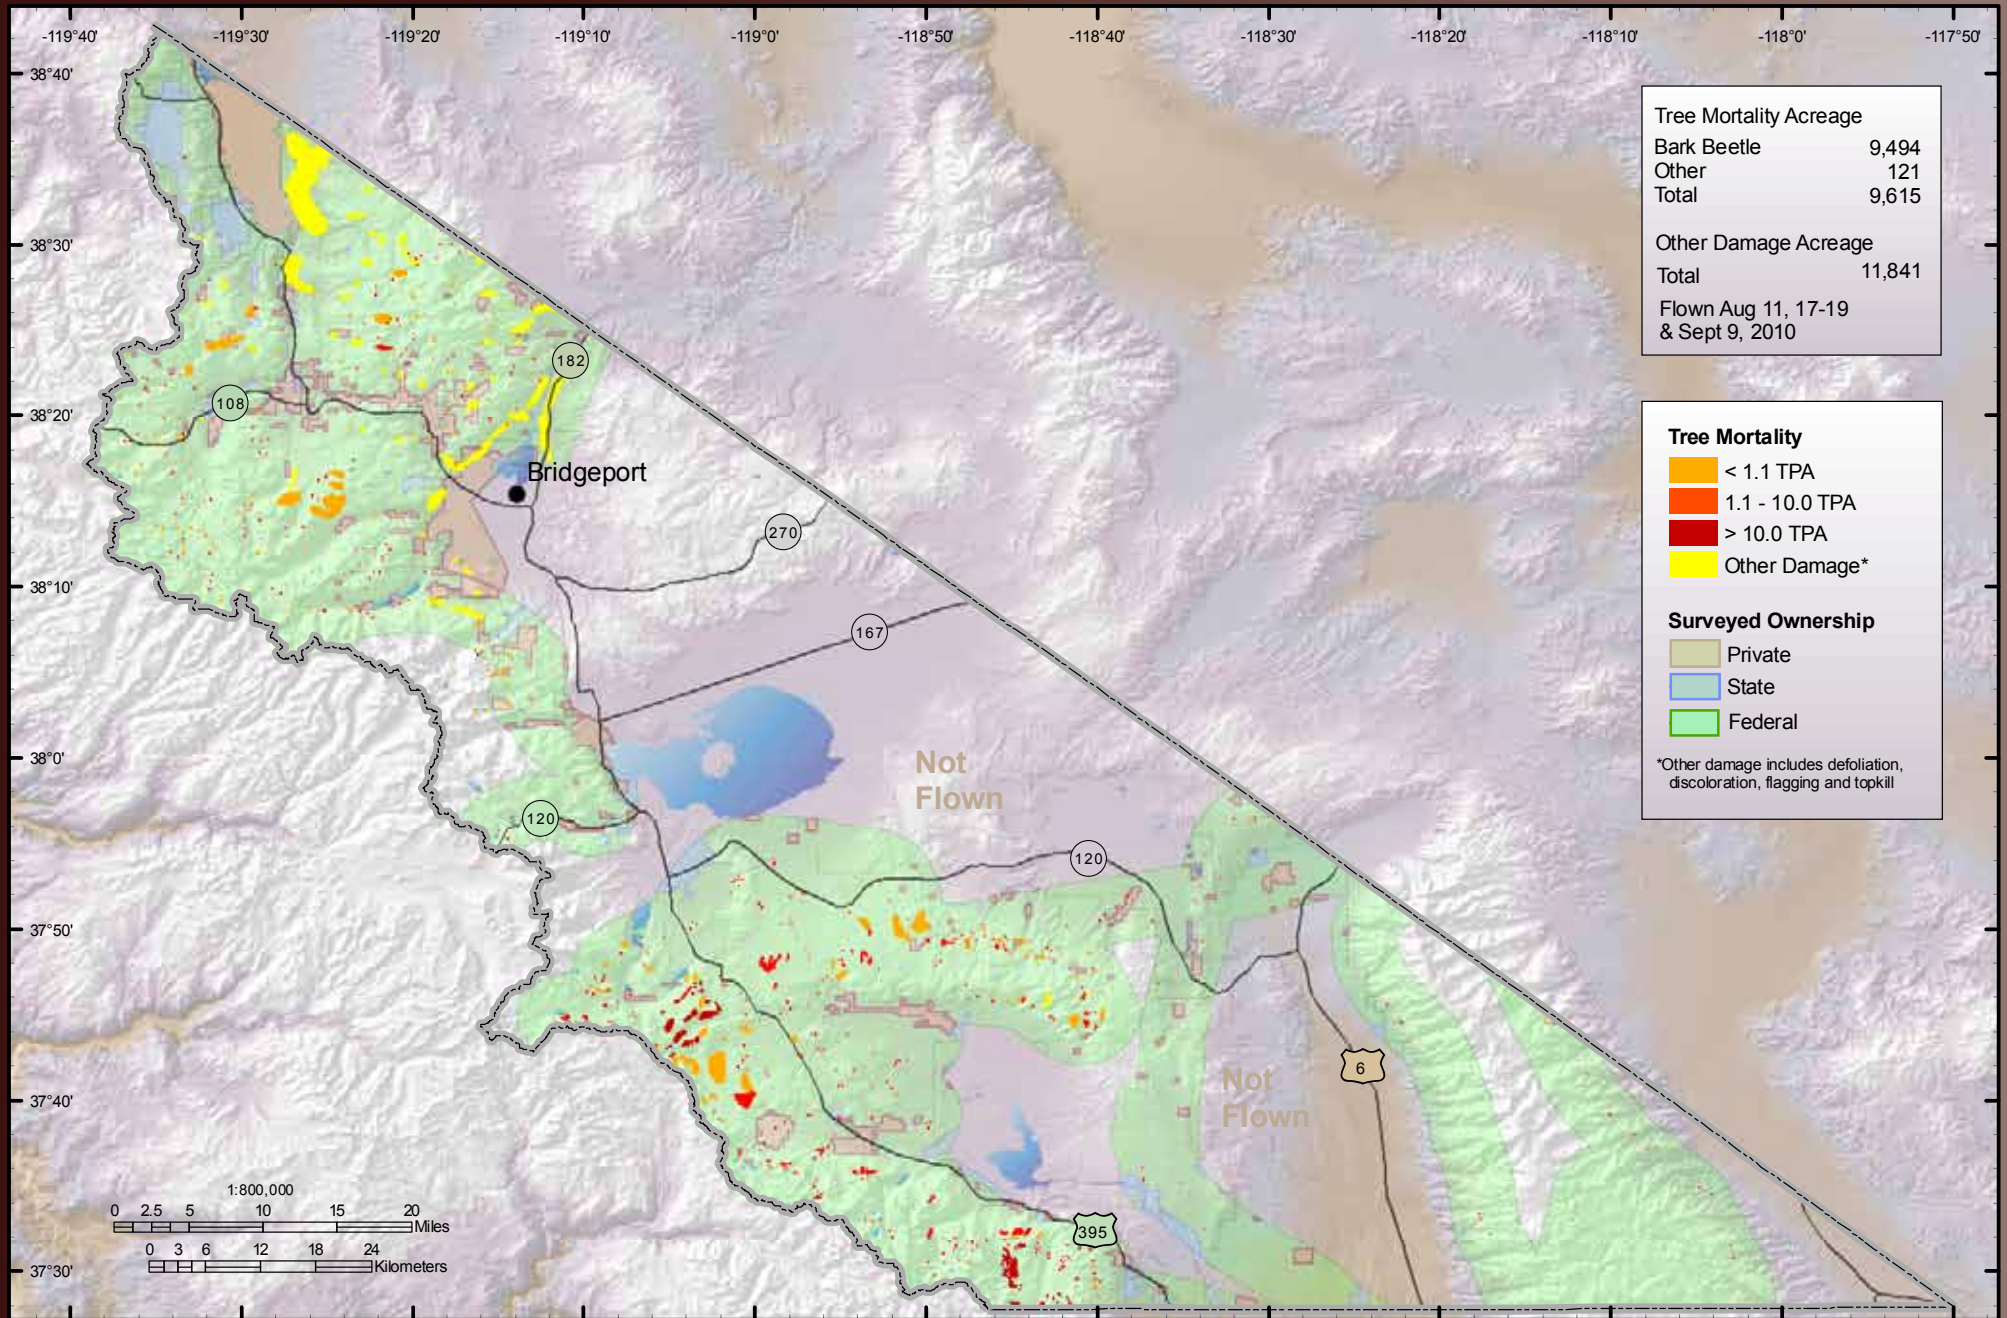

Mono County