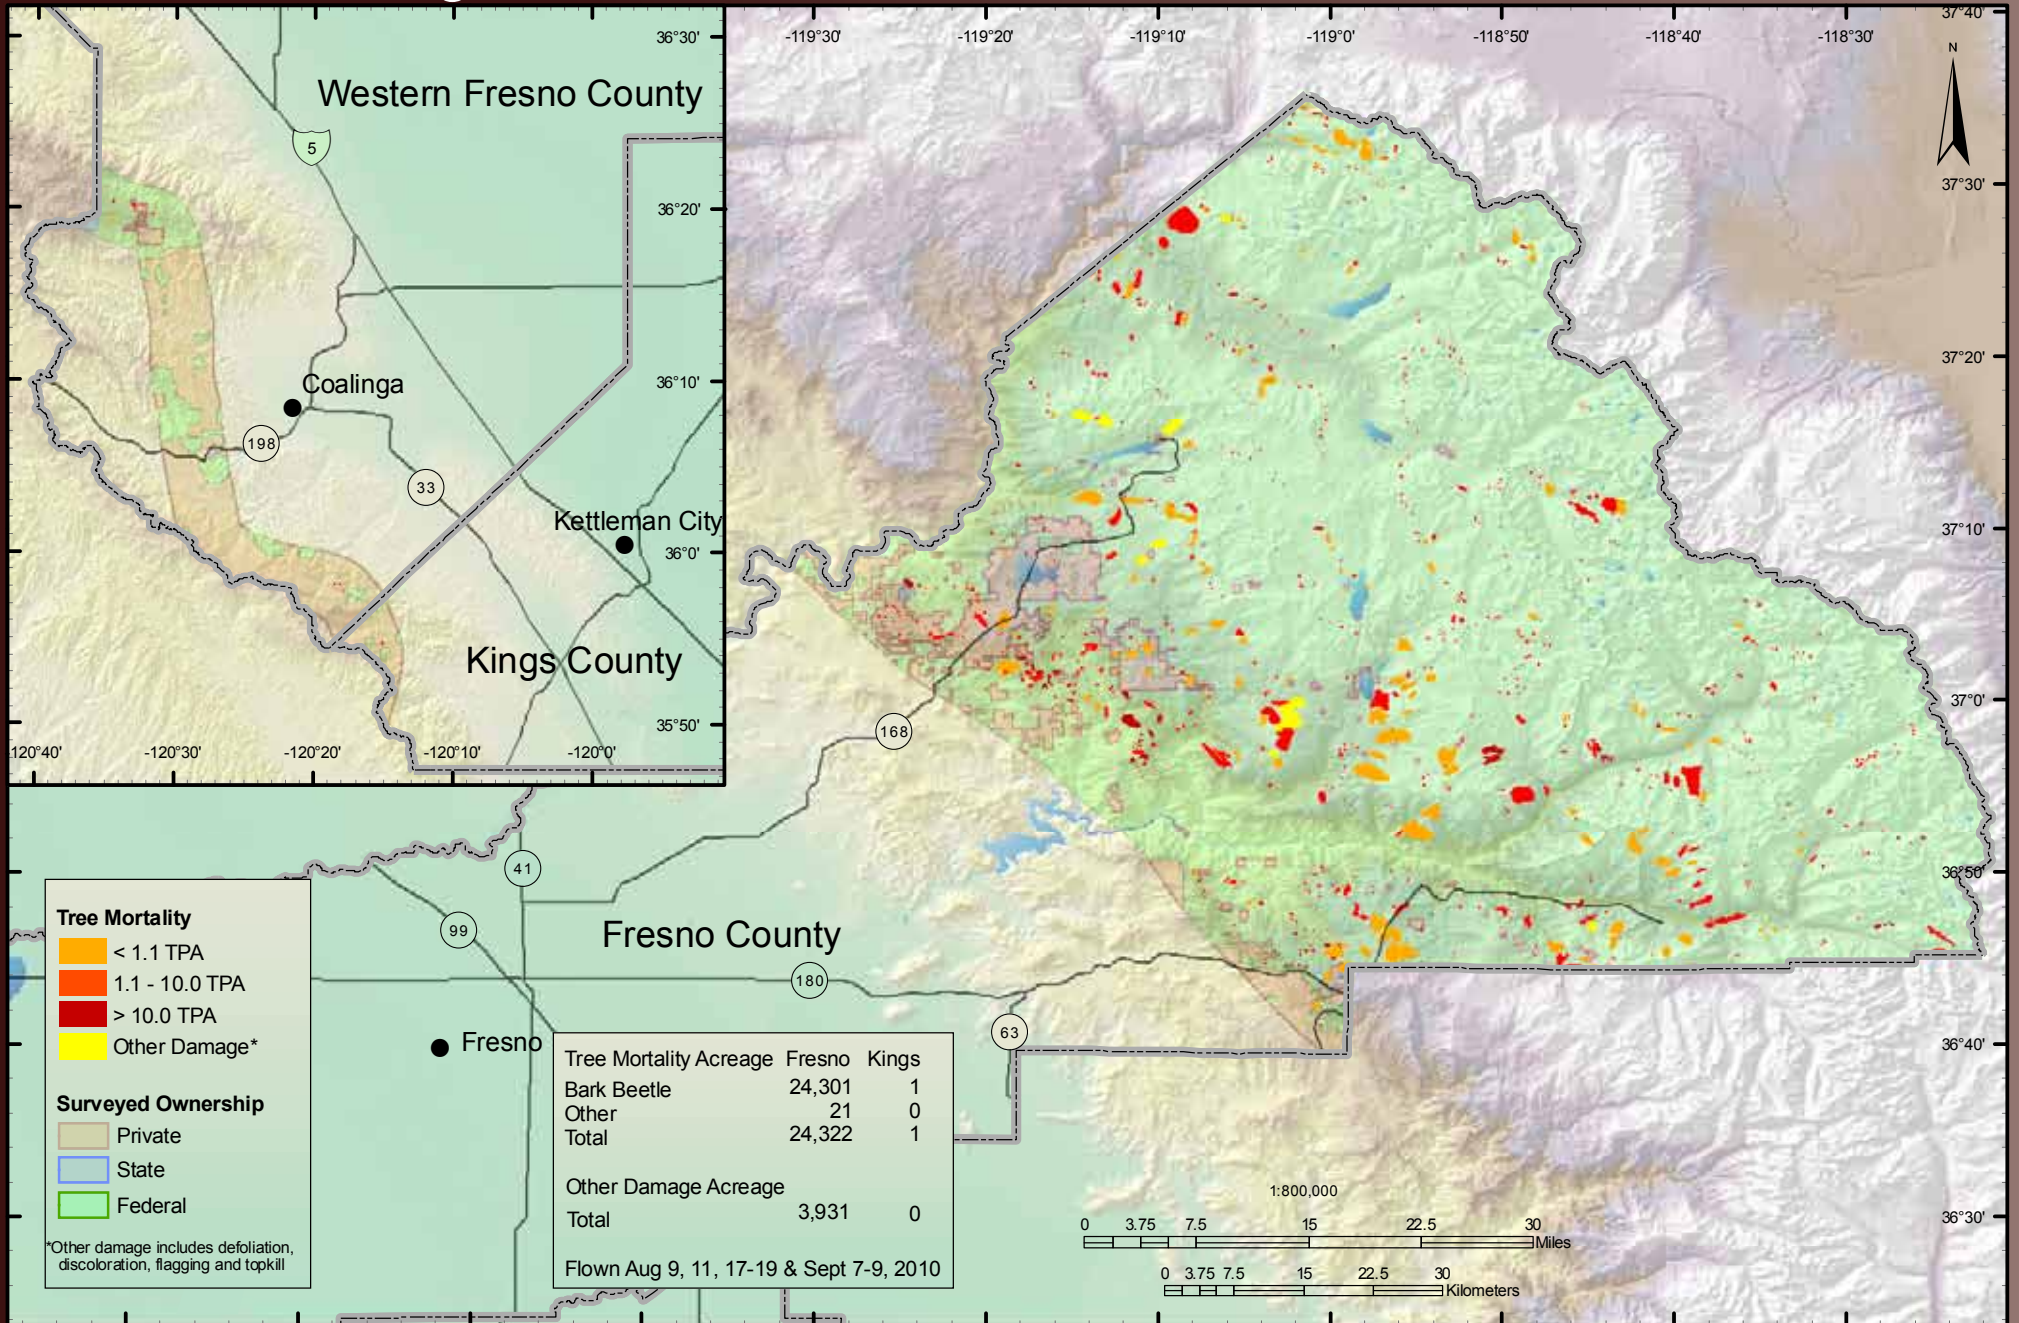

Shasta-Trinity National Forest & Whiskeytown National Recreation Area

Sierra National Forest

Six Rivers National Forest & Redwood State and National Parks

Stanislaus National Forest

Tahoe National Forest

Yosemite National Park

Alameda, Contra Costa, San Francisco, San Joaquin, San Mateo, Santa Clara, Santa Cruz, and Stanislaus Counties

Alpine, Amador, Calaveras, and Tuolumne Counties

Butte, Plumas, Sierra, and Yuba Counties

Colusa, Glenn, and Lake Counties

Del Norte and Humboldt Counties

El Dorado, Nevada, and Placer Counties

Fresno and Kings Counties

Inyo County

Kern County

Lassen County

Los Angeles County

Madera, Mariposa, and Merced Counties

- Private
- State
- Federal

*Other damage includes defoliation, discoloration, flagging and topkill

Santa Barbara and Ventura Counties

Shasta County

Siskiyou County

Tehama County

Trinity County

Tulare County