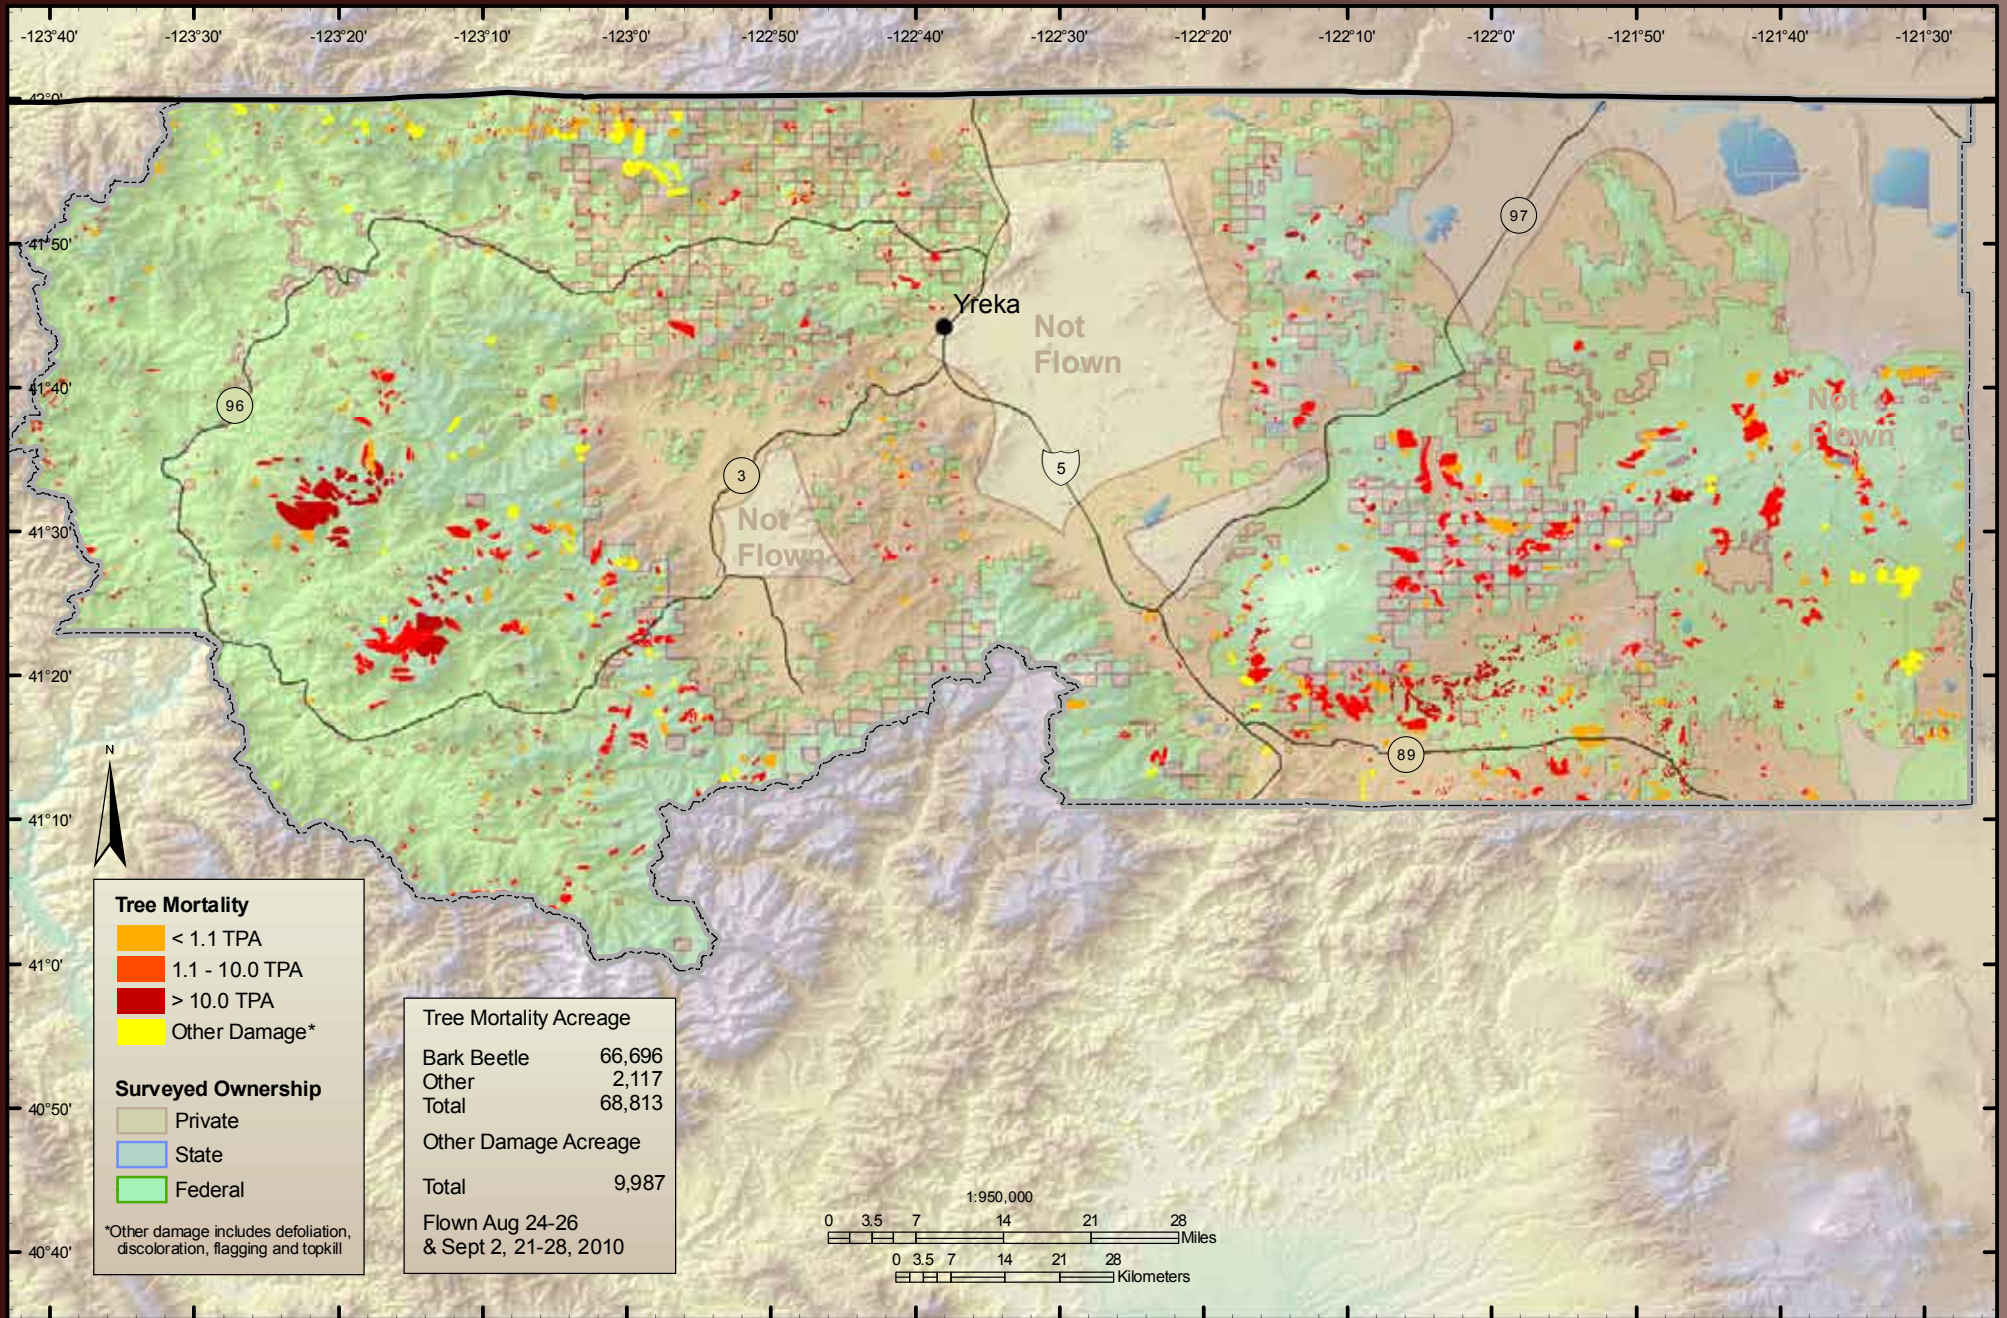

Alameda, Contra Costa, San Francisco, San Joaquin, San Mateo, Santa Clara, Santa Cruz, and Stanislaus Counties

Alpine, Amador, Calaveras, and Tuolumne Counties

Butte, Plumas, Sierra, and Yuba Counties

Colusa, Glenn, and Lake Counties

Del Norte and Humboldt Counties

El Dorado, Nevada, and Placer Counties

Fresno and Kings Counties

Inyo County

Kern County

Lassen County

Los Angeles County

Madera, Mariposa, and Merced Counties

Tree Mortality Acreage	
Bark Beetle	31
Other	94
Total	125
Other Damage Acreage	
Total	97
Flown July 15-16, Aug 9, 2010	

Tree Mortality

- < 1.1 TPA
- 1.1 - 10.0 TPA
- > 10.0 TPA
- Other Damage*

Surveyed Ownership

- Private
- State
- Federal

*Other damage includes defoliation, discoloration, flagging and topkill

Santa Barbara and Ventura Counties

Shasta County

Siskiyou County

Tehama County

Trinity County

Tulare County