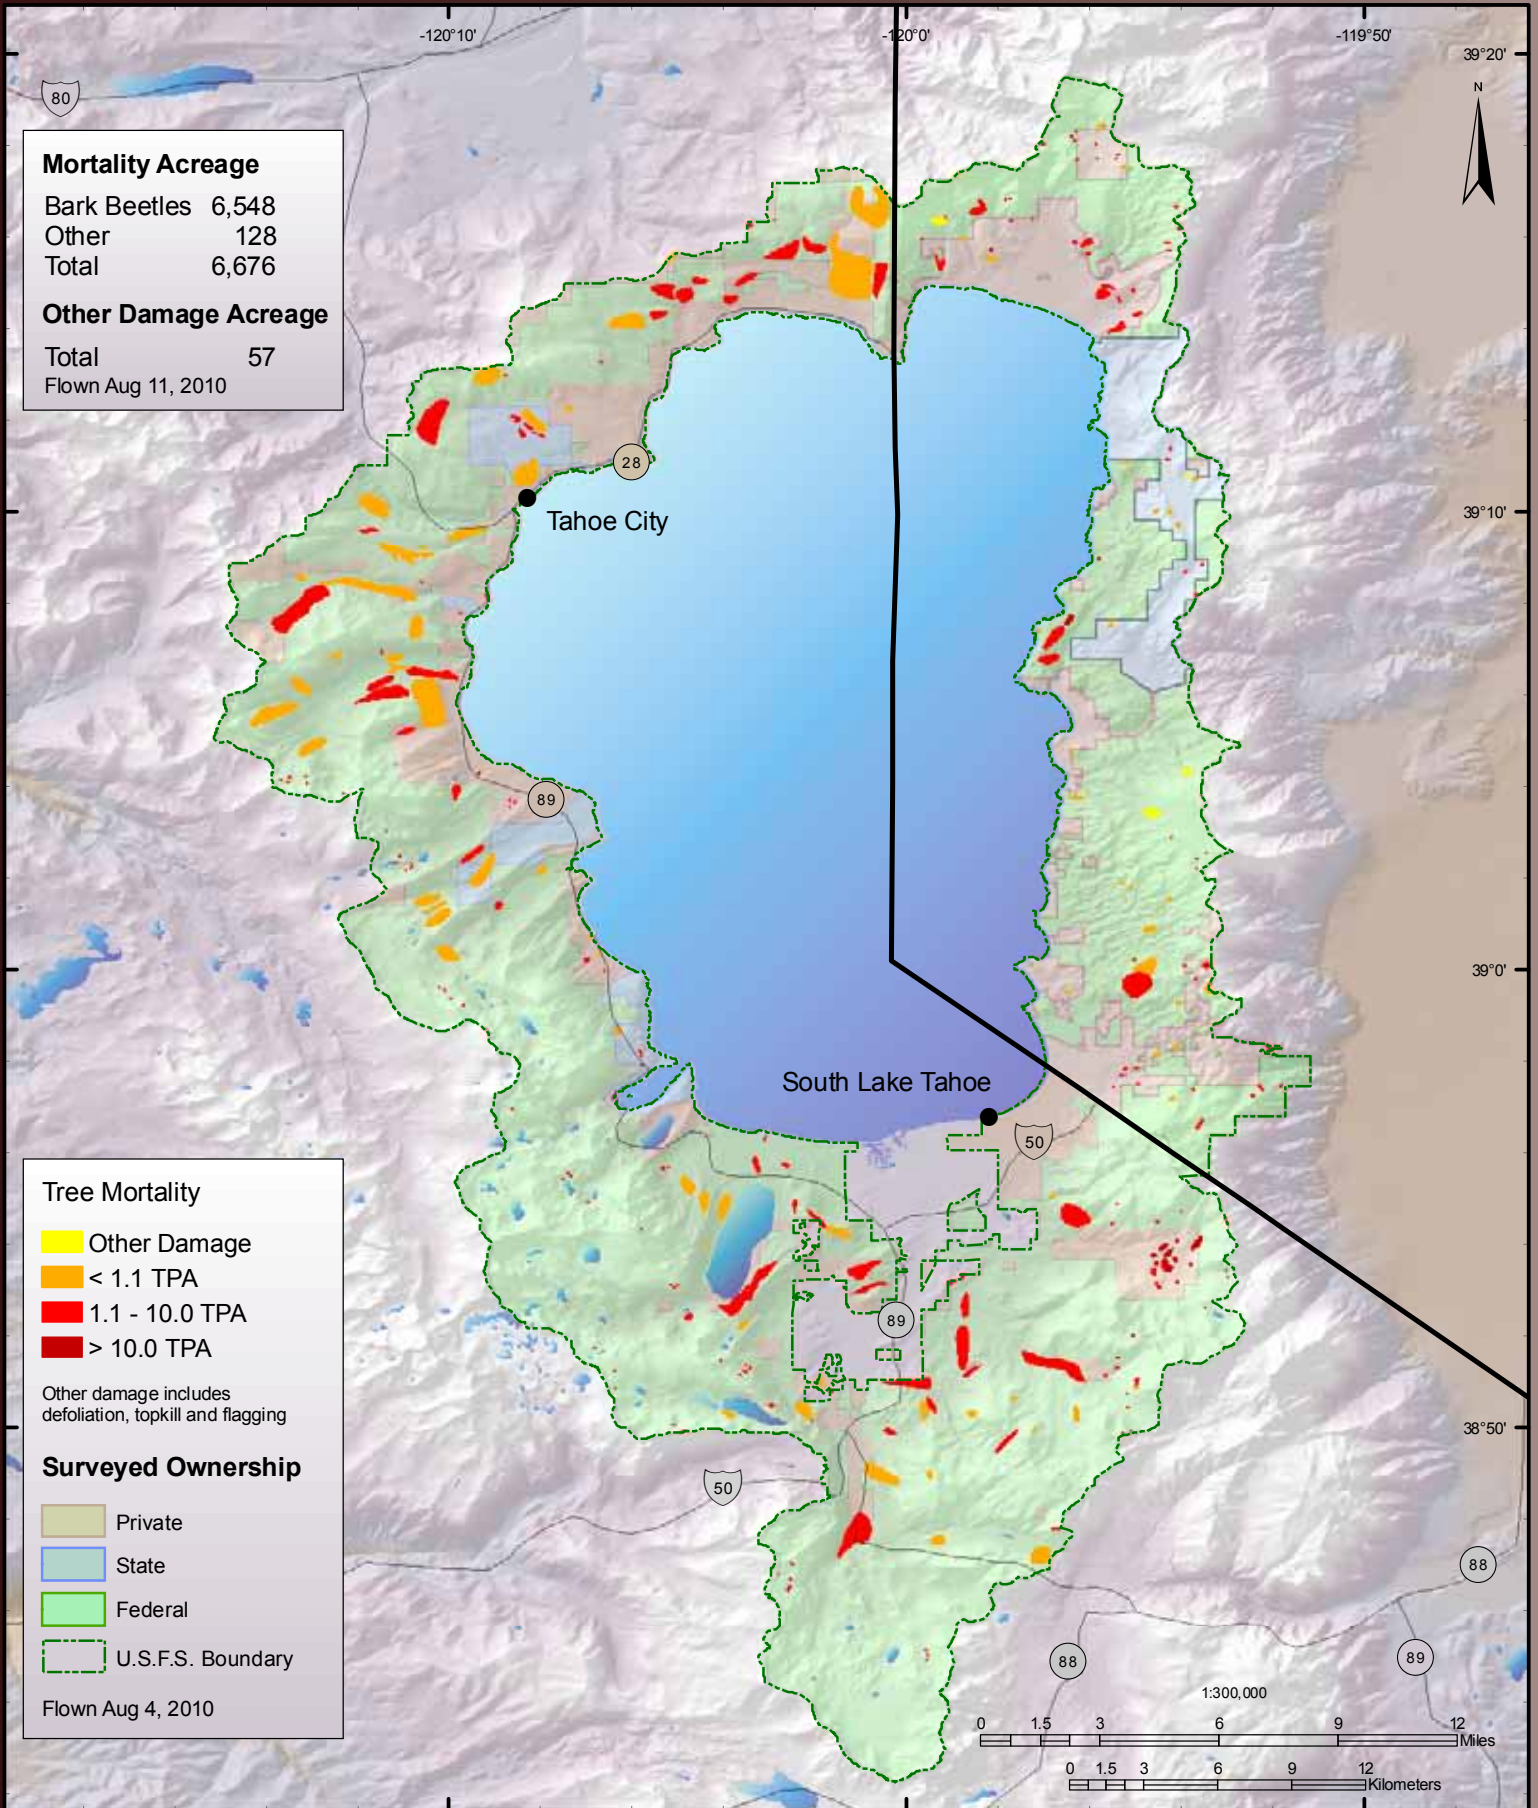

Angeles National Forest

Cleveland National Forest

Eldorado National Forest

Inyo National Forest

Klamath National Forest

Lake Tahoe Basin Management Unit

Lassen National Forest & Lassen National Park

Los Padres National Forest

Mendocino National Forest

Modoc National Forest

Plumas National Forest

Point Reyes National Seashore and Golden Gate National Recreation Area

San Bernardino National Forest

Sequoia-Kings National Park

Sequoia National Forest

Tree Mortality Acreage	
Bark Beetle	31
Other	94
Total	125
Other Damage Acreage	
Total	97
Flown July 15-16, Aug 9, 2010	

Tree Mortality

- < 1.1 TPA
- 1.1 - 10.0 TPA
- > 10.0 TPA
- Other Damage*

Surveyed Ownership

- Private
- State
- Federal

*Other damage includes defoliation, discoloration, flagging and topkill

Santa Barbara and Ventura Counties

Shasta County

Siskiyou County

Tehama County

Trinity County

Tulare County