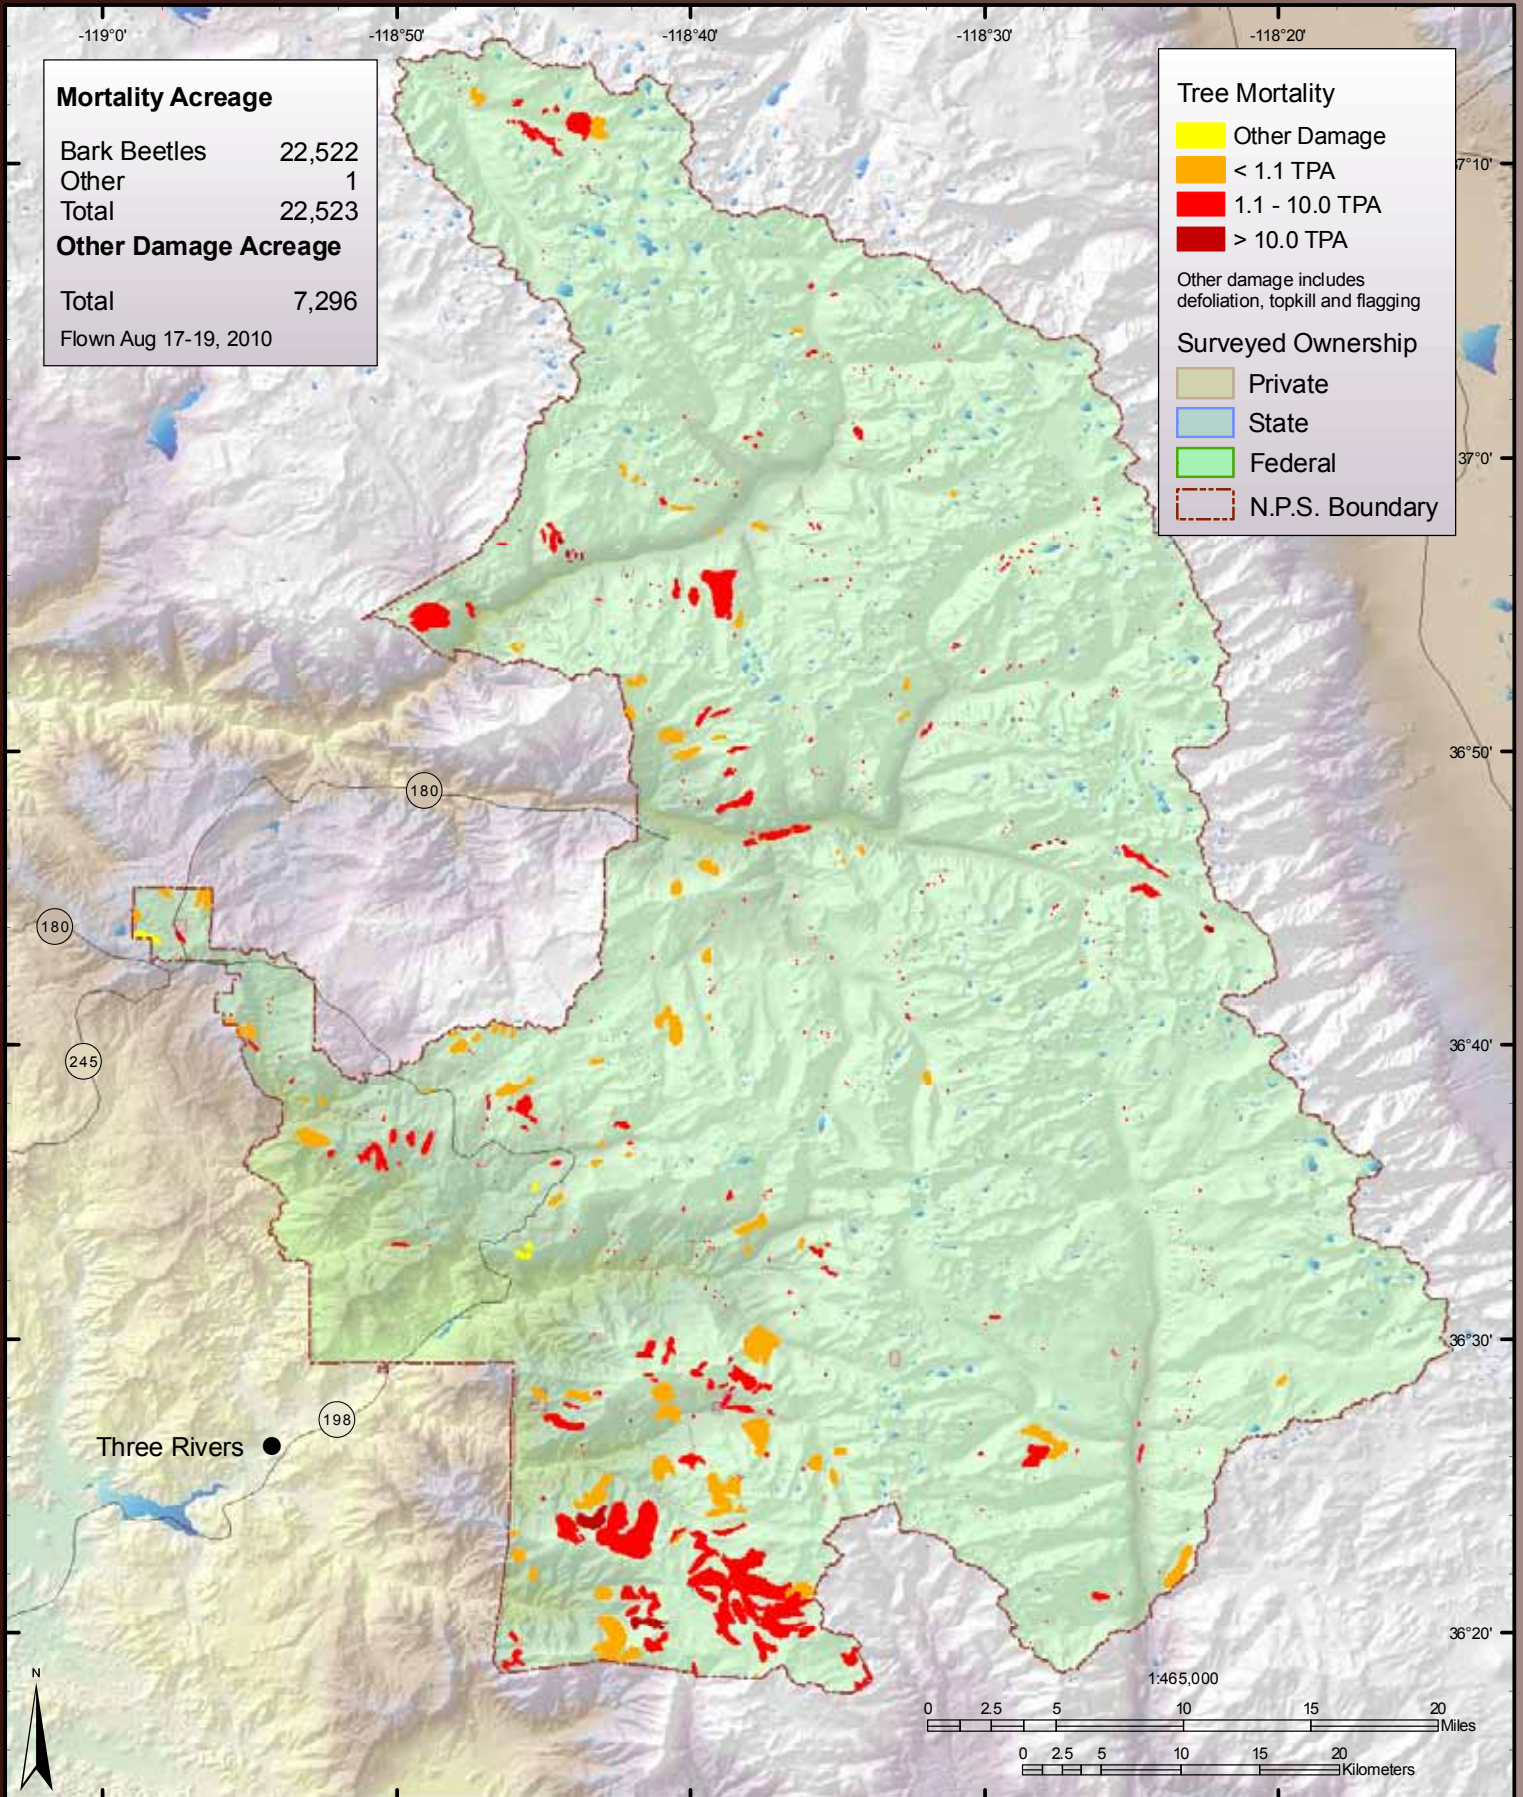

Angeles National Forest

Cleveland National Forest

Eldorado National Forest

Inyo National Forest

Klamath National Forest

Lake Tahoe Basin Management Unit

Lassen National Forest & Lassen National Park

Los Padres National Forest

Mendocino National Forest

Modoc National Forest

Plumas National Forest

Point Reyes National Seashore and Golden Gate National Recreation Area

San Bernardino National Forest

Sequoia-Kings National Park

Sequoia National Forest

Shasta-Trinity National Forest & Whiskeytown National Recreation Area

Sierra National Forest

Six Rivers National Forest & Redwood State and National Parks

Stanislaus National Forest

Tahoe National Forest

Yosemite National Park

Alameda, Contra Costa, San Francisco, San Joaquin, San Mateo, Santa Clara, Santa Cruz, and Stanislaus Counties

Alpine, Amador, Calaveras, and Tuolumne Counties

Butte, Plumas, Sierra, and Yuba Counties

Colusa, Glenn, and Lake Counties