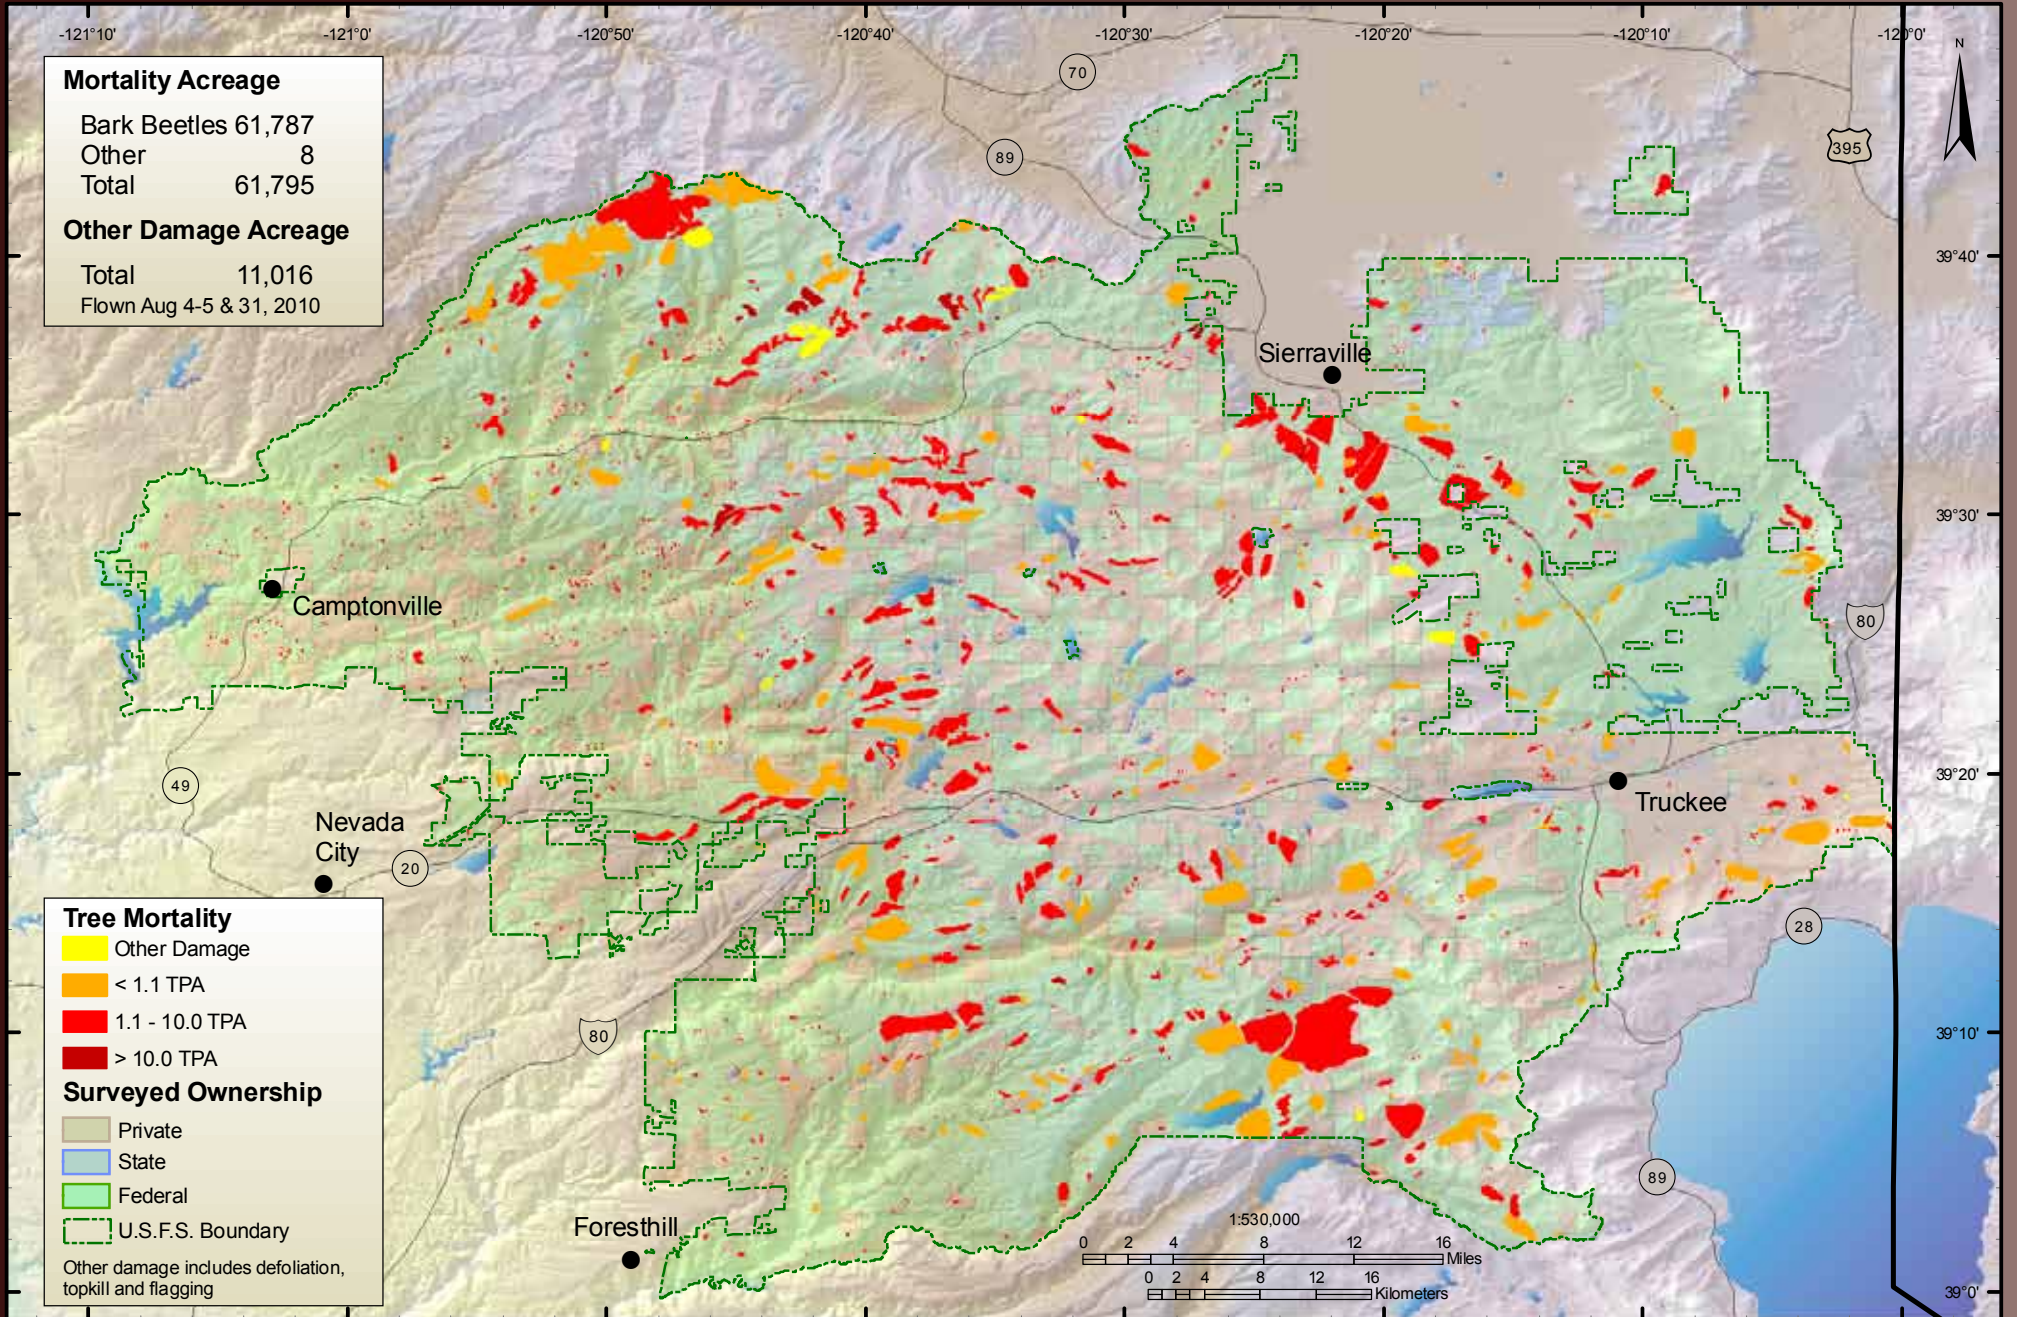

Shasta-Trinity National Forest & Whiskeytown National Recreation Area

Sierra National Forest

Six Rivers National Forest & Redwood State and National Parks

Stanislaus National Forest

Tahoe National Forest

Yosemite National Park

Alameda, Contra Costa, San Francisco, San Joaquin, San Mateo, Santa Clara, Santa Cruz, and Stanislaus Counties

Alpine, Amador, Calaveras, and Tuolumne Counties

Butte, Plumas, Sierra, and Yuba Counties

Colusa, Glenn, and Lake Counties

Tree Mortality Acreage	
Bark Beetle	31
Other	94
Total	125
Other Damage Acreage	
Total	97
Flown July 15-16, Aug 9, 2010	

Tree Mortality

- < 1.1 TPA
- 1.1 - 10.0 TPA
- > 10.0 TPA
- Other Damage*

Surveyed Ownership

- Private
- State
- Federal

*Other damage includes defoliation, discoloration, flagging and topkill

Santa Barbara and Ventura Counties

Shasta County

Siskiyou County

Tehama County

Trinity County

Tulare County