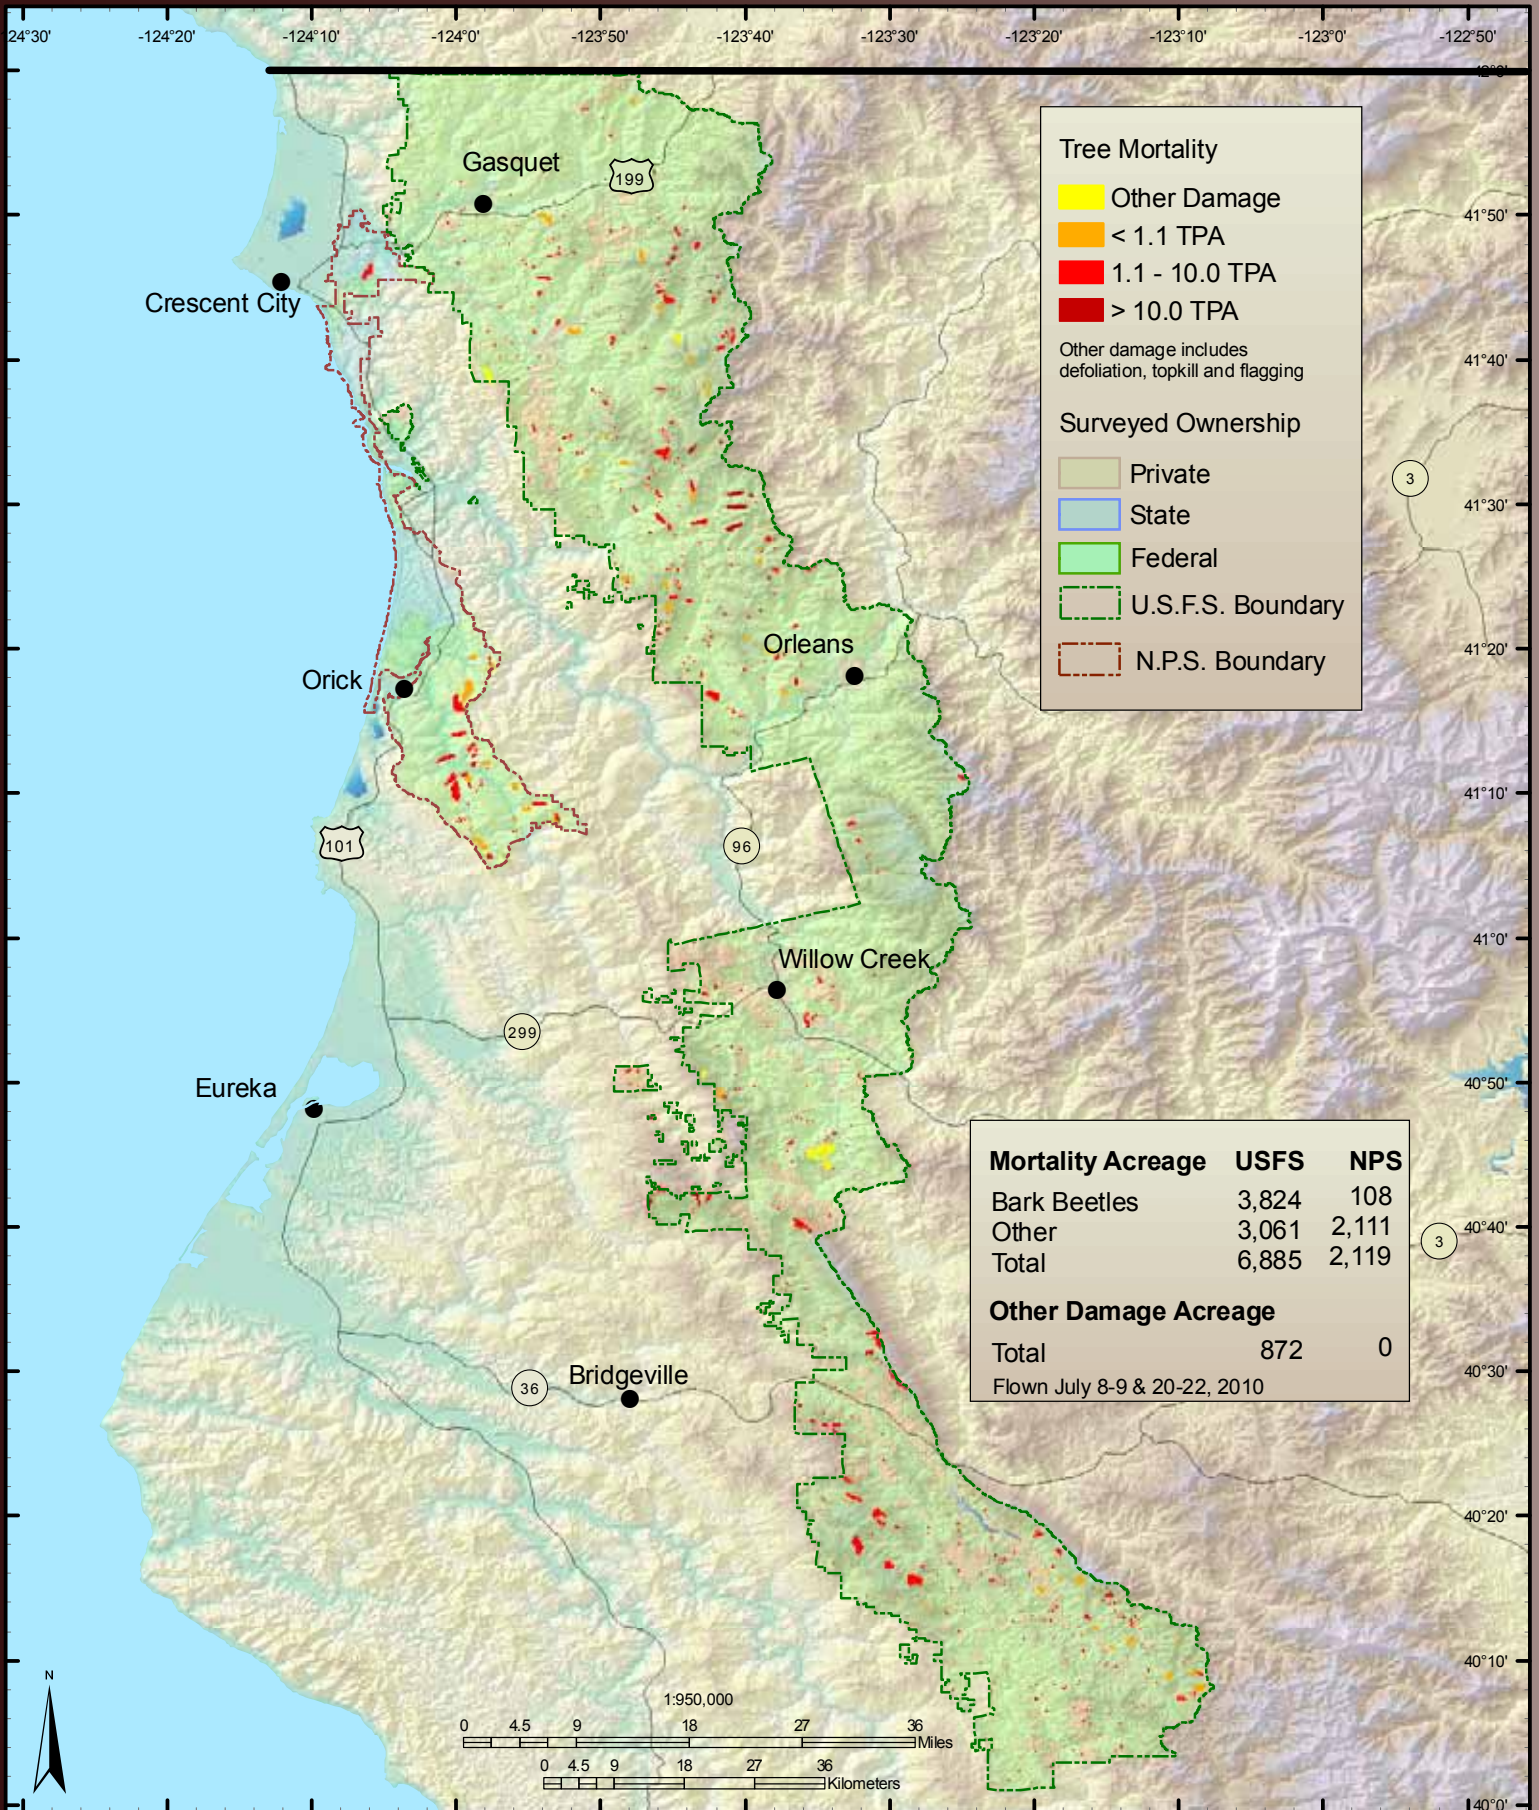

Angeles National Forest

Cleveland National Forest

Eldorado National Forest

Inyo National Forest

Klamath National Forest

Lake Tahoe Basin Management Unit

Lassen National Forest & Lassen National Park

Los Padres National Forest

Mendocino National Forest

Modoc National Forest

Plumas National Forest

Point Reyes National Seashore and Golden Gate National Recreation Area

San Bernardino National Forest

Sequoia-Kings National Park

Sequoia National Forest

Shasta-Trinity National Forest & Whiskeytown National Recreation Area

Sierra National Forest

Six Rivers National Forest & Redwood State and National Parks

Stanislaus National Forest

Tahoe National Forest

Yosemite National Park

Alameda, Contra Costa, San Francisco, San Joaquin, San Mateo, Santa Clara, Santa Cruz, and Stanislaus Counties

Alpine, Amador, Calaveras, and Tuolumne Counties

Butte, Plumas, Sierra, and Yuba Counties

Colusa, Glenn, and Lake Counties