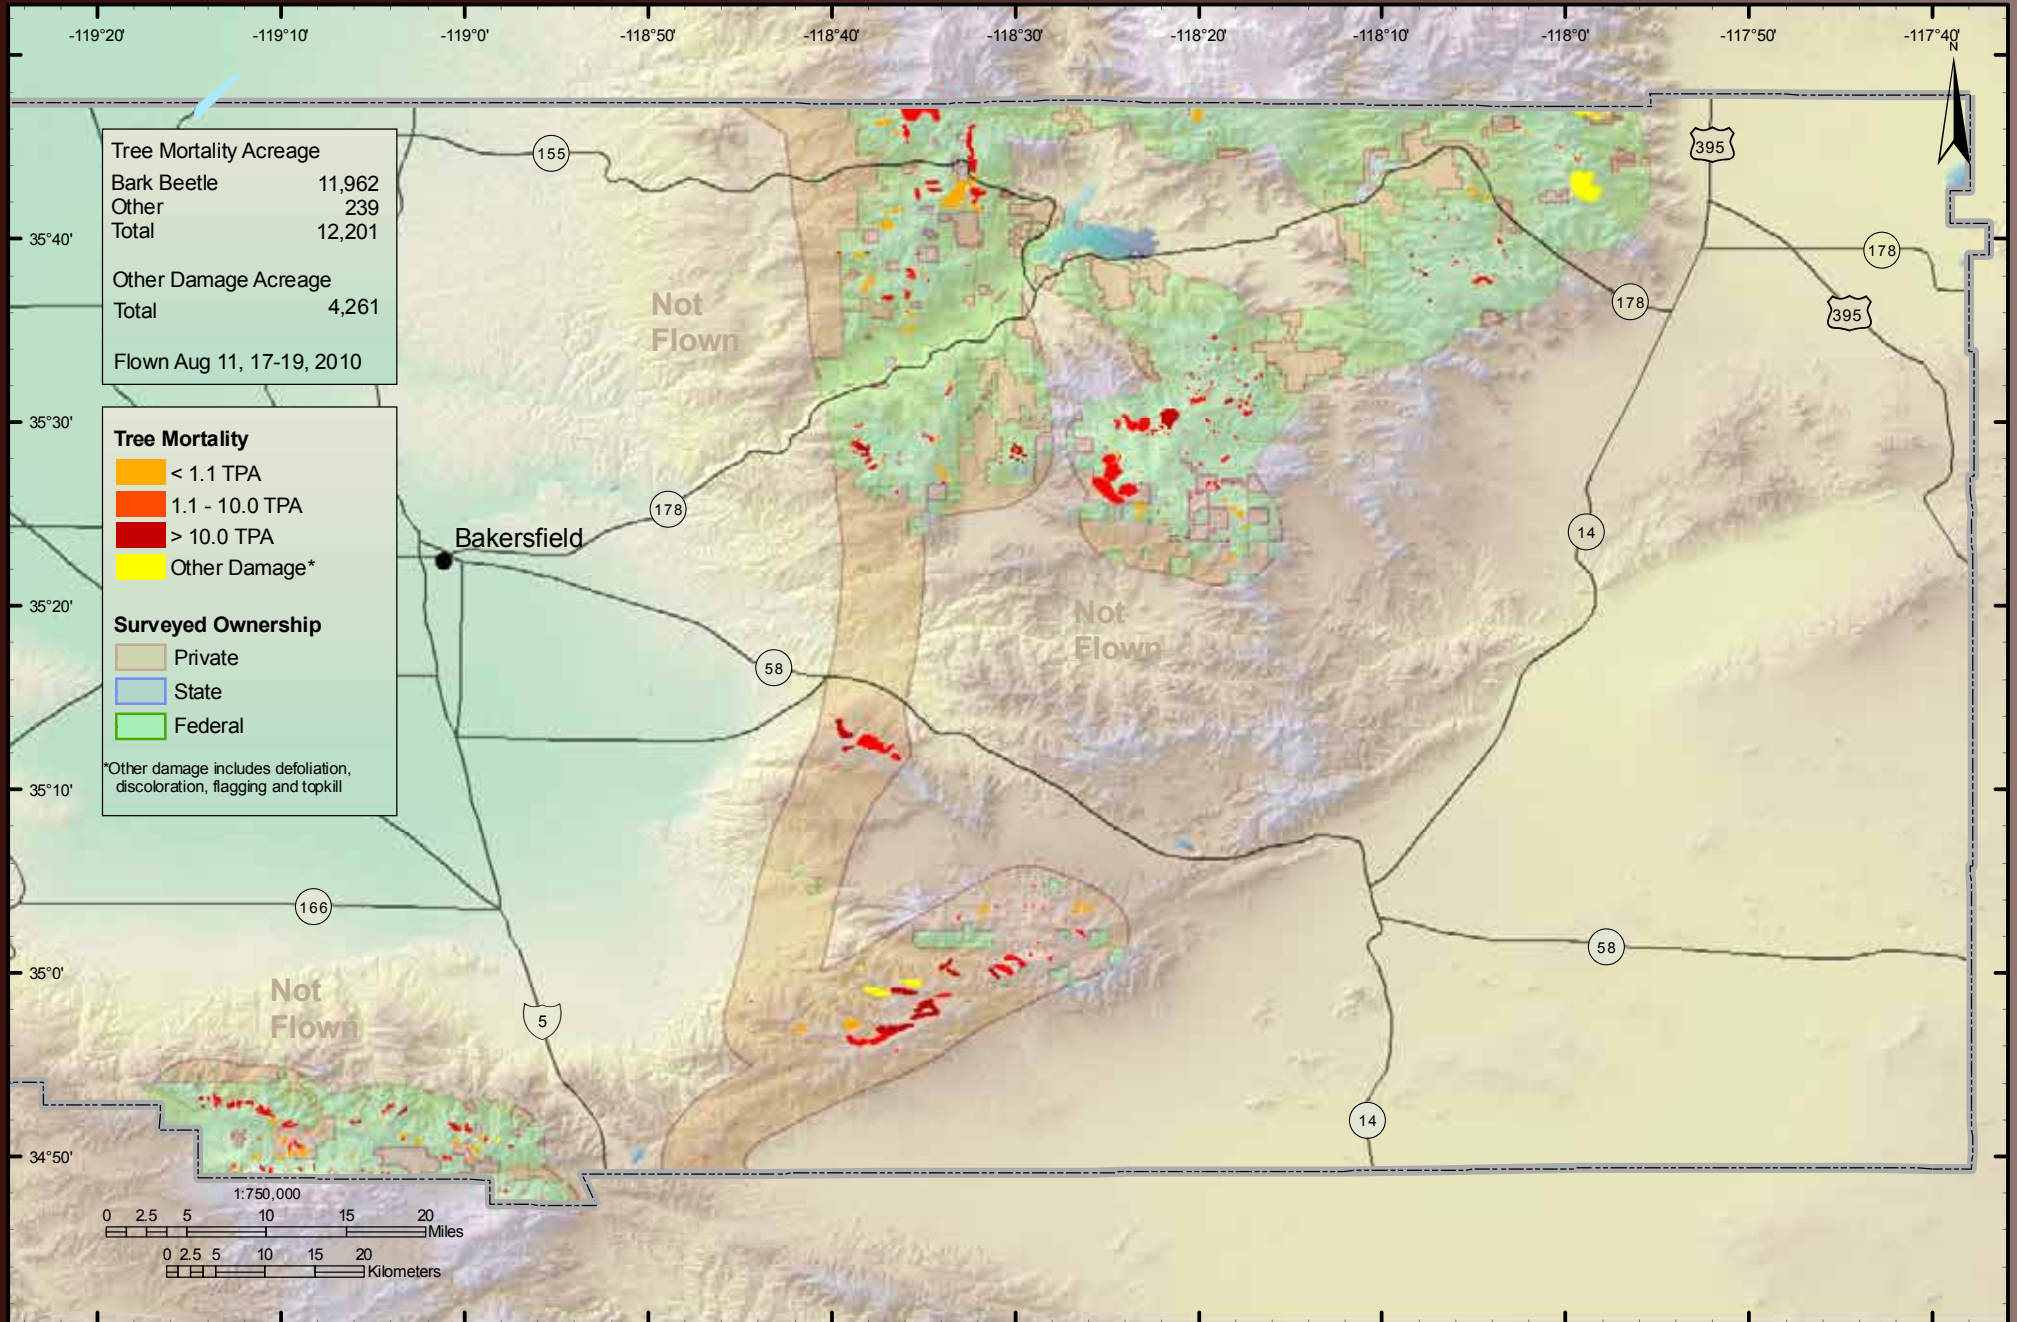

Alameda, Contra Costa, San Francisco, San Joaquin, San Mateo, Santa Clara, Santa Cruz, and Stanislaus Counties

Alpine, Amador, Calaveras, and Tuolumne Counties

Butte, Plumas, Sierra, and Yuba Counties

Colusa, Glenn, and Lake Counties

Del Norte and Humboldt Counties

El Dorado, Nevada, and Placer Counties

Fresno and Kings Counties

Inyo County

Kern County

Lassen County

Los Angeles County

Madera, Mariposa, and Merced Counties

Marin, Napa, Solano, Sonoma, and Yolo Counties

Mendocino County

Modoc County

Mono County

Monterey and San Benito Counties

Orange, Riverside, and San Bernardino Counties

San Diego County

San Luis Obispo County

Tree Mortality Acreage	
Bark Beetle	31
Other	94
Total	125
Other Damage Acreage	
Total	97
Flown July 15-16, Aug 9, 2010	

Tree Mortality

- < 1.1 TPA
- 1.1 - 10.0 TPA
- > 10.0 TPA
- Other Damage*

Surveyed Ownership