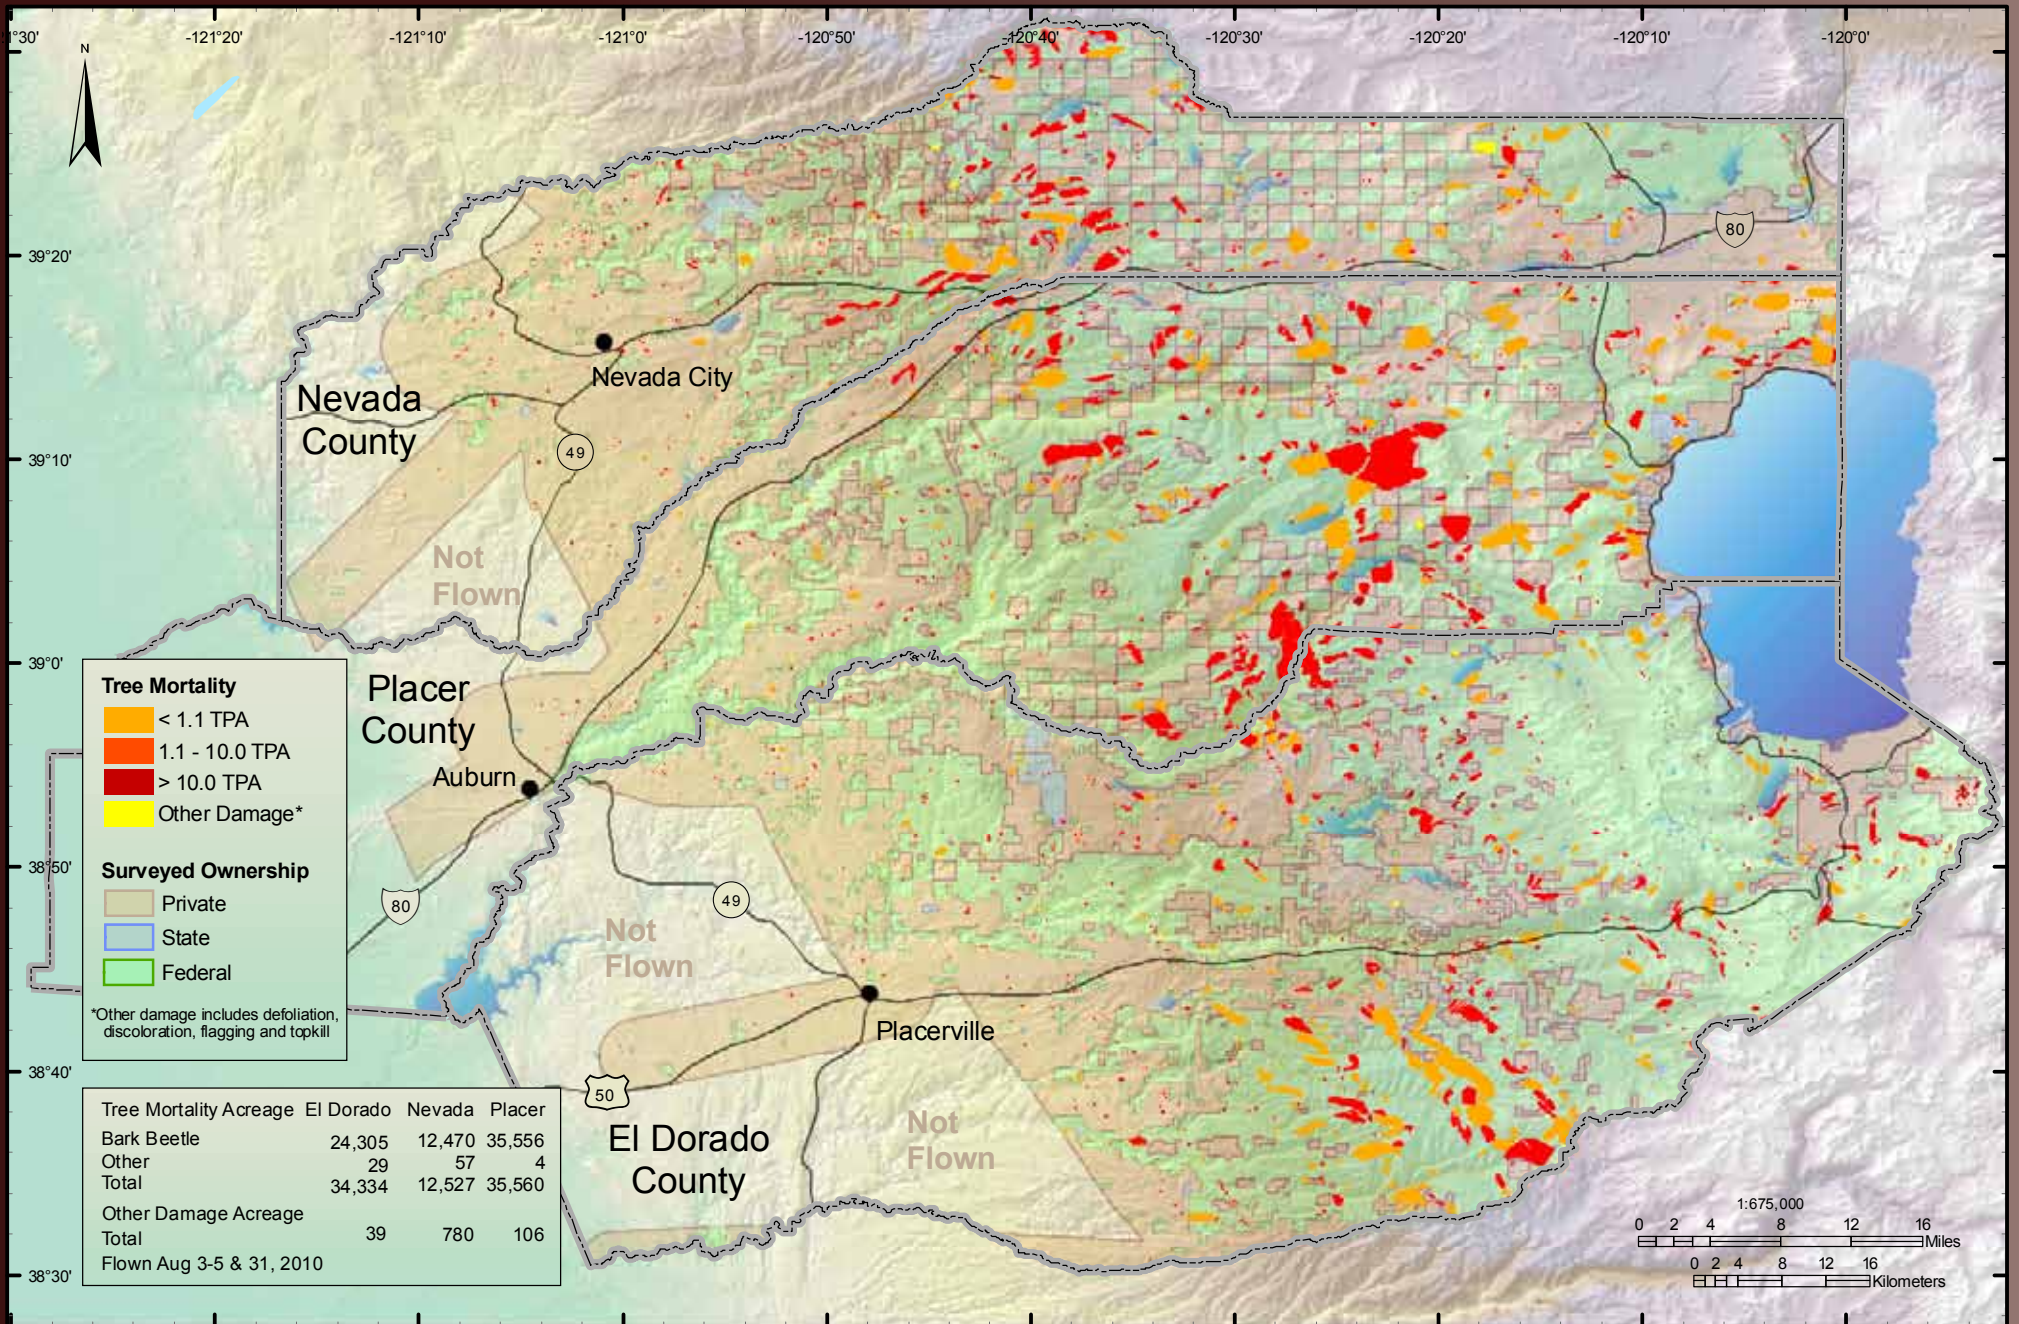

Shasta-Trinity National Forest & Whiskeytown National Recreation Area

Sierra National Forest

Six Rivers National Forest & Redwood State and National Parks

Stanislaus National Forest

Tahoe National Forest

Yosemite National Park

Alameda, Contra Costa, San Francisco, San Joaquin, San Mateo, Santa Clara, Santa Cruz, and Stanislaus Counties

Alpine, Amador, Calaveras, and Tuolumne Counties

Butte, Plumas, Sierra, and Yuba Counties

Colusa, Glenn, and Lake Counties

Del Norte and Humboldt Counties

El Dorado, Nevada, and Placer Counties

Fresno and Kings Counties

Inyo County

Kern County

Lassen County

Los Angeles County

Madera, Mariposa, and Merced Counties

- Private
- State
- Federal

*Other damage includes defoliation, discoloration, flagging and topkill

Santa Barbara and Ventura Counties

Shasta County

Siskiyou County

Tehama County

Trinity County

Tulare County