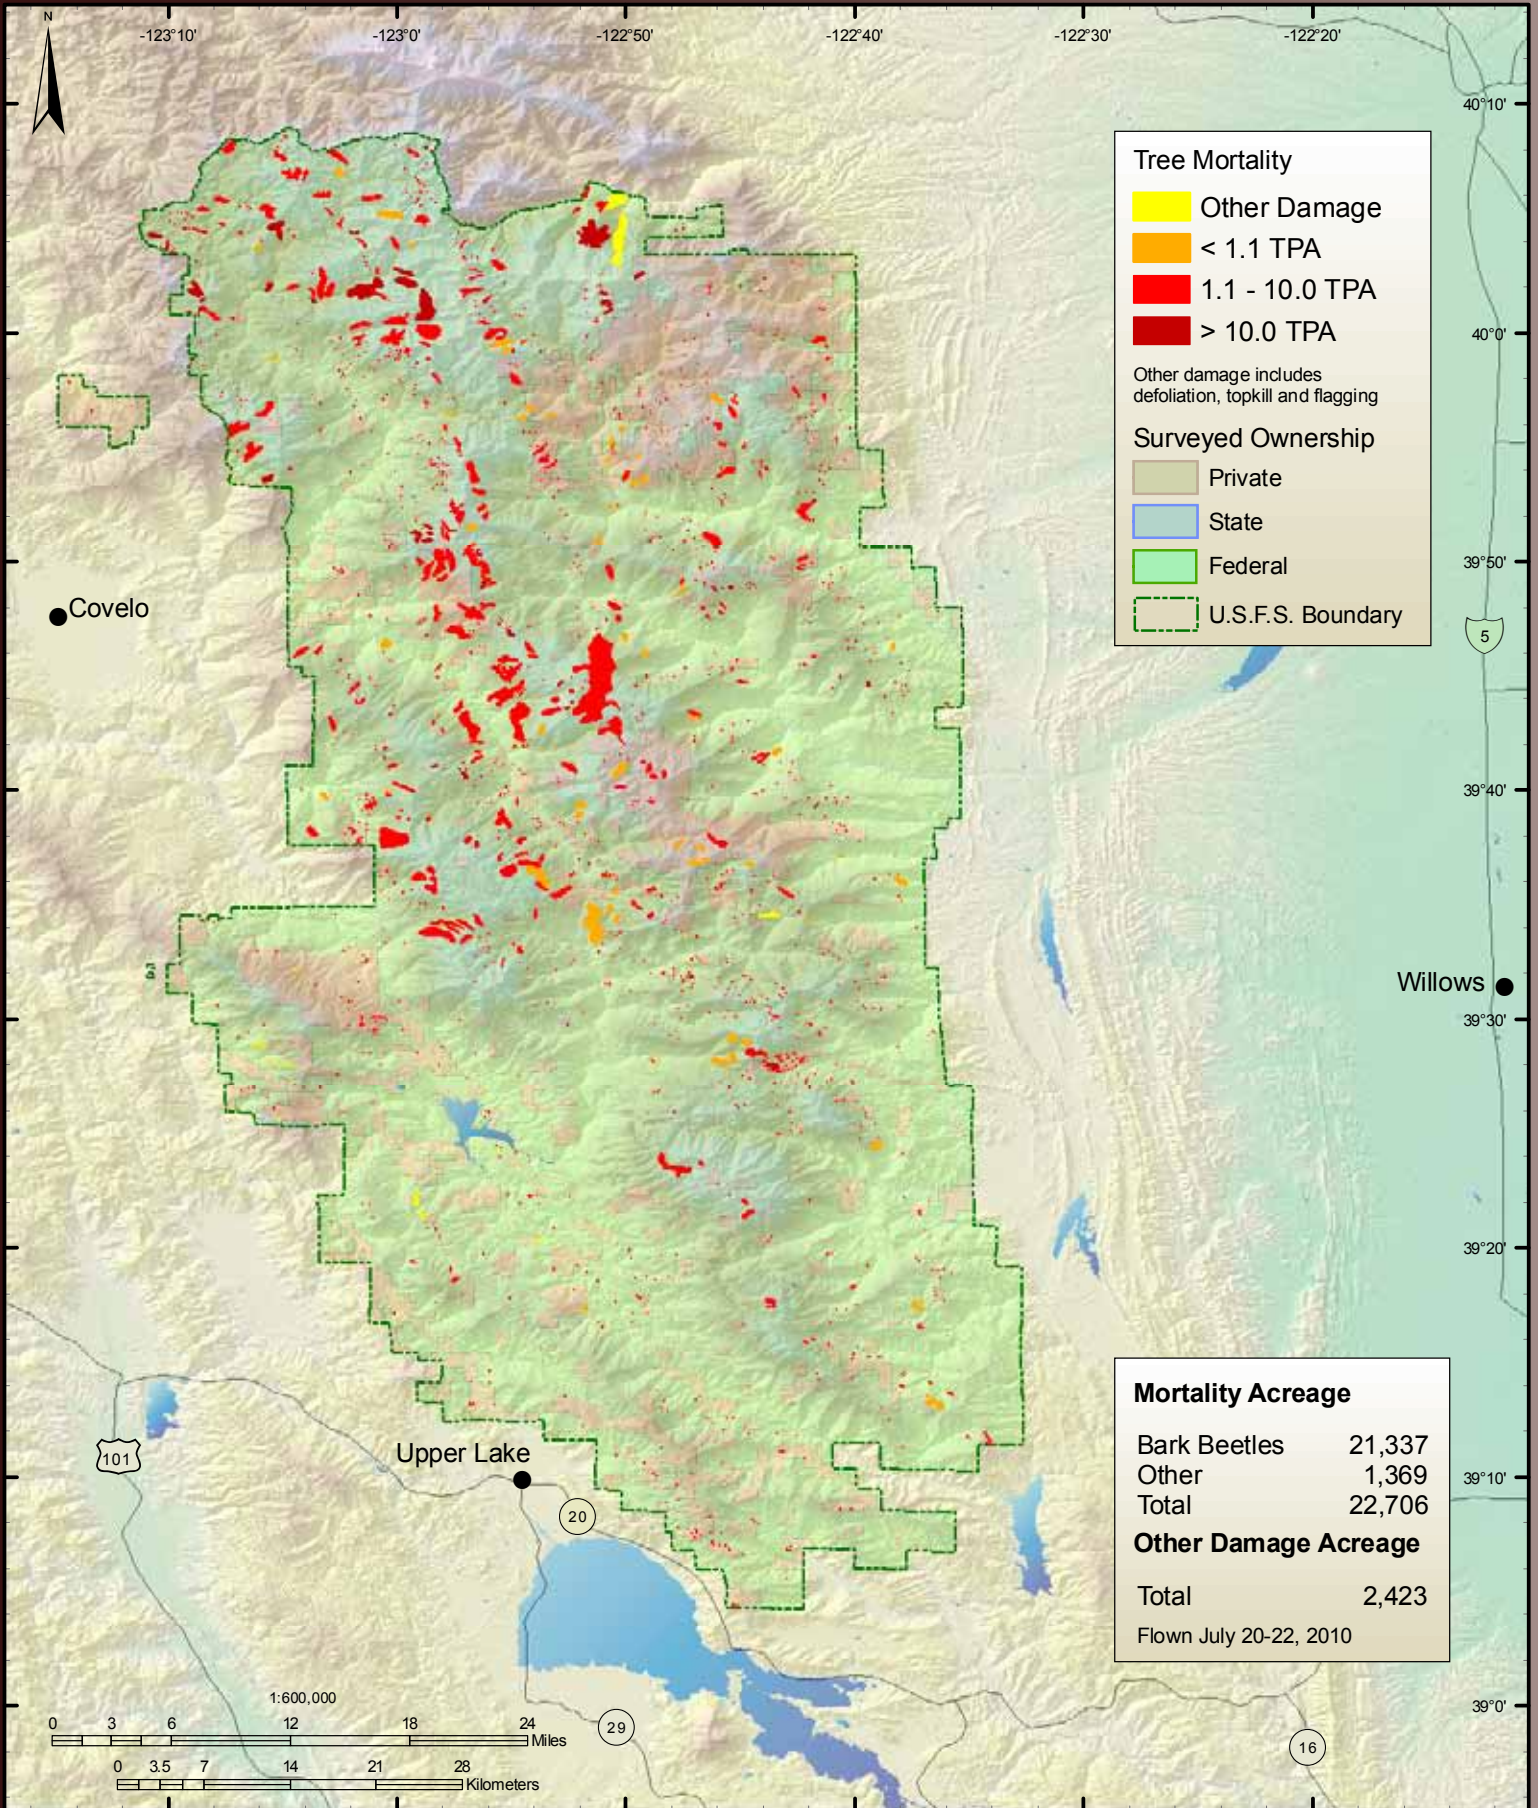

Angeles National Forest

Cleveland National Forest

Eldorado National Forest

Inyo National Forest

Klamath National Forest

Lake Tahoe Basin Management Unit

Lassen National Forest & Lassen National Park

Los Padres National Forest

Mendocino National Forest

Modoc National Forest

Plumas National Forest

Point Reyes National Seashore and Golden Gate National Recreation Area

San Bernardino National Forest

Sequoia-Kings National Park

Sequoia National Forest

Shasta-Trinity National Forest & Whiskeytown National Recreation Area

Sierra National Forest

Six Rivers National Forest & Redwood State and National Parks

Stanislaus National Forest

Tahoe National Forest

Yosemite National Park

Alameda, Contra Costa, San Francisco, San Joaquin, San Mateo, Santa Clara, Santa Cruz, and Stanislaus Counties

Alpine, Amador, Calaveras, and Tuolumne Counties

Butte, Plumas, Sierra, and Yuba Counties

Colusa, Glenn, and Lake Counties