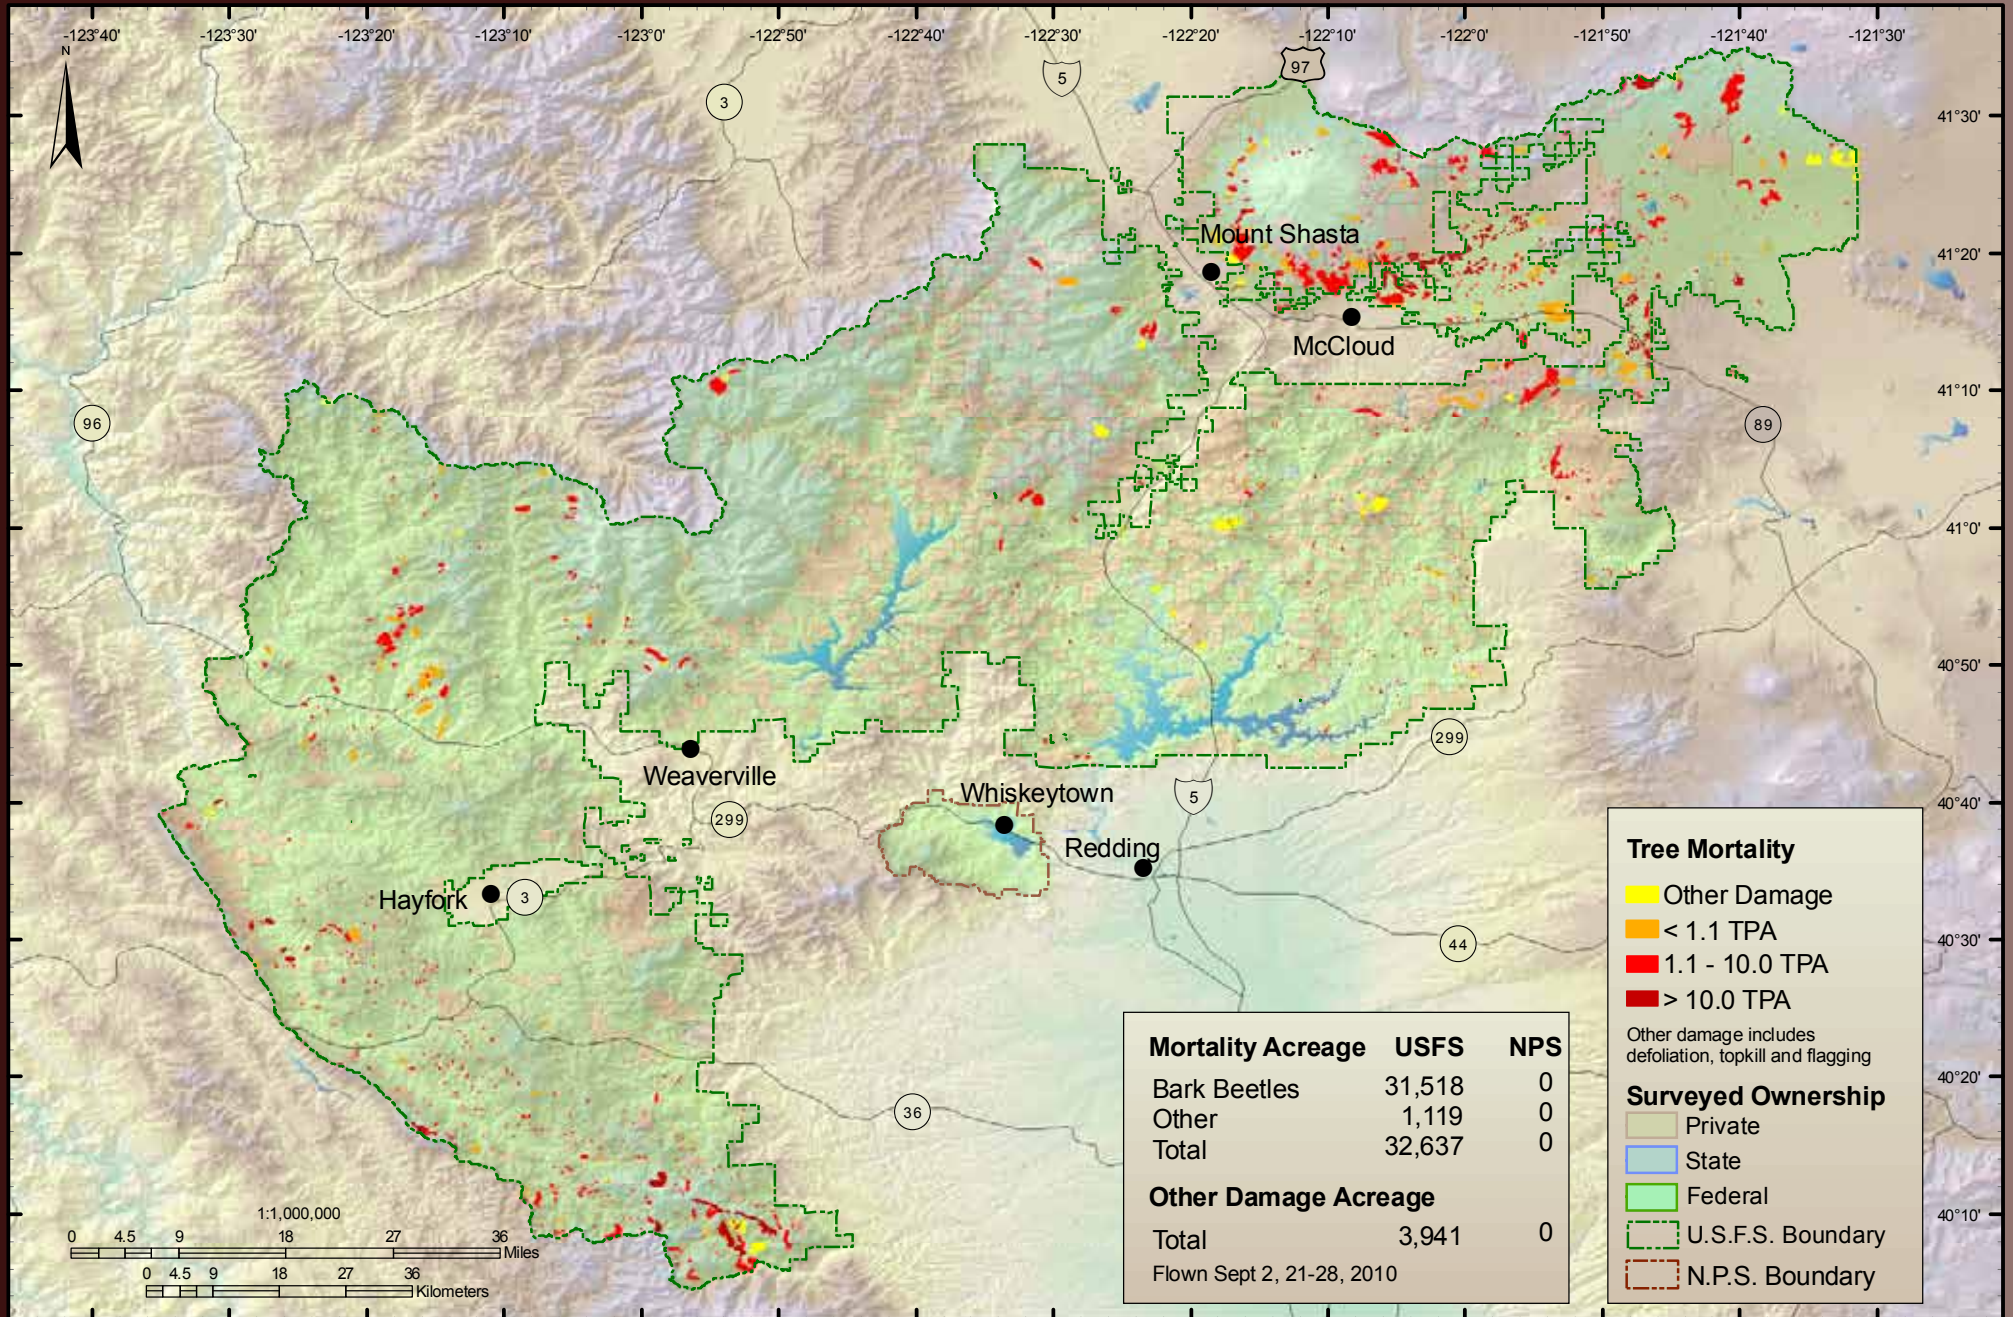

Mendocino National Forest

Modoc National Forest

Plumas National Forest

Point Reyes National Seashore and Golden Gate National Recreation Area

San Bernardino National Forest

Sequoia-Kings National Park

Sequoia National Forest

Shasta-Trinity National Forest & Whiskeytown National Recreation Area

Sierra National Forest

Six Rivers National Forest & Redwood State and National Parks

Stanislaus National Forest

Tahoe National Forest

Yosemite National Park

Tree Mortality Acreage	
Bark Beetle	31
Other	94
Total	125
Other Damage Acreage	
Total	97
Flown July 15-16, Aug 9, 2010	

Tree Mortality

- < 1.1 TPA
- 1.1 - 10.0 TPA
- > 10.0 TPA
- Other Damage*

Surveyed Ownership

- Private
- State
- Federal

*Other damage includes defoliation, discoloration, flagging and topkill

Santa Barbara and Ventura Counties

Shasta County

Siskiyou County

Tehama County

Trinity County

Tulare County