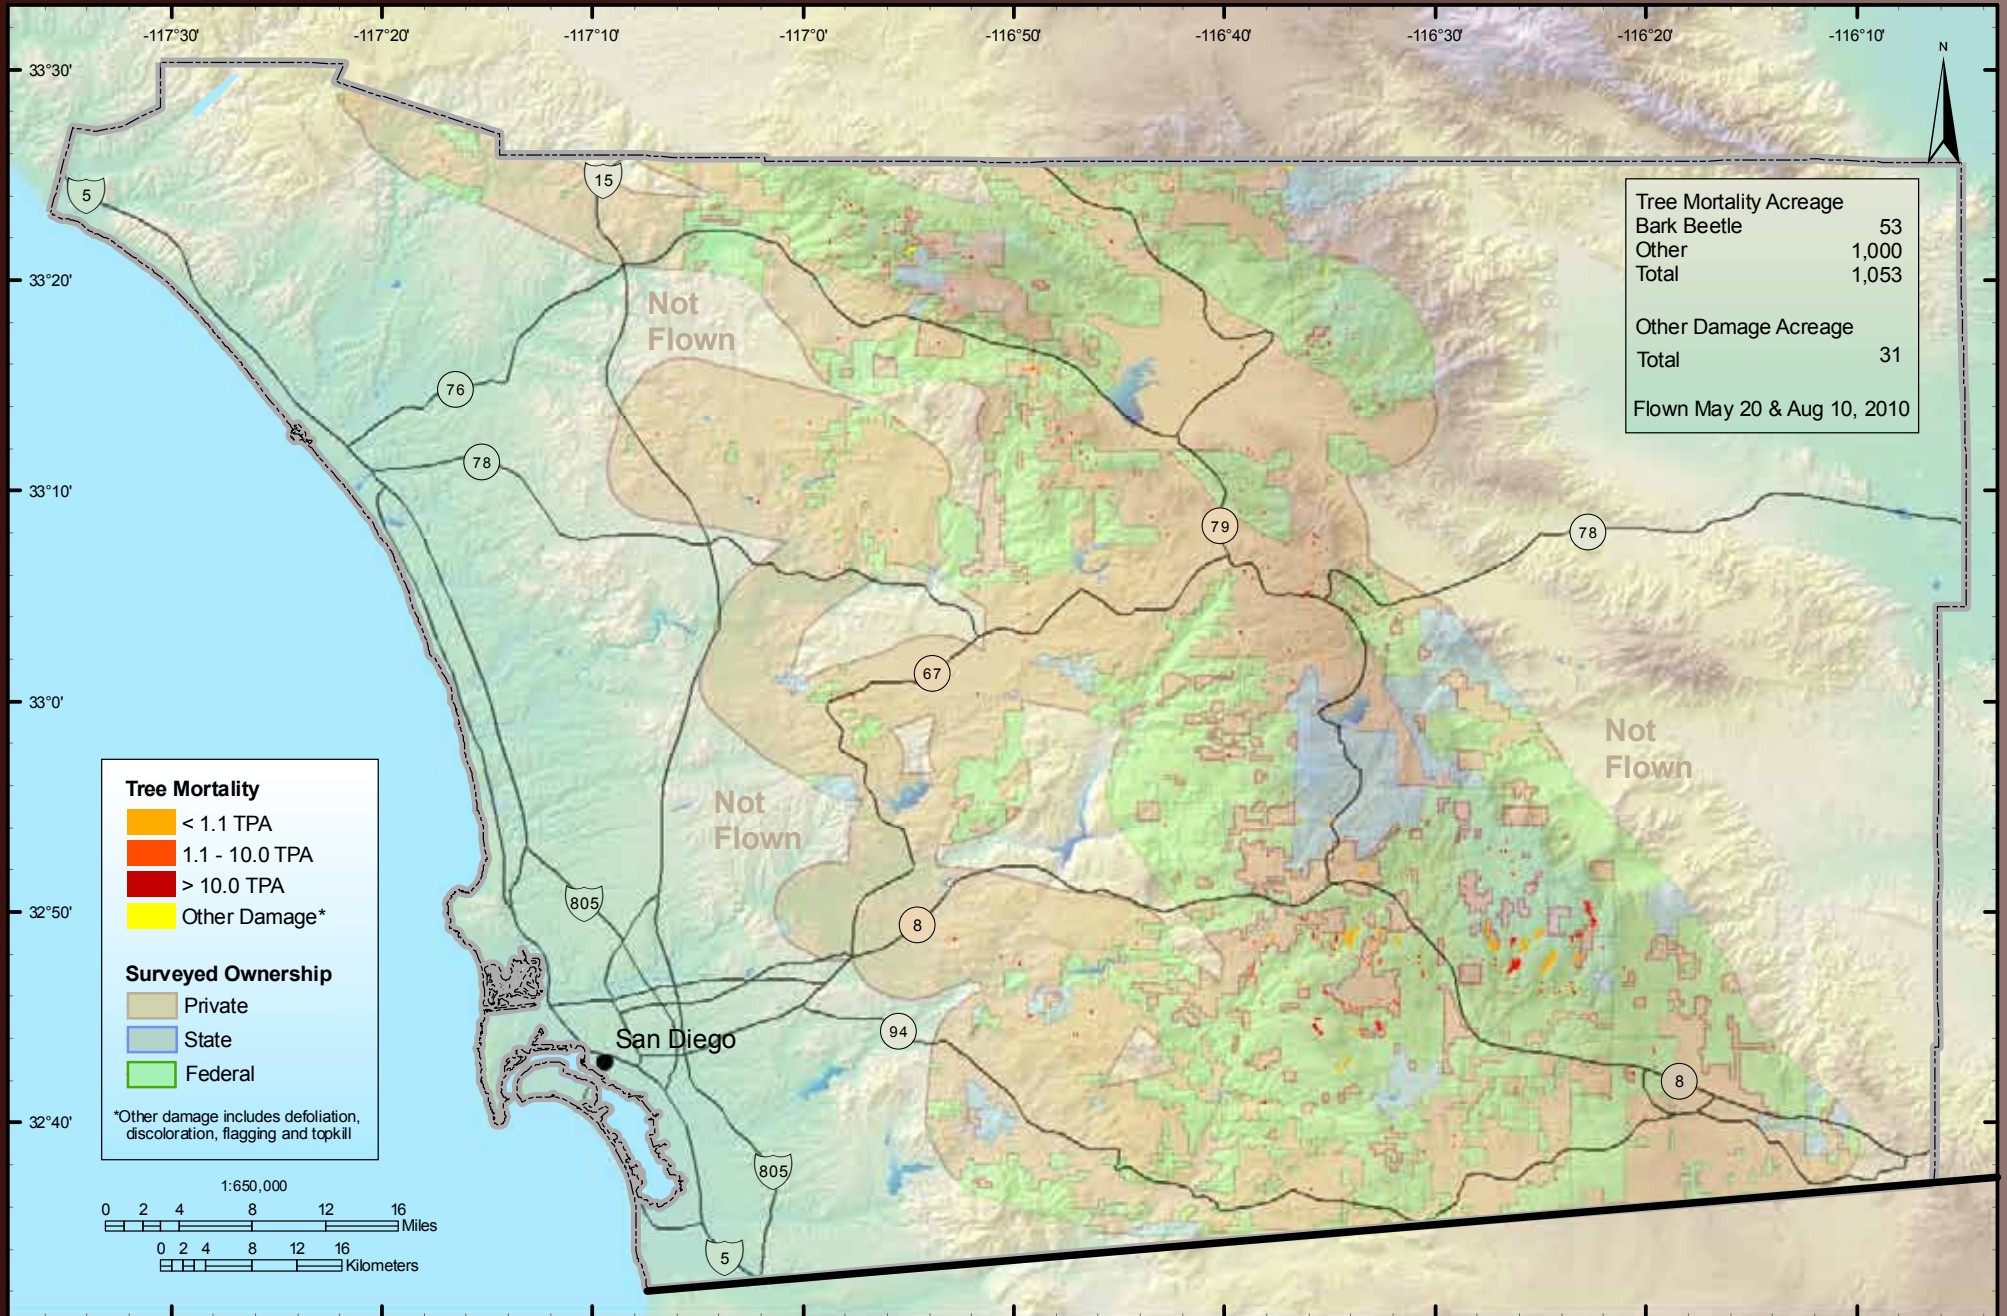

Del Norte and Humboldt Counties

El Dorado, Nevada, and Placer Counties

Fresno and Kings Counties

Inyo County

Kern County

Lassen County

Los Angeles County

Madera, Mariposa, and Merced Counties

Marin, Napa, Solano, Sonoma, and Yolo Counties

Mendocino County

Modoc County

Mono County

Monterey and San Benito Counties

Orange, Riverside, and San Bernardino Counties

San Diego County

San Luis Obispo County

Tree Mortality Acreage	
Bark Beetle	31
Other	94
Total	125
Other Damage Acreage	
Total	97
Flown July 15-16, Aug 9, 2010	

Tree Mortality

- < 1.1 TPA
- 1.1 - 10.0 TPA
- > 10.0 TPA
- Other Damage*

Surveyed Ownership