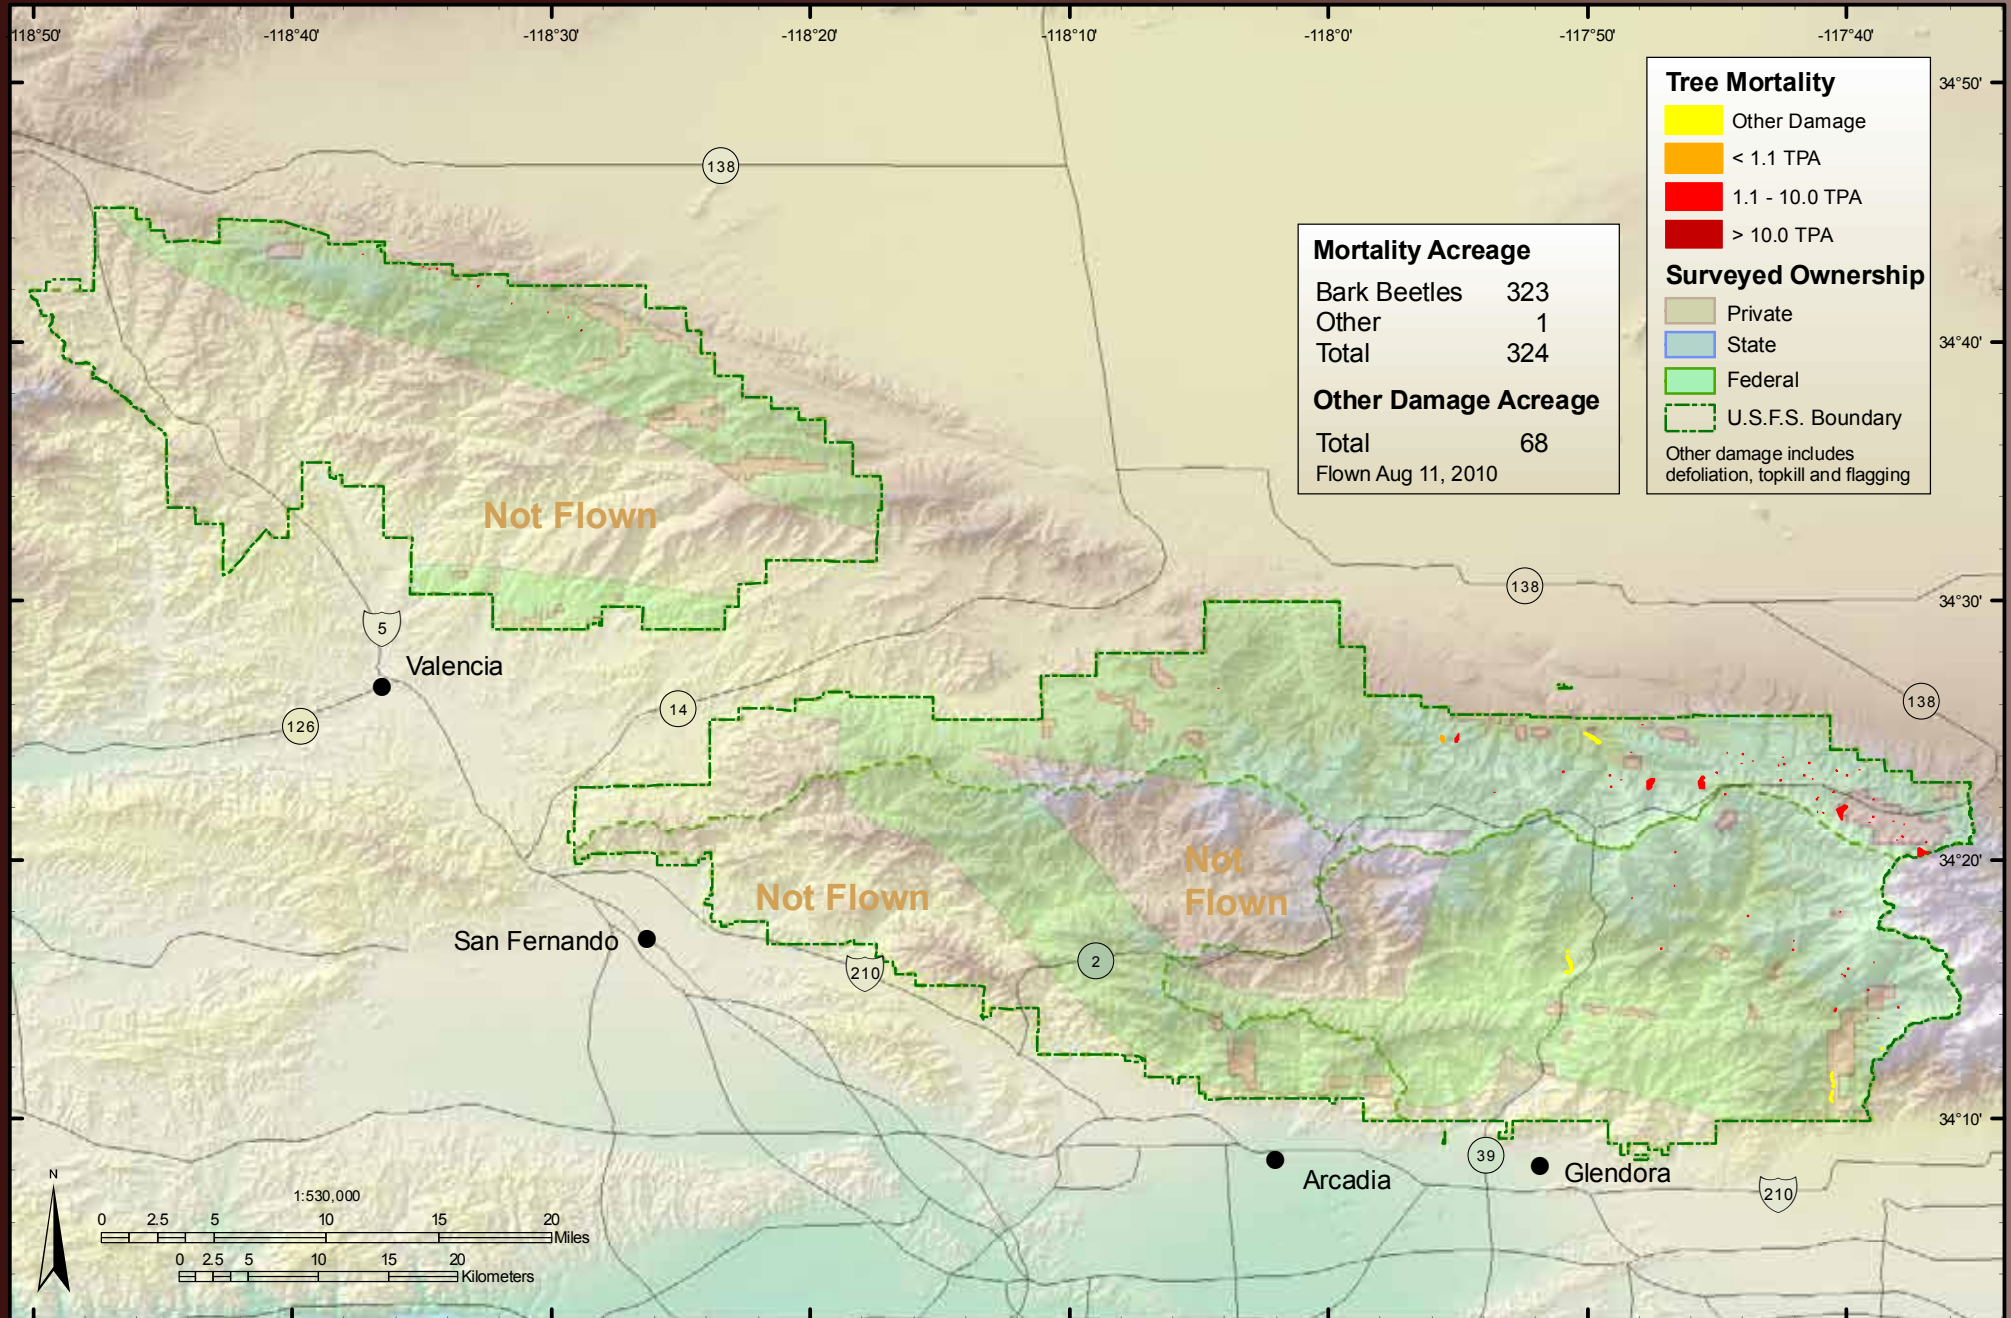

Angeles National Forest

Cleveland National Forest

Eldorado National Forest

Inyo National Forest

Klamath National Forest

Lake Tahoe Basin Management Unit

Lassen National Forest & Lassen National Park

Los Padres National Forest

Mendocino National Forest

Modoc National Forest

Plumas National Forest

Point Reyes National Seashore and Golden Gate National Recreation Area

San Bernardino National Forest

Sequoia-Kings National Park

Sequoia National Forest

Shasta-Trinity National Forest & Whiskeytown National Recreation Area

Sierra National Forest

Six Rivers National Forest & Redwood State and National Parks

Stanislaus National Forest

Tahoe National Forest

Yosemite National Park

- Private
- State
- Federal

*Other damage includes defoliation, discoloration, flagging and topkill

Santa Barbara and Ventura Counties

Shasta County

Siskiyou County

Tehama County

Trinity County

Tulare County