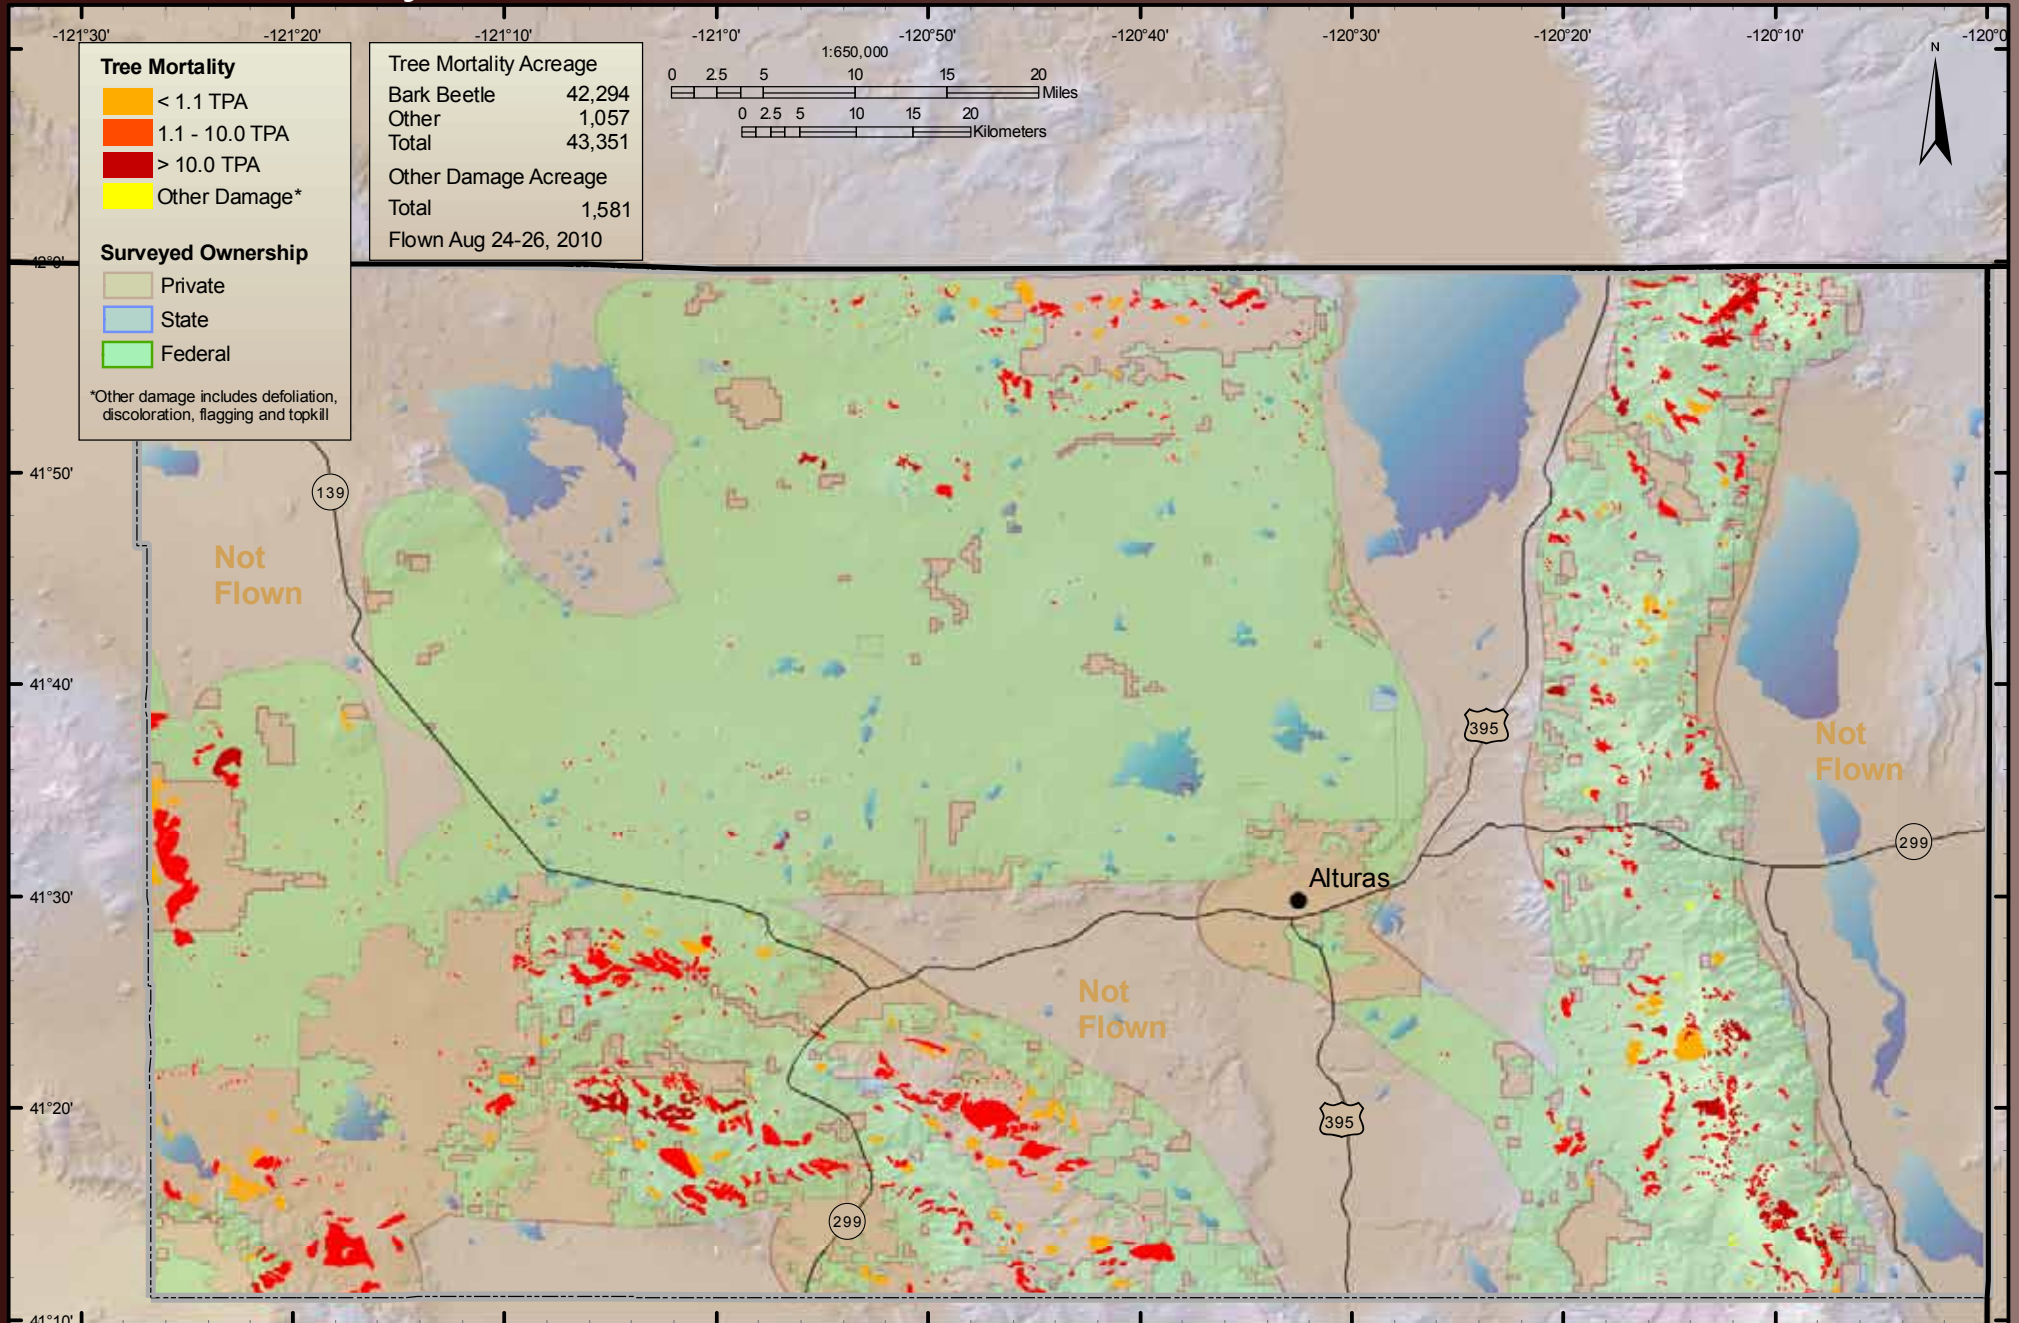

Modoc County