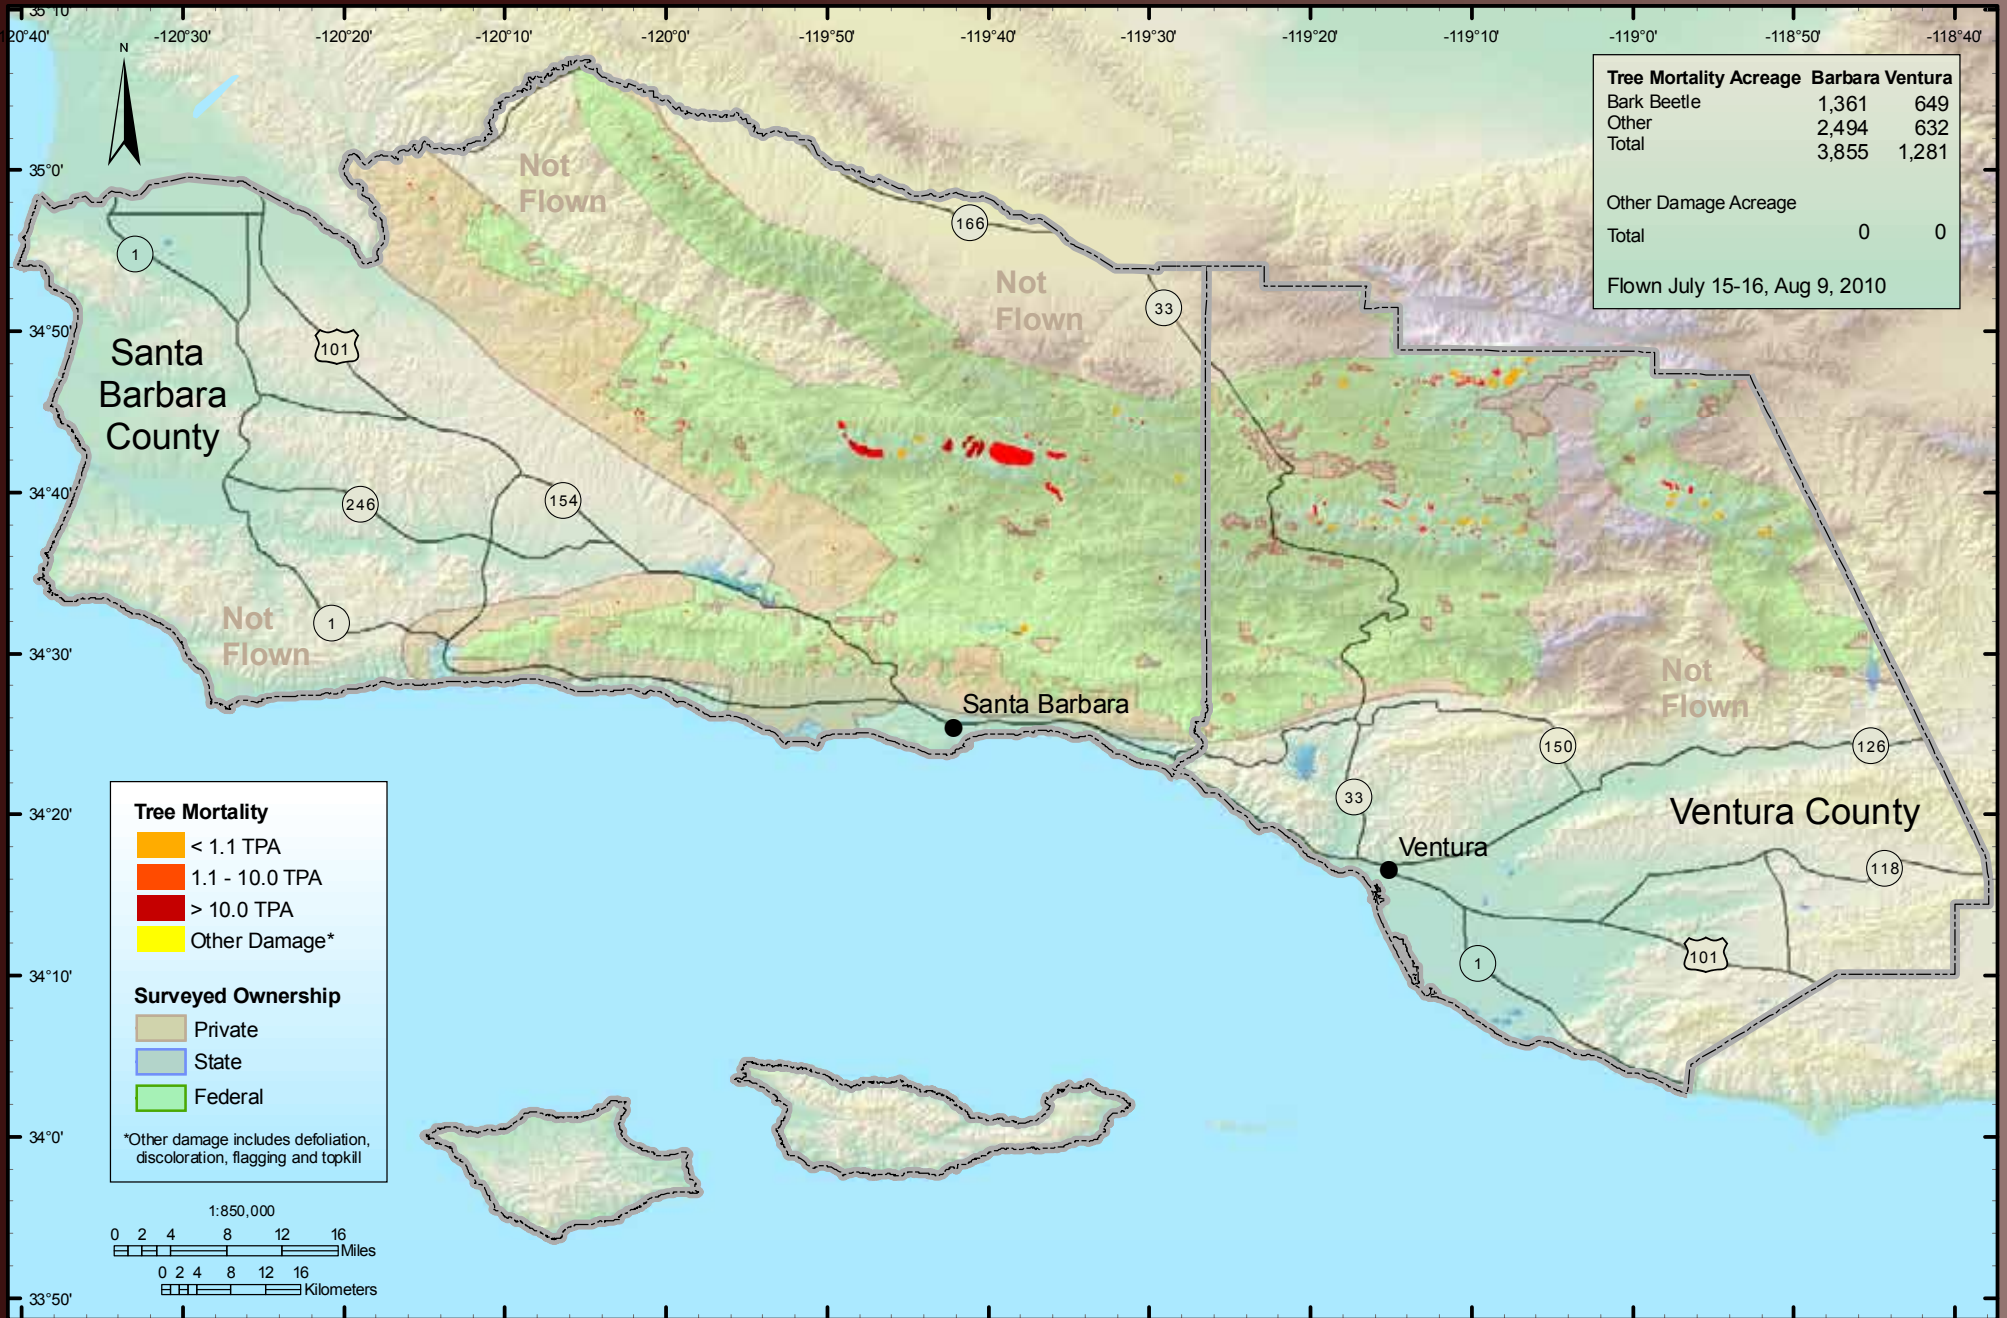

Alameda, Contra Costa, San Francisco, San Joaquin, San Mateo, Santa Clara, Santa Cruz, and Stanislaus Counties

Alpine, Amador, Calaveras, and Tuolumne Counties

Butte, Plumas, Sierra, and Yuba Counties

Colusa, Glenn, and Lake Counties

Del Norte and Humboldt Counties

El Dorado, Nevada, and Placer Counties

Fresno and Kings Counties

Inyo County

Kern County

Lassen County

Los Angeles County

Madera, Mariposa, and Merced Counties

Tree Mortality Acreage	
Bark Beetle	31
Other	94
Total	125
Other Damage Acreage	
Total	97
Flown July 15-16, Aug 9, 2010	

Tree Mortality

- < 1.1 TPA
- 1.1 - 10.0 TPA
- > 10.0 TPA
- Other Damage*

Surveyed Ownership

- Private
- State
- Federal

*Other damage includes defoliation, discoloration, flagging and topkill

Santa Barbara and Ventura Counties

Shasta County

Siskiyou County

Tehama County

Trinity County

Tulare County