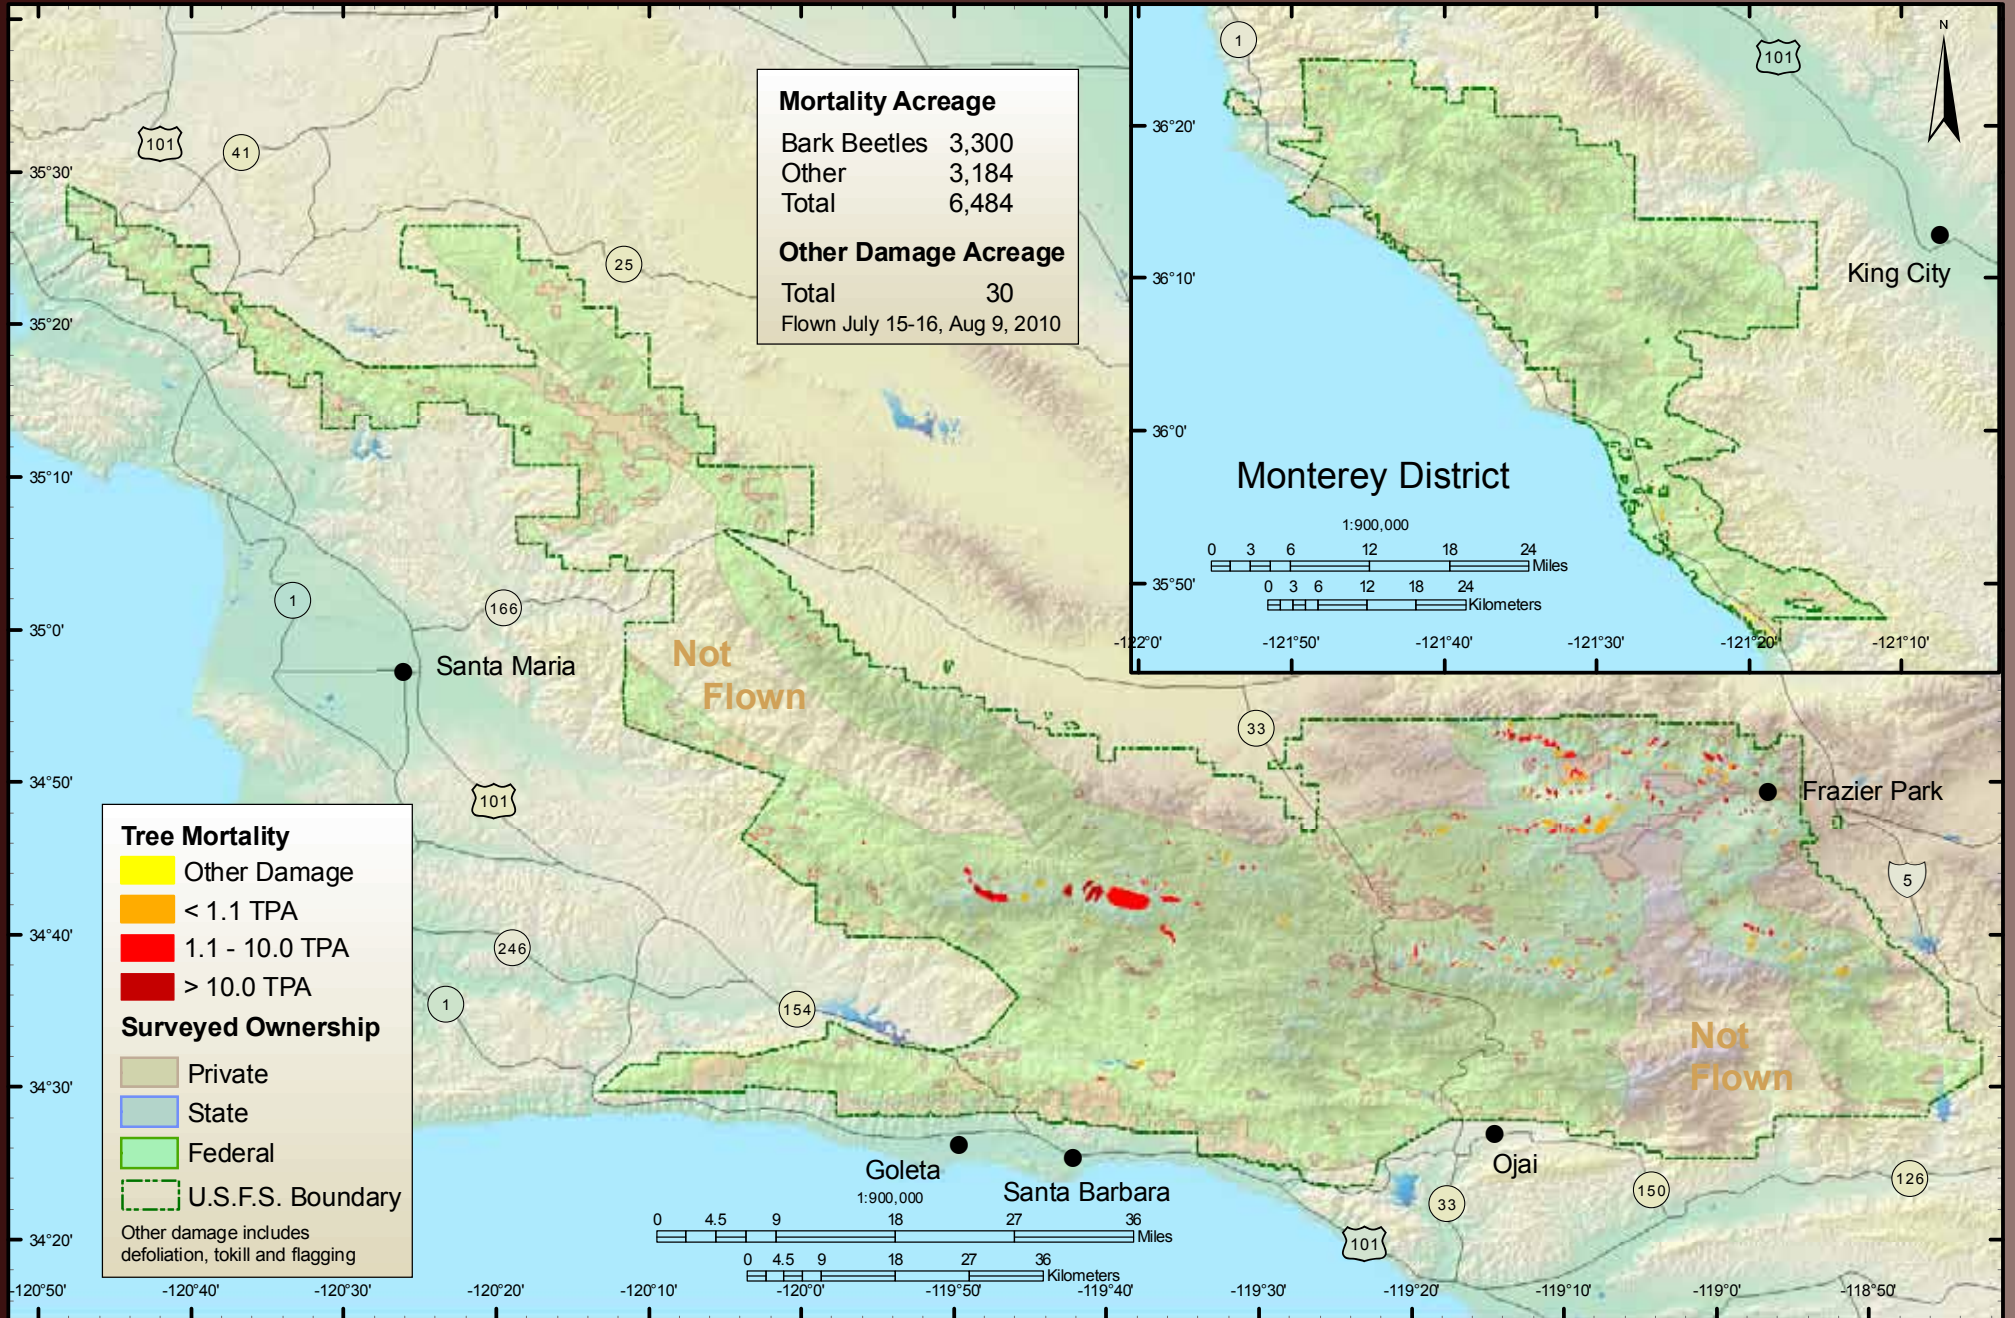

Angeles National Forest

Cleveland National Forest

Eldorado National Forest

Inyo National Forest

Klamath National Forest

Lake Tahoe Basin Management Unit

Lassen National Forest & Lassen National Park

Los Padres National Forest

Mendocino National Forest

Modoc National Forest

Plumas National Forest

Point Reyes National Seashore and Golden Gate National Recreation Area

San Bernardino National Forest

Sequoia-Kings National Park

Sequoia National Forest

Alameda, Contra Costa, San Francisco, San Joaquin, San Mateo, Santa Clara, Santa Cruz, and Stanislaus Counties

Alpine, Amador, Calaveras, and Tuolumne Counties

Butte, Plumas, Sierra, and Yuba Counties

Colusa, Glenn, and Lake Counties

- Private
- State
- Federal

*Other damage includes defoliation, discoloration, flagging and topkill

Santa Barbara and Ventura Counties

Shasta County

Siskiyou County

Tehama County

Trinity County

Tulare County