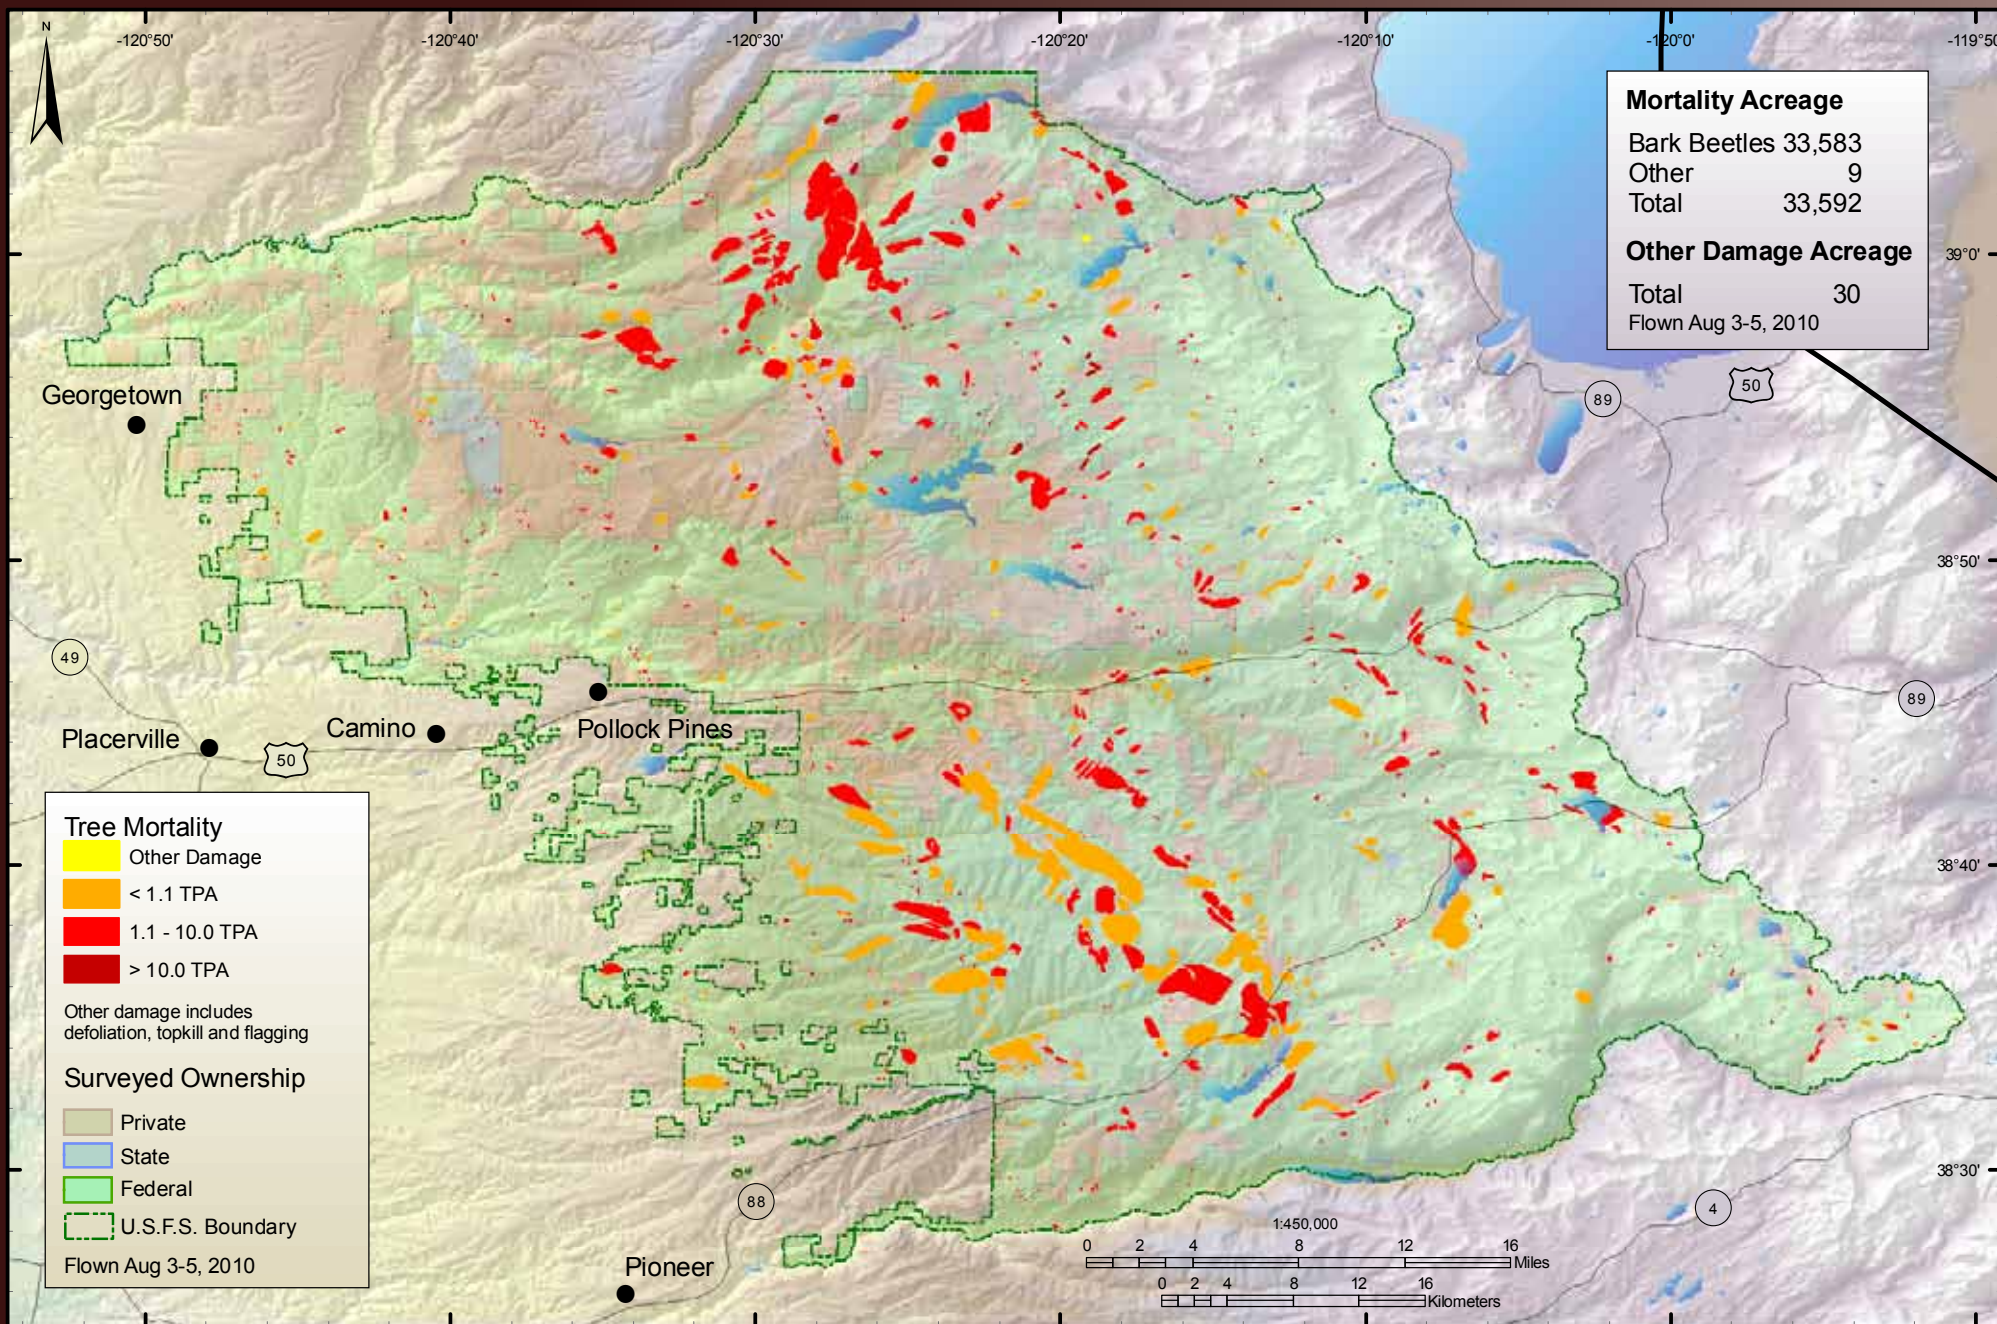

Angeles National Forest

Cleveland National Forest

Eldorado National Forest

Inyo National Forest

Klamath National Forest

Lake Tahoe Basin Management Unit

Lassen National Forest & Lassen National Park

Los Padres National Forest

Mendocino National Forest

Modoc National Forest

Plumas National Forest

Point Reyes National Seashore and Golden Gate National Recreation Area

San Bernardino National Forest

Sequoia-Kings National Park

Sequoia National Forest

Tree Mortality Acreage	
Bark Beetle	31
Other	94
Total	125
Other Damage Acreage	
Total	97
Flown July 15-16, Aug 9, 2010	

Tree Mortality

- < 1.1 TPA
- 1.1 - 10.0 TPA
- > 10.0 TPA
- Other Damage*

Surveyed Ownership

- Private
- State
- Federal

*Other damage includes defoliation, discoloration, flagging and topkill

Santa Barbara and Ventura Counties

Shasta County

Siskiyou County

Tehama County

Trinity County

Tulare County