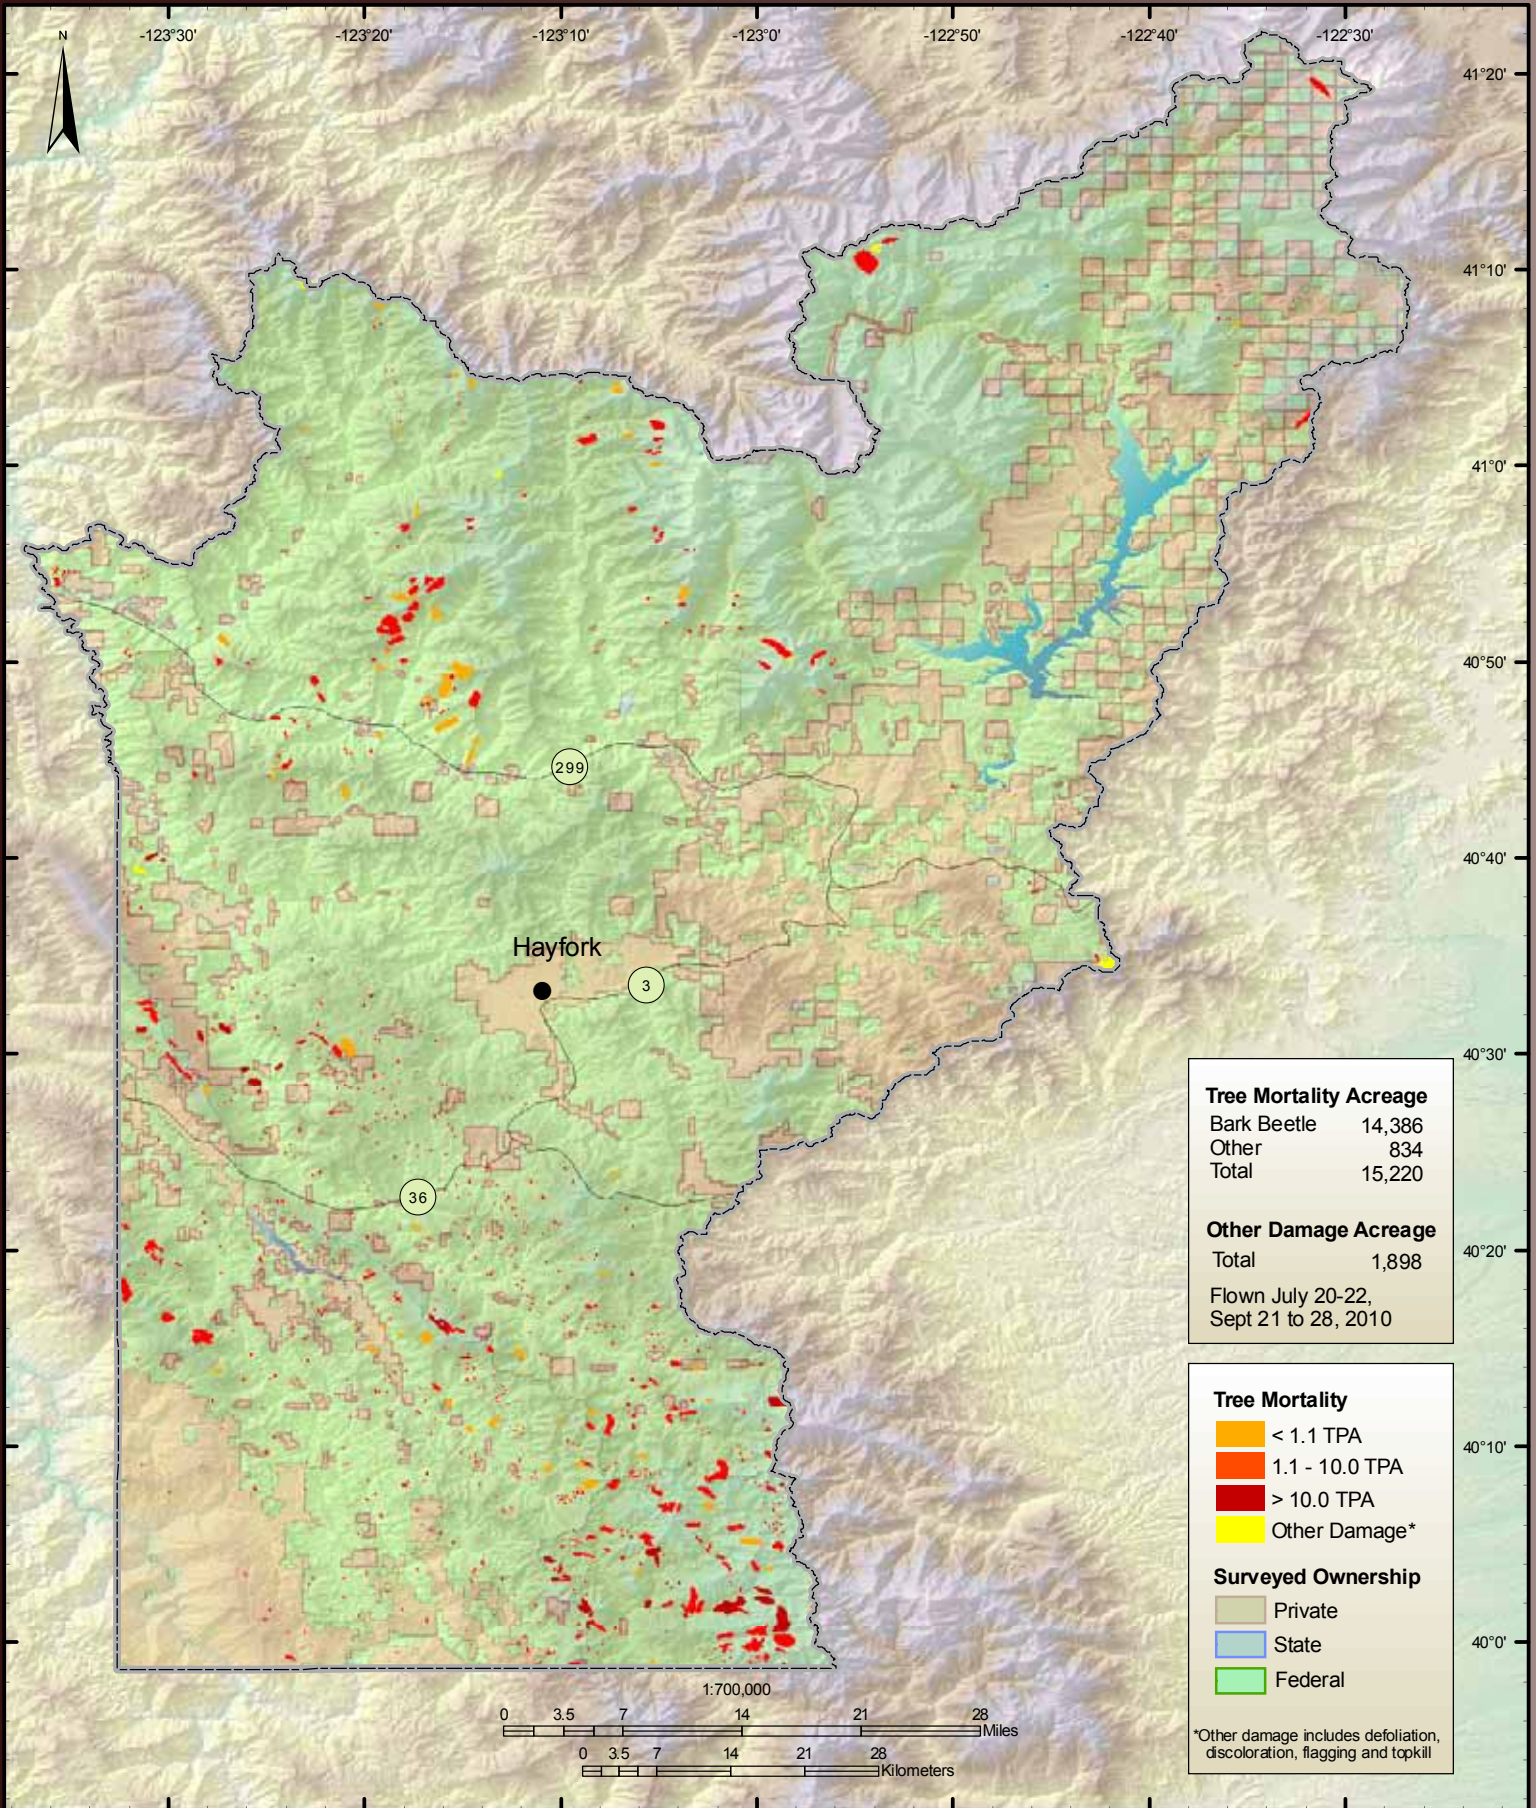

Shasta-Trinity National Forest & Whiskeytown National Recreation Area

Sierra National Forest

Six Rivers National Forest & Redwood State and National Parks

Stanislaus National Forest

Tahoe National Forest

Yosemite National Park

Alameda, Contra Costa, San Francisco, San Joaquin, San Mateo, Santa Clara, Santa Cruz, and Stanislaus Counties

Alpine, Amador, Calaveras, and Tuolumne Counties

Butte, Plumas, Sierra, and Yuba Counties

Colusa, Glenn, and Lake Counties

Del Norte and Humboldt Counties

El Dorado, Nevada, and Placer Counties

Fresno and Kings Counties

Inyo County

Kern County

Lassen County

Los Angeles County

Madera, Mariposa, and Merced Counties

- Private
- State
- Federal

*Other damage includes defoliation, discoloration, flagging and topkill

Santa Barbara and Ventura Counties

Shasta County

Siskiyou County

Tehama County

Trinity County

Tulare County