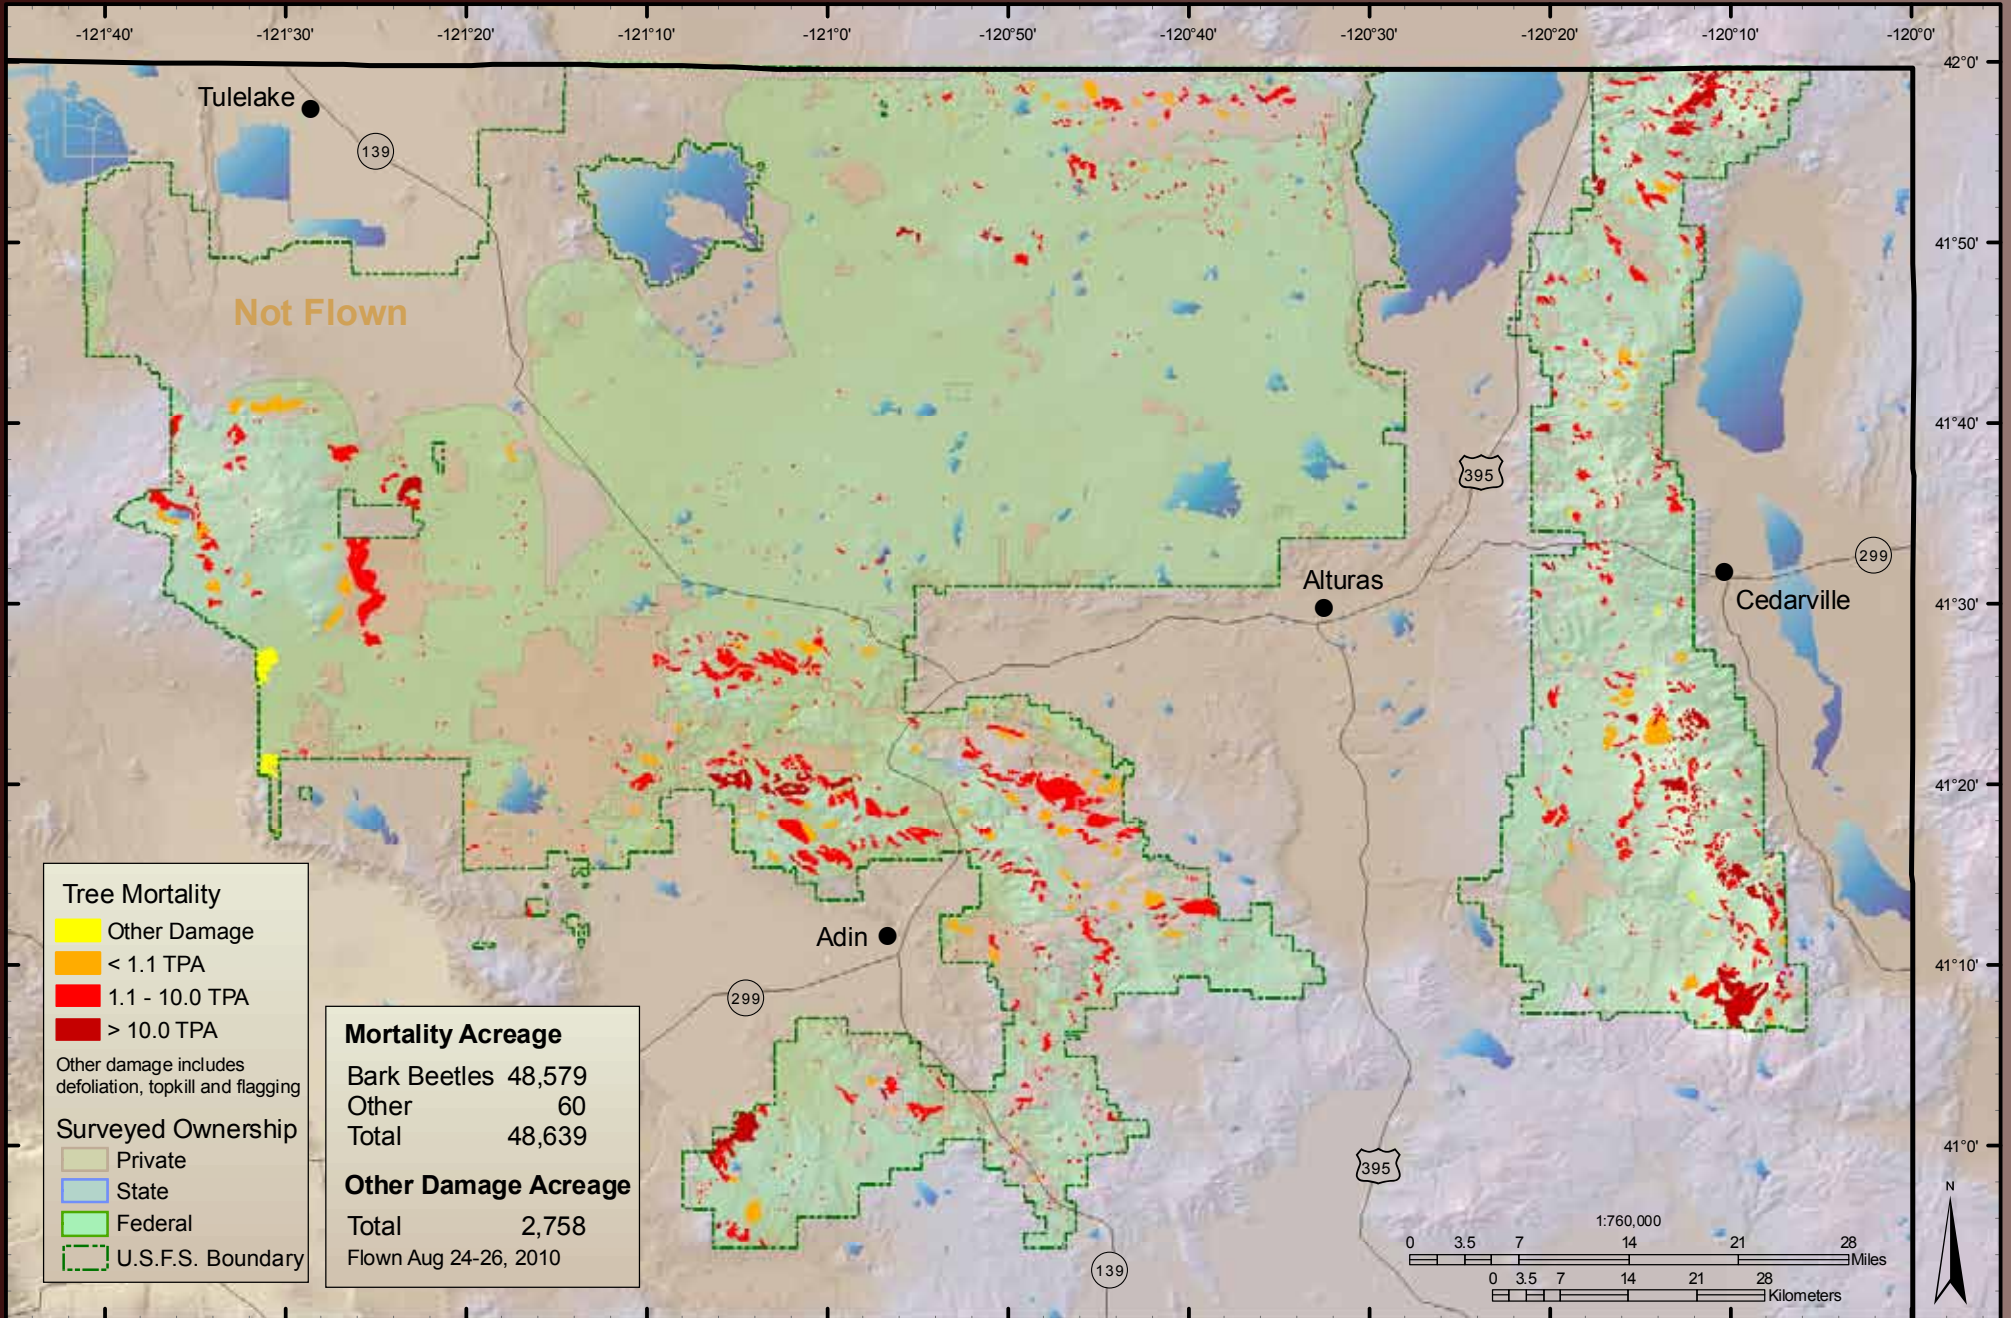

Angeles National Forest

Cleveland National Forest

Eldorado National Forest

Inyo National Forest

Klamath National Forest

Lake Tahoe Basin Management Unit

Lassen National Forest & Lassen National Park

Los Padres National Forest

Mendocino National Forest

Modoc National Forest

Plumas National Forest

Point Reyes National Seashore and Golden Gate National Recreation Area

San Bernardino National Forest

Sequoia-Kings National Park

Sequoia National Forest

Tree Mortality Acreage	
Bark Beetle	31
Other	94
Total	125
Other Damage Acreage	
Total	97
Flown July 15-16, Aug 9, 2010	

Tree Mortality

- < 1.1 TPA
- 1.1 - 10.0 TPA
- > 10.0 TPA
- Other Damage*

Surveyed Ownership

- Private
- State
- Federal

*Other damage includes defoliation, discoloration, flagging and topkill

Santa Barbara and Ventura Counties

Shasta County

Siskiyou County

Tehama County

Trinity County

Tulare County