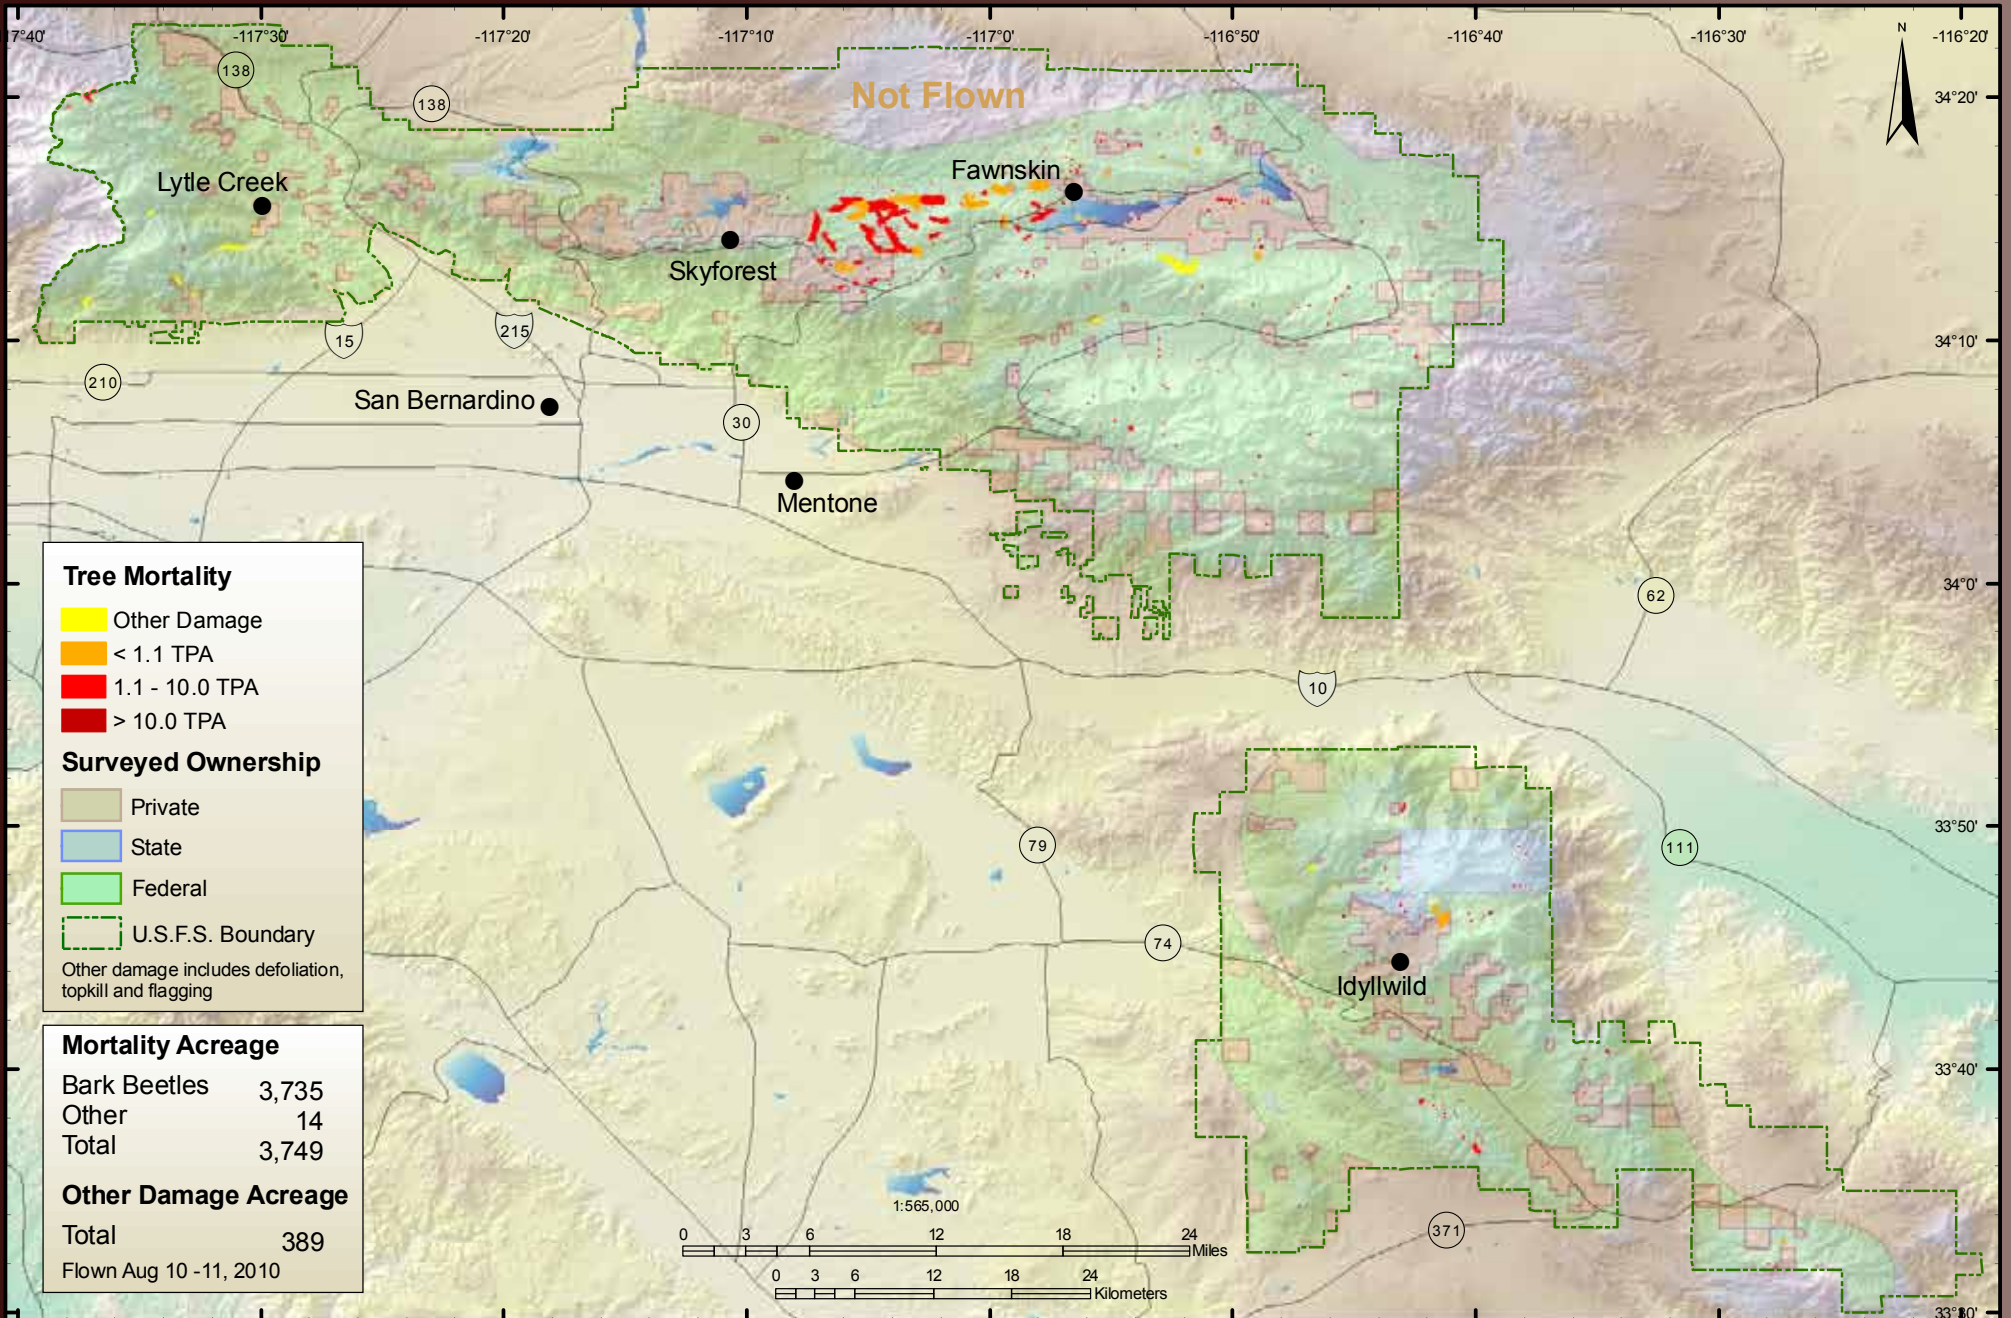

Mendocino National Forest

Modoc National Forest

Plumas National Forest

Point Reyes National Seashore and Golden Gate National Recreation Area

San Bernardino National Forest

Sequoia-Kings National Park

Sequoia National Forest

Shasta-Trinity National Forest & Whiskeytown National Recreation Area

Sierra National Forest

Six Rivers National Forest & Redwood State and National Parks

Stanislaus National Forest

Tahoe National Forest

Yosemite National Park

Alameda, Contra Costa, San Francisco, San Joaquin, San Mateo, Santa Clara, Santa Cruz, and Stanislaus Counties

Alpine, Amador, Calaveras, and Tuolumne Counties

Butte, Plumas, Sierra, and Yuba Counties

Colusa, Glenn, and Lake Counties

- Private
- State
- Federal

*Other damage includes defoliation, discoloration, flagging and topkill

Santa Barbara and Ventura Counties

Shasta County

Siskiyou County

Tehama County

Trinity County

Tulare County