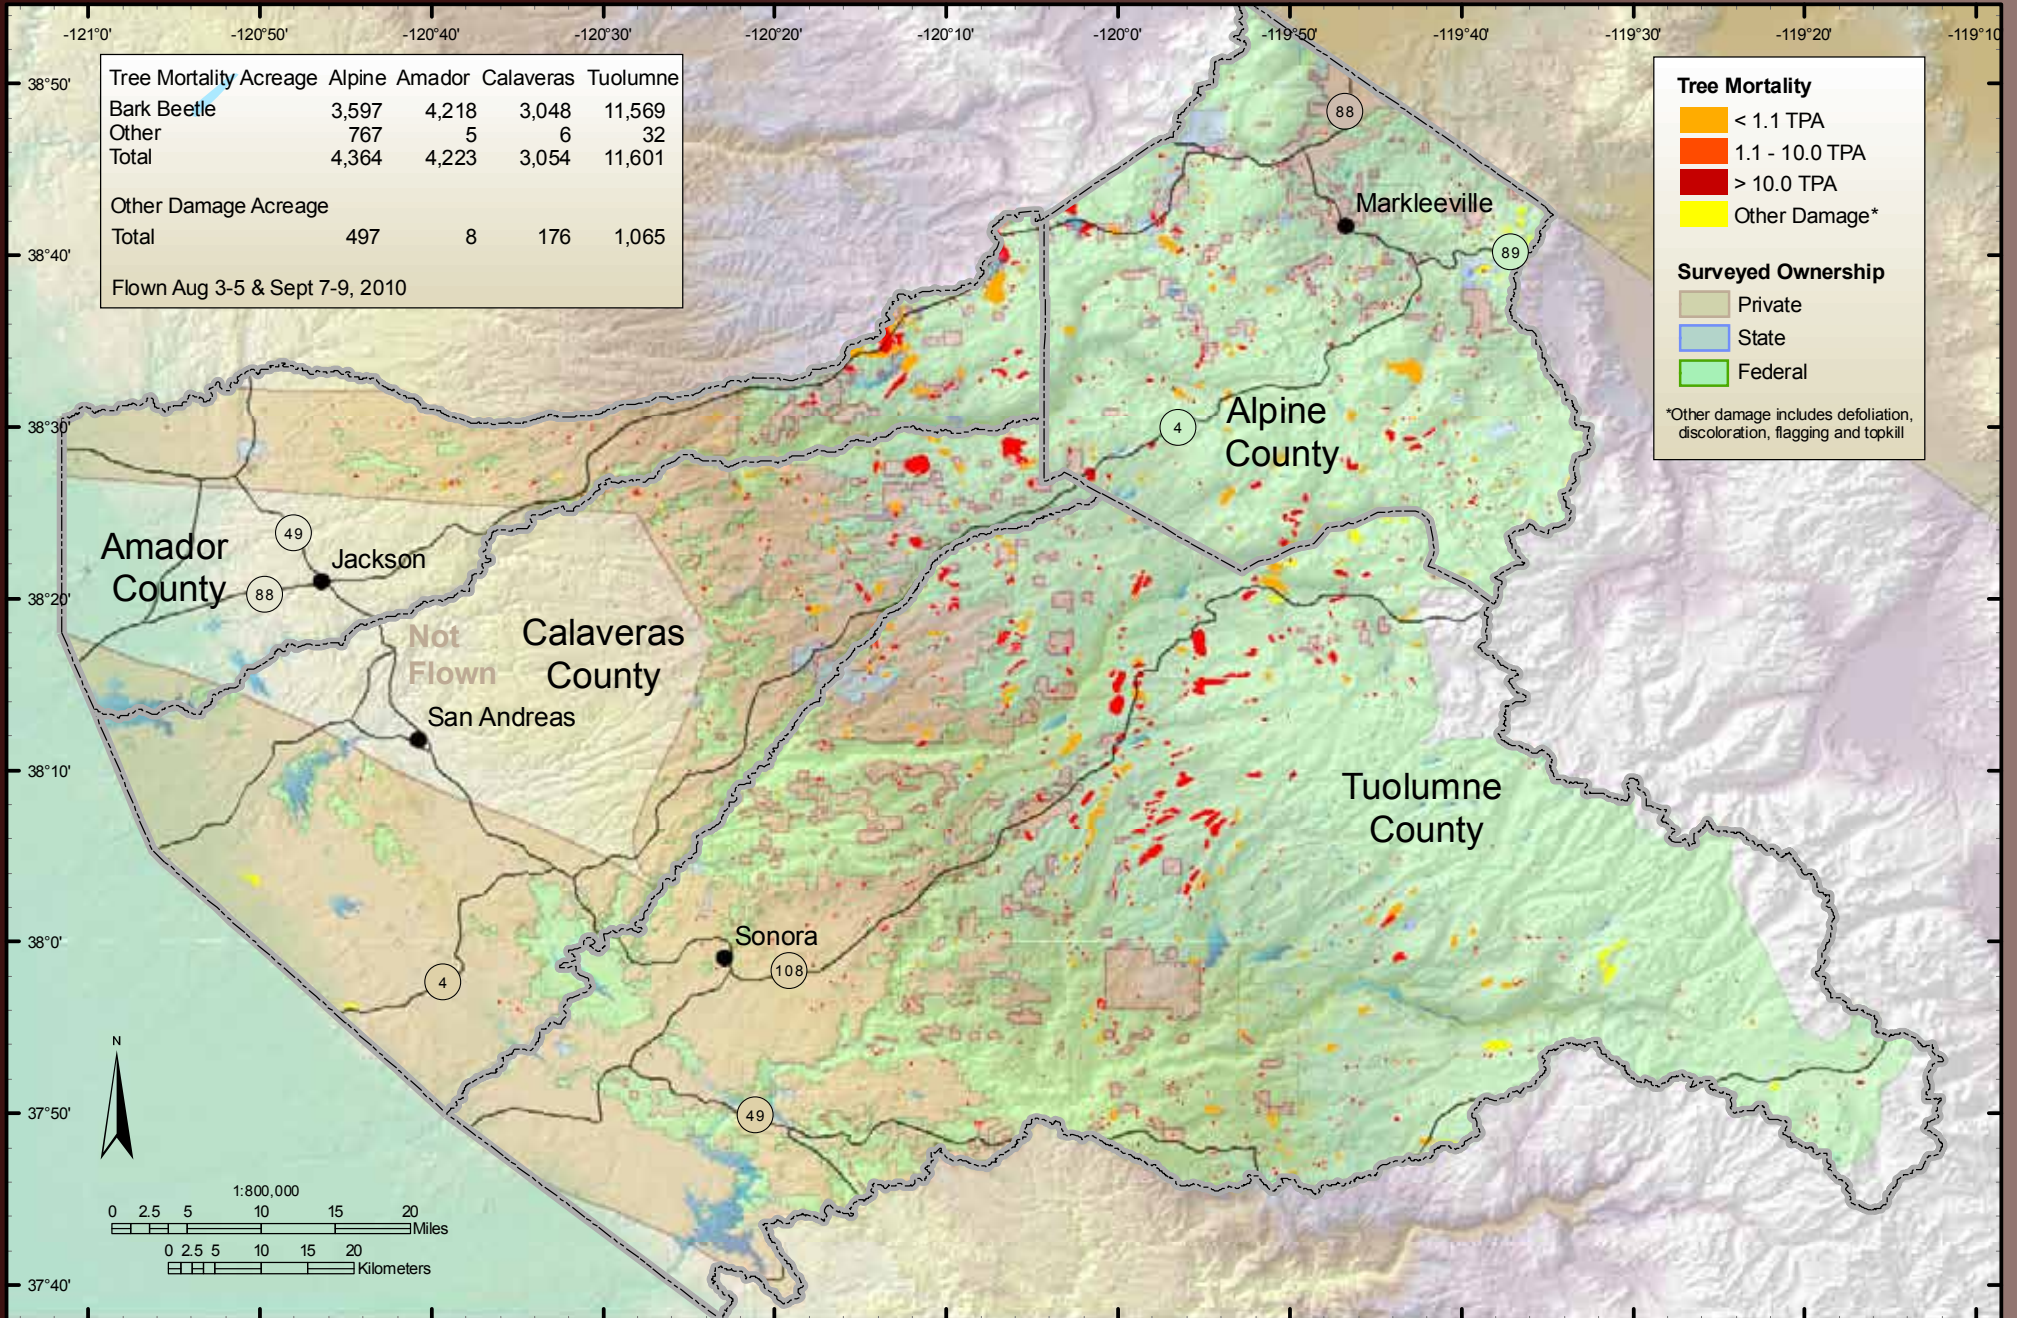

Shasta-Trinity National Forest & Whiskeytown National Recreation Area

Sierra National Forest

Six Rivers National Forest & Redwood State and National Parks

Stanislaus National Forest

Tahoe National Forest

Yosemite National Park

Alameda, Contra Costa, San Francisco, San Joaquin, San Mateo, Santa Clara, Santa Cruz, and Stanislaus Counties

Alpine, Amador, Calaveras, and Tuolumne Counties

Butte, Plumas, Sierra, and Yuba Counties

Colusa, Glenn, and Lake Counties

Del Norte and Humboldt Counties

El Dorado, Nevada, and Placer Counties

Fresno and Kings Counties

Inyo County

Kern County

Lassen County

Los Angeles County

Madera, Mariposa, and Merced Counties

- Private
- State
- Federal

*Other damage includes defoliation, discoloration, flagging and topkill

Santa Barbara and Ventura Counties

Shasta County

Siskiyou County

Tehama County

Trinity County

Tulare County