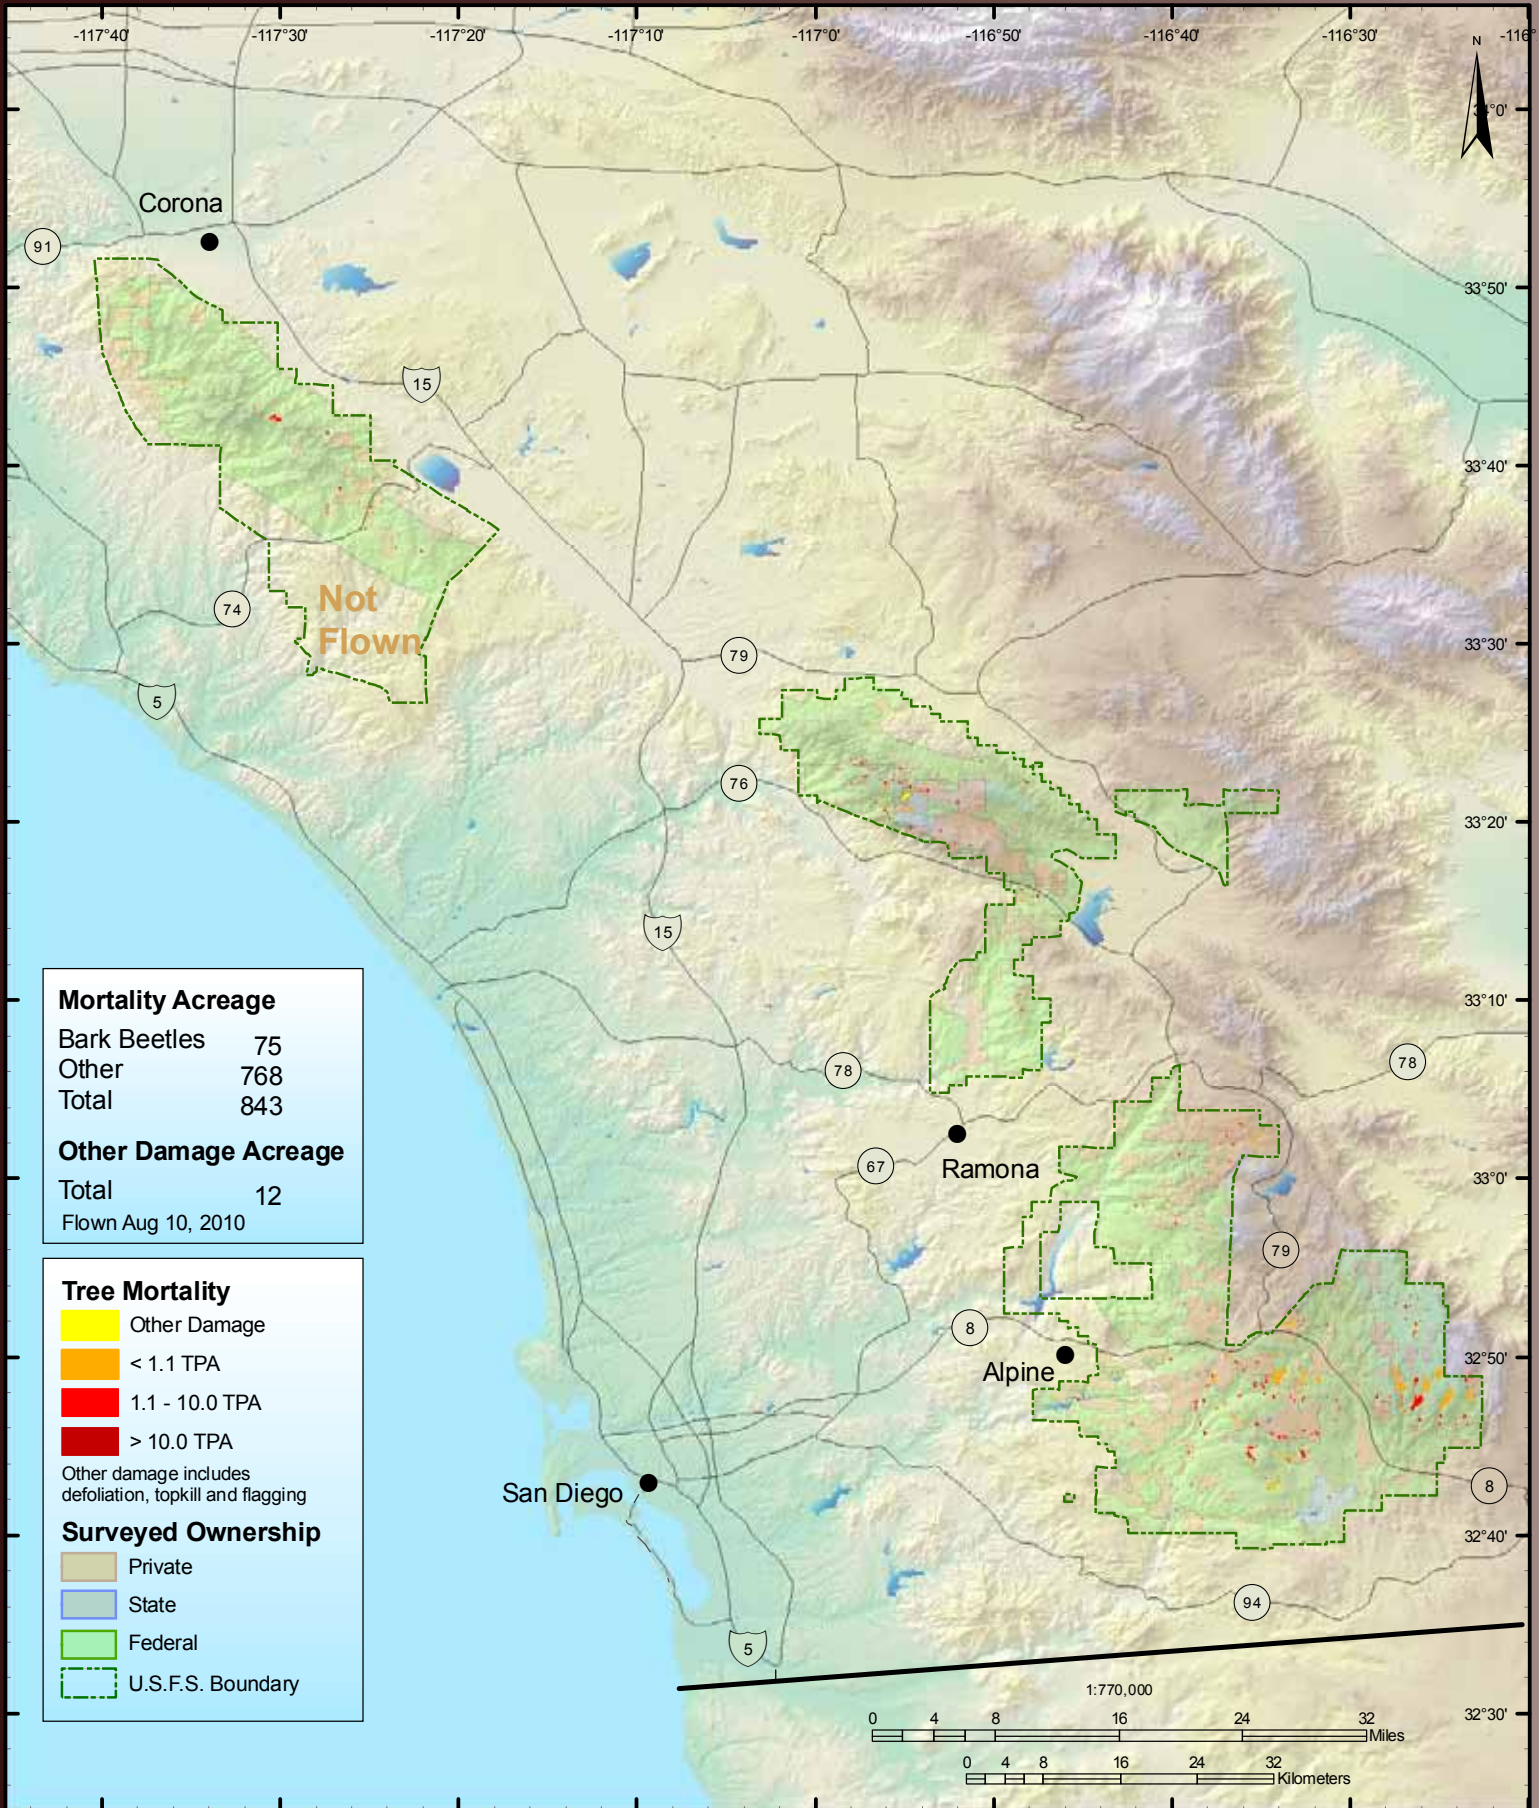

Angeles National Forest

Cleveland National Forest

Eldorado National Forest

Inyo National Forest

Klamath National Forest

Lake Tahoe Basin Management Unit

Lassen National Forest & Lassen National Park

Los Padres National Forest

Mendocino National Forest

Modoc National Forest

Plumas National Forest

Point Reyes National Seashore and Golden Gate National Recreation Area

San Bernardino National Forest

Sequoia-Kings National Park

Sequoia National Forest

Alameda, Contra Costa, San Francisco, San Joaquin, San Mateo, Santa Clara, Santa Cruz, and Stanislaus Counties

Alpine, Amador, Calaveras, and Tuolumne Counties

Butte, Plumas, Sierra, and Yuba Counties

Colusa, Glenn, and Lake Counties

- Private
- State
- Federal

*Other damage includes defoliation, discoloration, flagging and topkill

Santa Barbara and Ventura Counties

Shasta County

Siskiyou County

Tehama County

Trinity County

Tulare County