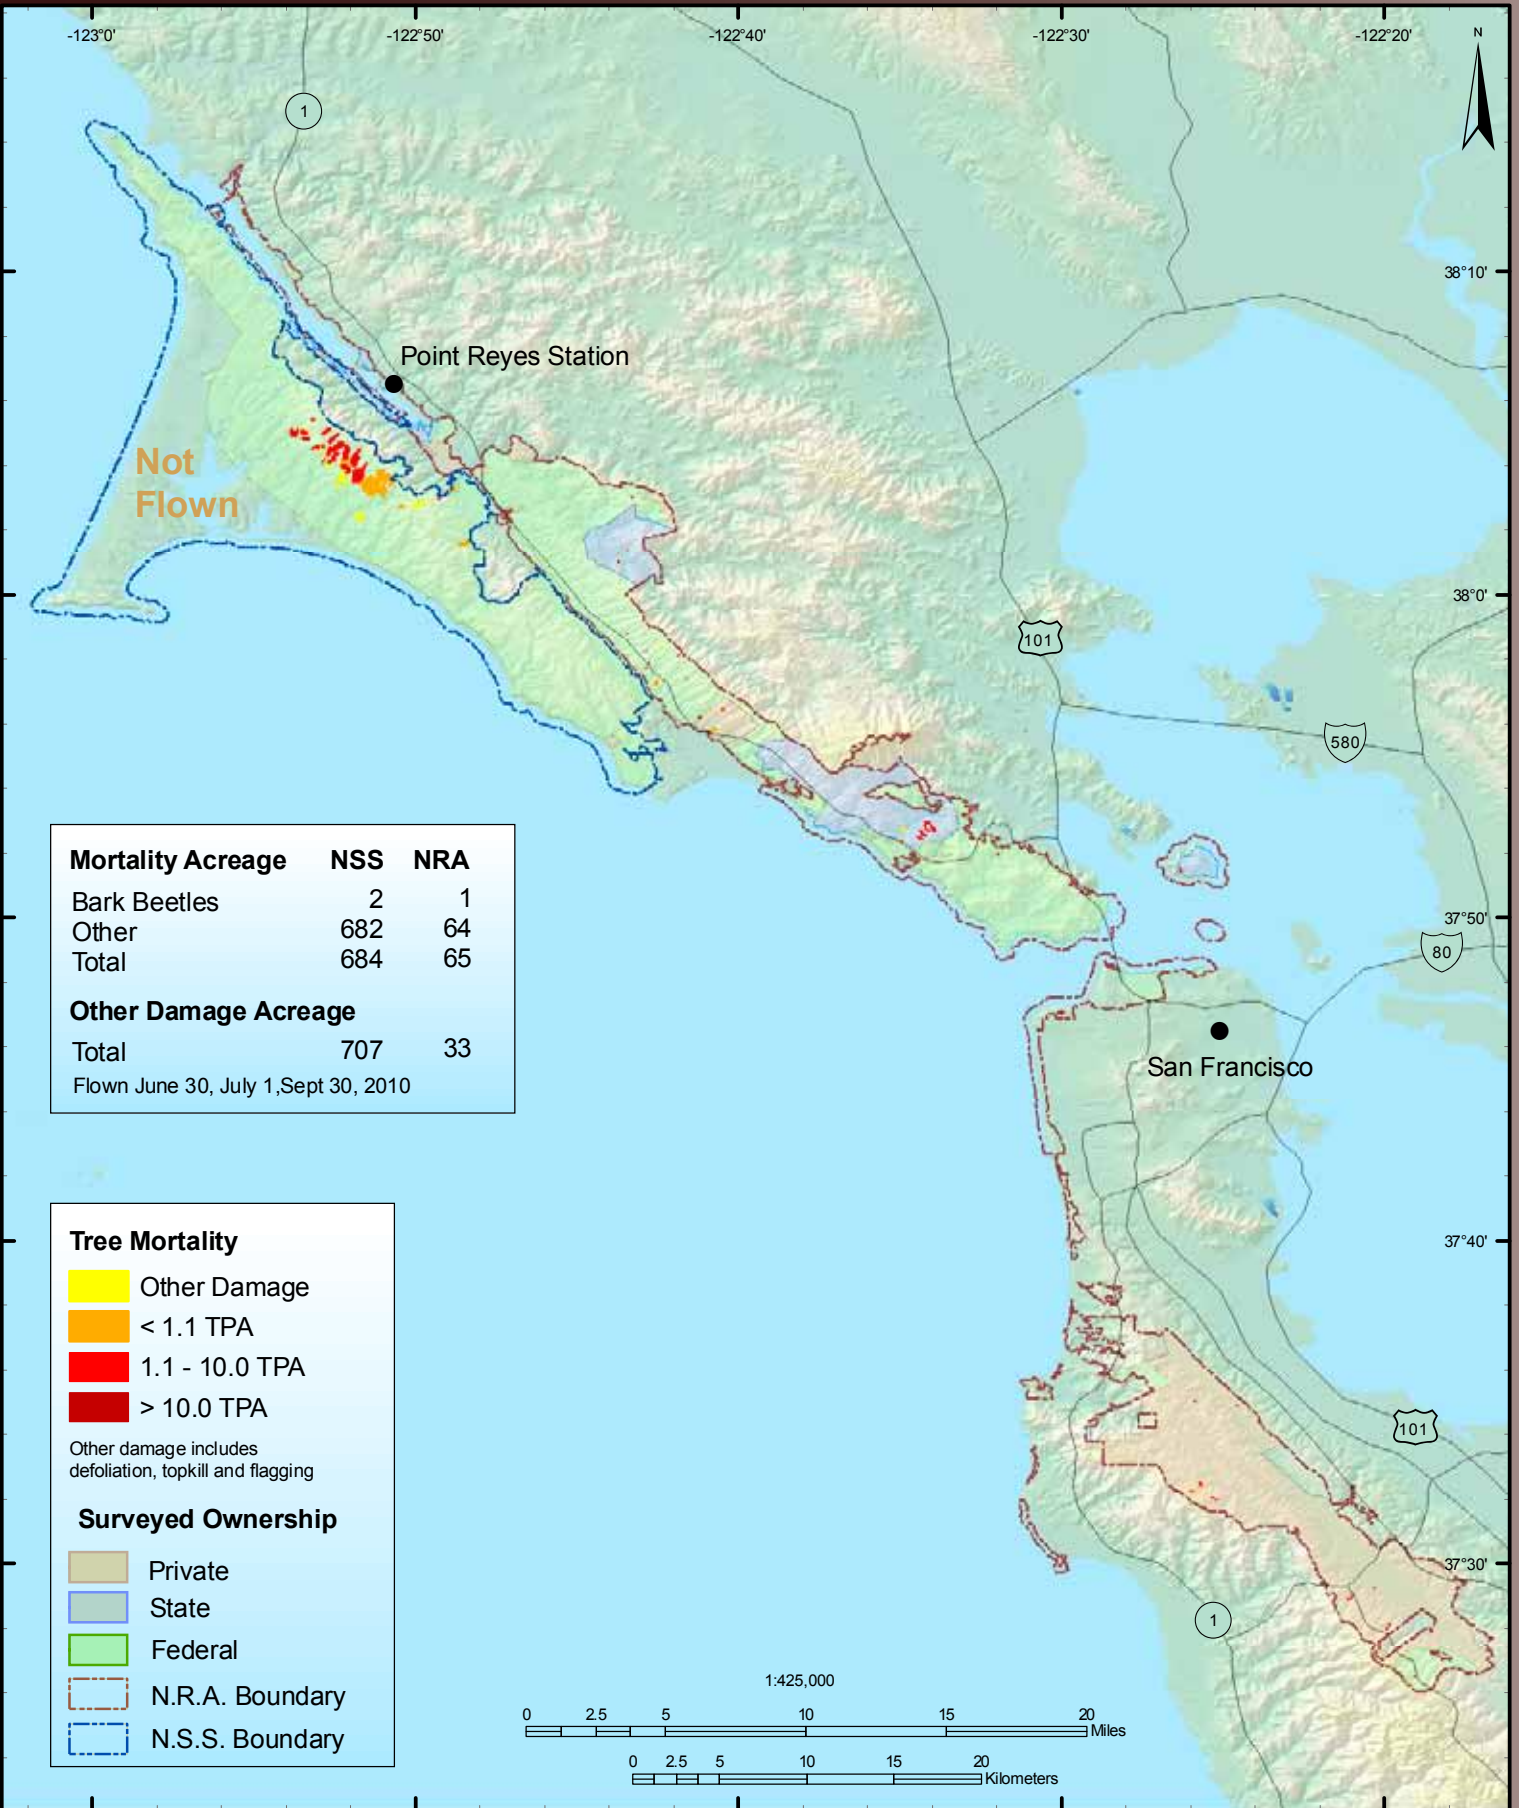

Angeles National Forest

Cleveland National Forest

Eldorado National Forest

Inyo National Forest

Klamath National Forest

Lake Tahoe Basin Management Unit

Lassen National Forest & Lassen National Park

Los Padres National Forest

Mendocino National Forest

Modoc National Forest

Plumas National Forest

Point Reyes National Seashore and Golden Gate National Recreation Area

San Bernardino National Forest

Sequoia-Kings National Park

Sequoia National Forest

Shasta-Trinity National Forest & Whiskeytown National Recreation Area

Sierra National Forest

Six Rivers National Forest & Redwood State and National Parks

Stanislaus National Forest

Tahoe National Forest

Yosemite National Park

- Private
- State
- Federal

*Other damage includes defoliation, discoloration, flagging and topkill

Santa Barbara and Ventura Counties

Shasta County

Siskiyou County

Tehama County

Trinity County

Tulare County