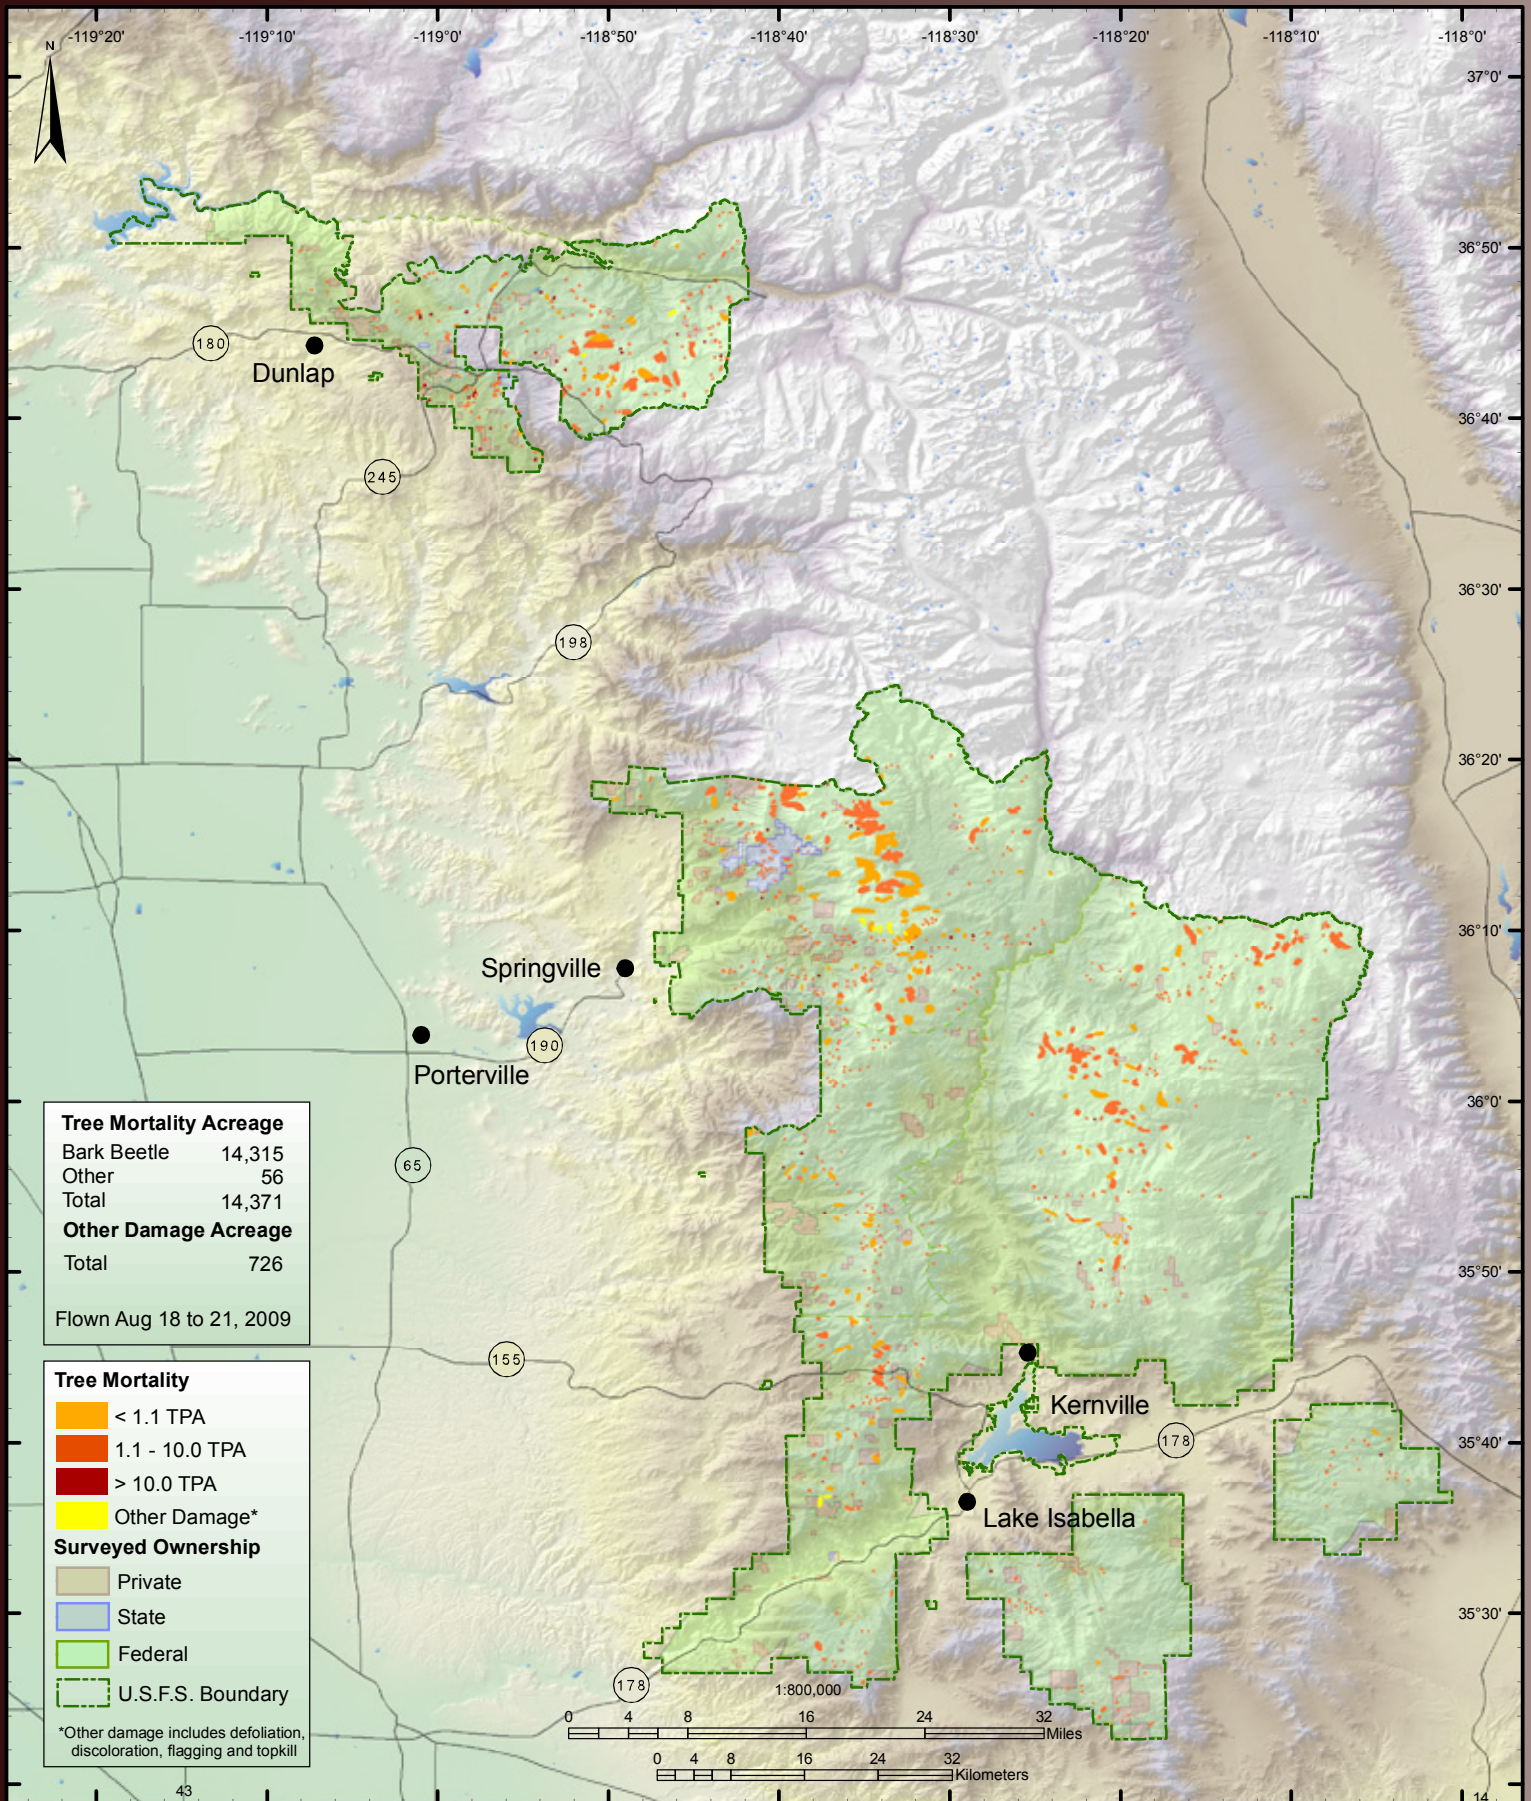

Angeles National Forest

Cleveland National Forest

Eldorado National Forest

Inyo National Forest

Klamath National Forest

Lake Tahoe Basin Management Unit

Lassen National Forest & Lassen National Park

Los Padres National Forest

Mendocino National Forest

Modoc National Forest

Plumas National Forest

Point Reyes National Seashore and Golden Gate National Recreation Area

San Bernardino National Forest

Sequoia-Kings National Park

Sequoia National Forest

Shasta-Trinity National Forest & Whiskeytown National Recreation Area

Sierra National Forest

Six Rivers National Forest & Redwood State and National Parks

Stanislaus National Forest

Tahoe National Forest

Yosemite National Park

Alameda, Contra Costa, San Francisco, San Joaquin, San Mateo, Santa Clara, Santa Cruz, and Stanislaus Counties

Alpine, Amador, Calaveras, and Tuolumne Counties

Butte, Plumas, Sierra, and Yuba Counties

Colusa, Glenn, and Lake Counties