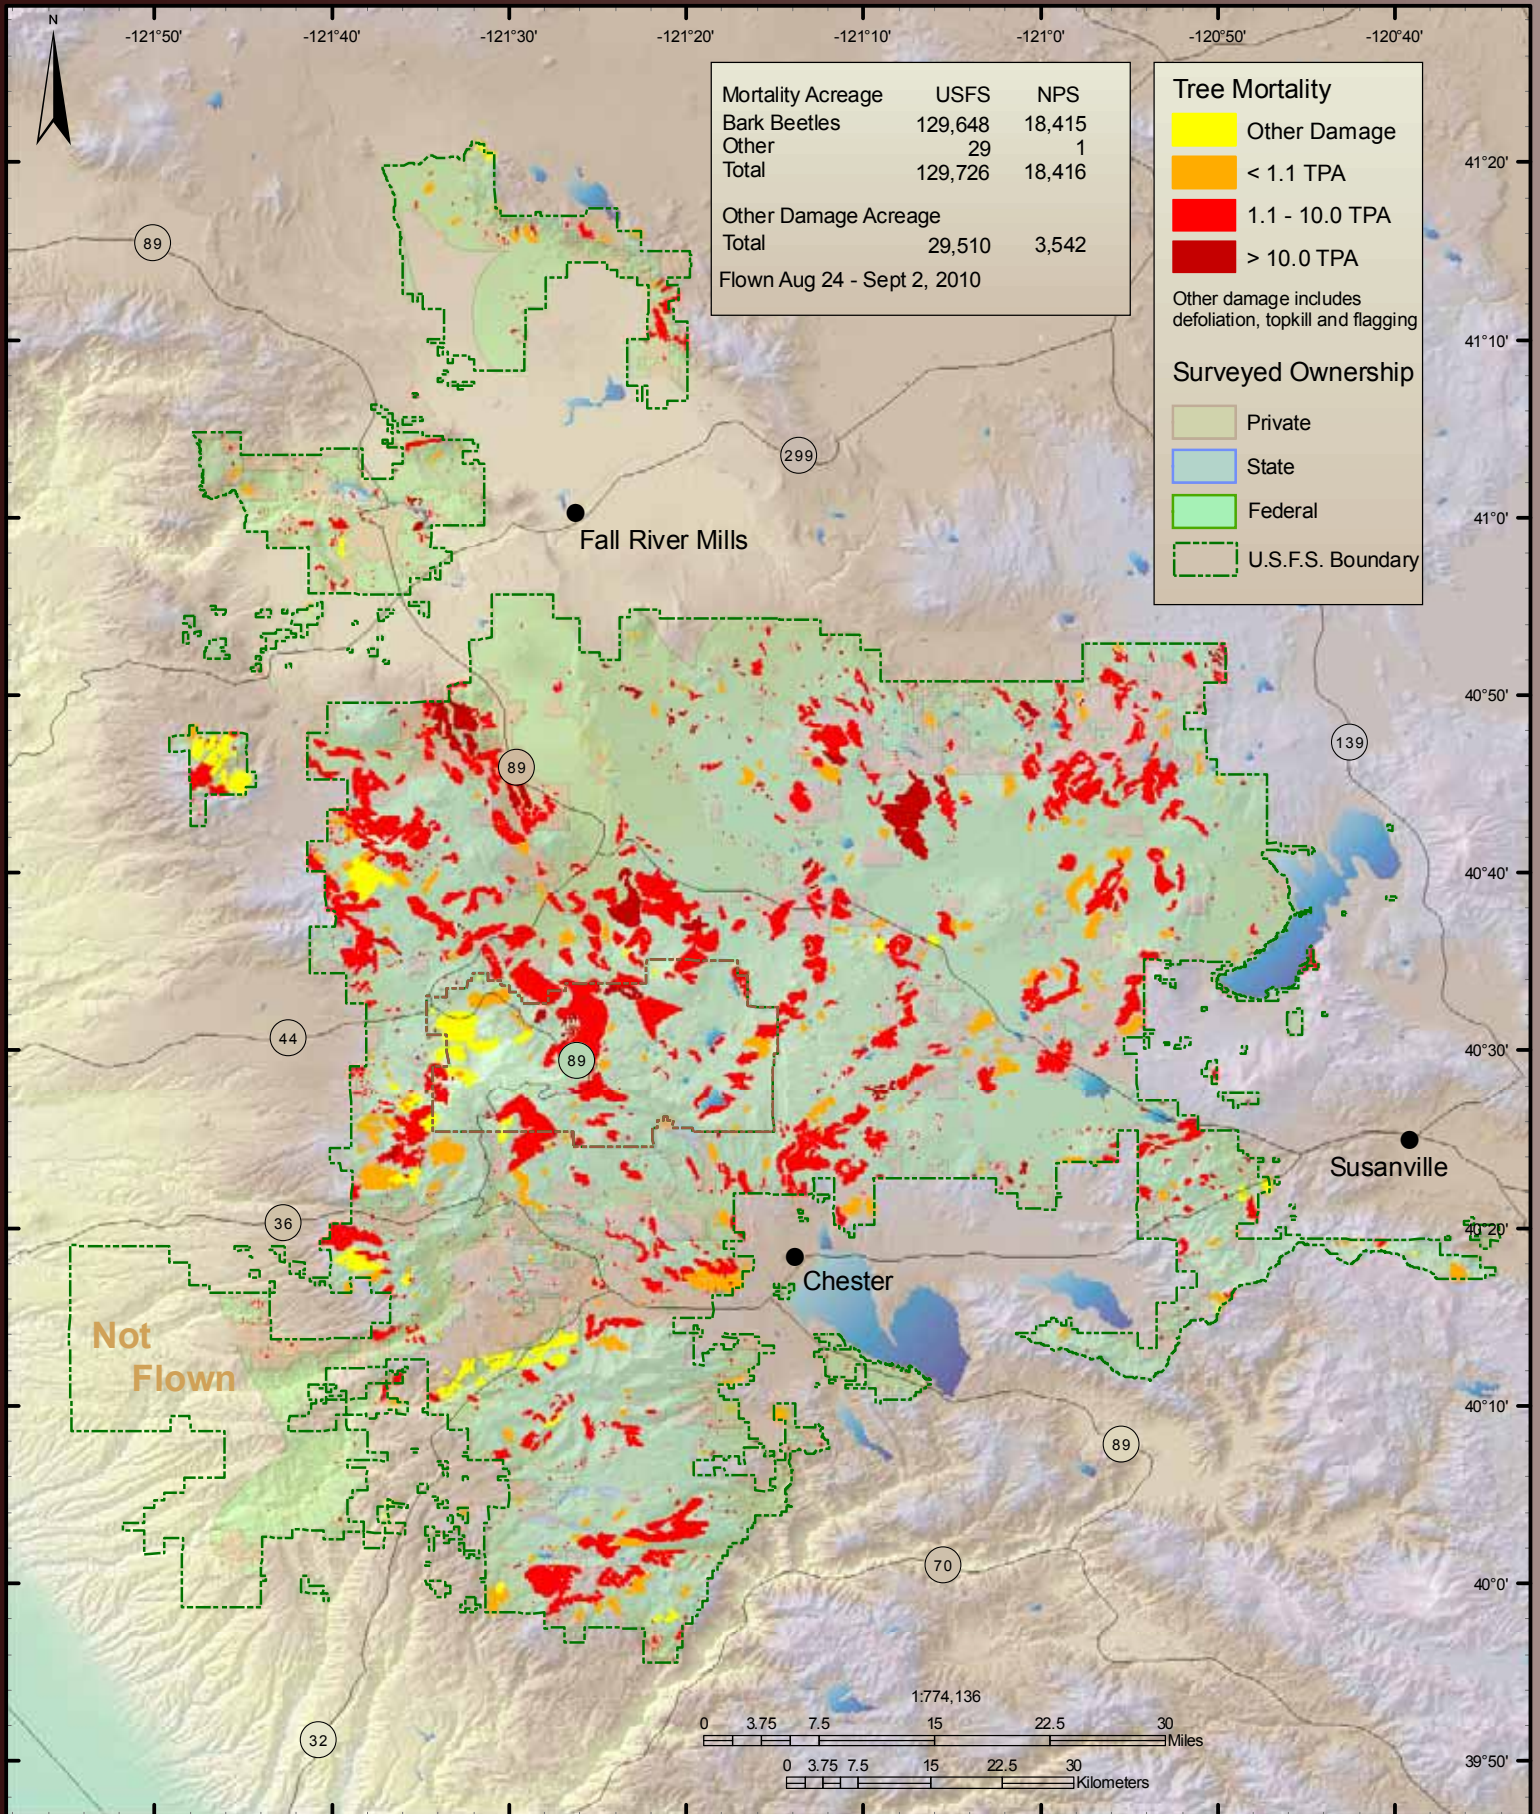

Angeles National Forest

Cleveland National Forest

Eldorado National Forest

Inyo National Forest

Klamath National Forest

Lake Tahoe Basin Management Unit

Lassen National Forest & Lassen National Park

Los Padres National Forest

Mendocino National Forest

Modoc National Forest

Plumas National Forest

Point Reyes National Seashore and Golden Gate National Recreation Area

San Bernardino National Forest

Sequoia-Kings National Park

Sequoia National Forest

Shasta-Trinity National Forest & Whiskeytown National Recreation Area

Sierra National Forest

Six Rivers National Forest & Redwood State and National Parks

Stanislaus National Forest

Tahoe National Forest

Yosemite National Park

- Private
- State
- Federal

*Other damage includes defoliation, discoloration, flagging and topkill

Santa Barbara and Ventura Counties

Shasta County

Siskiyou County

Tehama County

Trinity County

Tulare County