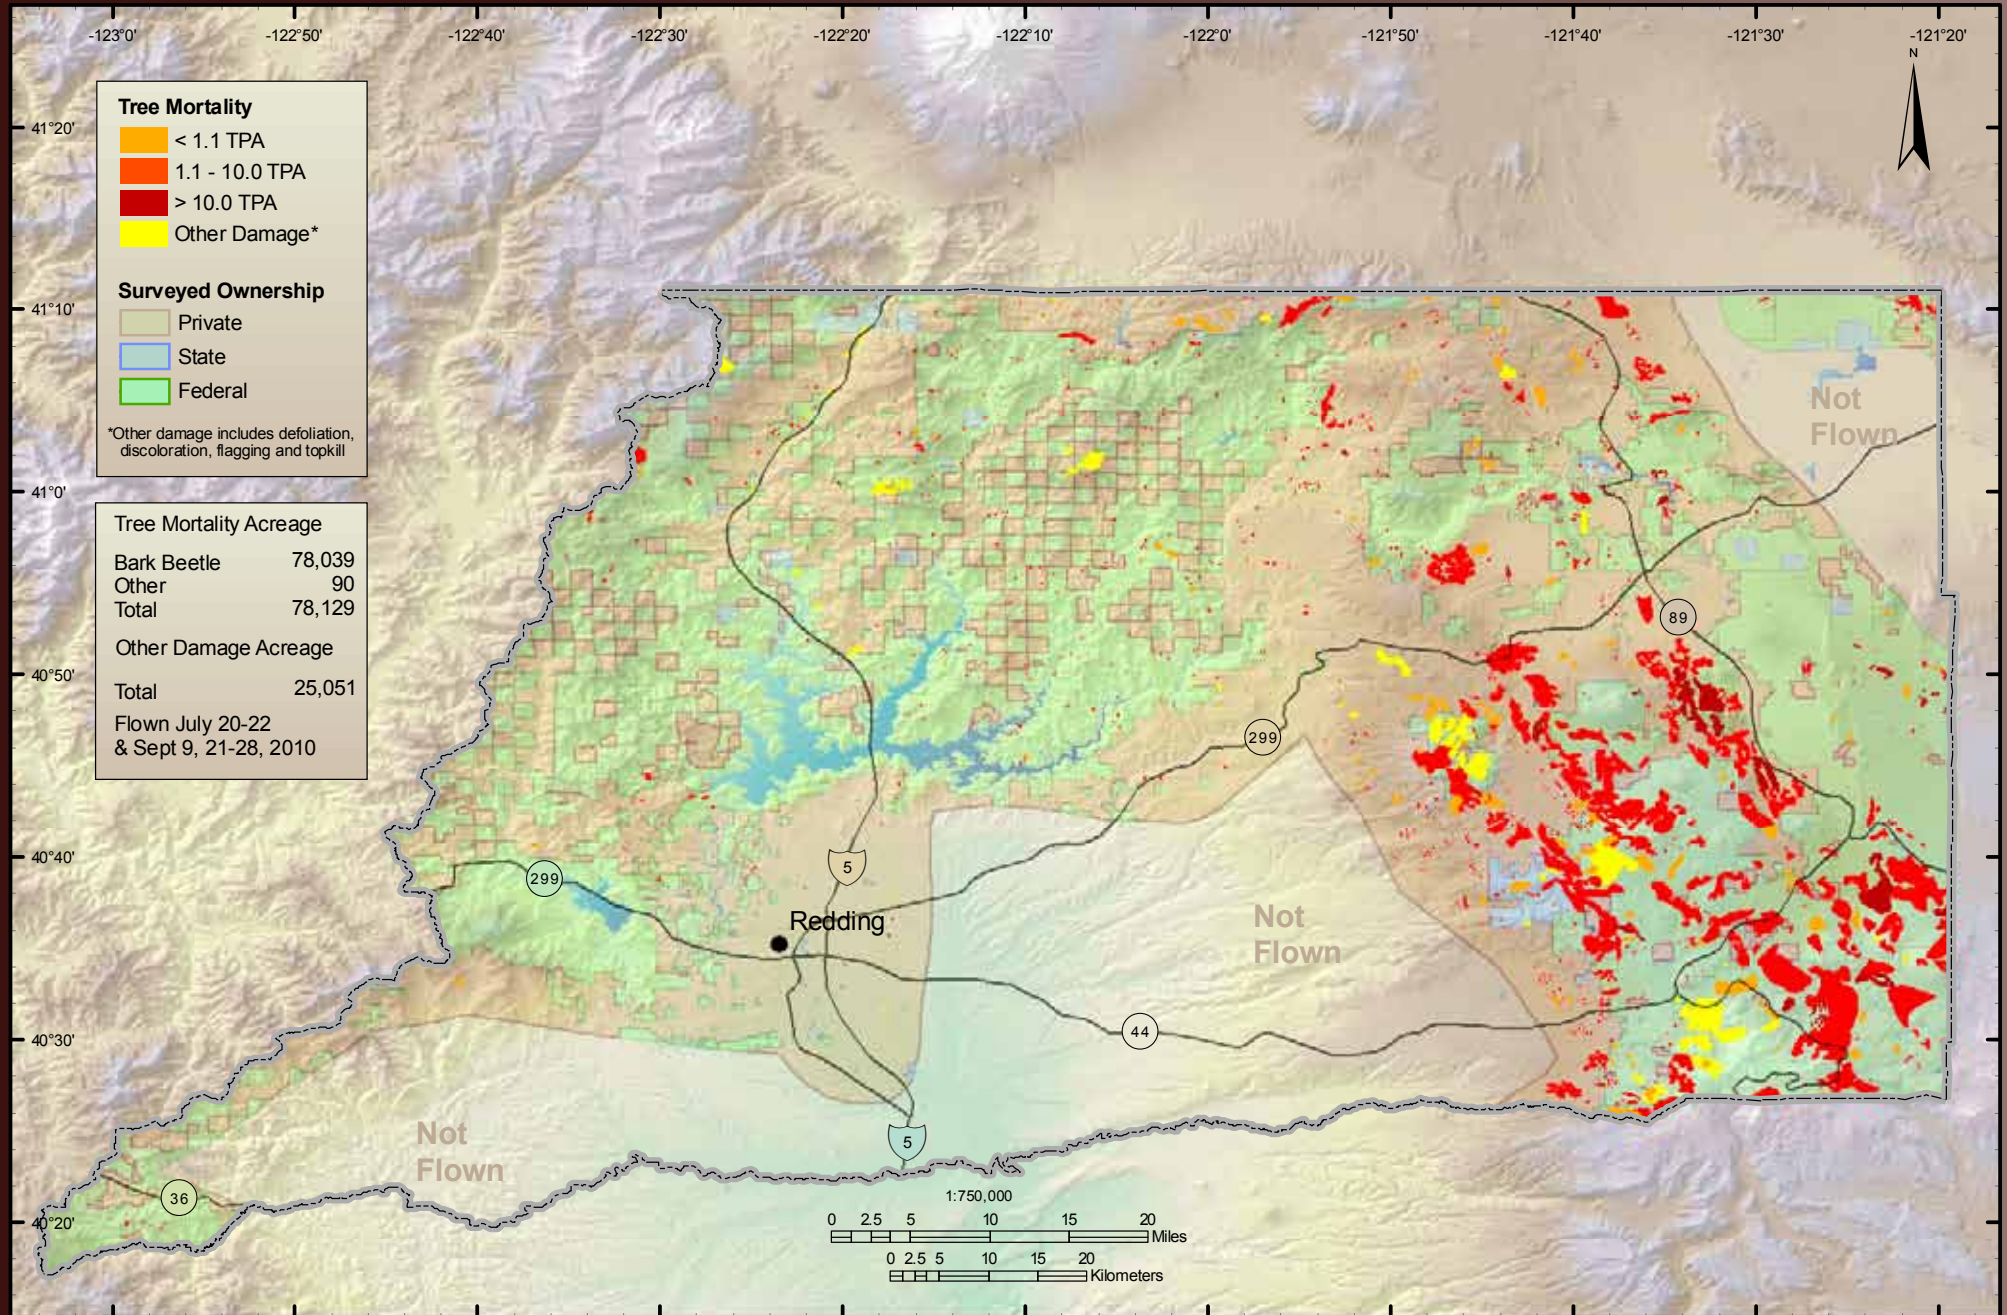

Shasta-Trinity National Forest & Whiskeytown National Recreation Area

Sierra National Forest

Six Rivers National Forest & Redwood State and National Parks

Stanislaus National Forest

Tahoe National Forest

Yosemite National Park

Del Norte and Humboldt Counties

El Dorado, Nevada, and Placer Counties

Fresno and Kings Counties

Inyo County

Kern County

Lassen County

Los Angeles County

Madera, Mariposa, and Merced Counties

Tree Mortality Acreage	
Bark Beetle	31
Other	94
Total	125
Other Damage Acreage	
Total	97
Flown July 15-16, Aug 9, 2010	

Tree Mortality

- < 1.1 TPA
- 1.1 - 10.0 TPA
- > 10.0 TPA
- Other Damage*

Surveyed Ownership

- Private
- State
- Federal

*Other damage includes defoliation, discoloration, flagging and topkill

Santa Barbara and Ventura Counties

Shasta County

Siskiyou County

Tehama County

Trinity County

Tulare County