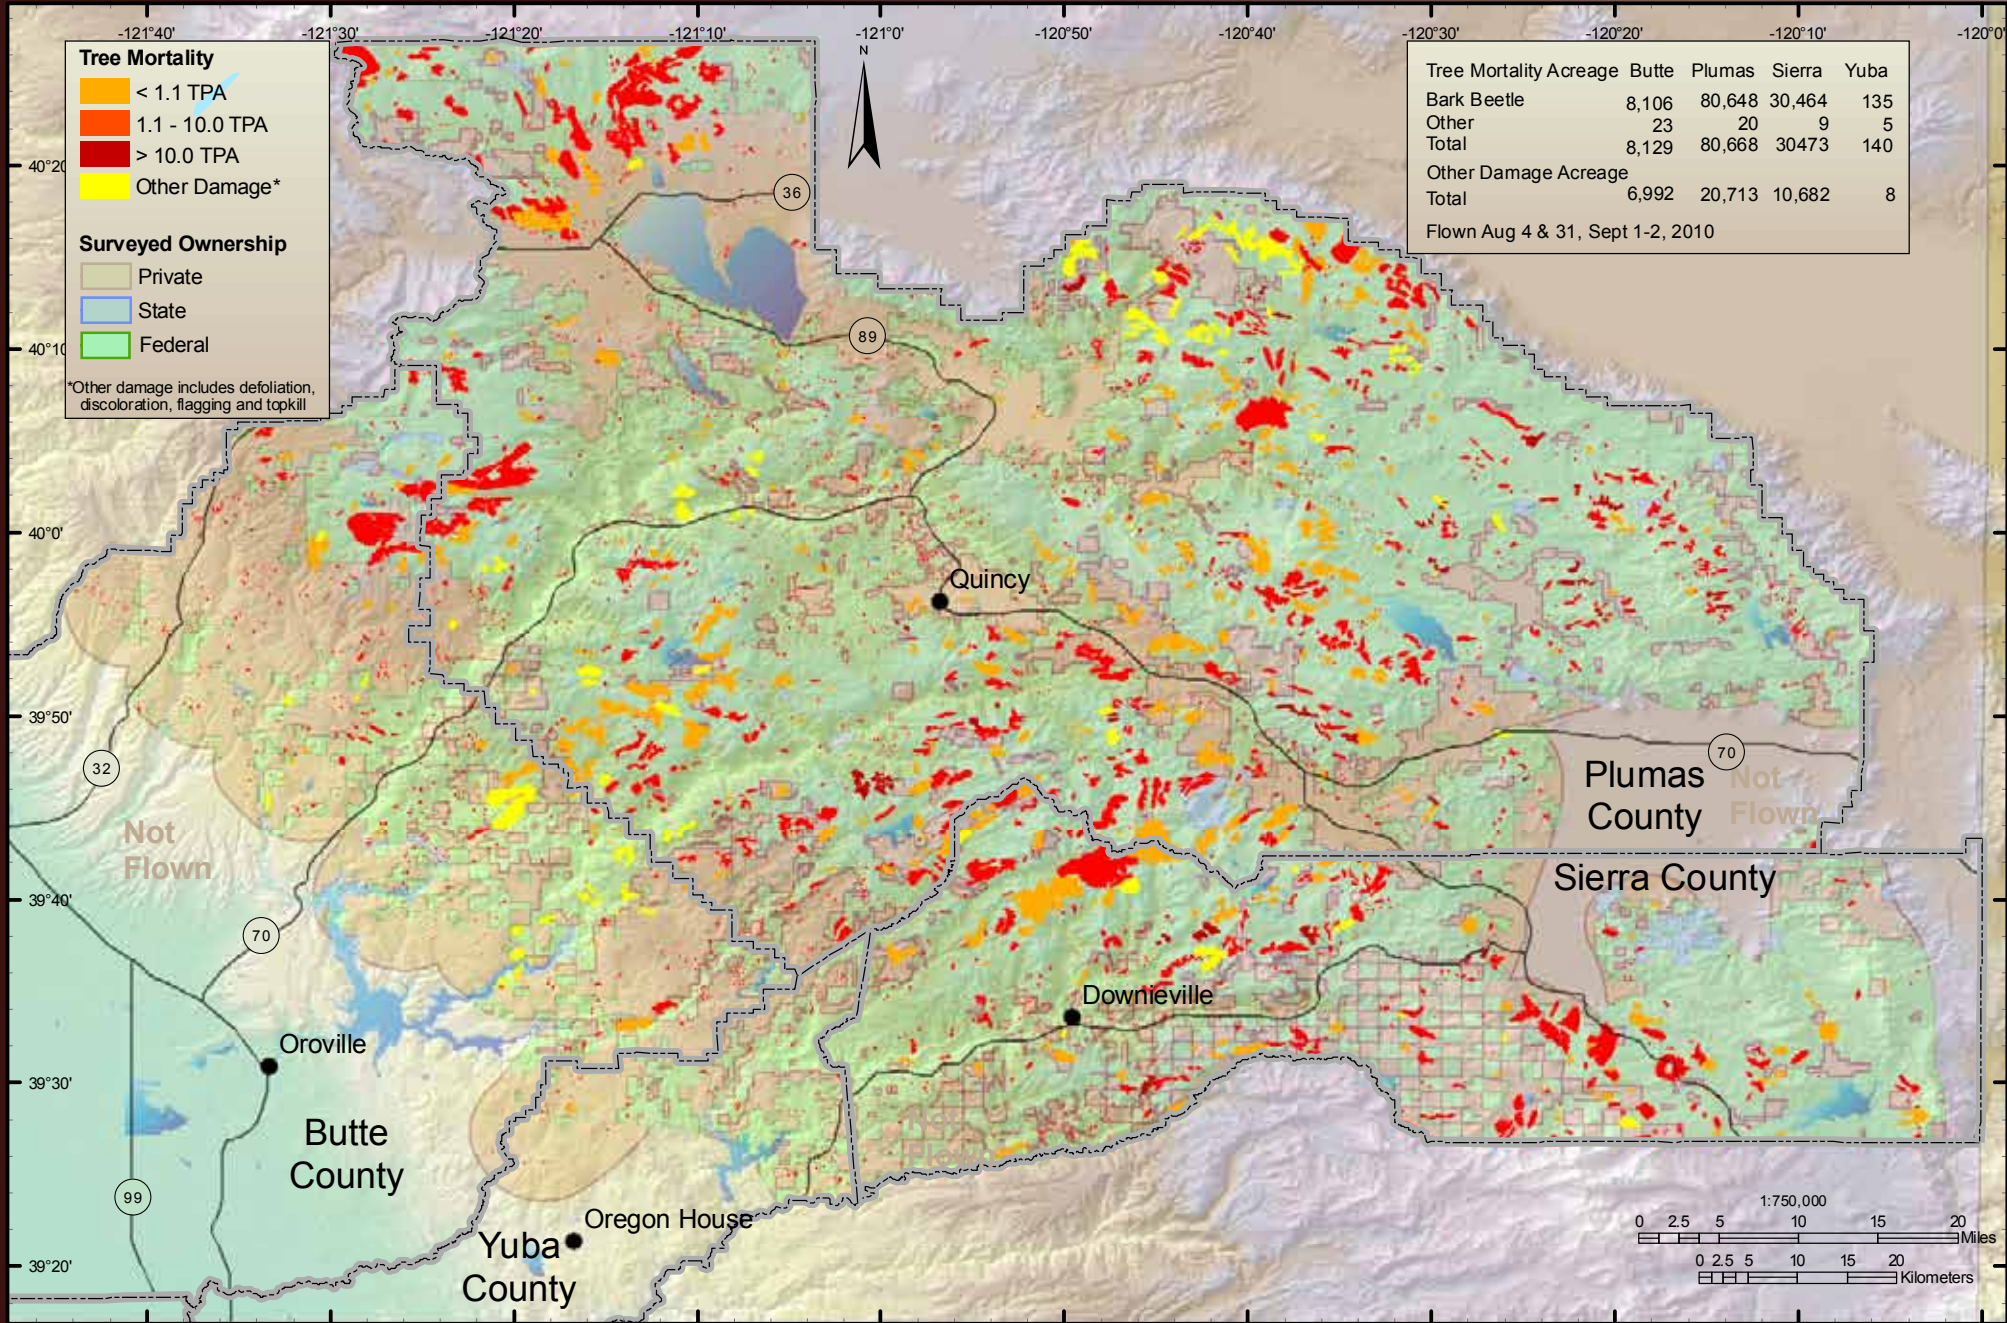

Shasta-Trinity National Forest & Whiskeytown National Recreation Area

Sierra National Forest

Six Rivers National Forest & Redwood State and National Parks

Stanislaus National Forest

Tahoe National Forest

Yosemite National Park

Alameda, Contra Costa, San Francisco, San Joaquin, San Mateo, Santa Clara, Santa Cruz, and Stanislaus Counties

Alpine, Amador, Calaveras, and Tuolumne Counties

Butte, Plumas, Sierra, and Yuba Counties

Colusa, Glenn, and Lake Counties

Del Norte and Humboldt Counties

El Dorado, Nevada, and Placer Counties

Fresno and Kings Counties

Inyo County

Kern County

Lassen County

Los Angeles County

Madera, Mariposa, and Merced Counties

- Private
- State
- Federal

*Other damage includes defoliation, discoloration, flagging and topkill

Santa Barbara and Ventura Counties

Shasta County

Siskiyou County

Tehama County

Trinity County

Tulare County