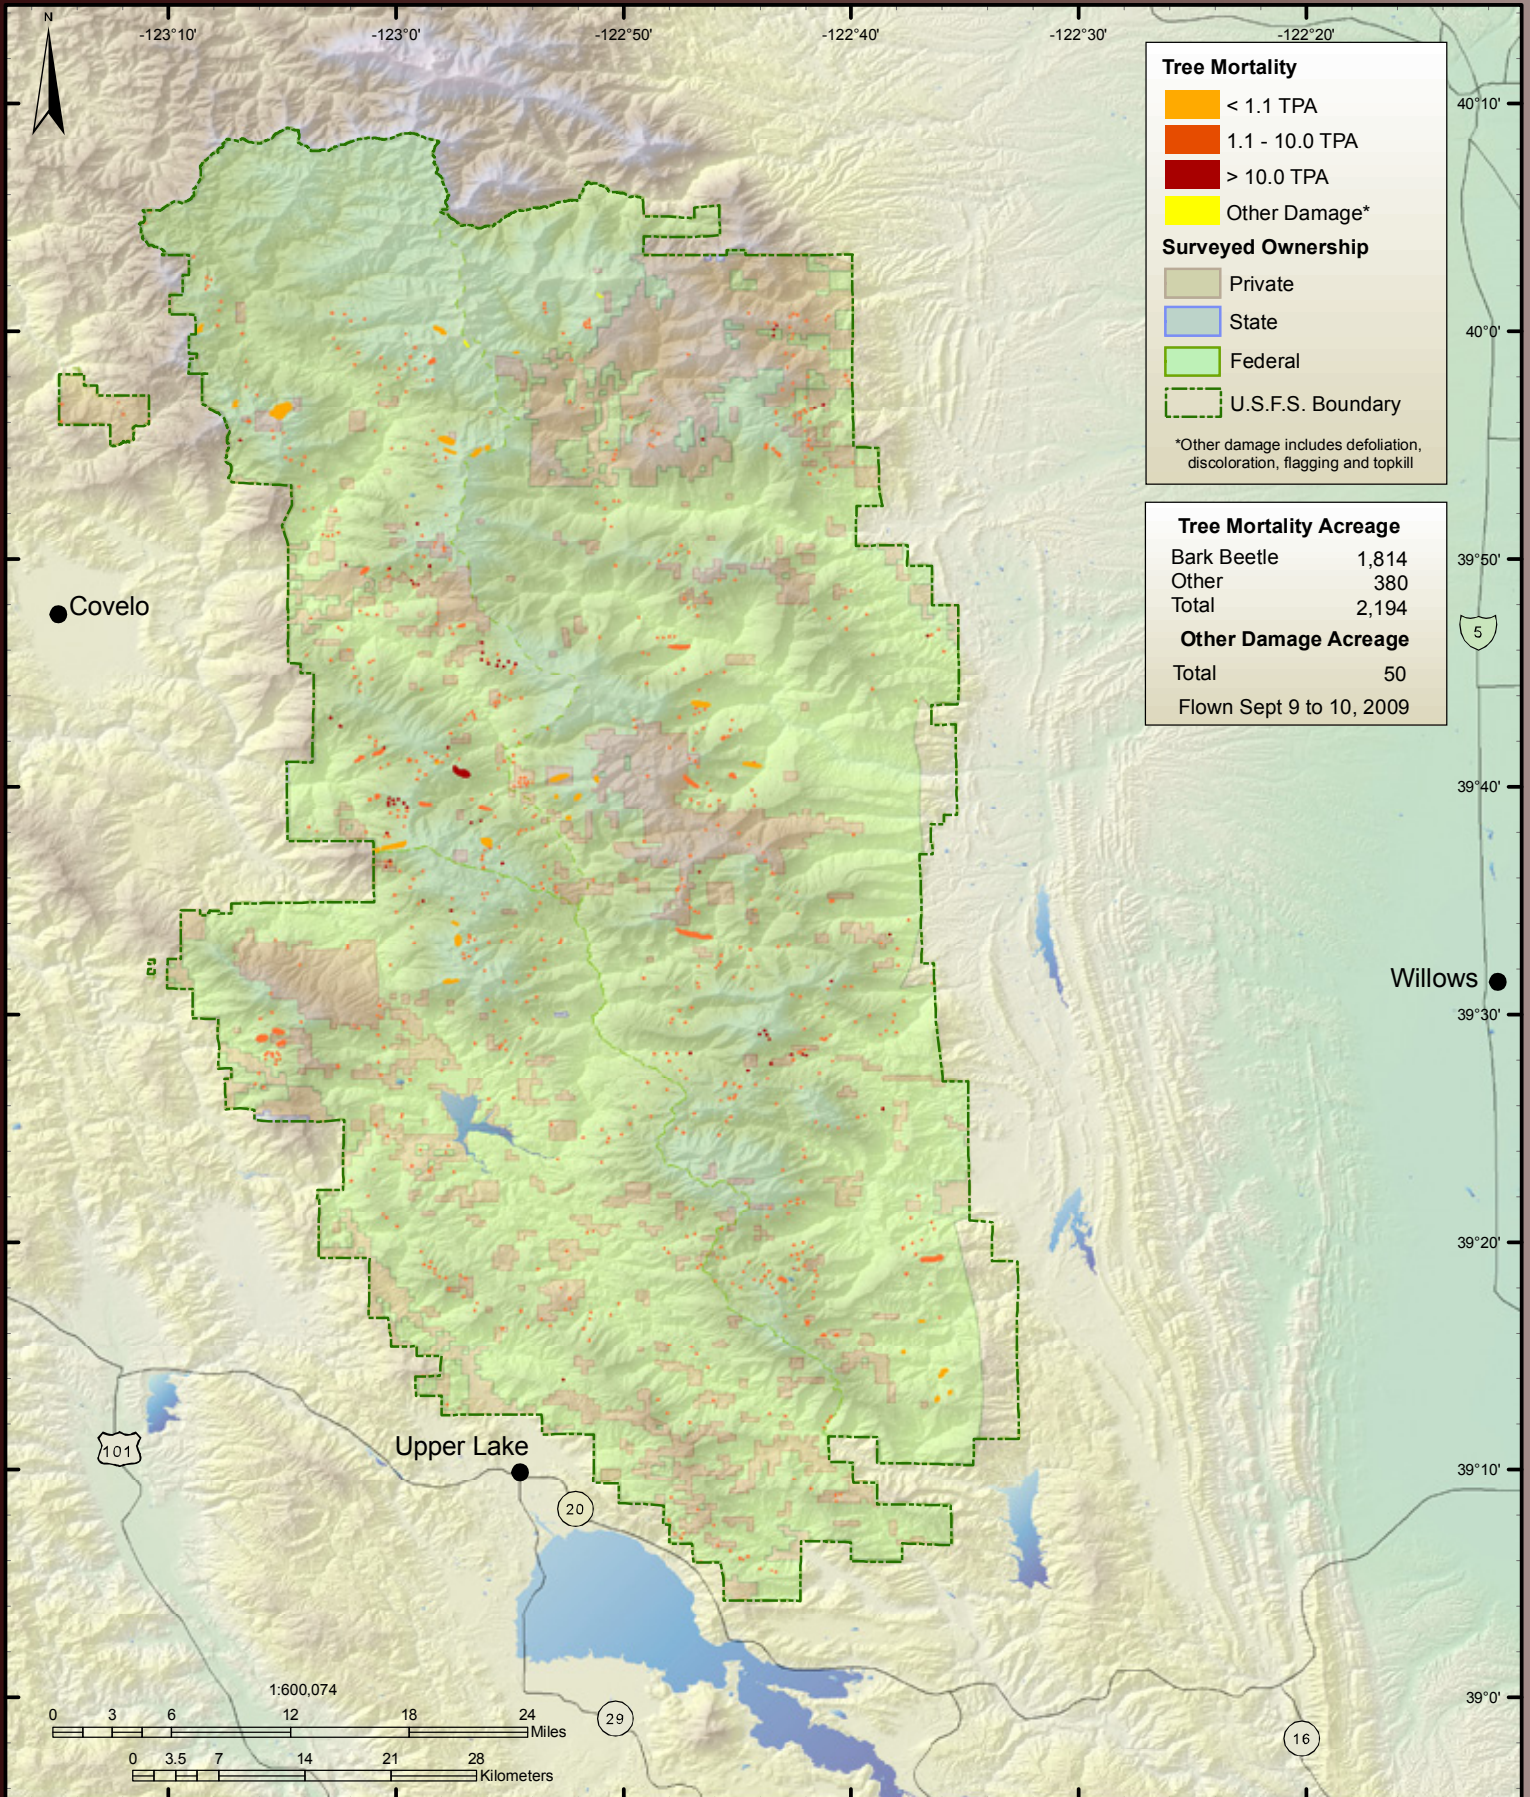

East Klamath
[Open in GoogleEarth](#)
[Open in GoogleMaps](#)

Forest Health Monitoring Programs
1731 Research Park Drive, Davis, CA 95618
www.fs.fed.us/r5/spf/fhp/fhm

Lake Tahoe Basin Management Unit

Lassen National Forest & Lassen National Park

Los Padres National Forest

Mendocino National Forest

Modoc National Forest

Plumas National Forest

Point Reyes National Seashore and Golden Gate National Recreation Area

San Bernardino National Forest

Sequoia-Kings National Park