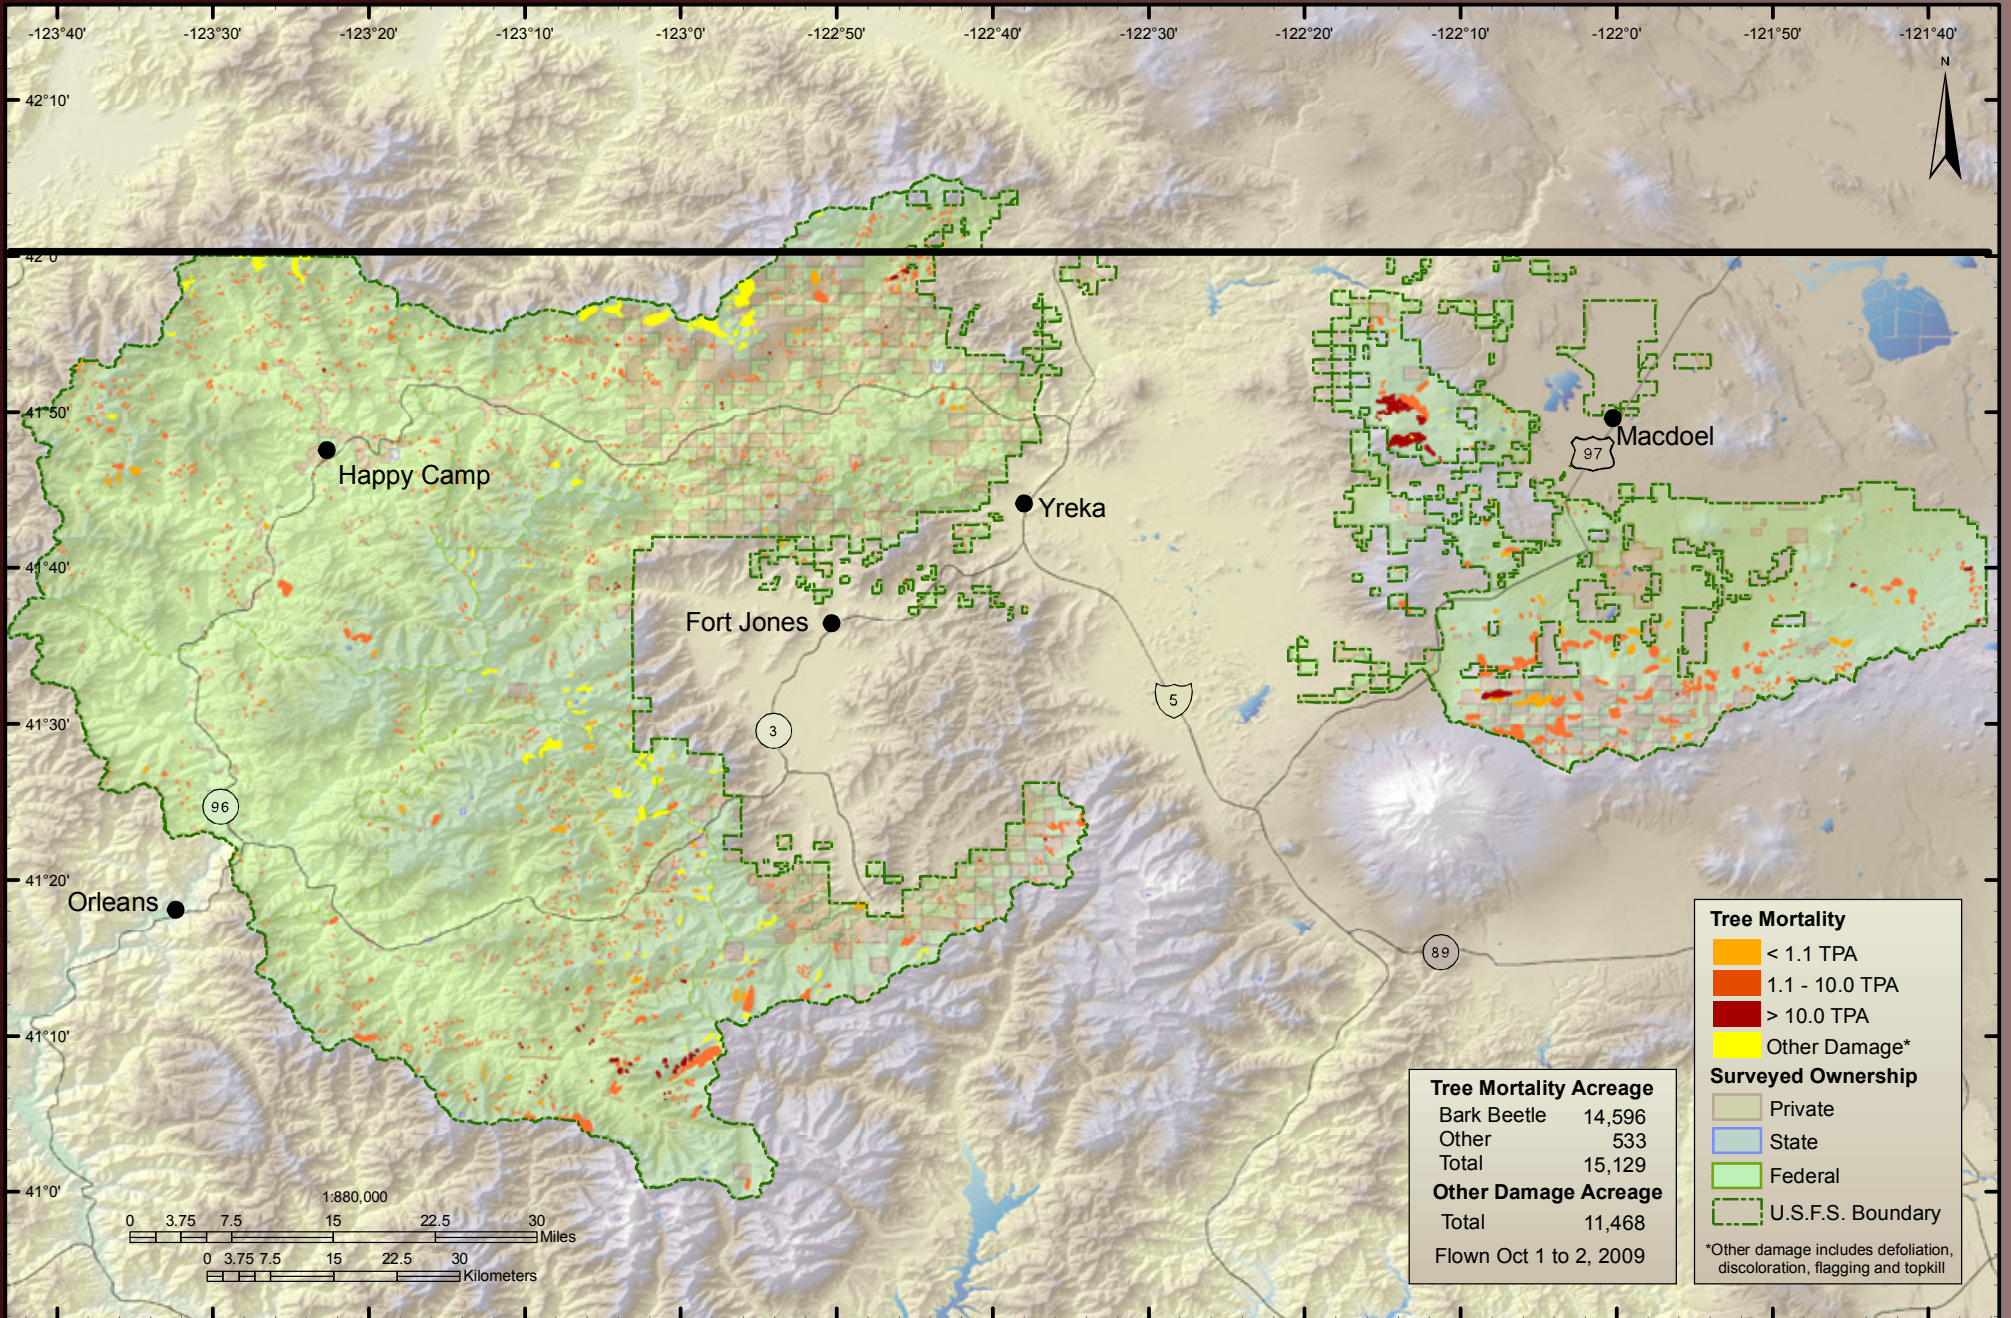

Angeles National Forest

Cleveland National Forest

Eldorado National Forest

Inyo National Forest

Klamath National Forest

USDA Forest Service
Pacific Southwest Region
Forest Health Protection

West Klamath
[Open in GoogleEarth](#)
[Open in GoogleMaps](#)

East Klamath
[Open in GoogleEarth](#)
[Open in GoogleMaps](#)

Forest Health Monitoring Programs
1731 Research Park Drive, Davis, CA 95618
www.fs.fed.us/r5/spf/fhp/fhm

Lake Tahoe Basin Management Unit

Lassen National Forest & Lassen National Park

Los Padres National Forest

Mendocino National Forest

Modoc National Forest

Plumas National Forest

Point Reyes National Seashore and Golden Gate National Recreation Area

San Bernardino National Forest

Sequoia-Kings National Park

Ventura County

Yolo County

Yuba County