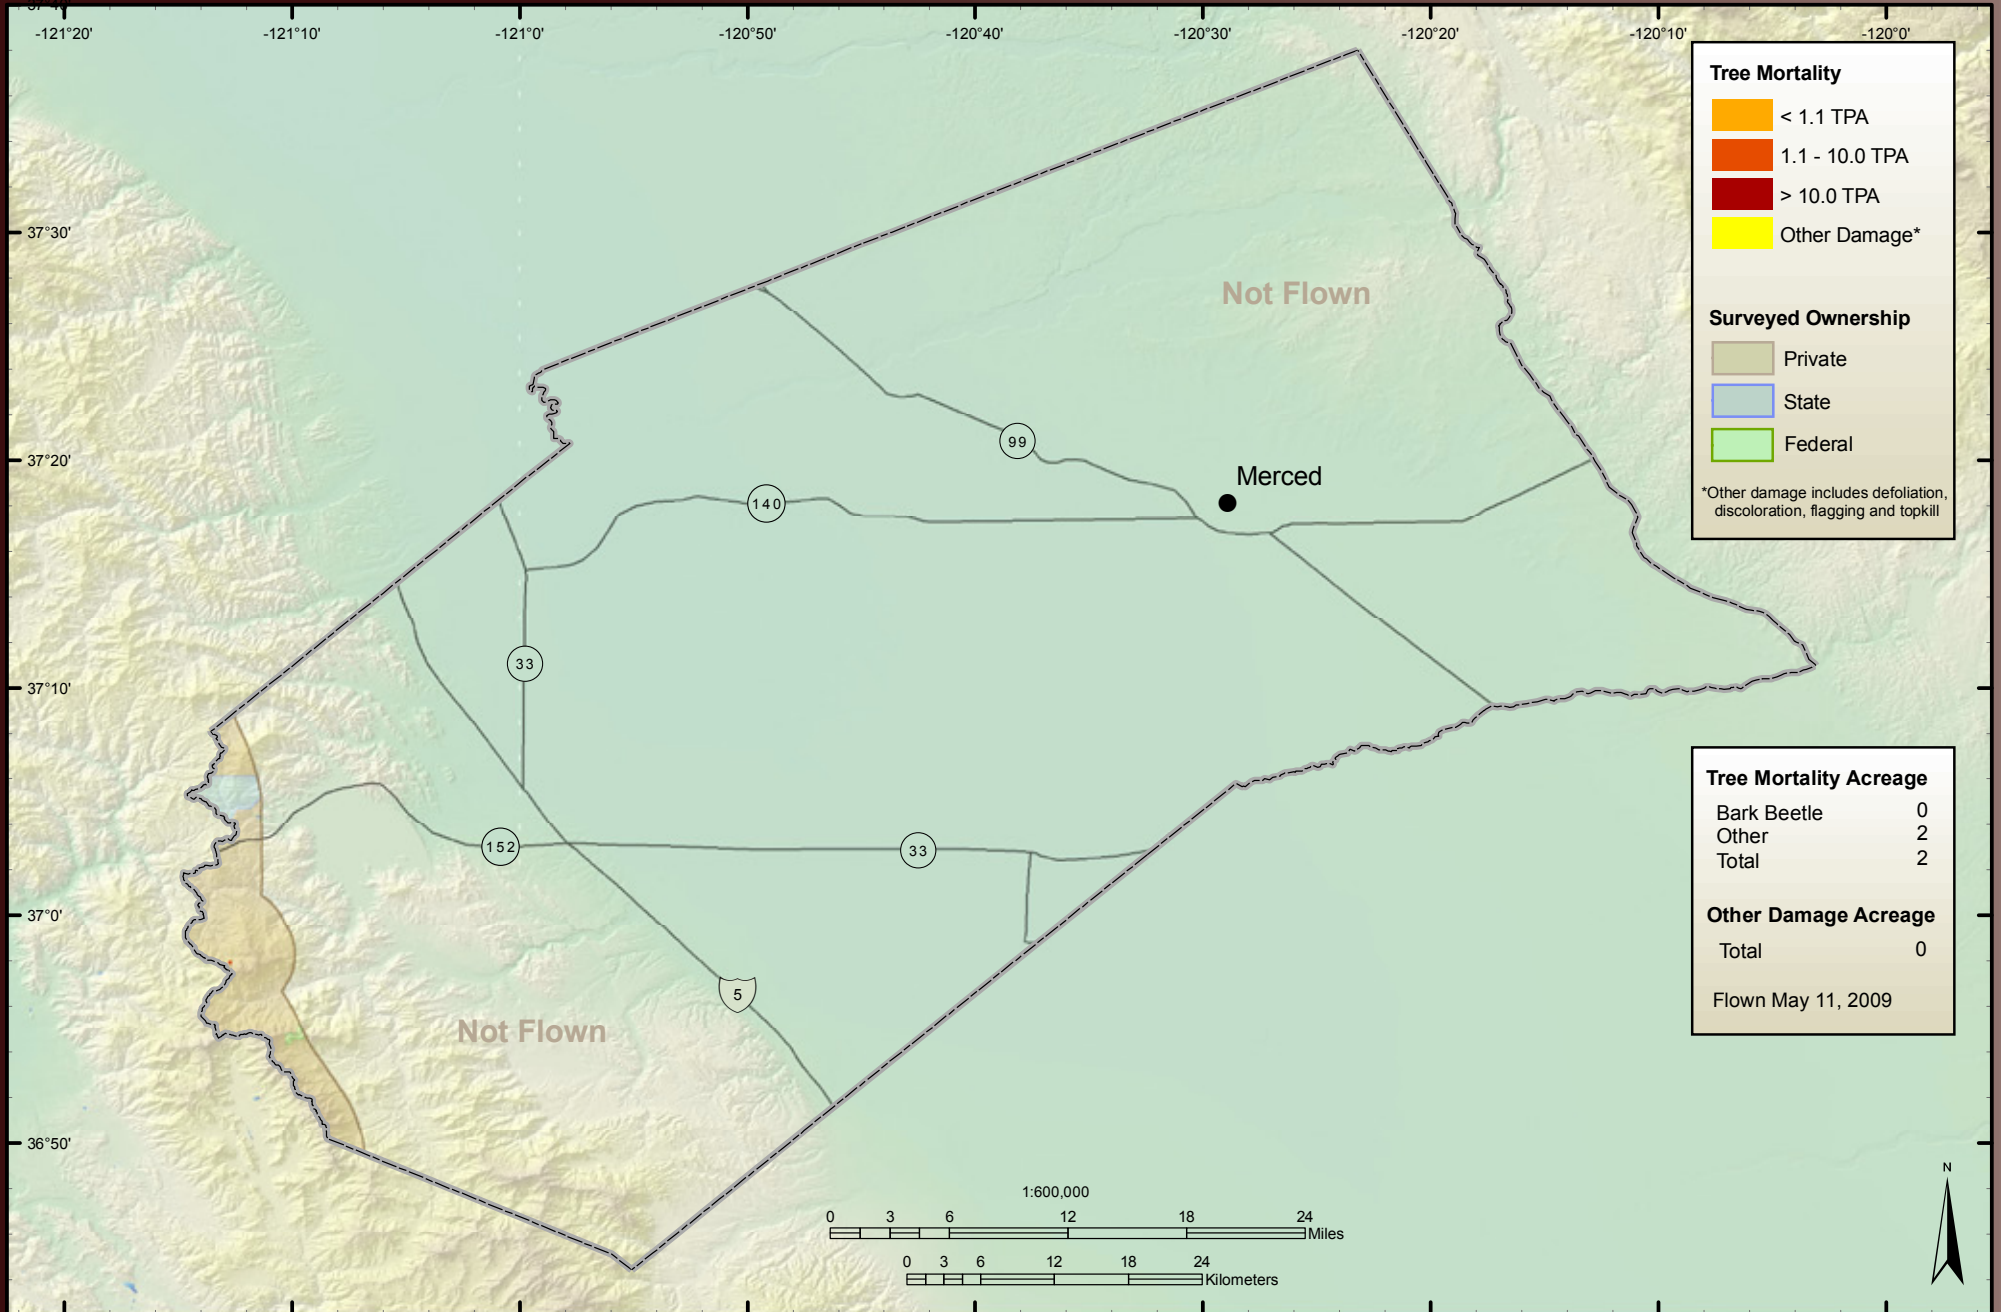

Merced County