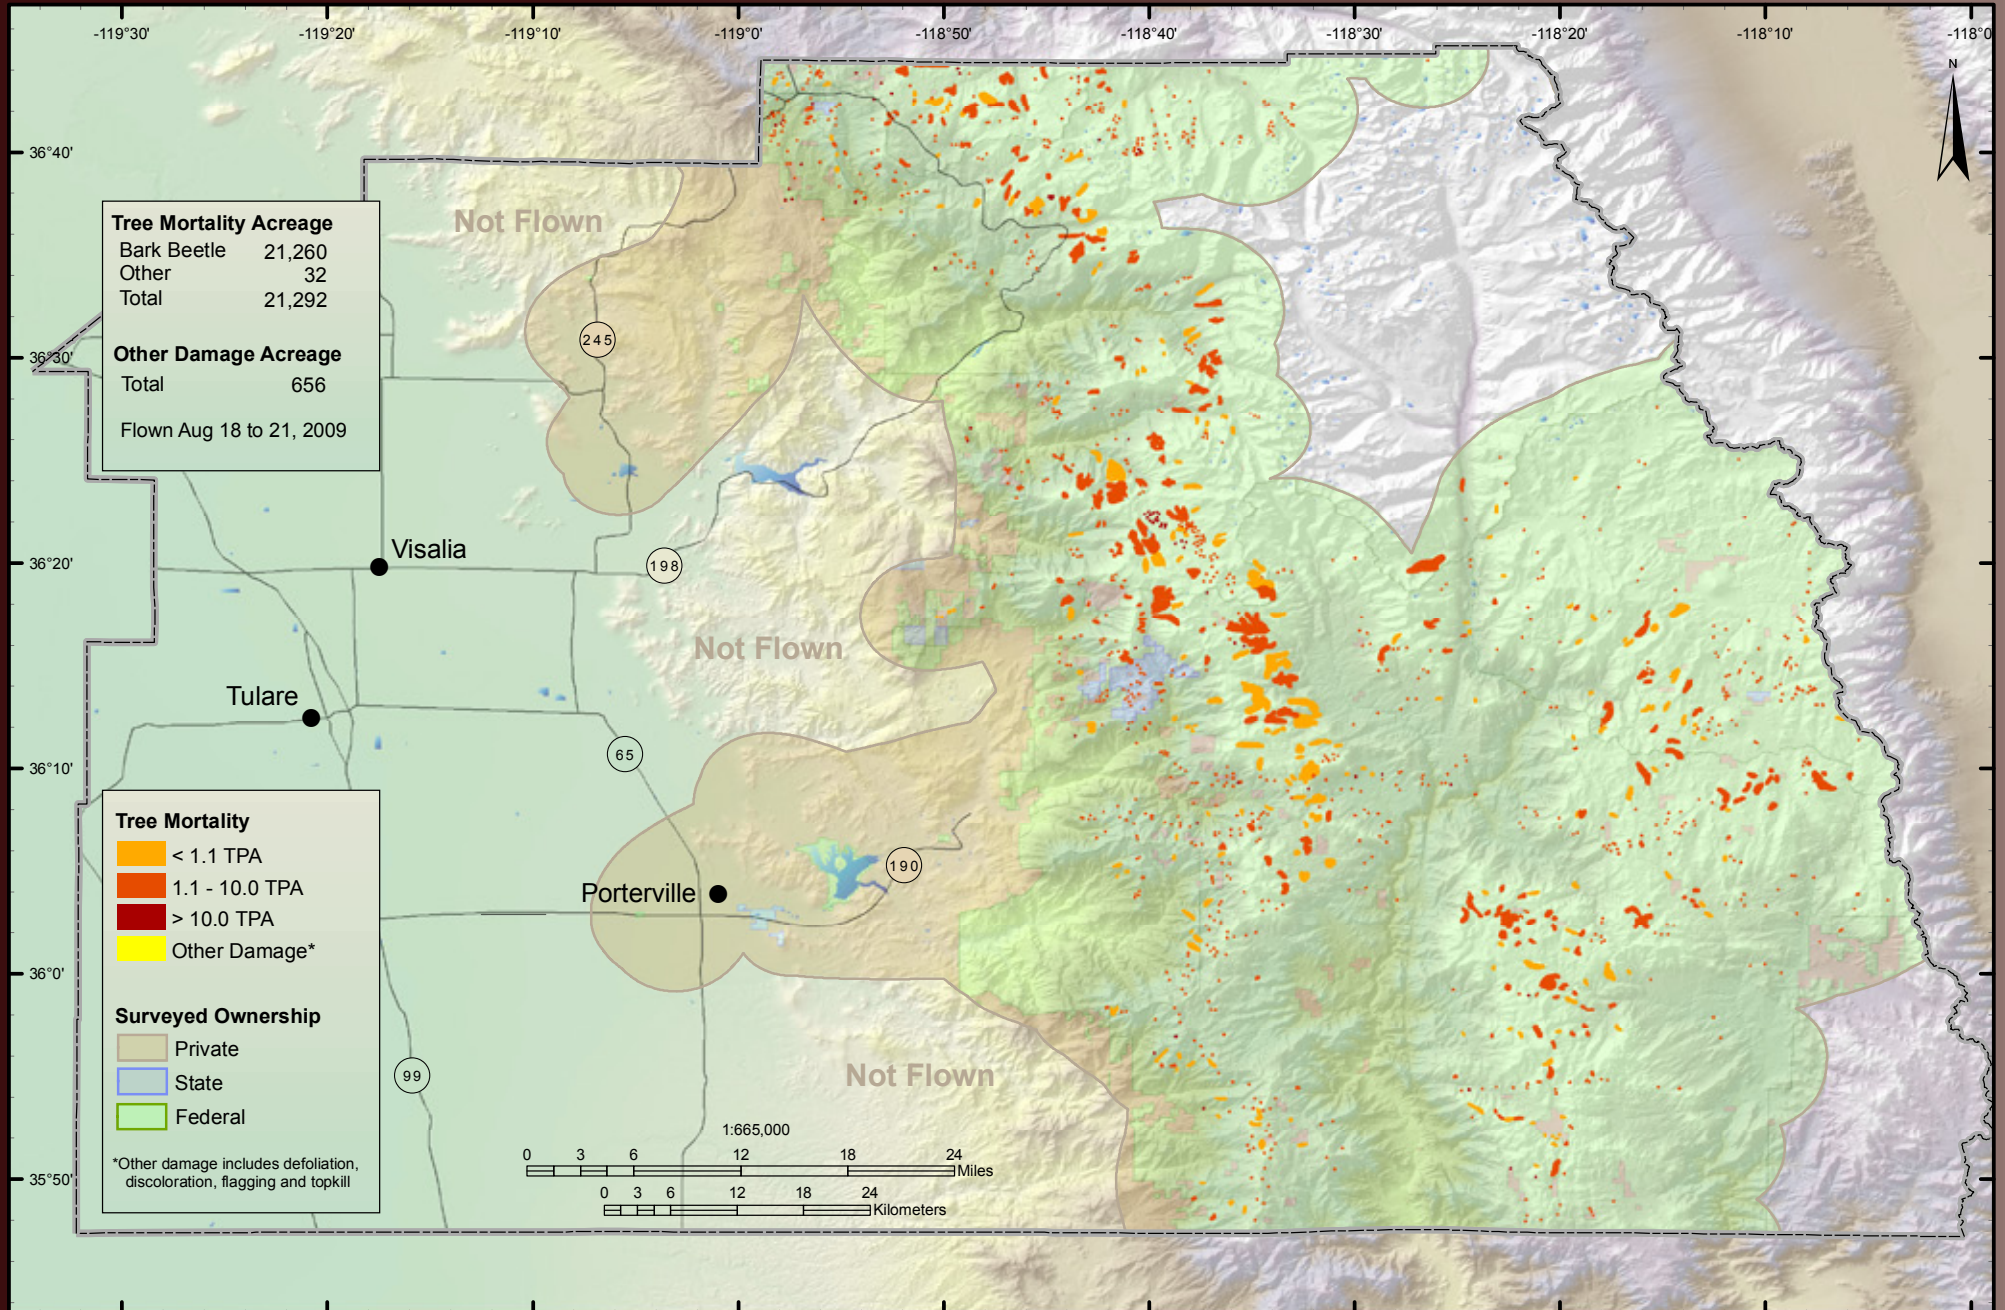

Forest Health Monitoring Programs
 1731 Research Park Drive, Davis, CA 95618
www.fs.fed.us/r5/spf/fhp/fhm

Solano County

Sonoma County

Stanislaus County

Tehama County

Trinity County

Tulare County

Tuolumne County