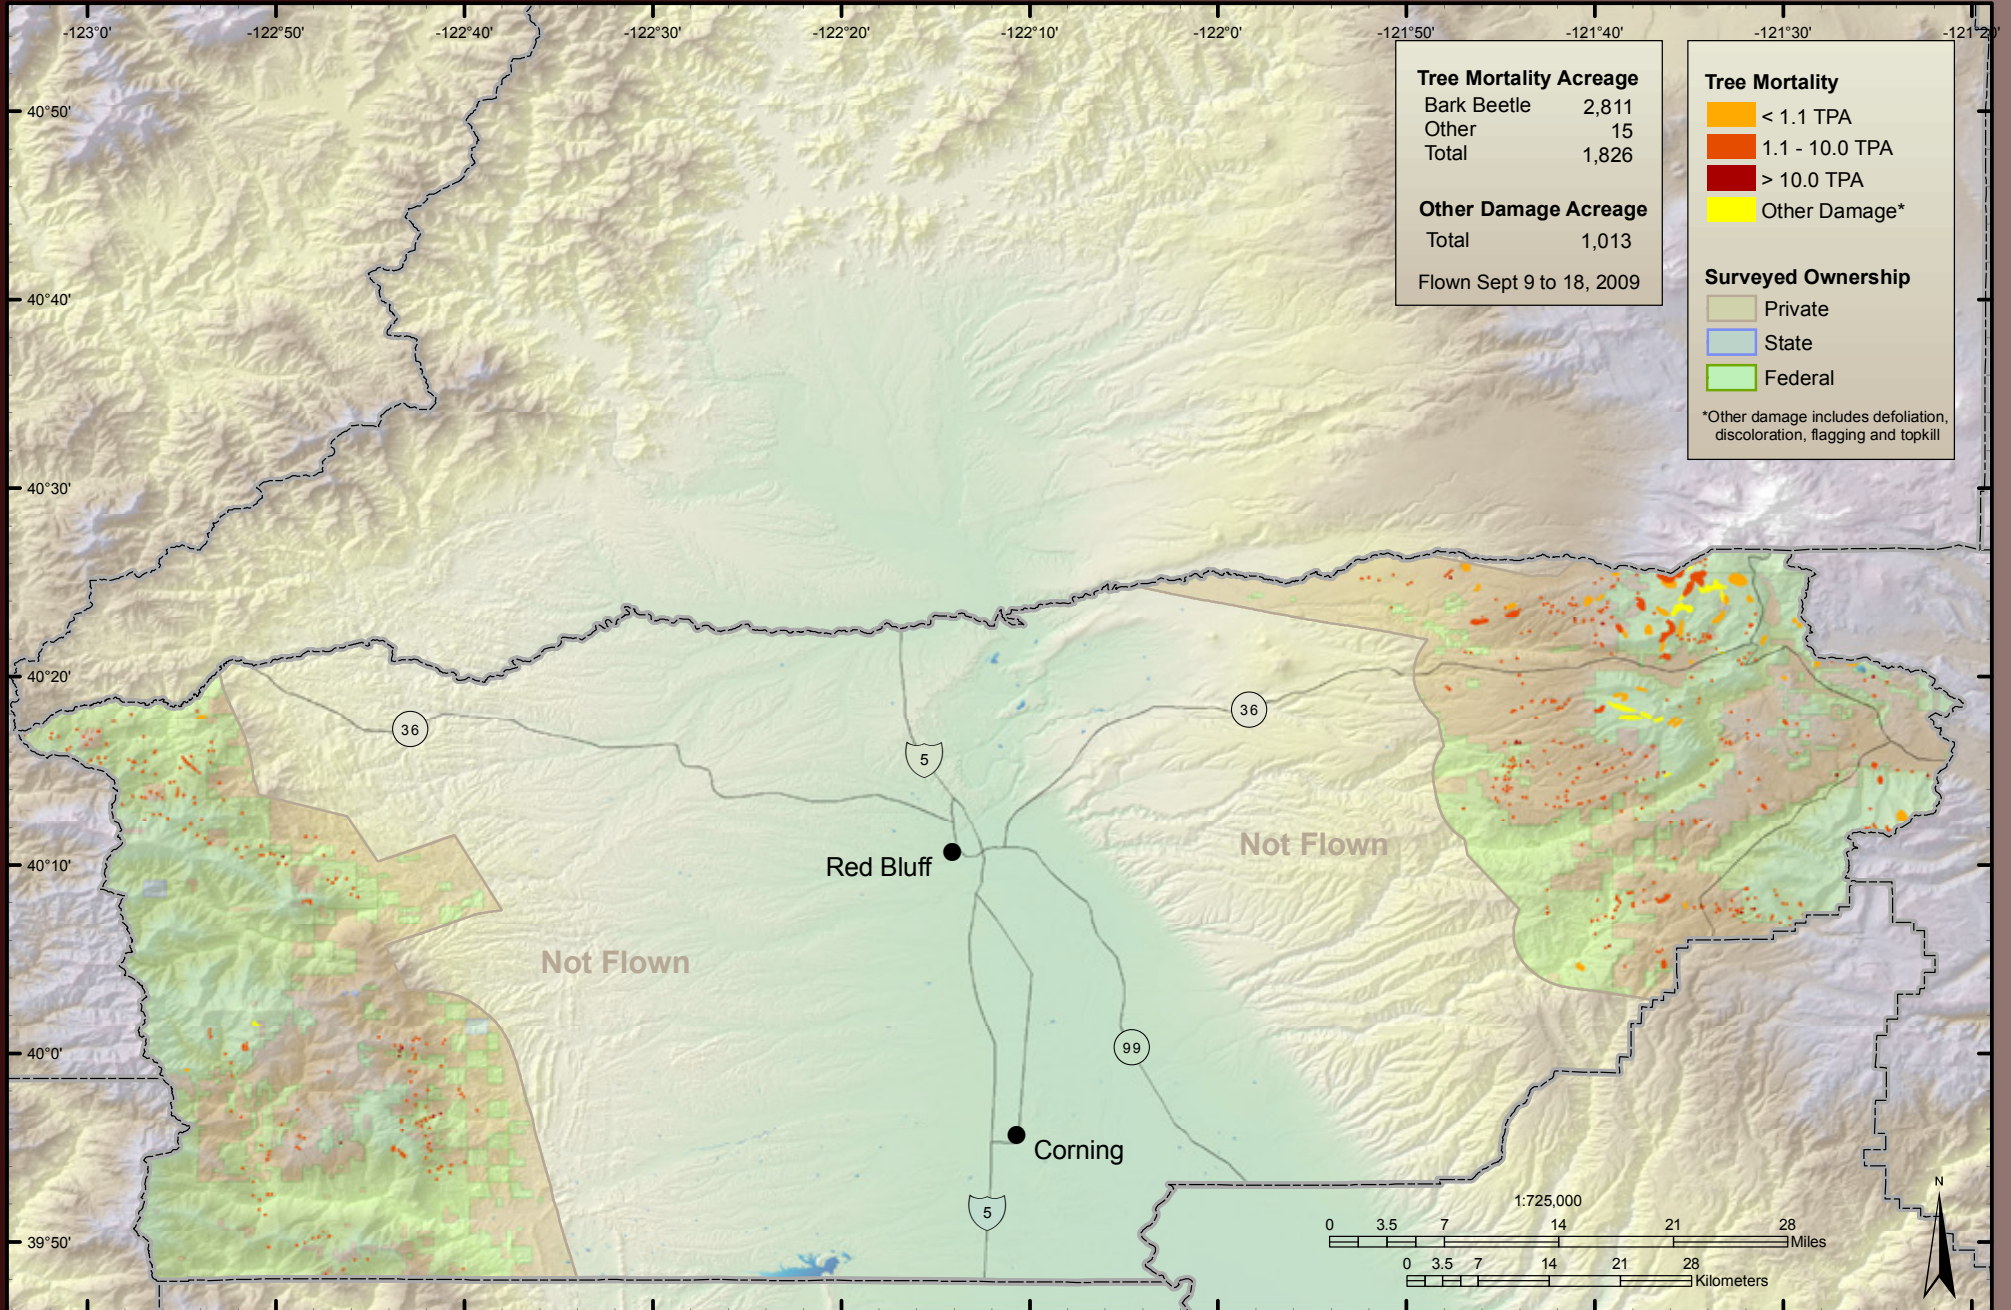

Forest Health Monitoring Programs
 1731 Research Park Drive, Davis, CA 95618
www.fs.fed.us/r5/spf/fhp/fhm

Solano County

Sonoma County

Stanislaus County

Tehama County

Trinity County

Tulare County

Tuolumne County