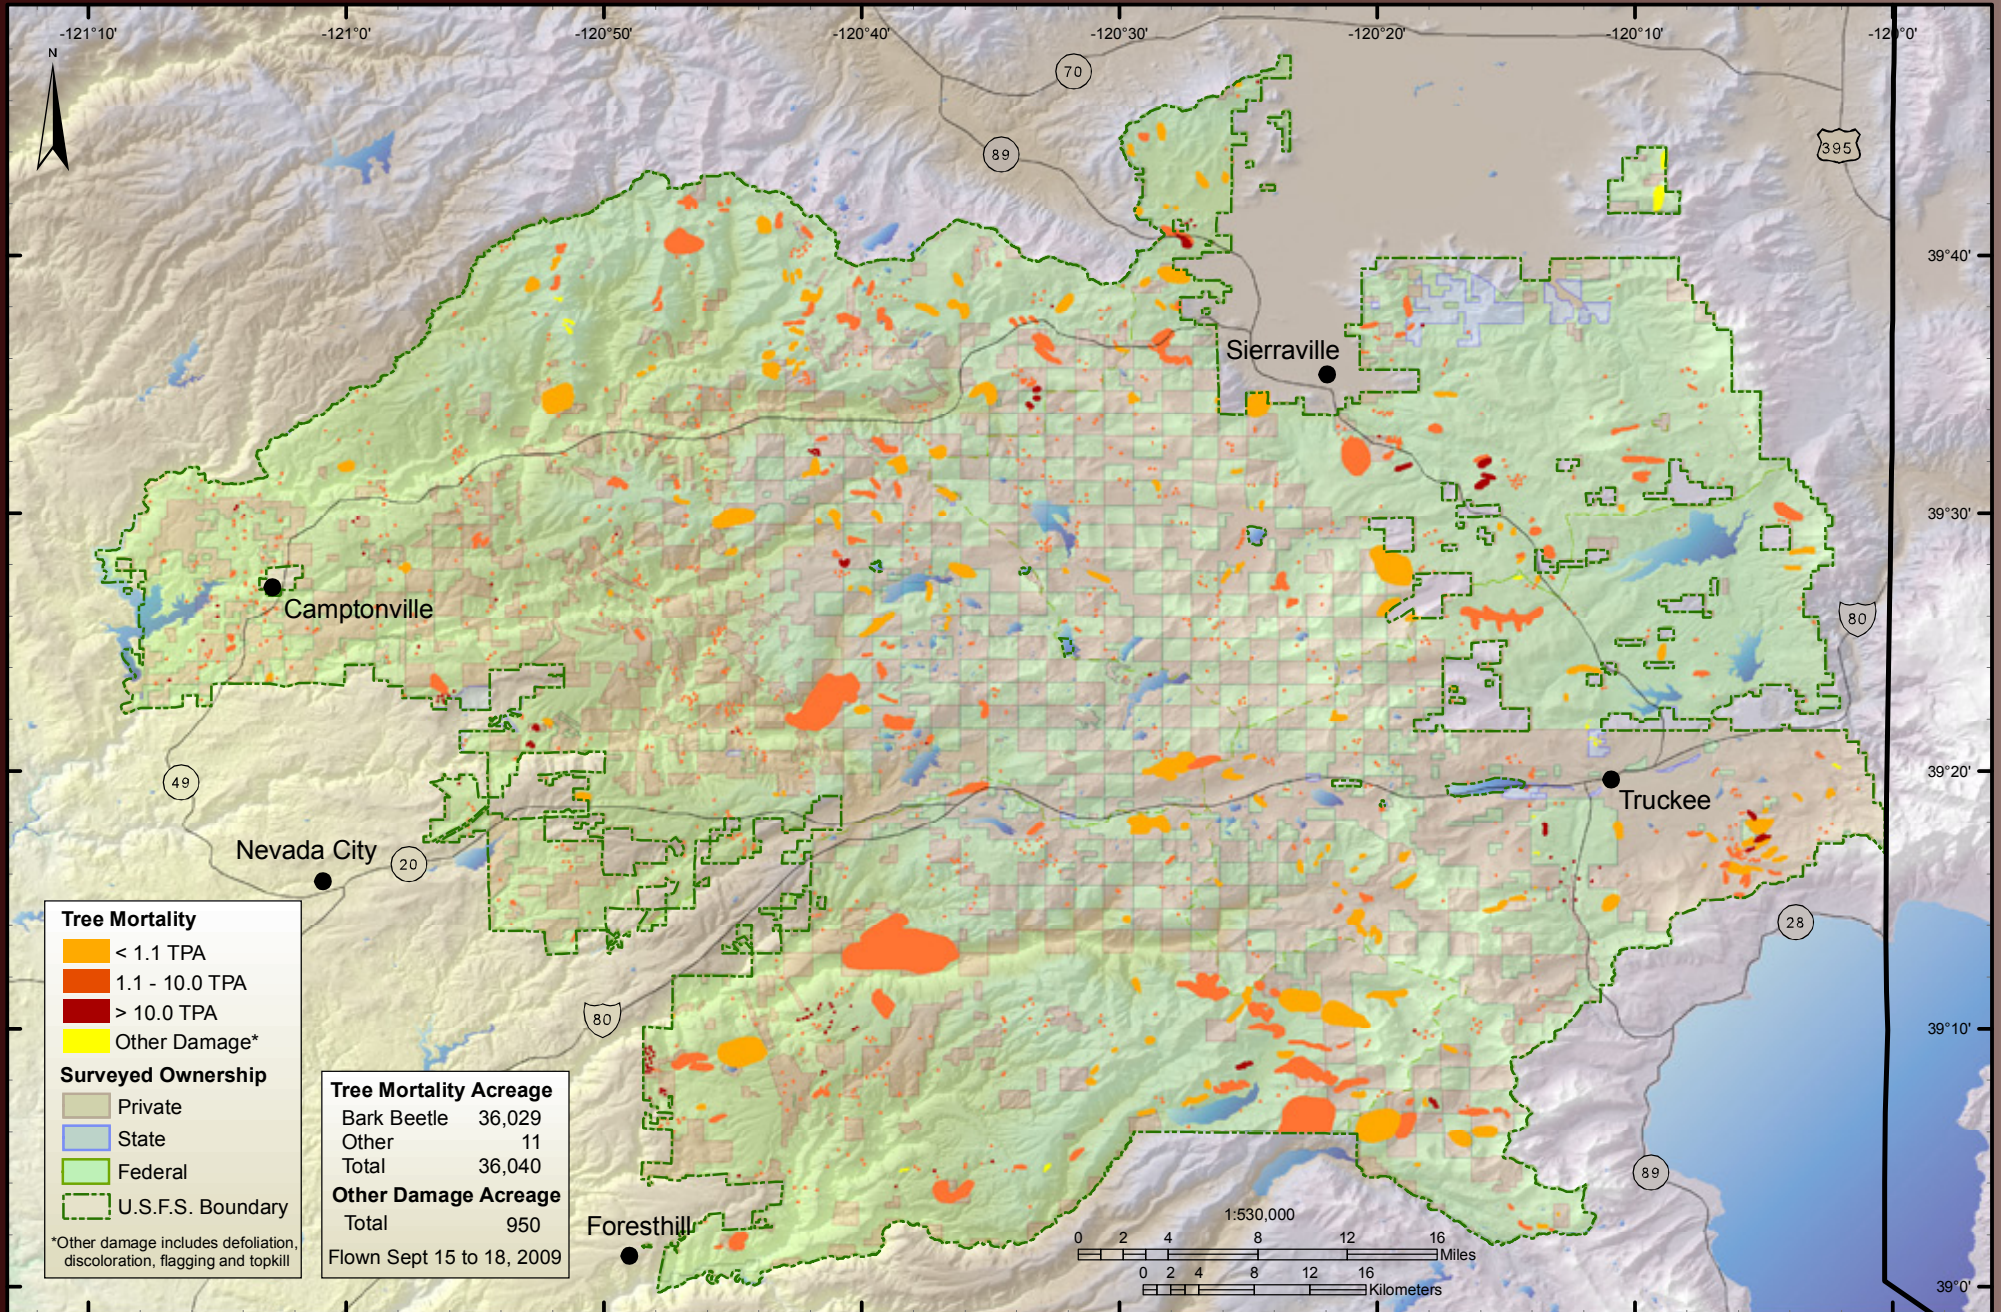

East Shasta-Trinity
[Open in GoogleEarth](#)
[Open in GoogleMaps](#)

Forest Health Monitoring Programs
1731 Research Park Drive, Davis, CA 95618
www.fs.fed.us/r5/spf/fhp/fhm

Sierra National Forest

Six Rivers National Forest & Redwood State and National Parks

Stanislaus National Forest

Tahoe National Forest

Yosemite National Park

Alameda County

Alpine County

Amador County

Butte County

Calaveras County