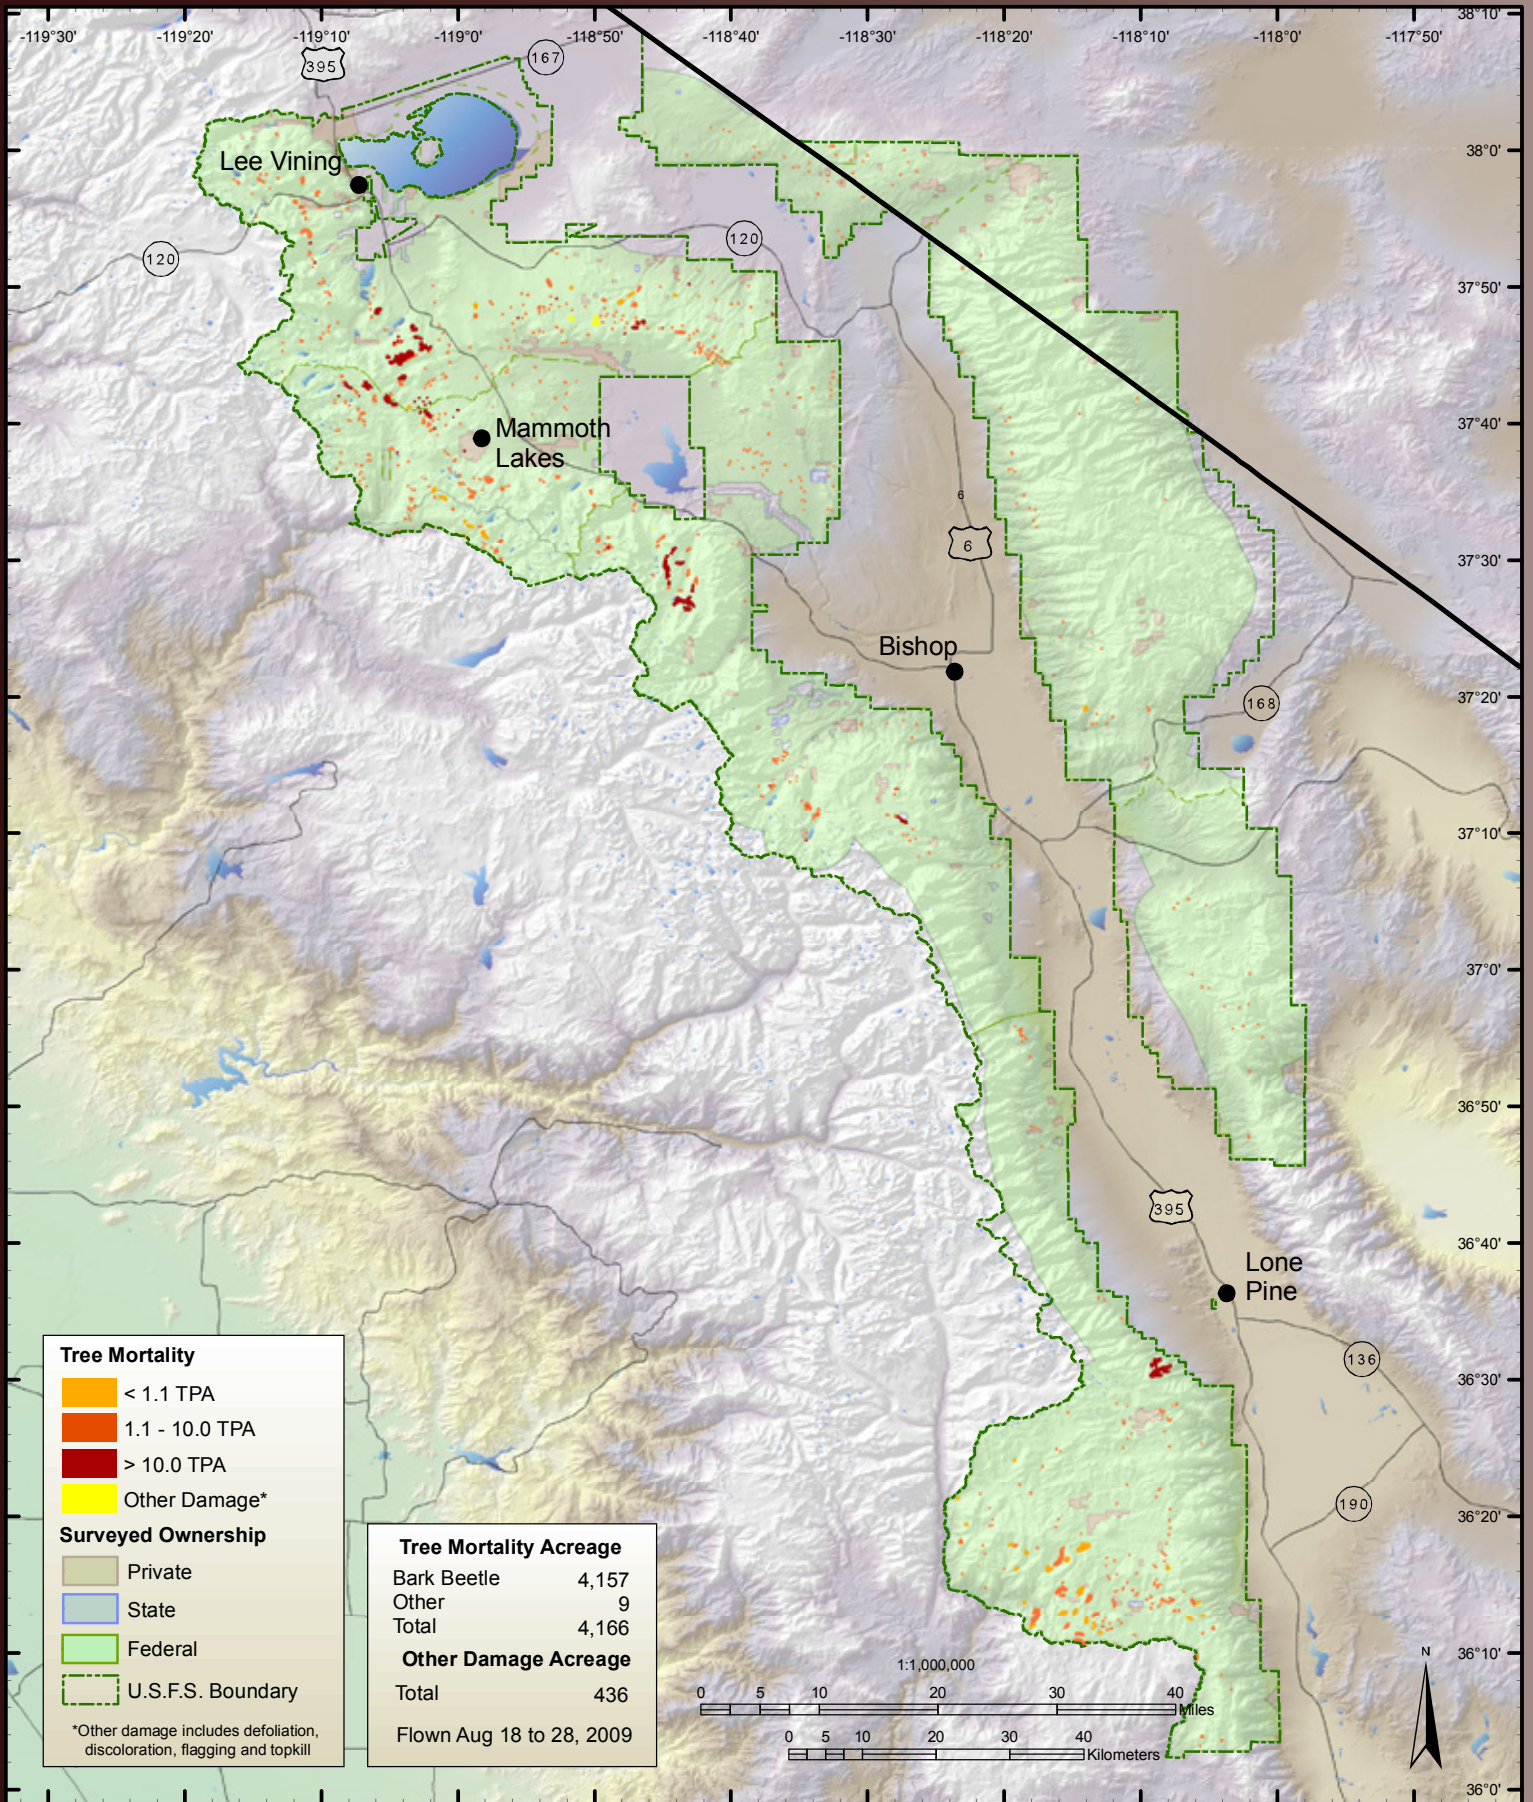

Angeles National Forest

Cleveland National Forest

Eldorado National Forest

Inyo National Forest

Klamath National Forest

USDA Forest Service
Pacific Southwest Region
Forest Health Protection

West Klamath
[Open in GoogleEarth](#)
[Open in GoogleMaps](#)

East Klamath
[Open in GoogleEarth](#)
[Open in GoogleMaps](#)

Forest Health Monitoring Programs
1731 Research Park Drive, Davis, CA 95618
www.fs.fed.us/r5/spf/fhp/fhm

Lake Tahoe Basin Management Unit

Lassen National Forest & Lassen National Park

Los Padres National Forest

Mendocino National Forest

Modoc National Forest

Plumas National Forest

Point Reyes National Seashore and Golden Gate National Recreation Area

San Bernardino National Forest

Sequoia-Kings National Park