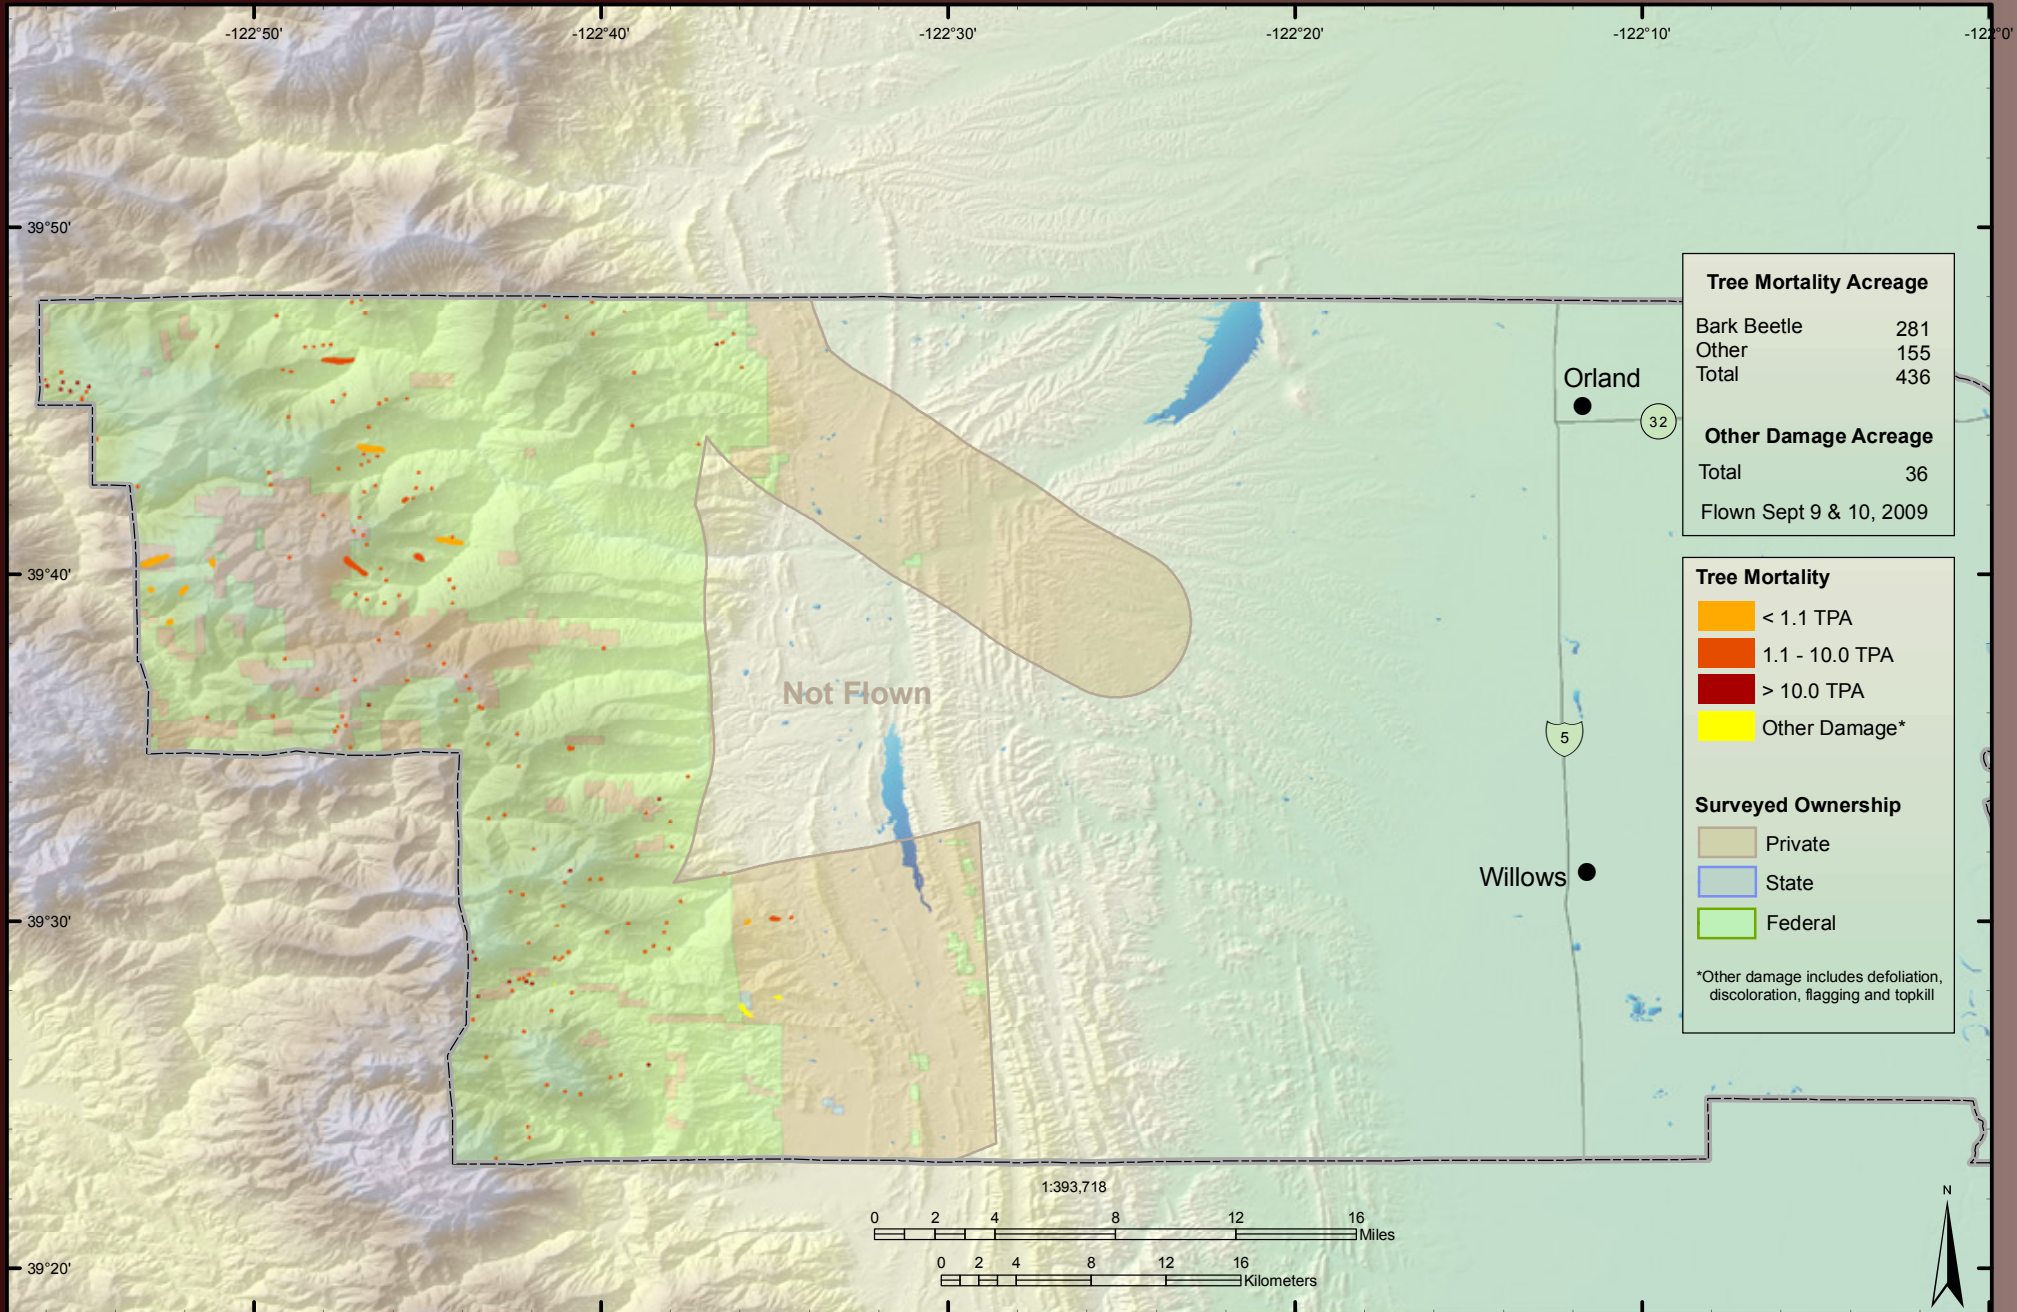

Glenn County