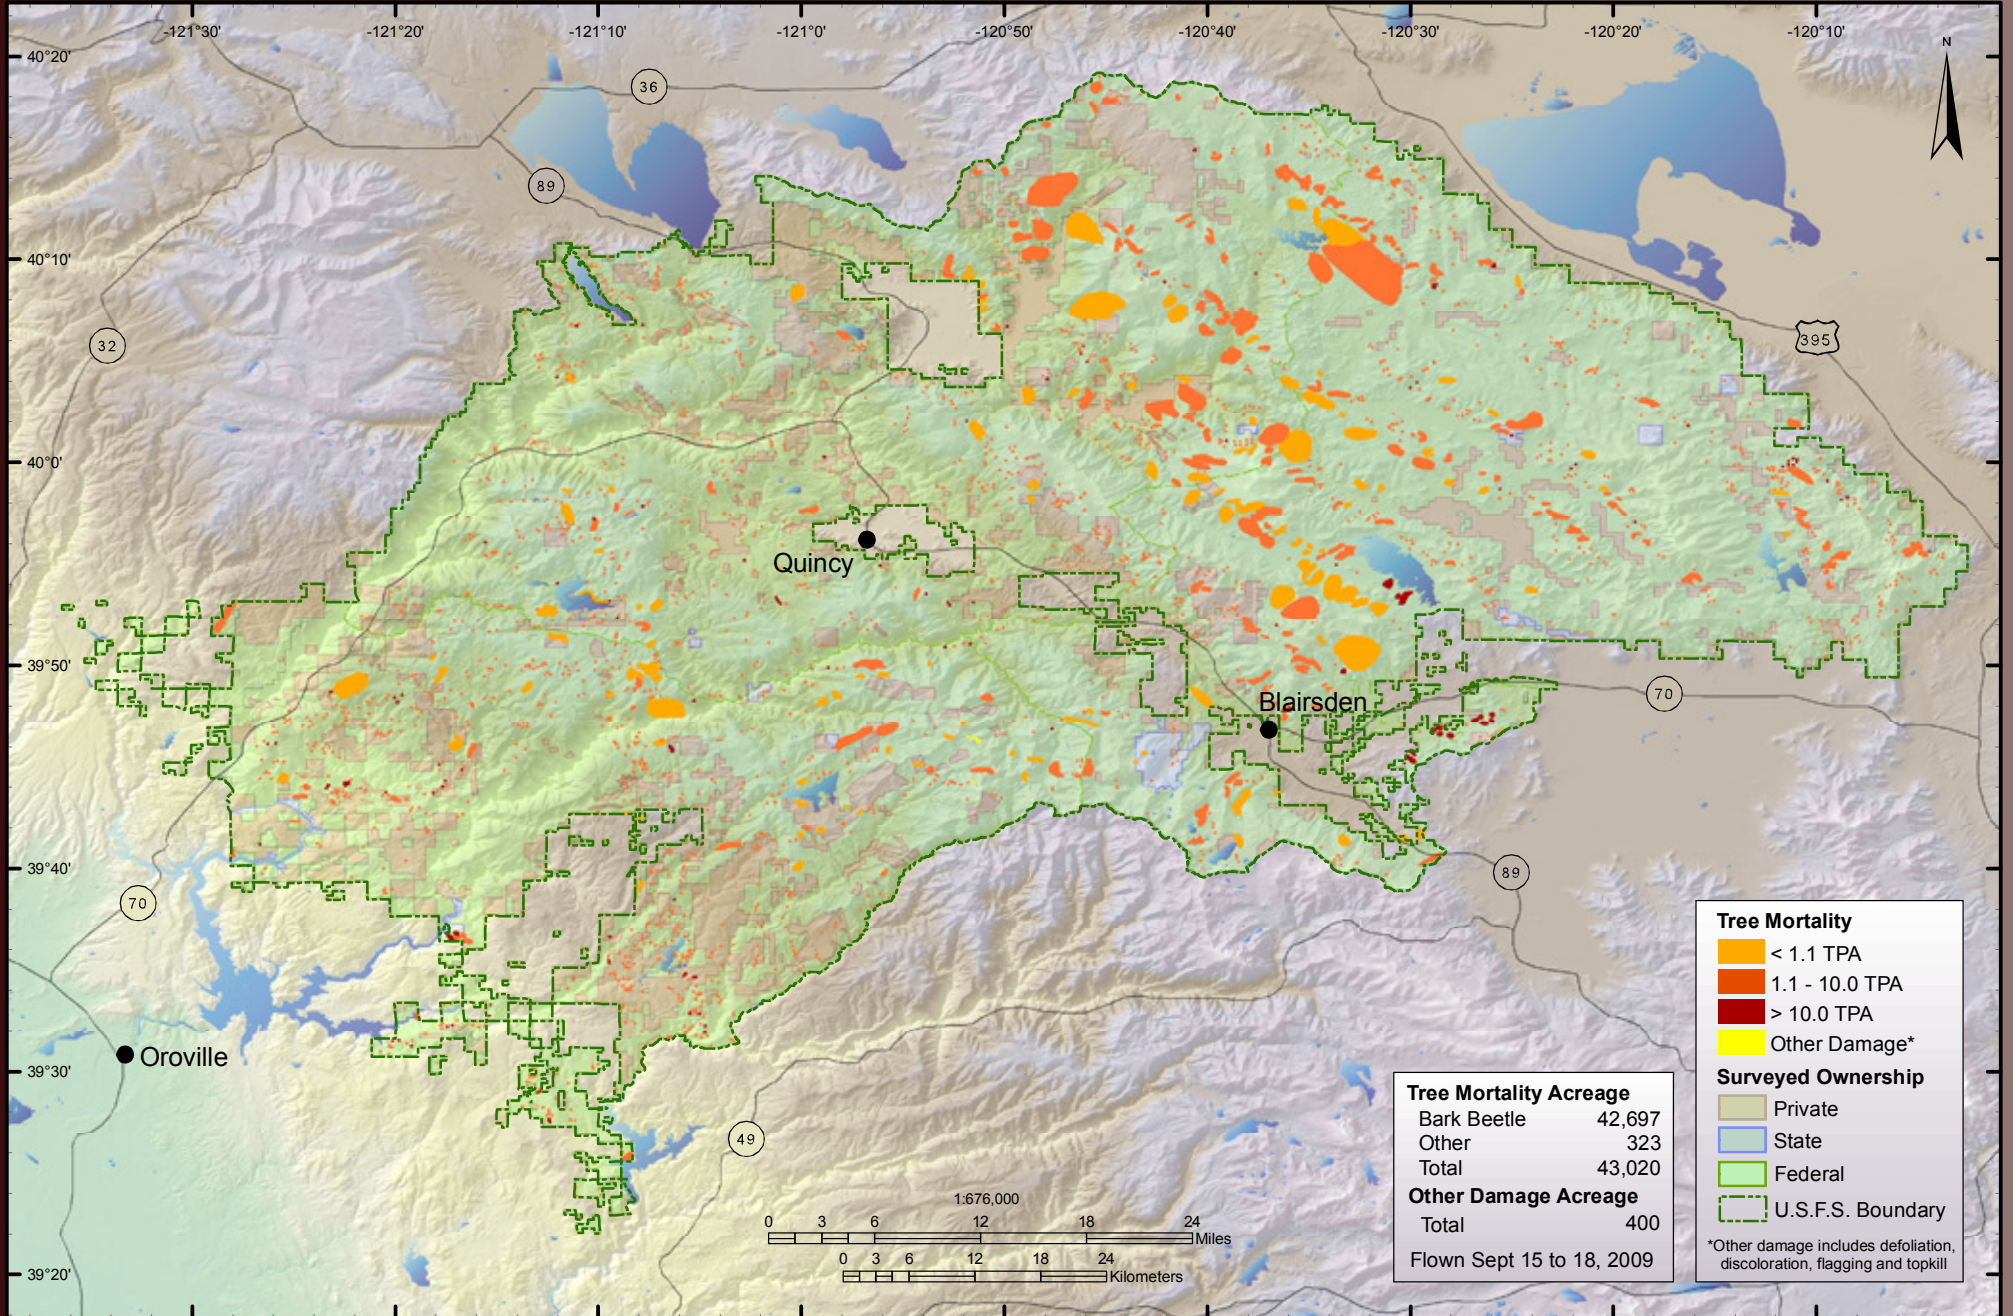

Los Padres National Forest

Mendocino National Forest

Modoc National Forest

Plumas National Forest

Point Reyes National Seashore and Golden Gate National Recreation Area

San Bernardino National Forest

Sequoia-Kings National Park

Sequoia National Forest

Shasta-Trinity National Forest & Whiskeytown National Recreation Area

USDA Forest Service
Pacific Southwest Region
Forest Health Protection

West Shasta-Trinity
[Open in GoogleEarth](#)
[Open in GoogleMaps](#)