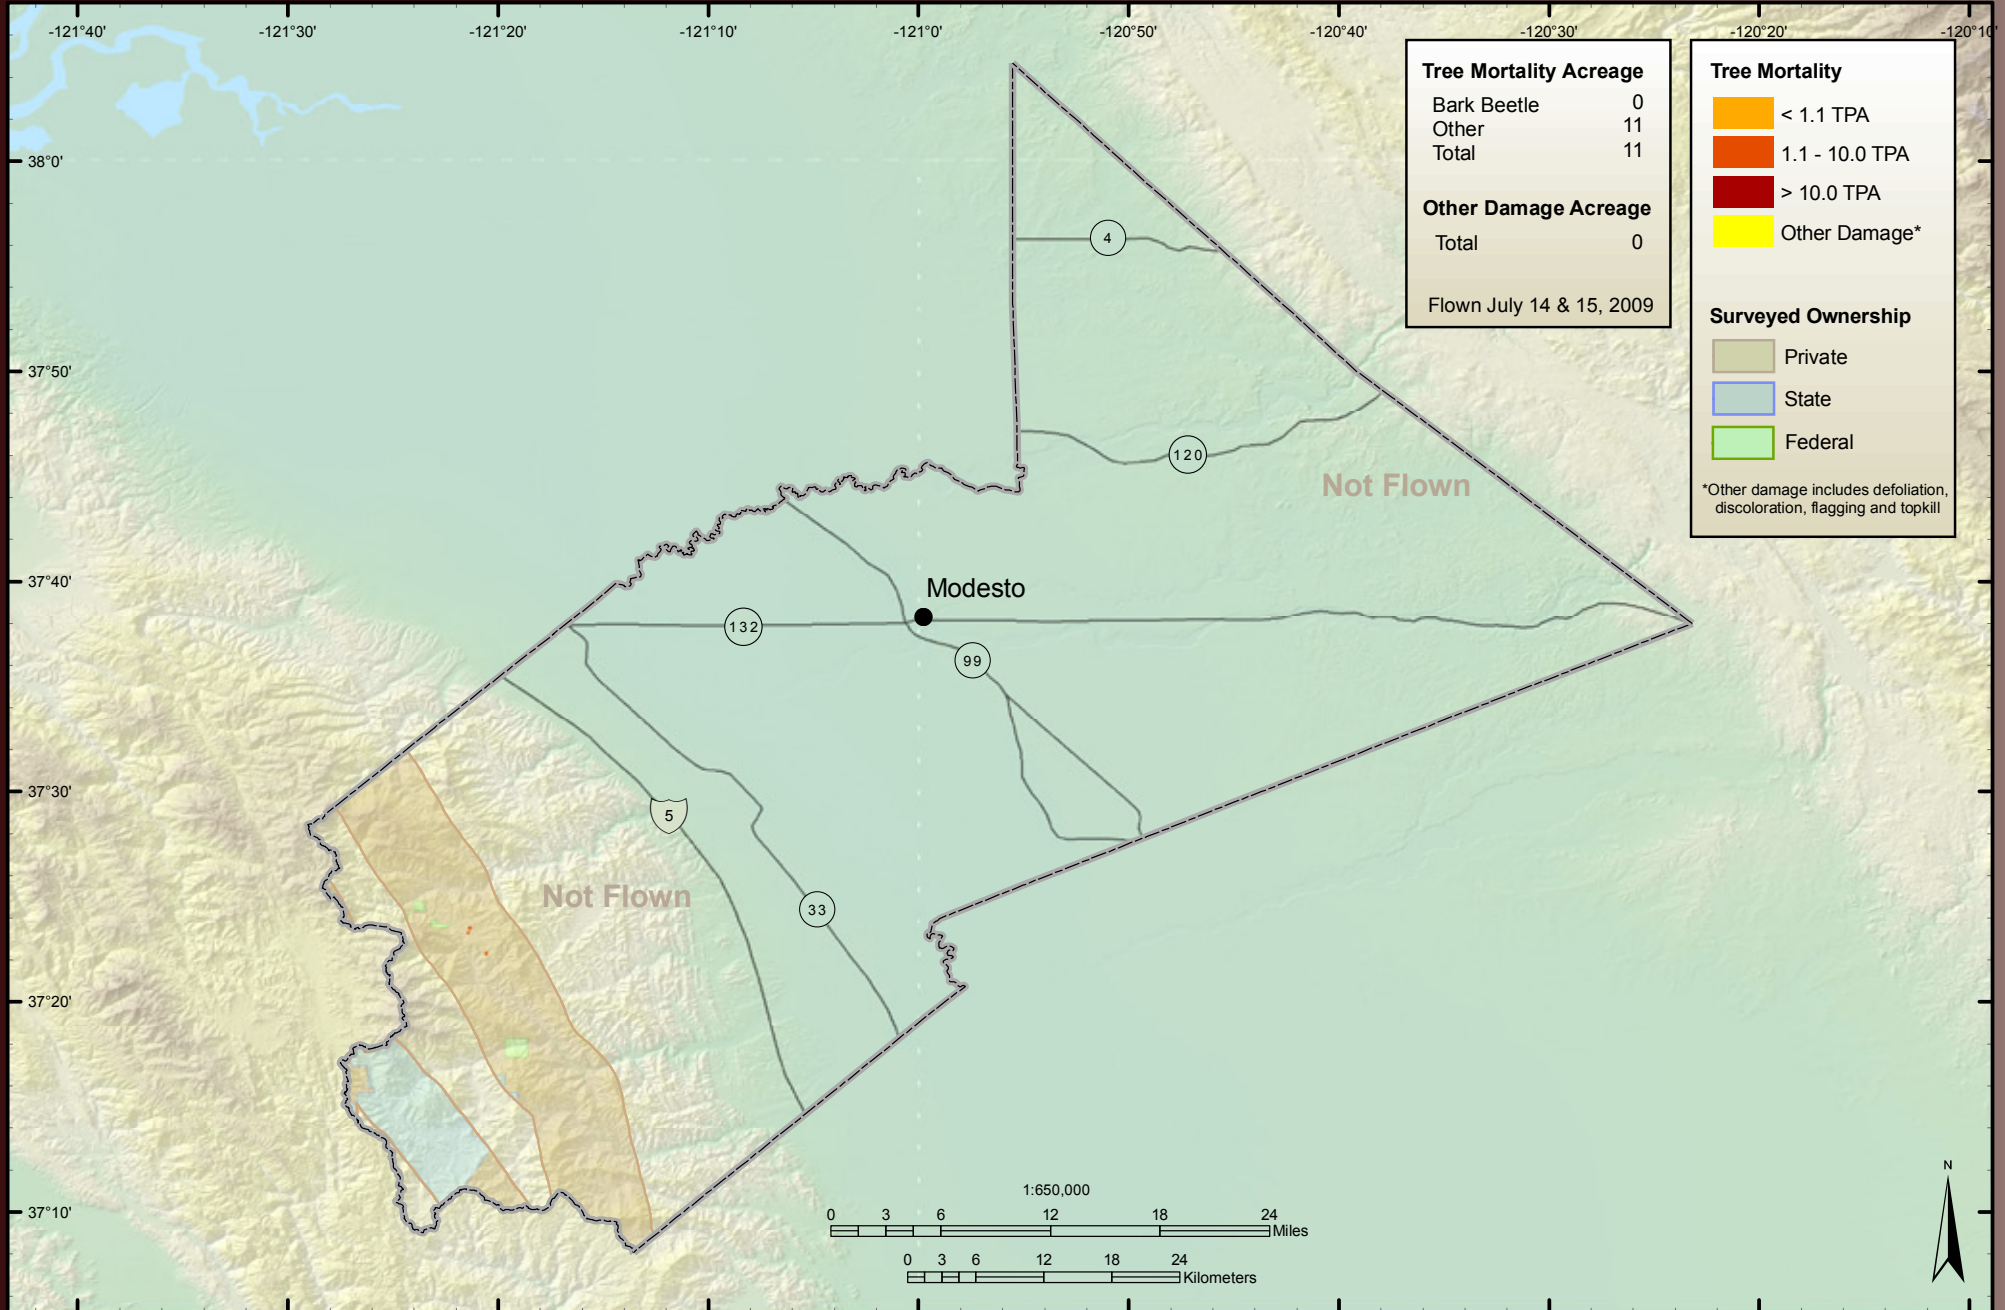

Forest Health Monitoring Programs
 1731 Research Park Drive, Davis, CA 95618
www.fs.fed.us/r5/spf/fhp/fhm

Solano County

Sonoma County

Stanislaus County

Tehama County

Trinity County

Tulare County

Tuolumne County