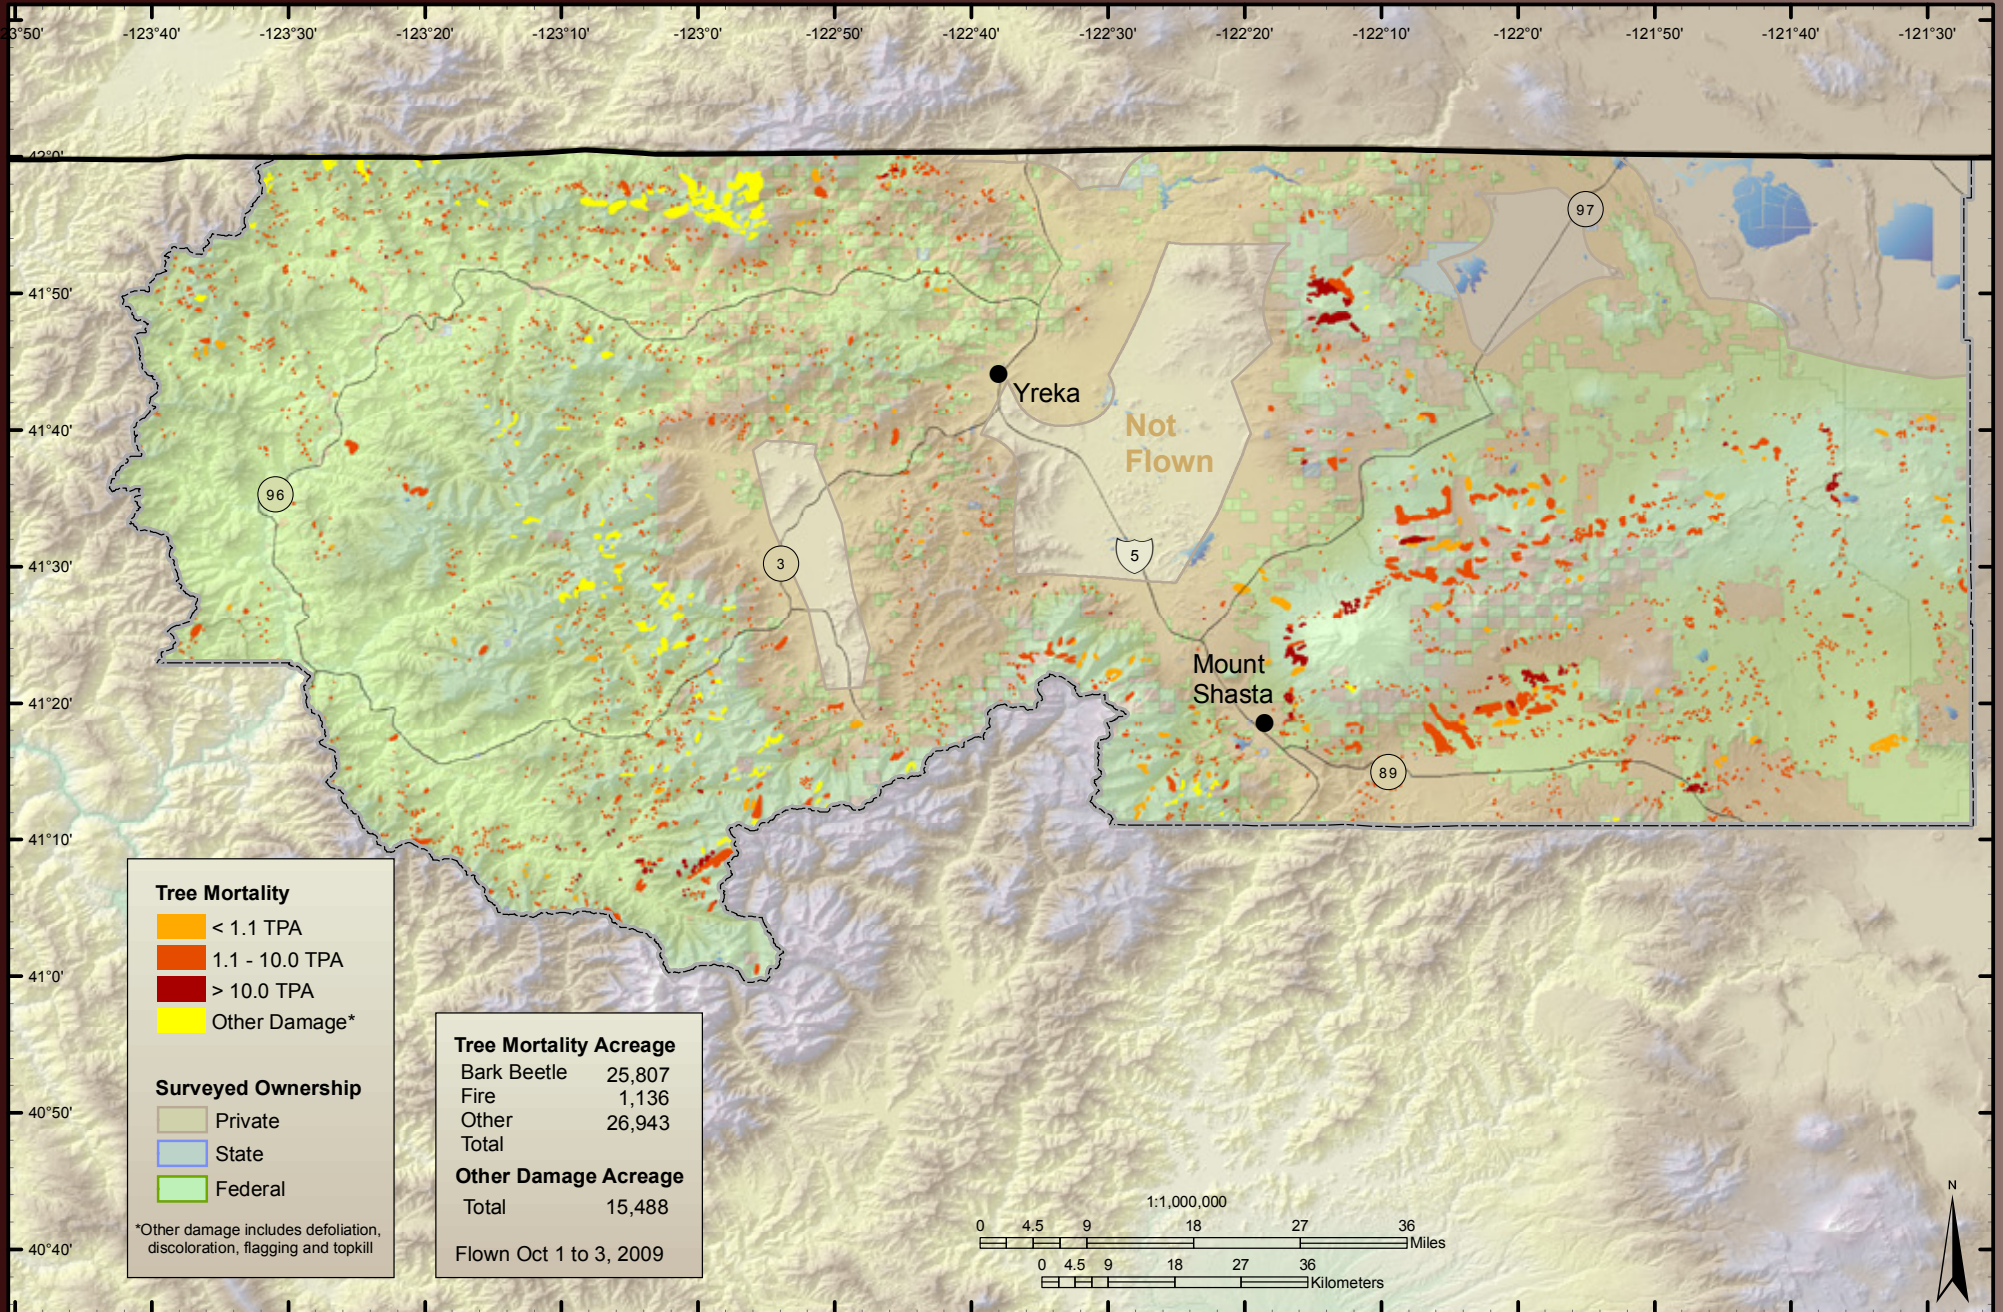

Siskiyou County

USDA Forest Service
Pacific Southwest Region
Forest Health Protection

West Siskiyou
[Open in GoogleEarth](#)
[Open in GoogleMaps](#)

East Siskiyou
[Open in GoogleEarth](#)
[Open in GoogleMaps](#)

Forest Health Monitoring Programs
1731 Research Park Drive, Davis, CA 95618
www.fs.fed.us/r5/spf/fhp/fhm