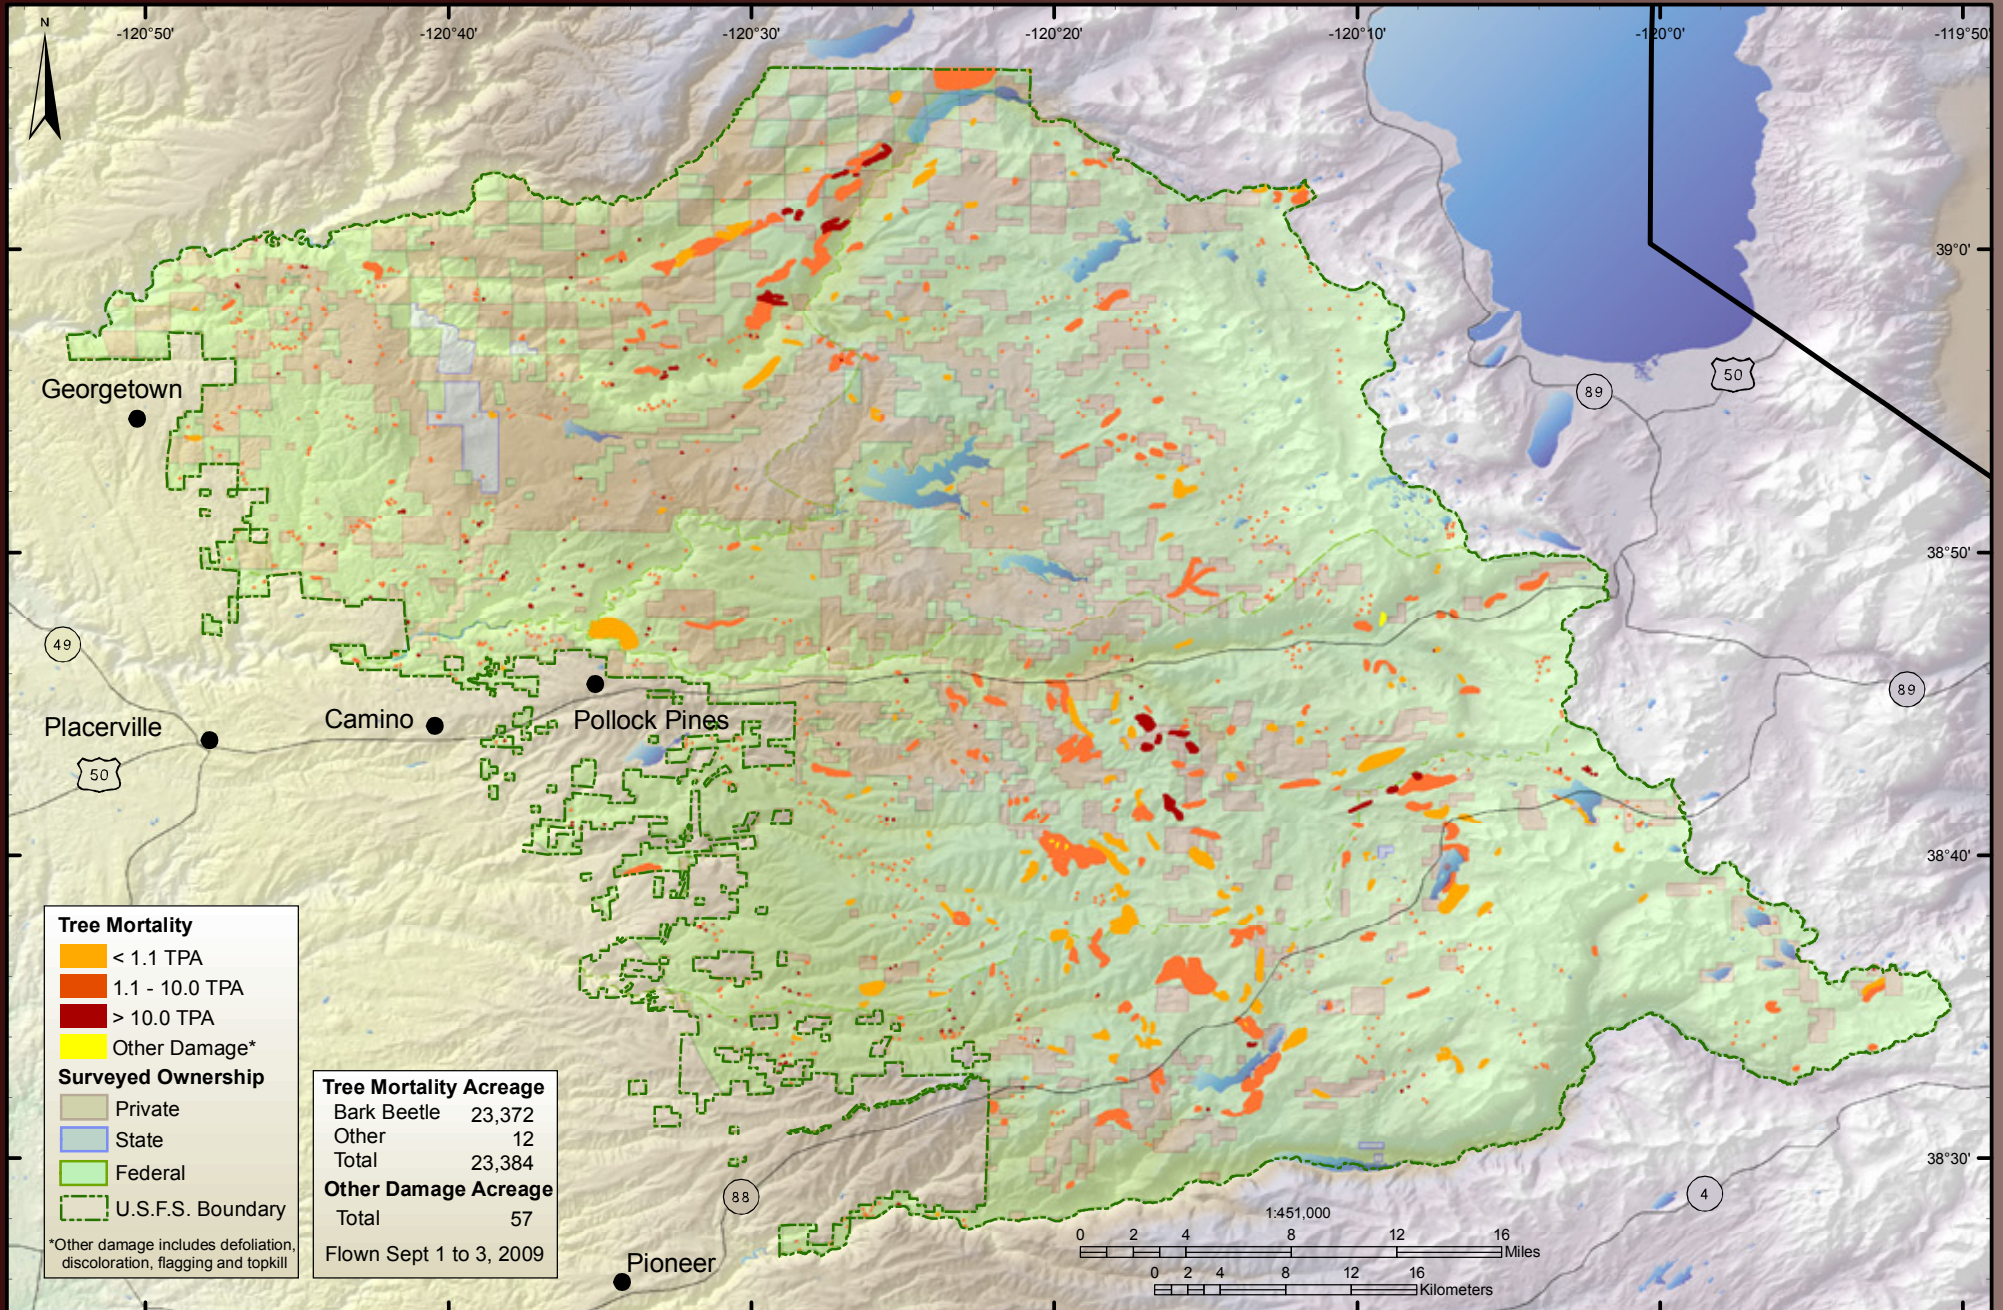

Angeles National Forest

Cleveland National Forest

Eldorado National Forest

Inyo National Forest

Klamath National Forest

USDA Forest Service
Pacific Southwest Region
Forest Health Protection

West Klamath
[Open in GoogleEarth](#)
[Open in GoogleMaps](#)

East Klamath
[Open in GoogleEarth](#)
[Open in GoogleMaps](#)

Forest Health Monitoring Programs
1731 Research Park Drive, Davis, CA 95618
www.fs.fed.us/r5/spf/fhp/fhm

Lake Tahoe Basin Management Unit

Lassen National Forest & Lassen National Park

Los Padres National Forest

Mendocino National Forest

Modoc National Forest

Plumas National Forest

Point Reyes National Seashore and Golden Gate National Recreation Area

San Bernardino National Forest

Sequoia-Kings National Park