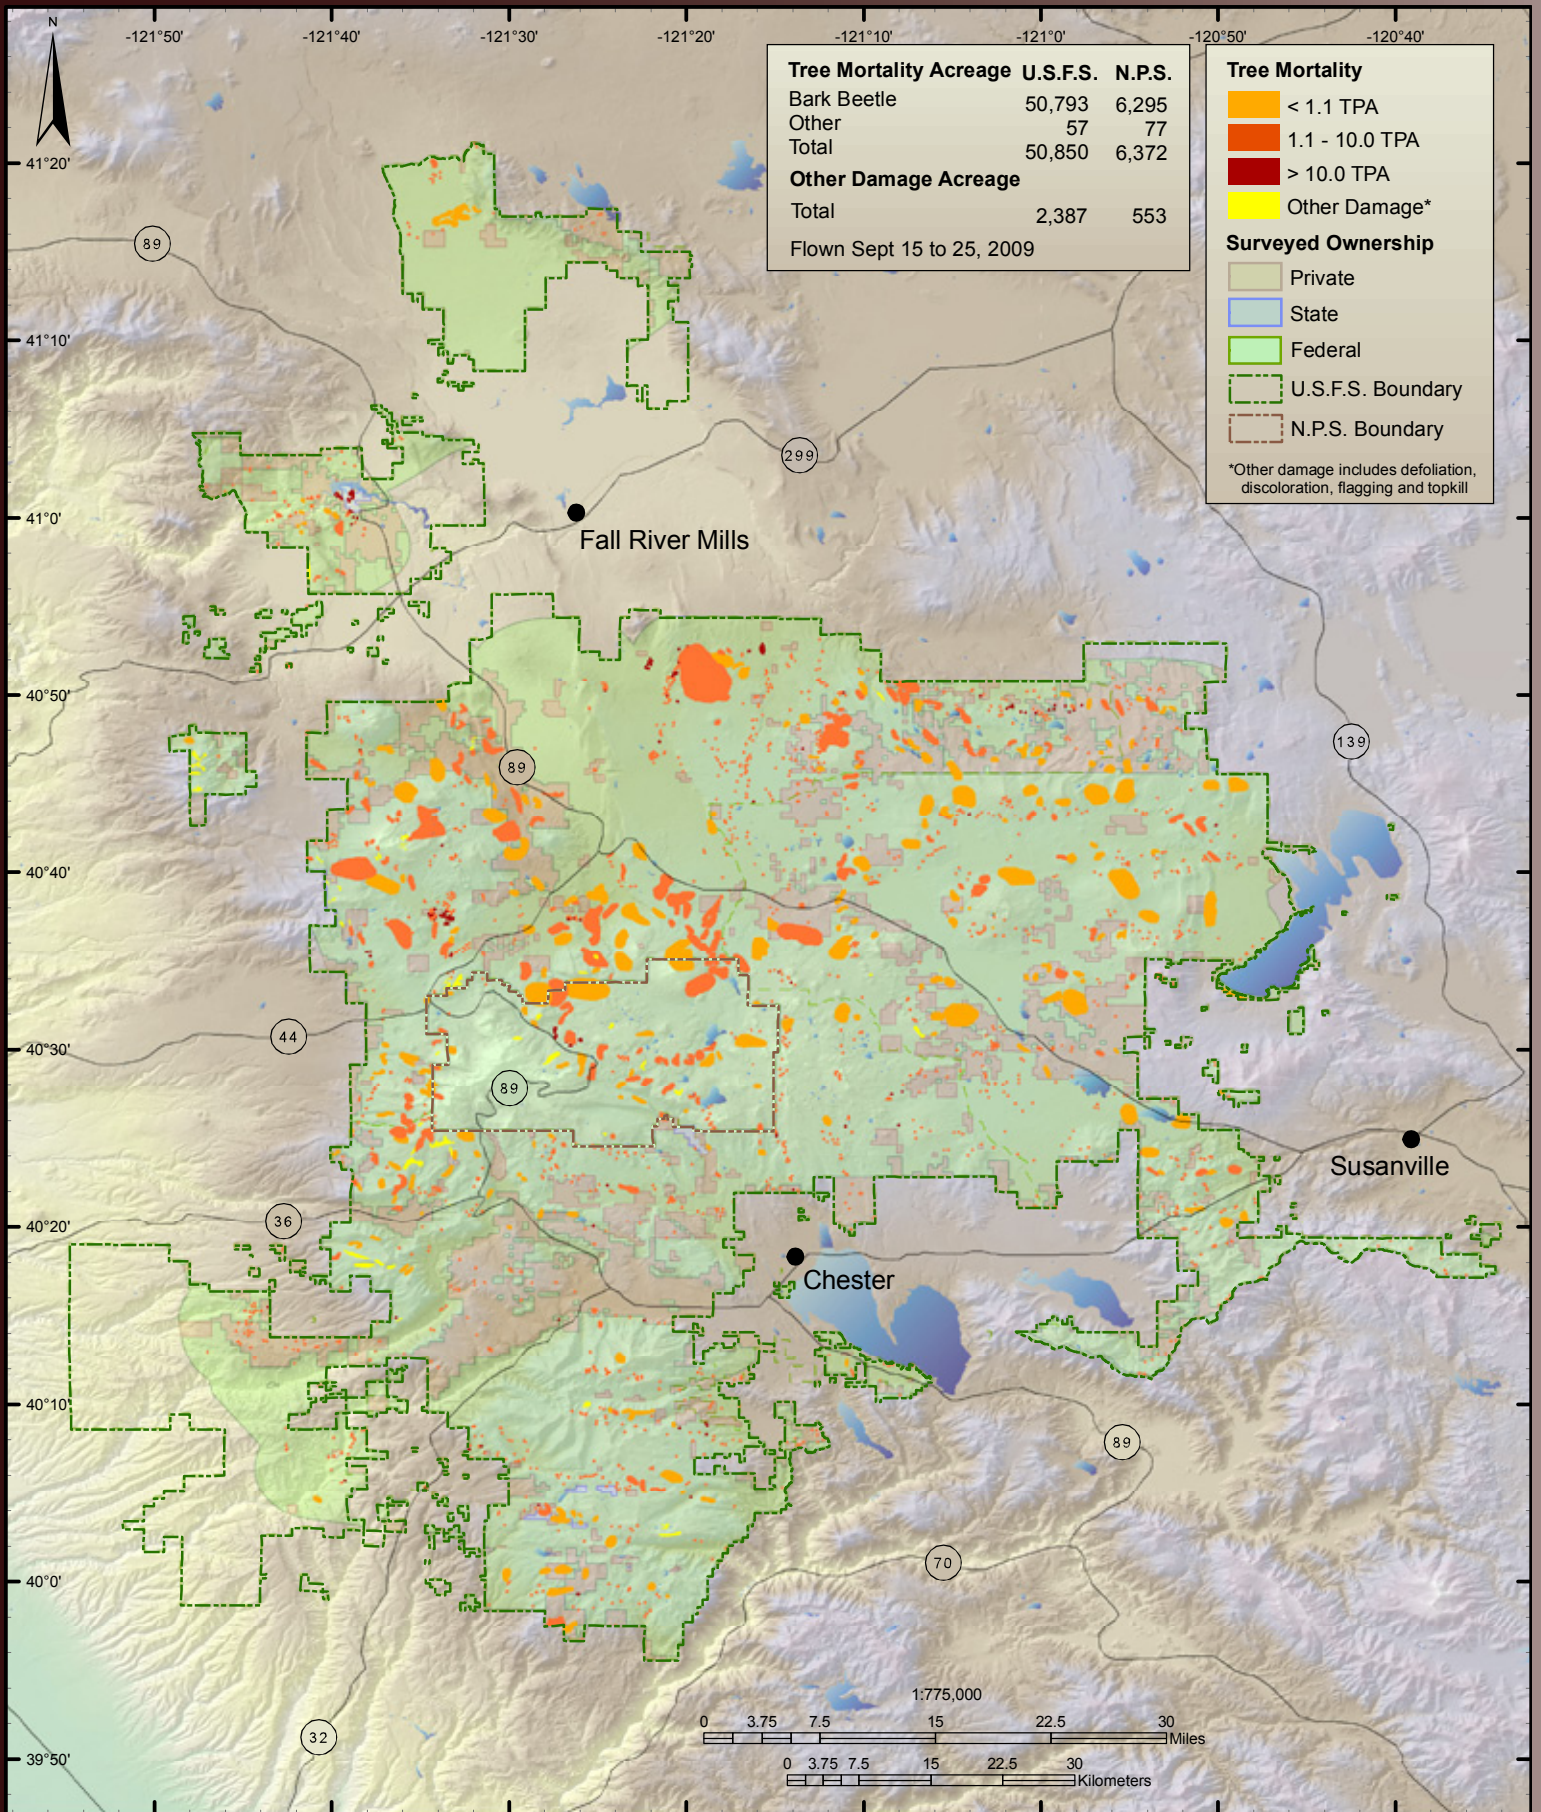

Angeles National Forest

Cleveland National Forest

Eldorado National Forest

Inyo National Forest

Klamath National Forest

USDA Forest Service
Pacific Southwest Region
Forest Health Protection

West Klamath
[Open in GoogleEarth](#)
[Open in GoogleMaps](#)

East Klamath
[Open in GoogleEarth](#)
[Open in GoogleMaps](#)

Forest Health Monitoring Programs
1731 Research Park Drive, Davis, CA 95618
www.fs.fed.us/r5/spf/fhp/fhm

Lake Tahoe Basin Management Unit

Lassen National Forest & Lassen National Park

Los Padres National Forest

Mendocino National Forest

Modoc National Forest

Plumas National Forest

Point Reyes National Seashore and Golden Gate National Recreation Area

San Bernardino National Forest

Sequoia-Kings National Park