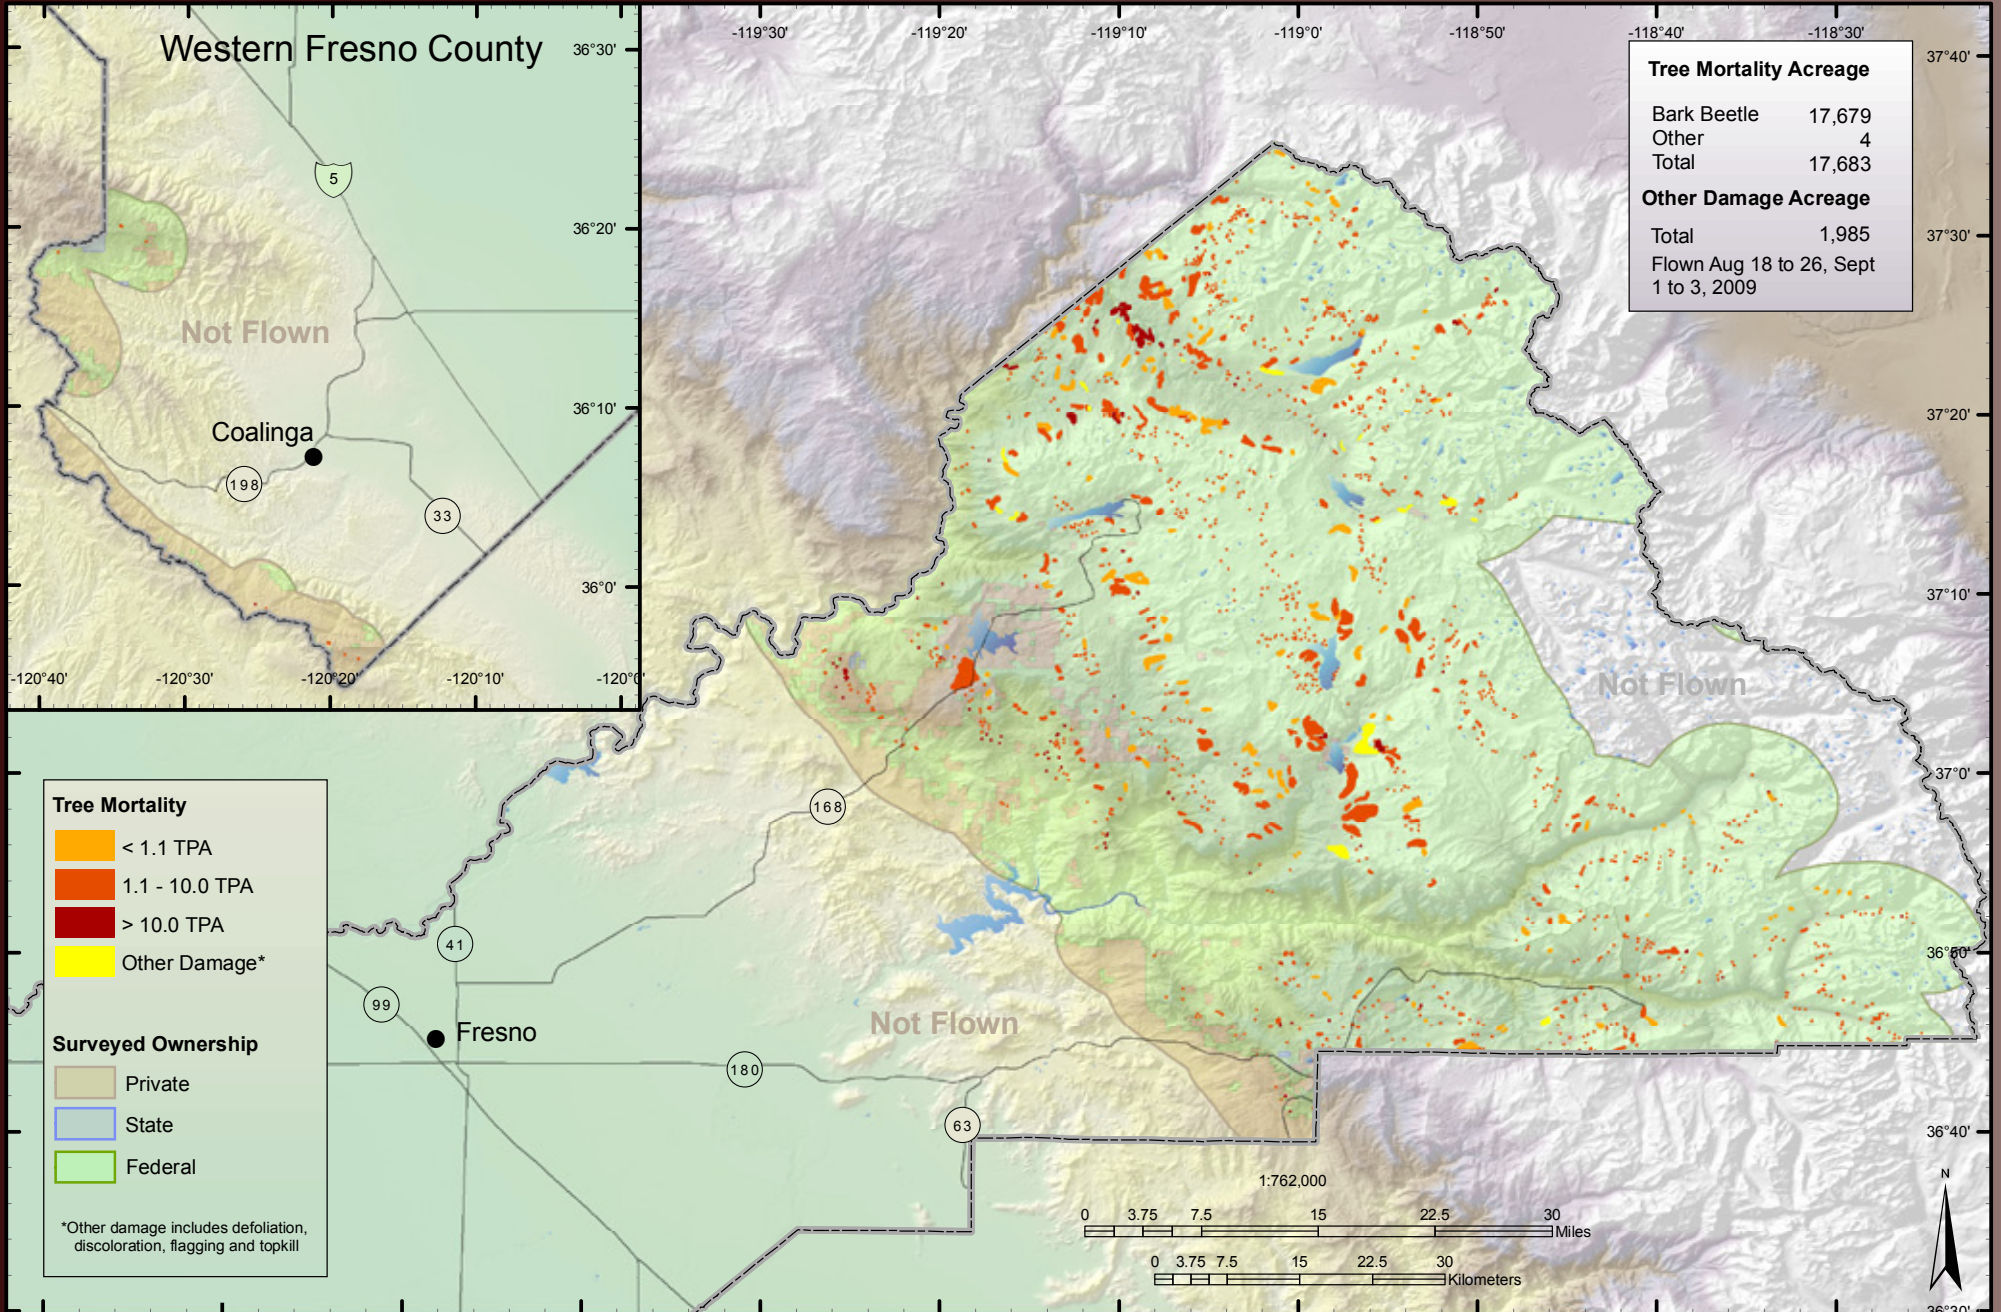

Fresno County