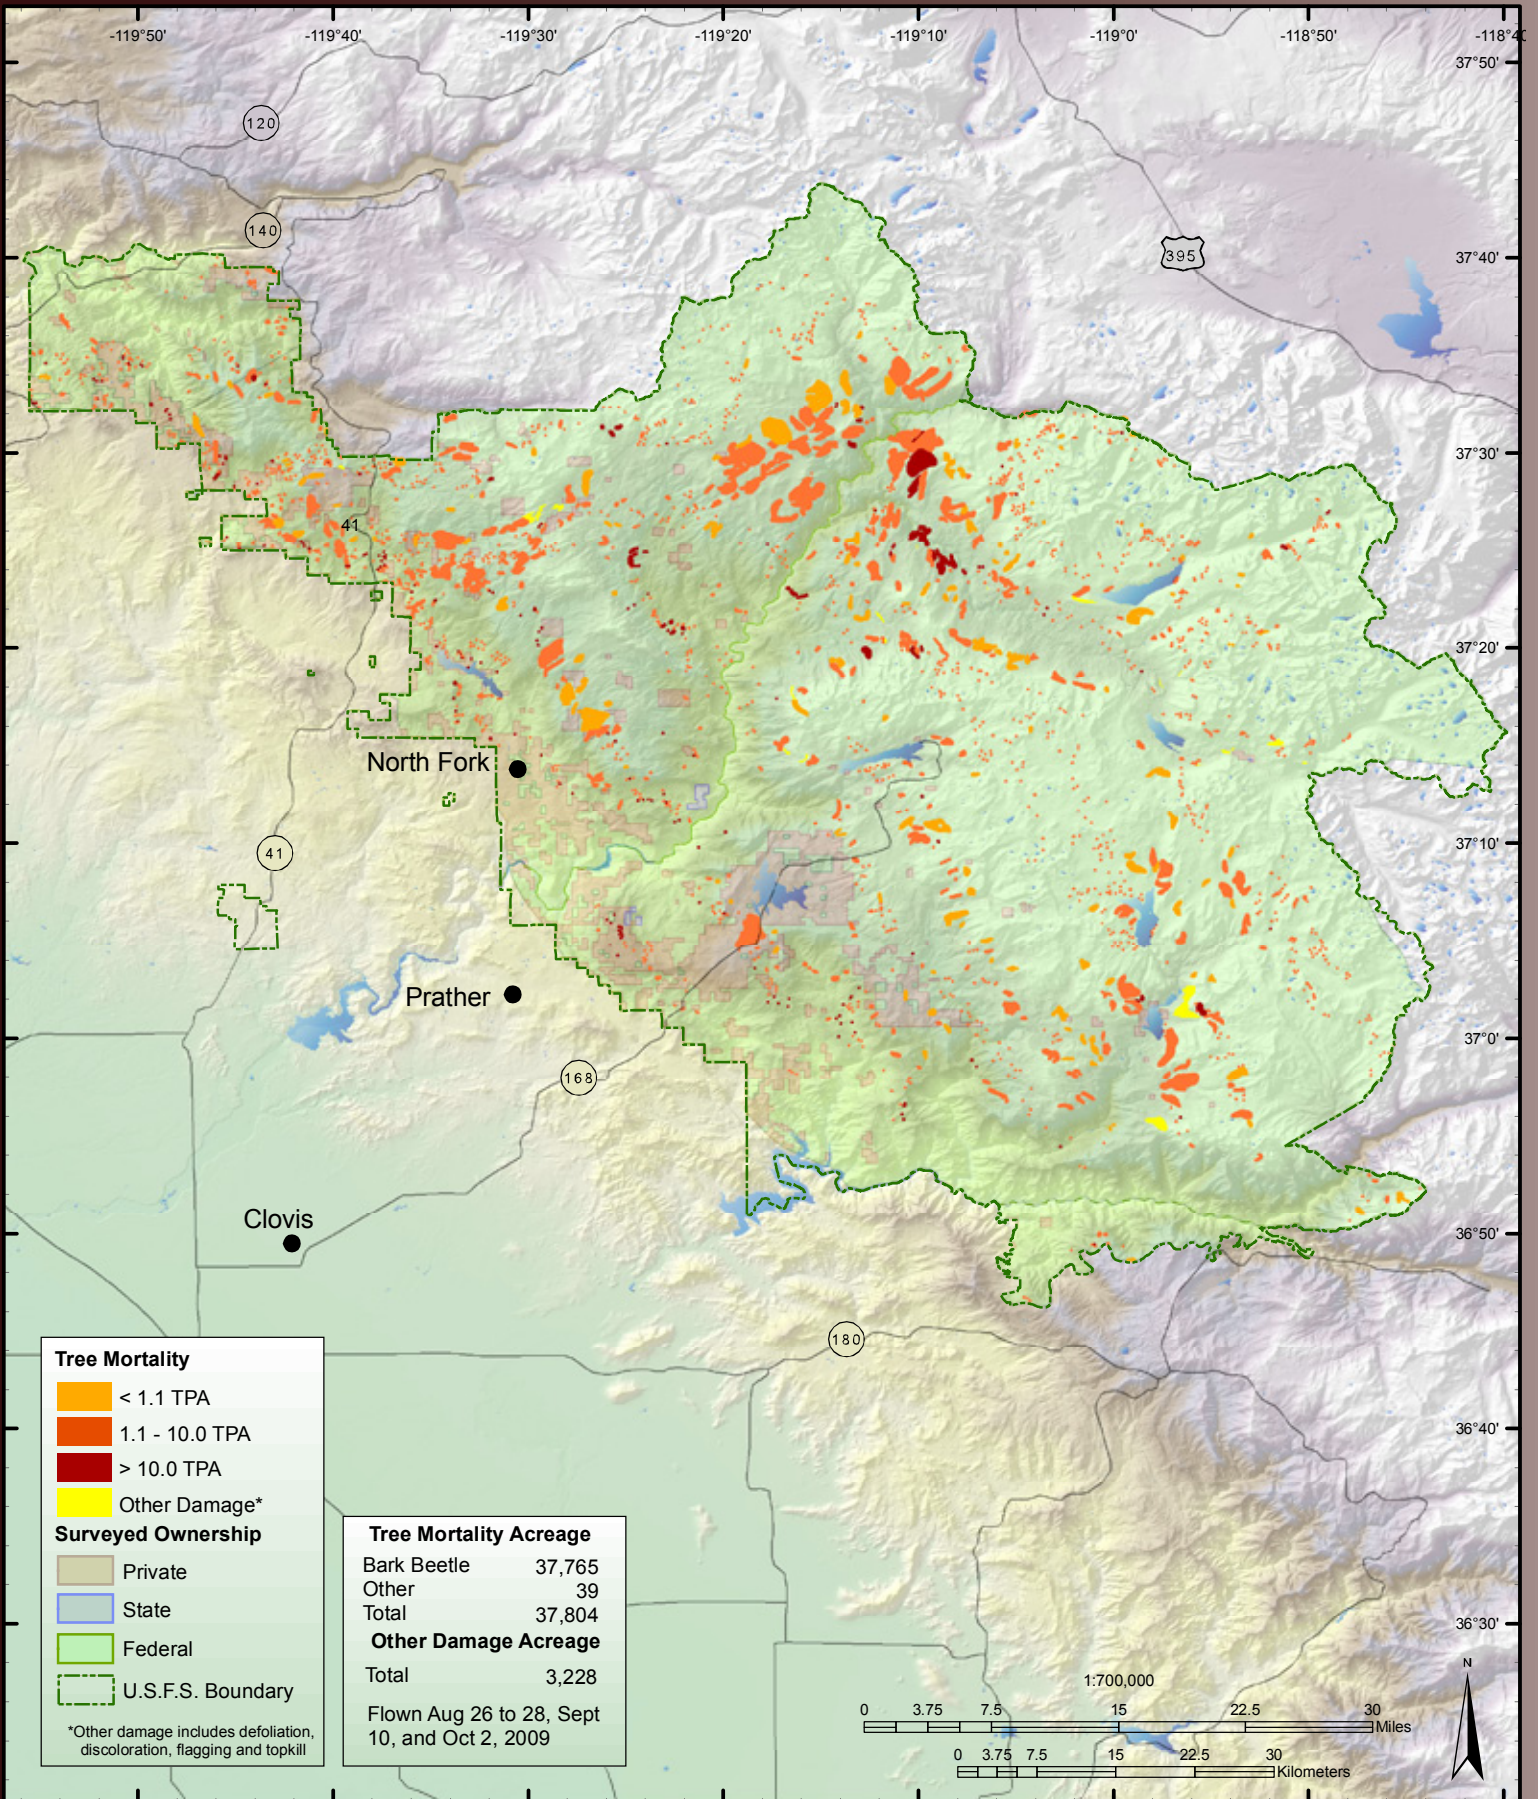

Los Padres National Forest

Mendocino National Forest

Modoc National Forest

Plumas National Forest

Point Reyes National Seashore and Golden Gate National Recreation Area

San Bernardino National Forest

Sequoia-Kings National Park

Sequoia National Forest

Shasta-Trinity National Forest & Whiskeytown National Recreation Area

USDA Forest Service
Pacific Southwest Region
Forest Health Protection

West Shasta-Trinity
[Open in GoogleEarth](#)
[Open in GoogleMaps](#)

East Shasta-Trinity
[Open in GoogleEarth](#)
[Open in GoogleMaps](#)

Forest Health Monitoring Programs
1731 Research Park Drive, Davis, CA 95618
www.fs.fed.us/r5/spf/fhp/fhm

Sierra National Forest

Six Rivers National Forest & Redwood State and National Parks