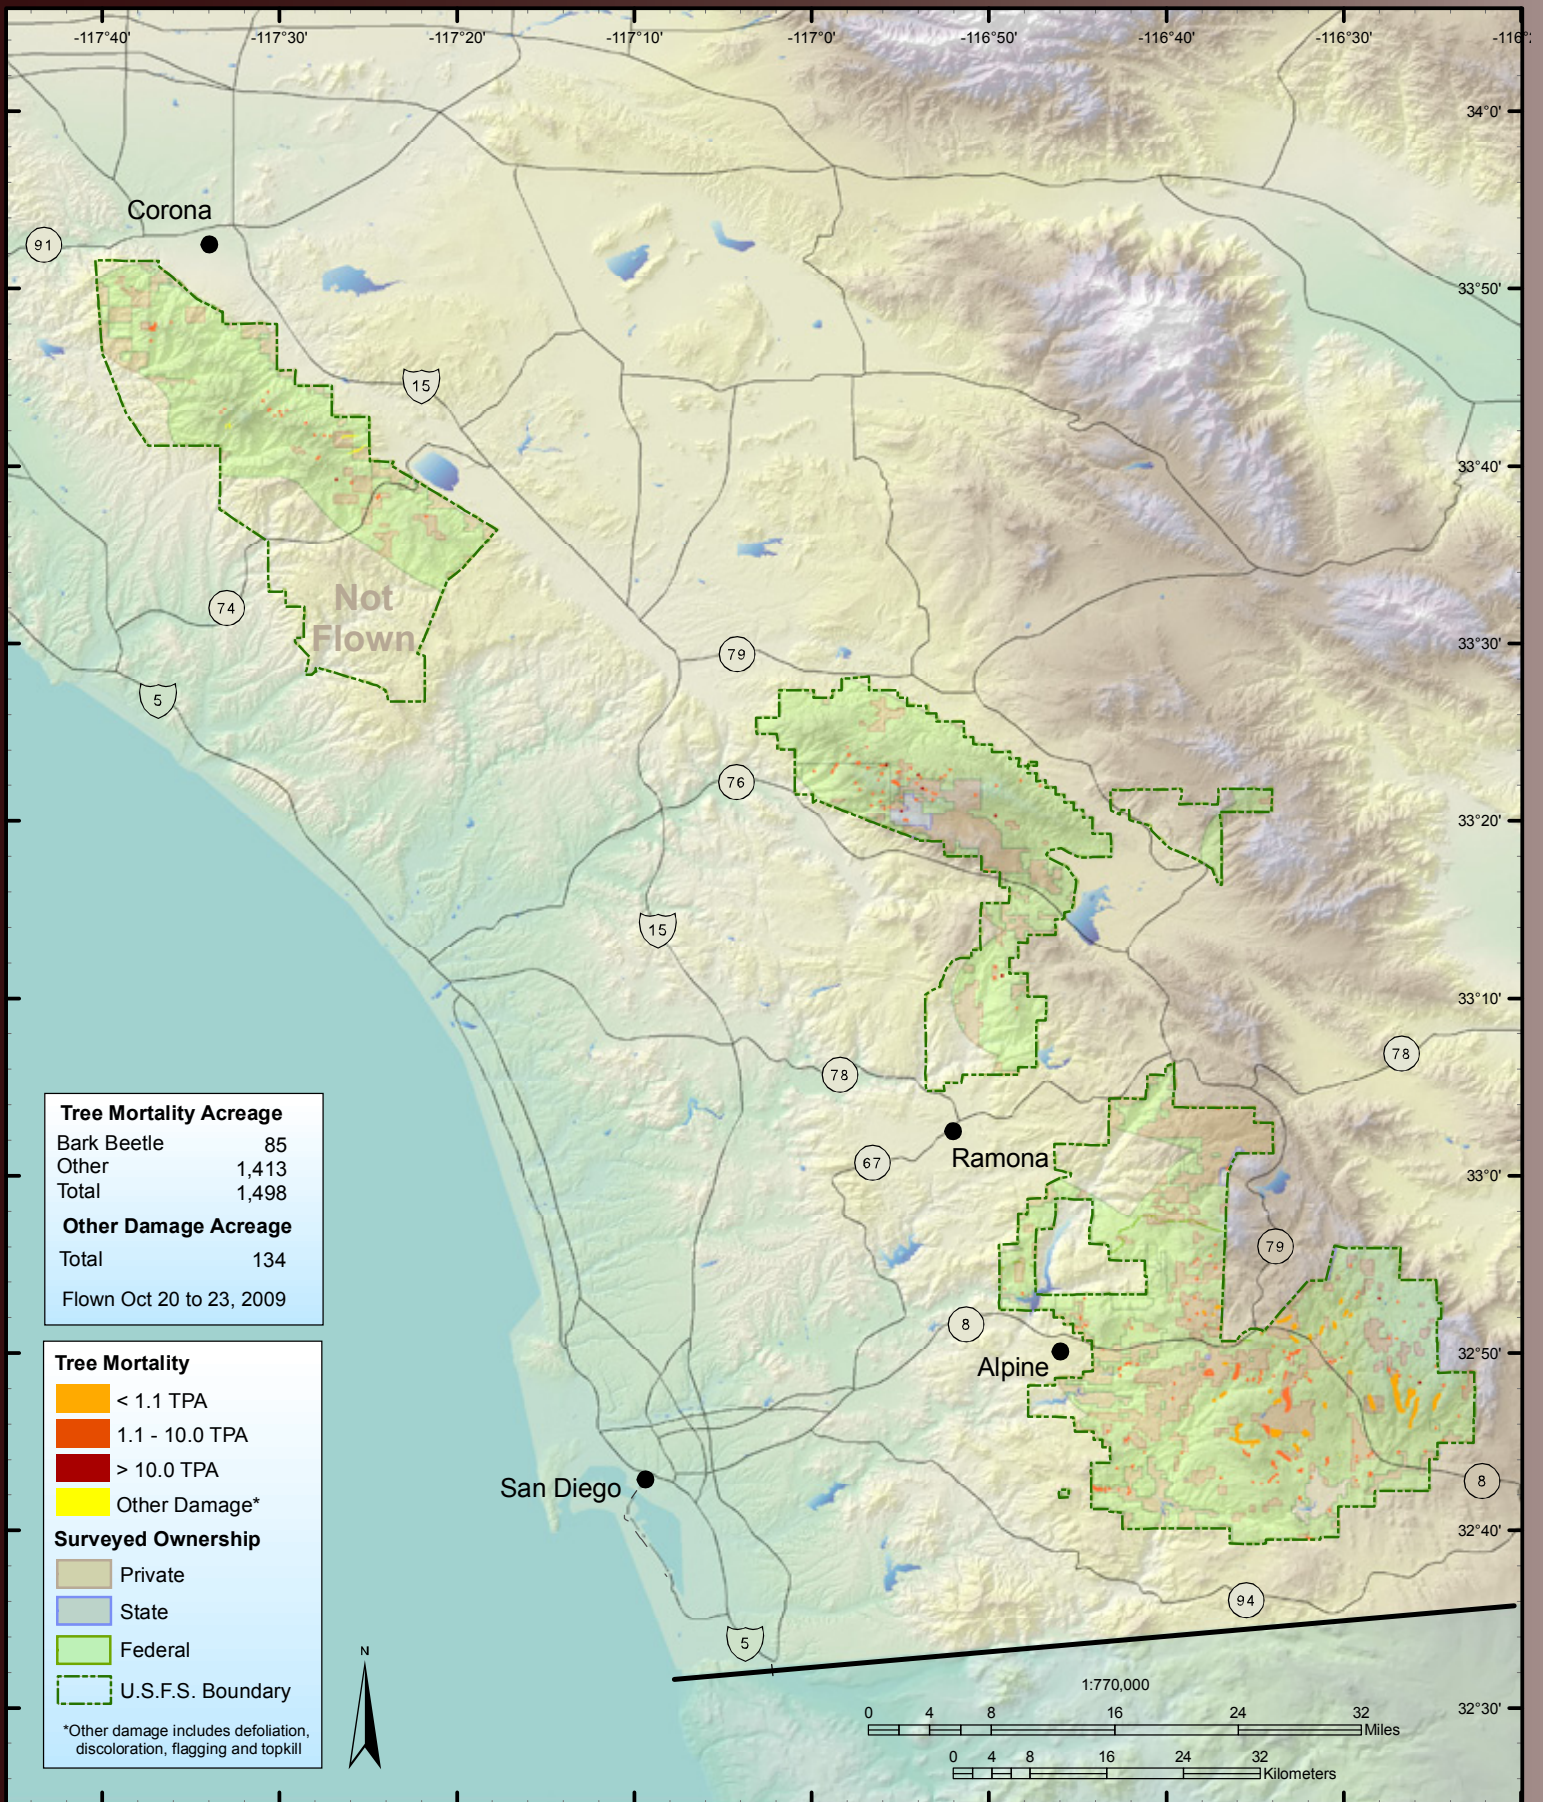

Angeles National Forest

Cleveland National Forest

Eldorado National Forest

Inyo National Forest

Klamath National Forest

USDA Forest Service
Pacific Southwest Region
Forest Health Protection

West Klamath
[Open in GoogleEarth](#)
[Open in GoogleMaps](#)

East Klamath
[Open in GoogleEarth](#)
[Open in GoogleMaps](#)

Forest Health Monitoring Programs
1731 Research Park Drive, Davis, CA 95618
www.fs.fed.us/r5/spf/fhp/fhm

Lake Tahoe Basin Management Unit

Lassen National Forest & Lassen National Park

Los Padres National Forest

Mendocino National Forest

Modoc National Forest

Plumas National Forest

Point Reyes National Seashore and Golden Gate National Recreation Area

San Bernardino National Forest

Sequoia-Kings National Park

Ventura County

Yolo County

Yuba County