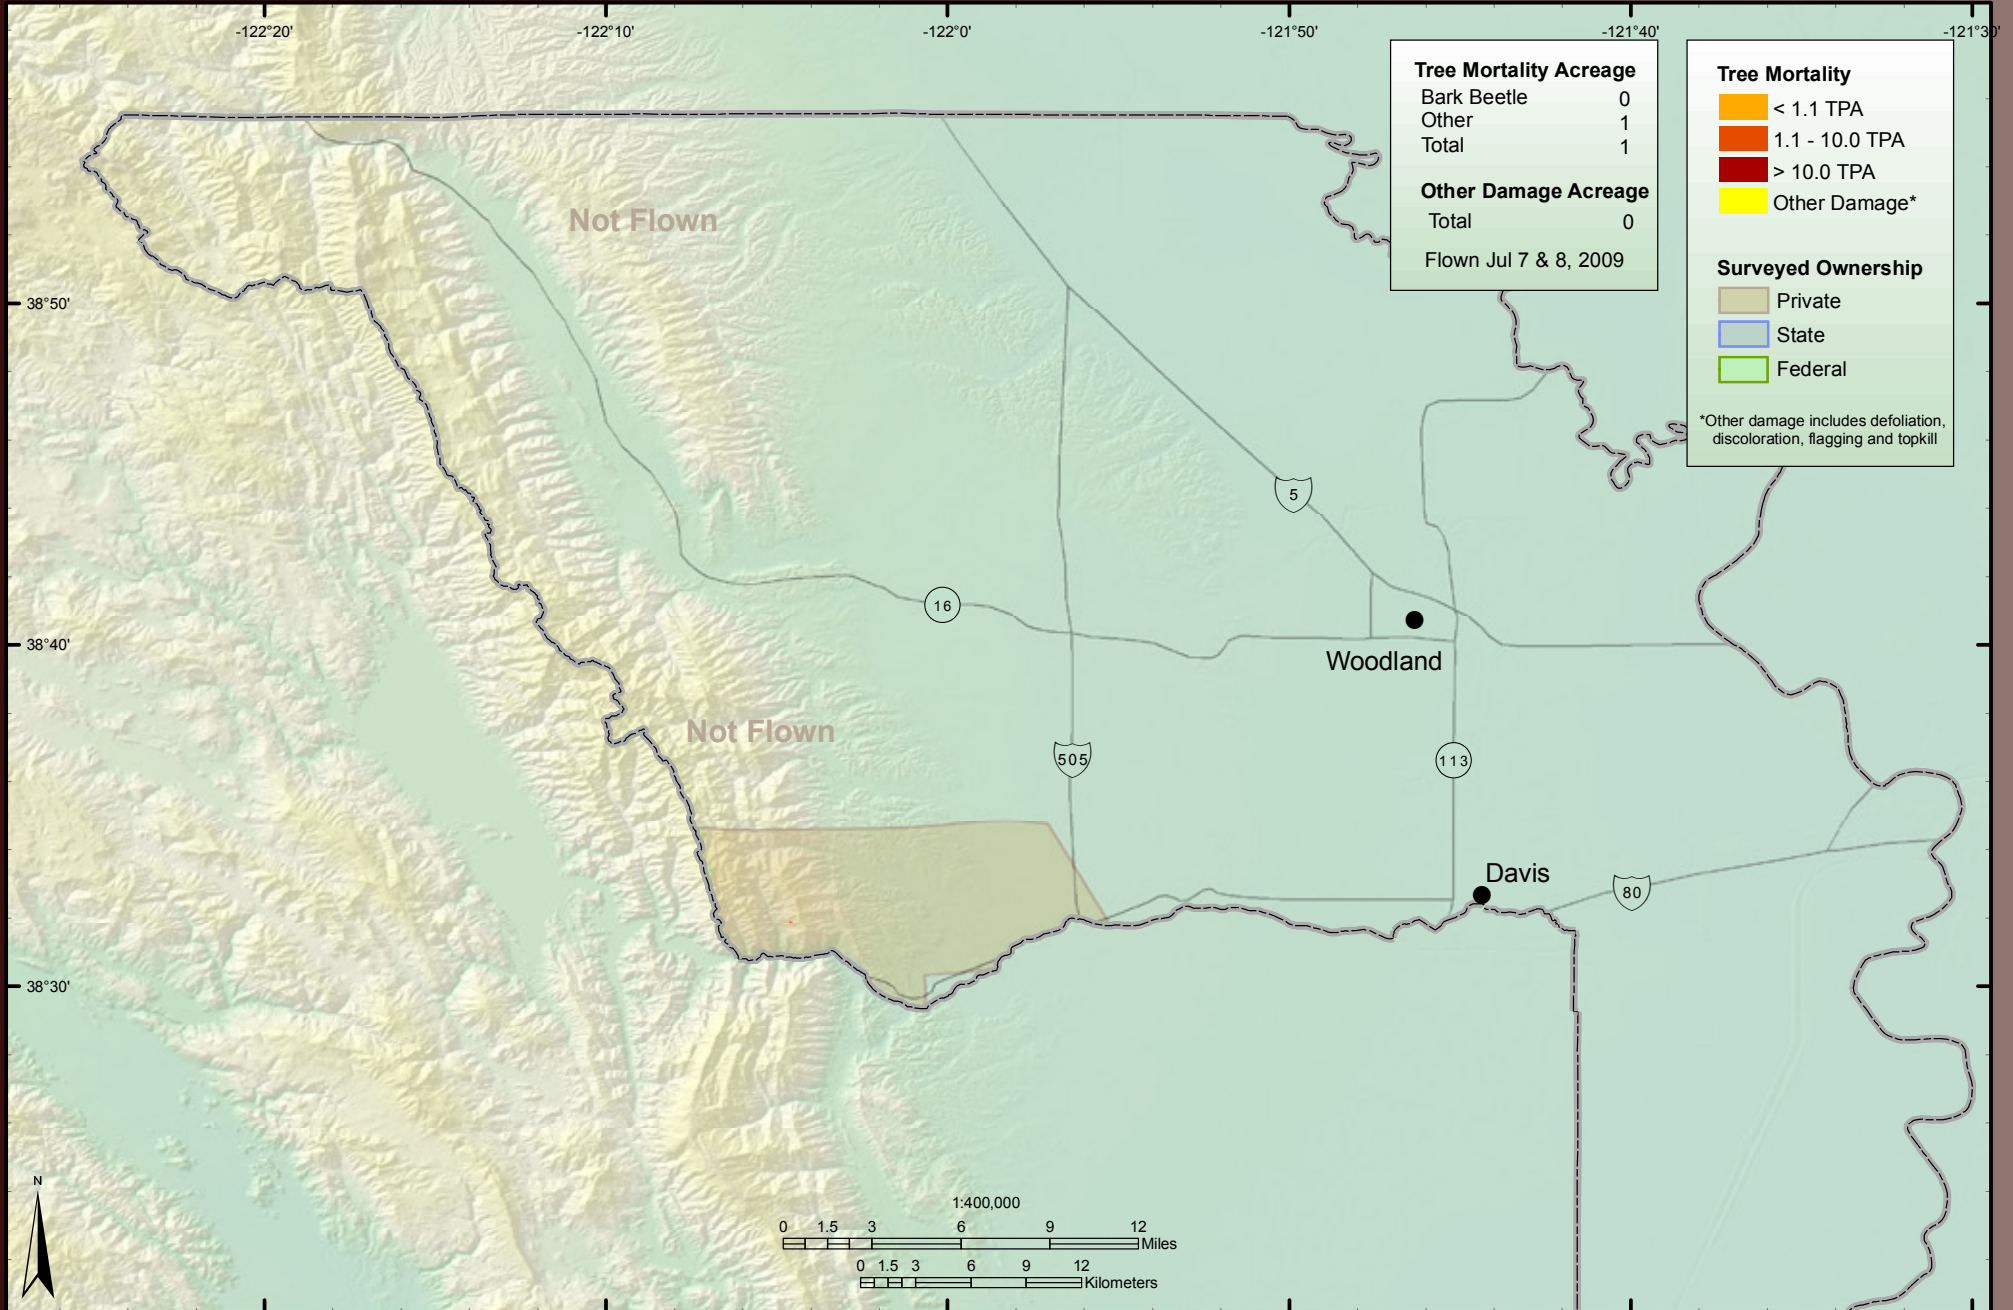

Yolo County