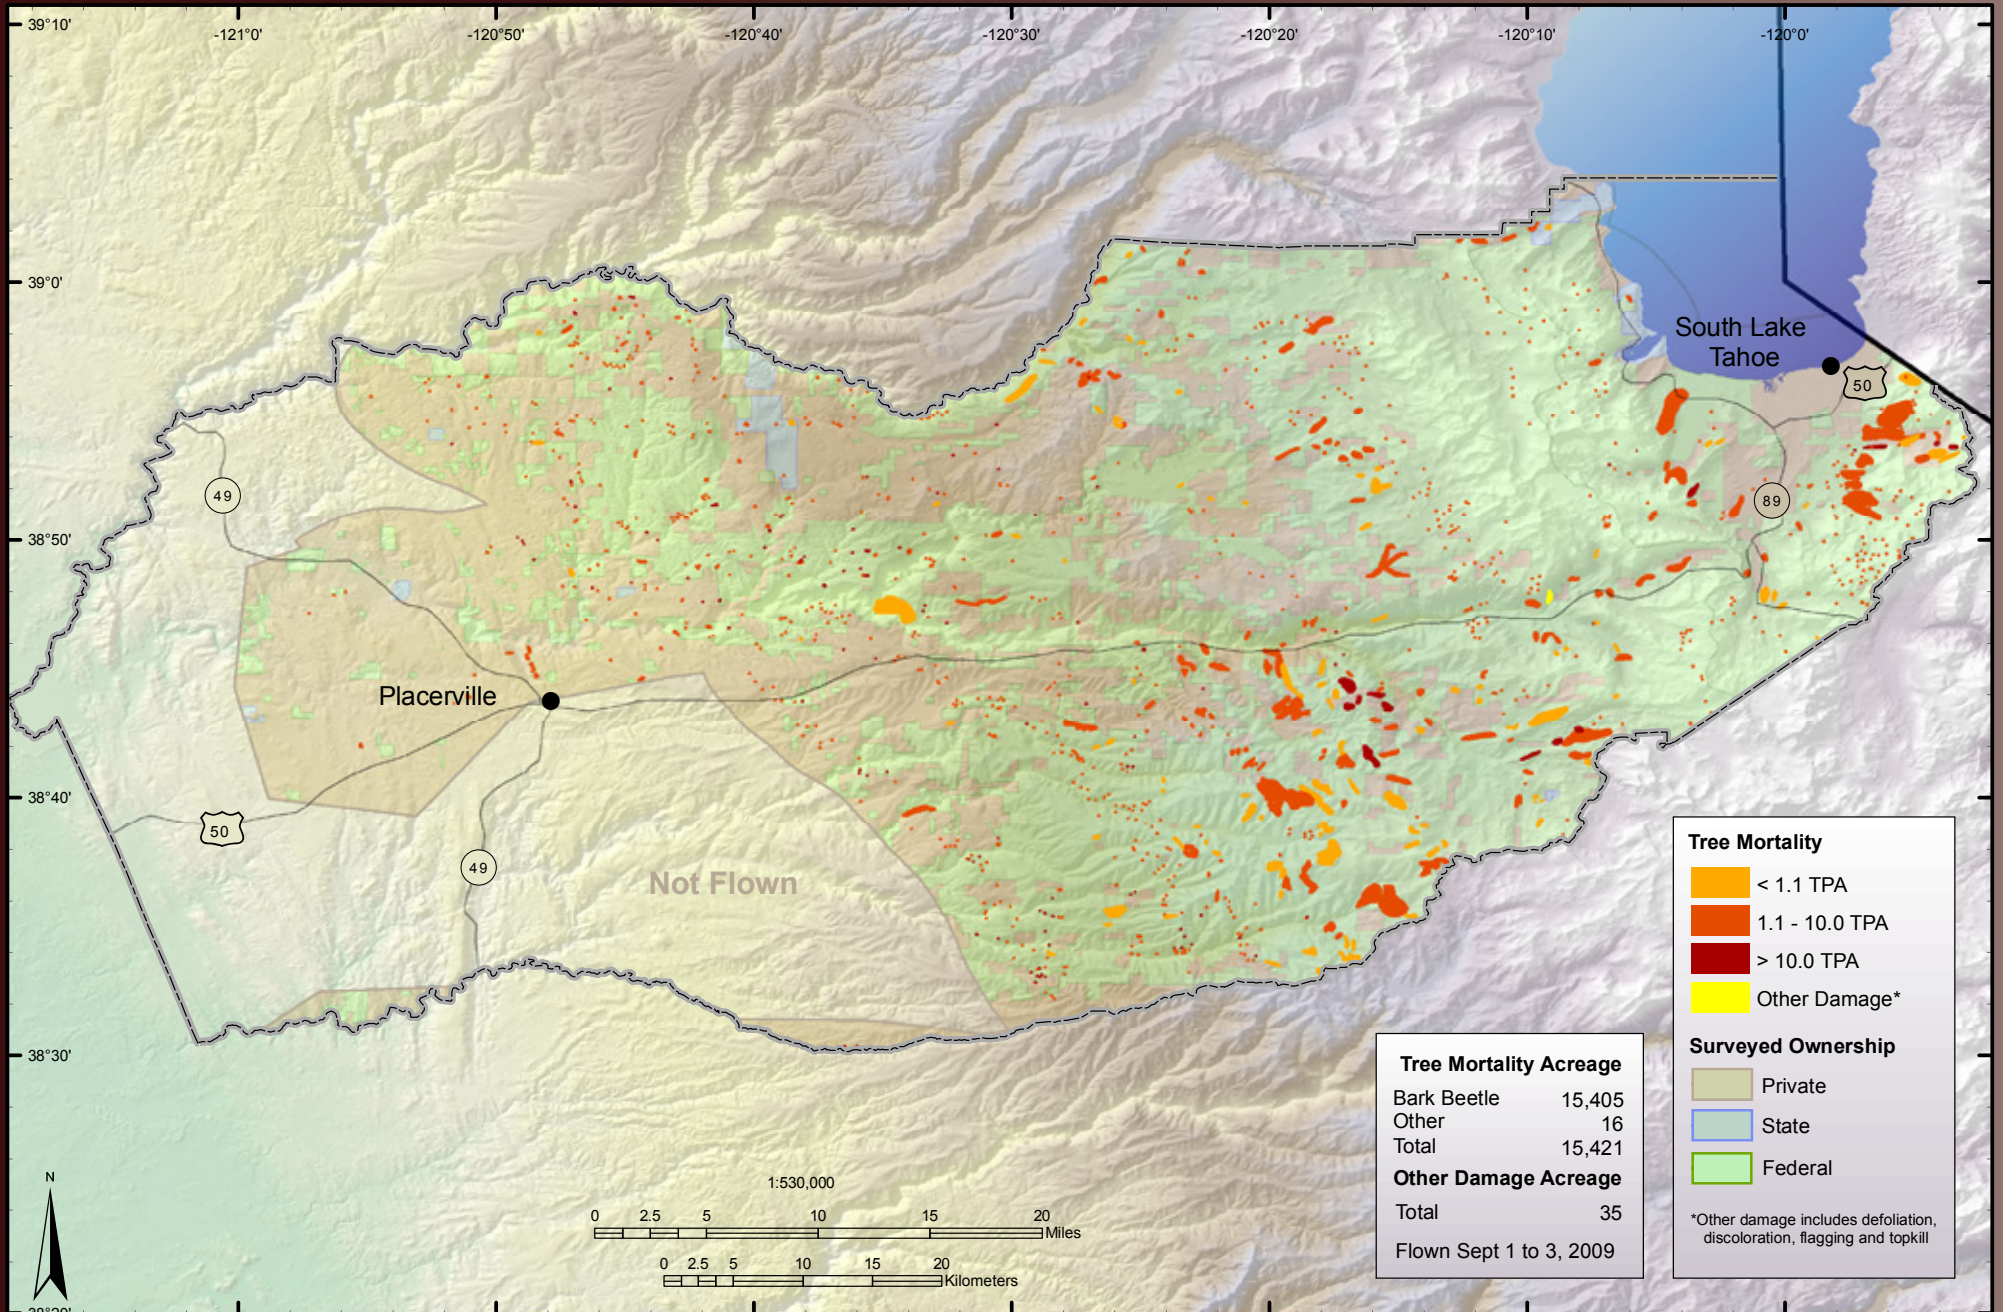

Colusa County

Contra Costa County

Del Norte County

USDA Forest Service
Pacific Southwest Region
Forest Health Protection

[Open in GoogleEarth](#)

[Open in GoogleMaps](#)

Forest Health Monitoring Programs
1731 Research Park Drive, Davis, CA 95618
www.fs.fed.us/r5/spf/fhp/fhm

El Dorado County

Fresno County

Glenn County

Humboldt County

Inyo County

Kern County

Lake County

Lassen County