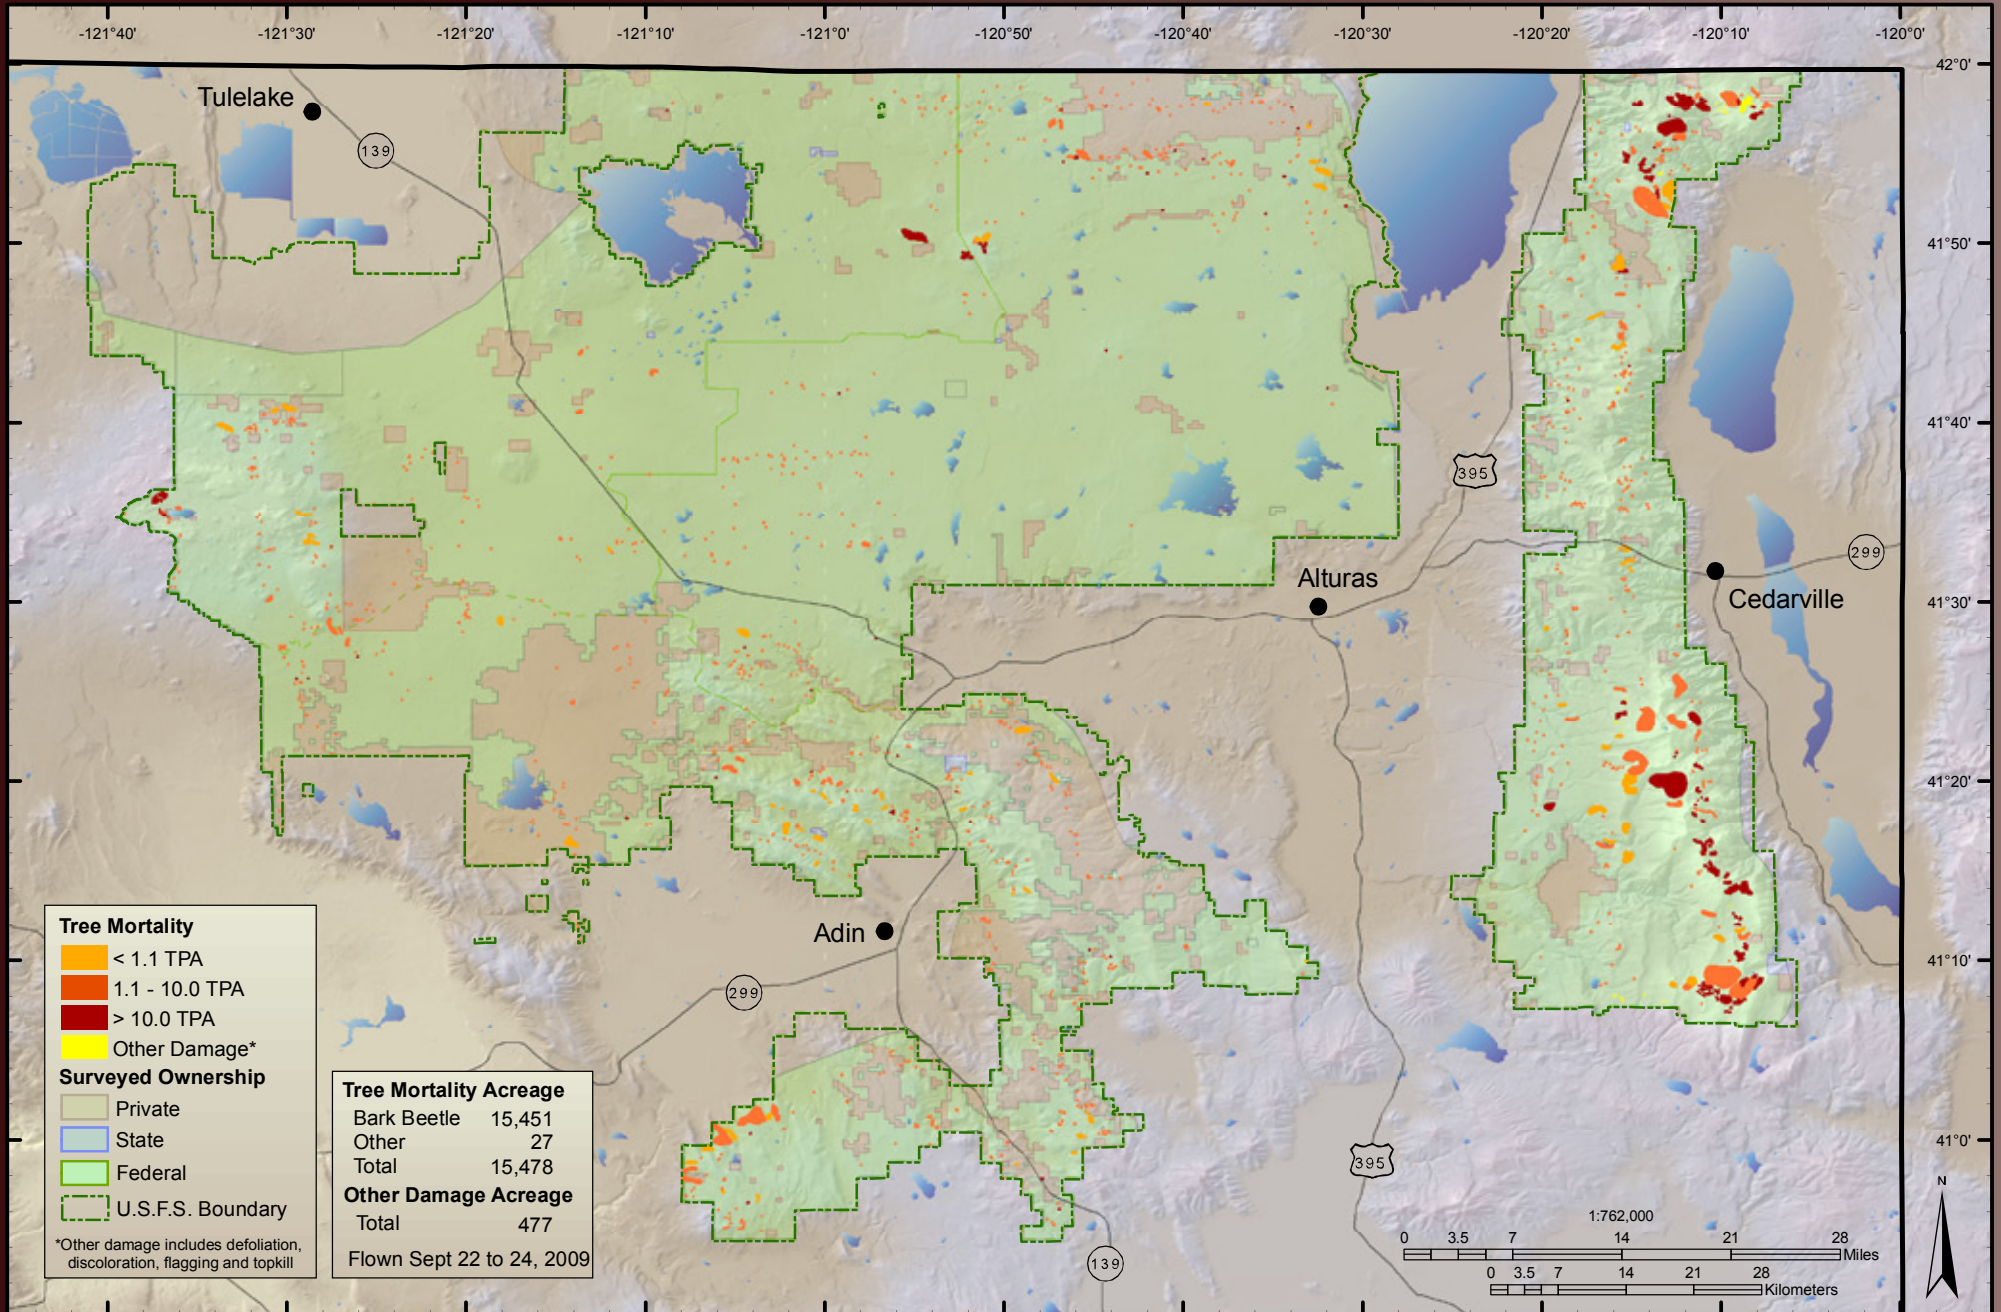

East Klamath
[Open in GoogleEarth](#)
[Open in GoogleMaps](#)

Forest Health Monitoring Programs
1731 Research Park Drive, Davis, CA 95618
www.fs.fed.us/r5/spf/fhp/fhm

Lake Tahoe Basin Management Unit

Lassen National Forest & Lassen National Park

Los Padres National Forest

Mendocino National Forest

Modoc National Forest

Plumas National Forest

Point Reyes National Seashore and Golden Gate National Recreation Area

San Bernardino National Forest

Sequoia-Kings National Park