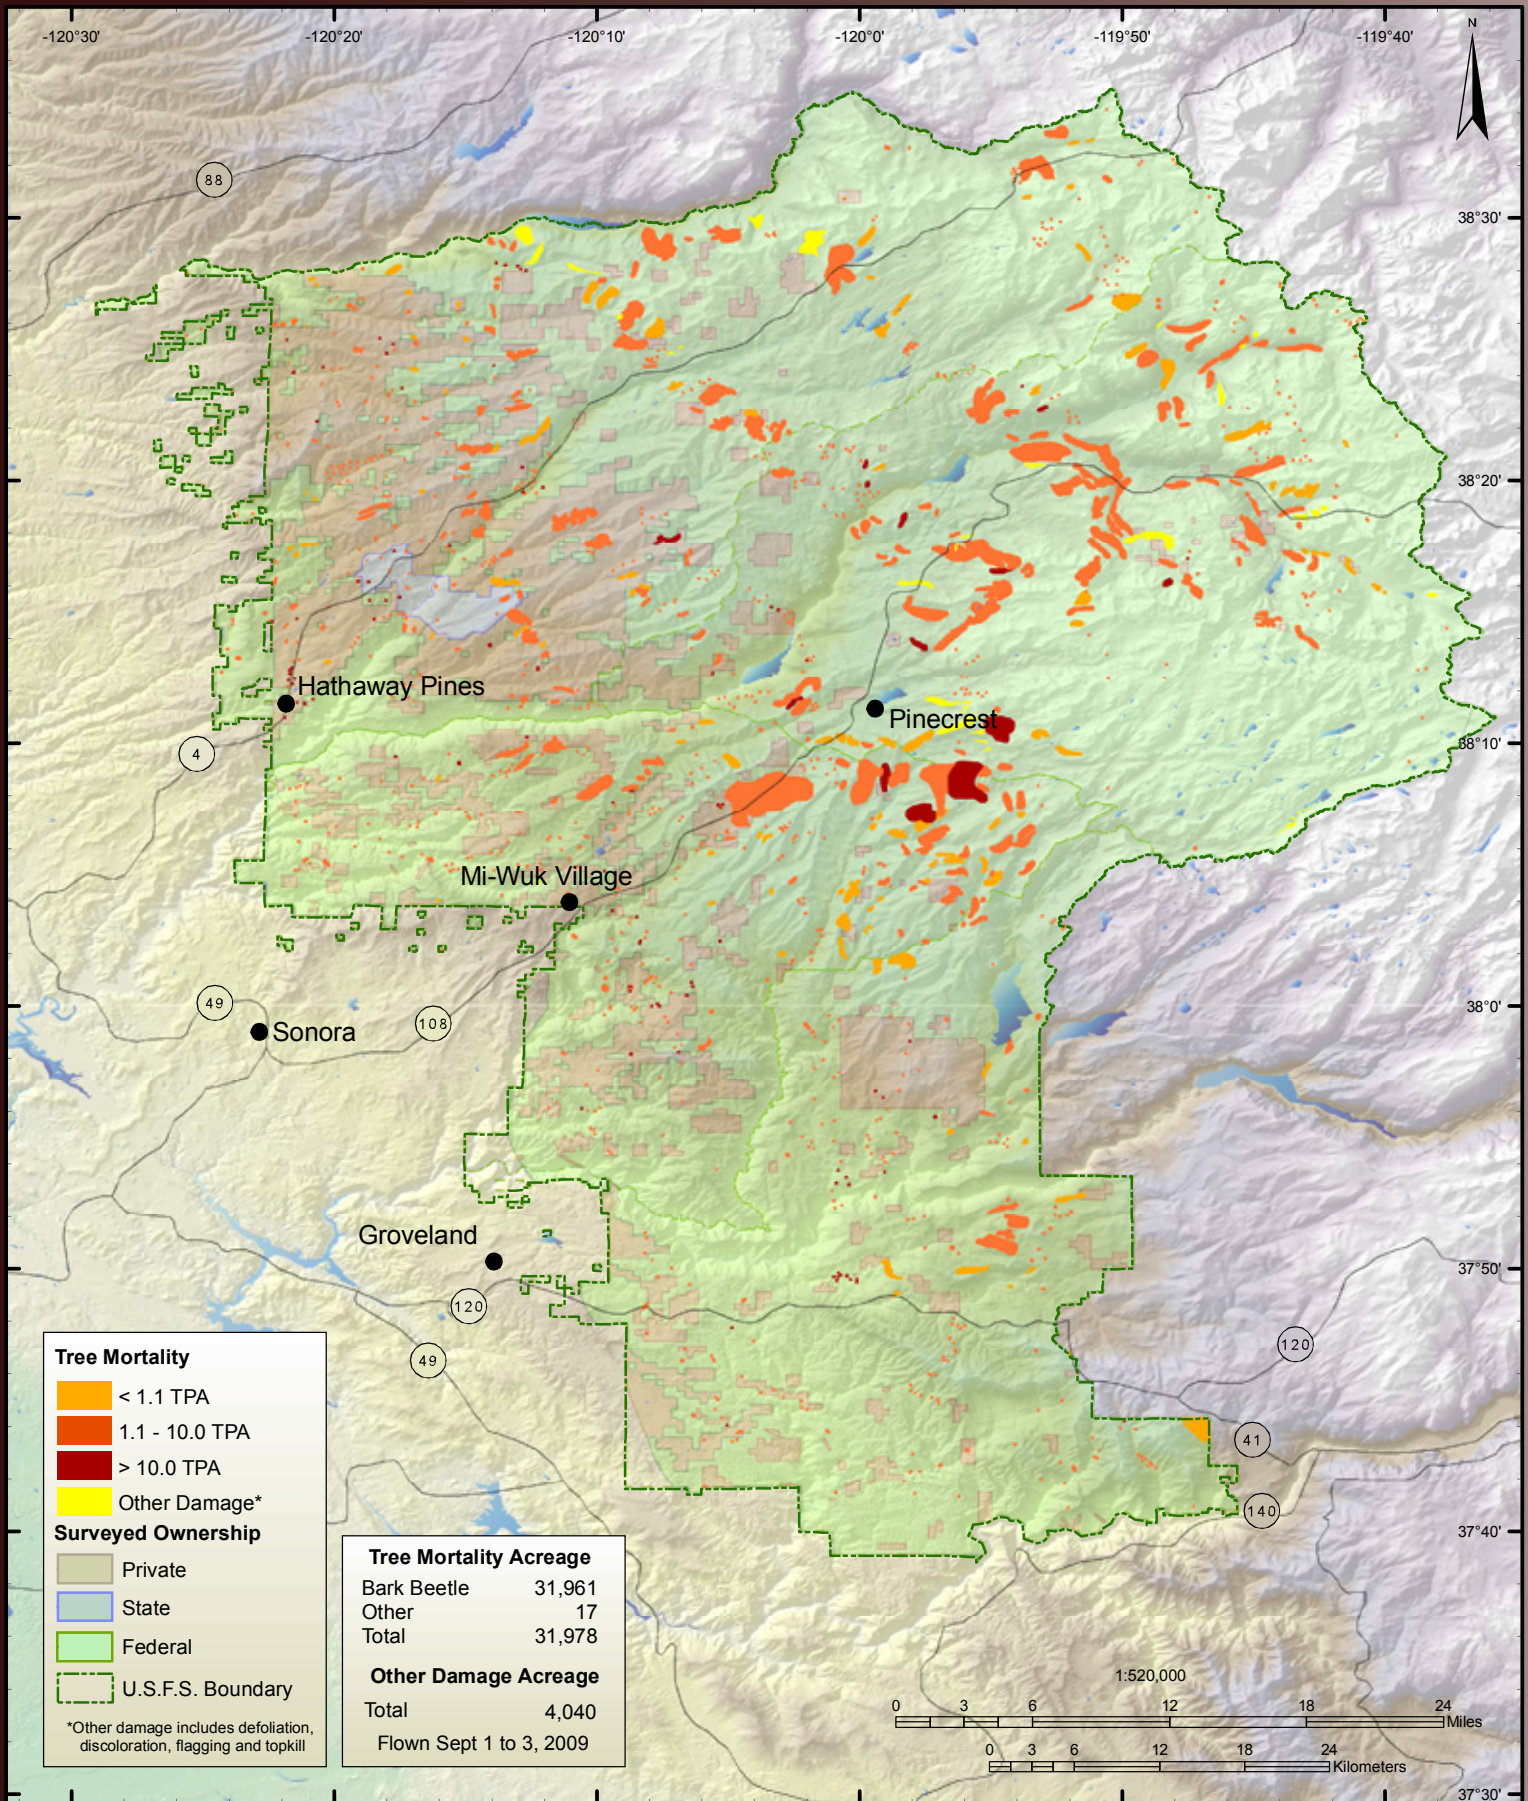

East Shasta-Trinity
[Open in GoogleEarth](#)
[Open in GoogleMaps](#)

Forest Health Monitoring Programs
1731 Research Park Drive, Davis, CA 95618
www.fs.fed.us/r5/spf/fhp/fhm

Sierra National Forest

Six Rivers National Forest & Redwood State and National Parks

Stanislaus National Forest

Tahoe National Forest

Yosemite National Park

Alameda County

Alpine County

Amador County

Butte County

Calaveras County