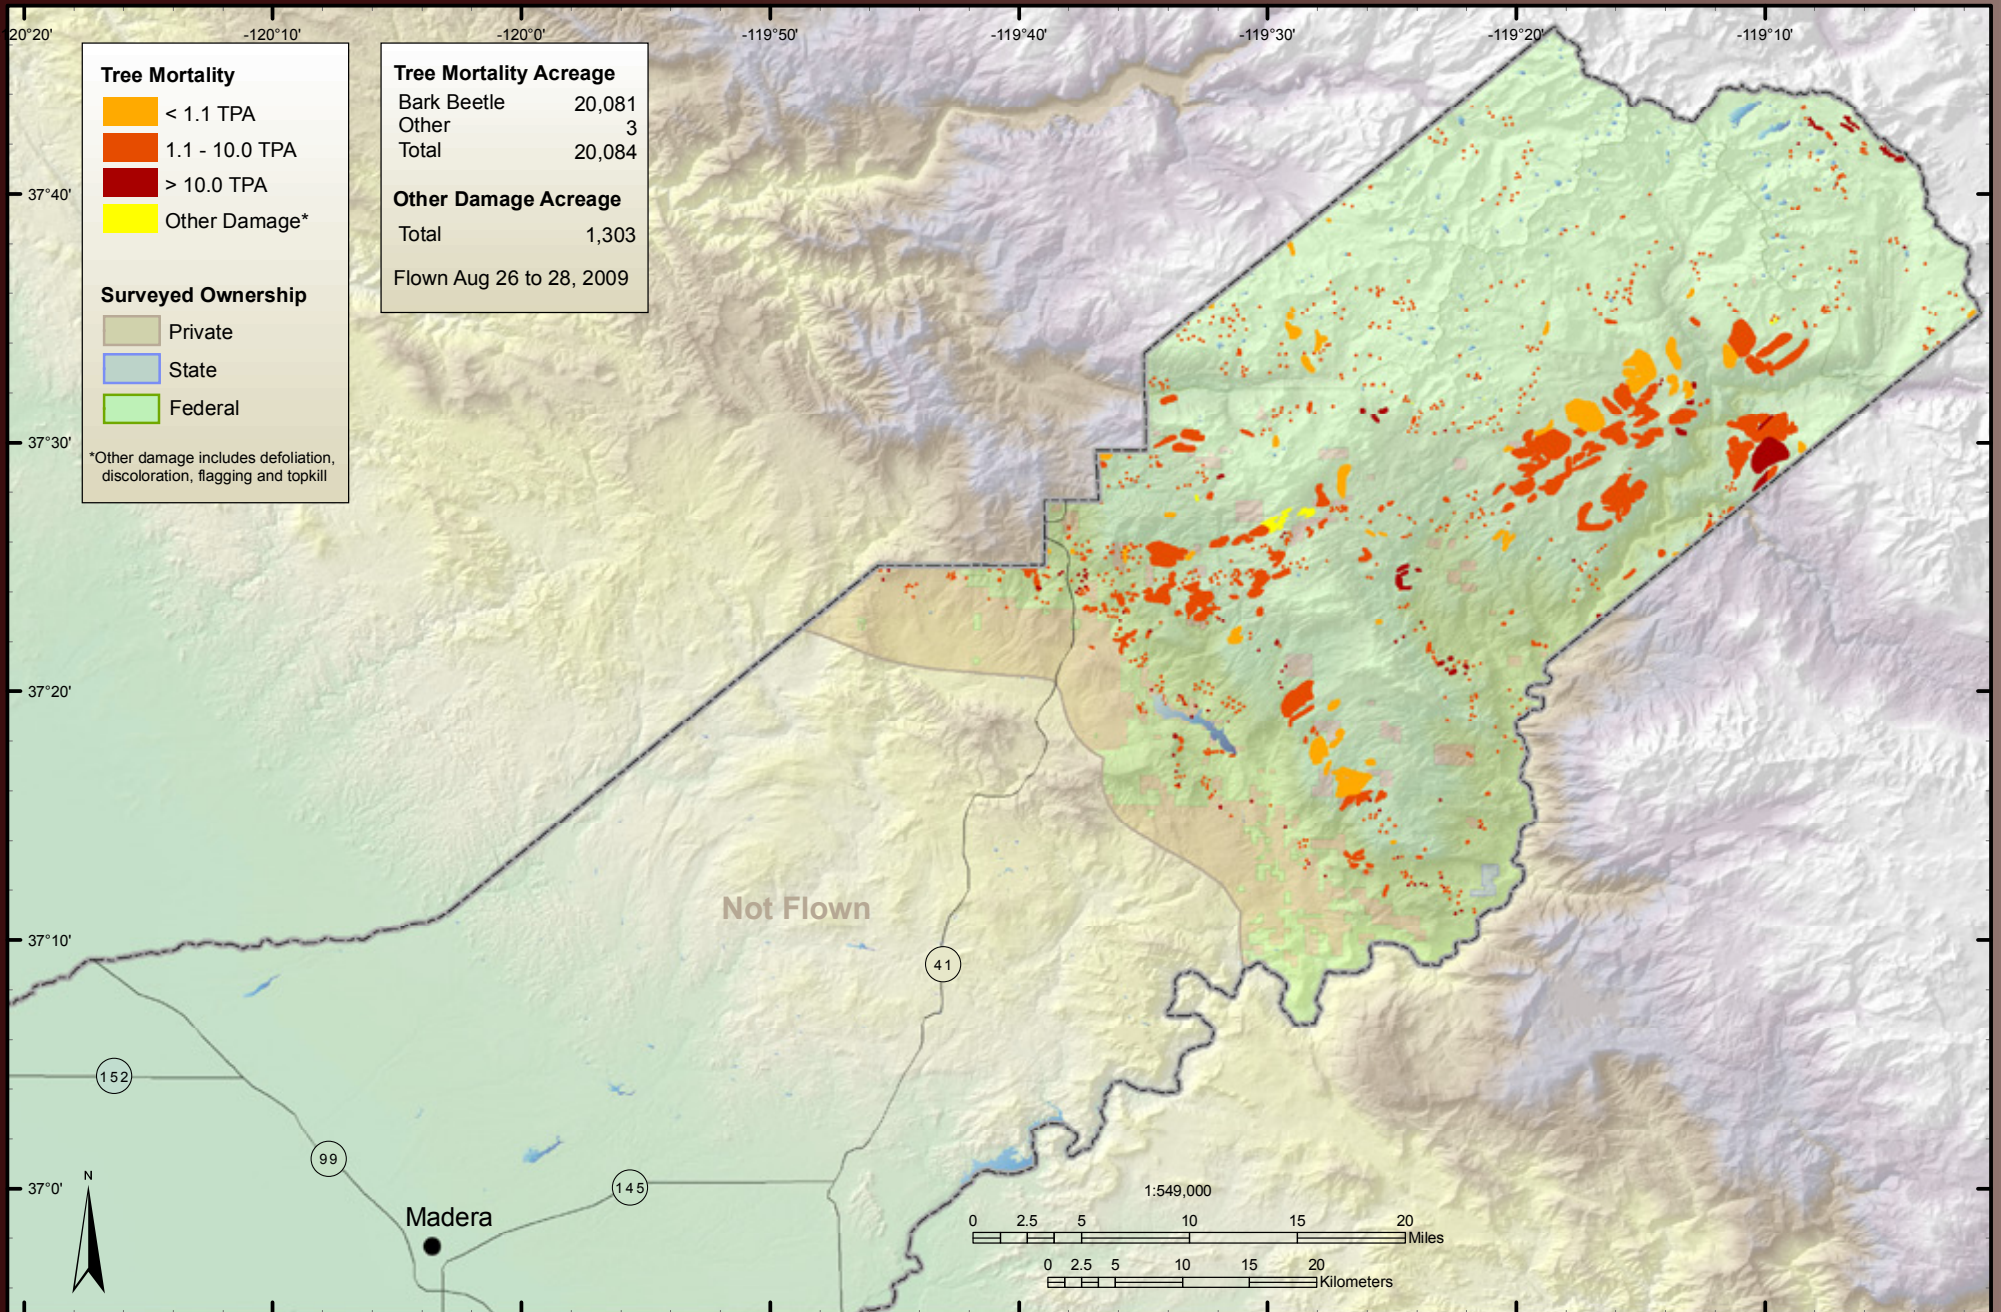

El Dorado County

Fresno County

Glenn County

Humboldt County

Inyo County

Kern County

Lake County

Lassen County

Los Angeles County

Madera County

Marin County

USDA Forest Service
Pacific Southwest Region
Forest Health Protection

[Open in GoogleEarth](#)
[Open in GoogleMaps](#)

Forest Health Monitoring Programs
1731 Research Park Drive, Davis, CA 95618
www.fs.fed.us/r5/spf/fhp/fhm