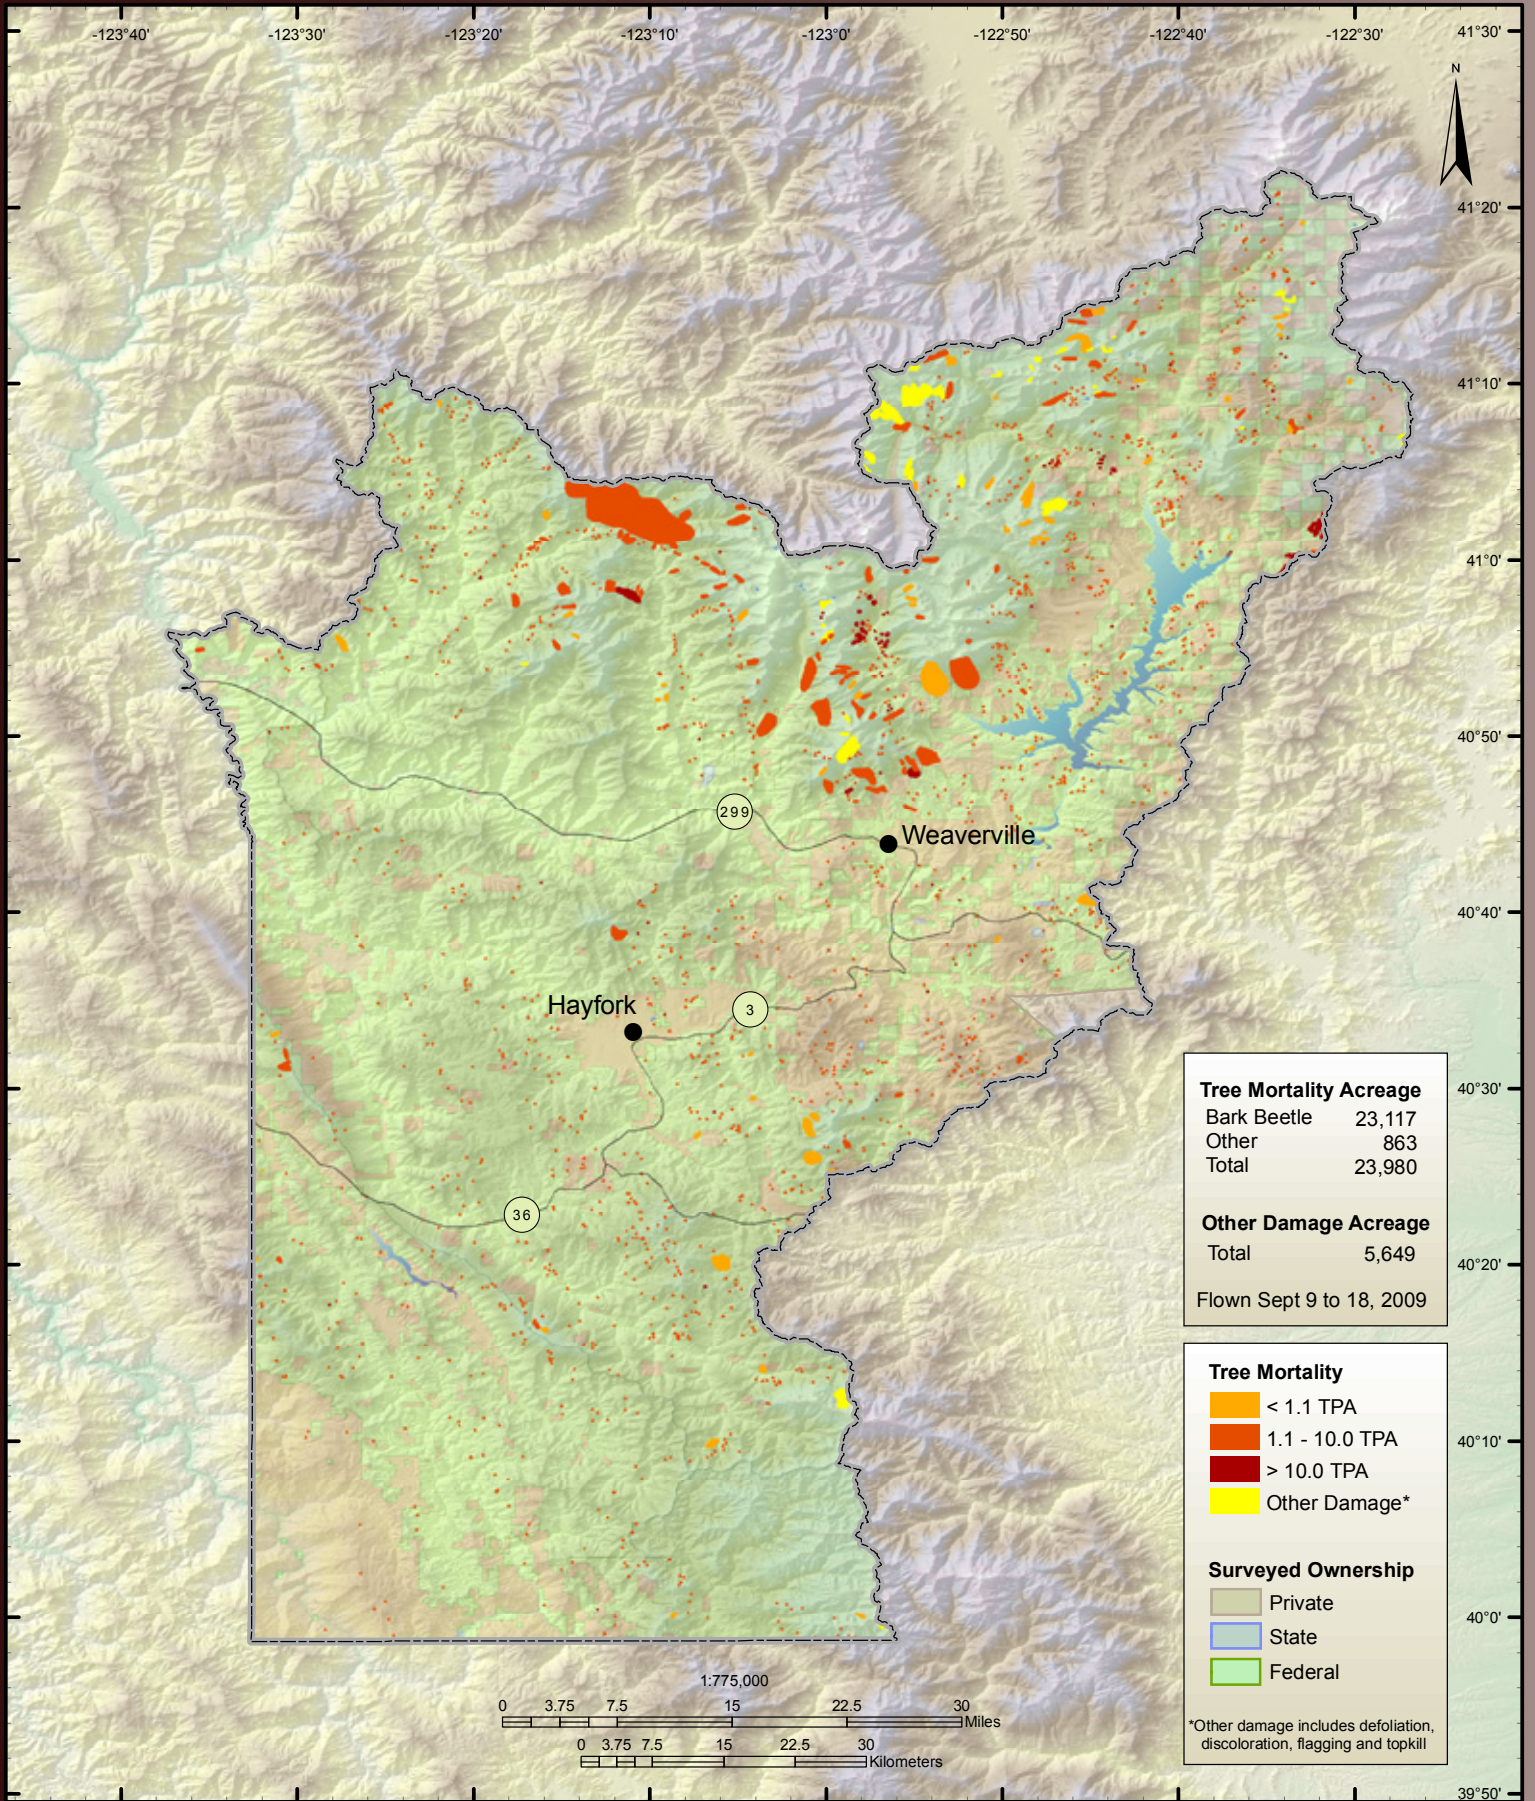

Forest Health Monitoring Programs
 1731 Research Park Drive, Davis, CA 95618
www.fs.fed.us/r5/spf/fhp/fhm

Solano County

Sonoma County

Stanislaus County

Tehama County

Trinity County

Tulare County

Tuolumne County

Ventura County

Yolo County

Yuba County