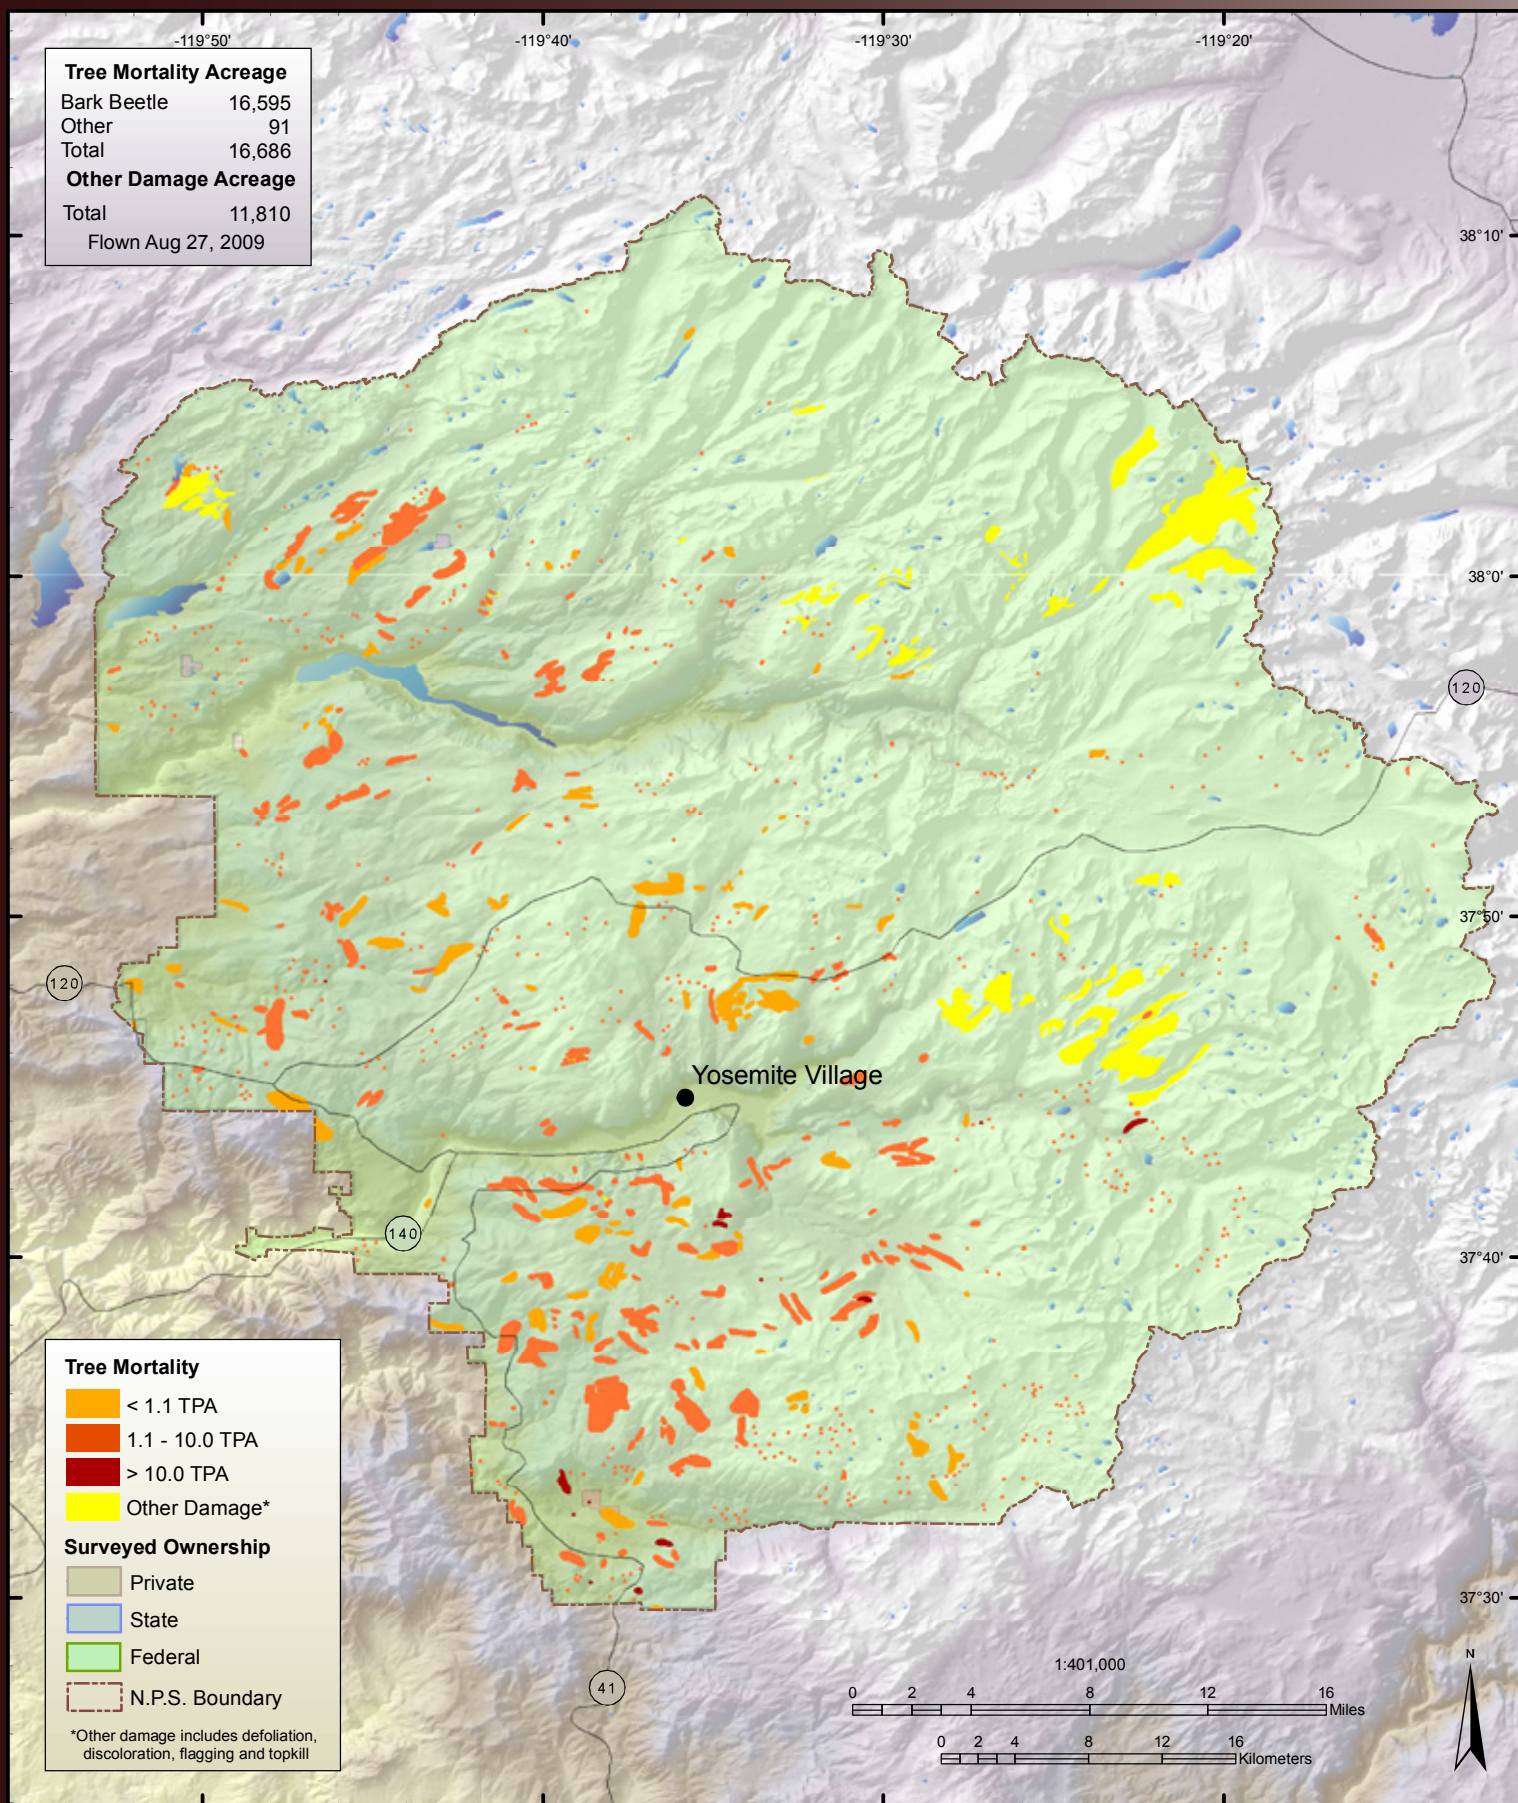

East Shasta-Trinity
[Open in GoogleEarth](#)
[Open in GoogleMaps](#)

Forest Health Monitoring Programs
1731 Research Park Drive, Davis, CA 95618
www.fs.fed.us/r5/spf/fhp/fhm

Sierra National Forest

Six Rivers National Forest & Redwood State and National Parks

Stanislaus National Forest

Tahoe National Forest

Yosemite National Park

Alameda County

Alpine County

Amador County

Butte County

Calaveras County