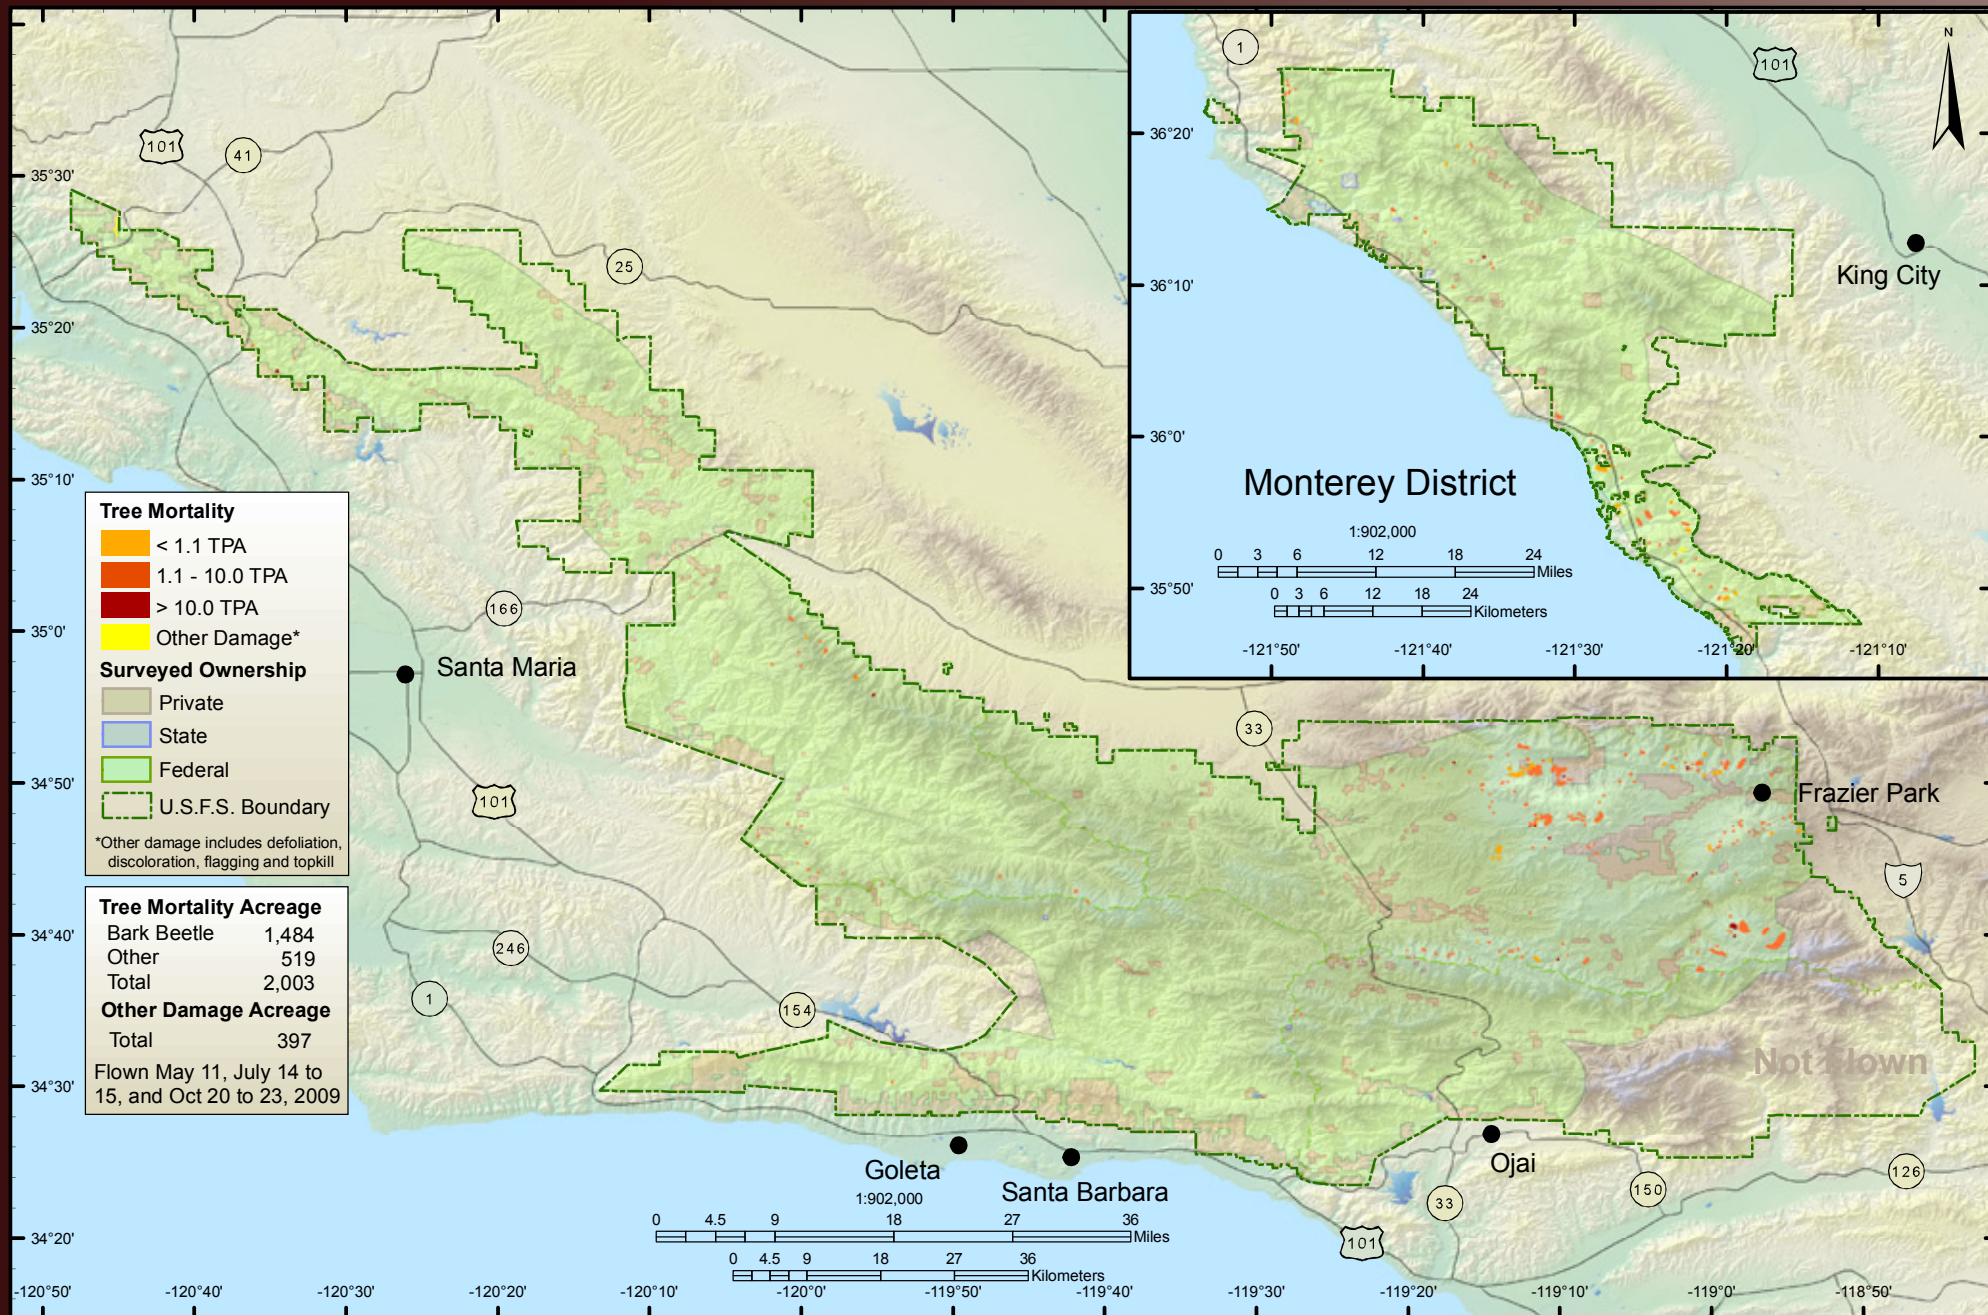

East Klamath
[Open in GoogleEarth](#)
[Open in GoogleMaps](#)

Forest Health Monitoring Programs
1731 Research Park Drive, Davis, CA 95618
www.fs.fed.us/r5/spf/fhp/fhm

Lake Tahoe Basin Management Unit

Lassen National Forest & Lassen National Park

Los Padres National Forest

Mendocino National Forest

Modoc National Forest

Plumas National Forest

Point Reyes National Seashore and Golden Gate National Recreation Area

San Bernardino National Forest

Sequoia-Kings National Park

San Bernardino County

San Diego County

San Luis Obispo County

San Mateo County

Santa Barbara County

Santa Clara County

Santa Cruz County

Shasta County

Ventura County

Yolo County

Yuba County