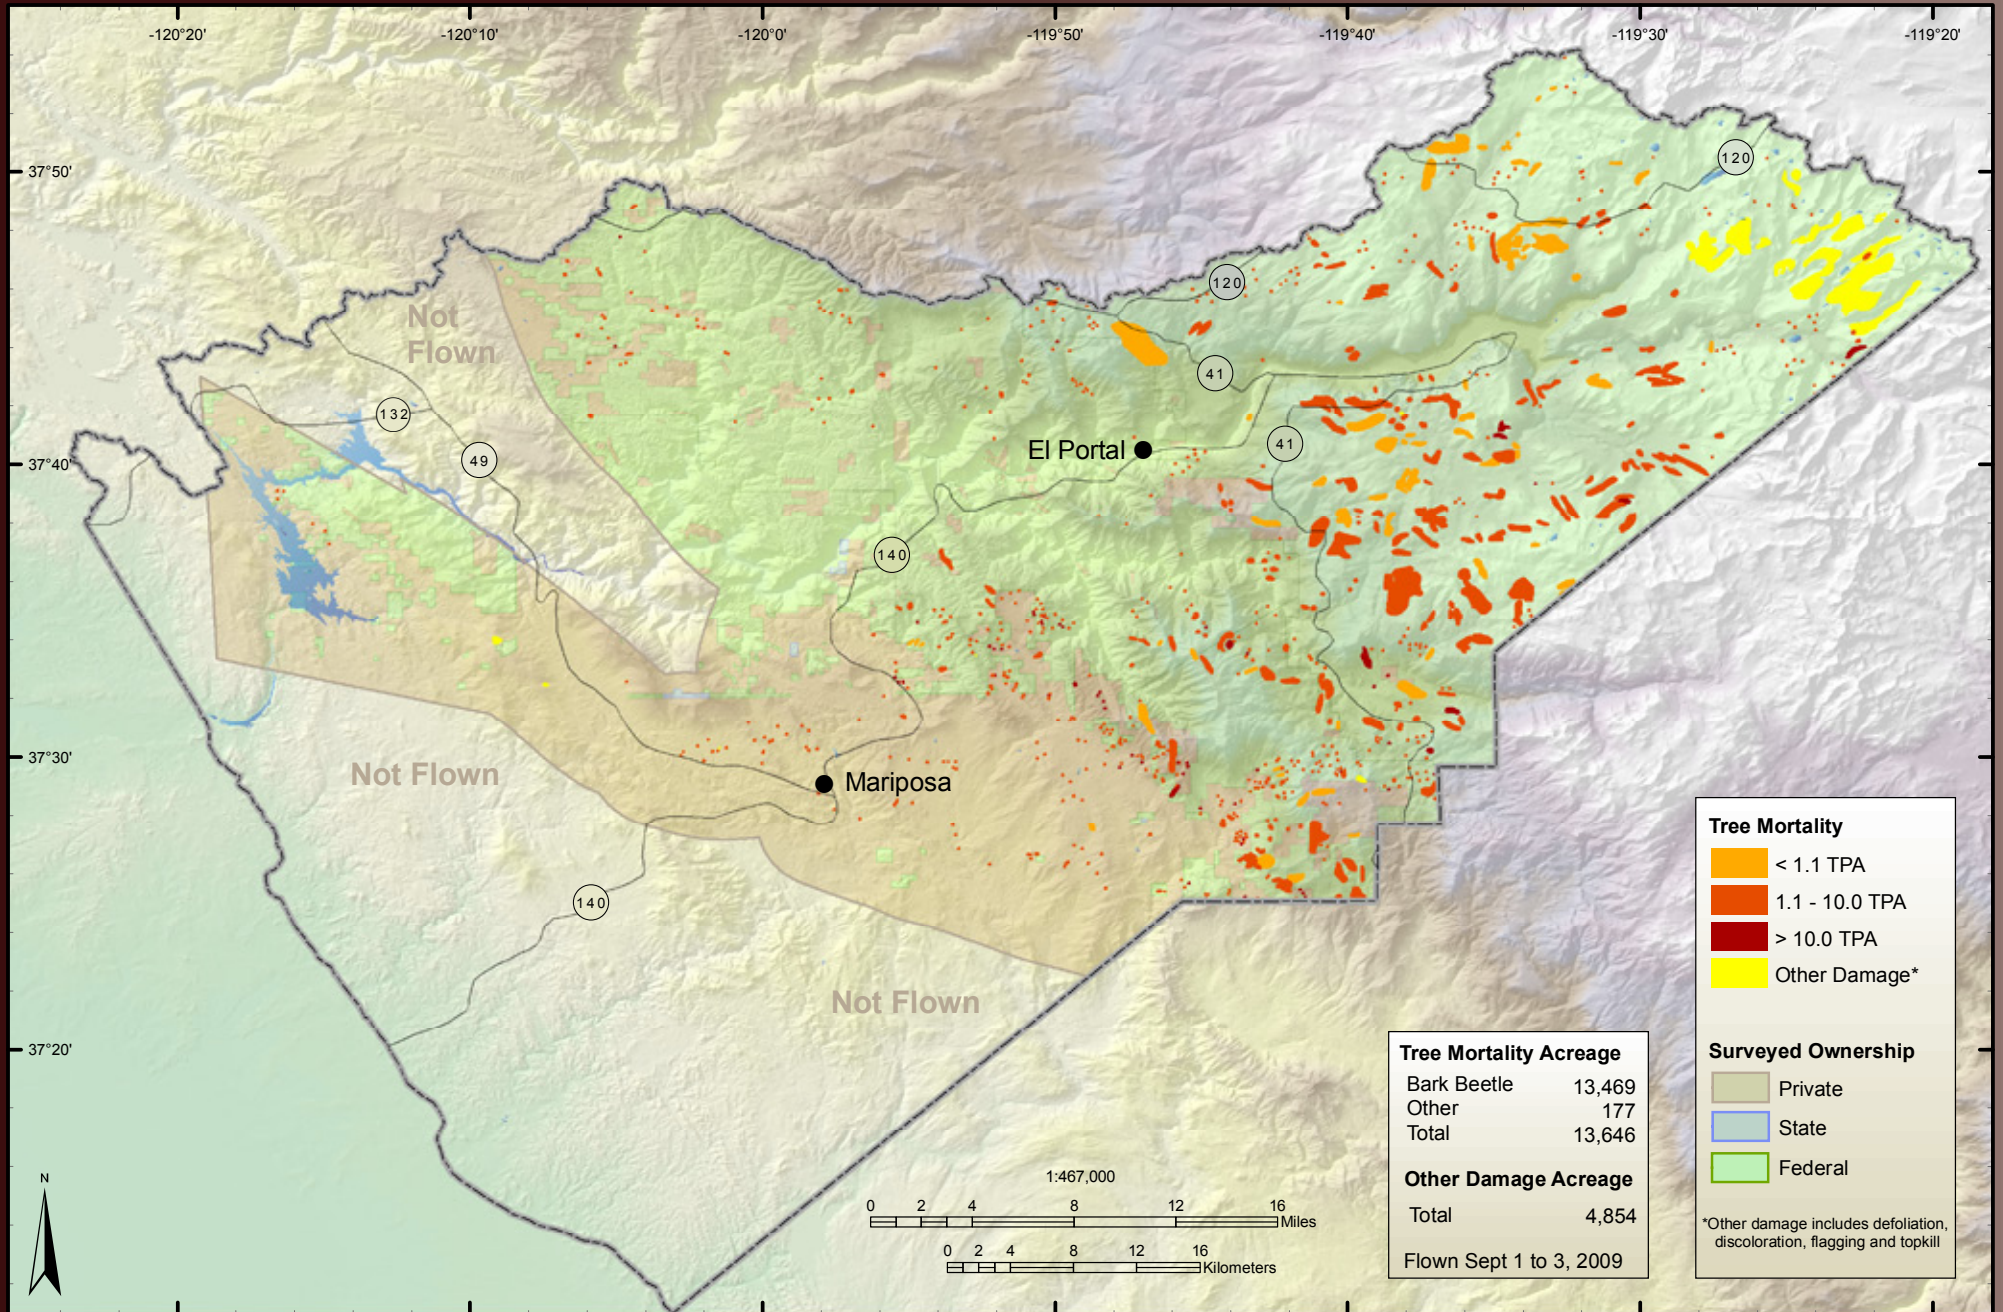

Mariposa County