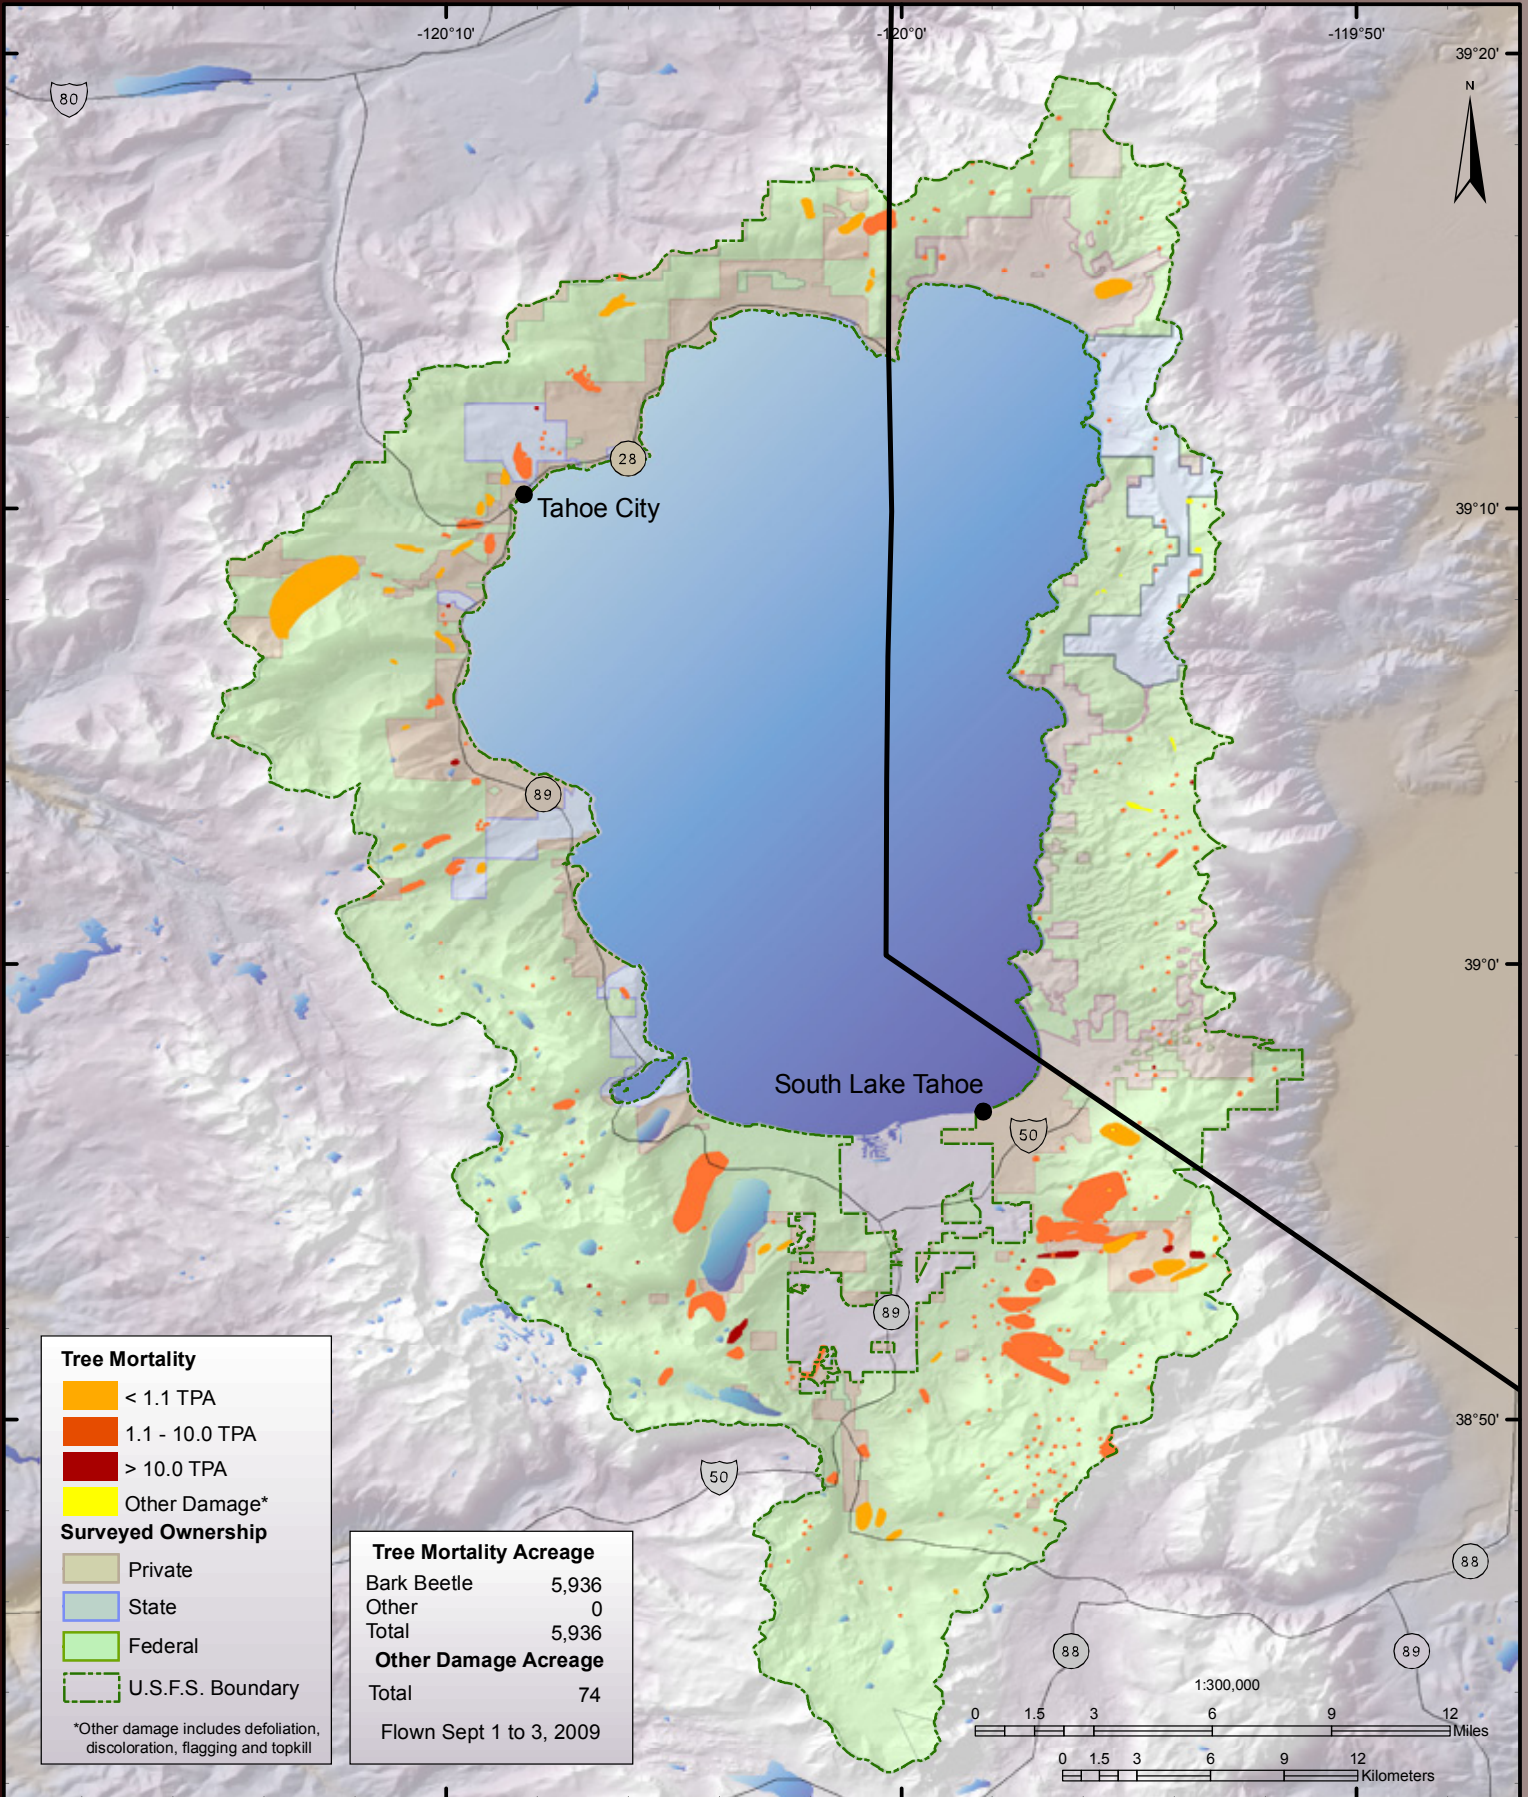

Angeles National Forest

Cleveland National Forest

Eldorado National Forest

Inyo National Forest

Klamath National Forest

USDA Forest Service
Pacific Southwest Region
Forest Health Protection

West Klamath
[Open in GoogleEarth](#)
[Open in GoogleMaps](#)

East Klamath
[Open in GoogleEarth](#)
[Open in GoogleMaps](#)

Forest Health Monitoring Programs
1731 Research Park Drive, Davis, CA 95618
www.fs.fed.us/r5/spf/fhp/fhm

Lake Tahoe Basin Management Unit

Lassen National Forest & Lassen National Park

Los Padres National Forest

Mendocino National Forest

Modoc National Forest

Plumas National Forest

Point Reyes National Seashore and Golden Gate National Recreation Area

San Bernardino National Forest

Sequoia-Kings National Park