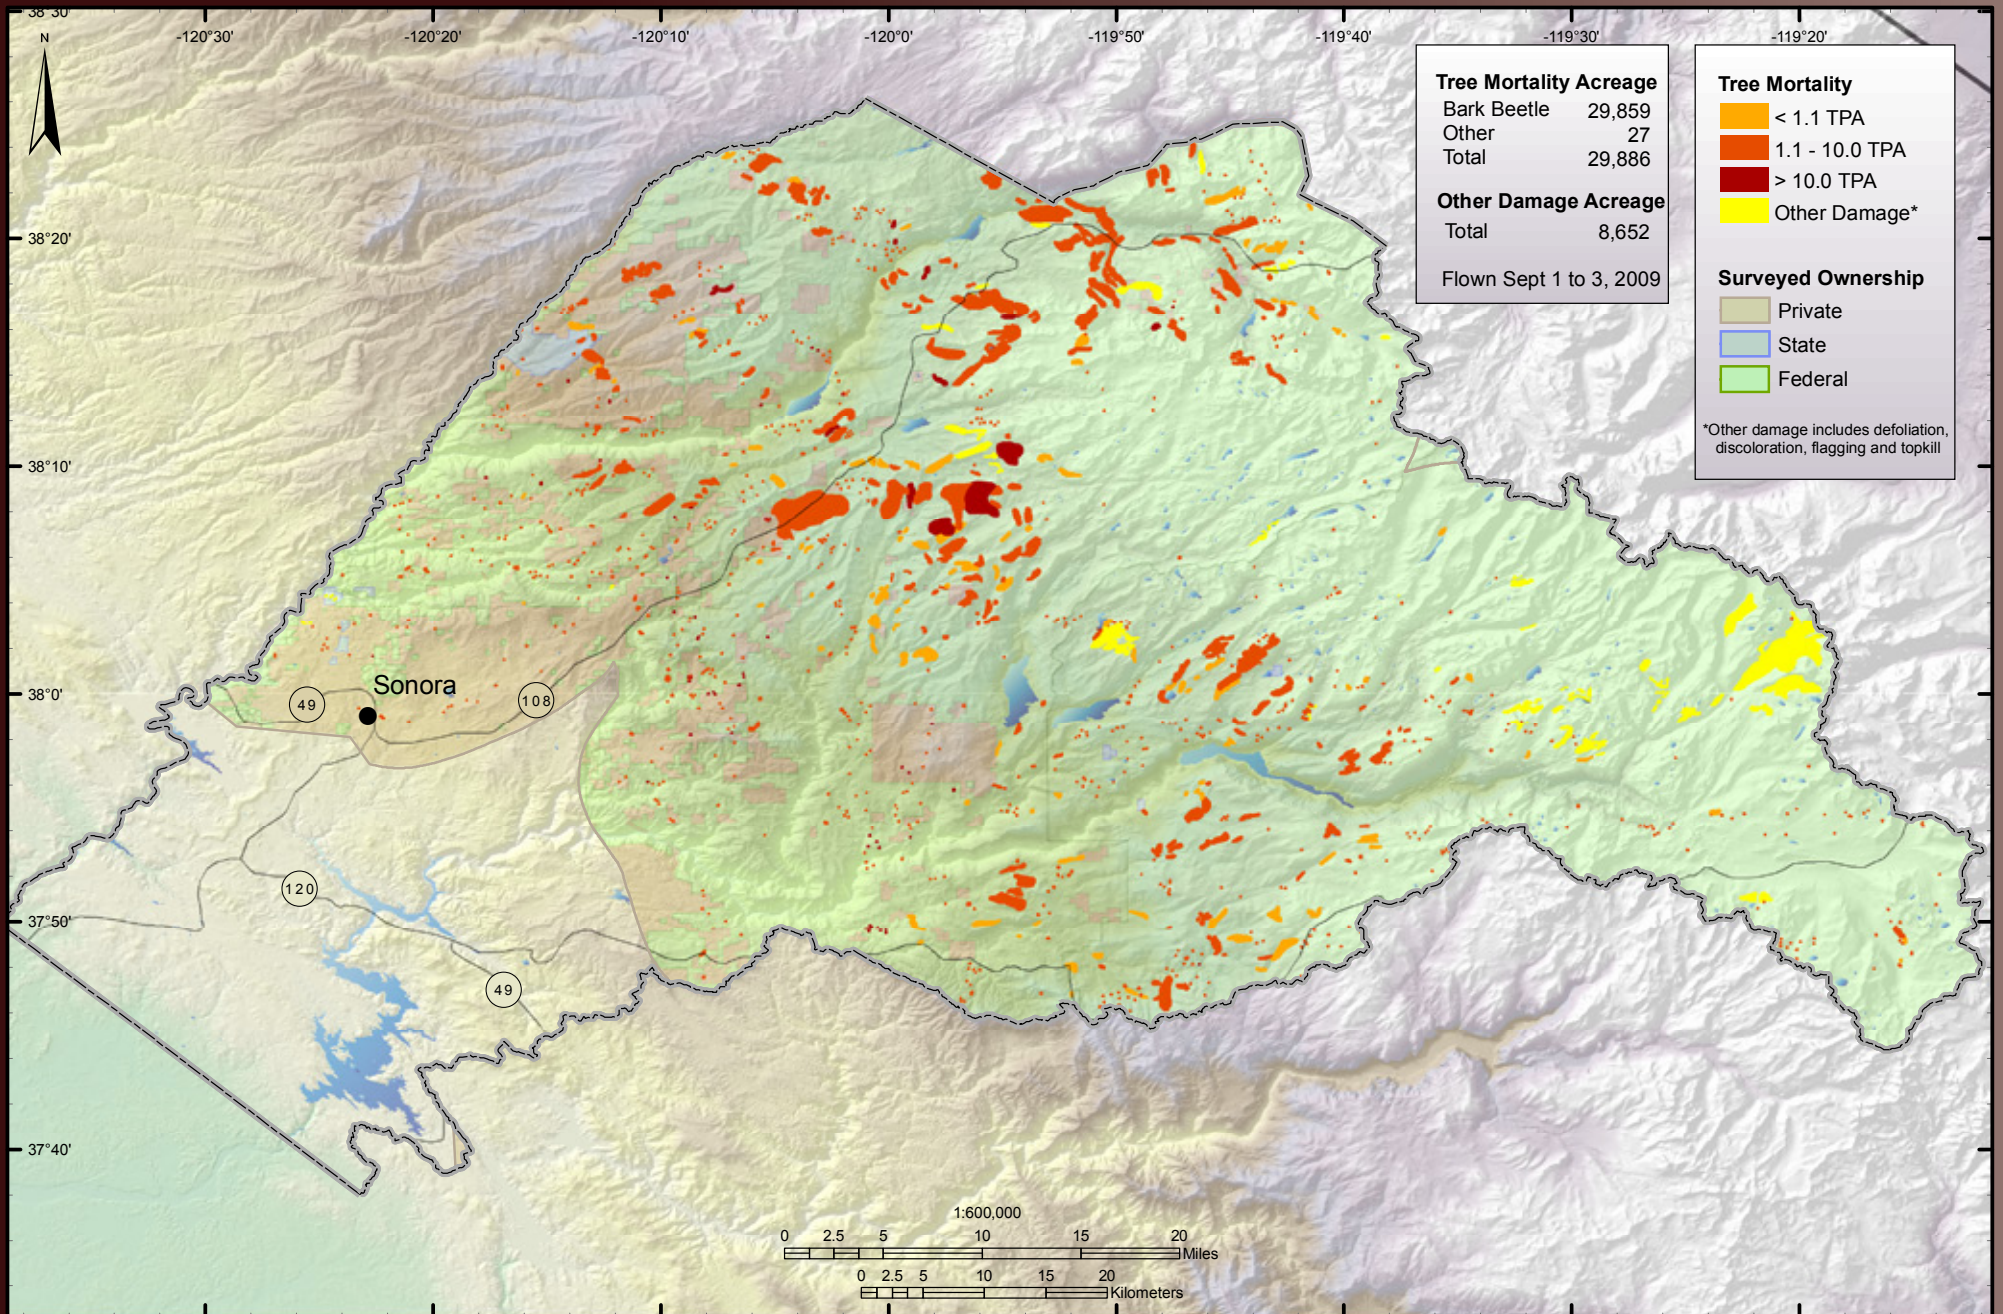

Forest Health Monitoring Programs
 1731 Research Park Drive, Davis, CA 95618
www.fs.fed.us/r5/spf/fhp/fhm

Solano County

Sonoma County

Stanislaus County

Tehama County

Trinity County

Tulare County

Tuolumne County