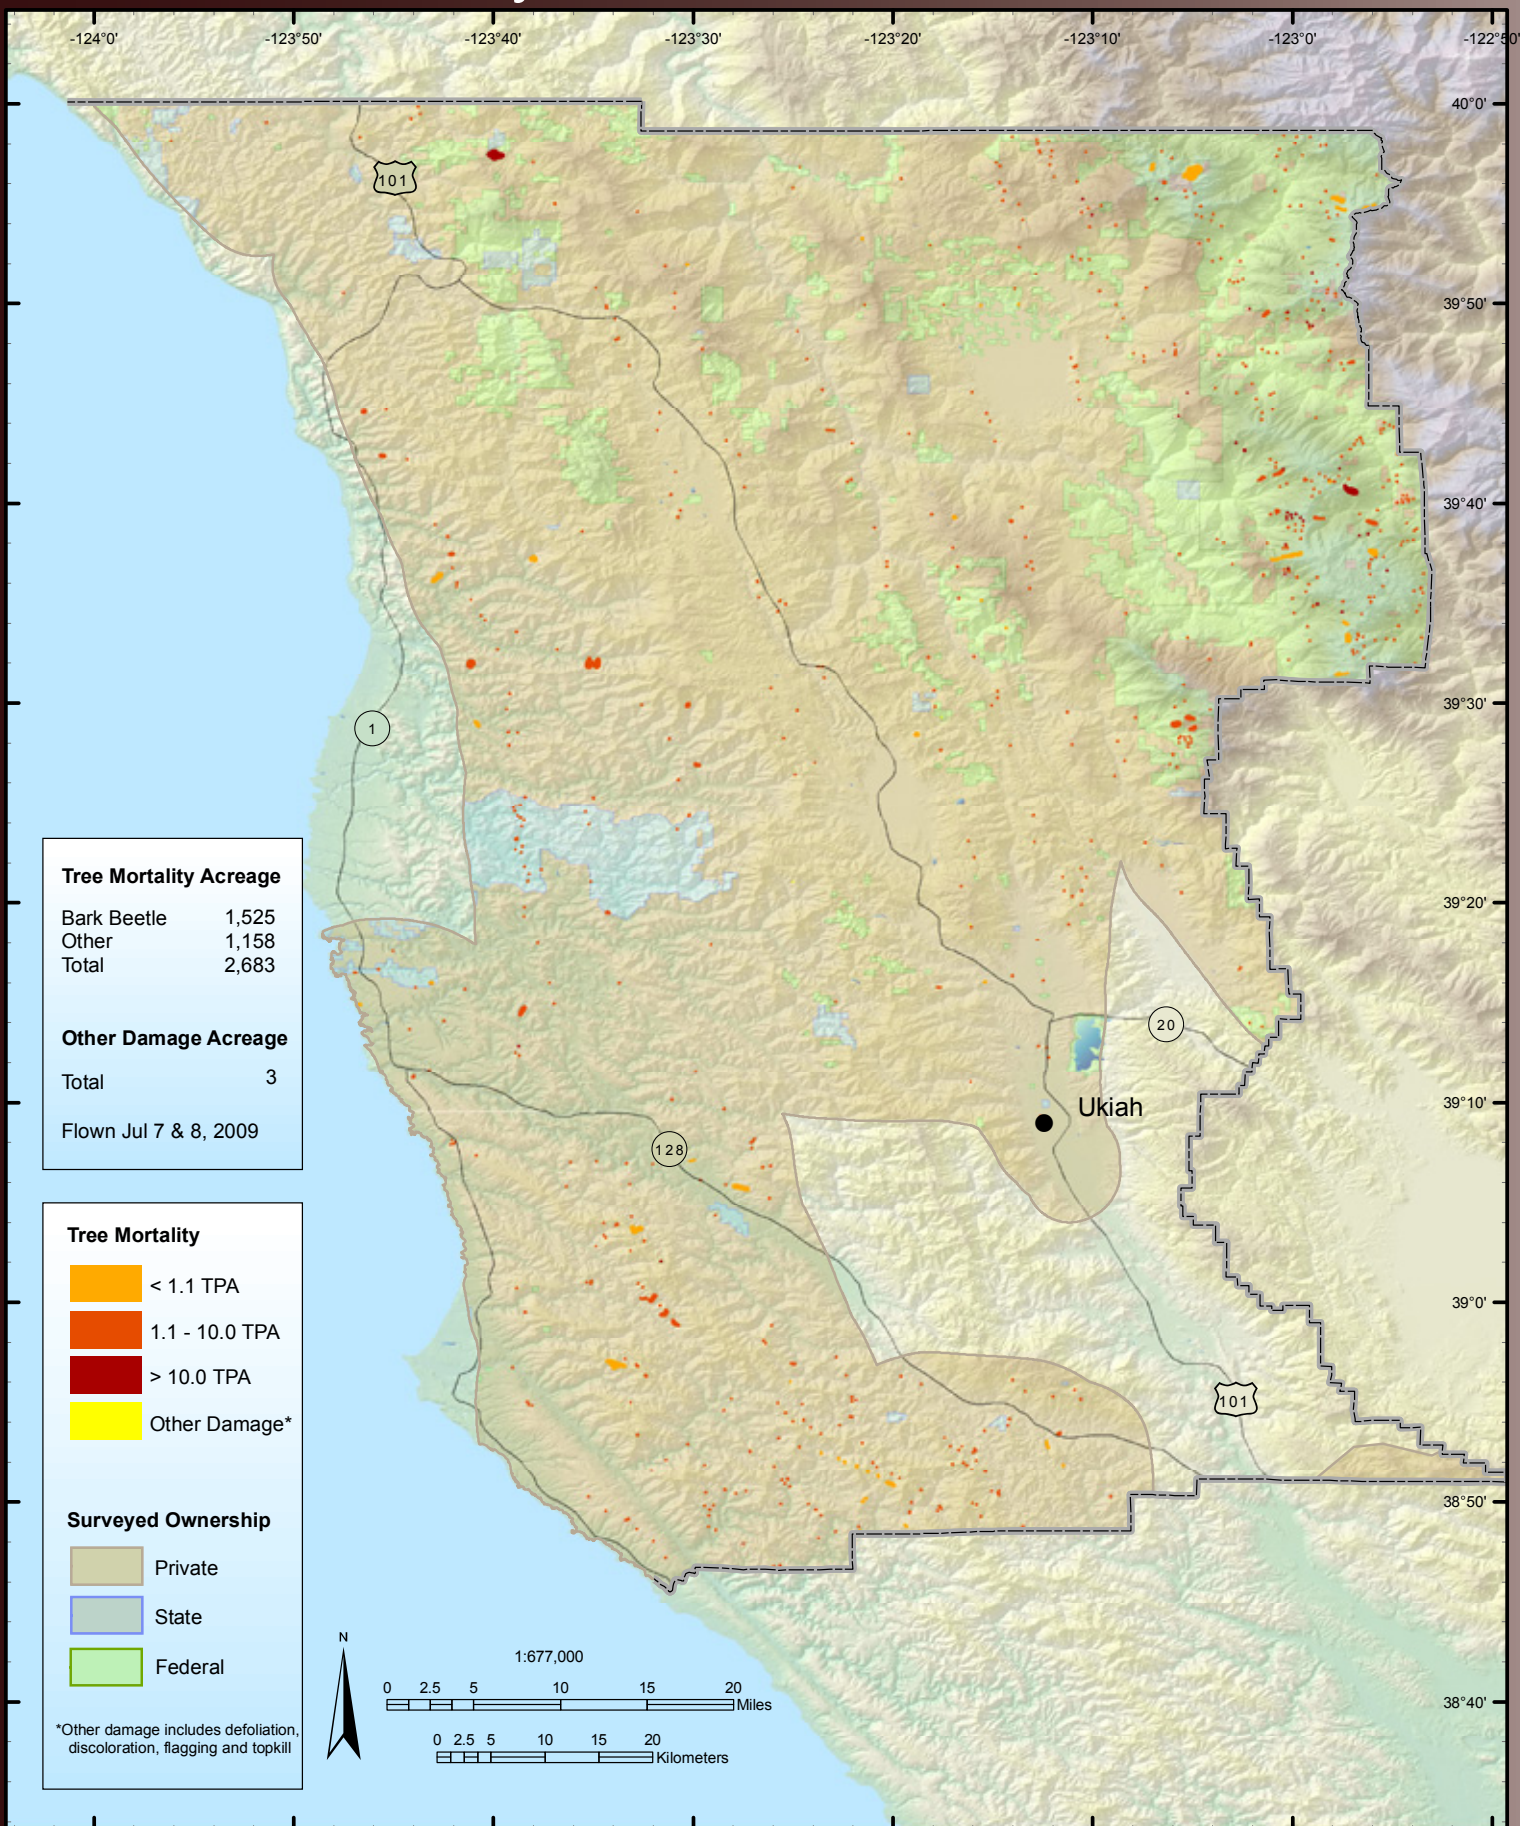

Mendocino County