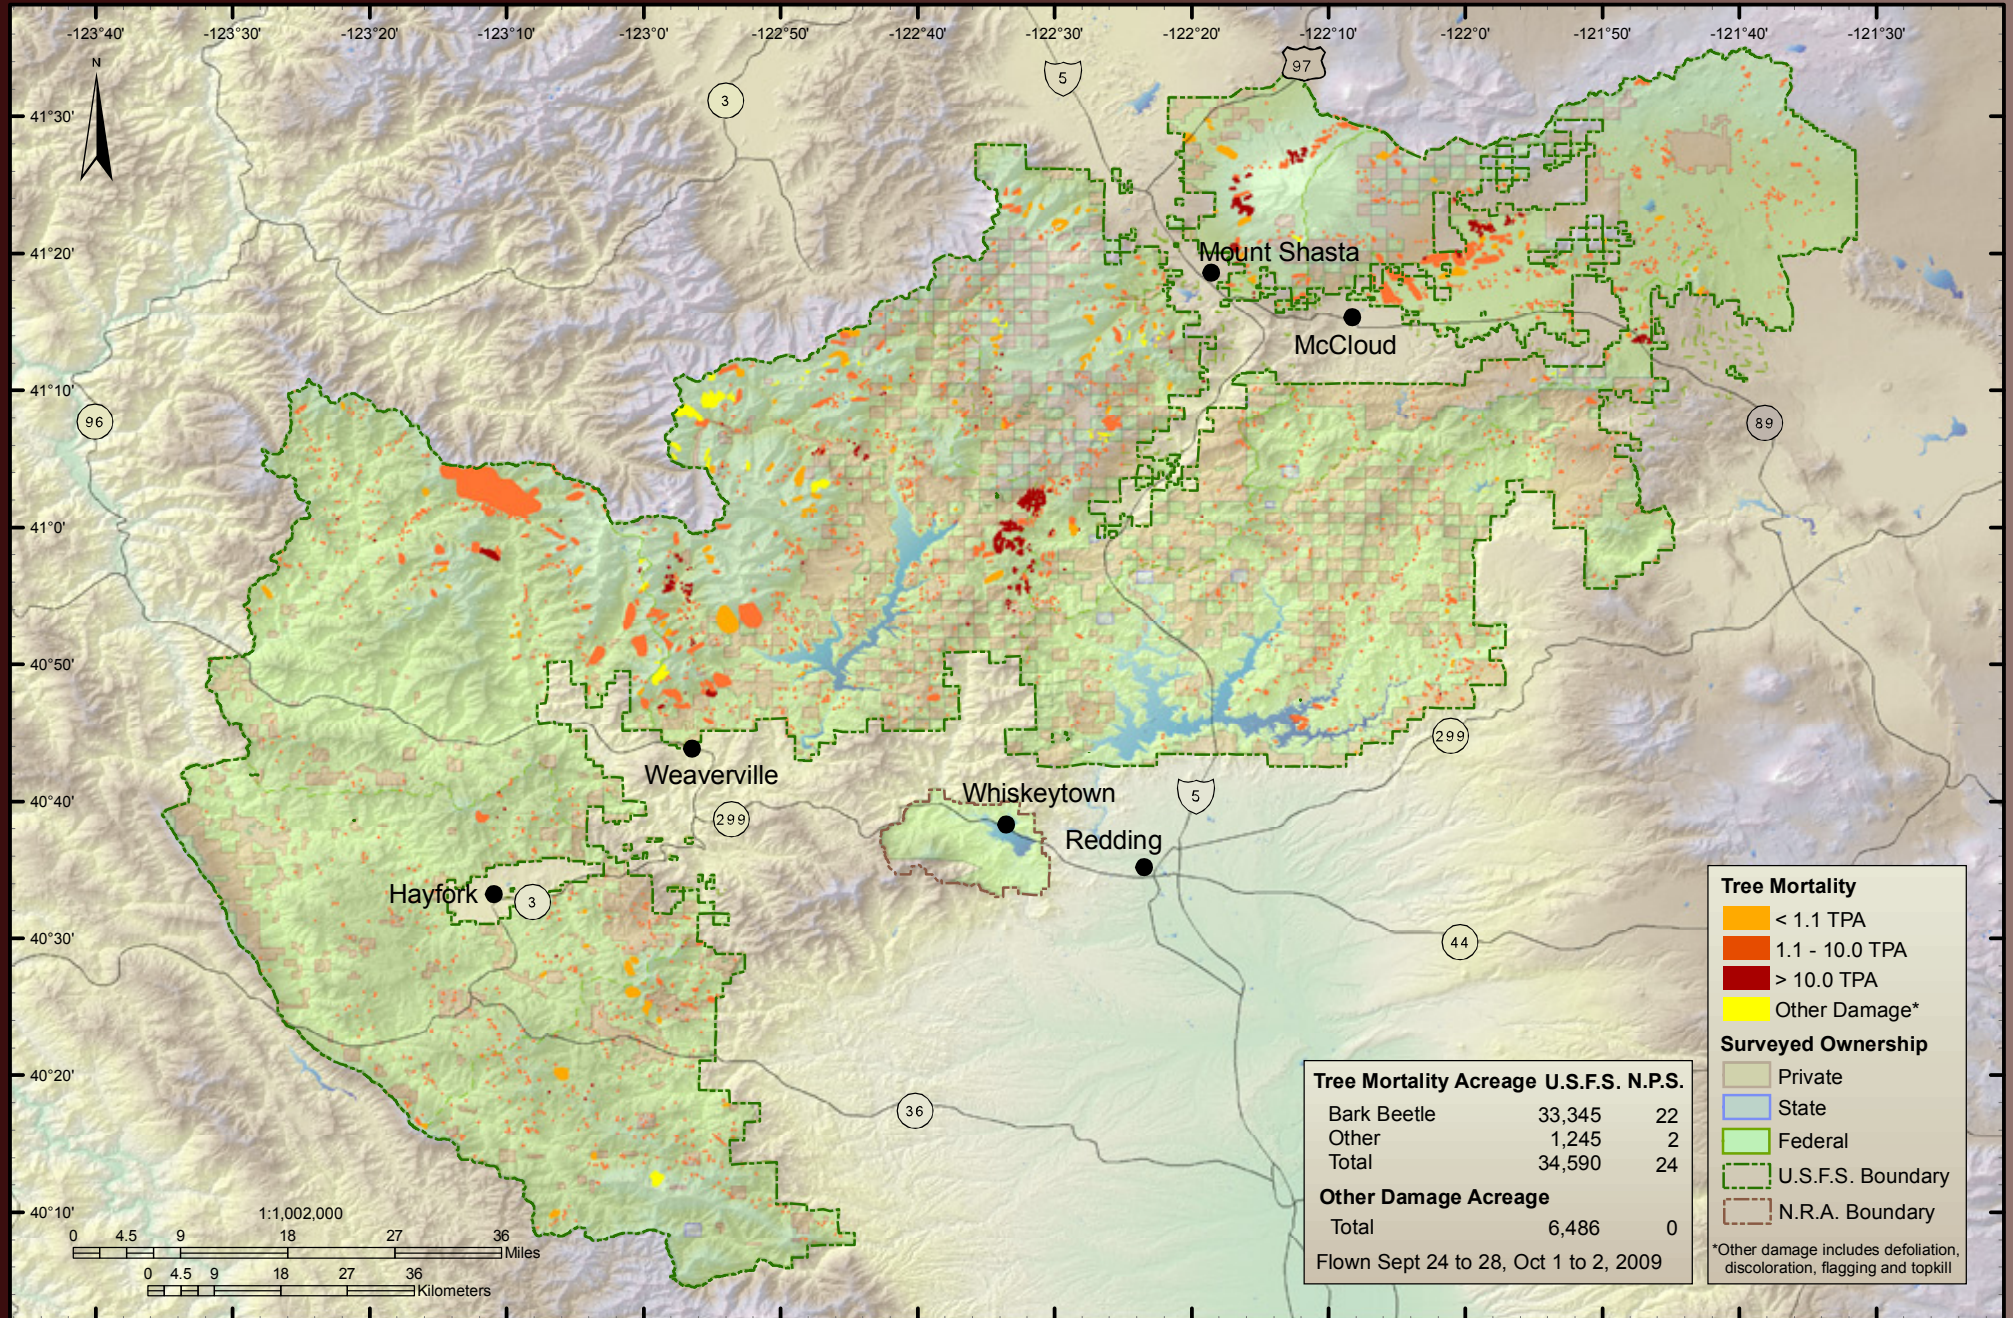

Los Padres National Forest

Mendocino National Forest

Modoc National Forest

Plumas National Forest

Point Reyes National Seashore and Golden Gate National Recreation Area

San Bernardino National Forest

Sequoia-Kings National Park

Sequoia National Forest

Shasta-Trinity National Forest & Whiskeytown National Recreation Area

USDA Forest Service
Pacific Southwest Region
Forest Health Protection

West Shasta-Trinity
[Open in GoogleEarth](#)
[Open in GoogleMaps](#)