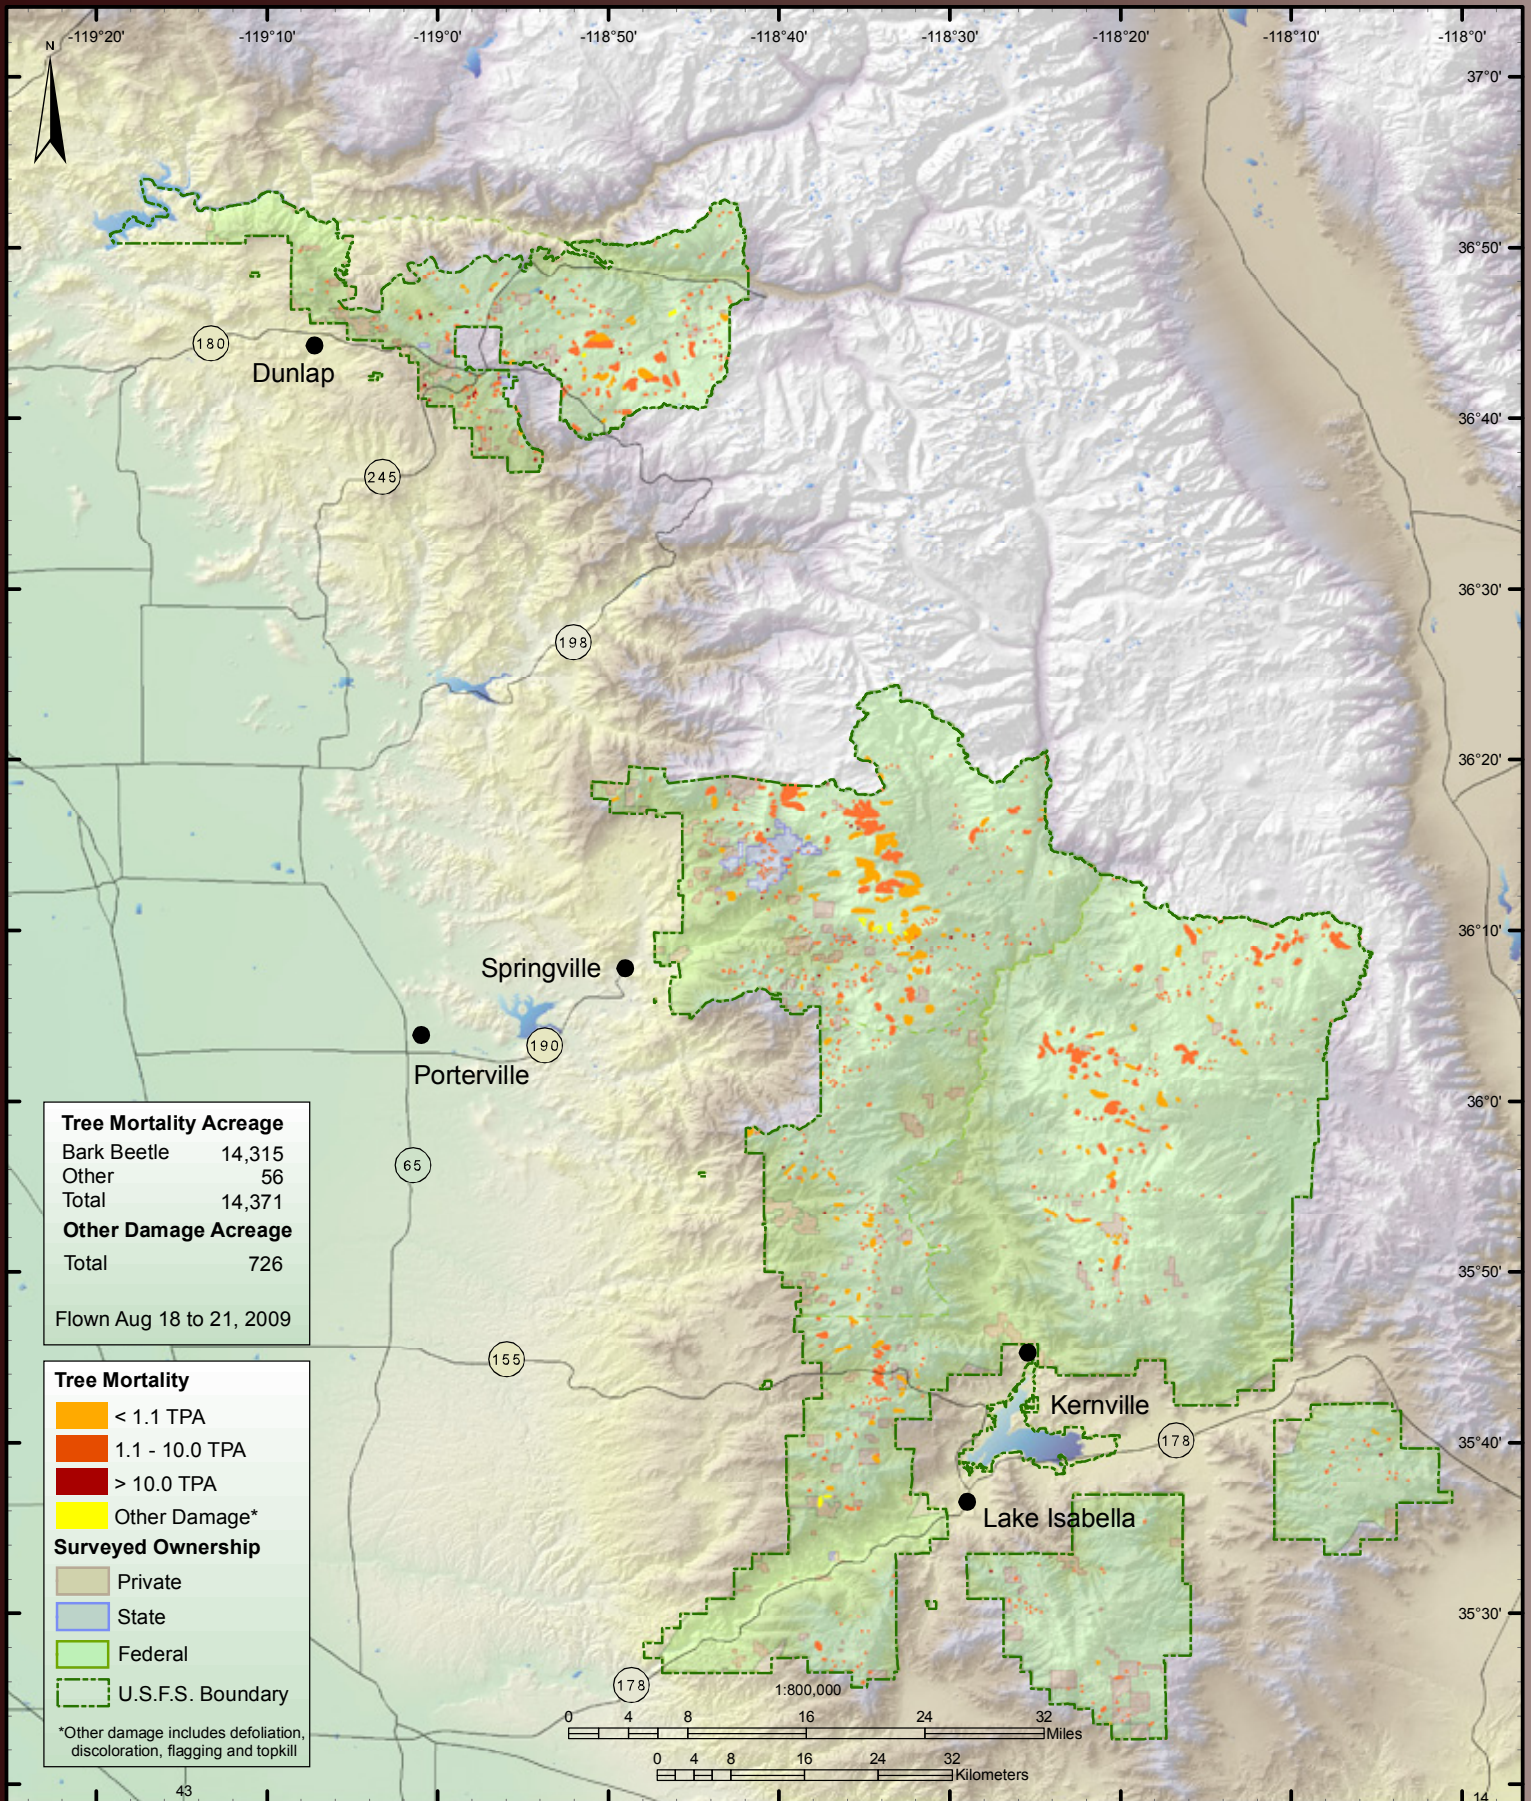

Los Padres National Forest

Mendocino National Forest

Modoc National Forest

Plumas National Forest

Point Reyes National Seashore and Golden Gate National Recreation Area

San Bernardino National Forest

Sequoia-Kings National Park

Sequoia National Forest

Shasta-Trinity National Forest & Whiskeytown National Recreation Area

USDA Forest Service
Pacific Southwest Region
Forest Health Protection

West Shasta-Trinity
[Open in GoogleEarth](#)
[Open in GoogleMaps](#)