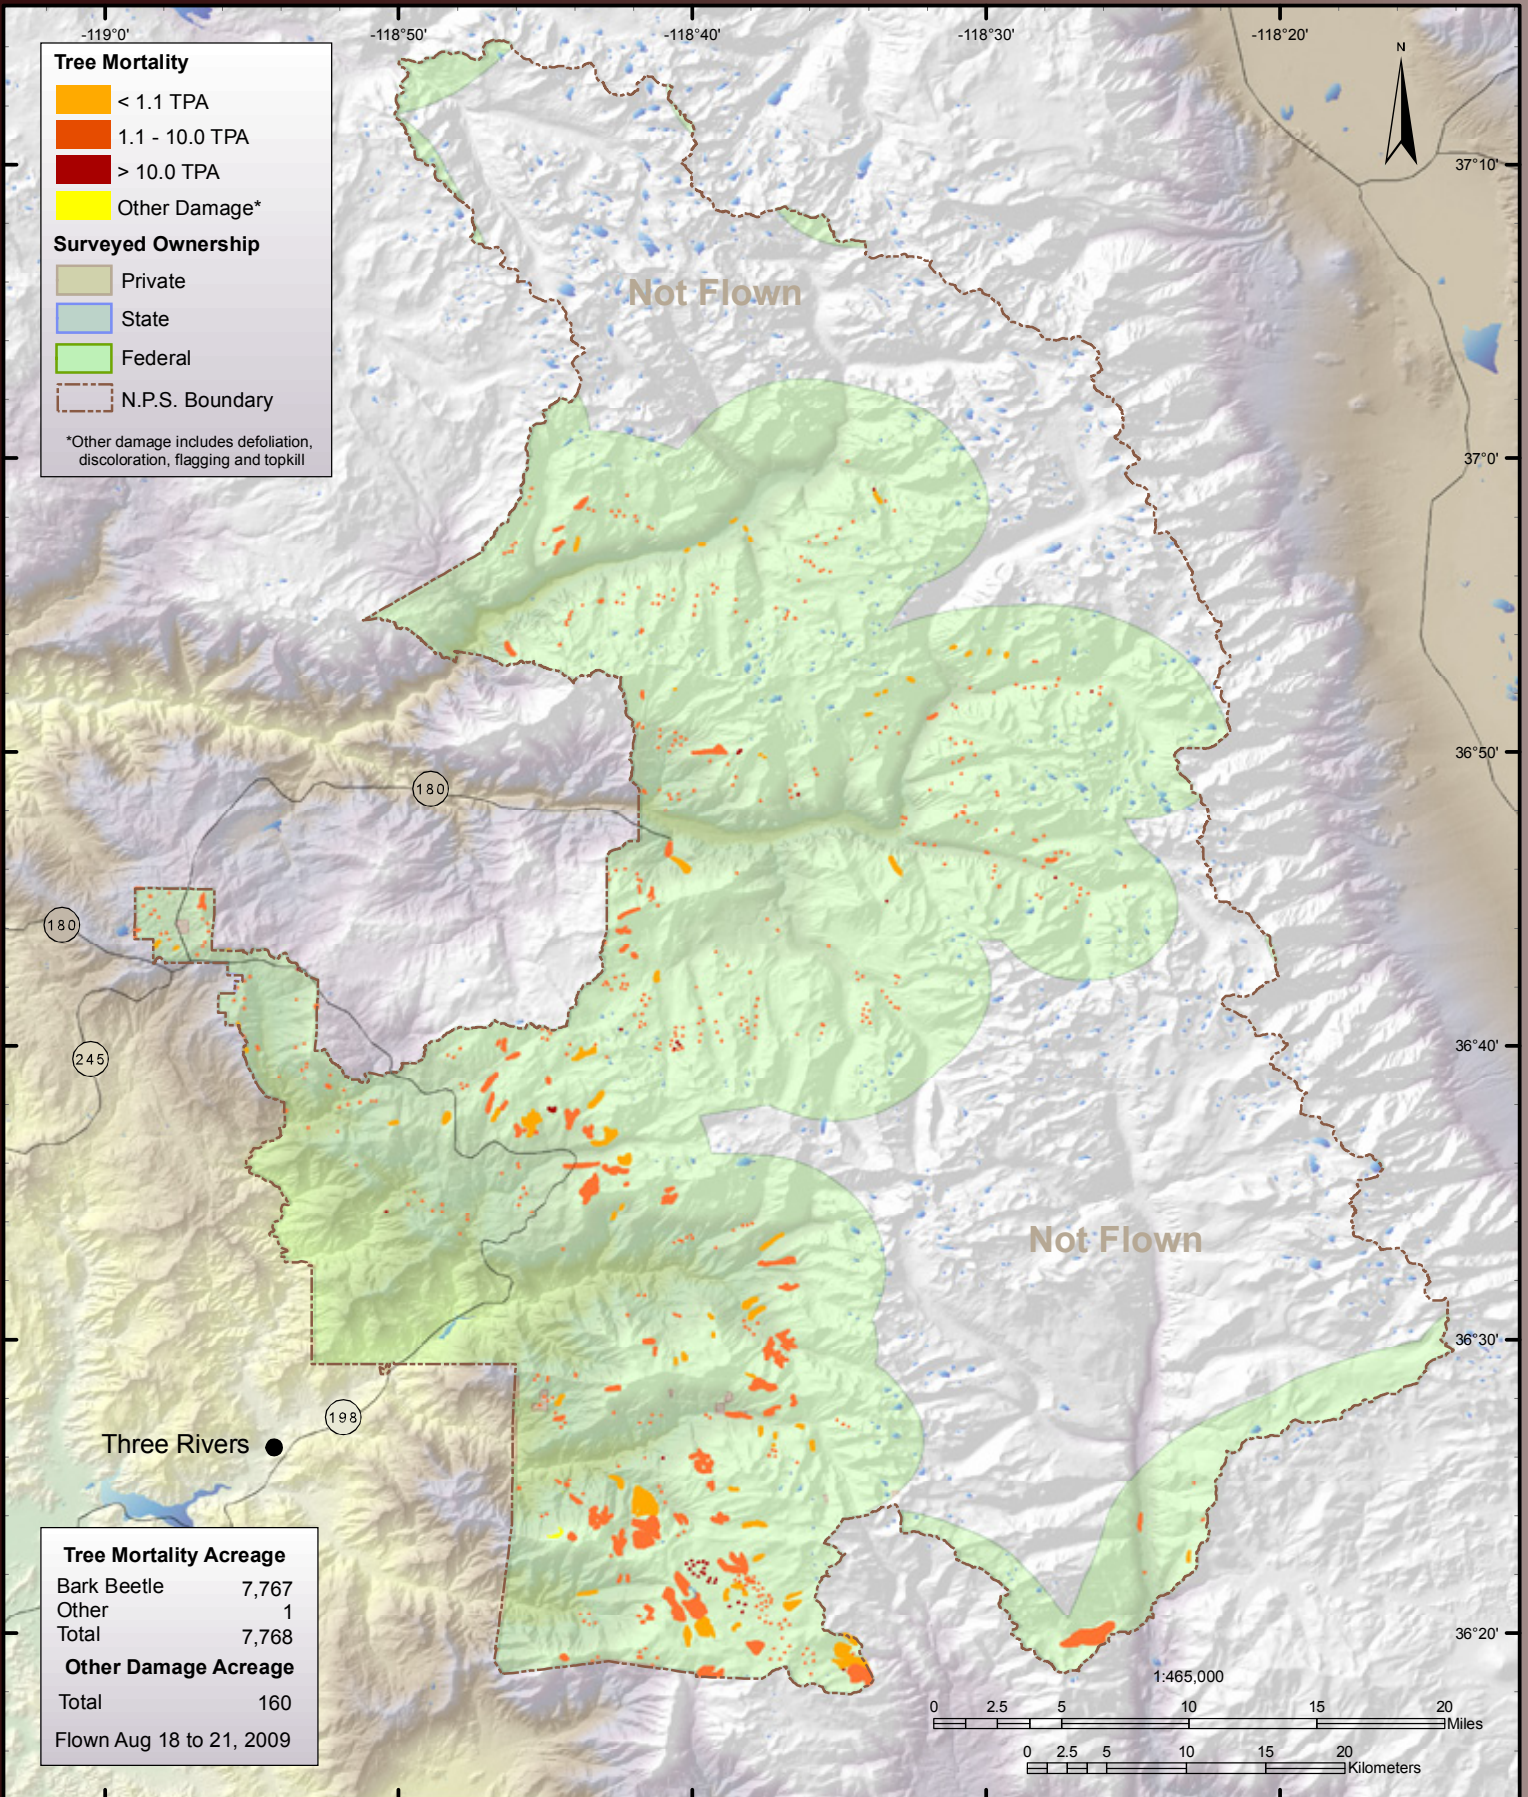

Los Padres National Forest

Mendocino National Forest

Modoc National Forest

Plumas National Forest

Point Reyes National Seashore and Golden Gate National Recreation Area

San Bernardino National Forest

Sequoia-Kings National Park

Sequoia National Forest

Shasta-Trinity National Forest & Whiskeytown National Recreation Area

USDA Forest Service
Pacific Southwest Region
Forest Health Protection

West Shasta-Trinity
[Open in GoogleEarth](#)
[Open in GoogleMaps](#)