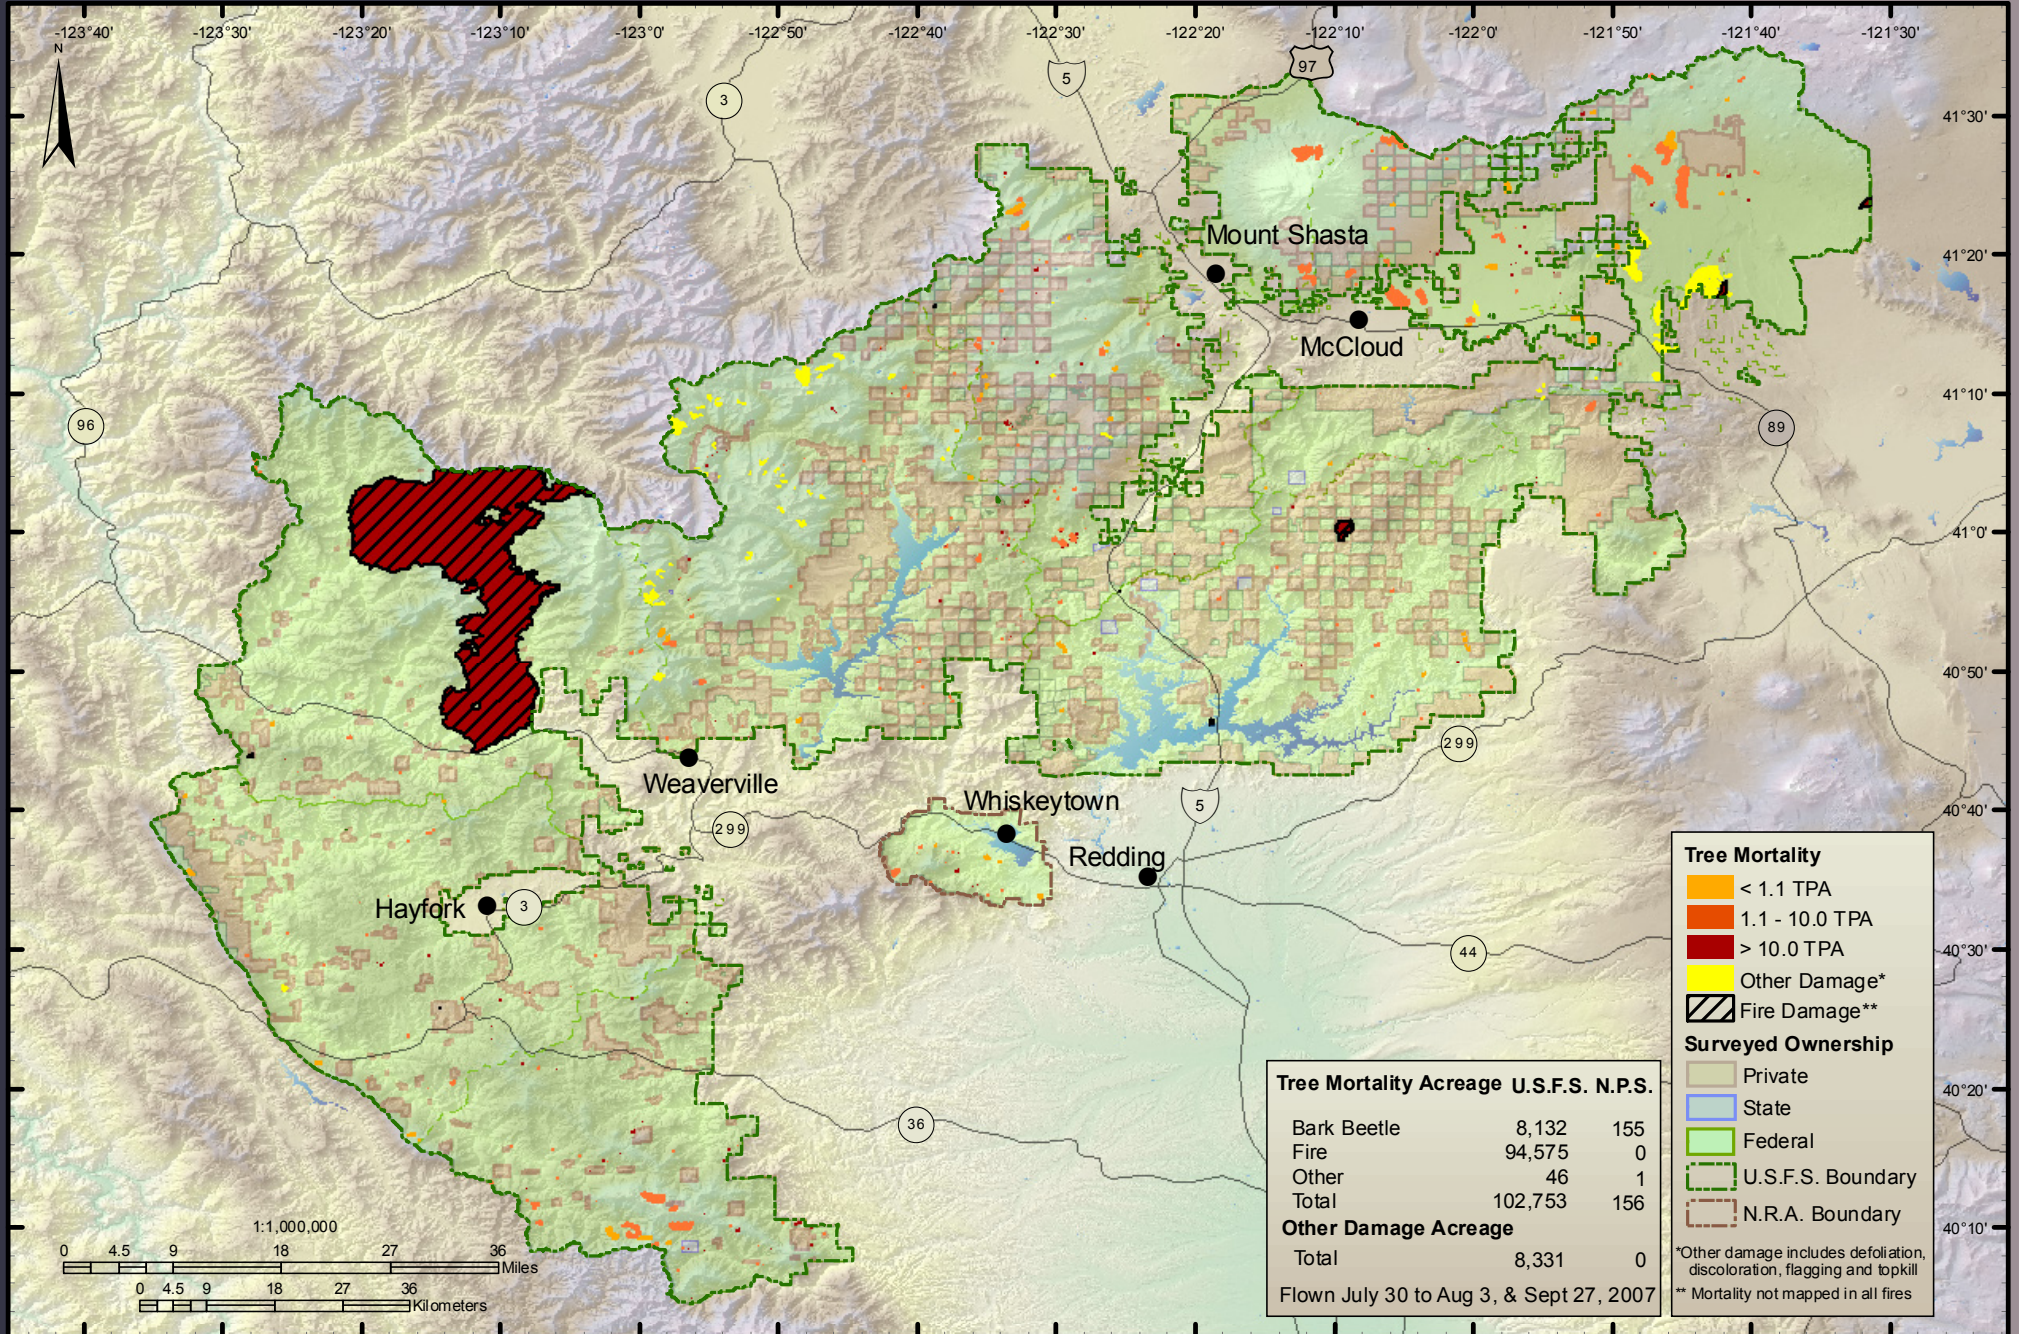

2007 Aerial Survey Results: Shasta-Trinity National Forest & Whiskeytown National Recreation Area