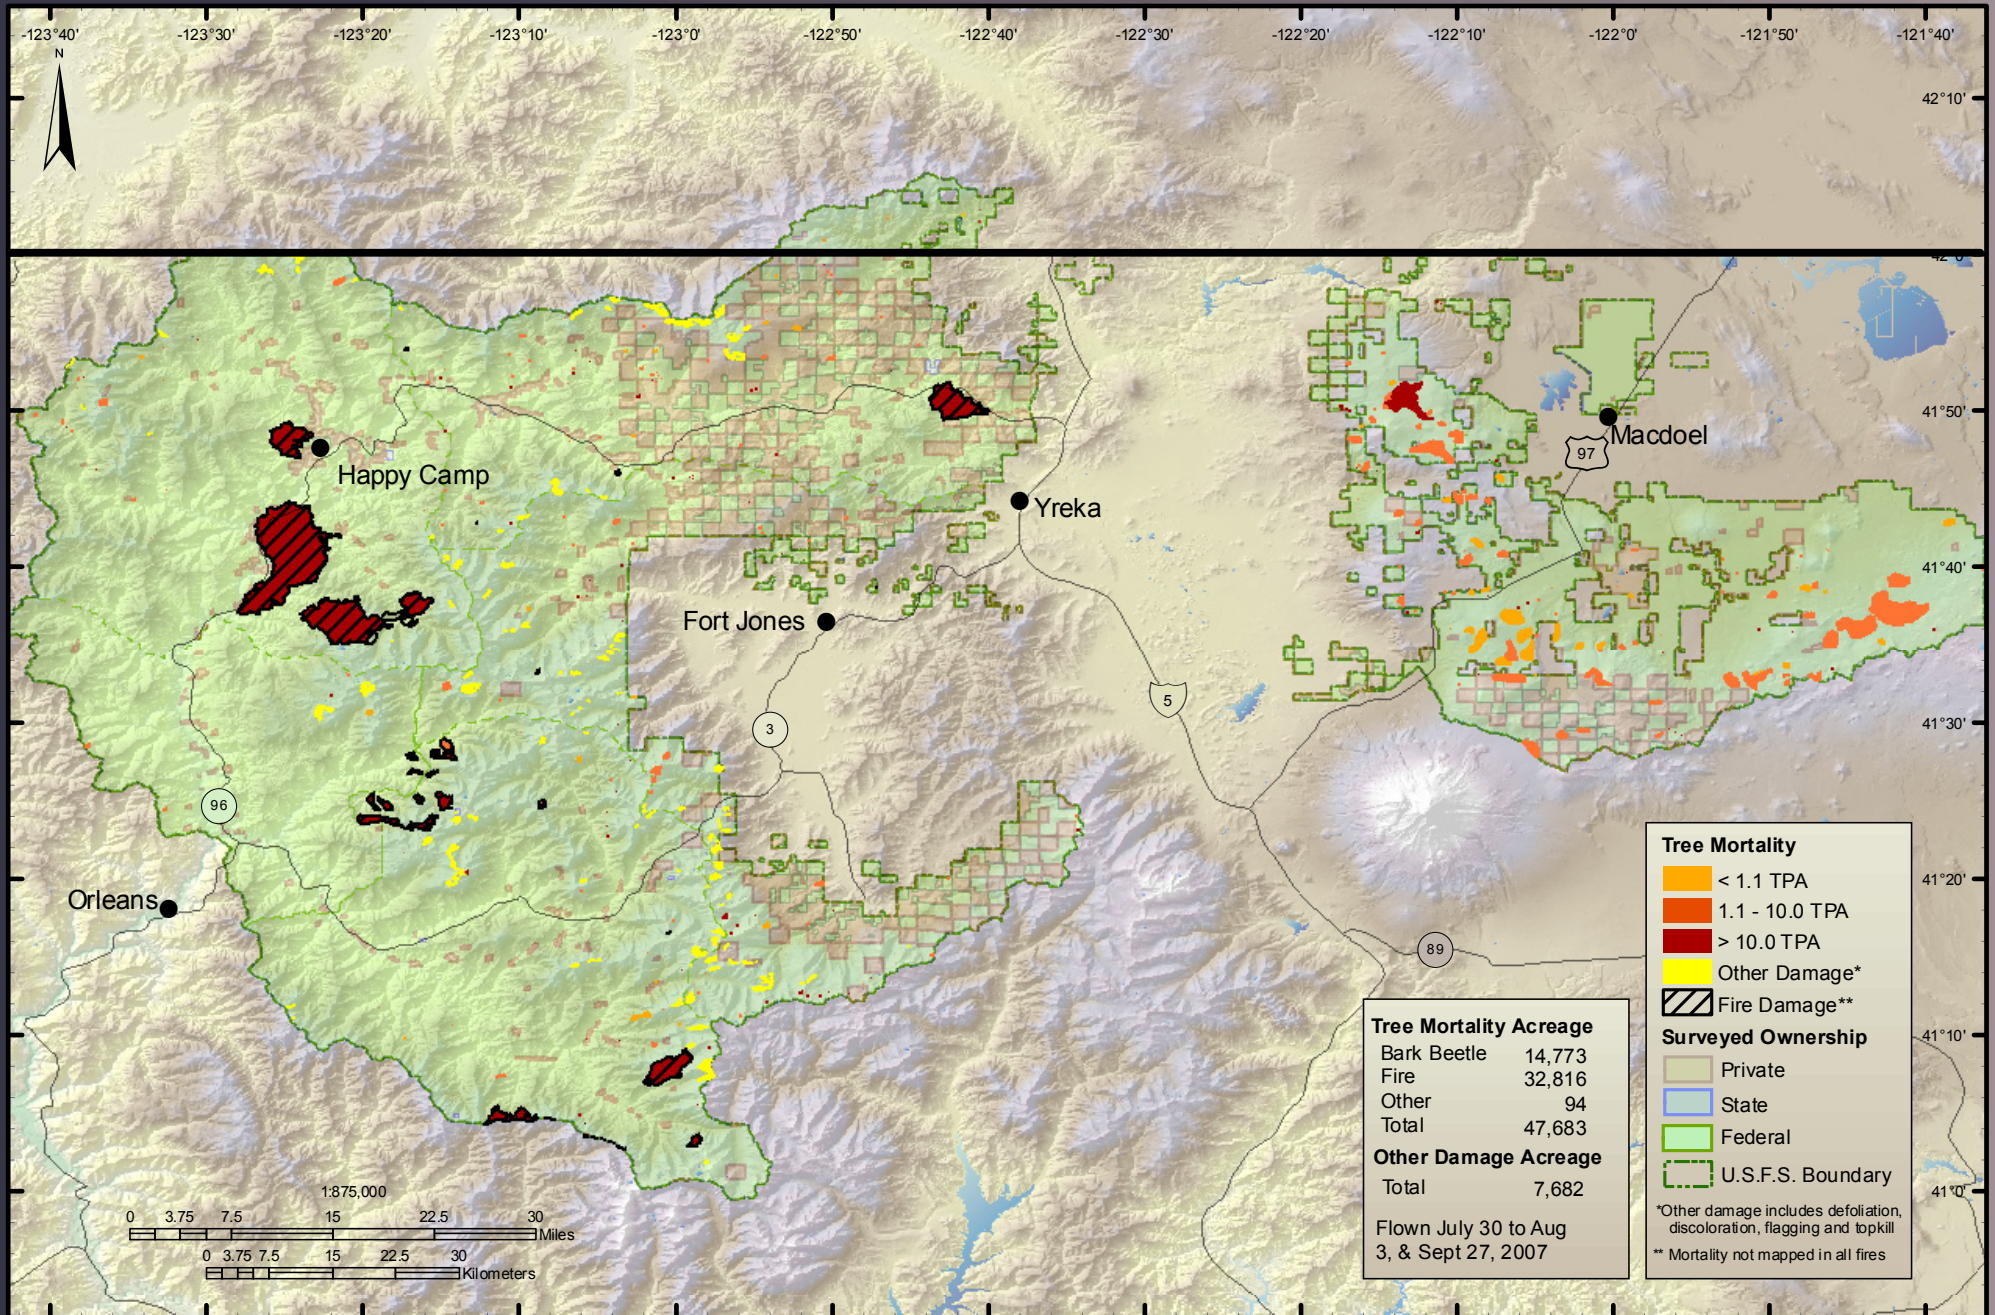

2007 Aerial Survey Results: Klamath National Forest