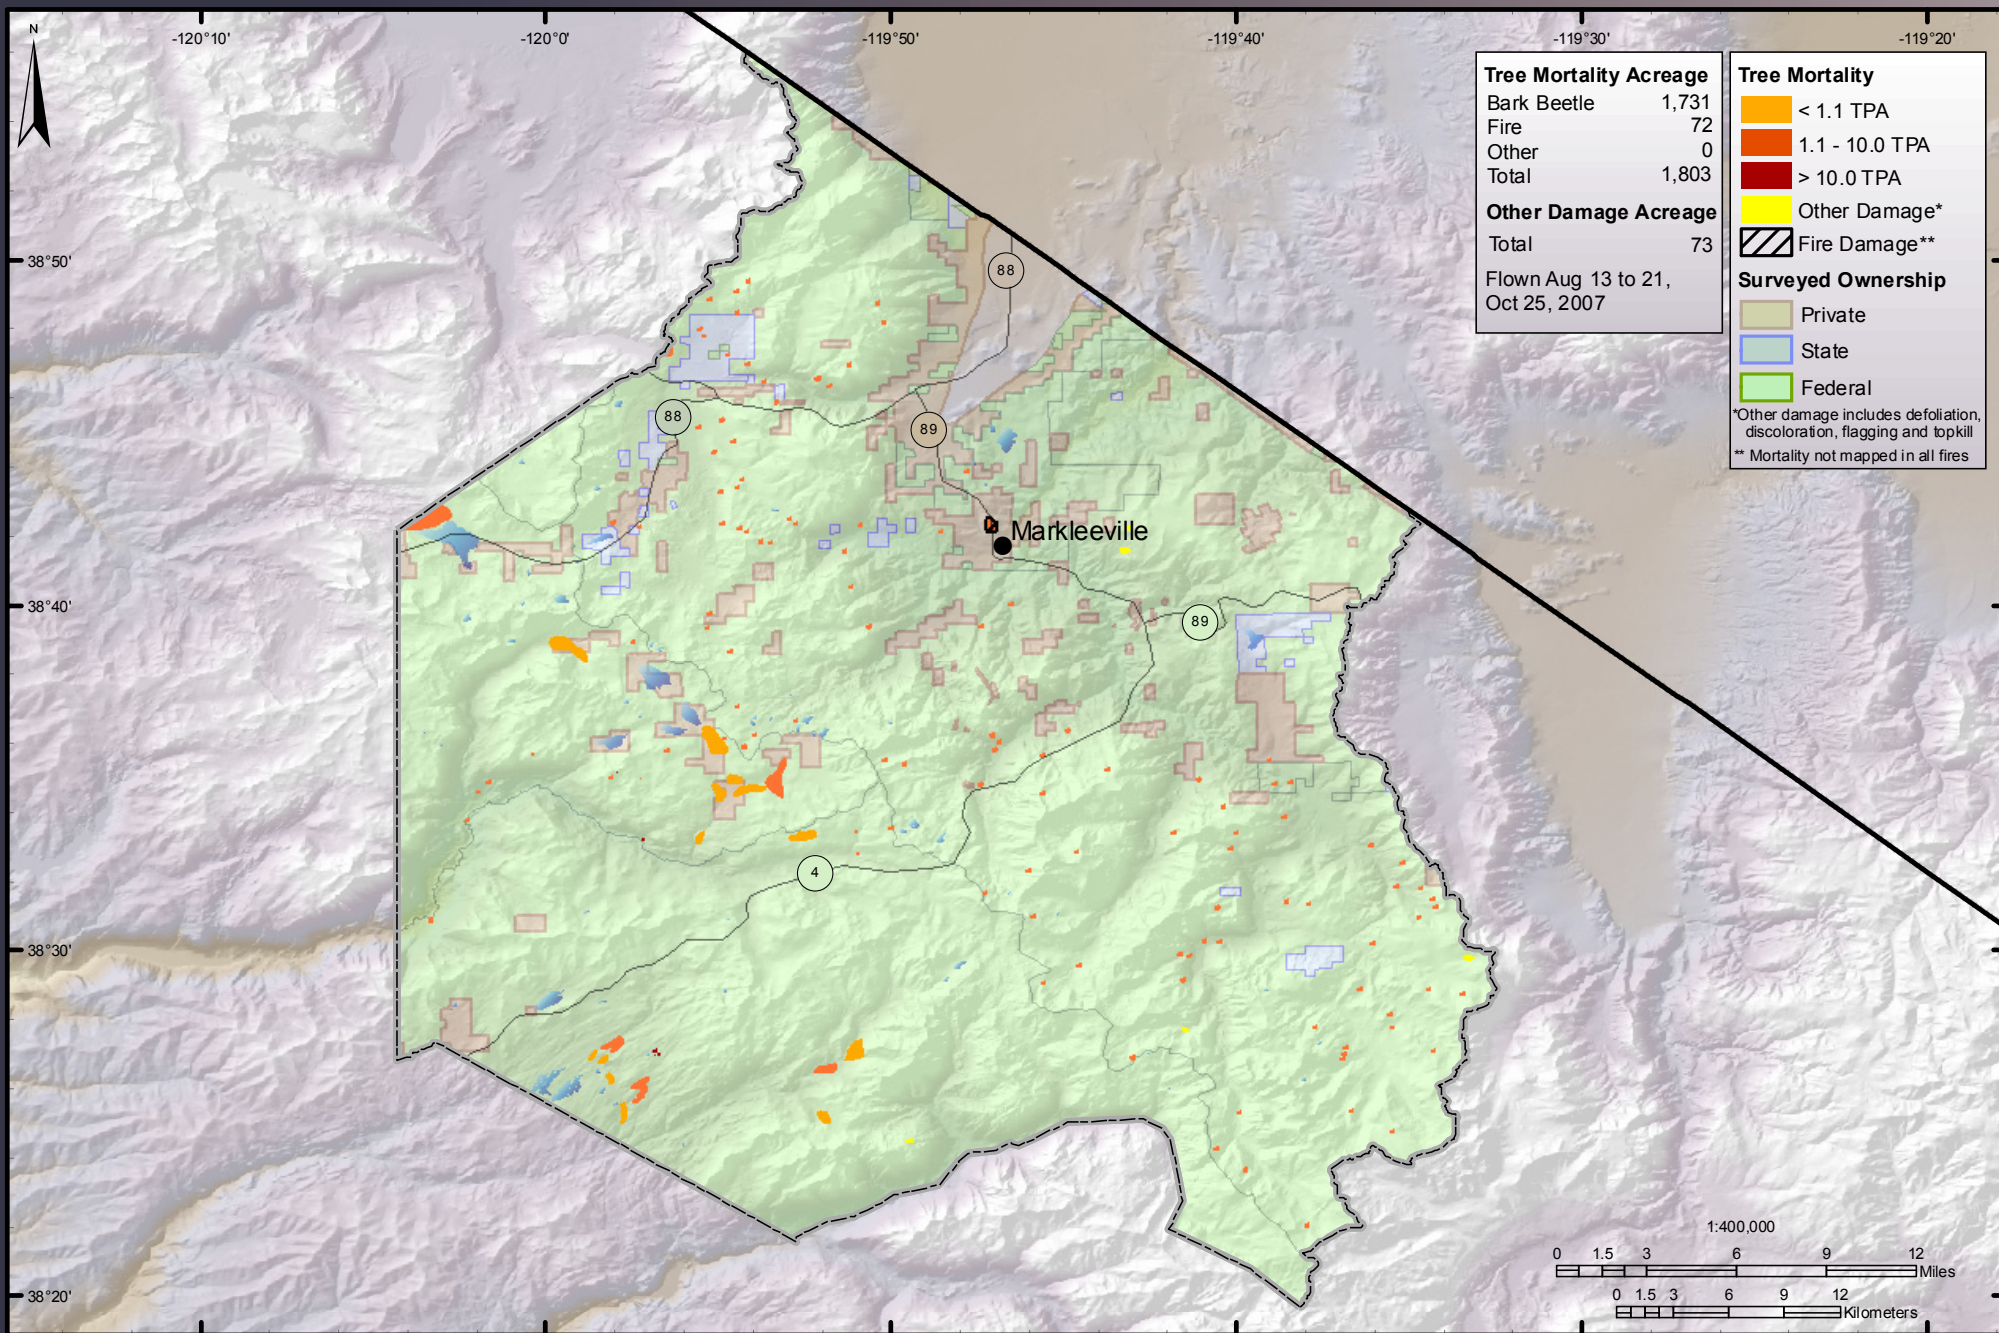

2007 Aerial Survey Results: Alpine County