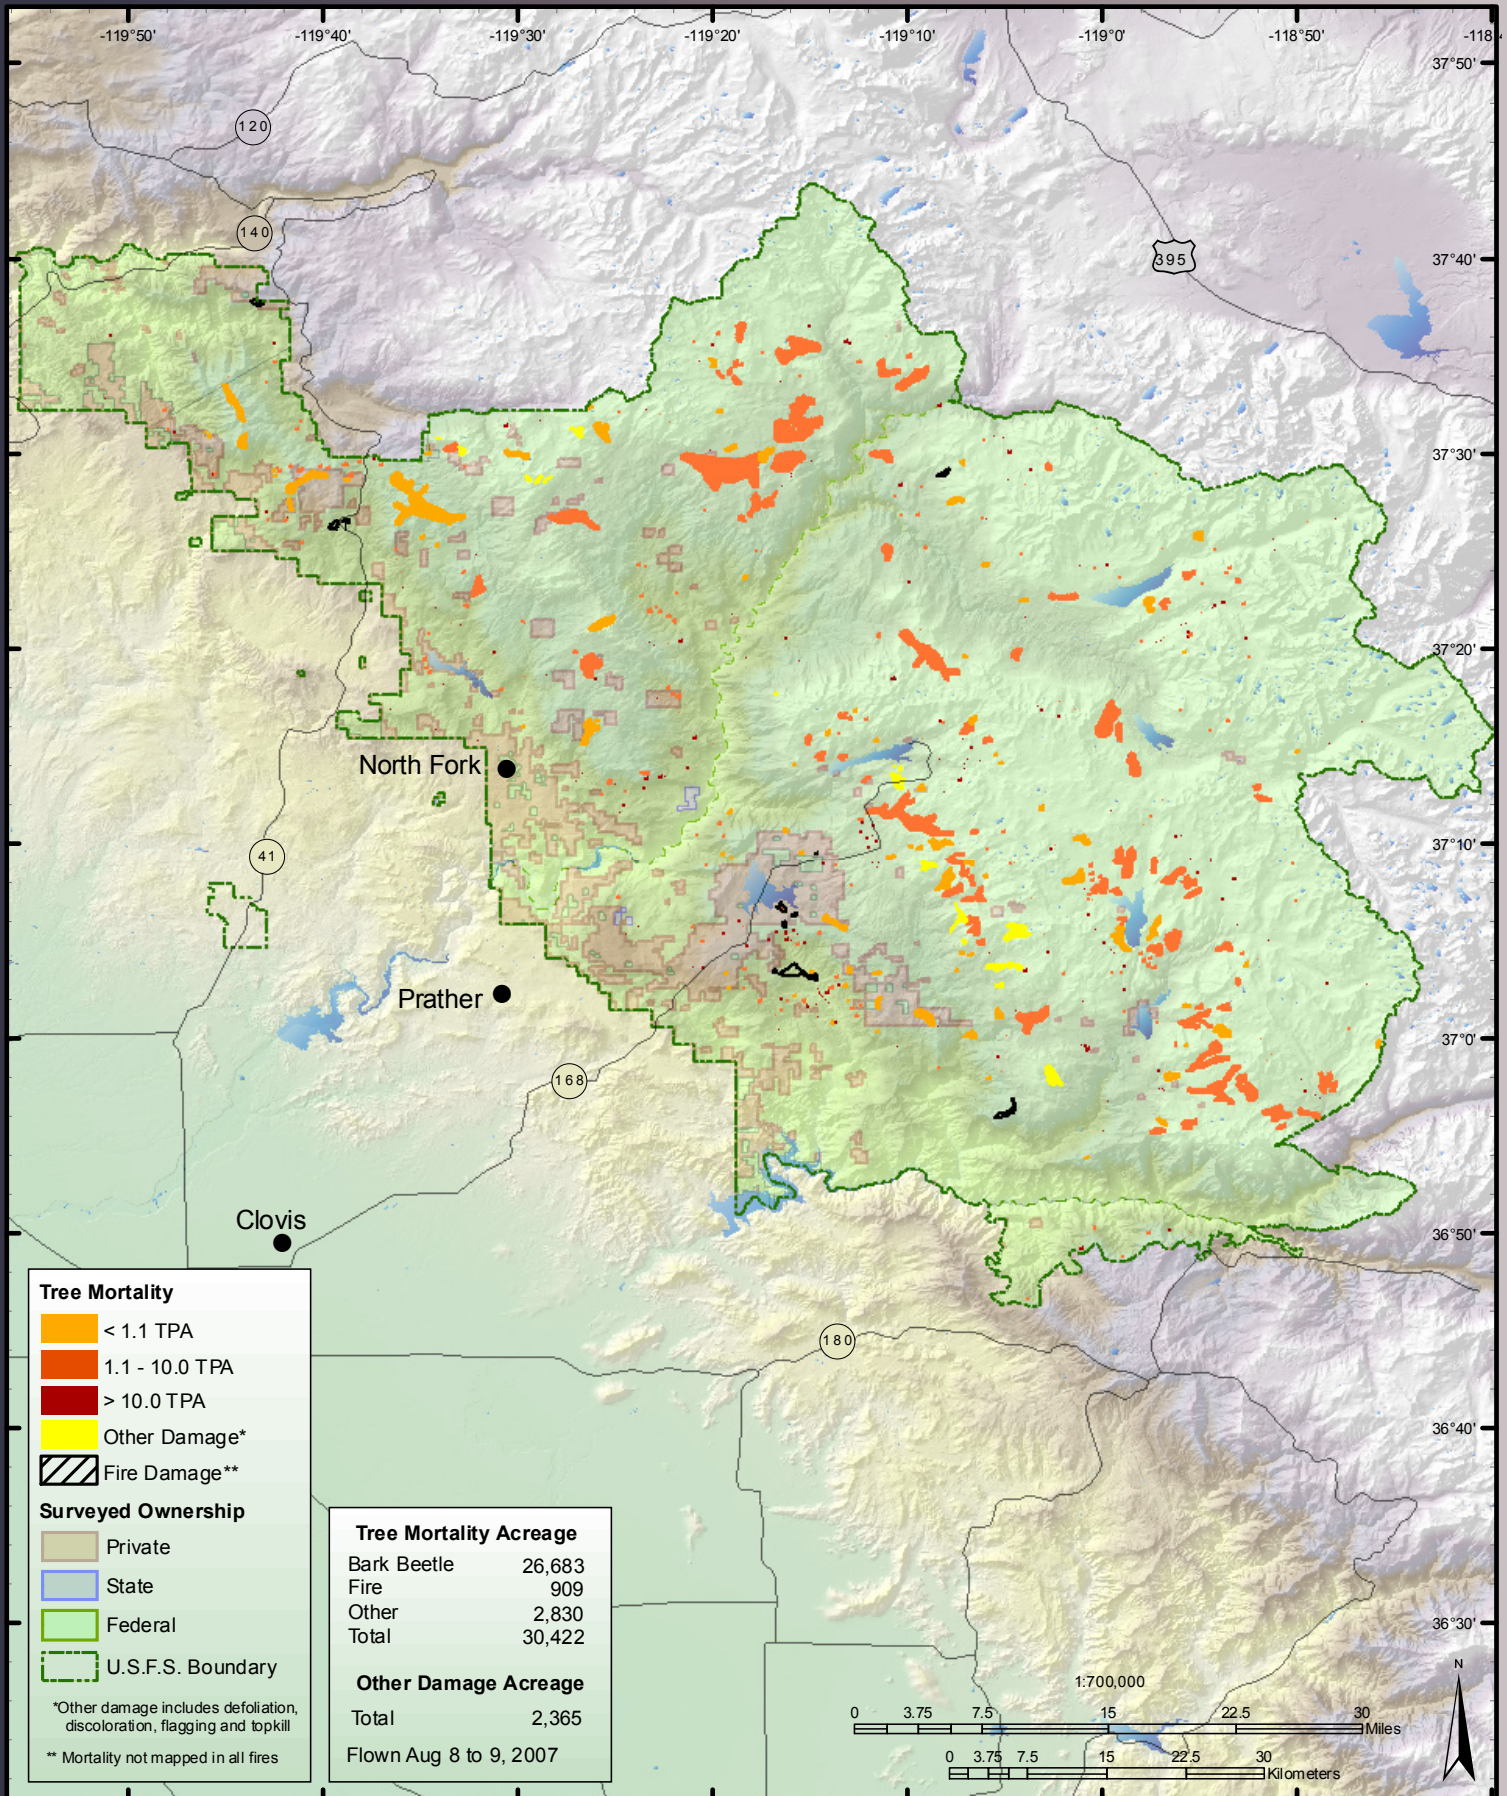

2007 Aerial Survey Results: Sierra National Forest