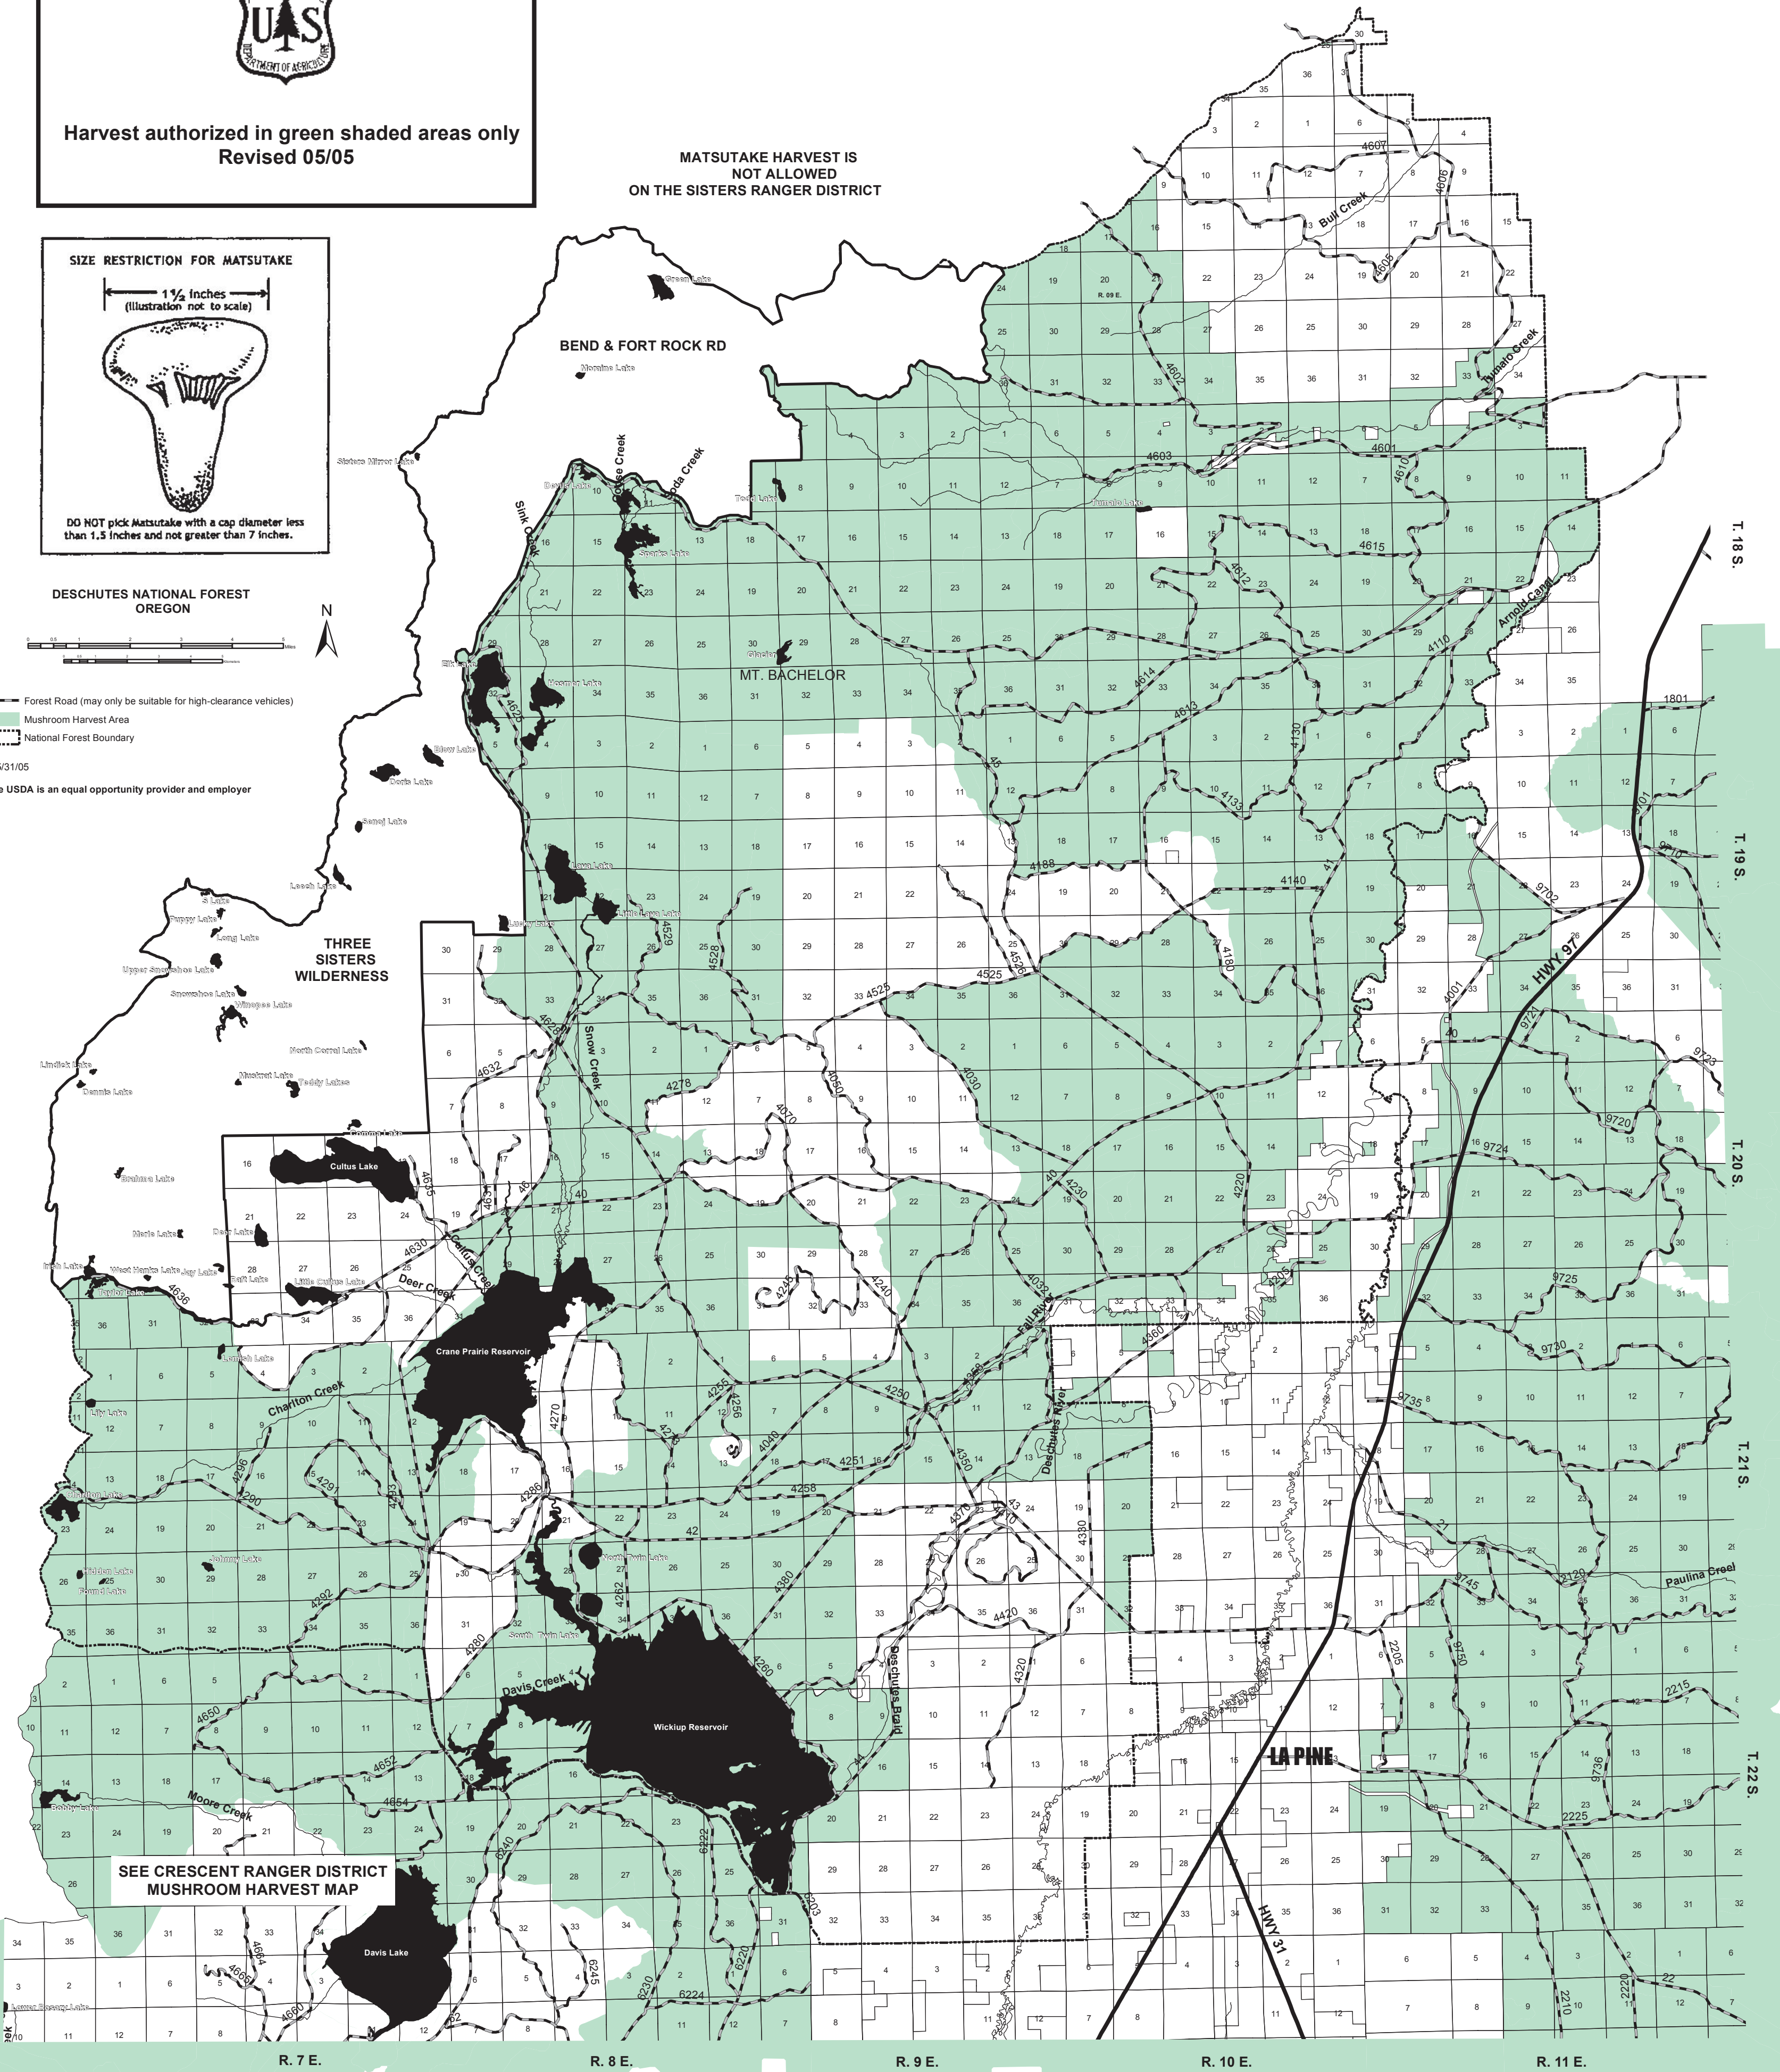

Deschutes National Forest

Mushroom Harvest Map

West Half Bend / Ft. Rock R. D.

Harvest authorized in green shaded areas only
Revised 05/05

MATSUTAKE HARVEST IS NOT ALLOWED ON THE SISTERS RANGER DISTRICT

SIZE RESTRICTION FOR MATSUTAKE

1 1/2 inches
(Illustration not to scale)

DESCHUTES NATIONAL FOREST OREGON

- Forest Road (may only be suitable for high-clearance vehicles)
- Mushroom Harvest Area
- National Forest Boundary

05/31/05

The USDA is an equal opportunity provider and employer

SEE CRESCENT RANGER DISTRICT MUSHROOM HARVEST MAP